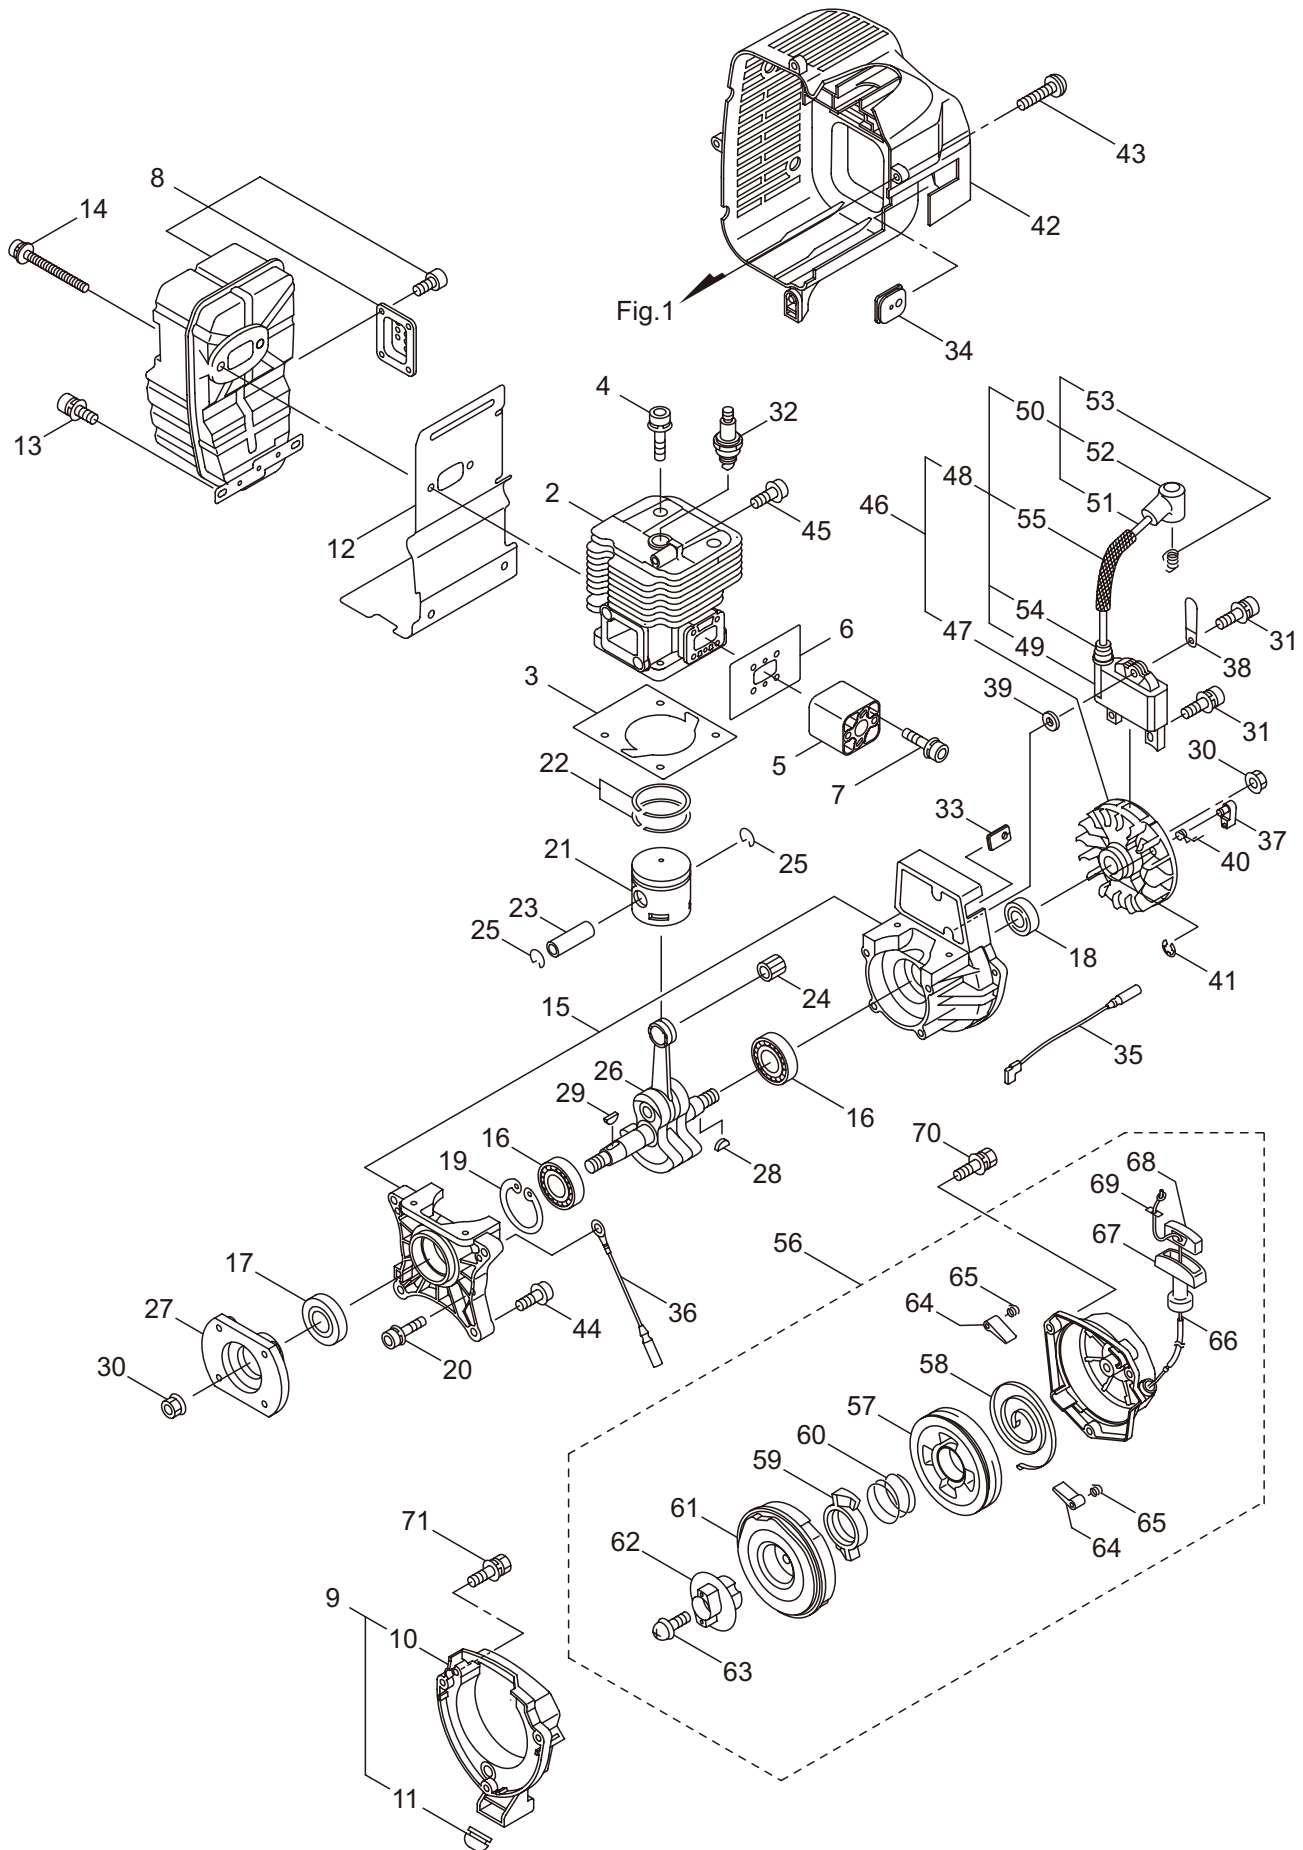

MM92-V

2. ENGINE (Cylinder, Crankcase)

Ref. No.	Part No.	Part Name	Q'ty	Remarks
2-1	247929	Engine	1	CE800D/03
2-2	275765	Cylinder Comp	1	
2-3	275760	Gasket	1	
2-4	261246	Cap Screw	4	M5x25
2-5	276109	Insulator	1	
2-6	276110	Gasket	1	
2-7	277832	Cap Screw	4	M5x30
2-8	247967	Muffler Ass'y	1	
2-9	279413	Adapter Ass'y	1	Incl.10,11
2-10	279026	Adapter	1	
2-11	288192	Grommet	1	
2-12	276111	Gasket	1	
2-13	261607	Cap Screw	2	M5x16
2-14	276154	Cap Screw	2	M6x70
2-15	276112	Crankcase	1	
2-16	276117	Bearing	2	
2-17	276118	Oil Seal	1	
2-18	262565	Oil Seal	1	ISCD15257
2-19	276119	Snap Ring	1	
2-20	234636	Cap Screw	4	M5x35
2-21	277475	Piston	1	
2-22	275757	Piston Ring	2	
2-23	278019	Piston Pin	1	
2-24	278471	Bearing, Needle	1	KBK12x15x14.3x5
2-25	276122	Cir Crip	2	
2-26	276123	Shaft Comp	1	
2-27	663401	Adapter	1	
2-28	261076	Woodruff Key	1	3x10
2-29	261076	Woodruff Key	1	3x10
2-30	276302	Nut	2	
2-31	281211	Cap Screw	2	M4x20
2-32	285982	Spark Plug	1	NGK BPM8Y
2-33	279721	Grommet	1	
2-34	285807	Grommet	1	
2-35	279575	Lead	1	
2-36	279576	Lead	1	
2-37	279069	Ratchet	2	
2-38	279636	Clamp	1	
2-39	289481	Spacer	2	
2-40	262637	Return Spring	2	
2-41	262638	E-Ring	2	
2-42	661406	Top Cover	1	
2-43	131523	Tapping Screw	4	M5x20
2-44	275877	Cap Screw	4	M6X25
2-45	264223	Cap Screw	1	M5x40