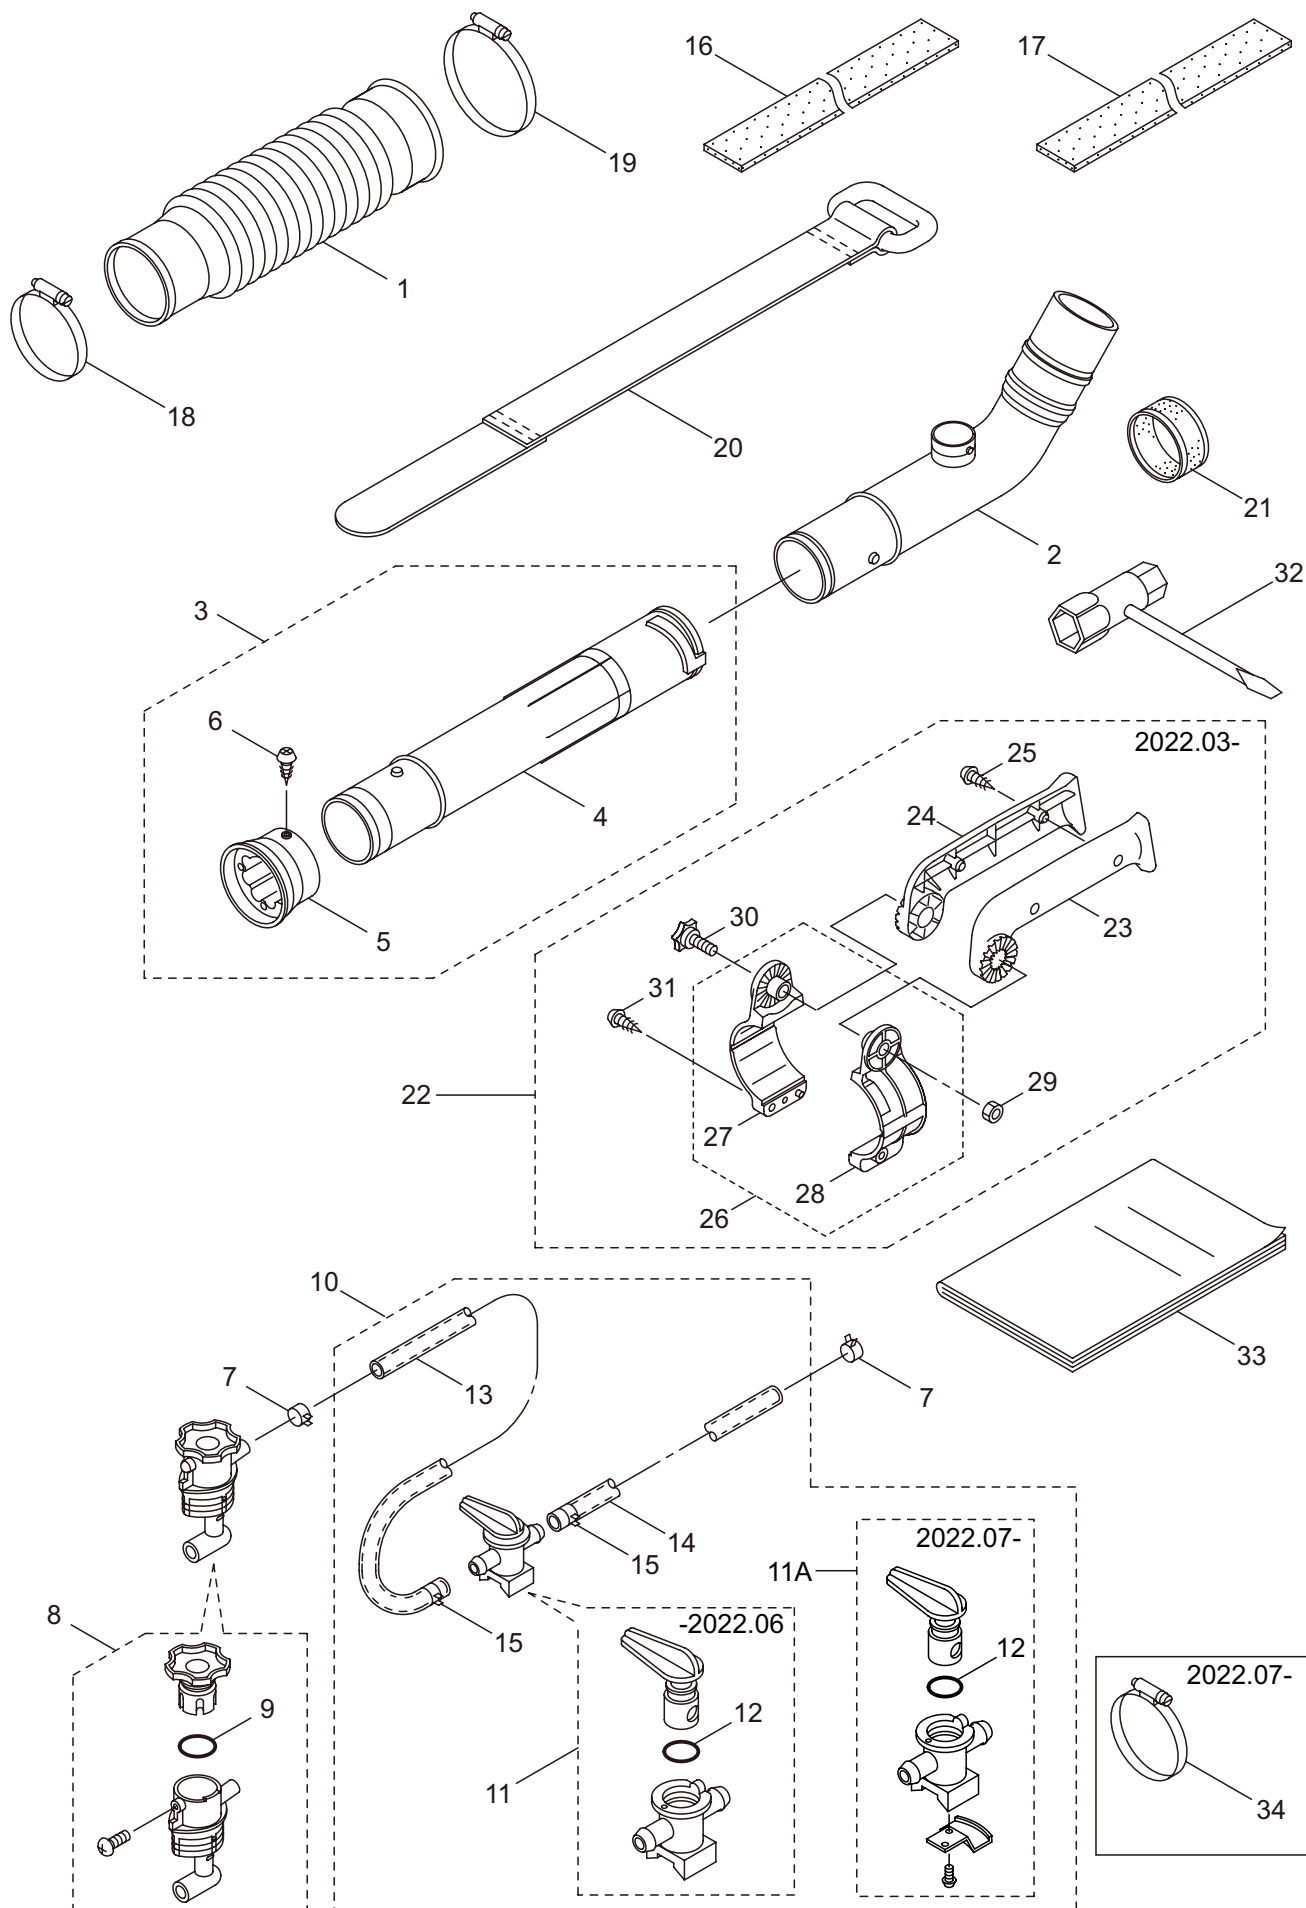

MM92-V
4. ACCESSORIES

Ref. No.	Part No.	Part Name	Q'ty	Remarks
4-1	107521	Flexible Pipe	1	353L
4-2	663126	Flexible Bent Pipe	1	
4-3	663813	Straight Pipe Ass'y	1	Incl.4-6
4-4	122400	Straight Blow Pipe	1	510L
4-5	663363	Mist Nozzle, Ass'y	1	
4-6	089833	Tapping Screw	2	M5X16
4-7	043972	Hose Band	2	125-06-00
4-8	663130	Nozzle Ass'y	1	Incl.9
4-9	011691	O-Ring	1	
4-10	663864	Mist Hose, Ass'y	1	Incl.11-15
4-11	663865	Mist Cock, Ass'y	1	Incl.12 -2022.06
4-11A	101872	Mist Cock, Ass'y	1	Incl.12 2022.07-
4-12	019285	O-Ring	1	P11
4-13	663866	Vinyl Hose	1	9X12X80
4-14	663867	Vinyl Hose	1	9X12X600
4-15	043972	Hose Band	2	125-06-00
4-16	664032	Gasket	1	t3
4-17	664034	Gasket	1	t2
4-18	662580	Hose Band	1	
4-19	128148	Hose Band	1	
4-20	127720	Knapsack Band	1	
4-21	103211	Rubber Joint	1	
4-22	663113	Grip Ass'y	1	Incl.23-31 2022.03-
4-23	275974	Grip (A)	1	
4-24	275976	Grip (B)	1	
4-25	235679	Screw	2	
4-26	662407	Band Ass'y	1	Incl.27,28
4-27	662408	Band (A)	1	
4-28	662410	Band (B)	1	
4-29	127298	Nut	1	M6
4-30	276459	Knob Bolt	1	M6x40
4-31	130420	Tapping Screw	1	M5x25
4-32	662598	Box Spanner	1	
4-33	662547	Instruction Manual	1	MM92
4-34	244123	Hose Band	1	2022.07-