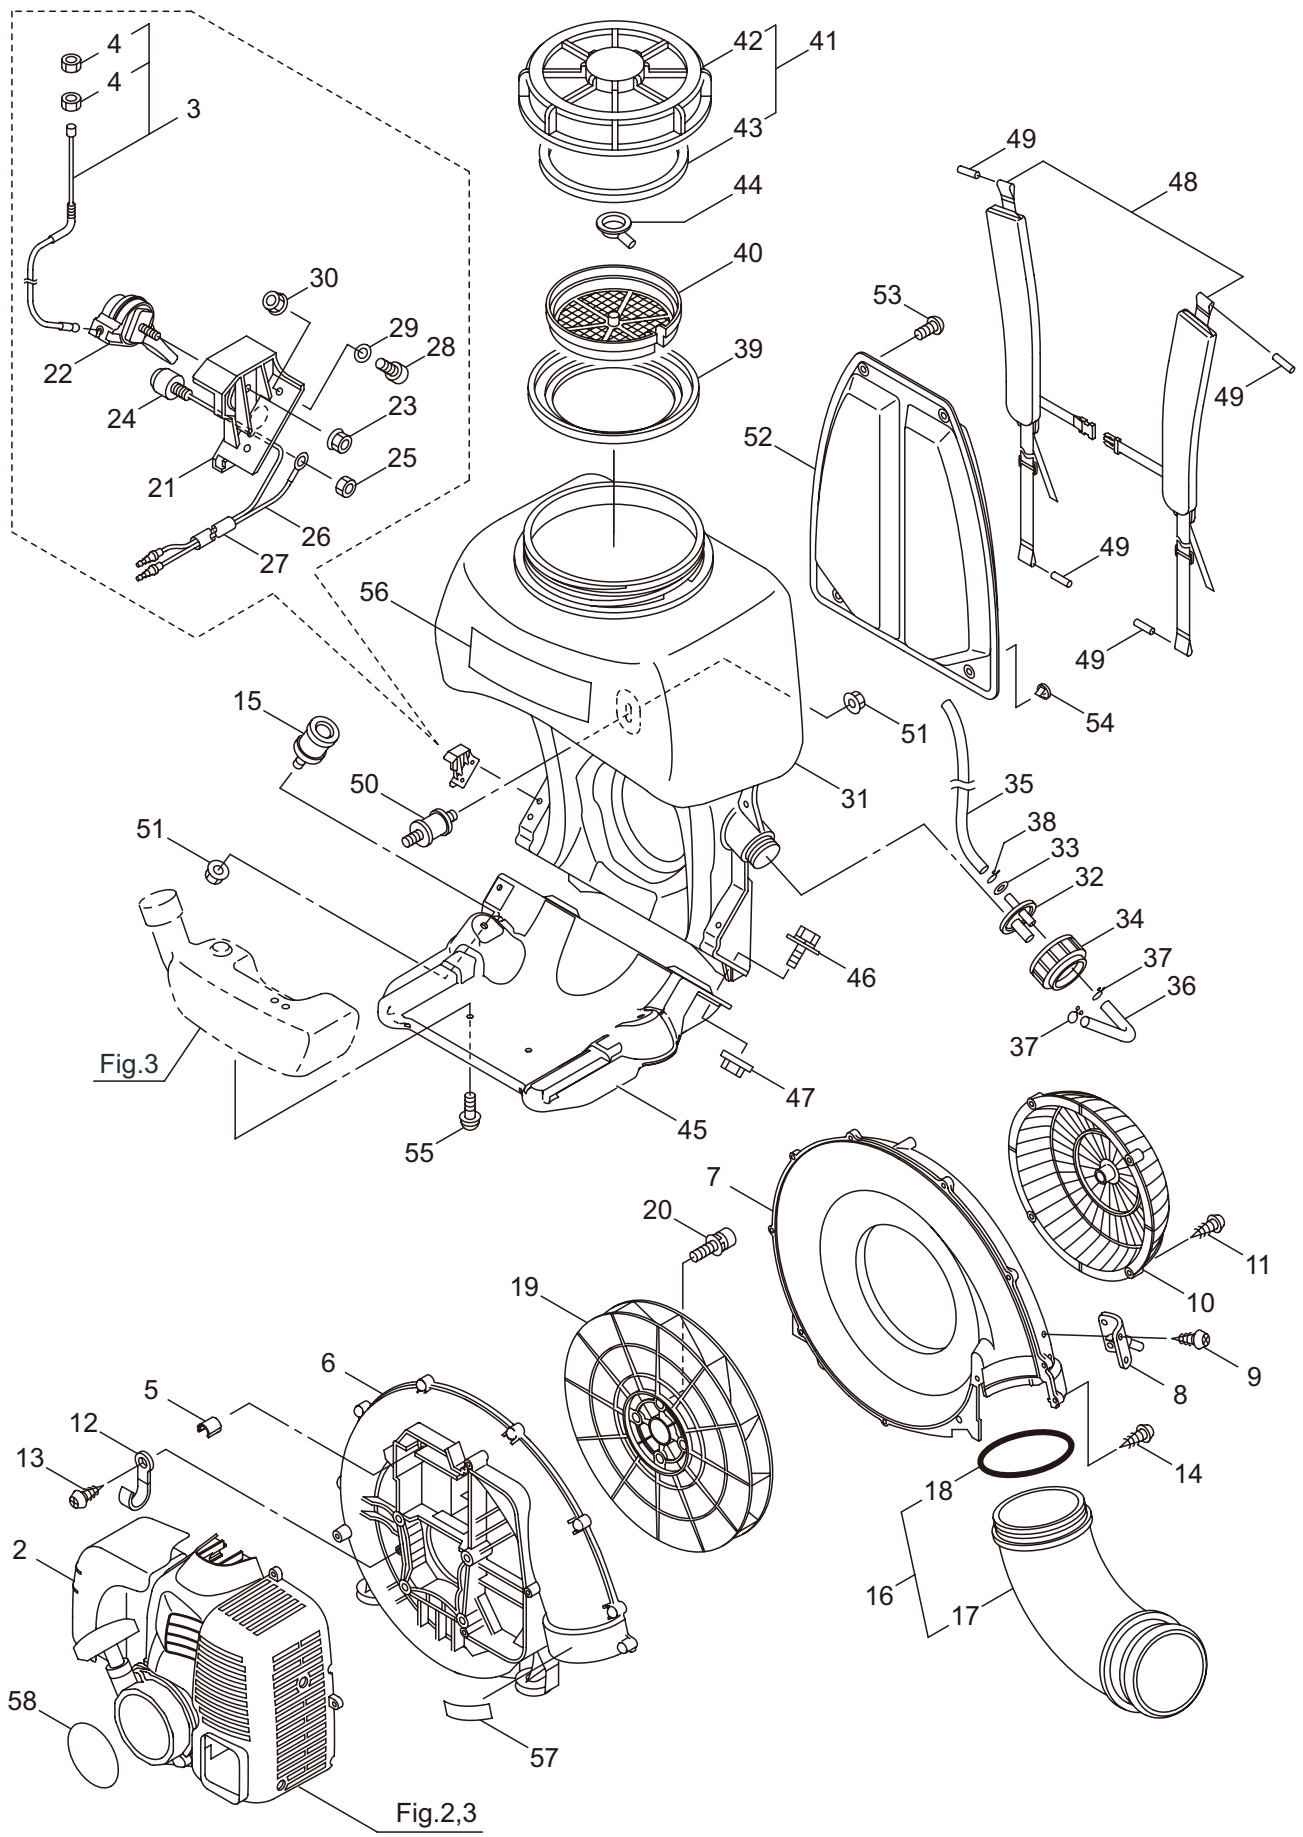

PARTS LIST

MM92-V

CONTENTS

1. FRAME & BLOWER	1
2. ENGINE (Cylinder, Crankcase)	5
3. ENGINE (Carburetor, Fuel Tank)	9
4. ACCESSORIES	11

2023. 07.

P/N 525185-2

MM92-V

1. FRAME & BLOWER

Ref. No.	Part No.	Part Name	Q'ty	Remarks
1-1	352863	MM92-V	1	
1-2	247929	Engine	1	CE800D/03
1-3	663598	Throttle Wire	1	Incl.4
1-4	261878	Nut	2	M6
1-5	276361	Collar	1	
1-6	662402	Fan Case (E)	1	
1-7	662405	Fan Case (S)	1	
1-8	127797	Air Pass Plate	1	
1-9	126753	Screw	4	M4x14
1-10	125413	Cover	1	
1-11	127296	Screw	4	M5x10
1-12	109051	Clamp	1	
1-13	089806	Screw	1	M5x10
1-14	130420	Tapping Screw	11	M5x25
1-15	120615	Buffer	2	
1-16	661894	Elbow Pipe Ass'y	1	Incl.17,18
1-17	661895	Elbow Pipe	1	
1-18	275873	O-Ring	1	V95
1-19	275874	Fan	1	
1-20	275877	Cap Screw	4	M6X25
1-21	662575	Stay	1	
1-22	115148	Throttle Lever	1	
1-23	127226	Nut	1	M5
1-24	275414	Stop Switch Ass'y	1	
1-25	084003	Nut	1	M8x1
1-26	114896	Ground Wire	1	
1-27	114901	Vinyl Hose	1	8x9x220L
1-28	183421	Cap Screw	2	M5x16
1-29	127210	Washer	2	5.3x16xt1.6
1-30	107746	Nylon Nut	2	M5
1-31	663357	Chemical Tank	1	20L
1-32	127729	Joint	1	
1-33	108629	Packing	1	
1-34	127810	Cap	1	
1-35	128281	Hose	1	6x9x700L
1-36	127798	Hose	1	6x9x150L
1-37	112530	Hose Band	2	
1-38	125370	Hose Clamp	1	
1-39	101834	Cover	1	
1-40	131152	Strainer	1	
1-41	662542	Chemical Tank Cap	1	Incl.42,43
1-42	102545	Cap	1	
1-43	662545	Packing	1	
1-44	101915	Inner Cap	1	
1-45	125429	Backpack Frame B	1	

MM92-V

1. FRAME & BLOWER

Ref. No.	Part No.	Part Name	Q'ty	Remarks
1-46	092582	Bolt	4	M6x20
1-47	127228	Nut	4	M6
1-48	663159	Knapsack Band Ass'y	1	
1-49	660404	Rod	4	
1-50	114917	Buffer	1	
1-51	127228	Nut	3	M6
1-52	278020	Cushion Pad	1	
1-53	126758	Screw	2	M6x8
1-54	100749	Fastener	2	#7
1-55	125561	Screw	2	M5x14
1-56	663385	Label	1	MM92
1-57	266959	Label	1	Caution
1-58	663115	Label	1	CER800