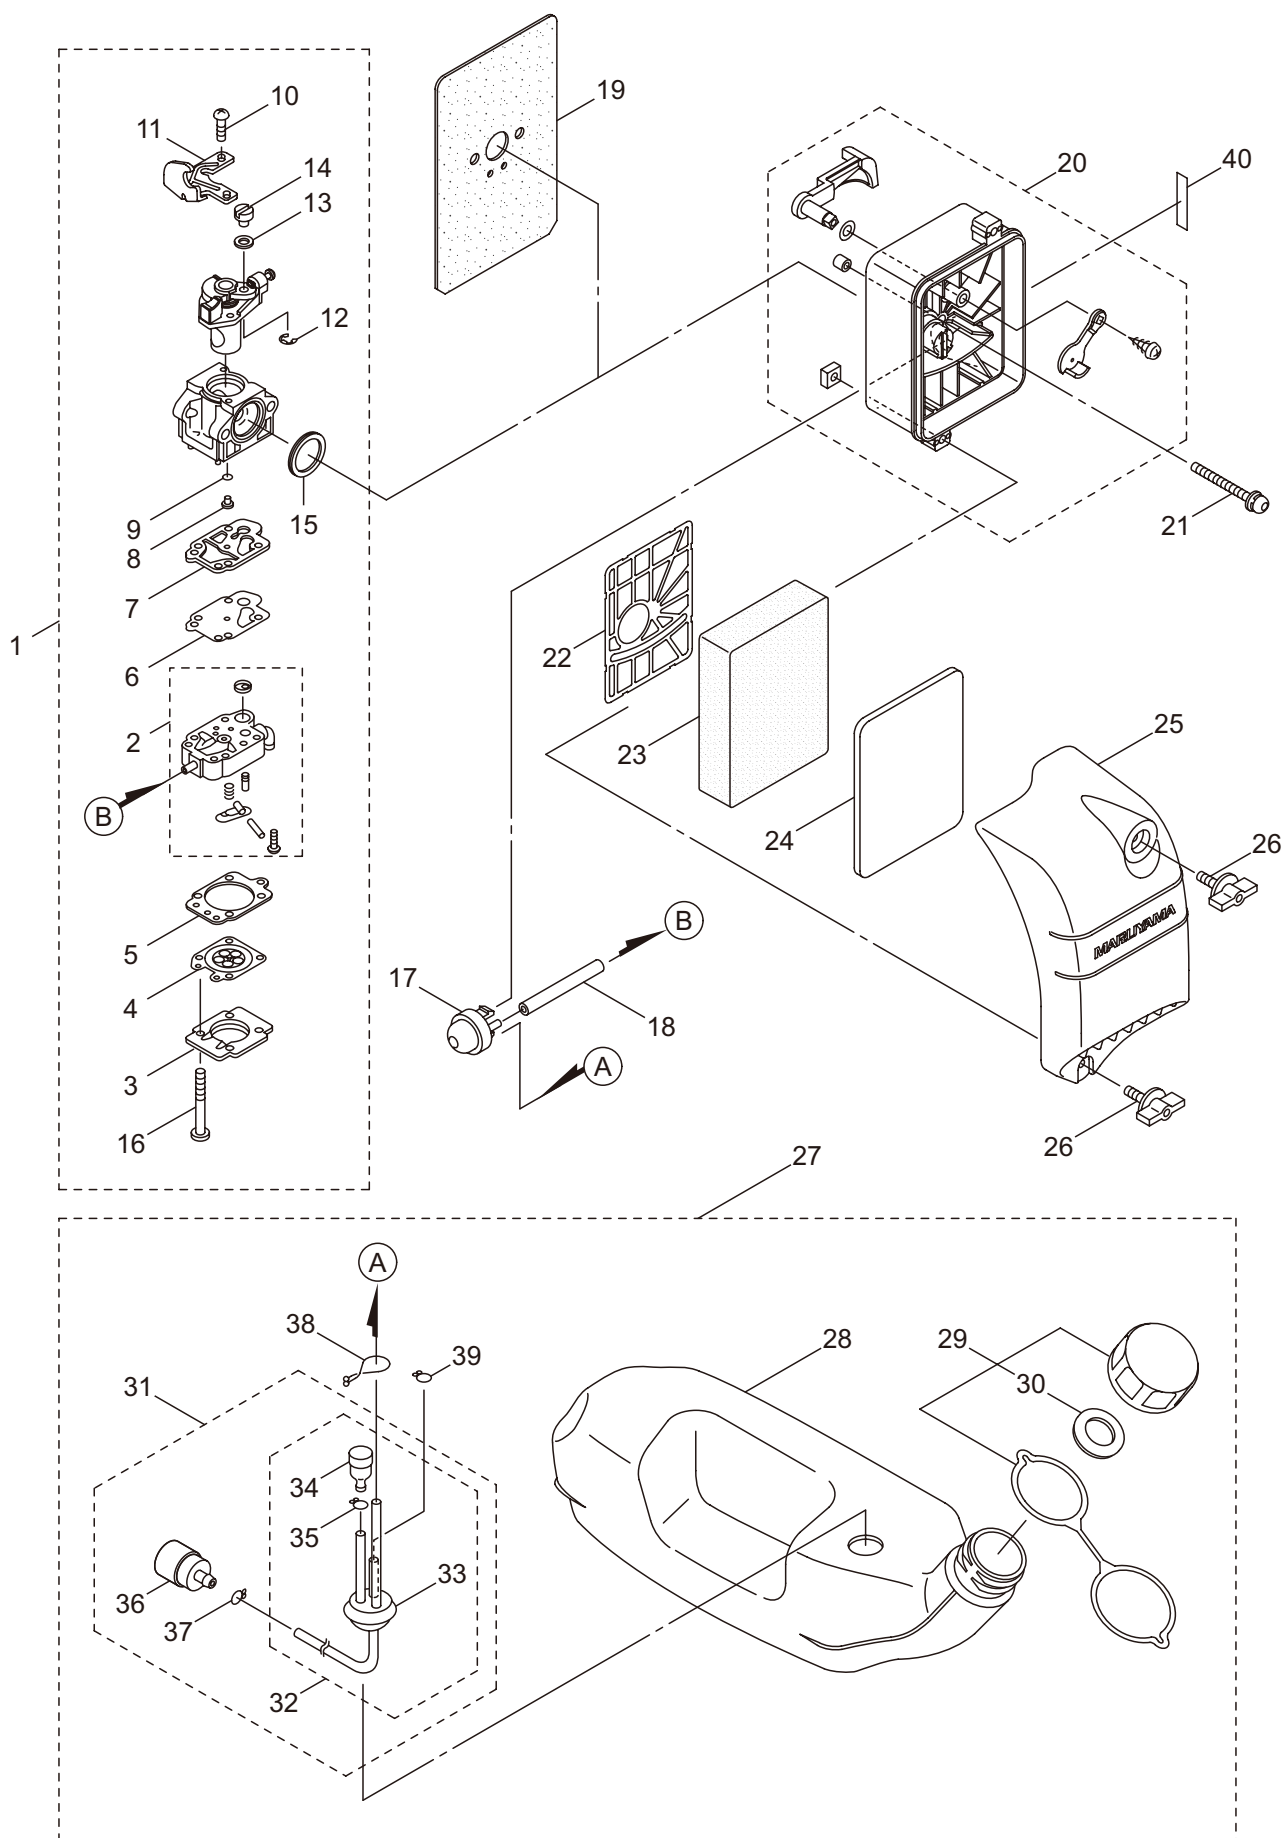

MM92-V

2. ENGINE (Cylinder, Crankcase)

Ref. No.	Part No.	Part Name	Q'ty	Remarks
2-46	246208	Magneto Ass'y	1	Incl.47-55
2-47	246209	Rotor/Fan	1	
2-48	279505	Ignition Coil Ass'y	1	Incl.49-55
2-49	246060	Coil	1	
2-50	246051	Spark Plug Wire Ass'y	1	Incl.51-53
2-51	246052	Spark Plug Wire	1	
2-52	283178	Plug Boot	1	
2-53	272805	Connector	1	
2-54	283271	Cap	1	
2-55	246053	Tube	1	
2-56	279023	Recoil Starter Ass'y	1	Incl.57-69
2-57	280994	Pulley	1	
2-58	280995	Spiral Spring	1	
2-59	280996	Pawl	1	
2-60	280997	Return Spring	1	
2-61	279366	Spring Comp	1	
2-62	280999	Plate	1	
2-63	281000	Set Screw	1	
2-64	281001	Pawl	2	
2-65	281002	Return Spring	2	
2-66	279862	Starter Rope	1	
2-67	262633	Starter Grip	1	
2-68	262981	Cap	1	
2-69	281005	Rope Stopper	1	
2-70	284985	Screw	3	M5x25
2-71	248474	Screw	3	M5x18

MM92-V

3. ENGINE (Carburetor, Fuel Tank)

Ref. No.	Part No.	Part Name	Q'ty	Remarks
3-1	247975	Carburetor Ass'y	1	Incl.2-16
3-2	283124	Pump Body	1	
3-3	263726	Cover Plate	1	
3-4	283905	Diaphragm, Meterring	1	
3-5	263727	Gasket	1	
3-6	262994	Diaphragm,Fuel Pump	1	
3-7	282576	Gasket	1	
3-8	279748	Main Jet	1	
3-9	261871	O-Ring	1	
3-10	261875	Screw	2	
3-11	248327	Bracket	1	
3-12	261876	E-Ring	1	
3-13	264678	Washer	1	
3-14	261658	Swivel	1	
3-15	261657	Packing	1	
3-16	263737	Screw	4	
3-17	282299	Pump	1	
3-18	279029	Pipe	1	
3-19	276134	Gasket	1	
3-20	279030	Case Ass'y	1	
3-21	274106	Cap Screw	2	M5x55
3-22	279088	Plate	1	
3-23	279089	Element	1	
3-24	279711	Element F	1	
3-25	279034	Cleaner Cover	1	
3-26	279350	Knob	2	Incl.28-39
3-27	660196	Fuel Tank Ass'y	1	
3-28	660197	Fuel Tank	1	
3-29	289046	Tank Cap Ass'y	1	
3-30	287058	Gasket	1	
3-31	134736	Fuel Tube Ass'y	1	Incl.32-37
3-32	134737	Fuel Pipe Ass'y	1	
3-33	268065	Grommet	1	
3-34	261590	Breather	1	
3-35	261117	Clip	1	
3-36	247107	Filter Ass'y	1	
3-37	261117	Clip	1	
3-38	131328	Clamp	1	
3-39	261117	Clip	1	
3-40	277762	Label	1	