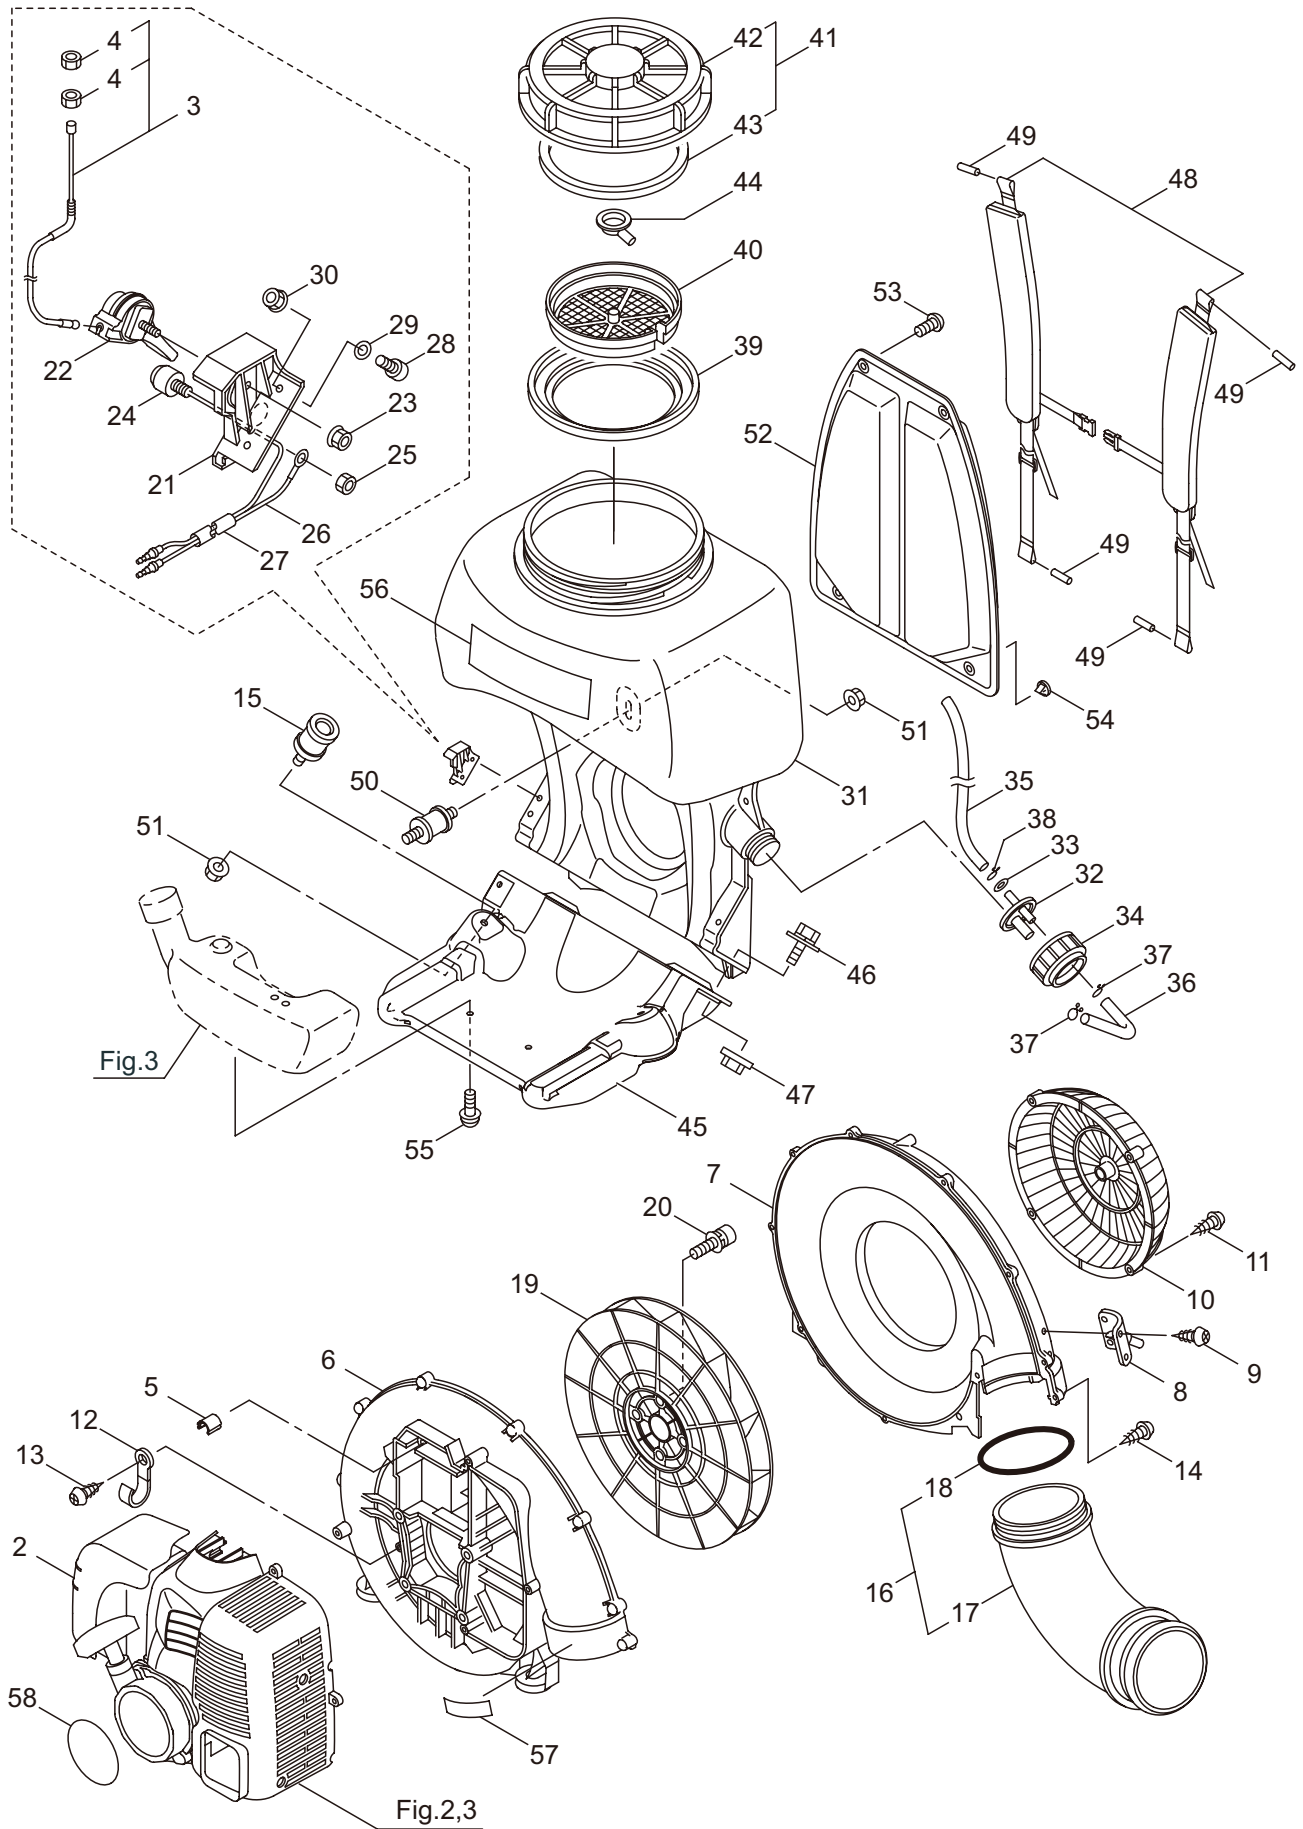

PARTS LIST

MM92-V

CONTENTS

1. FRAME & BLOWER	1
2. ENGINE (Cylinder, Crankcase)	5
3. ENGINE (Carburetor, Fuel Tank)	9
4. ACCESSORIES	11

2023. 07.

P/N 525185-2

MM92-V

1. FRAME & BLOWER

Ref. No.	Part No.	Part Name	Q'ty	Remarks
1-1	352863	MM92-V	1	
1-2	247929	Engine	1	CE800D/03
1-3	663598	Throttle Wire	1	Incl.4
1-4	261878	Nut	2	M6
1-5	276361	Collar	1	
1-6	662402	Fan Case (E)	1	
1-7	662405	Fan Case (S)	1	
1-8	127797	Air Pass Plate	1	
1-9	126753	Screw	4	M4x14
1-10	125413	Cover	1	
1-11	127296	Screw	4	M5x10
1-12	109051	Clamp	1	
1-13	089806	Screw	1	M5x10
1-14	130420	Tapping Screw	11	M5x25
1-15	120615	Buffer	2	
1-16	661894	Elbow Pipe Ass'y	1	Incl.17,18
1-17	661895	Elbow Pipe	1	
1-18	275873	O-Ring	1	V95
1-19	275874	Fan	1	
1-20	275877	Cap Screw	4	M6X25
1-21	662575	Stay	1	
1-22	115148	Throttle Lever	1	
1-23	127226	Nut	1	M5
1-24	275414	Stop Switch Ass'y	1	
1-25	084003	Nut	1	M8x1
1-26	114896	Ground Wire	1	
1-27	114901	Vinyl Hose	1	8x9x220L
1-28	183421	Cap Screw	2	M5x16
1-29	127210	Washer	2	5.3x16xt1.6
1-30	107746	Nylon Nut	2	M5
1-31	663357	Chemical Tank	1	20L
1-32	127729	Joint	1	
1-33	108629	Packing	1	
1-34	127810	Cap	1	
1-35	128281	Hose	1	6x9x700L
1-36	127798	Hose	1	6x9x150L
1-37	112530	Hose Band	2	
1-38	125370	Hose Clamp	1	
1-39	101834	Cover	1	
1-40	131152	Strainer	1	
1-41	662542	Chemical Tank Cap	1	Incl.42,43
1-42	102545	Cap	1	
1-43	662545	Packing	1	
1-44	101915	Inner Cap	1	
1-45	125429	Backpack Frame B	1	

MM92-V

1. FRAME & BLOWER

Ref. No.	Part No.	Part Name	Q'ty	Remarks
1-46	092582	Bolt	4	M6x20
1-47	127228	Nut	4	M6
1-48	663159	Knapsack Band Ass'y	1	
1-49	660404	Rod	4	
1-50	114917	Buffer	1	
1-51	127228	Nut	3	M6
1-52	278020	Cushion Pad	1	
1-53	126758	Screw	2	M6x8
1-54	100749	Fastener	2	#7
1-55	125561	Screw	2	M5x14
1-56	663385	Label	1	MM92
1-57	266959	Label	1	Caution
1-58	663115	Label	1	CER800