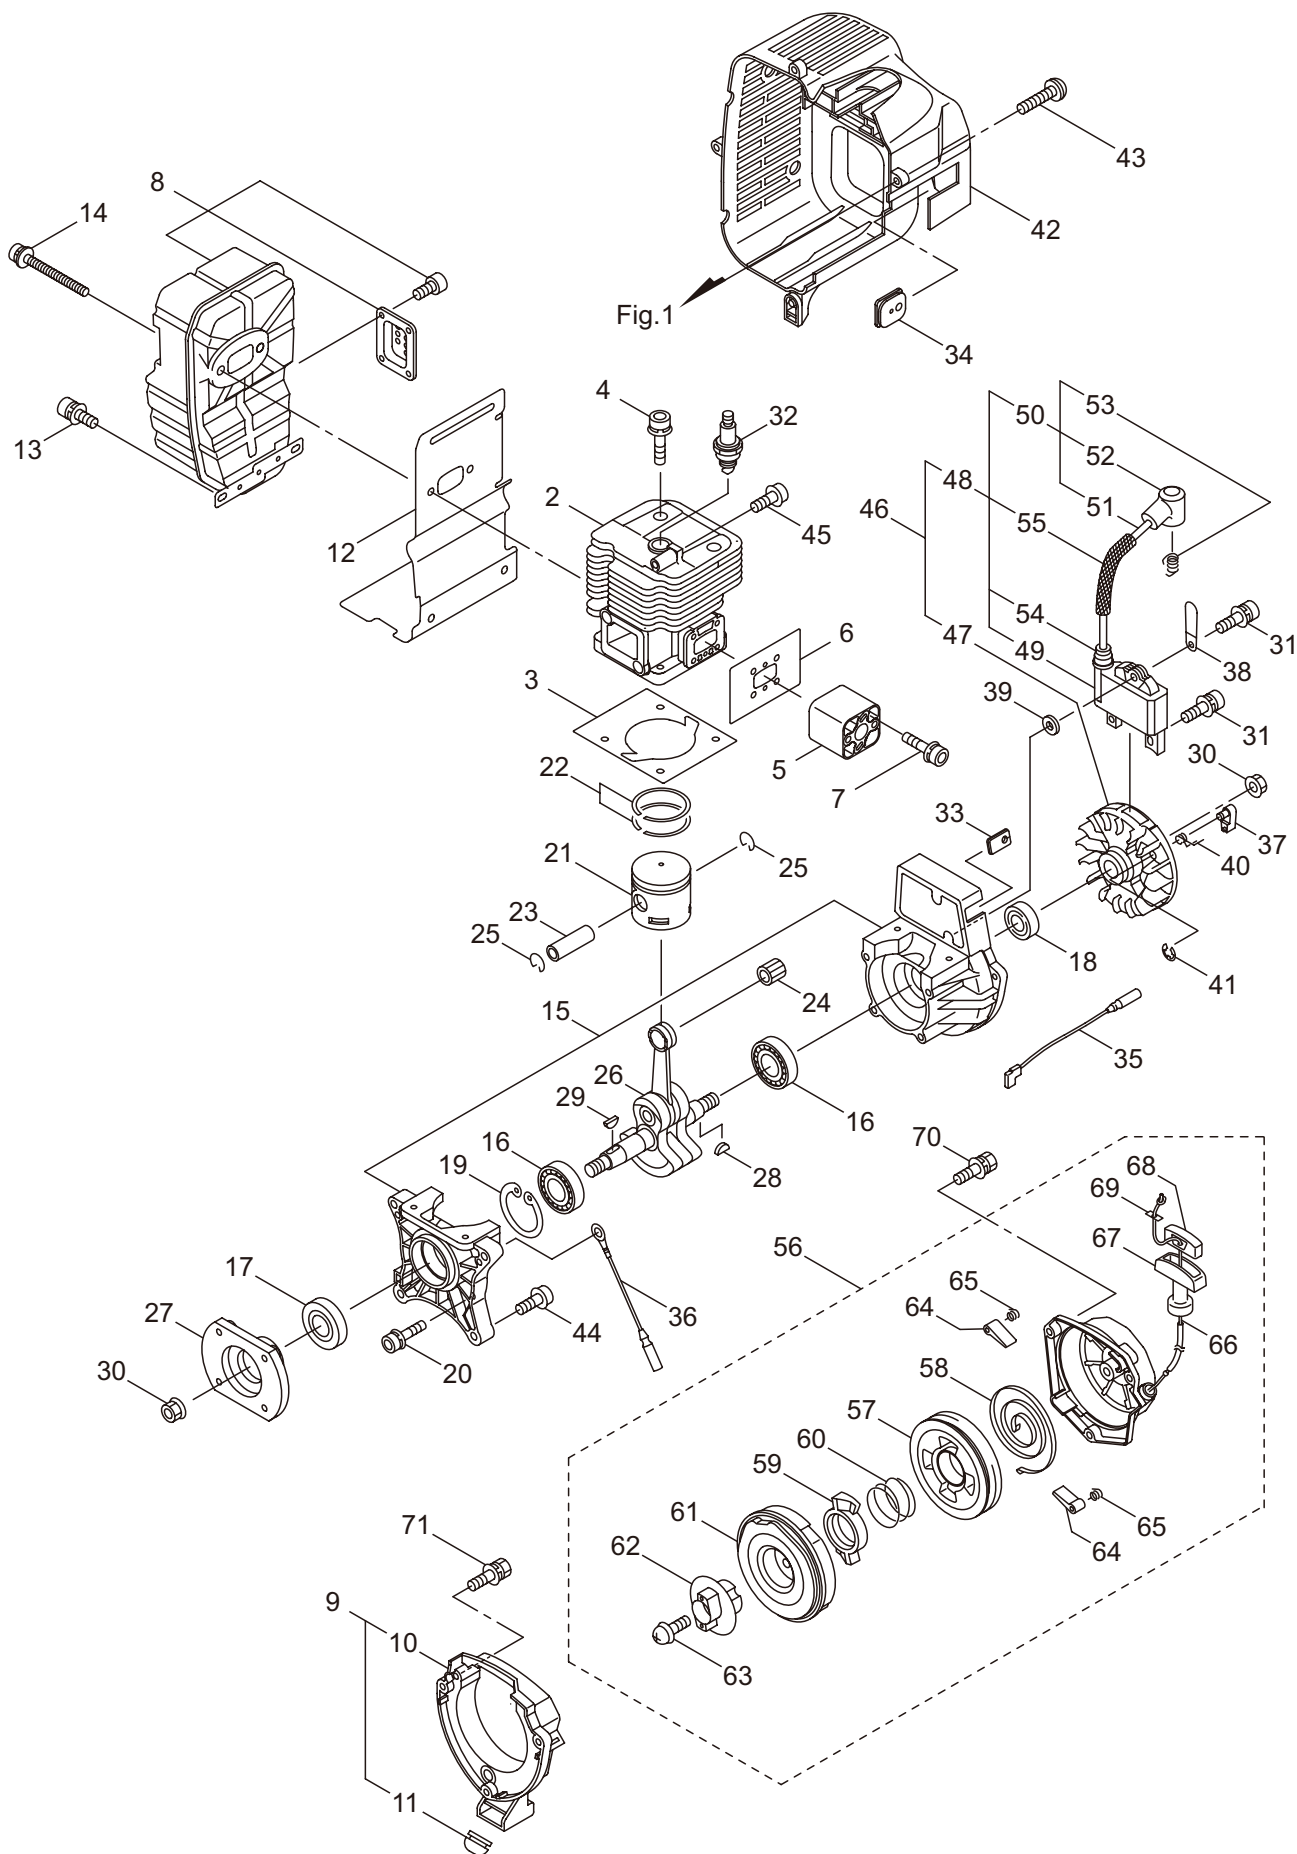

MM92-V

2. ENGINE (Cylinder, Crankcase)

Ref. No.	Part No.	Part Name	Q'ty	Remarks
2-46	246208	Magneto Ass'y	1	Incl.47-55
2-47	246209	Rotor/Fan	1	
2-48	279505	Ignition Coil Ass'y	1	Incl.49-55
2-49	246060	Coil	1	
2-50	246051	Spark Plug Wire Ass'y	1	Incl.51-53
2-51	246052	Spark Plug Wire	1	
2-52	283178	Plug Boot	1	
2-53	272805	Connector	1	
2-54	283271	Cap	1	
2-55	246053	Tube	1	
2-56	279023	Recoil Starter Ass'y	1	Incl.57-69
2-57	280994	Pulley	1	
2-58	280995	Spiral Spring	1	
2-59	280996	Pawl	1	
2-60	280997	Return Spring	1	
2-61	279366	Spring Comp	1	
2-62	280999	Plate	1	
2-63	281000	Set Screw	1	
2-64	281001	Pawl	2	
2-65	281002	Return Spring	2	
2-66	279862	Starter Rope	1	
2-67	262633	Starter Grip	1	
2-68	262981	Cap	1	
2-69	281005	Rope Stopper	1	
2-70	284985	Screw	3	M5x25
2-71	248474	Screw	3	M5x18