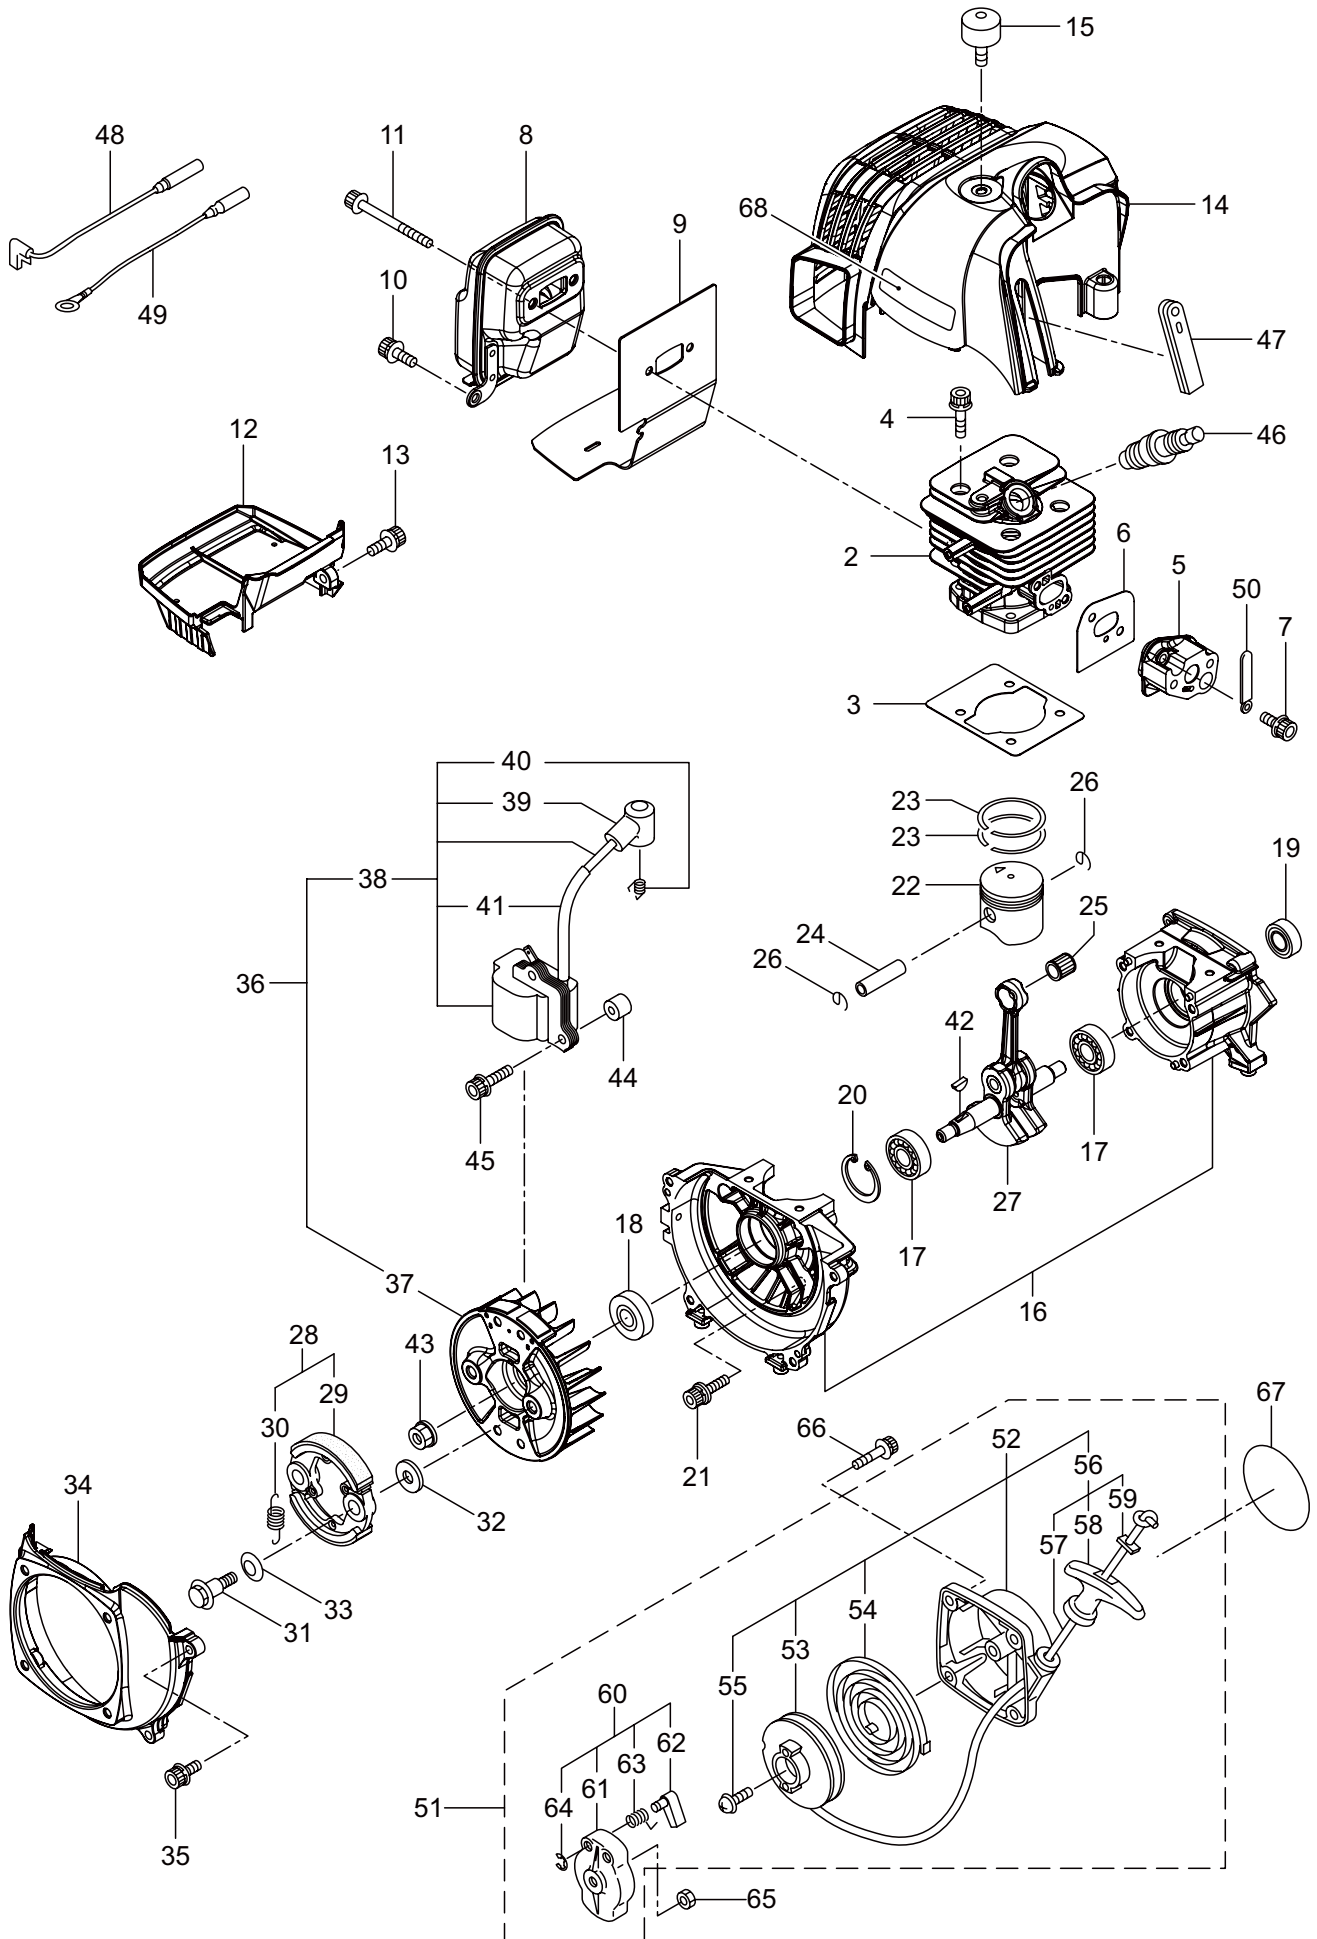

MBS360
5. ENGINE

Ref. No.	Part No.	Part Name	Q'ty	Remarks
5-46	285982	Spark Plug	1	NGK BPM8Y
5-47	286988	Grommet	1	
5-48	269722	Lead	1	
5-49	284541	Wire,Lead	1	
5-50	264588	Clamp	1	
5-51	563607	Recoil Starter Ass'y	1	Incl.52-64
5-52	246299	Recoil Ass'y	1	Incl.53-59
5-53	279893	Reel	1	
5-54	279894	Spiral Spring	1	
5-55	279895	Screw	1	
5-56	246300	Rope Ass'y	1	Incl.57-59
5-57	246435	Starter Rope	1	
5-58	287651	Starter Grip	1	
5-59	283511	Rope Stopper	1	
5-60	261421	Starter Pawl Ass'y	1	Incl.61-64
5-61	261726	Pawl Case	1	#4 M8
5-62	261727	Pawl	1	
5-63	261728	Return Spring	1	
5-64	020299	E-Ring	1	
5-65	285736	Nut	1	
5-66	281211	Cap Screw	4	M4x20
5-67	563771	Label	1	FE360
5-68	563701	Label	1