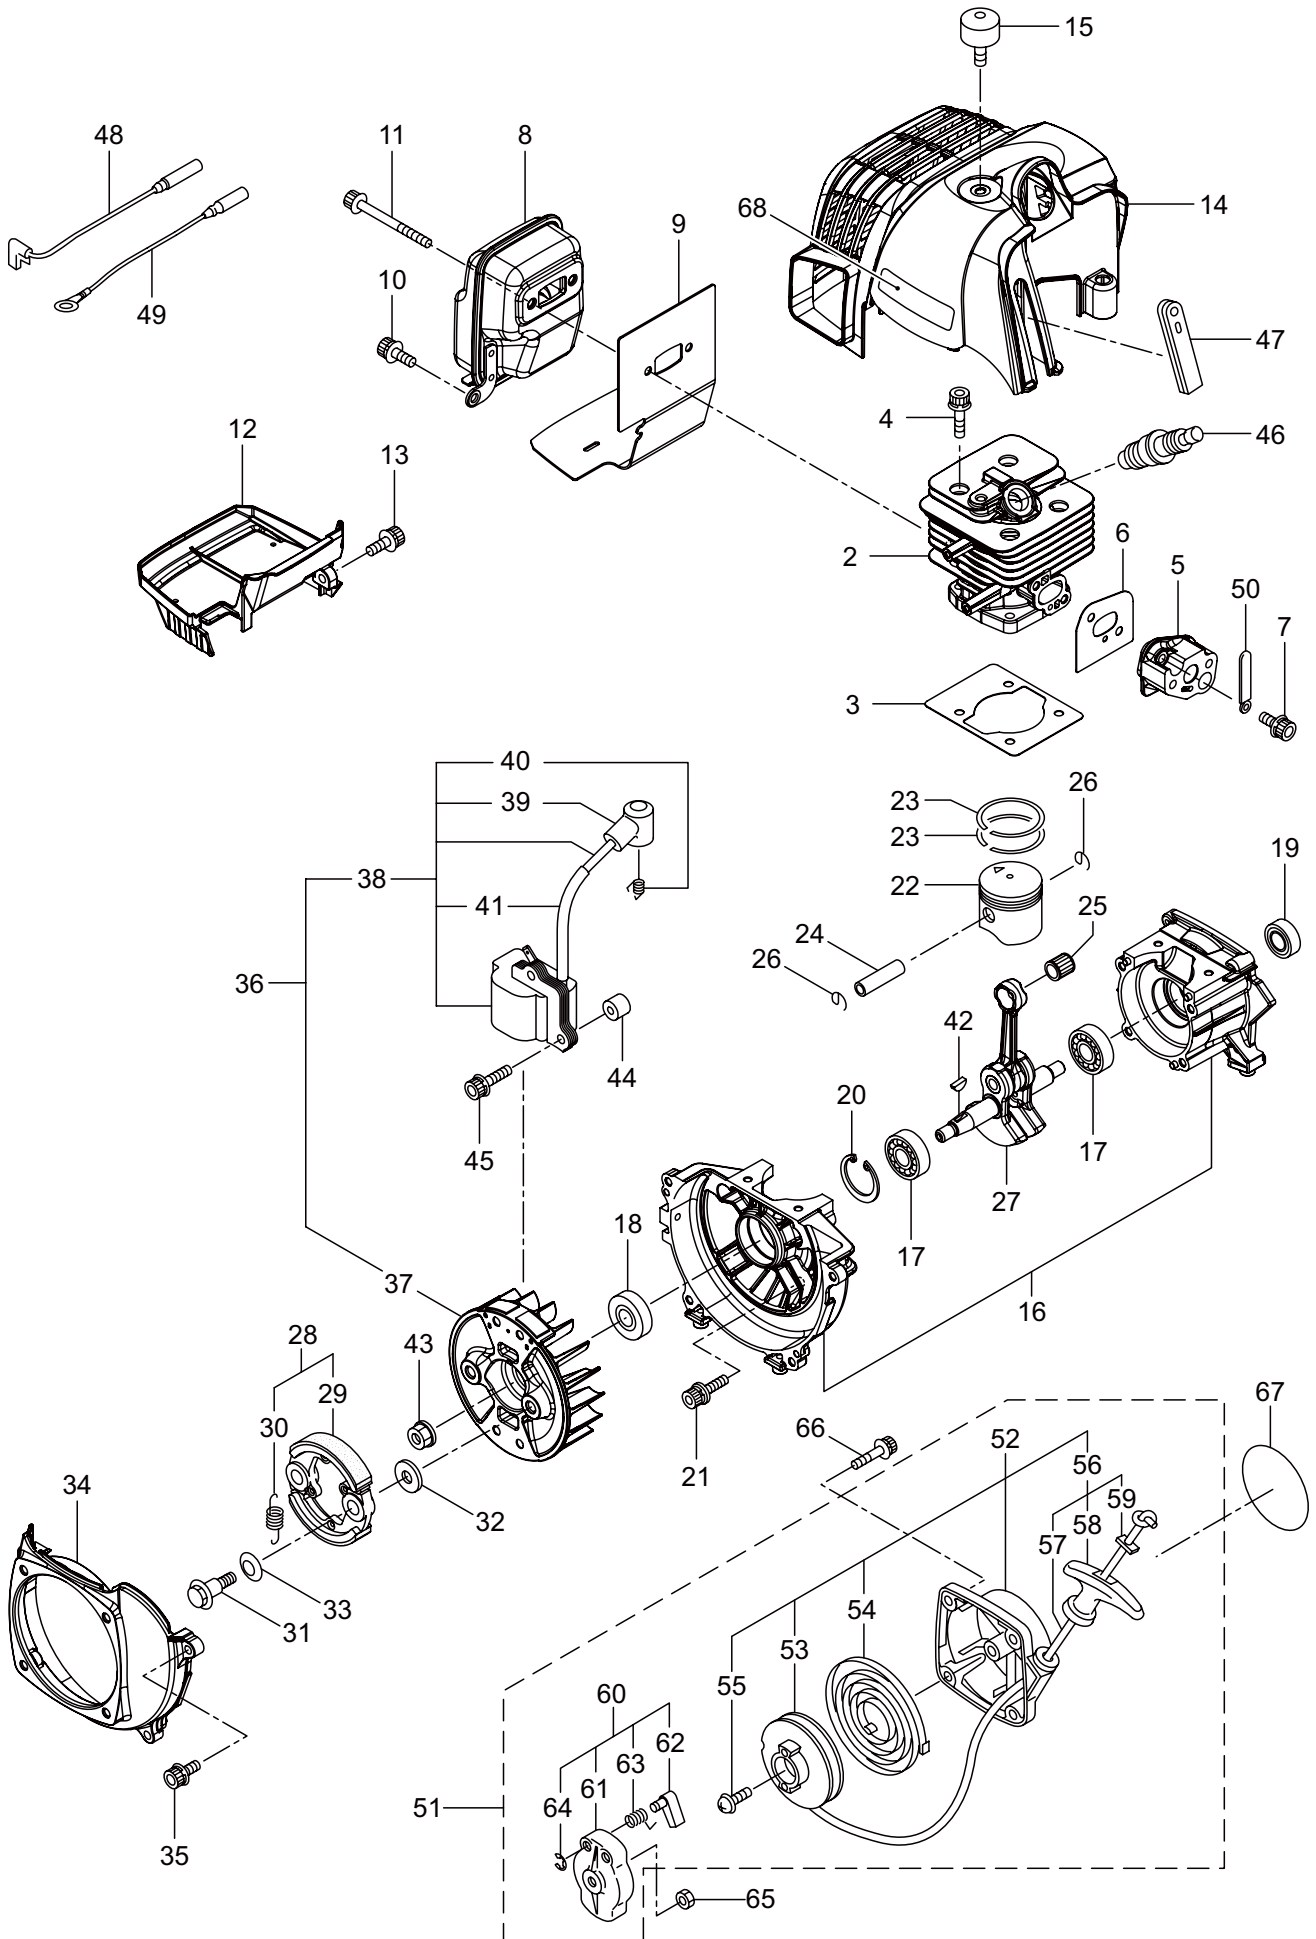

MBS360
5. ENGINE

Ref. No.	Part No.	Part Name	Q'ty	Remarks
5-1	875648	Engine	1	FE360TH/09
5-2	247585	Cylinder	1	
5-3	279574	Gasket	1	
5-4	261250	Cap Screw	4	M5x20
5-5	279669	Insulator	1	
5-6	279671	Gasket	1	
5-7	265924	Cap Screw	2	M5x25
5-8	246515	Muffler Ass'y	1	
5-9	279886	Gasket	1	
5-10	261607	Cap Screw	1	M5x16
5-11	266713	Cap Screw	2	M5x60
5-12	279767	Under Cover	1	
5-13	261607	Cap Screw	1	M5x16
5-14	279884	Top Cover	1	
5-15	285843	Knob	1	
5-16	279498	Crankcase	1	
5-17	261384	Bearing	2	#6201C3
5-18	261385	Oil Seal	1	ISCD12327
5-19	563632	Oil Seal	1	
5-20	016732	Snap Ring	1	#32
5-21	261612	Cap Screw	4	M5x30
5-22	279357	Piston	1	
5-23	246102	Piston Ring	2	
5-24	265068	Piston Pin	1	
5-25	265225	Bearing, Needle	1	
5-26	261393	Clip, Piston Pin	2	
5-27	279329	Crankshaft/Conn.Rod Ass'y	1	
5-28	286905	Clutch Ass'y	1	Incl.29,30
5-29	286906	Clutch Shoe	2	(2)Required
5-30	286907	Spring, Clutch	1	
5-31	246377	Clutch Bolt	2	M8x1.25
5-32	262683	Washer	2	8x22x1.2
5-33	262682	Wave Washer	2	
5-34	279702	Fan Cover	1	
5-35	261250	Cap Screw	4	M5x20
5-36	563598	Magneto Ass'y	1	Incl.37-41
5-37	279362	Rotor/Fan	1	
5-38	246195	Ignition Coil Ass'y	1	Incl.39-41
5-39	283178	Plug Boot	1	
5-40	272805	Connector	1	
5-41	283272	Insulator	1	
5-42	261076	Woodruff Key	1	3x10
5-43	261417	Nut, Rotor	1	M8
5-44	280381	Spacer	2	
5-45	261256	Cap Screw	2	M4x25