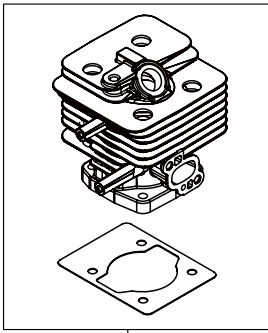

PARTS LIST

MBS360

CONTENTS

1. PARTS KIT	1
2. MAIN BODY	3
3. GEARCASE.....	5
4. SUPPORT FRAME	7
5. ENGINE	9
6. CARBURETOR, FUEL TANK	13
7. ACCESSORIES	15

2022. 09.

P/N 525432

MBS360
1. PARTS KIT

1

2

3

4

5

6

Ref. No.	Part No.	Part Name	Q'ty	Remarks
1-1	249673	Cylinder Kit	1	Incl.5
1-2	246921	Piston Kit	1	
1-3	246912	Clutch Kit	1	
1-4	249927	Carburetor Kit	1	
1-5	246918	Carburetor Parts Kit	1	
1-6	246922	Hose Kit	1	

MBS360

2. MAIN BODY

Ref. No.	Part No.	Part Name	Q'ty	Remarks
2-1	366162	MBS360	1	
2-2	560969	Driveshaft Ass'y	1	
2-3	560971	Driveshaft Tube	1	
2-4	560975	Joint Pipe Ass'y	1	Incl.5,6
2-5	087786	Cap Screw	2	M5x25
2-6	012487	Washer	1	M5
2-7	223155	Throttle Trigger	1	
2-8	213750	Label	1	Caution
2-9	561030	Label	1	MBS360
2-10	222530	Outer Ass'y	1	Incl.11-14
2-11	222531	Outer	1	Incl.12
2-12	215885	Cover	1	
2-13	011338	O-Ring	1	P18
2-14	211895	Inner Shaft	1	
2-15	561033	Clutch Case Ass'y	1	Incl.16-20
2-16	561034	Clutch Case	1	
2-17	222442	Bearing	1	#6202 2RS
2-18	012380	Snap Ring	1	#35
2-19	550118	Snap Ring	1	WR15
2-20	220336	Clutch Drum	1	
2-21	219113	Cap Screw	4	M6x20
2-22	561036	Loop Handle Ass'y	1	Incl.23,24
2-23	215608	Cap Screw	4	M5x30x16
2-24	081027	Nut	4	M5
2-25	561015	Safety Cover Ass'y	1	Incl.26
2-26	560487	Cap Screw	2	M6x30