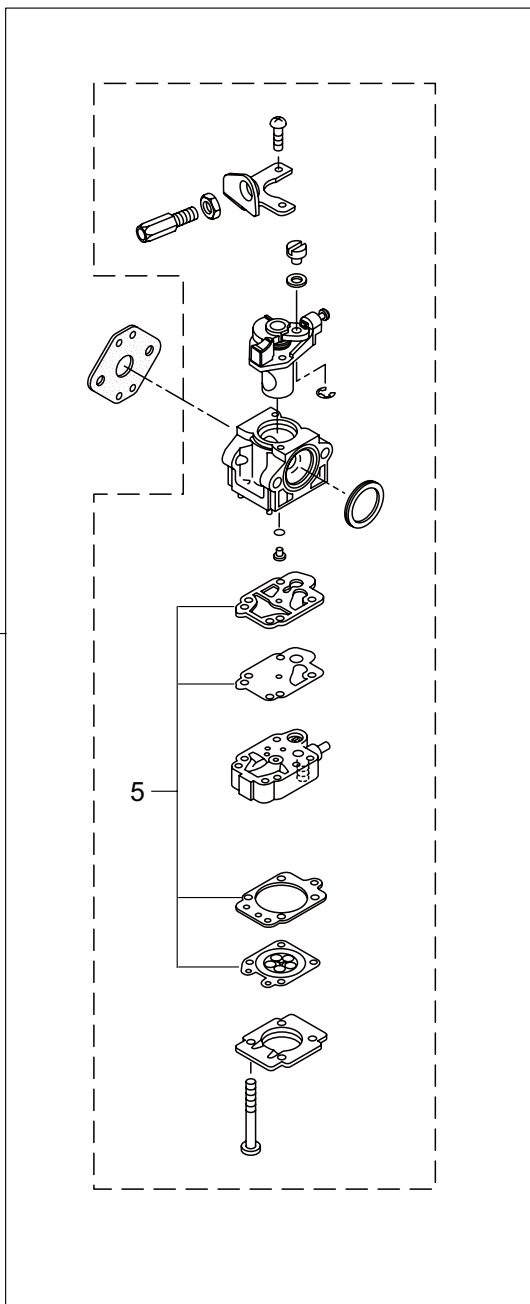

PARTS LIST

MBS360

CONTENTS

1. PARTS KIT	1
2. MAIN BODY	3
3. GEARCASE.....	5
4. SUPPORT FRAME	7
5. ENGINE	9
6. CARBURETOR, FUEL TANK	13
7. ACCESSORIES	15

2022. 09.

P/N 525432

MBS360
1. PARTS KIT

1

2

3

4

5

6

Ref. No.	Part No.	Part Name	Q'ty	Remarks
1-1	249673	Cylinder Kit	1	Incl.5
1-2	246921	Piston Kit	1	
1-3	246912	Clutch Kit	1	
1-4	249927	Carburetor Kit	1	
1-5	246918	Carburetor Parts Kit	1	
1-6	246922	Hose Kit	1	

MBS360

2. MAIN BODY

Ref. No.	Part No.	Part Name	Q'ty	Remarks
2-1	366162	MBS360	1	
2-2	560969	Driveshaft Ass'y	1	
2-3	560971	Driveshaft Tube	1	
2-4	560975	Joint Pipe Ass'y	1	Incl.5,6
2-5	087786	Cap Screw	2	M5x25
2-6	012487	Washer	1	M5
2-7	223155	Throttle Trigger	1	
2-8	213750	Label	1	Caution
2-9	561030	Label	1	MBS360
2-10	222530	Outer Ass'y	1	Incl.11-14
2-11	222531	Outer	1	Incl.12
2-12	215885	Cover	1	
2-13	011338	O-Ring	1	P18
2-14	211895	Inner Shaft	1	
2-15	561033	Clutch Case Ass'y	1	Incl.16-20
2-16	561034	Clutch Case	1	
2-17	222442	Bearing	1	#6202 2RS
2-18	012380	Snap Ring	1	#35
2-19	550118	Snap Ring	1	WR15
2-20	220336	Clutch Drum	1	
2-21	219113	Cap Screw	4	M6x20
2-22	561036	Loop Handle Ass'y	1	Incl.23,24
2-23	215608	Cap Screw	4	M5x30x16
2-24	081027	Nut	4	M5
2-25	561015	Safety Cover Ass'y	1	Incl.26
2-26	560487	Cap Screw	2	M6x30