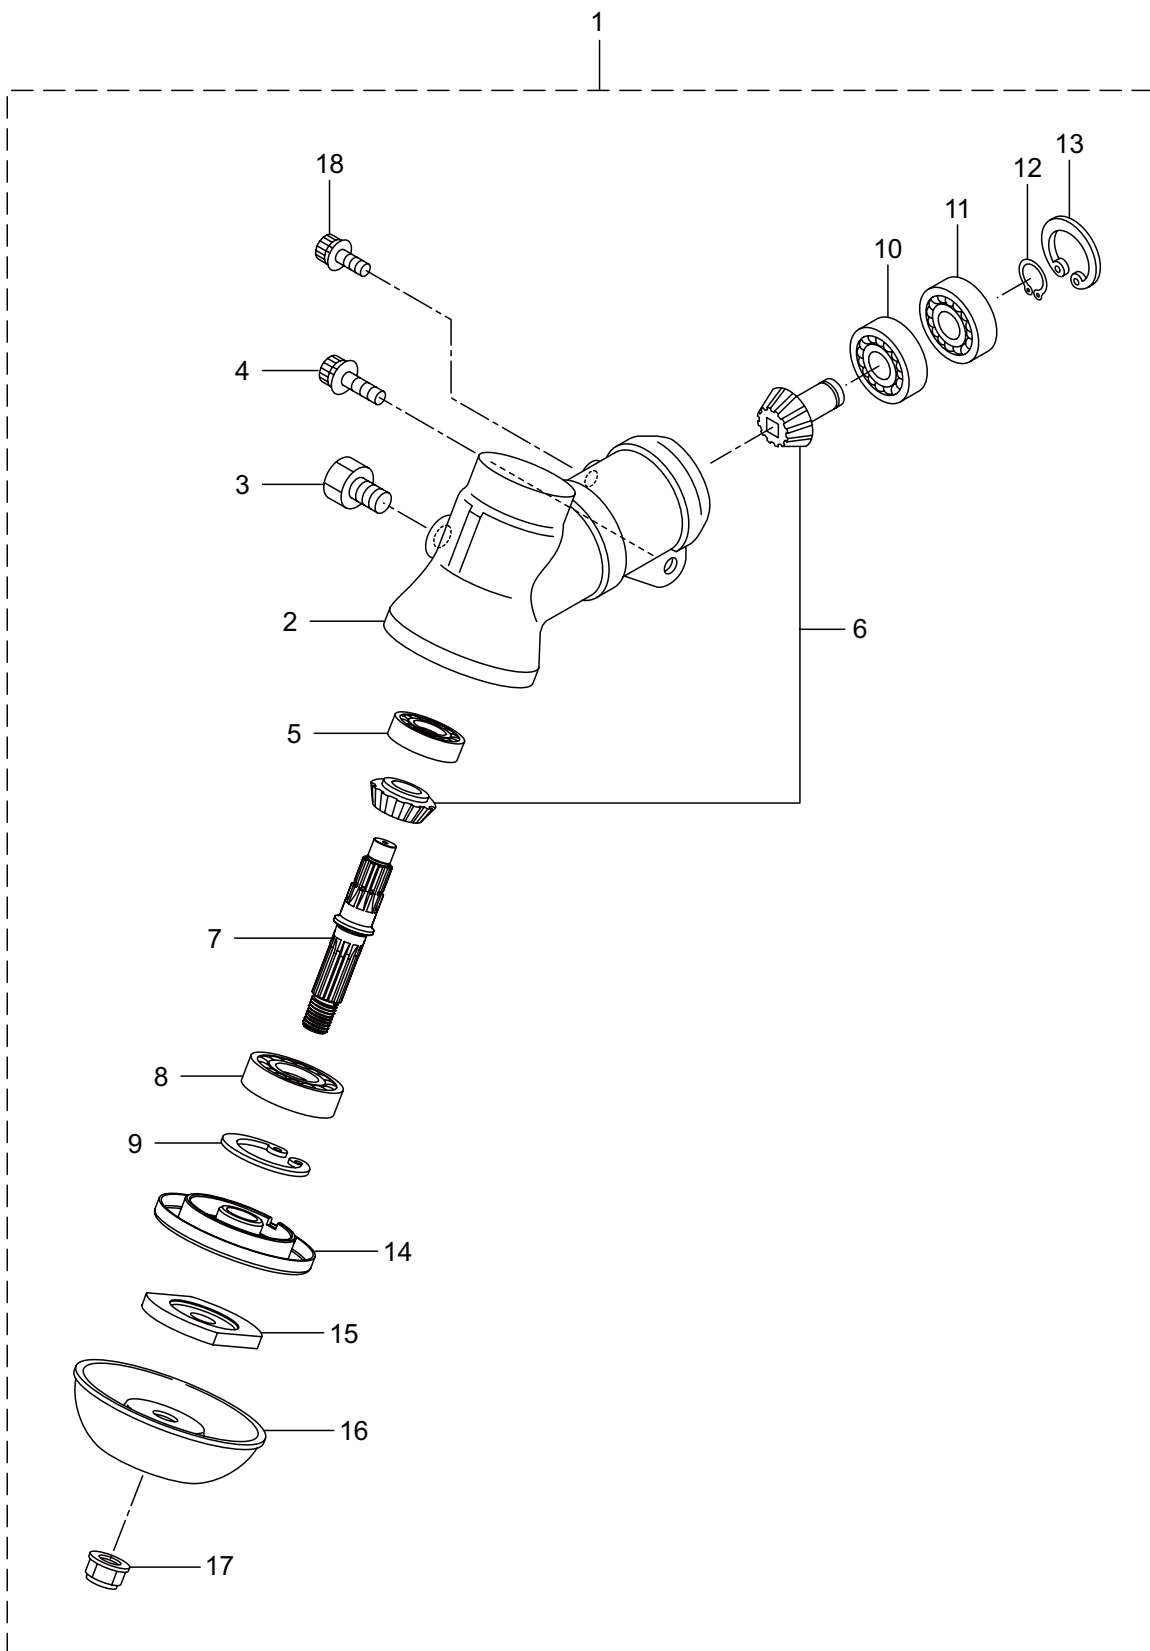

MBS360
3. GEARCASE

Ref. No.	Part No.	Part Name	Q'ty	Remarks
3-1	561047	Gearcase Ass'y	1	Incl.2-18
3-2	560566	Gearcase	1	
3-3	560504	Bolt	1	M6x8
3-4	560487	Cap Screw	1	M6x30
3-5	560567	Bearing	1	#629
3-6	560577	Gear Set	1	
3-7	560732	Blade Shaft	1	
3-8	560570	Bearing	1	#6201 2RS
3-9	016732	Snap Ring	1	#32
3-10	014490	Bearing	1	#6000
3-11	106933	Bearing	1	#6000Z
3-12	014210	Snap Ring	1	#10
3-13	054676	Snap Ring	1	#26
3-14	560572	Bracket A Ass'y	1	
3-15	560575	Bracket B	1	
3-16	560576	Stabilizer	1	
3-17	232920	Nut	1	M10x1.25
3-18	560602	Cap Screw	1	M5x12