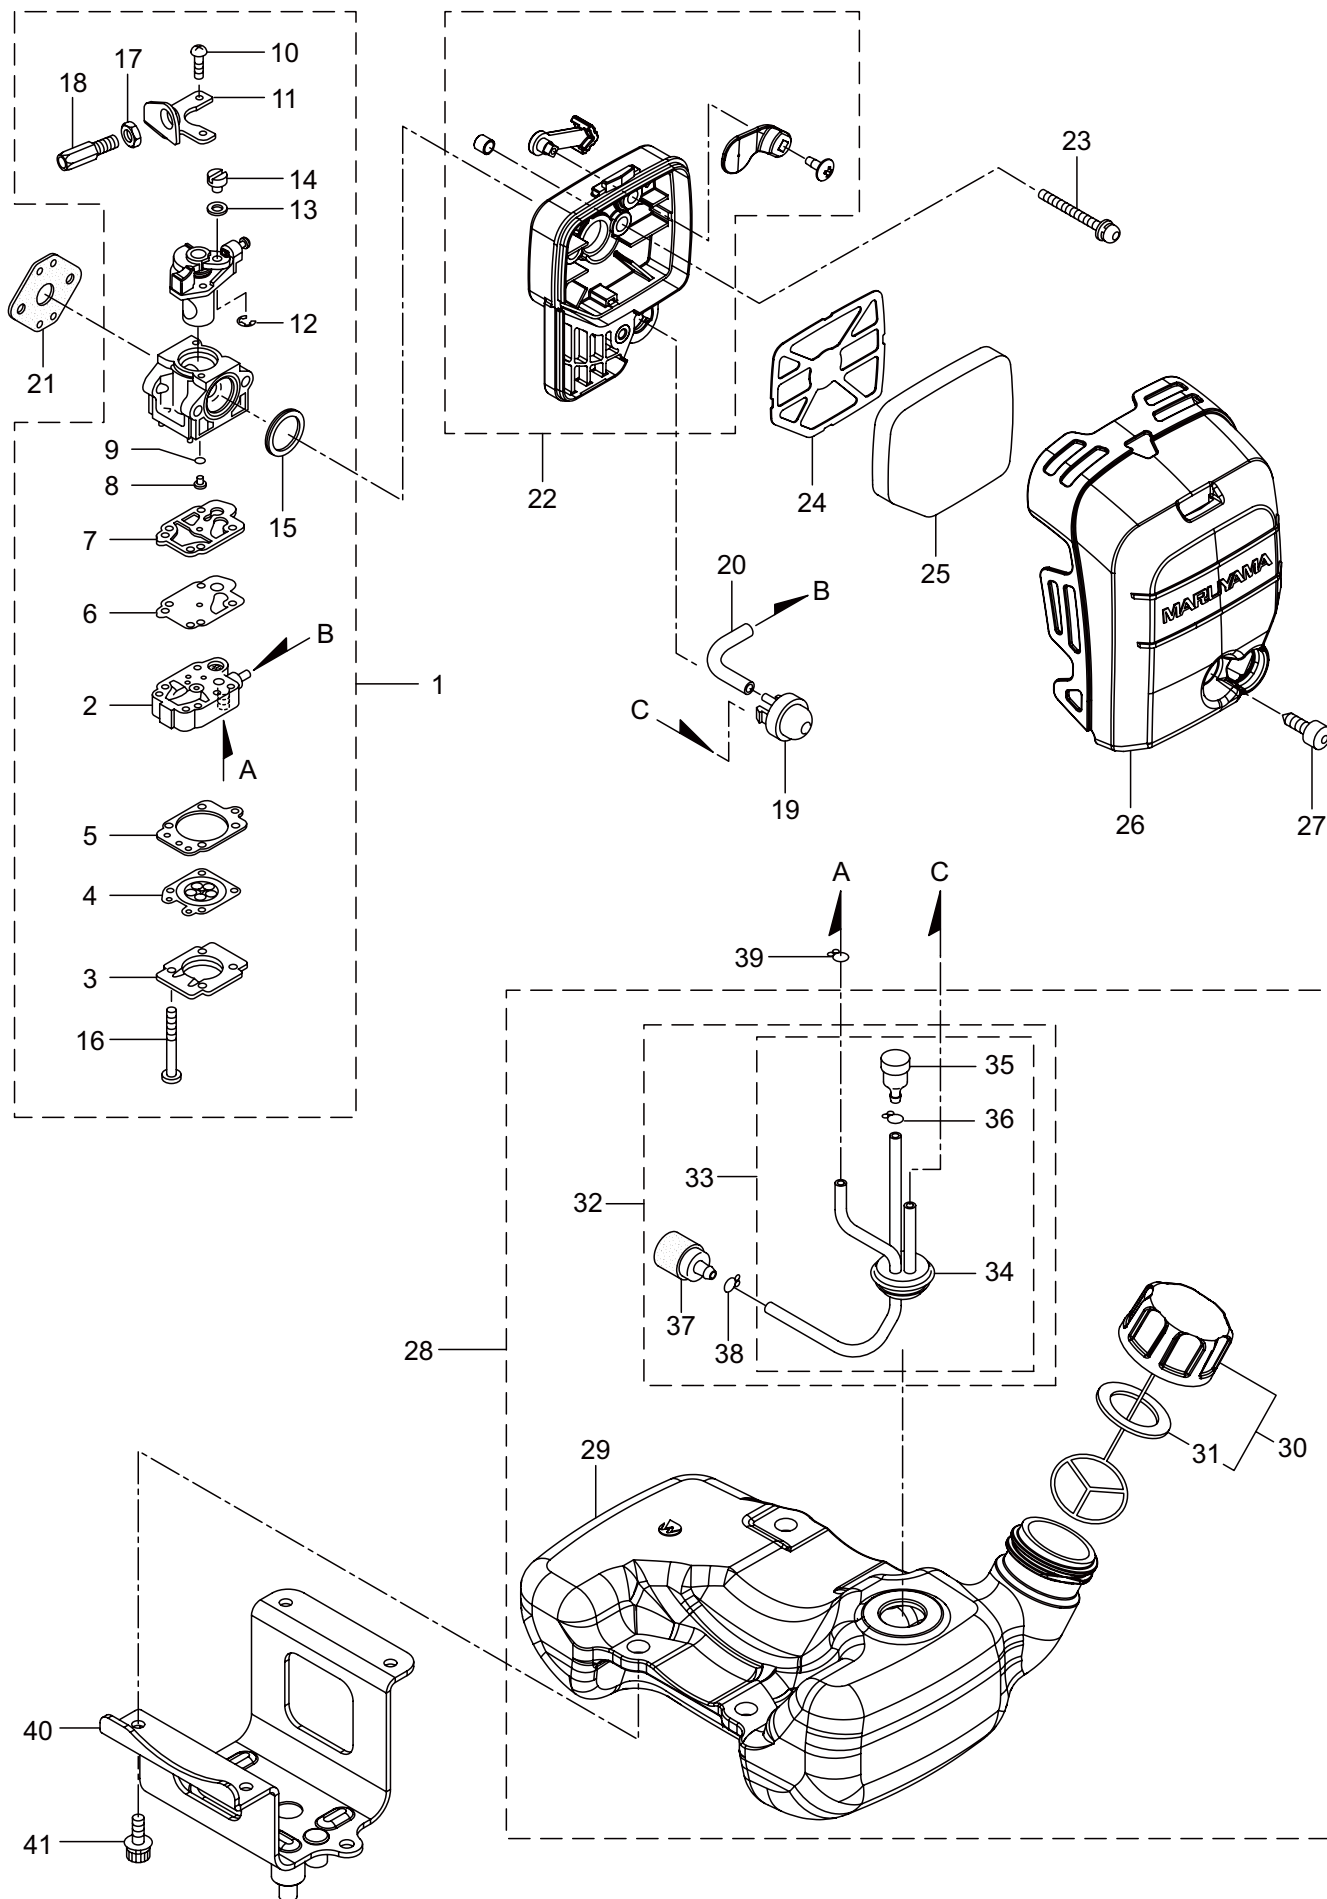

MBS360

6. CARBURETOR, FUEL TANK

Ref. No.	Part No.	Part Name	Q'ty	Remarks
6-1	248878	Carburetor Ass'y	1	Incl.2-18
6-2	247570	Pump Body	1	
6-3	263726	Cover Plate	1	
6-4	283905	Diaphragm, Meterring	1	
6-5	263727	Gasket	1	
6-6	262994	Diaphragm,Fuel Pump	1	
6-7	282576	Gasket	1	
6-8	279823	Main Jet	1	
6-9	261871	O-Ring	1	
6-10	261875	Screw	2	
6-11	264677	Bracket	1	
6-12	261876	E-Ring	1	
6-13	264678	Washer	1	
6-14	261658	Swivel	1	
6-15	261657	Packing	1	
6-16	263737	Screw	4	M6
6-17	261878	Nut	1	
6-18	263994	Adapter	1	
6-19	282299	Pump	1	
6-20	279839	Pipe	1	
6-21	262587	Gasket	1	M5x55
6-22	247266	Case Ass'y	1	
6-23	274106	Cap Screw	2	
6-24	279783	Plate	1	
6-25	279784	Element	1	
6-26	279786	Cleaner Cover	1	Incl.29-38
6-27	286349	Knob	1	
6-28	563825	Fuel Tank Ass'y	1	
6-29	563683	Fuel Tank	1	
6-30	275306	Fuel Tank Cap Ass'y	1	
6-31	274875	Gasket	1	Incl.33-38 Incl.34-36
6-32	563588	Fuel Pipe Pick-up Ass'y	1	
6-33	246118	Fuel Pipe Ass'y	1	
6-34	268065	Grommet	1	
6-35	261590	Breather	1	
6-36	261117	Clip	1	
6-37	277887	Filter Ass'y	1	
6-38	563014	Clip	1	
6-39	563014	Clip	1	
6-40	563702	Bracket	1	
6-41	261607	Cap Screw	4	M5x16