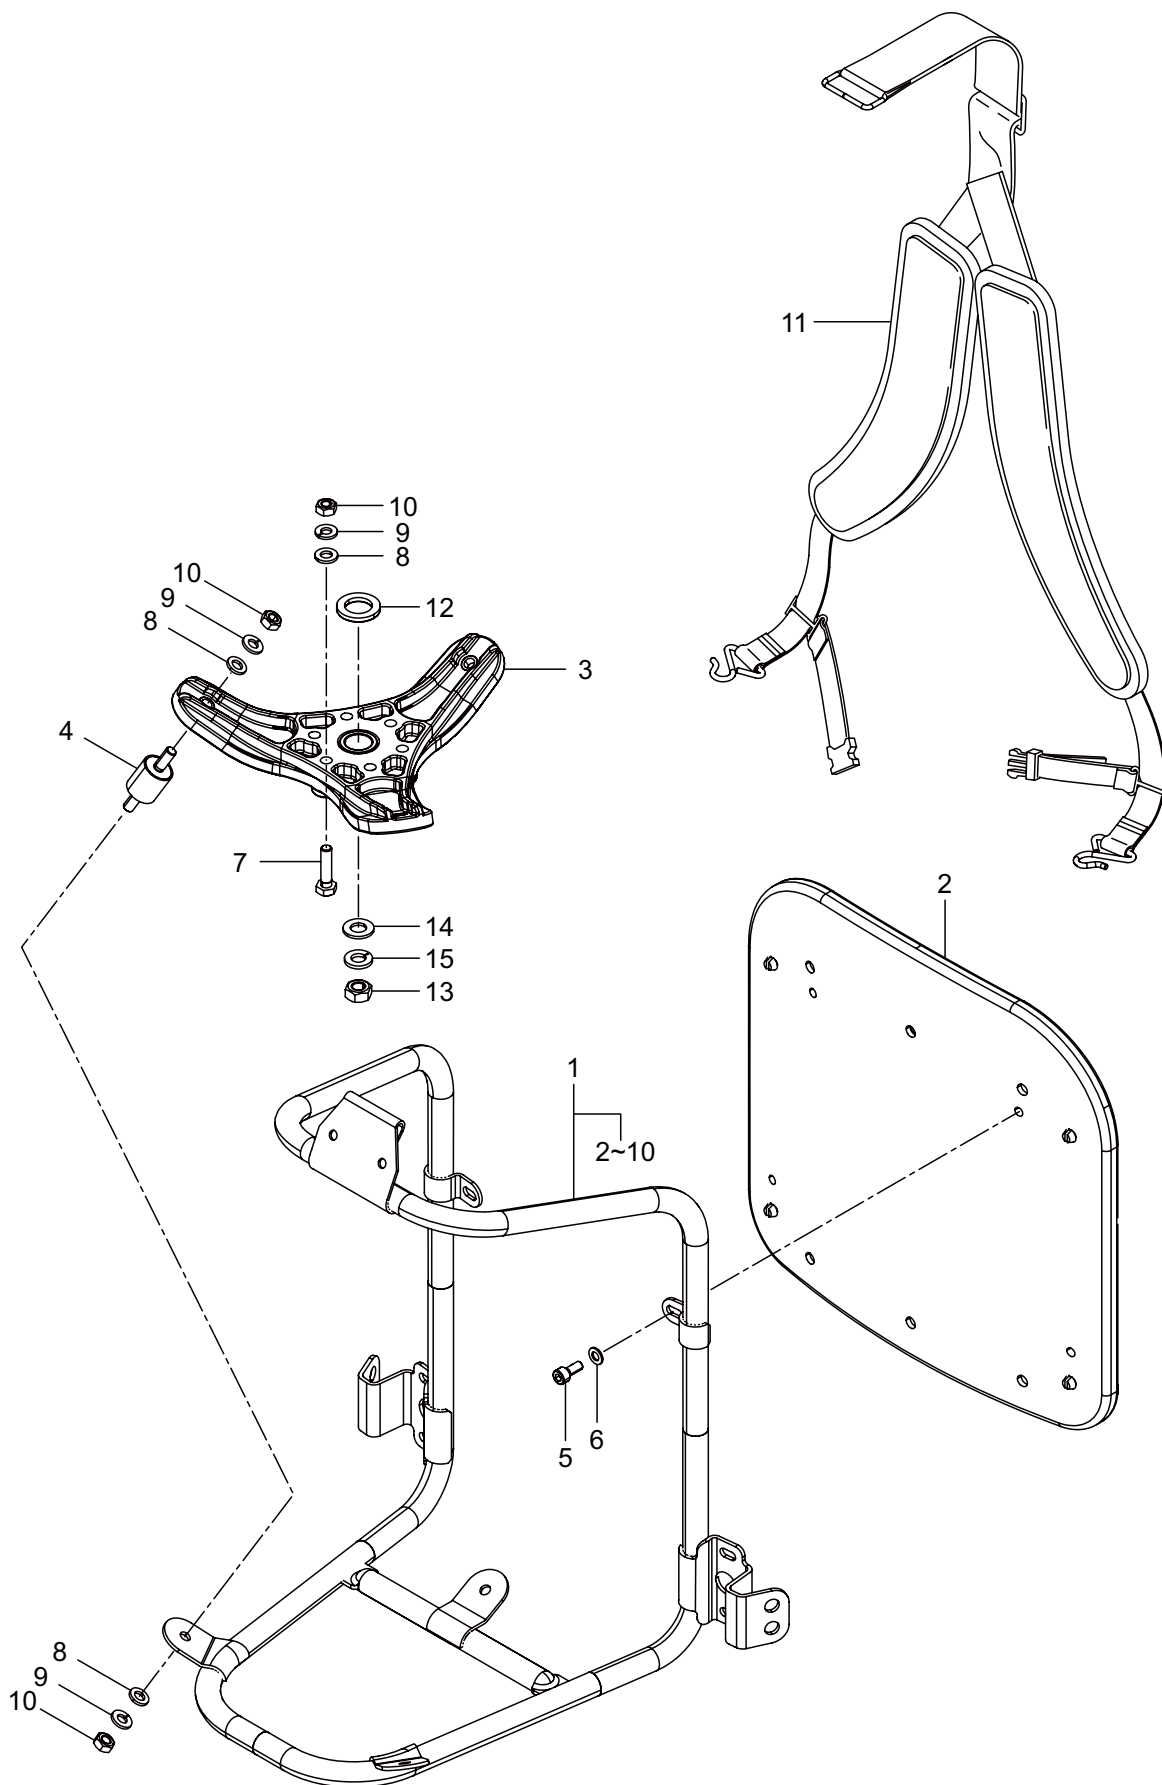

MBS360

4. SUPPORT FRAME

Ref. No.	Part No.	Part Name	Q'ty	Remarks
4-1	561055	Support Frame Ass'y	1	Incl.2-10
4-2	561063	Pad	1	
4-3	561064	Turn Bracket	1	
4-4	561065	Buffer	3	
4-5	561066	Cap Screw	4	M5x12
4-6	561067	Washer	4	M5
4-7	561068	Bolt	2	M6x25
4-8	561069	Washer	8	M6
4-9	561070	Spring Washer	8	M6
4-10	560853	Nut	8	M6
4-11	561071	Knapsack Band	1	
4-12	561072	Washer	1	15x26xt2.3
4-13	561073	Nut	1	M8
4-14	561074	Washer	1	8x22xt1.5
4-15	561075	Spring Washer	1	M8