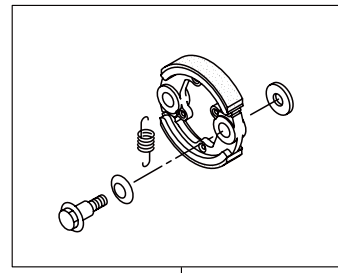

PARTS LIST

MBS360

CONTENTS

1. PARTS KIT	1
2. MAIN BODY	3
3. GEARCASE.....	5
4. SUPPORT FRAME	7
5. ENGINE	9
6. CARBURETOR, FUEL TANK	13
7. ACCESSORIES	15

2022. 09.

P/N 525432

MBS360
1. PARTS KIT

1

2

3

4

5

6

Ref. No.	Part No.	Part Name	Q'ty	Remarks
1-1	249673	Cylinder Kit	1	Incl.5
1-2	246921	Piston Kit	1	
1-3	246912	Clutch Kit	1	
1-4	249927	Carburetor Kit	1	
1-5	246918	Carburetor Parts Kit	1	
1-6	246922	Hose Kit	1	

MBS360

2. MAIN BODY

Ref. No.	Part No.	Part Name	Q'ty	Remarks
2-1	366162	MBS360	1	
2-2	560969	Driveshaft Ass'y	1	
2-3	560971	Driveshaft Tube	1	
2-4	560975	Joint Pipe Ass'y	1	Incl.5,6
2-5	087786	Cap Screw	2	M5x25
2-6	012487	Washer	1	M5
2-7	223155	Throttle Trigger	1	
2-8	213750	Label	1	Caution
2-9	561030	Label	1	MBS360
2-10	222530	Outer Ass'y	1	Incl.11-14
2-11	222531	Outer	1	Incl.12
2-12	215885	Cover	1	
2-13	011338	O-Ring	1	P18
2-14	211895	Inner Shaft	1	
2-15	561033	Clutch Case Ass'y	1	Incl.16-20
2-16	561034	Clutch Case	1	
2-17	222442	Bearing	1	#6202 2RS
2-18	012380	Snap Ring	1	#35
2-19	550118	Snap Ring	1	WR15
2-20	220336	Clutch Drum	1	
2-21	219113	Cap Screw	4	M6x20
2-22	561036	Loop Handle Ass'y	1	Incl.23,24
2-23	215608	Cap Screw	4	M5x30x16
2-24	081027	Nut	4	M5
2-25	561015	Safety Cover Ass'y	1	Incl.26
2-26	560487	Cap Screw	2	M6x30

MBS360
5. ENGINE

Ref. No.	Part No.	Part Name	Q'ty	Remarks
5-46	285982	Spark Plug	1	NGK BPM8Y
5-47	286988	Grommet	1	
5-48	269722	Lead	1	
5-49	284541	Wire,Lead	1	
5-50	264588	Clamp	1	
5-51	563607	Recoil Starter Ass'y	1	Incl.52-64
5-52	246299	Recoil Ass'y	1	Incl.53-59
5-53	279893	Reel	1	
5-54	279894	Spiral Spring	1	
5-55	279895	Screw	1	
5-56	246300	Rope Ass'y	1	Incl.57-59
5-57	246435	Starter Rope	1	
5-58	287651	Starter Grip	1	
5-59	283511	Rope Stopper	1	
5-60	261421	Starter Pawl Ass'y	1	Incl.61-64
5-61	261726	Pawl Case	1	#4 M8
5-62	261727	Pawl	1	
5-63	261728	Return Spring	1	
5-64	020299	E-Ring	1	
5-65	285736	Nut	1	
5-66	281211	Cap Screw	4	M4x20
5-67	563771	Label	1	FE360
5-68	563701	Label	1	