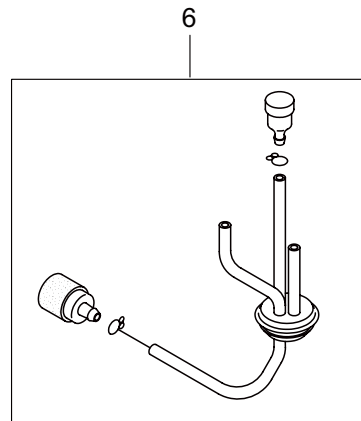

2

3

4

5

6

Ref. No.	Part No.	Part Name	Q'ty	Remarks
1-1	249673	Cylinder Kit	1	Incl.5
1-2	246921	Piston Kit	1	
1-3	246912	Clutch Kit	1	
1-4	249927	Carburetor Kit	1	
1-5	246918	Carburetor Parts Kit	1	
1-6	246922	Hose Kit	1	

MBS360

2. MAIN BODY

Ref. No.	Part No.	Part Name	Q'ty	Remarks
2-1	366162	MBS360	1	
2-2	560969	Driveshaft Ass'y	1	
2-3	560971	Driveshaft Tube	1	
2-4	560975	Joint Pipe Ass'y	1	Incl.5,6
2-5	087786	Cap Screw	2	M5x25
2-6	012487	Washer	1	M5
2-7	223155	Throttle Trigger	1	
2-8	213750	Label	1	Caution
2-9	561030	Label	1	MBS360
2-10	222530	Outer Ass'y	1	Incl.11-14
2-11	222531	Outer	1	Incl.12
2-12	215885	Cover	1	
2-13	011338	O-Ring	1	P18
2-14	211895	Inner Shaft	1	
2-15	561033	Clutch Case Ass'y	1	Incl.16-20
2-16	561034	Clutch Case	1	
2-17	222442	Bearing	1	#6202 2RS
2-18	012380	Snap Ring	1	#35
2-19	550118	Snap Ring	1	WR15
2-20	220336	Clutch Drum	1	
2-21	219113	Cap Screw	4	M6x20
2-22	561036	Loop Handle Ass'y	1	Incl.23,24
2-23	215608	Cap Screw	4	M5x30x16
2-24	081027	Nut	4	M5
2-25	561015	Safety Cover Ass'y	1	Incl.26
2-26	560487	Cap Screw	2	M6x30