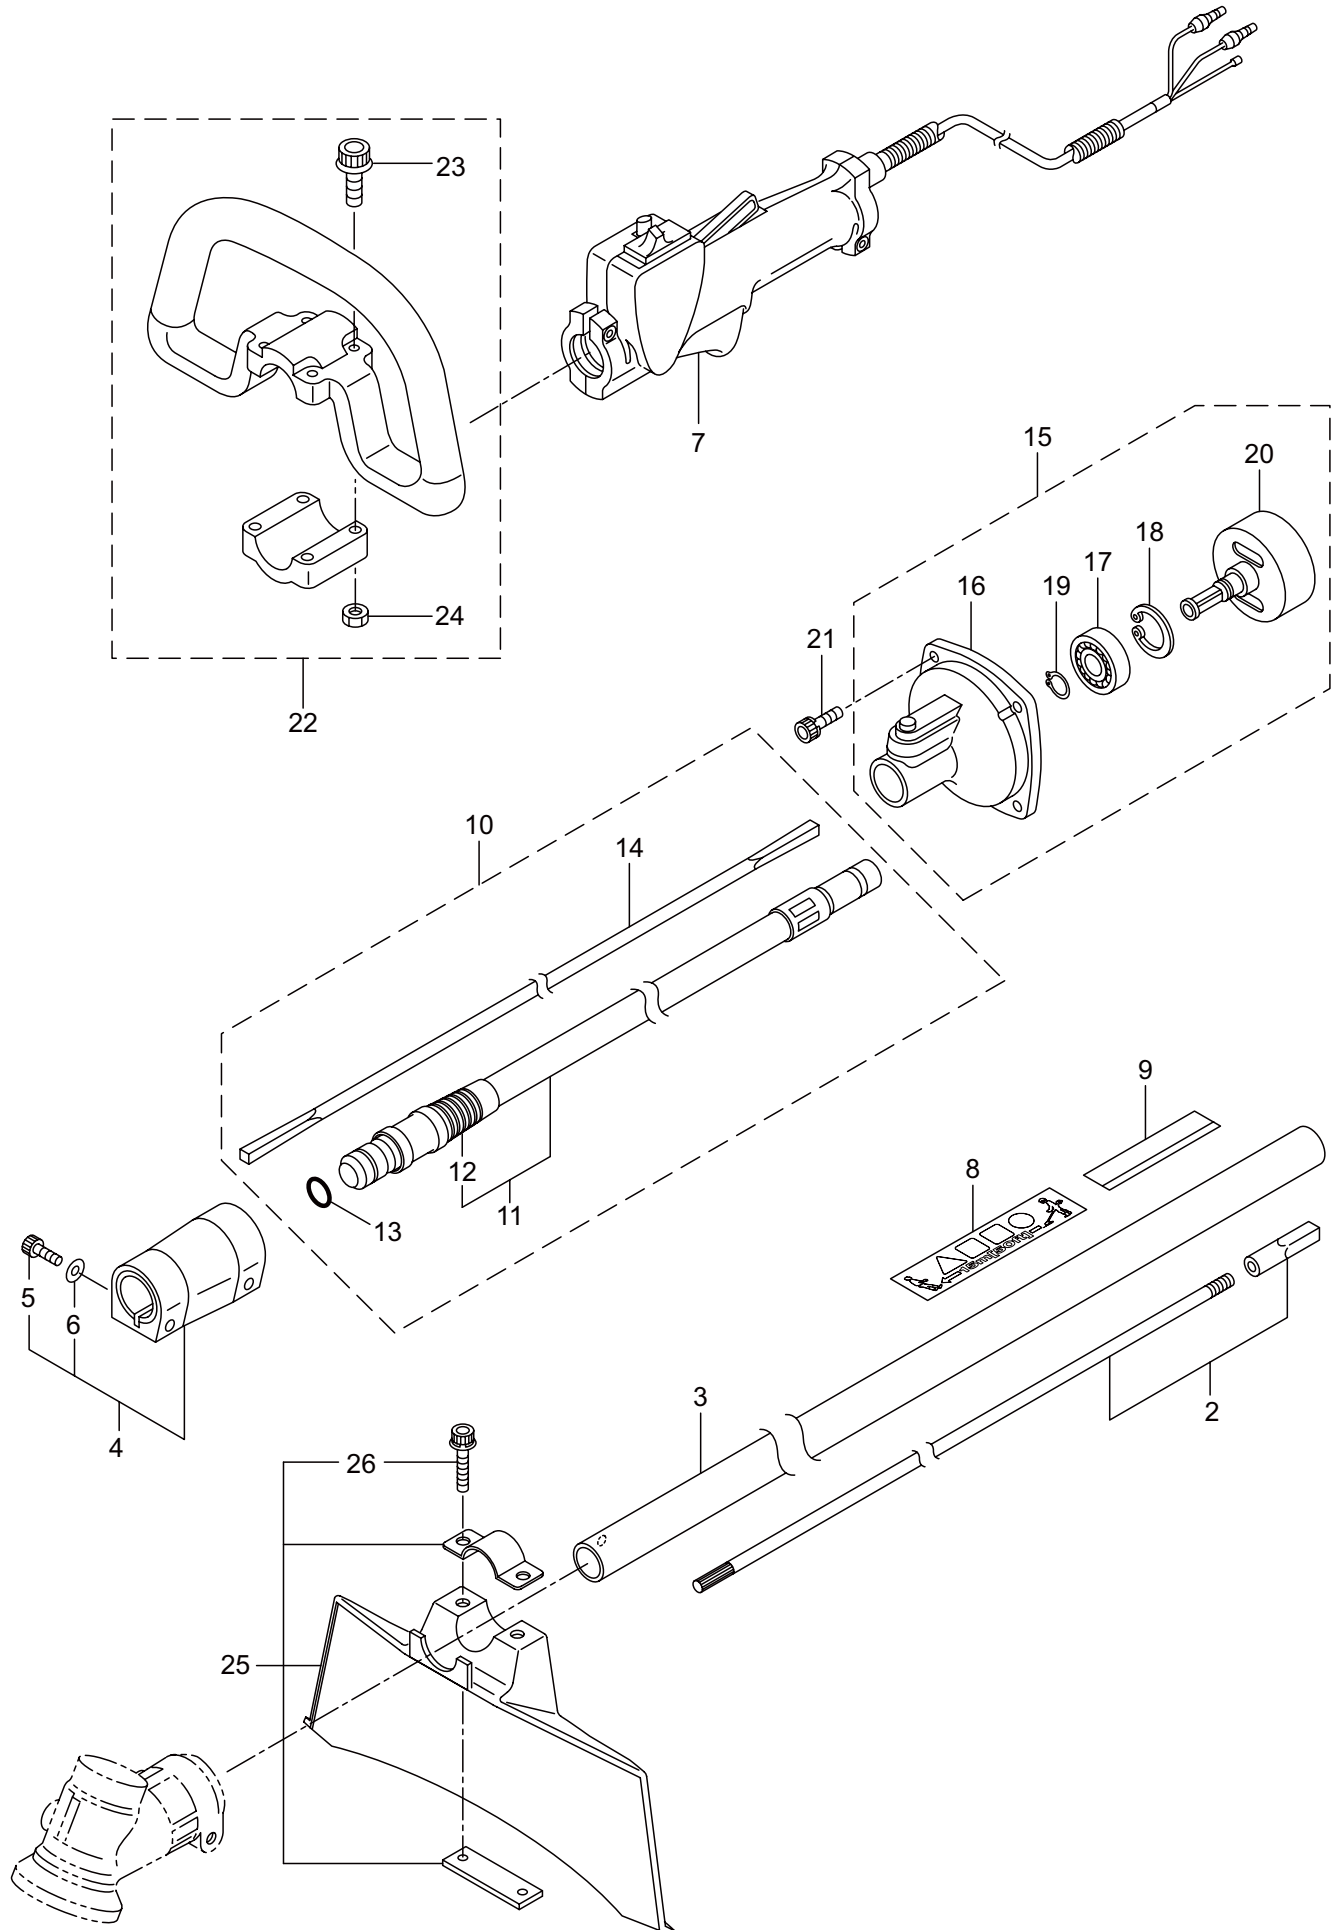

PARTS LIST

MBS360

CONTENTS

1. PARTS KIT	1
2. MAIN BODY	3
3. GEARCASE.....	5
4. SUPPORT FRAME	7
5. ENGINE	9
6. CARBURETOR, FUEL TANK	13
7. ACCESSORIES	15

2022. 09.

P/N 525432

MBS360
1. PARTS KIT

1

2

3

4

5

6

Ref. No.	Part No.	Part Name	Q'ty	Remarks
1-1	249673	Cylinder Kit	1	Incl.5
1-2	246921	Piston Kit	1	
1-3	246912	Clutch Kit	1	
1-4	249927	Carburetor Kit	1	
1-5	246918	Carburetor Parts Kit	1	
1-6	246922	Hose Kit	1	

MBS360

2. MAIN BODY

Ref. No.	Part No.	Part Name	Q'ty	Remarks
2-1	366162	MBS360	1	
2-2	560969	Driveshaft Ass'y	1	
2-3	560971	Driveshaft Tube	1	
2-4	560975	Joint Pipe Ass'y	1	Incl.5,6
2-5	087786	Cap Screw	2	M5x25
2-6	012487	Washer	1	M5
2-7	223155	Throttle Trigger	1	
2-8	213750	Label	1	Caution
2-9	561030	Label	1	MBS360
2-10	222530	Outer Ass'y	1	Incl.11-14
2-11	222531	Outer	1	Incl.12
2-12	215885	Cover	1	
2-13	011338	O-Ring	1	P18
2-14	211895	Inner Shaft	1	
2-15	561033	Clutch Case Ass'y	1	Incl.16-20
2-16	561034	Clutch Case	1	
2-17	222442	Bearing	1	#6202 2RS
2-18	012380	Snap Ring	1	#35
2-19	550118	Snap Ring	1	WR15
2-20	220336	Clutch Drum	1	
2-21	219113	Cap Screw	4	M6x20
2-22	561036	Loop Handle Ass'y	1	Incl.23,24
2-23	215608	Cap Screw	4	M5x30x16
2-24	081027	Nut	4	M5
2-25	561015	Safety Cover Ass'y	1	Incl.26
2-26	560487	Cap Screw	2	M6x30

MBS360
3. GEARCASE

Ref. No.	Part No.	Part Name	Q'ty	Remarks
3-1	561047	Gearcase Ass'y	1	Incl.2-18
3-2	560566	Gearcase	1	
3-3	560504	Bolt	1	M6x8
3-4	560487	Cap Screw	1	M6x30
3-5	560567	Bearing	1	#629
3-6	560577	Gear Set	1	
3-7	560732	Blade Shaft	1	
3-8	560570	Bearing	1	#6201 2RS
3-9	016732	Snap Ring	1	#32
3-10	014490	Bearing	1	#6000
3-11	106933	Bearing	1	#6000Z
3-12	014210	Snap Ring	1	#10
3-13	054676	Snap Ring	1	#26
3-14	560572	Bracket A Ass'y	1	
3-15	560575	Bracket B	1	
3-16	560576	Stabilizer	1	
3-17	232920	Nut	1	M10x1.25
3-18	560602	Cap Screw	1	M5x12