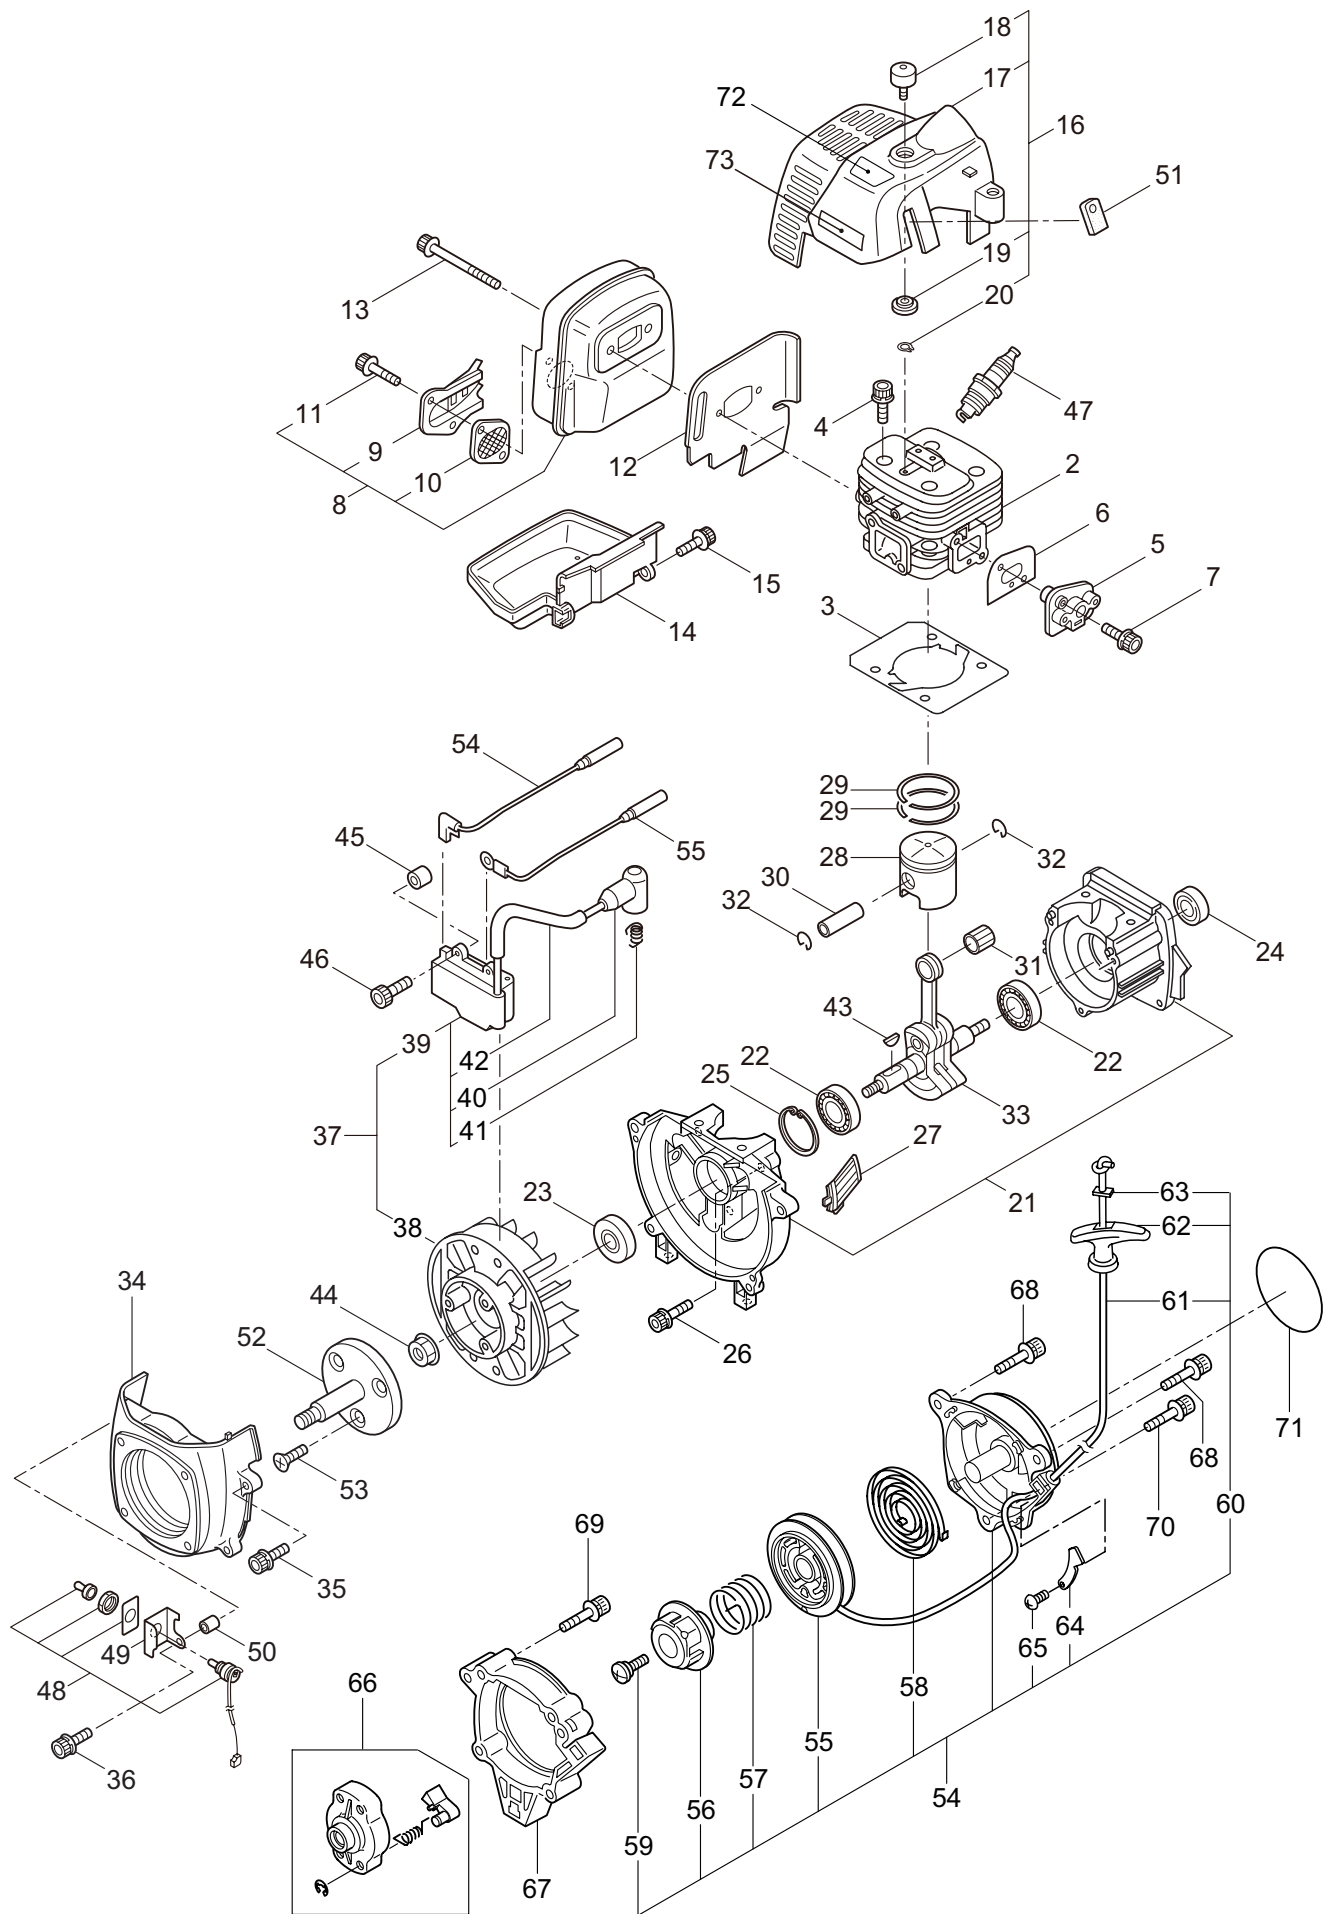

## CONTENTS

1. MAIN BODY .....	1
2. ENGINE .....	3
3. CARBURETOR, FUEL TANK .....	7
4. ACCESSORIES .....	11

2021. 09.

P/N 525240

MIP2534S  
1. MAIN BODY

Ref. No.	Part No.	Part Name	Q'ty	Remarks
1-1	332334	MIP2534S	1	
1-2	246720	Casing Cover	1	
1-3	240002	Mechanical Seal	1	
1-4	547013	Screw	4	Incl.5,6
1-5	550162	Screw	4	M5x0.8x40
1-6	013918	O-Ring	4	S5
1-7	246721	Impeller	1	
1-8	284812	Spacer	1	T0.5
1-9	284813	Spacer	1	T0.3
1-10	246722	Scroll	1	
1-11	027533	O-Ring	1	P42
1-12	246723	Casing	1	
1-13	246724	Plug Ass'y	2	Incl.14
1-14	246726	O-Ring	2	P30
1-15	012615	O-Ring	1	G140
1-16	126541	Bolt	2	M6x20
1-17	092554	Bolt	2	M6x25
1-18	240553	Suction Port	1	
1-19	283914	Check Valve	1	
1-20	125824	Bolt	3	M6x16
1-21	246727	Base Ass'y	1	Incl.22
1-22	246729	Pad	4	
1-23	246730	Handle	1	
1-24	092513	Bolt	2	M8x16
1-25	248484	Label	1	MIP2534
1-26	248490	Label	1	MIP2534S

# MIP2534S 2. ENGINE

Ref. No.	Part No.	Part Name	Q'ty	Remarks
2-46	261256	Cap Screw	2	M4x25
2-47	285982	Spark Plug	1	NGK BPM8Y
2-48	284693	Stop Switch Ass'y	1	
2-49	269419	Stay	1	
2-50	284635	Coller	1	
2-51	269189	Grommet	1	
2-52	269481	Shaft	1	
2-53	265312	Screw	3	M6x15
2-54	273254	Starter Ass'y	1	Incl.55-66
2-55	283504	Reel	1	
2-56	283505	Cam Plate	1	
2-57	283506	Spring	1	
2-58	261721	Spiral Spring	1	
2-59	267213	Screw	1	
2-60	273261	Rope Ass'y	1	Incl.61-63
2-61	283579	Stater Rope	1	
2-62	287651	Starter Grip	1	
2-63	283511	Rope Stopper	1	
2-64	277328	Cover	1	
2-65	273037	Screw	1	
2-66	283575	Starter Pawl Ass'y	1	
2-67	284698	Adapter Ass'y	1	
2-68	283391	Cap Screw	2	M4x20
2-69	265726	Cap Screw	4	M4x16
2-70	282096	Cap Screw	1	M4x16WSW
2-71	248478	Label	1	CER300MP
2-72	248483	Label	1	MIP2534S
2-73	284587	Label	1	