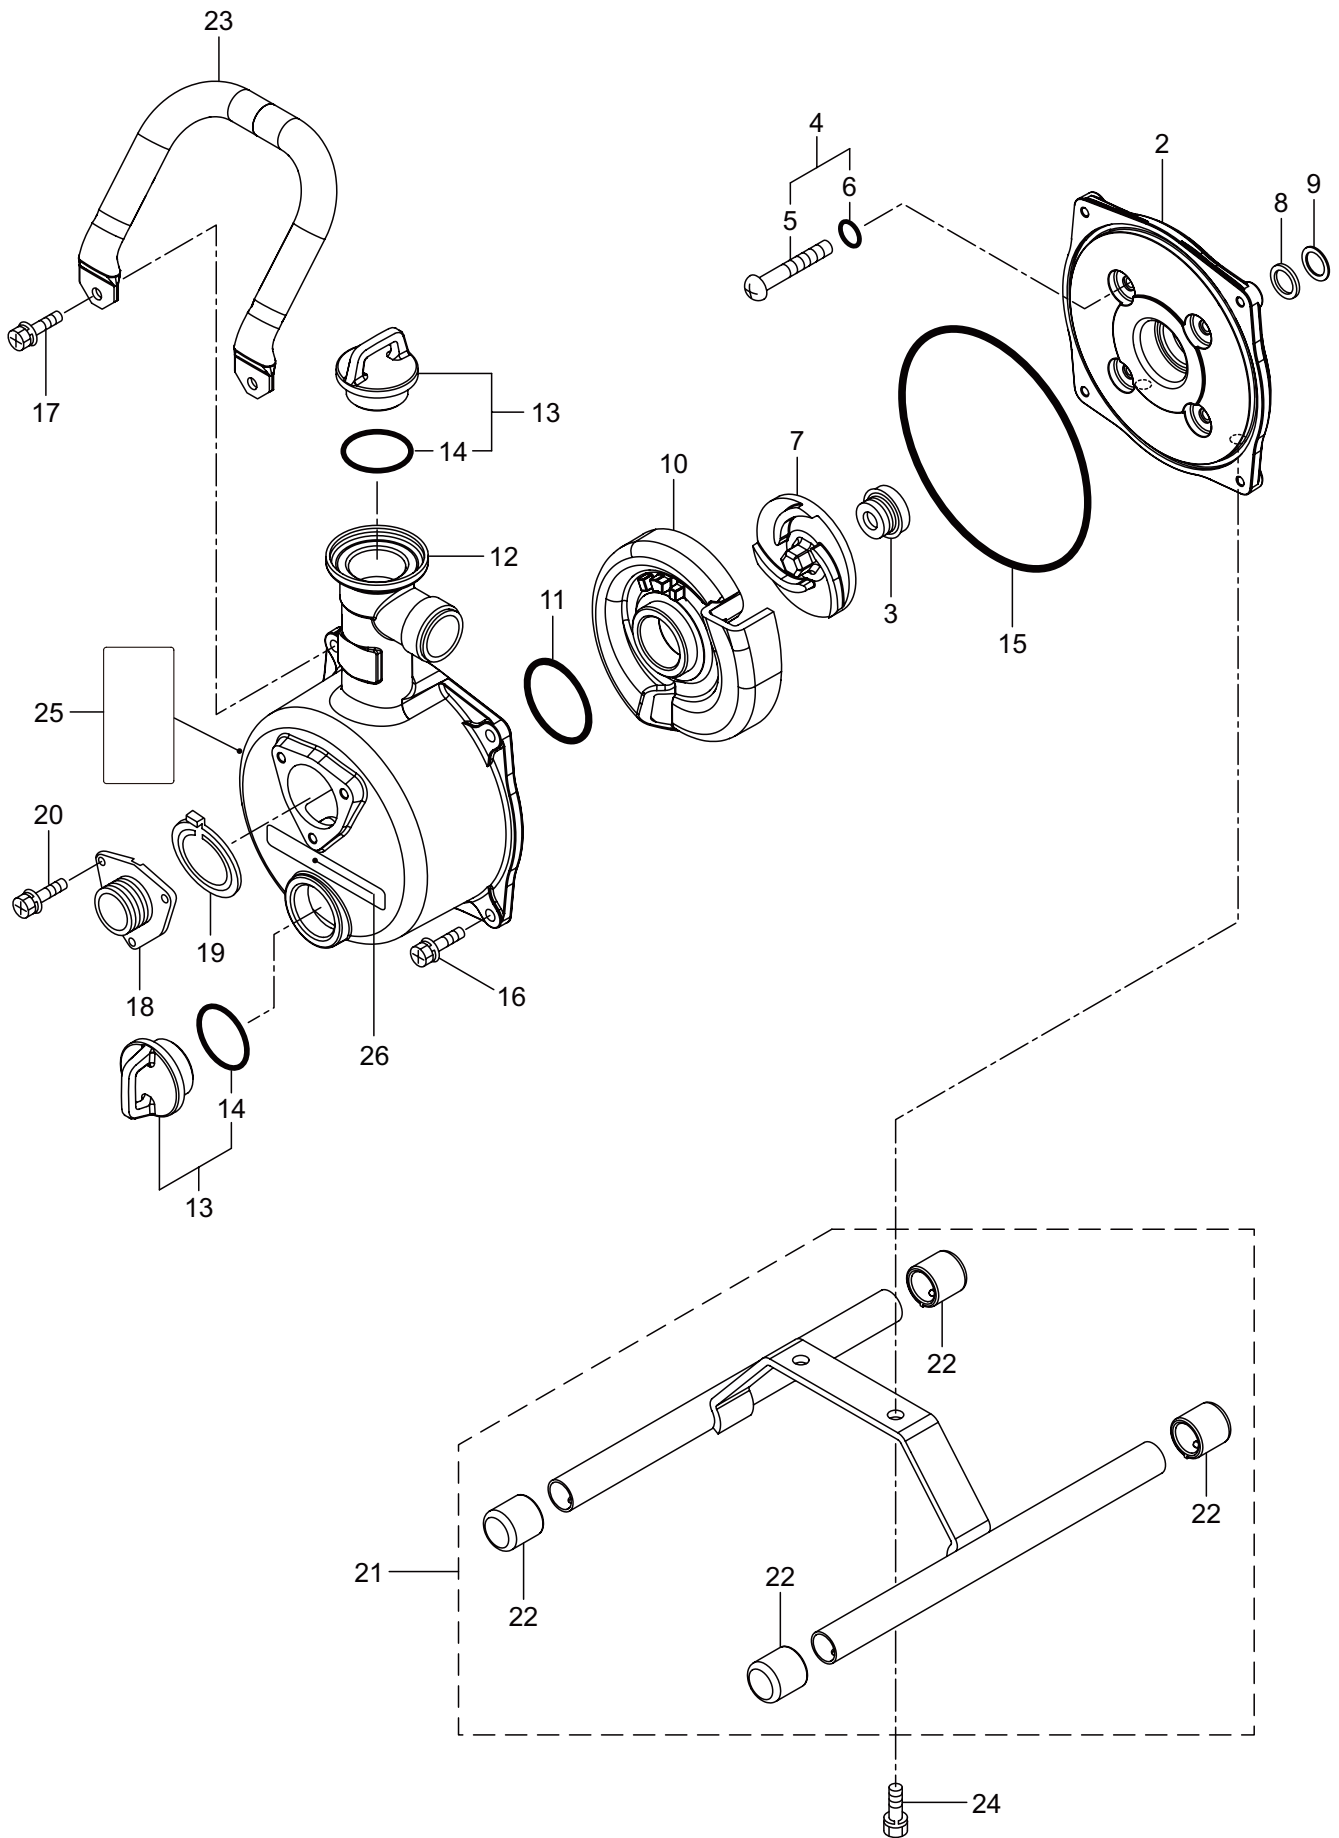

## CONTENTS

1. MAIN BODY .....	1
2. ENGINE .....	3
3. CARBURETOR, FUEL TANK .....	7
4. ACCESSORIES .....	11

2021. 09.

P/N 525240

MIP2534S  
1. MAIN BODY

Ref. No.	Part No.	Part Name	Q'ty	Remarks
1-1	332334	MIP2534S	1	
1-2	246720	Casing Cover	1	
1-3	240002	Mechanical Seal	1	
1-4	547013	Screw	4	Incl.5,6
1-5	550162	Screw	4	M5x0.8x40
1-6	013918	O-Ring	4	S5
1-7	246721	Impeller	1	
1-8	284812	Spacer	1	T0.5
1-9	284813	Spacer	1	T0.3
1-10	246722	Scroll	1	
1-11	027533	O-Ring	1	P42
1-12	246723	Casing	1	
1-13	246724	Plug Ass'y	2	Incl.14
1-14	246726	O-Ring	2	P30
1-15	012615	O-Ring	1	G140
1-16	126541	Bolt	2	M6x20
1-17	092554	Bolt	2	M6x25
1-18	240553	Suction Port	1	
1-19	283914	Check Valve	1	
1-20	125824	Bolt	3	M6x16
1-21	246727	Base Ass'y	1	Incl.22
1-22	246729	Pad	4	
1-23	246730	Handle	1	
1-24	092513	Bolt	2	M8x16
1-25	248484	Label	1	MIP2534
1-26	248490	Label	1	MIP2534S

# MIP2534S 2. ENGINE

Ref. No.	Part No.	Part Name	Q'ty	Remarks
2-46	261256	Cap Screw	2	M4x25
2-47	285982	Spark Plug	1	NGK BPM8Y
2-48	284693	Stop Switch Ass'y	1	
2-49	269419	Stay	1	
2-50	284635	Coller	1	
2-51	269189	Grommet	1	
2-52	269481	Shaft	1	
2-53	265312	Screw	3	M6x15
2-54	273254	Starter Ass'y	1	Incl.55-66
2-55	283504	Reel	1	
2-56	283505	Cam Plate	1	
2-57	283506	Spring	1	
2-58	261721	Spiral Spring	1	
2-59	267213	Screw	1	
2-60	273261	Rope Ass'y	1	Incl.61-63
2-61	283579	Stater Rope	1	
2-62	287651	Starter Grip	1	
2-63	283511	Rope Stopper	1	
2-64	277328	Cover	1	
2-65	273037	Screw	1	
2-66	283575	Starter Pawl Ass'y	1	
2-67	284698	Adapter Ass'y	1	
2-68	283391	Cap Screw	2	M4x20
2-69	265726	Cap Screw	4	M4x16
2-70	282096	Cap Screw	1	M4x16WSW
2-71	248478	Label	1	CER300MP
2-72	248483	Label	1	MIP2534S
2-73	284587	Label	1	