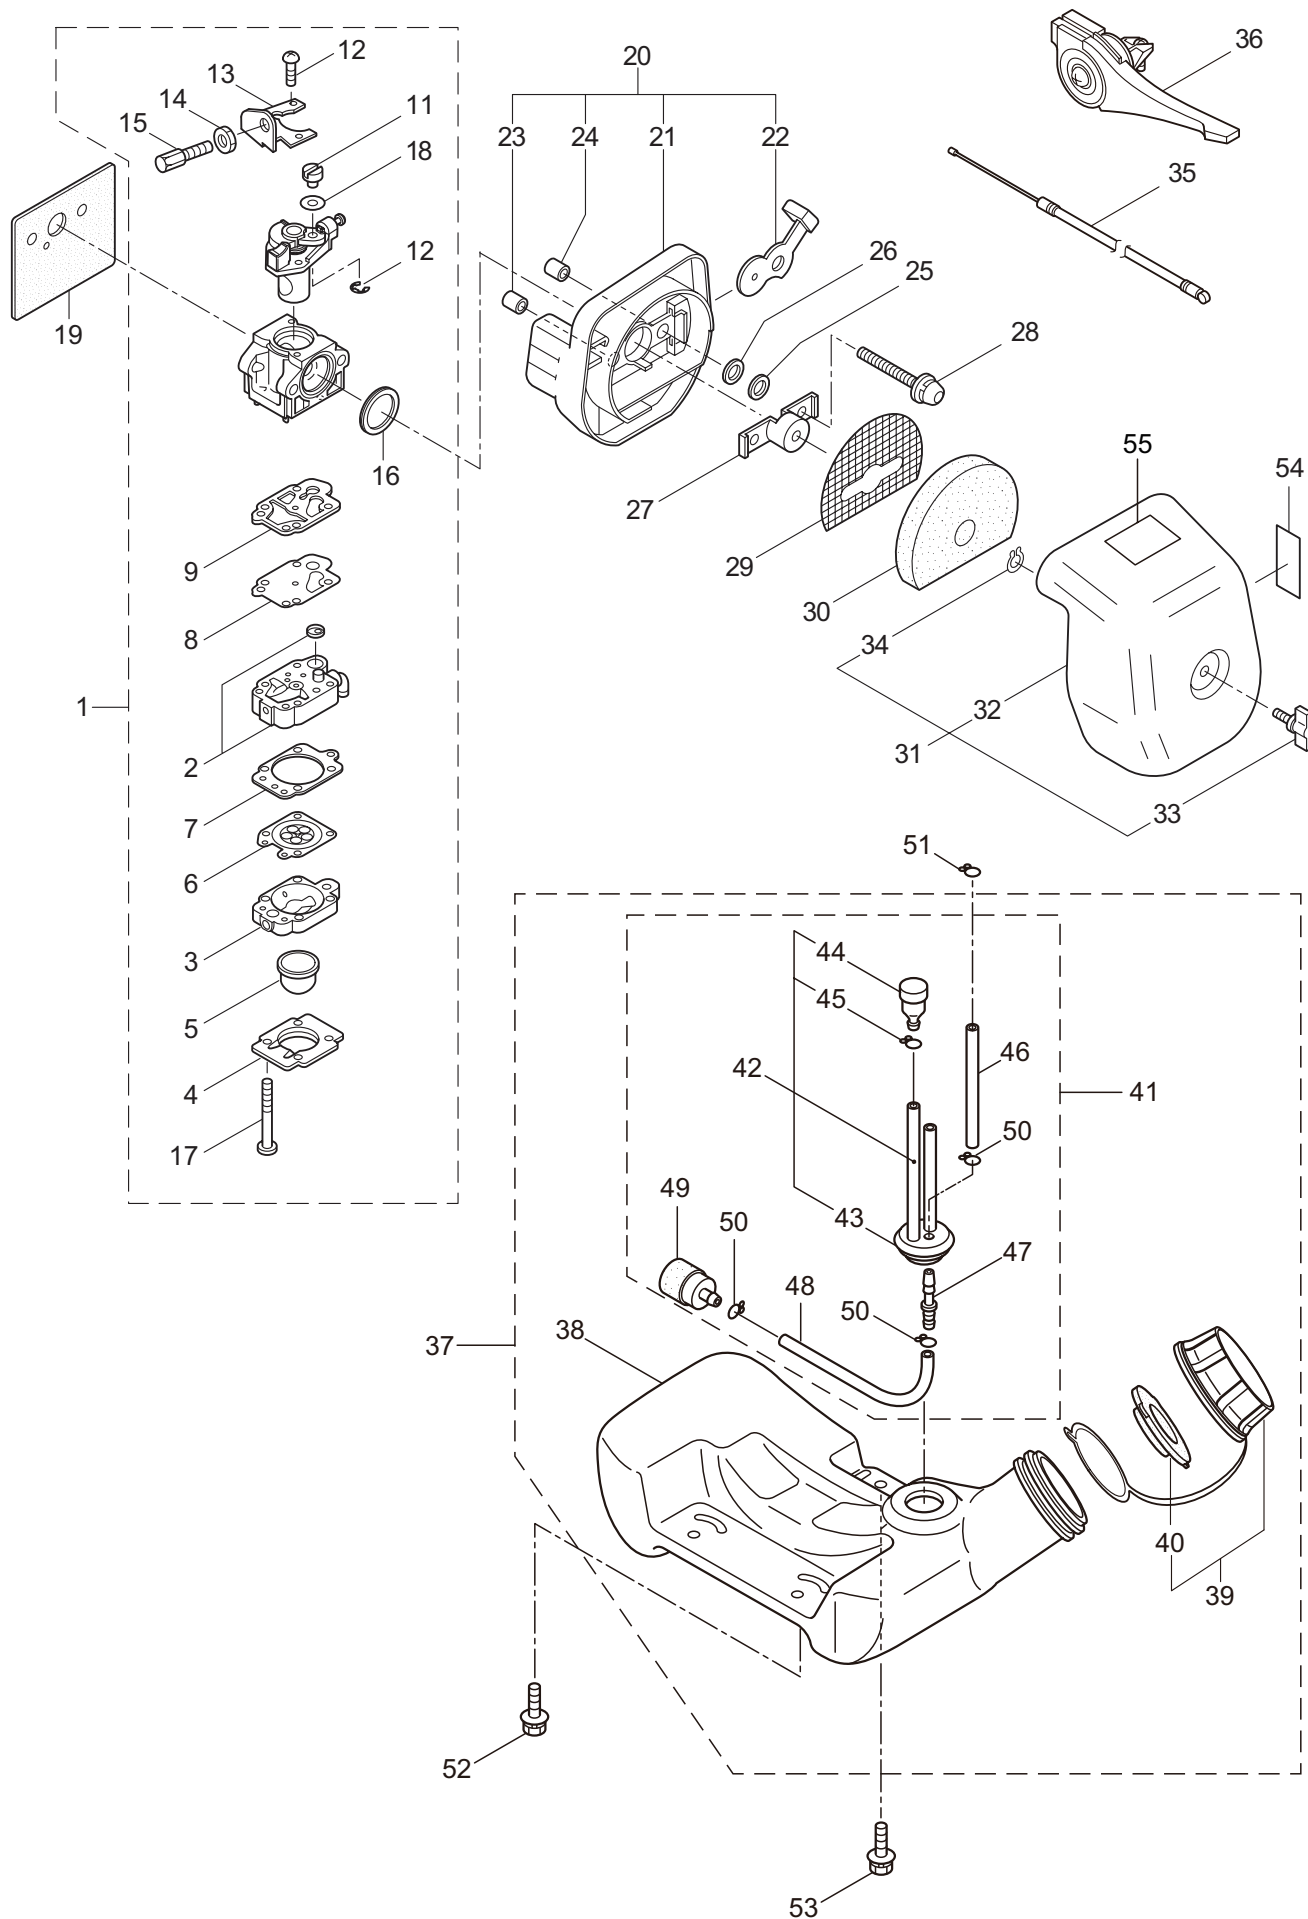

MIP2534S

3. CARBURETOR, FUEL TANK

Ref. No.	Part No.	Part Name	Q'ty	Remarks
3-46	289028	Pipe A	1	3x5x53L 3x5x100L
3-47	288921	Joint	1	
3-48	289033	Pipe	1	
3-49	277887	Filter Ass'y	1	
3-50	261117	Clip	3	
3-51	261117	Clip	1	M5x20 M5x18 Choke
3-52	281714	Cap Screw	2	
3-53	284695	Screw	1	
3-54	261352	Label	1	
3-55	285188	Label	1