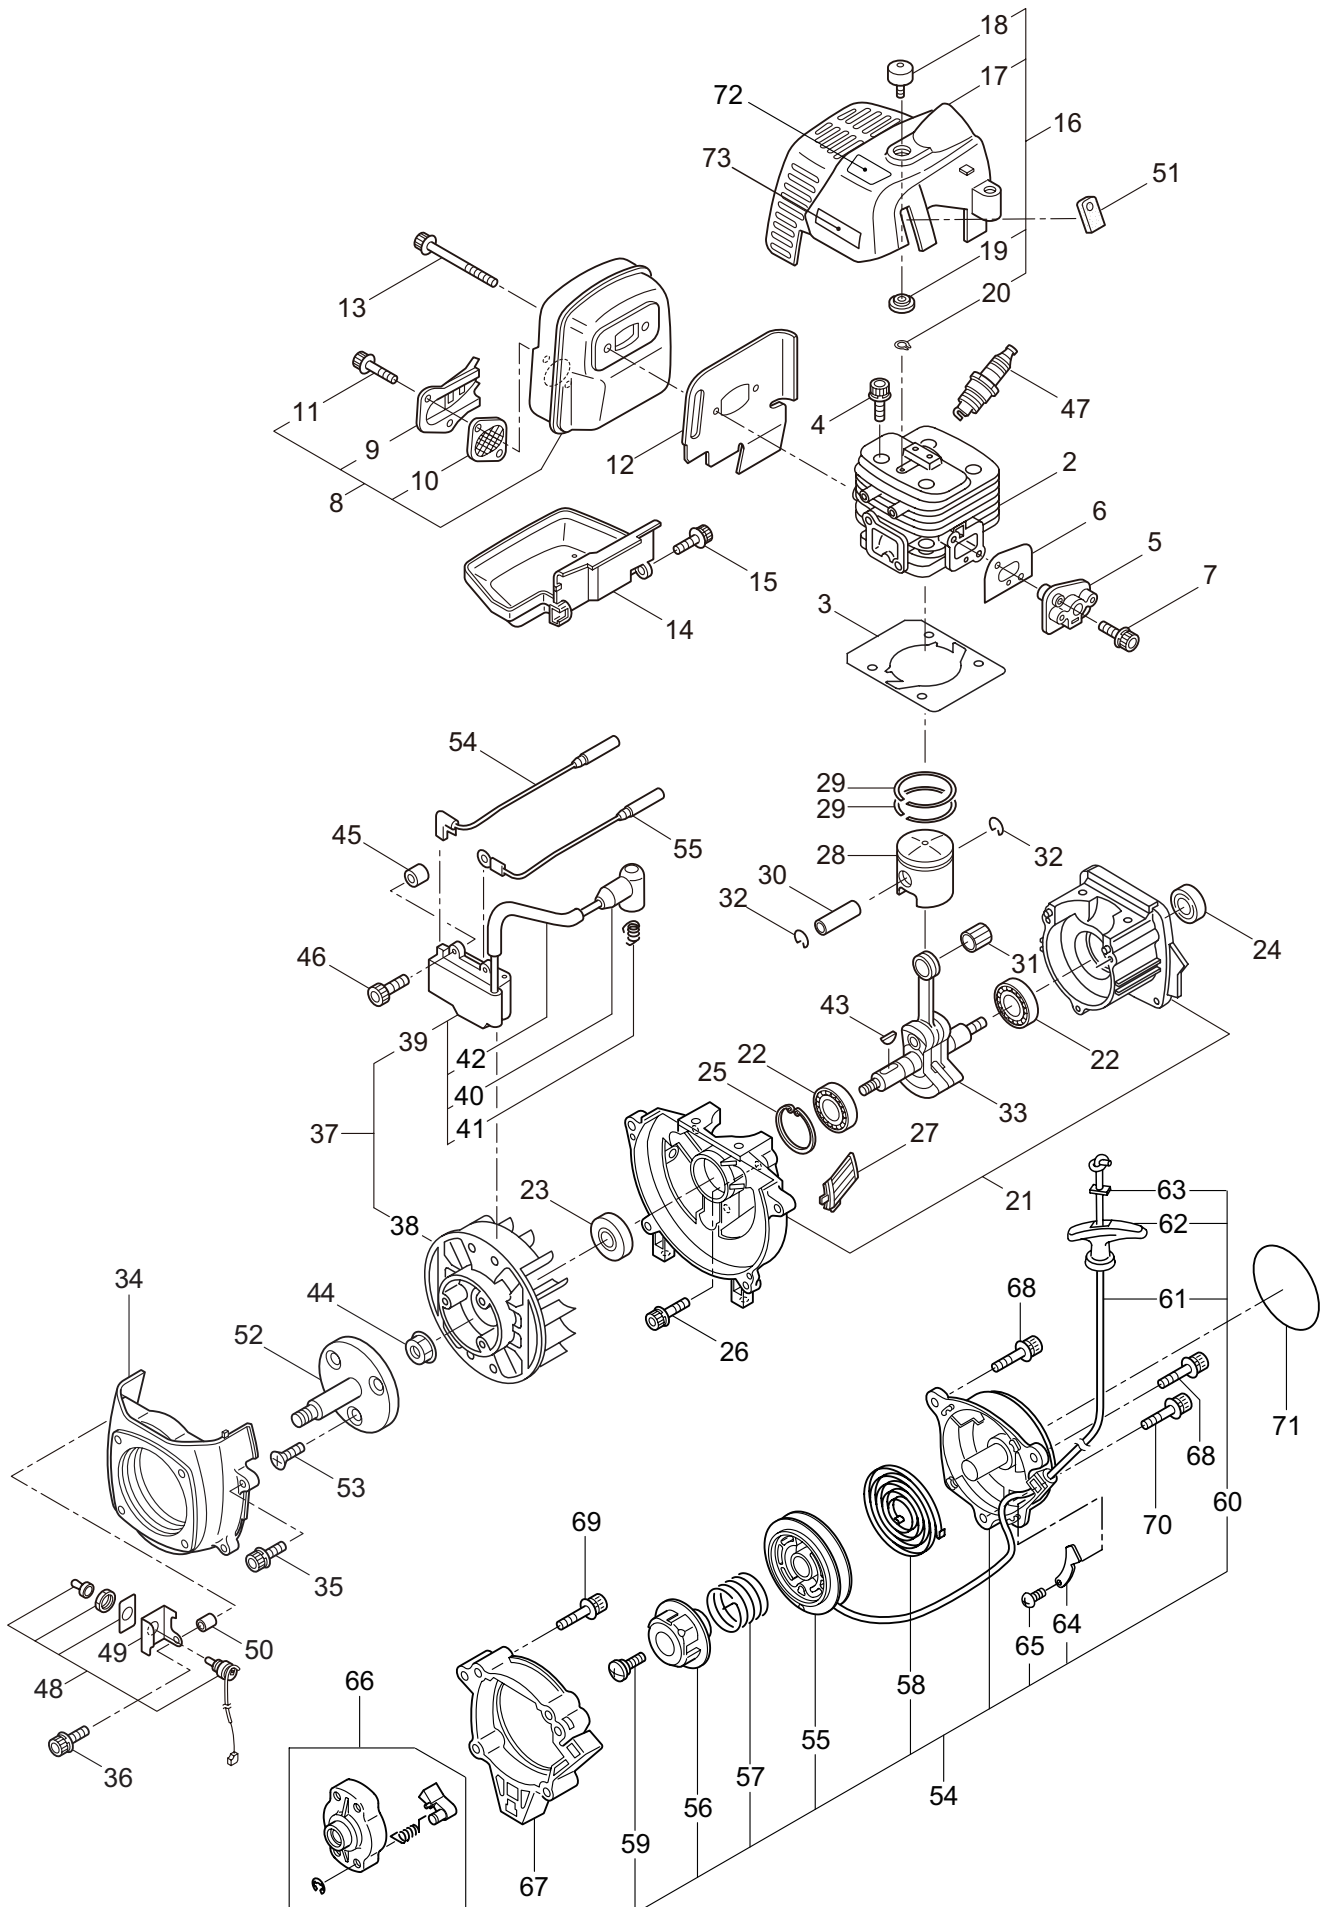

MIP2534S
2. ENGINE

Ref. No.	Part No.	Part Name	Q'ty	Remarks
2-1	875594	Engine	1	CE300/117
2-2	286791	Cylinder	1	
2-3	286846	Gasket	1	
2-4	261250	Cap Screw	4	M5x20
2-5	269144	Insulator	1	New gasket required
2-6	267049	Gasket	1	
2-7	265924	Cap Screw	2	M5x25
2-8	283007	Muffler Ass'y	1	Incl.9-11
2-9	268171	Muffler Tail	1	
2-10	267056	Spark Arrester	1	
2-11	265107	Cap Screw	2	M4x10
2-12	281440	Gasket	1	
2-13	266402	Cap Screw	2	M5x55
2-14	281435	Under Cover	1	
2-15	267191	Cap Screw	1	M5x16
2-16	286707	Top Cover Ass'y	1	Incl.17-20
2-17	281434	Top Cover	1	
2-18	286300	Knob	1	
2-19	261020	Spacer	1	
2-20	261734	Snap Ring	1	#5
2-21	286851	Crankcase	1	
2-22	280488	Bearing	2	PPL 6001
2-23	261492	Oil Seal	1	ISCD12287
2-24	261386	Oil Seal	1	ISCD12227
2-25	055185	Snap Ring	1	H28
2-26	261612	Cap Screw	3	M5x30
2-27	281442	Screen	1	
2-28	283380	Piston	1	
2-29	265067	Piston Ring	2	(2)Required
2-30	265068	Piston Pin	1	
2-31	265225	Bearing,Needle	1	
2-32	261393	Clip,Piston Pin	2	
2-33	265141	Crankshaft/Conn.Rod Ass'y	1	
2-34	281433	Fan Cover	1	
2-35	261250	Cap Screw	3	M5x20
2-36	261246	Cap Screw	1	M5x25
2-37	286888	Magneto Ass'y	1	Incl.38-42
2-38	286889	Rotor/Fan	1	
2-39	281746	Ignition Coil Ass'y	1	Incl.40-42
2-40	269714	Plug Boot	1	
2-41	269715	Connector	1	
2-42	281756	Insulator	1	
2-43	261076	Woodruff Key	1	3x10
2-44	261417	Nut,Rotor	1	M8
2-45	280381	Spacer	2