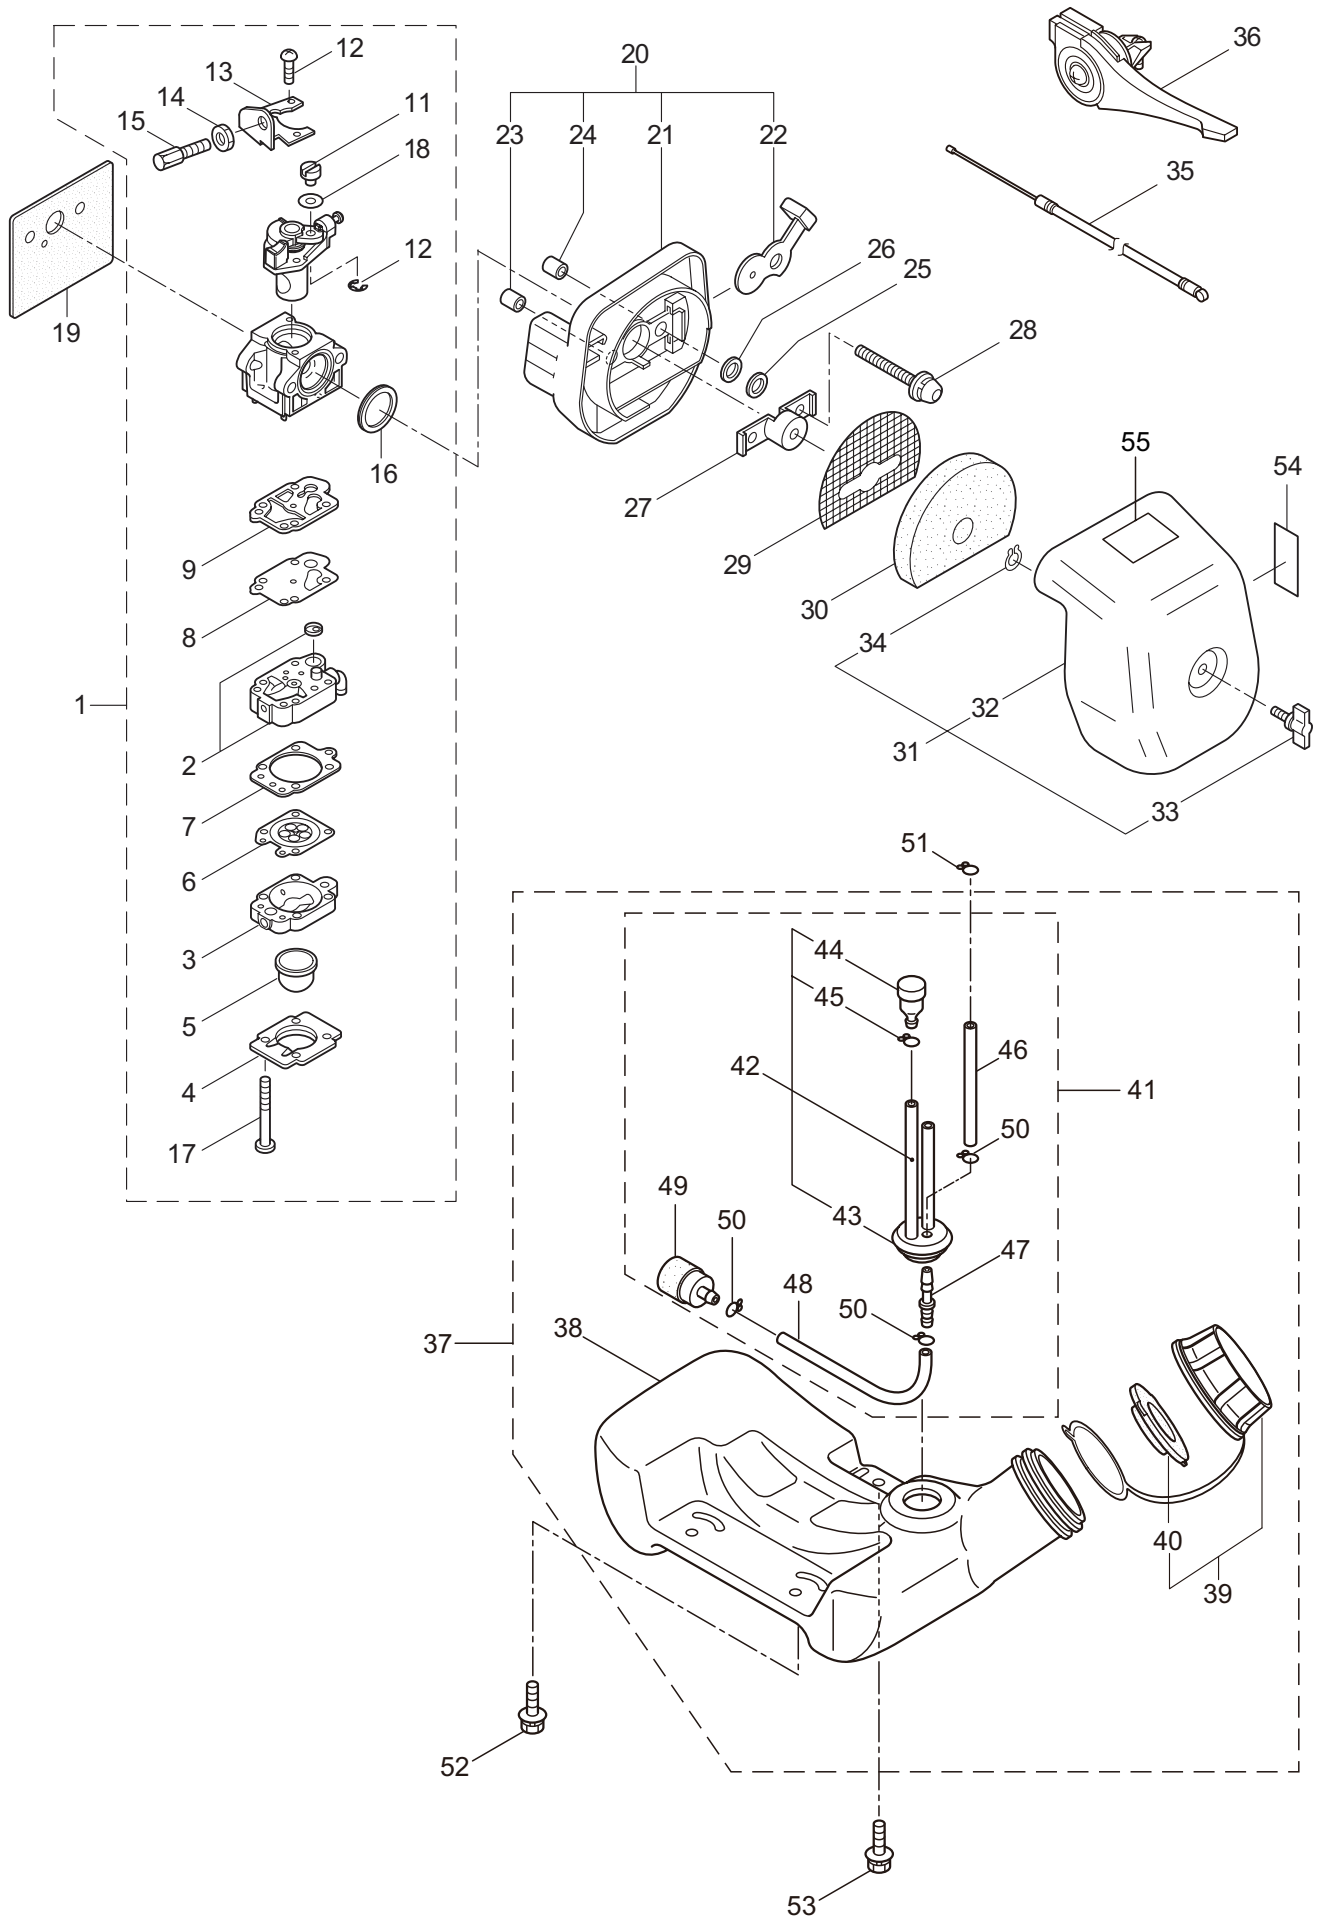

MIP2534S

3. CARBURETOR, FUEL TANK

Ref. No.	Part No.	Part Name	Q'ty	Remarks	
3-1	282633	Carburetor Ass'y	1	Incl.2-18 New gasket required	
3-2	264155	Pump Body	1		
3-3	262991	Purge Body	1		
3-4	262992	Cover Plate	1		
3-5	261874	Primer Bulb	1		
3-6	283905	Diaphragm, Meterring	1		
3-7	262993	Gasket	1		
3-8	262994	Diaphragm,Fuel Pump	1		
3-9	282576	Gasket	1		
3-10	261876	E-Ring	1		
3-11	261658	Swivel	1	M6	
3-12	261875	Screw	2		
3-13	264677	Bracket	1		
3-14	261878	Nut	1		
3-15	263994	Adapter	1		
3-16	261657	Packing	1	Incl.21-24	
3-17	262996	Screw	4		
3-18	264678	Washer	1		
3-19	269762	Gasket	1		
3-20	268055	Air Filter Case Ass'y	1		
3-21	268056	Air Filter Case	1	5.5x7.1x6L	
3-22	268057	Valve	1		
3-23	268157	Sleeve	1		
3-24	268412	Sleeve	1		
3-25	263345	Packing	1		
3-26	263942	Washer	1	7.2x12xt0.15	
3-27	263815	Stay	1	M5x60	
3-28	264016	Cap Screw	2		
3-29	265026	Screen	1		
3-30	265027	Foam Element	1		
3-31	268058	Air Filter Cover Ass'y	1		Incl.32-34
3-32	268059	Air Filter Cover	1	#5	
3-33	281438	Knob	1		
3-34	261734	Snap Ring	1		
3-35	284685	Cable Comp	1		
3-36	287666	Throttle Lever	1		Incl.38-50
3-37	248481	Fuel Tank Ass'y	1		
3-38	285224	Fuel Tank	1		
3-39	289046	Tank Cap Ass'y	1		
3-40	287058	Gasket	1		
3-41	289035	Fuel Pipe Pick-up Ass'y	1	Incl.42-50	
3-42	289036	Fuel Pipe Ass'y	1	Incl.43-45	
3-43	268065	Grommet	1		
3-44	261590	Breather	1		
3-45	261117	Clip	1