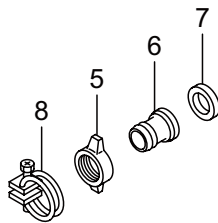

MIP2534S
4. ACCESSORIES

Ref. No.	Part No.	Part Name	Q'ty	Remarks
4-1	248487	Instruction Manual	1	MIP2534S
4-2	240027	Hose	1	25x3m
4-3	284300	Strainer	1	
4-4	210418	Box Spanner	1	13x19x(+)
4-5	272283	Hose Coupling	2	
4-6	240858	Hose Coupling	2	
4-7	240859	Packing	2	
4-8	284301	Hose Band	3	
4-9	240860	Hose Coupling	1	
4-10	240861	Hose Coupling	1	
4-11	284562	One Touch Coupling	2