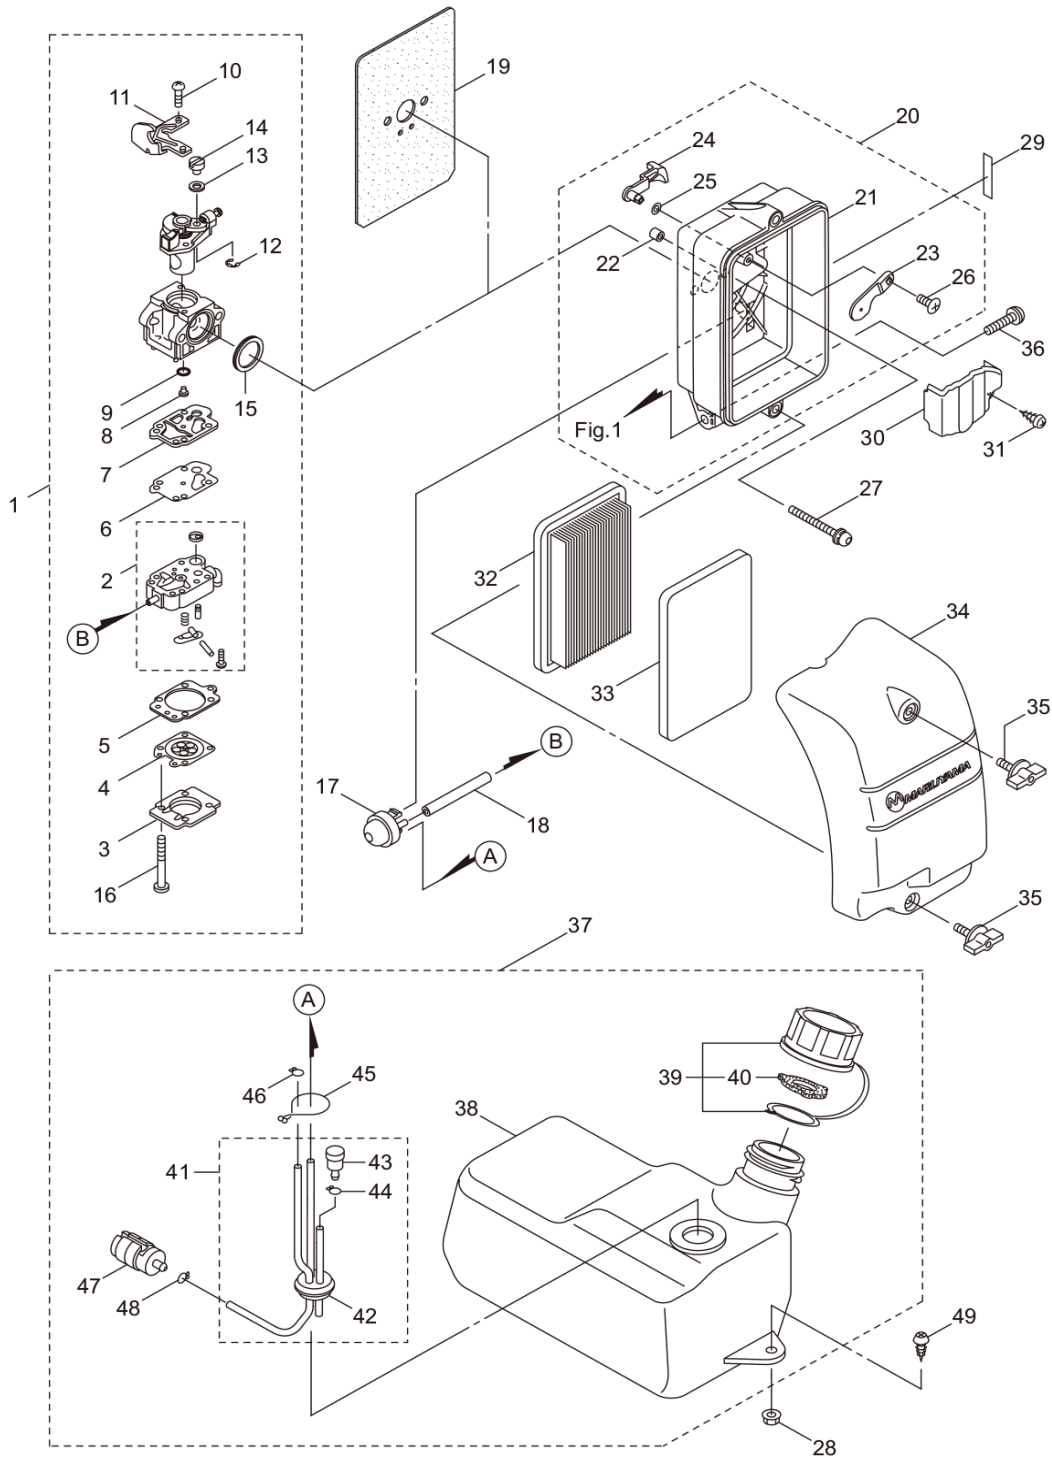

BL70-HA
3. ENGINE (Carburetor, Fuel Tank)

Status	Position	Parts Number	Parts Name	Unit Quantity	Set Unit Quantity	Specification	Remarks	Maker code
	1	248002	CARBURETOR ASSY	1		WYK-548	Incl.2-16	
	2	283124	CARBURETOR BODY	1		WB5-7437		
	3	263726	COVER PLATE	1		WB21-158