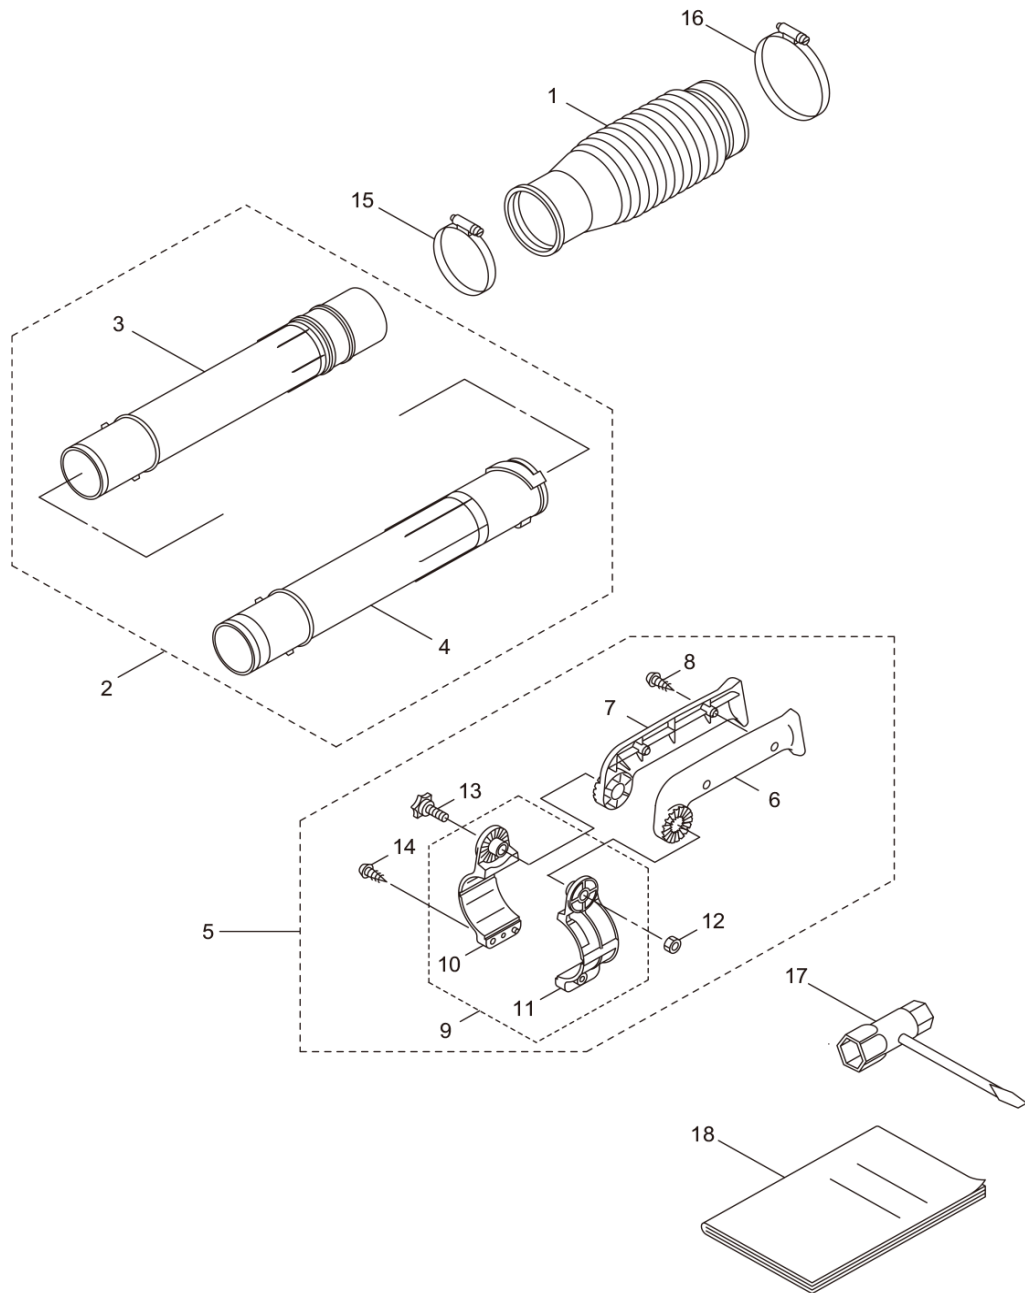

BL70-HA
4. ACCESSORIES

Status	Position	Parts Number	Parts Name	Unit Quantity	Set Unit Quantity	Specification	Remarks	Maker code
	1	662555	FLEXIBLE PIPE	1				
	2	127724	FLEXIBLE PIPE	1		MD180DX	Incl.3,4	
	3	122395	SWIVEL PIPE	1		㊦