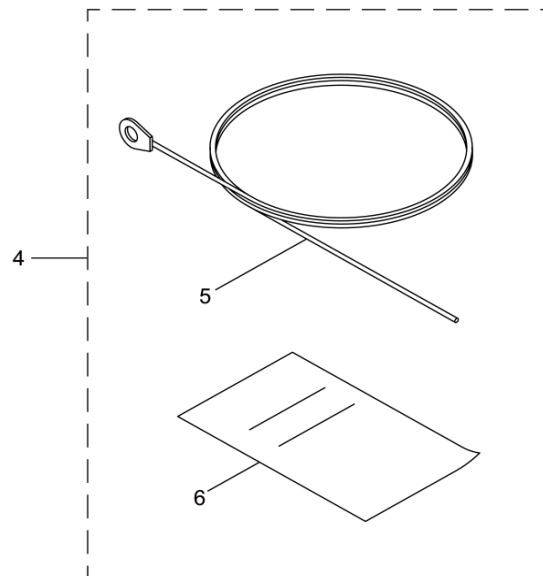

BL70-HA
5. OPTIONAL PARTS

Status	Position	Parts Number	Parts Name	Unit Quantity	Set Unit Quantity	Specification	Remarks	Maker code
	1	125439	HIP BELT ASSY	1				
	2	131870	TORNADO TIP BLOWER NOZZLE	1				
	3	125146	CONE PIPE	1		㊦