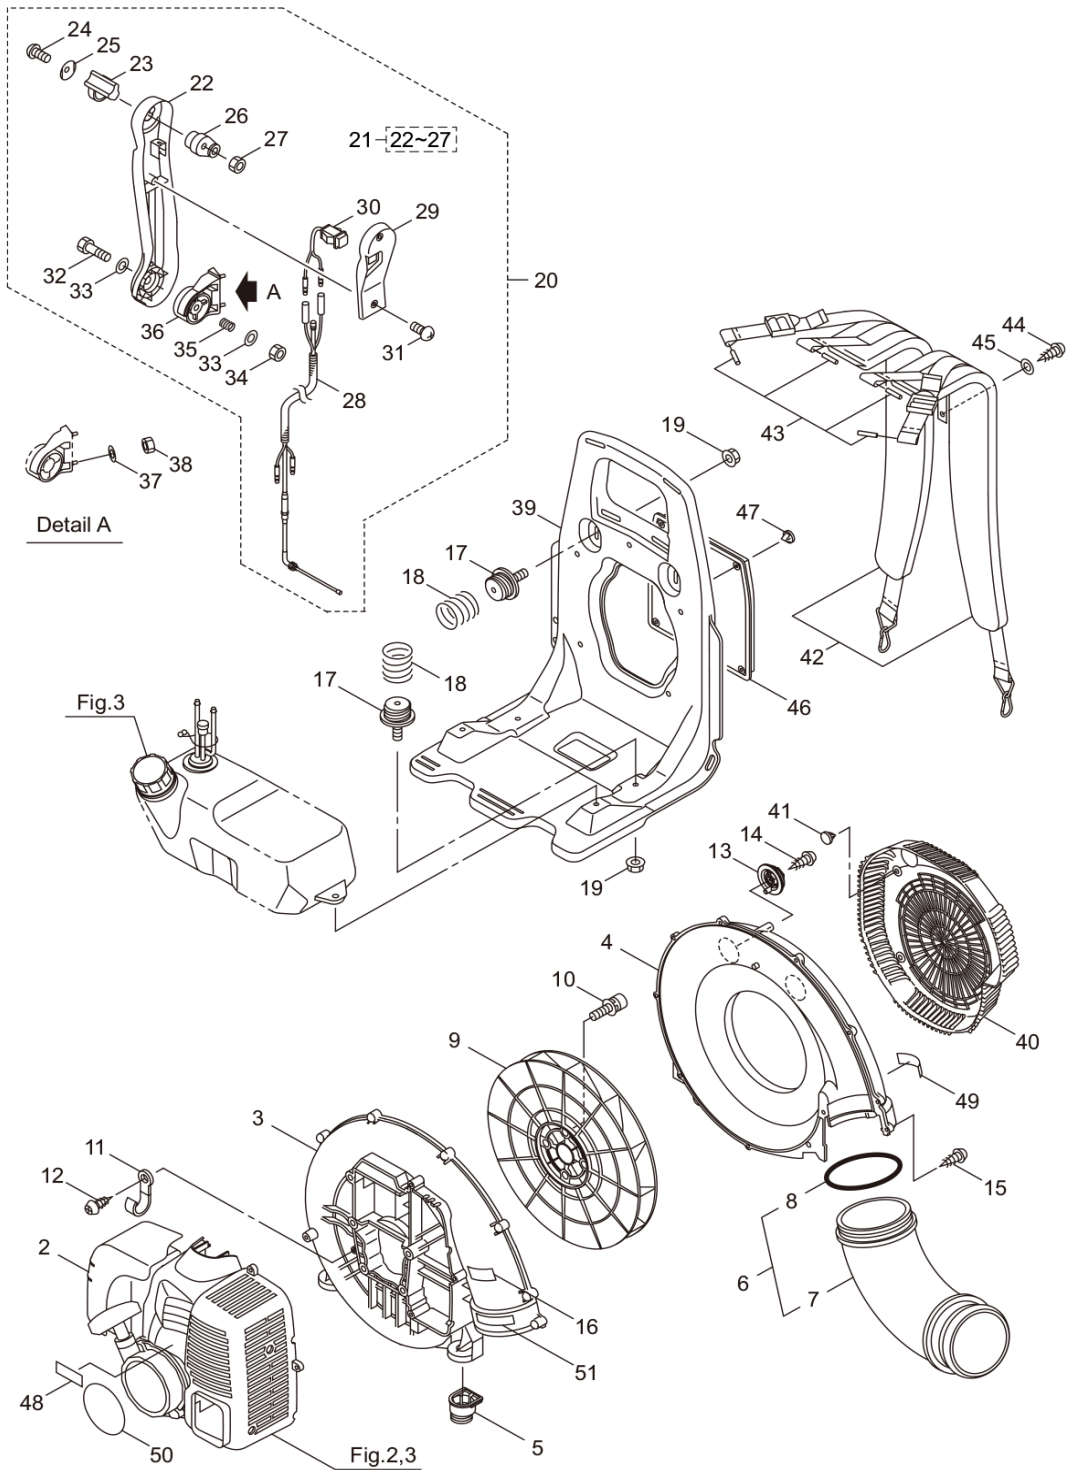

BL70-HA
1. FRAME & BLOWER

Status	Position	Parts Number	Parts Name	Unit Quantity	Set Unit Quantity	Specification	Remarks	Maker code
	1	395884	BL70-HA(MUS)	1				
	2	247930	ENGINE CE600/01	1		BL70	CE600/01