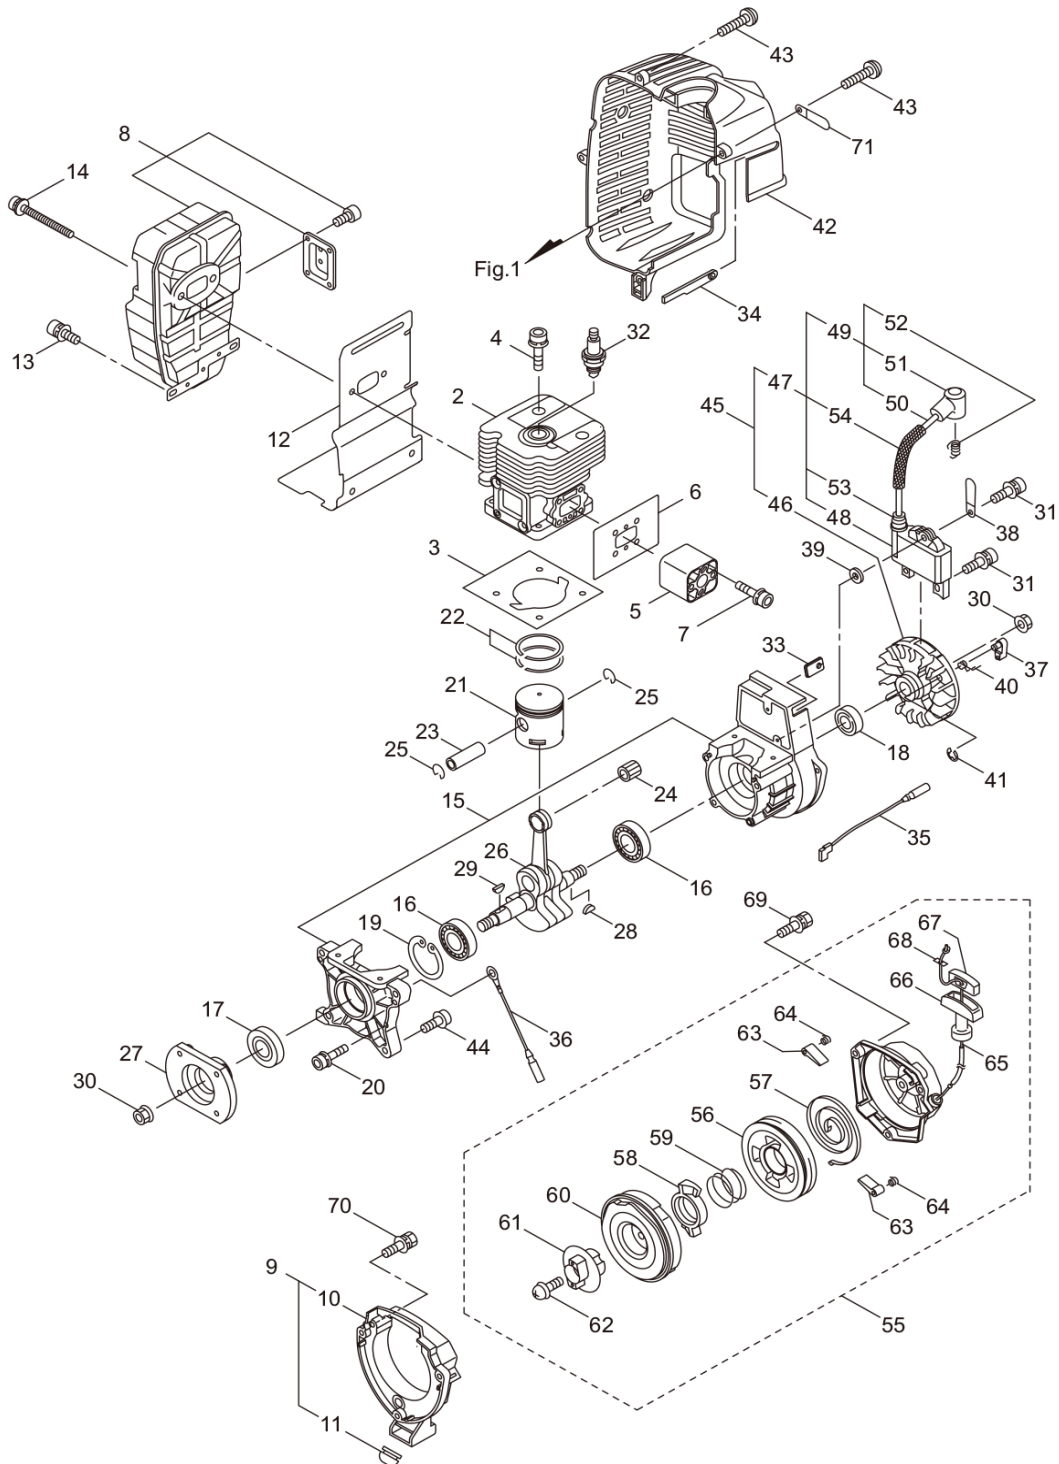

BL70-HA
2. ENGINE (Cylinder, Crankcase)

Status	Position	Parts Number	Parts Name	Unit Quantity	Set Unit Quantity	Specification	Remarks	Maker code
	1	247930	ENGINE CE600/01	1		BL70	CE600/01	
	2	279708	CYLINDER COMP.	1				
	3	279737	GASKET	1		S-2310 T1.5