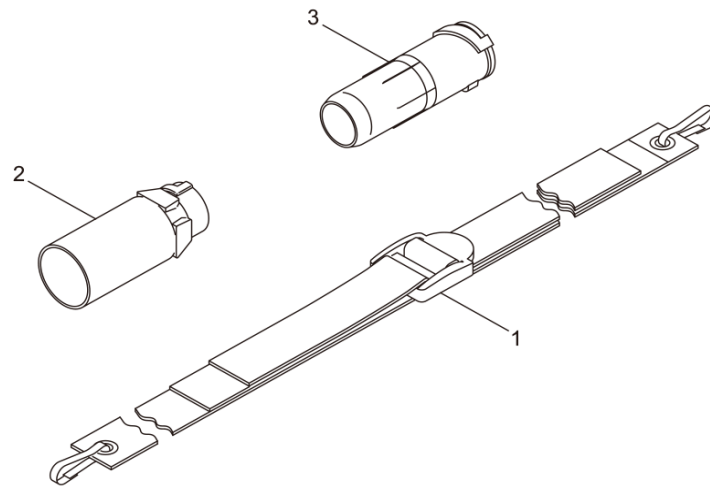

BL70-HA
5. OPTIONAL PARTS

Status	Position	Parts Number	Parts Name	Unit Quantity	Set Unit Quantity	Specification	Remarks	Maker code
	1	125439	HIP BELT ASSY	1				
	2	131870	TORNADO TIP BLOWER NOZZLE	1				
	3	125146	CONE PIPE	1		㊦