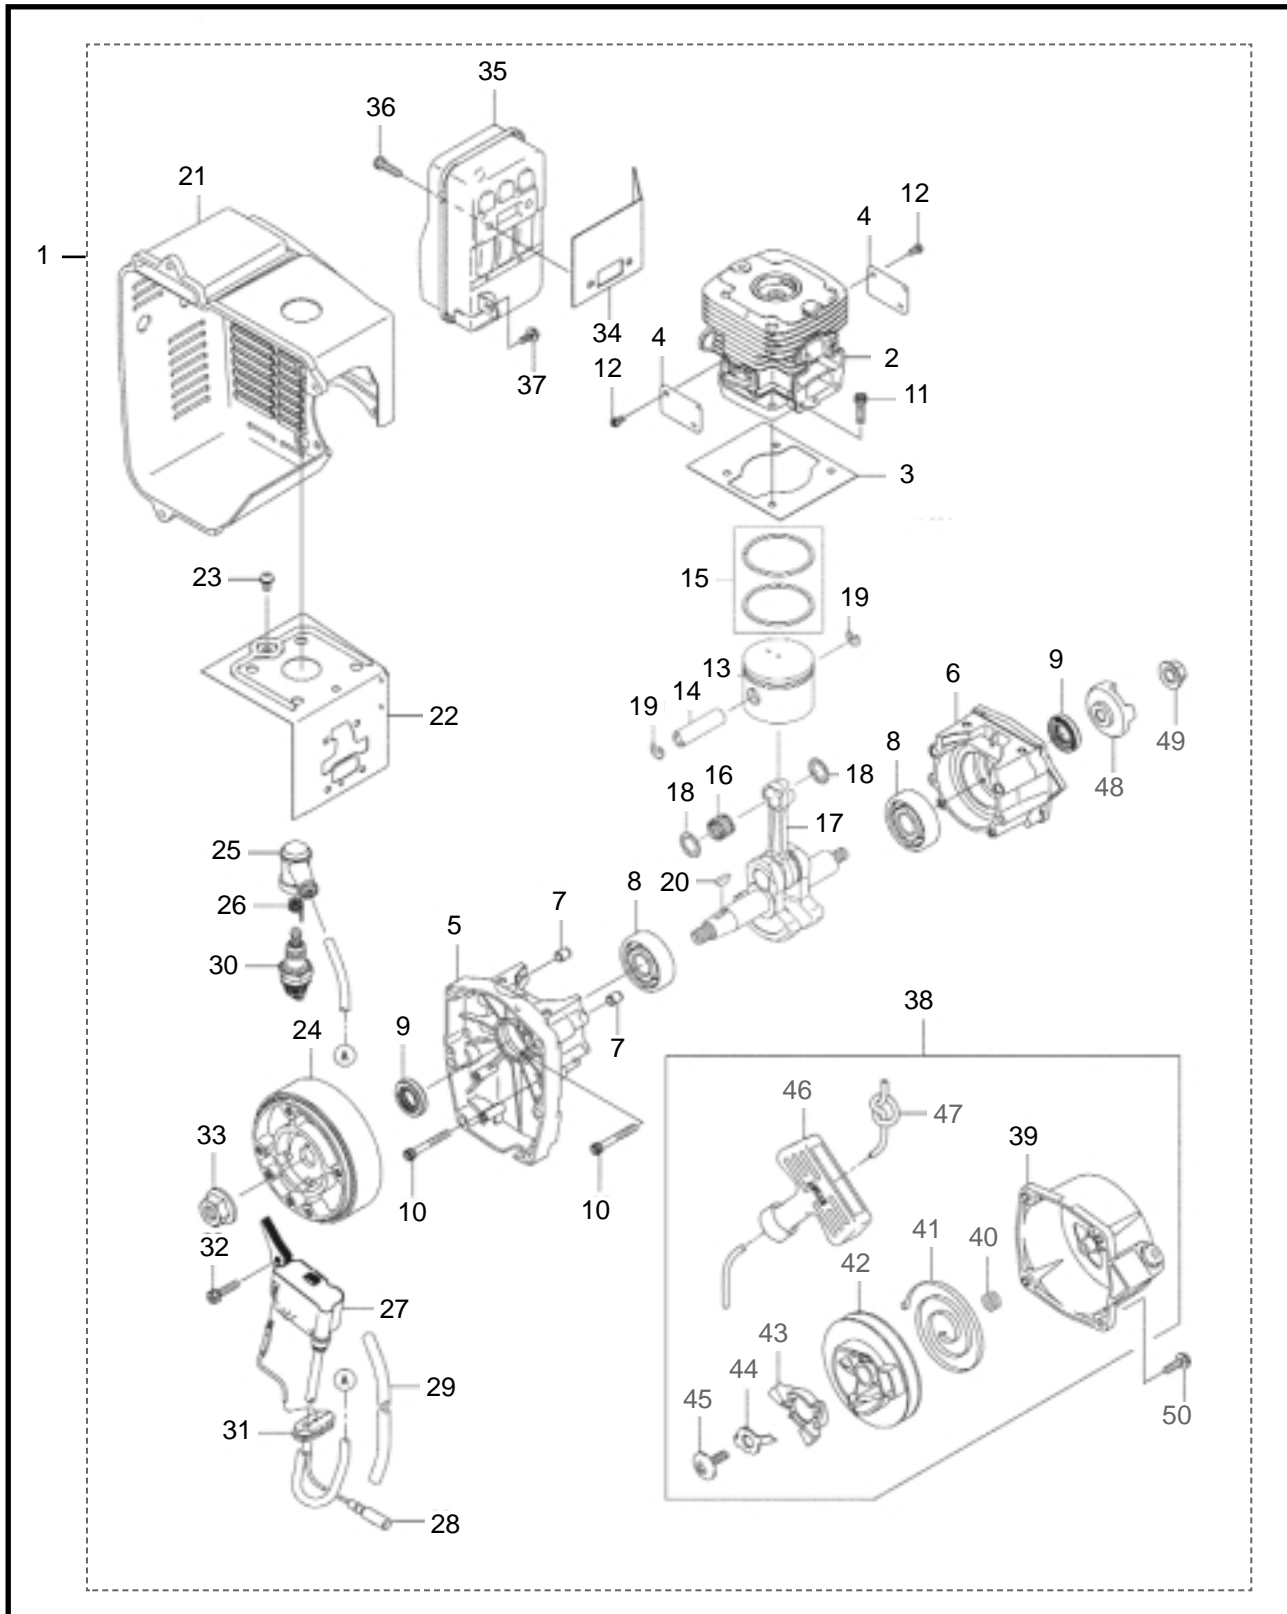

4 ILLUSTRATED PARTS LIST
BL8100

MAIN BODY

REF #	PART #	DESCRIPTION	Q'TY.	NOTES
40	100749	Fastener	4	
41	120154	Fuel Tank	1	
42	125561	Screw	2	M5X14(W16XT1.6)
43	125437	Label	1	BL8100
44	123954	Label	1	Recoil
45	266959	Label	1	CE-caution
46	125747	Label	1	
47	121132	Label	1	

6 ILLUSTRATED PARTS LIST

BL8100

ENGINE

Ref #	Part #	Description	Q'ty.	Notes
1	125402	Engine	1	
2	649312	Cylinder	1	
3	649313	Gasket, Cylinder	1	
4	649314	Plate	2	
5	649315	Crankcase	1	
6	649316	Crankcase	1	
7	573908	Pin	2	
8	649317	Bearing	2	
9	649318	Oil Seal	2	
10	649319	Bolt	4	M5X40
11	649320	Bolt	4	
12	943572	Screw	4	
13	649321	Piston	1	
14	649322	Piston Pin	1	
15	649323	Piston Ring Set	1	
16	649325	Bearing	1	
17	649326	Crankshaft Ass'y	1	
18	649327	Spacer	2	
19	943307	Snap Ring	2	
20	071695	Key	1	
21	649328	Shroud	1	
22	649329	Shroud	1	
23	996258	Screw	1	
24	649330	Flywheel	1	
25	591532	Cap, Spark Plug	1	
26	591533	Terminal	1	
27	649331	Ignition Coil Ass'y	1	
28	649332	Lead Wire	1	
29	998411	Tube	1	
30	649333	Spark Plug	1	
31	649334	Grommet	1	
32	649335	Bolt	2	M4X20
33	649336	Nut	1	M10
34	649353	Gasket	1	
35	649357	Muffler Ass'y	1	
36	649361	Bolt	2	
37	943466	Screw	1	
38	649375	Recoil Starter Ass'y	1	Incl. 39-47
39	649372	Case, Recoil Starter	1	

ENGINE

REF #	PART #	DESCRIPTION	Q'TY.	NOTES
40	649378	Spring	1	
41	649379	Spring, Recoil	1	
42	649376	Reel, Recoil Starter	1	
43	649370	Pawl	1	
44	649371	Retainer	1	
45	649380	Screw	1	
46	649373	Grip, Recoil Starter	1	
47	649377	Rope	1	3.5X1000
48	649374	Pulley, Starting	1	
49	649381	Nut	1	
50	624845	Screw	4	M4X16