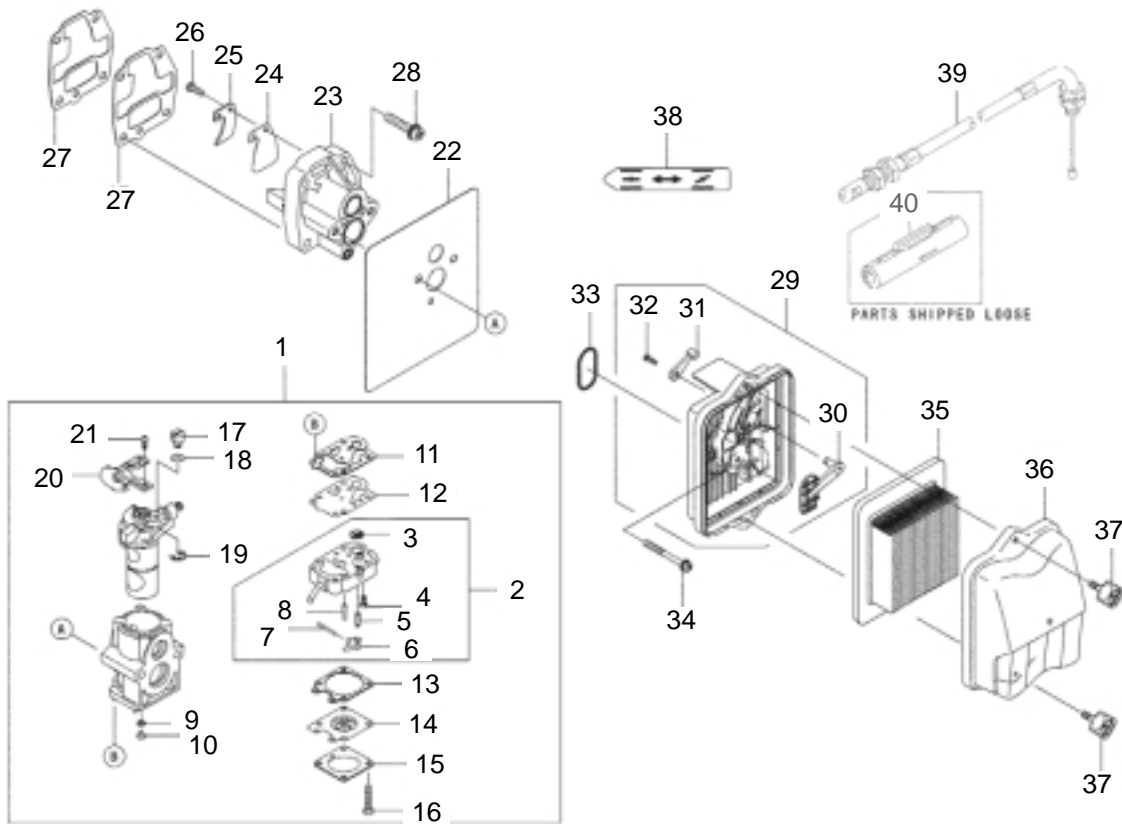

CARBURETOR

REF #	PART #	DESCRIPTION	Q'TY.	NOTES
1	649344	Carburetor Ass'y	1	Incl. 2-21
2	649346	Body	1	Incl. 3-8
3	624430	Filter	1	
4	624432	Screw	1	
5	624431	Valve, Float	1	
6	624429	Lever	1	
7	624433	Pin	1	
8	624434	Spring	1	
9	577182	O-Ring	1	
10	649349	Main Jet	1	
11	634350	Gasket	1	
12	577185	"Diaphragm, Fuel Pump"	1	
13	649339	Gasket	1	
14	634357	"Diaphragm, Metering"	1	
15	649343	Cover	1	
16	649348	Screw	4	
17	598415	Swivel Lug	1	
18	624532	Washer	1	
19	577175	Snap Ring	1	
20	649338	Bracket	1	
21	577179	Screw	2	
22	649341	Gasket	1	
23	649345	insulator	1	
24	649342	"Valve, Reed"	1	
25	649347	Stopper	1	
26	649350	Screw	1	M3X12
27	649340	Gascket	2	
28	577361	Screw	4	
29	649352	Air Filter Case Ass'y	1	Incl. 30-32
30	649356	Valve	1	
31	649355	Lever	1	
32	649358	Screw	1	M3X10
33	649359	O-Ring	1	
34	944305	Screw	2	
35	649351	Air Filter Element Ass'y	1	
36	649354	"Cap, Air Filter"	1	
37	649360	Bolt	2	M5X18
38	598438	Label	1	
39	649337	Throttle Cable	1