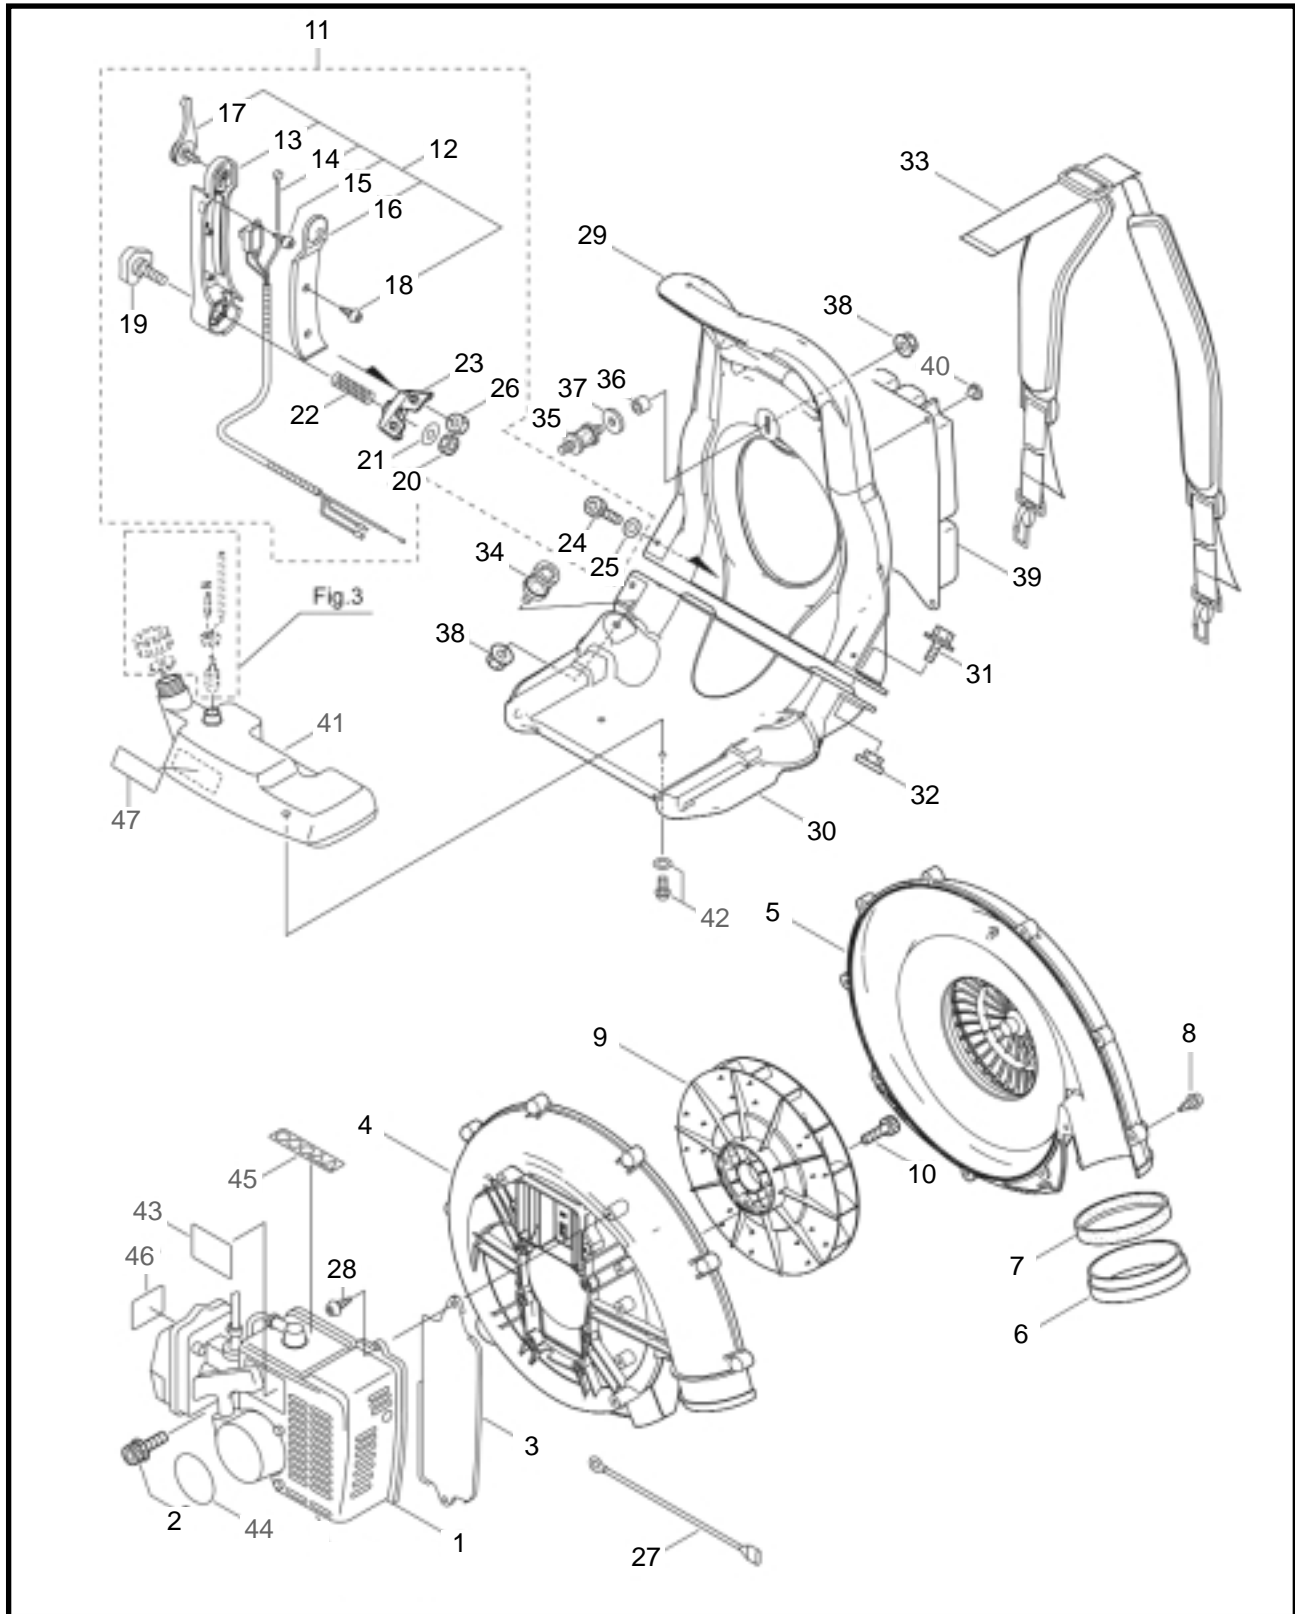

Maruyama. *E x t r a o r d i n a r y .*

2 ILLUSTRATED PARTS LIST
BL8100

MAIN BODY

REF #	PART #	DESCRIPTION	Q'TY.	NOTES
1	125402	Engine	1	TK65
2	125588	Bolt	6	M6X30
3	125404	Gasket	1	
4	125405	Fan Case (Engine side)	1	
5	125410	Fan Case (Frame side)	1	
6	119160	Collar	1	
7	119161	Rubber Band	1	
8	089538	Tapping Screw	10	M5X25
9	125414	Fan	1	
10	125420	Bolt	4	M5X35
11	125421	Throttle Assembly	1	Incl. 13-27
12	125445	Arm Assembly	1	Incl. 14-19
13	123497	Arm	1	
14	125446	Throttle Wire Assembly	1	
15	120502	Tapping Screw	2	
16	125783	Throttle Lever	1	
17	123498	Cover	1	
18	120517	Tapping Screw	3	
19	110271	Knob Bolt	1	M8X45
20	107581	Nylon Nut	1	M8
21	065413	Washer	1	8.5X30XT2.3
22	120721	Spring	1	1.4-43.5L
23	125423	Holder	1	
24	125589	Cap Screw	2	M5X16
25	015479	Washer	2	5.3X16XT1.6
26	125621	Nut	2	M5
27	108634	Ground Wire	1	AVS0.5BX120
28	124971	Tapping Screw	3	M5X16(P-type)
29	125427	Backpack Frame A	1	
30	125429	Backpack Frame B	1	
31	092506	Bolt	4	M6X20(SM)
32	109704	Nut	4	M6
33	125432	Shoulder Strap Assembly	1	
34	120615	Buffer	2	
35	101877	Buffer	1	30-M6X14
36	120616	Collar	1	
37	120617	Packing	1	
38	109704	Nut	3	M6
39	119177	Cushion Pad	1	

4 ILLUSTRATED PARTS LIST
BL8100

MAIN BODY

REF #	PART #	DESCRIPTION	Q'TY.	NOTES
40	100749	Fastener	4	
41	120154	Fuel Tank	1	
42	125561	Screw	2	M5X14(W16XT1.6)
43	125437	Label	1	BL8100
44	123954	Label	1	Recoil
45	266959	Label	1	CE-caution
46	125747	Label	1	
47	121132	Label	1	

ENGINE

REF #	PART #	DESCRIPTION	Q'TY.	NOTES
40	649378	Spring	1	
41	649379	Spring, Recoil	1	
42	649376	Reel, Recoil Starter	1	
43	649370	Pawl	1	
44	649371	Retainer	1	
45	649380	Screw	1	
46	649373	Grip, Recoil Starter	1	
47	649377	Rope	1	3.5X1000
48	649374	Pulley, Starting	1	
49	649381	Nut	1	
50	624845	Screw	4	M4X16