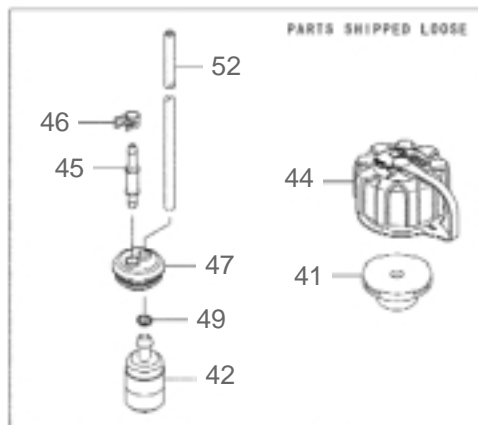

CARBURETOR

REF #	PART #	DESCRIPTION	Q'TY.	NOTES
1	649344	Carburetor Ass'y	1	Incl. 2-21
2	649346	Body	1	Incl. 3-8
3	624430	Filter	1	
4	624432	Screw	1	
5	624431	Valve, Float	1	
6	624429	Lever	1	
7	624433	Pin	1	
8	624434	Spring	1	
9	577182	O-Ring	1	
10	649349	Main Jet	1	
11	634350	Gasket	1	
12	577185	"Diaphragm, Fuel Pump"	1	
13	649339	Gasket	1	
14	634357	"Diaphragm, Metering"	1	
15	649343	Cover	1	
16	649348	Screw	4	
17	598415	Swivel Lug	1	
18	624532	Washer	1	
19	577175	Snap Ring	1	
20	649338	Bracket	1	
21	577179	Screw	2	
22	649341	Gasket	1	
23	649345	insulator	1	
24	649342	"Valve, Reed"	1	
25	649347	Stopper	1	
26	649350	Screw	1	M3X12
27	649340	Gascket	2	
28	577361	Screw	4	
29	649352	Air Filter Case Ass'y	1	Incl. 30-32
30	649356	Valve	1	
31	649355	Lever	1	
32	649358	Screw	1	M3X10
33	649359	O-Ring	1	
34	944305	Screw	2	
35	649351	Air Filter Element Ass'y	1	
36	649354	"Cap, Air Filter"	1	
37	649360	Bolt	2	M5X18
38	598438	Label	1	
39	649337	Throttle Cable	1