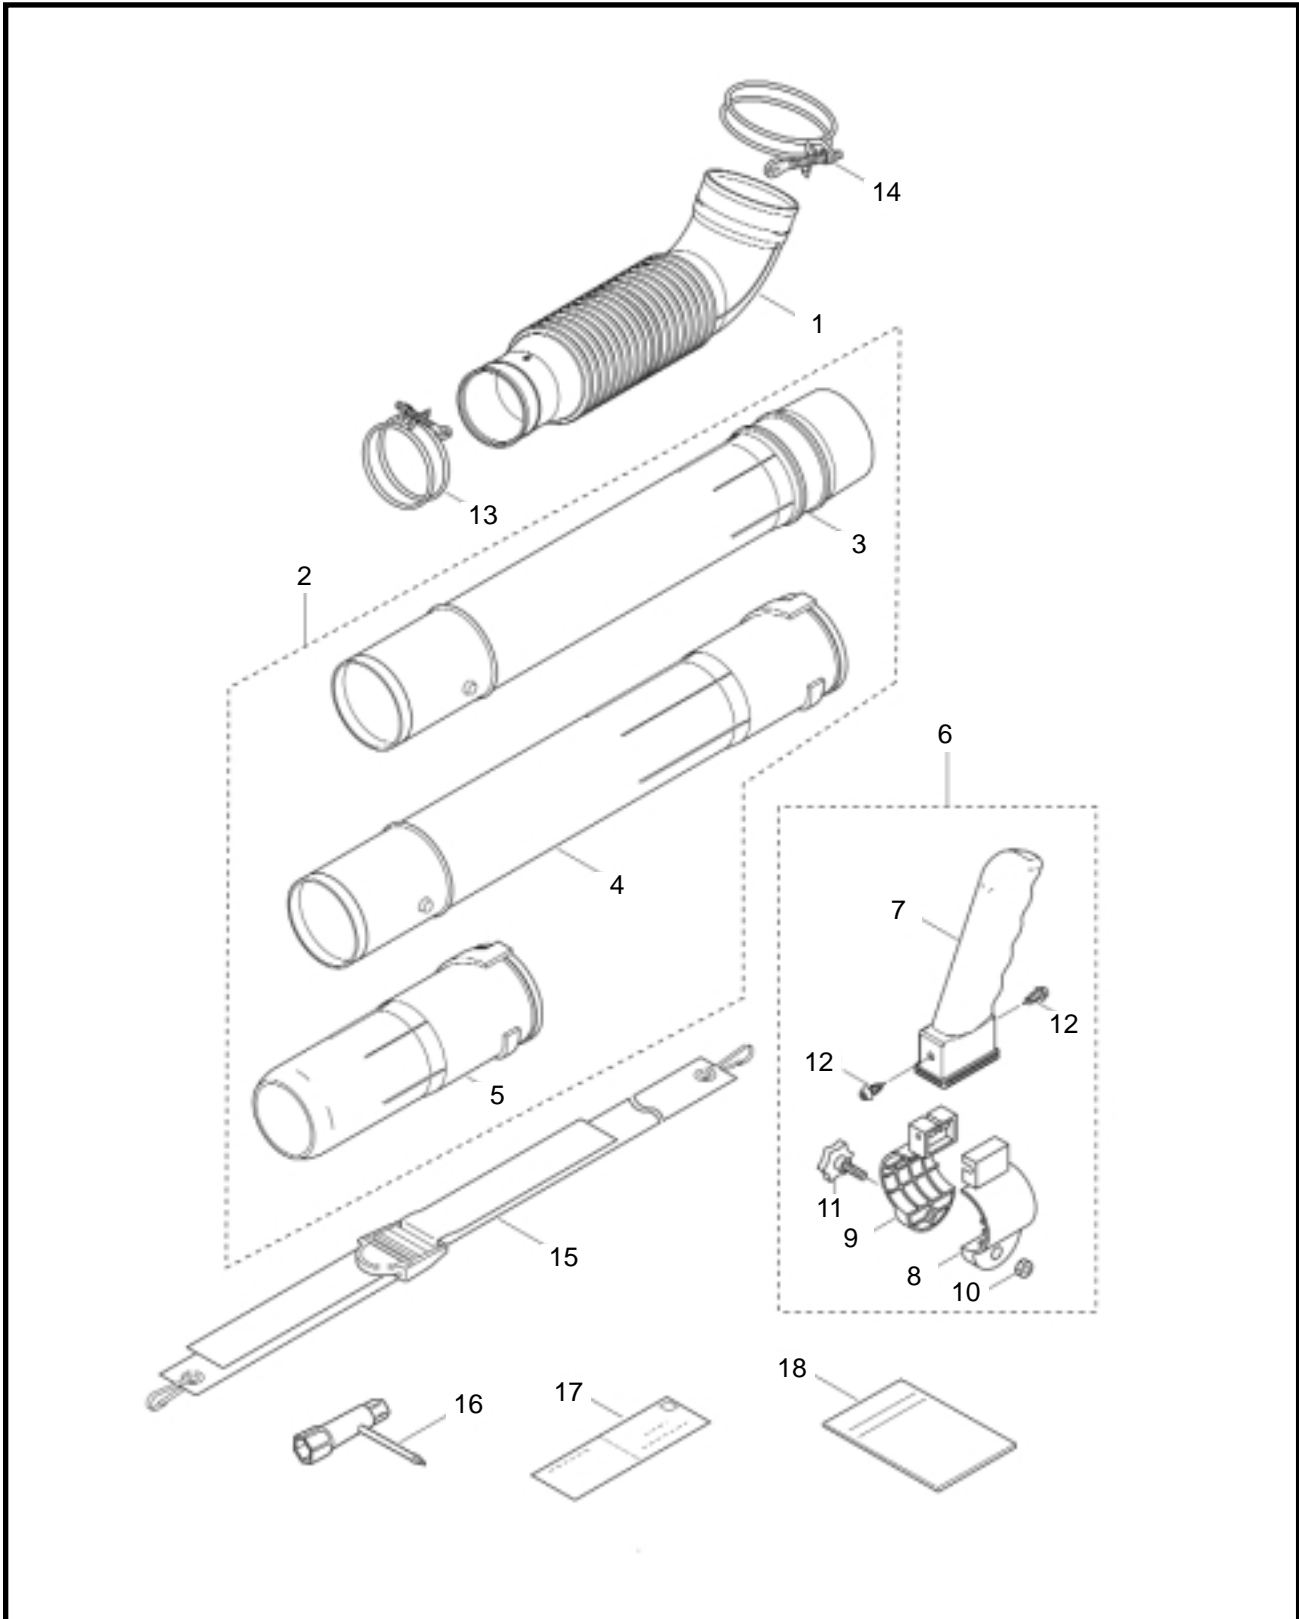

ACCESSORIES

REF #	PART #	DESCRIPTION	Q'TY.	NOTES
1	123413	Flexible Pipe	1	
2	125145	Blower Pipe Assembly	1	Incl. 3-5
3	122395	Swivel Pipe	1	
4	122400	Straight Pipe	1	370L
5	125146	Fan-Blow Pipe	1	
6	123131	Grip Assembly	1	Incl. 7-12
7	122629	Grip	1	
8	122414	Band A	1	
9	122416	Band B	1	
10	081031	Nut	1	M6
11	122610	Knob Bolt	1	M6X30L
12	120319	Tapping Screw	2	M5X18
13	125646	"Wire Clamp, Small"	1	#85
14	125647	"Wire Clamp, Large"	1	#105
15	125439	Hip Belt Assembly	1	
16	210418	Box Spanner	1	13X19X(+)
17	216007	Warranty	1	
18	125442	Instruction Manual	1	BL8100