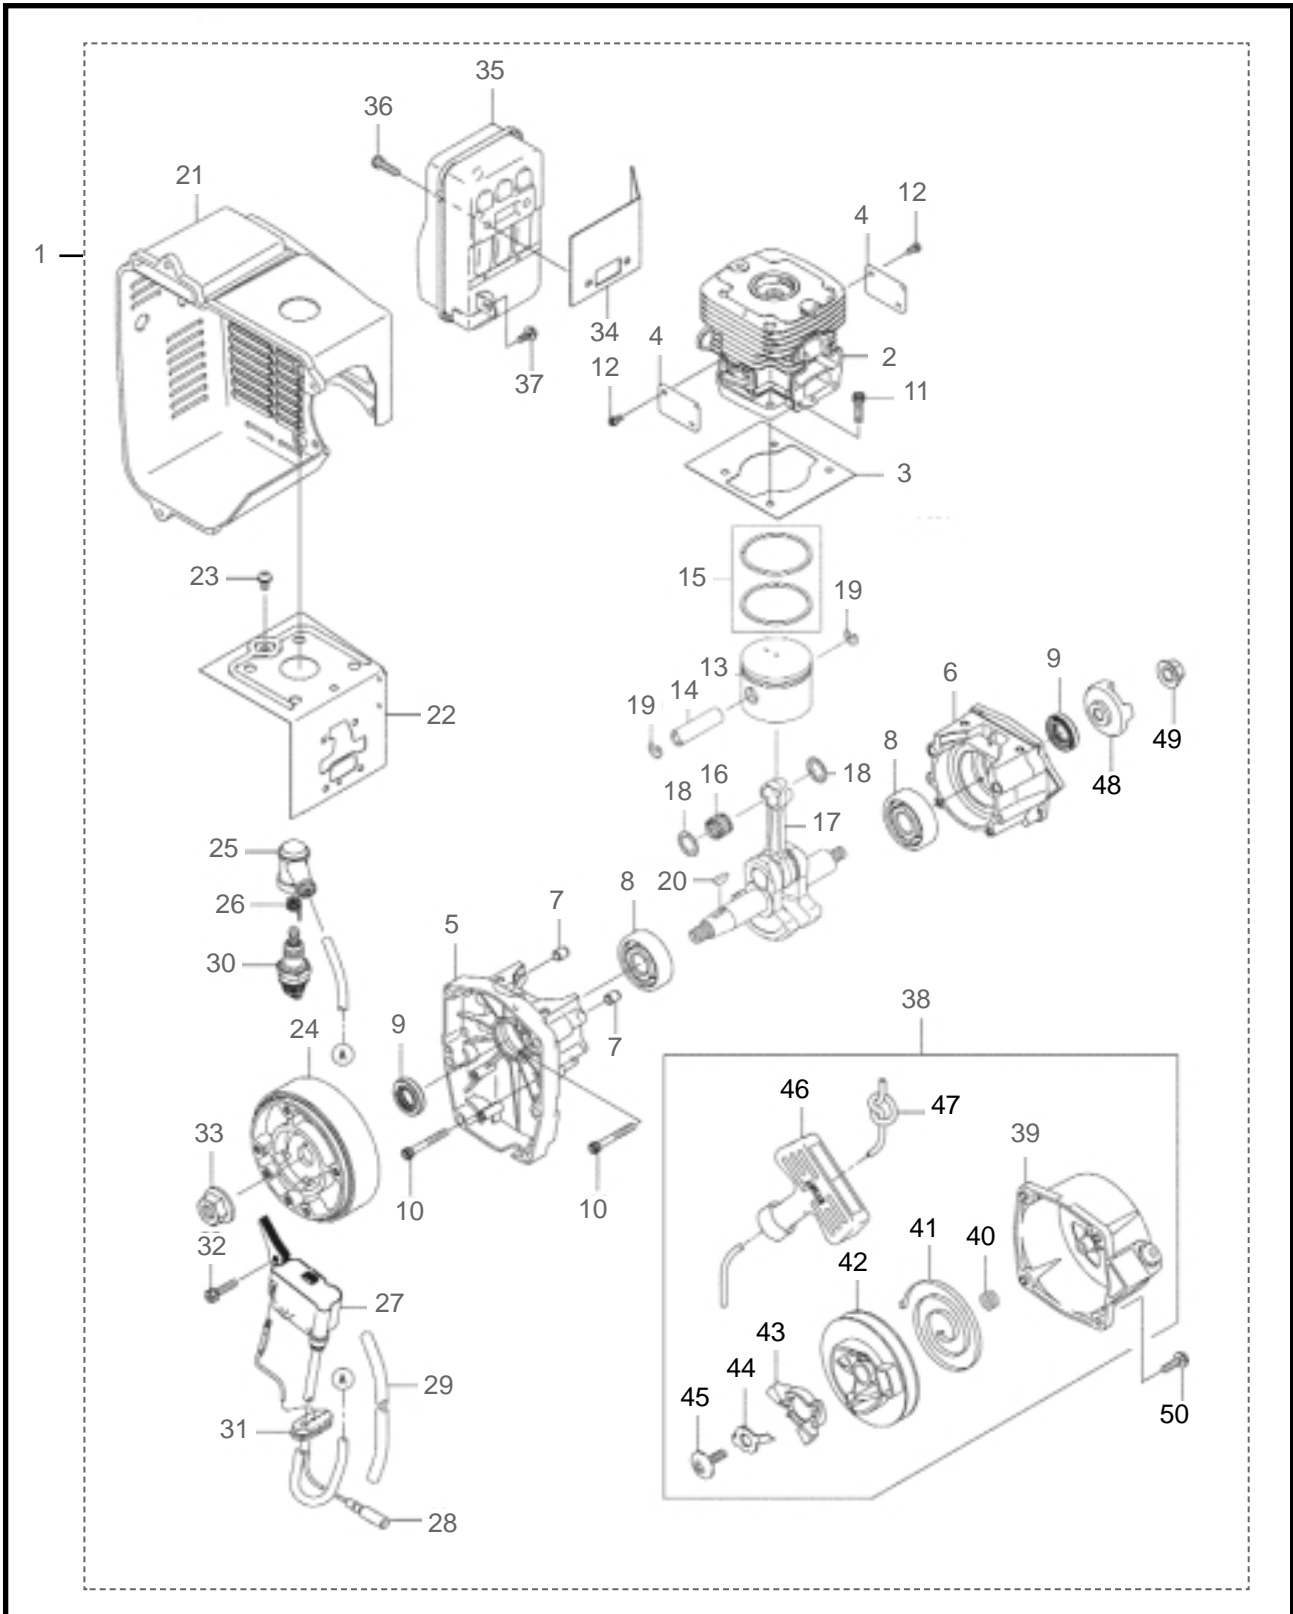

4 ILLUSTRATED PARTS LIST
BL8100

MAIN BODY

REF #	PART #	DESCRIPTION	Q'TY.	NOTES
40	100749	Fastener	4	
41	120154	Fuel Tank	1	
42	125561	Screw	2	M5X14(W16XT1.6)
43	125437	Label	1	BL8100
44	123954	Label	1	Recoil
45	266959	Label	1	CE-caution
46	125747	Label	1	
47	121132	Label	1	

6 ILLUSTRATED PARTS LIST

BL8100

ENGINE

Ref #	Part #	Description	Q'ty.	Notes
1	125402	Engine	1	
2	649312	Cylinder	1	
3	649313	Gasket, Cylinder	1	
4	649314	Plate	2	
5	649315	Crankcase	1	
6	649316	Crankcase	1	
7	573908	Pin	2	
8	649317	Bearing	2	
9	649318	Oil Seal	2	
10	649319	Bolt	4	M5X40
11	649320	Bolt	4	
12	943572	Screw	4	
13	649321	Piston	1	
14	649322	Piston Pin	1	
15	649323	Piston Ring Set	1	
16	649325	Bearing	1	
17	649326	Crankshaft Ass'y	1	
18	649327	Spacer	2	
19	943307	Snap Ring	2	
20	071695	Key	1	
21	649328	Shroud	1	
22	649329	Shroud	1	
23	996258	Screw	1	
24	649330	Flywheel	1	
25	591532	Cap, Spark Plug	1	
26	591533	Terminal	1	
27	649331	Ignition Coil Ass'y	1	
28	649332	Lead Wire	1	
29	998411	Tube	1	
30	649333	Spark Plug	1	
31	649334	Grommet	1	
32	649335	Bolt	2	M4X20
33	649336	Nut	1	M10
34	649353	Gasket	1	
35	649357	Muffler Ass'y	1	
36	649361	Bolt	2	
37	943466	Screw	1	
38	649375	Recoil Starter Ass'y	1	Incl. 39-47
39	649372	Case, Recoil Starter	1	

ENGINE

REF #	PART #	DESCRIPTION	Q'TY.	NOTES
40	649378	Spring	1	
41	649379	Spring, Recoil	1	
42	649376	Reel, Recoil Starter	1	
43	649370	Pawl	1	
44	649371	Retainer	1	
45	649380	Screw	1	
46	649373	Grip, Recoil Starter	1	
47	649377	Rope	1	3.5X1000
48	649374	Pulley, Starting	1	
49	649381	Nut	1	
50	624845	Screw	4	M4X16