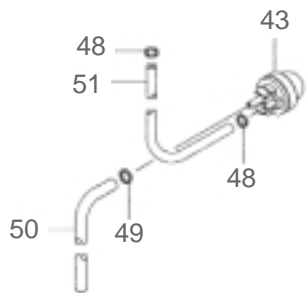

CARBURETOR

REF #	PART #	DESCRIPTION	Q'TY.	NOTES
1	649344	Carburetor Ass'y	1	Incl. 2-21
2	649346	Body	1	Incl. 3-8
3	624430	Filter	1	
4	624432	Screw	1	
5	624431	Valve, Float	1	
6	624429	Lever	1	
7	624433	Pin	1	
8	624434	Spring	1	
9	577182	O-Ring	1	
10	649349	Main Jet	1	
11	634350	Gasket	1	
12	577185	"Diaphragm, Fuel Pump"	1	
13	649339	Gasket	1	
14	634357	"Diaphragm, Metering"	1	
15	649343	Cover	1	
16	649348	Screw	4	
17	598415	Swivel Lug	1	
18	624532	Washer	1	
19	577175	Snap Ring	1	
20	649338	Bracket	1	
21	577179	Screw	2	
22	649341	Gasket	1	
23	649345	insulator	1	
24	649342	"Valve, Reed"	1	
25	649347	Stopper	1	
26	649350	Screw	1	M3X12
27	649340	Gascket	2	
28	577361	Screw	4	
29	649352	Air Filter Case Ass'y	1	Incl. 30-32
30	649356	Valve	1	
31	649355	Lever	1	
32	649358	Screw	1	M3X10
33	649359	O-Ring	1	
34	944305	Screw	2	
35	649351	Air Filter Element Ass'y	1	
36	649354	"Cap, Air Filter"	1	
37	649360	Bolt	2	M5X18
38	598438	Label	1	
39	649337	Throttle Cable	1