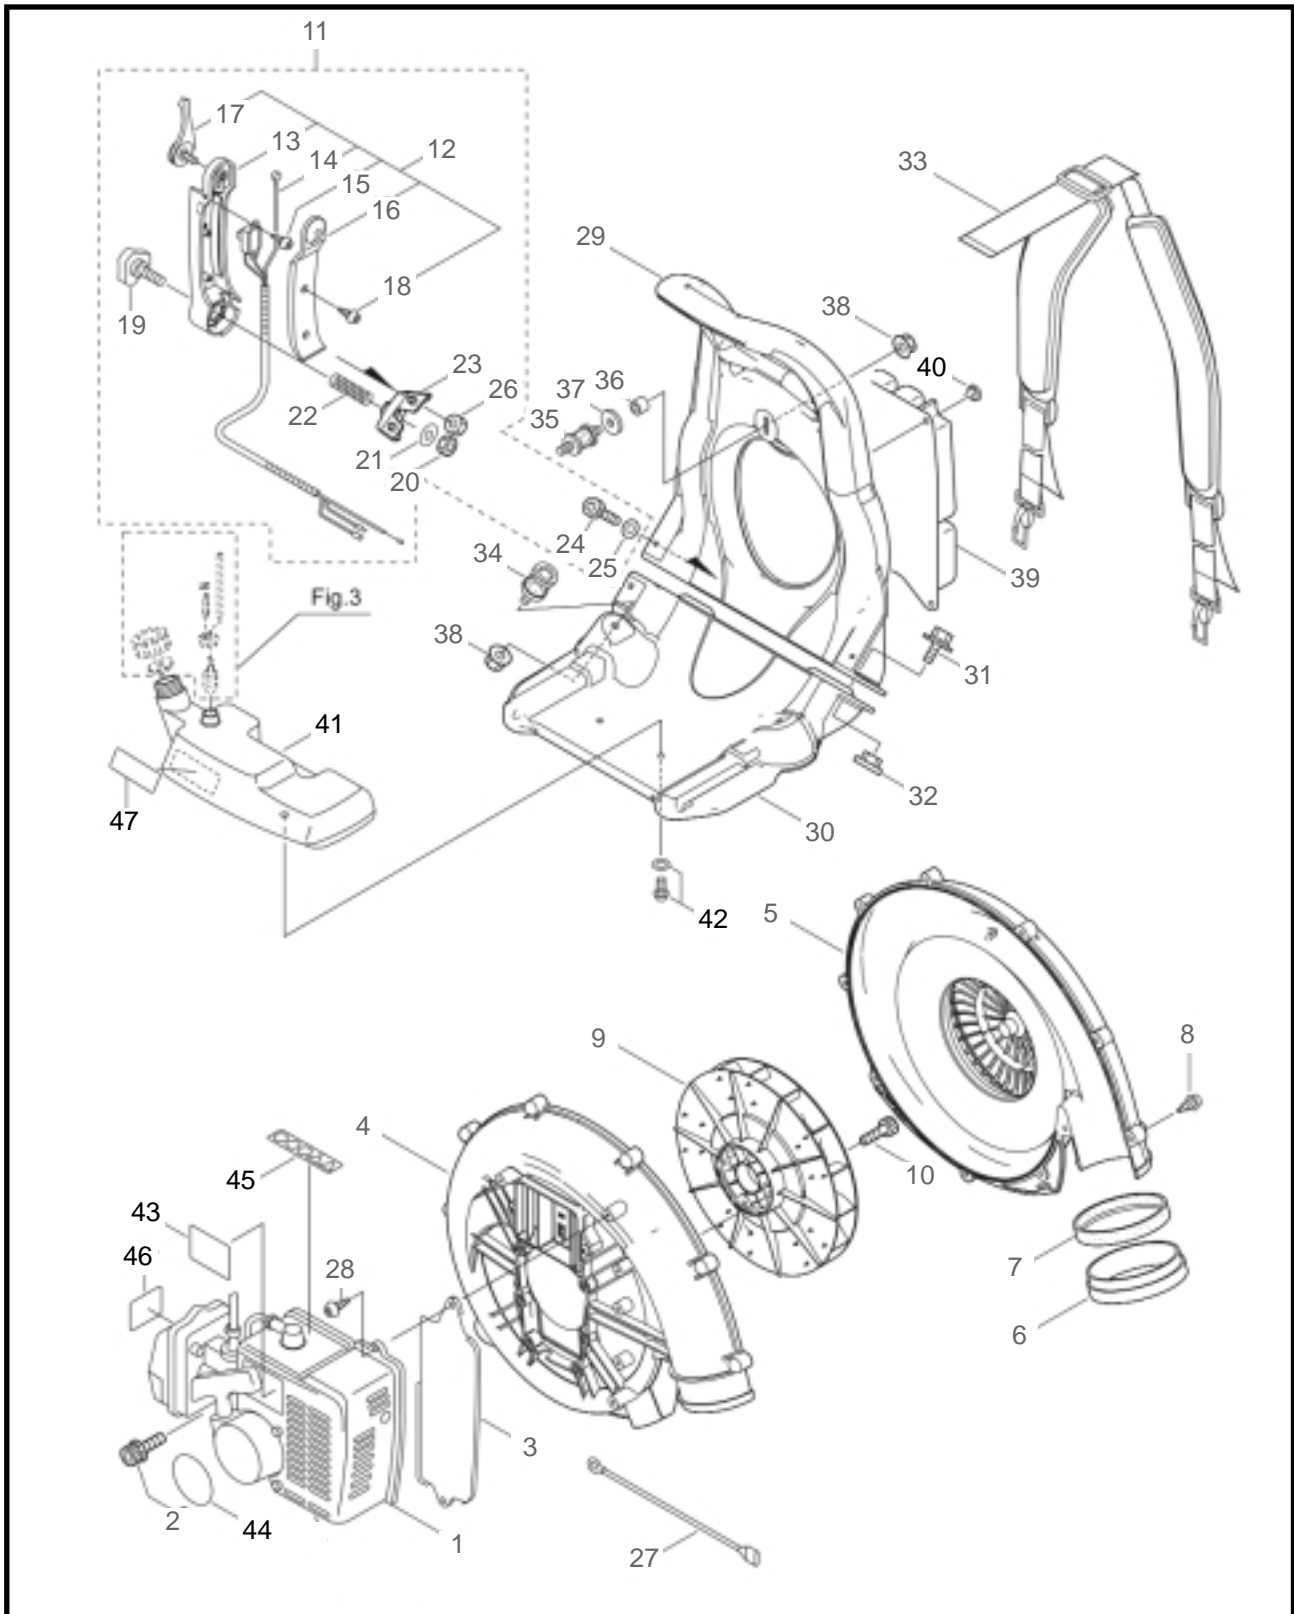

Maruyama. *E x t r a o r d i n a r y .*

2 ILLUSTRATED PARTS LIST
BL8100

MAIN BODY

REF #	PART #	DESCRIPTION	Q'TY.	NOTES
1	125402	Engine	1	TK65
2	125588	Bolt	6	M6X30
3	125404	Gasket	1	
4	125405	Fan Case (Engine side)	1	
5	125410	Fan Case (Frame side)	1	
6	119160	Collar	1	
7	119161	Rubber Band	1	
8	089538	Tapping Screw	10	M5X25
9	125414	Fan	1	
10	125420	Bolt	4	M5X35
11	125421	Throttle Assembly	1	Incl. 13-27
12	125445	Arm Assembly	1	Incl. 14-19
13	123497	Arm	1	
14	125446	Throttle Wire Assembly	1	
15	120502	Tapping Screw	2	
16	125783	Throttle Lever	1	
17	123498	Cover	1	
18	120517	Tapping Screw	3	
19	110271	Knob Bolt	1	M8X45
20	107581	Nylon Nut	1	M8
21	065413	Washer	1	8.5X30XT2.3
22	120721	Spring	1	1.4-43.5L
23	125423	Holder	1	
24	125589	Cap Screw	2	M5X16
25	015479	Washer	2	5.3X16XT1.6
26	125621	Nut	2	M5
27	108634	Ground Wire	1	AVS0.5BX120
28	124971	Tapping Screw	3	M5X16(P-type)
29	125427	Backpack Frame A	1	
30	125429	Backpack Frame B	1	
31	092506	Bolt	4	M6X20(SM)
32	109704	Nut	4	M6
33	125432	Shoulder Strap Assembly	1	
34	120615	Buffer	2	
35	101877	Buffer	1	30-M6X14
36	120616	Collar	1	
37	120617	Packing	1	
38	109704	Nut	3	M6
39	119177	Cushion Pad	1	

4 ILLUSTRATED PARTS LIST
BL8100

MAIN BODY

REF #	PART #	DESCRIPTION	Q'TY.	NOTES
40	100749	Fastener	4	
41	120154	Fuel Tank	1	
42	125561	Screw	2	M5X14(W16XT1.6)
43	125437	Label	1	BL8100
44	123954	Label	1	Recoil
45	266959	Label	1	CE-caution
46	125747	Label	1	
47	121132	Label	1	

ENGINE

REF #	PART #	DESCRIPTION	Q'TY.	NOTES
40	649378	Spring	1	
41	649379	Spring, Recoil	1	
42	649376	Reel, Recoil Starter	1	
43	649370	Pawl	1	
44	649371	Retainer	1	
45	649380	Screw	1	
46	649373	Grip, Recoil Starter	1	
47	649377	Rope	1	3.5X1000
48	649374	Pulley, Starting	1	
49	649381	Nut	1	
50	624845	Screw	4	M4X16