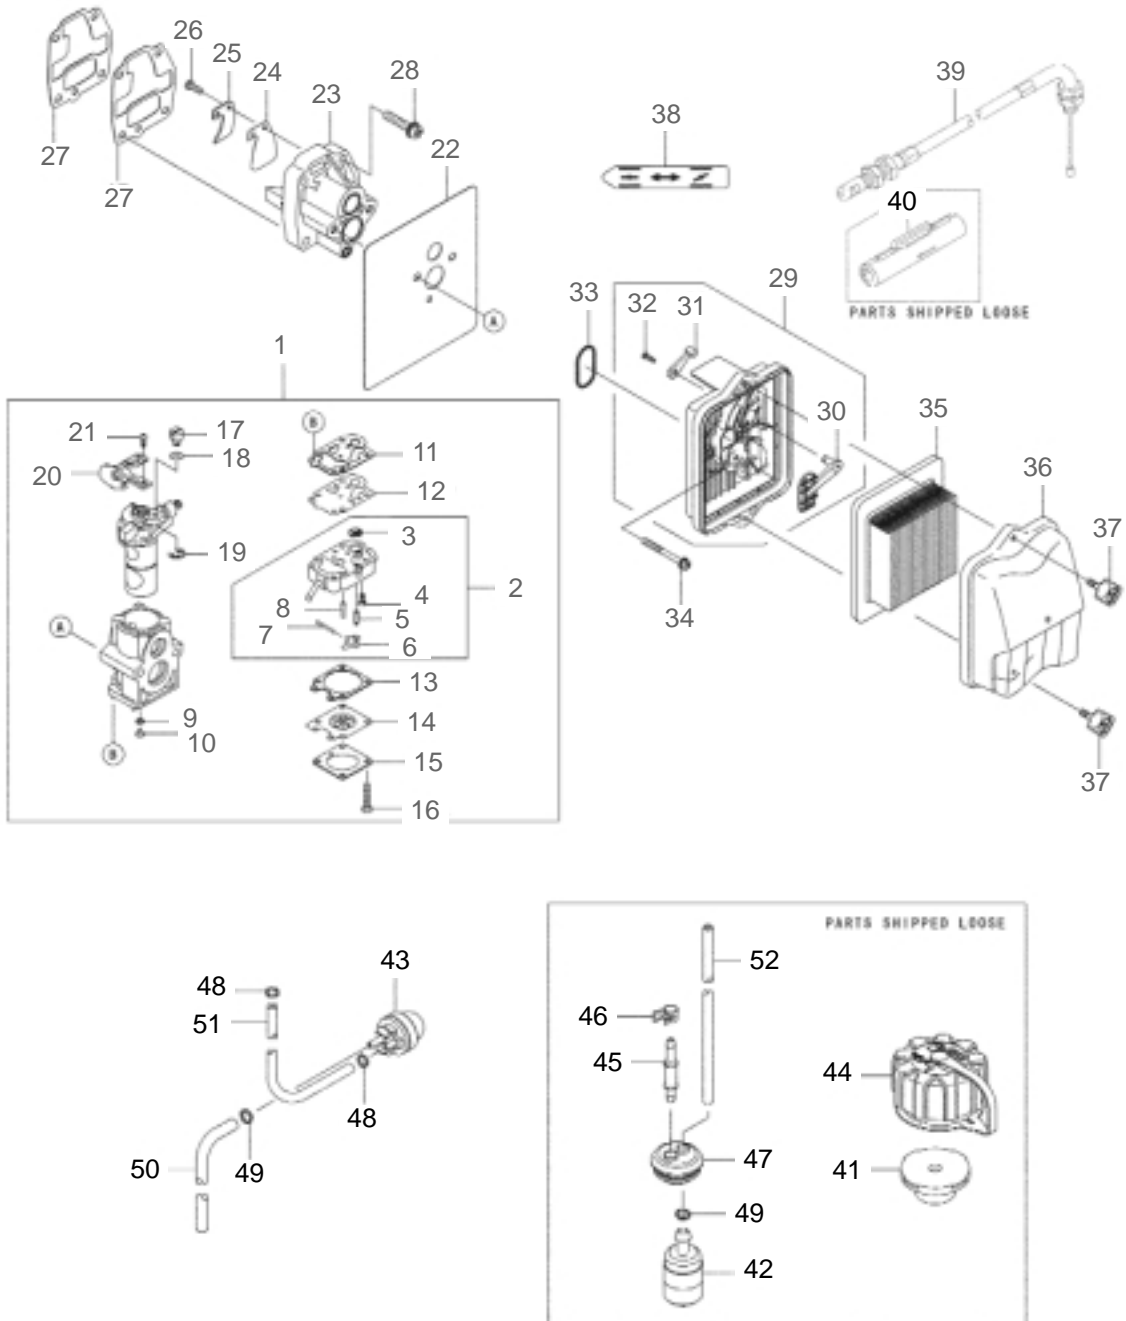

CARBURETOR

REF #	PART #	DESCRIPTION	Q'TY.	NOTES
40	212250	Connecter	1	
41	649362	Breather	1	
42	625872	"Filter, Fuel"	1	
43	649363	Priming Pump	1	
44	649364	Tank Cap Ass'y	1	
45	632199	Joint	1	
46	944177	Clamp	1	
47	597949	Grommet	1	
48	649365	Clamp	2	
49	649366	Clamp	2	
50	649367	Tube	1	
51	649368	Tube	1	
52	649369	Tube	1