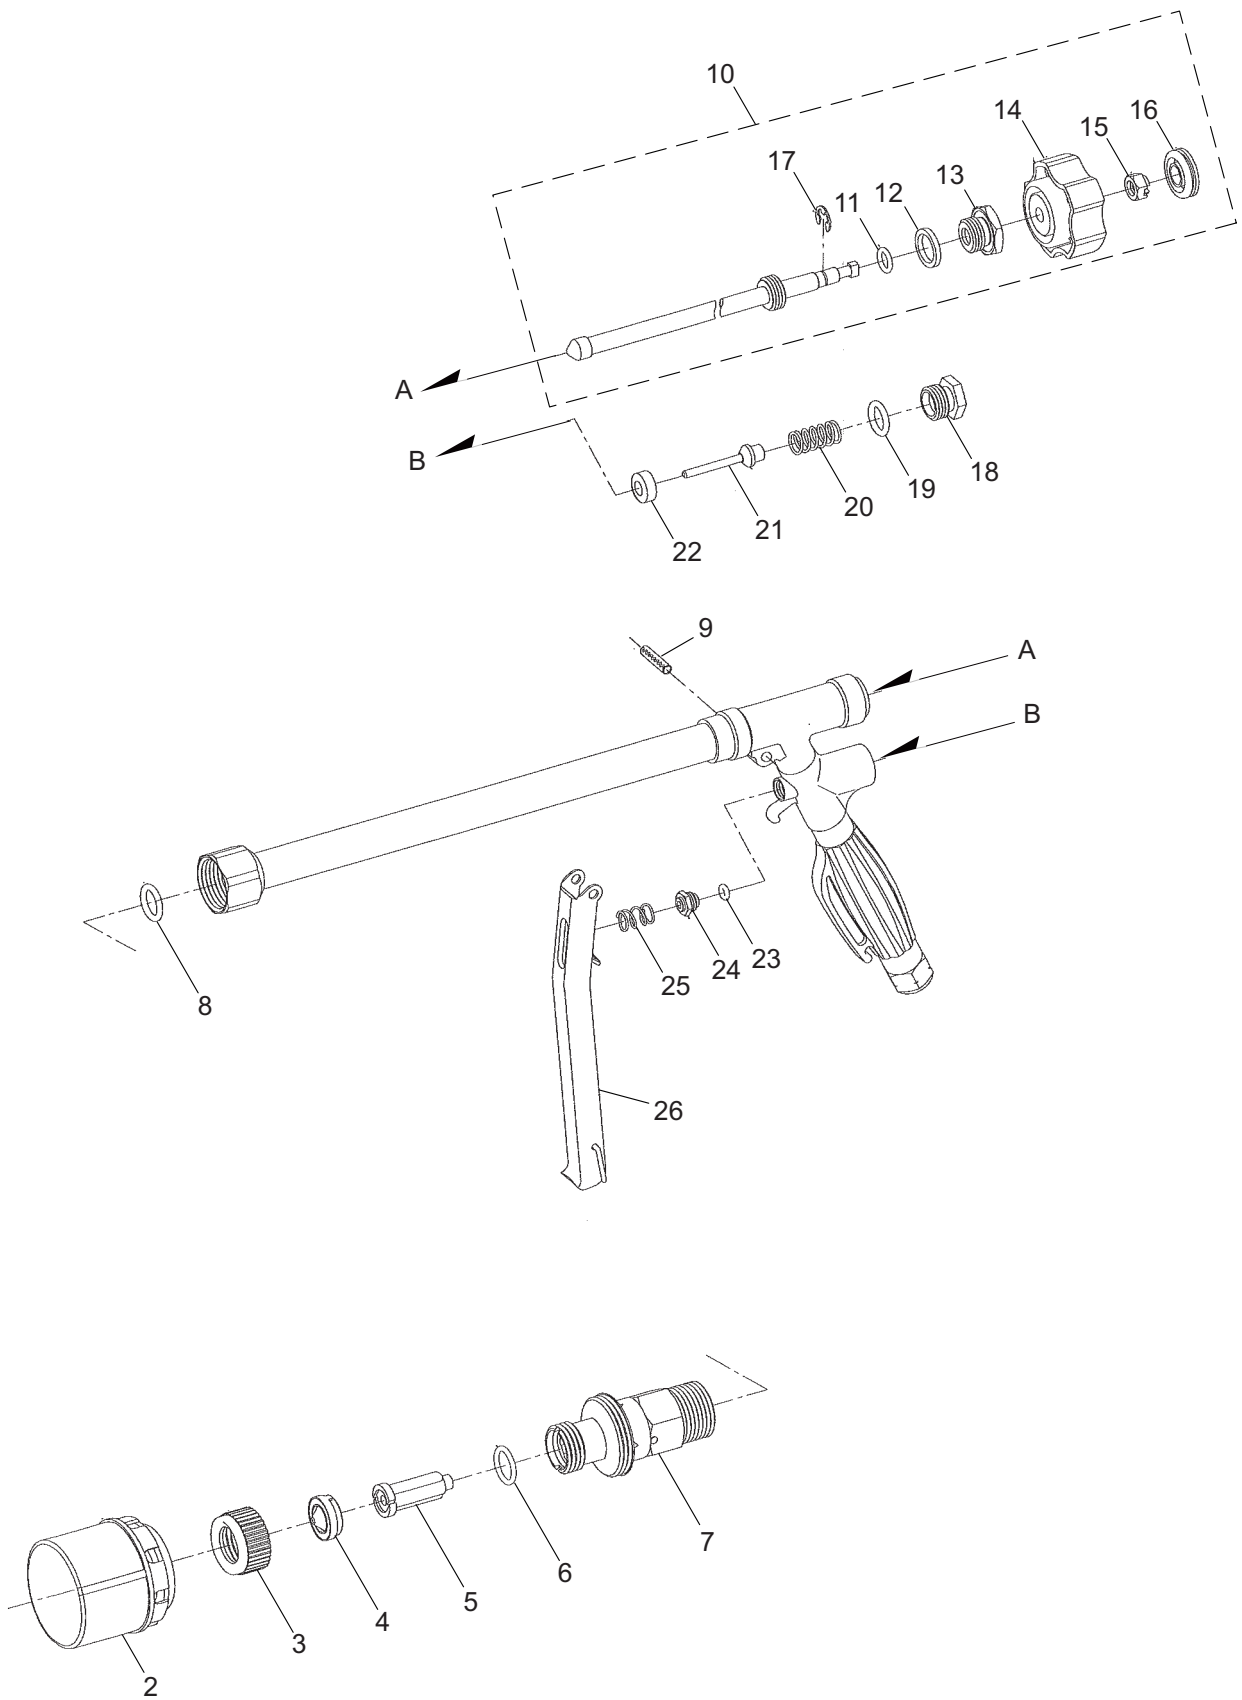

# PARTS LIST

## UNIVERSAL NOZZLE 20A

2016. 05.

# 1. UNIVERSAL NOZZLE 20A

Ref. No.	Part No.	Part Name	Q'ty	Remarks
1-1	116126	Nozzle Ass'y	1	Universal Nozzle 20A
1-2	975230	Hood	1	
1-3	103173	Cap	1	
1-4	115427	Orifice Disk	1	NN-ZO-10
1-5	585338	Core	1	
1-6	578521	O-Ring	1	P-12
1-7	585356	Core Holder	1	
1-8	585360	O-Ring	1	P-11
1-9	574933	Spring Pin	1	
1-10	418767	Valve Rod Ass'y	1	Incl.11-17
1-11	994434	O-Ring	1	P-7
1-12	996985	Packing	1	
1-13	994436	Holder	1	
1-14	428952	Knob	1	
1-15	428953	Rock Nut	1	
1-16	428954	Cap	1	
1-17	428955	E-Ring	1	
1-18	428950	Spring Retainer	1	
1-19	994448	O-Ring	1	P-10A
1-20	996994	Spring	1	
1-21	996993	Push Rod Ass'y	1	
1-22	997001	Valve Seat	1	
1-23	994444	O-Ring	1	P-3
1-24	996992	O-Ring Retainer	1	
1-25	996991	Spring	1	
1-26	428951	Lever Ass'y	1	