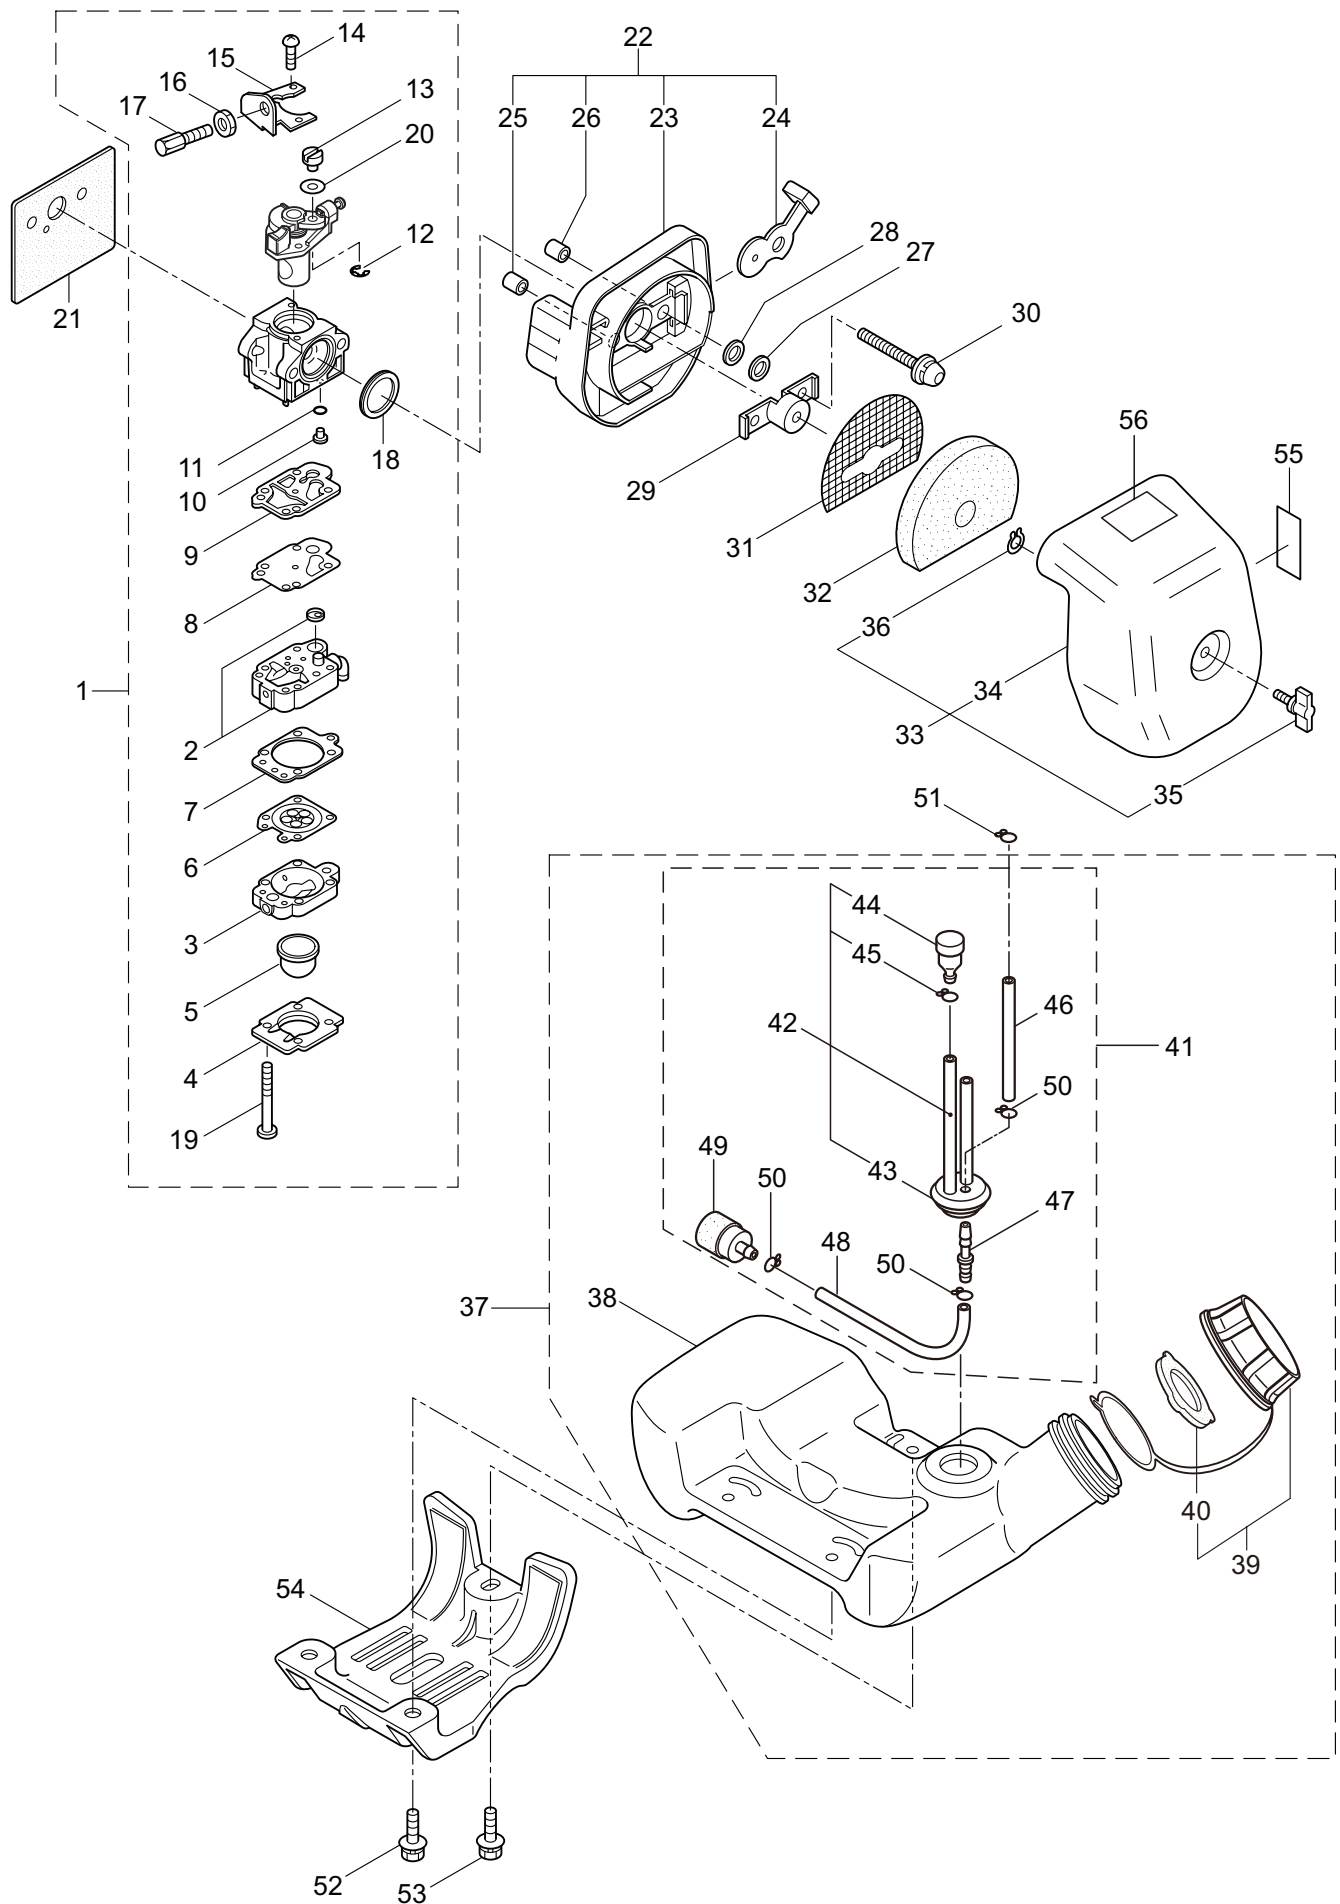

4. TPP270
CARBURETOR, FUEL TANK

Ref. No.	Part No.	Part Name	Q'ty	Remarks
4-1	283898	Carburetor Ass'y	1	Incl.2-20 New gasket required
4-2	264155	Pump Body	1	
4-3	262991	Purge Body	1	
4-4	262992	Cover Plate	1	
4-5	261874	Primer Bulb	1	
4-6	283905	Diaphragm, Meterring	1	
4-7	262993	Gasket	1	
4-8	262994	Diaphragm,Fuel Pump	1	
4-9	282576	Gasket	1	
4-10	281487	Main Jet	1	#37
4-11	261871	O-Ring	1	
4-12	261876	E-Ring	1	
4-13	261658	Swivel	1	
4-14	261875	Screw	2	
4-15	264677	Bracket	1	
4-16	261878	Nut	1	
4-17	263994	Adapter	1	
4-18	261657	Packing	1	
4-19	262996	Screw	4	
4-20	264678	Washer	1	
4-21	269762	Gasket	1	
4-22	268055	Air Filter Case Ass'y	1	Incl.23-26
4-23	268056	Air Filter Case	1	
4-24	268057	Valve	1	
4-25	268157	Sleeve	1	5.5x7.1x6L
4-26	268412	Sleeve	1	5.2x7.1x6.4L
4-27	263345	Packing	1	7.2x11xt1.3
4-28	263942	Washer	1	7.2x12xt0.15
4-29	263815	Stay	1	
4-30	264016	Cap Screw	2	M5x60
4-31	265026	Screen	1	
4-32	265027	Foam Element	1	
4-33	268058	Air Filter Cover Ass'y	1	Incl.34-36
4-34	268059	Air Filter Cover	1	
4-35	281438	Knob	1	
4-36	261734	Snap Ring	1	#5
4-37	246592	Fuel Tank Ass'y	1	Incl.38-50
4-38	284820	Fuel Tank	1	
4-39	289046	Tank Cap Ass'y	1	Incl.40
4-40	287058	Gasket	1	
4-41	289035	Fuel Pipe Pick-up Ass'y	1	Incl.42-50
4-42	289036	Fuel Pipe Ass'y	1	Incl.43-45
4-43	268065	Grommet	1	
4-44	261590	Breather	1	
4-45	261117	Clip	1