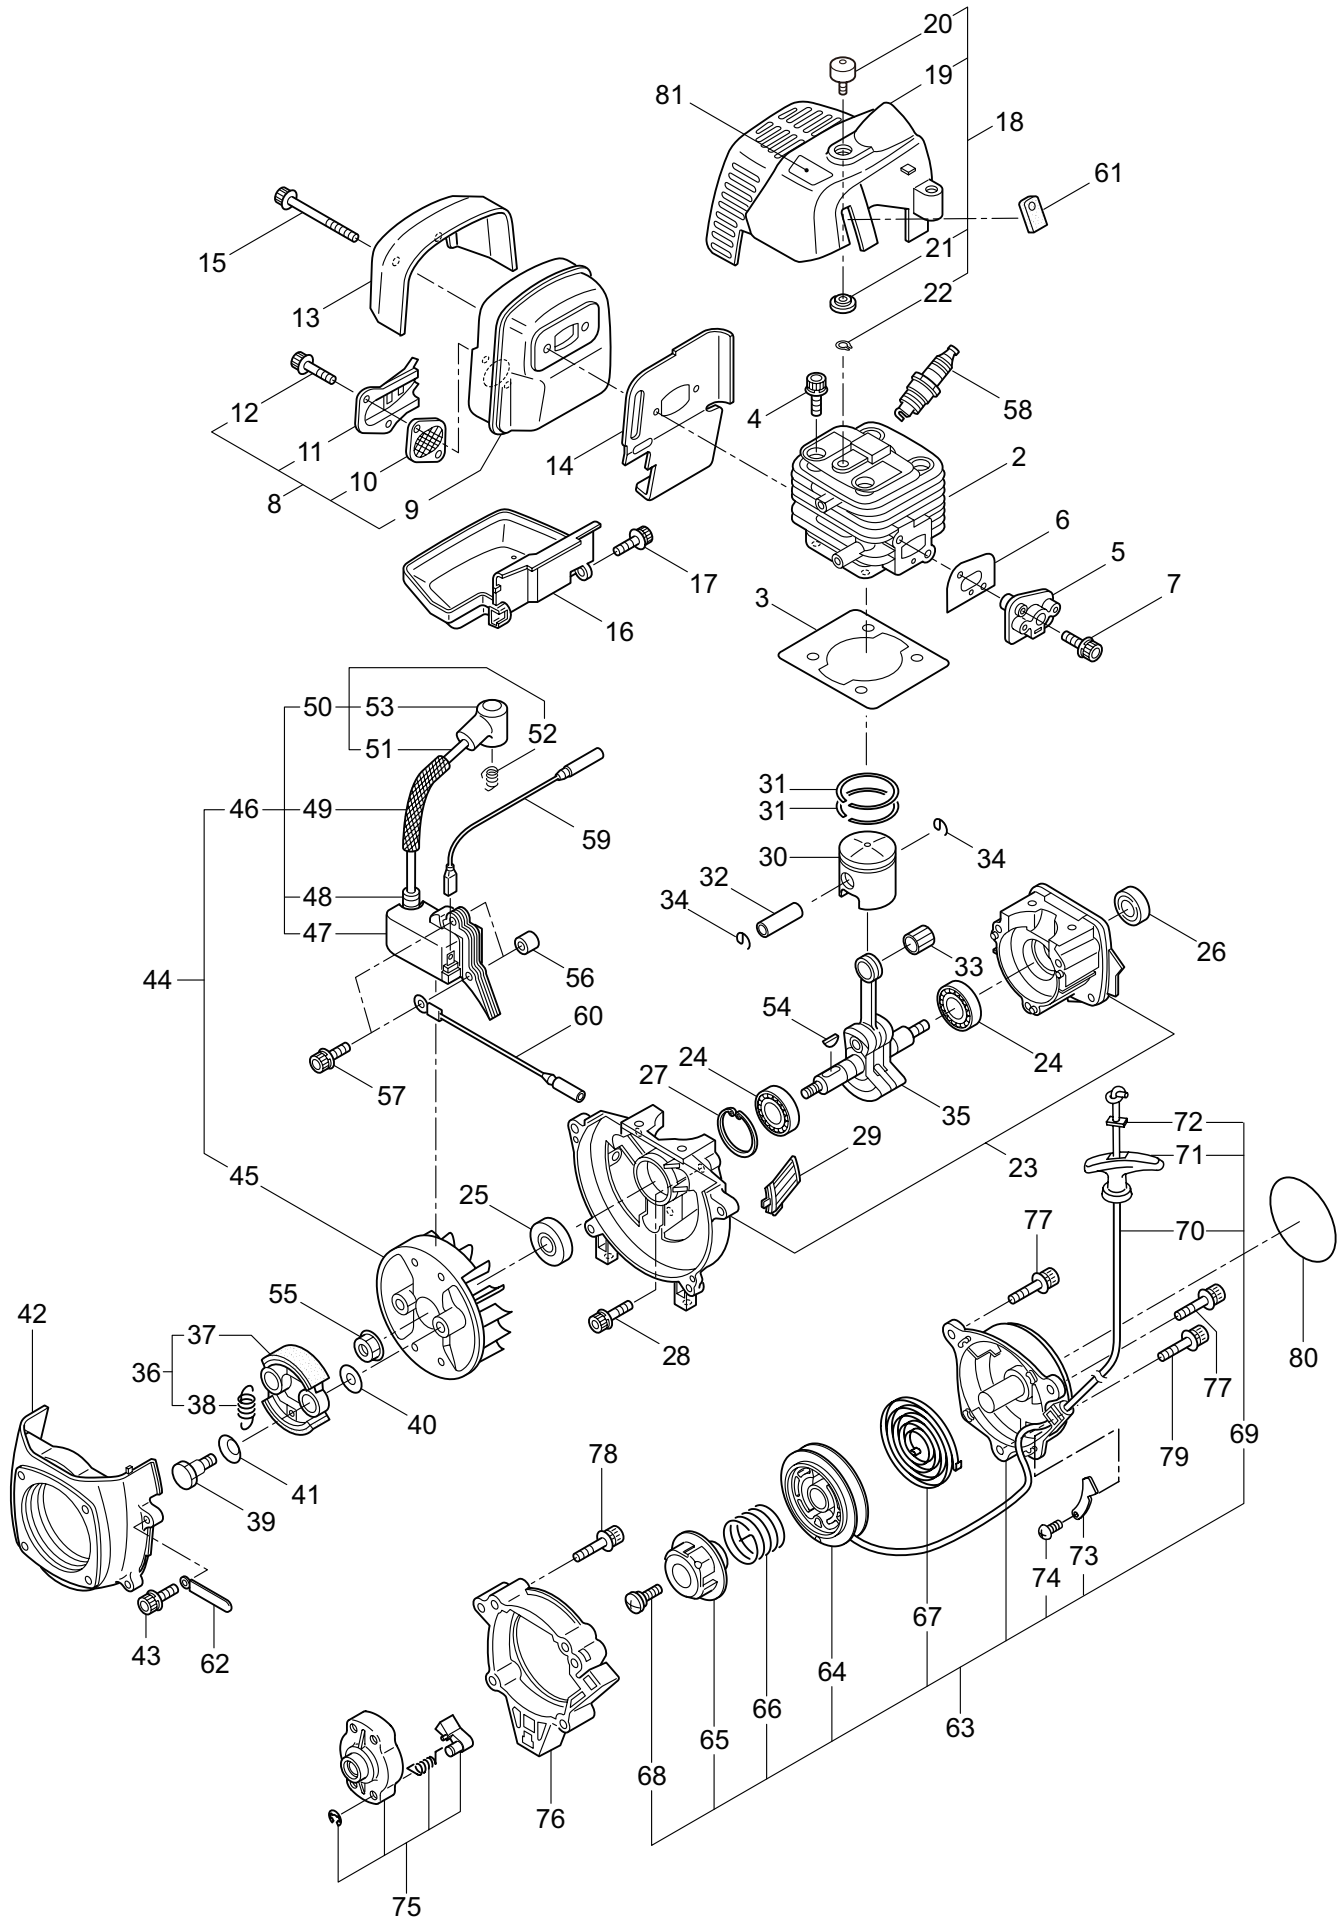

3. TPP270 ENGINE

Ref. No.	Part No.	Part Name	Q'ty	Remarks
3-46	283705	Ignition Coil Ass'y	1	Incl.47-53
3-47	283730	Coil	1	
3-48	261072	Cap	1	
3-49	283731	Tube	1	
3-50	283732	Spark Plug Wire Ass'y	1	Incl.51-53
3-51	283733	Spark Plug Wire	1	
3-52	261075	Connector	1	
3-53	261074	Plug Boot	1	
3-54	261076	Woodruff Key	1	3x10
3-55	261417	Nut,Rotor	1	M8
3-56	280381	Spacer	2	
3-57	261256	Cap Screw	2	M4x25
3-58	285982	Spark Plug	1	NGK BPM8Y
3-59	261772	Lead	1	
3-60	268044	Lead	1	
3-61	269189	Grommet	1	
3-62	264588	Clamp	1	
3-63	273254	Starter Ass'y	1	Incl.64-74
3-64	283504	Reel	1	
3-65	283505	Cam Plate	1	
3-66	283506	Spring	1	
3-67	261721	Spiral Spring	1	
3-68	267213	Screw	1	
3-69	273261	Rope Ass'y	1	Incl.70-72
3-70	283579	Stater Rope	1	
3-71	287651	Starter Grip	1	
3-72	283511	Rope Stopper	1	
3-73	277328	Cover	1	
3-74	273037	Screw	1	
3-75	283575	Starter Pawl Ass'y	1	
3-76	284698	Adapter Ass'y	1	
3-77	283391	Cap Screw	2	M4x20
3-78	265726	Cap Screw	4	M4x16
3-79	282096	Cap Screw	1	M4x16WSW
3-80	246562	Label	1	CER260
3-81	246583	Label	1	MARUYAMA TPP270