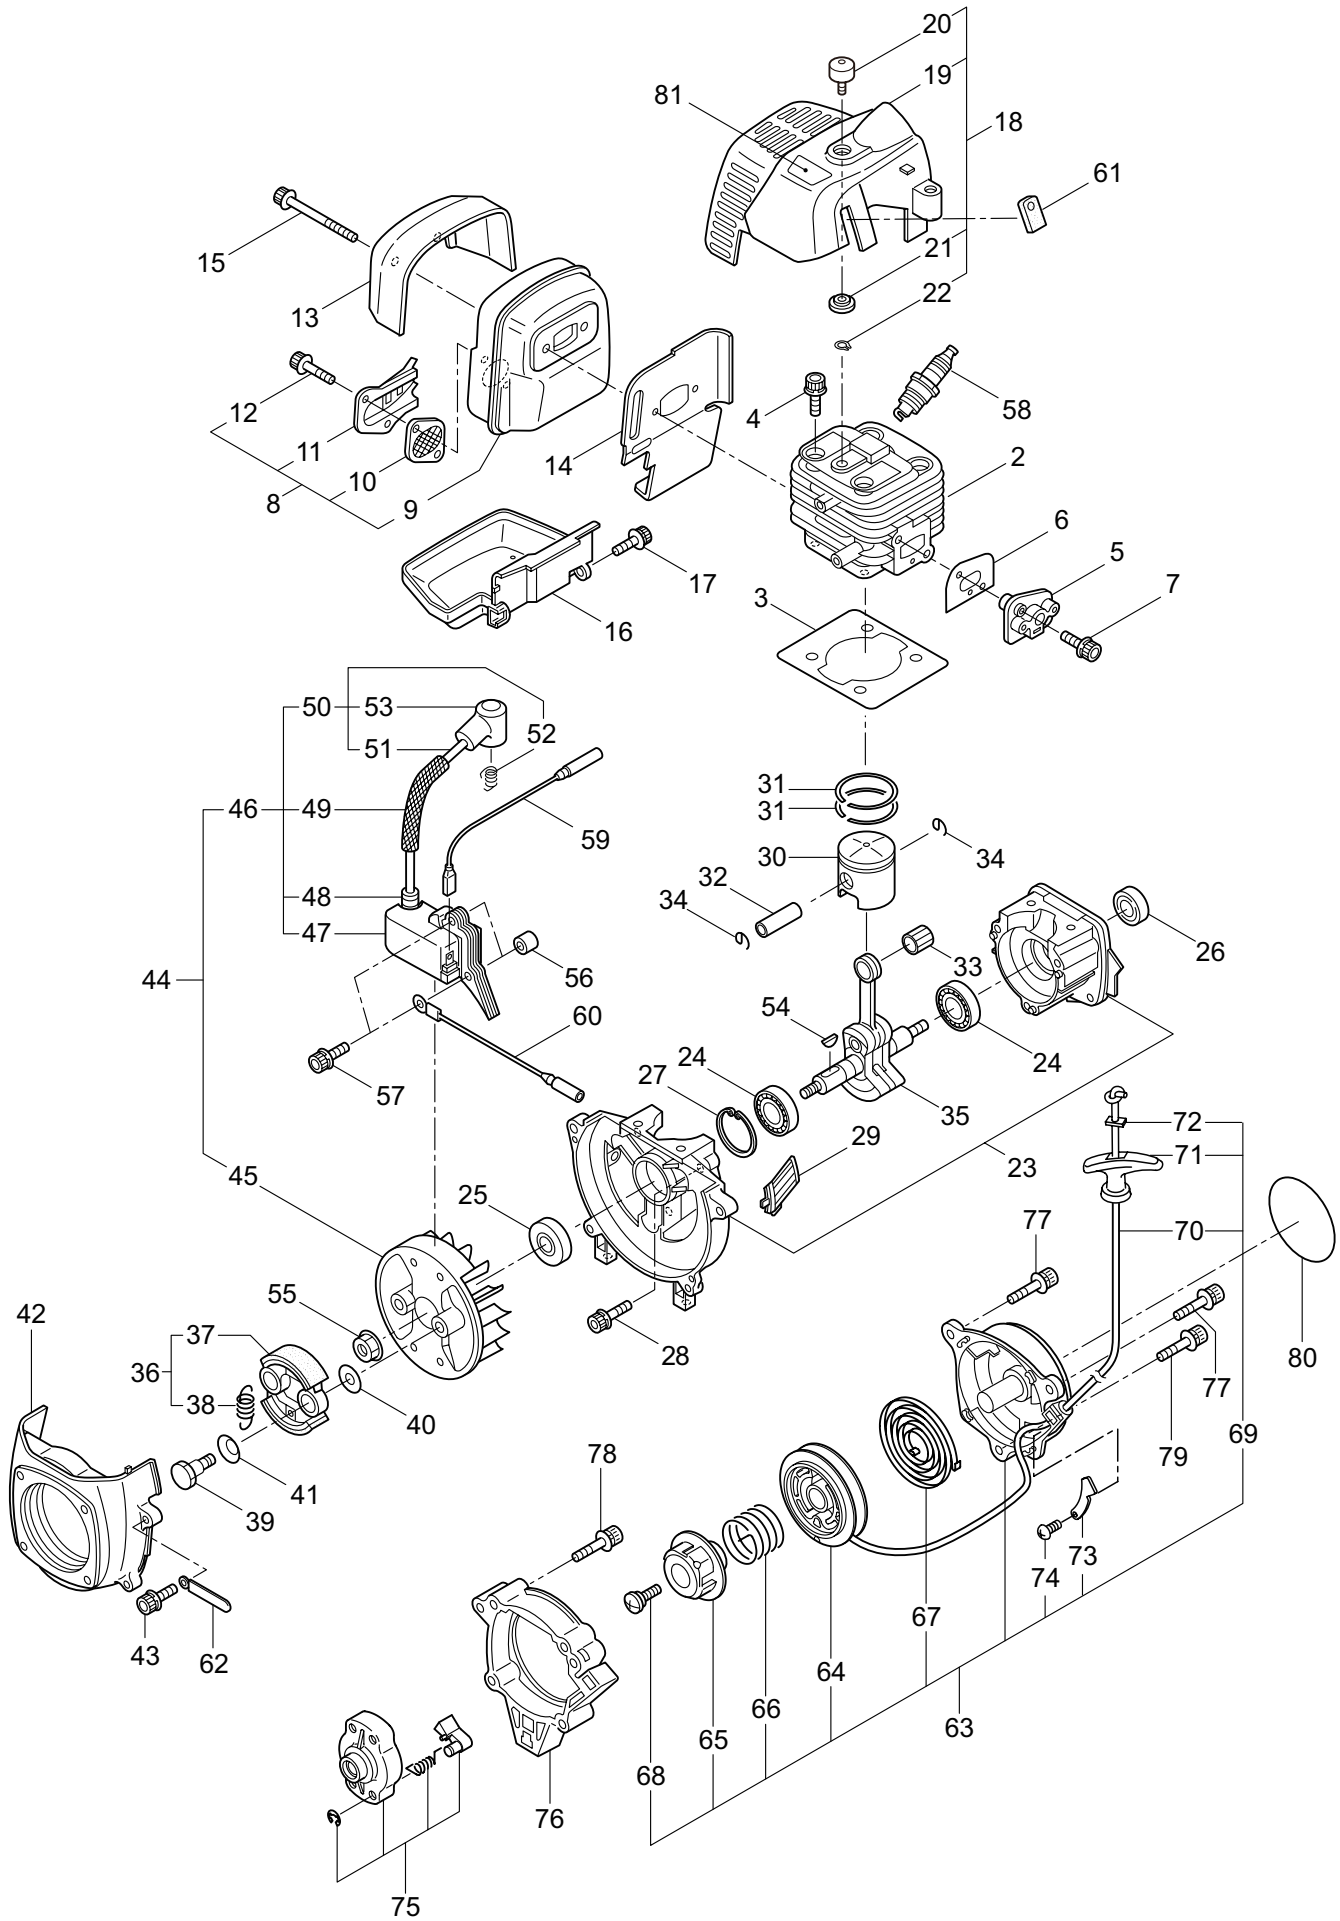

3. TPP270 ENGINE

Ref. No.	Part No.	Part Name	Q'ty	Remarks
3-1	875358	Engine	1	CE260/84
3-2	283734	Cylinder	1	
3-3	283783	Gasket	1	
3-4	261250	Cap Screw	4	M5x20
3-5	269144	Insulator	1	New gasket required
3-6	267049	Gasket	1	
3-7	265924	Cap Screw	2	M5x25
3-8	282208	Muffler Ass'y	1	Incl.9-12
3-9	282209	Muffler Comp	1	
3-10	267056	Spark Arrester	1	
3-11	268171	Muffler Tail	1	
3-12	265107	Cap Screw	2	M4x10
3-13	284071	Holder	1	
3-14	283940	Gasket	1	
3-15	266402	Cap Screw	2	M5x55
3-16	281435	Under Cover	1	
3-17	267191	Cap Screw	1	M5x16
3-18	286707	Top Cover Ass'y	1	Incl.19-22
3-19	281434	Top Cover	1	
3-20	286300	Knob	1	
3-21	261020	Spacer	1	
3-22	261734	Snap Ring	1	#5
3-23	289582	Crankcase	1	
3-24	280488	Bearing	2	PPL 6001
3-25	261492	Oil Seal	1	ISCD12287
3-26	261386	Oil Seal	1	ISCD12227
3-27	055185	Snap Ring	1	H28
3-28	261612	Cap Screw	3	M5x30
3-29	281442	Screen	1	
3-30	272809	Piston	1	
3-31	261496	Piston Ring	2	(2)Required
3-32	261497	Piston Pin	1	
3-33	261037	Bearing,Needle	1	KBK8x11x11.8x1
3-34	261576	Clip,Piston	2	
3-35	265197	Crankshaft/Conn.Rod Ass'y	1	
3-36	267327	Clutch Ass'y	1	Incl.37,38
3-37	267342	Clutch Shoe	2	(2)required
3-38	267345	Spring,Clutch	1	
3-39	264505	Bolt	2	
3-40	261189	Washer	2	6x16.5x1.2
3-41	261777	Wave Washer	2	
3-42	281433	Fan Cover	1	
3-43	261250	Cap Screw	4	M5x20
3-44	283729	Magneto Ass'y	1	Incl.45-53
3-45	268253	Rotor/Fan	1