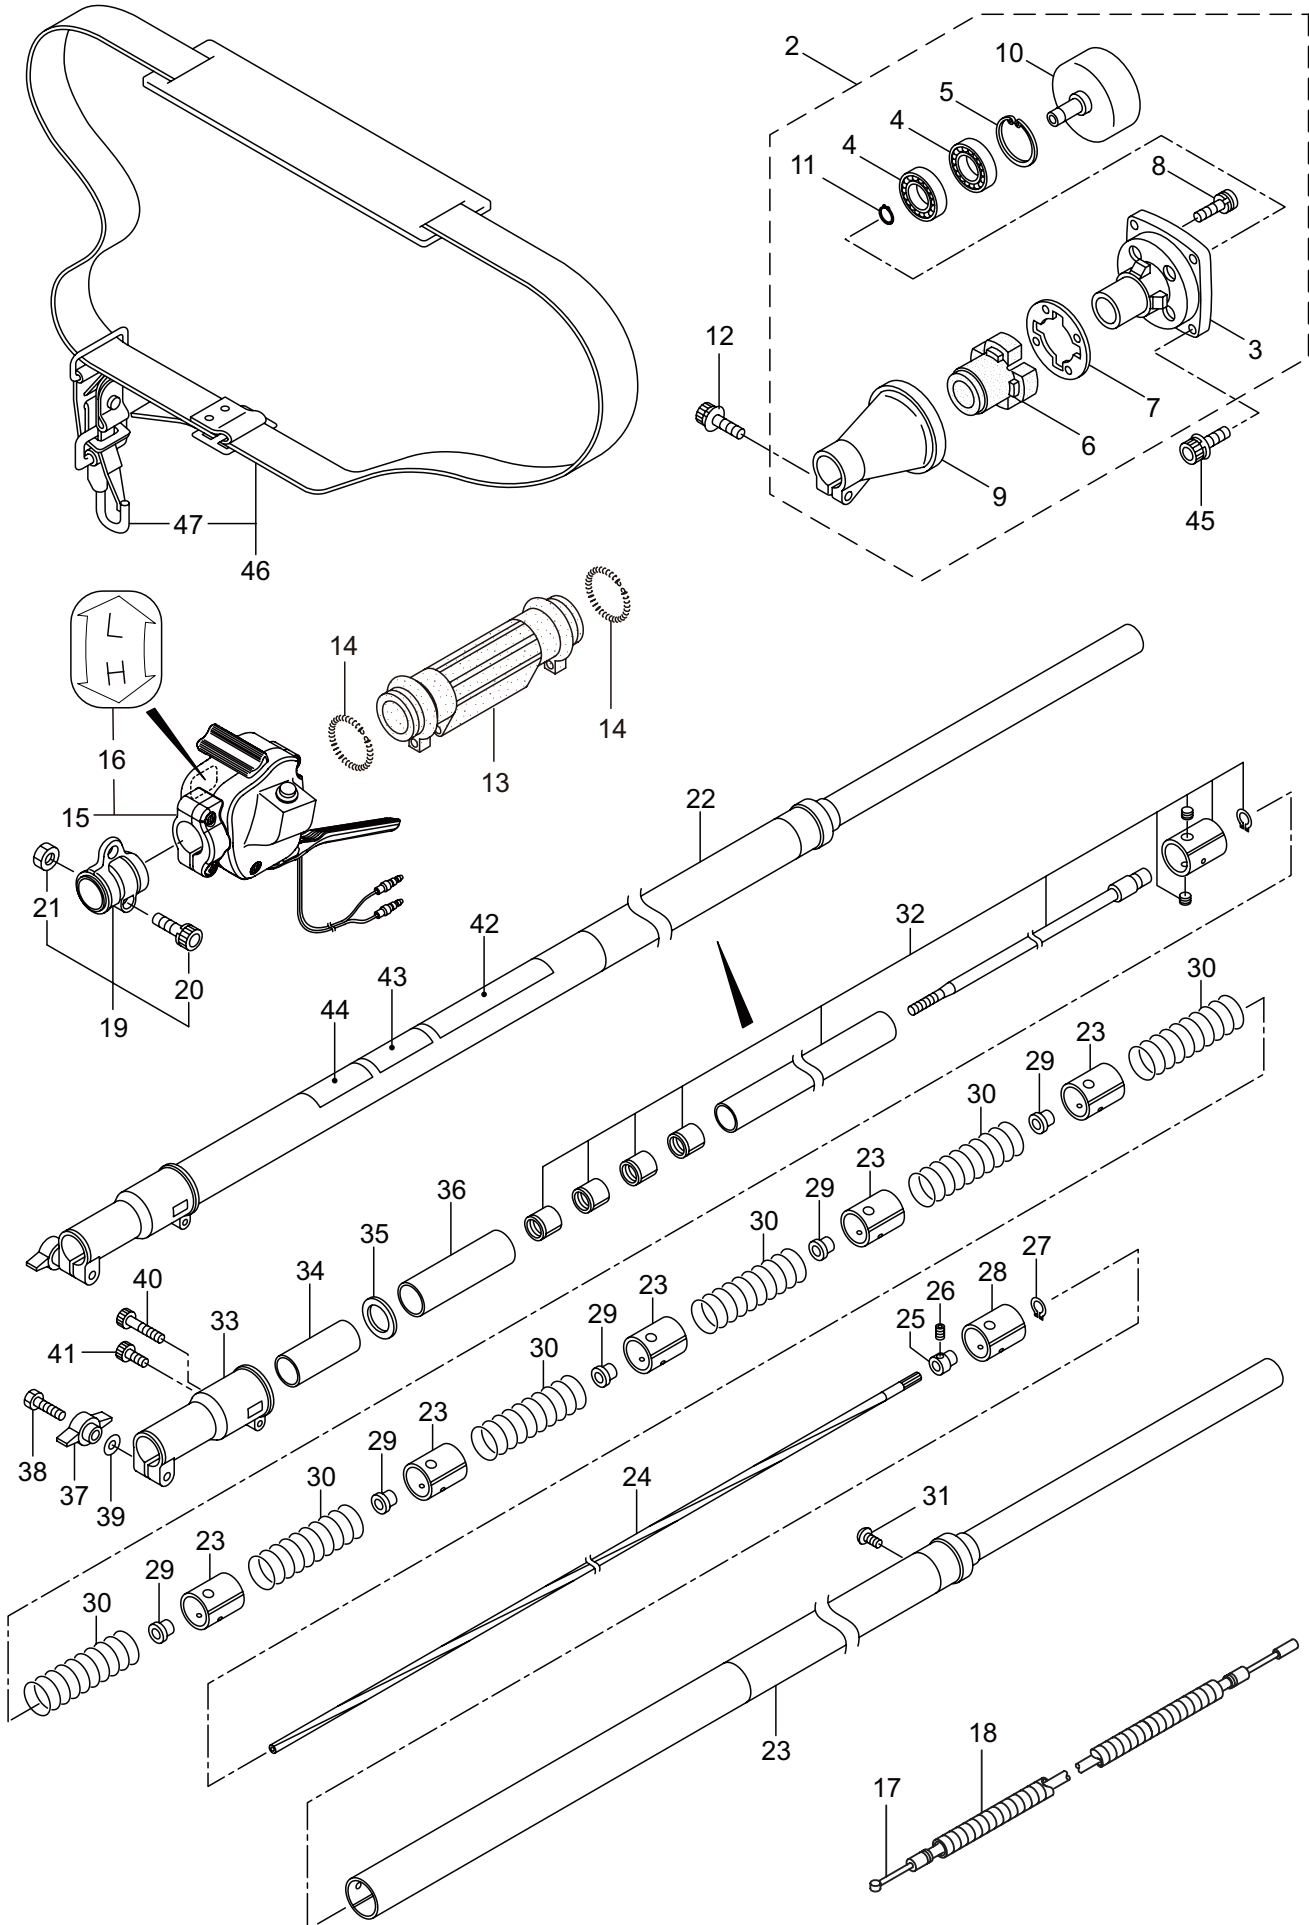

Ref. No.	Part No.	Part Name	Q'ty	Remarks
1-1	364866	TPP270	1	
1-2	224201	Clutch Case Ass'y	1	Incl.3-11
1-3	214592	Bearing Case	1	
1-4	214161	Bearing	2	#6000ZZ
1-5	054676	Snap Ring	1	#26
1-6	560309	Buffer	1	
1-7	214163	Washer	1	
1-8	092033	Screw	4	M5x15
1-9	214593	Driveshaft Tube Adapter	1	
1-10	220551	Clutch Drum	1	
1-11	014210	Snap Ring	1	#10
1-12	261246	Cap Screw	1	M5x25
1-13	211736	Shaft Grip	1	
1-14	211737	Band	2	
1-15	242050	Throttle Trigger Ass'y	1	Incl.16
1-16	237241	Label	1	
1-17	235752	Throttle Cable	1	
1-18	213548	Plastic Tube	1	#10x200L
1-19	234694	Hanging Bracket Ass'y	1	Incl.20,21
1-20	234702	Cap Screw	1	M5x20
1-21	126993	Nut	1	M5
1-22	237254	Telescopic Pipe Ass'y	1	Incl.23-41
1-23	237574	Guide Pipe Ass'y	1	
1-24	237575	Drive Shaft	1	
1-25	237576	Set Collar	1	
1-26	237577	Cap Screw	1	M5x6
1-27	055186	Snap Ring	1	#12
1-28	237578	Bush Holder	6	
1-29	237579	Drive Bush	5	
1-30	241553	Spring	6	1.2x28.3-240L
1-31	233364	Screw	1	4x8
1-32	237581	Main Pipe Ass'y	1	
1-33	237582	Slide Holder	1	
1-34	237583	Sleeve	1	
1-35	237584	Slide Holder Washer	1	
1-36	237585	Cushion Tube	1	
1-37	237586	Knob	1	
1-38	237587	Bolt	1	M8x40
1-39	237588	Washer	1	8.7x17.6x1.6
1-40	237589	Cap Screw	1	M6x25
1-41	237590	Cap Screw	1	M5x10
1-42	242094	Label	1	TPP270
1-43	219937	Label	1	
1-44	231896	Label	1	
1-45	261250	Cap Screw	4	M5x20