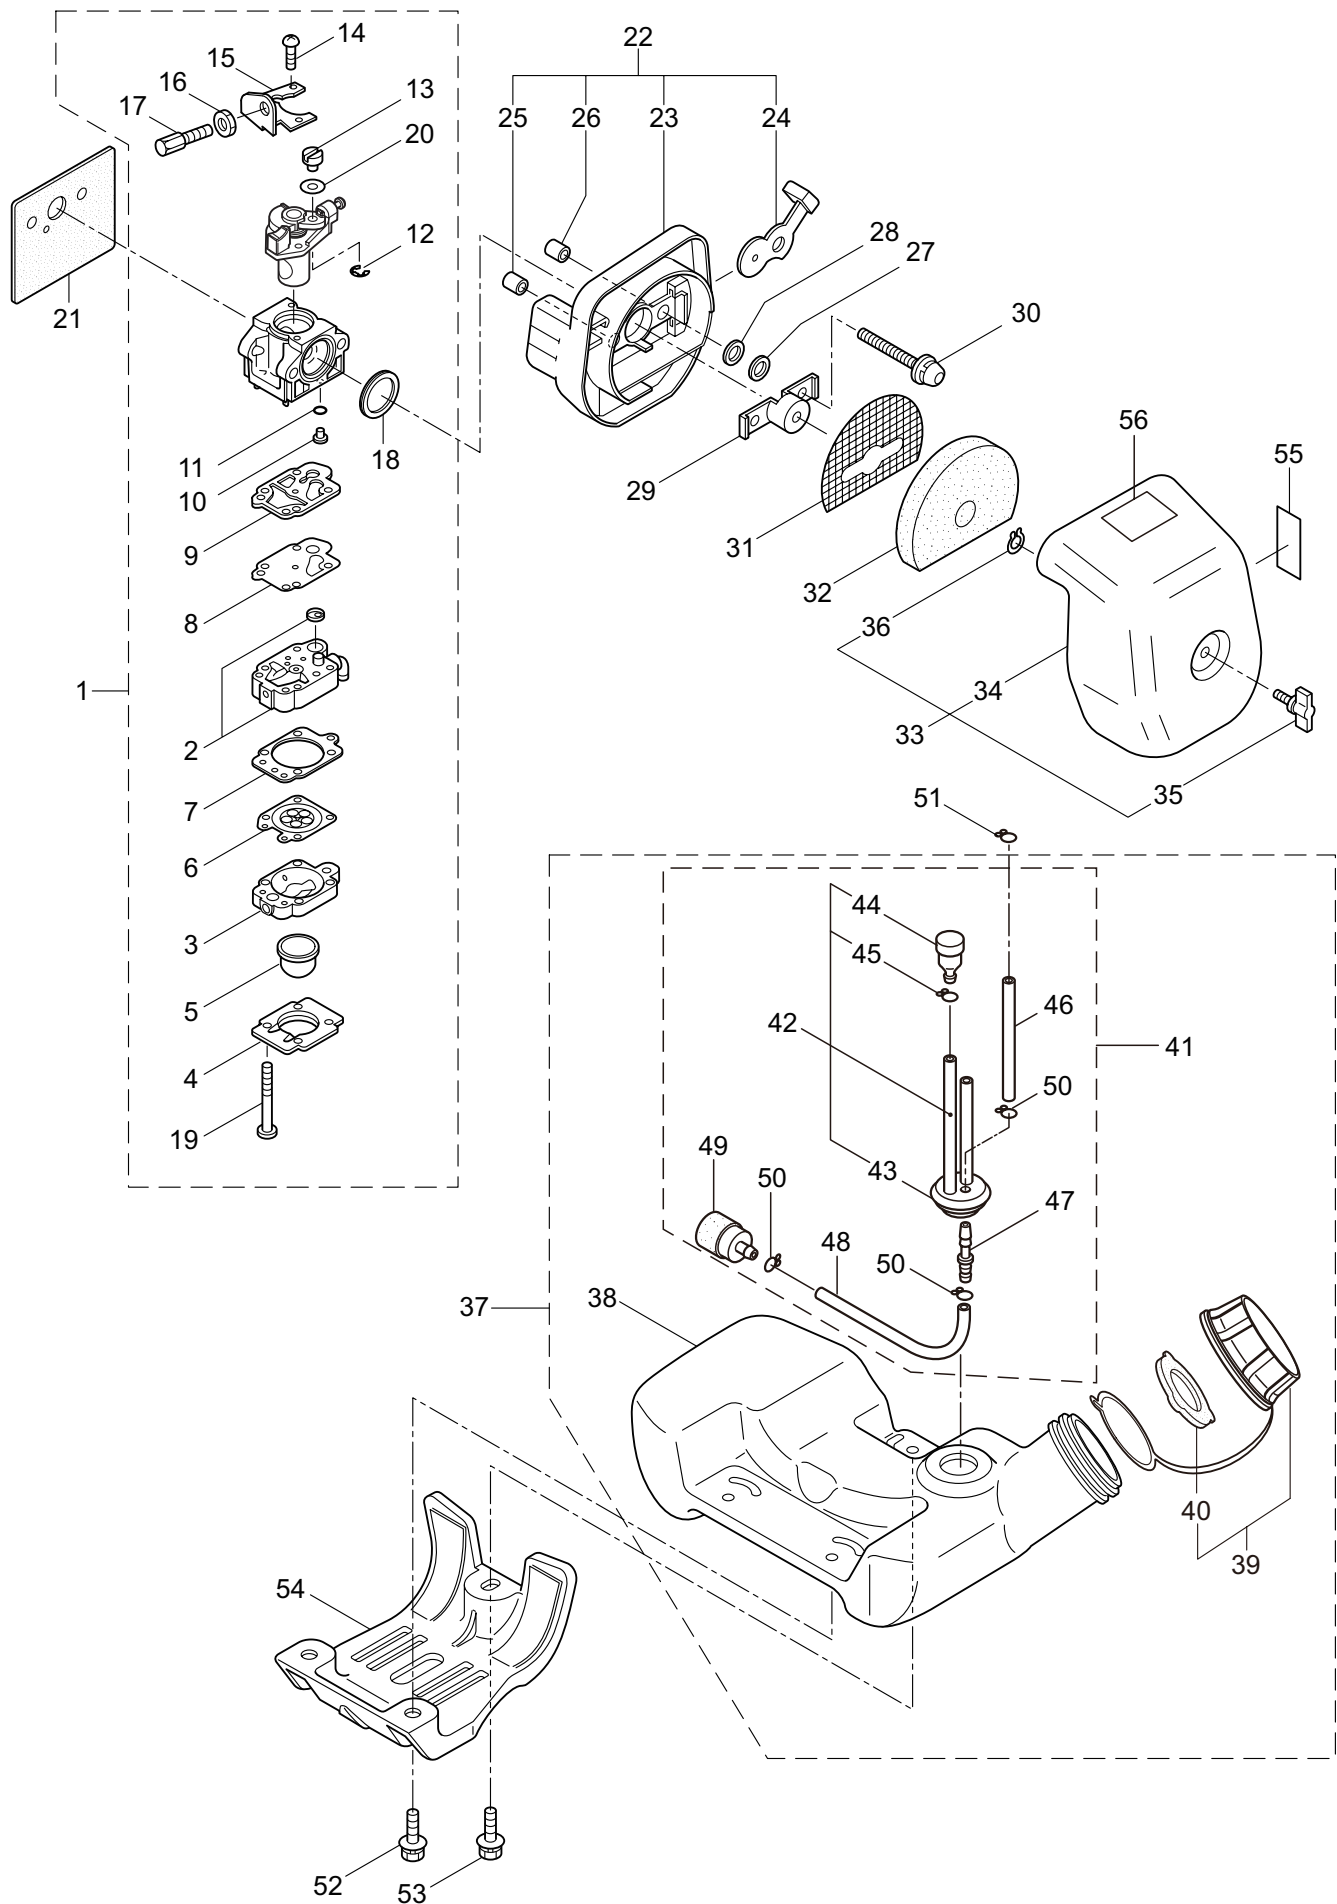

4. TPP270 CARBURETOR, FUEL TANK

Ref. No.	Part No.	Part Name	Q'ty	Remarks
4-46	289028	Pipe A	1	3x5x53L
4-47	288921	Joint	1	
4-48	289033	Pipe	1	3x5x100L
4-49	277887	Filter Ass'y	1	
4-50	261117	Clip	3	
4-51	261117	Clip	1	
4-52	281714	Cap Screw	2	M5x20
4-53	281715	Cap Screw	1	M5x20
4-54	281441	Stand	1	
4-55	261352	Label	1	Choke
4-56	285188	Label	1