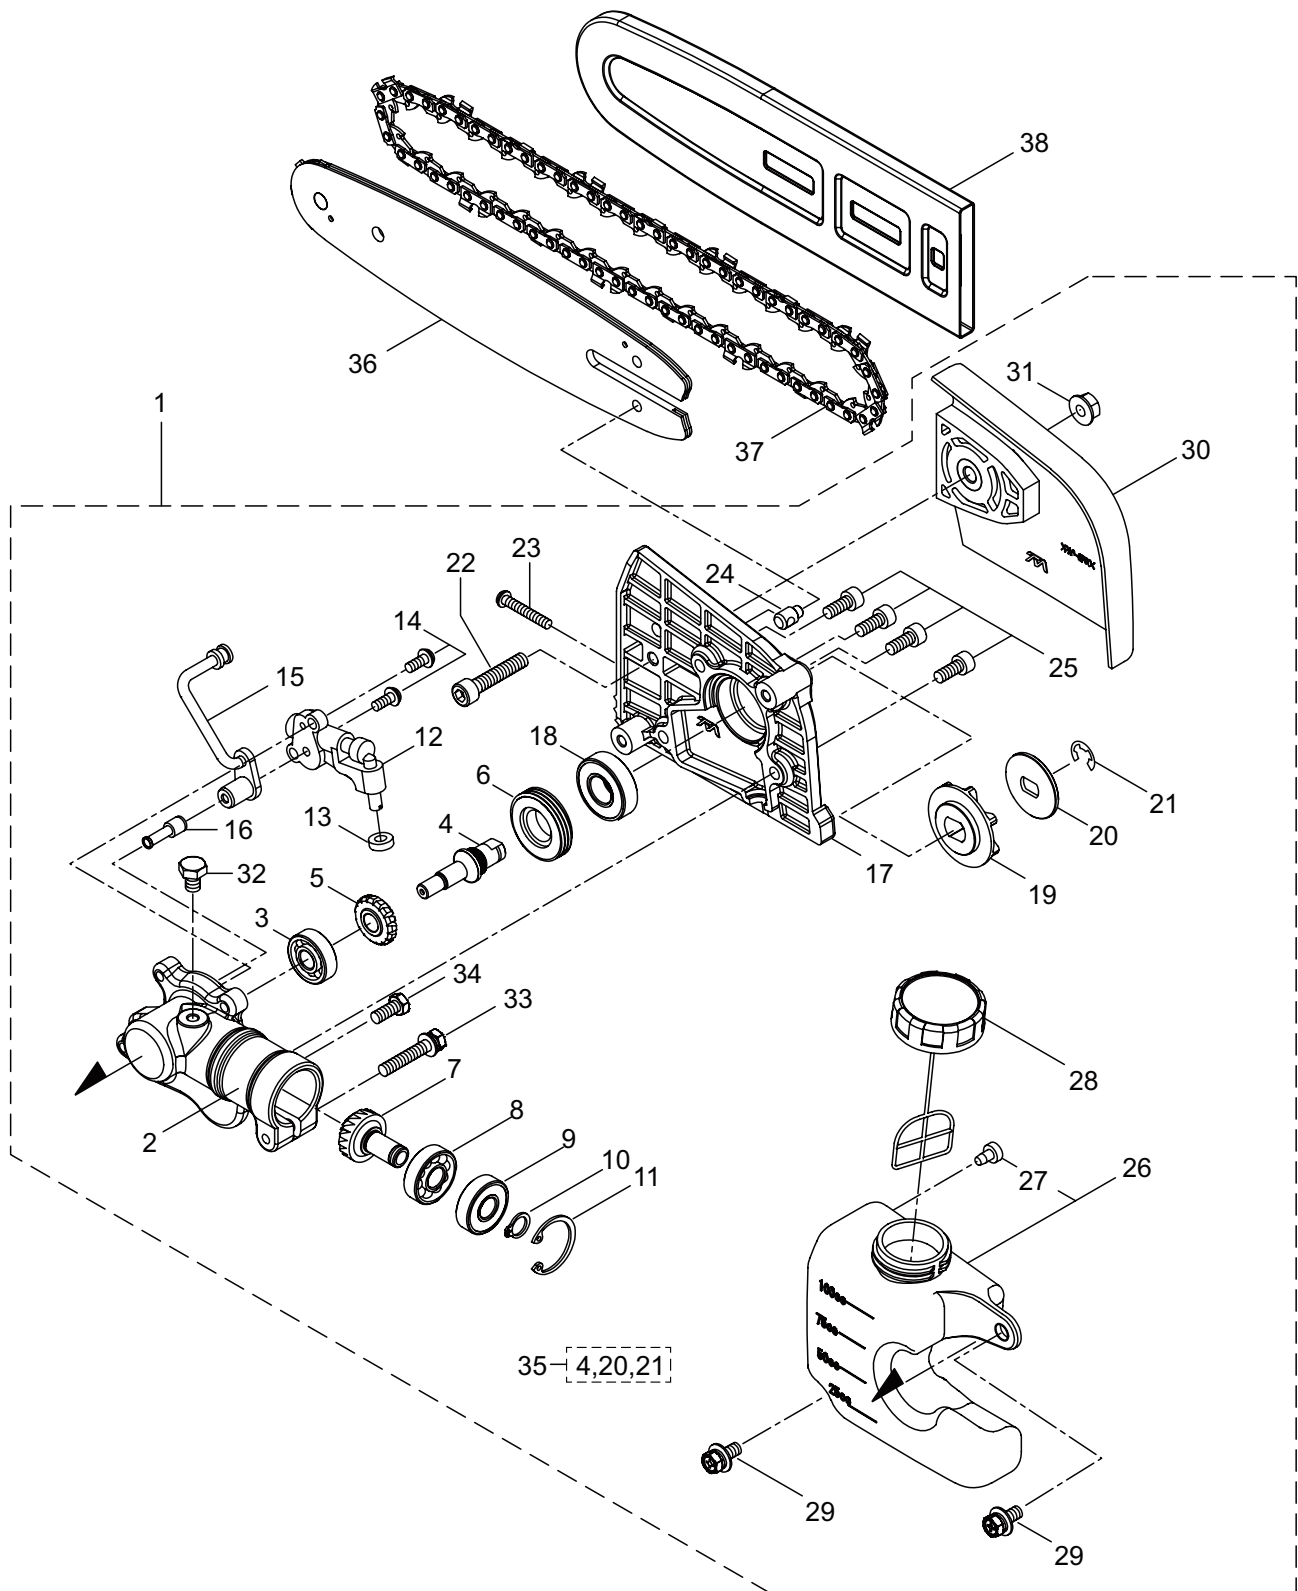

2. TPP270
PRUNER HEAD

Ref. No.	Part No.	Part Name	Q'ty	Remarks
2-1	234082	Pruner Head Ass'y	1	Incl.2-35
2-2	231855	Gearcase A	1	
2-3	227990	Bearing	1	#608
2-4	241692	Gear Shaft	1	
2-5	231857	Gear	1	
2-6	231858	Worm Wheel	1	
2-7	231859	Pinion Shaft	1	
2-8	227992	Bearing	1	#609
2-9	227993	Bearing	1	#609Z
2-10	228477	Snap Ring	1	#9
2-11	140270	Snap Ring	1	#24
2-12	231860	Oil Pump	1	
2-13	231861	Seal	1	
2-14	231862	Screw	2	
2-15	231863	Pipe, Oil	1	
2-16	231864	Strainer	1	
2-17	234084	Gearcase B	1	
2-18	227991	Bearing	1	#6001DDU
2-19	231866	Sprocket	1	
2-20	241693	Washer	1	
2-21	241694	E-Ring	1	BETW-8
2-22	125588	Bolt	1	M6x30
2-23	234085	Screw	1	M4x30
2-24	231870	Adjuster	1	
2-25	231871	Bolt	4	M5x12
2-26	234086	Oil Tank Ass'y	1	Incl.27
2-27	231873	Breather	1	
2-28	231874	Tank Cap Ass'y	1	
2-29	092580	Bolt	2	M5x12
2-30	231875	Chain Cover Comp	1	
2-31	126756	Nut	1	M6
2-32	089819	Bolt	1	M6x8
2-33	261246	Cap Screw	1	M5x25
2-34	215993	Cap Screw	1	M5x10
2-35	241691	Gear Shaft Ass'y	1	Incl.4,20,21
2-36	234088	Guide Bar	1	
2-37	289536	Chain	1	
2-38	234087	Chain Cover	1