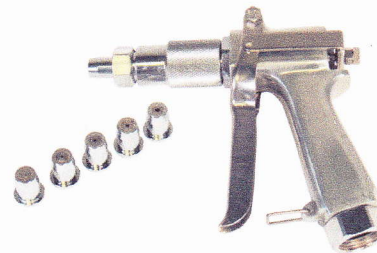

PART	DESCRIPTION	MS28B	MS40B	MS40QCB	MS036	MS038	MS074	MS0741	MS0741E	MS072EH	SKID
#116126	 U2L Gun (NN-Z0-10 nozzle) General Fertilizing & Pest Applications				*	*	*	*	*	*	
#842404	 MD9 Heavy Duty Adjust. Gun Turf & Pest Applications										*
#934237	 Top Gun Nozzle Arborist Applications										*

NOZZLES for MD9 GUN

- 842441 #2 Nozzle, 0.0315in, 0.26-0.96gpm (0.8mm, 1.0-3.8 lpm)
- 842442 #4 Nozzle, 0.06in, 0.80-XXXgpm / (1.5mm, 3.0-11.3 lpm)
- 842443 #5 Nozzle, 0.8in, XXX / (2mm, 7.6-19.0 lpm)
- 842444 #8 Nozzle, 0.12in, XXX / (3mm, 13.5-35.0 lpm)
- 840925 #6 Nozzle (standard), 0.1in, XXX / (2.5mm, 11.35-30.0 lpm)

ROOT FEEDER ATTACHMENTS for MD9 GUN

- 849044 Root Feeder Tip
- 849037 2-Hole Feeder Tip
- 849038 3-Hole Feeder Tip
- 849039 4-Hole Feeder Tip