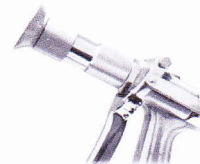

SPRAYER Accessories

MARUYAMA

The POWER in Outdoor Power