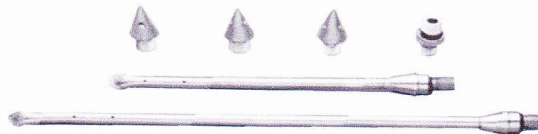

LAWN TIPS for MD9 GUN

- 849040 Lawn Tip, 4 gpm
- 849041 Lawn Tip, 2 gpm
- 849042 Lawn Tip, 5 gpm
- 849043 Lawn Tip, 2 gpm - Baseball Pattern