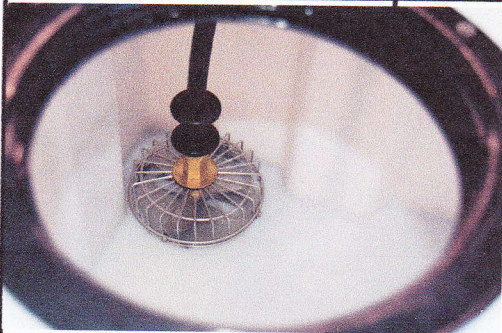

HOSES, VALVES AND FITTINGS

PART	DESCRIPTION	MS25B	MS40B	MS400CB	MS036	MS038	MS074	MS0741	MS0741E	MS072EH	*MS073D	SKID
#119978	Y-Joint 				*	*	*	*	*	*	*	
#570376	Inline Filter (ISO) 	*	*	*	*	*	*	*	*	*	*	
#570768	Swivel Joint G ¼ ISO M x ¼ ISO 	*	*	*	*	*	*	*	*	*	*	
#570774	Quick Connect 8.5 B ISO 	*	*	*	*	*	*	*	*	*	*	
#991071	One Touch Coupling 0.33in / 8.5mm ISO 	*	*	*	*	*	*	*	*	*	*	
#840305	Allows Tee-Jet® nozzles to be used with Maruyama Tee-Jet® Nozzle Adapter - 2pc. Nozzles.	*	*	*	*	*	*	*	*	*	*	*

#998526

This Heavy-duty Agitator Fan is Mechanical powered and can be used by all belt-driven pumps. The caged fan rests on the bottom of the larger skid sprayer tanks and helps to keep the chemicals/liquid mixed while spraying.

MARUYAMA

The POWER in Outdoor Power