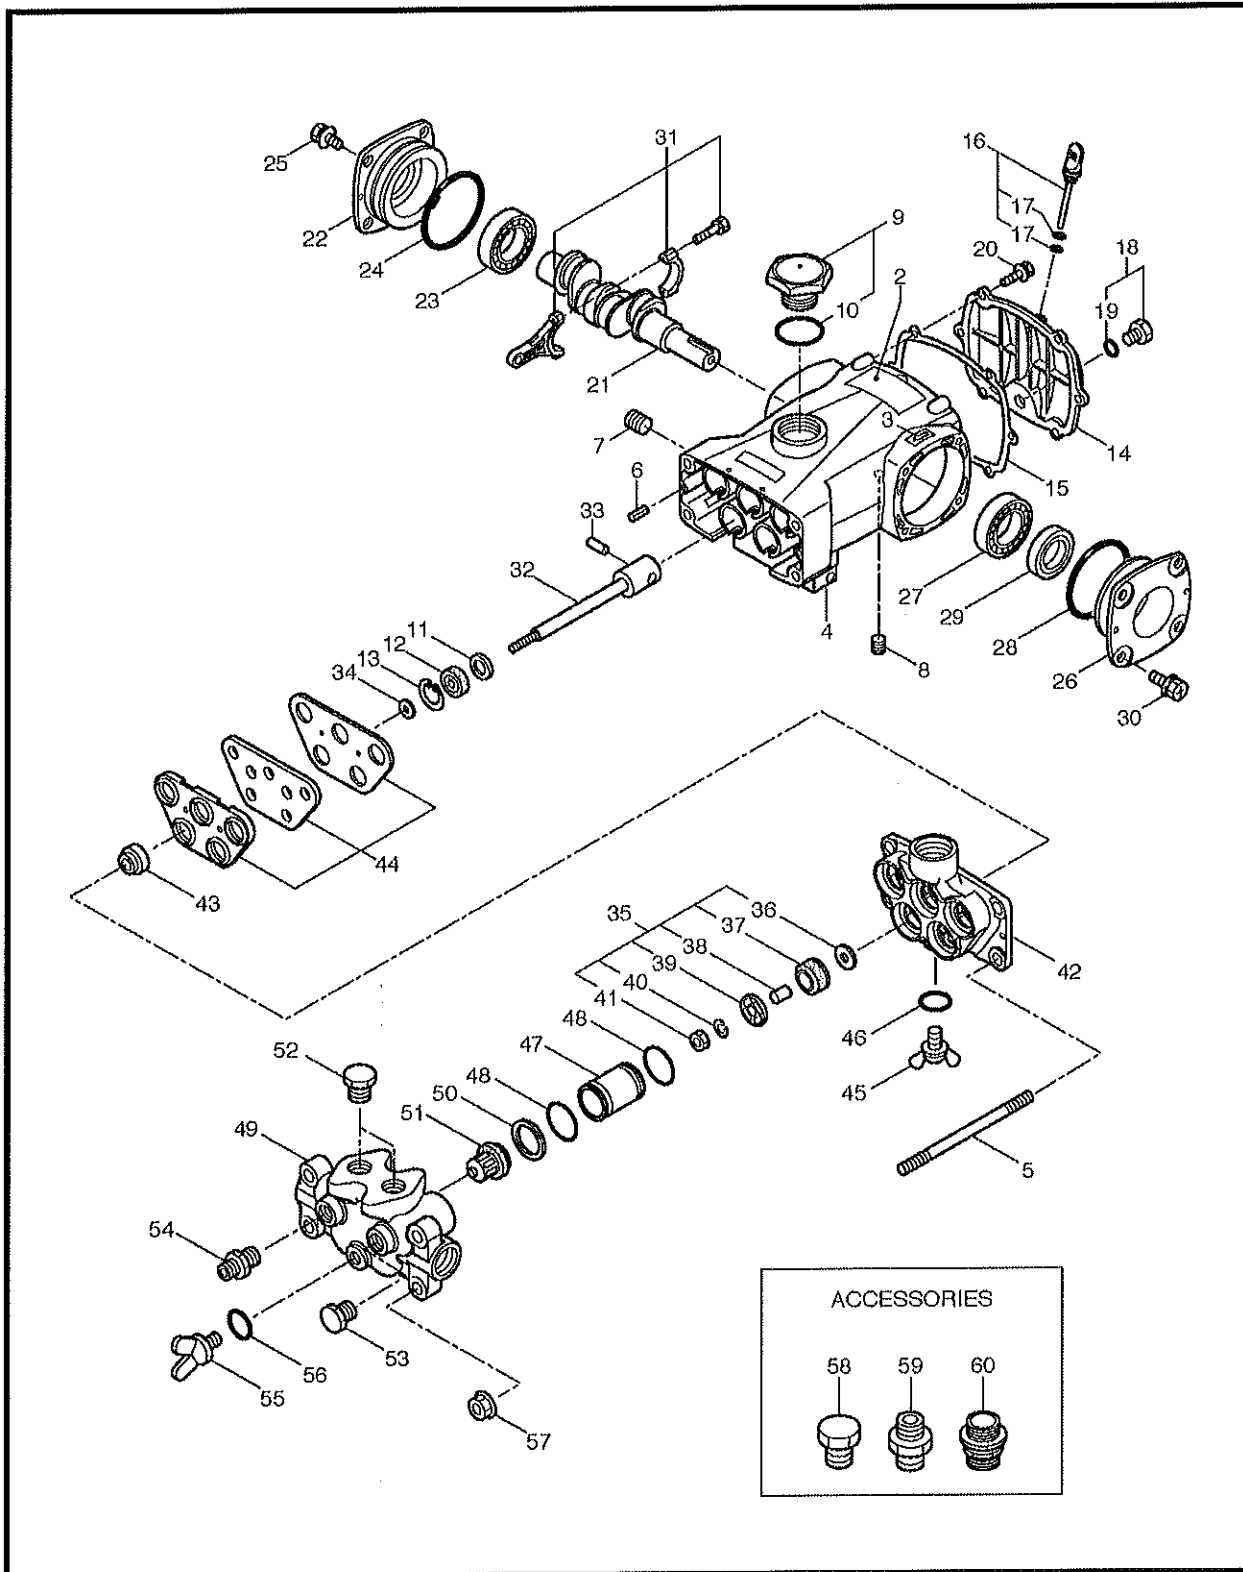

Is Your Product Registered?

Contact your Dealer to verify.

Warranties are based on Registrations and reduced to 1 year without  
Registration.

**MARUYAMA**

ILLUSTRATED PARTS LIST

**MS600F**

PUMP

MS600F  
PUMP  
PART #522532

# CRANKCASE, SUCTION VALVE

REF #	PART #	DESCRIPTION	Q'TY.	NOTES
2	126765	Label	1	MS600F
3	054365	Label	1	
4	125302	Crankcase	1	
5	125305	Stud Bolt	4	M10X129X20X20
6	027488	Spring Pin	2	5X12 AW
7	044490	Plug	1	R3/8
8	145964	Plug	1	R1/4
9	092269	Oil Cap Assy.	1	Incl.10
10	014177	O-Ring	1	P35
11	126259	Washer	5	17X24XT1.2
12	025461	Oil Seal	5	S10.5247
13	125306	Snap Ring	5	#25
14	125308	Crankcase Lid	1	
15	125311	Packing	1	
16	125312	Oil Gauge Assy.	1	Incl.17
17	026531	O-Ring	2	S8
18	091376	Plug Assy.	1	G1/4 Incl.19
19	023170	O-Ring	1	P12.5
20	125824	Bolt	6	M6X16
21	125788	Crankshaft	1	
22	126850	Bearing Case	1	
23	016138	Bearing	1	#6206
24	014033	O-Ring	1	S67
25	125832	Bolt	4	M8X16
26	126853	Bearing Case	1	
27	016138	Bearing	1	#6206
28	014033	O-Ring	1	S67
29	027330	Oil Seal	1	D30458
30	125832	Bolt	4	M8X16
31	125323	Connecting Rod Assy.	5	
32	125330	Plunger Assy.	5	
33	016948	Piston Pin	5	
34	125334	Packing	5	
35	632583	A-Block	5	Incl.36-41
36	014122	Suction Valve	5	
37	116121	Piston Packing	5	
38	027499	Suction Valve Collar	5	
39	119917	Suction Valve Stopper	5	
40	015849	Spring Washer	5	M6
41	046365	Nut	5	M6
42	125336	Cylinder Manifold	1	
43	100015	Packing	5	
44	125338	Seal Retainer	1	
45	108366	Plug	1	G1/4
46	023170	O-Ring	1	P12.5
47	125342	Cylinder Pipe	5	

# CRANKCASE, SUCTION VALVE

<b>REF #</b>	<b>PART #</b>	<b>DESCRIPTION</b>	<b>Q'TY.</b>	<b>NOTES</b>
48	026142	O-Ring	10	S29
49	125345	Discharge Manifold	1	
50	125347	Washer	5	18.5X32XT2.5
51	120276	Valve Assy.	5	
52	100161	Plug	2	PT1/2
53	121417	Plug	1	R3/8
54	065961	Nipple	1	PF1/4XPT3/8
55	108366	Plug	1	G1/4
56	023170	O-Ring	1	P12.5
57	120369	Nut	4	M10
58	107405	Plug	1	PT3/4
59	062755	Nipple	1	PT3/4XPF3/4
60	125793	Nipple	1	