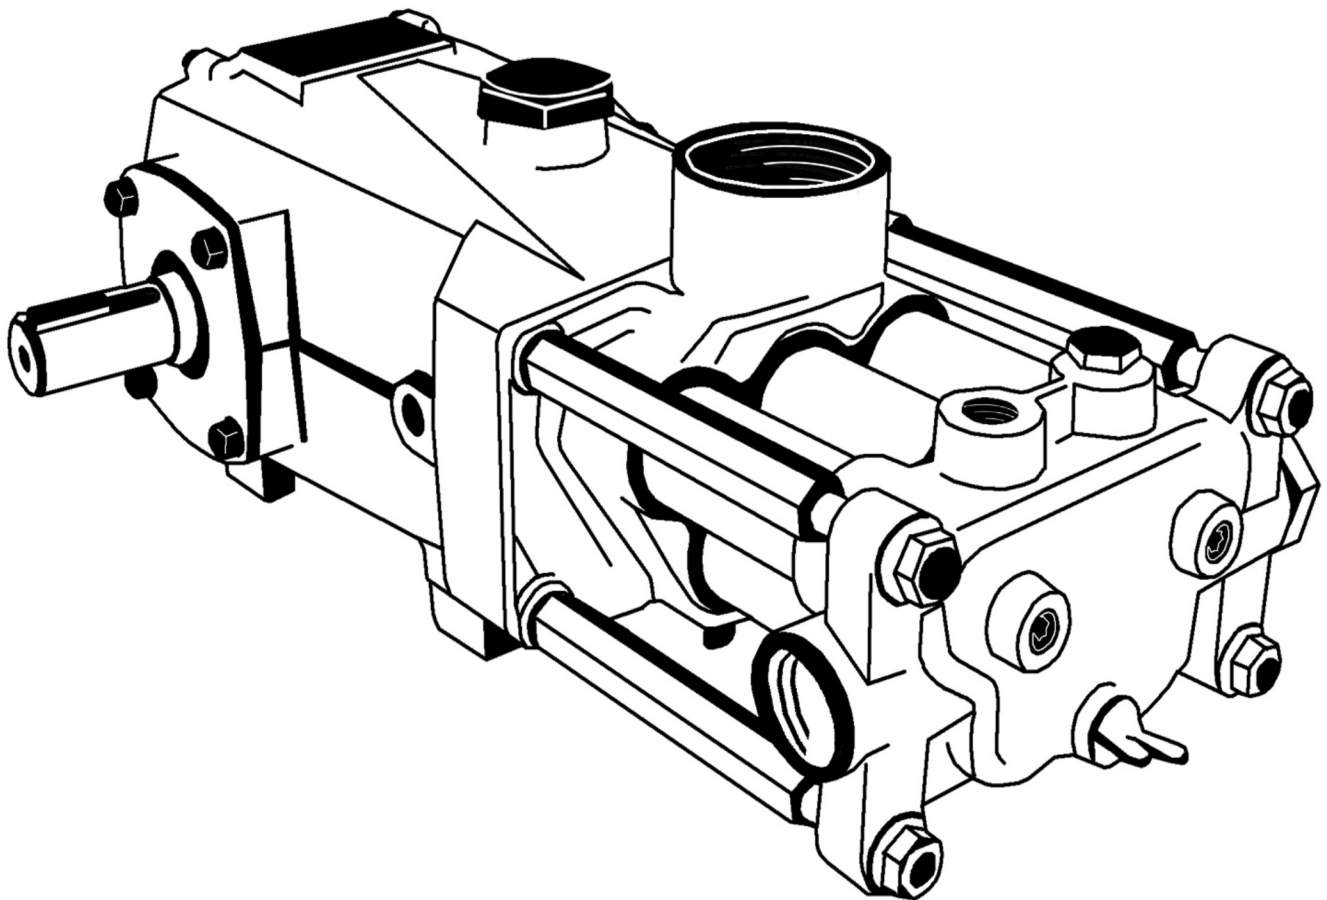

Is Your Product Registered?

Contact your Dealer to verify.

Warranties are based on Registrations and reduced to 1 year without  
Registration.

**MARUYAMA**

ILLUSTRATED PARTS LIST

**MS600F**

PUMP

MS600F  
PUMP  
PART #522532

# CRANKCASE, SUCTION VALVE

REF #	PART #	DESCRIPTION	Q'TY.	NOTES
2	126765	Label	1	MS600F
3	054365	Label	1	
4	125302	Crankcase	1	
5	125305	Stud Bolt	4	M10X129X20X20
6	027488	Spring Pin	2	5X12 AW
7	044490	Plug	1	R3/8
8	145964	Plug	1	R1/4
9	092269	Oil Cap Assy.	1	Incl.10
10	014177	O-Ring	1	P35
11	126259	Washer	5	17X24XT1.2
12	025461	Oil Seal	5	S10.5247
13	125306	Snap Ring	5	#25
14	125308	Crankcase Lid	1	
15	125311	Packing	1	
16	125312	Oil Gauge Assy.	1	Incl.17
17	026531	O-Ring	2	S8
18	091376	Plug Assy.	1	G1/4 Incl.19
19	023170	O-Ring	1	P12.5
20	125824	Bolt	6	M6X16
21	125788	Crankshaft	1	
22	126850	Bearing Case	1	
23	016138	Bearing	1	#6206
24	014033	O-Ring	1	S67
25	125832	Bolt	4	M8X16
26	126853	Bearing Case	1	
27	016138	Bearing	1	#6206
28	014033	O-Ring	1	S67
29	027330	Oil Seal	1	D30458
30	125832	Bolt	4	M8X16
31	125323	Connecting Rod Assy.	5	
32	125330	Plunger Assy.	5	
33	016948	Piston Pin	5	
34	125334	Packing	5	
35	632583	A-Block	5	Incl.36-41
36	014122	Suction Valve	5	
37	116121	Piston Packing	5	
38	027499	Suction Valve Collar	5	
39	119917	Suction Valve Stopper	5	
40	015849	Spring Washer	5	M6
41	046365	Nut	5	M6
42	125336	Cylinder Manifold	1	
43	100015	Packing	5	
44	125338	Seal Retainer	1	
45	108366	Plug	1	G1/4
46	023170	O-Ring	1	P12.5
47	125342	Cylinder Pipe	5	

# CRANKCASE, SUCTION VALVE

<b>REF #</b>	<b>PART #</b>	<b>DESCRIPTION</b>	<b>Q'TY.</b>	<b>NOTES</b>
48	026142	O-Ring	10	S29
49	125345	Discharge Manifold	1	
50	125347	Washer	5	18.5X32XT2.5
51	120276	Valve Assy.	5	
52	100161	Plug	2	PT1/2
53	121417	Plug	1	R3/8
54	065961	Nipple	1	PF1/4XPT3/8
55	108366	Plug	1	G1/4
56	023170	O-Ring	1	P12.5
57	120369	Nut	4	M10
58	107405	Plug	1	PT3/4
59	062755	Nipple	1	PT3/4XPF3/4
60	125793	Nipple	1	