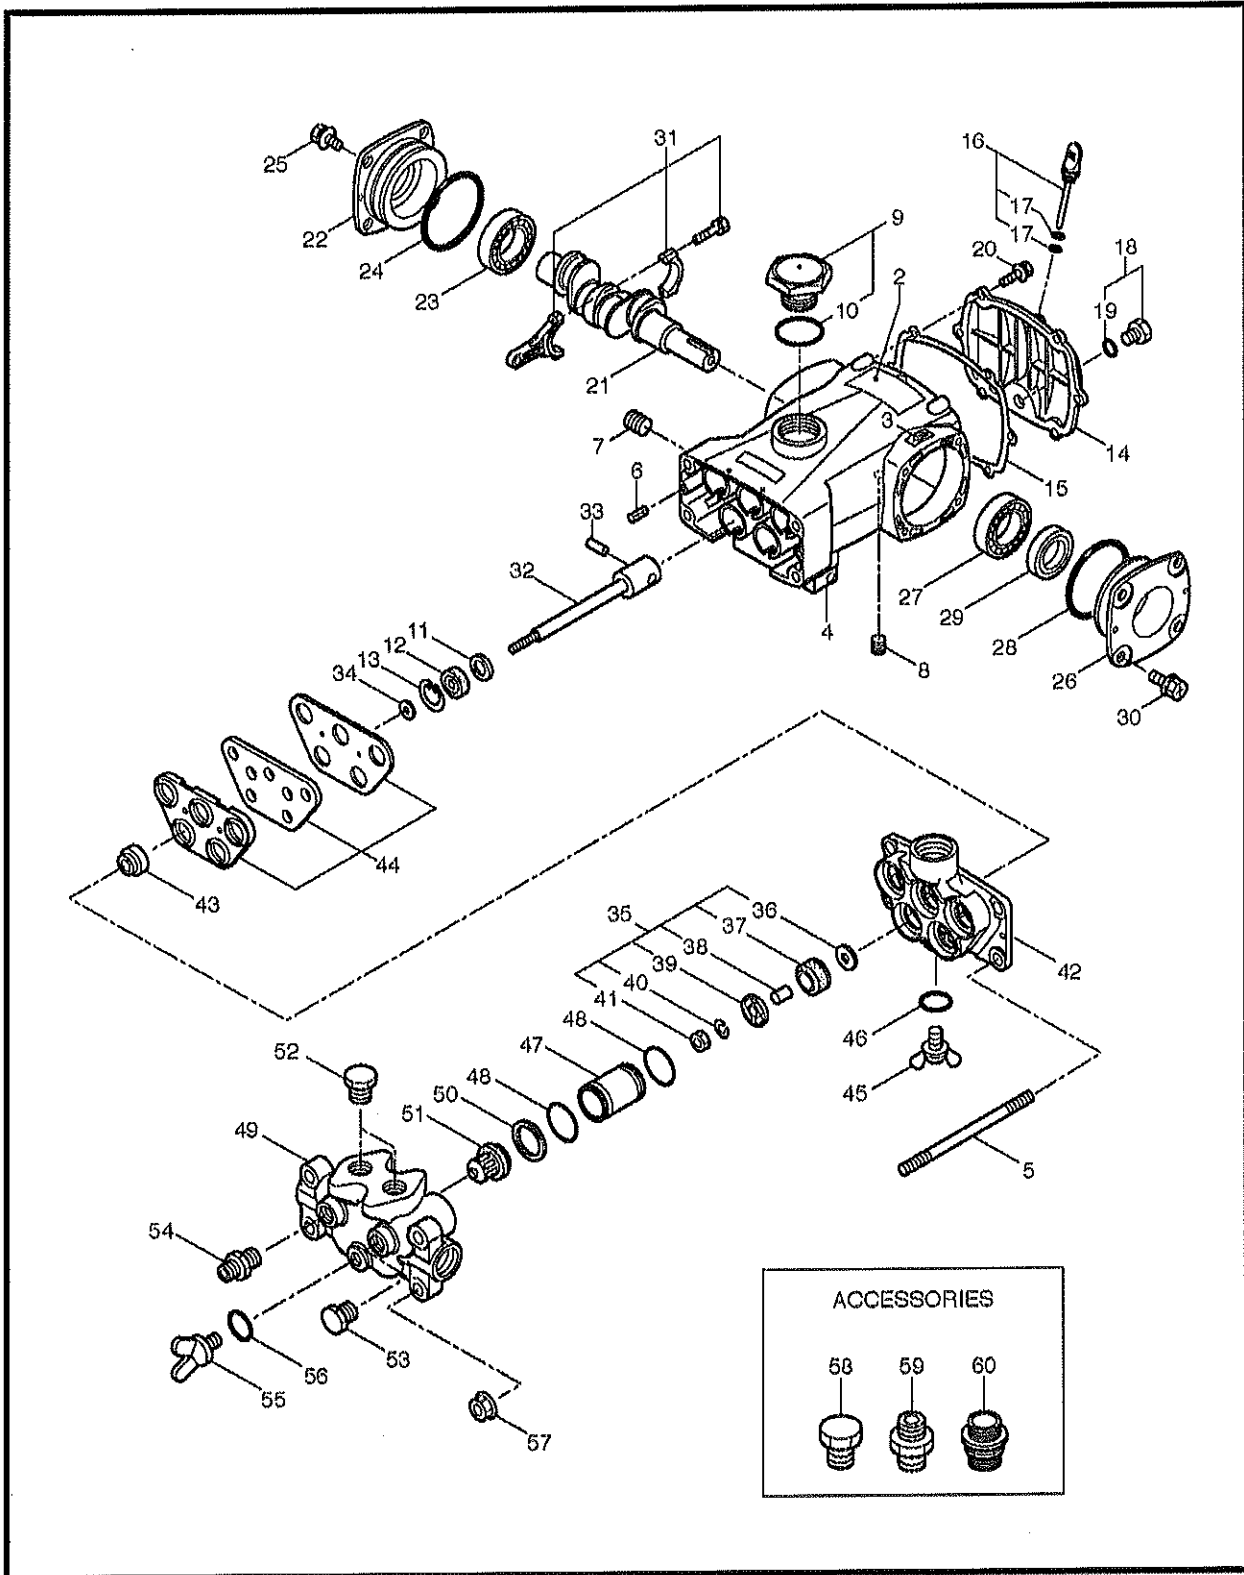

Is Your Product Registered?

Contact your Dealer to verify.

Warranties are based on Registrations and reduced to 1 year without  
Registration.

**MARUYAMA**

ILLUSTRATED PARTS LIST

**MS600F**

PUMP

MS600F  
PUMP  
PART #522532

# CRANKCASE, SUCTION VALVE

REF #	PART #	DESCRIPTION	Q'TY.	NOTES
2	126765	Label	1	MS600F
3	054365	Label	1	
4	125302	Crankcase	1	
5	125305	Stud Bolt	4	M10X129X20X20
6	027488	Spring Pin	2	5X12 AW
7	044490	Plug	1	R3/8
8	145964	Plug	1	R1/4
9	092269	Oil Cap Assy.	1	Incl.10
10	014177	O-Ring	1	P35
11	126259	Washer	5	17X24XT1.2
12	025461	Oil Seal	5	S10.5247
13	125306	Snap Ring	5	#25
14	125308	Crankcase Lid	1	
15	125311	Packing	1	
16	125312	Oil Gauge Assy.	1	Incl.17
17	026531	O-Ring	2	S8
18	091376	Plug Assy.	1	G1/4 Incl.19
19	023170	O-Ring	1	P12.5
20	125824	Bolt	6	M6X16
21	125788	Crankshaft	1	
22	126850	Bearing Case	1	
23	016138	Bearing	1	#6206
24	014033	O-Ring	1	S67
25	125832	Bolt	4	M8X16
26	126853	Bearing Case	1	
27	016138	Bearing	1	#6206
28	014033	O-Ring	1	S67
29	027330	Oil Seal	1	D30458
30	125832	Bolt	4	M8X16
31	125323	Connecting Rod Assy.	5	
32	125330	Plunger Assy.	5	
33	016948	Piston Pin	5	
34	125334	Packing	5	
35	632583	A-Block	5	Incl.36-41
36	014122	Suction Valve	5	
37	116121	Piston Packing	5	
38	027499	Suction Valve Collar	5	
39	119917	Suction Valve Stopper	5	
40	015849	Spring Washer	5	M6
41	046365	Nut	5	M6
42	125336	Cylinder Manifold	1	
43	100015	Packing	5	
44	125338	Seal Retainer	1	
45	108366	Plug	1	G1/4
46	023170	O-Ring	1	P12.5
47	125342	Cylinder Pipe	5	

# CRANKCASE, SUCTION VALVE

<b>REF #</b>	<b>PART #</b>	<b>DESCRIPTION</b>	<b>Q'TY.</b>	<b>NOTES</b>
48	026142	O-Ring	10	S29
49	125345	Discharge Manifold	1	
50	125347	Washer	5	18.5X32XT2.5
51	120276	Valve Assy.	5	
52	100161	Plug	2	PT1/2
53	121417	Plug	1	R3/8
54	065961	Nipple	1	PF1/4XPT3/8
55	108366	Plug	1	G1/4
56	023170	O-Ring	1	P12.5
57	120369	Nut	4	M10
58	107405	Plug	1	PT3/4
59	062755	Nipple	1	PT3/4XPF3/4
60	125793	Nipple	1	