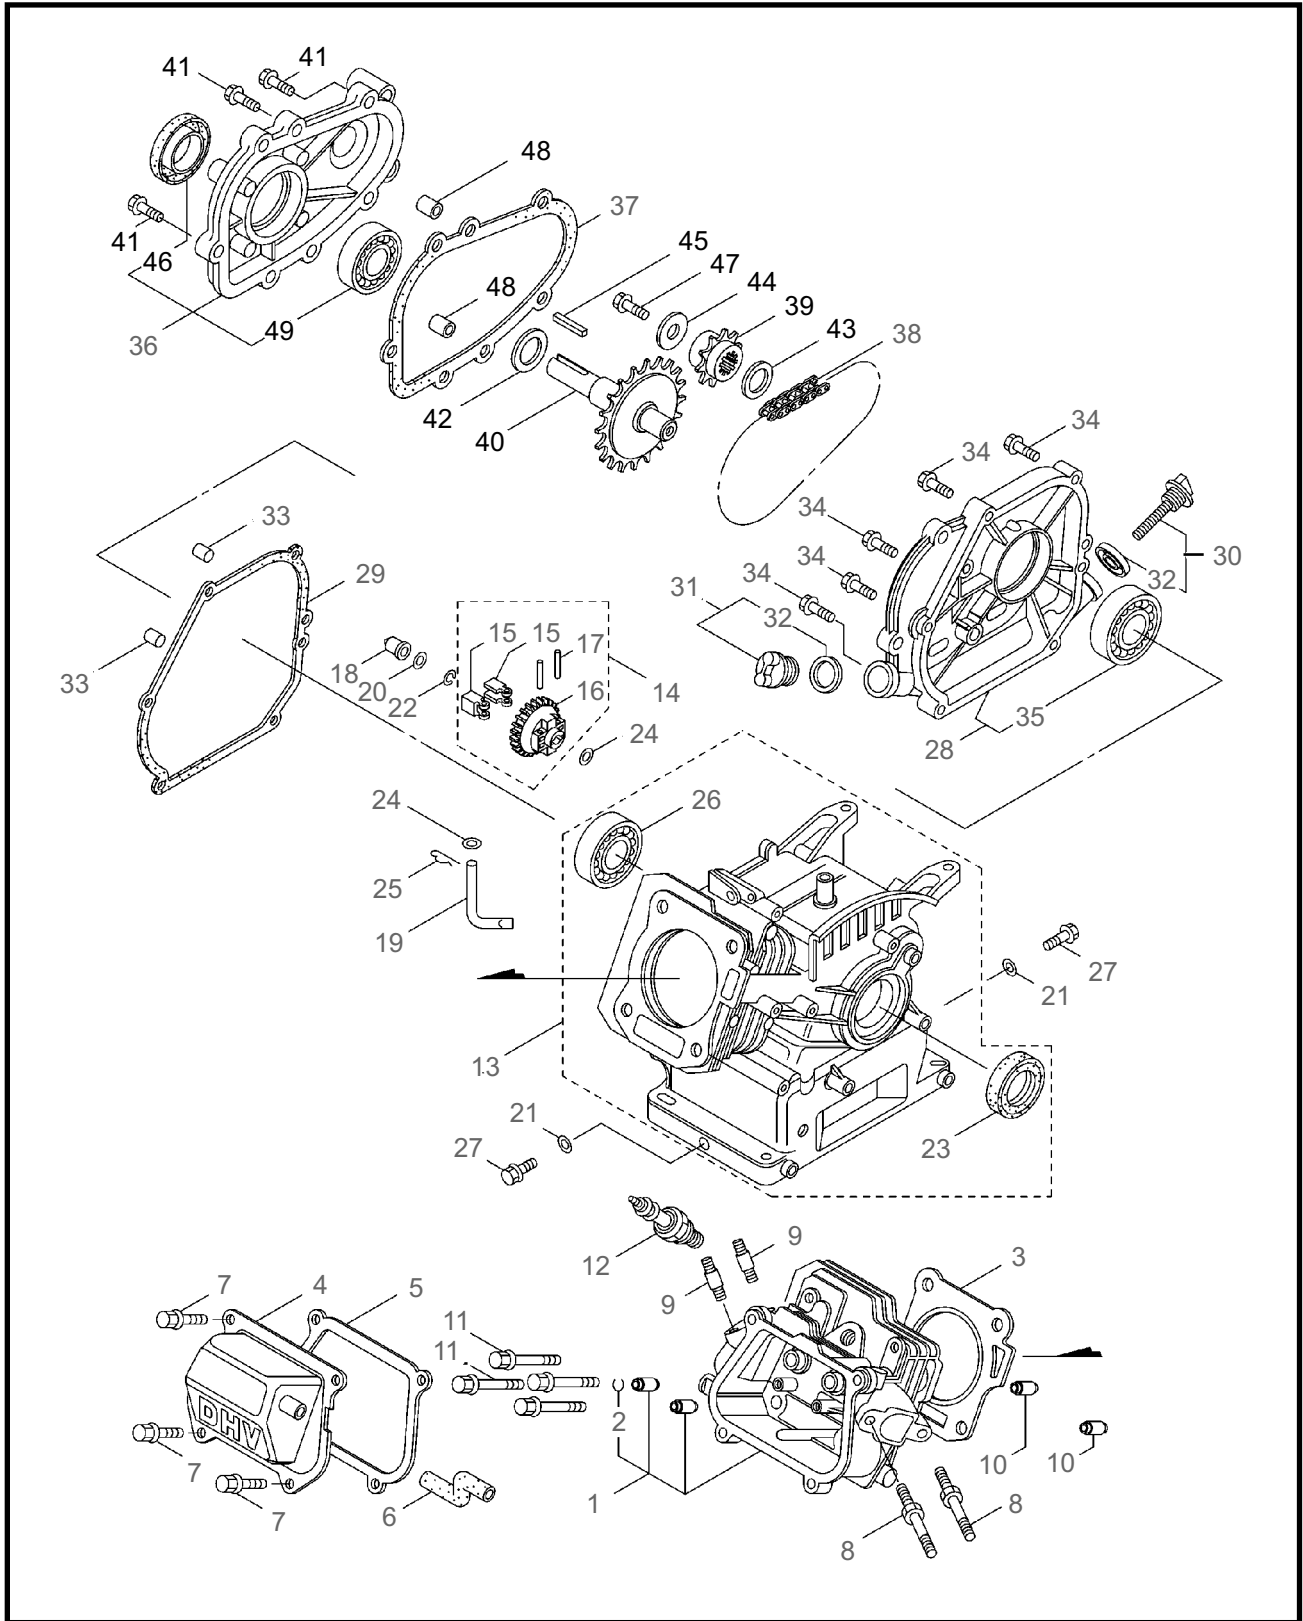

ENGINE

REF #	PART #	DESCRIPTION	Q'TY.	NOTES
40	625252	P.T.O. Shaft	1	
41	998198	Flange Bolt	5	
42	583677	Thrust Spring	1	
43	583678	Spacer	1	
44	583679	Washer	1	
45	620762	Key	1	5x5x33
46	626325	Oil Seal	1	
47	620763	Bolt	1	
48	990497	Dowel Pin	2	8x14
49	626332	Radial Ball Bearing	1