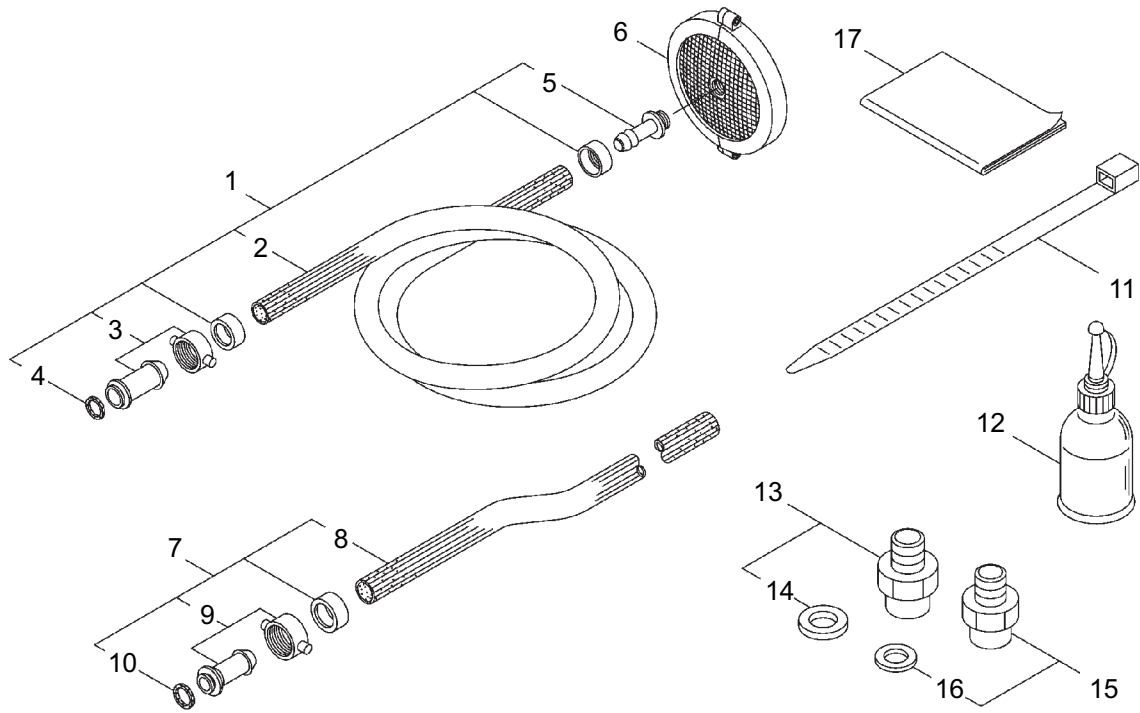

ACCESSORIES

REF #	PART #	DESCRIPTION	Q'TY.	NOTES
1	105936	Suction Hose Ass'y	1	Incl. 2-5
2	103571	Hose	1	19x1Bx3000L
3	098213	Hose Coupling	1	
4	103686	Packing	1	
5	105937	Hose Coupling	1	
6	122017	Suction Strainer Ass'y	1	
7	103572	Spill Hose Ass'y	1	Incl. 8-10
8	103573	Hose	1	13x19x3000L
9	098009	Hose Coupling	1	
10	103685	Packing	1	
11	107107	Band	1	
12	015773	Oil Feeder	1	
13	091010	Extension	1	Incl. 14
14	550090	Packing	1	
15	091015	Extension	1	Incl. 16
16	014823	Packing	1	
17	814273	Instruction Manual	1