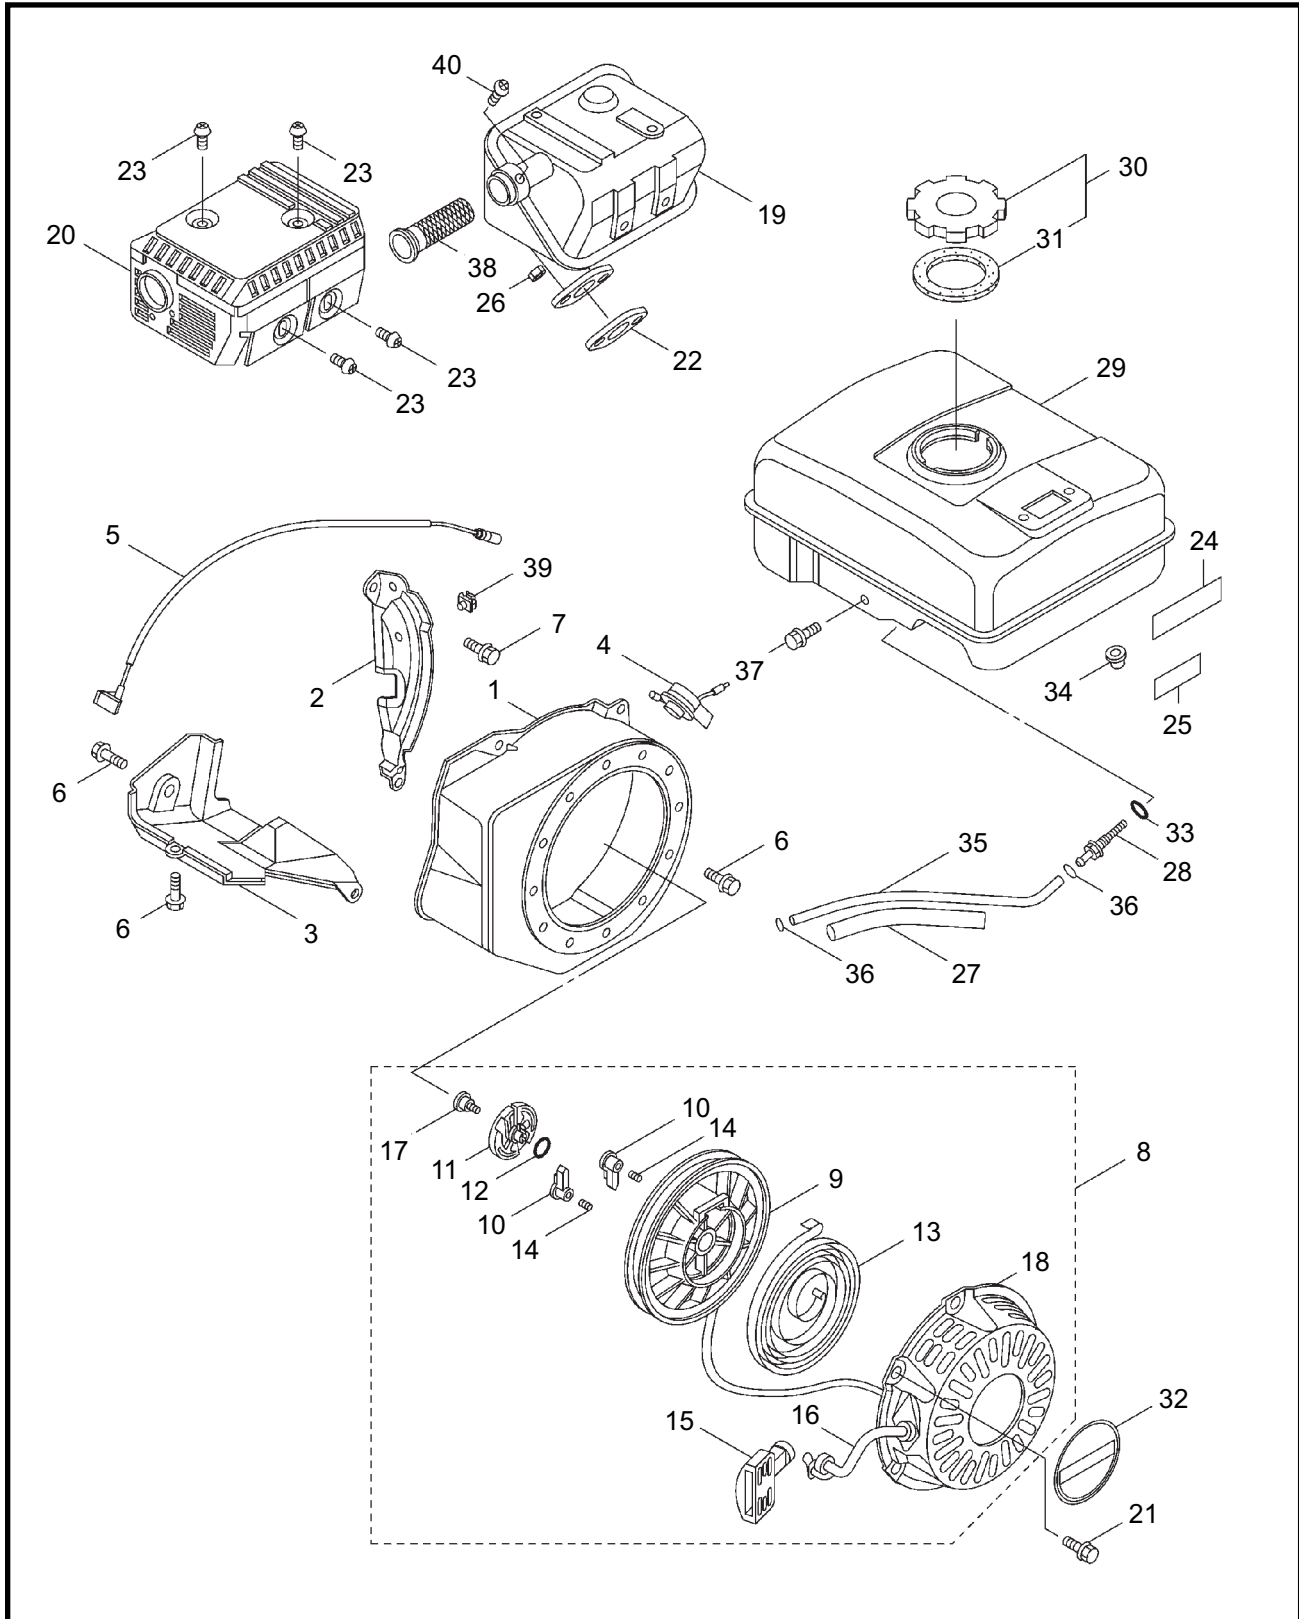

ENGINE (FUEL TANK, MUFFLER, RECOIL STARTER)

REF #	PART #	DESCRIPTION	Q'TY.	NOTES
1	625263	Fan Cover Comp.	1	
2	625264	Side Plate	1	
3	625265	Shroud Comp.	1	
4	625240	Stop Switch Ass'y	1	
5	620851	Stop Switch Cord	1	
6	990467	Flange Bolt	6	6x12
7	626393	Flange Bolt	1	
8	620853	Recoil Starter Ass'y	1	Incl. 9-18
9	626448	Recoil Starter Reel	1	
10	626449	Starter Ratchet	2	
11	626450	Ratchet Guide	1	
12	626451	Friction Spring	1	
13	626452	Recoil Starter Spring	1	
14	626453	Return Spring	2	
15	620862	Recoil Starter Knob	1	
16	626455	Recoil Starter Rope	1	
17	626456	Setting Screw	1	
18	620854	Recoil Starter Case Comp.	1	
19	625267	Muffler Comp.	1	
20	620867	Muffler Protector	1	
21	626609	Flange Bolt	3	
22	626624	Muffler Gasket	1	
23	583785	Tapping Screw	4	
24	620847	Label	1	
25	625241	Label	1	
26	626627	Nut	2	
27	620869	Supporter Rubber	1	
28	583789	Fuel Tank Joint	1	
29	625268	Fuel Tank Comp.	1	
30	620871	Fuel Filler Cap Comp.	1	Incl. 31
31	620872	Gasket, Fuel Filler Cap	1	
32	625266	Emblem	1	
33	625228	O-Ring	1	
34	990487	Flange Nut	2	
35	583795	Fuel Tube	1	
36	990499	Tube Clip	2	
37	583796	Flange Bolt	1	
38	625269	Spark Arrester	1	
39	625242	Clip	1	
40	583786	Tapping Screw	1	4x6