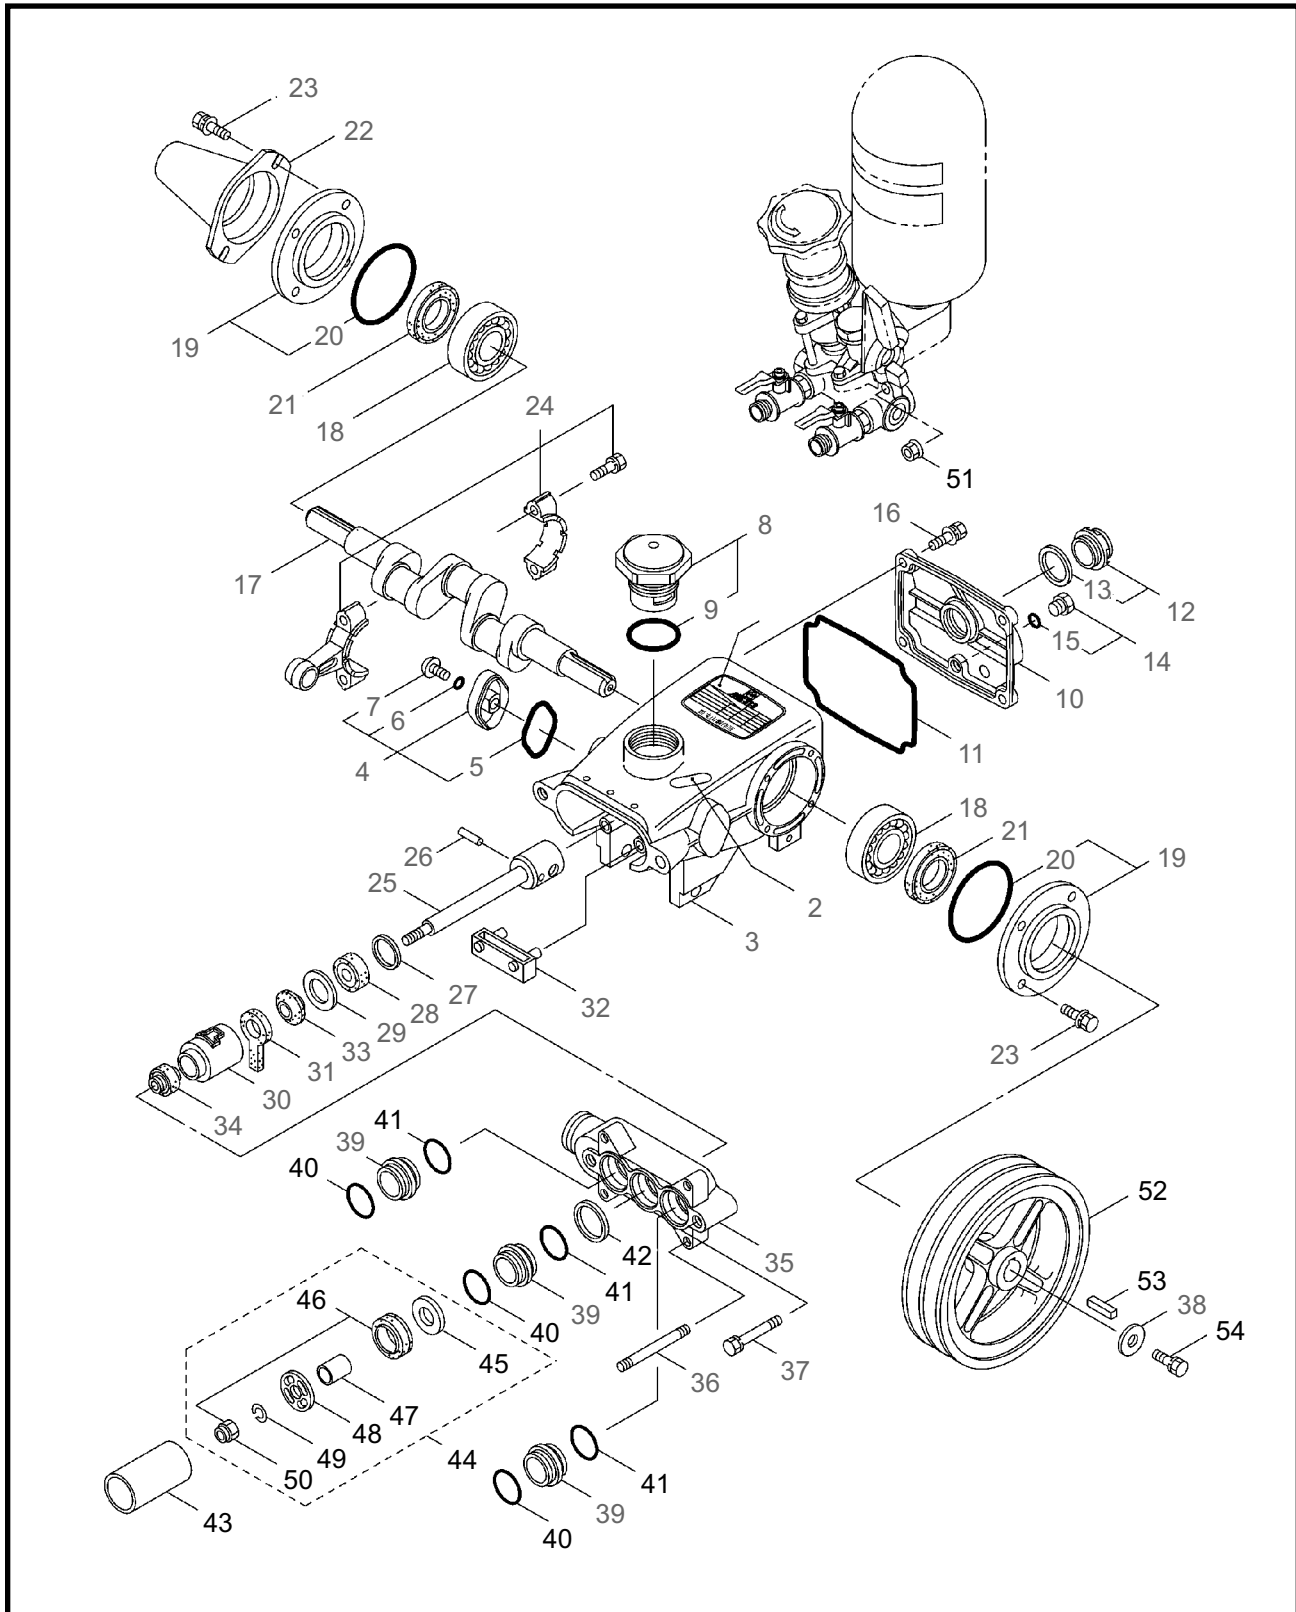

4 ILLUSTRATED PARTS LIST  
MS413ECH

**POWER SPRAYER (PUMP ASSEMBLY)**

<b>REF #</b>	<b>PART #</b>	<b>DESCRIPTION</b>	<b>Q'TY.</b>	<b>NOTES</b>
1	120816	Label	1	MS413
2	063975	Label	1	Oil
3	120818	Crankcase	1	
4	120821	Oil Gauge Ass'y	1	Incl. 5-7
5	120823	O-Ring	1	
6	150810	Seal Washer	1	M6
7	120824	Screw	1	M6x14
8	091264	Oil Filler Cap	1	Incl. 9
9	014177	O-Ring	1	P35
10	120826	Rear Cover	1	
11	044835	O-Ring, Rear Cover	1	
12	092241	Oil Gauge Ass'y	1	Incl. 13
13	044428	Packing	1	
14	091376	Drain Plug	1	Incl. 15
15	023170	O-Ring	1	
16	092519	Bolt	4	M6x16
17	043163	Crankshaft	1	
18	014487	Bearing	2	#6304
19	595607	Oil Seal Case Ass'y	2	Incl. 20
20	026536	O-Ring	2	
21	024159	Oil Seal	2	D204010
22	025130	Shaft Protector	1	
23	092519	Bolt	8	M6x16
24	024139	Connecting Rod Ass'y	3	
25	120827	Piston Rod	3	
26	016948	Piston Pin	3	9x22L
27	020017	Washer	3	
28	025461	Oil Seal	3	S10.5247
29	026854	Washer	3	
30	027710	Seal Retainer	3	
31	027711	Felt Packing	3	
32	027712	Oil Pan	1	
33	026853	Packing	3	
34	100015	Seal	3	
35	105507	Inlet Manifold	1	
36	120829	Stud	4	
37	817034	Bolt	2	M8x45
38	100836	Washer	1	
39	022931	Adapter	3	

6 ILLUSTRATED PARTS LIST  
MS413ECH

**POWER SPRAYER (PUMP ASSEMBLY)**

<b>REF #</b>	<b>PART #</b>	<b>DESCRIPTION</b>	<b>Q'TY.</b>	<b>NOTES</b>
40	015862	O-Ring	3	
41	023172	O-Ring	3	
42	105508	Packing	1	
43	108065	Cylinder Pipe	3	
44	632583	Inlet Valve Ass'y	3	Incl. 45-50
45	014122	Inlet Valve Seat	3	
46	632586	Piston Packing Set	3	Incl. 50
47	027499	Spacer	3	
48	119917	Retainer, Piston	3	
49	015849	Spring Washer	3	M6
50	046365	Nylon Nut	3	M6
51	108468	Nut	4	M8
52	100837	V-Pulley	1	152-Ax2
53	014543	Key	1	
54	092521	Bolt	1	M8x20