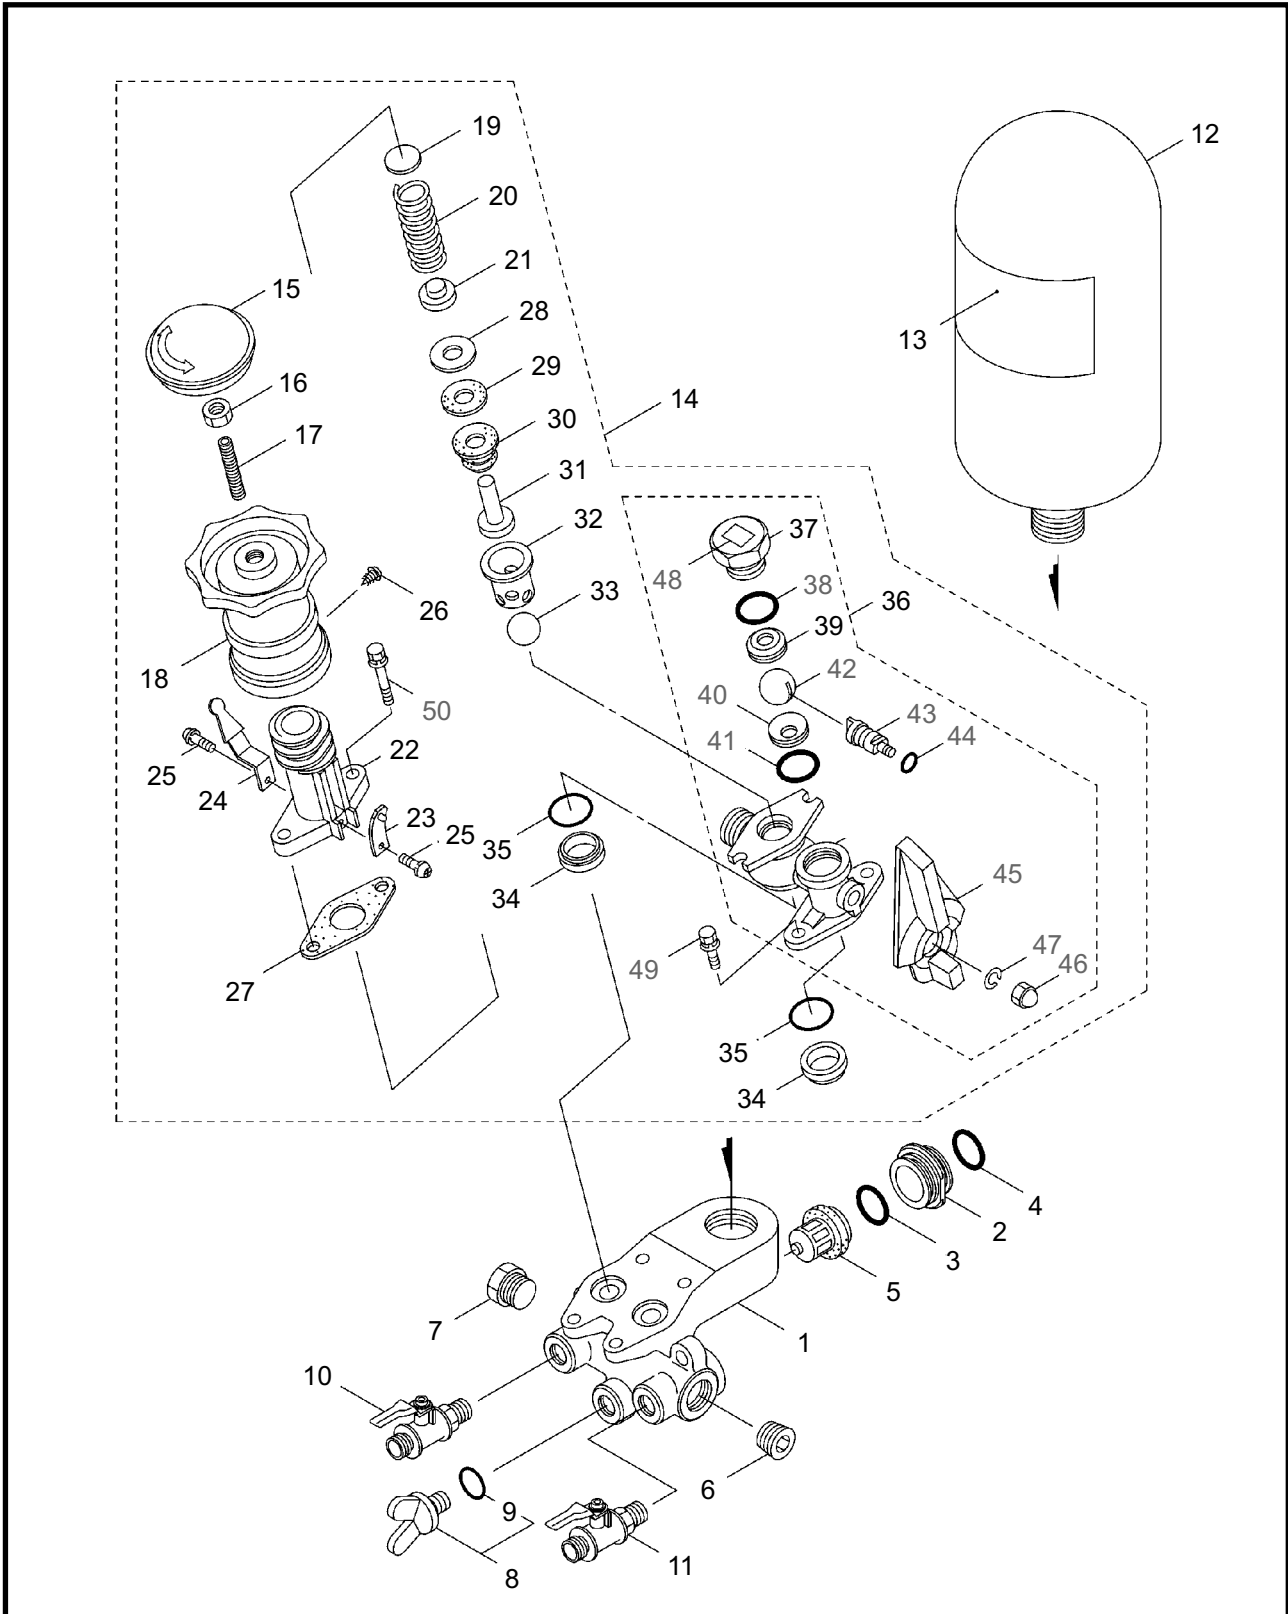

POWER SPRAYER (DISCHARGE VALVE, P.R.VALVE)

REF #	PART #	DESCRIPTION	Q'TY.	NOTES
1	120831	Discharge Manifold	1	
2	105509	Adapter	3	
3	023172	O-Ring	3	
4	015862	O-Ring	3	
5	120276	Discharge Valve Ass'y	3	
6	120833	Plug	1	
7	108368	Plug	1	
8	632737	Plug Ass'y	1	Incl. 9,
9	023170	O-Ring	1	
10	120834	Cock Ass'y	1	
11	120835	Cock Ass'y	1	
12	108416	Air Chamber	1	
13	121443	Label	1	
14	816746	Pressure Regulator Valve Ass'y	1	Incl. 15-50
15	121005	Cap	1	
16	084015	Nut	1	M10
17	088975	Screw	1	M10x48
18	121006	Grip	1	
19	019917	Retainer	1	
20	105520	Spring	1	
21	105521	Retainer	1	
22	105522	Case	1	
23	108474	Plate Spring	1	
24	105524	Indicator	1	
25	092100	Screw	2	M4x6
26	089899	Tapping Screw	1	M4x13
27	105527	Packing	1	
28	012255	Washer	1	
29	016972	Bellows Packing	1	
30	011451	Bellows	1	
31	016975	Valve Rod	1	
32	012256	Retainer	1	
33	107238	Valve Ball	1	
34	020971	Valve Seat	2	
35	014179	O-Ring	2	
36	121014	By-Pass Valve Ass'y	1	Incl. 37-48
37	121689	Ball Retainer	1	
38	013971	O-Ring	1