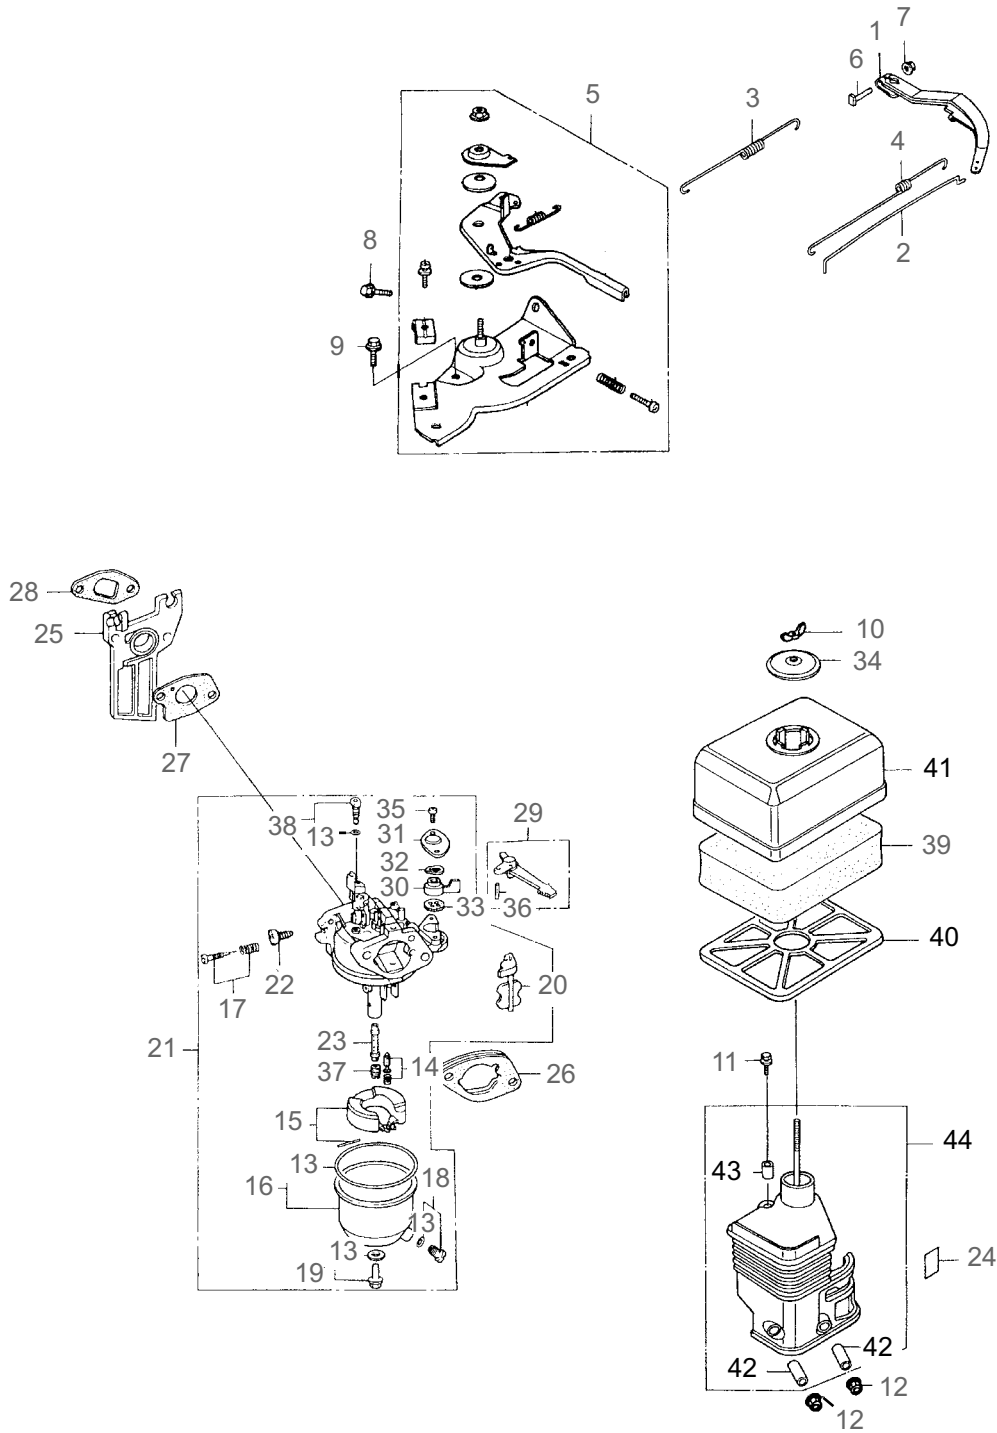

AIR CLEANER, CARBURETOR & GOVERNOR

REF #	PART #	DESCRIPTION	Q'TY.	NOTES
40	583747	Air Cleaner Grid	1	
41	620843	Air Cleaner Cover	1	
42	620844	Air Cleaner Collar	2	
43	583750	Air Cleaner Collar B	1	
44	620845	Air Cleaner Elbow Comp.	1	Incl. 42,43