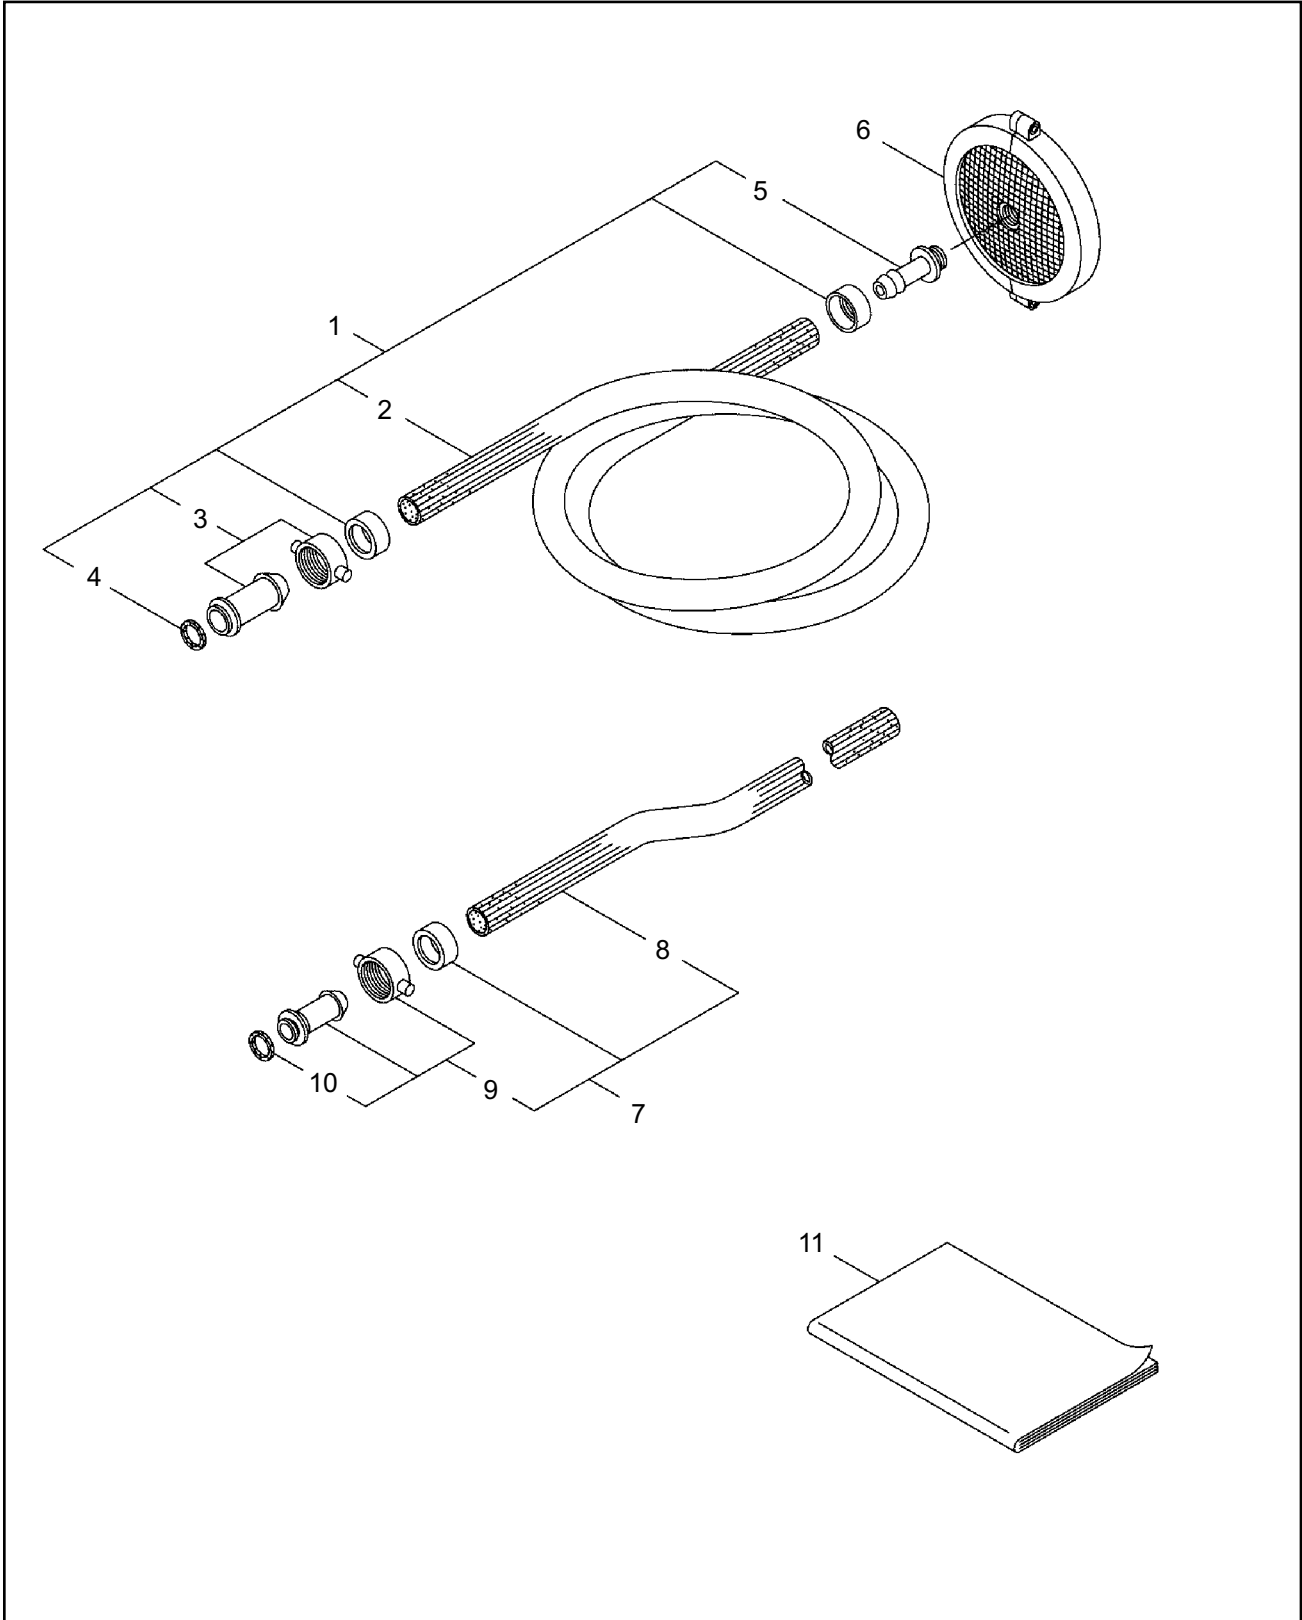

ACCESSORIES

REF #	PART #	DESCRIPTION	Q'TY.	NOTES
1	105936	Suction Hose Ass'y	1	Incl. 2-5
2	103571	Hose	1	
3	098010	Hose Coupling	1	
4	103686	Packing	1	
5	105937	Hose Coupling	1	
6	122017	Suction Strainer Ass'y	1	
7	104344	Spill Hose Ass'y	1	Incl. 8-10
8	103573	Hose	1	
9	098009	Hose Coupling	1	
10	103685	Packing	1	
11	119675	Instruction Manual	1