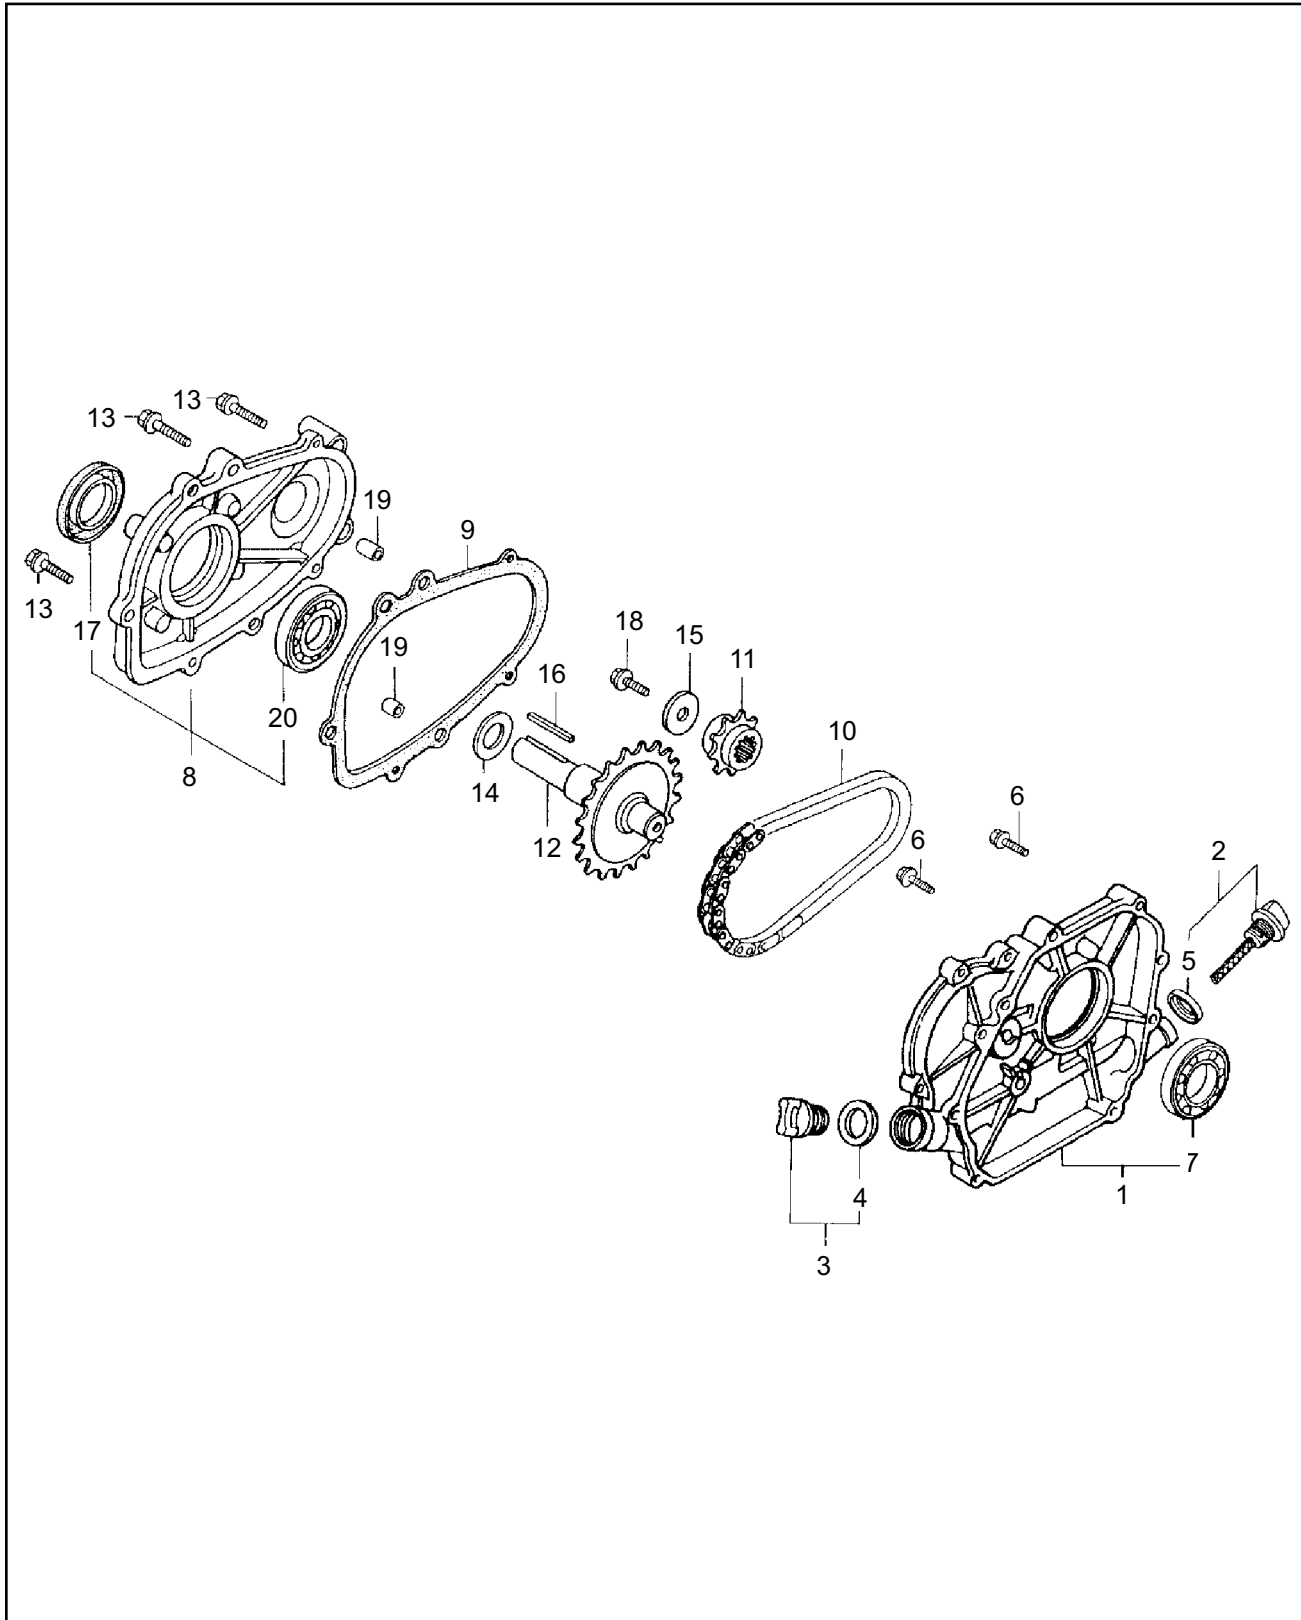

CRANKCASE ASSEMBLY

REF #	PART #	DESCRIPTION	Q'TY.	NOTES
1	620742	Crankcase Cover Ass'y	1	Incl. 7
2	620744	Oil Filter Cap Ass'y	1	Incl. 5
3	620745	Oil Filter Cap Ass'y	1	Incl. 4
4	620747	Oil Filter Cap Packing	1	
5	620747	Oil Filter Cap Packing	1	
6	998198	Flange Bolt	7	
7	620741	Radial Ball Bearing	1	
8	583672	Chain Case Cover Ass'y	1	Incl. 17, 20
9	620748	Chain Case Cover Packing	1	
10	620749	Chain	1	
11	620760	Drive Sprocket	1	
12	620761	P.T.O. Shaft	1	
13	998198	Flange Bolt	5	
14	583677	Thrust Spring	1	
15	583679	Washer	1	
16	620762	Key	1	
17	583663	Oil Seal	1	
18	620763	Bolt	1	
19	990497	Dowel Pin	2	8x14
20	583664	Radial Ball Bearing	1