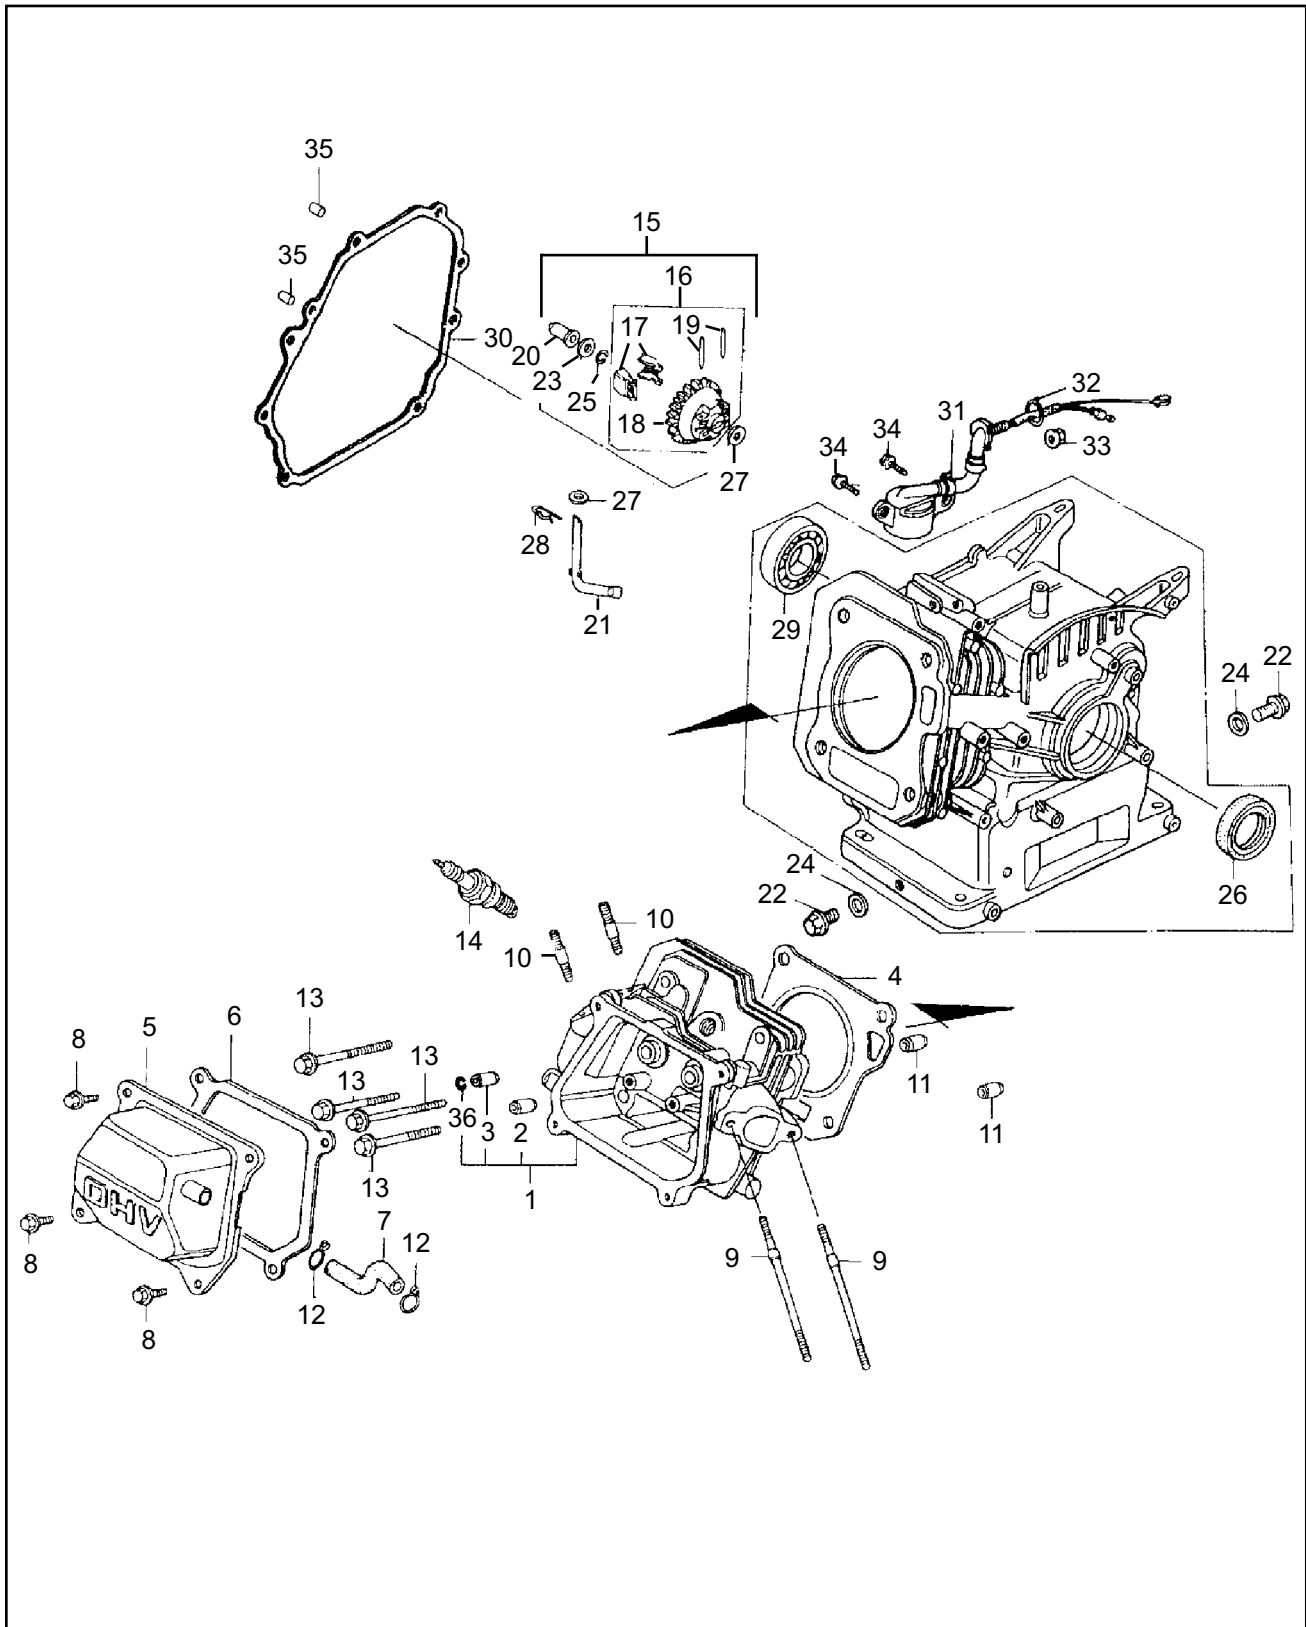

CYLINDER BARREL & CYLINDER HEAD

REF #	PART #	DESCRIPTION	Q'TY.	NOTES
1	620733	Cylinder Head Ass'y	1	Incl. 2,3,36
2	620734	Inlet Valve Guide	1	
3	583642	Exhaust Valve Guide	1	
4	620735	Cylinder Head Gasket	1	
5	625222	Head Cover Ass'y	1	
6	583645	Head Cover Packing	1	
7	625223	Breather Tube	1	
8	990467	Flange Bolt	4	6x12
9	625224	Stud Bolt	2	
10	583649	Stud Bolt	2	
11	583650	Dowel Pin	2	
12	583651	Tube Clip	2	
13	620737	Flange Bolt	4	
14	625225	Spark Plug	1	BPR6S NGK
15	583654	Governor Kit	1	Incl. 17-20,23,25
16	583656	Governor Ass'y	1	Incl. 17-19
17	583657	Governor Weight	2	
18	583658	Governor Weight Holder	1	
19	998195	Governor Weight Pin	2	
20	583659	Governor Slider	1	
21	583660	Governor Arm Shaft	1	
22	998200	Drain Plug Bolt	2	
23	620739	Thrust Washer	1	
24	998199	Drain Plug Washer	2	
25	583662	Governor Holder Clip	1	
26	620740	Oil Seal	1	
27	990493	Plain Washer	2	
28	990496	Lock Pin	1	
29	620741	Radial Ball Bearing	1	
30	620743	Case Cover Packing	1	
31	625227	Switch Ass'y	1	
32	625228	O-Ring	1	
33	625229	Flange Nut	1	
34	625230	Flange Bolt	2	
35	990497	Dowel Pin	2	8x14
36	620736	Clip	1