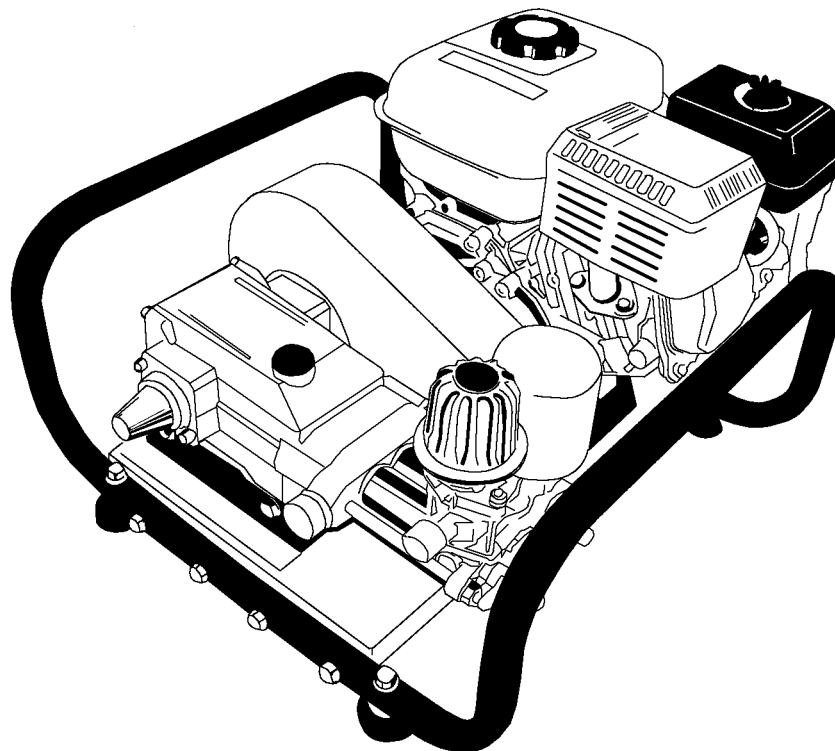

MARUYAMA

ILLUSTRATED PARTS LIST

MS330ECH

PUMP/ENGINE PACKAGE

MS330ECH
PUMP/ENGINE PACKAGE
PART #845402-REV06/01

Maruyama. *E x t r a o r d i n a r y .*