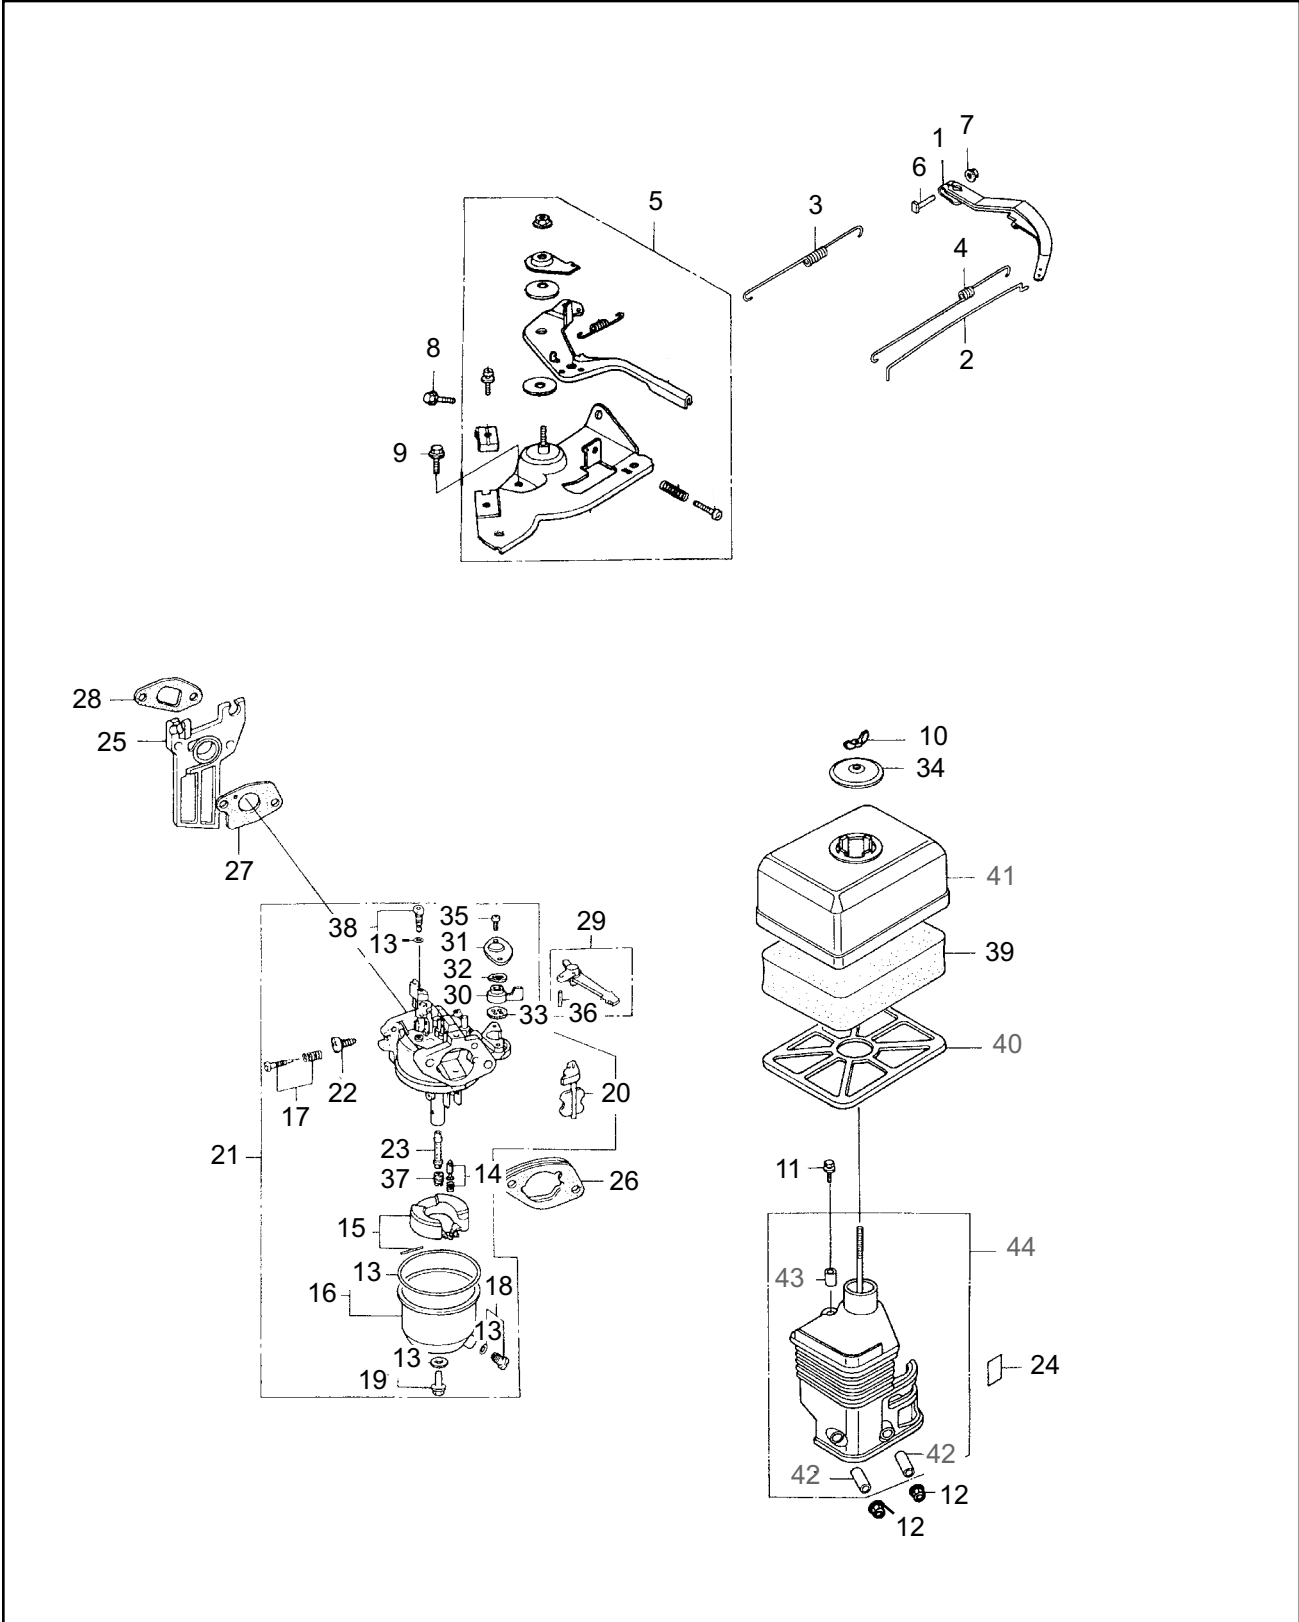

AIR CLEANER, CARBURETOR & GOVERNOR

REF #	PART #	DESCRIPTION	Q'TY.	NOTES
1	620823	Governor Arm	1	
2	620824	Governor Rod	1	
3	620825	Governor Spring	1	
4	620826	Throttle Return Spring	1	
5	620827	Control Ass'y	1	
6	583723	Governor Arm Bolt	1	
7	990487	Flange Nut	2	
8	583762	Flange Bolt	1	
9	990467	Flange Bolt	1	6x12
10	990471	Wingnut	1	
11	583756	Bolt	1	
12	990487	Flange Nut	2	
13	620833	Gasket Ass'y	4	
14	998250	Float Valve Ass'y	1	
15	583729	Float Ass'y	1	
16	583730	Float Chamber Ass'y	2	Incl. 13
17	998257	Pilot Screw Ass'y	1	
18	998255	Drain Screw Ass'y	1	
19	583731	Screw Ass'y	1	
20	583732	Choke Ass'y	1	
21	625235	Carburetor Ass'y	1	
22	998258	Throttle Stop Screw	1	
23	620835	Main Nozzle	1	
24	620846	Choke Mark	1	
25	620837	Insulator	1	
26	583737	Carburetor Spacer Comp.	1	
27	625236	Carburetor Packing	1	
28	620839	Insulator Packing	1	
29	583740	Choke Lever Comp.	1	Incl. 36 only
30	583741	Cock Lever	1	
31	998266	Lever Setting Plate	1	
32	998265	Cock Lever Spring	1	
33	620840	Gasket, Petcock	1	
34	583752	Cleaner Cap	1	
35	620841	Pan Screw	2	
36	583744	Spring Pin	1	
37	625237	Main Jet	1	#55
38	998260	Pilot Jet Ass'y	1	#35
39	583746	Air Cleaner Element	1