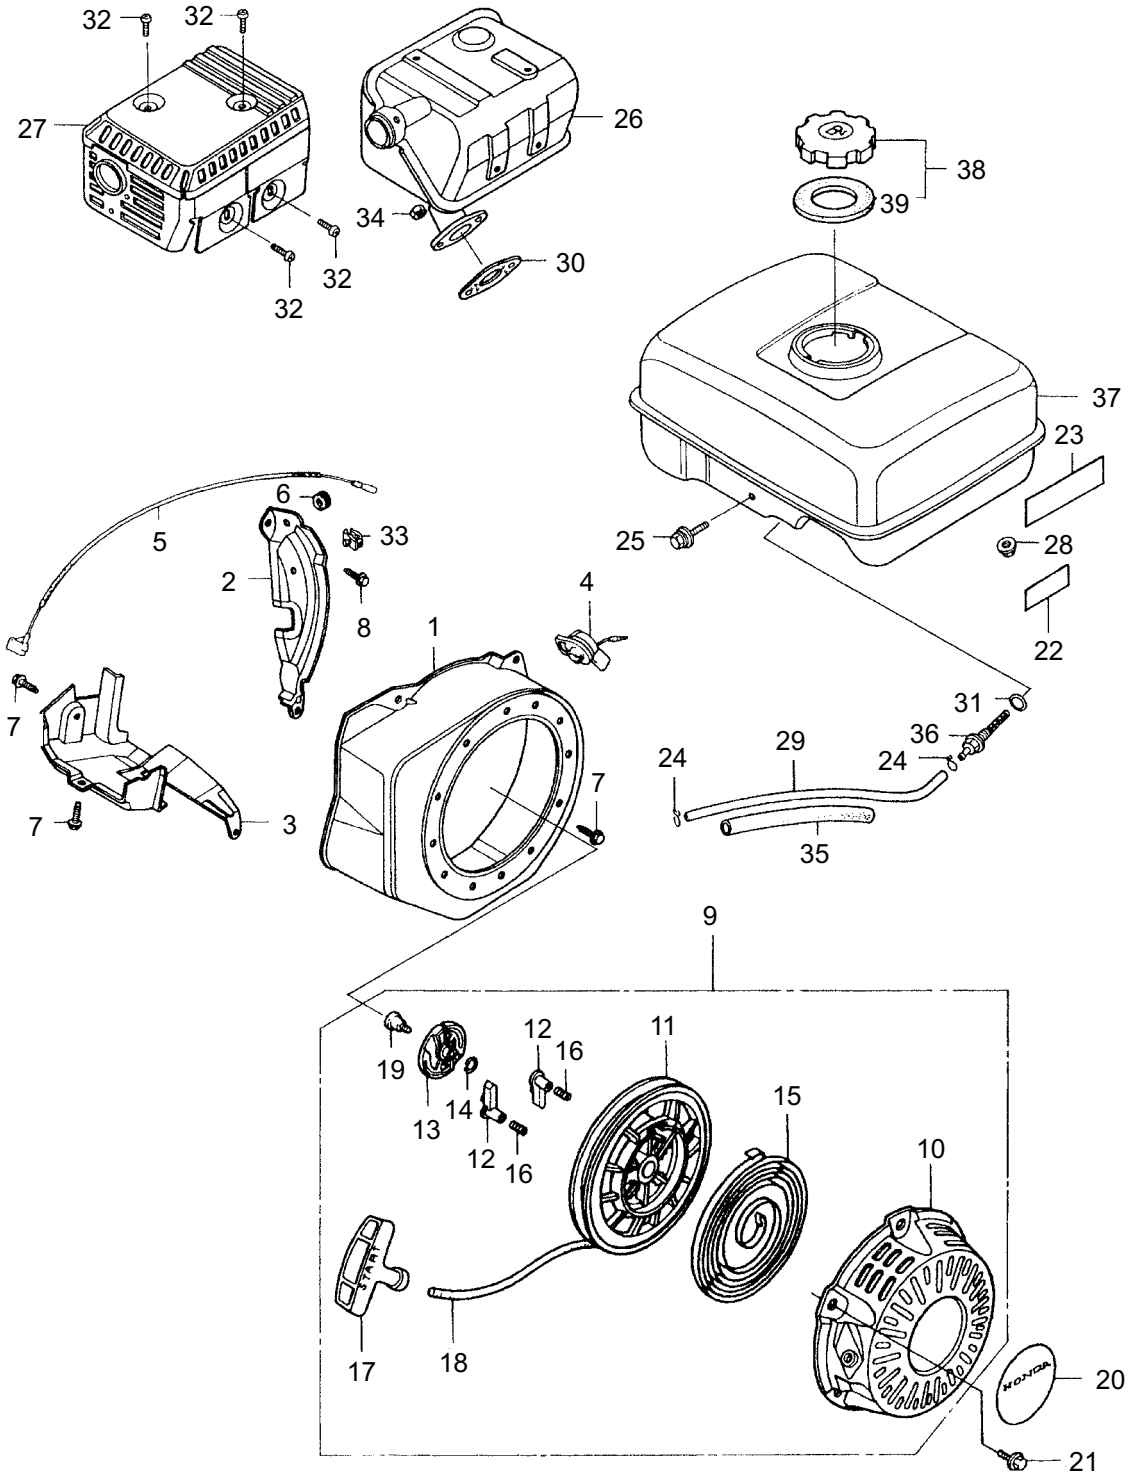

FUEL TANK, RECOIL STARTER & MUFFLER

REF #	PART #	DESCRIPTION	Q'TY.	NOTES
1	620848	Fan Cover Comp.	1	
2	625238	Side Plate	1	
3	625239	Shroud Comp.	1	
4	625240	Stop Switch Ass'y	1	
5	620851	Stop Switch Cord	1	
6	620852	Grommet	1	
7	990467	Flange Bolt	6	6x12
8	583762	Flange Bolt	1	
9	620853	Recoil Starter Ass'y	1	Incl. 10-19
10	620854	Recoil Starter Case Comp.	1	
11	620856	Recoil Starter Reel	1	
12	620857	Starter Ratchet	2	
13	620858	Ratchet Guide	1	
14	620859	Friction Spring	1	
15	620860	Recoil Starter Spring	1	
16	620861	Return Spring	2	
17	620862	Recoil Starter Knob	1	
18	620863	Recoil Starter Rope	1	
19	620864	Setting Screw	1	
20	620865	Emblem	1	
21	586568	Flange Bolt	3	
22	625241	Label	1	
23	620847	Label	1	
24	990499	Tube Clip	2	
25	583796	Flange Bolt	1	
26	620866	Muffler Ass'y	1	
27	620867	Muffler Protector	1	
28	990487	Flange Nut	2	
29	583795	Fuel Tube	1	
30	620868	Muffler Gasket	1	
31	583794	O-Ring	1	
32	583785	Tapping Screw	4	
33	625242	Clip	1	
34	583787	Nut	2	
35	620869	Supporter Rubber	1	
36	583789	Fuel Tank Joint	1	
37	620870	Fuel Tank Comp.	1	
38	620871	Fuel Filler Cap Comp.	1	Incl. 39
39	620872	Gasket, Fuel Filler Cap	1