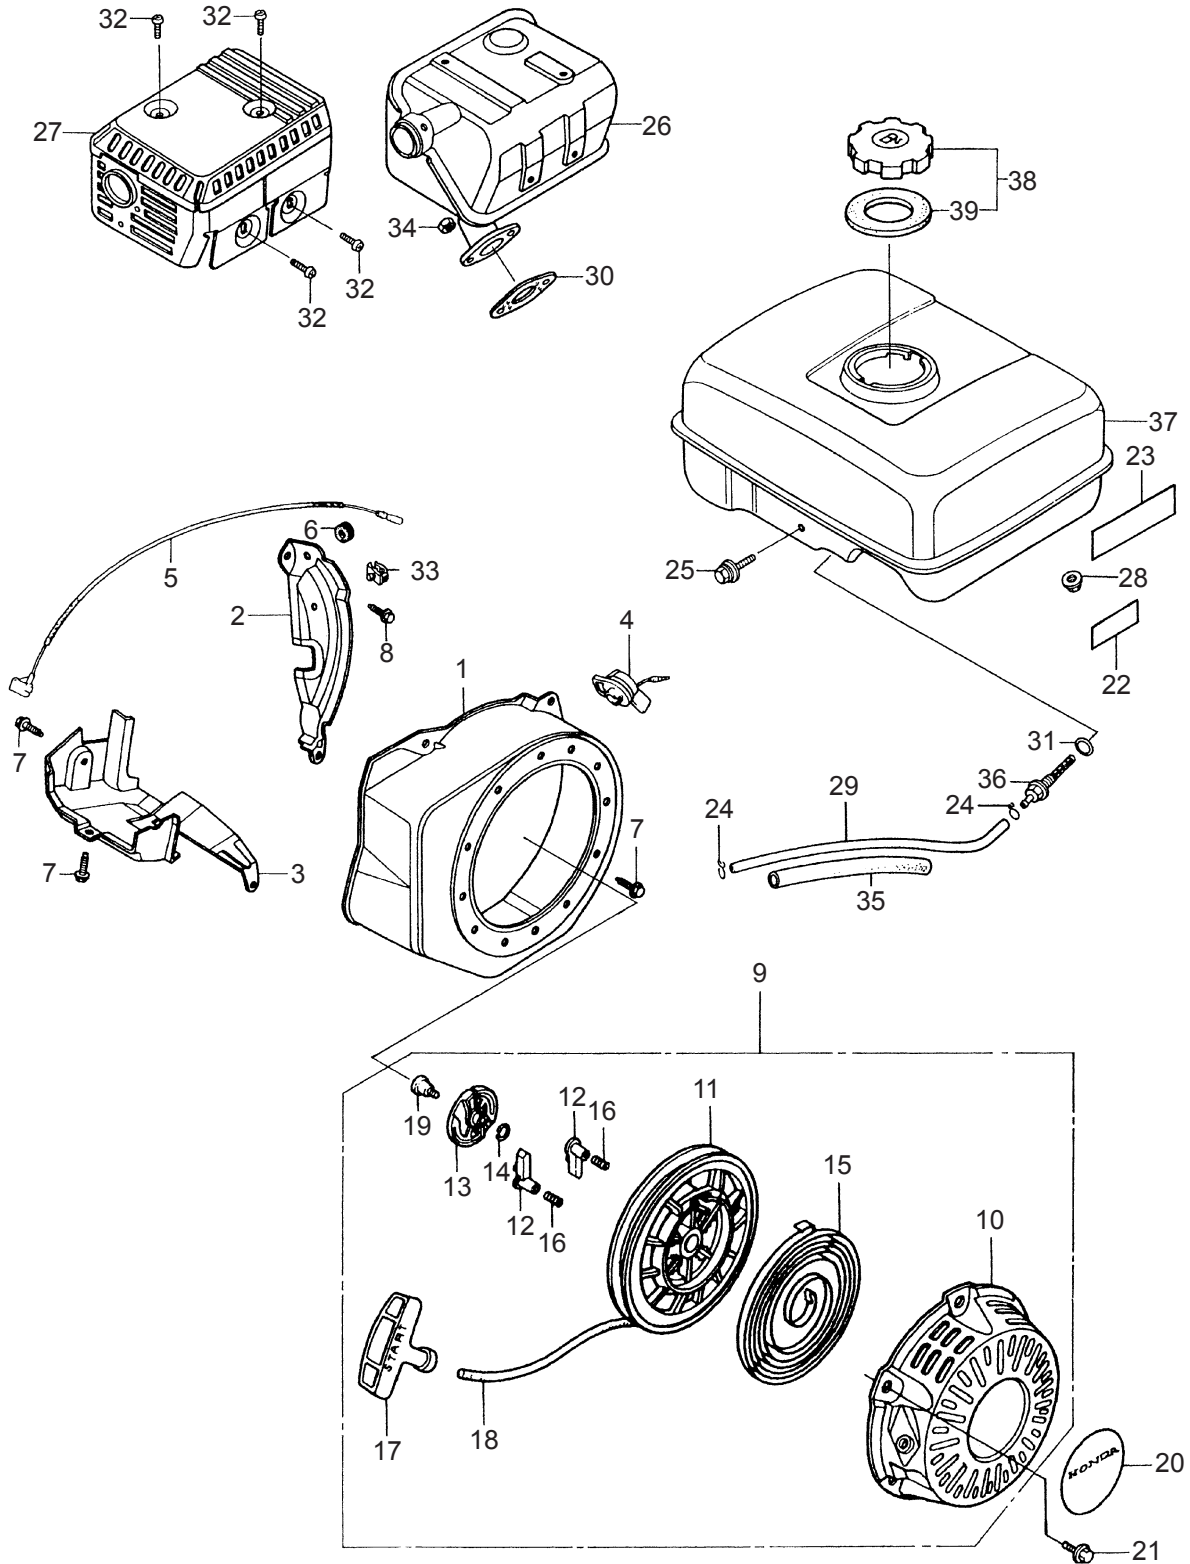

7. MS330ECH-2
ENGINE (Fuel Tank, Recoil Starter, Muffler)

Ref. No.	Part No.	Part Name	Q'ty	Remarks
7-1	620848	Fan Cover Comp.	1	19610-ZE0-000ZA
7-2	625238	Side Plate	1	19612-ZH7-810
7-3	625239	Shroud Comp.	1	19630-ZH7-000
7-4	625240	Stop Switch Ass'y	1	36100-ZH7-003
7-5	620851	Stop Switch Cord	1	36101-ZE1-010
7-6	620852	Grommet	1	11347-371-300
7-7	990467	Flange Bolt	6	6X12 90013-883-000
7-8	583762	Flange Bolt	1	90022-888-010
7-9	620853	Recoil Starter Ass'y	1	Incl.10-19 28400-ZH8-013ZA
7-10	620854	Recoil Starter Case Comp.	1	28410-ZH8-003ZA
7-11	620856	Recoil Starter Reel	1	28420-ZH8-013
7-12	620857	Starter Ratchet	2	28422-ZH8-013
7-13	620858	Ratchet Guide	1	28433-ZH8-003
7-14	620859	Friction Spring	1	28441-ZH8-003
7-15	620860	Recoil Starter Spring	1	28442-ZH8-003
7-16	620861	Return Spring	2	28443-ZH8-003
7-17	620862	Recoil Starter Knob	1	28461-ZH8-003
7-18	620863	Recoil Starter Rope	1	28462-ZH8-003
7-19	620864	Setting Screw	1	90003-ZH8-003
7-20	620865	Emblem	1	87521-ZH7-010
7-21	586568	Flange Bolt	3	95701-06008-00
7-22	625241	Label	1	87532-ZH8-810
7-23	620847	Label	1	87522-ZH9-000
7-24	990499	Tube Clip	2	95002-02080
7-25	583796	Flange Bolt	1	95900-0602500
7-26	620866	Muffler Ass'y	1	18310-ZF1-000
7-27	620867	Muffler Protector	1	18320-ZF1-H01
7-28	990487	Flange Nut	2	94050-06000
7-29	583795	Fuel Tube	1	95001-4514040
7-30	620868	Muffler Gasket	1	18381-ZH8-800
7-31	583794	O-Ring	1	91353-671-004
7-32	583785	Tapping Screw	4	90050-ZE1-000
7-33	625242	Clip	1	90601-ZH7-013
7-34	583787	Nut	2	94001-080000S
7-35	620869	Supporter Rubber	1	16854-ZH8-000
7-36	583789	Fuel Tank Joint	1	16955-ZE1-000
7-37	620870	Fuel Tank Comp.	1	17510-ZE0-020ZA
7-38	620871	Fuel Filler Cap Comp.	1	Incl.39 17620-ZH7-013
7-39	620872	Gasket,Fuel Filler Cap	1	17631-ZH7-003