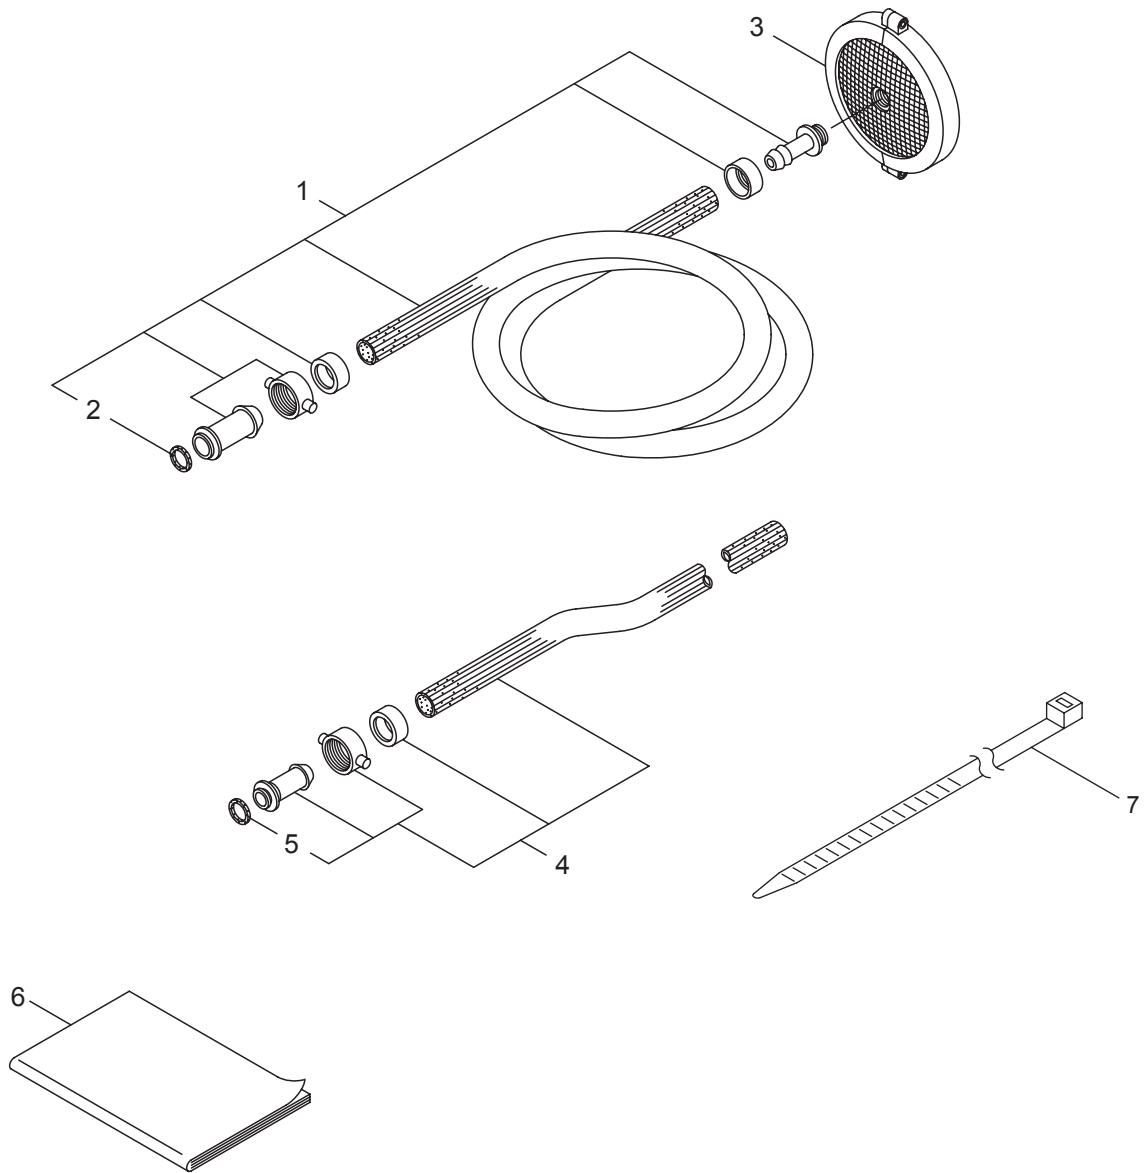

8. MS330ECH-2
ACCESSORIES

Ref. No.	Part No.	Part Name	Q'ty	Remarks
8-1	105936	Suction Hose Ass'y	1	Incl.2
8-2	103686	Packing	1	18.5x24xt2
8-3	122017	Suction Strainer Ass'y	1	
8-4	104344	Spill Hose Ass'y	1	Incl.5
8-5	103685	Packing	1	12x18.5xt1.5
8-6	119675	Instruction Manual	1	
8-7	107107	Band	1