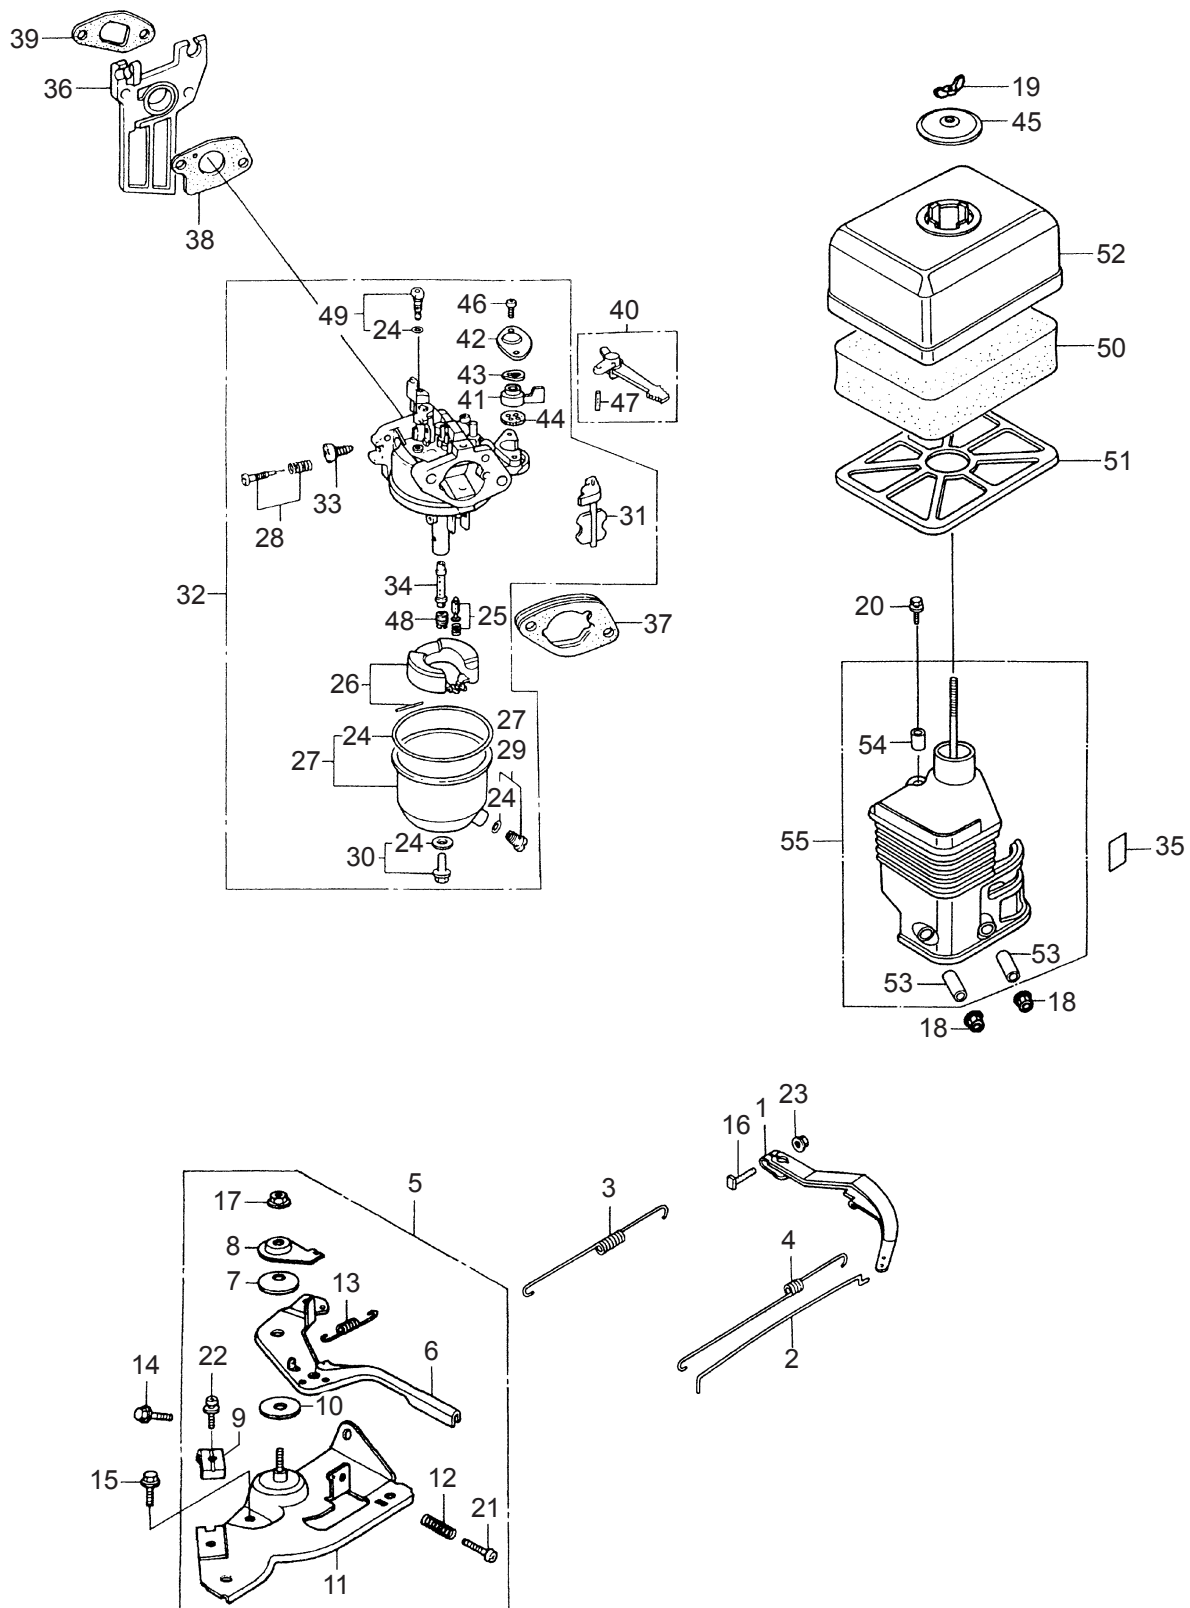

6. MS330ECH-2
ENGINE (Air Cleaner, Carburetor, Governor)

Ref. No.	Part No.	Part Name	Q'ty	Remarks
6-1	620823	Governor Arm	1	16551-ZE0-010
6-2	620824	Governor Rod	1	16555-ZE0-000
6-3	620825	Governor Spring	1	16561-ZE0-020
6-4	620826	Throttle Return Spring	1	16562-ZE0-020
6-5	620827	Control Ass'y	1	Incl.6-13,17,21,22 16500-ZH7-820
6-6	620828	Control Lever	1	16571-ZH7-000
6-7	998280	Lever Spring	1	16574-ZE1-000
6-8	620829	Control Lever Washer	1	16575-ZH8-000
6-9	990418	Cable Holder	1	16576-891-000
6-10	998278	Control Lever Spacer	1	16578-ZE1-000
6-11	620830	Control Base Comp.	1	16580-ZH7-810
6-12	990419	Control Adjusting Spring	1	16584-883-300
6-13	583721	Cable Return Spring	1	16592-ZE1-810
6-14	583762	Flange Bolt	1	90022-888-010
6-15	990467	Flange Bolt	1	6X12 90013-883-000
6-16	583723	Governor Arm Bolt	1	90015-ZE5-010
6-17	583724	Self Lock Nut	1	90114-SA0-000
6-18	990487	Flange Nut	2	94050-06000
6-19	990471	Wingnut	1	90325-044-000
6-20	583756	Bolt	1	93494-0602008
6-21	620831	Pan Screw	1	93500-050250H
6-22	620832	Pan Screw	1	93500-05016-0A
6-23	990487	Flange Nut	1	94050-06000
6-24	620833	Gasket Set	1	Incl.44 16010-ZE0-025
6-25	998250	Float Valve Set	1	16011-ZE0-005
6-26	583729	Float Set	1	16013-ZE0-005
6-27	583730	Float Chamber Set	1	Incl.29 16015-ZE1-811
6-28	998257	Pilot Screw Set	1	16016-ZE0-005
6-29	998255	Drain Screw Set	1	Incl.24 16024-ZE1-811
6-30	583731	Screw Set	1	16028-ZE0-005
6-31	583732	Choke Set	1	16044-ZE0-005
6-32	625235	Carburetor Ass'y	1	16100-ZH7-W50
6-33	998258	Throttle Stop Screw	1	16124-ZE0-005
6-34	620835	Main Nozzle	1	16166-ZH7-820
6-35	620846	Choke Mark	1	87528-ZE1-810
6-36	620837	Insulator	1	16211-ZE0-000
6-37	583737	Carburetor Spacer Comp.	1	16220-ZE1-020
6-38	625236	Carburetor Packing	1	16221-ZH8-801
6-39	620839	Insulator Packing	1	16212-ZH7-800
6-40	583740	Choke Lever Comp.	1	Incl.47 16610-ZE1-000
6-41	583741	Cock Lever	1	16953-ZE1-811
6-42	998266	Lever Setting Plate	1	16954-ZE1-811
6-43	998265	Cock Lever Spring	1	16956-ZE1-811
6-44	620840	Gasket,Petcock	1	16957-ZE1-812
6-45	583752	Cleaner Cap	1	17421-ZE1-000