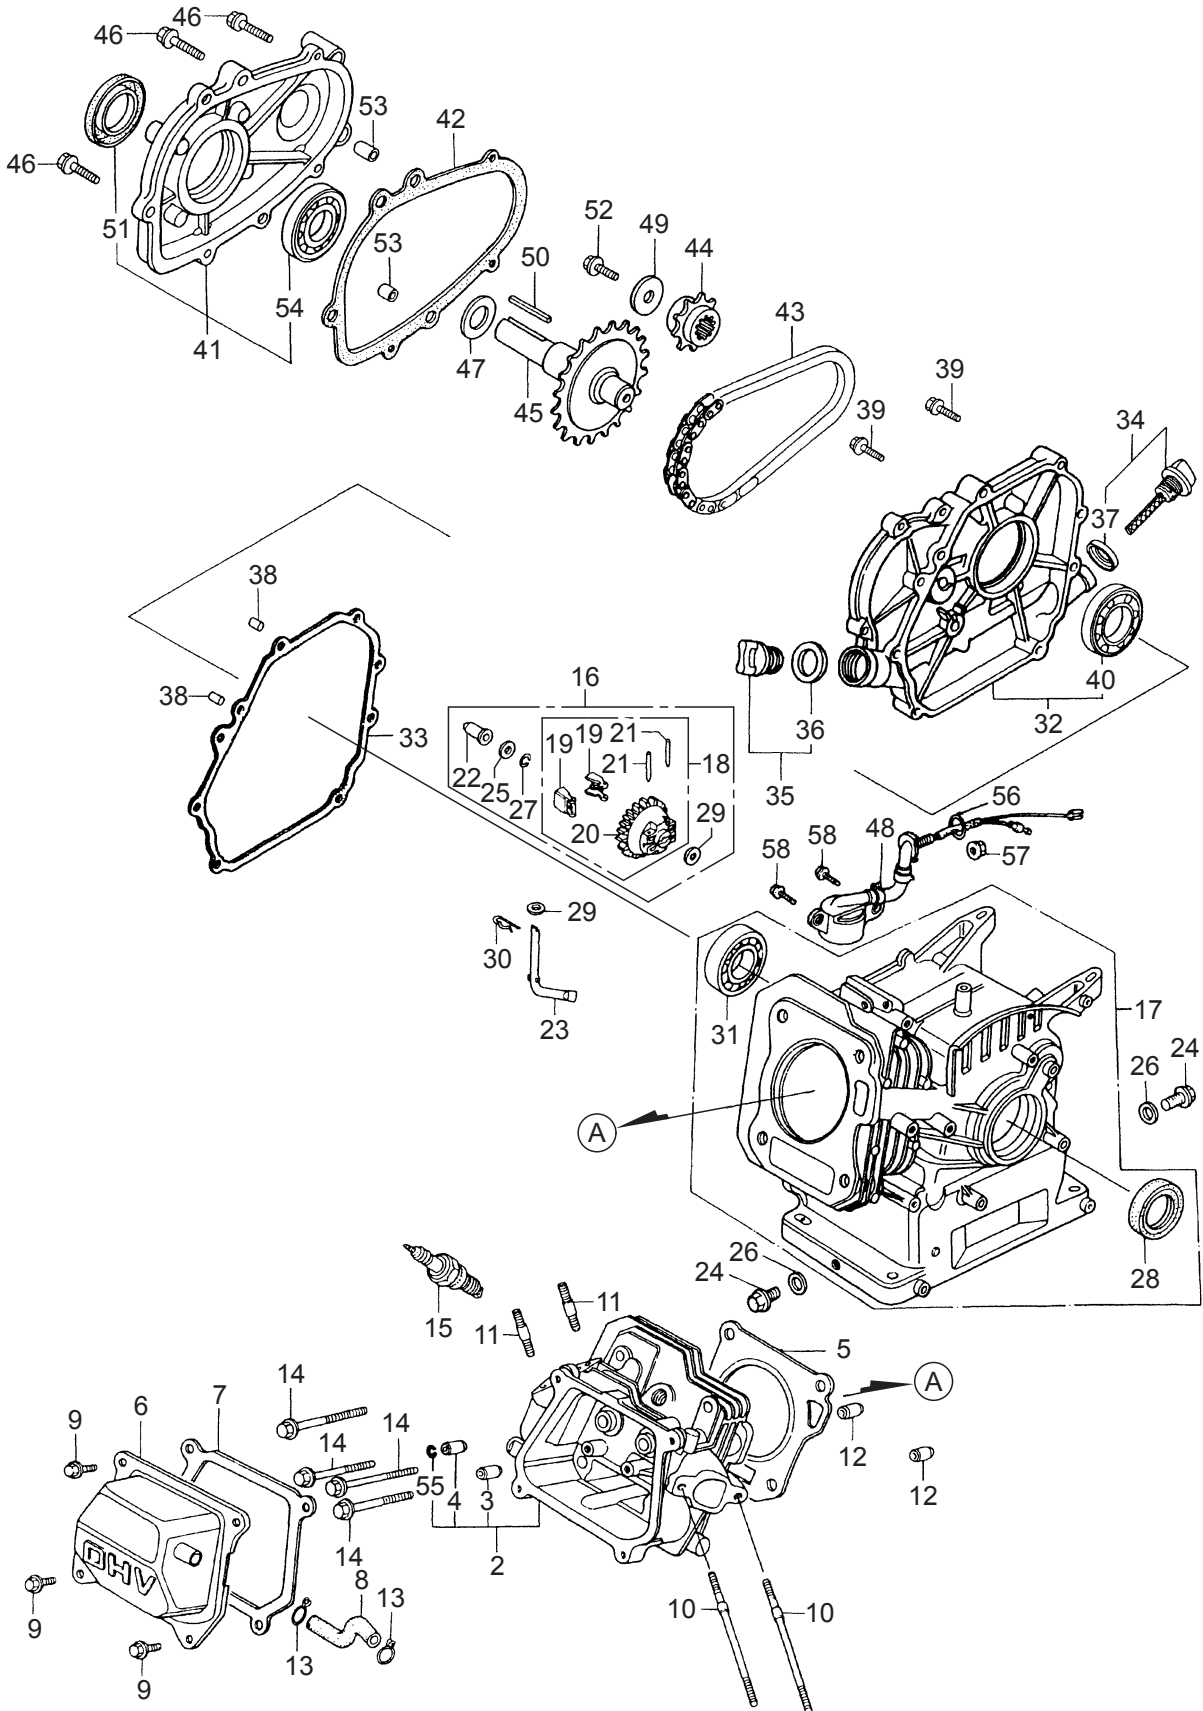

3.MS330ECH-2  
 POWER SPRAYER (Pressure Regulator Valve)

Ref. No.	Part No.	Part Name	Q'ty	Remarks
3-1	118409	Discharge Manifold	1	
3-2	105510	Discharge Valve Ass'y	3	Incl.3-8
3-3	105511	Discharge Valve Seat	3	
3-4	022842	Discharge Valve	3	
3-5	022031	Spring	3	
3-6	105512	Retainer	3	
3-7	105513	Packing Ring	3	
3-8	105514	Valve Case	3	
3-9	117813	Air Chamber	1	
3-10	117609	Cock Ass'y	2	PF1/4xPT1/4
3-11	127331	Stud	2	M8x150x11x18
3-12	126201	Nut	2	M8
3-13	123042	Pressure Regulator Valve Ass'y	1	Incl.14-35
3-14	105518	Cap	1	
3-15	126195	Nut	1	M10
3-16	088975	Screw	1	M10x48
3-17	118662	Grip	1	
3-18	126196	Retainer	1	17x2.3
3-19	105520	Spring	1	
3-20	105521	Retainer	1	
3-21	117448	Case	1	
3-22	117440	Plate	1	
3-23	105524	Indicator	1	
3-24	089899	Tapping Screw	2	M4x13
3-25	082744	Screw	2	M4x6
3-26	118237	Body	1	
3-27	012256	Retainer	1	
3-28	012255	Washer	1	6.2x22xt0.6
3-29	101922	Bellows Packing	1	5x22xt1.5, FPM
3-30	060555	Bellows	1	FPM
3-31	016975	Valve Rod	1	
3-32	107238	Valve Ball	1	12.7(1/2)
3-33	117443	Valve Seat	1	
3-34	014179	O-Ring	1	P20
3-35	126197	Bolt	2	M6x55
3-36	123041	Label	1	

4. MS330ECH-2  
ENGINE (Cylinder Barrel, Cylinder Head)

Ref. No.	Part No.	Part Name	Q'ty	Remarks
4-46	998198	Flange Bolt	5	90015-883-000
4-47	583677	Thrust Spring	1	90456-ZE1-000
4-48	625227	Switch Ass'y	1	15510-ZE1-003
4-49	583679	Washer	1	90471-ZE1-610
4-50	620762	Key	1	5x5x33 90741-883-810
4-51	583663	Oil Seal	1	91202-883-005
4-52	620763	Bolt	1	92000-080250A
4-53	990497	Dowel Pin	2	8X14 94301-08140
4-54	583664	Radial Ball Bearing	1	96100-6205000
4-55	620736	Clip	1	12216-ZE5-300
4-56	625228	O-Ring	1	91353-671-004
4-57	625229	Flange Nut	1	94050-10000
4-58	625230	Flange Bolt	2	95701-06012-00