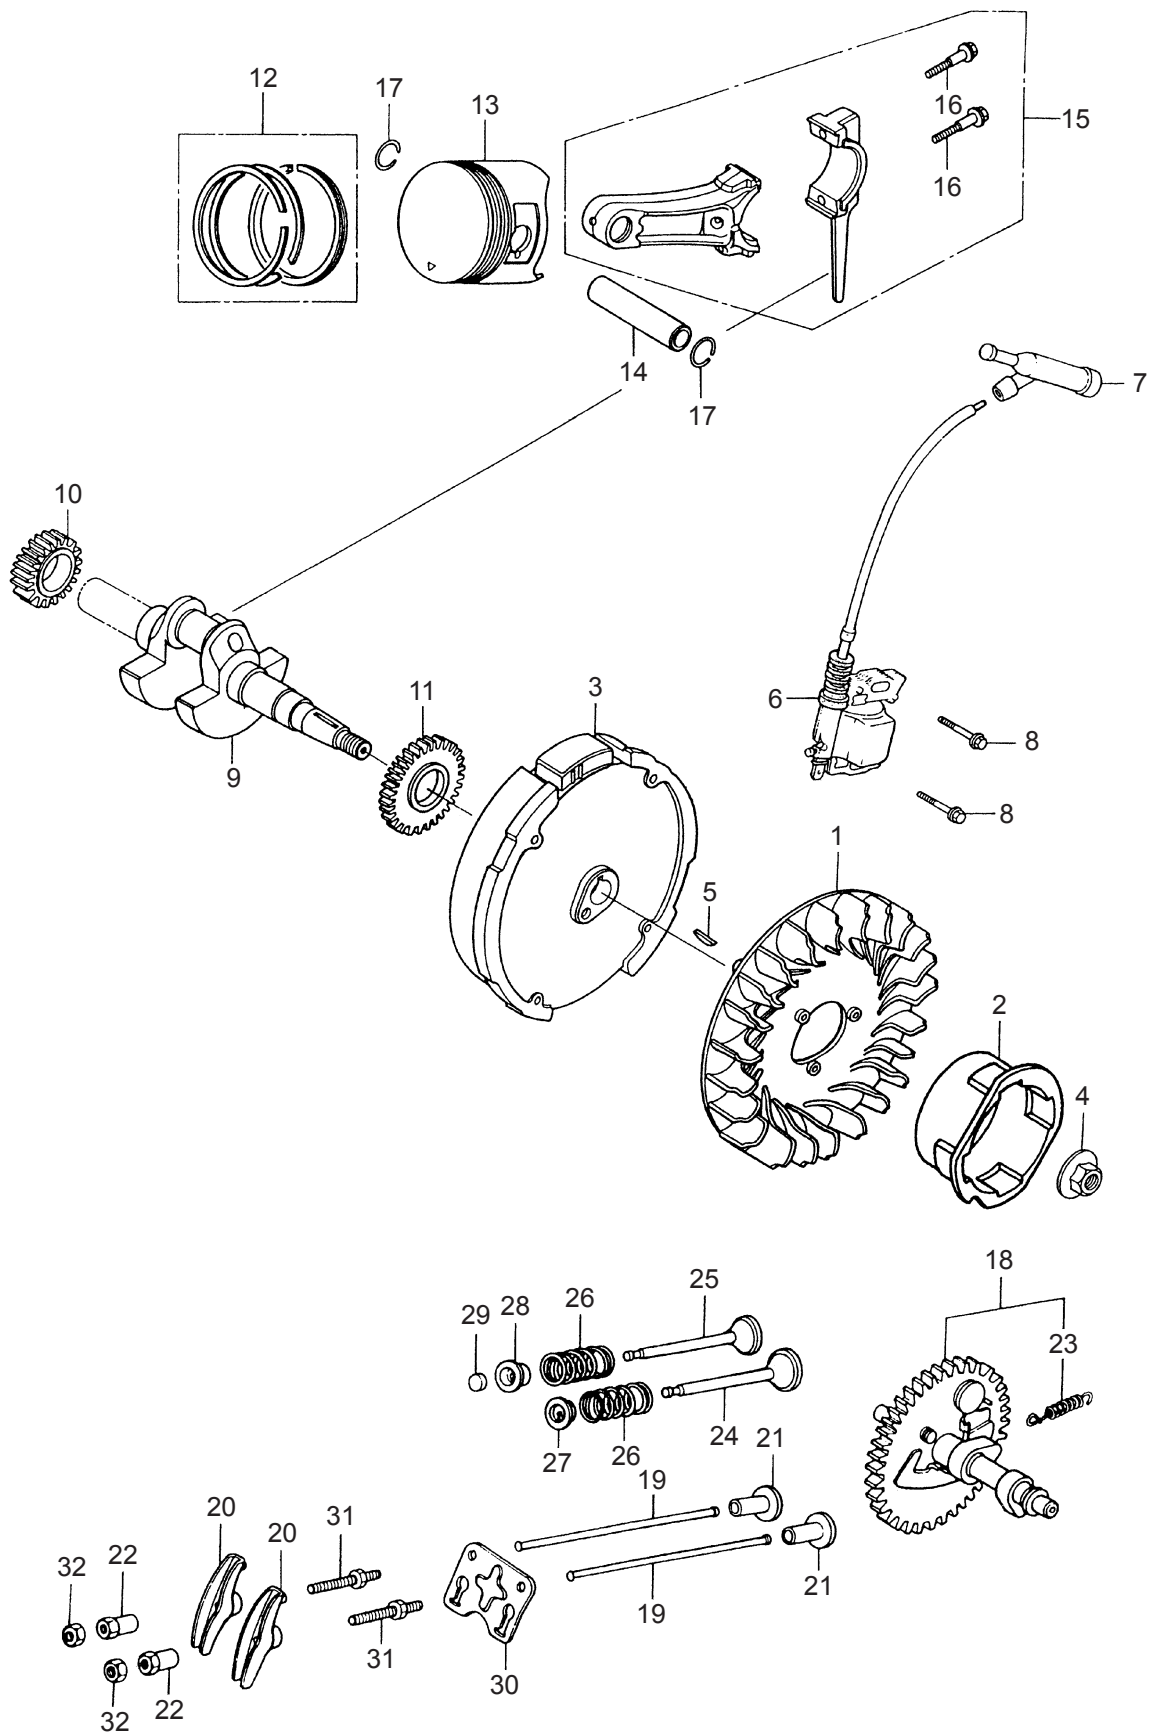

5. MS330ECH-2
ENGINE (Crankshaft, Ignition Coil, Valve)

Ref. No.	Part No.	Part Name	Q'ty	Remarks
5-1	620764	Cooling Fan	1	19511-ZE0-000
5-2	620765	Starter Pulley	1	28451-ZH8-003
5-3	625231	Flywheel Ass'y	1	31100-ZE0-010
5-4	583685	Special Nut	1	90201-878-003
5-5	583686	Special Woodruff Key	1	13331-357-000
5-6	625232	Ignition Coil Ass'y	1	30500-ZE1-033
5-7	625233	Cap Ass'y	1	30700-ZE1-013
5-8	998214	Flange Bolt	2	6X25 90121-952-000
5-9	620769	Crankshaft Ass'y	1	13310-ZE0-610
5-10	620770	Timing Gear	1	14311-ZE0-300
5-11	620771	Governor Drive Gear	1	16505-ZE0-300
5-12	620772	Piston Ring Set	1	13010-ZE6-013
5-13	620773	Piston	1	13101-ZH7-000
5-14	620774	Piston Pin	1	13111-ZE0-000
5-15	620775	Connecting Rod Ass'y	1	Incl.16 13200-ZE0-000
5-16	583696	Connecting Rod Bolt	2	90001-ZE1-000
5-17	620776	Piston Pin Clip	2	90551-ZE0-000
5-18	620777	Camshaft Ass'y	1	Incl.23 14100-ZE0-812
5-19	620818	Push Rod	2	14410-ZE0-010
5-20	583700	Valve Rocker Arm	2	14431-ZE1-000
5-21	625234	Valve Lifter	2	14441-ZE1-010
5-22	583702	Rocker Arm Pivot	2	14451-ZE1-003
5-23	583703	Weight Return Spring	1	14568-ZE1-000
5-24	620819	Inlet Valve	1	14711-ZF0-000
5-25	620820	Exhaust Valve	1	14721-ZF0-000
5-26	620821	Valve Spring	2	14751-ZF1-000
5-27	583707	Retainer	1	14771-ZE1-000
5-28	583708	Retainer	1	14773-ZE1-000
5-29	583709	Valve Rotator	1	14781-ZE1-000
5-30	620822	Push Rod Guide Plate	1	14791-ZE0-010
5-31	583711	Pivot Bolt	2	90012-ZE0-010
5-32	583712	Pivot Adjusting Nut	2	90206-ZE1-000