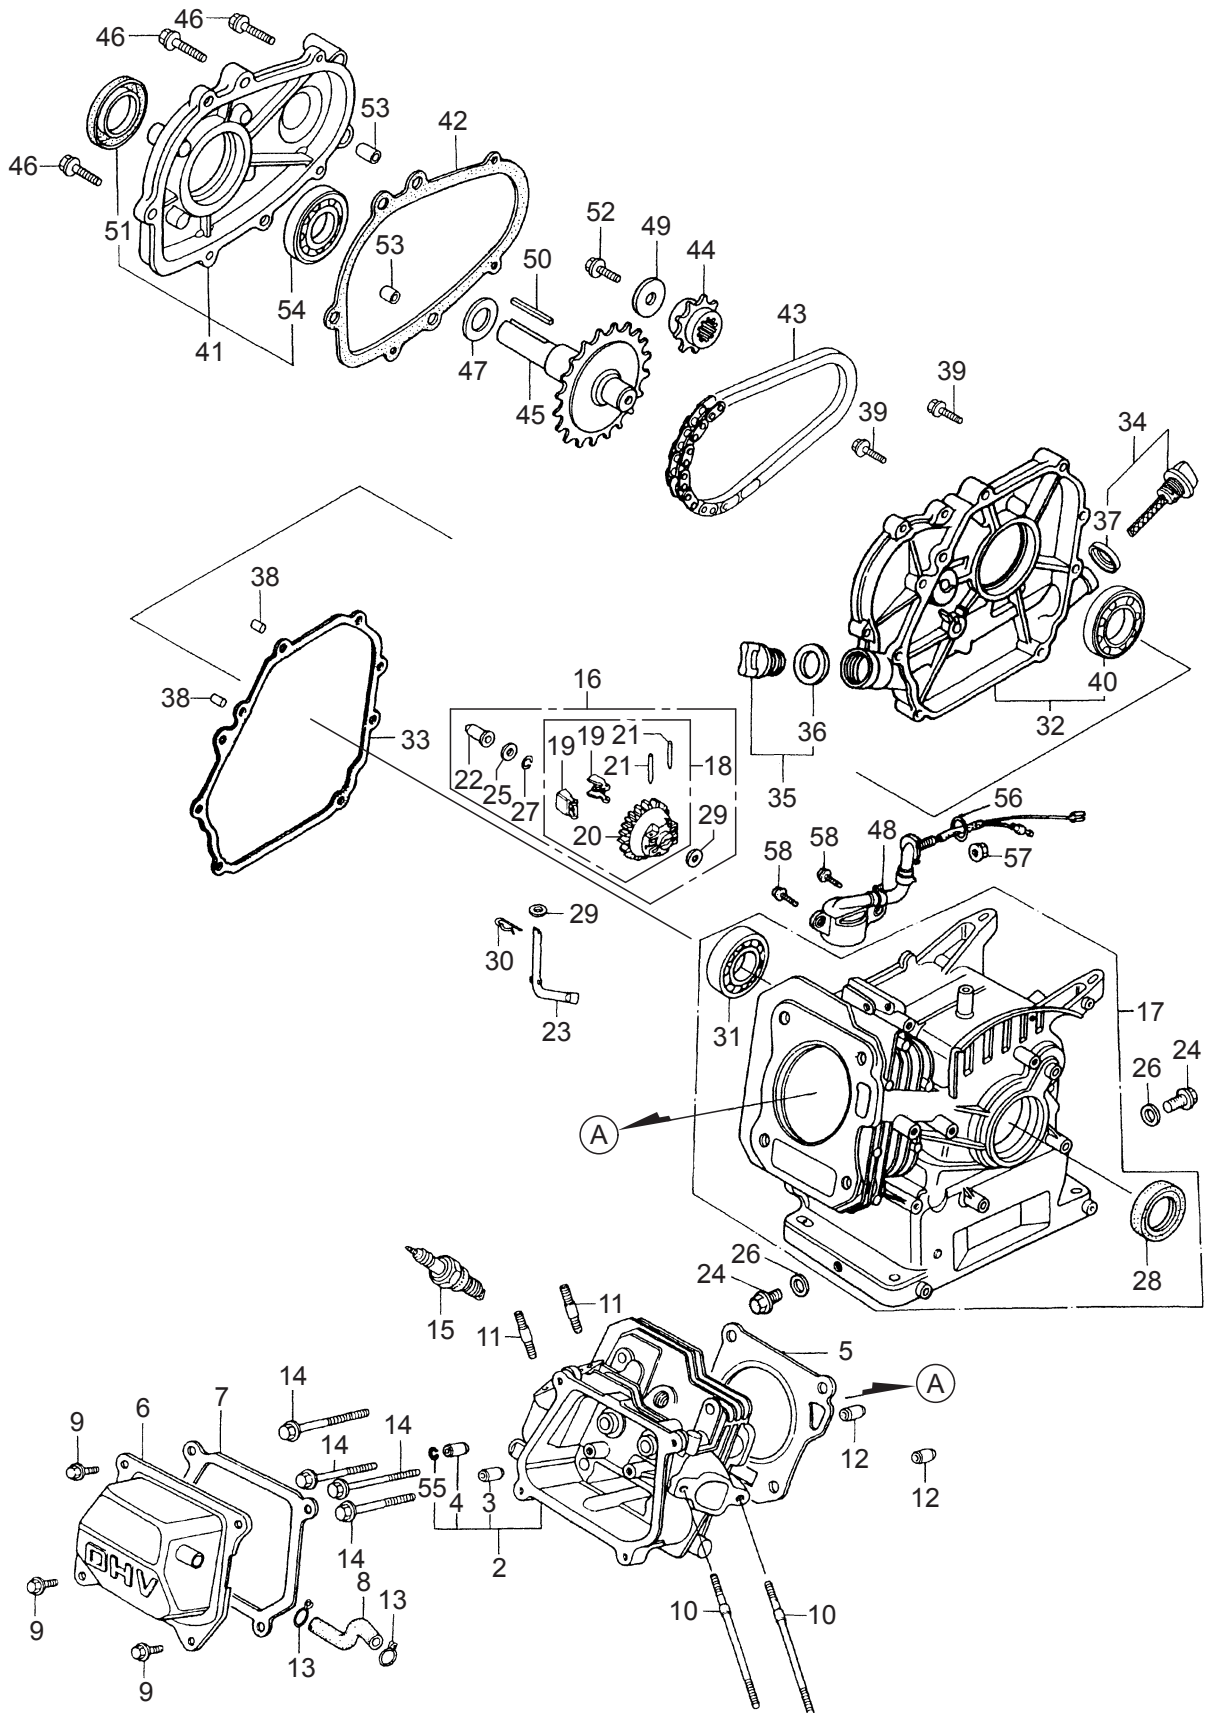

4. MS330ECH-2
ENGINE (Cylinder Barrel, Cylinder Head)

Ref. No.	Part No.	Part Name	Q'ty	Remarks
4-2	620733	Cylinder Head Ass'y	1	Incl.3,4,55 122A1-ZH7-000
4-3	620734	Inlet Valve Guide	1	12204-ZE1-306
4-4	583642	Exhaust Valve Guide	1	12205-ZE1-315
4-5	620735	Cylinder Head Gasket	1	12251-ZH7-800
4-6	625222	Head Cover Ass'y	1	12310-ZE1-010
4-7	583645	Head Cover Packing	1	12391-ZE1-000
4-8	625223	Breather Tube	1	15721-ZH8-000
4-9	990467	Flange Bolt	4	6X12 90013-883-000
4-10	625224	Stud Bolt	2	90043-ZE1-020
4-11	583649	Stud Bolt	2	90047-ZE1-000
4-12	583650	Dowel Pin	2	94301-10160
4-13	583651	Tube Clip	2	95002-80000
4-14	620737	Flange Bolt	4	95723-0805500
4-15	625225	Spark Plug	1	BPR6ES NGK 98079-56846
4-16	583654	Governor Kit	1	Incl.18-22,25,27,29 06165-ZE1-000
4-17	625226	Cylinder Barrel Ass'y	1	Incl.28,31 12000-ZH7-810
4-18	583656	Governor Ass'y	1	Incl.19-21 16510-ZE1-000
4-19	583657	Governor Weight	2	16511-ZE1-000
4-20	583658	Governor Weight Holder	1	16512-ZE1-000
4-21	998195	Governor Weight Pin	2	16513-ZE1-000
4-22	583659	Governor Slider	1	16531-ZE1-000
4-23	583660	Governor Arm Shaft	1	16541-ZE1-000
4-24	998200	Drain Plug Bolt	2	90131-ZE1-000
4-25	620739	Thrust Washer	1	90451-ZE1-000
4-26	998199	Drain Plug Washer	2	90601-ZE1-000
4-27	583662	Governor Holder Clip	1	90602-ZE1-000
4-28	620740	Oil Seal	1	91202-ZE6-003
4-29	990493	Plain Washer	2	94101-06800
4-30	990496	Lock Pin	1	94251-08000
4-31	620741	Radial Ball Bearing	1	91001-878-003
4-32	620742	Crankcase Cover Ass'y	1	Incl.40 11300-ZE0-612
4-33	620743	Case Cover Packing	1	11381-ZE0-000
4-34	620744	Oil Filler Cap Ass'y	1	Incl.37 15600-ZE1-003
4-35	620745	Oil Filler Cap Ass'y	1	Incl.36 15600-ZG4-003
4-36	620747	Oil Filler Cap Packing	1	15625-ZE1-003
4-37	620747	Oil Filler Cap Packing	1	15625-ZE1-003
4-38	990497	Dowel Pin	2	8X14 94301-08140
4-39	998198	Flange Bolt	7	90015-883-000
4-40	620741	Radial Ball Bearing	1	91001-878-003
4-41	583672	Chain Case Cover Ass'y	1	Incl.51,54 11500-ZE1-610
4-42	620748	Chain Case Cover Packing	1	11521-ZH8-800
4-43	620749	Chain	1	14411-ZE0-611
4-44	620760	Drive Sprocket	1	23110-ZE0-610
4-45	620761	P.T.O. Shaft	1	23710-ZE0-613