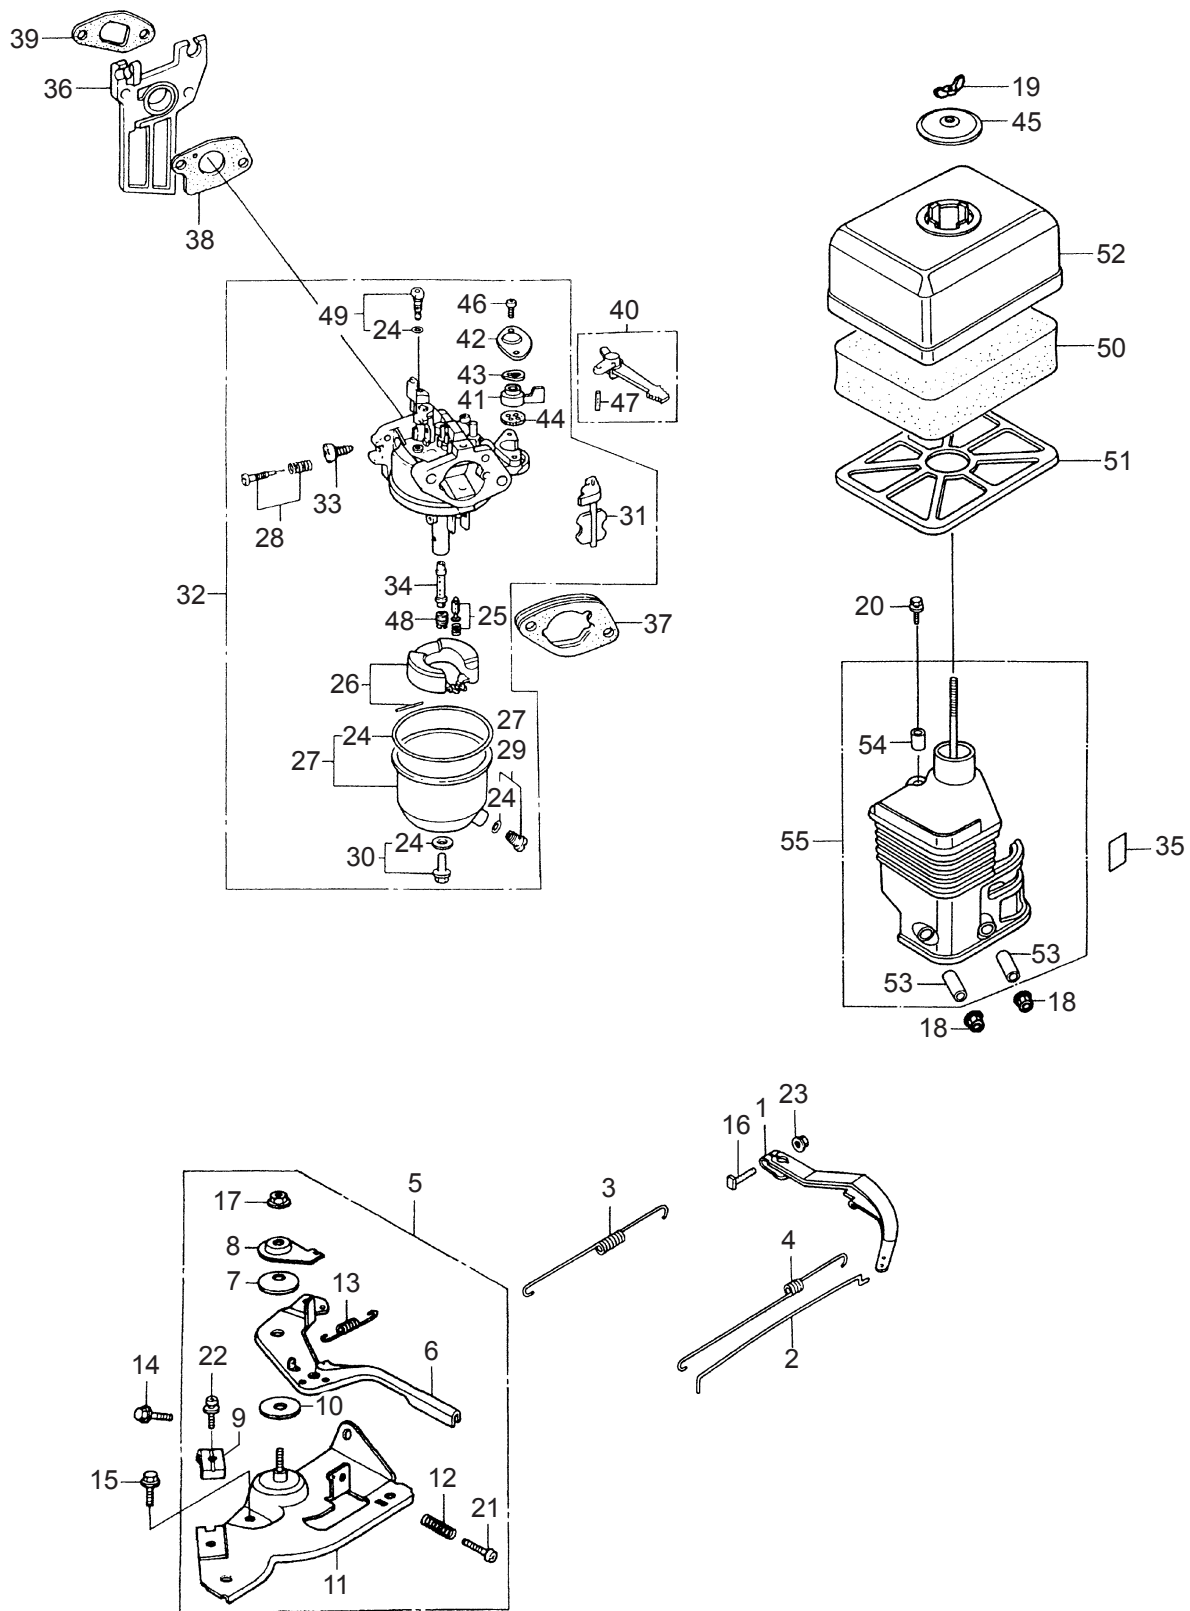

6. MS330ECH-2
ENGINE (Air Cleaner, Carburetor, Governor)

Ref. No.	Part No.	Part Name	Q'ty	Remarks
6-46	620841	Pan Screw	2	93500-030081G
6-47	583744	Spring Pin	1	94305-20122
6-48	625237	Main Jet	1	#55 99101-ZH70550
6-49	998260	Pilot Jet Set	1	Incl.24 #35 99204-ZE0-0350
6-50	583746	Air Cleaner Element	1	17211-ZE1-000
6-51	583747	Air Cleaner Grid	1	17212-ZE1-000
6-52	620843	Air Cleaner Cover	1	17231-ZE0-000
6-53	620844	Air Cleaner Collar	2	17238-ZE0-010
6-54	583750	Air Cleaner Collar B	1	17239-ZE1-000
6-55	620845	Air Cleaner Elbow Comp.	1	Incl.53,54 17410-ZE0-030