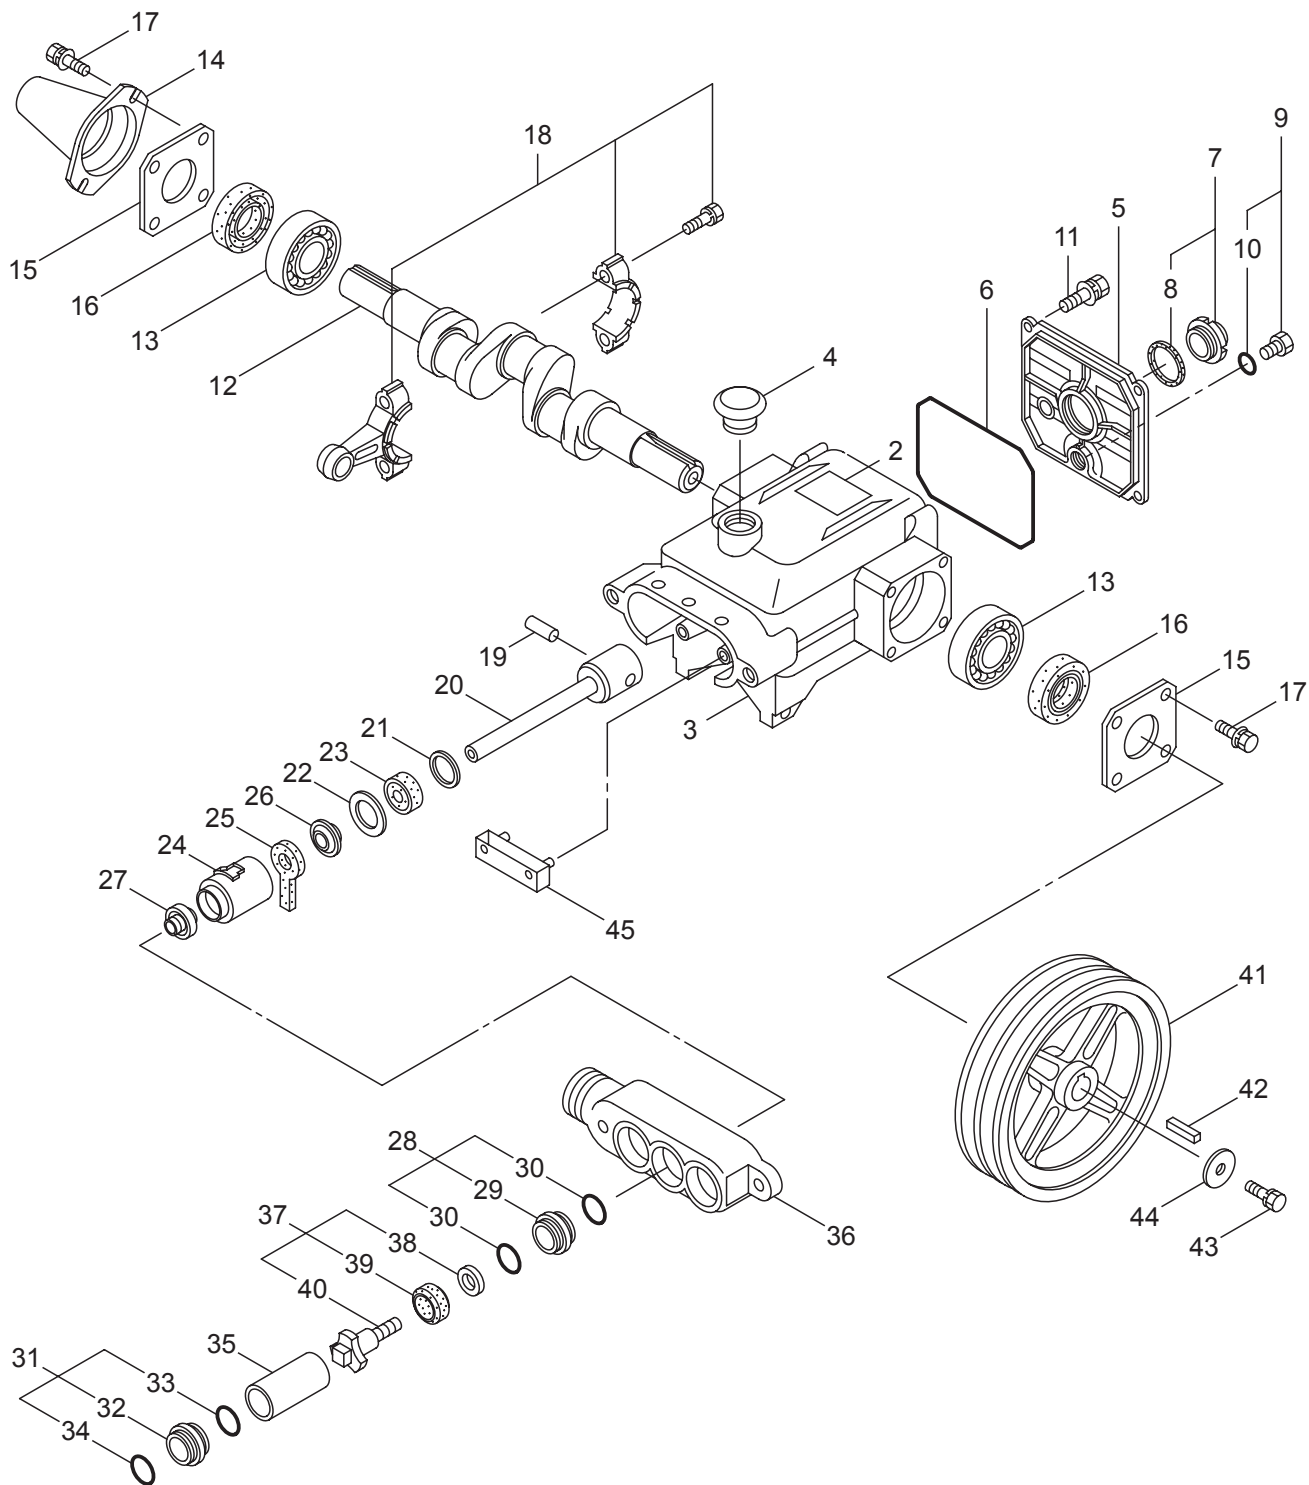

2. MS330ECH-2
POWER SPRAYER (Crankcase, Suction Valve)

Ref. No.	Part No.	Part Name	Q'ty	Remarks
2-2	119691	Label	1	MS330
2-3	118176	Crankcase	1	
2-4	117420	Oil Filler Cap	1	
2-5	118646	Rear Cover, Crankcase	1	
2-6	014041	O-Ring	1	S100
2-7	092241	Oil Gauge Ass'y	1	Incl.8
2-8	044428	Packing	1	25x34xt2.5
2-9	091376	Drain Plug	1	Incl.10, G1/4
2-10	023170	O-Ring	1	P12.5
2-11	125824	Bolt	4	M6x16
2-12	103921	Crankshaft	1	
2-13	014487	Bearing	2	#6304
2-14	025130	Shaft Protector	1	
2-15	117424	Plate	2	
2-16	117423	Oil Seal	2	TC20528
2-17	125824	Bolt	4	M6x16
2-18	048734	Connecting Rod Ass'y	3	
2-19	016948	Piston Pin	3	9x22L
2-20	118183	Piston Rod	3	
2-21	126259	Washer	3	17x24xT1.2
2-22	126189	Washer	3	20x28xT1.2
2-23	025461	Oil Seal	3	S10.5247
2-24	027710	Seal Retainer	3	
2-25	027711	Felt Packing	3	
2-26	026853	Packing	3	
2-27	100015	Seal	3	
2-28	091109	Adapter Ass'y	3	Incl.29,30
2-29	016957	Adapter	3	
2-30	015862	O-Ring	6	P21
2-31	091108	Adapter Ass'y	3	Incl.32-34
2-32	022931	Adapter	3	
2-33	015862	O-Ring	3	P21
2-34	023172	O-Ring	3	P22
2-35	022929	Cylinder Pipe	3	25x28.5x55L
2-36	027713	Inlet Manifold	1	
2-37	620661	Inlet Valve Ass'y	3	Incl.38-40
2-38	124277	Inlet Valve Seat	3	6.1x20xt2.8
2-39	116121	Piston Packing	3	
2-40	118628	Piston Retainer	3	
2-41	100837	V-Pulley	1	152-Ax2
2-42	014543	Key	1	5x5x25L
2-43	126258	Bolt	1	M8x20
2-44	126198	Washer	1	8.5x30xT3.2
2-45	027712	Oil Pan	1