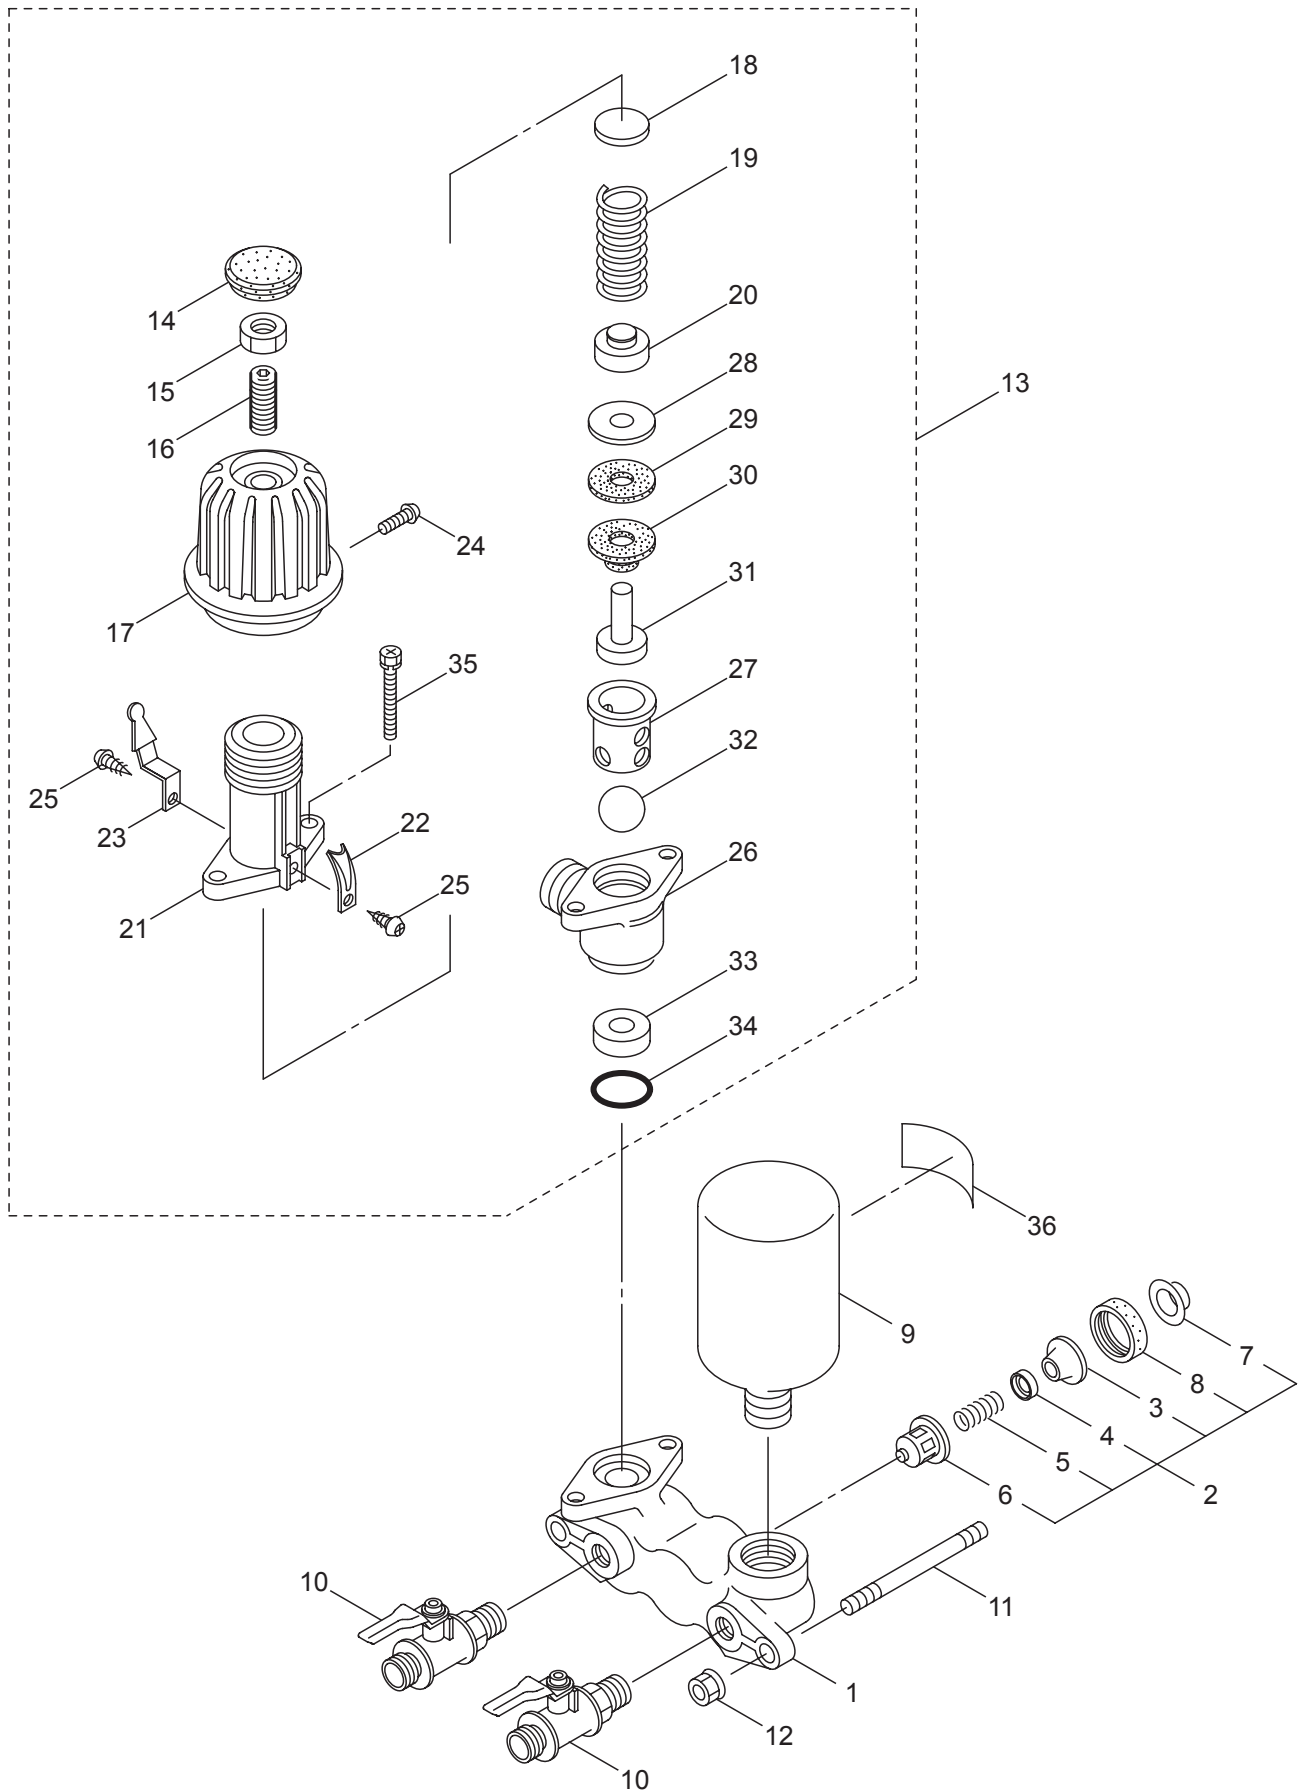

3.MS330ECH-2
POWER SPRAYER (Pressure Regulator Valve)

Ref. No.	Part No.	Part Name	Q'ty	Remarks
3-1	118409	Discharge Manifold	1	
3-2	105510	Discharge Valve Ass'y	3	Incl.3-8
3-3	105511	Discharge Valve Seat	3	
3-4	022842	Discharge Valve	3	
3-5	022031	Spring	3	
3-6	105512	Retainer	3	
3-7	105513	Packing Ring	3	
3-8	105514	Valve Case	3	
3-9	117813	Air Chamber	1	
3-10	117609	Cock Ass'y	2	PF1/4xPT1/4
3-11	127331	Stud	2	M8x150x11x18
3-12	126201	Nut	2	M8
3-13	123042	Pressure Regulator Valve Ass'y	1	Incl.14-35
3-14	105518	Cap	1	
3-15	126195	Nut	1	M10
3-16	088975	Screw	1	M10x48
3-17	118662	Grip	1	
3-18	126196	Retainer	1	17x2.3
3-19	105520	Spring	1	
3-20	105521	Retainer	1	
3-21	117448	Case	1	
3-22	117440	Plate	1	
3-23	105524	Indicator	1	
3-24	089899	Tapping Screw	2	M4x13
3-25	082744	Screw	2	M4x6
3-26	118237	Body	1	
3-27	012256	Retainer	1	
3-28	012255	Washer	1	6.2x22xt0.6
3-29	101922	Bellows Packing	1	5x22xt1.5, FPM
3-30	060555	Bellows	1	FPM
3-31	016975	Valve Rod	1	
3-32	107238	Valve Ball	1	12.7(1/2)
3-33	117443	Valve Seat	1	
3-34	014179	O-Ring	1	P20
3-35	126197	Bolt	2	M6x55
3-36	123041	Label	1