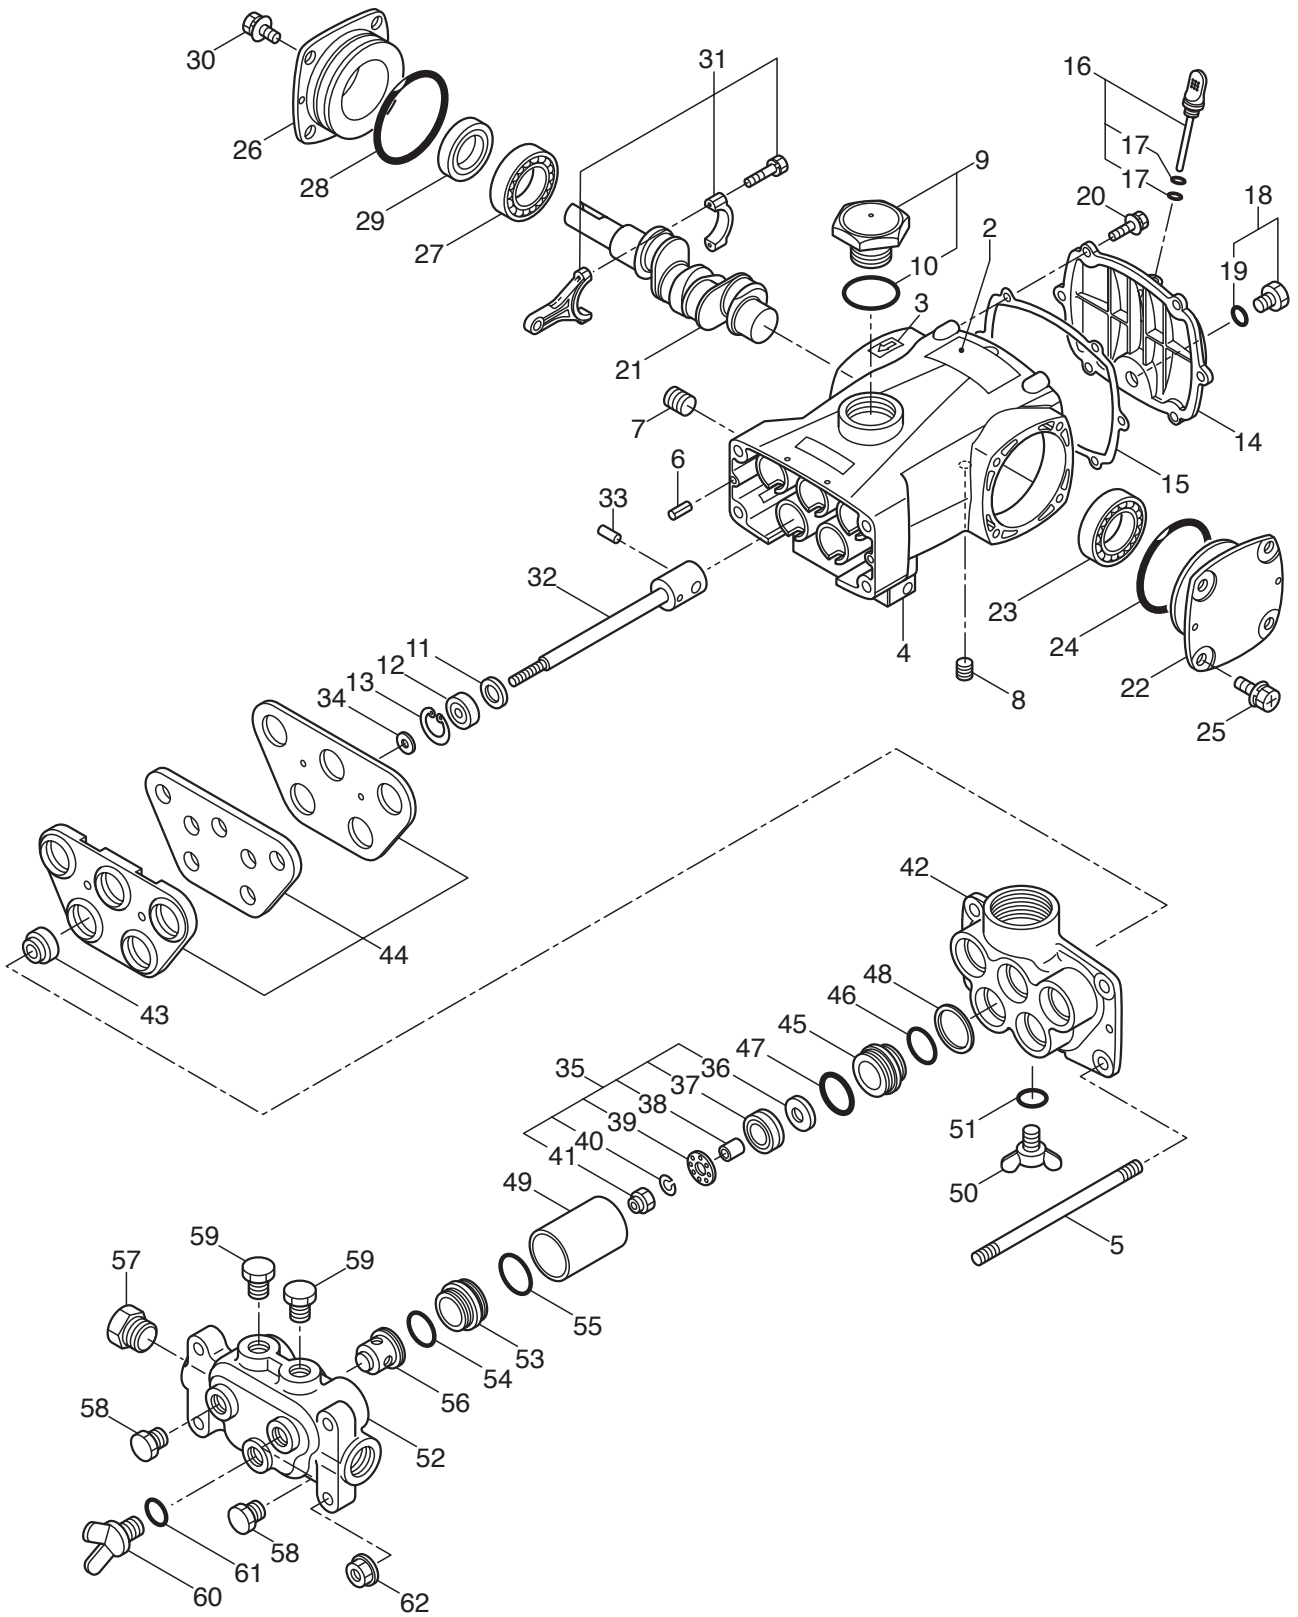

MARUYAMA

ILLUSTRATED PARTS LIST

MS1000F
PUMP

MS1000F
PUMP
PART 522533 02/2008

Maruyama. *E x t r a o r d i n a r y .*

1. MS1000F

Ref. No.	Part No.	Part Name	Q'ty	Remarks
1-1	354068	MS1000F	1	
1-2	126766	Label	1	MS1000F
1-3	054365	Label	1	
1-4	125302	Crankcase	1	
1-5	125915	Stud Bolt	4	M10X155X20X20
1-6	027488	Spring Pin	2	5X12 AW
1-7	044490	Plug	1	R3/8
1-8	145964	Plug	1	R1/4
1-9	092269	Oil Cap Ass'y	1	Incl.10
1-10	014177	O-Ring	1	P35
1-11	126259	Washer	5	17X24XT1.2
1-12	025461	Oil Seal	5	S10.5247
1-13	125306	Snap Ring	5	#25
1-14	125308	Crankcase Lid	1	
1-15	125311	Packing	1	
1-16	125312	Oil Gauge Ass'y	1	Incl.17
1-17	026531	O-Ring	2	S8
1-18	091376	Plug Ass'y	1	G1/4 Incl.19
1-19	023170	O-Ring	1	P12.5
1-20	125824	Bolt	6	M6X16
1-21	126057	Crankshaft	1	
1-22	126850	Bearing Case	1	
1-23	016138	Bearing	1	#6206
1-24	014033	O-Ring	1	S67
1-25	125832	Bolt	4	M8X16
1-26	126853	Bearing Case	1	
1-27	016138	Bearing	1	#6206
1-28	014033	O-Ring	1	S67
1-29	027330	Oil Seal	1	D30458
1-30	125832	Bolt	4	M8X16
1-31	125323	Connecting Rod Ass'y	5	
1-32	125922	Plunger Ass'y	5	
1-33	016948	Piston Pin	5	
1-34	125334	Packing	5	
1-35	406183	A-Block	5	Incl.36-41
1-36	027944	Suction Valve	5	
1-37	115420	Piston Packing	5	
1-38	125924	Suction Valve collar	5	
1-39	027947	Suction Valve Stopper	5	
1-40	015850	Spring Washer	5	M7
1-41	115598	Nut	5	M7
1-42	125926	Cylinder Manifold	1	
1-43	100015	Packing	5	
1-44	125338	Seal Retainer	1	
1-45	125929	Pipe Receiver	5	

1. MS1000F

Ref. No.	Part No.	Part Name	Q'ty	Remarks
1-46	043781	O-Ring	5	24.2X2.3
1-47	027536	O-Ring	5	27.2X2.65
1-48	011261	Packing	5	28.5X32XT0.5
1-49	115572	Cylinder Pipe	5	
1-50	108366	Plug	1	G1/4
1-51	023170	O-Ring	1	P12.5
1-52	125931	Discharge Manifold	1	
1-53	125929	Pipe Receiver	5	
1-54	043781	O-Ring	5	24.2X2.3
1-55	027536	O-Ring	5	27.2X2.65
1-56	121218	Valve Ass'y	5	
1-57	108399	Plug	1	PT3/4
1-58	125864	Plug	2	R1/4
1-59	125348	Plug	2	R3/8
1-60	108366	Plug	1	G1/4
1-61	023170	O-Ring	1	P12.5
1-62	120369	Nut	4	M10