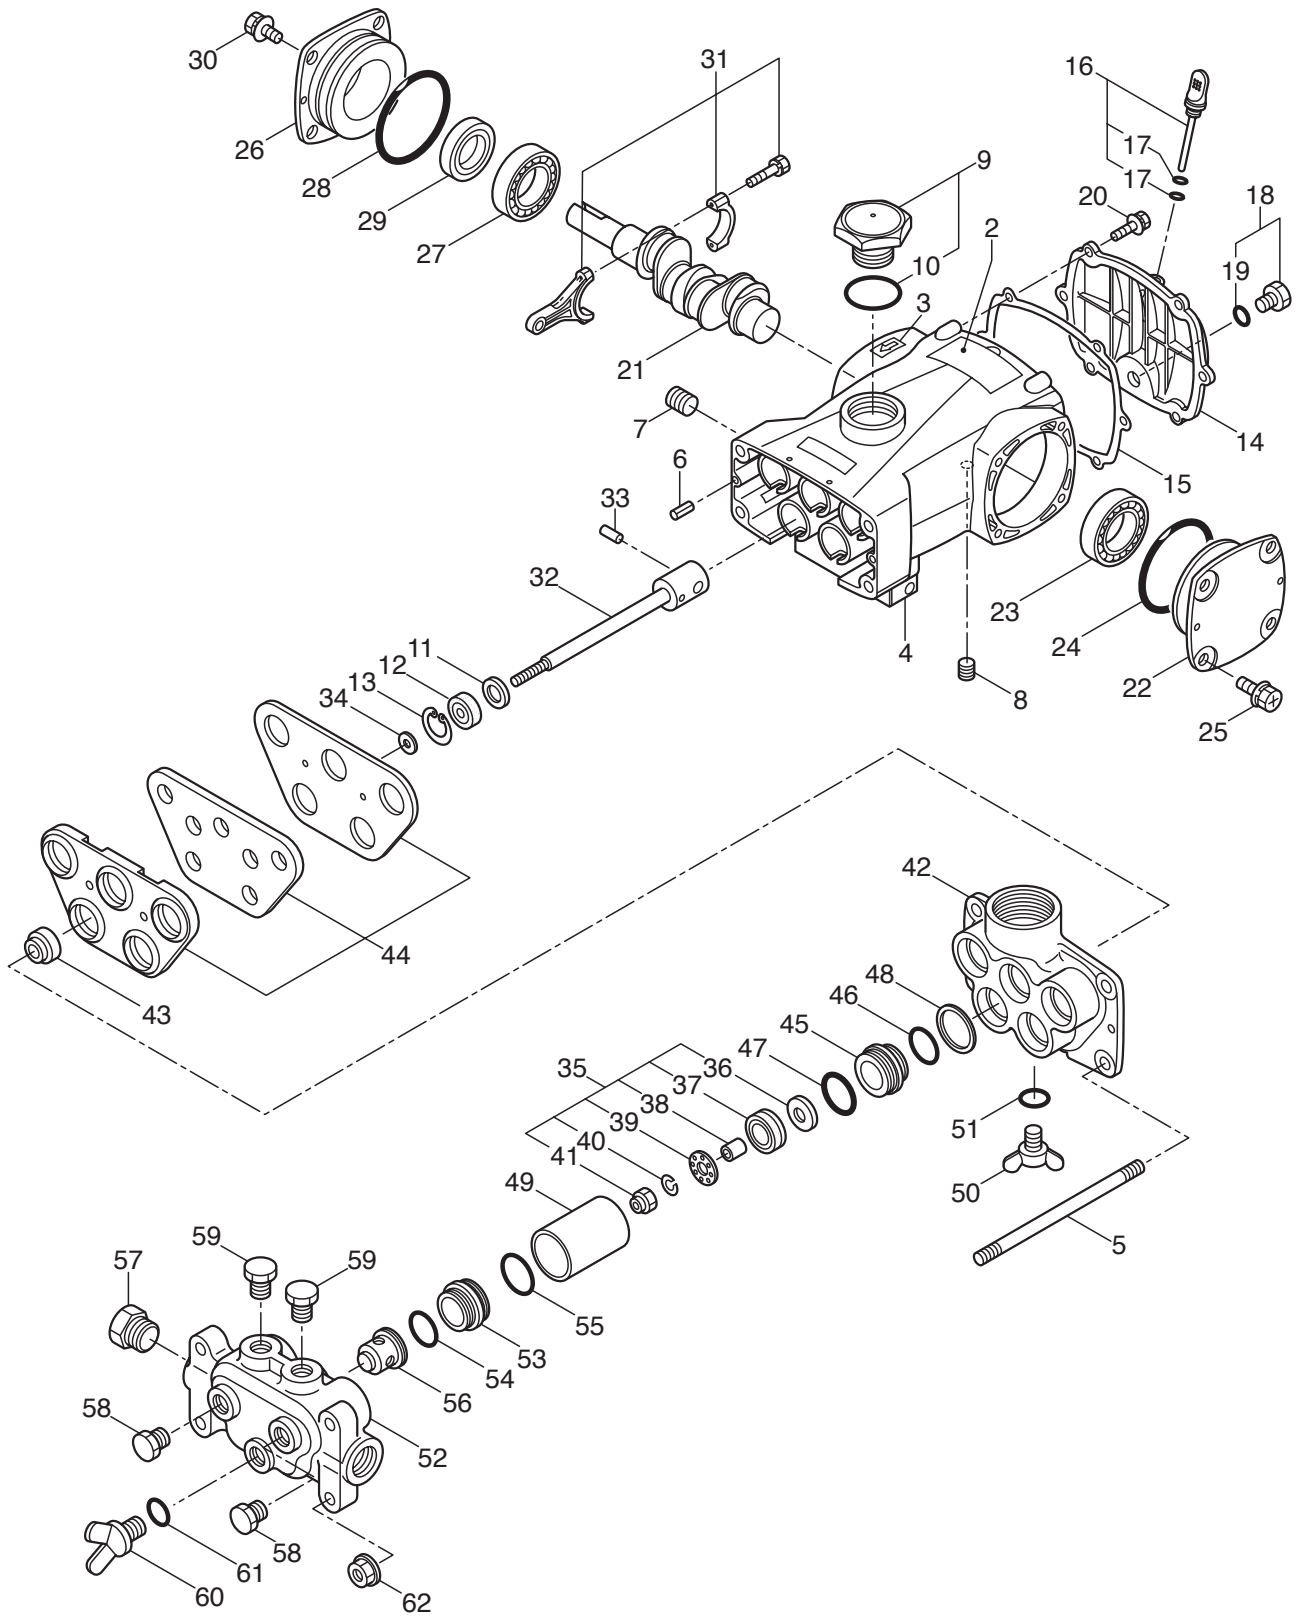

MARUYAMA

ILLUSTRATED PARTS LIST

MS1000F
PUMP

MS1000F
PUMP
PART 522533 02/2008

Maruyama. *E x t r a o r d i n a r y .*

1. MS1000F

Ref. No.	Part No.	Part Name	Q'ty	Remarks
1-1	354068	MS1000F	1	
1-2	126766	Label	1	MS1000F
1-3	054365	Label	1	
1-4	125302	Crankcase	1	
1-5	125915	Stud Bolt	4	M10X155X20X20
1-6	027488	Spring Pin	2	5X12 AW
1-7	044490	Plug	1	R3/8
1-8	145964	Plug	1	R1/4
1-9	092269	Oil Cap Ass'y	1	Incl.10
1-10	014177	O-Ring	1	P35
1-11	126259	Washer	5	17X24XT1.2
1-12	025461	Oil Seal	5	S10.5247
1-13	125306	Snap Ring	5	#25
1-14	125308	Crankcase Lid	1	
1-15	125311	Packing	1	
1-16	125312	Oil Gauge Ass'y	1	Incl.17
1-17	026531	O-Ring	2	S8
1-18	091376	Plug Ass'y	1	G1/4 Incl.19
1-19	023170	O-Ring	1	P12.5
1-20	125824	Bolt	6	M6X16
1-21	126057	Crankshaft	1	
1-22	126850	Bearing Case	1	
1-23	016138	Bearing	1	#6206
1-24	014033	O-Ring	1	S67
1-25	125832	Bolt	4	M8X16
1-26	126853	Bearing Case	1	
1-27	016138	Bearing	1	#6206
1-28	014033	O-Ring	1	S67
1-29	027330	Oil Seal	1	D30458
1-30	125832	Bolt	4	M8X16
1-31	125323	Connecting Rod Ass'y	5	
1-32	125922	Plunger Ass'y	5	
1-33	016948	Piston Pin	5	
1-34	125334	Packing	5	
1-35	406183	A-Block	5	Incl.36-41
1-36	027944	Suction Valve	5	
1-37	115420	Piston Packing	5	
1-38	125924	Suction Valve collar	5	
1-39	027947	Suction Valve Stopper	5	
1-40	015850	Spring Washer	5	M7
1-41	115598	Nut	5	M7
1-42	125926	Cylinder Manifold	1	
1-43	100015	Packing	5	
1-44	125338	Seal Retainer	1	
1-45	125929	Pipe Receiver	5	

1. MS1000F

Ref. No.	Part No.	Part Name	Q'ty	Remarks
1-46	043781	O-Ring	5	24.2X2.3
1-47	027536	O-Ring	5	27.2X2.65
1-48	011261	Packing	5	28.5X32XT0.5
1-49	115572	Cylinder Pipe	5	
1-50	108366	Plug	1	G1/4
1-51	023170	O-Ring	1	P12.5
1-52	125931	Discharge Manifold	1	
1-53	125929	Pipe Receiver	5	
1-54	043781	O-Ring	5	24.2X2.3
1-55	027536	O-Ring	5	27.2X2.65
1-56	121218	Valve Ass'y	5	
1-57	108399	Plug	1	PT3/4
1-58	125864	Plug	2	R1/4
1-59	125348	Plug	2	R3/8
1-60	108366	Plug	1	G1/4
1-61	023170	O-Ring	1	P12.5
1-62	120369	Nut	4	M10