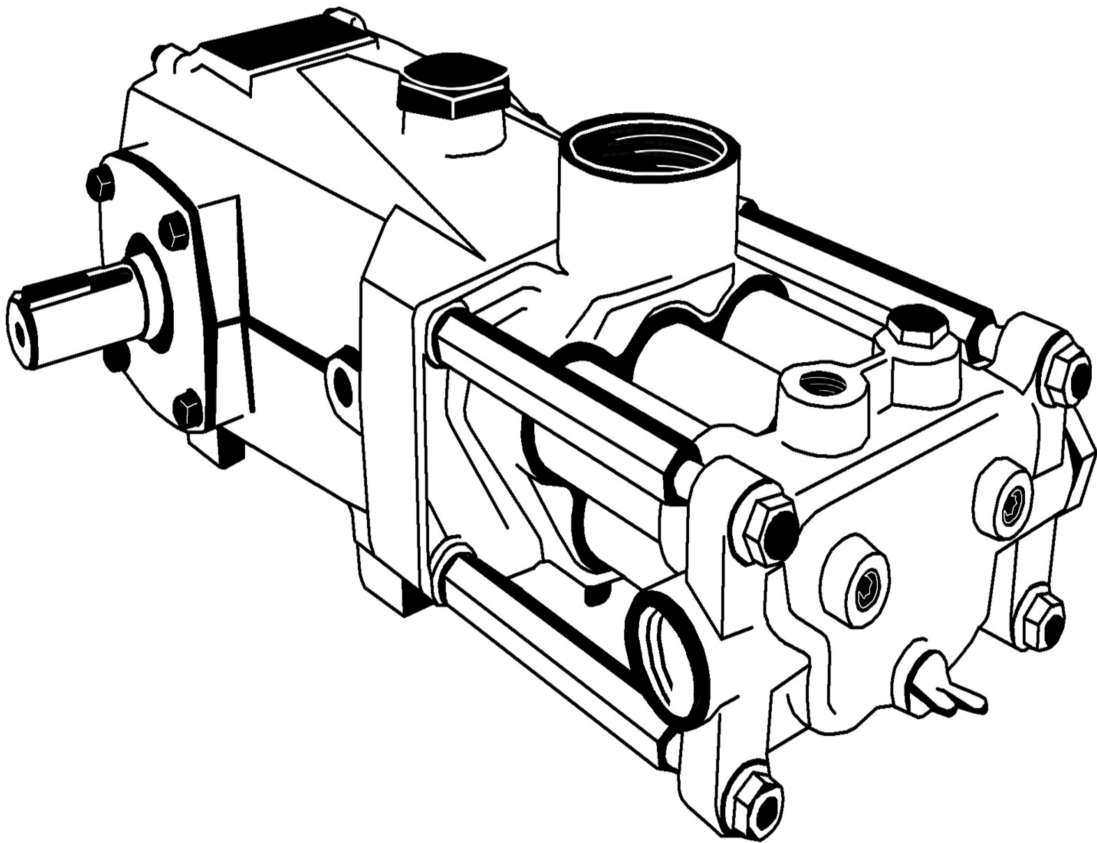

MARUYAMA

ILLUSTRATED PARTS LIST

MS1000F
PUMP

MS1000F
PUMP
PART 522533 02/2008

Maruyama. *E x t r a o r d i n a r y .*

1. MS1000F

Ref. No.	Part No.	Part Name	Q'ty	Remarks
1-1	354068	MS1000F	1	
1-2	126766	Label	1	MS1000F
1-3	054365	Label	1	
1-4	125302	Crankcase	1	
1-5	125915	Stud Bolt	4	M10X155X20X20
1-6	027488	Spring Pin	2	5X12 AW
1-7	044490	Plug	1	R3/8
1-8	145964	Plug	1	R1/4
1-9	092269	Oil Cap Ass'y	1	Incl.10
1-10	014177	O-Ring	1	P35
1-11	126259	Washer	5	17X24XT1.2
1-12	025461	Oil Seal	5	S10.5247
1-13	125306	Snap Ring	5	#25
1-14	125308	Crankcase Lid	1	
1-15	125311	Packing	1	
1-16	125312	Oil Gauge Ass'y	1	Incl.17
1-17	026531	O-Ring	2	S8
1-18	091376	Plug Ass'y	1	G1/4 Incl.19
1-19	023170	O-Ring	1	P12.5
1-20	125824	Bolt	6	M6X16
1-21	126057	Crankshaft	1	
1-22	126850	Bearing Case	1	
1-23	016138	Bearing	1	#6206
1-24	014033	O-Ring	1	S67
1-25	125832	Bolt	4	M8X16
1-26	126853	Bearing Case	1	
1-27	016138	Bearing	1	#6206
1-28	014033	O-Ring	1	S67
1-29	027330	Oil Seal	1	D30458
1-30	125832	Bolt	4	M8X16
1-31	125323	Connecting Rod Ass'y	5	
1-32	125922	Plunger Ass'y	5	
1-33	016948	Piston Pin	5	
1-34	125334	Packing	5	
1-35	406183	A-Block	5	Incl.36-41
1-36	027944	Suction Valve	5	
1-37	115420	Piston Packing	5	
1-38	125924	Suction Valve collar	5	
1-39	027947	Suction Valve Stopper	5	
1-40	015850	Spring Washer	5	M7
1-41	115598	Nut	5	M7
1-42	125926	Cylinder Manifold	1	
1-43	100015	Packing	5	
1-44	125338	Seal Retainer	1	
1-45	125929	Pipe Receiver	5	

1. MS1000F

Ref. No.	Part No.	Part Name	Q'ty	Remarks
1-46	043781	O-Ring	5	24.2X2.3
1-47	027536	O-Ring	5	27.2X2.65
1-48	011261	Packing	5	28.5X32XT0.5
1-49	115572	Cylinder Pipe	5	
1-50	108366	Plug	1	G1/4
1-51	023170	O-Ring	1	P12.5
1-52	125931	Discharge Manifold	1	
1-53	125929	Pipe Receiver	5	
1-54	043781	O-Ring	5	24.2X2.3
1-55	027536	O-Ring	5	27.2X2.65
1-56	121218	Valve Ass'y	5	
1-57	108399	Plug	1	PT3/4
1-58	125864	Plug	2	R1/4
1-59	125348	Plug	2	R3/8
1-60	108366	Plug	1	G1/4
1-61	023170	O-Ring	1	P12.5
1-62	120369	Nut	4	M10