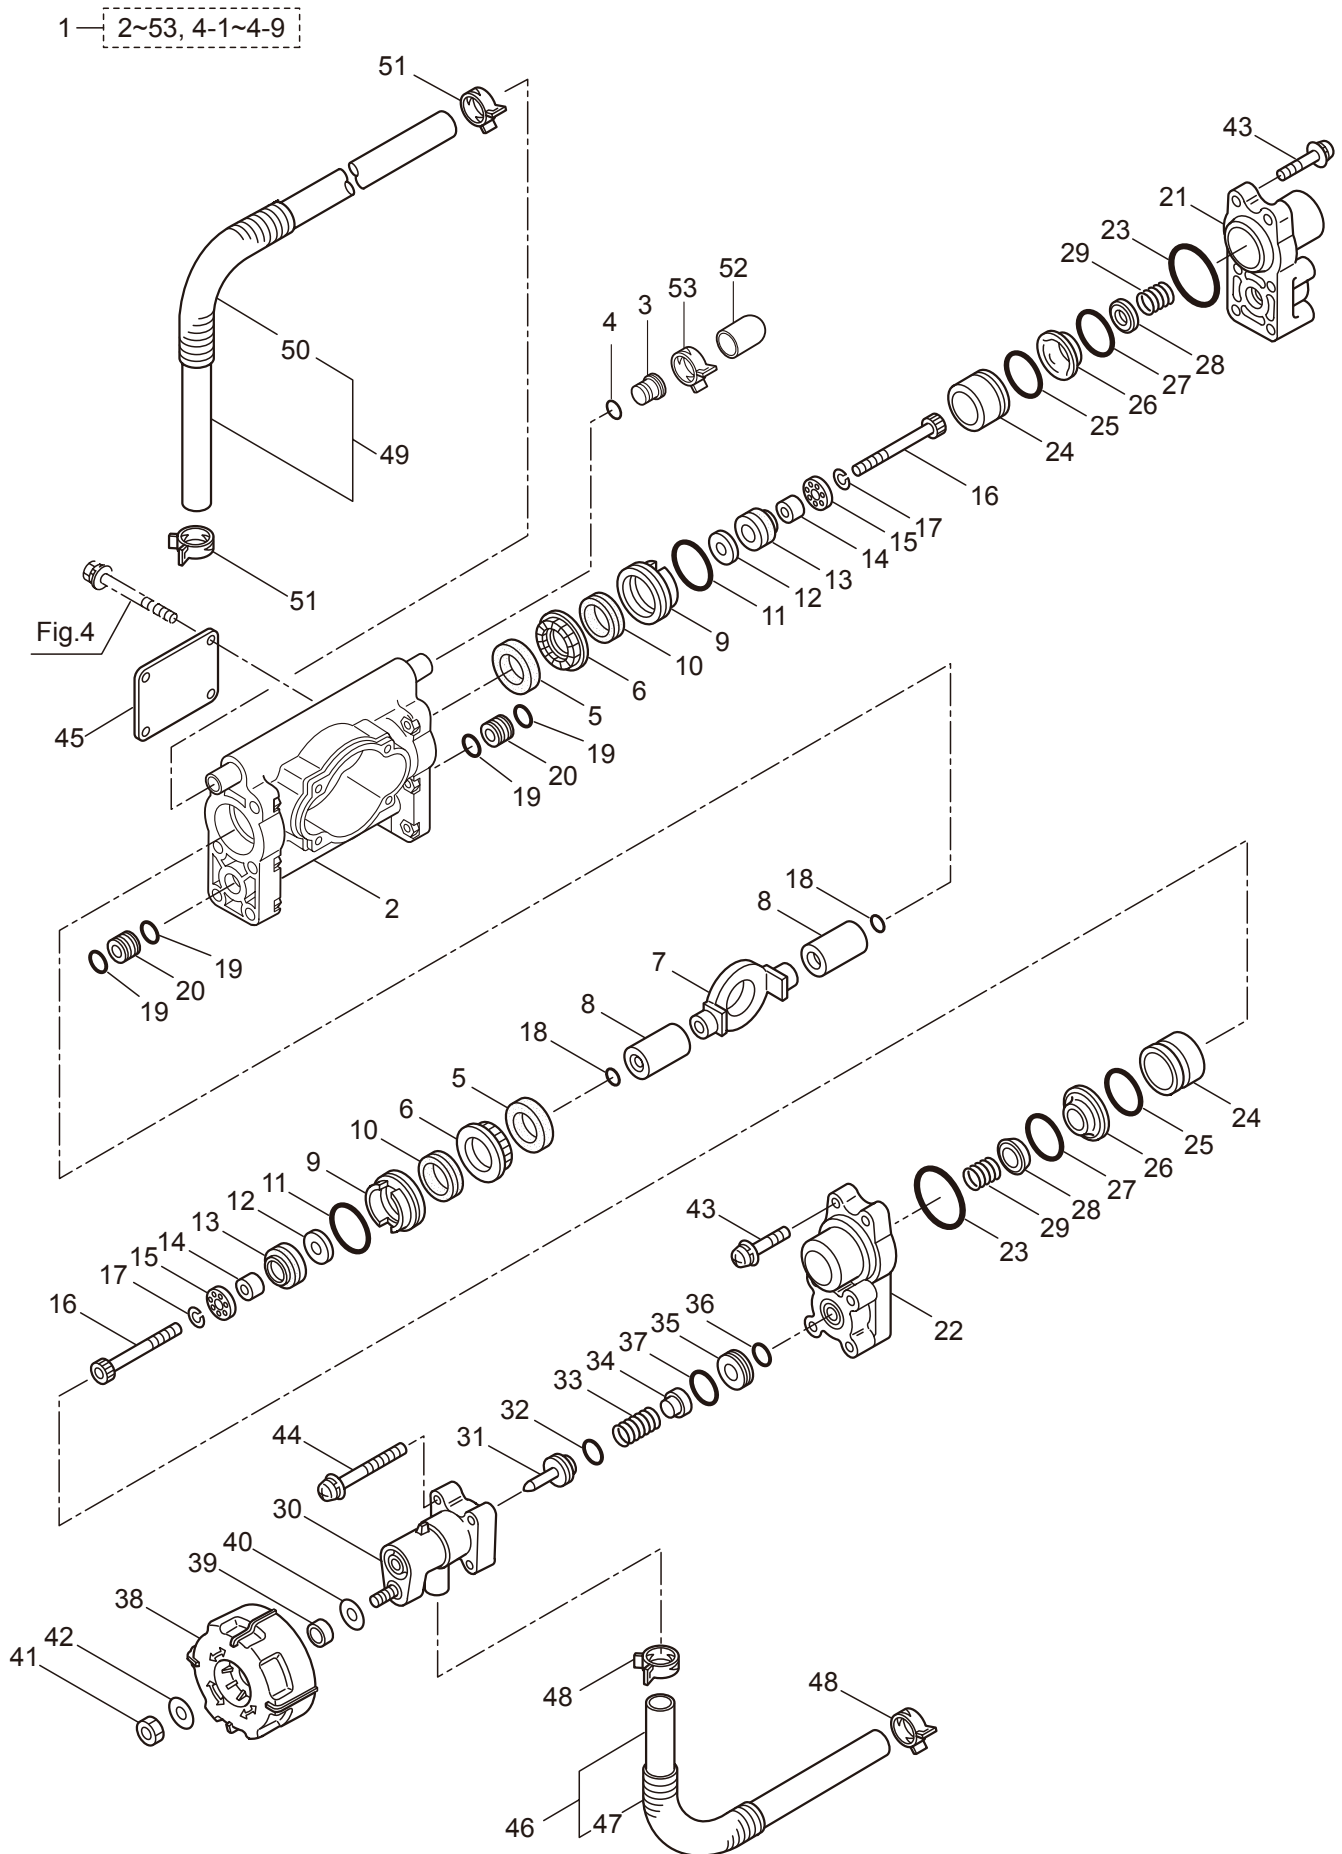

3. MS0735W POWER SPRAYER

Ref. No.	Part No.	Part Name	Q'ty	Remarks
3-1	126278	Pump Ass'y	1	Incl.2~53,4-1~4-9
3-2	125673	Crankcase Ass'y	1	
3-3	129041	Plug	1	
3-4	021549	O-Ring	1	P5
3-5	102683	Oil Seal	2	G16244
3-6	106190	Collar	2	
3-7	121179	Connecting Rod	1	
3-8	125680	Sleeve	2	16x33
3-9	102358	Seal Retainer	2	
3-10	112252	Packing	2	
3-11	013977	O-Ring	2	S26
3-12	043426	Suction Valve Seat	2	5x17x2.8
3-13	100441	Piston Packing	2	20.5
3-14	023357	Suction Valve Collar	2	5x8x10L
3-15	022023	Suction Valve Stopper	2	5x16x3
3-16	125681	Bolt	2	M5x50x22
3-17	015848	Spring Washer	2	M5
3-18	021549	O-Ring	2	P5
3-19	014175	O-Ring	4	P9
3-20	100554	Spacer Pipe	2	6x12x10
3-21	103128	Cylinder Head (A)	1	
3-22	102634	Cylinder Head (B)	1	
3-23	013983	O-Ring	2	S31.5
3-24	125682	Cylinder Pipe	2	20x26x22
3-25	023172	O-Ring	2	P22
3-26	125683	Valve Seat	2	
3-27	103575	O-Ring	2	23x1.5
3-28	043723	Discharge Valve	2	
3-29	043360	Discharge Valve Spring	2	
3-30	103132	Spring Case	1	
3-31	121618	Spring Retainer	1	
3-32	011682	O-Ring	1	P10
3-33	121620	Compression Coil Spring	1	
3-34	121619	Discharge Valve	1	
3-35	103746	Valve Seat	1	
3-36	011343	O-Ring	1	P10A
3-37	011346	O-Ring	1	P14
3-38	107198	Handle	1	
3-39	127225	Collar	1	8x10x5.3
3-40	127217	Washer	5	8.5x14xT0.5
3-41	126521	Nut	1	M8
3-42	127216	Washer	1	M8
3-43	121956	Screw	8	M5x32
3-44	816036	Screw	4	M5x60
3-45	125801	Plate	1