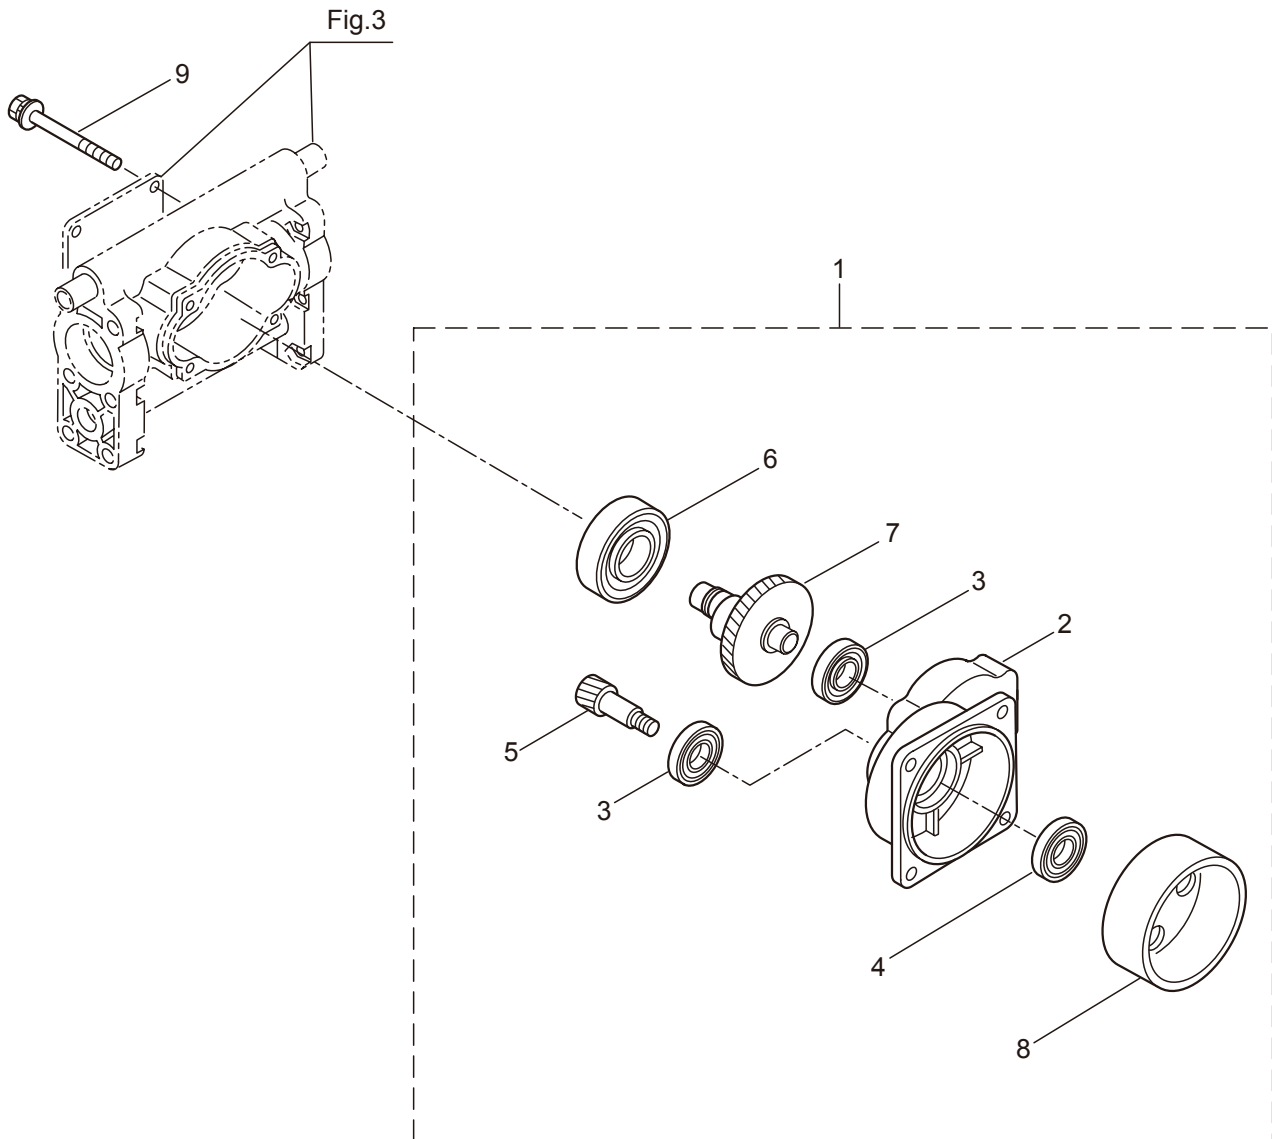

4. MS0735W
REDUCTION GEAR

Ref. No.	Part No.	Part Name	Q'ty	Remarks
4-1	126279	Reduction Gear Ass'y	1	Incl.2-8
4-2	125685	Gear Case	1	
4-3	102680	Bearing	2	#6000ZZ
4-4	112184	Bearing	1	#6000DDU
4-5	125686	Pinion Gear	1	
4-6	103144	Bearing	1	#6004ZZ
4-7	126280	Crankshaft	1	
4-8	127367	Clutch Drum	1	
4-9	126059	Bolt	4	M6x60