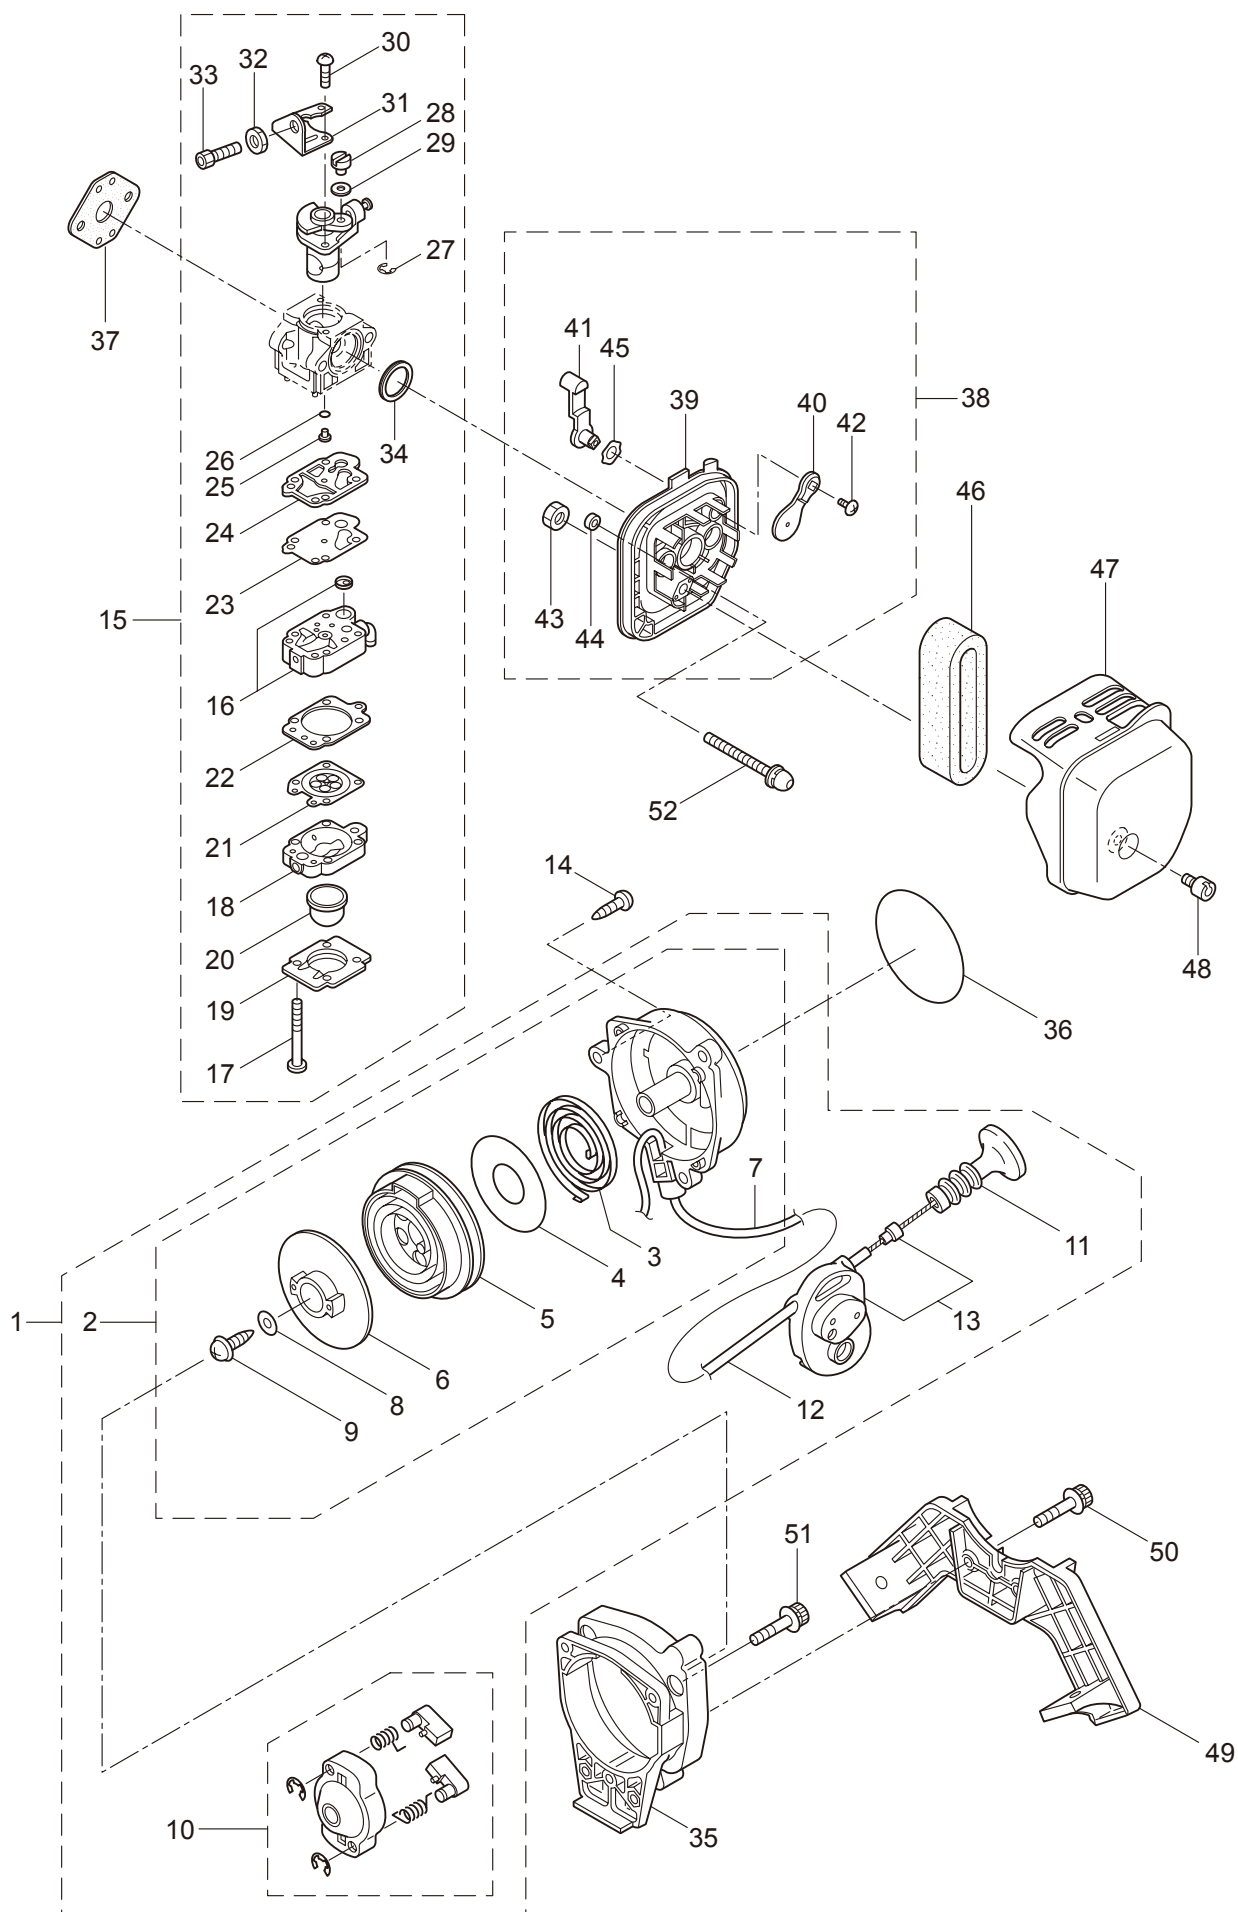

6. MS0735W
CARBURETOR, RECOIL STARTER

Ref. No.	Part No.	Part Name	Q'ty	Remarks
6-46	269030	Element	1	
6-47	269580	Cleaner Cover	1	
6-48	264022	Knob	1	
6-49	269212	Bracket	1	
6-50	261607	Cap Screw	2	M5x16
6-51	265726	Cap Screw	3	M4x16
6-52	261814	Cap Screw	2	M5x50