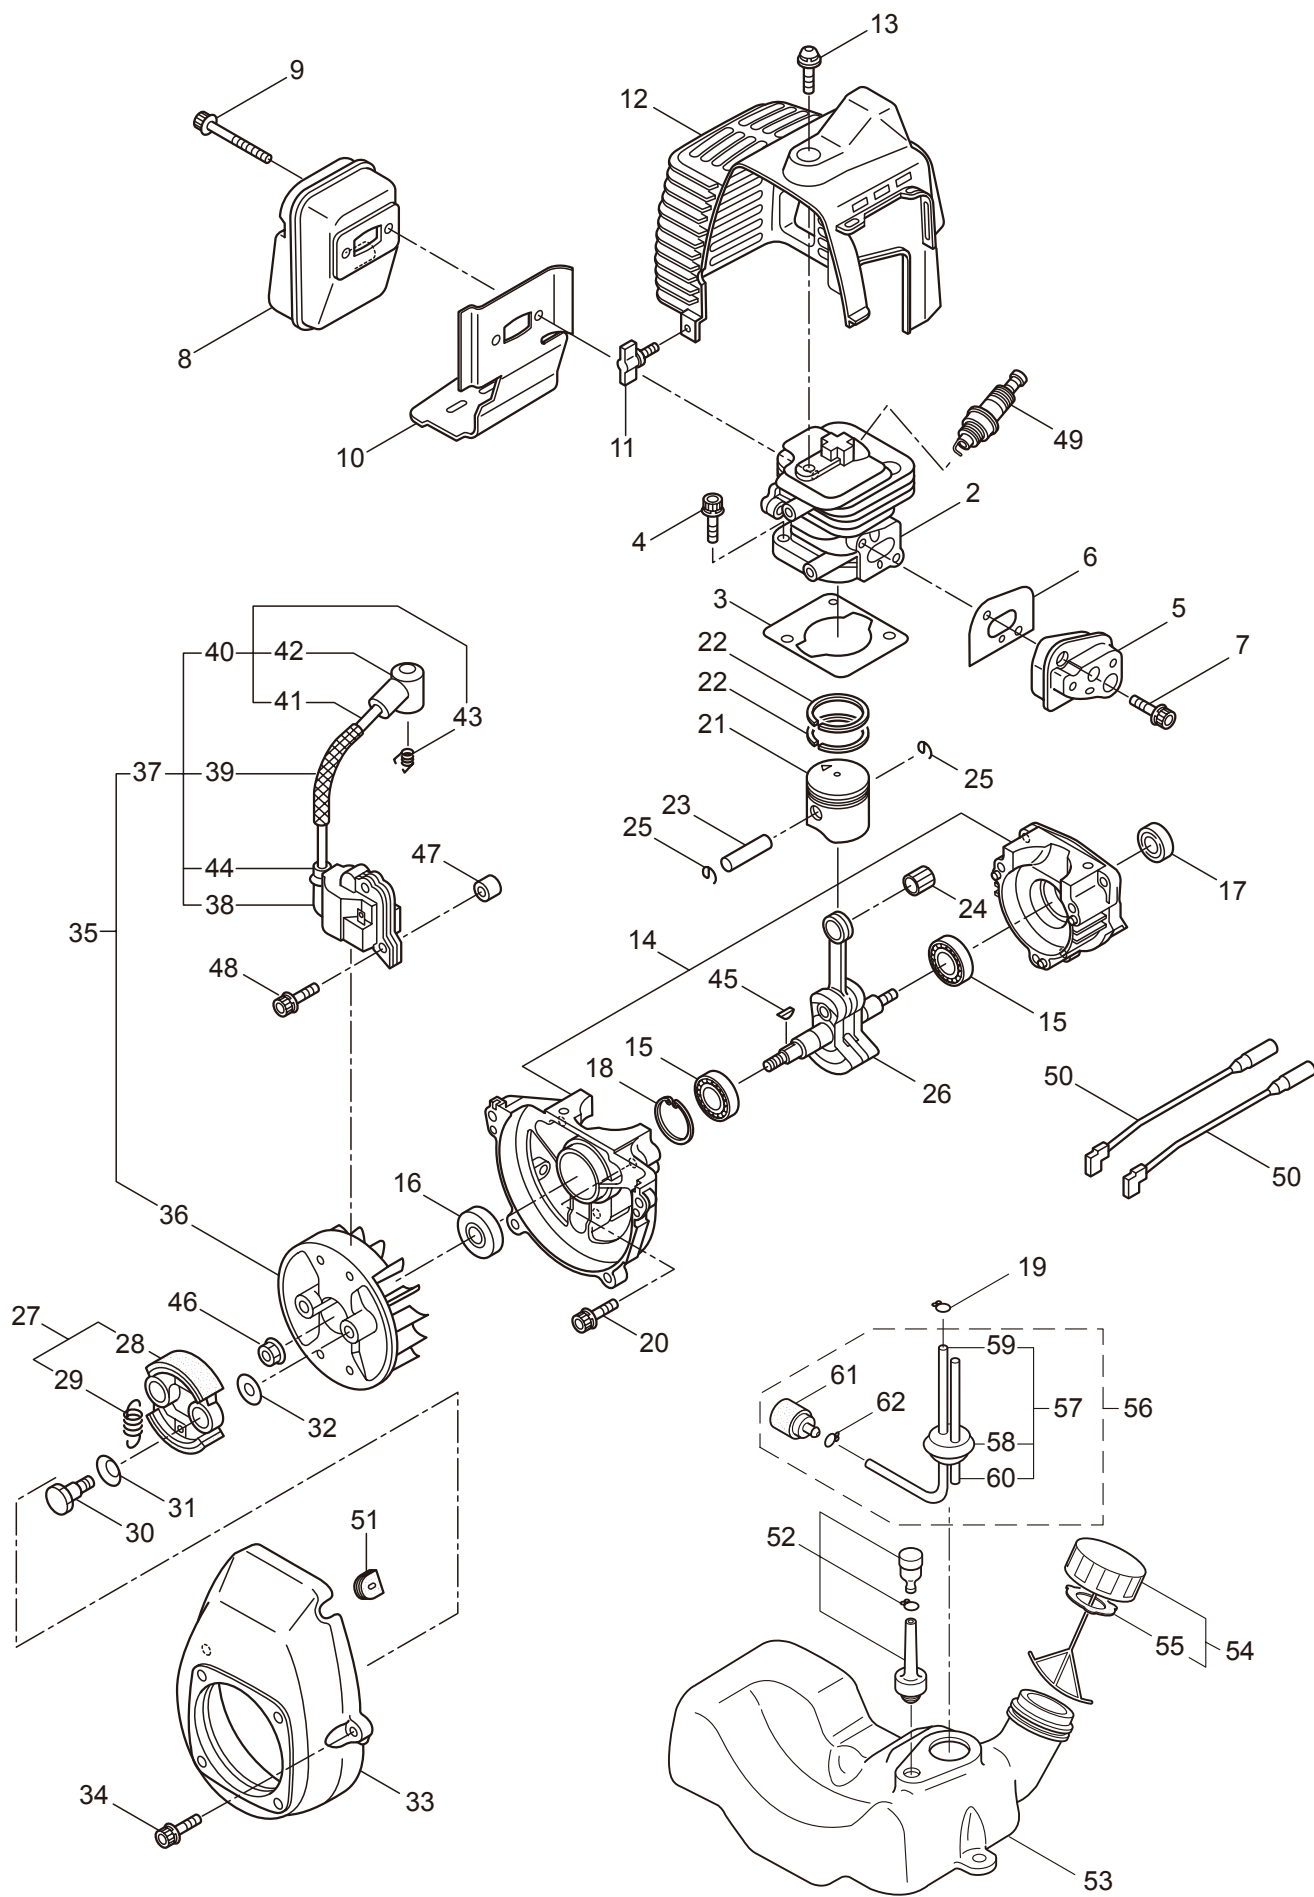

5. MS0735W
ENGINE

Ref. No.	Part No.	Part Name	Q'ty	Remarks
5-46	261417	Nut,Rotor	1	M8
5-47	280381	Spacer	2	
5-48	261256	Cap Screw	2	M4x25
5-49	261200	Spark Plug	1	NGK BPM6Y
5-50	267492	Lead	2	130L
5-51	261202	Grommet	1	
5-52	261696	Breather Ass'y	1	
5-53	125697	Fuel Tank	1	
5-54	262726	Fuel Tank Cap Ass'y	1	Incl.55
5-55	261105	Gasket	1	
5-56	282630	Fuel Pipe Pick-up Ass'y	1	Incl.57-62
5-57	282629	Fuel Pipe Ass'y	1	Incl.58-60
5-58	265869	Grommet	1	
5-59	261690	Fuel Pipe	1	160L
5-60	263038	Return Pipe	1	3x6x85L
5-61	264653	Filter Ass'y	1	
5-62	261117	Clip	1