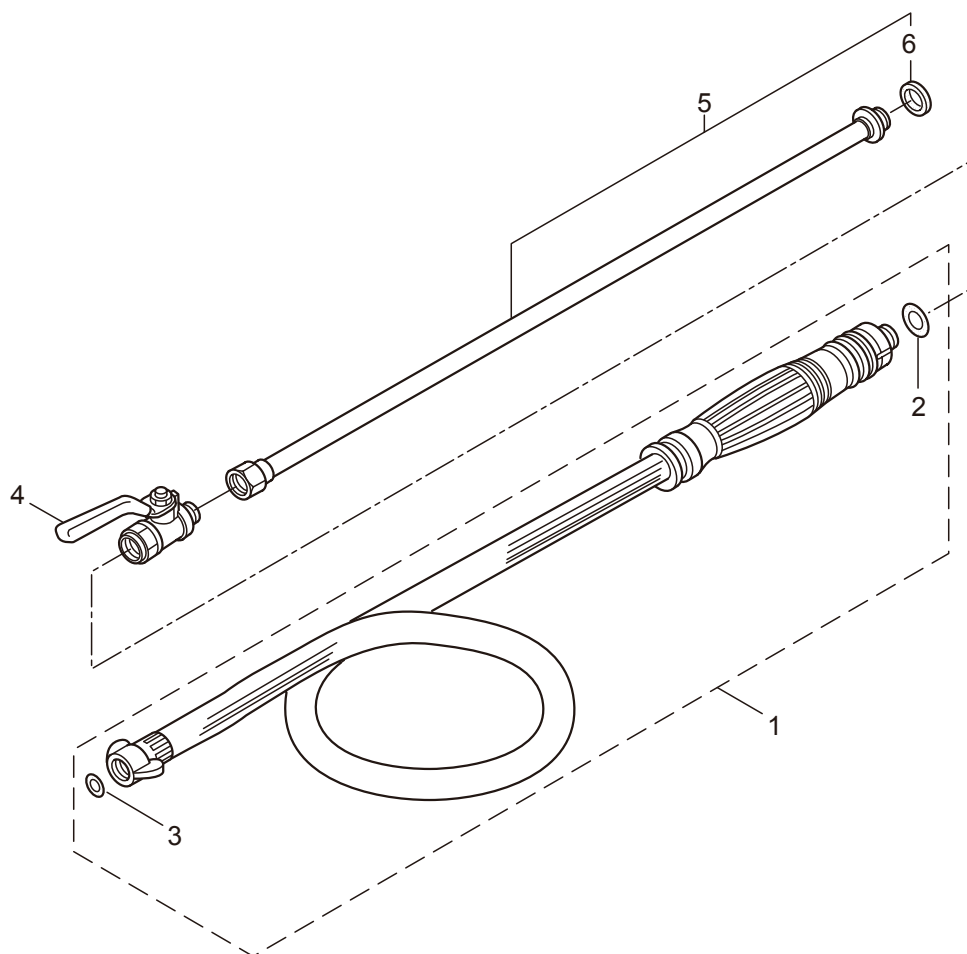

7. MS0735W
ACCESSORIES

Ref. No.	Part No.	Part Name	Q'ty	Remarks
7-1	118267	Hose Ass'y	1	Incl.2,3 7.5x1300L
7-2	013572	Packing	1	11.5x16xt1.5
7-3	074369	Packing	1	7x11.5xt1.5
7-4	105891	Ball Cock	1	G1/4xG1/4
7-5	124040	Nozzle Pipe	1	Incl.6
7-6	112850	Packing	1	11.5x15.5xt1.5
7-7	117958	Wide Nozzle Ass'y	1	Incl.8-11
7-8	103170	Nozzle Pipe	1	H-606
7-9	103171	Packing	2	H-704
7-10	412894	Nozzle Plate	2	NN-D-5S
7-11	103173	Cap	2	
7-12	126287	Instruction Manual	1	MS0735W
7-13	127099	Box Spanner	1	
7-14	062047	Wrench	1	3mm
7-15	105489	Wrench	1	4mm