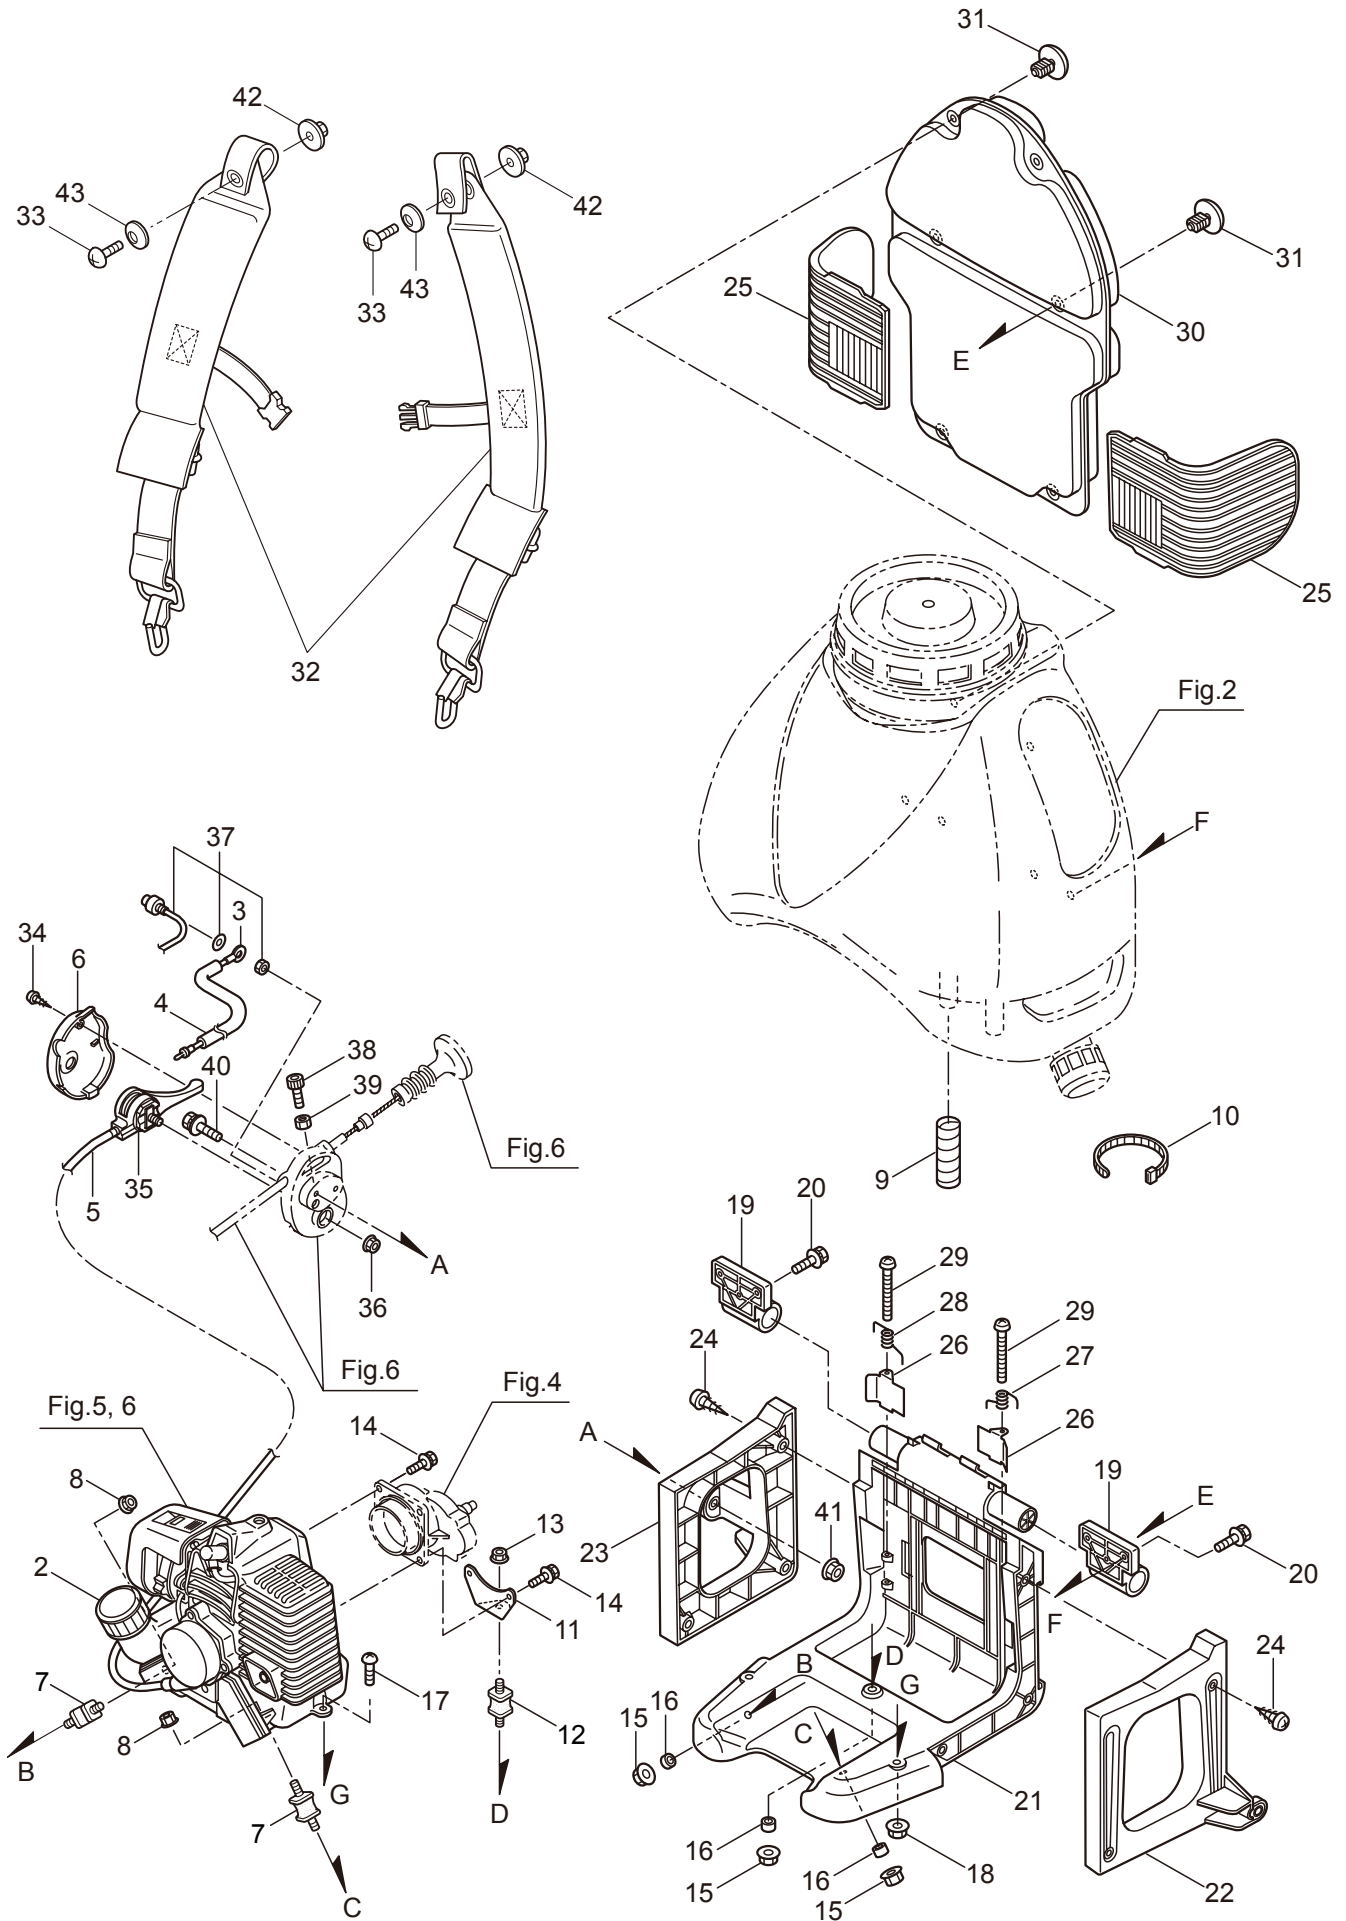

PARTS LIST

MS0735W

CONTENTS

1. MAIN BODY	1 ~ 2
2. CHEMICAL TANK	3 ~ 4
3. POWER SPRAYER	5 ~ 8
4. REDUCTION GEAR	9 ~ 10
5. ENGINE	11 ~ 14
6. CARBURETOR, RECOIL STARTER	15 ~ 18
7. ACCESSORIES	19 ~ 20

2009. 12.

P/N 522921

1. MS0735W
MAIN BODY

Ref. No.	Part No.	Part Name	Q'ty	Remarks
1-1	353690	MS0735W	1	
1-2	858086	Engine	1	BE230P/49
1-3	114896	Ground Wire	1	
1-4	114901	Vinyl Hose	1	8x9x220L
1-5	282365	Throttle Cable	1	OUT373/IN68
1-6	125045	Throttle Cover	1	
1-7	126722	Buffer	2	22-M6x11x11
1-8	100420	Nut	2	M6
1-9	127847	Coil Tube	1	15x18x60L
1-10	104343	Band	1	
1-11	125803	Stay	1	
1-12	126722	Buffer	1	22-M6x11x11
1-13	126756	Nut	1	M6
1-14	126178	Bolt	4	M5x15
1-15	125277	Nut	3	
1-16	125053	Collar	3	
1-17	127221	Screw	2	M6x16
1-18	126756	Nut	2	M6
1-19	125699	Bracket	2	
1-20	127233	Bolt	4	M6x16
1-21	125701	Base	1	
1-22	125703	Stay (R)	1	
1-23	125705	Stay (L)	1	
1-24	129618	Tapping Screw	6	M5x25
1-25	125707	Cushion Pad	2	
1-26	125709	Stopper	2	
1-27	125710	Spring A	1	
1-28	125808	Spring B	1	
1-29	126080	Screw	2	M4x55
1-30	125713	Cushion Pad	1	
1-31	125068	Fastener	6	
1-32	127019	Knapsack Band	1	
1-33	127221	Screw	2	M6x16
1-34	082684	Screw	1	M3x16
1-35	115148	Throttle Lever	1	
1-36	127226	Nut	1	M5
1-37	114895	Stop Button	1	
1-38	087785	Cap Screw	1	M5x0.8x20
1-39	126081	Nut	1	M5
1-40	092556	Bolt	2	M6x30
1-41	126756	Nut	2	M6
1-42	127237	Nut	2	M6
1-43	127224	Washer	2	6x23xt1.6