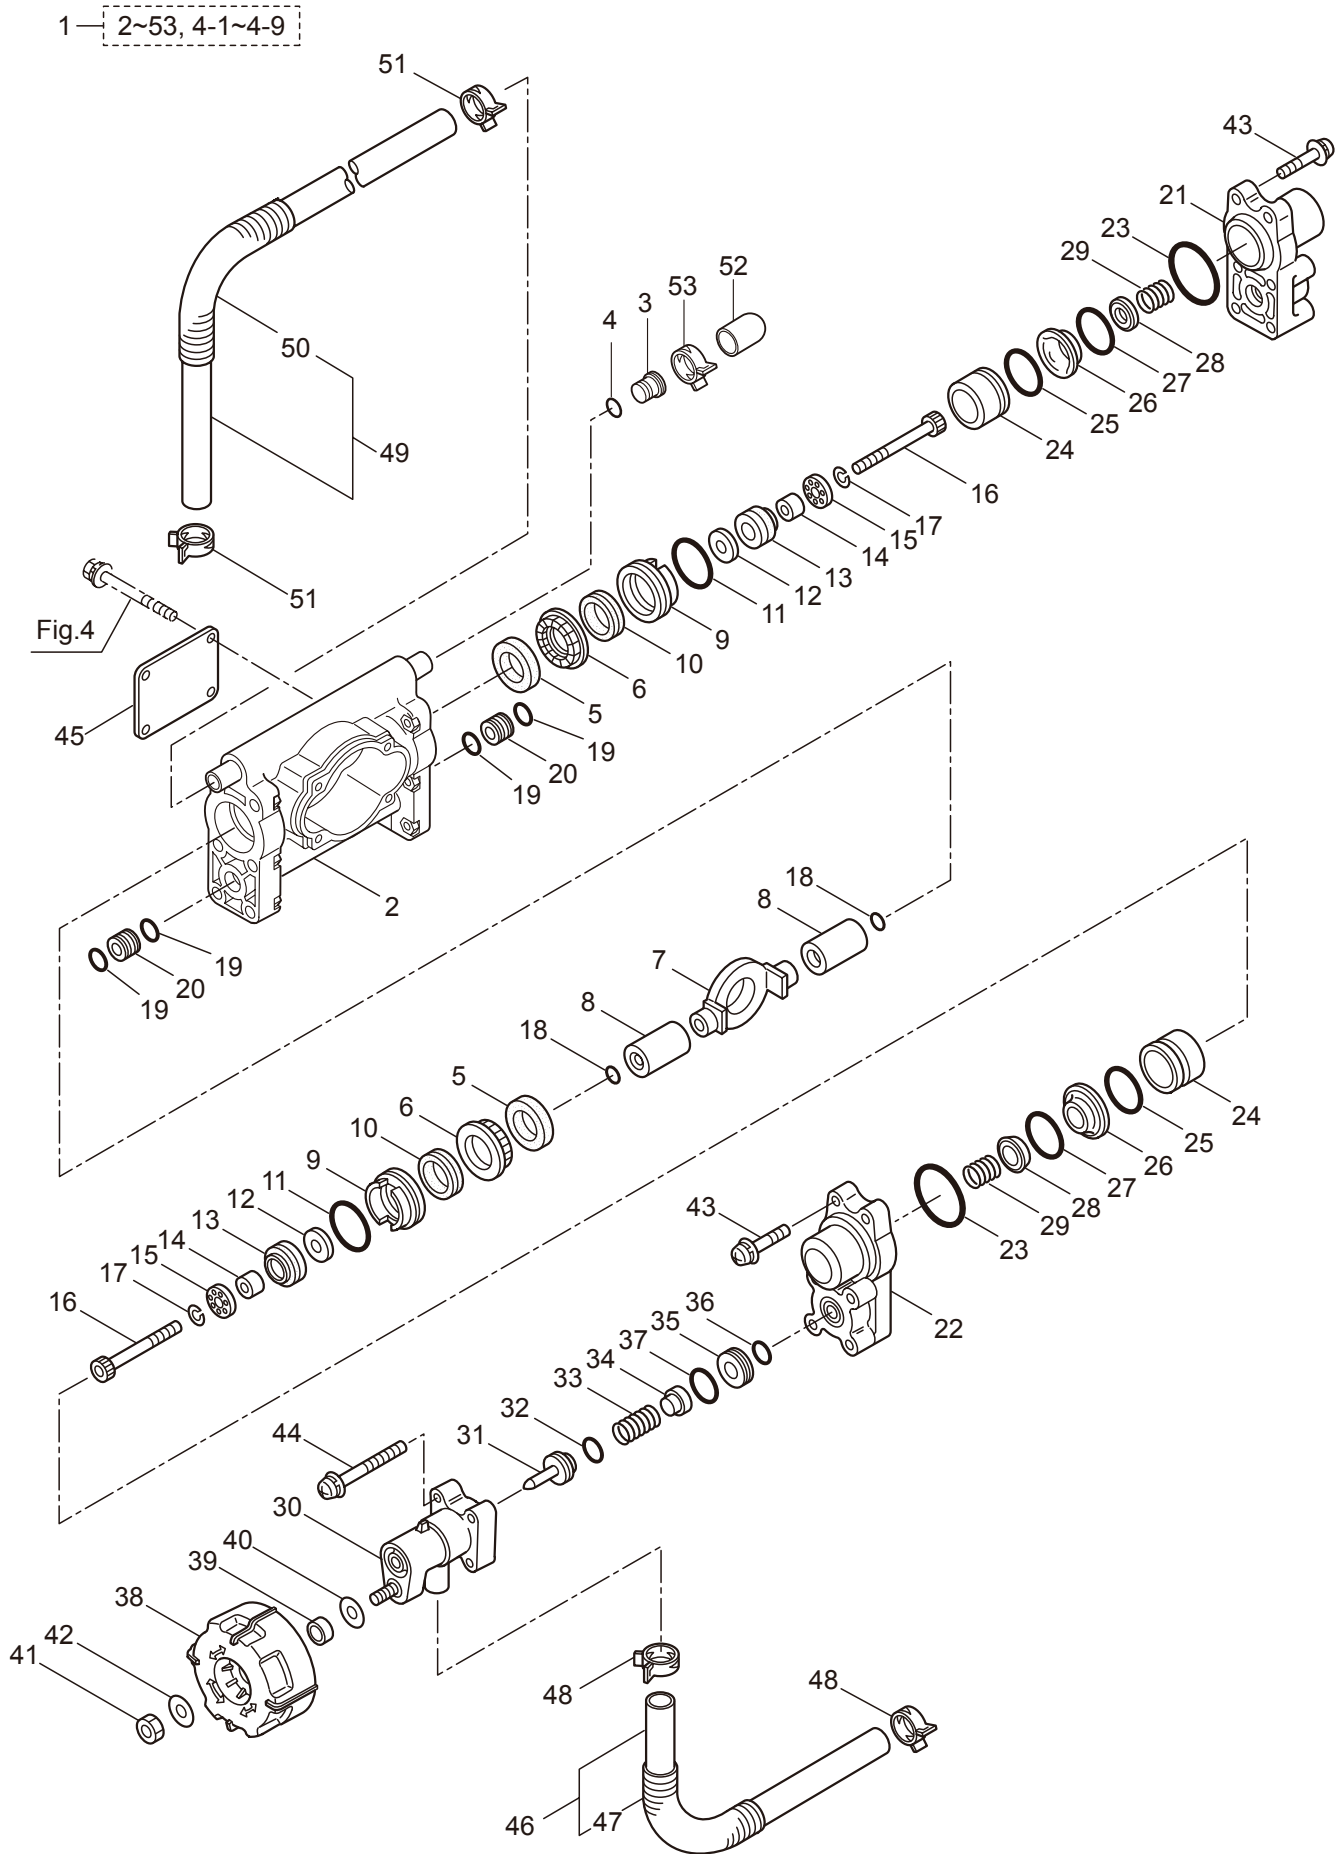

3. MS0735W POWER SPRAYER

Ref. No.	Part No.	Part Name	Q'ty	Remarks
3-46	122175	Hose Ass'y	1	Incl.47
3-47	122177	Tube	1	
3-48	103033	Band	2	150-05-00
3-49	126066	Hose Ass'y	1	Incl.50
3-50	127080	Tube	1	
3-51	103033	Band	2	150-05-00
3-52	129042	Cap	1	
3-53	043972	Hose Band	1