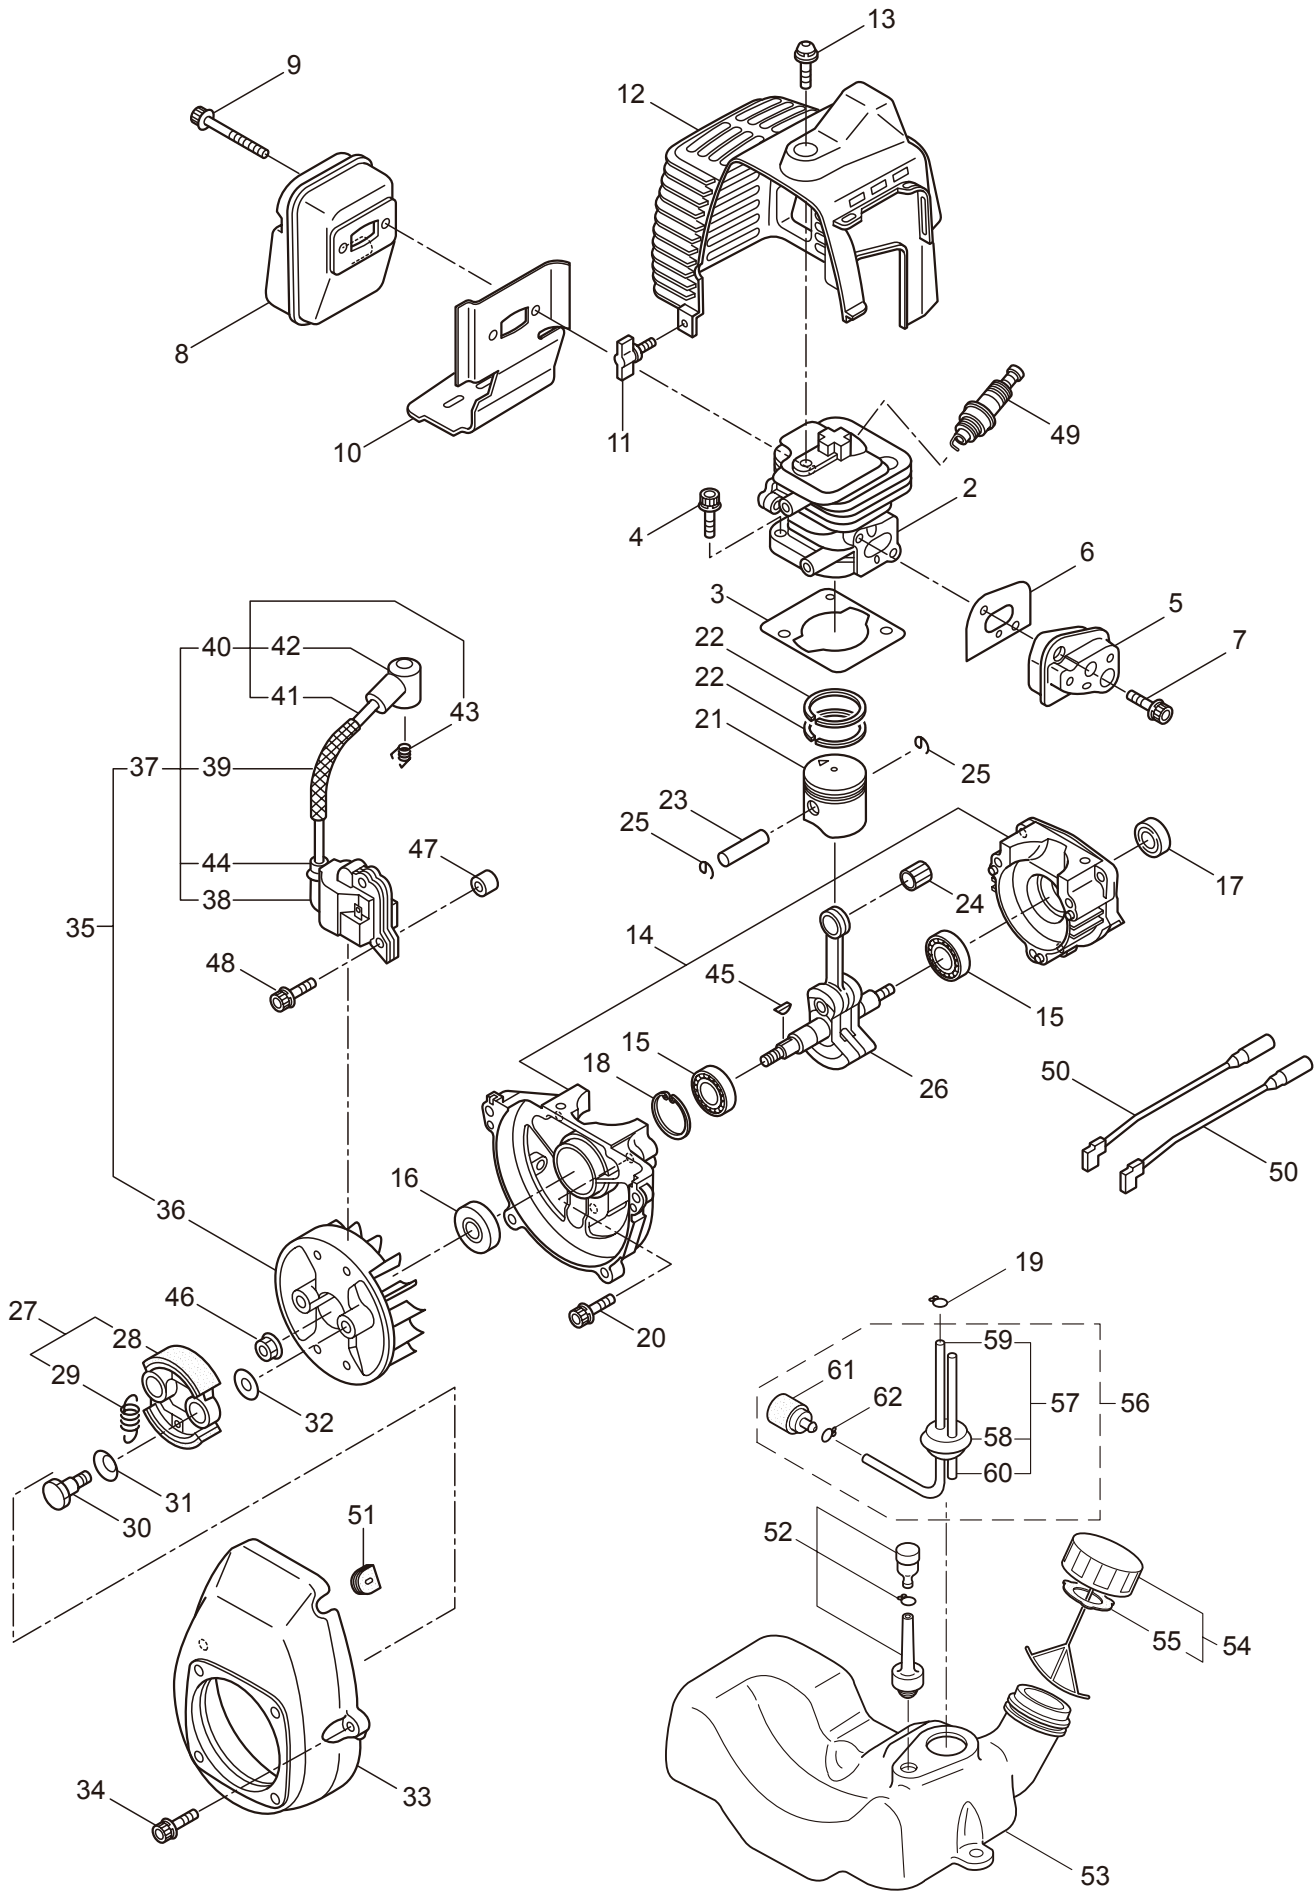

5. MS0735W
ENGINE

Ref. No.	Part No.	Part Name	Q'ty	Remarks
5-1	858086	Engine	1	BE230P/49
5-2	266249	Cylinder	1	New gasket required
5-3	283420	Gasket	1	
5-4	267290	Cap Screw	2	M5x20
5-5	265802	Insulator	1	New gasket required
5-6	267049	Gasket	1	
5-7	265924	Cap Screw	2	M5x25
5-8	282835	Muffler Comp.	1	
5-9	266264	Cap Screw	2	M5x50
5-10	281340	Gasket	1	
5-11	281438	Knob	1	
5-12	281282	Top Cover	1	
5-13	267177	Screw	1	M5x16
5-14	267063	Crankcase	1	
5-15	280488	Bearing	2	PPL 6001
5-16	261492	Oil Seal	1	ISCD12287
5-17	261386	Oil Seal	1	ISCD12227
5-18	055185	Snap Ring	1	#28
5-19	261117	Clip	1	
5-20	261612	Cap Screw	3	M5x30
5-21	266467	Piston	1	
5-22	264891	Piston Ring	2	(2)required
5-23	261036	Piston Pin	1	
5-24	263957	Bearing, Needle	1	KTV81112EG01 B2
5-25	261576	Clip,Piston	2	
5-26	267193	Crankshaft/Conn.Rod Ass'y	1	
5-27	264887	Clutch Ass'y	1	Incl.28,29
5-28	264888	Clutch Shoe	2	(2)required
5-29	264889	Spring,Clutch	1	
5-30	264505	Bolt	2	
5-31	261777	Wave Washer	2	
5-32	261189	Washer	2	6x16.5x1.2
5-33	268801	Fan Cover	1	
5-34	261250	Cap Screw	4	M5x20
5-35	269516	Magneto Ass'y	1	Incl.36-44
5-36	261356	Rotor/Fan	1	
5-37	269512	Ignition Coil Ass'y	1	Incl.38-44
5-38	269513	Coil	1	
5-39	269418	Insulator	1	
5-40	267403	Spark Plug Wire Ass'y	1	Incl.41-43
5-41	267404	Spark Plug Wire	1	
5-42	261074	Plug Boot	1	
5-43	261075	Connector	1	
5-44	261072	Cap	1	
5-45	261076	Woodruff Key	1	3x10