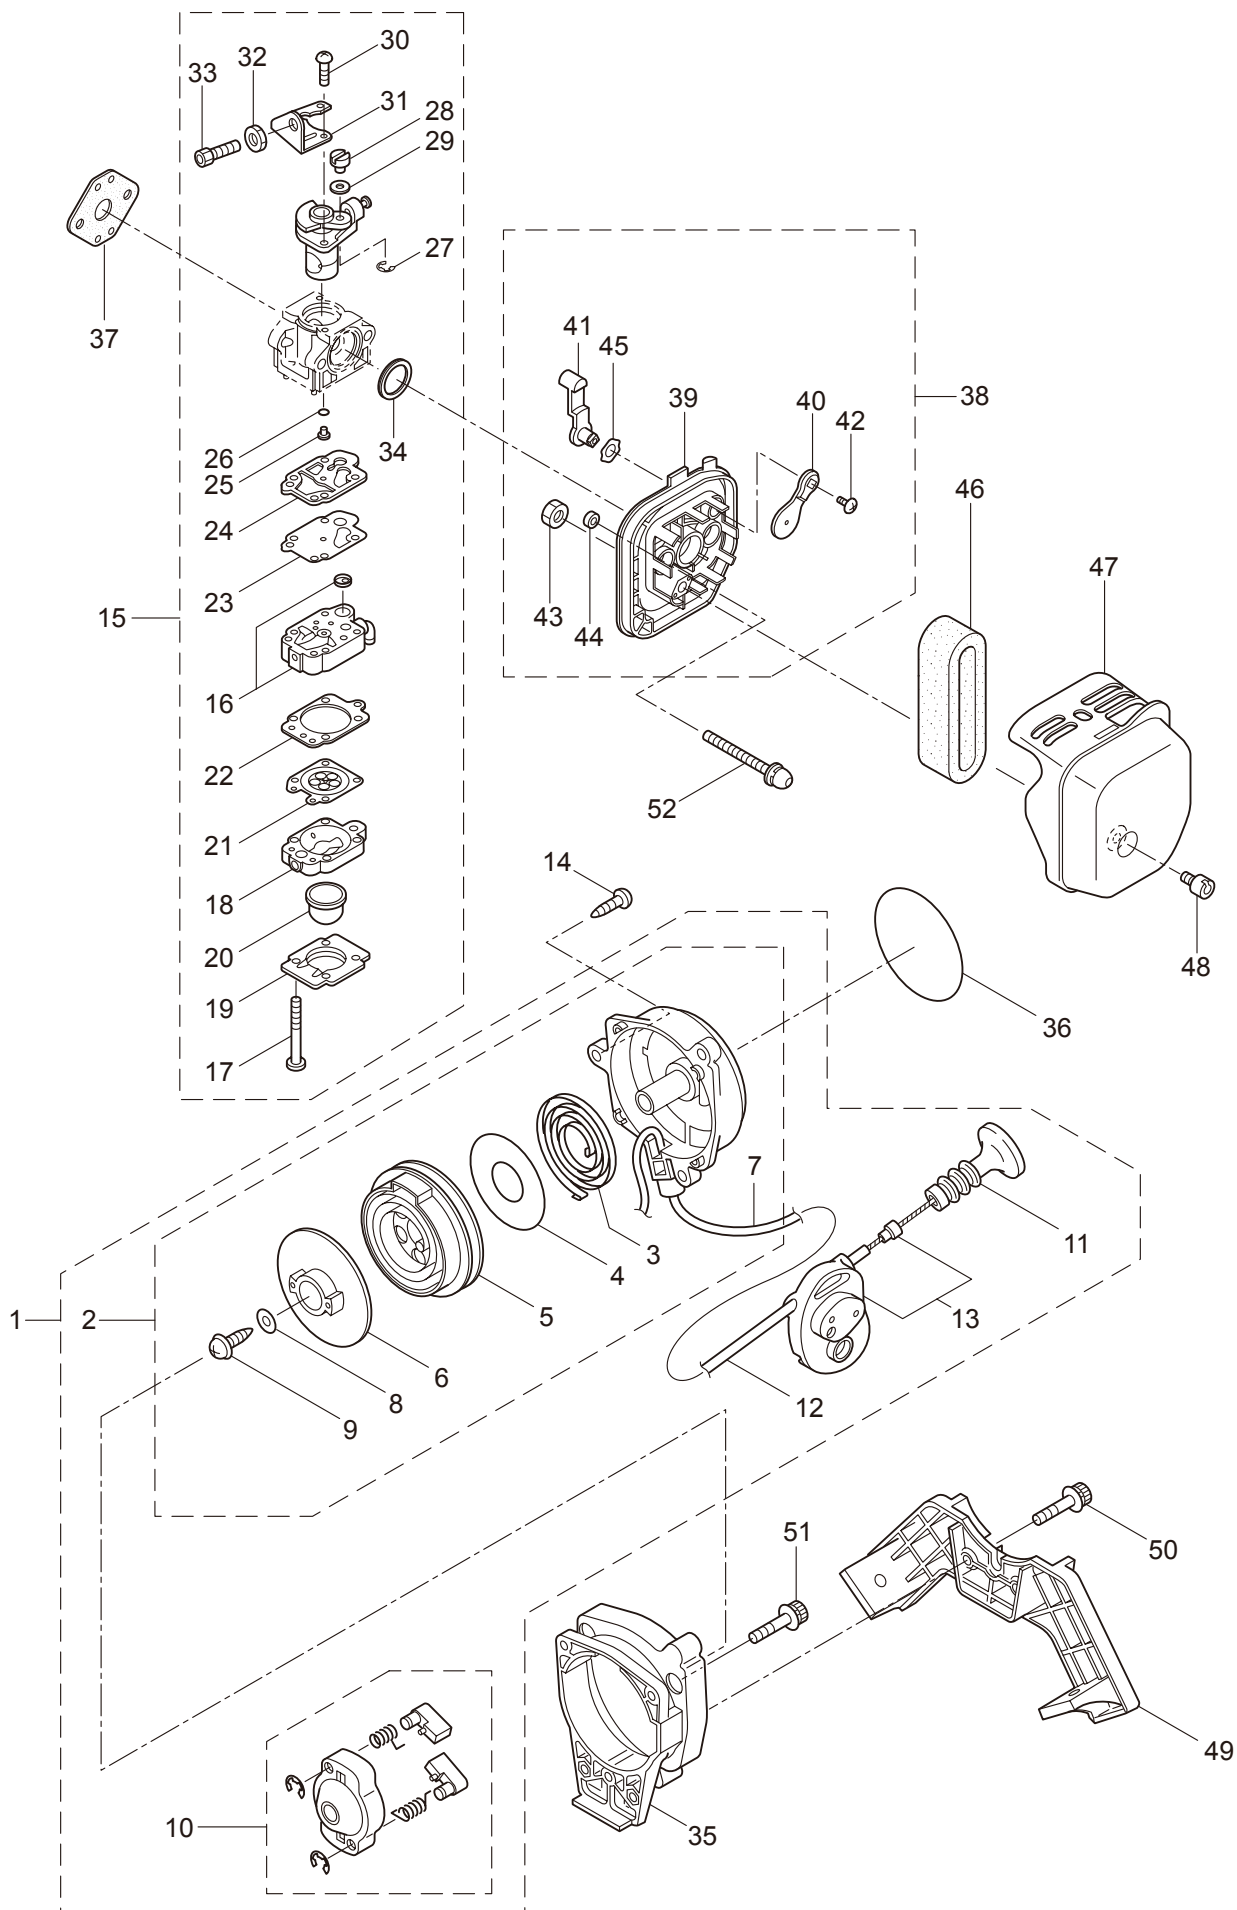

6. MS0735W
CARBURETOR, RECOIL STARTER

Ref. No.	Part No.	Part Name	Q'ty	Remarks
6-1	282359	Recoil Starter Ass'y	1	Incl.2-13
6-2	281454	Starter Ass'y	1	Incl.3-9
6-3	269495	Recoil Spring	1	
6-4	280114	Thrust Disk	1	
6-5	281455	Spring Case Ass'y	1	
6-6	280110	Pulley	1	
6-7	281621	Starter Rope	1	
6-8	269501	Washer	1	
6-9	269502	Tapping Screw	1	
6-10	269492	Starter Pulley Ass'y	1	
6-11	281335	Grip	1	
6-12	125800	Pipe	1	8x10x390
6-13	125231	Throttle Case Ass'y	1	
6-14	280144	Tapping Screw	3	
6-15	282958	Carburetor Ass'y	1	Incl.16-34
6-16	263739	Pump Body	1	
6-17	262996	Screw	4	
6-18	262991	Purge Body	1	
6-19	262992	Cover Plate	1	
6-20	261874	Primer Bulb	1	
6-21	283905	Diaphragm, Meterring	1	
6-22	262993	Gasket	1	
6-23	262994	Diaphragm,Fuel Pump	1	
6-24	282576	Gasket	1	
6-25	268574	Main Jet	1	
6-26	261871	O-Ring	1	
6-27	261876	E-Ring	1	
6-28	261658	Swivel	1	
6-29	264678	Washer	1	
6-30	261875	Screw	2	
6-31	264677	Bracket	1	
6-32	261878	Nut	1	
6-33	261877	Adapter	1	
6-34	261657	Packing	1	
6-35	280168	Adapter Ass'y	1	
6-36	282960	Label	1	
6-37	261864	Gasket	1	
6-38	284821	Case Ass'y	1	Incl.39-45
6-39	269026	Case Body	1	
6-40	284802	Valve	1	
6-41	284803	Lever	1	
6-42	269032	Screw	1	
6-43	081028	Nut	1	M5
6-44	269051	Sleeve	2	
6-45	284816	Washer	1	6.4x11x0.15