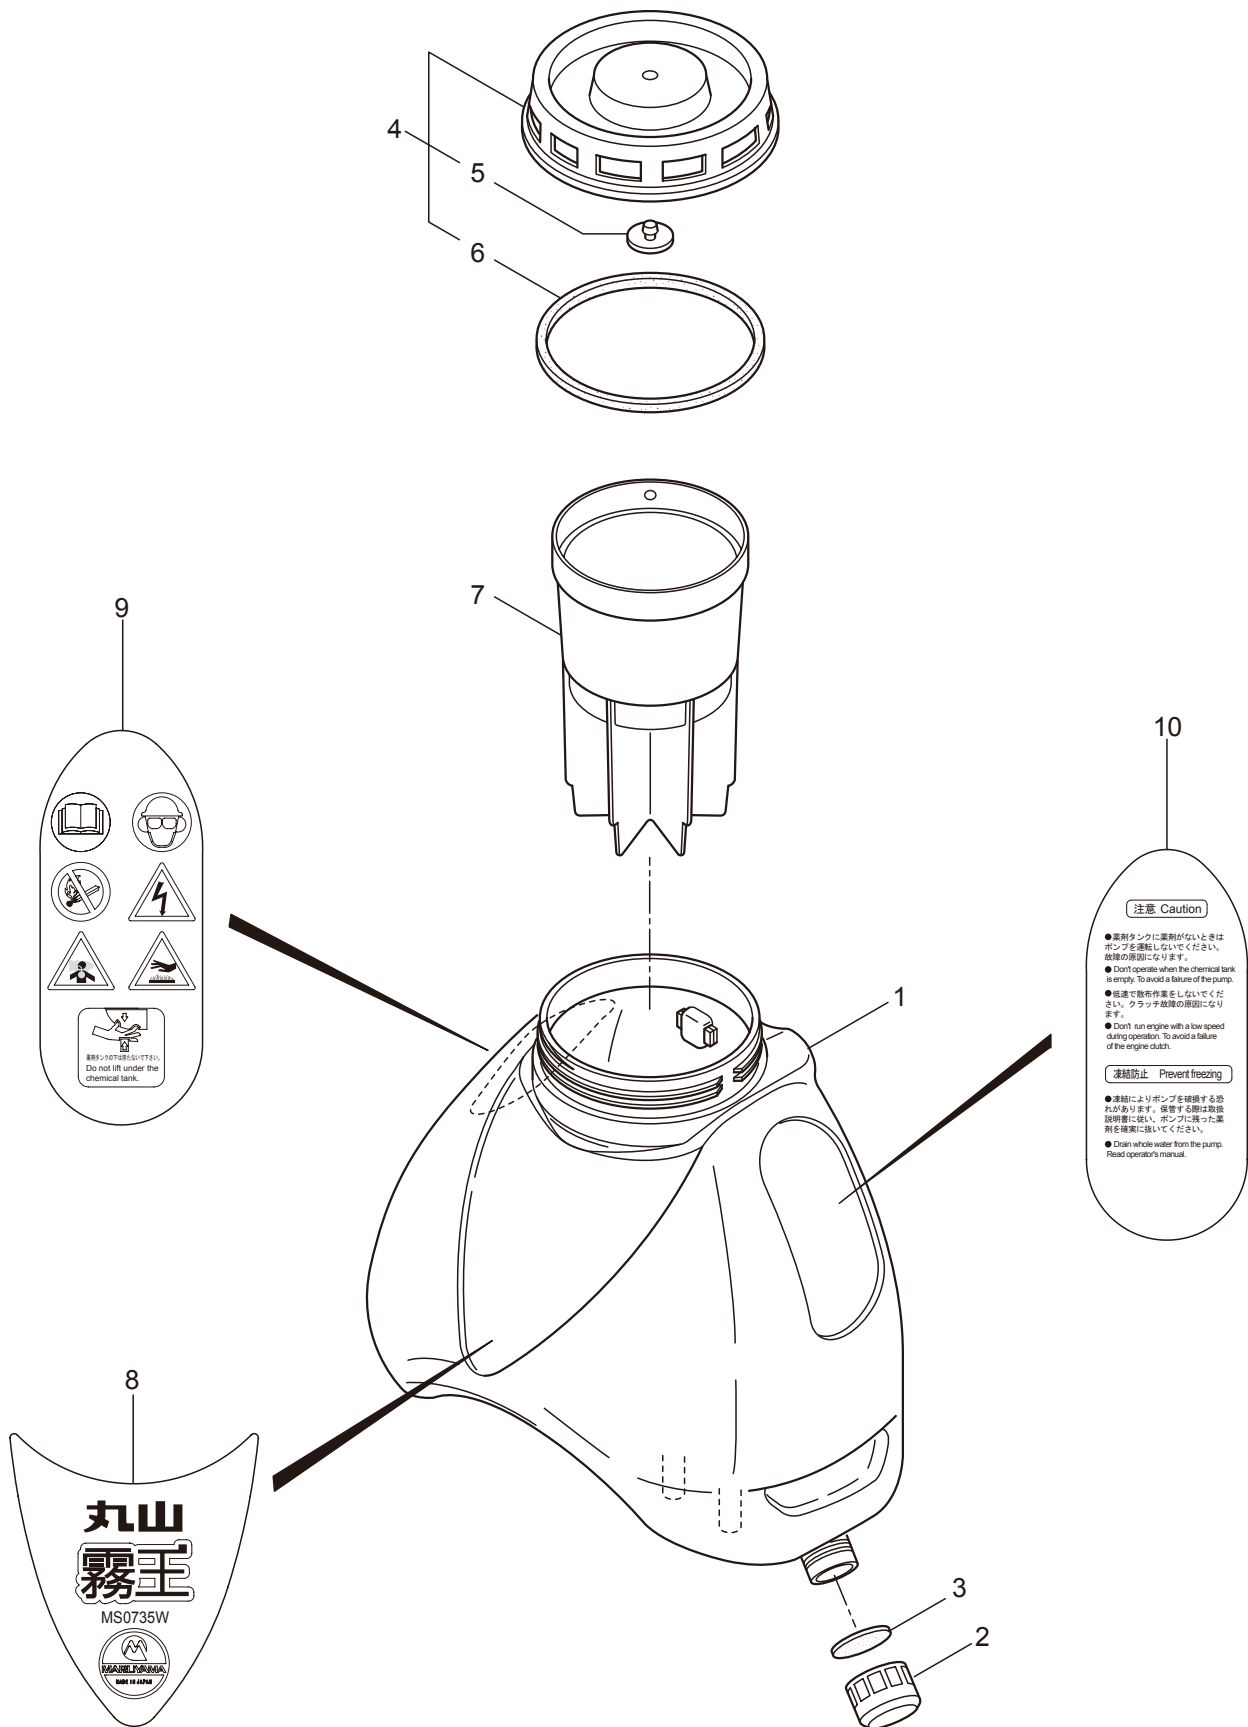

2. MS0735W CHEMICAL TANK

Ref. No.	Part No.	Part Name	Q'ty	Remarks
2-1	125692	Chemical Tank	1	25L
2-2	118147	Cap	1	
2-3	029299	Packing	1	36xt3.0
2-4	121853	Cap, Chemical Tank	1	Incl.5,6
2-5	126668	Valve	1	
2-6	022362	Packing	1	
2-7	125061	Strainer	1	
2-8	126283	Label	1	MS0735W
2-9	126285	Label	1	
2-10	126286	Label	1