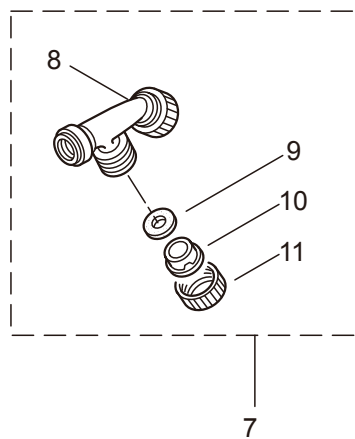

7. MS0735W
ACCESSORIES

Ref. No.	Part No.	Part Name	Q'ty	Remarks
7-1	118267	Hose Ass'y	1	Incl.2,3 7.5x1300L
7-2	013572	Packing	1	11.5x16xt1.5
7-3	074369	Packing	1	7x11.5xt1.5
7-4	105891	Ball Cock	1	G1/4xG1/4
7-5	124040	Nozzle Pipe	1	Incl.6
7-6	112850	Packing	1	11.5x15.5xt1.5
7-7	117958	Wide Nozzle Ass'y	1	Incl.8-11
7-8	103170	Nozzle Pipe	1	H-606
7-9	103171	Packing	2	H-704
7-10	412894	Nozzle Plate	2	NN-D-5S
7-11	103173	Cap	2	
7-12	126287	Instruction Manual	1	MS0735W
7-13	127099	Box Spanner	1	
7-14	062047	Wrench	1	3mm
7-15	105489	Wrench	1	4mm