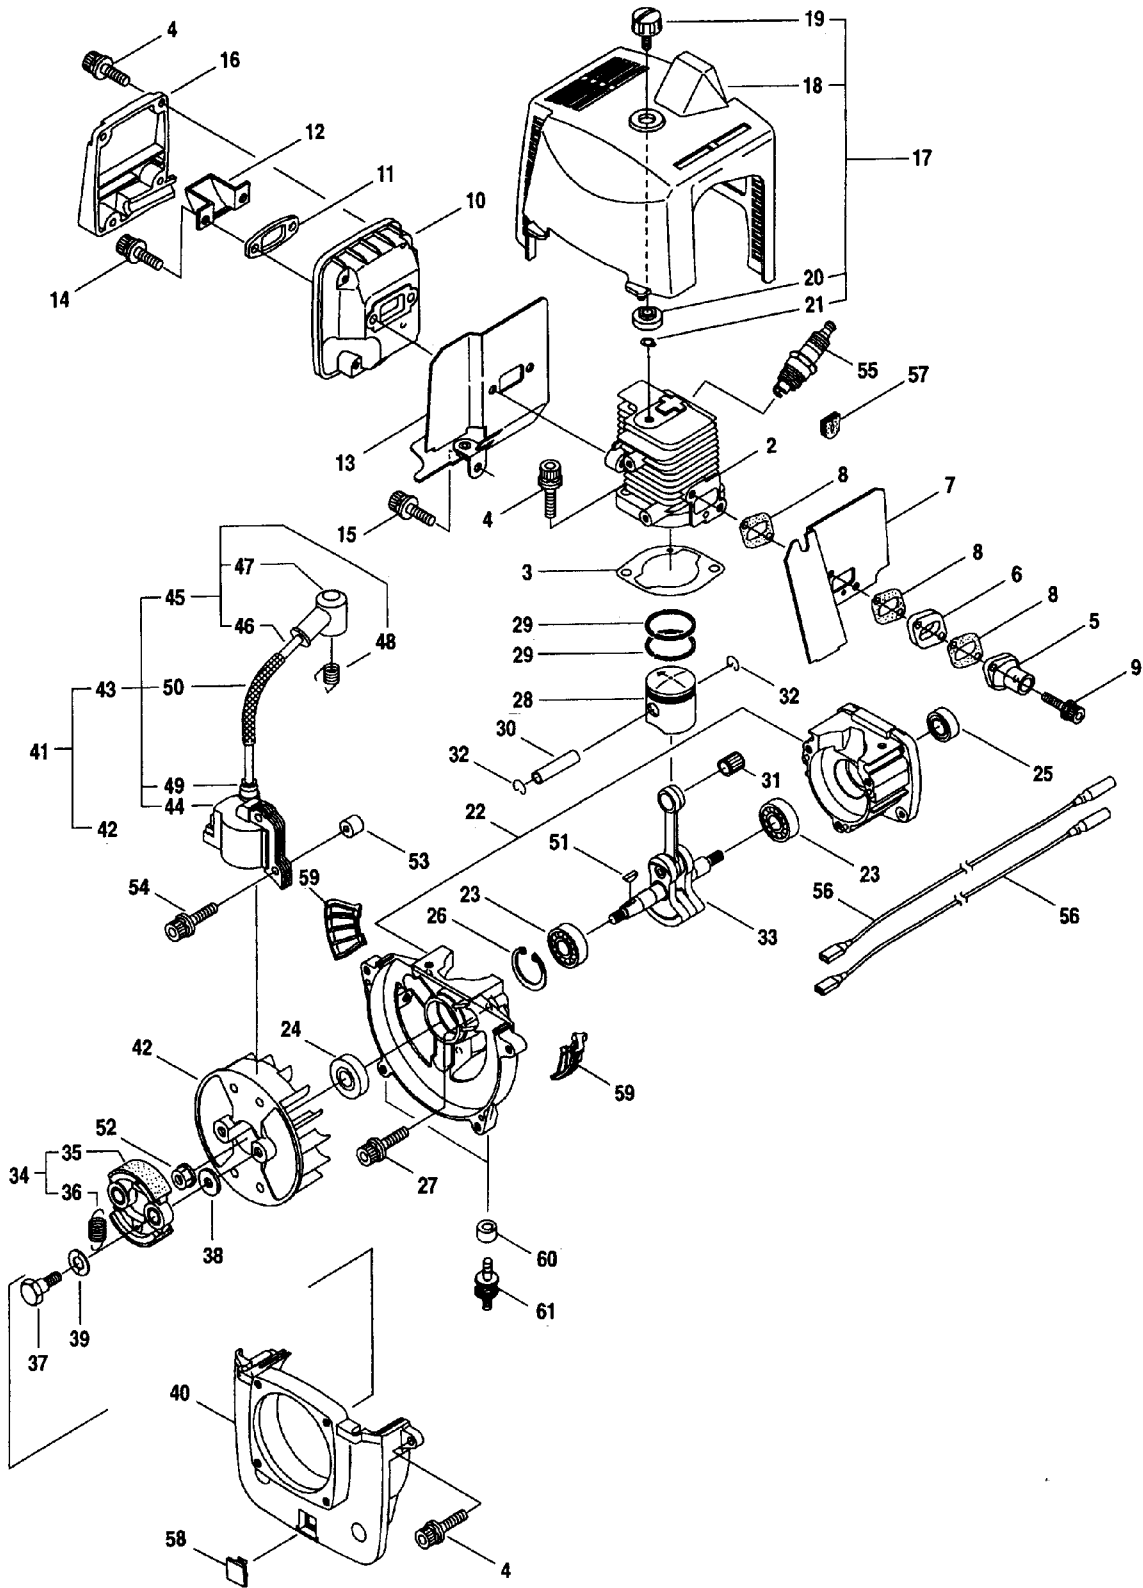

4. MS058 ENGINE

Ref.No.	Part No.	Part Name	Q'ty	Remarks
4-1	850314	Engine	1	AE230P/03
4-2	266249	Cylinder	1	New gasket required
4-3	265655	Gasket	1	
4-4	261250	Cap Screw	10	M5x20
4-5	115099	Inlet Pipe	1	New gasket required
4-6	114877	Insulator	1	New gasket required
4-7	261000	Air Duct	1	
4-8	114876	Gasket	3	
4-9	265924	Cap Screw	2	M5x25
4-10	264229	Muffler Body	1	New muffler cover required
4-11	262004	Deflector Plate	1	
4-12	261006	Deflector	1	
4-13	261007	Gasket	1	
4-14	261246	Cap Screw	2	M5x25
4-15	267651	Cap Screw	1	M5x12
4-16	264231	Muffler Cover	1	New muffler Body required
4-17	263054	Top Cover Ass'y	1	Incl.18-21
4-18	263048	Top Cover	1	
4-19	261018	Knob	1	
4-20	261020	Spacer	1	
4-21	261734	Snap Ring	1	#5
4-22	267622	Crankcase	1	
4-23	261181	Bearing	2	#6000C3
4-24	262712	Oil Seal	1	TC10267
4-25	262713	Oil Seal	1	TC10207
4-26	054676	Snap Ring	1	H26
4-27	261612	Cap Screw	3	M5x30
4-28	264719	Piston	1	
4-29	264891	Piston Ring	2	(2)required
4-30	261036	Piston Pin	1	
4-31	263957	Bearing,Needle	1	KTV81112EG01 B2
4-32	261576	Clip,Piston	2	
4-33	263719	Crankshaft/Conn.Rod Ass'y	1	
4-34	264503	Clutch Ass'y	1	Incl.35,36
4-35	264504	Clutch Shoe	2	(2)Required
4-36	263614	Spring,Clutch	1	
4-37	264505	Bolt	2	
4-38	261189	Washer	2	6x16.5xt1.2
4-39	261777	Wave Washer	1	
4-40	264104	Fan Cover	1	
4-41	267395	Magneto Ass'y	1	Incl.42-50
4-42	263085	Rotor/Fan	1	
4-43	267173	Ignition Coil Ass'y	1	Incl.44-50
4-44	267174	Coil	1	
4-45	267403	Spark Plug Wire Ass'y	1	Incl.46-48