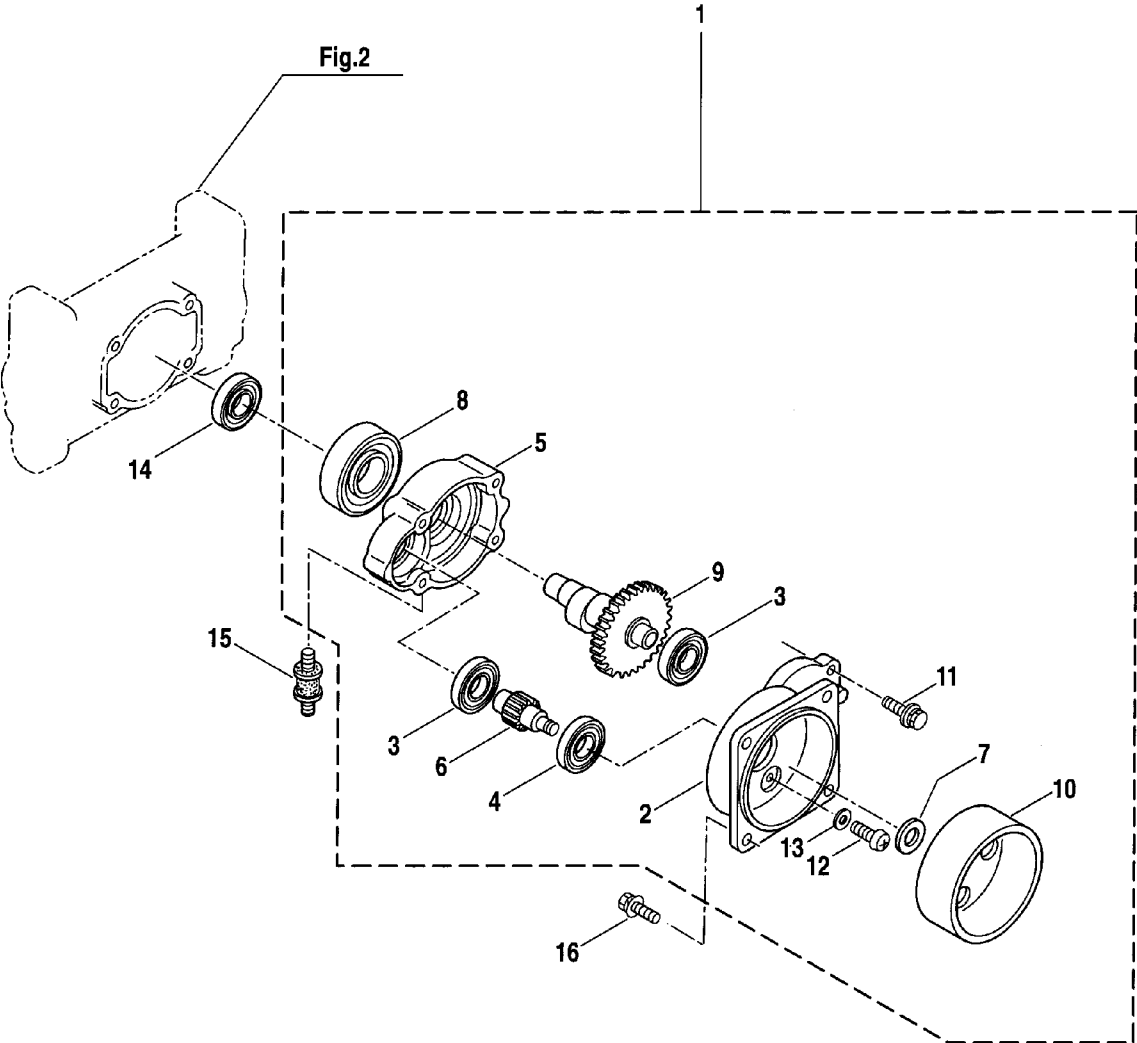

3. MS058 REDUCTION GEAR

Ref.No.	Part No.	Part Name	Q'ty	Remarks
3-1	118057	Reduction Gear	1	Incl.2-13
3-2	103137	Clutch Case	1	
3-3	102680	Bearing	2	#6000ZZ
3-4	112184	Bearing	1	#6000DDU
3-5	103138	Gear Case	1	
3-6	118200	Pinion Gear	1	
3-7	107740	Washer	1	7.5x13xt1.2
3-8	103144	Bearing	1	#6004ZZ
3-9	118058	Crankshaft	1	
3-10	103627	Clutch Drum	1	
3-11	092519	Bolt	2	M6x16
3-12	081456	Screw	2	M6x20
3-13	107736	Spack	2	
3-14	102680	Bearing	1	#6000ZZ
3-15	114917	Buffer	1	
3-16	092548	Bolt	4	M5x15