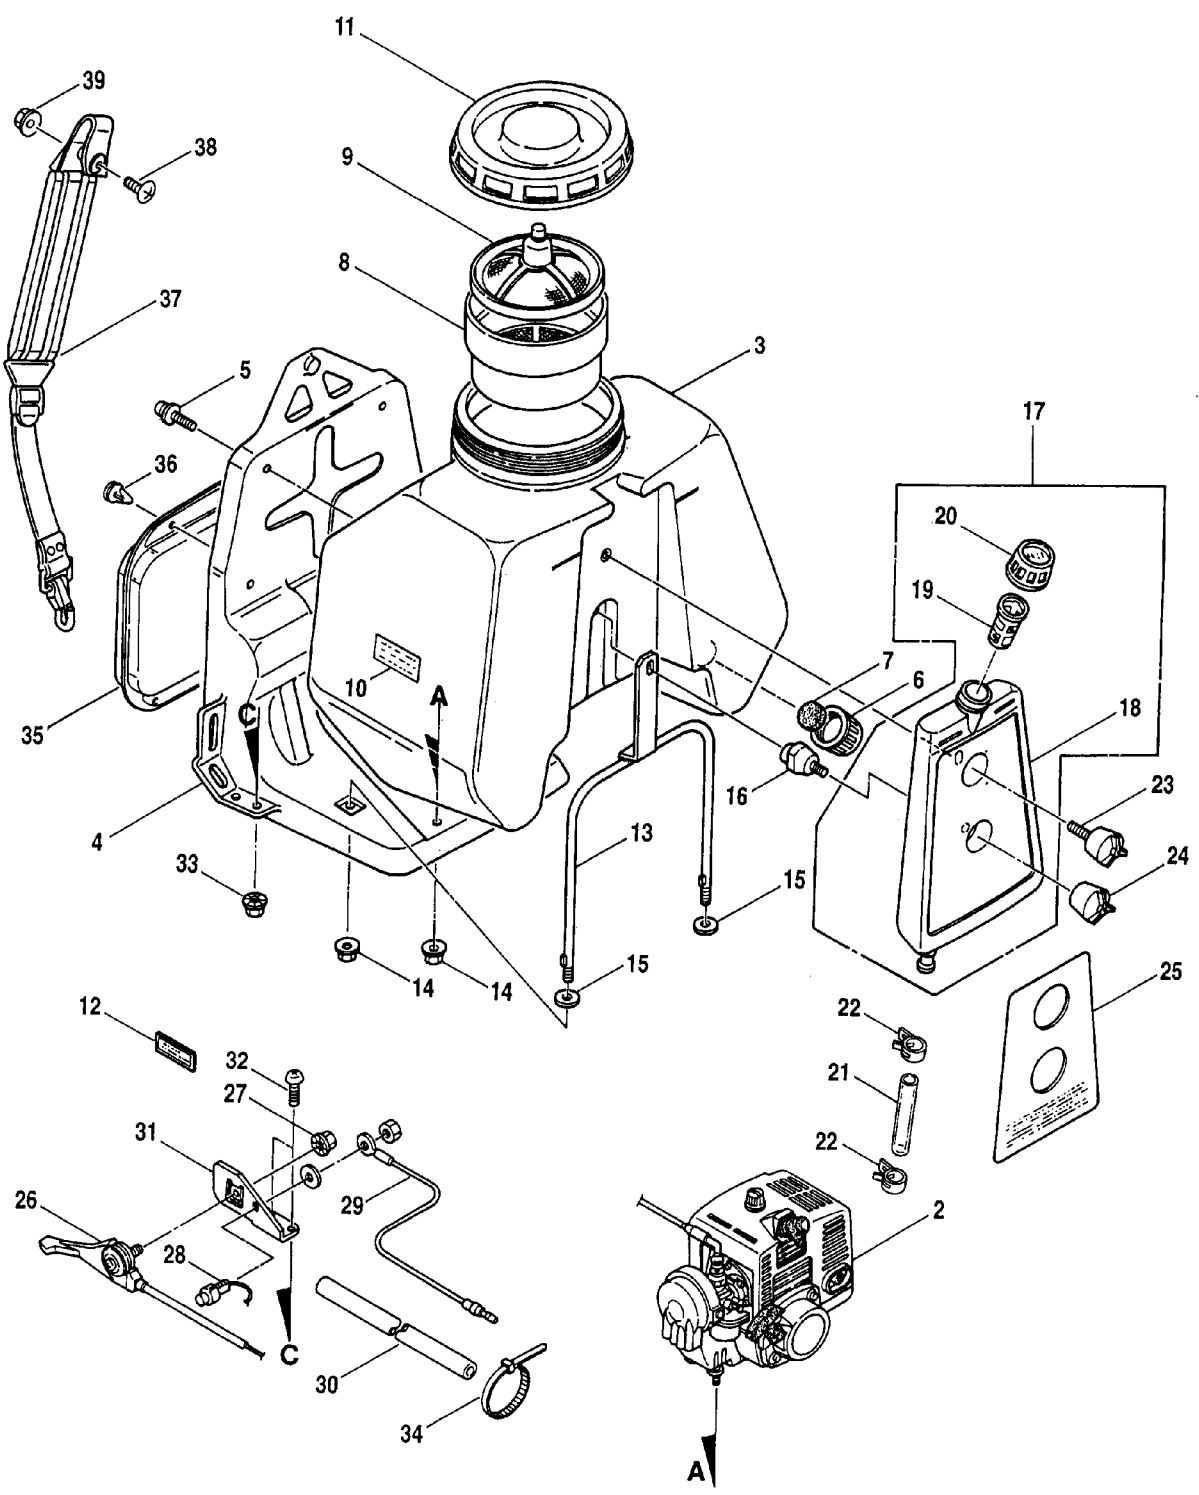

PARTS LIST

MS058 MIC

CONTENTS

1• MAIN BODY	1 ~ 2
2• POWER SPRAYER	3 ~ 4
3• REDUCTION GEAR	5 ~ 6
4• ENGINE	7 ~ 10
5• CARBURETOR, RECOIL STARTER	11 ~ 14
6• ACCESSORIES	15

1999.3.

MARUYAMA

P/N 521121

INFORMATION ABOUT CHANGE OF PARTS

1. MS058 MAIN BODY

Ref.No.	Part No.	Part Name	Q'ty	Remarks
1-1	353105	MS058	1	MIC
1-2	850314	Engine	1	AE230P/03
1-3	103147	Chemical Tank	1	(No Label)
1-4	115747	Base	1	
1-5	816015	Screw	4	M6x13
1-6	106333	Cap	1	
1-7	029299	Packing	1	36xt3.0
1-8	106330	Strainer	1	
1-9	102623	Strainer	1	
1-10	105982	Label	1	
1-11	106331	Cap, Chemical Tank	1	
1-12	106067	Label	1	Coution
1-13	103150	Stay	1	
1-14	109704	Nut	4	M6
1-15	019602	Washer	2	6.1x17xt2.3
1-16	103151	Screw Collar	1	
1-17	120538	Fuel Tank Ass'y	1	Incl.18-20
1-18	120539	Fuel Tank	1	
1-19	106920	Fuel Strainer	1	
1-20	028391	Cap Ass'y	1	
1-21	266056	Fuel Pipe	1	
1-22	103067	Hose Band	2	
1-23	105938	Bolt	1	
1-24	103379	Tank Fitting Screw	1	
1-25	120540	Label	1	MS058
1-26	115148	Throttle Lever	1	
1-27	103549	Nut	1	M5
1-28	114895	Stop Button	1	
1-29	114896	Earth Cord	1	
1-30	114901	Vinyl Hose	1	8x9x240L
1-31	114881	Stay	1	
1-32	081415	Screw	2	M5x16
1-33	103549	Nut	2	M5
1-34	105337	Band	1	
1-35	115748	Cushion Pad	1	
1-36	100749	Fastener	4	#7
1-37	116688	Knapsack Strap	2	
1-38	083445	Screw	2	M6x16
1-39	550132	Nut	2	M6