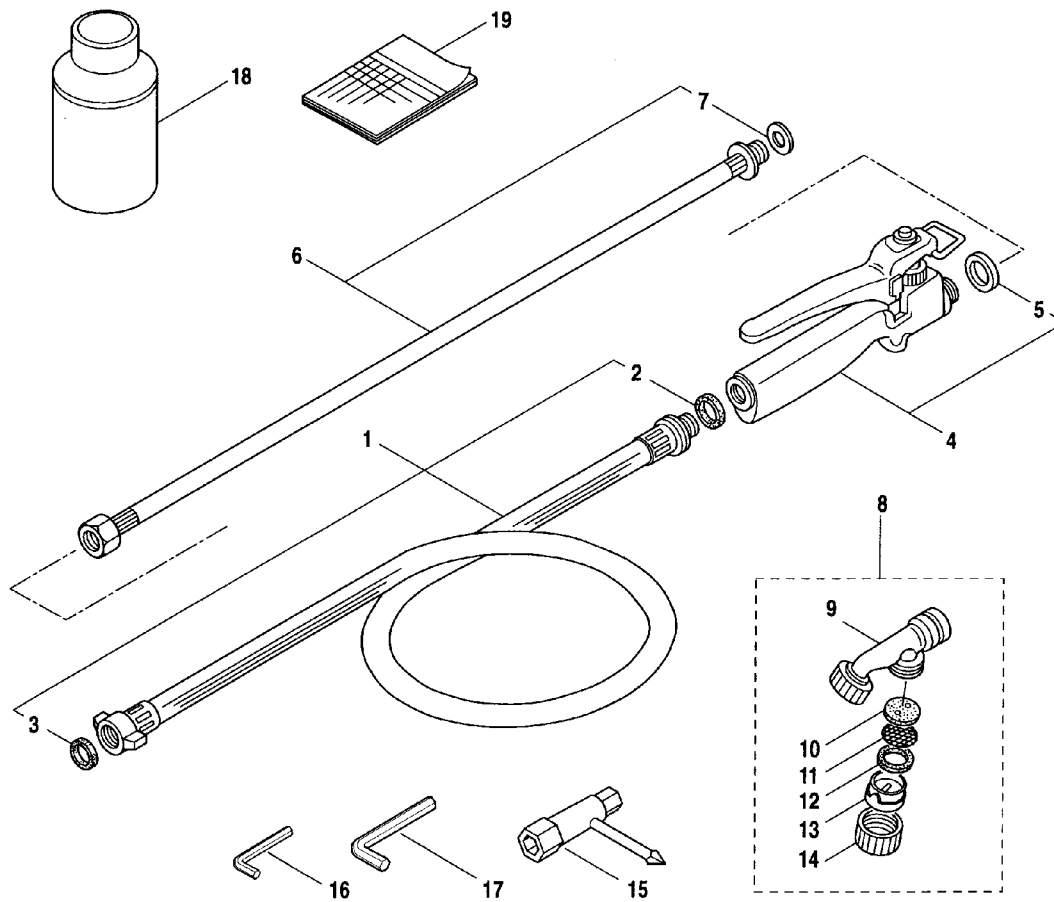

6. MS058 ACCESSORIES

Ref.No.	Part No.	Part Name	Q'ty	Remarks
6-1	117234	Hose Ass'y	1	Incl.2,3 7.5x1300L
6-2	013572	Packing	1	11.5x16xt1.5
6-3	074369	Packing	1	7x11.5xt1.5
6-4	814268	Lever Cock	1	Incl.5
6-5	028819	Packing	1	12x16xt2
6-6	113063	Nozzle Pipe	1	Incl.7
6-7	112850	Packing	1	11.5x15.5xt1.5
6-8	814267	Wide Nozzle Ass'y	1	Incl.9-14
6-9	103170	Nozzle Pipe	1	H-606
6-10	106359	Packing	2	H-702
6-11	120738	Strainer	2	
6-12	120739	Packing	2	
6-13	103172	Nozzle Pipe	2	NN-C-35
6-14	103173	Cap	2	
6-15	210418	Box Spanner	1	13x19x(+)
6-16	062047	Wrench	1	3mm
6-17	105489	Wrench	1	4mm
6-18	022540	Fuel Blending Bottle	1	
6-19	120541	Instruction Manual	1	MS058