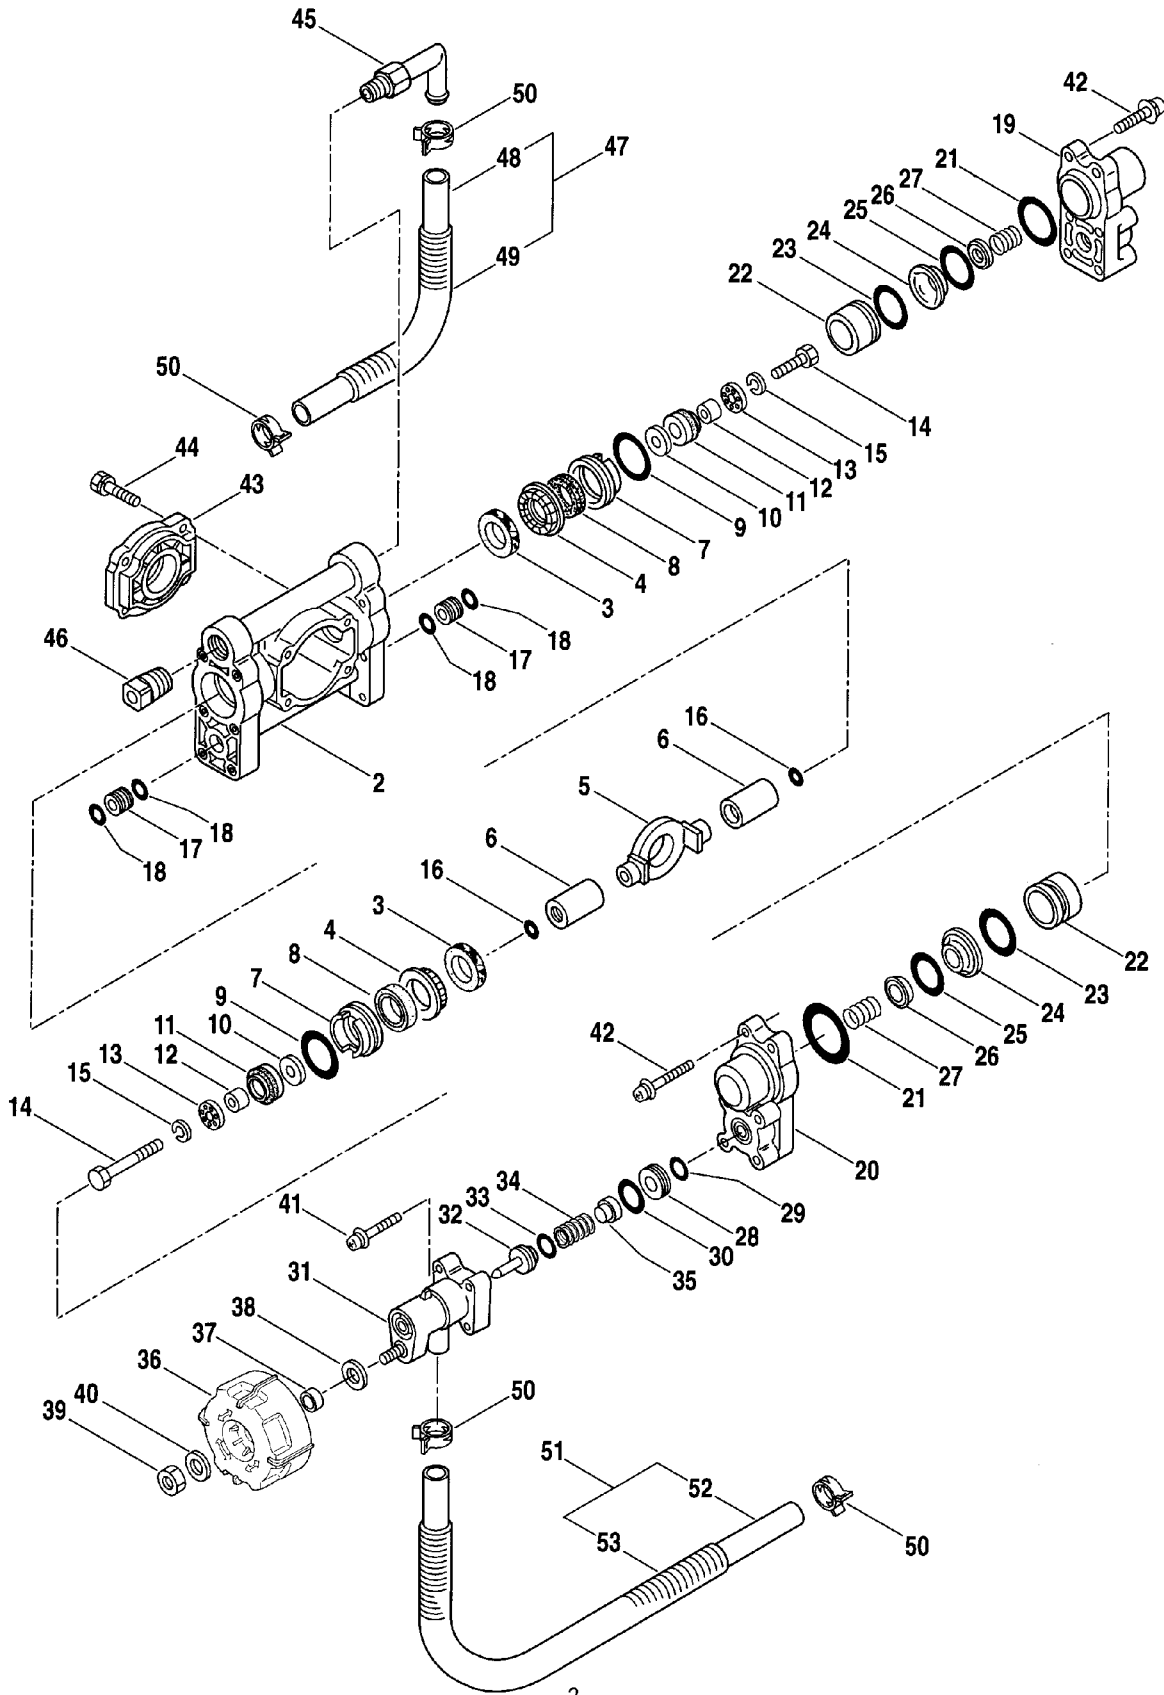

2. MS058 POWER SPRAYER

Ref.No.	Part No.	Part Name	Q'ty	Remarks
2-1	120537	Pump Ass'y	1	Incl.2-53, 3-2 - 3-16
2-2	118449	Crankcase	1	
2-3	102683	Oil Seal	2	G16244
2-4	106190	Collar	2	
2-5	118008	Connecting Rod	1	
2-6	118055	Sleeve	2	15x28.5
2-7	102358	Seal Retainer	2	
2-8	112252	Packing	2	
2-9	013977	O-Ring	2	S26
2-10	043426	Suction Valve Seat	2	5x17xt2.8
2-11	100441	Piston Packing	2	20.5
2-12	023357	Suction Valve Collar	2	5x8xt10
2-13	022023	Suction Valve Stopper	2	5x16xt3
2-14	118357	Bolt	2	M5x45x22
2-15	015848	Spring Washer	2	M5
2-16	021549	O-Ring	2	P5
2-17	100554	Spacer Pipe	2	6x12x10
2-18	014175	O-Ring	4	P9
2-19	103128	Cylinder Head (A)	1	
2-20	102634	Cylinder Head (B)	1	
2-21	013983	O-Ring	2	S31.5
2-22	103130	Cylinder Pipe	2	20x26x18
2-23	023172	O-Ring	2	P22
2-24	118018	Valve Seat	2	
2-25	103575	O-Ring	2	23x1.5
2-26	043723	Discharge Valve	2	
2-27	043360	Discharge Valve Spring	2	
2-28	103746	Valve Seat	1	
2-29	011343	O-Ring	1	P10A
2-30	011346	O-Ring	1	P14
2-31	103132	Spring Case	1	
2-32	103758	Spring Retainer	1	
2-33	011682	O-Ring	1	P10
2-34	103759	Compression Coil Spring	1	
2-35	103747	Discharge Valve	1	
2-36	107198	Handle	1	
2-37	103270	Collar	1	8x10x5.3L
2-38	020012	Washer	5	8.5x14xt0.5
2-39	081039	Nut	1	M8
2-40	014065	Washer	1	M8
2-41	092064	Screw	8	M5x25
2-42	092065	Screw	4	M5x50
2-43	118006	Bearing Case	1	
2-44	118085	Bolt	4	M6x55
2-45	102661	Elbow	1	
2-46	108460	Plug	1	PT3/8
2-47	118358	Hose Ass'y	1	Incl.48,49
2-48	118359	Hose	1	10x15x390L
2-49	118337	Tube	1	15x19.5x180L
2-50	103033	Band	4	150-05-00
2-51	118360	Hose Ass'y	1	Incl.
2-52	118361	Hose	1	10x15x350L
2-53	118337	Tube	1	15x19.5x180L