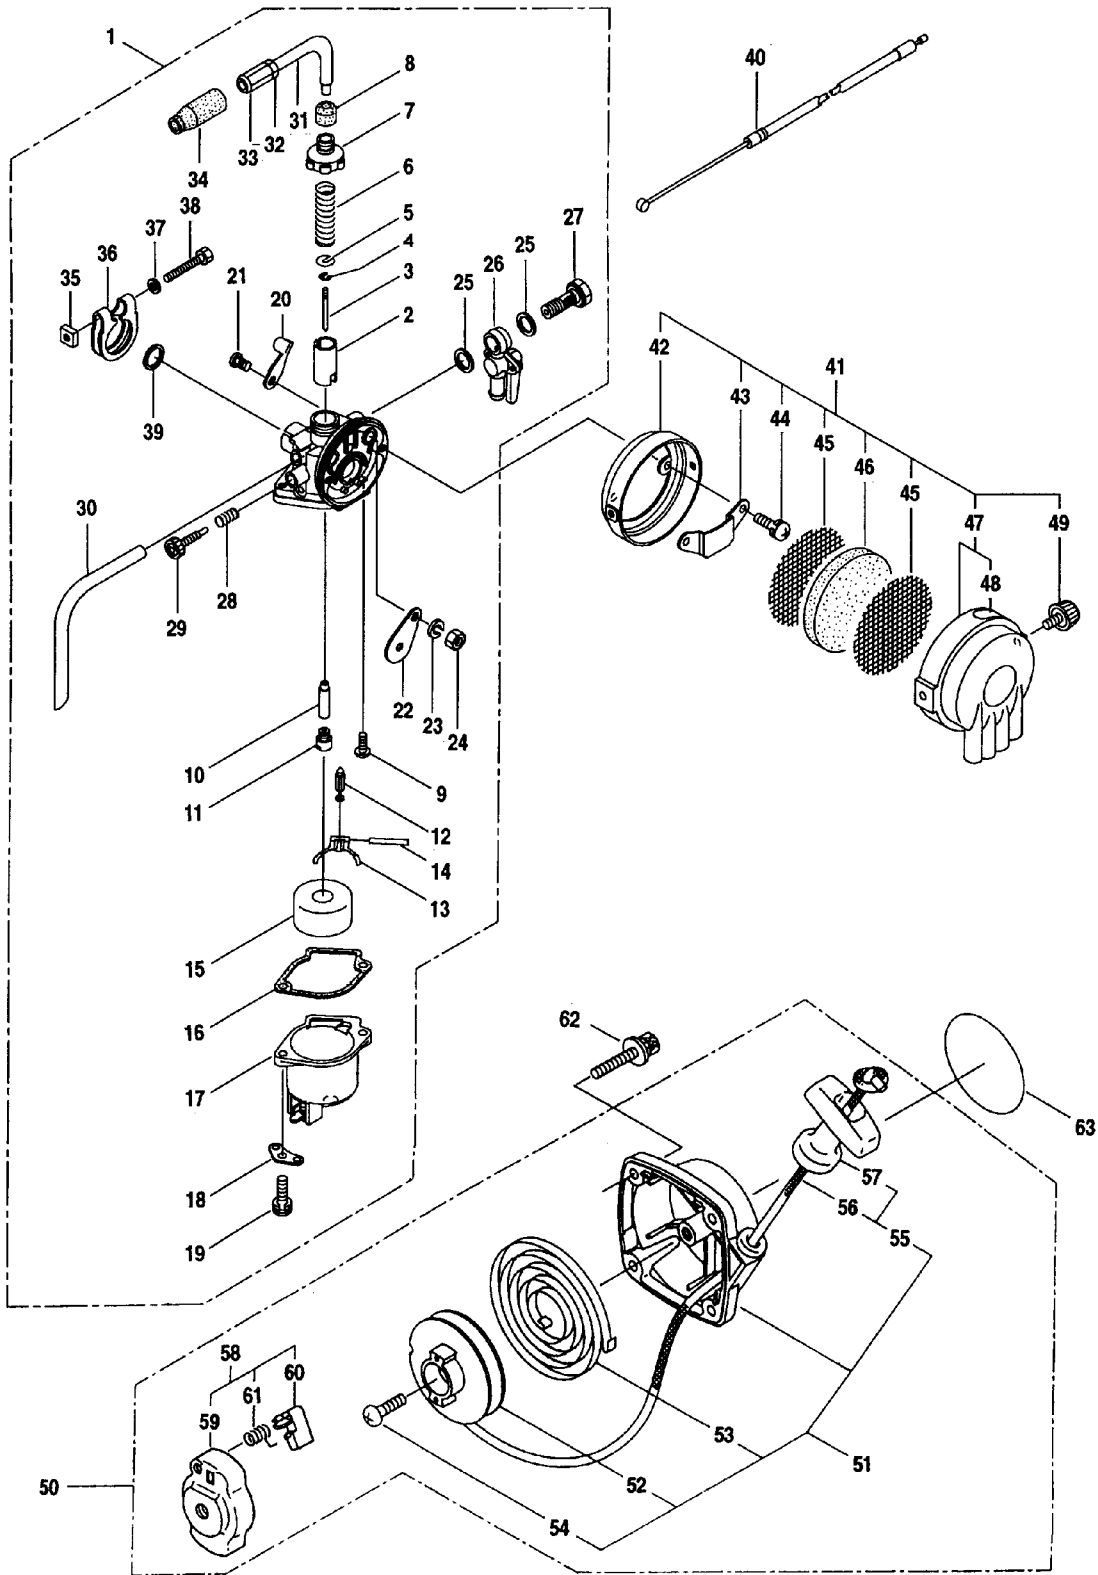

5. MS058 CARBURETOR, RECOIL STARTER

Ref.No.	Part No.	Part Name	Q'ty	Remarks
5-1	267571	Carburetor Ass'y	1	Incl.2-39
5-2	267166	Valve,Throttle	1	
5-3	267266	Jet Needle	1	
5-4	115322	Clip	1	
5-5	115319	Retainer	1	
5-6	115318	Spring	1	
5-7	115352	Body Cap	1	
5-8	115314	Cap	1	
5-9	264919	Screw	1	
5-10	267165	Needle Jet	1	
5-11	265293	Main Jet	1	#48
5-12	266101	Valve,Needle	1	
5-13	264917	Arm	1	
5-14	264918	Pin	1	
5-15	264904	Float	1	
5-16	264905	Gasket	1	
5-17	264910	Chamber,Float	1	
5-18	264912	Stay	1	
5-19	264911	Screw	2	
5-20	264924	Lever	1	
5-21	264925	Bolt	1	
5-22	267162	Valve,Choke	1	
5-23	115682	Spring Washer	1	
5-24	115681	Nut	1	
5-25	264923	Gasket	2	
5-26	264920	Cock Ass'y	1	
5-27	264922	Bolt Comp.	1	
5-28	266102	Spring	1	
5-29	115820	Screw	1	
5-30	267708	Pipe	1	
5-31	115327	Pipe	1	
5-32	115328	Nut	1	
5-33	115329	Adjuster,Cable	1	
5-34	115330	Cap	1	
5-35	266106	Nut	1	
5-36	266103	Body Band	1	
5-37	266105	Washer	1	5.5x10xt0.8
5-38	266104	Bolt	1	
5-39	266097	Gasket	1	
5-40	114898	Cable Comp.	1	
5-41	267380	Air Filter Ass'y	1	Incl.42-49
5-42	115306	Air Filter Body	1	
5-43	266664	Baffle Plate	1	
5-44	115312	Screw	2	M4x10
5-45	115307	Screen	2