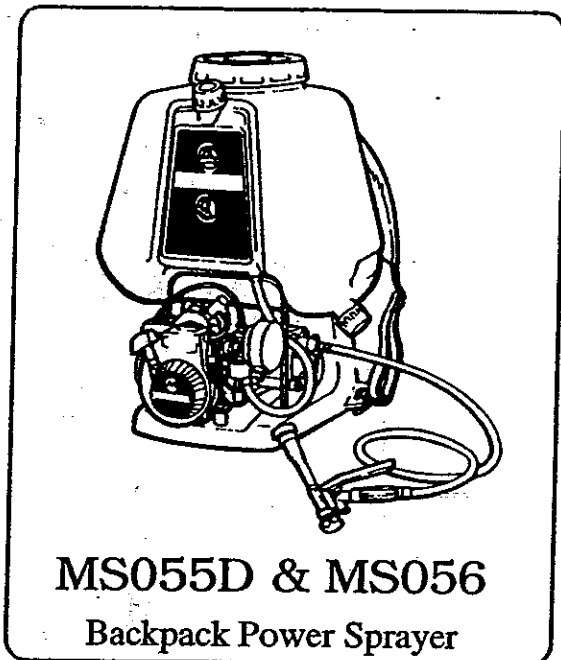

# 1. FRAME & CHEMICAL TANK

MODELS: MS055D & MS056

Ref. No.	Description	MS056 Part No.	Q'ty	Remarks	MS055D Part No.	Q'ty	Remarks
1-1	MS056 & MS055D		1			1	
1-2	Engine Assy. - Complete	115771	1	AE200P/06	111913	1	TF022H-AG-2
1-3	Chemical Tank	103147	1		103147	1	
1-4	Backpack Frame	115747	1		103149	1	
1-5	Screw	816015	4	M6x13	816015	5	M6x13
1-6	Cap	106333	1		106333	1	
1-7	Packing	029299	1	ø36x13.0	029299	1	ø36x13.0
1-8	Strainer Cup	106330	1		106330	1	
1-9	Strainer Top	102623	1		102623	1	
1-10	Label	105982	1		105982	1	
1-11	Lid, Chemical Tank	106331	1		106331	1	
1-12	Label	106067	1		106067	1	
1-13	Stay Bracket	103150	1		103150	1	
1-14	Nut	109704	4	M6	109704	4	M6
1-15	Washer	019602	2	ø6.1xø17xt2.3	019602	2	ø6.1x17xt2.3
1-16	Screw Collar	103151	1		103151	1	
1-17	Fuel Tank Assy.	115137	1	Incl. 18~23		-	
1-18	• Fuel Tank	114887	1		103388	1	
1-19	• Fuel Filter	106920	1		106920	1	
1-20	• Fuel Cap	028391	1		028391	1	
1-21	• Fuel Valve	115152	1			-	
1-22	• Fuel Hose	114902	1	ø8xø9x80L	104958	1	
1-23	• Clamp	112530	1		043832	1	
1-24	Bolt	105938	1		105938	1	
1-25	Screw, Tank Fitting	103379	1		103379	1	
1-26	Label	115751	1	MS056		-	
1-27	Throttle Lever	115148	1		102377	1	
1-28	Nut	103549	1	M5	103549	1	M5
1-29	Stop Button	114895	1		107370	1	
1-30	Ground Wire	114896	1	AV0.5x320L	110838	1	
1-31	Washer	012489	1		012489	1	
1-32	Vinyl Hose	114901	1		110839	1	
1-33	Bracket	114881	1		103156	1	
1-34	Screw	081415	2	M5x0.8x16	081415	2	M5x0.8x16
1-35	Nut	103549	2	M5	103549	2	M5
1-36	Band	105337	1		105337	1	
1-37	Cushion Pad	115748	1		103160	1	
1-38	Fastener	101863	4	#7	101863	4	
1-39	Backpack Strap	811344	2	Blk - Cloth	108466	2	Wht-Vinyl
1-40	Screw	083445	2	M6x16	083445	2	M6x16
1-41	Nut	109704	2	M6	109704	2	M6
1-42	Label	106311	1		106311	1	
1-43	Label	107483	1		107483	1	