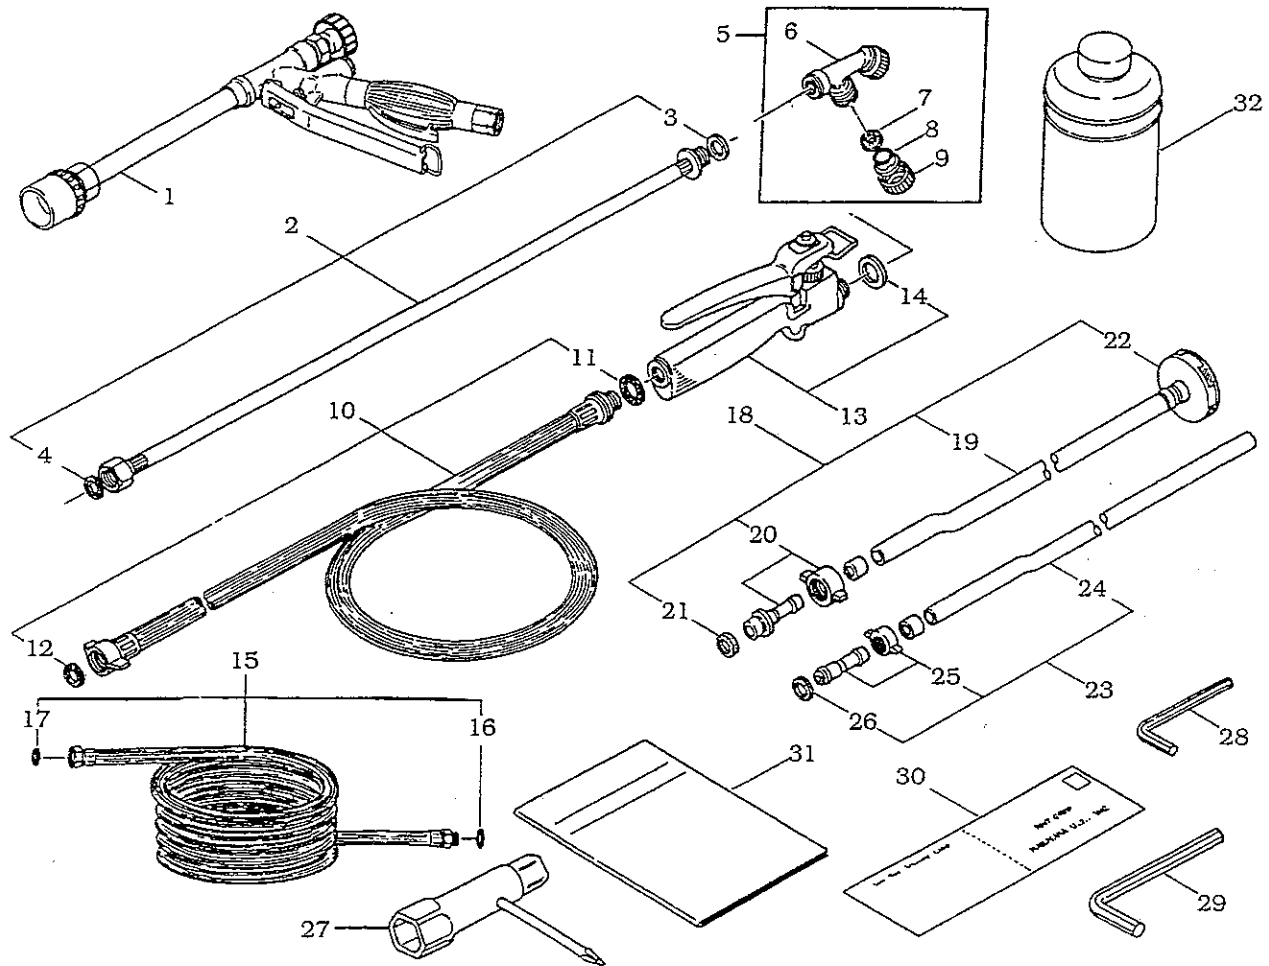

Ref. No.	Description	MS055D Part No.	Q'ty	Remarks	MS055E Part No.	Q'ty	Remarks
7-41	•Brake Spring	943221	1		943221	1	
7-42	•Pawl	943220	1		943220	1	
7-43	•Retainer	944328	1		944328	1	
7-44	•Screw	944801	1		944801	1	
7-45	•Rope Guide	944239	1		944239	1	
7-46	•Rope	944240	1	890L	944240	1	890L
7-47	•Grip	944241	1		944241	1	
7-48	Air Cleaner Ass'y	574002	1		574002	1	
7-49	•Filter Case	574003	1		574003	1	
7-50	•Filter Element	943483	1		943483	1	
7-51	•Filter Cover	574004	1		574004	1	

8. NOZZLE, HOSE AND ACCESSORIES