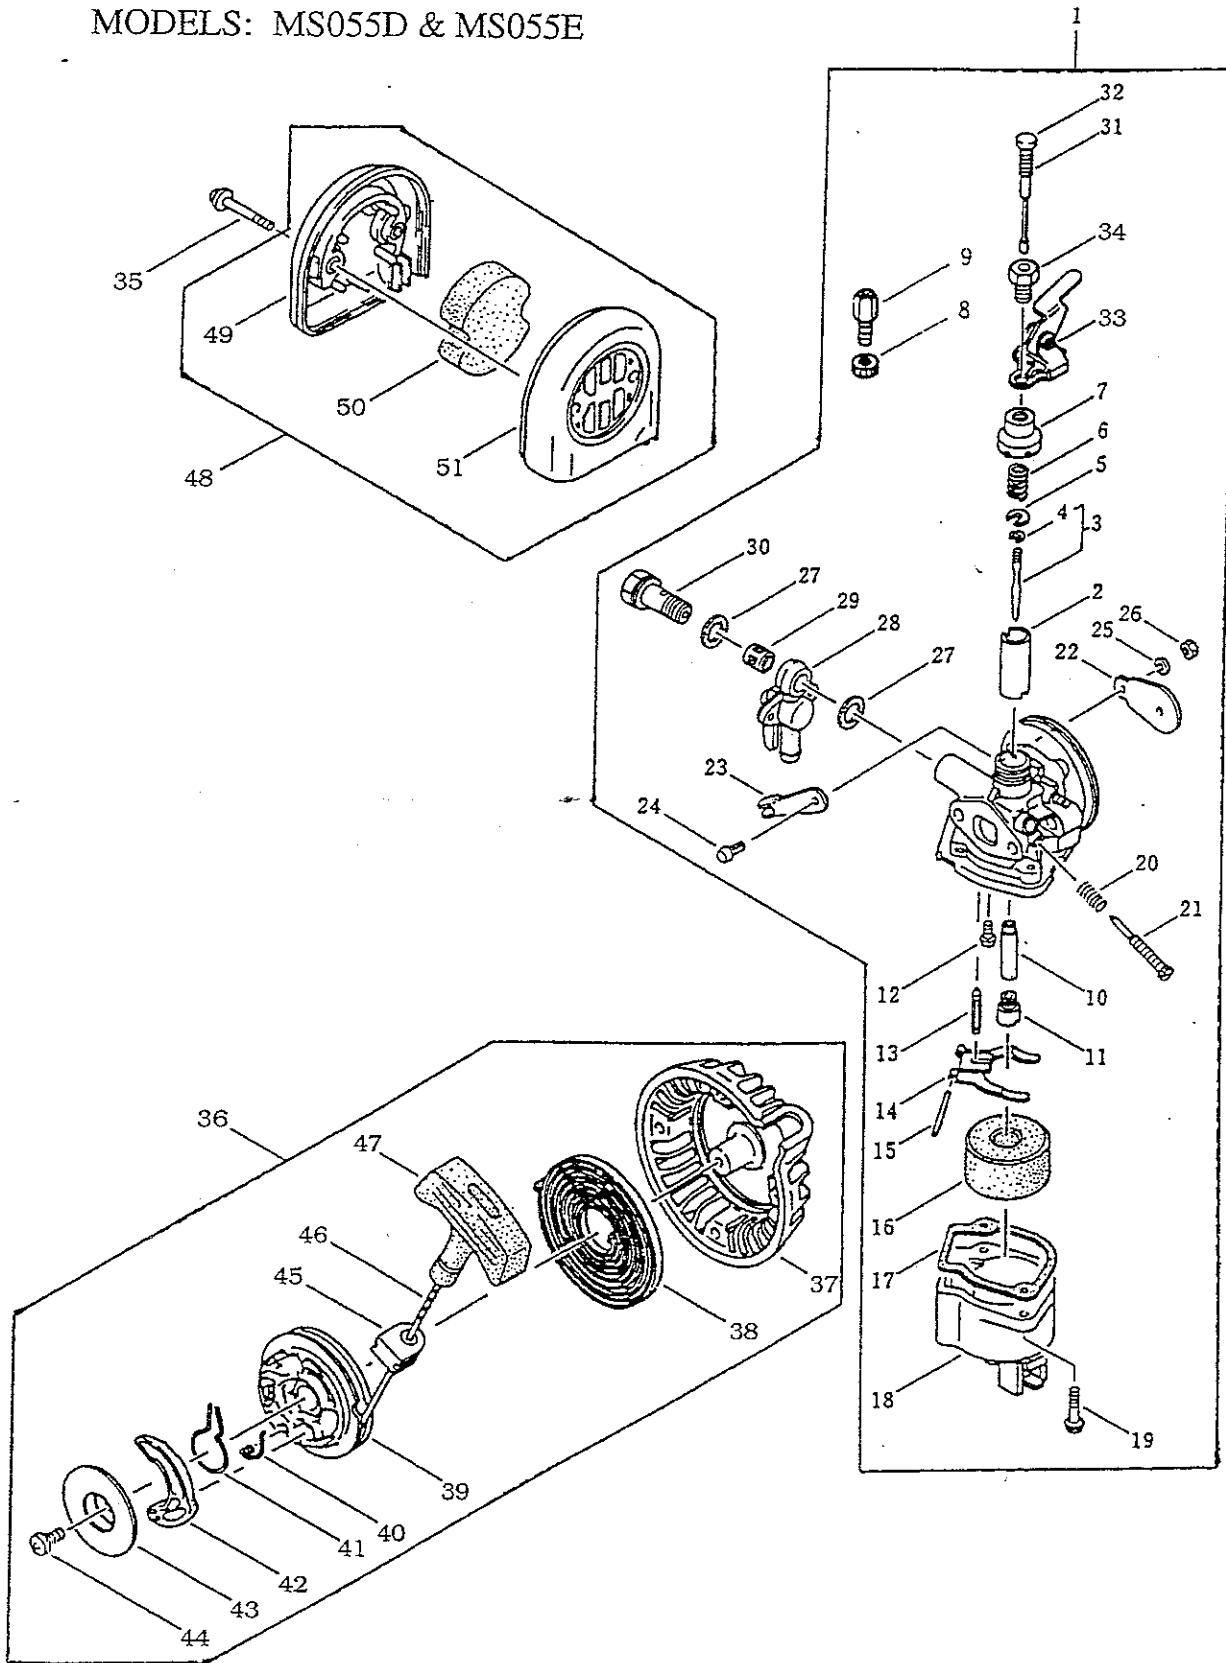

7. CARBURETOR & REWIND STARTER

MODELS: MS055D & MS055E

Ref. No.	Description	MS055D Part No.	Q'ty	Remarks	MS055E Part No.	Q'ty	Remarks
7-1	Carburetor Complete	577365	1		577370	1	
7-2	• Throttle Valve	573994	1		573994	1	
7-3	• Jet Needle	573993	1		573993	1	
7-4	•• Snap Ring	071145	1		071145	1	
7-5	• Spring Retainer	943167	1		943167	1	
7-6	• Throttle Spring	071253	1		944589	1	
7-7	• Body Cap	071252	1		943911	1	
7-8	• Lock Nut	071149	1		N/A	-	
7-9	• Cable Adjuster	573992	1		N/A	-	
7-10	• Needle Jet	573995	1		573995	1	
7-11	• Main Jet	944712	1	#52	944712	1	#52
7-12	• Screw	944322	1	M3x6	944322	1	M3 x 6
7-13	• Inlet Valve	943329	1		943329	1	
7-14	• Float Lever	573189	1		573189	1	
7-15	• Hinge Pin	943512	1		943512	1	
7-16	• Float	944106	1		944106	1	
7-17	• Gasket	944323	1		944323	1	
7-18	• Float Chamber	944324	1		944324	1	
7-19	• Screw	943896	2	M4x16	943896	2	M4x16
7-20	• Spring	943192	1		943192	1	
7-21	• Idle Stop Screw	944316	1		944316	1	
7-22	• Choke Valve	944574	1		944574	1	
7-23	• Choke Lever	944478	1		944478	1	
7-24	• Bolt	944313	1		944313	1	
7-25	• Washer	944102	1		944102	1	
7-26	• Nut	071153	1		071153	1	
7-27	• Gasket	944482	2		944482	2	
7-28	• Fuel Valve Ass'y	972342	1		972342	1	
7-29	• Fuel Filter	944481	1		944481	1	
7-30	• Banjo Bolt	944480	1		944480	1	
7-31	• Spring	N/A	-		577371	1	
7-32	• Throttle Wire	N/A	-		944594	1	
7-33	• Throttle Lever Ass'y	N/A	-		998585	1	
7-34	• Bolt	N/A	-		944593	1	
7-35	Screw	943930	2	M4x32	943930	2	M4x32
7-36	Rewind Starter Ass'y	573970	1		573970	1	
7-37	• Starter Housing	574008	1		574008	1	
7-38	• Rewind Spring	574007	1		574007	1	
7-39	• Reel	944724	1		944724	1	
7-40	• Pawl Spring	943467	1		943467	1