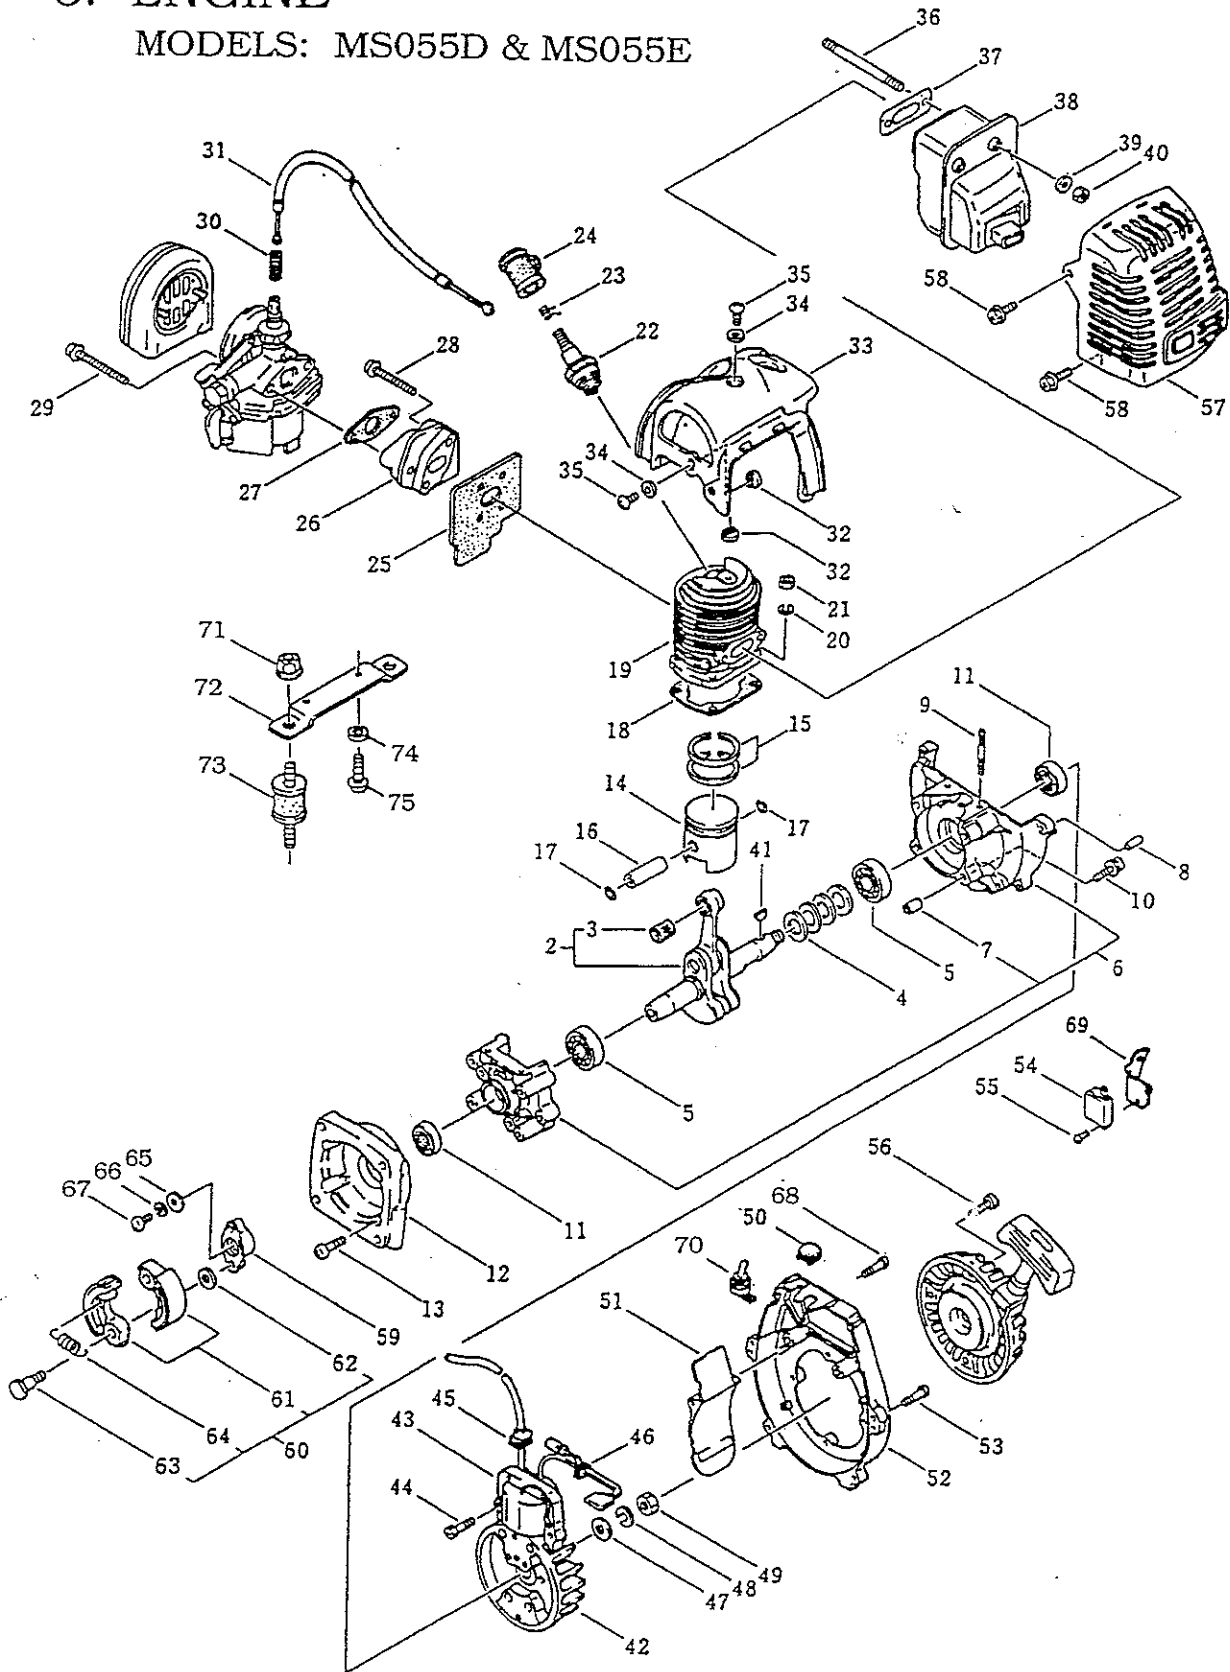

6. ENGINE

MODELS: MS055D & MS055E

Ref. No.	Description	MS055D Part No.	Q'ty	Remarks	MS055ED Part No.	Q'ty	Remarks
6-1	Engine, Complete Ass'y	111913	1	TF022H-AG21	111288	1	TF022H
6-2	Crank Shaft/Conn. Rod Ass'y	943582	1		943582	1	
6-3	•Needle Bearing	943597	1		943597	1	
6-4	Shim (t0.1)	943127	AR		943127	AR	
6-4	Shim (t0.2)	943128	AR		943128	AR	
6-4	Shim (t0.4)	943129	AR		943129	AR	
6-4	Shim (t0.6)	943130	AR		943130	AR	
6-5	Ball Bearing	944111	2	6001V3	944111	2	6001V3
6-6	Crankcase Ass'y	577360	1		577360	1	
6-7	•Dowel Pin	573908	2		573908	2	
6-8	Dowel Pin	071100	2		071100	2	
6-9	Stud	071099	4		071099	4	
6-10	Screw	573179	4		573179	4	
6-11	Oil Seal	573958	2		573958	2	
6-12	Flange	577349	1		577349	1	
6-13	Screw	573973	4	M5x16	573973	4	M5x16
6-14	Piston	573955	1		573955	1	
6-15	Piston Ring Set	073343	1		073343	1	
6-16	Piston Pin	943943	1		943943	1	
6-17	Snap Ring	943717	2		943717	2	
6-18	Gasket	943589	1		943589	1	
6-19	Cylinder	573948	1		573948	1	
6-20	Spring Washer	071692	4	M5	071692	4	M5
6-21	Nut	944415	4	M5	944415	4	M5
6-22	Spark Plug	910519	1	NGK-BM6A	910519	1	NGK-BM6A
6-23	Connector	943771	1		943771	1	
6-24	Boot	943773	1		943773	1	
6-25	Gasket	573961	1		573961	1	
6-26	Insulator	573960	1		573960	1	
6-27	Gasket	573962	1		573962	1	
6-28	Screw	577361	2	M5x25	572912	2	M5x20
6-29	Screw	943738	2	M5x43	943738	2	M5x43
6-30	Spring	944004	1				
6-31	Throttle Wire	944098	1				
6-32	Washer	577350	2		577350	2	
6-33	Shroud	573984	1		577155	1	
6-34	Washer	573989	2	ø4.5xø10xt1.2	573989	2	ø4.5xø10xt1.2
6-35	Screw	573988	2	M4x16	573988	2	M4x16
6-36	Stud	577351	2		944083	2	
6-37	Gasket	577362	1		577362	1	
6-38	Muffler	577352	1		577154	1