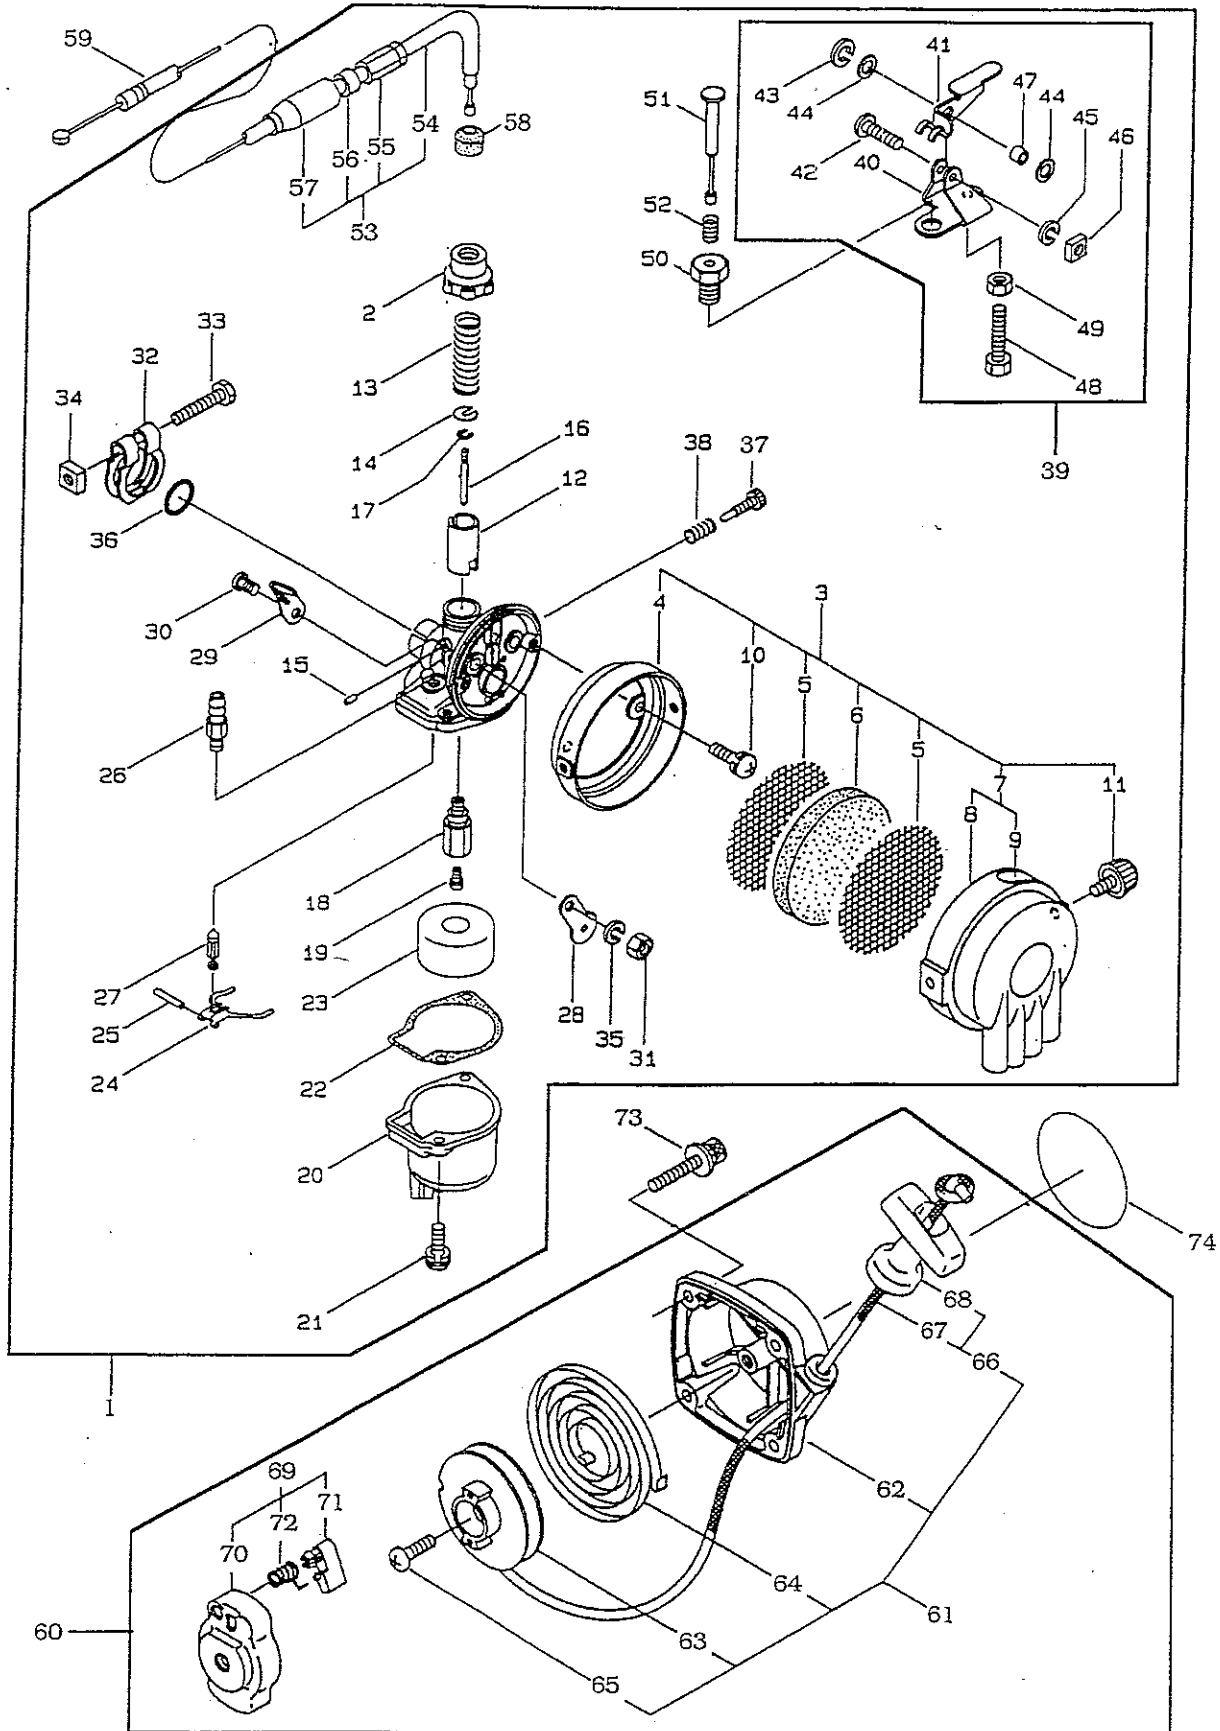

# 5. CARBURETOR AND REWIND STARTER ASSEMBLY

MODELS: MS056 & MS056E

Ref. No.	Description	MS056 Part No.	Q'ty	Remarks	MS056E Part No.	Q'ty	Remarks
5-1	Carburetor Ass'y	115163	1	Incl. 2~38, 53~58	115803	1	Incl. 2~52
5-2	• Body Cap	115352	1		115805	1	
5-3	• Air Fliter Ass'y	115316	1	Incl. 4~11	115316	1	Incl. 4~11
5-4	•• Air Filter Body	115306	1		115306	1	
5-5	•• Screen	115307	2		115307	2	
5-6	•• Foam Element	115308	1		115308	1	
5-7	•• Air Filter Cover Ass'y	115309	1	Incl. 8~9	115309	1	Incl. 8~9
5-8	••• Cover	115310	1		115310	1	
5-9	••• Label	115311	1		115311	1	
5-10	•• Screw	115312	2		115312	2	
5-11	•• Screw	115313	2		115313	2	
5-12	• Throttle Valve	115354	1		115354	1	
5-13	• Throttle Spring	115318	1		115818	1	
5-14	• Spring Receiver	115319	1		115319	1	
5-15	• Guide Pin	115320	1		115320	1	
5-16	• Jet Needle	115353	1		115353	1	
5-17	• Clip	115322	1		115322	1	
5-18	• Jet Pipe	115323	1		115323	1	
5-19	• Main Jet	115402	1	#54	115402	1	#54
5-20	• Float Chamber	115325	1		115325	1	
5-21	• Screw	115331	2		115331	2	
5-22	• Gasket	115332	1		115332	1	
5-23	• Float	115333	1		115333	1	
5-24	• Float Lever	115334	1		115334	1	
5-25	• Hinge Pin	115335	1		115335	1	
5-26	• Inlet Seat	115336	1		115336	1	
5-27	• Inlet Valve	115463	1		115463	1	
5-28	• Choke Plate	115678	1		115678	1	
5-29	• Choke Lever	115679	1		115679	1	
5-30	• Bolt	115680	1		115680	1	
5-31	• Lock Nut	115681	1		115681	1	
5-32	• Clamp	115773	1		115773	1	
5-33	• Bolt	115774	1		115774	1	
5-34	• Nut	115775	1		115775	1	
5-35	• Spring Washer	115682	1		115682	1	
5-36	• O Ring	115340	1		115340	1	
5-37	• Idle Set Screw	115341	1		115820	1	
5-38	• Spring	115342	1		115821	1	
5-39	• Throttle Control Ass'y		-		115806	1	Incl. 40~49