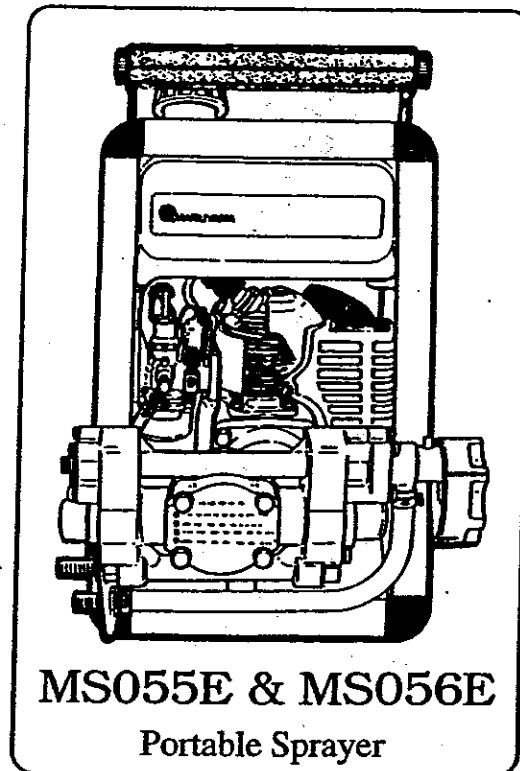

# 1. FRAME & CHEMICAL TANK

MODELS: MS055D & MS056

Ref. No.	Description	MS056 Part No.	Q'ty	Remarks	MS055D Part No.	Q'ty	Remarks
1-1	MS056 & MS055D		1			1	
1-2	Engine Assy. - Complete	115771	1	AE200P/06	111913	1	TF022H-AG-2
1-3	Chemical Tank	103147	1		103147	1	
1-4	Backpack Frame	115747	1		103149	1	
1-5	Screw	816015	4	M6x13	816015	5	M6x13
1-6	Cap	106333	1		106333	1	
1-7	Packing	029299	1	ø36x13.0	029299	1	ø36x13.0
1-8	Strainer Cup	106330	1		106330	1	
1-9	Strainer Top	102623	1		102623	1	
1-10	Label	105982	1		105982	1	
1-11	Lid, Chemical Tank	106331	1		106331	1	
1-12	Label	106067	1		106067	1	
1-13	Stay Bracket	103150	1		103150	1	
1-14	Nut	109704	4	M6	109704	4	M6
1-15	Washer	019602	2	ø6.1xø17xt2.3	019602	2	ø6.1x17xt2.3
1-16	Screw Collar	103151	1		103151	1	
1-17	Fuel Tank Assy.	115137	1	Incl. 18~23		-	
1-18	• Fuel Tank	114887	1		103388	1	
1-19	• Fuel Filter	106920	1		106920	1	
1-20	• Fuel Cap	028391	1		028391	1	
1-21	• Fuel Valve	115152	1			-	
1-22	• Fuel Hose	114902	1	ø8xø9x80L	104958	1	
1-23	• Clamp	112530	1		043832	1	
1-24	Bolt	105938	1		105938	1	
1-25	Screw, Tank Fitting	103379	1		103379	1	
1-26	Label	115751	1	MS056		-	
1-27	Throttle Lever	115148	1		102377	1	
1-28	Nut	103549	1	M5	103549	1	M5
1-29	Stop Button	114895	1		107370	1	
1-30	Ground Wire	114896	1	AV0.5x320L	110838	1	
1-31	Washer	012489	1		012489	1	
1-32	Vinyl Hose	114901	1		110839	1	
1-33	Bracket	114881	1		103156	1	
1-34	Screw	081415	2	M5x0.8x16	081415	2	M5x0.8x16
1-35	Nut	103549	2	M5	103549	2	M5
1-36	Band	105337	1		105337	1	
1-37	Cushion Pad	115748	1		103160	1	
1-38	Fastener	101863	4	#7	101863	4	
1-39	Backpack Strap	811344	2	Blk - Cloth	108466	2	Wht-Vinyl
1-40	Screw	083445	2	M6x16	083445	2	M6x16
1-41	Nut	109704	2	M6	109704	2	M6
1-42	Label	106311	1		106311	1	
1-43	Label	107483	1		107483	1	