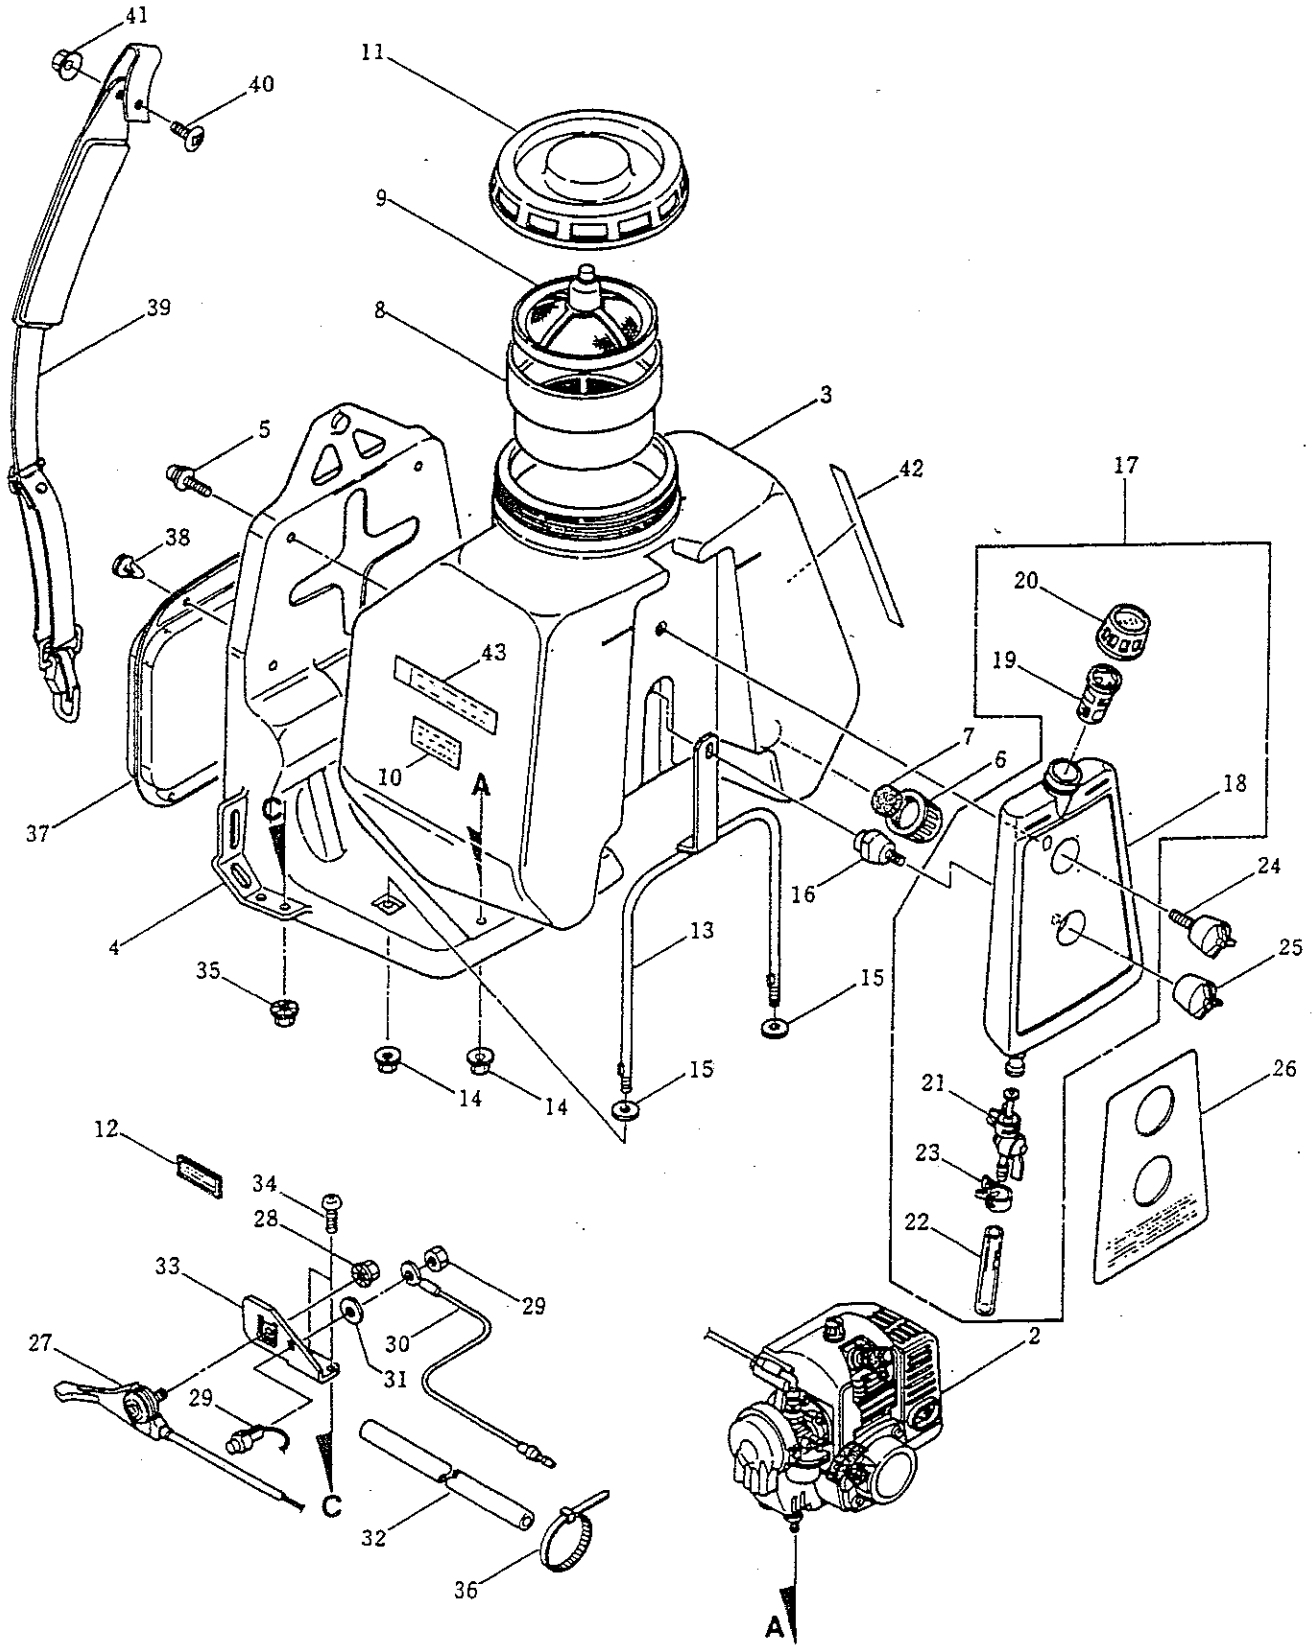

# 1. FRAME & CHEMICAL TANK

MODELS: MS055D & MS056

Ref. No.	Description	MS056 Part No.	Q'ty	Remarks	MS055D Part No.	Q'ty	Remarks
1-1	MS056 & MS055D		1			1	
1-2	Engine Assy. - Complete	115771	1	AE200P/06	111913	1	TF022H-AG-2
1-3	Chemical Tank	103147	1		103147	1	
1-4	Backpack Frame	115747	1		103149	1	
1-5	Screw	816015	4	M6x13	816015	5	M6x13
1-6	Cap	106333	1		106333	1	
1-7	Packing	029299	1	ø36x13.0	029299	1	ø36x13.0
1-8	Strainer Cup	106330	1		106330	1	
1-9	Strainer Top	102623	1		102623	1	
1-10	Label	105982	1		105982	1	
1-11	Lid, Chemical Tank	106331	1		106331	1	
1-12	Label	106067	1		106067	1	
1-13	Stay Bracket	103150	1		103150	1	
1-14	Nut	109704	4	M6	109704	4	M6
1-15	Washer	019602	2	ø6.1xø17xt2.3	019602	2	ø6.1x17xt2.3
1-16	Screw Collar	103151	1		103151	1	
1-17	Fuel Tank Assy.	115137	1	Incl. 18~23		-	
1-18	• Fuel Tank	114887	1		103388	1	
1-19	• Fuel Filter	106920	1		106920	1	
1-20	• Fuel Cap	028391	1		028391	1	
1-21	• Fuel Valve	115152	1			-	
1-22	• Fuel Hose	114902	1	ø8xø9x80L	104958	1	
1-23	• Clamp	112530	1		043832	1	
1-24	Bolt	105938	1		105938	1	
1-25	Screw, Tank Fitting	103379	1		103379	1	
1-26	Label	115751	1	MS056		-	
1-27	Throttle Lever	115148	1		102377	1	
1-28	Nut	103549	1	M5	103549	1	M5
1-29	Stop Button	114895	1		107370	1	
1-30	Ground Wire	114896	1	AV0.5x320L	110838	1	
1-31	Washer	012489	1		012489	1	
1-32	Vinyl Hose	114901	1		110839	1	
1-33	Bracket	114881	1		103156	1	
1-34	Screw	081415	2	M5x0.8x16	081415	2	M5x0.8x16
1-35	Nut	103549	2	M5	103549	2	M5
1-36	Band	105337	1		105337	1	
1-37	Cushion Pad	115748	1		103160	1	
1-38	Fastener	101863	4	#7	101863	4	
1-39	Backpack Strap	811344	2	Blk - Cloth	108466	2	Wht-Vinyl
1-40	Screw	083445	2	M6x16	083445	2	M6x16
1-41	Nut	109704	2	M6	109704	2	M6
1-42	Label	106311	1		106311	1	
1-43	Label	107483	1		107483	1	