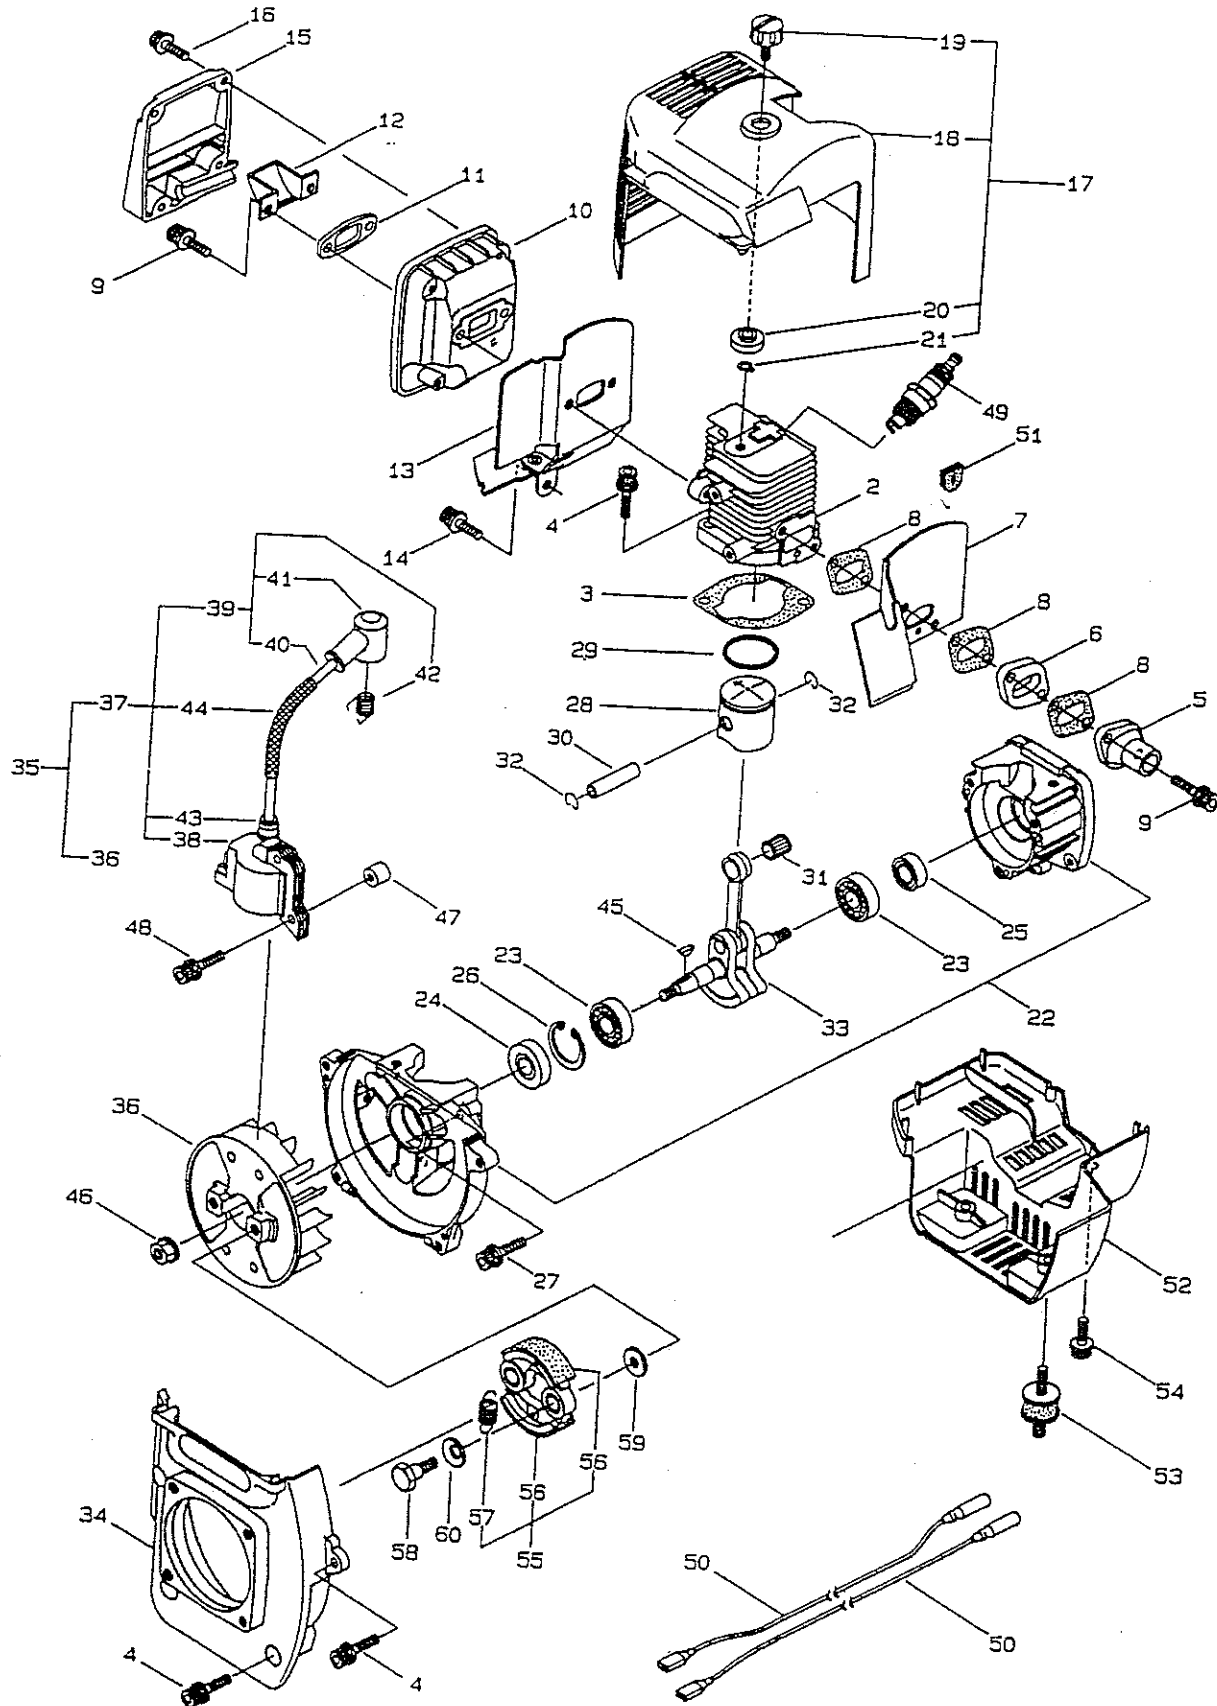

4. ENGINE

MODELS: MS056 & MS056E

Ref. No.	Part No.	Description	Qty	Remarks
4-1	115771	Engine Ass'y - Complete (MS056)	1	AE200P/06
	115964	Engine Ass'y - Complete (MS056E)	1	AE200P/08
4-2	260993	Cylinder	1	New gasket required
4-3	261166	Gasket	1	
4-4	261250	Cap Screw	6	M5 x 20
4-5	115099	Inlet Pipe	1	New gasket required
4-6	114877	Insulator	1	New gasket required
4-7	114879	Air Duct	1	
4-8	114876	Gasket	3	
4-9	261246	Cap Screw	4	M5 x 25
4-10	261574	Muffler Body	1	New muffler cover required
4-11	262004	Deflector Plate	1	
4-12	261006	Deflector	1	
4-13	114882	Gasket	1	
4-14	261607	Cap Screw	1	M5 x 16
4-15	261575	Muffler Cover	1	New muffler body required
4-16	261780	Cap Screw	4	M4 x 20
4-17	114906	Top Cover Ass'y	1	Includes 18-21
4-18	114907	•Top Cover	1	
4-19	261018	•Knob	1	
4-20	261020	•Spacer	1	
4-21	261734	•Snap Ring	1	#5
4-22	114873	Crankcase	1	
4-23	261181	Bearing	2	#6000C3
4-24	262712	Oil Seal	1	TC10267
4-25	262713	Oil Seal	1	TC10207
4-26	054676	Snap Ring	1	H26
4-27	261612	Cap Screw	3	M5 x 30
4-28	261032	Piston	1	
4-29	261158	Piston Ring	1	
4-30	261036	Piston Pin	1	ø5.7 x ø8 x 23.5L
4-31	261037	Needle Bearing	1	KBK8 x 11 x 11.8 x 1
4-32	261576	Clip, Piston Pin	2	
4-33	261040	Crankshaft/Conn. Rod Assembly	1	
4-34	114863	Fan Cover	1	
4-35	263464	Magneto Assembly	1	Includes 36-44
4-36	114821	•Rotor/Fan	1	
4-37	261301	•Ignition Coil Assembly	1	Includes 38-44
4-38	261302	••Coil	1	
4-39	261744	••Spark Plug Wire Assembly	1	Includes 40-42
4-40	261071	•••Spark Plug Wire	1	
4-41	261074	•••Plug Boot	1	
4-42	261075	•••Connector	1	
4-43	261072	••Cap	1	
4-44	261073	••Insulator	1	ø6 x ø6.8 x 80L
4-45	261076	Woodruff Key	1	
4-46	261077	Nut, Rotor	1	M6
4-47	261078	Spacer	2	
4-48	261256	Cap Screw	2	M4 x 25
4-49	261200	Spark Plug	1	NGK BPM6Y
4-50	261772	Wire, Coil Ground	2	
4-51	261202	Grommet	1	
4-52	114908	Bottom Cover	1	
4-53	114940	Buffer	2	
4-54	261762	Cap Screw	1	M5 x 14
4-55	261405	Clutch Assembly	1	Includes 56, 57
4-56	261406	•Clutch Shoe	2	(2) Required
4-57	263614	•Spring, Clutch	1	
4-58	261056	Clutch Bolt	2	M6
4-59	261189	Washer	2	ø6 x ø16.5 x t1.2
4-60	261777	Wave Washer	2