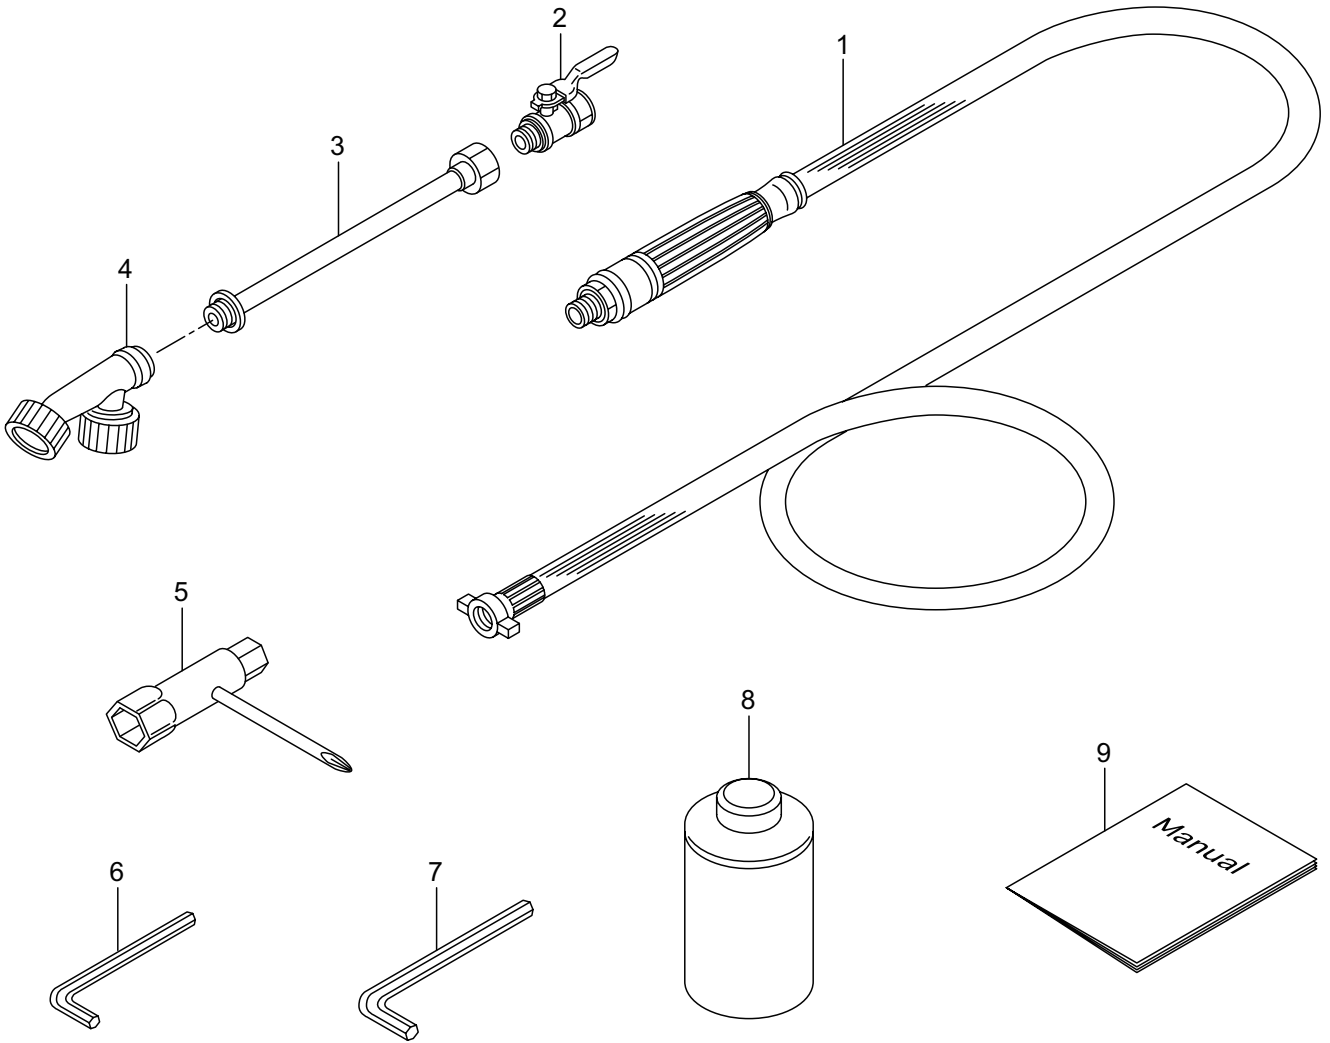

7. MS050
ACCESSORIES

Ref. No.	Parts No.	Parts Name	Q'ty	Remarks
7-1	273610	Hose Ass'y	1	
7-2	179946	Ball Cock	1	G1/4
7-3	273611	Nozzle Pipe Ass'y	1	600L
7-4	273613	Nozzle Ass'y	1	
7-5	127099	Box Spanner	1	13X19X(+)
7-6	062047	Wrench	1	3mm
7-7	105489	Wrench	1	4mm
7-8	022540	Fuel Blending Bottle	1	0.5L
7-9	563046	Instruction Manual	1	MS050(MUS)
OPTION				
7-10	273773	Wide Nozzle Ass'y	1	Incl.11-15
7-11	273611	Nozzle Pipe Ass'y	1	600L
7-12	179946	Ball Cock	1	G1/4
7-13	273610	Hose Ass'y	1	
7-14	273613	Nozzle Ass'y	1	
7-15	119978	Divider	1	PF1/4