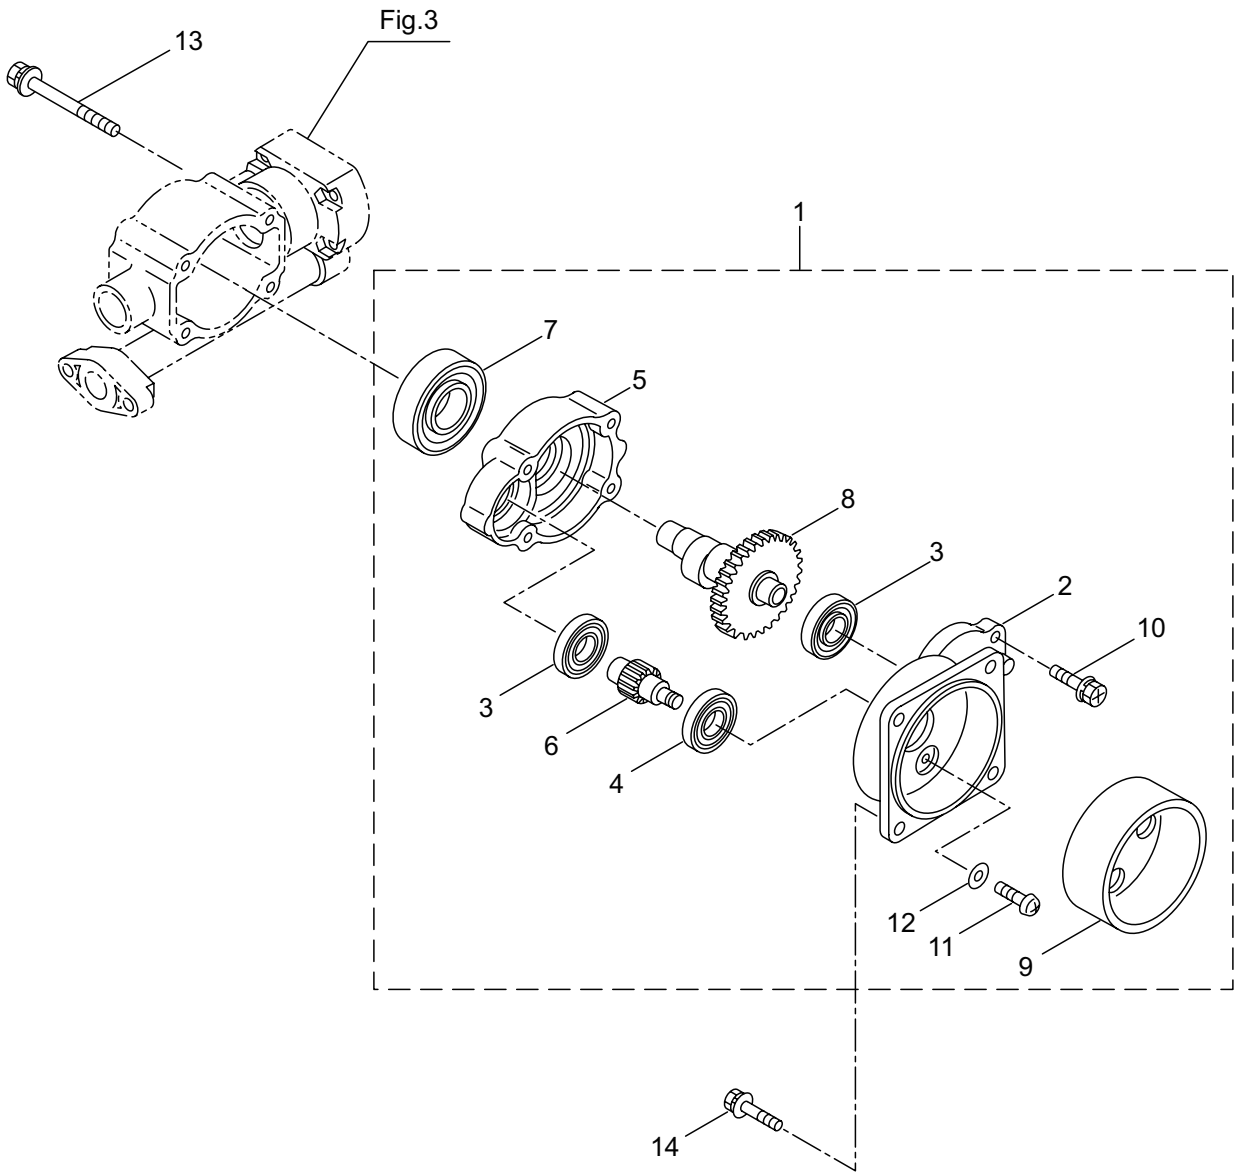

4. MS050
REDUCTION GEAR

Ref. No.	Parts No.	Parts Name	Q'ty	Remarks
4-1	121621	Reduction Gear Ass'y	1	Incl.2-12
4-2	103137	Clutch Case	1	
4-3	102680	Bearing	2	#6000ZZ
4-4	112184	Bearing	1	6000DDU
4-5	103138	Gear Case	1	
4-6	118200	Pinion Gear	1	
4-7	103144	Bearing	1	#6004ZZ
4-8	121622	Crankshaft	1	
4-9	127367	Clutch Drum	1	
4-10	125824	Bolt	2	M6X16
4-11	127219	Screw	2	M6X20
4-12	127227	Spack	2	#6
4-13	273660	Bolt	4	M6X45
4-14	092548	Bolt	4	M5X15