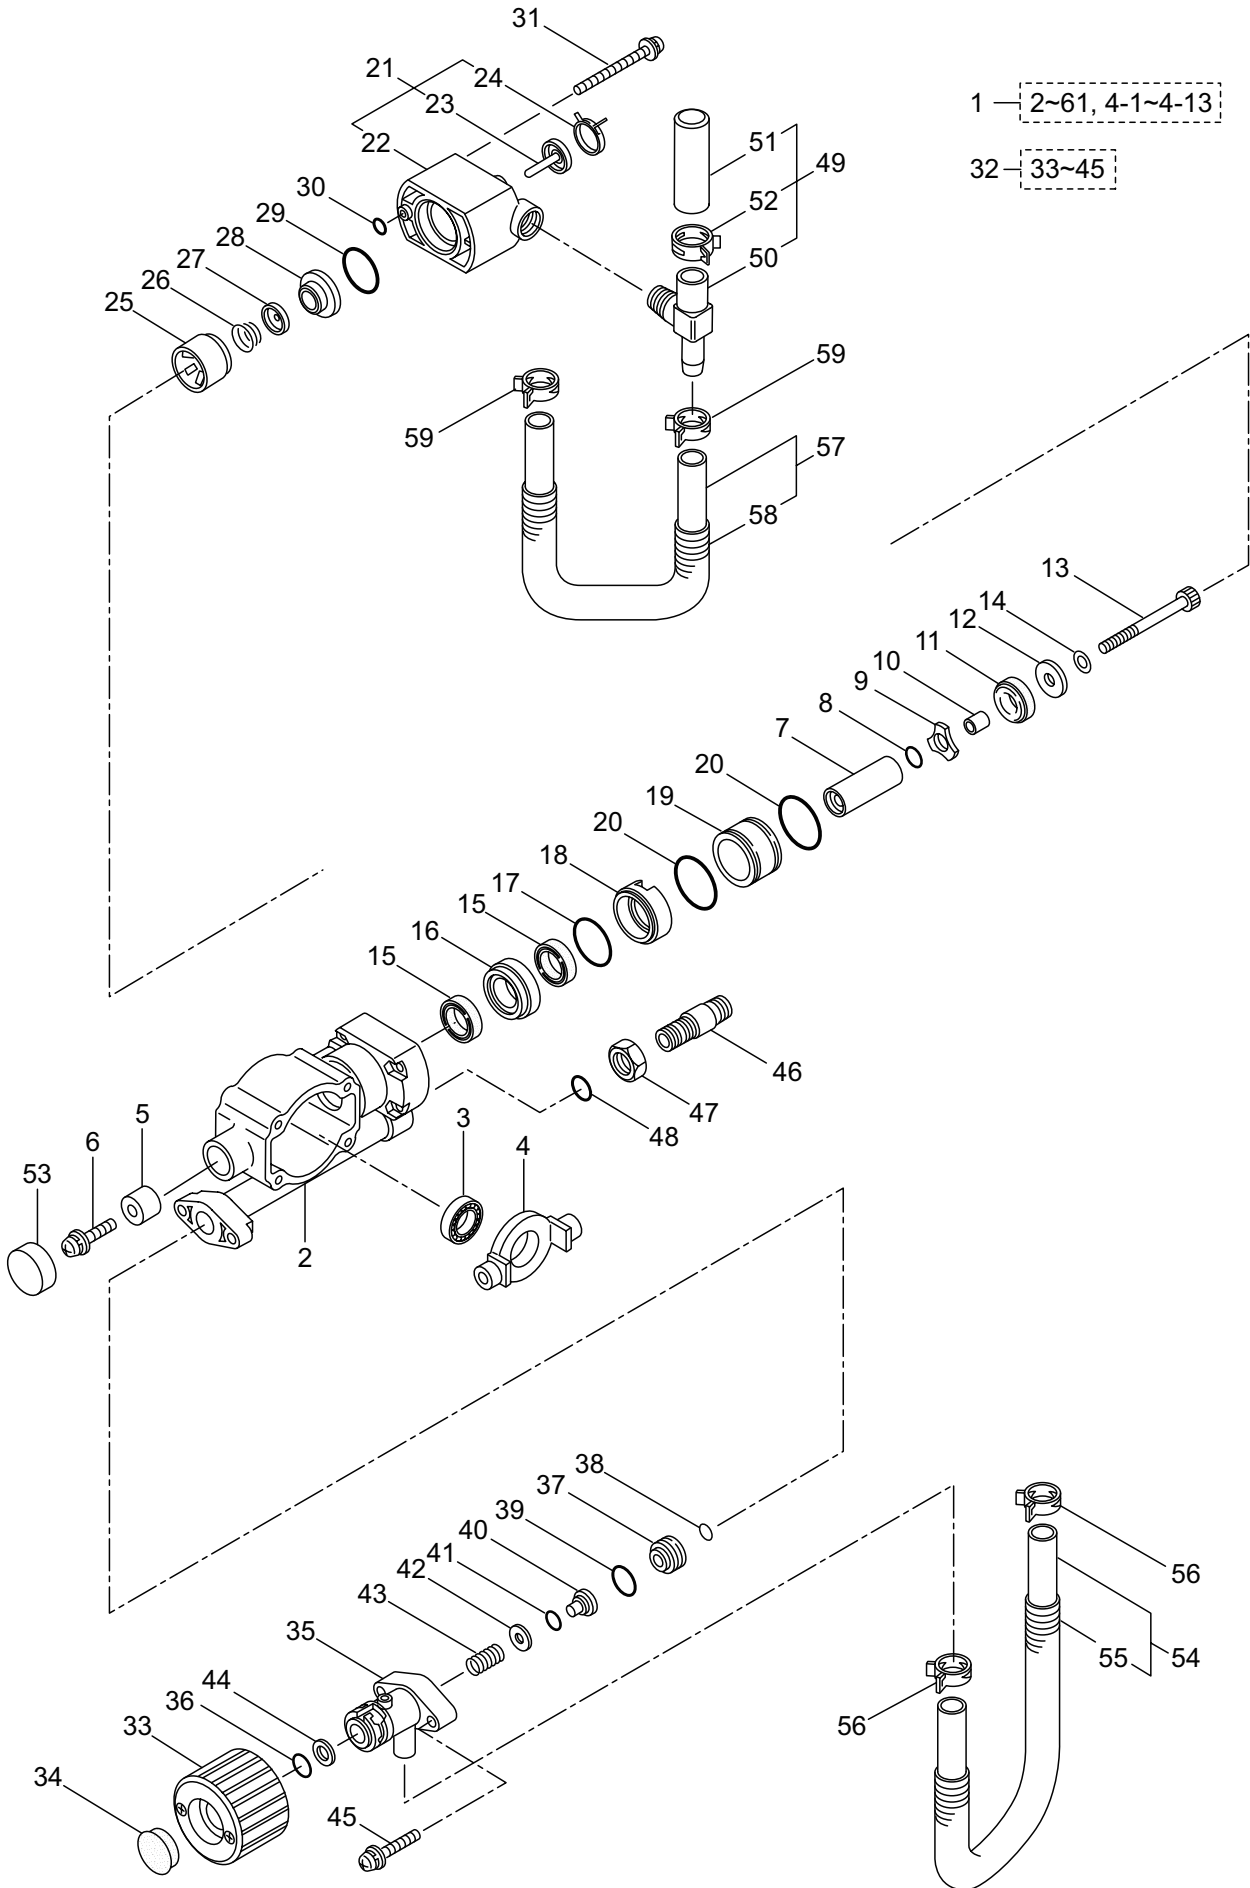

3. MS050
POWER SPRAYER

Ref. No.	Parts No.	Parts Name	Q'ty	Remarks
3-1	273601	Pump Ass'y	1	Incl.2~61,4-1~4-13
3-2	273602	Crankcase	1	
3-3	102680	Bearing	1	#6000ZZ
3-4	121178	Connecting Rod	1	M6
3-5	118028	Crosshead	1	
3-6	127240	Screw	1	M6X16
3-7	118029	Sleeve	1	
3-8	118465	O-Ring	1	4.8X2.4
3-9	027500	Valve Stopper	1	
3-10	027003	Collar	1	6X8.5X9.6L
3-11	124644	Piston Packing	1	23
3-12	014122	Valve Seat	1	6.1X20XT2.8
3-13	124278	Cap Screw	1	M6X60X22
3-14	126621	Gasket	1	6.5X12XT0.5
3-15	112252	Seal Packing	2	
3-16	117991	Seal Case	1	
3-17	013977	O-Ring	1	S26
3-18	117993	Seal Retainer	1	
3-19	118030	Cylinder Pipe	1	
3-20	018393	O-Ring	2	P25
3-21	126622	Manifold Ass'y	1	Incl.22-24
3-22	126384	Manifold	1	
3-23	116782	Pin	1	
3-24	126755	Hose Band	1	
3-25	116783	Stopper	1	
3-26	118031	Spring	1	
3-27	022842	Valve	1	
3-28	124284	Valve Seat	1	
3-29	015862	O-Ring	1	P21
3-30	022056	O-Ring	1	P7
3-31	816036	Screw	4	M5X60
3-32	273615	Pressure Regulator Valve Ass'y	1	Incl.33-45
3-33	126380	Handle	1	
3-34	105518	Cap	1	
3-35	126382	Valve Body	1	
3-36	022056	O-Ring	1	P7
3-37	126625	Valve Seat	1	
3-38	011343	O-Ring	1	P10A
3-39	011345	O-Ring	1	P-12
3-40	126954	Valve	1	
3-41	014160	O-Ring	1	P6
3-42	019051	Washer	1	M5
3-43	273605	Spring	1	
3-44	125486	Washer	1	5X8XT0.5
3-45	118084	Screw	2	M5X30