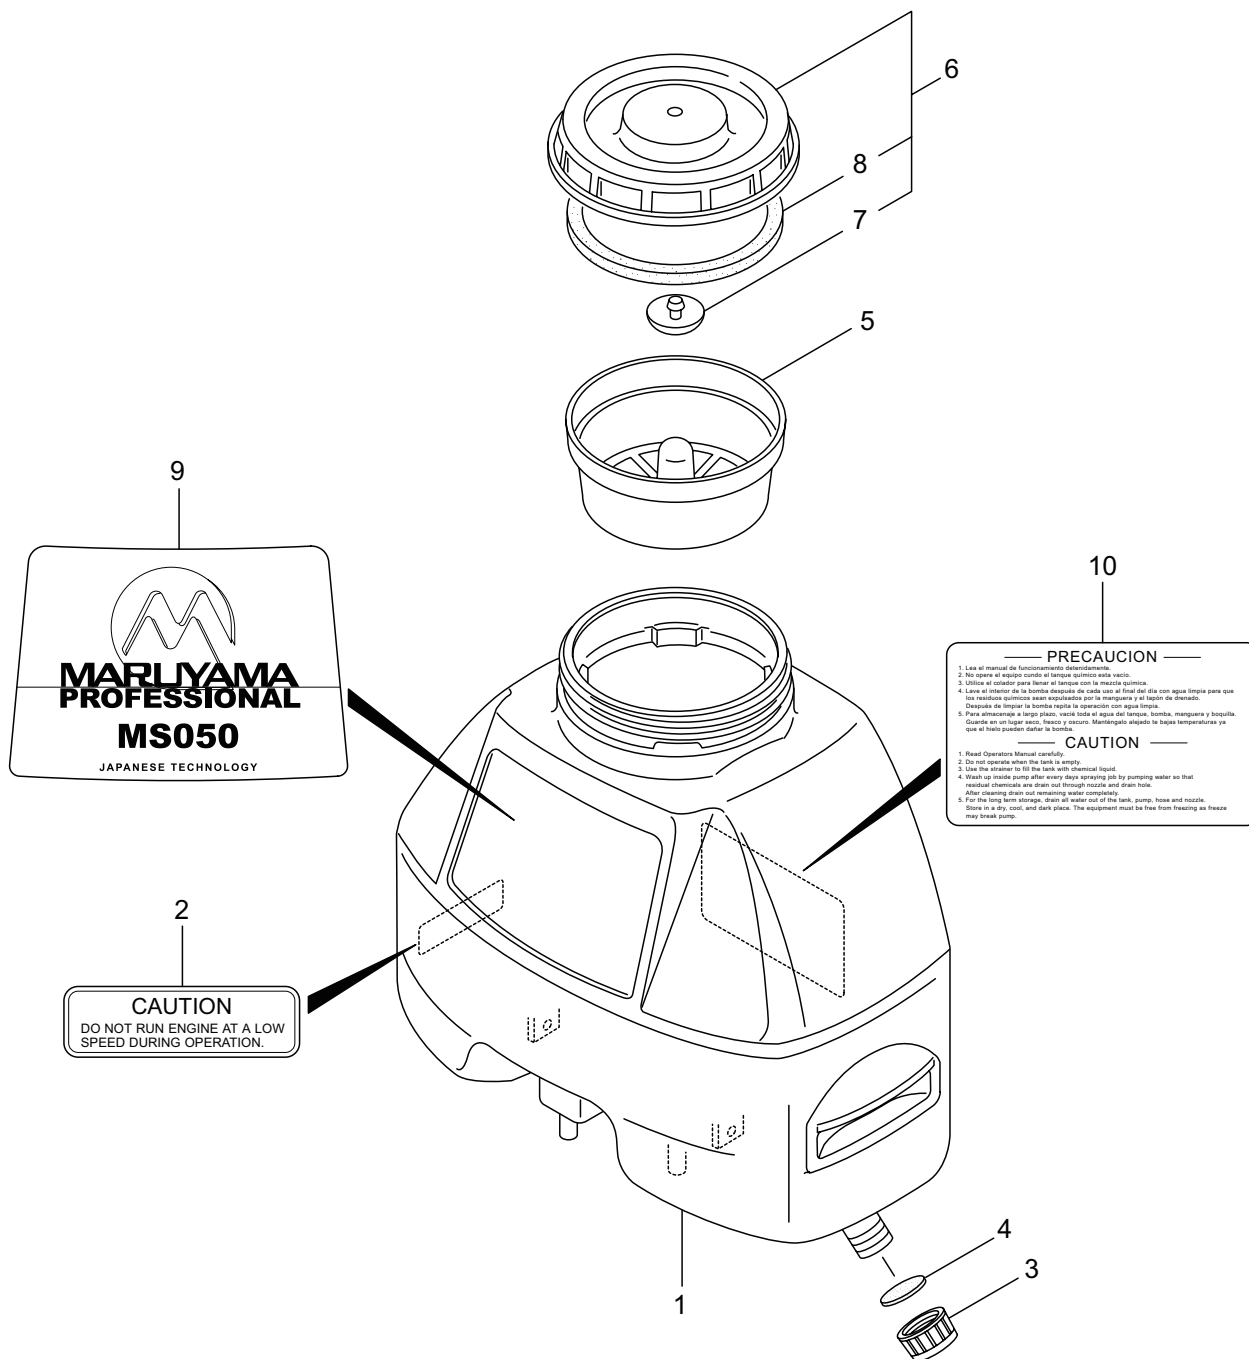

2. MS050 CHEMICAL TANK

Ref. No.	Parts No.	Parts Name	Q'ty	Remarks
2-1	566117	Chemical Tank	1	
2-2	566106	Label	1	CAUTION
2-3	124250	Cap	1	
2-4	029299	Packing	1	36XT3.0
2-5	131153	Strainer	1	
2-6	122131	Cap, Chemical Tank	1	Incl.7,8
2-7	126668	Valve	1	
2-8	022362	Packing	1	150X170XT10
2-9	563044	Label	1	MS050
2-10	563054	Label	1