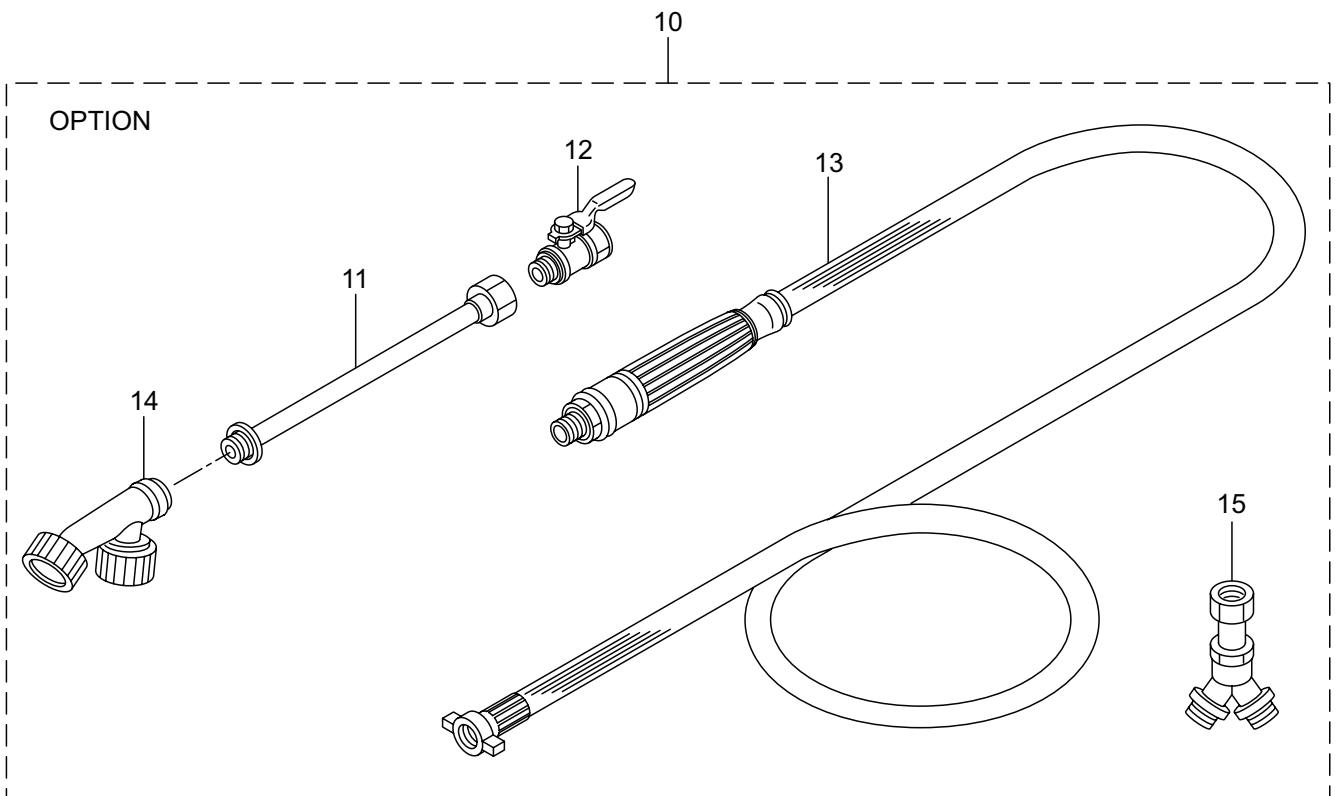

7. MS050
ACCESSORIES

Ref. No.	Parts No.	Parts Name	Q'ty	Remarks
7-1	273610	Hose Ass'y	1	
7-2	179946	Ball Cock	1	G1/4
7-3	273611	Nozzle Pipe Ass'y	1	600L
7-4	273613	Nozzle Ass'y	1	
7-5	127099	Box Spanner	1	13X19X(+)
7-6	062047	Wrench	1	3mm
7-7	105489	Wrench	1	4mm
7-8	022540	Fuel Blending Bottle	1	0.5L
7-9	563046	Instruction Manual	1	MS050(MUS)
OPTION				
7-10	273773	Wide Nozzle Ass'y	1	Incl.11-15
7-11	273611	Nozzle Pipe Ass'y	1	600L
7-12	179946	Ball Cock	1	G1/4
7-13	273610	Hose Ass'y	1	
7-14	273613	Nozzle Ass'y	1	
7-15	119978	Divider	1	PF1/4