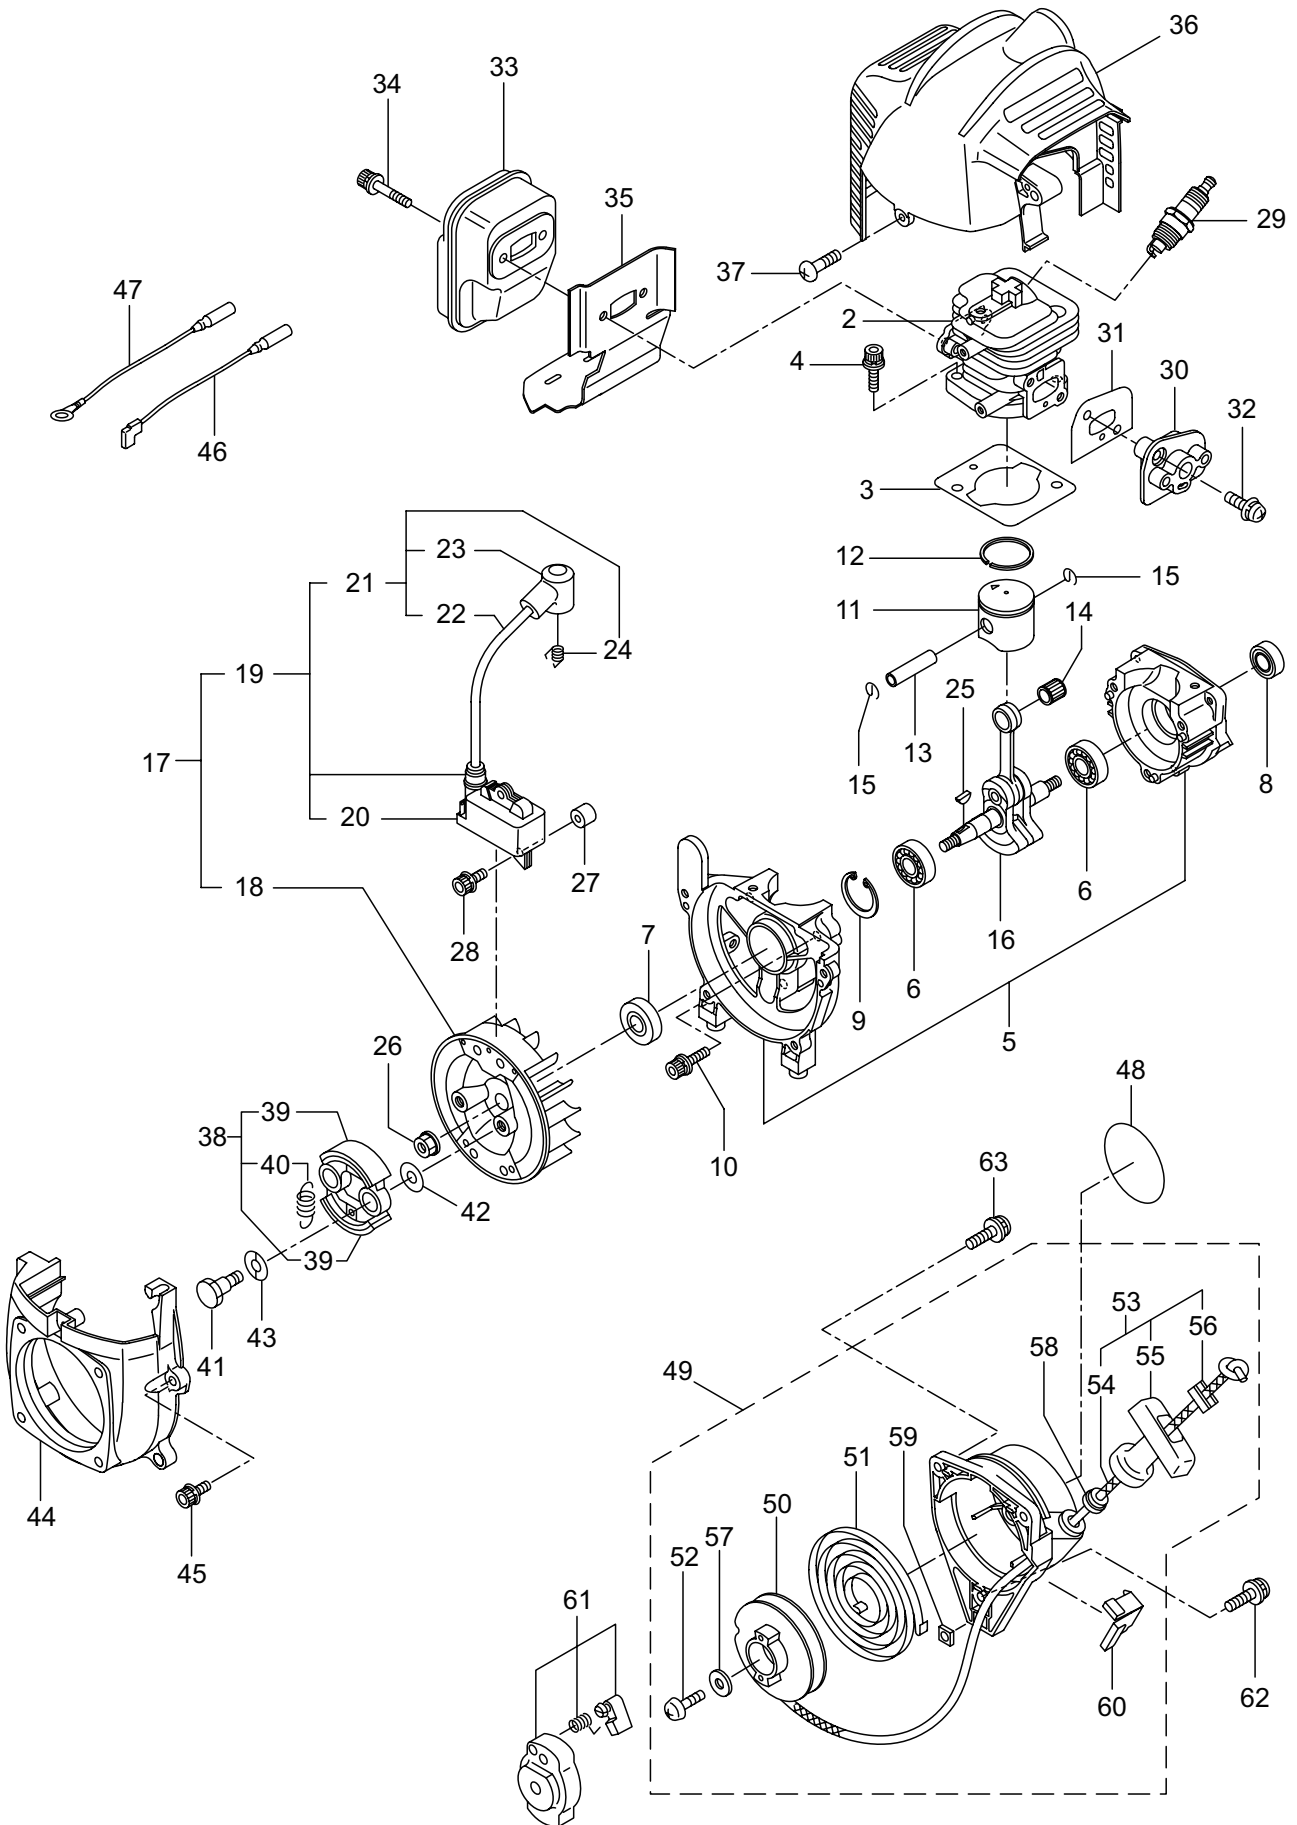

3. MS050
POWER SPRAYER

Ref. No.	Parts No.	Parts Name	Q'ty	Remarks
3-46	126626	Adapter	1	
3-47	025604	Nut	1	PF1/4
3-48	011343	O-Ring	1	P10A
3-49	118036	Hose Coupling Ass'y	1	Incl.50-52
3-50	118347	Hose Coupling	1	
3-51	118037	Cap	1	
3-52	127242	Hose Band	1	
3-53	118406	Cap	1	
3-54	273606	Hose Ass'y	1	320L Incl.55
3-55	273607	Tube	1	15.2X19.5X280L
3-56	566167	Hose Band	2	
3-57	273608	Hose Ass'y	1	320L Incl.58
3-58	127080	Tube	1	15.2X19.5X230L
3-59	566167	Hose Band	2	

4. MS050
REDUCTION GEAR

Ref. No.	Parts No.	Parts Name	Q'ty	Remarks
4-1	121621	Reduction Gear Ass'y	1	Incl.2-12
4-2	103137	Clutch Case	1	
4-3	102680	Bearing	2	#6000ZZ
4-4	112184	Bearing	1	6000DDU
4-5	103138	Gear Case	1	
4-6	118200	Pinion Gear	1	
4-7	103144	Bearing	1	#6004ZZ
4-8	121622	Crankshaft	1	
4-9	127367	Clutch Drum	1	
4-10	125824	Bolt	2	M6X16
4-11	127219	Screw	2	M6X20
4-12	127227	Spack	2	#6
4-13	273660	Bolt	4	M6X45
4-14	092548	Bolt	4	M5X15

5. MS050
ENGINE

Ref. No.	Parts No.	Parts Name	Q'ty	Remarks
5-46	269722	Wire, Lead	1	
5-47	282880	Wire, Lead	1	
5-48	563045	Label	1	EE200
5-49	273093	Recoil Ass'y	1	Incl.50-60
5-50	280492	Reel	1	
5-51	287421	Spiral Spring	1	
5-52	280494	Set Screw	1	
5-53	280495	Starter Rope Ass'y	1	Incl.54-56
5-54	283616	Starter Rope	1	
5-55	280497	Starter Knob	1	
5-56	280550	Rope Stopper	1	
5-57	280547	Washer	1	
5-58	280548	Collar	1	
5-59	269423	Nut	1	M5
5-60	288500	Plate	1	
5-61	287399	Starter Pawl Ass'y	1	
5-62	282096	Screw	1	M4X16
5-63	281211	Screw	2	M4X20WSW