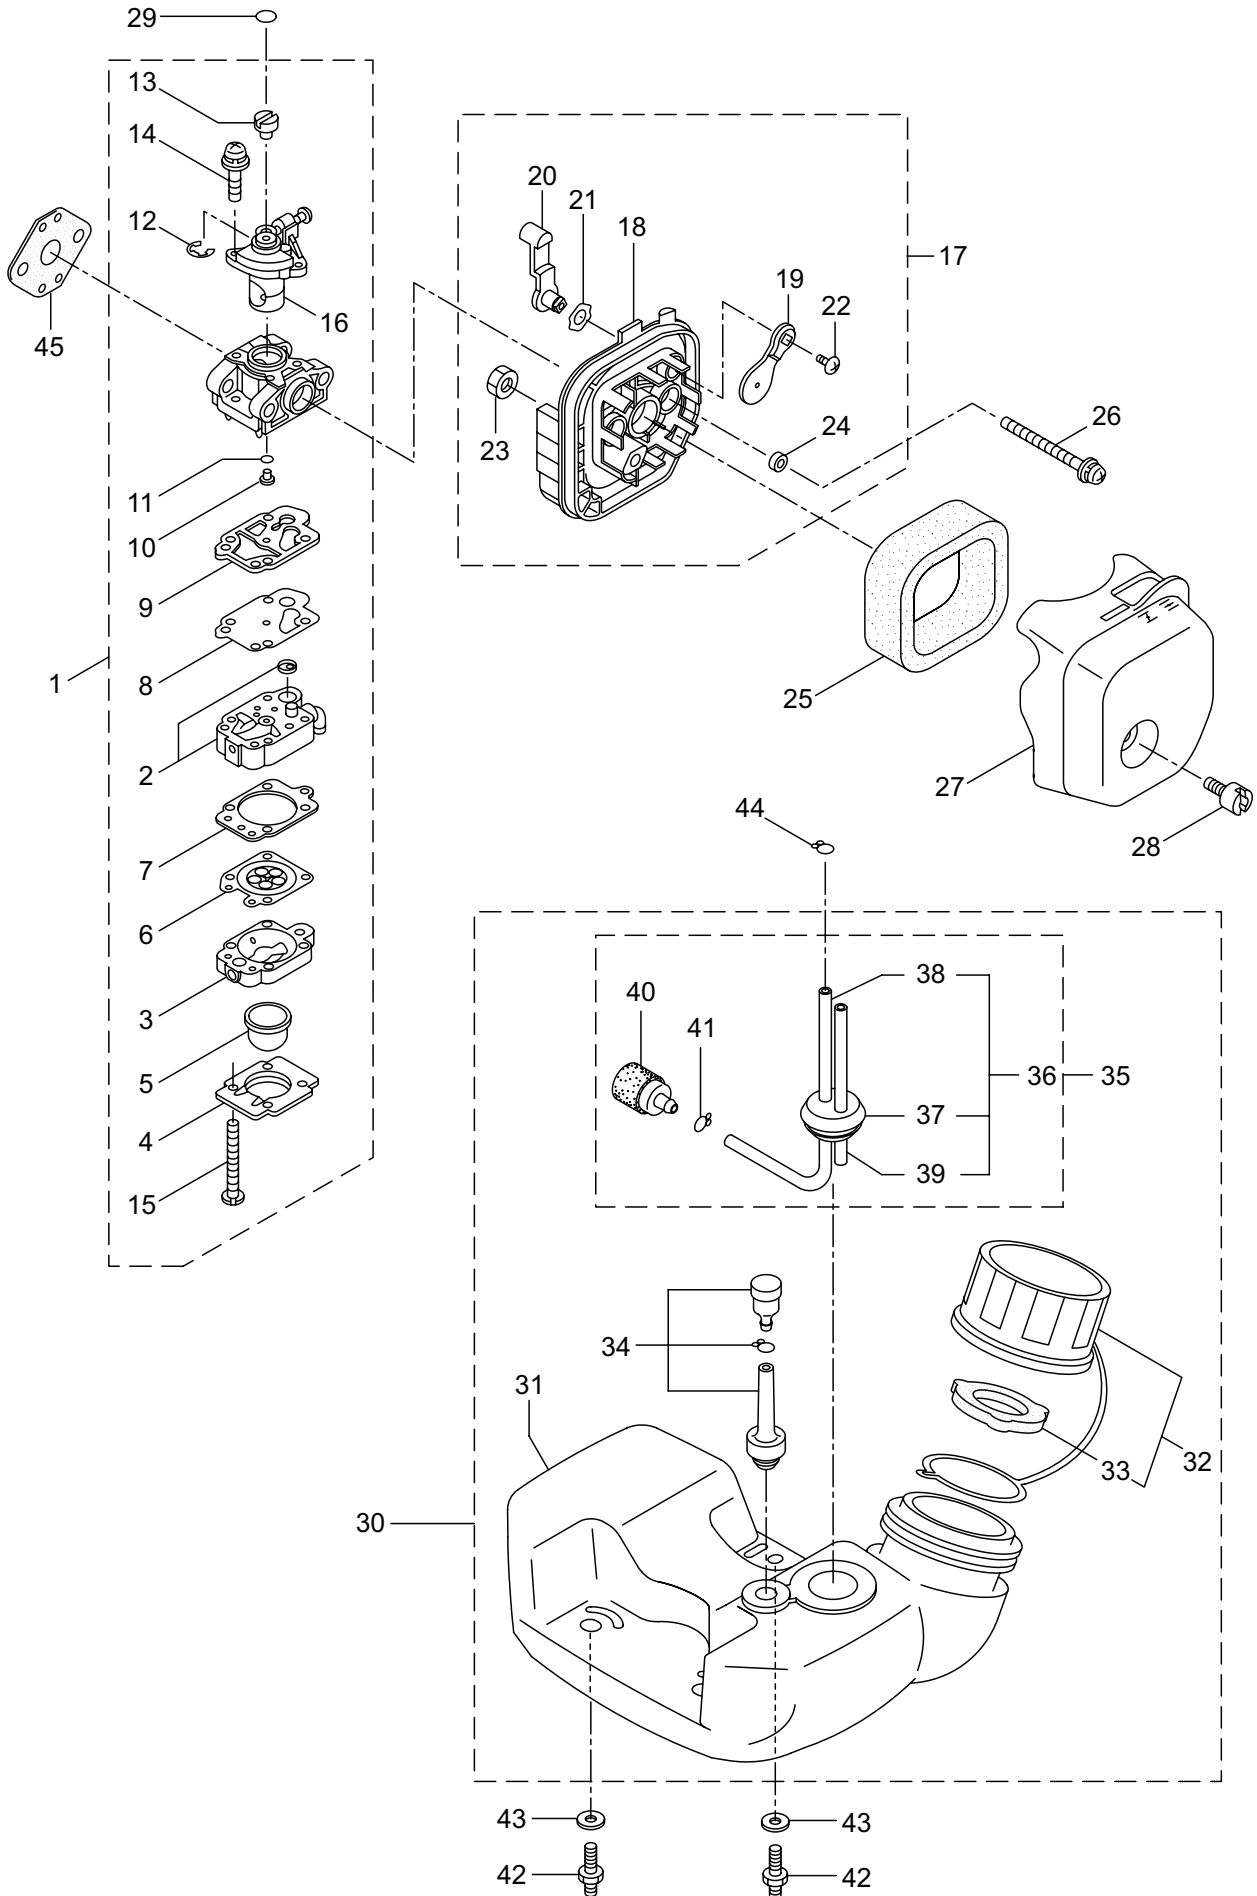

6. MS050
CARBURETOR, FUEL TANK

Ref. No.	Parts No.	Parts Name	Q'ty	Remarks
6-1	280101	Carburetor Ass'y	1	Incl.2-16
6-2	263739	Pump Body	1	
6-3	262991	Purge Body	1	
6-4	262992	Cover Plate	1	
6-5	261874	Primer Bulb	1	
6-6	283905	Diaphragm, Meterring	1	
6-7	262993	Gasket	1	
6-8	262994	Diaphragm, Fuel Pump	1	
6-9	282576	Gasket	1	
6-10	267358	Main Jet	1	
6-11	261871	O-Ring	1	
6-12	261876	E-Ring	1	
6-13	261658	Swivel	1	
6-14	264682	Screw	2	
6-15	262996	Screw	4	
6-16	264681	Throttle Valve	1	
6-17	284823	Case Ass'y	1	Incl.18-24
6-18	269050	Case Body	1	
6-19	284802	Valve	1	
6-20	284803	Lever	1	
6-21	284816	Washer	1	6.4X11X0.15
6-22	269032	Screw	1	3.5X8
6-23	126993	Nut	1	M5X0.8
6-24	269051	Sleeve	2	5.5X7.1X3
6-25	269030	Element	1	
6-26	281777	Screw	2	M5X55WSW
6-27	283772	Cleaner Cover	1	
6-28	269031	Screw	1	M5X12
6-29	280020	Swivel Ring	1	
6-30	273642	Fuel Tank Ass'y	1	Incl.31-41
6-31	282401	Fuel Tank	1	
6-32	563049	Fuel Tank Cap Ass'y	1	Incl.33
6-33	269377	Gasket	1	
6-34	289352	Breather Ass'y	1	
6-35	273643	Fuel Pipe Pick-up Ass'y	1	Incl.36-41
6-36	273644	Fuel Pipe Ass'y	1	Incl.37-39
6-37	288192	Grommet	1	
6-38	563016	Fuel Pipe	1	3X5X160
6-39	563048	Return Pipe	1	
6-40	264653	Filter Ass'y	1	
6-41	563014	Clip	1	
6-42	283443	Screw	3	M5
6-43	283688	Washer	3	5.5X12X1.6
6-44	563014	Clip	1	
6-45	261864	Gasket	1