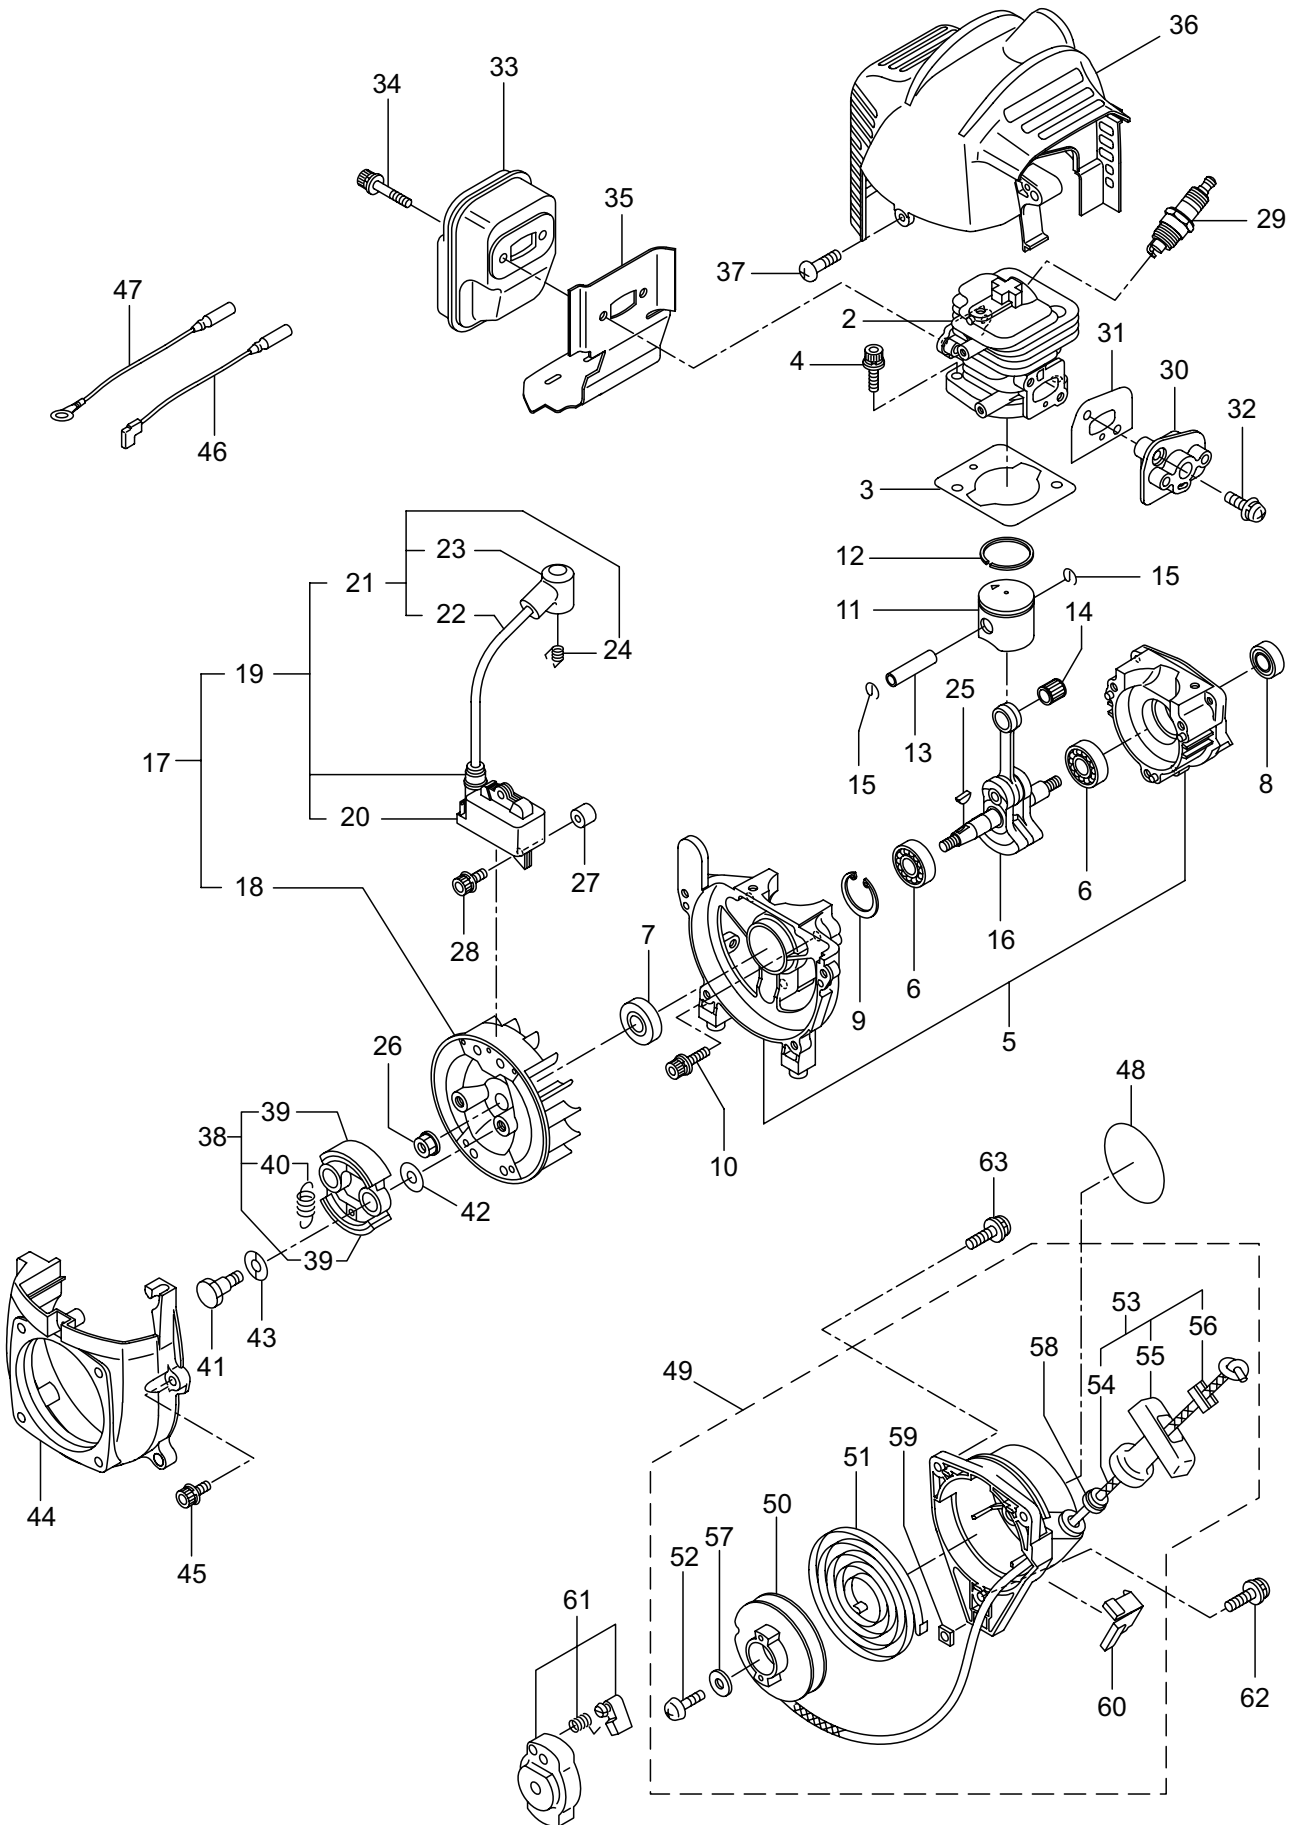

5. MS050
ENGINE

Ref. No.	Parts No.	Parts Name	Q'ty	Remarks
5-1	859449	Engine	1	EE200PTH/01
5-2	268608	Cylinder	1	New gasket required
5-3	283420	Gasket	1	
5-4	267290	Cap Screw	2	M5X20WSW
5-5	280341	Crankcase	1	
5-6	280488	Bearing	2	PPL6001
5-7	261492	Oil Seal	1	ISCD12287
5-8	261386	Oil Seal	1	ISCD12227
5-9	055185	Snap Ring	1	#28
5-10	261612	Cap Screw	3	M5X30WSW
5-11	261032	Piston	1	
5-12	261158	Piston Ring	1	
5-13	261036	Piston Pin	1	5.7X8X23.5L
5-14	288520	Bearing, Needle	1	8E-KV8X11X11.8
5-15	261576	Clip, Piston Pin	2	
5-16	283879	Crankshaft/Conn.Rod Ass'y	1	
5-17	283567	Magneto Ass'y	1	Incl.18-24
5-18	283397	Rotor/Fan	1	
5-19	283645	Ignition Coil Ass'y	1	Incl.20-24
5-20	283722	Coil	1	
5-21	283646	Spark Plug Wire Ass'y	1	Incl.22-24
5-22	283647	Spark Plug Wire	1	
5-23	283178	Plug Boot	1	
5-24	272805	Connector	1	
5-25	261076	Woodruff Key	1	3X10
5-26	261417	Nut, Rotor	1	M8X13XT6.5
5-27	280381	Spacer	2	
5-28	261256	Cap Screw	2	M4X25WSW
5-29	264652	Spark Plug	1	CJ8Y
5-30	263772	Insulator	1	New gasket required
5-31	267049	Gasket	1	
5-32	269826	Screw	2	M5X25WSW
5-33	281524	Muffler	1	
5-34	266264	Cap Screw	2	M5X50
5-35	280409	Gasket	1	
5-36	281104	Top Cover	1	
5-37	280144	Screw	1	4X16
5-38	264503	Clutch Ass'y	1	Incl.39,40
5-39	264504	Clutch Shoe	2	(2)required
5-40	263614	Spring, Clutch	1	
5-41	264505	Clutch Bolt	2	
5-42	261189	Washer	2	6X16.5XT1.2
5-43	261777	Wave Washer	2	
5-44	283386	Fan Cover	1	
5-45	261250	Cap Screw	4	M5X20WSW