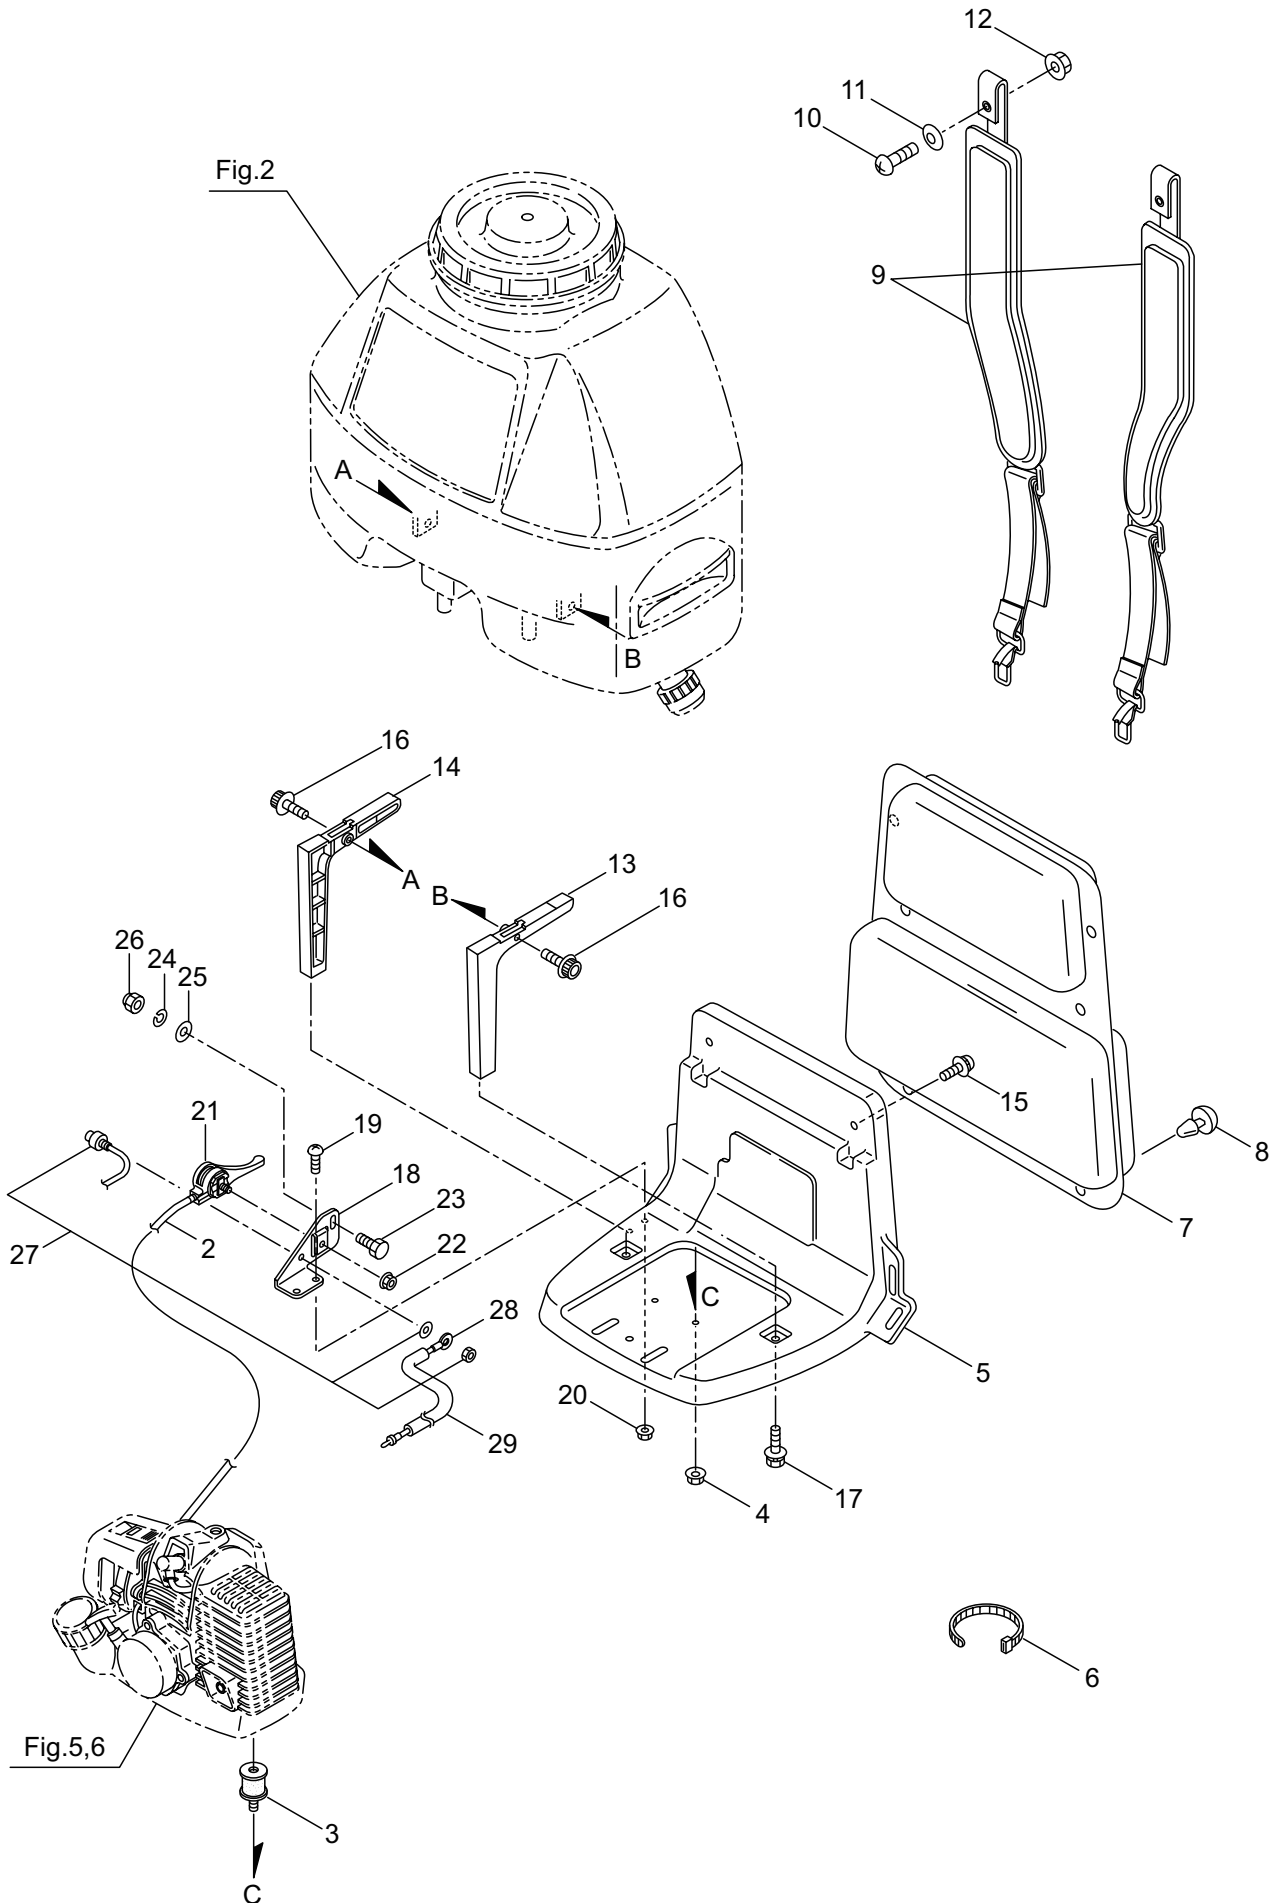

PARTS LIST

MS050

CONTENTS

1. MAIN BODY.....	1 ~ 2
2. CHEMICAL TANK.....	3 ~ 4
3. POWER SPRAYER.....	5 ~ 8
4. REDUCTION GEAR.....	9 ~ 10
5. ENGINE.....	11 ~ 14
6. CARBURETOR, FUEL TANK.....	15 ~ 16
7. ACCESSORIES.....	17 ~ 18

2014.03.

P/N 523764

1. MS050
MAIN BODY

Ref. No.	Parts No.	Parts Name	Q'ty	Remarks
1-1	366516	MS050	1	
1-2	563050	Throttle Cable	1	
1-3	127183	Buffer	3	
1-4	127228	Nut	3	M6
1-5	563051	Base	1	
1-6	685048	Band	1	CV-150B
1-7	131025	Cushion Pad	1	
1-8	100749	Fastener	6	#7
1-9	566152	Knapsack Band	1	
1-10	127221	Screw	2	M6X16
1-11	127224	Washer	2	6X23XT1.6
1-12	127237	Nut	2	M6
1-13	118002	Stay(R)	1	
1-14	118004	Stay(L)	1	
1-15	127238	Screw	2	M6X13
1-16	123952	Cap Screw	2	M6X14
1-17	127233	Bolt	2	M6X16
1-18	566143	Stay	1	
1-19	081415	Screw	2	M5X0.8X16
1-20	127226	Nut	2	M5
1-21	115148	Throttle Lever	1	
1-22	127226	Nut	1	M5
1-23	127220	Bolt	1	M6X12
1-24	126568	Spring Washer	1	M6
1-25	126572	Washer	2	M6
1-26	089750	Nut	1	M6
1-27	114895	Stop Button	1	AV0.5X320L
1-28	114896	Earth Cord	1	AV0.5X320L M8
1-29	114901	Vinyl Hose	1	8X9X220