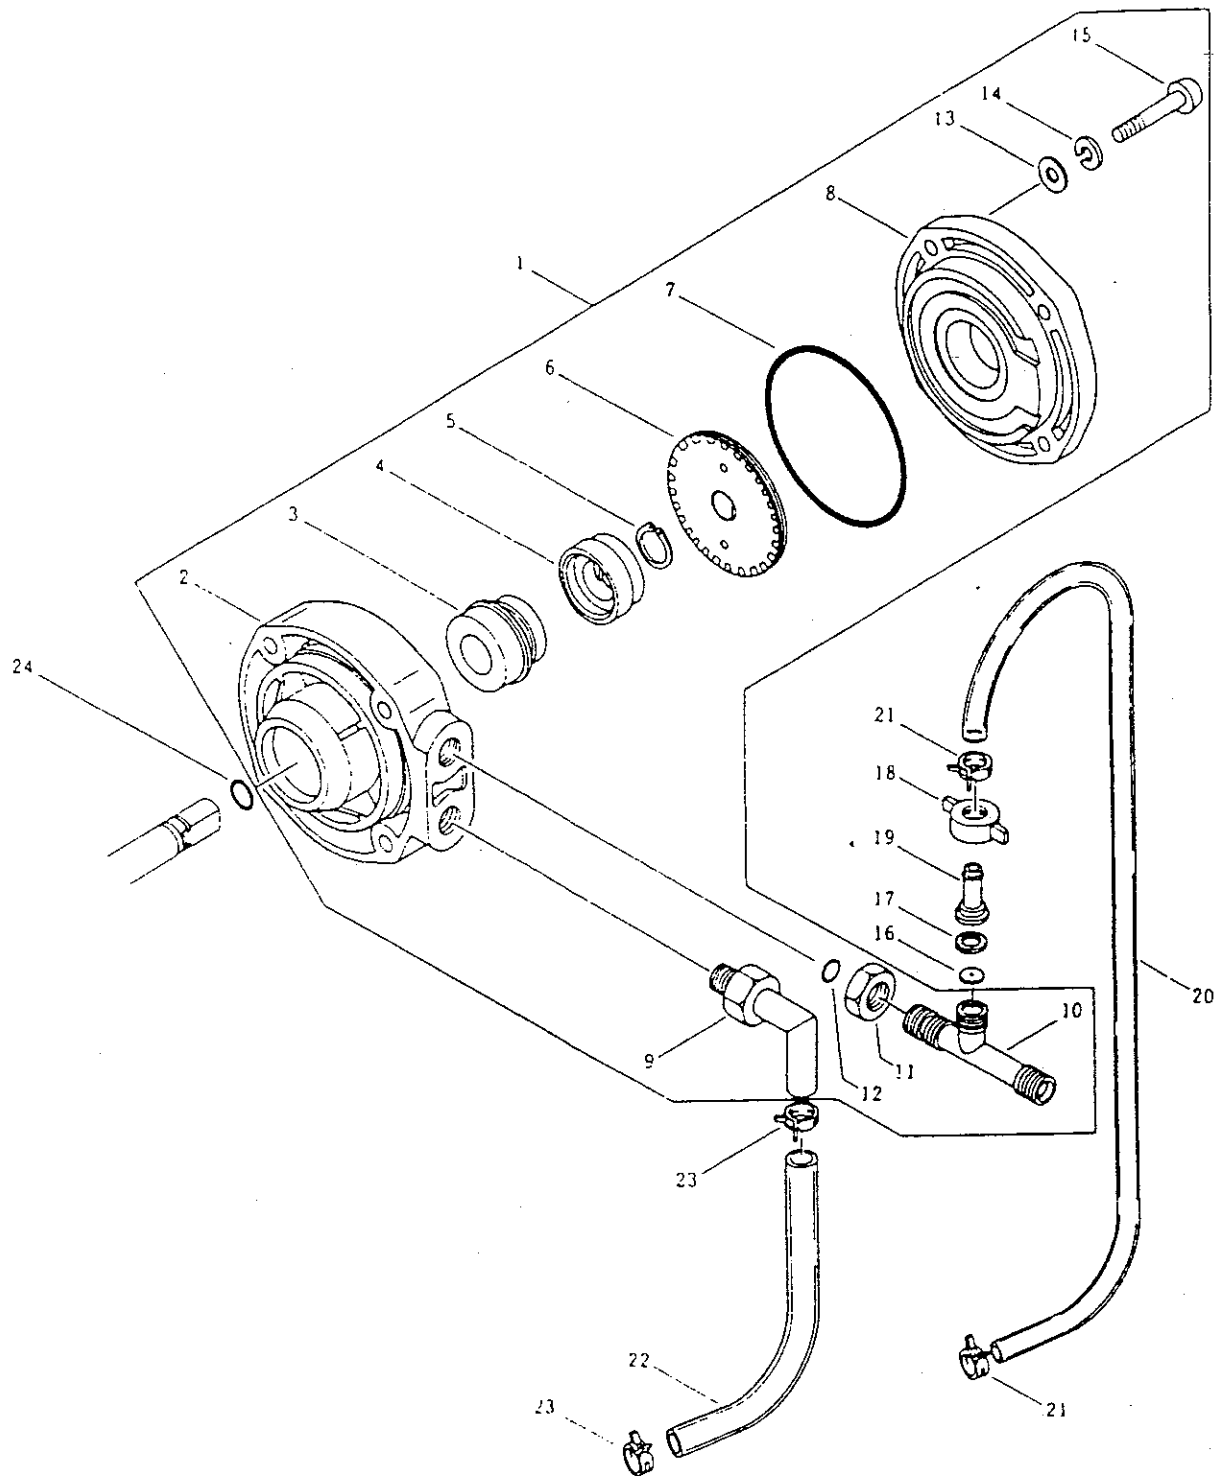

PARTS LIST

MODEL MS045 & MS045D

3. POWER SPRAYER

MARUYAMA U.S., INC.

Ref.No.	Parts No.	Parts Name	Q'ty	Ref.No.	Parts No.	Parts Name	Q'ty
3-1	106320	Pump, ass'y	1				
3-2	106275	• Casing	1				
3-3	107421	• Mechanical seal	1				
3-4	107201	• Holder	1				
3-5	106323	• C-shaped snap ring (S12)	1				
3-6	107202	• Impeller (57x3.5Tx12)	1				
3-7	014033	• O-ring (S67)	1				
3-8	106276	• Casing cover	1				
3-9	106325	• Elbow (PT1/4)	1				
3-10	106326	• T-joint (PF1/4)	1				
3-11	025604	• Nut (PF1/4)	1				
3-12	011343	• O-ring (P10A)	1				
3-13	065005	• Washer (M6)	4				
3-14	105849	• Spring washer (M6)	4				
3-15	088348	• Screw (M6 × 45)	4				
3-16	100704	Nozzle plate (ϕ 1.0 × ϕ 8.2 × t1)	1				
3-17	100703	Packing (ϕ 6 × ϕ 11.5 × t2.5)	1				
3-18	023266	Hose coupling (F) (PF1/4)	1				
3-19	106346	Inner core	1				
3-20	106347	Vinyl hose (ϕ 5 × ϕ 8 × 400L)	1				
3-21	106348	Hose band (# 4)	2				
3-22	105336	Vinyl hose (ϕ 10 × ϕ 15 × 180L)	1				
3-23	103033	Hose band (# 27)	2				
3-24	013963	O-ring (S10)	1				