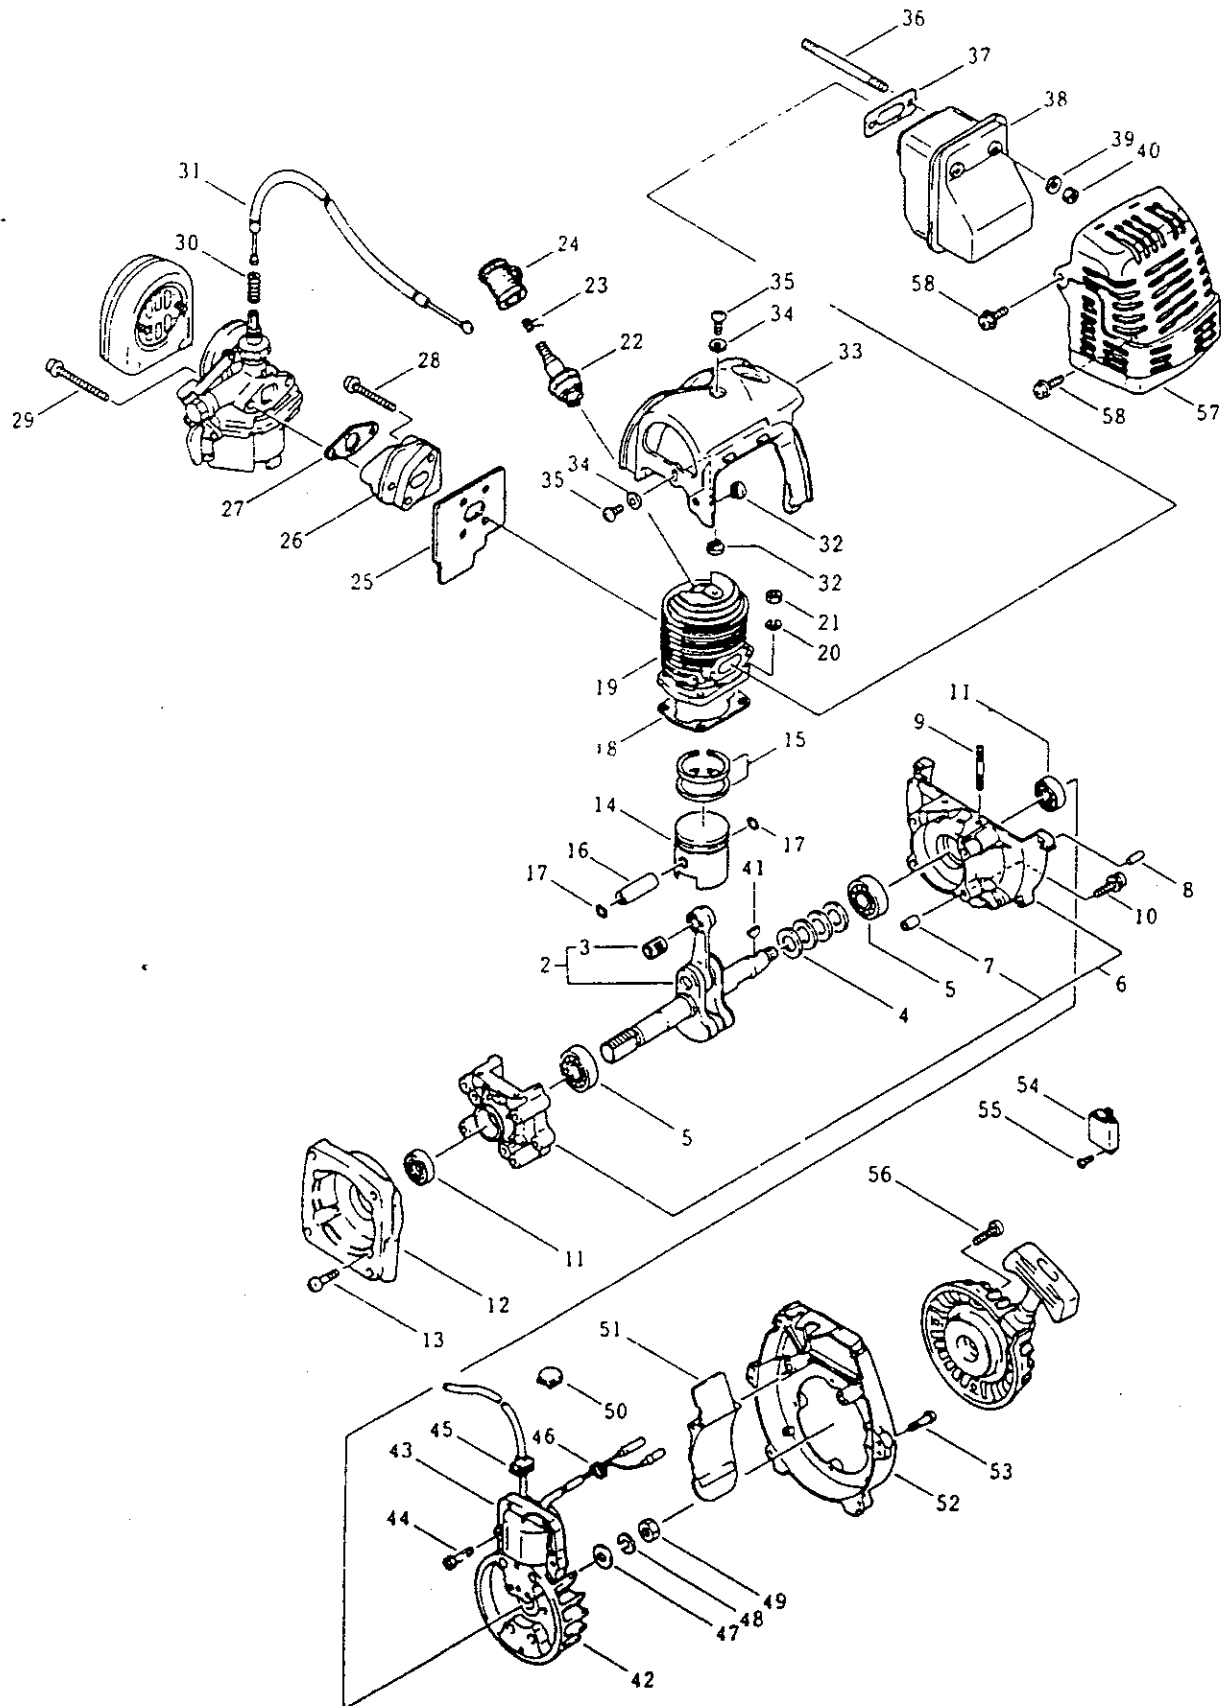

PARTS LIST

MODEL MS045D

5. ENGINE (CRANKCASE, CYLINDER)

(TF022H)

MARUYAMA U.S., INC.

Ref.No.	Parts No.	Parts Name	Q'ty	Ref.No.	Parts No.	Parts Name	Q'ty
5-1	111151	Engine, ass'y (TF022H-AG22)	1	5-38	577352	Muffler, ass'y	1
5-2	577347	Crankshaft, ass'y	1	5-39	573952	Washer	2
5-3	943597	• Needle bearing	1	5-40	577353	Nut (M5)	2
5-4	911320	Shim (t = 0.1)	AR	5-41	071090	Key	1
5-4	943128	Shim (t = 0.2)	AR	5-42	573964	Flywheel	1
5-4	943129	Shim (t = 0.4)	AR	5-43	573965	Ignition coil	1
5-4	943130	Shim (t = 0.6)	AR	5-44	943644	Bolt (M4 × 20)	2
5-5	944111	Ball bearing (6001V3)	2	5-45	573966	Grommet	1
5-6	577348	Crankcase, ass'y	1	5-46	943968	Grommet	1
5-7	573908	• Dowel pin	2	5-47	071190	Washer (M8)	1
5-8	071100	Dowel pin	2	5-48	071615	Spring washer (M8)	1
5-9	071099	Stud	4	5-49	943173	Nut (M8)	1
5-10	573179	Screw	4	5-50	573967	Grommet	1
5-11	573958	Oil seal	2	5-51	573985	Plate	1
5-12	577349	Flange	1	5-52	577354	Fan housing	1
5-13	573973	Screw (M5 × 16)	4	5-53	573986	Screw (M4 × 16)	4
5-14	573955	Piston	1	5-54	573079	Igniter	1
5-15	073343	Piston ring set	1	5-55	943579	Screw (M4 × 8)	1
5-16	943943	Piston pin	1	5-56	944794	Screw	4
5-17	943581	Snap ring	2	5-57	577355	Muffler protector	1
5-18	943589	Cylinder gasket	1	5-58	577356	Bolt	2
5-19	573948	Cylinder	1				
5-20	071692	Spring washer (M5)	4				
5-21	944415	Nut (M5)	4				
5-22	571472	Spark plug (BM7A)	1				
5-23	943771	Terminal	1				
5-24	943773	Plug cap	1				
5-25	573961	Gasket	1				
5-26	573960	Insulator	1				
5-27	573962	Gasket	1				
5-28	572912	Screw (M5 × 20)	2				
5-29	943738	Screw (M5 × 43)	2				
5-30	944004	Spring	1				
5-31	944795	Throttle wire	1				
5-32	577350	Washer	2				
5-33	573984	Shroud	1				
5-34	573989	Washer (φ 4.5 × φ 10 × t1.2)	2				
5-35	573988	Screw (M4 × 16)	2				
5-36	577351	Stud	2				
5-37	573951	Gasket	1