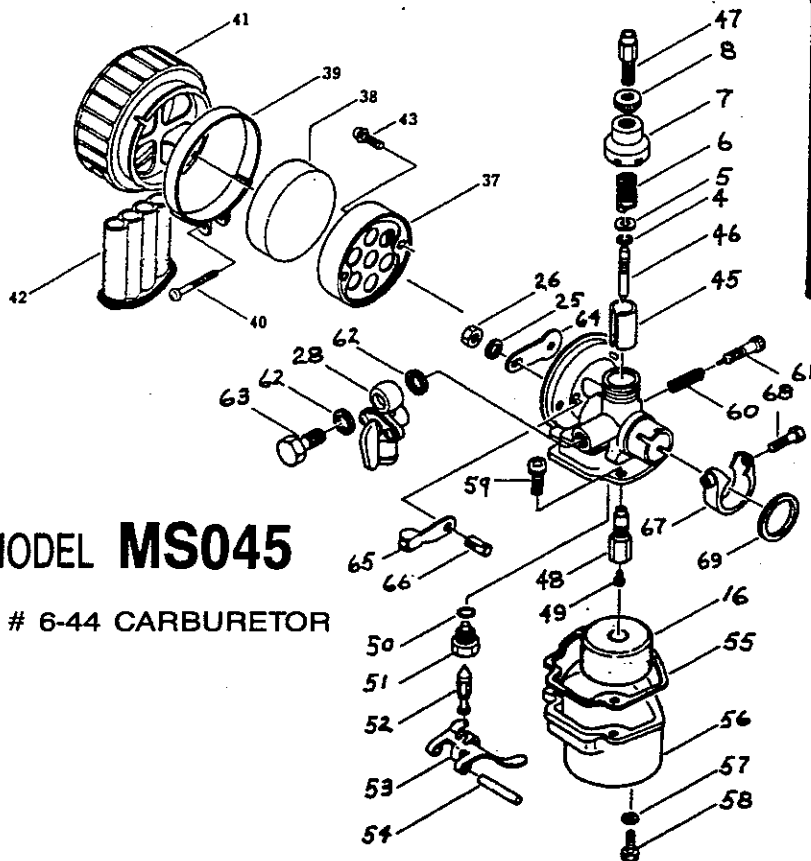

6. MODEL MS045

Ref. # 6-44 CARBURETOR