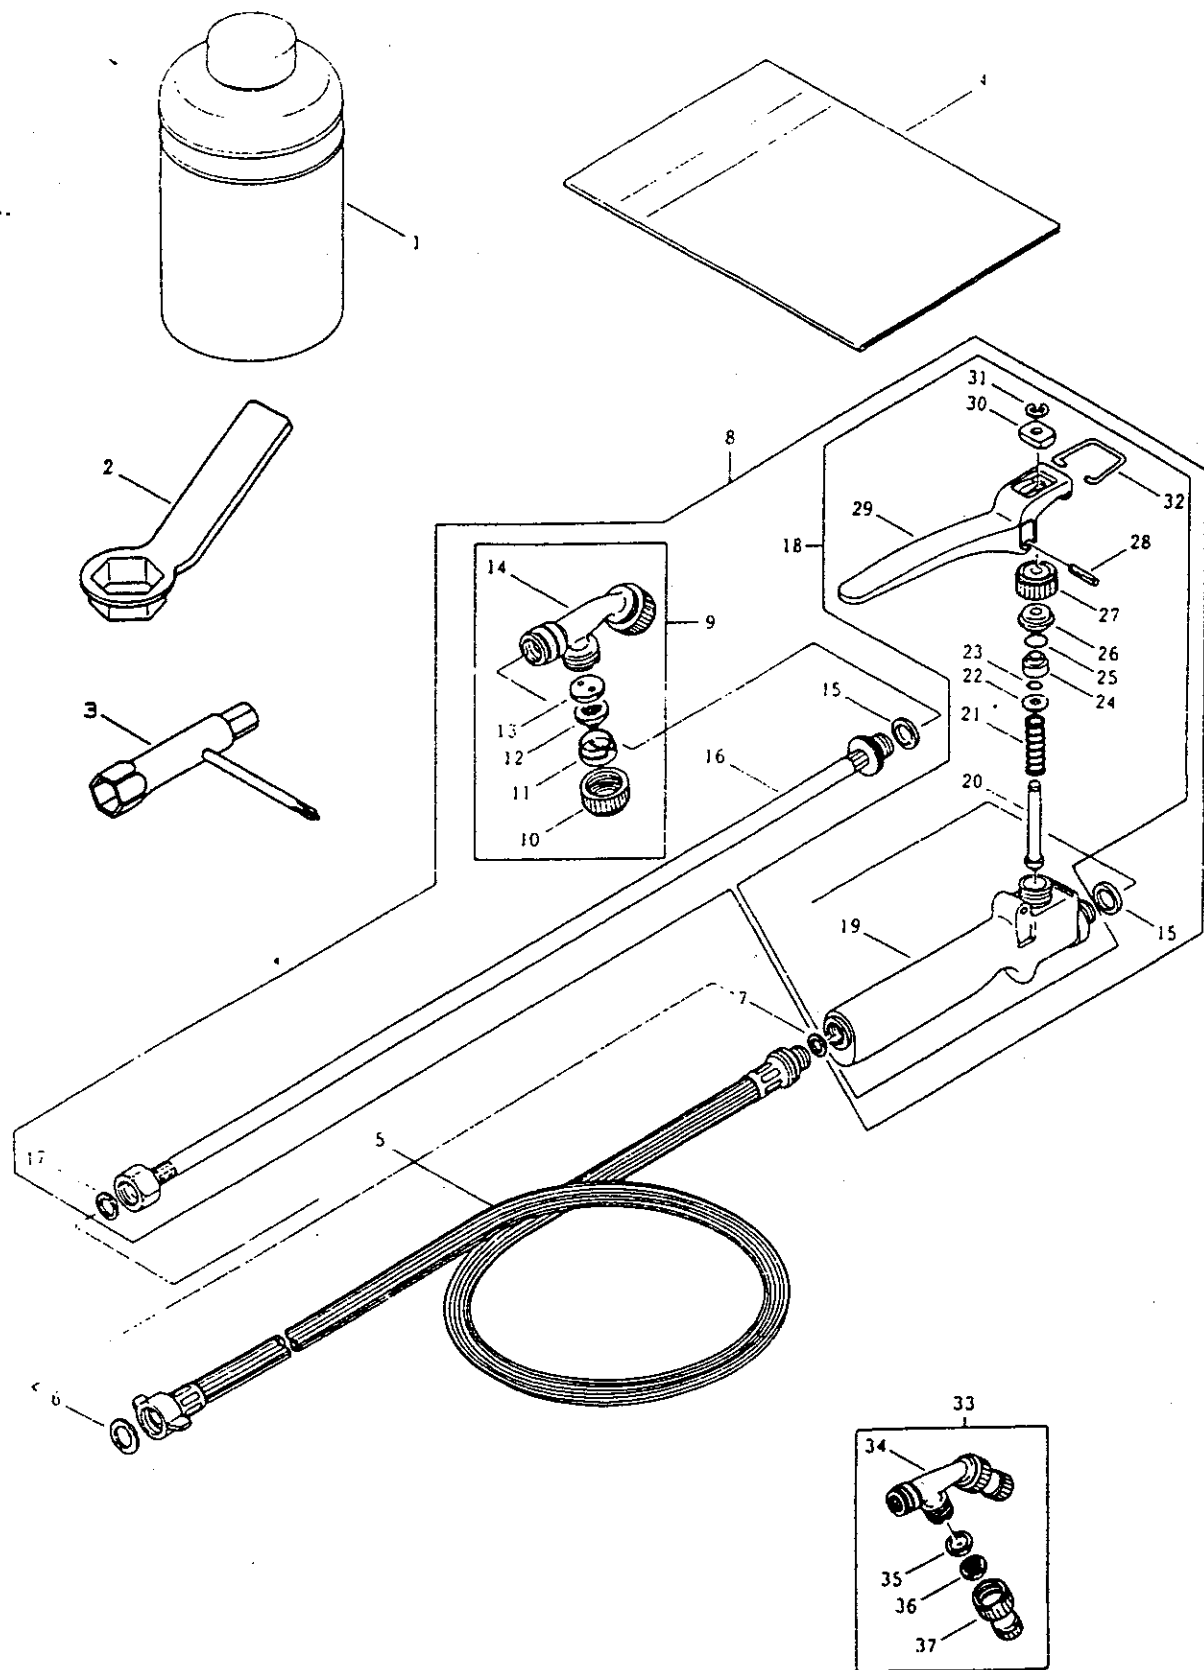

PARTS LIST

MODEL MS045 & MS045D

7. ACCESSORIES, OPTIONAL ACCESSORIES

MARUYAMA U.S., INC.

Ref. No.	Parts No.	Parts Name	Q'ty	Ref. No.	Parts No.	Parts Name	Q'ty
7-1	022540	Fuel blending bottle (0.50)	1			OPTIONAL ACCESSORIES	
7-2	022097	Box spanner (21)	1	7-33	996084	Nozzle ass'y (Driftless)	1
7-3	210418	Box spanner (19)	1	7-34	107487	• Nozzle pipe	1
7-4	113046	Instruction manual (MS045D)	1	7-35	107488	• Packing	2
	106372	Instruction manual (MS045)	1	7-36	107489	• Strainer	2
7-5	105633	Hose ass'y (7.5x1300L)	1	7-37	107490	• Nozzle tip, ass'y	2
7-6	100707	• Packing (01i.5x016xt2)	1				
7-7	100712	• Packing (07x010.5xt1.5)	1				
7-8	106357	Nozzle/wand ass'y					
7-9	814267	• Nozzle, ass'y	1				
7-10	103173	•• Cap	2				
7-11	103172	•• Orifice disc	2				
7-12	106358	•• Strainer	2				
7-13	106359	•• Packing	2				
7-14	103170	•• Nozzle pipe	1				
7-15	028819	• Packing (012x016xt2)	2				
7-16	106360	• Nozzle pipe (PF1/4)	1				
7-17	107615	• Packing (07.5x011xt2)	1				
7-18	814268	• Grip, ass'y	1				
7-19	106361	•• Grip (PF1/4)	1				
7-20	106362	•• Valve rod	1				
7-21	106363	•• Spring	1				
7-22	106364	•• Washer (05.5x09.7xt1)	1				
7-23	014180	•• O-ring (P5)	1				
7-24	106365	•• Bush	1				
7-25	011681	•• O-ring (P7)	1				
7-26	106366	•• Guide	1				
7-27	106367	•• Cap	1				
7-28	106368	•• Spring pin	1				
7-29	106369	•• Lever	1				
7-30	106370	•• Washer	1				
7-31	020381	•• E-ring	1				
7-32	106371	•• Lock	1