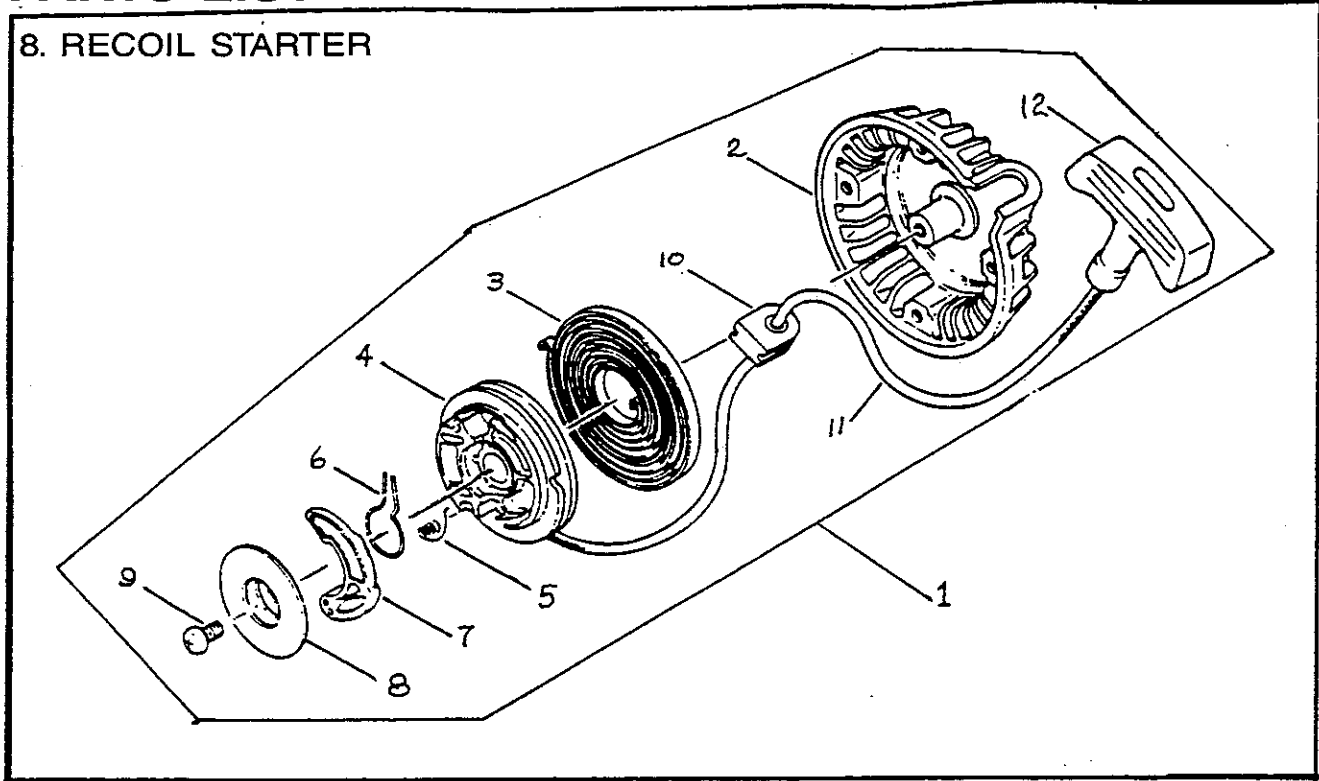

PARTS LIST

MODEL MS045 & MS045D

8. RECOIL STARTER

Ref. No.	Parts No.	Parts Name	Q'ty	Ref. No.	Parts No.	Parts Name	Q'ty
8-1	573970	Recoil starter, ass'y	1	8-6	943221	• Spring, brake	1
8-2	574008	• Recoil starter case	1	8-7	943220	• Pawl	1
8-3	574007	• Recoil spring	1	8-8	944328	• Retainer	1
8-4	944724	• Reel	1	8-9	944801	• Screw	1
8-5	943467	• Spring, pawl	1	8-10	944239	• Rope guide	1
				8-11	944240	Rope (890L)	1
				8-12	944241	• Grip	1