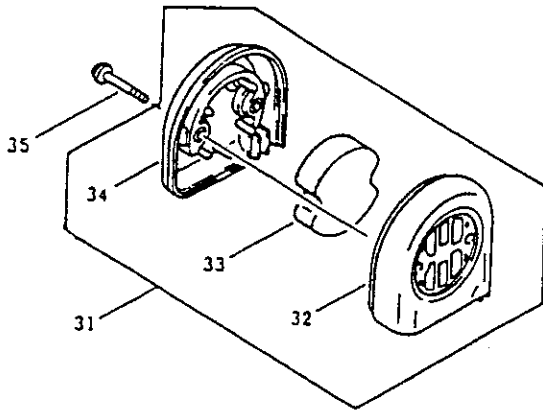

PARTS LIST

MODEL MS045D

5. ENGINE (CRANKCASE, CYLINDER)

(TF022H)

MARUYAMA U.S., INC.

Ref.No.	Parts No.	Parts Name	Q'ty	Ref.No.	Parts No.	Parts Name	Q'ty
5-1	111151	Engine, ass'y (TF022H-AG22)	1	5-38	577352	Muffler, ass'y	1
5-2	577347	Crankshaft, ass'y	1	5-39	573952	Washer	2
5-3	943597	• Needle bearing	1	5-40	577353	Nut (M5)	2
5-4	911320	Shim (t = 0.1)	AR	5-41	071090	Key	1
5-4	943128	Shim (t = 0.2)	AR	5-42	573964	Flywheel	1
5-4	943129	Shim (t = 0.4)	AR	5-43	573965	Ignition coil	1
5-4	943130	Shim (t = 0.6)	AR	5-44	943644	Bolt (M4 × 20)	2
5-5	944111	Ball bearing (6001V3)	2	5-45	573966	Grommet	1
5-6	577348	Crankcase, ass'y	1	5-46	943968	Grommet	1
5-7	573908	• Dowel pin	2	5-47	071190	Washer (M8)	1
5-8	071100	Dowel pin	2	5-48	071615	Spring washer (M8)	1
5-9	071099	Stud	4	5-49	943173	Nut (M8)	1
5-10	573179	Screw	4	5-50	573967	Grommet	1
5-11	573958	Oil seal	2	5-51	573985	Plate	1
5-12	577349	Flange	1	5-52	577354	Fan housing	1
5-13	573973	Screw (M5 × 16)	4	5-53	573986	Screw (M4 × 16)	4
5-14	573955	Piston	1	5-54	573079	Igniter	1
5-15	073343	Piston ring set	1	5-55	943579	Screw (M4 × 8)	1
5-16	943943	Piston pin	1	5-56	944794	Screw	4
5-17	943581	Snap ring	2	5-57	577355	Muffler protector	1
5-18	943589	Cylinder gasket	1	5-58	577356	Bolt	2
5-19	573948	Cylinder	1				
5-20	071692	Spring washer (M5)	4				
5-21	944415	Nut (M5)	4				
5-22	571472	Spark plug (BM7A)	1				
5-23	943771	Terminal	1				
5-24	943773	Plug cap	1				
5-25	573961	Gasket	1				
5-26	573960	Insulator	1				
5-27	573962	Gasket	1				
5-28	572912	Screw (M5 × 20)	2				
5-29	943738	Screw (M5 × 43)	2				
5-30	944004	Spring	1				
5-31	944795	Throttle wire	1				
5-32	577350	Washer	2				
5-33	573984	Shroud	1				
5-34	573989	Washer (φ 4.5 × φ 10 × t1.2)	2				
5-35	573988	Screw (M4 × 16)	2				
5-36	577351	Stud	2				
5-37	573951	Gasket	1				