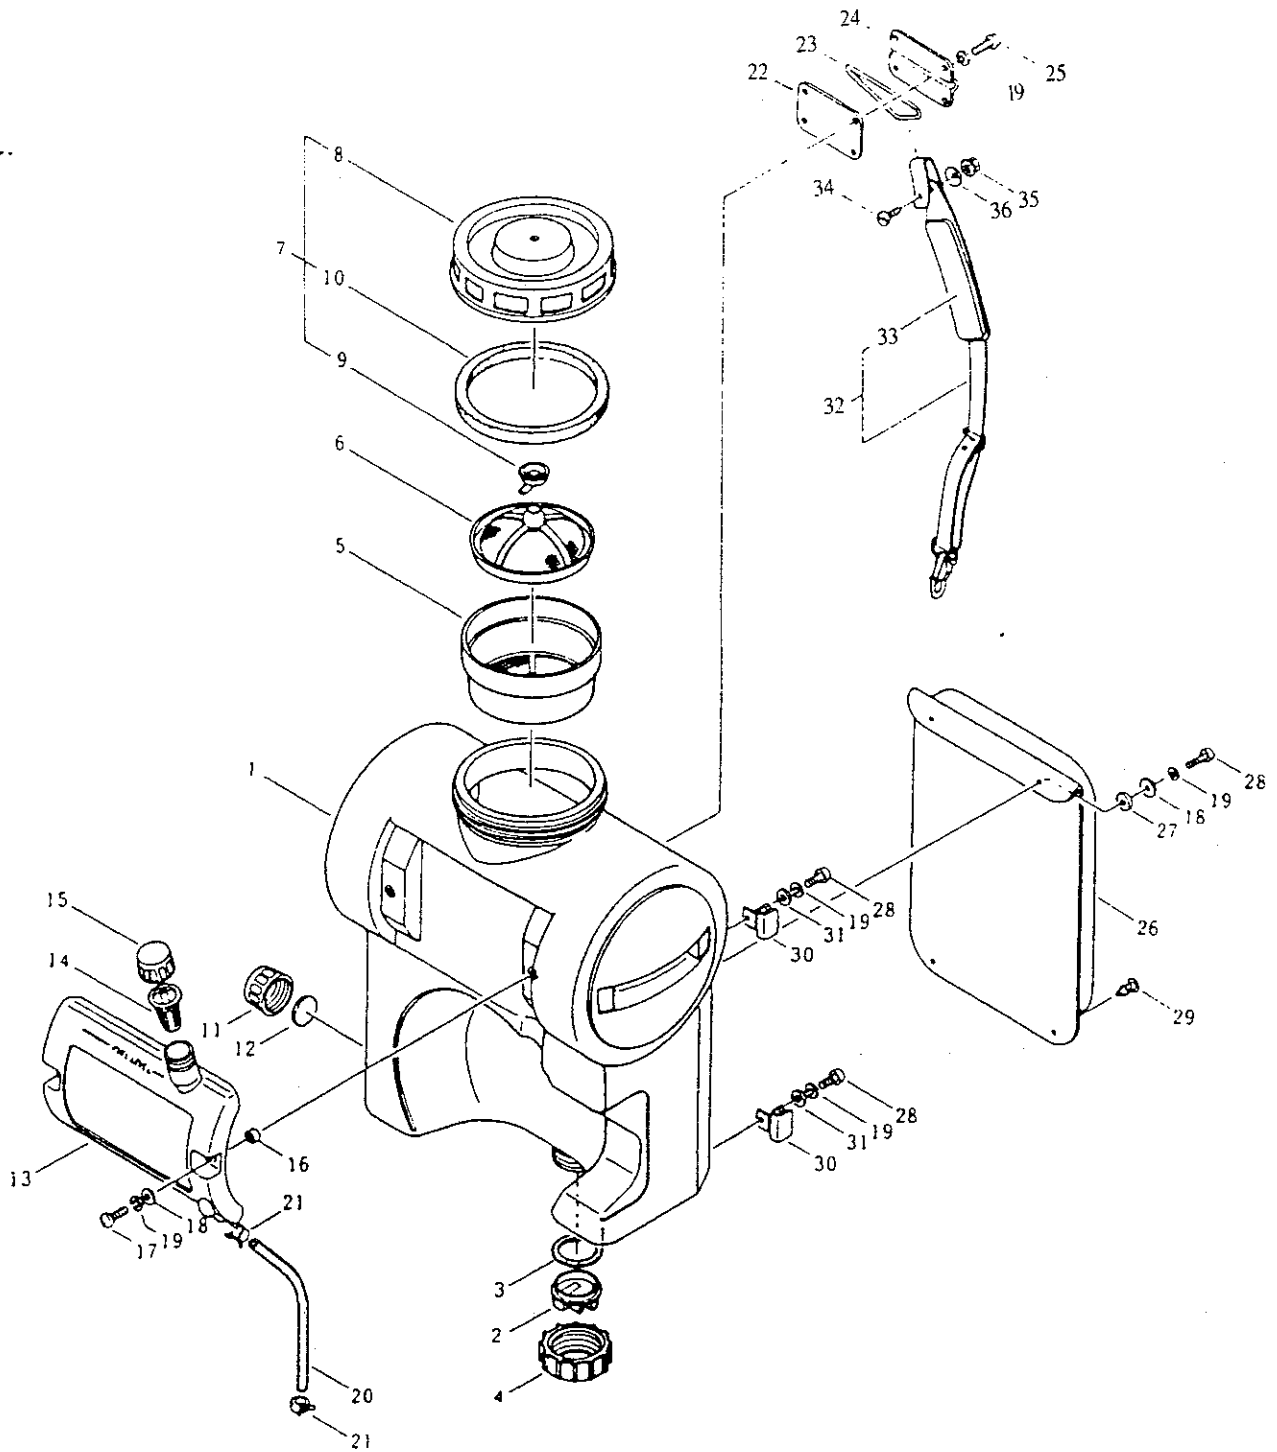

PARTS LIST

MODEL MS045 & MS045D

2. CHEMICAL TANK

Ref.No.	Parts No.	Parts Name	Q'ty	Ref.No.	Parts No.	Parts Name	Q'ty
2-1	106327	Chemical tank	1				
2-2	106329	Connector	1				
2-3	107176	Packing ($\phi 50 \times \phi 60 \times t3$)	1				
2-4	100466	Cap	1				
2-5	106330	Strainer	1				
2-6	102623	Strainer	1				
2-7	106331	Cap, chemical tank, ass'y	1				
2-8	106332	• Cap, chemical tank	1				
2-9	022363	• Inner cap	1				
2-10	022362	• Packing ($\phi 150 \times \phi 170 \times t10$)	1				
2-11	106333	Blind cap	1				
2-12	029299	Blind packing ($\phi 36 \times t3$)	1				
2-13	106335	Fuel tank	1				
2-14	106920	Strainer	1				
2-15	028391	Cap	1				
2-16	106344	Collar	2				
2-17	081465	Screw (M6 $\times$ 18)	2				
2-18	019056	Washer ($\phi 6.5 \times \phi 18 \times t1$)	4				
2-19	012502	Spring washer (M6)	10				
2-20	105334	Vinyl hose ($\phi 7 \times \phi 11 \times 125L$)	1				
2-21	105335	Hose band (# 10)	2				
2-22	106349	Plate	1				
2-23	029306	Strap hook	1				
2-24	106350	Bracket	1				
2-25	081452	Screw (M6 $\times$ 10)	4				
2-26	106351	Cushion pad	1				
2-27	106352	Packing ($\phi 5.5 \times \phi 16 \times t1.5$)	2				
2-28	081453	Screw (M6 $\times$ 12)	4				
2-29	101863	Fastener	2				
2-30	106353	Clip	2				
2-31	013754	Washer (M6)	2				
2-32	108466	Knapsack strap, ass'y	2				
2-33	019874	• Shoulder pad	2				
2-34	020654	Bolt (M6)	2				
2-35	100420	Nut (M6)	2				
2-36	100603	Washer (M6)	2