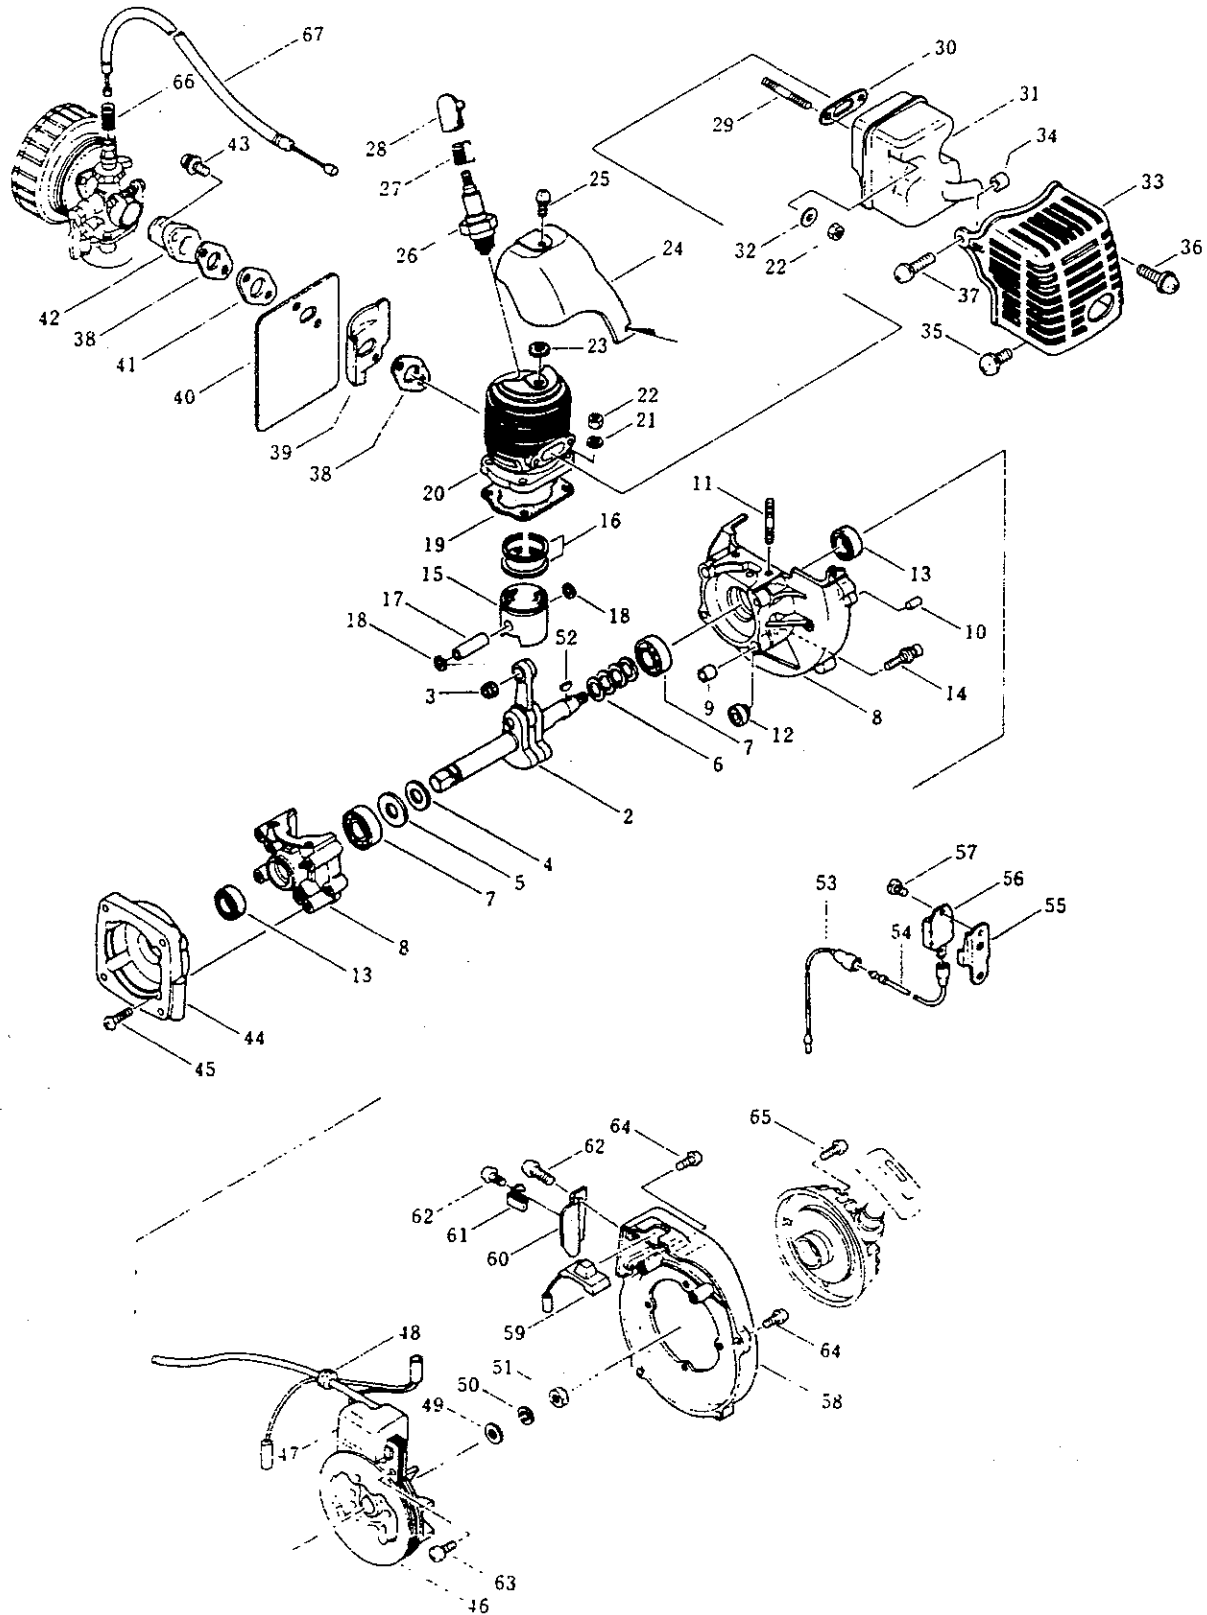

PARTS LIST

MODEL MS045

4. ENGINE (CRANKCASE, CYLINDER)

(KT12X)

MARUYAMA U.S., INC.

Ref.No.	Parts No.	Parts Name	Q'ty	Ref.No.	Parts No.	Parts Name	Q'ty
4-1	107367	Engine (KT12X)	1	4-38	943170	Gasket	2
4-2	944788	Crankshaft, ass'y	1	4-39	944091	Cylinder cover	1
4-3	943597	Needle bearing	1	4-40	944101	Gasket	1
4-4	911322	Washer	1	4-41	943992	Insulator	1
4-5	911323	Washer	1	4-42	943169	Inlet pipe	1
4-6	911320	Shim (t0.1)	AR	4-43	943978	Screw	2
4-6	943128	Shim (t0.2)	AR	4-44	943650	Case	1
4-6	943129	Shim (t0.4)	AR	4-45	943575	Screw	4
4-6	943130	Shim (t0.6)	AR	4-46	944583	Flywheel	1
4-7	944111	Ball bearing (6001V3)	2	4-47	944584	Ignition coil	1
4-8	944789	Crankcase, ass'y	1	4-48	943994	Grommet	1
4-9	071098	Dowel pin	2	4-49	901564	Washer	1
4-10	071100	Dowel pin	2	4-50	943142	Spring washer	1
4-11	071554	Stud	4	4-51	943173	Nut	1
4-12	944790	Damper	1	4-52	071090	Key	1
4-13	911325	Oil seal	2	4-53	943998	Lead wire	1
4-14	943190	Screw	4	4-54	944110	Lead wire	1
4-15	943580	Piston	1	4-55	944109	Bracket	1
4-16	073343	Piston ring set	1	4-56	944108	Igniter	1
4-17	943943	Piston pin	1	4-57	943894	Screw	1
4-18	943581	Snap ring	2	4-58	944793	Spiral case	1
4-19	943589	Gasket	1	4-59	943161	Stop switch	1
4-20	944582	Cylinder	1	4-60	943995	Cylinder cover	1
4-21	901518	Spring washer	4	4-61	944113	Clamp	1
4-22	943265	Nut	6	4-62	943458	Screw	2
4-23	943188	Gasket	1	4-63	943644	Screw	2
4-24	943197	Cylinder cover	1	4-64	943574	Screw	4
4-25	943987	Screw	1	4-65	944794	Screw	4
4-26	943643	Spark plug (BM6)	1	4-66	944004	Spring	1
4-27	943771	Spring	1	4-67	944795	Throttle cable	1
4-28	943773	Plug cap	1				
4-29	943571	Stud	2				
4-30	943468	Gasket	1				
4-31	944791	Muffler, ass'y	1				
4-32	071104	Washer	2				
4-33	944585	Muffler cover	1				
4-34	944586	Collar	1				
4-35	944792	Screw	1				
4-36	944125	Screw	1				
4-37	944126	Screw	1