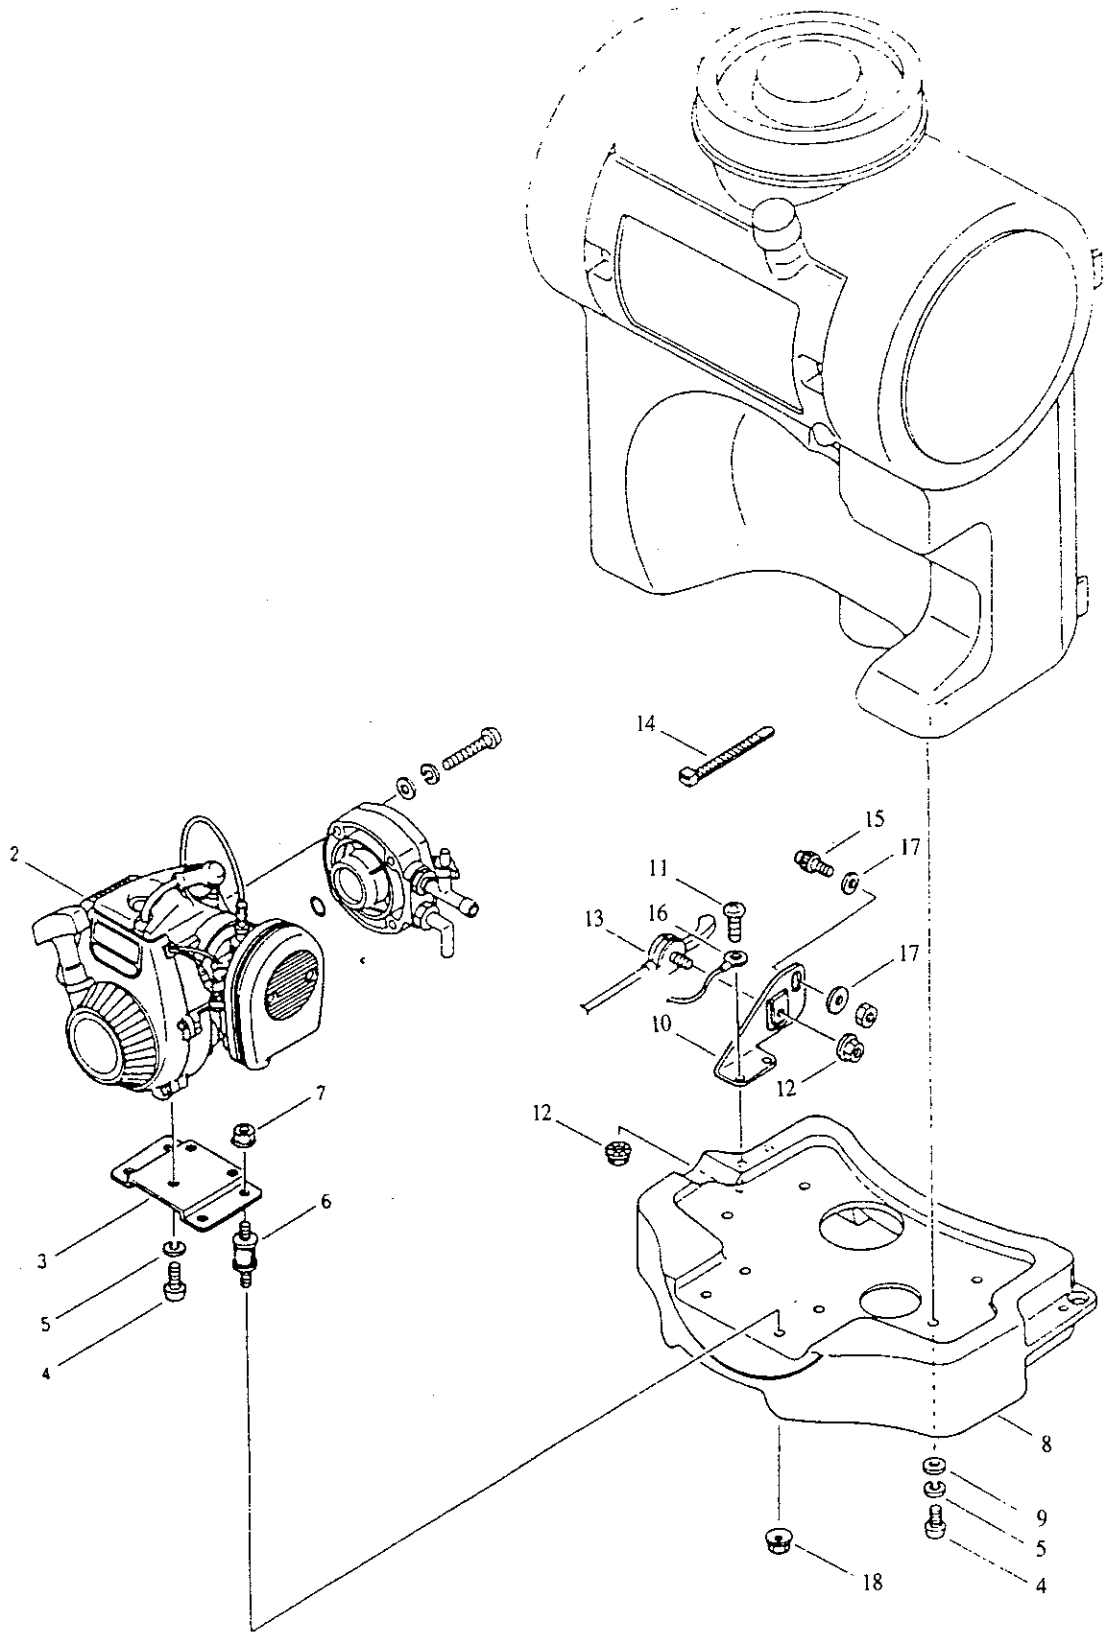

PARTS LIST

MODEL MS045 & MS045D

1. MAIN BODY

MARUYAMA U.S., INC.