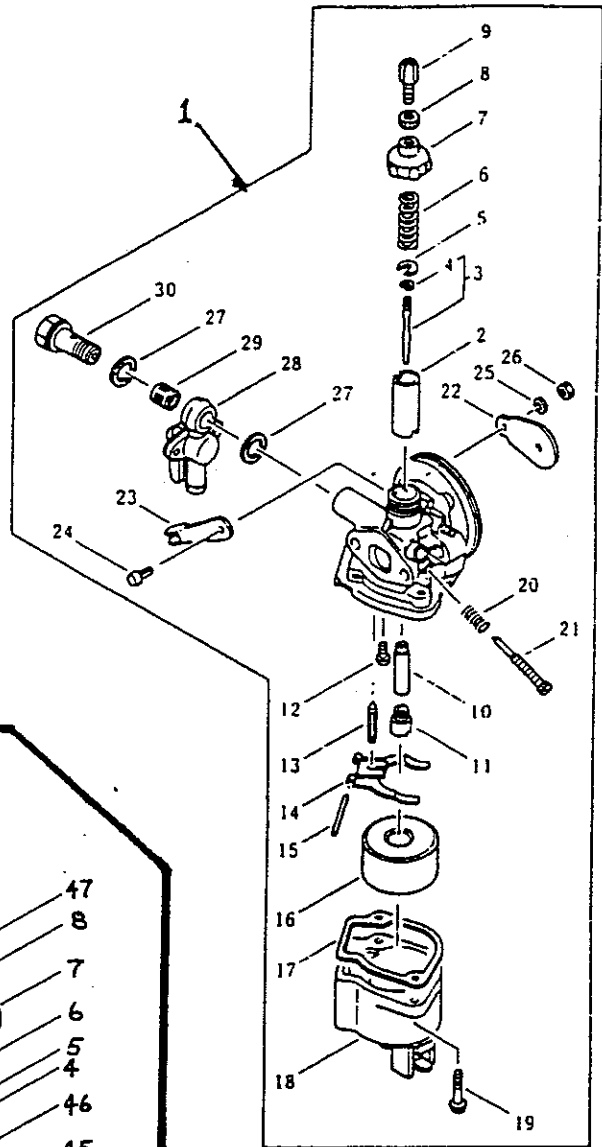

6. MODEL MS045D

Ref. # 6-1 CARBURETOR

6. MODEL MS045

Ref. # 6-44 CARBURETOR

Ref. No.	Parts No.	Parts Name	Q'ty	Ref. No.	Parts No.	Parts Name	Q'ty
6-1	544357	Carburetor, ass'y	1	6-41	943591	Air cleaner cap	1
6-2	573994	• Throttle valve	1	6-42	943592	Air duct	1
6-3	573993	• Jet needle	1	6-43	943577	Screw	2
6-4	071145	• Snap ring	1	6-44	944796	Carburetor ass'y complete	1
6-5	943167	• Retainer valve	1	6-45	944588	Throttle valve	1
6-6	071253	• Throttle spring	1	6-46	944107	Jet needle	1
6-7	071252	• Body cap	1	6-47	944096	Adjuster	1
6-8	071149	• Lock nut	1	6-48	943658	Needle jet	
6-9	573992	• Cable adjuster	1	6-49	943166	Main jet	
6-10	577358	• Needle jet	1	6-50	943656	O-ring	
6-11	577359	• Main jet (#50)	1	6-51	944103	Valve seat	
6-12	944322	• Screw (M3x6)	1	6-52	944090	Needle valve	
6-13	944320	• Needle valve	1	6-53	943277	Float lever	
6-14	573189	• Arm	1	6-54	943063	Float pin	
6-15	943512	• Hinge pin	1	6-55	943184	Gasket	
6-16	944106	• Float	1	6-56	944100	Float chamber	
6-17	944323	• Gasket	1	6-57	071131	Gasket	
6-18	944324	• Float chamber	1	6-58	071434	Drain screw	
6-19	943896	• Screw (M4x16)	2	6-59	943577	Screw	
6-20	943196	• Spring	1	6-60	943192	Spring	
6-21	944316	• Slow stop screw	1	6-61	943211	Idle stop screw	
6-22	944314	• Valve	1	6-62	944105	Gasket	
6-23	944478	• Choke lever	1	6-63	944097	Banjo bolt	
6-24	944313	• Bolt	1	6-64	944092	Choke valve	
6-25	944102	• Washer	1	6-65	944094	Choke lever	
6-26	071153	• Nut	1	6-66	071263	Bolt	
6-27	944482	• Gasket	2	6-67	944093	Body Band	
6-28	944104	• Fuel valve, ass'y	1	6-68	071259	Bolt	
6-29	944481	• Filter	1	6-69	944089	Gasket	
6-30	944480	• Eye bolt	1				
6-31	574002	Air cleaner, ass'y	1				
6-32	574003	• Air cleaner case	1				
6-33	943483	• Air filter	1				
6-34	574004	• Air filter cap	1				
6-35	574005	Screw (M4x40)	2				
6-36	943590	Air Cleaner, ass'y	1				
6-37	943193	Air cleaner case	1				
6-38	943194	Element	1				
6-39	944797	Band	1				
6-40	944798	Screw	1				