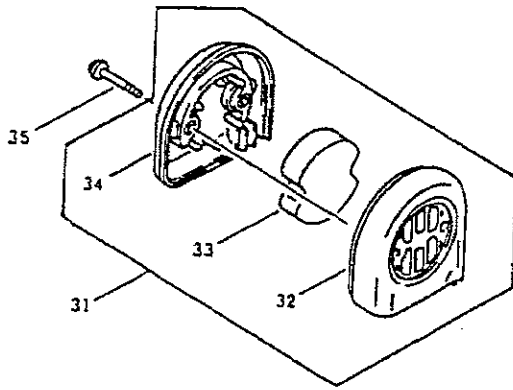

PARTS LIST

MODEL MS045D

5. ENGINE (CRANKCASE, CYLINDER)

(TF022H)

MARUYAMA U.S., INC.

Ref.No.	Parts No.	Parts Name	Q'ty	Ref.No.	Parts No.	Parts Name	Q'ty
5-1	111151	Engine, ass'y (TFO22H-AG22)	1	5-38	577352	Muffler, ass'y	1
5-2	577347	Crankshaft, ass'y	1	5-39	573952	Washer	2
5-3	943597	• Needle bearing	1	5-40	577353	Nut (M5)	2
5-4	911320	Shim (t = 0.1)	AR	5-41	071090	Key	1
5-4	943128	Shim (t = 0.2)	AR	5-42	573964	Flywheel	1
5-4	943129	Shim (t = 0.4)	AR	5-43	573965	Ignition coil	1
5-4	943130	Shim (t = 0.6)	AR	5-44	943644	Bolt (M4 × 20)	2
5-5	944111	Ball bearing (6001V3)	2	5-45	573966	Grommet	1
5-6	577348	Crankcase, ass'y	1	5-46	943968	Grommet	1
5-7	573908	• Dowel pin	2	5-47	071190	Washer (M8)	1
5-8	071100	Dowel pin	2	5-48	071615	Spring washer (M8)	1
5-9	071099	Stud	4	5-49	943173	Nut (M8)	1
5-10	573179	Screw	4	5-50	573967	Grommet	1
5-11	573958	Oil seal	2	5-51	573985	Plate	1
5-12	577349	Flange	1	5-52	577354	Fan housing	1
5-13	573973	Screw (M5 × 16)	4	5-53	573986	Screw (M4 × 16)	4
5-14	573955	Piston	1	5-54	573079	Igniter	1
5-15	073343	Piston ring set	1	5-55	943579	Screw (M4 × 8)	1
5-16	943943	Piston pin	1	5-56	944794	Screw	4
5-17	943581	Snap ring	2	5-57	577355	Muffler protector	1
5-18	943589	Cylinder gasket	1	5-58	577356	Bolt	2
5-19	573948	Cylinder	1				
5-20	071692	Spring washer (M5)	4				
5-21	944415	Nut (M5)	4				
5-22	571472	Spark plug (BM7A)	1				
5-23	943771	Terminal	1				
5-24	943773	Plug cap	1				
5-25	573961	Gasket	1				
5-26	573960	Insulator	1				
5-27	573962	Gasket	1				
5-28	572912	Screw (M5 × 20)	2				
5-29	943738	Screw (M5 × 43)	2				
5-30	944004	Spring	1				
5-31	944795	Throttle wire	1				
5-32	577350	Washer	2				
5-33	573984	Shroud	1				
5-34	573989	Washer (φ 4.5 × φ 10 × t1.2)	2				
5-35	573988	Screw (M4 × 16)	2				
5-36	577351	Stud	2				
5-37	573951	Gasket	1				