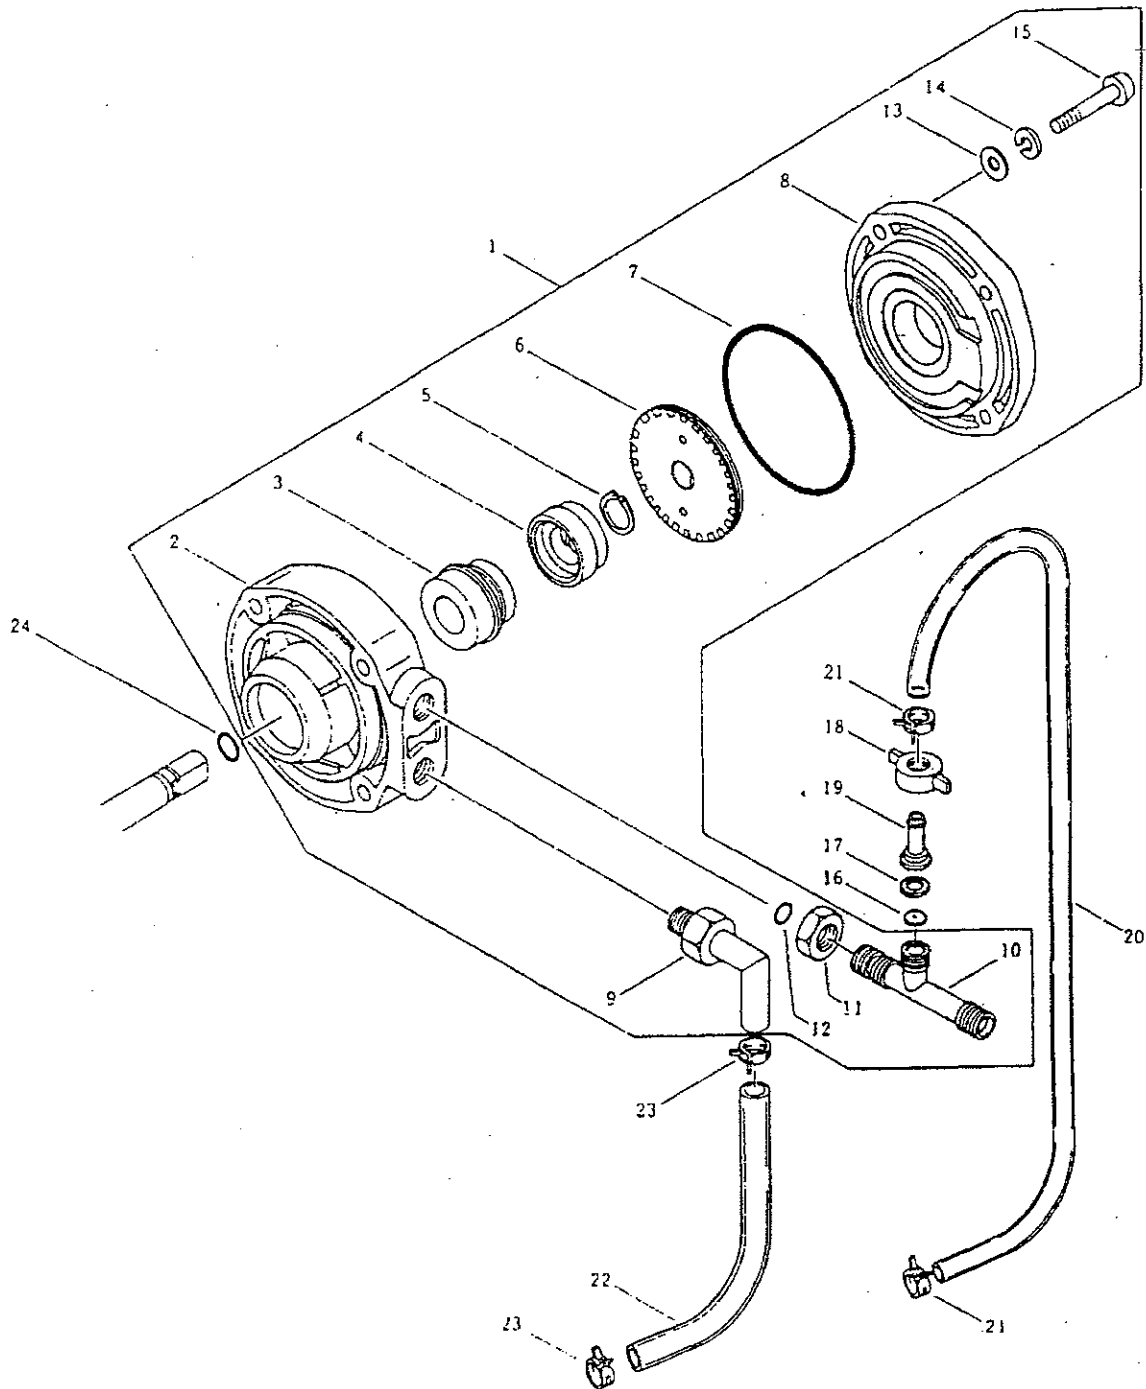

PARTS LIST

MODEL MS045 & MS045D

3. POWER SPRAYER

MARUYAMA U.S., INC.

Ref.No.	Parts No.	Parts Name	Q'ty	Ref.No.	Parts No.	Parts Name	Q'ty
3-1	106320	Pump, ass'y	1				
3-2	106275	• Casing	1				
3-3	107421	• Mechanical seal	1				
3-4	107201	• Holder	1				
3-5	106323	• C-shaped snap ring (S12)	1				
3-6	107202	• Impeller (57x3.5Tx12)	1				
3-7	014033	• O-ring (S67)	1				
3-8	106276	• Casing cover	1				
3-9	106325	• Elbow (PF1/4)	1				
3-10	106326	• T-joint (PF1/4)	1				
3-11	025604	• Nut (PF1/4)	1				
3-12	011343	• O-ring (P10A)	1				
3-13	065005	• Washer (M6)	4				
3-14	105849	• Spring washer (M6)	4				
3-15	088348	• Screw (M6 × 45)	4				
3-16	100704	Nozzle plate (φ 1.0 × φ 8.2 × t1)	1				
3-17	100703	Packing (φ 6 × φ 11.5 × t2.5)	1				
3-18	023266	Hose coupling (F) (PF1/4)	1				
3-19	106346	Inner core	1				
3-20	106347	Vinyl hose (φ 5 × φ 8 × 400L)	1				
3-21	106348	Hose band (# 4)	2				
3-22	105336	Vinyl hose (φ 10 × φ 15 × 180L)	1				
3-23	103033	Hose band (# 27)	2				
3-24	013963	O-ring (S10)	1				