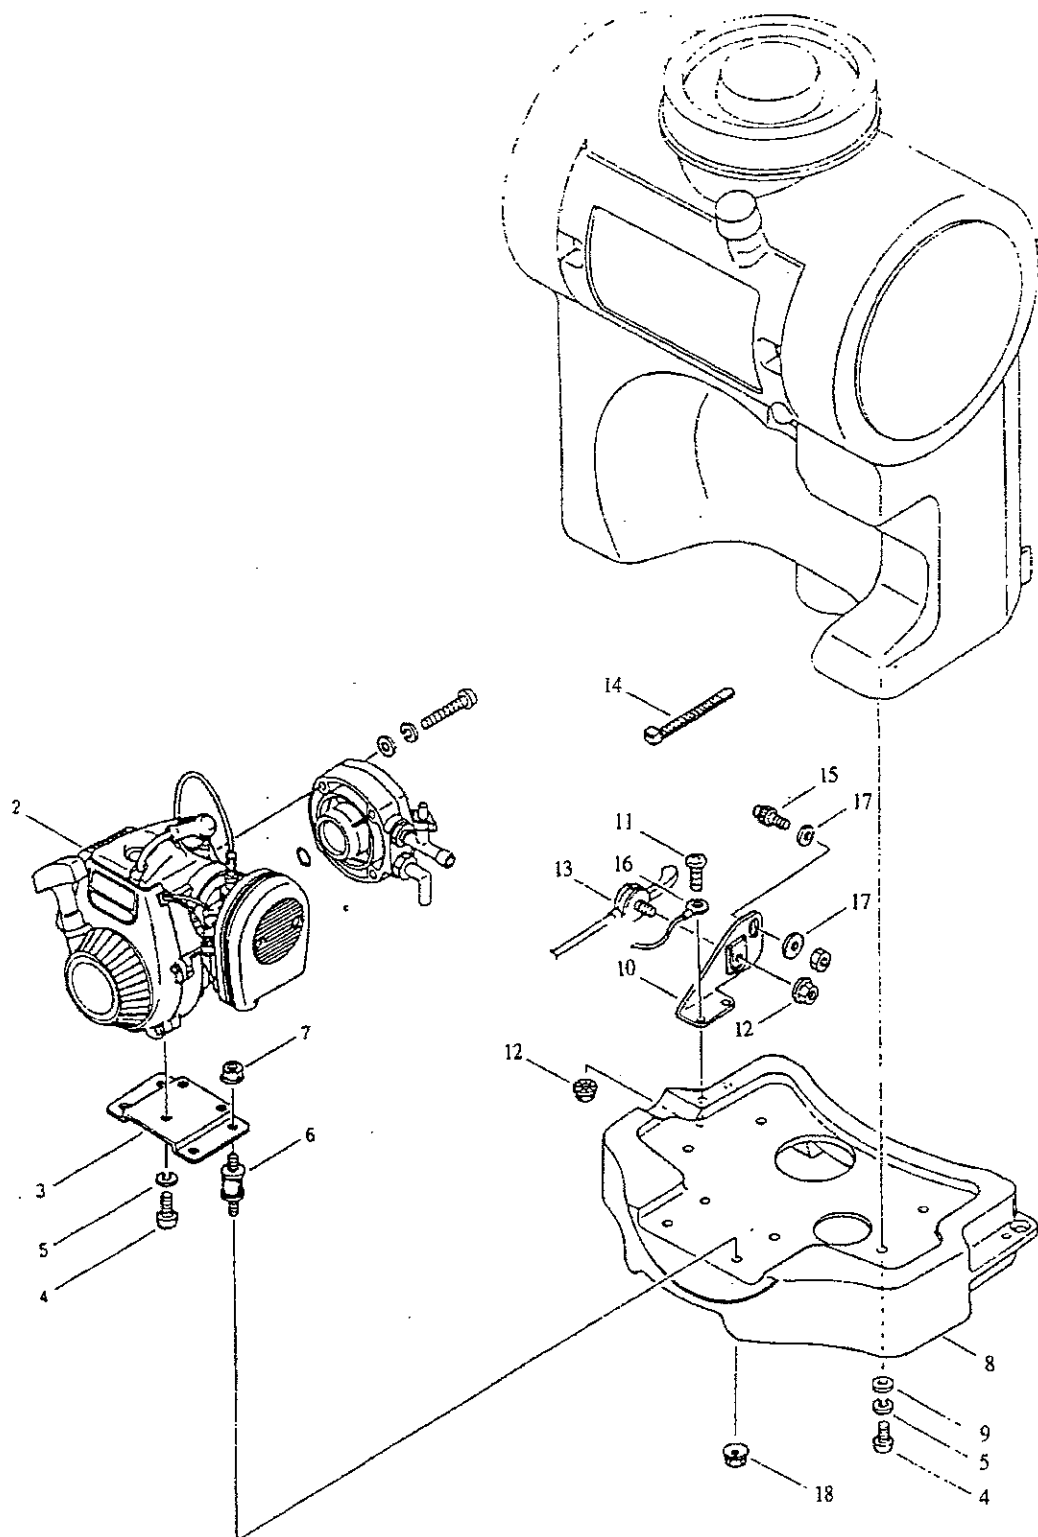

PARTS LIST

MODEL MS045 & MS045D

1. MAIN BODY

MARUYAMA U.S., INC.

© 1990 10 Printed In Japan