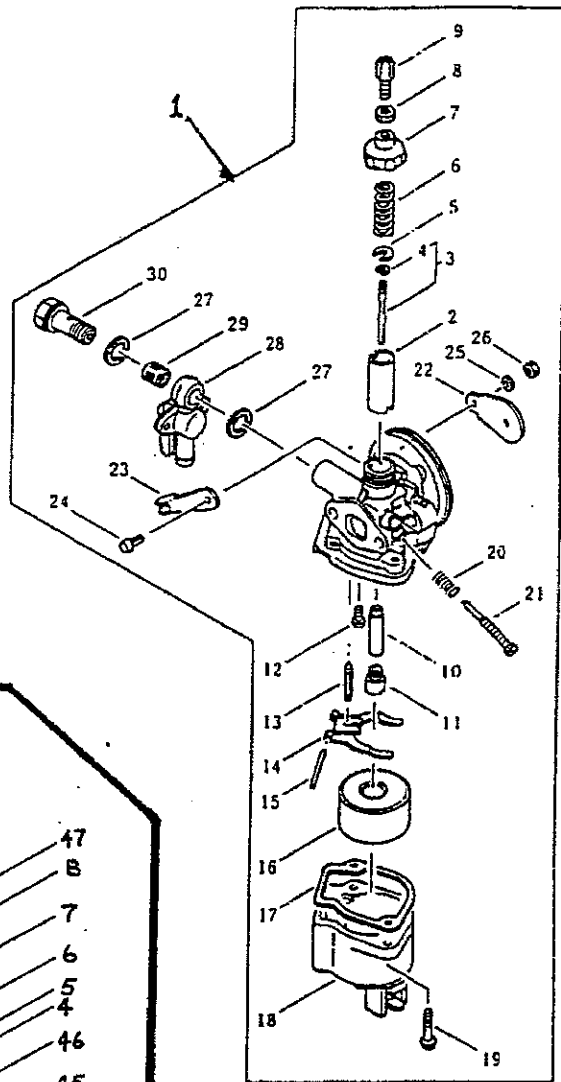

6. MODEL MS045

Ref. # 6-44 CARBURETOR