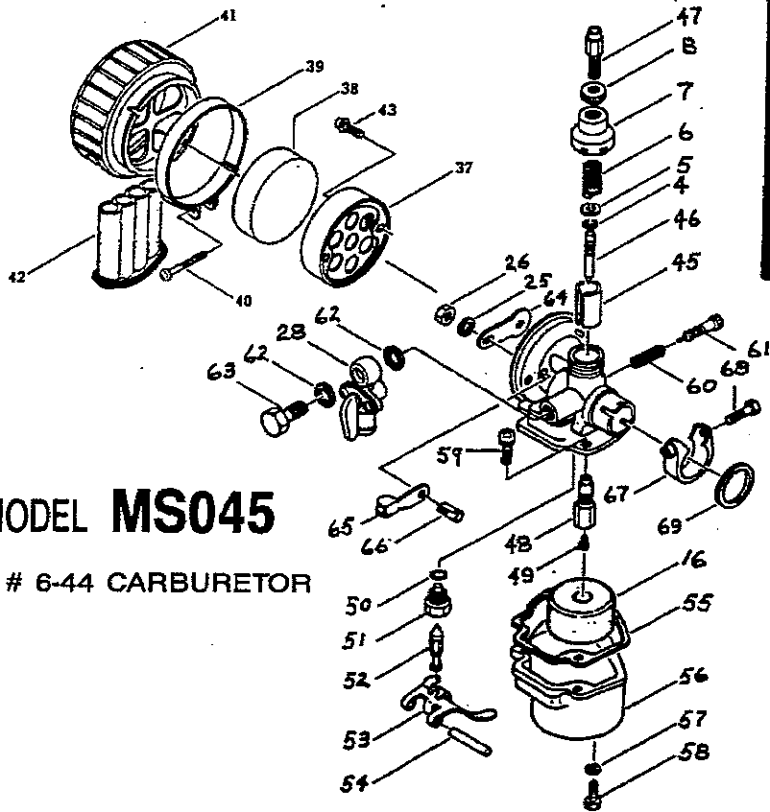

6. MODEL MS045

Ref. # 6-44 CARBURETOR