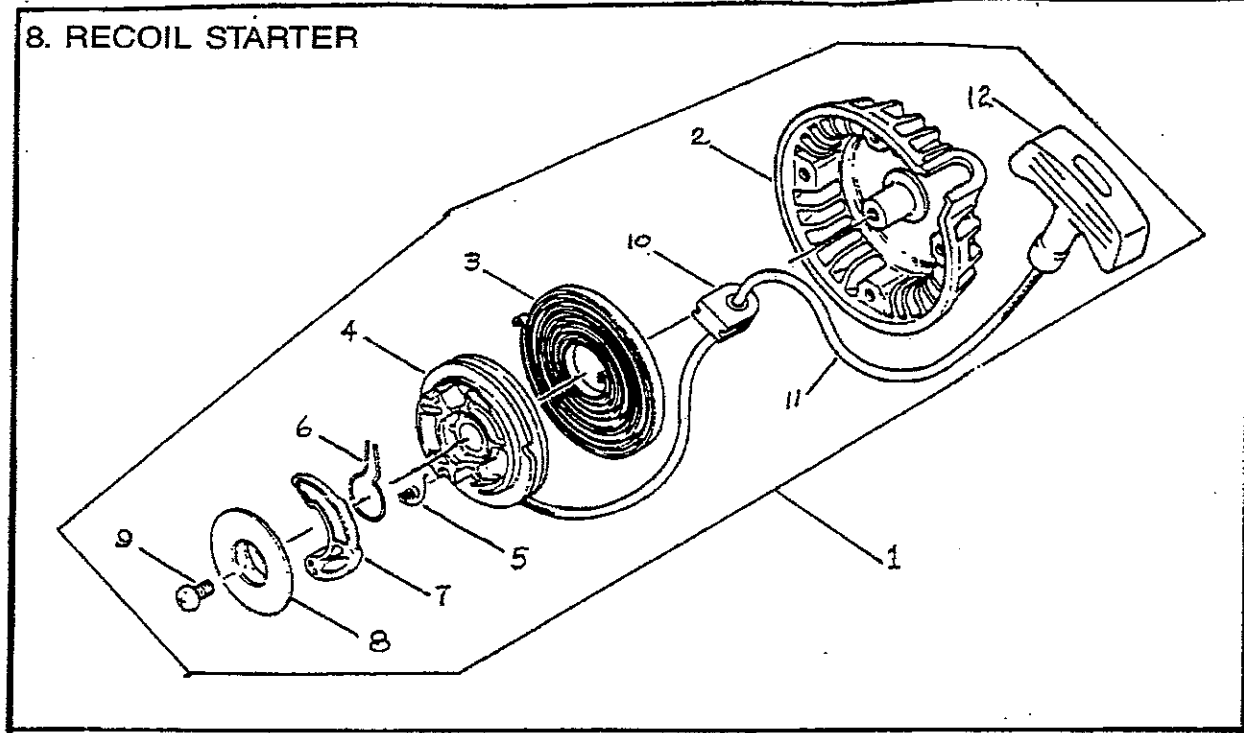

PARTS LIST

MODEL MS045 & MS045D

8. RECOIL STARTER

Ref. No.	Parts No.	Parts Name	Q'ty	Ref. No.	Parts No.	Parts Name	Q'ty
8-1	573970	Recoil starter, ass'y	1	8-6	943221	• Spring, brake	1
8-2	574008	• Recoil starter case	1	8-7	943220	• Pawl	1
8-3	574007	• Recoil spring	1	8-8	944328	• Retainer	1
8-4	944724	• Reel	1	8-9	944801	• Screw	1
8-5	943467	• Spring, pawl	1	8-10	944239	• Rope guide	1
				8-11	944240	Rope (890L)	1
				8-12	944241	• Grip	1