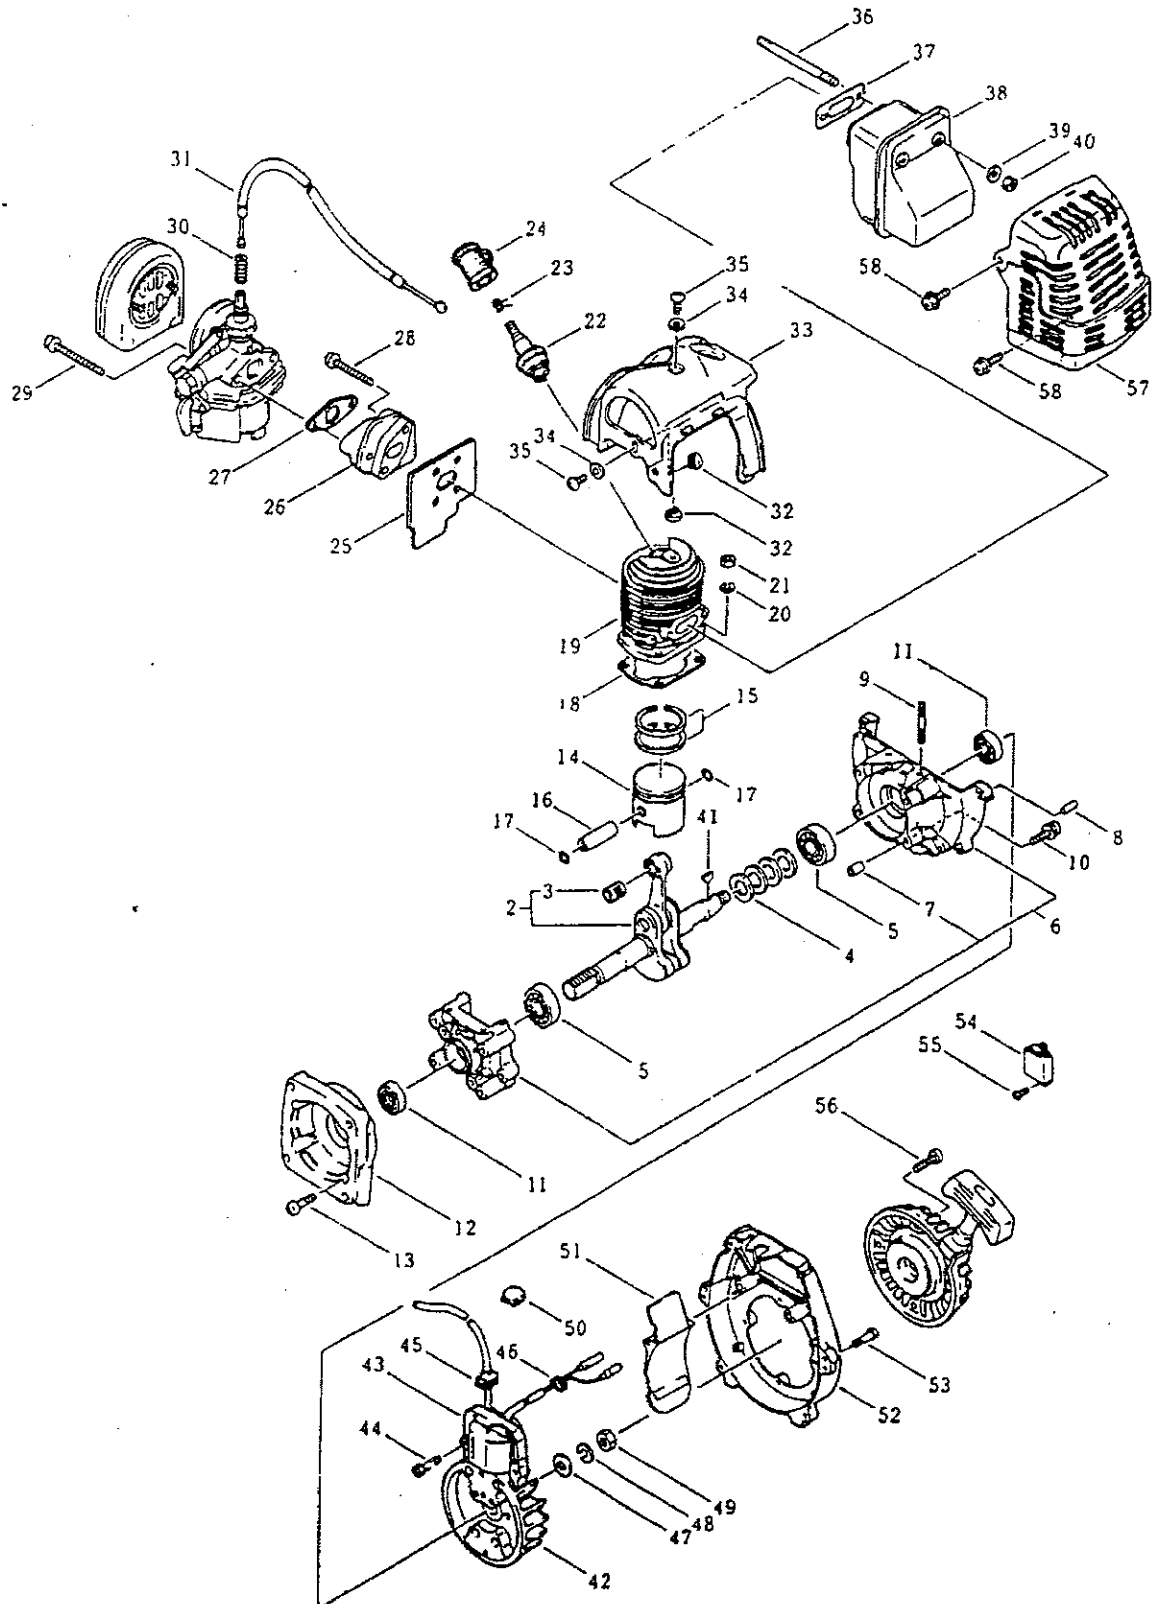

PARTS LIST

MODEL MS045D

5. ENGINE (CRANKCASE, CYLINDER)

(TF022H)

MARUYAMA U.S., INC.

Ref.No.	Parts No.	Parts Name	Q'ty	Ref.No.	Parts No.	Parts Name	Q'ty
5-1	111151	Engine, ass'y (TFO22H-AG22)	1	5-38	577352	Muffler, ass'y	1
5-2	577347	Crankshaft, ass'y	1	5-39	573952	Washer	2
5-3	943597	• Needle bearing	1	5-40	577353	Nut (M5)	2
5-4	911320	Shim (t = 0.1)	AR	5-41	071090	Key	1
5-4	943128	Shim (t = 0.2)	AR	5-42	573964	Flywheel	1
5-4	943129	Shim (t = 0.4)	AR	5-43	573965	Ignition coil	1
5-4	943130	Shim (t = 0.6)	AR	5-44	943644	Bolt (M4 × 20)	2
5-5	944111	Ball bearing (6001V3)	2	5-45	573966	Grommet	1
5-6	577348	Crankcase, ass'y	1	5-46	943968	Grommet	1
5-7	573908	• Dowel pin	2	5-47	071190	Washer (M8)	1
5-8	071100	Dowel pin	2	5-48	071615	Spring washer (M8)	1
5-9	071099	Stud	4	5-49	943173	Nut (M8)	1
5-10	573179	Screw	4	5-50	573967	Grommet	1
5-11	573958	Oil seal	2	5-51	573985	Plate	1
5-12	577349	Flange	1	5-52	577354	Fan housing	1
5-13	573973	Screw (M5 × 16)	4	5-53	573986	Screw (M4 × 16)	4
5-14	573955	Piston	1	5-54	573079	Igniter	1
5-15	073343	Piston ring set	1	5-55	943579	Screw (M4 × 8)	1
5-16	943943	Piston pin	1	5-56	944794	Screw	4
5-17	943581	Snap ring	2	5-57	577355	Muffler protector	1
5-18	943589	Cylinder gasket	1	5-58	577356	Bolt	2
5-19	573948	Cylinder	1				
5-20	071692	Spring washer (M5)	4				
5-21	944415	Nut (M5)	4				
5-22	571472	Spark plug (BM7A)	1				
5-23	943771	Terminal	1				
5-24	943773	Plug cap	1				
5-25	573961	Gasket	1				
5-26	573960	Insulator	1				
5-27	573962	Gasket	1				
5-28	572912	Screw (M5 × 20)	2				
5-29	943738	Screw (M5 × 43)	2				
5-30	944004	Spring	1				
5-31	944795	Throttle wire	1				
5-32	577350	Washer	2				
5-33	573984	Shroud	1				
5-34	573989	Washer (φ 4.5 × φ 10 × t1.2)	2				
5-35	573988	Screw (M4 × 16)	2				
5-36	577351	Stud	2				
5-37	573951	Gasket	1