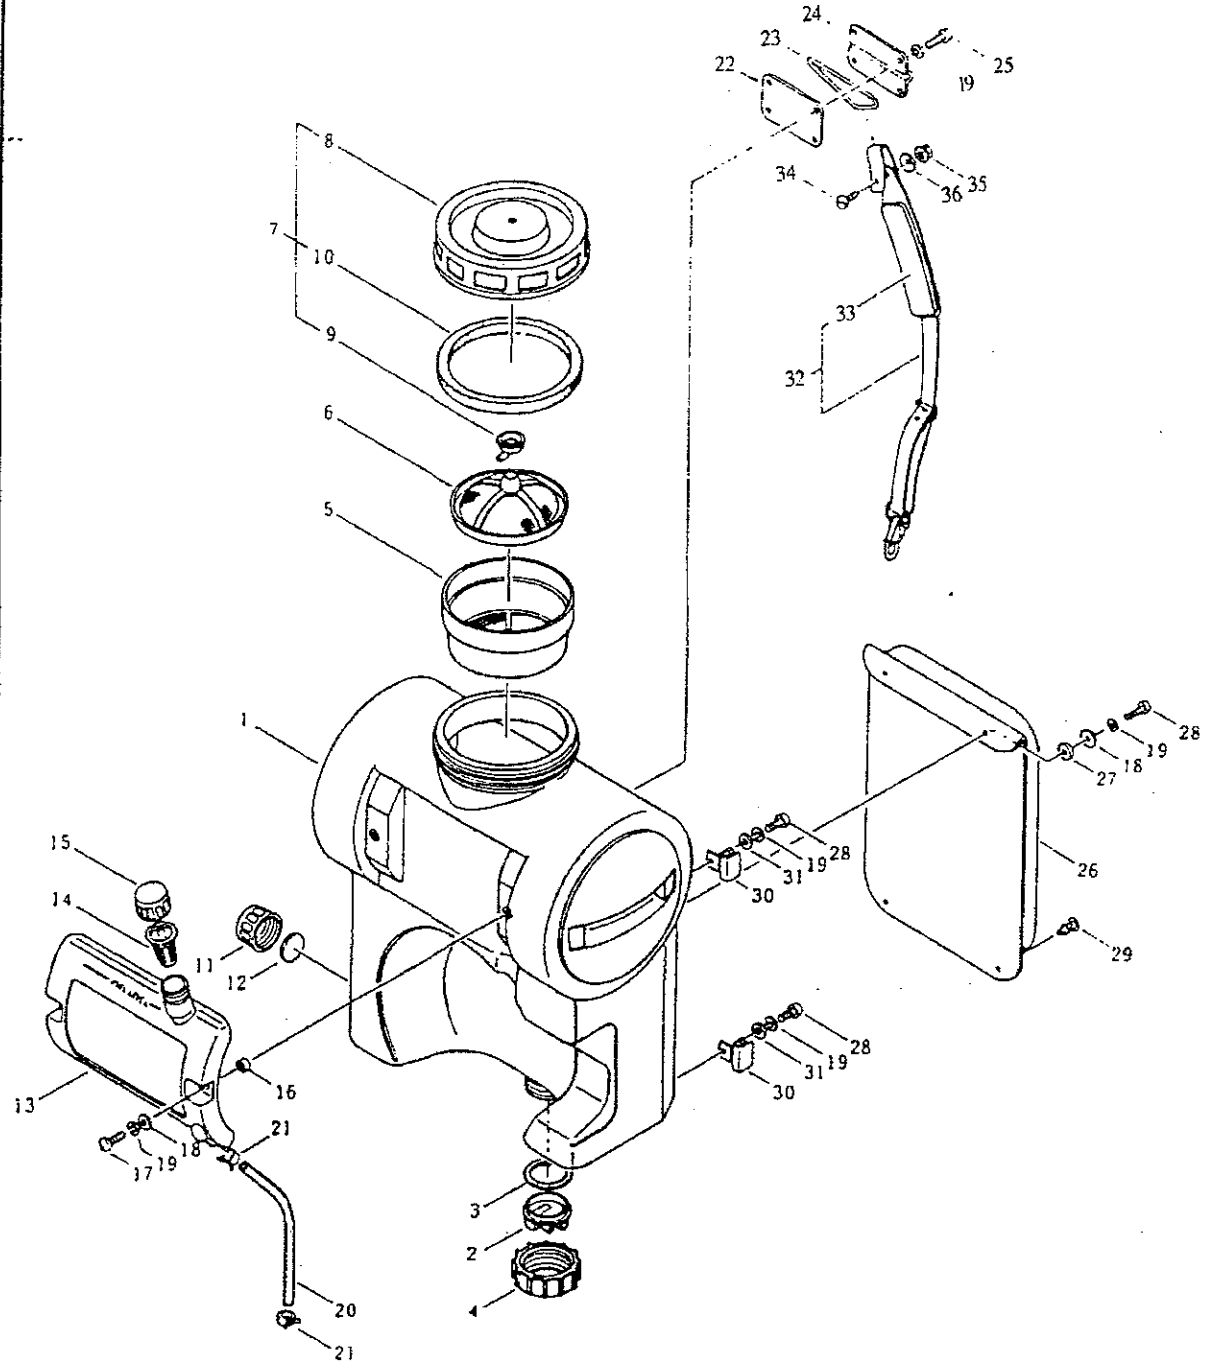

PARTS LIST

MODEL MS045 & MS045D

2. CHEMICAL TANK

MARUYAMA U.S., INC.

Ref.No.	Parts No.	Parts Name	Q'ty	Ref.No.	Parts No.	Parts Name	Q'ty
2-1	106327	Chemical tank	1				
2-2	106329	Connector	1				
2-3	107176	Packing (ϕ 50 $\times$ ϕ 60 $\times$ t3)	1				
2-4	100466	Cap	1				
2-5	106330	Strainer	1				
2-6	102623	Strainer	1				
2-7	106331	Cap, chemical tank, ass'y	1				
2-8	106332	• Cap, chemical tank	1				
2-9	022363	• Inner cap	1				
2-10	022362	• Packing (ϕ 150 $\times$ ϕ 170 $\times$ t10)	1				
2-11	106333	Blind cap	1				
2-12	029299	Blind packing (ϕ 36 $\times$ t3)	1				
2-13	106335	Fuel tank	1				
2-14	106920	Strainer	1				
2-15	028391	Cap	1				
2-16	106344	Collar	2				
2-17	081465	Screw (M6 $\times$ 18)	2				
2-18	019056	Washer (ϕ 6.5 $\times$ ϕ 18 $\times$ t1)	4				
2-19	012502	Spring washer (M6)	10				
2-20	105334	Vinyl hose (ϕ 7 $\times$ ϕ 11 $\times$ 125L)	1				
2-21	105335	Hose band (# 10)	2				
2-22	106349	Plate	1				
2-23	029306	Strap hook	1				
2-24	106350	Bracket	1				
2-25	081452	Screw (M6 $\times$ 10)	4				
2-26	106351	Cushion pad	1				
2-27	106352	Packing (ϕ 5.5 $\times$ ϕ 16 $\times$ t1.5)	2				
2-28	081453	Screw (M6 $\times$ 12)	4				
2-29	101863	Fastener	2				
2-30	106353	Clip	2				
2-31	013754	Washer (M6)	2				
2-32	108466	Knapsack strap, ass'y	2				
2-33	019874	• Shoulder pad	2				
2-34	020654	Bolt (M6)	2				
2-35	100420	Nut (M6)	2				
2-36	100603	Washer (M6)	2