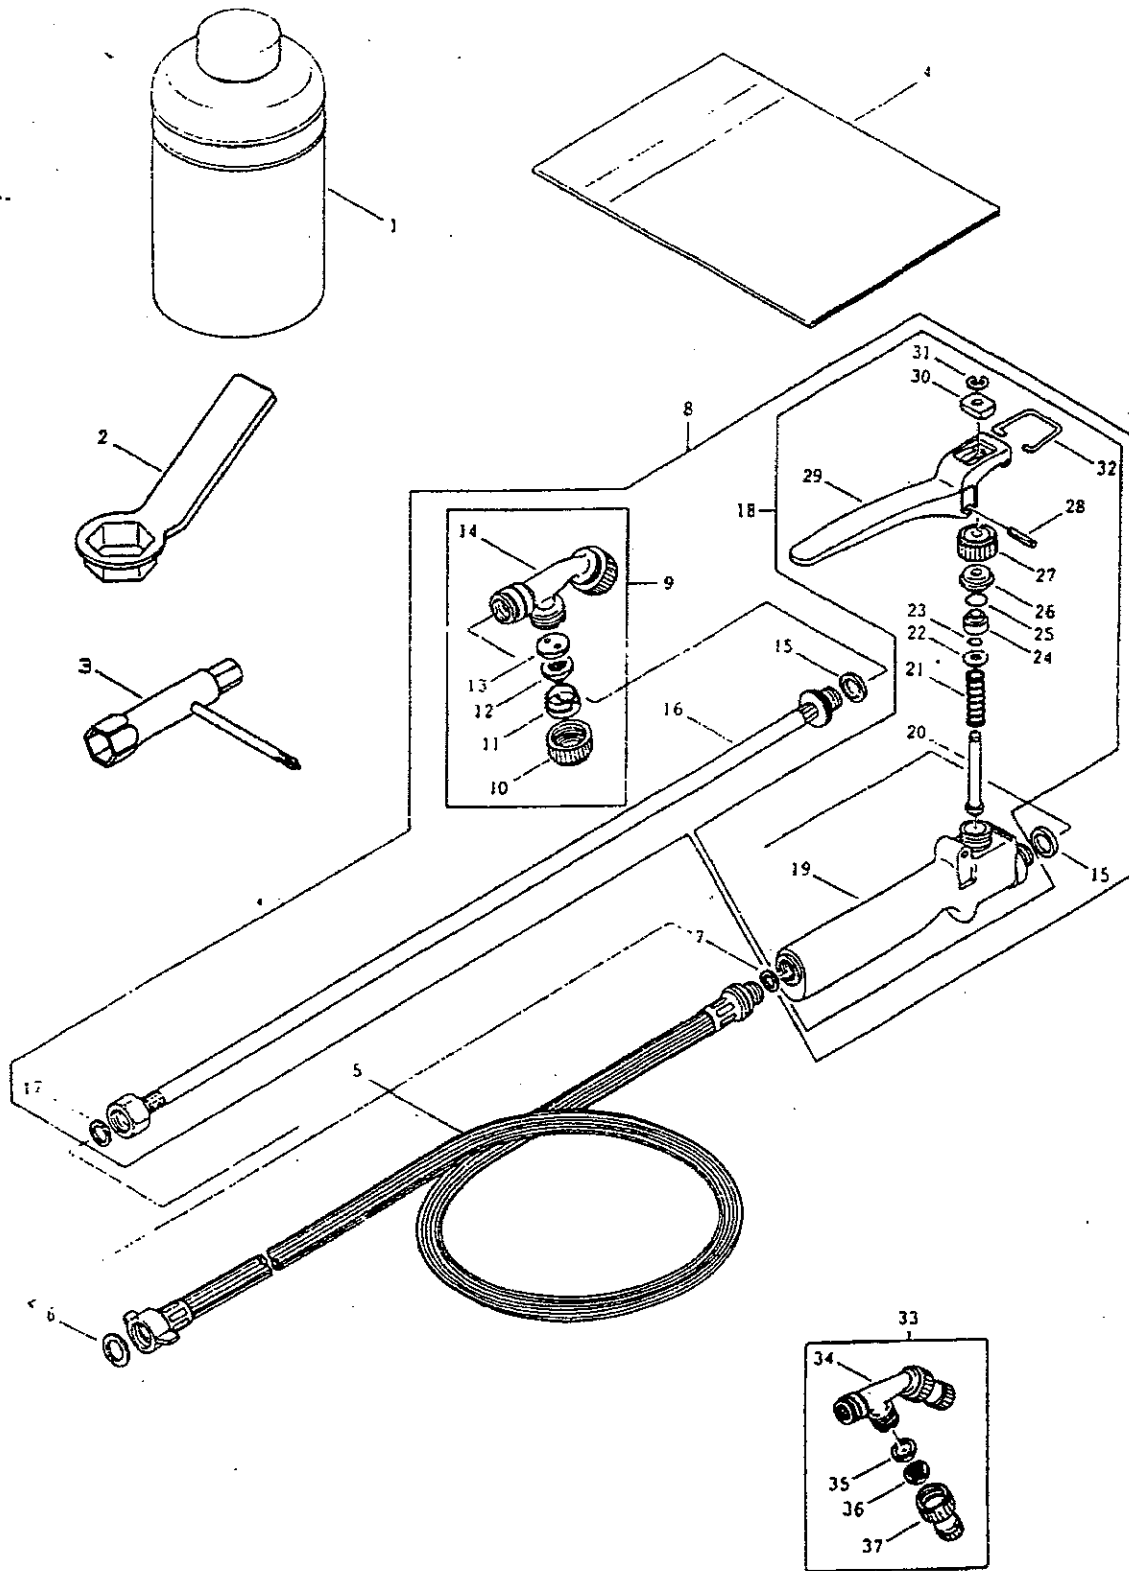

PARTS LIST

MODEL MS045 & MS045D

7. ACCESSORIES, OPTIONAL ACCESSORIES

MARUYAMA U.S., INC.

Ref. No.	Parts No.	Parts Name	Q'ty	Ref. No.	Parts No.	Parts Name	Q'ty
7-1	022540	Fuel blending bottle (0.5l)	1			OPTIONAL ACCESSORIES	
7-2	022097	Box spanner (21)	1	7-33	996084	Nozzle ass'y (Driftless)	1
7-3	210418	Box spanner (19)	1	7-34	107487	• Nozzle pipe	1
7-4	113046	Instruction manual (MS045D)	1	7-35	107488	• Packing	2
	106372	Instruction manual (MS045)	1	7-36	107489	• Strainer	2
7-5	105633	Hose ass'y (7.5x1300L)	1	7-37	107490	• Nozzle tip, ass'y	2
7-6	100707	• Packing (011.5x016x2)	1				
7-7	100712	• Packing (07x010.5xt.5)	1				
7-8	106357	Nozzle/wand ass'y					
7-9	814267	• Nozzle, ass'y	1				
7-10	103173	•• Cap	2				
7-11	103172	•• Orifice disc	2				
7-12	106358	•• Strainer	2				
7-13	106359	•• Packing	2				
7-14	103170	•• Nozzle pipe	1				
7-15	028819	• Packing (012x016xt2)	2				
7-16	106360	• Nozzle pipe (PF1/4)	1				
7-17	107615	• Packing (07.5x011xt2)	1				
7-18	814268	• Grip, ass'y	1				
7-19	106361	•• Grip (PF1/4)	1				
7-20	106362	•• Valve rod	1				
7-21	106363	•• Spring	1				
7-22	106364	•• Washer (05.5x09.7xt1)	1				
7-23	014180	•• O-ring (P5)	1				
7-24	106365	•• Bush	1				
7-25	011681	•• O-ring (P7)	1				
7-26	106366	•• Guide	1				
7-27	106367	•• Cap	1				
7-28	106368	•• Spring pin	1				
7-29	106369	•• Lever	1				
7-30	106370	•• Washer	1				
7-31	020381	•• E-ring	1				
7-32	106371	•• Lock	1