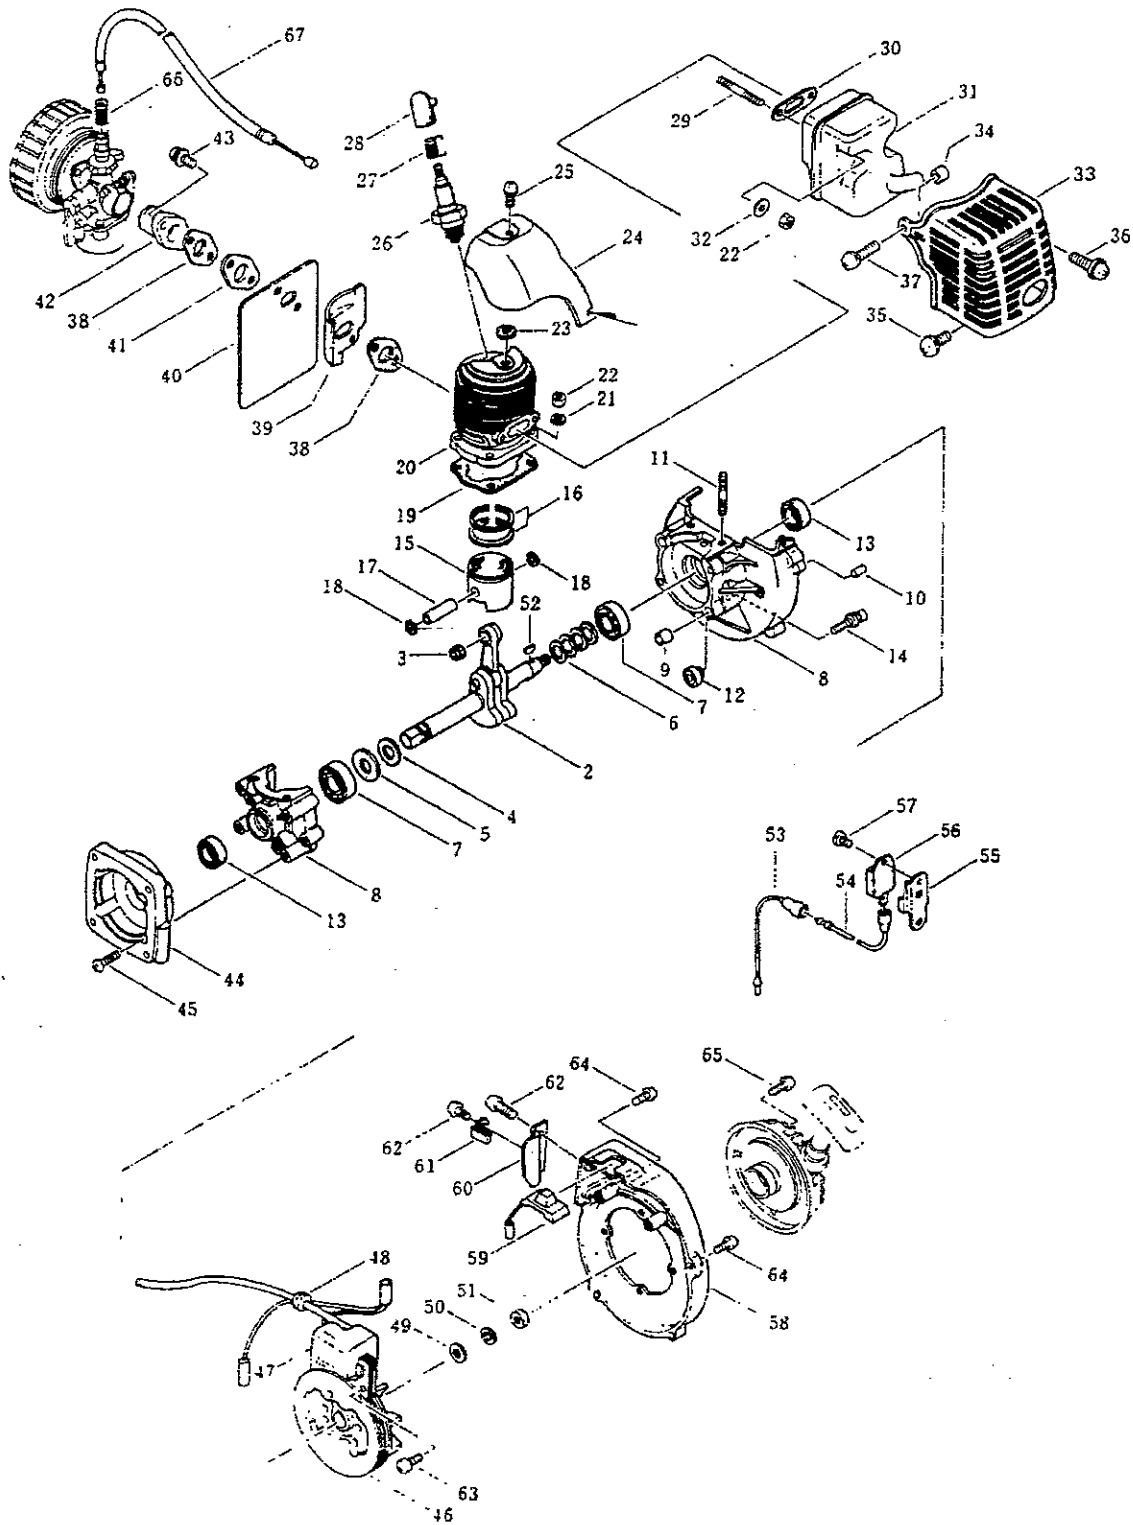

PARTS LIST

MODEL MS045

4. ENGINE (CRANKCASE, CYLINDER)

(KT12X)

MARUYAMA U.S., INC.

Ref.No.	Parts No.	Parts Name	Q'ty	Ref.No.	Parts No.	Parts Name	Q'ty
4-1	107367	Engine (KT12X)	1	4-38	943170	Gasket	2
4-2	944788	Crankshaft, ass'y	1	4-39	944091	Cylinder cover	1
4-3	943597	Needle bearing	1	4-40	944101	Gasket	1
4-4	911322	Washer	1	4-41	943992	Insulator	1
4-5	911323	Washer	1	4-42	943169	Inlet pipe	1
4-6	911320	Shim (t0.1)	AR	4-43	943978	Screw	2
4-6	943128	Shim (t0.2)	AR	4-44	943650	Case	1
4-6	943129	Shim (t0.4)	AR	4-45	943575	Screw	4
4-6	943130	Shim (t0.6)	AR	4-46	944583	Flywheel	1
4-7	944111	Ball bearing (6001V3)	2	4-47	944584	Ignition coil	1
4-8	944789	Crankcase, ass'y	1	4-48	943994	Grommet	1
4-9	071098	Dowel pin	2	4-49	901564	Washer	1
4-10	071100	Dowel pin	2	4-50	943142	Spring washer	1
4-11	071554	Stud	4	4-51	943173	Nut	1
4-12	944790	Damper	1	4-52	071090	Key	1
4-13	911325	Oil seal	2	4-53	943998	Lead wire	1
4-14	943190	Screw	4	4-54	944110	Lead wire	1
4-15	943580	Piston	1	4-55	944109	Bracket	1
4-16	073343	Piston ring set	1	4-56	944108	Igniter	1
4-17	943943	Piston pin	1	4-57	943894	Screw	1
4-18	943581	Snap ring	2	4-58	944793	Spiral case	1
4-19	943589	Gasket	1	4-59	943161	Stop switch	1
4-20	944582	Cylinder	1	4-60	943995	Cylinder cover	1
4-21	901518	Spring washer	4	4-61	944113	Clamp	1
4-22	943265	Nut	6	4-62	943458	Screw	2
4-23	943188	Gasket	1	4-63	943644	Screw	2
4-24	943197	Cylinder cover	1	4-64	943574	Screw	4
4-25	943987	Screw	1	4-65	944794	Screw	4
4-26	943643	Spark plug (BM6)	1	4-66	944004	Spring	1
4-27	943771	Spring	1	4-67	944795	Throttle cable	1
4-28	943773	Plug cap	1				
4-29	943571	Stud	2				
4-30	943468	Gasket	1				
4-31	944791	Muffler, ass'y	1				
4-32	071104	Washer	2				
4-33	944585	Muffler cover	1				
4-34	944586	Collar	1				
4-35	944792	Screw	1				
4-36	944125	Screw	1				
4-37	944126	Screw	1