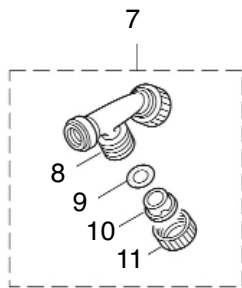

ACCESSORIES

REF #	PART #	DESCRIPTION	Q'TY.	NOTES
1	123244	Hose Assembly	1	7.5X1200
2	112852	Lever Cock	1	Incl. 3 LC-20
3	112850	Packing	1	11.5X15.5XT1.5
4	124039	Nozzle Pipe	1	Incl. 5,6 G1/4 8-700
5	112850	Packing	1	11.5X15.5XT1.5
6	112851	Packing	1	7X11XT1.5
7	117958	Wide Nozzle Assembly	1	Incl. 8-11 NH-V-2M-2-D5
8	103170	Nozzle Pipe	1	H-606
9	103171	Packing	2	H-704
10	118266	Nozzle Plate	2	NN-D-5
11	103173	Cap	2	
12	210418	Box Spanner	1	13X19X(+)
13	062047	Wrench	1	3mm
14	105489	Wrench	1	4mm
15	125541	Instruction Manual	1	MS038(MUS)
16	216007	Warranty Card	1