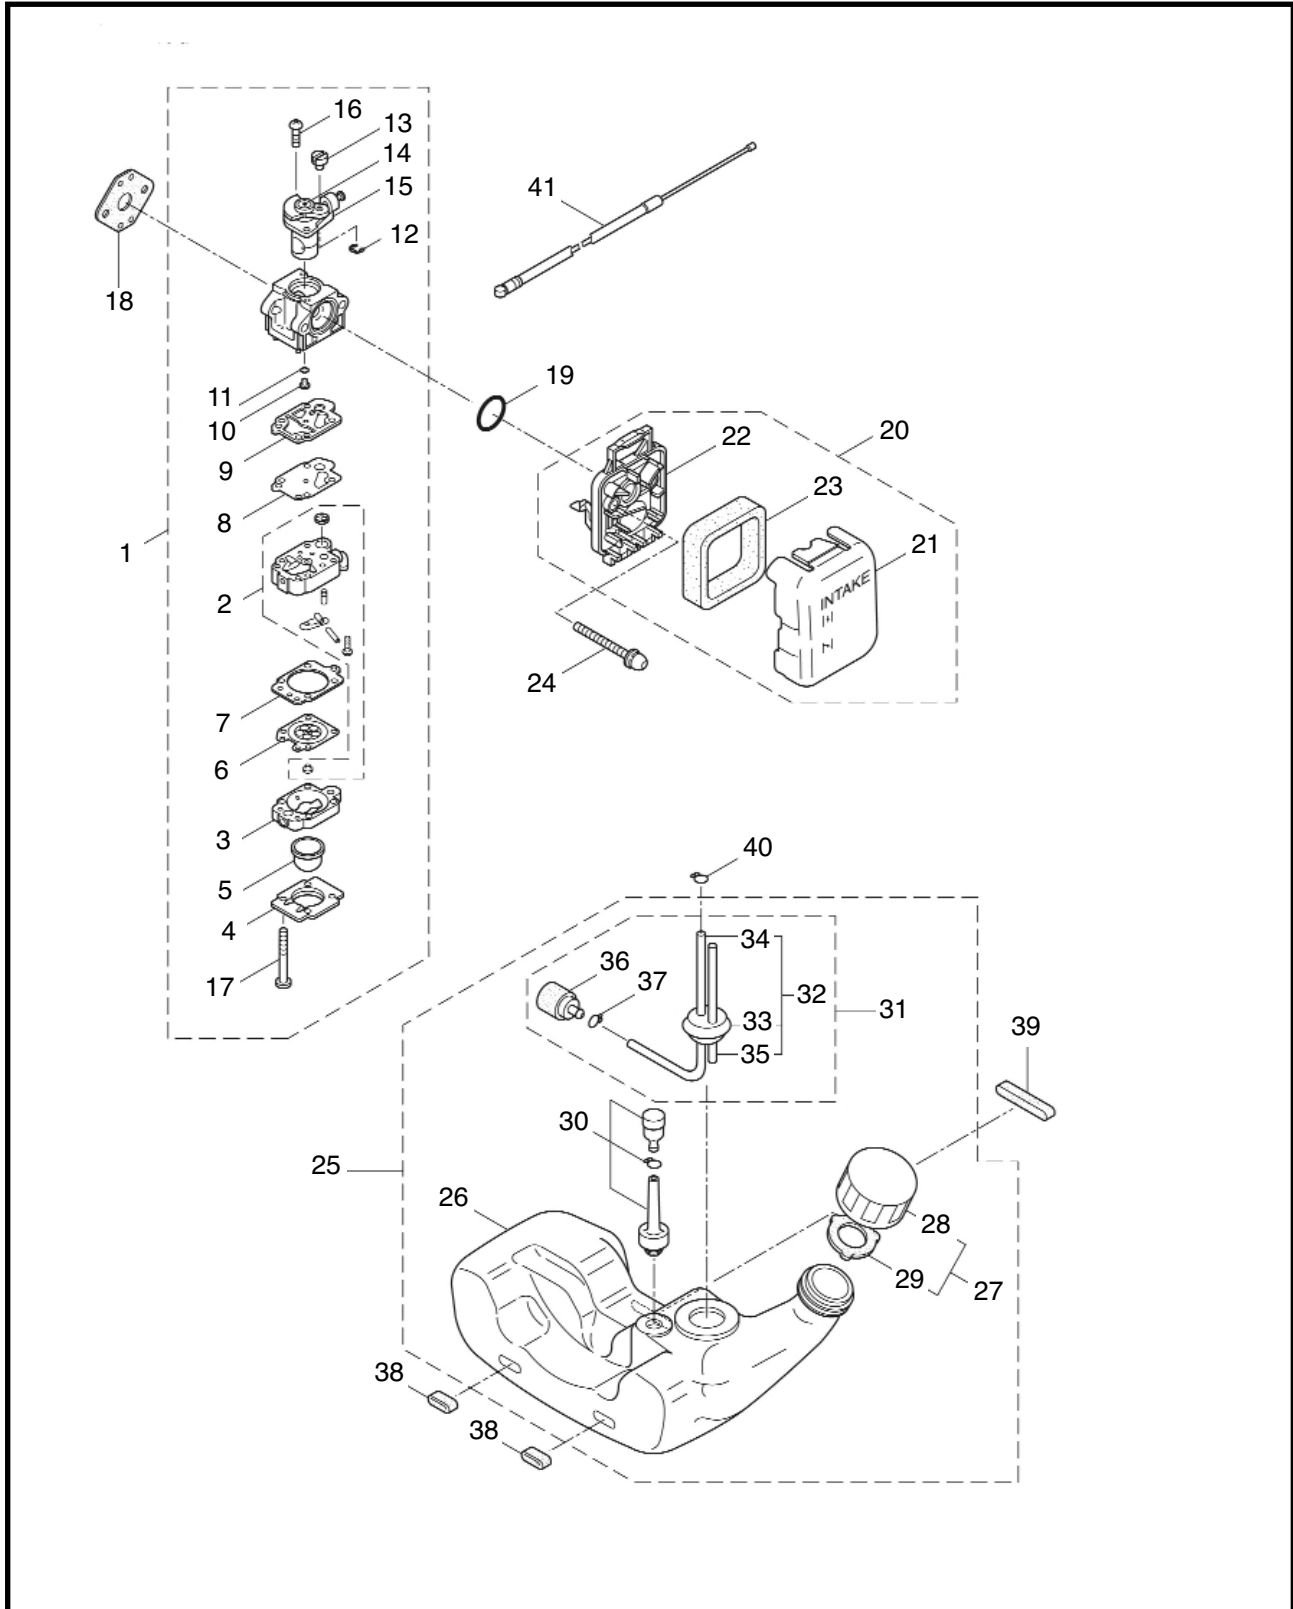

CARBURETOR & FUEL TANK

REF #	PART #	DESCRIPTION	Q'TY.	NOTES
1	269554	Carburetor Assembly	1	Incl. 2-17 WYL-179
2	263739	Pump Body	1	
3	262991	Purge Body	1	
4	262992	Cover Plate	1	
5	261874	Primer Bulb	1	
6	268501	Diaphragm, Metering	1	
7	262993	Gasket	1	
8	262994	Diaphragm, Fuel Pump	1	
9	262995	Gasket	1	
10	262120	Main Jet	1	#40
11	261871	O-Ring	1	
12	261876	E-Ring	1	
13	261658	Swivel	1	
14	261652	Plug	1	
15	264681	Throttle Valve	1	
16	264682	Screw	2	
17	262996	Screw	4	
18	261864	Gasket	1	
19	264691	O-Ring	1	
20	264708	Air Filter Assembly	1	Incl. 21-23 CAA-31(1.5)
21	264709	Cover	1	
22	264693	Housing	1	
23	264695	Element	1	WB125-62
24	264016	Cap Screw	2	M5X60
25	269336	Fuel Tank Assembly	1	Incl. 26-37
26	269116	Fuel Tank	1	
27	261584	Fuel Tank Cap Assembly	1	"Incl. 28,29"
28	266567	Fuel Tank Cap	1	
29	261105	Gasket	1	
30	261696	Breather Assembly	1	
31	267309	Fuel Pipe Pick-up Assembly	1	Incl. 32-37
32	266955	Fuel Pipe Assembly	1	Incl. 33-35
33	261115	Grommet	1	
34	265469	Fuel Pipe	1	140L
35	263038	Return Pipe	1	3X6X85
36	264653	Filter Assembly	1	125-552
37	261117	Clip	1	
38	264318	Pad	2	
39	263824	Pad	1	
40	261117	Clip	1	
41	269657	Throttle Cable	1