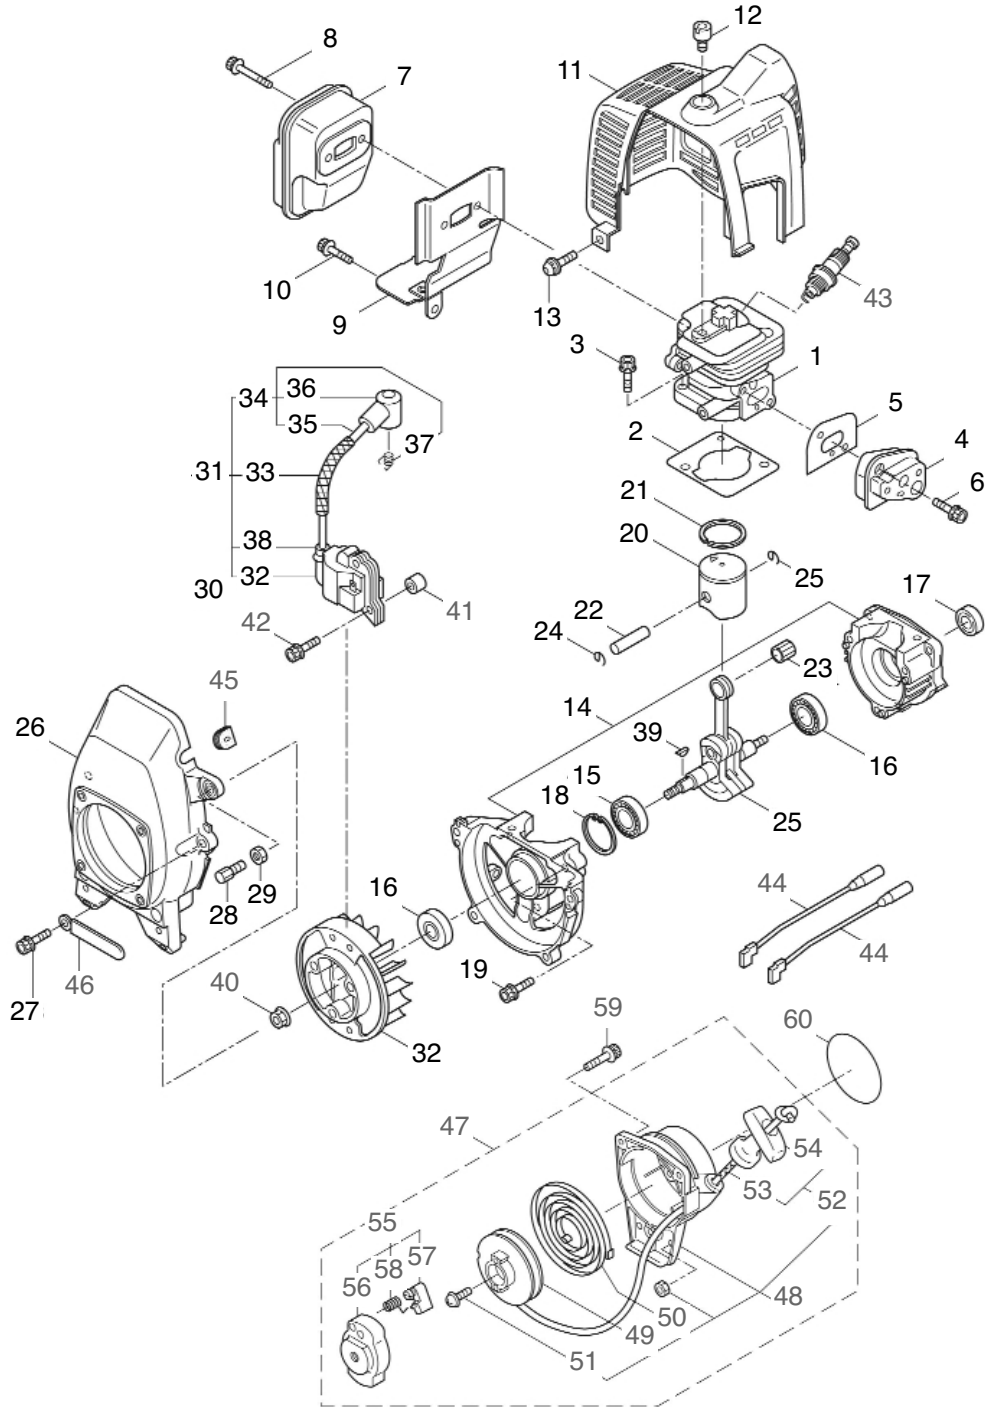

ENGINE

REF #	PART #	DESCRIPTION	Q'TY.	NOTES
1	268608	Cylinder	1	New gasket required
2	267178	Gasket	1	
3	267290	Cap Screw	2	M5X20
4	265802	Insulator	1	New gasket required
5	267049	Gasket	1	
6	265924	Cap Screw	2	M5X0.8X25L WSW
7	267466	Muffler Assembly	1	
8	266264	Cap Screw	2	M5X50
9	267189	Gasket	1	
10	261607	Cap Screw	1	M5X16
11	267060	Top Cover	1	Red
12	264022	Knob	1	
13	267177	Screw	1	M5X16
14	267063	Crankcase	1	
15	280488	Bearing	2	PPL 6001
16	261492	Oil Seal	1	ISCD12287
17	261386	Oil Seal	1	ISCD12227
18	055185	Snap Ring	1	#28
19	261612	Cap Screw	3	M5X30
20	261032	Piston	1	
21	261158	Piston Ring	1	
22	261036	Piston Pin	1	5.7X8X23.5L
23	281288	Bearing, Needle	1	FBN-8112-E
24	261576	Clip, Piston	2	
25	267193	Crankshaft/Conn. Rod Ass'y	1	
26	267080	Fan Cover	1	
27	261250	Cap Screw	4	M5X20
28	264736	Screw	1	
29	261878	Nut	1	
30	269324	Rotor/Fan	1	
31	267400	Ignition Coil Assembly	1	Incl. 32-38
32	267401	Coil	1	
33	269418	Tube	1	
34	267403	Spark Plug Wire Assembly	1	Incl. 35-37
35	267404	Spark Plug Wire	1	
36	261074	Plug Boot	1	
37	261075	Connector	1	
38	261072	Cap	1	
39	261076	Woodruff Key	1	3X10