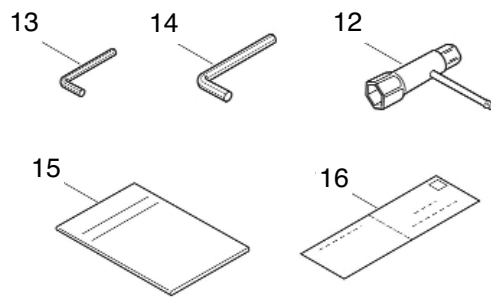

ACCESSORIES

REF #	PART #	DESCRIPTION	Q'TY.	NOTES
1	123244	Hose Assembly	1	7.5X1200
2	112852	Lever Cock	1	Incl. 3 LC-20
3	112850	Packing	1	11.5X15.5XT1.5
4	124039	Nozzle Pipe	1	Incl. 5,6 G1/4 8-700
5	112850	Packing	1	11.5X15.5XT1.5
6	112851	Packing	1	7X11XT1.5
7	117958	Wide Nozzle Assembly	1	Incl. 8-11 NH-V-2M-2-D5
8	103170	Nozzle Pipe	1	H-606
9	103171	Packing	2	H-704
10	118266	Nozzle Plate	2	NN-D-5
11	103173	Cap	2	
12	210418	Box Spanner	1	13X19X(+)
13	062047	Wrench	1	3mm
14	105489	Wrench	1	4mm
15	125541	Instruction Manual	1	MS038(MUS)
16	216007	Warranty Card	1