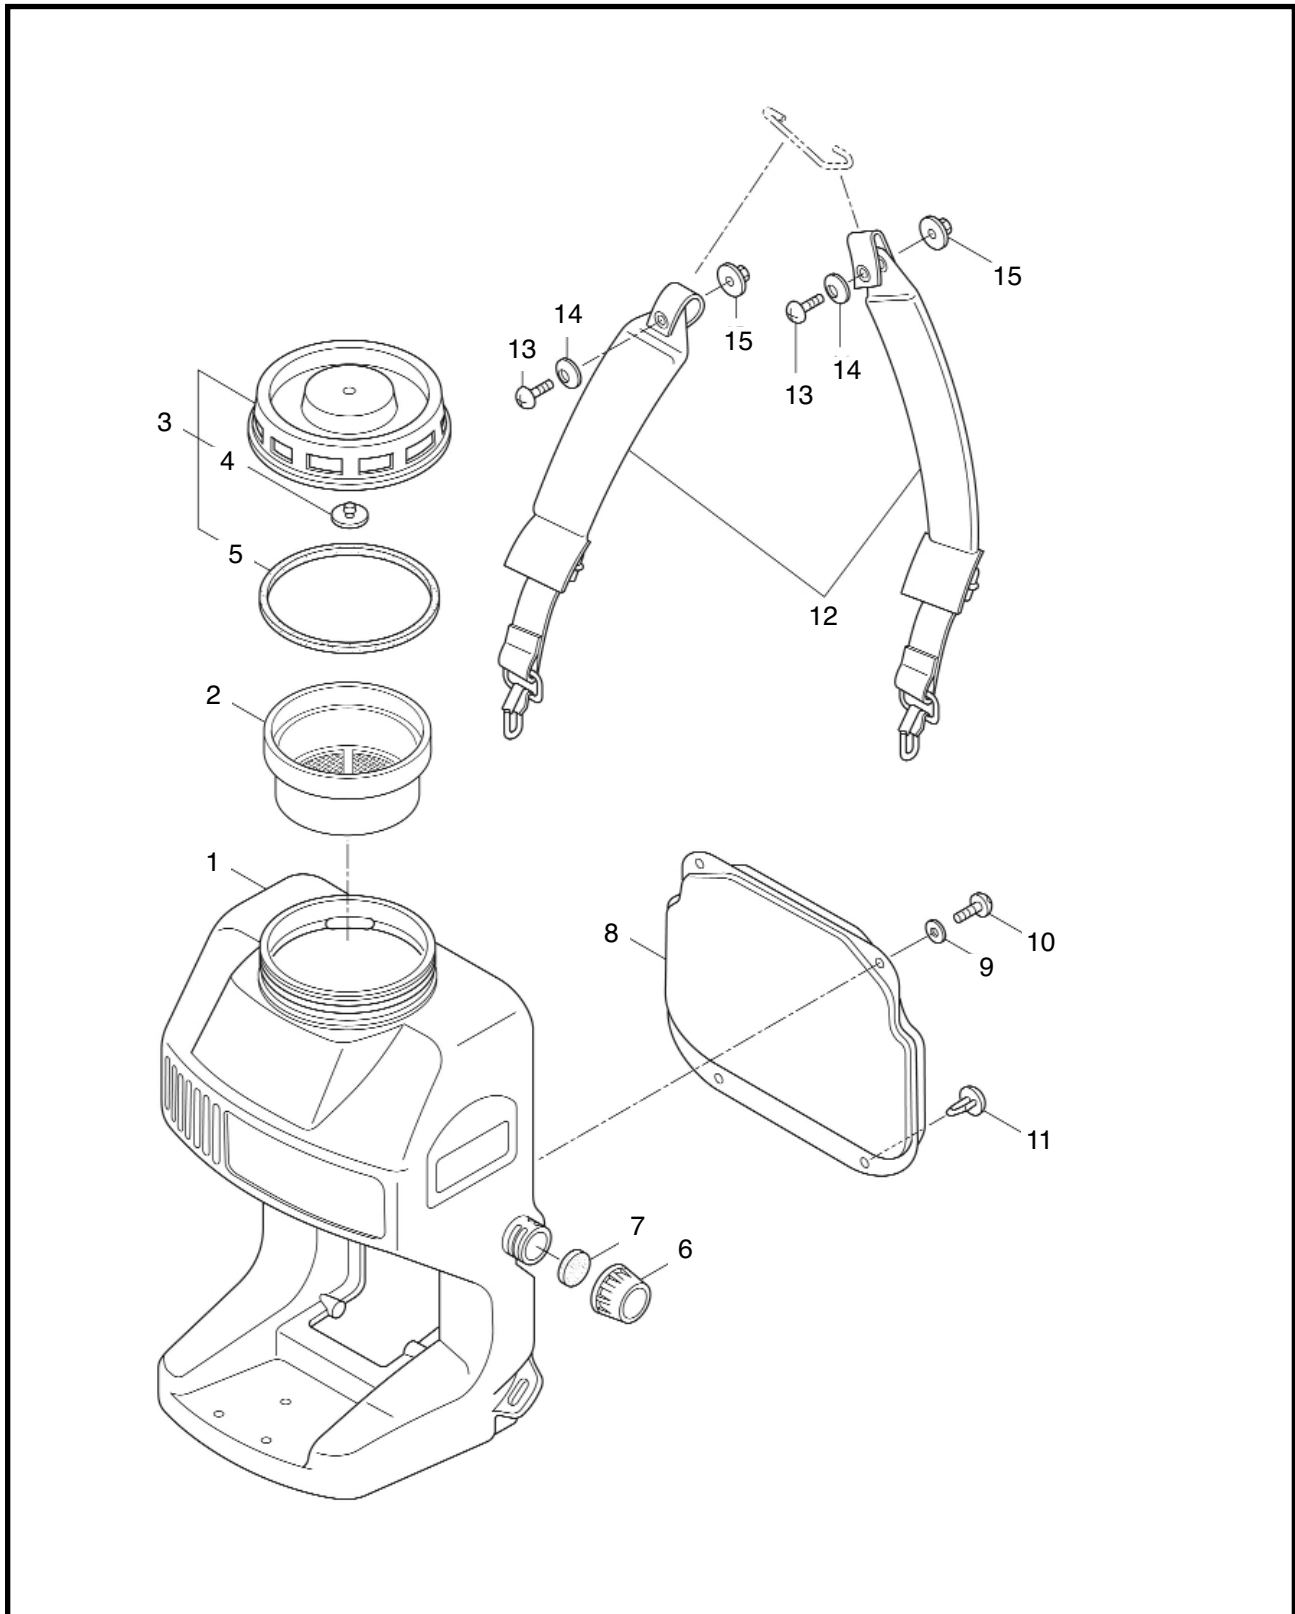

CHEMICAL TANK

REF #	PART #	DESCRIPTION	Q'TY.	NOTES
1	121052	Chemical Tank	1	
2	106330	Strainer	1	
3	122796	Cap, Chemical Tank	1	Incl. 4,5
4	123369	Valve	1	
5	022362	Packing	1	
6	106333	Cap	1	
7	029299	Packing	1	36XT3.0
8	106449	Cushion Pad	1	Red
9	106352	Packing	2	5.5X16X1.5T
10	083441	Screw	2	M6X8
11	100749	Fastener	2	#7
12	123105	Knapsack Band	1	Grey
13	083445	Screw	2	M6X16
14	100603	Washer	2	6X23XT1.6
15	550132	Nut	2	M6