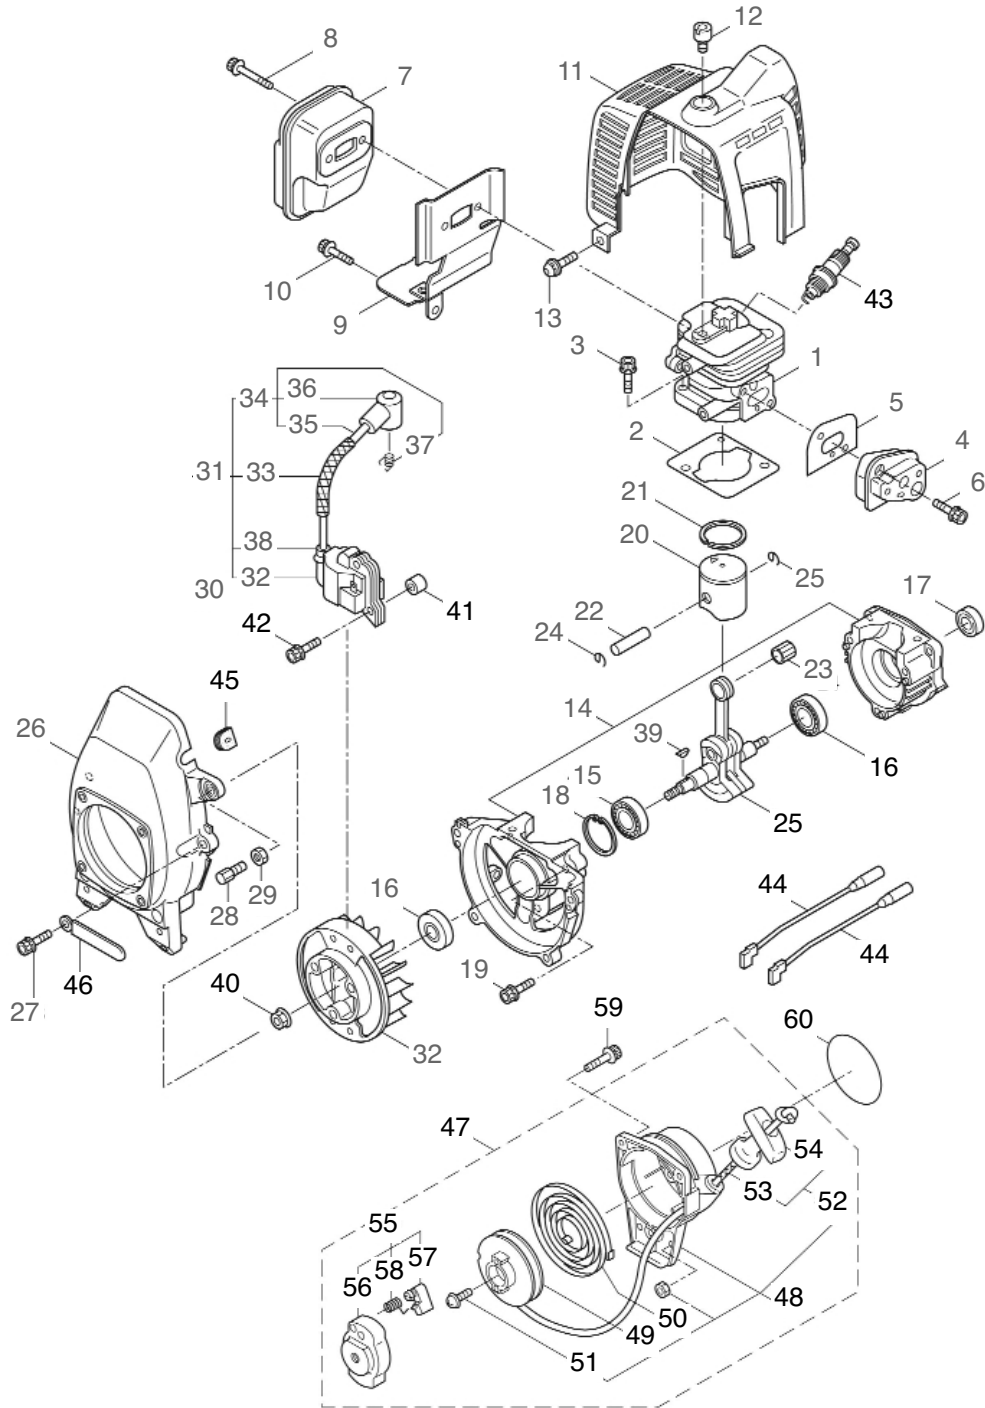

6 ILLUSTRATED PARTS LIST

MS038

PUMP

REF #	PART #	DESCRIPTION	Q'TY.	NOTES
1	122916	Shaft Assembly	1	Incl. 2
2	026531	O-Ring	1	S8
3	092004	Screw	3	M6X12SW
4	123158	Pump Assembly	1	Incl. 5-18
5	107549	Casing Assembly	1	Incl. 6,7
6	106430	Casing	1	
7	107422	Mechanical Seal	1	EH790-010
8	106432	Holder	1	
9	056441	Snap Ring	1	#10
10	106433	Impeller	1	50X3TX10
11	014029	O-Ring	1	S63
12	106434	Casing Cover	1	
13	108343	Nipple	1	
14	100703	Packing	1	6X11.5XT2.5
15	100702	Wing Nut	1	PF1/4
16	122942	T-Joint	1	
17	025604	Nut	1	PF1/4
18	011343	O-Ring	1	P10A
19	125230	Screw	3	M5X60(SM)
20	123101	Vinyl Hose	1	7X11X170L
21	103067	Hose Band	2	105-06-00
22	029987	Vinyl Hose	1	10X15X140
23	103033	Hose Band	2	150-05-00

ENGINE

REF #	PART #	DESCRIPTION	Q'TY.	NOTES
40	261417	Nut	1	M8
41	268380	Spacer	2	
42	261256	Cap Screw	2	M4X25
43	261200	Spark Plug	1	BPM6Y
44	267492	Lead Wire	2	130L
45	261202	Grommet	1	
46	264588	Clamp	1	
47	268488	Recoil Starter Assembly	1	Incl. 48-58
48	264489	Recoil Assembly	1	Incl. 49-54
49	261621	Pulley	1	
50	261622	Spiral Spring	1	
51	262922	Screw	1	MFZN2
52	261626	Rope Assembly	1	Incl. 53-54
53	261627	Starter Rope	1	3X890L
54	261628	Starter Grip	1	
55	268489	Starter Pawl Assembly	1	Incl. 56-58
56	268490	Starter Pawl	1	M8
57	263473	Pawl	1	
58	263474	Return Spring	1	
59	265726	Cap Screw	3	M4X16
60	282162	Label	1	MS038