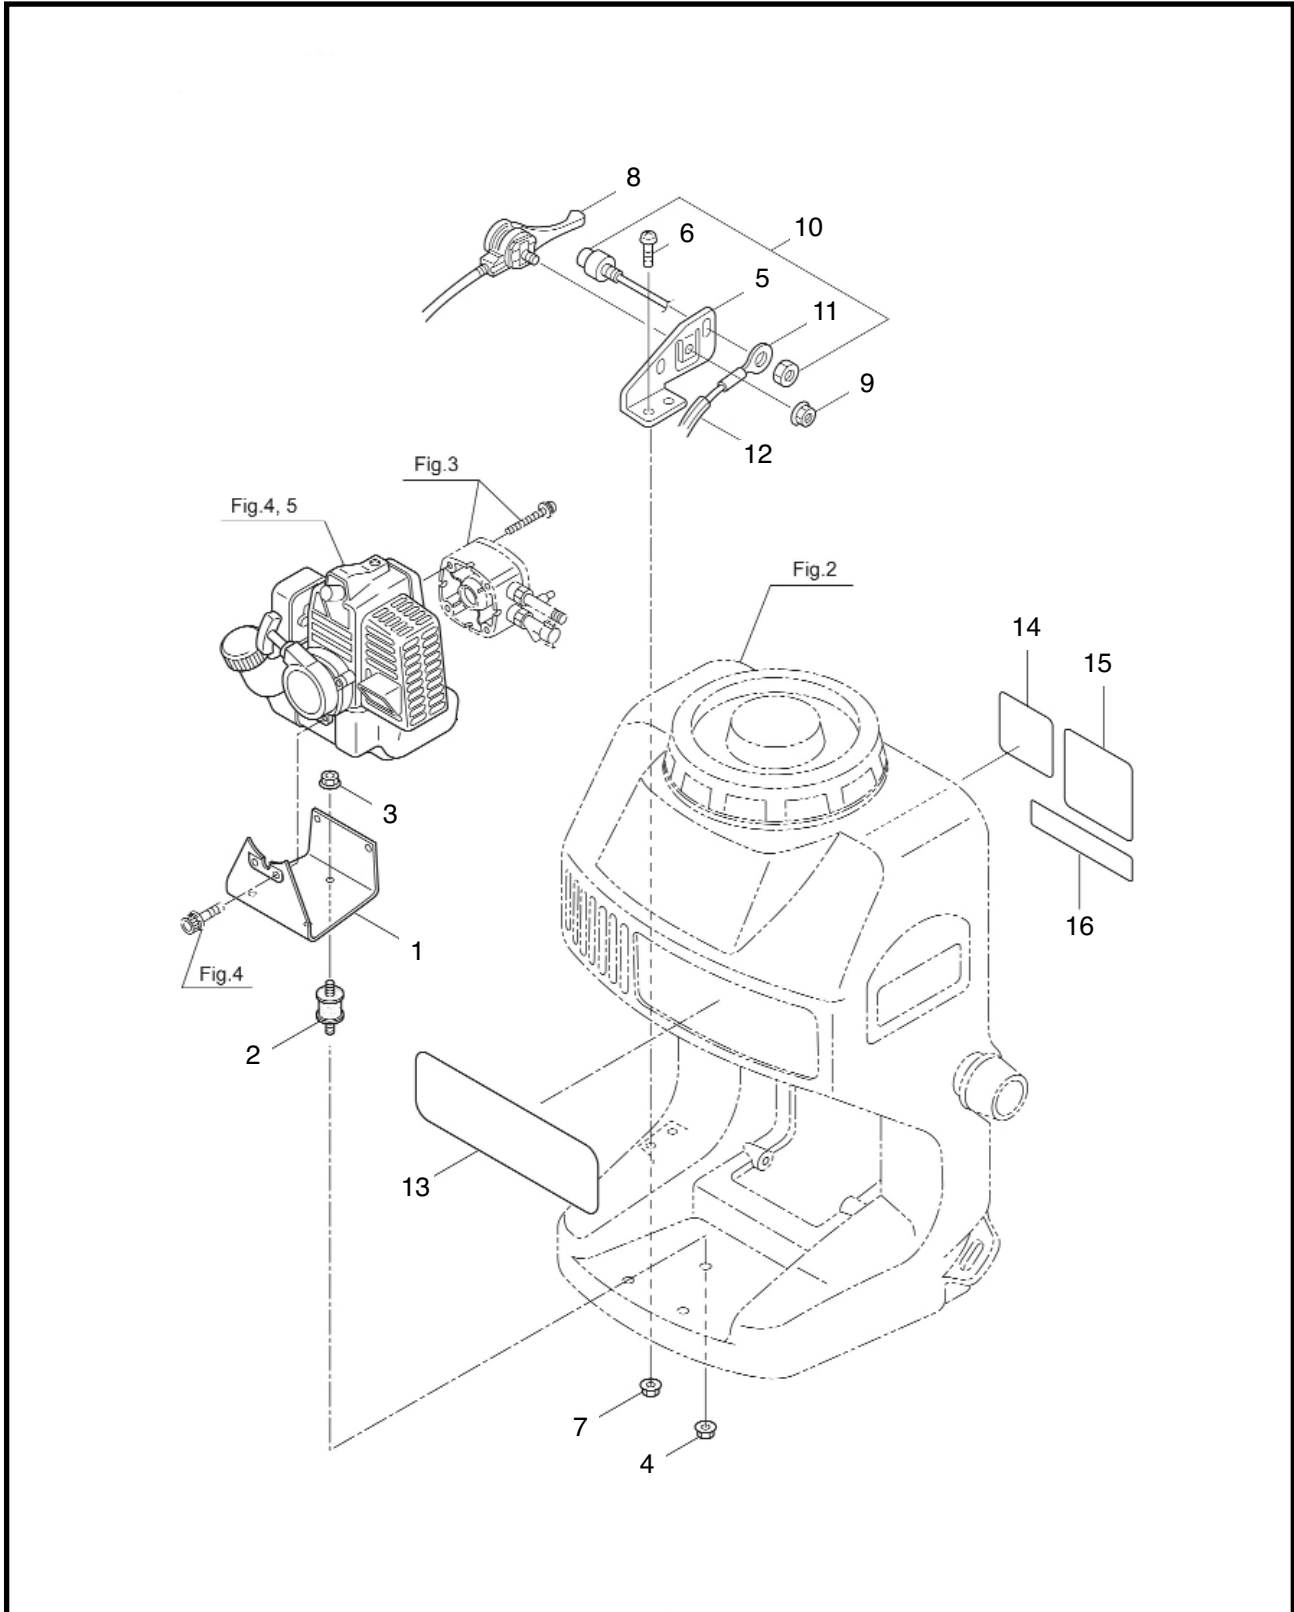

Maruyama. *E x t r a o r d i n a r y .*

2 ILLUSTRATED PARTS LIST
MS038

MAIN BODY

REF #	PART #	DESCRIPTION	Q'TY.	NOTES
1	123154	Bracket	1	
2	264531	Buffer	3	6212-018B
3	100420	Nut	3	M6
4	109704	Nut	3	M6
5	113674	Stay	1	
6	081415	Screw	2	M5X0.8X16
7	103549	Nut	2	M5
8	115148	Throttle Lever	1	
9	103549	Nut	1	M5
10	114895	Stop Button	1	AV0.5X320L
11	114896	Ground Wire	1	AV0.5X320L M8
12	114901	Vinyl Hose	1	8X9X220L
13	125540	Label	1	MS038(MUS)
14	106328	Label	1	Caution (Running Pump)
15	121054	Label	1	Caution (Freeze)
16	120675	Label	1	Warning

6 ILLUSTRATED PARTS LIST

MS038

PUMP

REF #	PART #	DESCRIPTION	Q'TY.	NOTES
1	122916	Shaft Assembly	1	Incl. 2
2	026531	O-Ring	1	S8
3	092004	Screw	3	M6X12SW
4	123158	Pump Assembly	1	Incl. 5-18
5	107549	Casing Assembly	1	Incl. 6,7
6	106430	Casing	1	
7	107422	Mechanical Seal	1	EH790-010
8	106432	Holder	1	
9	056441	Snap Ring	1	#10
10	106433	Impeller	1	50X3TX10
11	014029	O-Ring	1	S63
12	106434	Casing Cover	1	
13	108343	Nipple	1	
14	100703	Packing	1	6X11.5XT2.5
15	100702	Wing Nut	1	PF1/4
16	122942	T-Joint	1	
17	025604	Nut	1	PF1/4
18	011343	O-Ring	1	P10A
19	125230	Screw	3	M5X60(SM)
20	123101	Vinyl Hose	1	7X11X170L
21	103067	Hose Band	2	105-06-00
22	029987	Vinyl Hose	1	10X15X140
23	103033	Hose Band	2	150-05-00

ENGINE

REF #	PART #	DESCRIPTION	Q'TY.	NOTES
40	261417	Nut	1	M8
41	268380	Spacer	2	
42	261256	Cap Screw	2	M4X25
43	261200	Spark Plug	1	BPM6Y
44	267492	Lead Wire	2	130L
45	261202	Grommet	1	
46	264588	Clamp	1	
47	268488	Recoil Starter Assembly	1	Incl. 48-58
48	264489	Recoil Assembly	1	Incl. 49-54
49	261621	Pulley	1	
50	261622	Spiral Spring	1	
51	262922	Screw	1	MFZN2
52	261626	Rope Assembly	1	Incl. 53-54
53	261627	Starter Rope	1	3X890L
54	261628	Starter Grip	1	
55	268489	Starter Pawl Assembly	1	Incl. 56-58
56	268490	Starter Pawl	1	M8
57	263473	Pawl	1	
58	263474	Return Spring	1	
59	265726	Cap Screw	3	M4X16
60	282162	Label	1	MS038