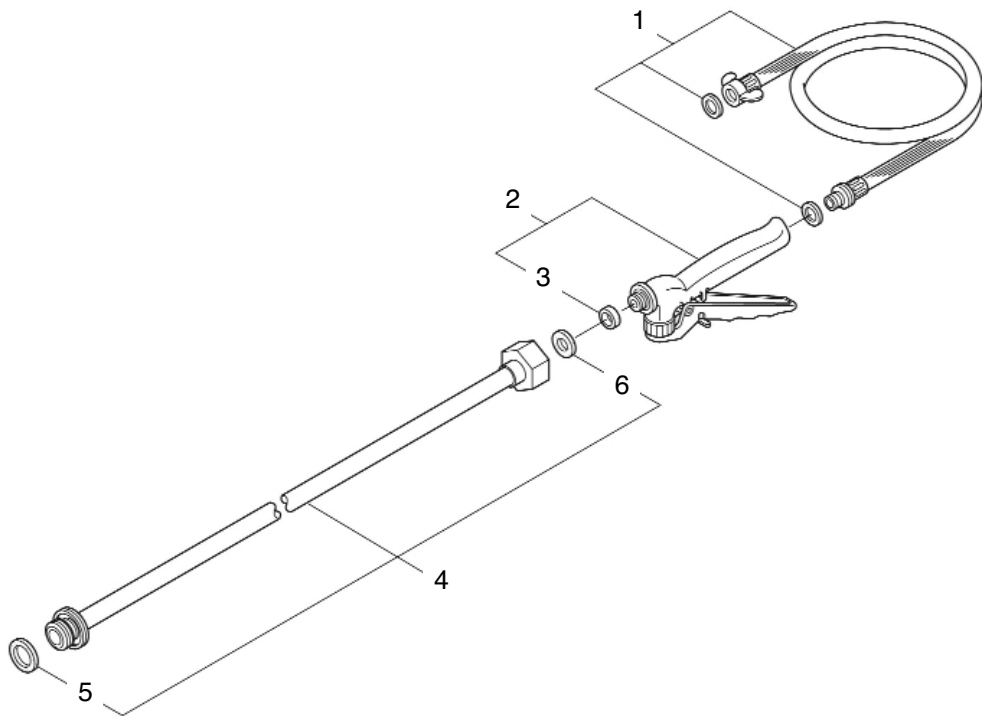

ACCESSORIES

REF #	PART #	DESCRIPTION	Q'TY.	NOTES
1	123244	Hose Assembly	1	7.5X1200
2	112852	Lever Cock	1	Incl. 3 LC-20
3	112850	Packing	1	11.5X15.5XT1.5
4	124039	Nozzle Pipe	1	Incl. 5,6 G1/4 8-700
5	112850	Packing	1	11.5X15.5XT1.5
6	112851	Packing	1	7X11XT1.5
7	117958	Wide Nozzle Assembly	1	Incl. 8-11 NH-V-2M-2-D5
8	103170	Nozzle Pipe	1	H-606
9	103171	Packing	2	H-704
10	118266	Nozzle Plate	2	NN-D-5
11	103173	Cap	2	
12	210418	Box Spanner	1	13X19X(+)
13	062047	Wrench	1	3mm
14	105489	Wrench	1	4mm
15	125541	Instruction Manual	1	MS038(MUS)
16	216007	Warranty Card	1