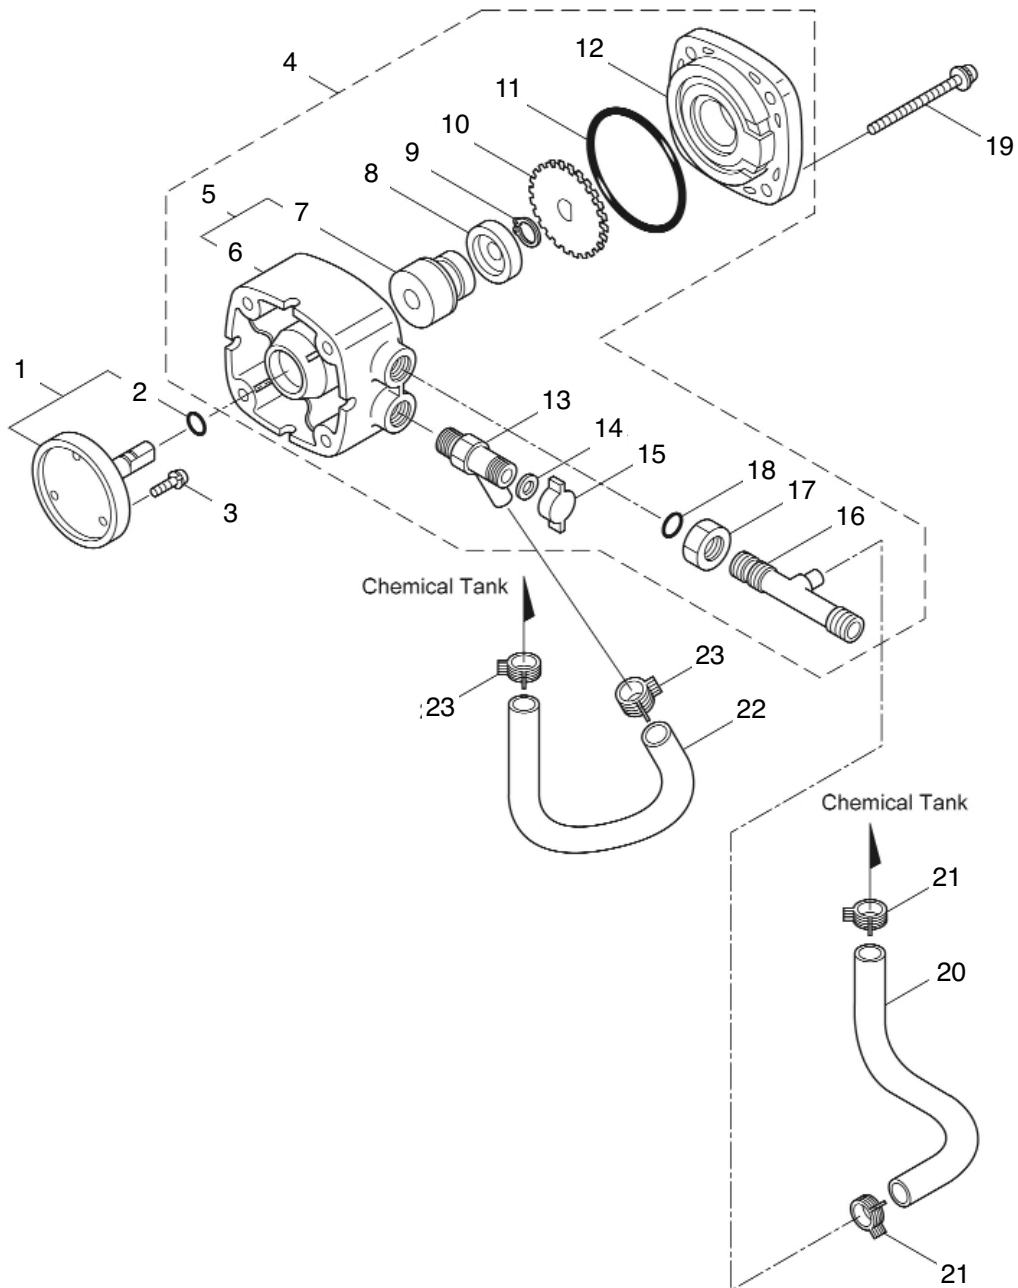

Maruyama. *E x t r a o r d i n a r y .*

2 ILLUSTRATED PARTS LIST
MS038

MAIN BODY

REF #	PART #	DESCRIPTION	Q'TY.	NOTES
1	123154	Bracket	1	
2	264531	Buffer	3	6212-018B
3	100420	Nut	3	M6
4	109704	Nut	3	M6
5	113674	Stay	1	
6	081415	Screw	2	M5X0.8X16
7	103549	Nut	2	M5
8	115148	Throttle Lever	1	
9	103549	Nut	1	M5
10	114895	Stop Button	1	AV0.5X320L
11	114896	Ground Wire	1	AV0.5X320L M8
12	114901	Vinyl Hose	1	8X9X220L
13	125540	Label	1	MS038(MUS)
14	106328	Label	1	Caution (Running Pump)
15	121054	Label	1	Caution (Freeze)
16	120675	Label	1	Warning

6 ILLUSTRATED PARTS LIST

MS038

PUMP

REF #	PART #	DESCRIPTION	Q'TY.	NOTES
1	122916	Shaft Assembly	1	Incl. 2
2	026531	O-Ring	1	S8
3	092004	Screw	3	M6X12SW
4	123158	Pump Assembly	1	Incl. 5-18
5	107549	Casing Assembly	1	Incl. 6,7
6	106430	Casing	1	
7	107422	Mechanical Seal	1	EH790-010
8	106432	Holder	1	
9	056441	Snap Ring	1	#10
10	106433	Impeller	1	50X3TX10
11	014029	O-Ring	1	S63
12	106434	Casing Cover	1	
13	108343	Nipple	1	
14	100703	Packing	1	6X11.5XT2.5
15	100702	Wing Nut	1	PF1/4
16	122942	T-Joint	1	
17	025604	Nut	1	PF1/4
18	011343	O-Ring	1	P10A
19	125230	Screw	3	M5X60(SM)
20	123101	Vinyl Hose	1	7X11X170L
21	103067	Hose Band	2	105-06-00
22	029987	Vinyl Hose	1	10X15X140
23	103033	Hose Band	2	150-05-00

ENGINE

REF #	PART #	DESCRIPTION	Q'TY.	NOTES
40	261417	Nut	1	M8
41	268380	Spacer	2	
42	261256	Cap Screw	2	M4X25
43	261200	Spark Plug	1	BPM6Y
44	267492	Lead Wire	2	130L
45	261202	Grommet	1	
46	264588	Clamp	1	
47	268488	Recoil Starter Assembly	1	Incl. 48-58
48	264489	Recoil Assembly	1	Incl. 49-54
49	261621	Pulley	1	
50	261622	Spiral Spring	1	
51	262922	Screw	1	MFZN2
52	261626	Rope Assembly	1	Incl. 53-54
53	261627	Starter Rope	1	3X890L
54	261628	Starter Grip	1	
55	268489	Starter Pawl Assembly	1	Incl. 56-58
56	268490	Starter Pawl	1	M8
57	263473	Pawl	1	
58	263474	Return Spring	1	
59	265726	Cap Screw	3	M4X16
60	282162	Label	1	MS038