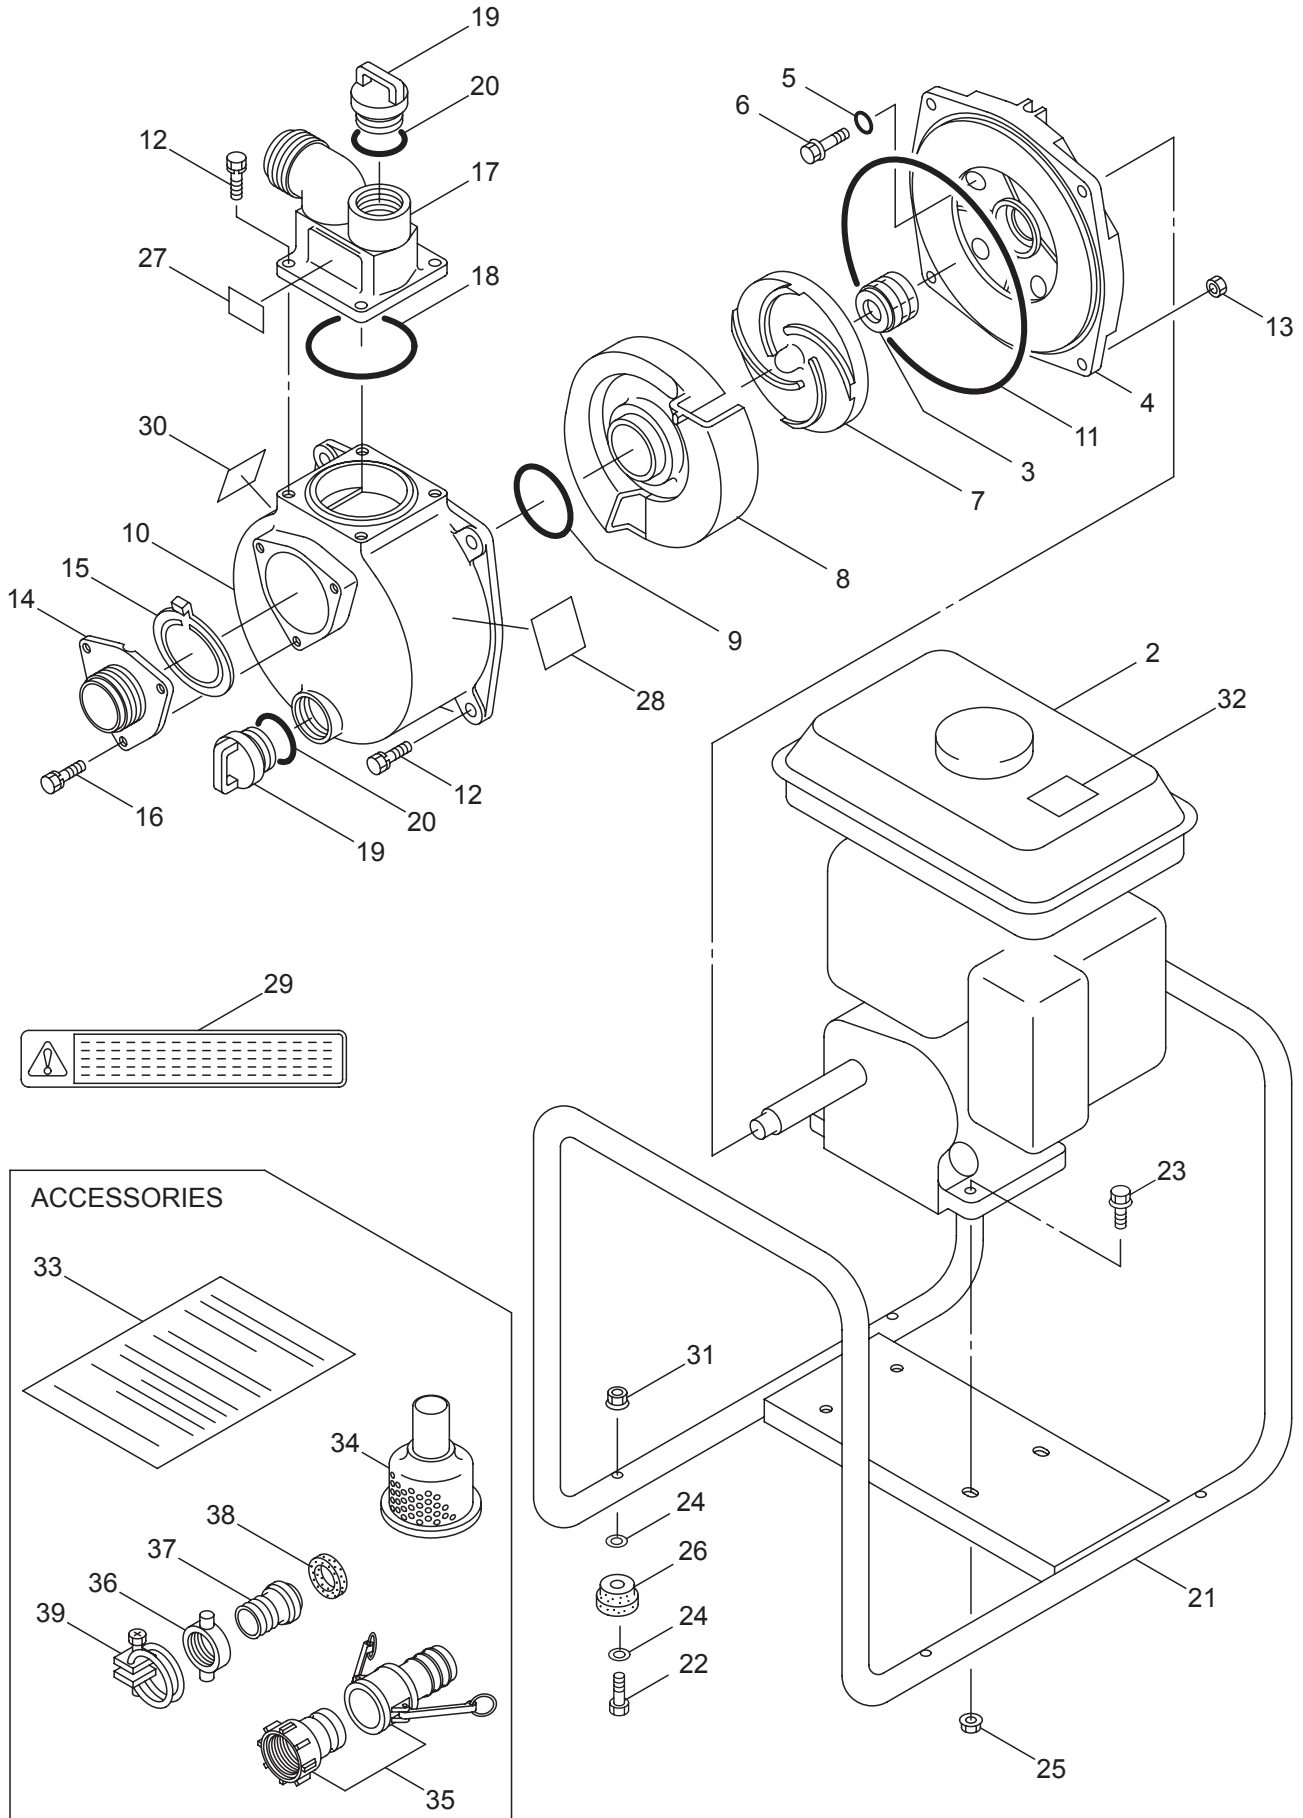

Is Your Product Registered?

Contact your Dealer to verify.

Warranties are based on Registrations and reduced to 1 year without
Registration.

PARTS LIST

MP4030EH/MP5030EH

CONTENTS

1. MAIN BODY	1 ~ 4
--------------------	-------

2011. 08.

P/N 522781-1

1. MP4030EH/MP5030EH
MAIN BODY

Ref. No.	Part No.	Part Name	Q'ty		Remarks
			4030	5030	
1-1	332238	MP4030EH	1		
1-1	332237	MP5030EH		1	
1-2	240816	Engine	1	1	GX120K1WKT2
1-3	240072	Mechanical Seal	1	1	
1-4	240480	Casing Cover	1	1	
1-5	014190	O-Ring	4	4	P8
1-6	089721	Flange Bolt	4	4	M8x40
1-7	240592	Impeller	1		
1-7	240074	Impeller		1	115-M14X1.5
1-8	240514	Scroll	1		
1-8	240584	Scroll		1	
1-9	012392	O-Ring	1	1	G60
1-10	240585	Casing	1	1	
1-11	016601	O-Ring	1	1	W1517-43
1-12	092530	Bolt	8	8	M8x25
1-13	126521	Nut	4	4	M8
1-14	240594	Suction Port	1		
1-14	240586	Suction Port		1	
1-15	240484	Check Valve	1	1	
1-16	126258	Bolt	3	3	M8x20
1-17	240595	Discharge Port	1		
1-17	240587	Discharge Port		1	
1-18	012393	O-Ring	1	1	G80
1-19	240082	Plug	2	2	M36
1-20	018690	O-Ring	2	2	P36
1-21	240487	Setting Base	1	1	
1-22	082117	Bolt	4	4	M6x40x18
1-23	817028	Bolt	4		M6x35
1-23	549533	Bolt		4	M8x40
1-24	831587	Washer	8	8	6x16xt1
1-25	126756	Nut	4		M6
1-25	126201	Nut		4	M8
1-26	028843	Buffer	4	4	
1-27	240368	Label	1	1	MARUYAMA
1-28	240019	Label	1	1	
1-29	120675	Label	1	1	Warning
1-30	546301	Label	1		MP4030E
1-30	546308	Label		1	MP5030E
1-31	126756	Nut	4	4	M6
1-32	285188	Label	1	1	
1-33	240793	Instruction Manual	1	1	MP4020E-H/MP5020E-H
1-34	240512	Strainer	1		
1-34	240495	Strainer		1	
1-35	548845	One Touch Coupling	2		
1-35	548852	One Touch Coupling		2	

1. MP4030EH/MP5030EH
MAIN BODY

Ref. No.	Part No.	Part Name	Q'ty		Remarks
			4030	5030	
1-36	240064	Hose Coupling	2		G1 1/2
1-36	240096	Hose Coupling		2	G2
1-37	240065	Hose Coupling	2		
1-37	240865	Hose Coupling		2	
1-38	240066	Packing	2		36x44.5xt2
1-38	240866	Packing		2	
1-39	240067	Hose Band	3		43-48
1-39	240098	Hose Band		3	#55-60