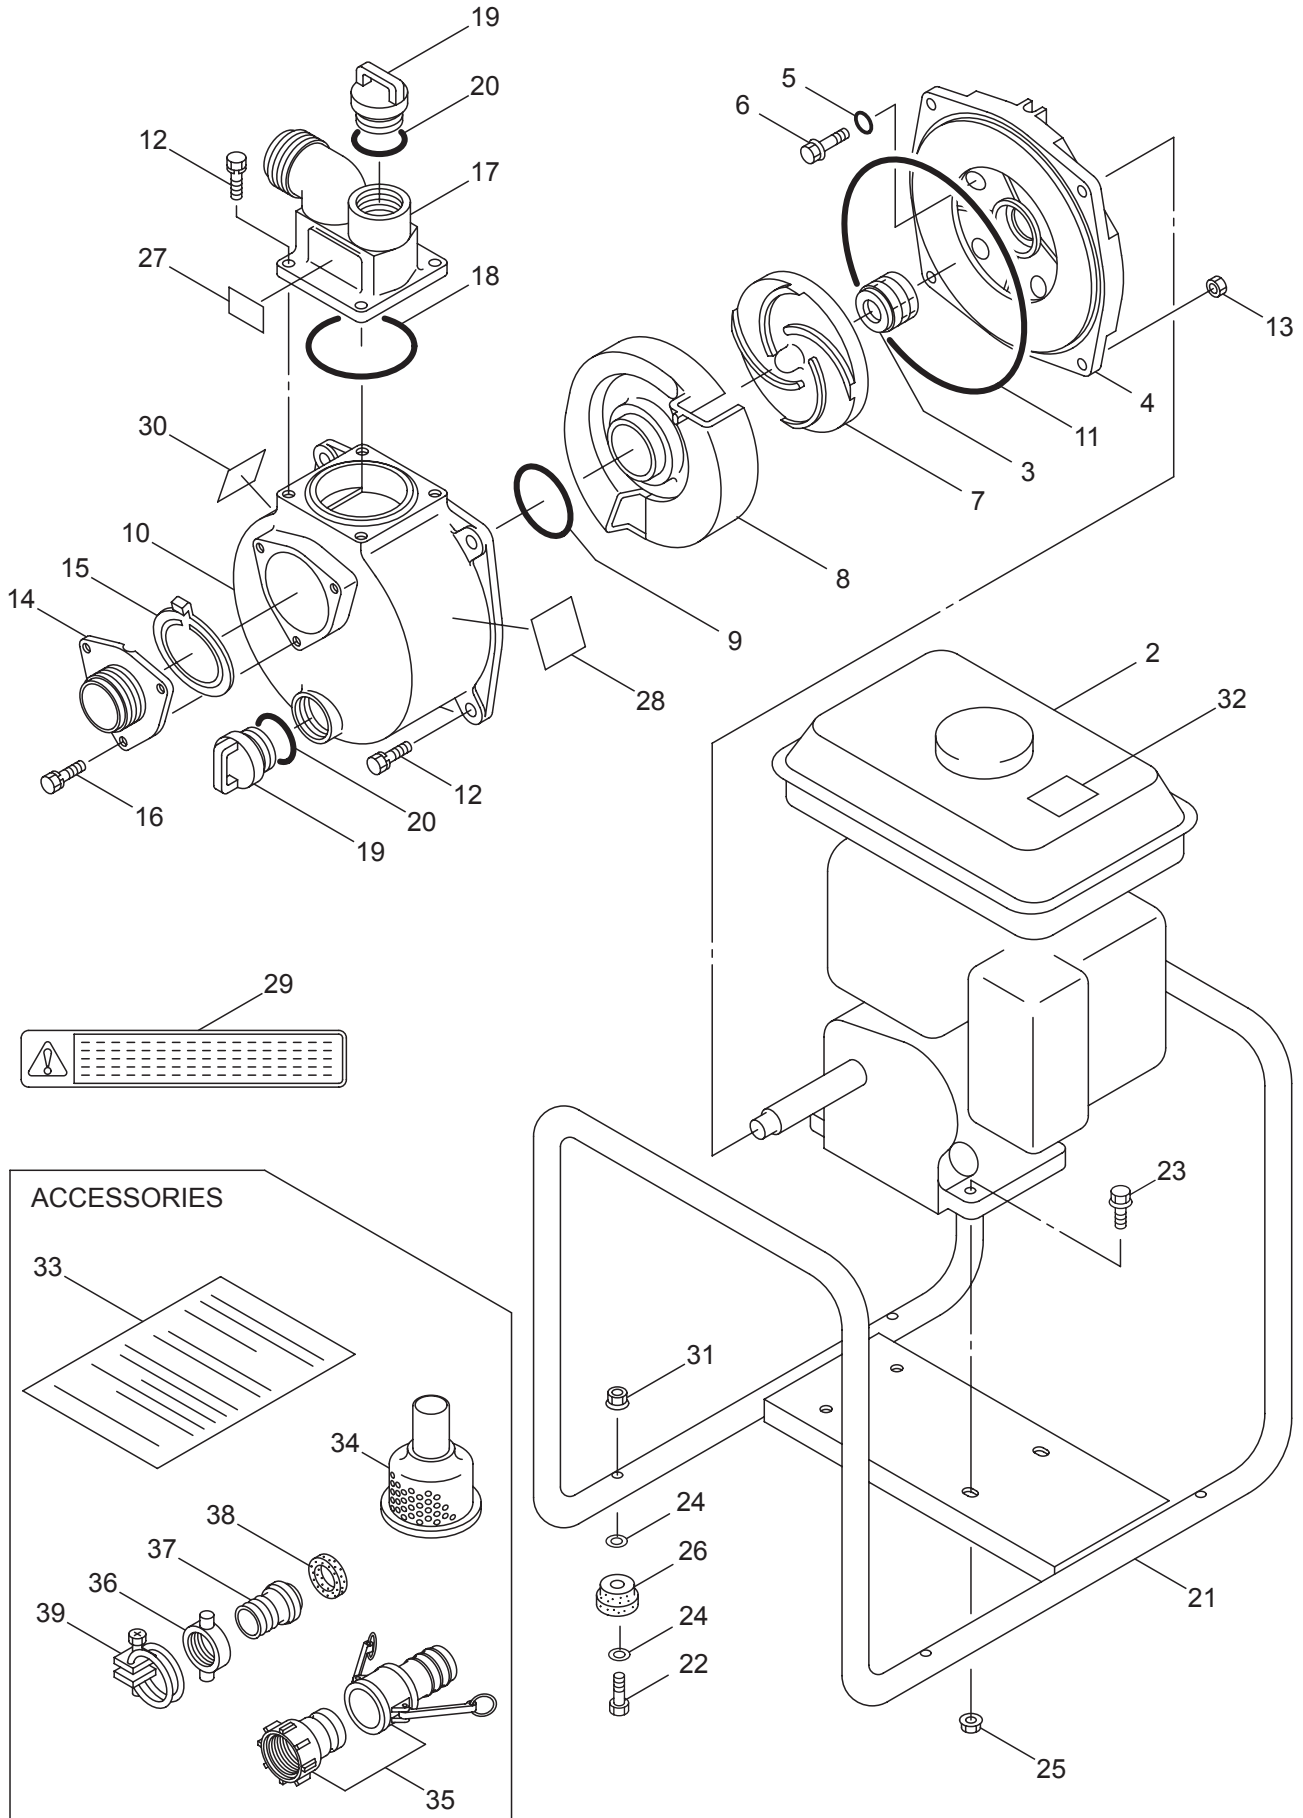

Is Your Product Registered?

Contact your Dealer to verify.

Warranties are based on Registrations and reduced to 1 year without
Registration.

PARTS LIST

MP4030EH/MP5030EH

CONTENTS

1. MAIN BODY	1 ~ 4
--------------------	-------

2011. 08.

P/N 522781-1

1. MP4030EH/MP5030EH
MAIN BODY

Ref. No.	Part No.	Part Name	Q'ty		Remarks
			4030	5030	
1-1	332238	MP4030EH	1		
1-1	332237	MP5030EH		1	
1-2	240816	Engine	1	1	GX120K1WKT2
1-3	240072	Mechanical Seal	1	1	
1-4	240480	Casing Cover	1	1	
1-5	014190	O-Ring	4	4	P8
1-6	089721	Flange Bolt	4	4	M8x40
1-7	240592	Impeller	1		
1-7	240074	Impeller		1	115-M14X1.5
1-8	240514	Scroll	1		
1-8	240584	Scroll		1	
1-9	012392	O-Ring	1	1	G60
1-10	240585	Casing	1	1	
1-11	016601	O-Ring	1	1	W1517-43
1-12	092530	Bolt	8	8	M8x25
1-13	126521	Nut	4	4	M8
1-14	240594	Suction Port	1		
1-14	240586	Suction Port		1	
1-15	240484	Check Valve	1	1	
1-16	126258	Bolt	3	3	M8x20
1-17	240595	Discharge Port	1		
1-17	240587	Discharge Port		1	
1-18	012393	O-Ring	1	1	G80
1-19	240082	Plug	2	2	M36
1-20	018690	O-Ring	2	2	P36
1-21	240487	Setting Base	1	1	
1-22	082117	Bolt	4	4	M6x40x18
1-23	817028	Bolt	4		M6x35
1-23	549533	Bolt		4	M8x40
1-24	831587	Washer	8	8	6x16xt1
1-25	126756	Nut	4		M6
1-25	126201	Nut		4	M8
1-26	028843	Buffer	4	4	
1-27	240368	Label	1	1	MARUYAMA
1-28	240019	Label	1	1	
1-29	120675	Label	1	1	Warning
1-30	546301	Label	1		MP4030E
1-30	546308	Label		1	MP5030E
1-31	126756	Nut	4	4	M6
1-32	285188	Label	1	1	
1-33	240793	Instruction Manual	1	1	MP4020E-H/MP5020E-H
1-34	240512	Strainer	1		
1-34	240495	Strainer		1	
1-35	548845	One Touch Coupling	2		
1-35	548852	One Touch Coupling		2	

1. MP4030EH/MP5030EH
MAIN BODY

Ref. No.	Part No.	Part Name	Q'ty		Remarks
			4030	5030	
1-36	240064	Hose Coupling	2		G1 1/2
1-36	240096	Hose Coupling		2	G2
1-37	240065	Hose Coupling	2		
1-37	240865	Hose Coupling		2	
1-38	240066	Packing	2		36x44.5xt2
1-38	240866	Packing		2	
1-39	240067	Hose Band	3		43-48
1-39	240098	Hose Band		3	#55-60