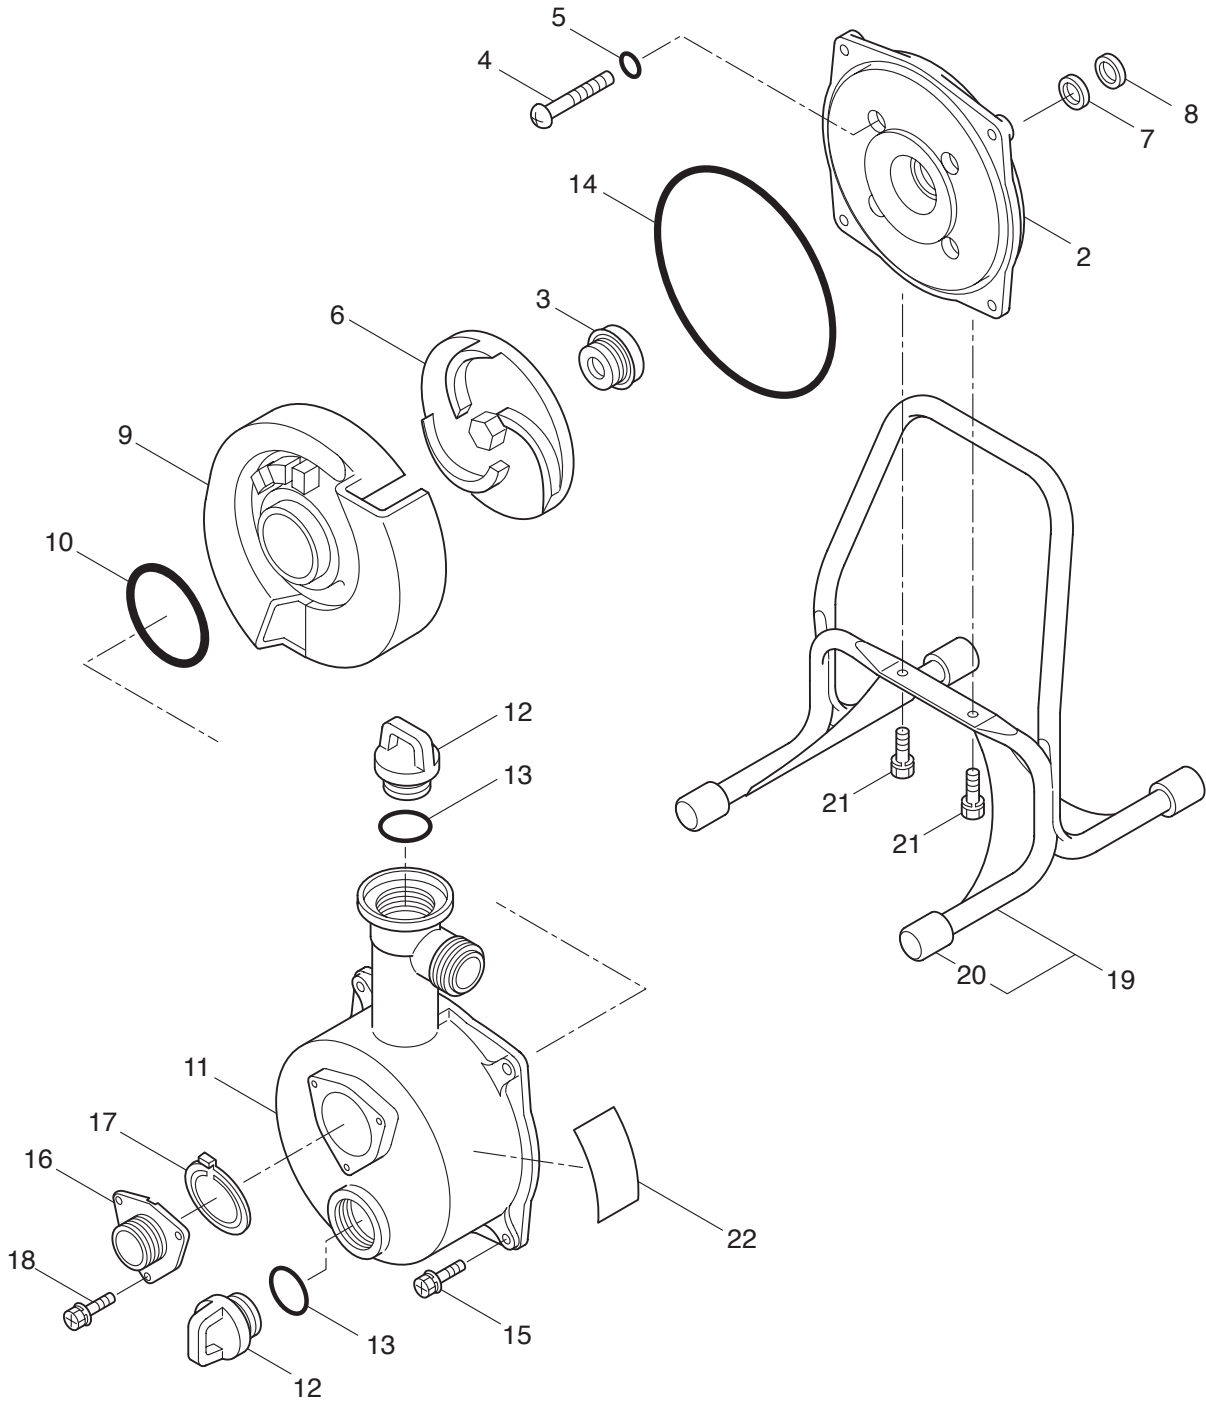

PARTS LIST

MP2533E2

CONTENTS

1. MAIN BODY	1 ~ 2
2. ENGINE.....	3 ~ 6
3. CARBURETOR, FUEL TANK	7 ~ 10
4. ACCESSORIES	11 ~ 12

2009.02.

P/N 522739

1. MP2533E2
MAIN BODY

Ref. No.	Part No.	Part Name	Q'ty	Remarks
1-1	332250	MP2533E2	1	
1-2	283896	Casing Cover	1	
1-3	240002	Mechanical Seal	1	
1-4	550162	Screw	4	M5X0.8X40
1-5	013918	O-Ring	4	S5
1-6	284617	Impeller	1	
1-7	284812	Spacer	1	T0.5
1-8	284813	Spacer	1	T0.3
1-9	284618	Scroll	1	
1-10	027533	O-Ring	1	P42
1-11	283897	Casing	1	
1-12	283916	Plug	2	PF1
1-13	284422	O-Ring	2	P30
1-14	012615	O-Ring	1	G140
1-15	092520	Bolt	4	M6X20
1-16	240553	Suction Port	1	PF1
1-17	283914	Check Valve	1	
1-18	092519	Bolt	3	M6X16
1-19	283907	Base	1	Incl.20
1-20	283909	Pad	4	
1-21	092513	Bolt	2	M8X16
1-22	285190	Label	1	

2. MP2533E2
ENGINE

Ref. No.	Part No.	Part Name	Q'ty	Remarks
2-46	261200	Spark Plug	1	BPM6Y
2-47	261202	Grommet	1	
2-48	285036	Stop Switch Ass'y	1	
2-49	269419	Stay	1	
2-50	261250	Cap Screw	1	M5X20
2-51	269481	Shaft	1	
2-52	265312	Screw	3	M6X15
2-53	261419	Recoil Starter Ass'y	1	Incl.54-64
2-54	261420	Recoil Ass'y	1	Incl.55-60
2-55	261720	Pulley	1	
2-56	261721	Spiral Spring	1	
2-57	262922	Screw	1	
2-58	261723	Rope Ass'y	1	Incl.59,60
2-59	261724	Starter Rope	1	
2-60	261725	Starter Grip	1	
2-61	263475	Starter Pawl Ass'y	1	Incl.62-64
2-62	263476	Pawl Case	1	
2-63	263477	Pawl	1	
2-64	261728	Return Spring	1	
2-65	261257	Cap Screw	4	M4X16
2-66	266524	Label	1	