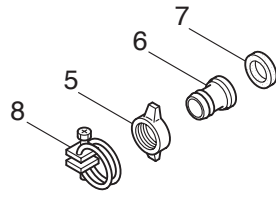

4. MP2533E2
ACCESSORIES

Ref. No.	Part No.	Part Name	Q'ty	Remarks
4-1	285041	Instruction Manual	1	MP2533E2
4-2	549288	Hose	1	25X3000
4-3	284300	Strainer	1	
4-4	210418	Box Spanner	1	13X19X(+)
4-5	240028	Hose Coupling	2	PF1
4-6	240858	Hose Coupling	2	
4-7	240859	Packing	2	
4-8	284301	Hose Band	3	
4-9	240860	Hose Coupling	1	
4-10	240861	Hose Coupling	1	
4-11	284562	One Touch Coupling	2