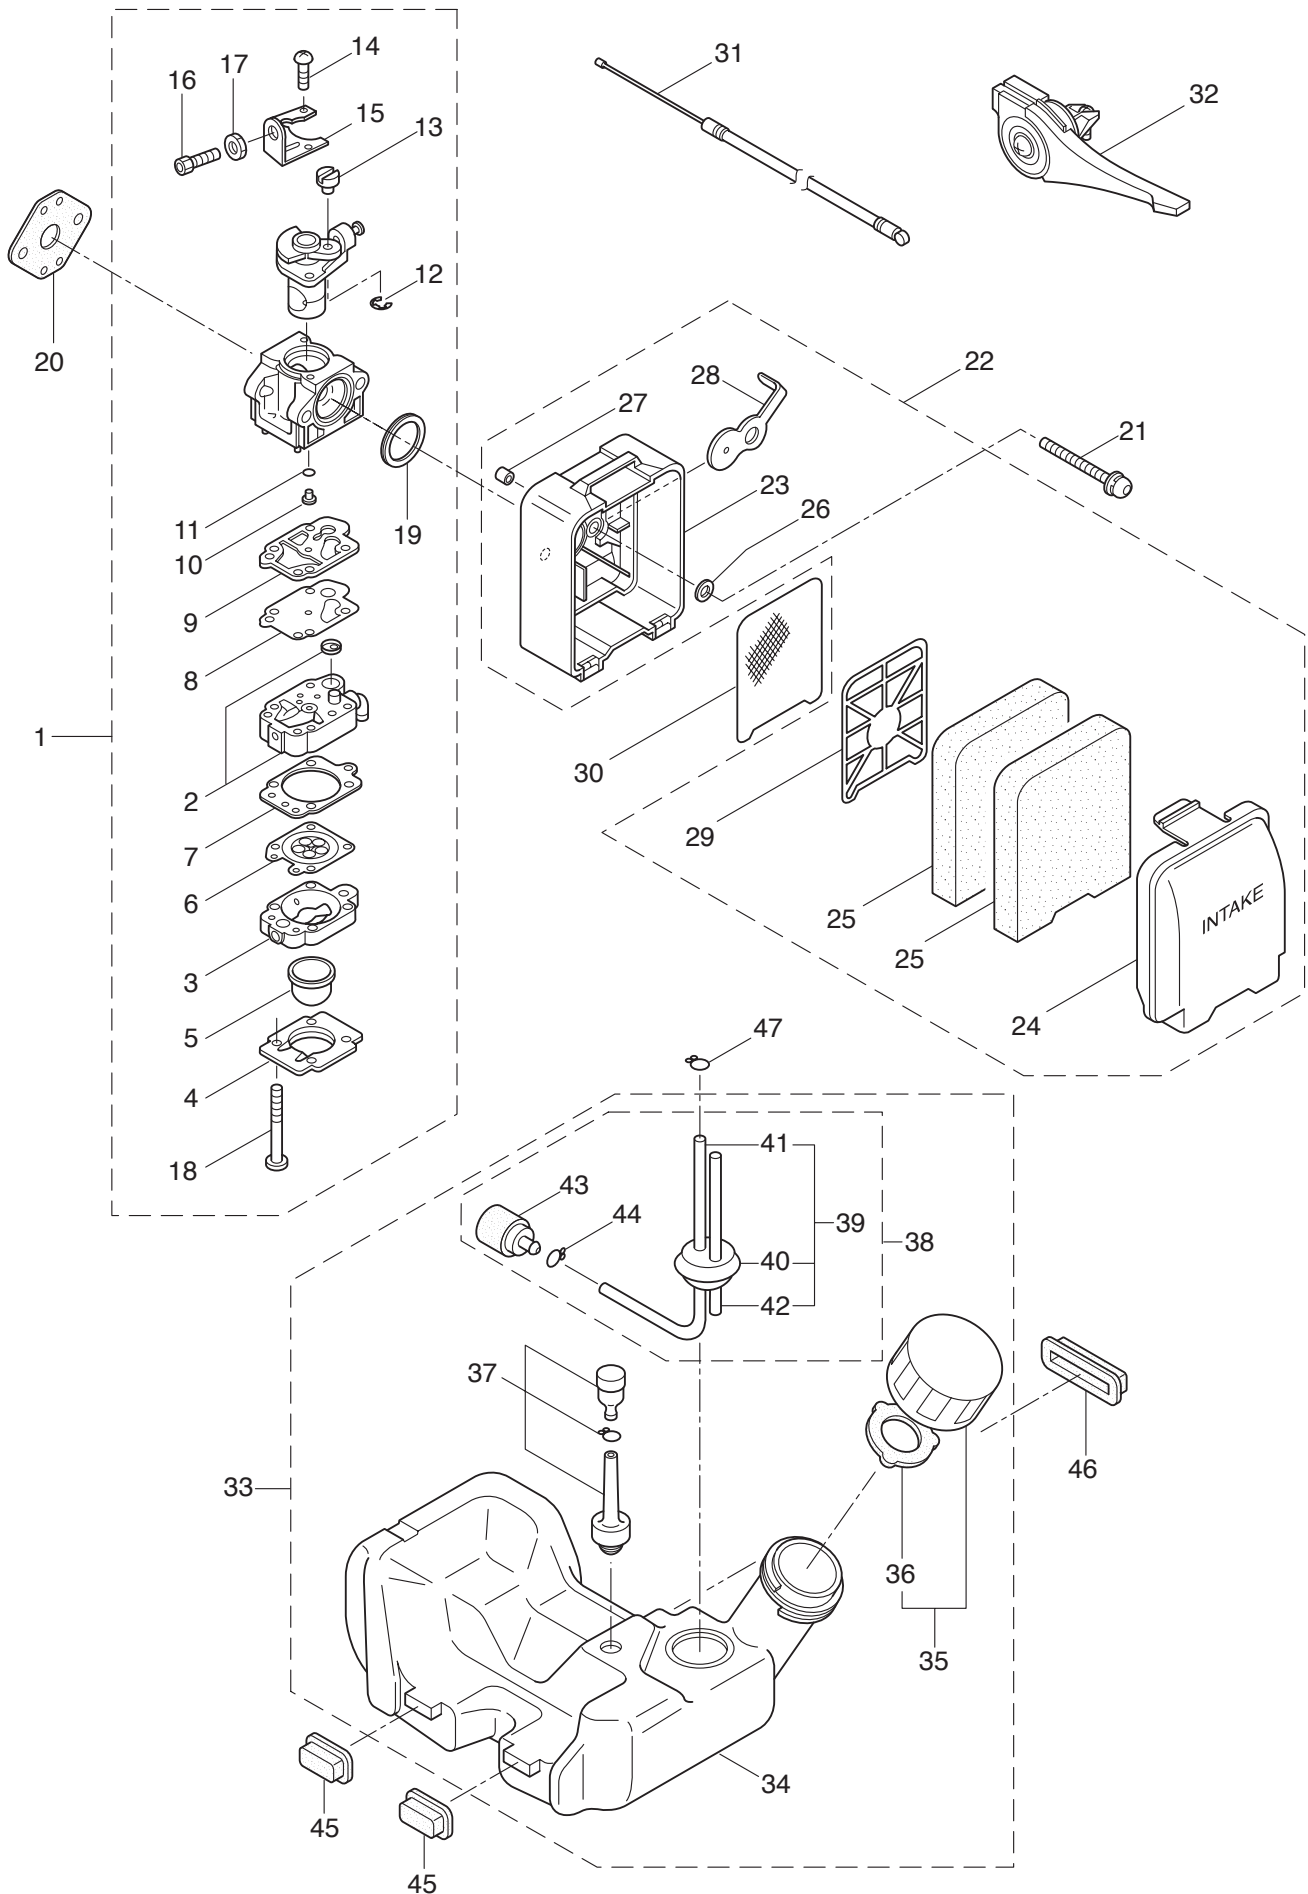

3. MP2533E2
CARBURETOR, FUEL TANK

Ref. No.	Part No.	Part Name	Q'ty	Remarks
3-1	265313	Carburetor Ass'y	1	Incl.2-19
3-2	263739	Pump Body	1	
3-3	262991	Purge Body	1	
3-4	262992	Cover Plate	1	
3-5	261874	Primer Bulb	1	
3-6	261873	Diaphragm, Metering	1	
3-7	262993	Gasket	1	
3-8	262994	Diaphragm, Fuel Pump	1	
3-9	262995	Gasket	1	
3-10	262123	Main Jet	1	
3-11	261871	O-Ring	1	
3-12	261876	E-Ring	1	
3-13	261658	Swivel	1	
3-14	261875	Screw	2	
3-15	263250	Bracket	1	
3-16	261877	Adapter	1	
3-17	261878	Nut	1	
3-18	262996	Screw	4	
3-19	261657	Packing	1	
3-20	261864	Gasket	1	
3-21	262720	Cap Screw	2	M5X55
3-22	263520	Air Filter Ass'y	1	Incl.23-29
3-23	263723	Housing	1	
3-24	263713	Air Filter Cover	1	
3-25	263714	Foam Element	2	
3-26	263000	Washer	1	
3-27	263715	Sleeve	2	
3-28	263007	Choke Valve	1	
3-29	263717	Screen	1	
3-30	265314	Screen	1	
3-31	284685	Cable Comp.	1	
3-32	269211	Throttle Lever	1	
3-33	264749	Fuel Tank Ass'y	1	Incl.34-44
3-34	264752	Fuel Tank	1	
3-35	261584	Fuel Tank Cap Ass'y	1	Incl.36
3-36	261105	Gasket	1	
3-37	261696	Breather Ass'y	1	
3-38	265752	Fuel Pipe Pick-up Ass'y	1	Incl.39-44
3-39	264031	Fuel Pipe Ass'y	1	Incl.40-42
3-40	261115	Grommet	1	
3-41	261690	Fuel Pipe	1	160L
3-42	263038	Return Pipe	1	3X6X85
3-43	264653	Filter Ass'y	1	
3-44	261117	Clip	1	
3-45	261118	Pad	2