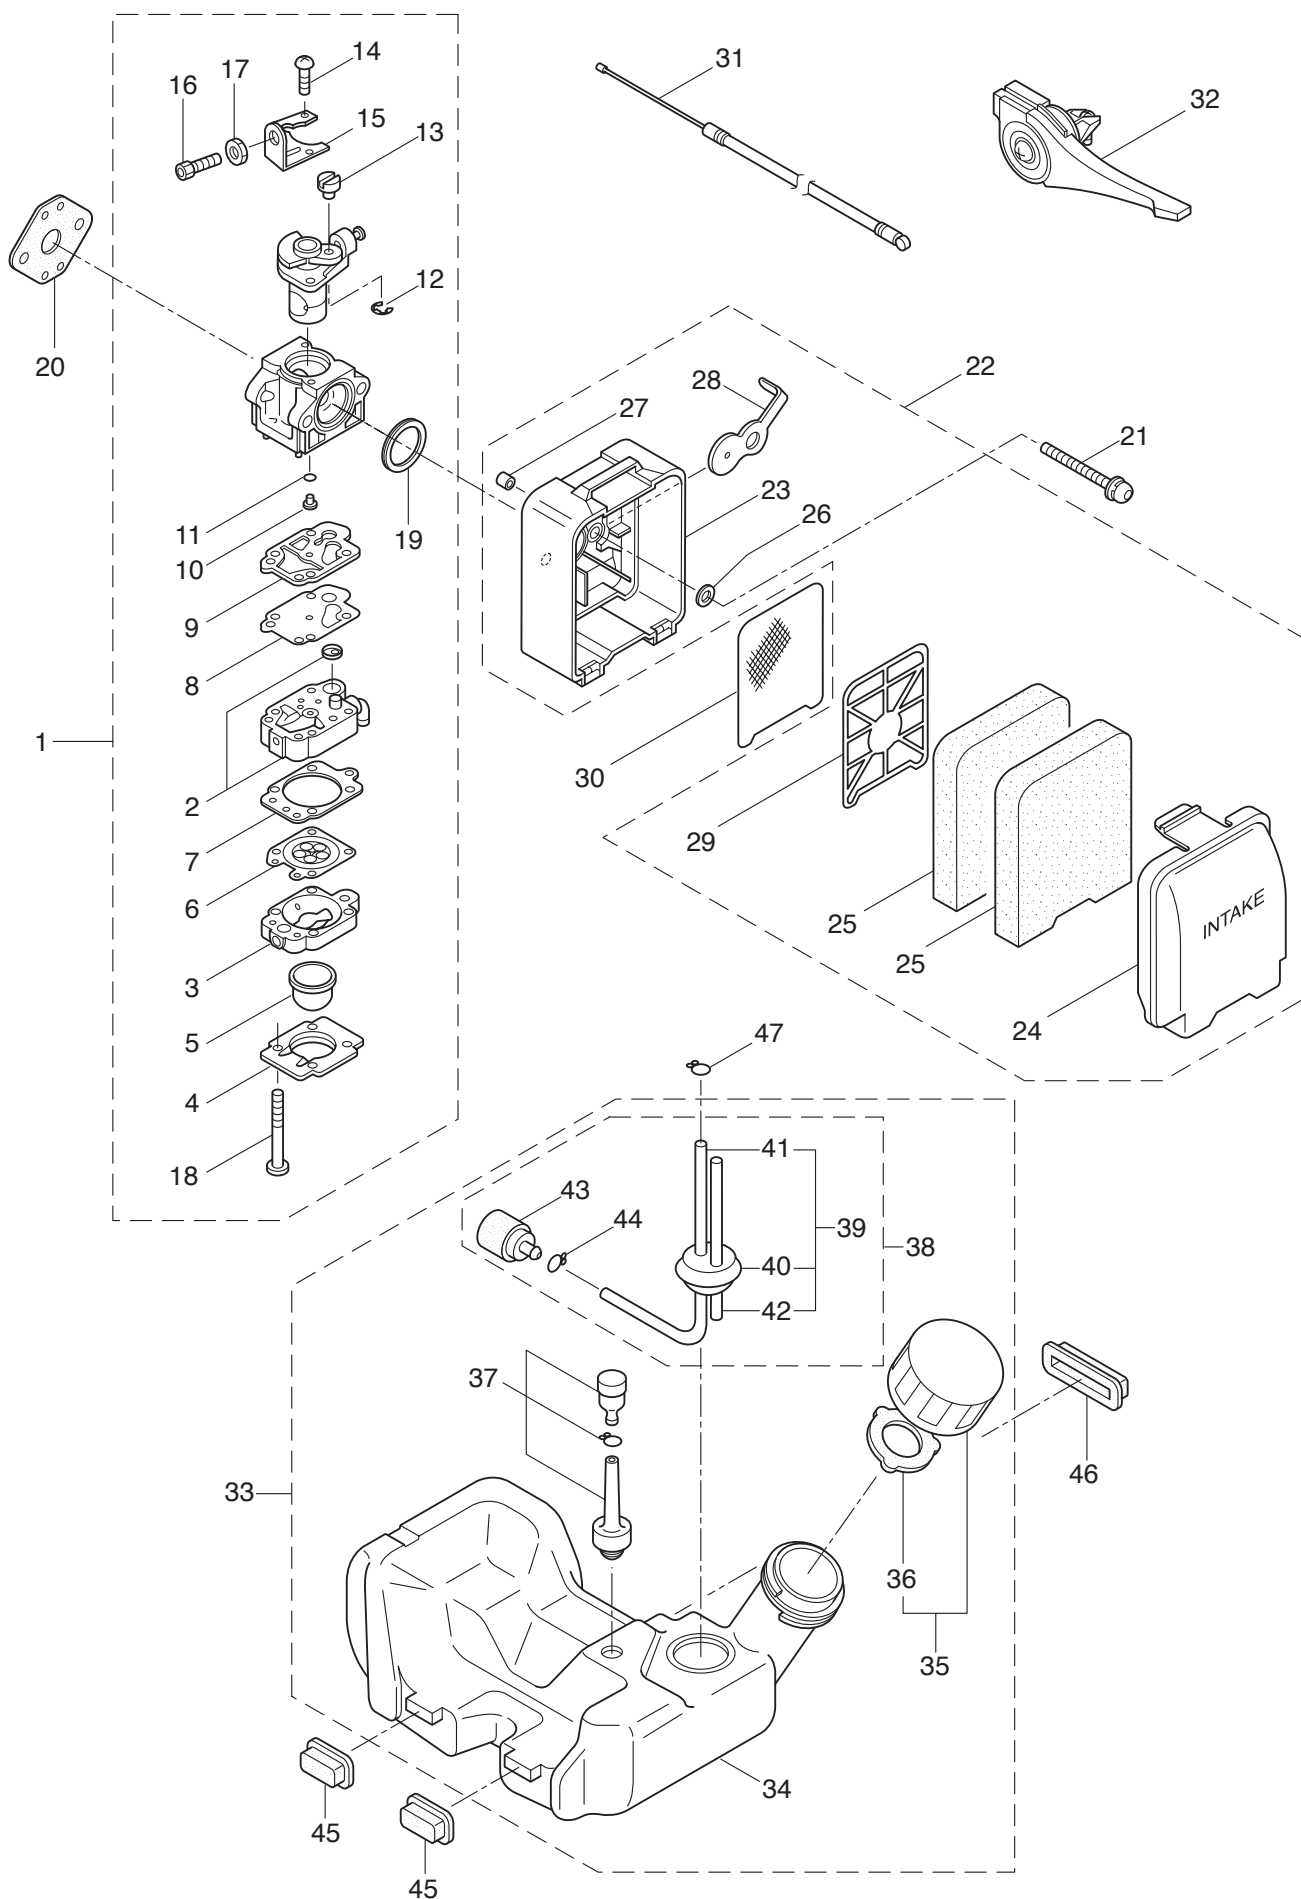

3. MP2533E2
CARBURETOR, FUEL TANK

Ref. No.	Part No.	Part Name	Q'ty	Remarks
3-46	261119	Pad	1	
3-47	261117	Clip	1