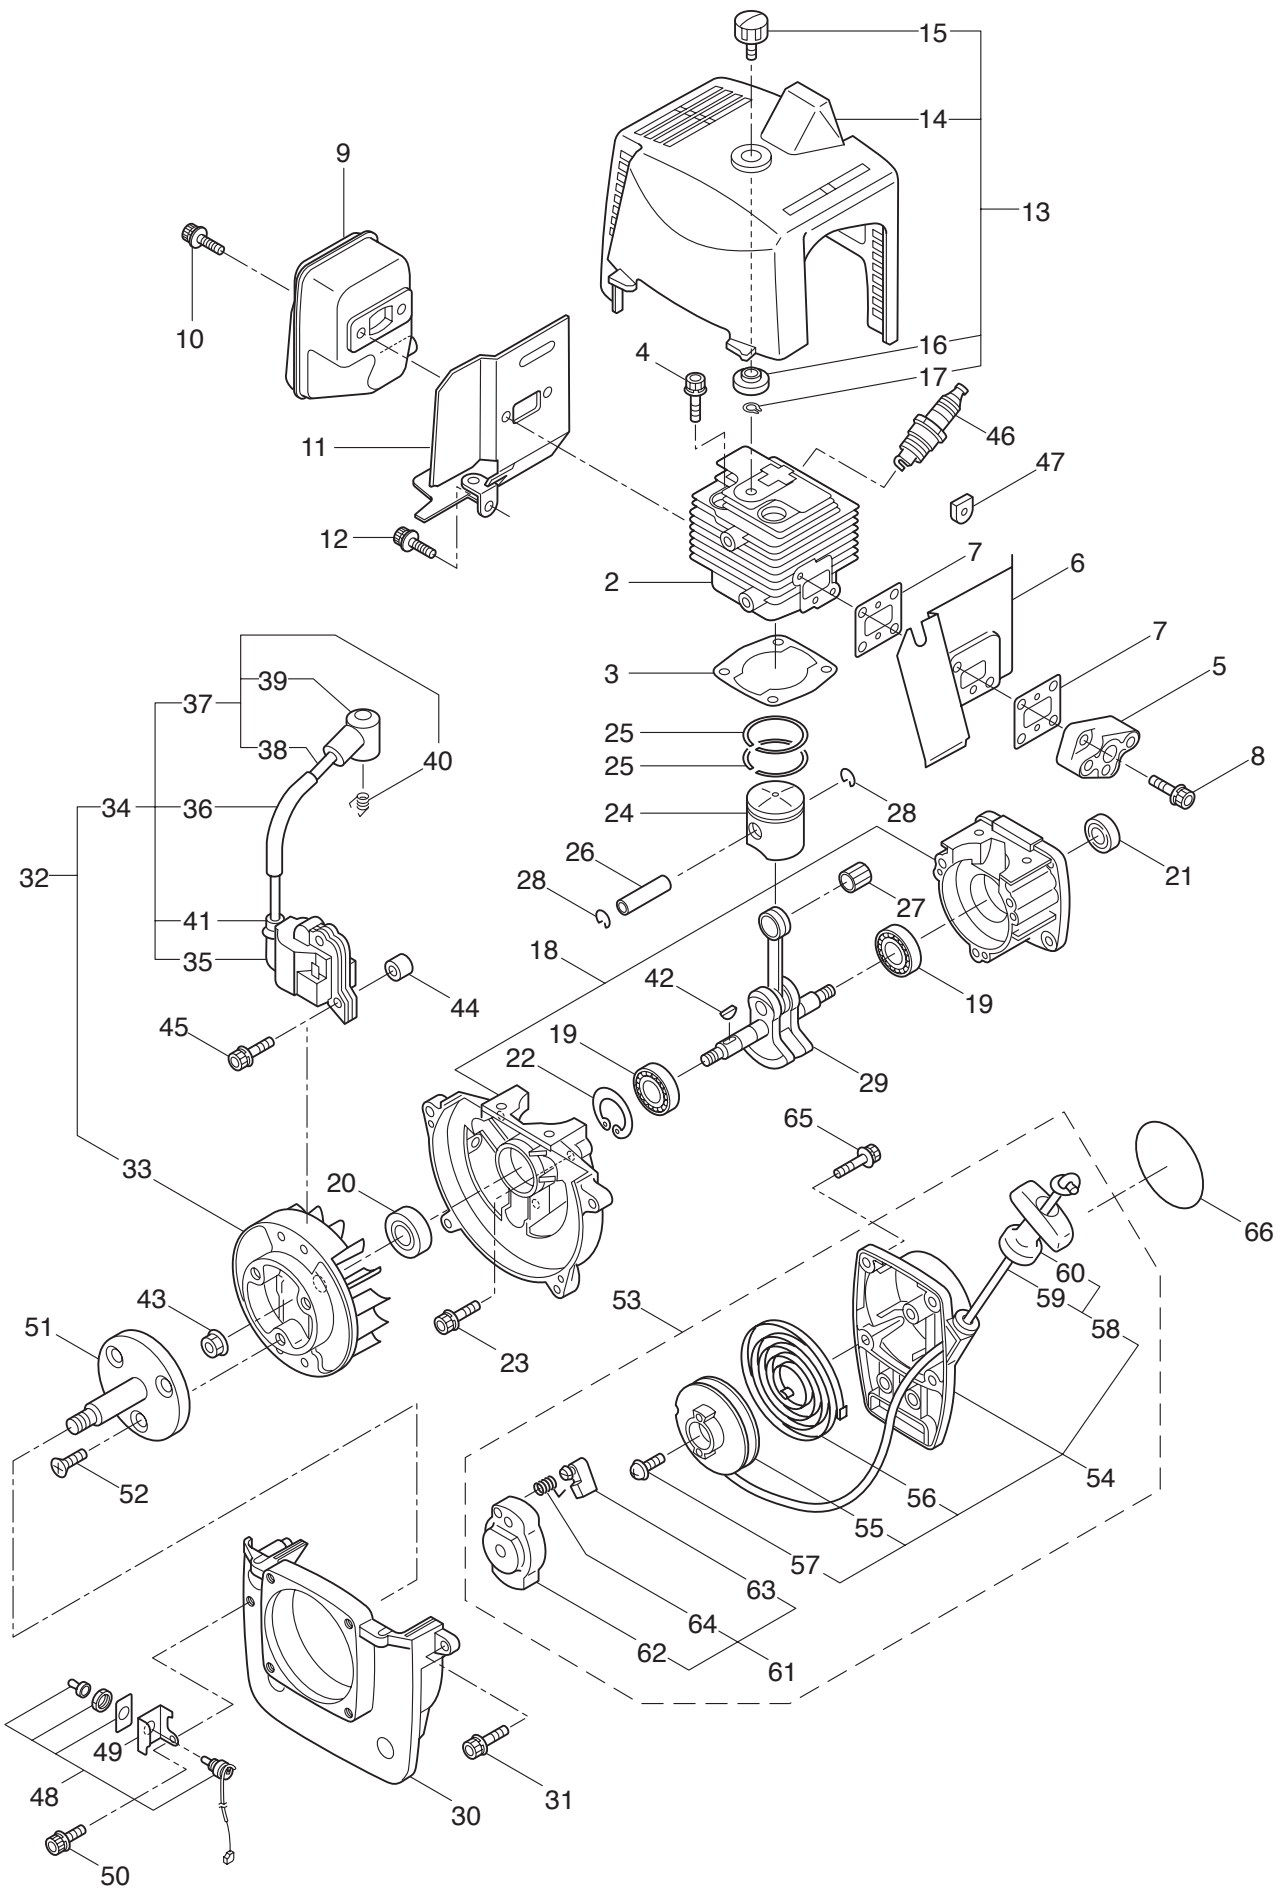

2. MP2533E2 ENGINE

Ref. No.	Part No.	Part Name	Q'ty	Remarks
2-1	858471	Engine	1	
2-2	261360	Cylinder	1	New gasket required
2-3	262201	Gasket	1	
2-4	261250	Cap Screw	4	M5X20
2-5	261938	Insulator	1	New gasket required
2-6	261364	Air Duct	1	
2-7	261171	Gasket	2	
2-8	265924	Cap Screw	2	M5X25
2-9	280619	Muffler	1	
2-10	266402	Cap Screw	2	M5X55
2-11	261833	Gasket	1	
2-12	261607	Cap Screw	1	M5X16
2-13	265304	Top Cover Ass'y	1	Incl.14-17
2-14	265305	Top Cover	1	
2-15	261018	Knob	1	
2-16	261020	Spacer	1	
2-17	261734	Snap Ring	1	#5
2-18	261379	Crankcase	1	
2-19	261384	Bearing	2	#6201C3
2-20	261385	Oil Seal	1	
2-21	261386	Oil Seal	1	
2-22	016732	Snap Ring	1	#32
2-23	261612	Cap Screw	3	M5X30
2-24	266980	Piston	1	
2-25	261390	Piston Ring	2	(2)Required
2-26	261555	Piston Pin	1	7X10X31.5L
2-27	261392	Bearing, Needle	1	
2-28	261393	Clip, Piston Pin	2	
2-29	261395	Crankshaft/Conn.Rod Ass'y	1	
2-30	280468	Fan Cover	1	
2-31	261250	Cap Screw	4	M5X20
2-32	269487	Magneto Ass'y	1	Incl.33-41
2-33	269323	Rotor/Fan	1	
2-34	267400	Ignition Coil Ass'y	1	Incl.35-41
2-35	267401	Coil	1	
2-36	269418	Insulator	1	
2-37	267403	Spark Plug Wire Ass'y	1	Incl.38-40
2-38	267404	Spark Plug Wire	1	
2-39	261074	Plug Boot	1	
2-40	261075	Connector	1	
2-41	261072	Cap	1	
2-42	261076	Woodruff Key	1	3X10
2-43	261417	Nut, Rotor	1	M8
2-44	280381	Spacer	2	
2-45	261256	Cap Screw	2	M4X25