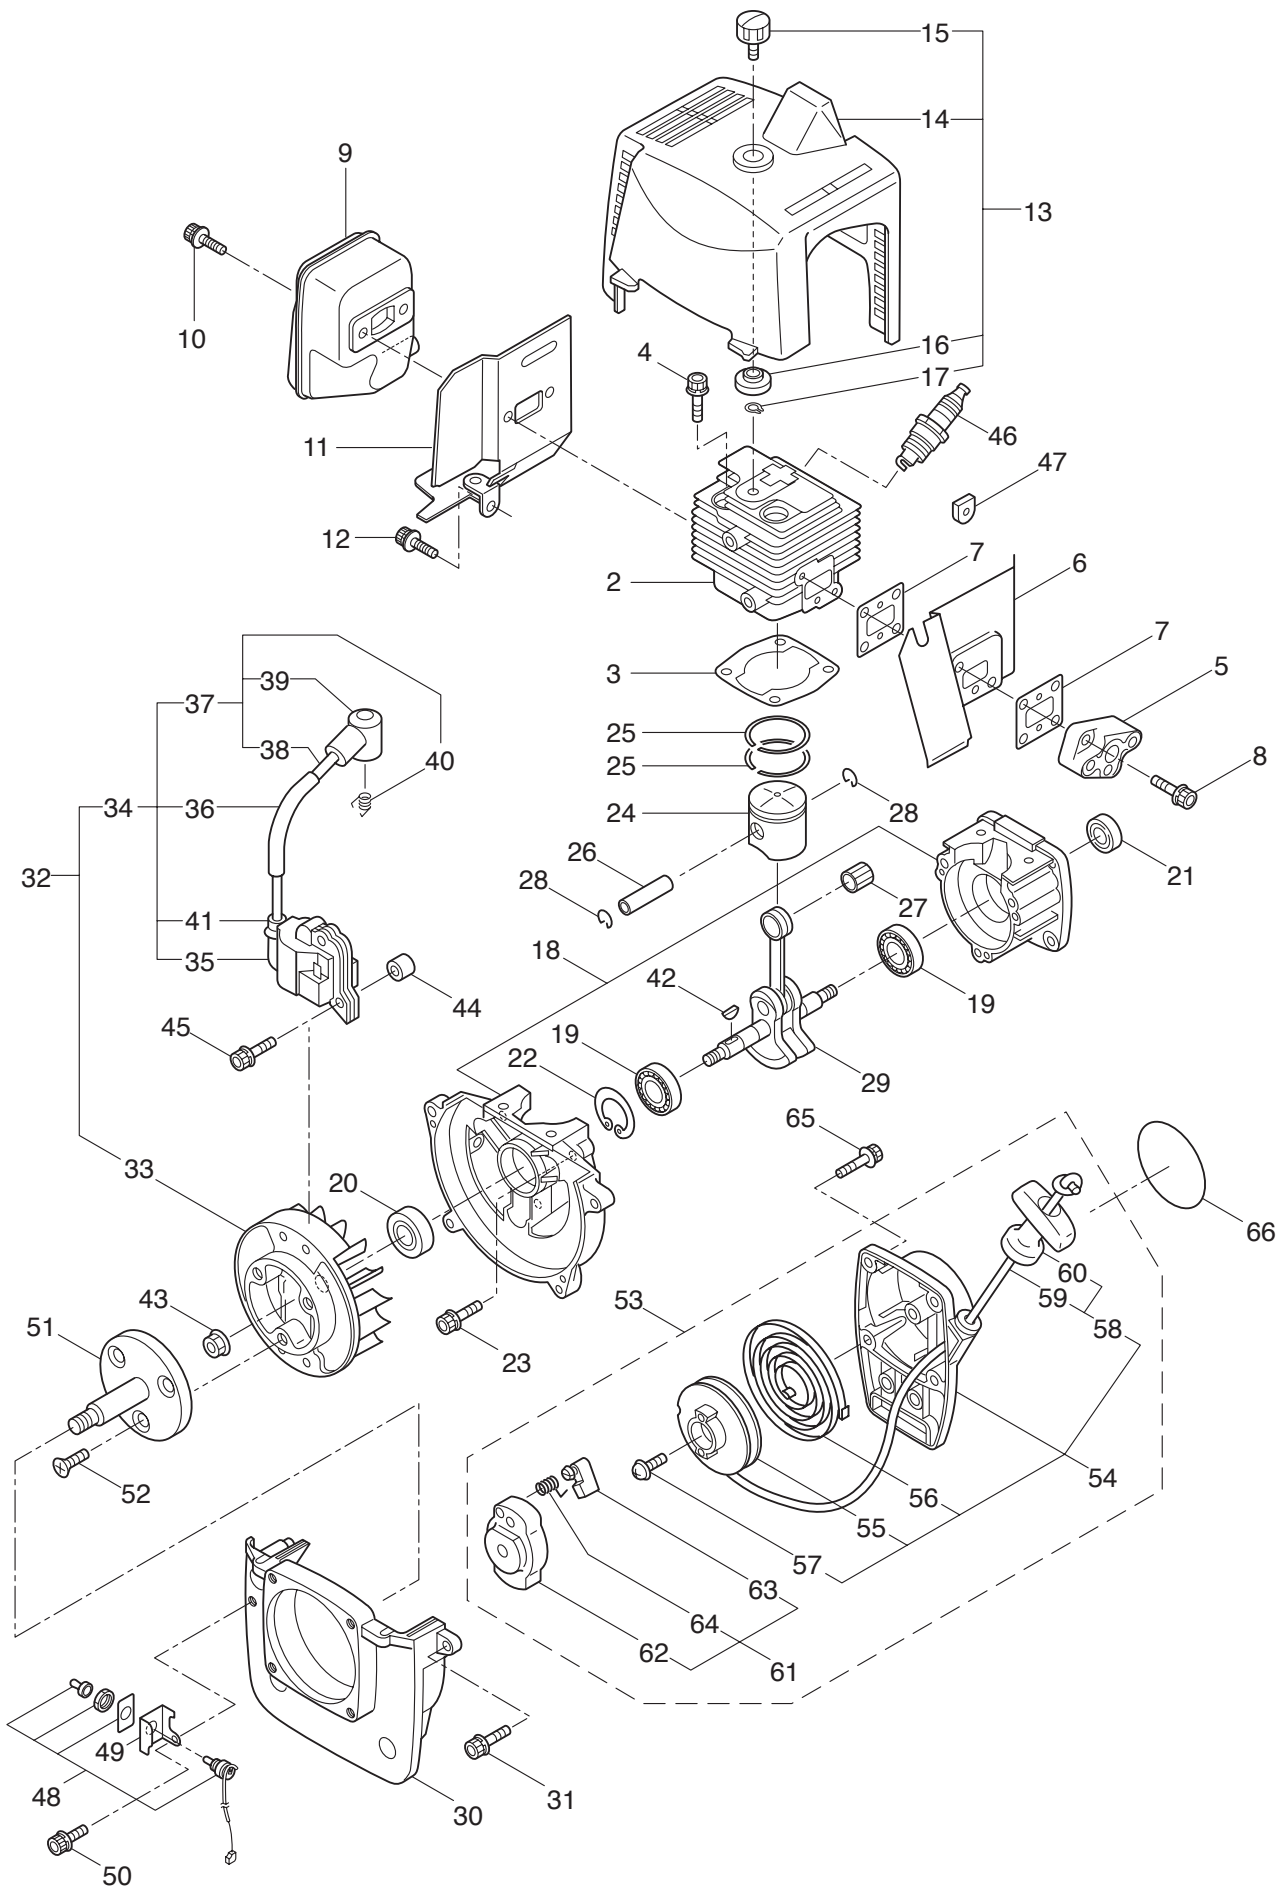

PARTS LIST

MP2533E2

CONTENTS

1. MAIN BODY	1 ~ 2
2. ENGINE.....	3 ~ 6
3. CARBURETOR, FUEL TANK	7 ~ 10
4. ACCESSORIES	11 ~ 12

2009.02.

P/N 522739

1. MP2533E2
MAIN BODY

Ref. No.	Part No.	Part Name	Q'ty	Remarks
1-1	332250	MP2533E2	1	
1-2	283896	Casing Cover	1	
1-3	240002	Mechanical Seal	1	
1-4	550162	Screw	4	M5X0.8X40
1-5	013918	O-Ring	4	S5
1-6	284617	Impeller	1	
1-7	284812	Spacer	1	T0.5
1-8	284813	Spacer	1	T0.3
1-9	284618	Scroll	1	
1-10	027533	O-Ring	1	P42
1-11	283897	Casing	1	
1-12	283916	Plug	2	PF1
1-13	284422	O-Ring	2	P30
1-14	012615	O-Ring	1	G140
1-15	092520	Bolt	4	M6X20
1-16	240553	Suction Port	1	PF1
1-17	283914	Check Valve	1	
1-18	092519	Bolt	3	M6X16
1-19	283907	Base	1	Incl.20
1-20	283909	Pad	4	
1-21	092513	Bolt	2	M8X16
1-22	285190	Label	1	

2. MP2533E2
ENGINE

Ref. No.	Part No.	Part Name	Q'ty	Remarks
2-46	261200	Spark Plug	1	BPM6Y
2-47	261202	Grommet	1	
2-48	285036	Stop Switch Ass'y	1	
2-49	269419	Stay	1	
2-50	261250	Cap Screw	1	M5X20
2-51	269481	Shaft	1	
2-52	265312	Screw	3	M6X15
2-53	261419	Recoil Starter Ass'y	1	Incl.54-64
2-54	261420	Recoil Ass'y	1	Incl.55-60
2-55	261720	Pulley	1	
2-56	261721	Spiral Spring	1	
2-57	262922	Screw	1	
2-58	261723	Rope Ass'y	1	Incl.59,60
2-59	261724	Starter Rope	1	
2-60	261725	Starter Grip	1	
2-61	263475	Starter Pawl Ass'y	1	Incl.62-64
2-62	263476	Pawl Case	1	
2-63	263477	Pawl	1	
2-64	261728	Return Spring	1	
2-65	261257	Cap Screw	4	M4X16
2-66	266524	Label	1	