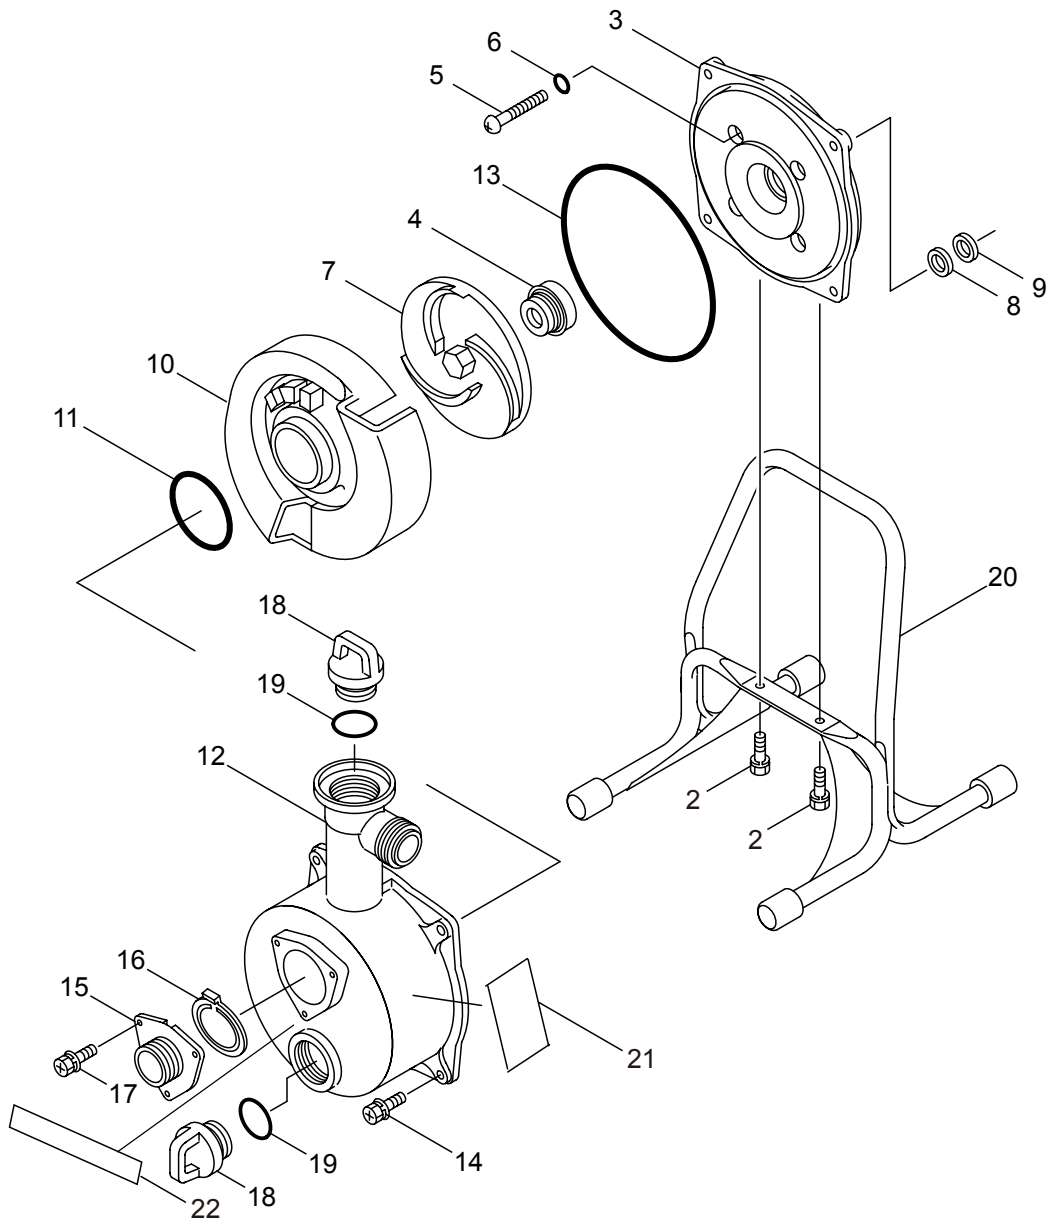

**MARUYAMA**

ILLUSTRATED PARTS LIST

**MP2531CE-1**  
WATER PUMP

MP2531CE-1  
WATER PUMP  
PART 522643 - 09/2008

Maruyama. *E x t r a o r d i n a r y .*

1. MP2531CE-1  
MAIN BODY

Ref. No.	Part No.	Part Name	Q'ty	Remarks
1-2	092513	Bolt	2	M8x16
1-3	283896	Casing Cover	1	
1-4	240002	Mechanical Seal	1	
1-5	550162	Screw	4	M5x0.8x40
1-6	013918	O-Ring	4	S5
1-7	283910	Impeller	1	
1-8	284812	Spacer	1	T0.5
1-9	284813	Spacer	1	T0.3
1-10	283911	Scroll	1	
1-11	027533	O-Ring	1	P42
1-12	283897	Casing	1	
1-13	012615	O-Ring	1	G140
1-14	092520	Bolt	4	M6x20
1-15	240553	Suction Port	1	
1-16	283914	Check Valve	1	
1-17	092519	Bolt	3	M6x16
1-18	283916	Plug	2	PF1
1-19	284422	O-Ring	2	P30
1-20	283907	Base	1	
1-21	284674	Label	1	
1-22	284676	Label	1	
1-23	549288	Hose	1	25x3000
1-24	284300	Strainer	1	
1-25	549653	Box Spanner	1	13x19x(+)
1-26	240028	Hose Coupling	2	PF1
1-27	240858	Hose Coupling	2	
1-28	240859	Packing	2	
1-29	284301	Hose Band	3	
1-30	240860	Hose Coupling	1	
1-31	240861	Hose Coupling	1	
1-32	284562	One Touch Coupling	2	
1-33	284680	Instruction Manual	1	

2.MP2531CE-1  
ENGINE

Ref. No.	Part No.	Part Name	Q'ty	Remarks
2-46	261417	Nut,Rotor	1	M8
2-47	280381	Spacer	2	
2-48	261256	Cap Screw	2	M4x25
2-49	261200	Spark Plug	1	NGK BPM6Y
2-50	284693	Stop Switch Ass'y	1	
2-51	269419	Stay	1	
2-52	284635	Collar	1	
2-53	269189	Grommet	1	
2-54	269481	Shaft	1	
2-55	265312	Screw	3	M6x15
2-56	283477	Recoil Ass'y	1	Incl.57-65
2-57	283504	Reel	1	
2-58	283505	Cam Plate	1	
2-59	283506	Spring	1	
2-60	280931	Spiral Spring	1	
2-61	267213	Screw	1	
2-62	283578	Starter Rope Ass'y	1	Incl.63-65
2-63	283579	Starter Rope	1	
2-64	261725	Starter Grip	1	
2-65	283511	Rope Stopper	1	
2-66	283575	Starter Pawl Ass'y	1	
2-67	284698	Adapter Ass'y	1	
2-68	265726	Cap Screw	4	M4x16
2-69	284746	Label	1	CER300MP
2-70	282558	Label	1	
2-71	282096	Cap Screw	1	M4x16