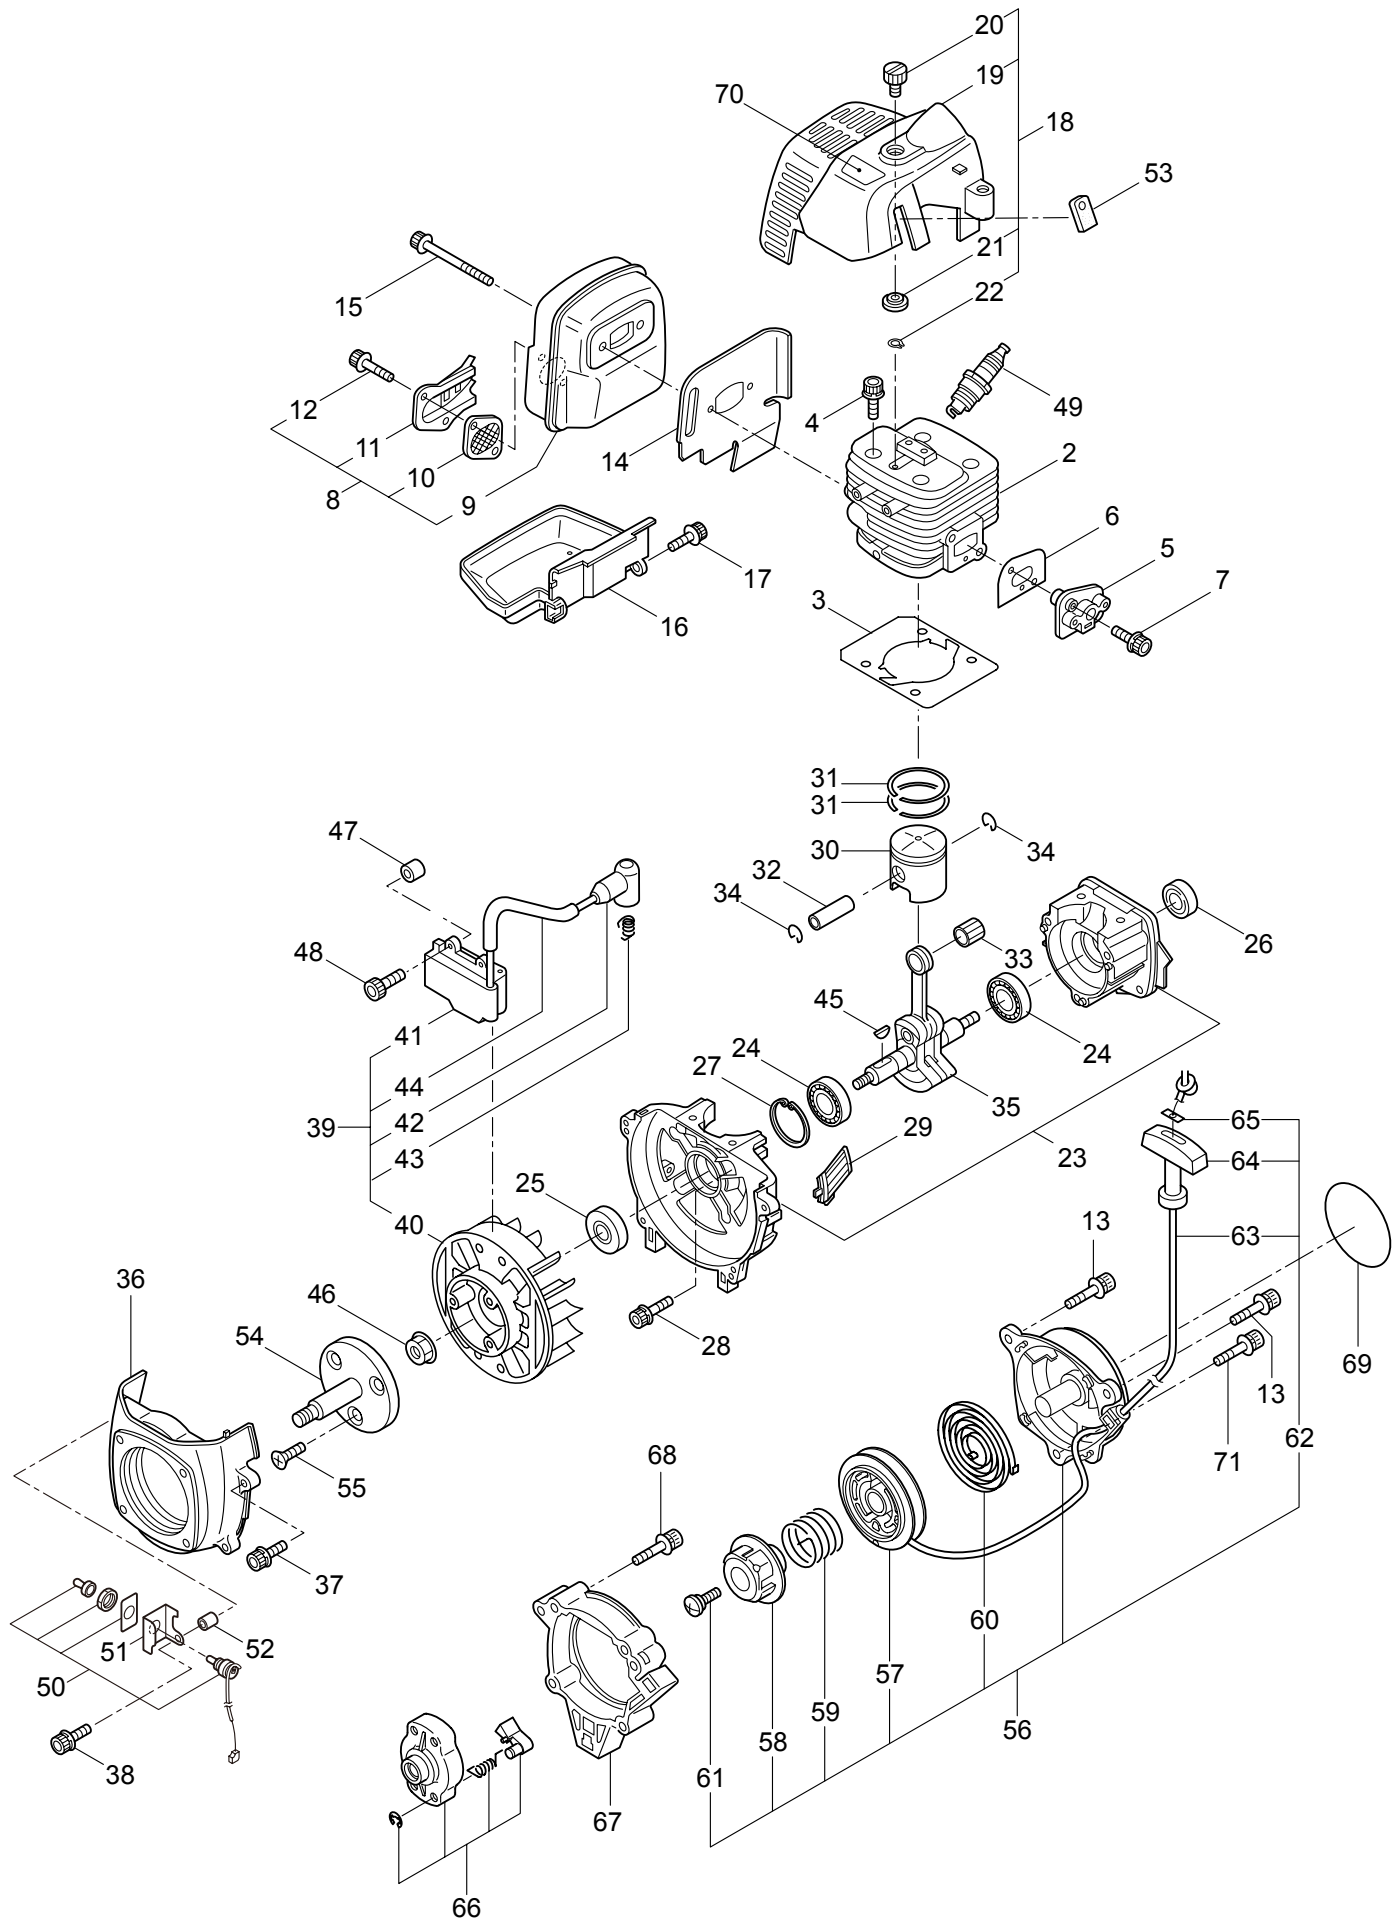

**MARUYAMA**

ILLUSTRATED PARTS LIST

**MP2531CE-1**  
WATER PUMP

MP2531CE-1  
WATER PUMP  
PART 522643 - 09/2008

Maruyama. *E x t r a o r d i n a r y .*

1. MP2531CE-1  
MAIN BODY

Ref. No.	Part No.	Part Name	Q'ty	Remarks
1-2	092513	Bolt	2	M8x16
1-3	283896	Casing Cover	1	
1-4	240002	Mechanical Seal	1	
1-5	550162	Screw	4	M5x0.8x40
1-6	013918	O-Ring	4	S5
1-7	283910	Impeller	1	
1-8	284812	Spacer	1	T0.5
1-9	284813	Spacer	1	T0.3
1-10	283911	Scroll	1	
1-11	027533	O-Ring	1	P42
1-12	283897	Casing	1	
1-13	012615	O-Ring	1	G140
1-14	092520	Bolt	4	M6x20
1-15	240553	Suction Port	1	
1-16	283914	Check Valve	1	
1-17	092519	Bolt	3	M6x16
1-18	283916	Plug	2	PF1
1-19	284422	O-Ring	2	P30
1-20	283907	Base	1	
1-21	284674	Label	1	
1-22	284676	Label	1	
1-23	549288	Hose	1	25x3000
1-24	284300	Strainer	1	
1-25	549653	Box Spanner	1	13x19x(+)
1-26	240028	Hose Coupling	2	PF1
1-27	240858	Hose Coupling	2	
1-28	240859	Packing	2	
1-29	284301	Hose Band	3	
1-30	240860	Hose Coupling	1	
1-31	240861	Hose Coupling	1	
1-32	284562	One Touch Coupling	2	
1-33	284680	Instruction Manual	1	

2.MP2531CE-1  
ENGINE

Ref. No.	Part No.	Part Name	Q'ty	Remarks
2-46	261417	Nut,Rotor	1	M8
2-47	280381	Spacer	2	
2-48	261256	Cap Screw	2	M4x25
2-49	261200	Spark Plug	1	NGK BPM6Y
2-50	284693	Stop Switch Ass'y	1	
2-51	269419	Stay	1	
2-52	284635	Collar	1	
2-53	269189	Grommet	1	
2-54	269481	Shaft	1	
2-55	265312	Screw	3	M6x15
2-56	283477	Recoil Ass'y	1	Incl.57-65
2-57	283504	Reel	1	
2-58	283505	Cam Plate	1	
2-59	283506	Spring	1	
2-60	280931	Spiral Spring	1	
2-61	267213	Screw	1	
2-62	283578	Starter Rope Ass'y	1	Incl.63-65
2-63	283579	Starter Rope	1	
2-64	261725	Starter Grip	1	
2-65	283511	Rope Stopper	1	
2-66	283575	Starter Pawl Ass'y	1	
2-67	284698	Adapter Ass'y	1	
2-68	265726	Cap Screw	4	M4x16
2-69	284746	Label	1	CER300MP
2-70	282558	Label	1	
2-71	282096	Cap Screw	1	M4x16