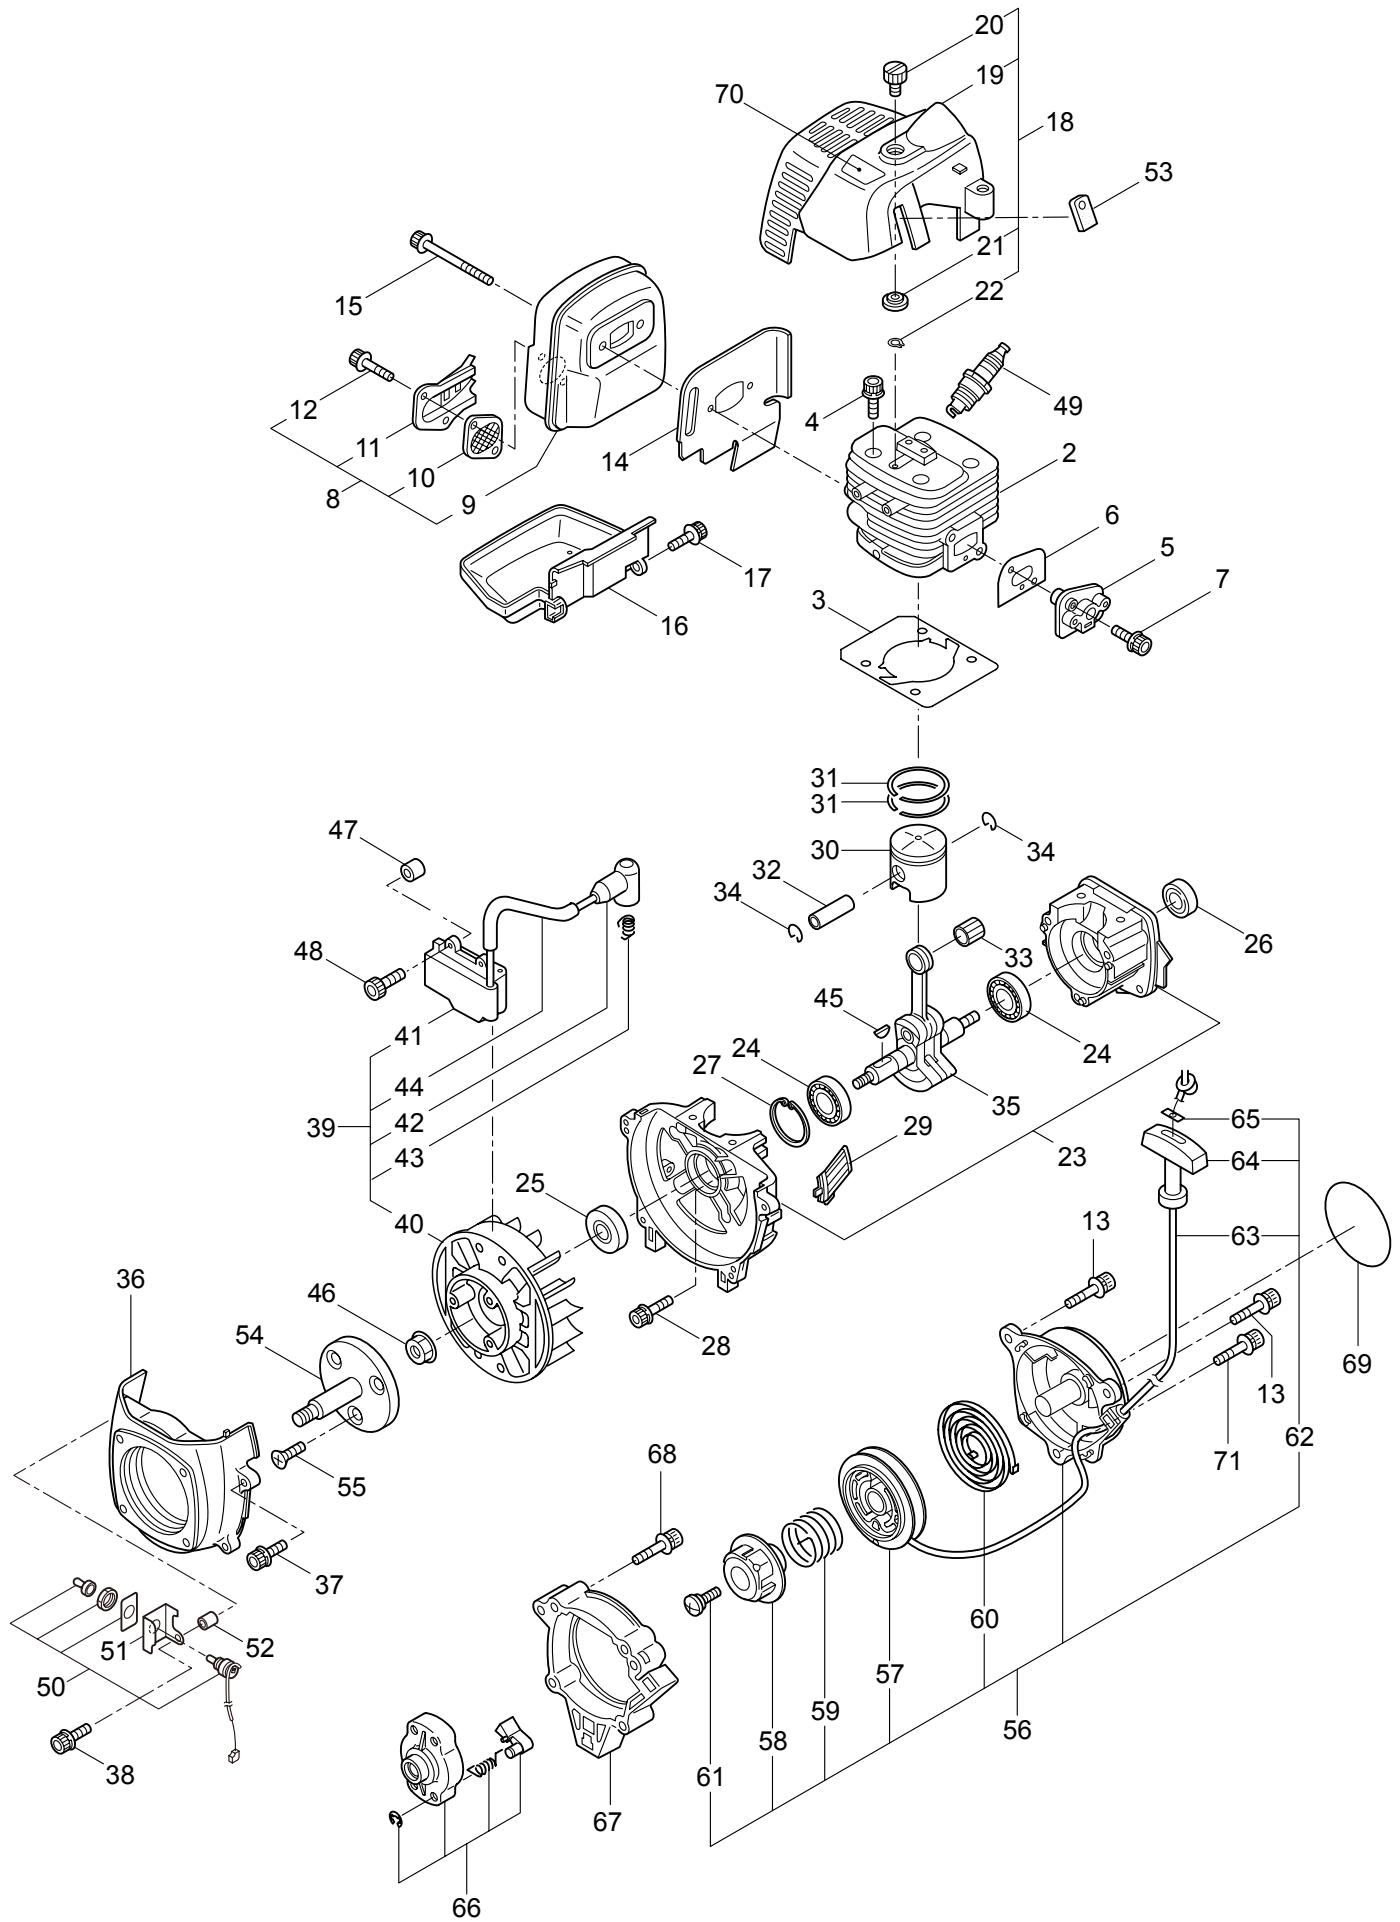

2. MP2531CE-1 ENGINE

Ref. No.	Part No.	Part Name	Q'ty	Remarks
2-2	282400	Cylinder	1	
2-3	282537	Gasket	1	
2-4	261250	Cap Screw	4	M5x20
2-5	269144	Insulator	1	New gasket required
2-6	267049	Gasket	1	
2-7	265924	Cap Screw	2	M5x25
2-8	283007	Muffler Ass'y	1	Incl.9-12
2-9	283003	Muffler Comp.	1	
2-10	267056	Spark Arrester	1	
2-11	268171	Muffler Tail	1	
2-12	265107	Cap Screw	2	M4x10
2-13	283391	Cap Screw	2	M4x20
2-14	281440	Gasket	1	
2-15	266402	Cap Screw	2	M5x55
2-16	281435	Under Cover	1	
2-17	267191	Cap Screw	1	M5x16
2-18	281742	Top Cover Ass'y	1	Incl.19-22
2-19	281434	Top Cover	1	
2-20	261018	Knob	1	
2-21	261020	Spacer	1	
2-22	261734	Snap Ring	1	#5
2-23	268241	Crankcase	1	
2-24	261491	Bearing	2	#6001C3
2-25	261492	Oil Seal	1	ISCD12287
2-26	261386	Oil Seal	1	ISCD12227
2-27	055185	Snap Ring	1	#28
2-28	261612	Cap Screw	3	M5x30
2-29	281442	Screen	1	
2-30	268782	Piston	1	
2-31	265067	Piston Ring	2	(2)Required
2-32	265068	Piston Pin	1	
2-33	265225	Bearing,Needle	1	
2-34	261393	Clip,Piston Pin	2	
2-35	265141	Crankshaft/Conn.Rod Ass'y	1	
2-36	281433	Fan Cover	1	
2-37	261250	Cap Screw	3	M5x20
2-38	261246	Cap Screw	1	M5x25
2-39	284696	Magneto Ass'y	1	Incl.40-44
2-40	269808	Rotor/Fan	1	
2-41	281746	Ignition Coil Ass'y	1	Incl.42-44
2-42	269714	Plug Boot	1	
2-43	269715	Connector	1	
2-44	281756	Insulator	1	
2-45	261076	Woodruff Key	1	3x10