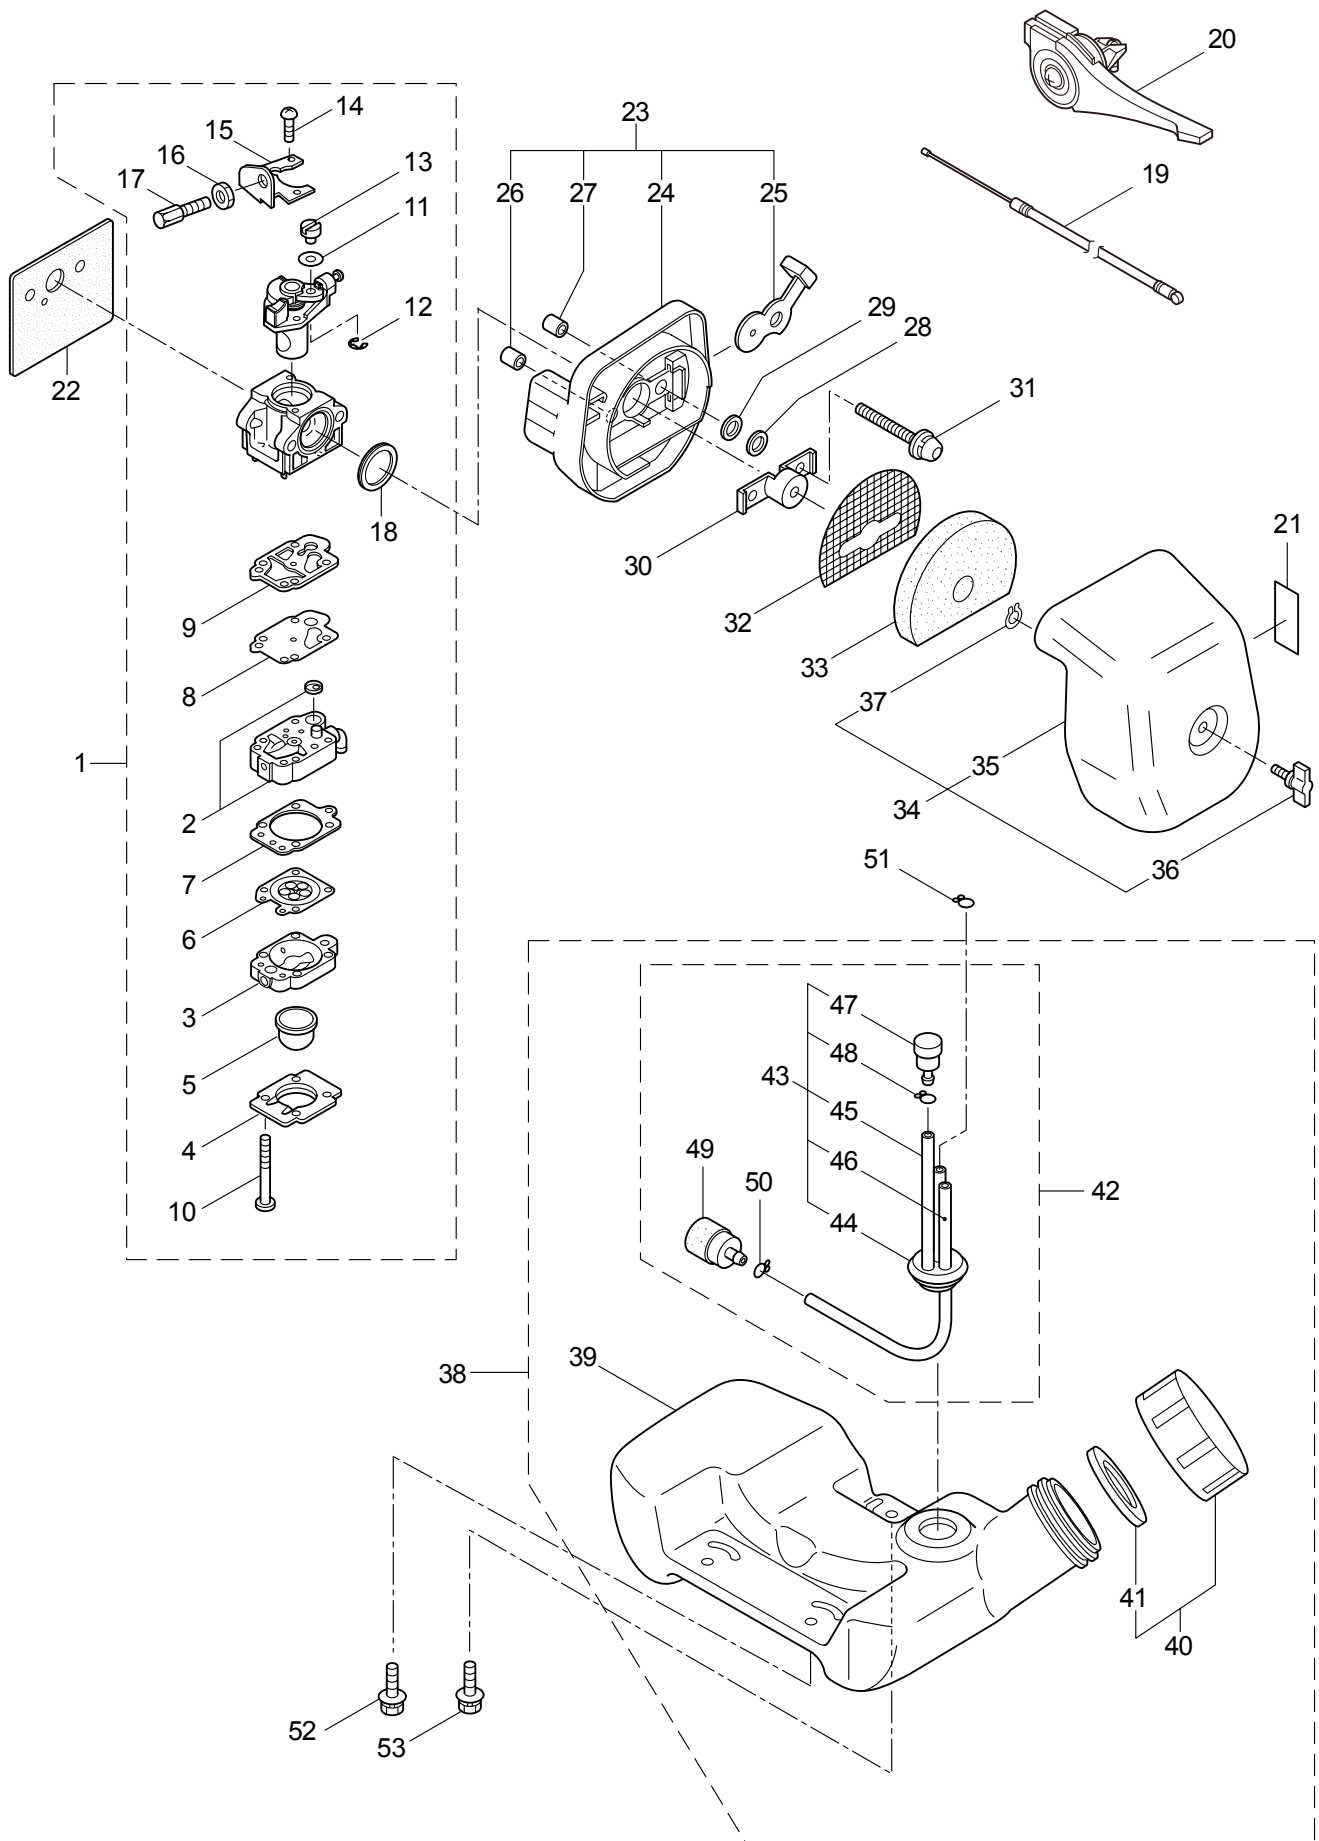

3. MP2531CE-1
CARBURETOR, FUEL TANK

Ref. No.	Part No.	Part Name	Q'ty	Remarks
3-46	261690	Fuel Pipe	1	160L
3-47	261590	Breather	1	
3-48	261117	Clip	1	
3-49	264653	Filter Ass'y	1	
3-50	261117	Clip	1	
3-51	261117	Clip	1	
3-52	281714	Cap Screw	2	M5x20
3-53	284695	Screw	1	M5x18