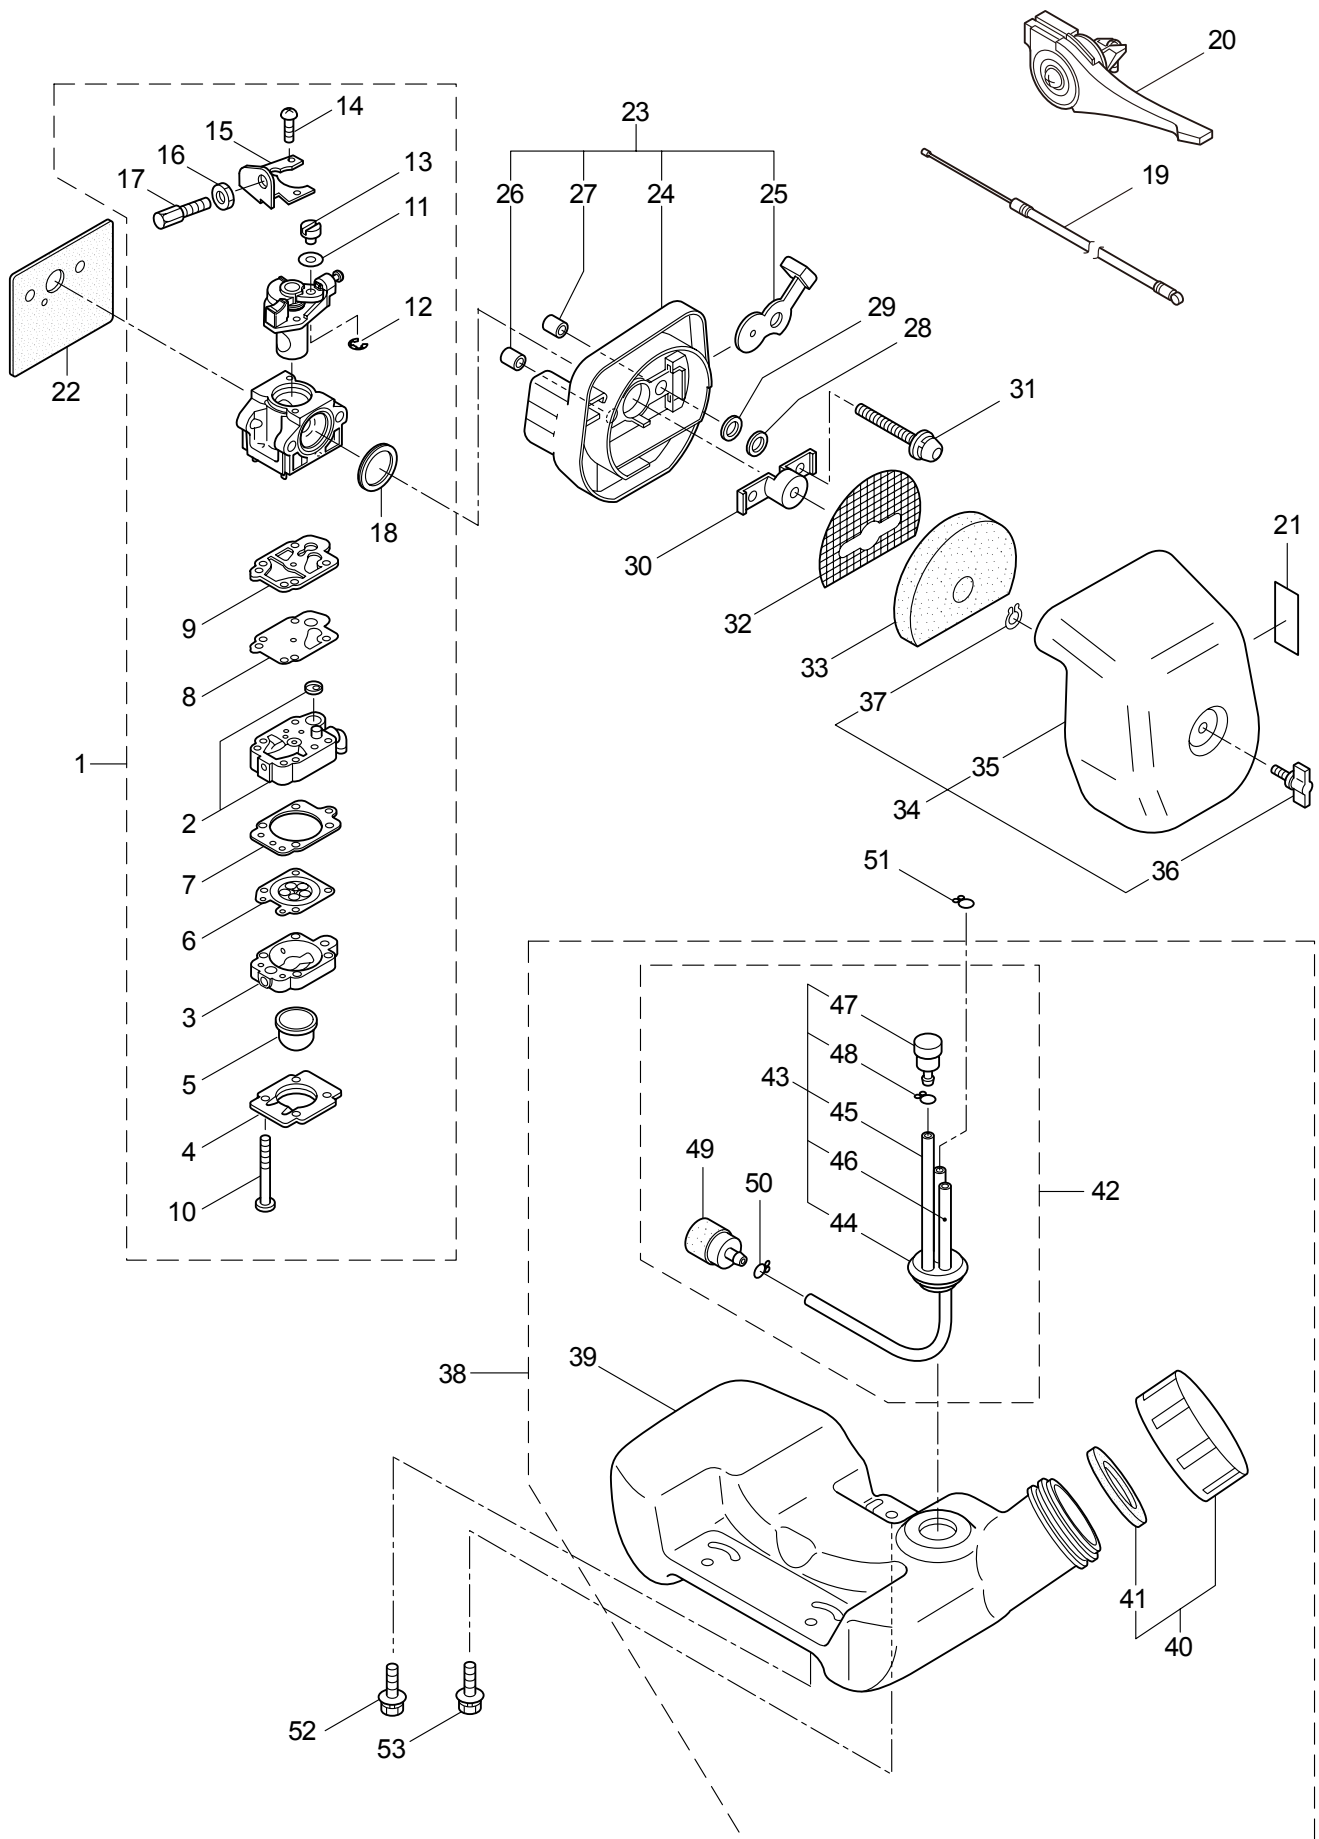

3. MP2531CE-1
CARBURETOR, FUEL TANK

Ref. No.	Part No.	Part Name	Q'ty	Remarks
3-1	282633	Carburetor Ass'y	1	Incl.2-18
3-2	264155	Pump Body	1	
3-3	262991	Purge Body	1	
3-4	262992	Cover Plate	1	
3-5	261874	Primer Bulb	1	
3-6	283905	Diaphragm, Metering	1	
3-7	262993	Gasket	1	
3-8	262994	Diaphragm,Fuel Pump	1	
3-9	282576	Gasket	1	
3-10	262996	Screw	4	
3-11	264678	Washer	1	
3-12	261876	E-Ring	1	
3-13	261658	Swivel	1	
3-14	261875	Screw	2	
3-15	264677	Bracket	1	
3-16	261878	Nut	1	
3-17	263994	Adapter	1	
3-18	261657	Packing	1	
3-19	284685	Cable Comp.	1	
3-20	269211	Throttle Lever	1	
3-21	261352	Label	1	Choke
3-22	269762	Gasket	1	
3-23	268055	Air Filter Case Ass'y	1	Incl.24-27
3-24	268056	Air Filter Case	1	
3-25	268057	Valve	1	
3-26	268157	Sleeve	1	5.5x7.1x6L
3-27	268412	Sleeve	1	5.5x7.1x6.6L
3-28	263345	Packing	1	7.2x11xt1.3
3-29	263942	Washer	1	7.2x12xt0.15
3-30	263815	Stay	1	
3-31	264016	Cap Screw	2	M5x60
3-32	265026	Screen	1	
3-33	265027	Foam Element	1	
3-34	268058	Air Filter Cover Ass'y	1	Incl.35-37
3-35	268059	Air Filter Cover	1	
3-36	281438	Knob	1	
3-37	261734	Snap Ring	1	#5
3-38	284843	Fuel Tank Ass'y	1	Incl.39-50
3-39	284689	Fuel Tank	1	
3-40	269201	Fuel Tank Cap Ass'y	1	Incl.41
3-41	269377	Gasket	1	
3-42	282538	Fuel Pipe Pick-up Ass'y	1	Incl.43-50
3-43	282539	Fuel Pipe Ass'y	1	Incl.44-48
3-44	268065	Grommet	1	
3-45	282541	Return Pipe	1	3x6x151L