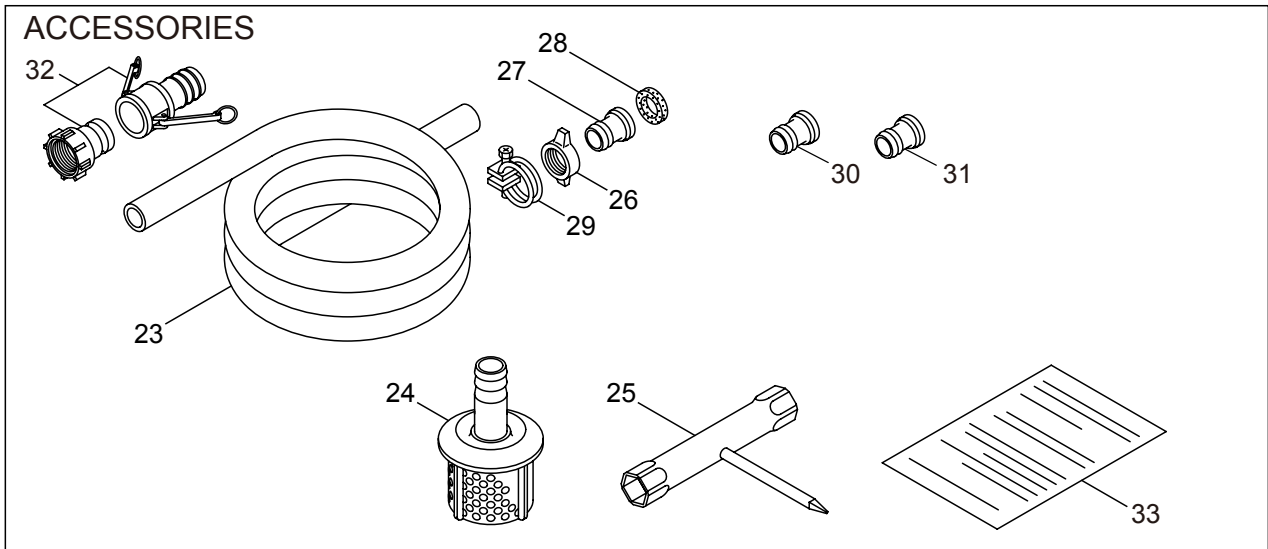

**MARUYAMA**

ILLUSTRATED PARTS LIST

**MP2531CE-1**  
WATER PUMP

MP2531CE-1  
WATER PUMP  
PART 522643 - 09/2008

Maruyama. *E x t r a o r d i n a r y .*

1. MP2531CE-1  
MAIN BODY

Ref. No.	Part No.	Part Name	Q'ty	Remarks
1-2	092513	Bolt	2	M8x16
1-3	283896	Casing Cover	1	
1-4	240002	Mechanical Seal	1	
1-5	550162	Screw	4	M5x0.8x40
1-6	013918	O-Ring	4	S5
1-7	283910	Impeller	1	
1-8	284812	Spacer	1	T0.5
1-9	284813	Spacer	1	T0.3
1-10	283911	Scroll	1	
1-11	027533	O-Ring	1	P42
1-12	283897	Casing	1	
1-13	012615	O-Ring	1	G140
1-14	092520	Bolt	4	M6x20
1-15	240553	Suction Port	1	
1-16	283914	Check Valve	1	
1-17	092519	Bolt	3	M6x16
1-18	283916	Plug	2	PF1
1-19	284422	O-Ring	2	P30
1-20	283907	Base	1	
1-21	284674	Label	1	
1-22	284676	Label	1	
1-23	549288	Hose	1	25x3000
1-24	284300	Strainer	1	
1-25	549653	Box Spanner	1	13x19x(+)
1-26	240028	Hose Coupling	2	PF1
1-27	240858	Hose Coupling	2	
1-28	240859	Packing	2	
1-29	284301	Hose Band	3	
1-30	240860	Hose Coupling	1	
1-31	240861	Hose Coupling	1	
1-32	284562	One Touch Coupling	2	
1-33	284680	Instruction Manual	1	

2.MP2531CE-1  
ENGINE

Ref. No.	Part No.	Part Name	Q'ty	Remarks
2-46	261417	Nut,Rotor	1	M8
2-47	280381	Spacer	2	
2-48	261256	Cap Screw	2	M4x25
2-49	261200	Spark Plug	1	NGK BPM6Y
2-50	284693	Stop Switch Ass'y	1	
2-51	269419	Stay	1	
2-52	284635	Collar	1	
2-53	269189	Grommet	1	
2-54	269481	Shaft	1	
2-55	265312	Screw	3	M6x15
2-56	283477	Recoil Ass'y	1	Incl.57-65
2-57	283504	Reel	1	
2-58	283505	Cam Plate	1	
2-59	283506	Spring	1	
2-60	280931	Spiral Spring	1	
2-61	267213	Screw	1	
2-62	283578	Starter Rope Ass'y	1	Incl.63-65
2-63	283579	Starter Rope	1	
2-64	261725	Starter Grip	1	
2-65	283511	Rope Stopper	1	
2-66	283575	Starter Pawl Ass'y	1	
2-67	284698	Adapter Ass'y	1	
2-68	265726	Cap Screw	4	M4x16
2-69	284746	Label	1	CER300MP
2-70	282558	Label	1	
2-71	282096	Cap Screw	1	M4x16