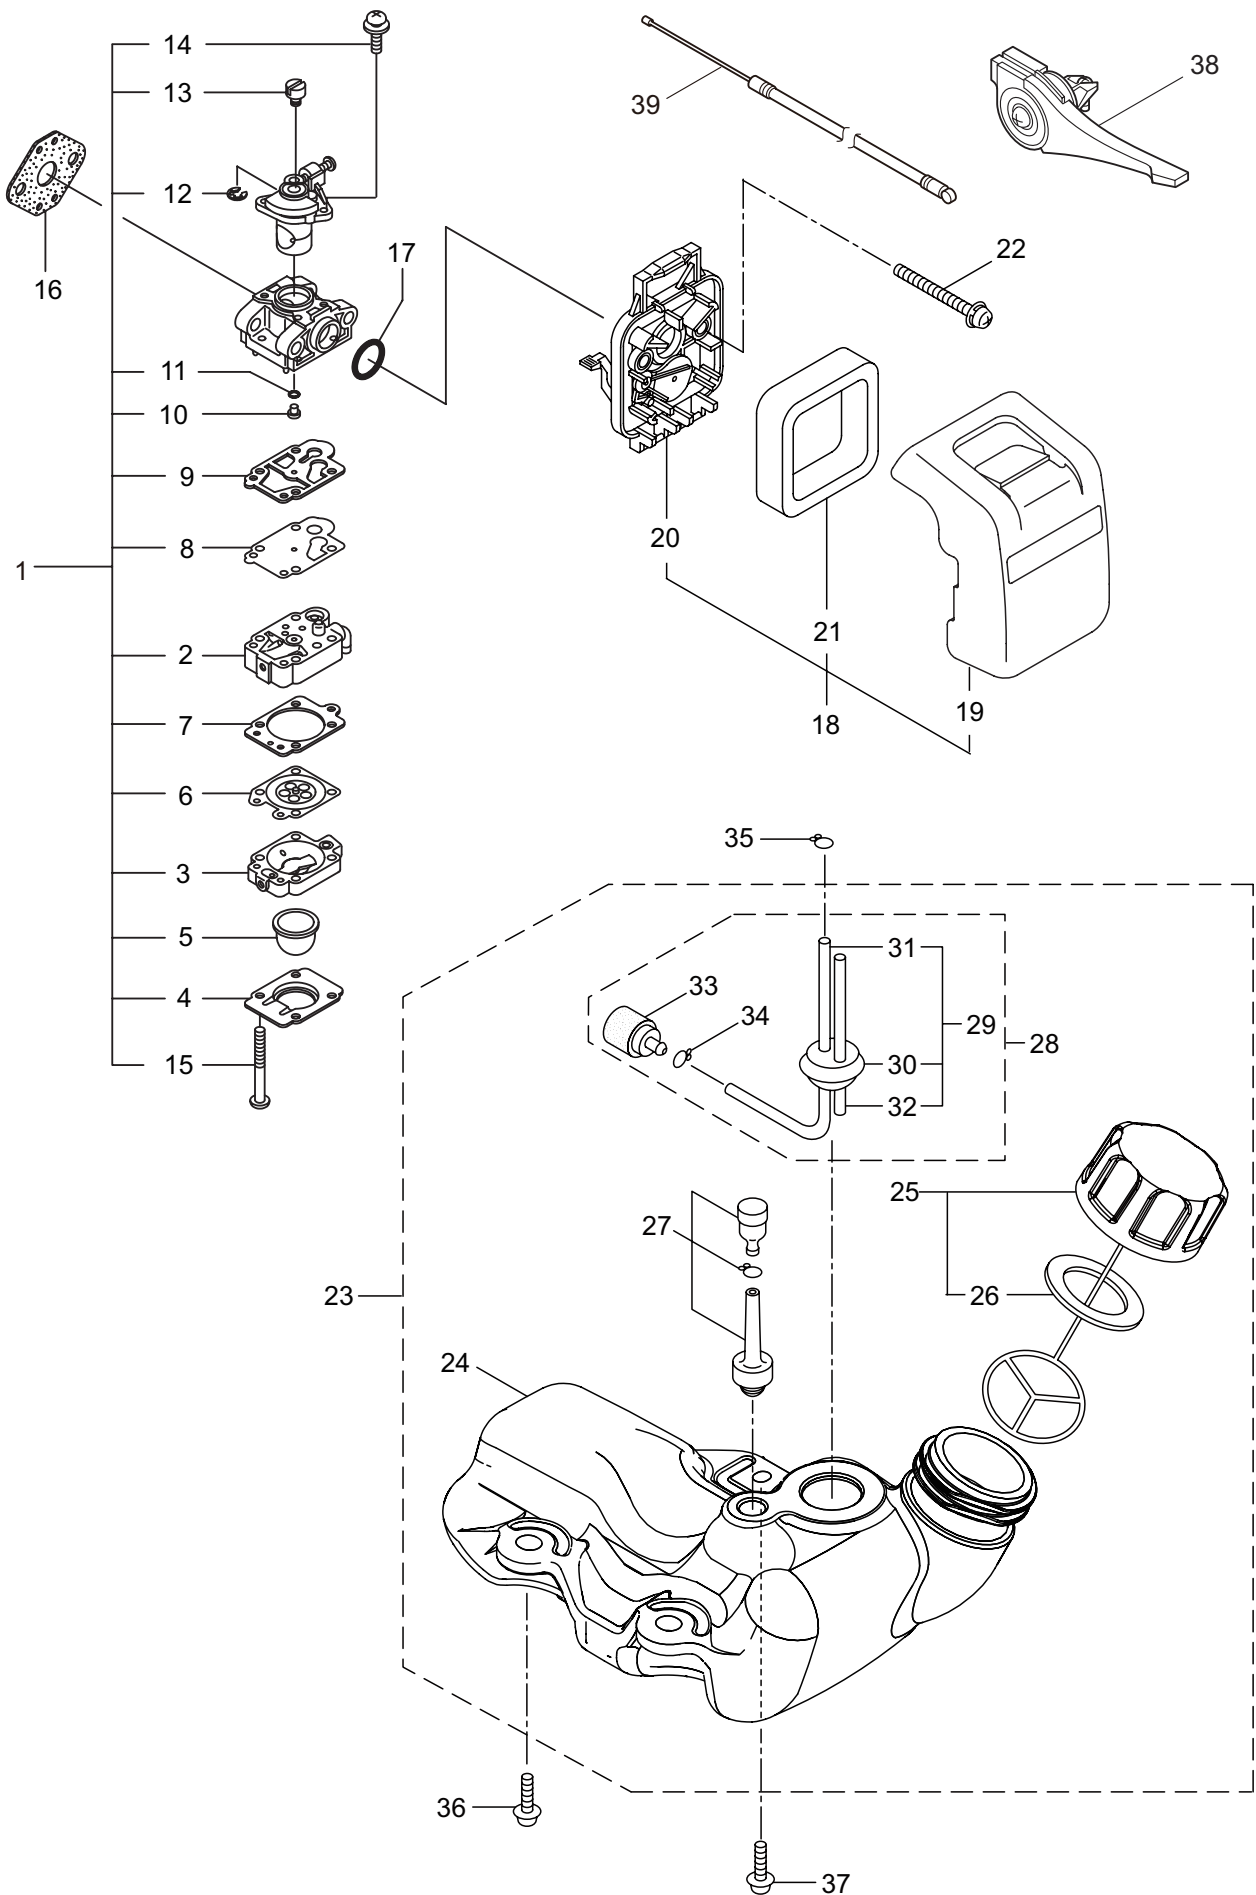

4. MP2524
CARBURETOR, FUEL TANK

Ref. No.	Part No.	Part Name	Q'ty	Remarks
4-1	277881	Carburetor Ass'y	1	Incl.2-15 New gasket required
4-2	281597	Pump Body	1	
4-3	262991	Purge Body	1	
4-4	262992	Cover Plate	1	
4-5	261874	Primer Bulb	1	
4-6	283905	Diaphragm, Meterring	1	
4-7	262993	Gasket	1	
4-8	262994	Diaphragm,Fuel Pump	1	
4-9	282576	Gasket	1	
4-10	289396	Main Jet	1	
4-11	261871	O-Ring	1	
4-12	261876	E-Ring	1	
4-13	261658	Swivel	1	
4-14	264682	Screw	2	
4-15	262996	Screw	4	
4-16	261864	Gasket	1	
4-17	264691	O-Ring	1	
4-18	278091	Cleaner Ass'y	1	Incl.19-21
4-19	278760	Cleaner Cover	1	
4-20	266433	Housing	1	
4-21	264695	Filter	1	
4-22	269834	Screw	2	
4-23	276798	Fuel Tank Ass'y	1	Incl.24-34
4-24	273516	Fuel Tank	1	
4-25	275306	Fuel Tank Cap Ass'y	1	Incl.26
4-26	274875	Gasket	1	
4-27	261696	Breather Ass'y	1	
4-28	265752	Fuel Pipe Pick-up Ass'y	1	Incl.29-34
4-29	264031	Fuel Pipe Ass'y	1	Incl.30-32
4-30	261115	Grommet	1	
4-31	261690	Fuel Pipe	1	160L
4-32	263038	Return Pipe	1	3x6x85L
4-33	264653	Filter Ass'y	1	
4-34	261117	Clip	1	
4-35	261117	Clip	1	
4-36	269828	Screw	2	M5x16
4-37	281208	Screw	1	M5x16
4-38	269211	Throttle Lever	1	
4-39	277649	Throttle Cable	1