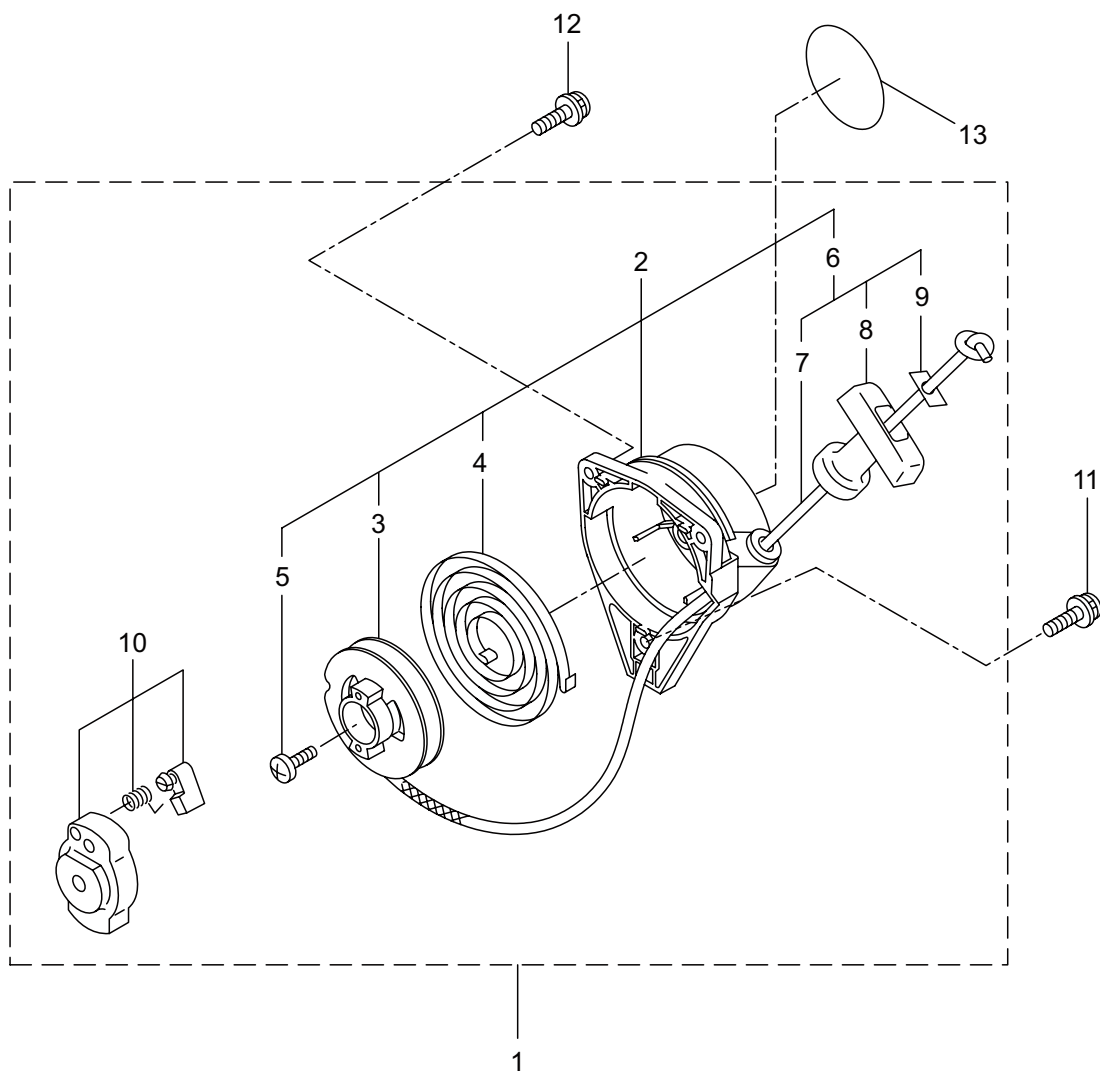

3. MP2524
RECOIL STARTER

Ref. No.	Part No.	Part Name	Q'ty	Remarks
3-1	288684	Recoil Starter Ass'y	1	Incl.2-10
3-2	288685	Starter Ass'y	1	Incl.3-9
3-3	288967	Reel	1	
3-4	288968	Spiral Spring	1	
3-5	262922	Screw	1	
3-6	288969	Starter Rope Ass'y	1	Incl.7-9
3-7	288970	Starter Rope	1	
3-8	261725	Starter Grip	1	
3-9	283511	Rope Stopper	1	
3-10	288971	Starter Pawl Ass'y	1	
3-11	269833	Screw	1	M4x16
3-12	280489	Screw	2	M4x20
3-13	278554	Label	1	MP2524