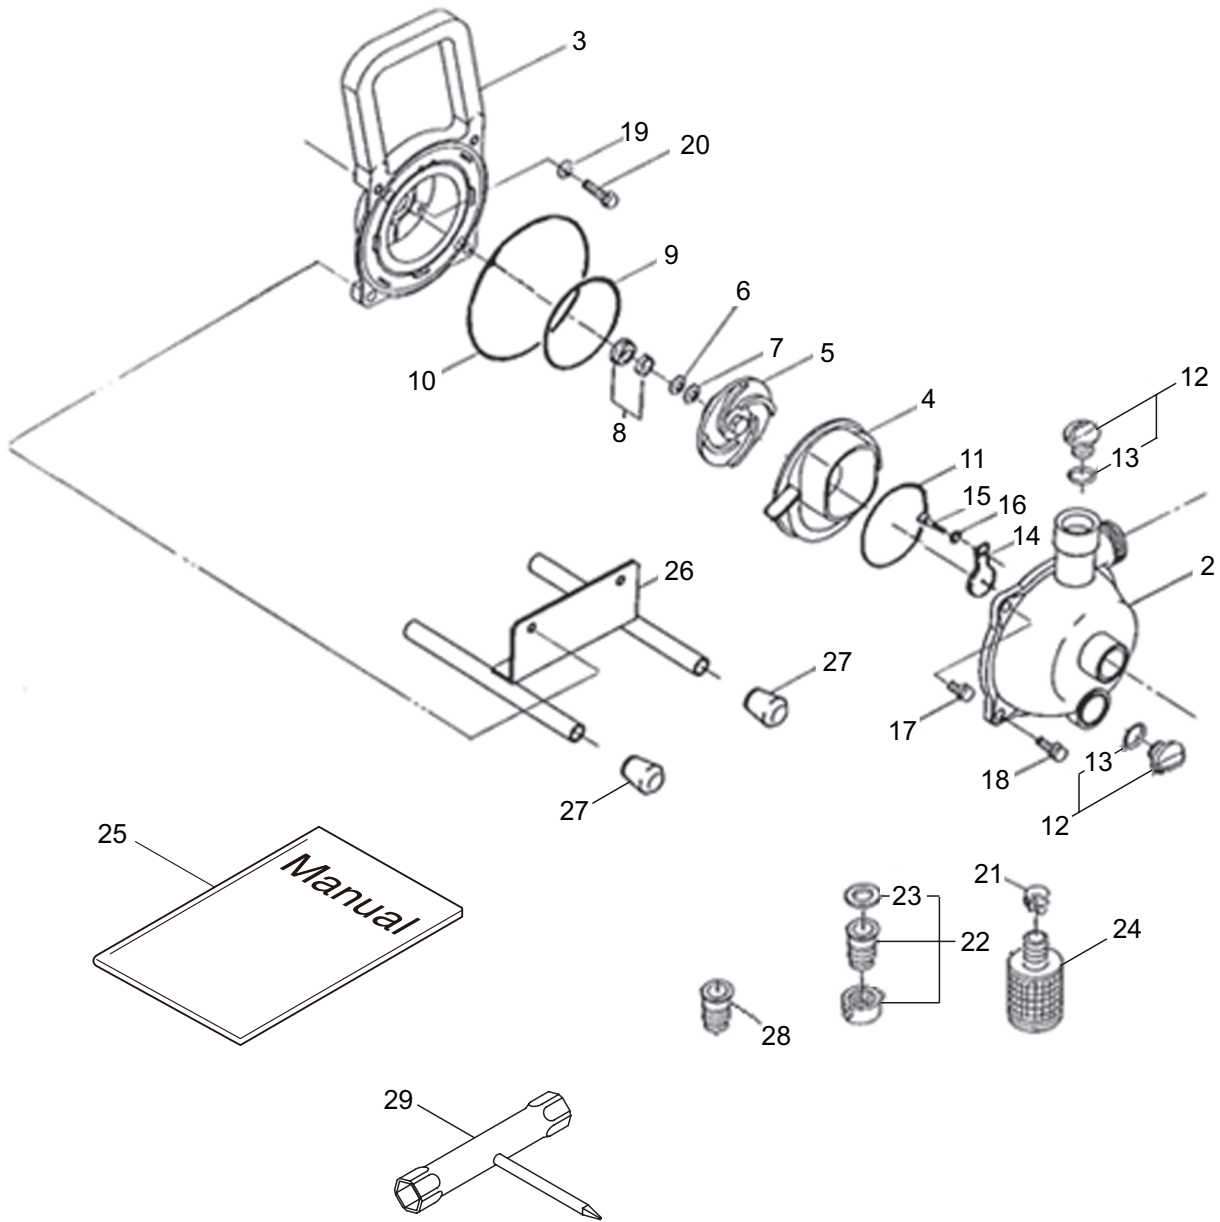

## CONTENTS

1. MAIN BODY .....	1 ~ 2
2. ENGINE .....	3 ~ 6
3. RECOIL STARTER .....	7 ~ 8
4. CARBURETOR, FUEL TANK .....	9 ~ 10

2018. 11.

P/N 524745

1. MP2524  
MAIN BODY

Ref. No.	Part No.	Part Name	Q'ty	Remarks
1-1	332319	MP2524	1	
1-2	428880	Casing	1	
1-3	460818	Casing Cover	1	
1-4	428875	Housing	1	
1-5	462081	Impeller	1	
1-6	428873	Adjustment liner	2	
1-7	460819	Adjustment liner	2	
1-8	428872	Mechanical Seal	1	
1-9	428871	O-Ring	1	
1-10	428870	O-Ring	1	
1-11	428876	O-Ring	1	
1-12	462082	Plug Ass'y	2	Incl.13
1-13	460820	O-Ring	2	
1-14	428879	Check Valve	1	
1-15	428877	Screw	1	
1-16	428878	Washer	1	
1-17	428882	Bolt	2	
1-18	460821	Bolt	2	
1-19	460822	Seal Washer	4	
1-20	460823	Cap Screw	4	
1-21	428887	Hose Band	3	
1-22	428760	Hose Coupling	2	Incl.23
1-23	428761	Packing	2	
1-24	428764	Strainer	1	
1-25	279880	Instruction Manual	1	
1-26	460824	Base	1	
1-27	428886	Cap	4	
1-28	429231	Hose Coupling	1	
1-29	210418	Box Spanner	1	13x19x(+)

## 2. MP2524 ENGINE

Ref. No.	Part No.	Part Name	Q'ty	Remarks
2-46	269481	Shaft	1	
2-47	265312	Screw	3	M6x15
2-48	278649	Label	1	MP2524
2-49	284587	Label	1	
2-50	276868	Under Cover	1	
2-51	269827	Screw	1	M5x16