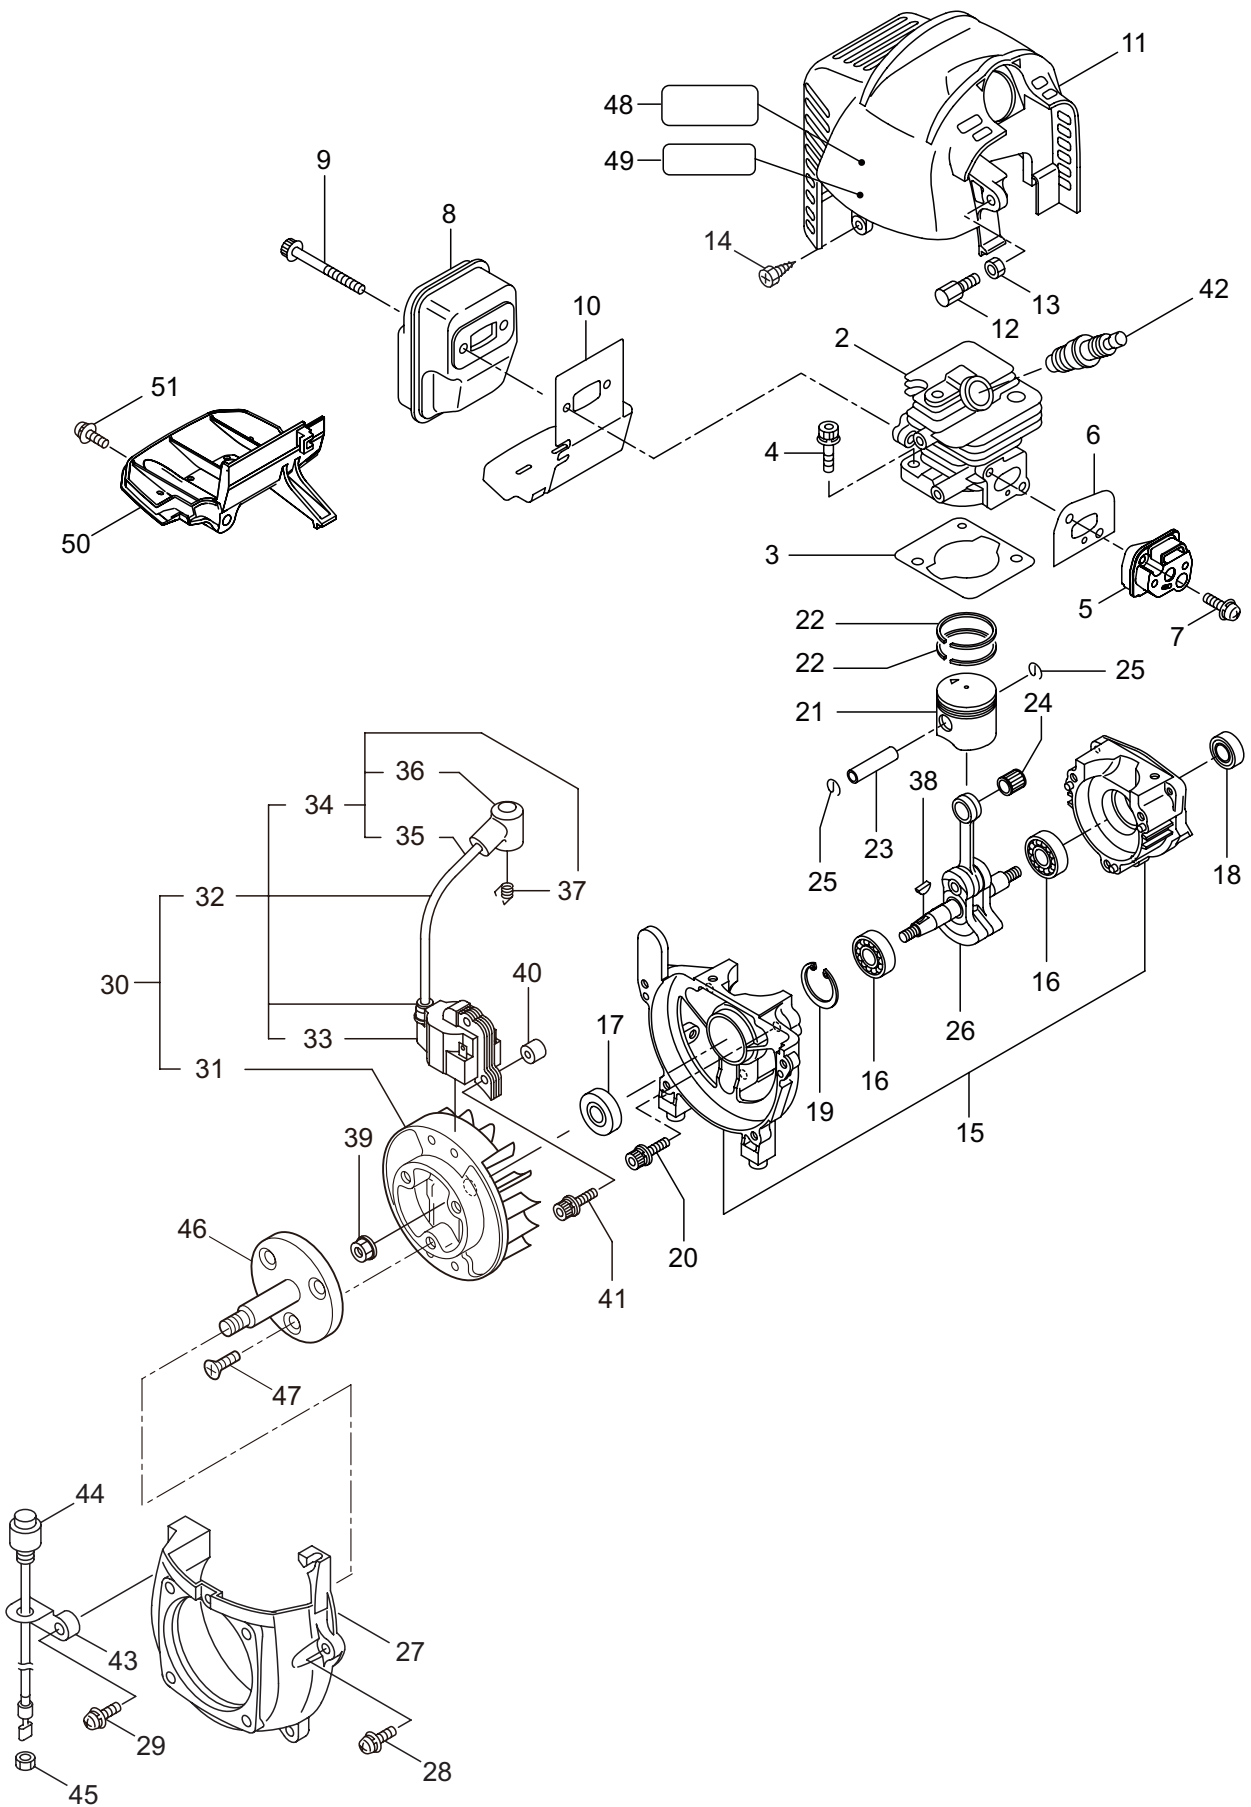

2. MP2524 ENGINE

Ref. No.	Part No.	Part Name	Q'ty	Remarks
2-1	362446	Engine	1	EE233/05(875252)
2-2	289639	Cylinder	1	
2-3	289643	Gasket	1	
2-4	267290	Cap Screw	2	M5x20
2-5	272744	Insulator	1	New gasket required
2-6	267049	Gasket	1	
2-7	269826	Screw	2	M5x25
2-8	275634	Muffler Comp	1	
2-9	266402	Cap Screw	2	M5x55
2-10	273262	Gasket	1	
2-11	278023	Top Cover	1	
2-12	265410	Adapter	1	
2-13	261878	Nut	1	
2-14	283978	Screw	1	4x16
2-15	273674	Crankcase	1	
2-16	280488	Bearing	2	PPL 6001
2-17	261492	Oil Seal	1	ISCD12287
2-18	261386	Oil Seal	1	ISCD12227
2-19	055185	Snap Ring	1	H28
2-20	261612	Cap Screw	3	M5x30
2-21	272204	Piston	1	
2-22	264891	Piston Ring	2	(2)required
2-23	261036	Piston Pin	1	
2-24	288520	Bearing, Needle	1	
2-25	261576	Clip,Piston	2	
2-26	267193	Crankshaft/Conn.Rod Ass'y	1	
2-27	283386	Fan Cover	1	
2-28	269831	Screw	3	M5x20
2-29	269826	Screw	1	M5x25
2-30	272731	Magneto Ass'y	1	Incl.31-37
2-31	269323	Rotor/Fan	1	
2-32	272067	Ignition Coil Ass'y	1	Incl.33-37
2-33	267401	Coil	1	
2-34	272068	Spark Plug Wire Ass'y	1	Incl.35-37
2-35	272069	Spark Plug Wire	1	
2-36	261074	Plug Boot	1	
2-37	261075	Connector	1	
2-38	261076	Woodruff Key	1	3x10
2-39	261417	Nut,Rotor	1	M8
2-40	280381	Spacer	2	
2-41	261256	Cap Screw	2	M4x25
2-42	285982	Spark Plug	1	NGK BPM8Y
2-43	283976	Stay	1	
2-44	267543	Stop Switch Ass'y	1	
2-45	084003	Nut	1	M8X1