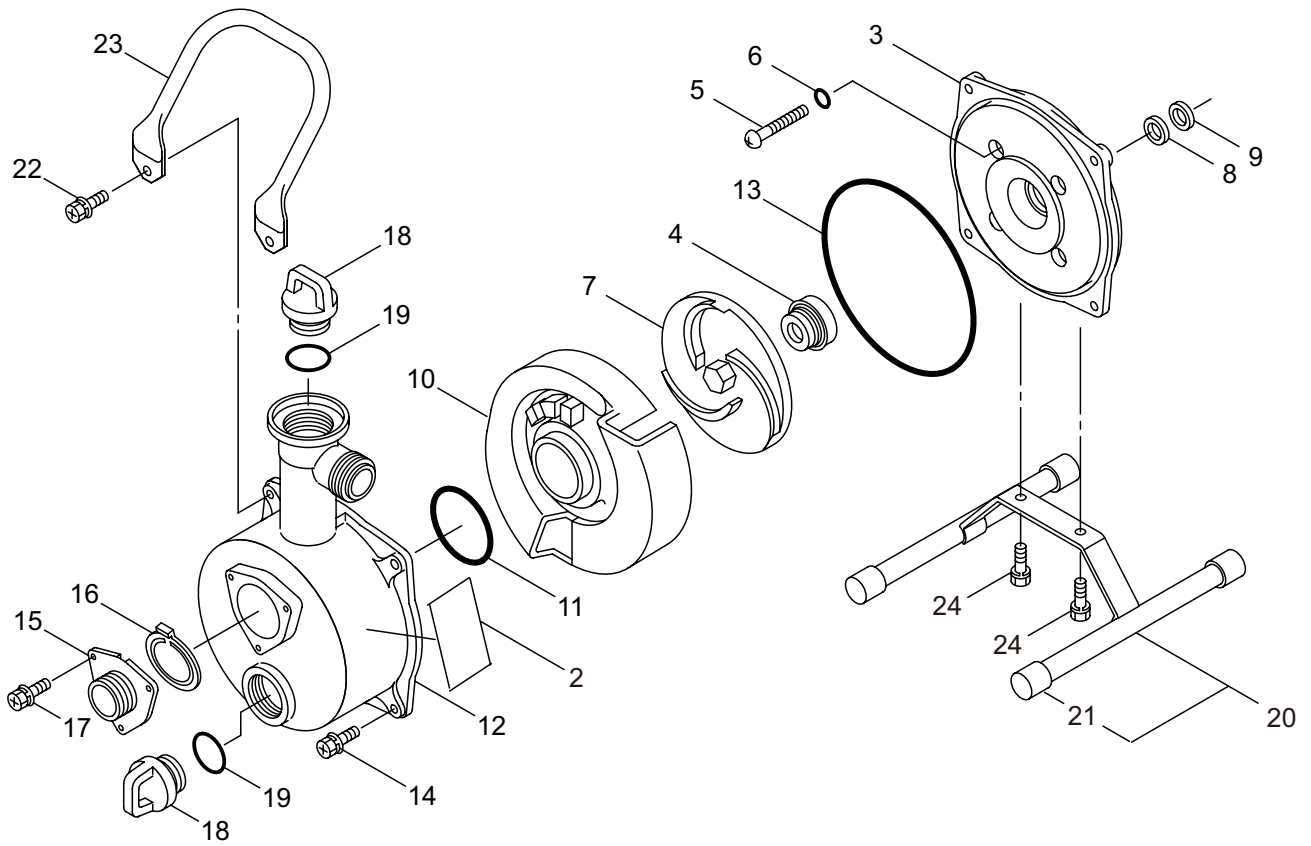

PARTS LIST

MP2523

CONTENTS

1. MAIN BODY	1 ~ 2
2. ENGINE	3 ~ 6
3. CARBURETOR, FUEL TANK	7 ~ 8

2015. 04.

MARUYAMA

P/N 523056-7

1. MP2523
MAIN BODY

Ref. No.	Part No.	Part Name	Q'ty	Remarks
1-1	332264	MP2523	1	
1-1	718814	MP2523	1	
1-2	287463	Label	1	
1-3	283896	Casing Cover	1	
1-4	240002	Mechanical Seal	1	
1-5	550162	Screw	4	M5x0.8x40
1-6	013918	O-Ring	4	S5
1-7	283910	Impeller	1	
1-8	284812	Spacer	1	T0.5
1-9	284813	Spacer	1	T0.3
1-10	283911	Scroll	1	
1-11	027533	O-Ring	1	P42
1-12	283897	Casing	1	
1-13	012615	O-Ring	1	G140
1-14	126541	Bolt	2	M6x20
1-15	240553	Suction Port	1	
1-16	283914	Check Valve	1	
1-17	125824	Bolt	3	M6x16
1-18	283916	Plug	2	G1
1-19	284422	O-Ring	2	P30
1-20	287472	Base	1	Incl.21
1-21	287052	Pad	4	
1-22	092554	Bolt	2	M6x25
1-23	287053	Handle	1	
1-24	092513	Bolt	2	M8x16
1-25	287468	Instruction Manual	1	<ES>
1-26	288793	Instruction Manual	1	<IT>
1-27	289070	Instruction Manual	1	<FR>
1-28	240027	Hose	1	25x3m
1-29	284300	Strainer	1	
1-30	272283	Hose Coupling	2	
1-31	240858	Hose Coupling	2	
1-32	240859	Packing	2	
1-33	284301	Hose Band	3	
1-34	523056	Parts List	1	MP2523

Ref. No.	Part No.	Part Name	Q'ty	Remarks
2-45	265312	Screw	3	M6x15
2-46	273093	Recoil Ass'y	1	Incl.47-57
2-47	280492	Reel	1	
2-48	287421	Spiral Spring	1	
2-49	280494	Screw	1	
2-50	280495	Starter Rope Ass'y	1	Incl.51-53
2-51	283616	Starter Rope	1	
2-52	280497	Starter Grip	1	
2-53	280550	Stopper	1	
2-54	280547	Washer	1	
2-55	280548	Collar	1	
2-56	269423	Nut	1	
2-57	288500	Plate	1	
2-58	287399	Stater Pulley Ass'y	1	
2-59	269833	Screw	1	M4x16
2-60	280489	Screw	2	M4x20
2-61	287462	Label	1	
2-62	284587	Label	1	
2-63	267561	Label	1	
2-64	287717	Label	1	