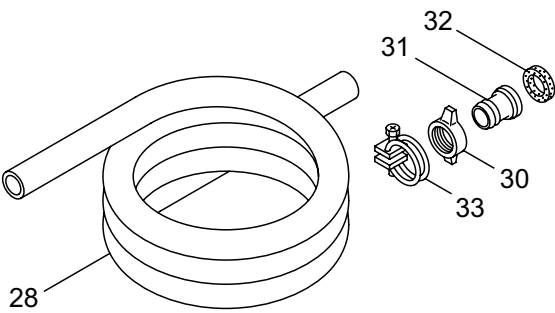

PARTS LIST

MP2523

CONTENTS

1. MAIN BODY	1 ~ 2
2. ENGINE	3 ~ 6
3. CARBURETOR, FUEL TANK	7 ~ 8

2015. 04.

MARUYAMA

P/N 523056-7

1. MP2523
MAIN BODY

Ref. No.	Part No.	Part Name	Q'ty	Remarks
1-1	332264	MP2523	1	
1-1	718814	MP2523	1	
1-2	287463	Label	1	
1-3	283896	Casing Cover	1	
1-4	240002	Mechanical Seal	1	
1-5	550162	Screw	4	M5x0.8x40
1-6	013918	O-Ring	4	S5
1-7	283910	Impeller	1	
1-8	284812	Spacer	1	T0.5
1-9	284813	Spacer	1	T0.3
1-10	283911	Scroll	1	
1-11	027533	O-Ring	1	P42
1-12	283897	Casing	1	
1-13	012615	O-Ring	1	G140
1-14	126541	Bolt	2	M6x20
1-15	240553	Suction Port	1	
1-16	283914	Check Valve	1	
1-17	125824	Bolt	3	M6x16
1-18	283916	Plug	2	G1
1-19	284422	O-Ring	2	P30
1-20	287472	Base	1	Incl.21
1-21	287052	Pad	4	
1-22	092554	Bolt	2	M6x25
1-23	287053	Handle	1	
1-24	092513	Bolt	2	M8x16
1-25	287468	Instruction Manual	1	<ES>
1-26	288793	Instruction Manual	1	<IT>
1-27	289070	Instruction Manual	1	<FR>
1-28	240027	Hose	1	25x3m
1-29	284300	Strainer	1	
1-30	272283	Hose Coupling	2	
1-31	240858	Hose Coupling	2	
1-32	240859	Packing	2	
1-33	284301	Hose Band	3	
1-34	523056	Parts List	1	MP2523

Ref. No.	Part No.	Part Name	Q'ty	Remarks
2-45	265312	Screw	3	M6x15
2-46	273093	Recoil Ass'y	1	Incl.47-57
2-47	280492	Reel	1	
2-48	287421	Spiral Spring	1	
2-49	280494	Screw	1	
2-50	280495	Starter Rope Ass'y	1	Incl.51-53
2-51	283616	Starter Rope	1	
2-52	280497	Starter Grip	1	
2-53	280550	Stopper	1	
2-54	280547	Washer	1	
2-55	280548	Collar	1	
2-56	269423	Nut	1	
2-57	288500	Plate	1	
2-58	287399	Stater Pulley Ass'y	1	
2-59	269833	Screw	1	M4x16
2-60	280489	Screw	2	M4x20
2-61	287462	Label	1	
2-62	284587	Label	1	
2-63	267561	Label	1	
2-64	287717	Label	1	