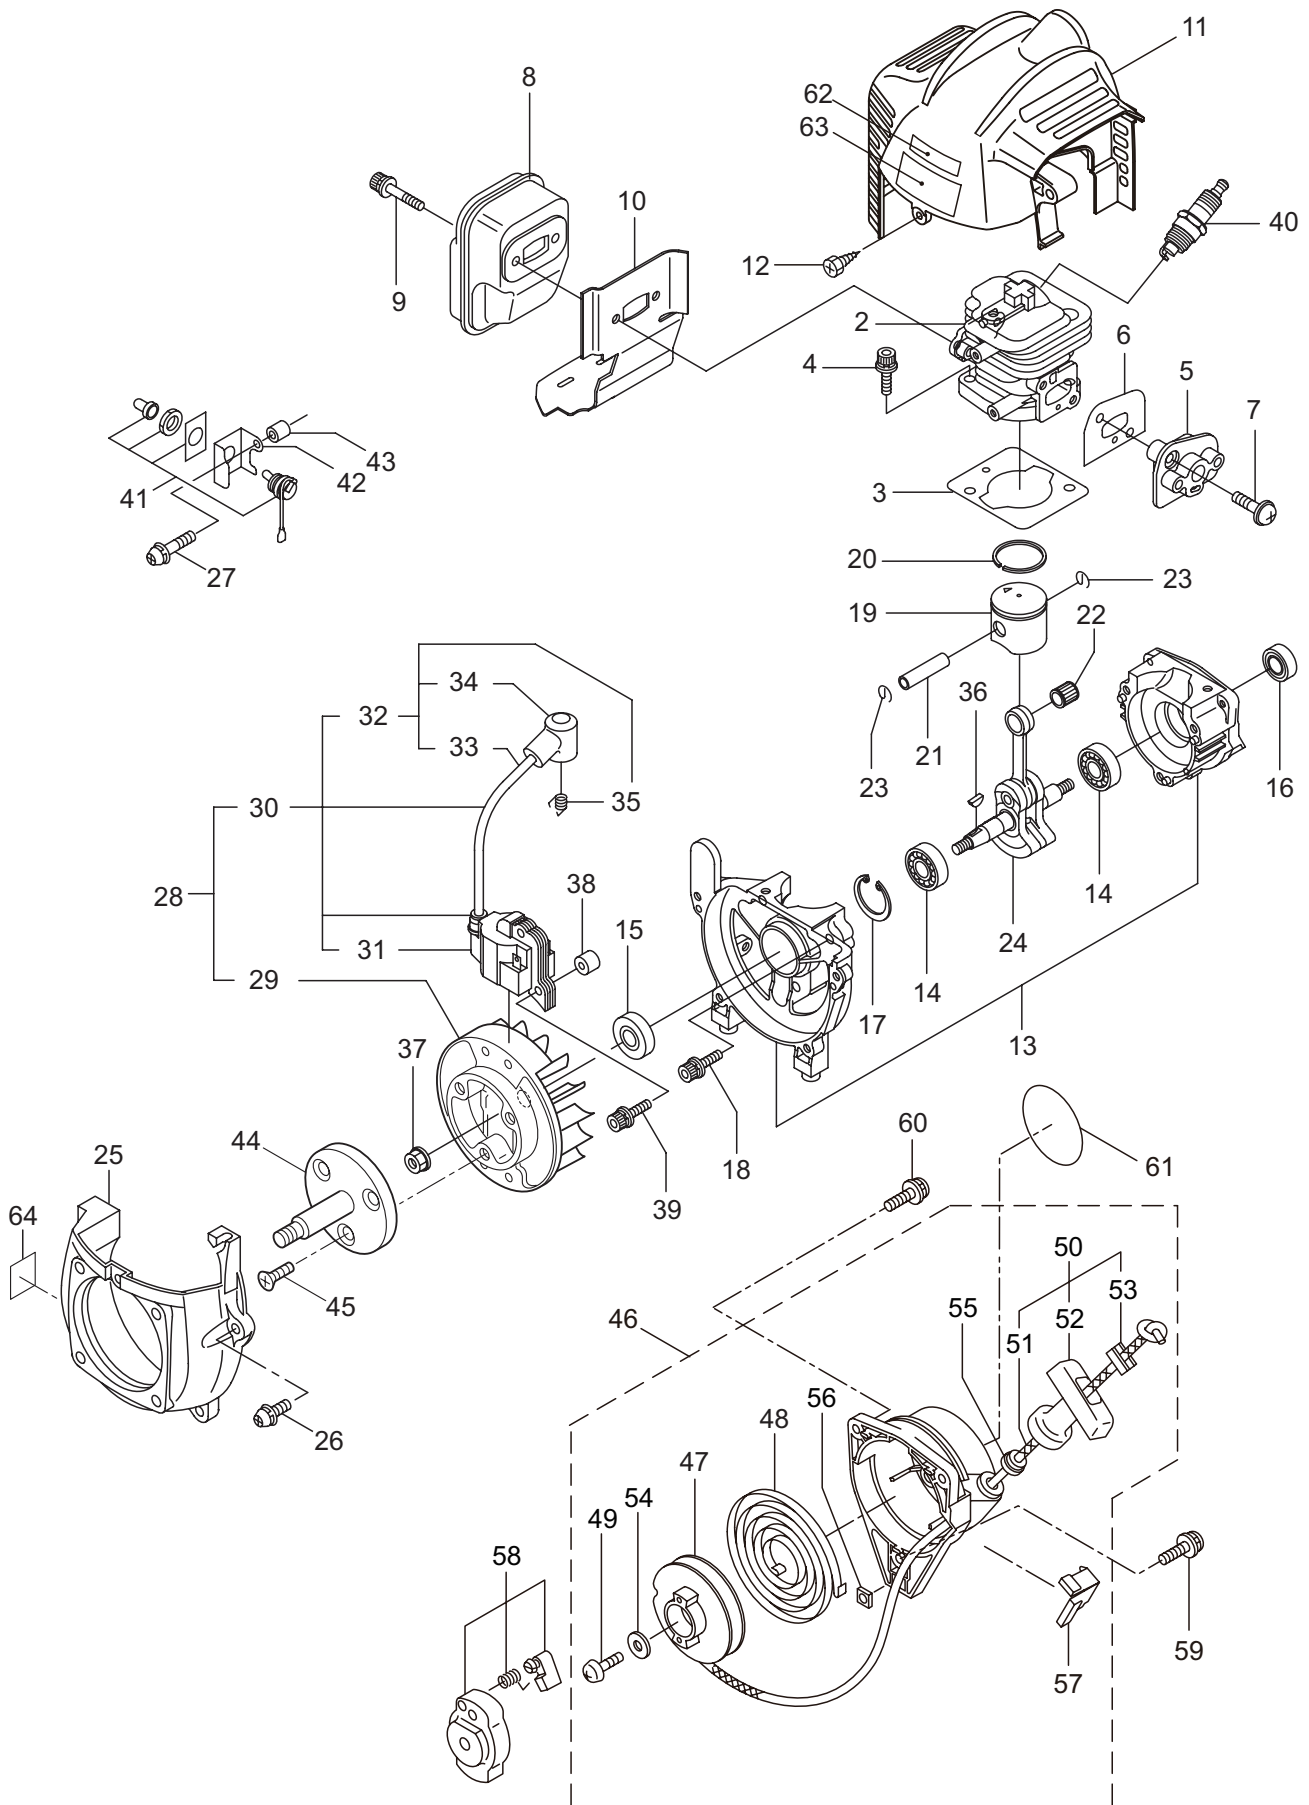

2. MP2523
ENGINE

Ref. No.	Part No.	Part Name	Q'ty	Remarks
2-1	858821	Engine	1	EE230/35
2-1	859761	Engine	1	EE230/51
2-2	266249	Cylinder	1	New gasket required
2-3	283420	Gasket	1	
2-4	267290	Cap Screw	2	M5x20
2-5	263772	Insulator	1	New gasket required
2-6	267049	Gasket	1	
2-7	269826	Screw	2	M5x25
2-8	281524	Muffler	1	
2-9	266264	Cap Screw	2	M5x50
2-10	280409	Gasket	1	
2-11	280846	Top Cover	1	
2-12	283978	Screw	1	4x16
2-13	273674	Crankcase	1	
2-14	280488	Bearing	2	PPL 6001
2-15	261492	Oil Seal	1	ISCD12287
2-16	261386	Oil Seal	1	ISCD12227
2-17	055185	Snap Ring	1	#28
2-18	261612	Cap Screw	3	M5x30
2-19	281298	Piston	1	
2-20	263789	Piston Ring	1	
2-21	261036	Piston Pin	1	
2-22	288520	Bearing, Needle	1	KTV81112EG01 B2
2-23	261576	Clip,Piston	2	
2-24	267193	Crankshaft/Conn.Rod Ass'y	1	
2-25	283386	Fan Cover	1	
2-26	269831	Screw	3	M5x20
2-27	269826	Screw	1	M5x25
2-28	284077	Magneto Ass'y	1	Incl.29-35
2-29	269323	Rotor/Fan	1	
2-30	280470	Ignition Coil Ass'y	1	Incl.31-35
2-31	267401	Coil	1	
2-32	280868	Spark Plug Wire Ass'y	1	Incl.33-35
2-33	280869	Spark Plug Wire	1	
2-34	280870	Plug Boot	1	
2-35	280871	Connector	1	
2-36	261076	Woodruff Key	1	3x10
2-37	261417	Nut,Rotor	1	M8
2-38	280381	Spacer	2	
2-39	261256	Cap Screw	2	M4x25
2-40	262483	Spark Plug	1	NGK BPMR6Y
2-41	284919	Stop Switch	1	
2-42	269419	Stay	1	
2-43	284635	Coller	1	
2-44	269481	Shaft	1