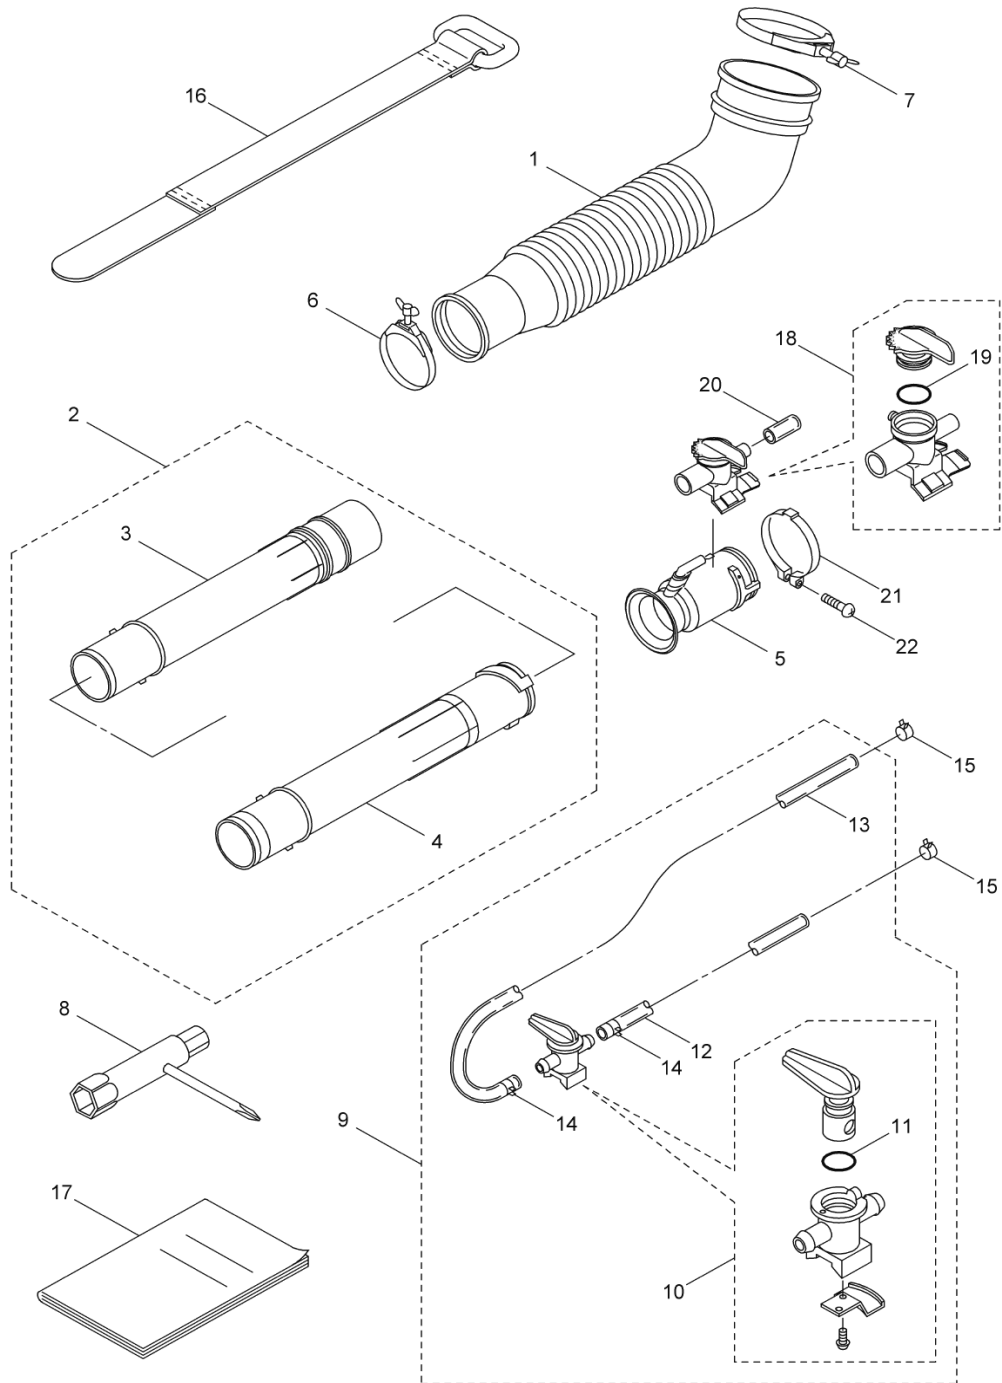

4. MD830(MUS-USA)
ACCESSORIES

523422-04

Status	Position	Parts Number	Parts Name	Unit Quantity	Set Unit Quantity	Specification	Remarks	Maker code