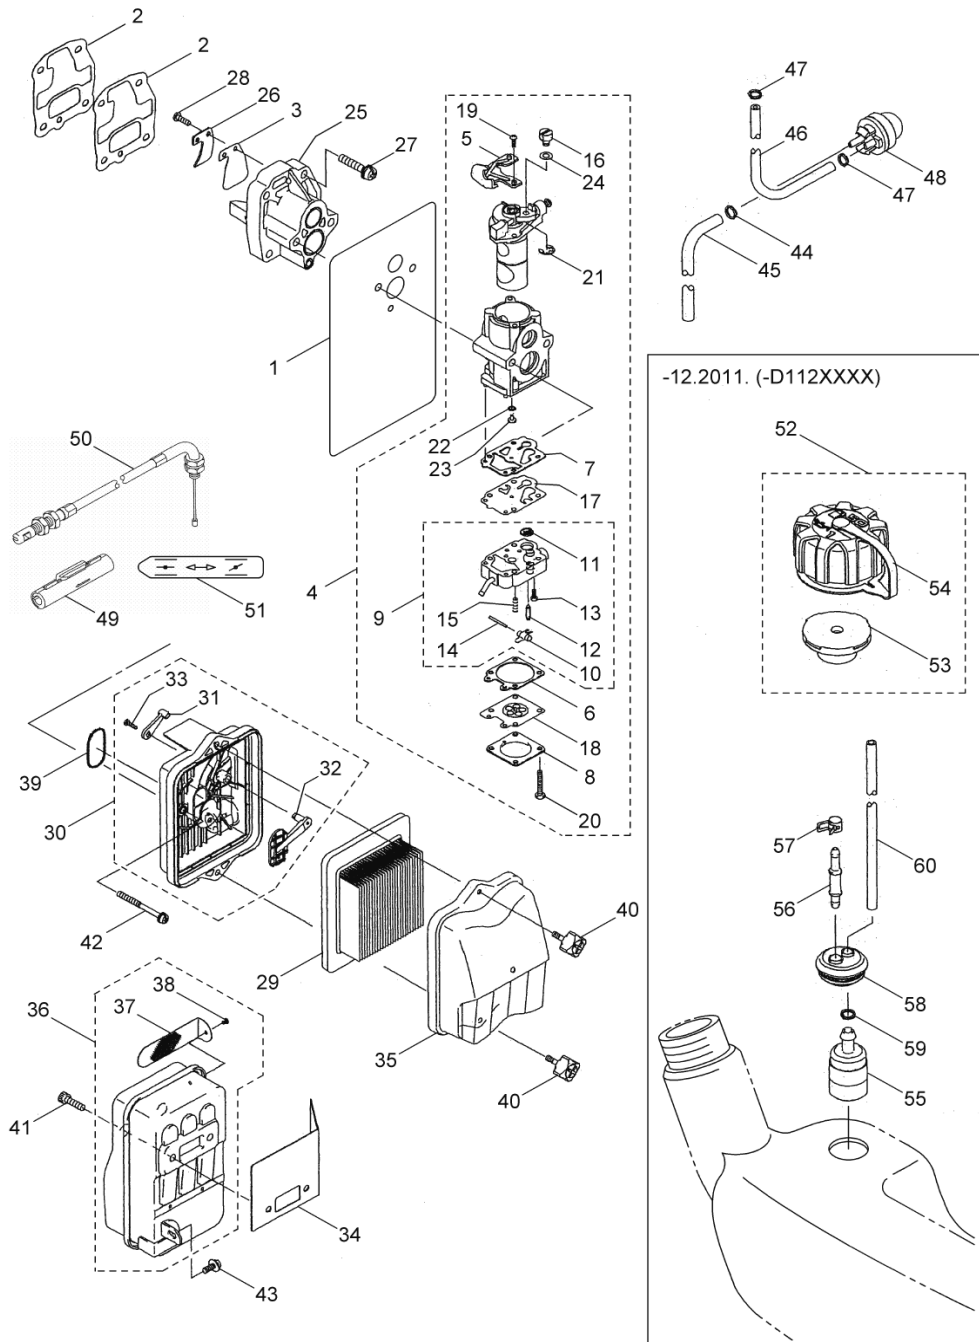

3. MD830(MUS-USA) ENGINE CARBURETOR, AIR FILTER

523422-03

Status	Position	Parts Number	Parts Name	Unit Quantity	Set Unit Quantity	Specification	Remarks	Maker code