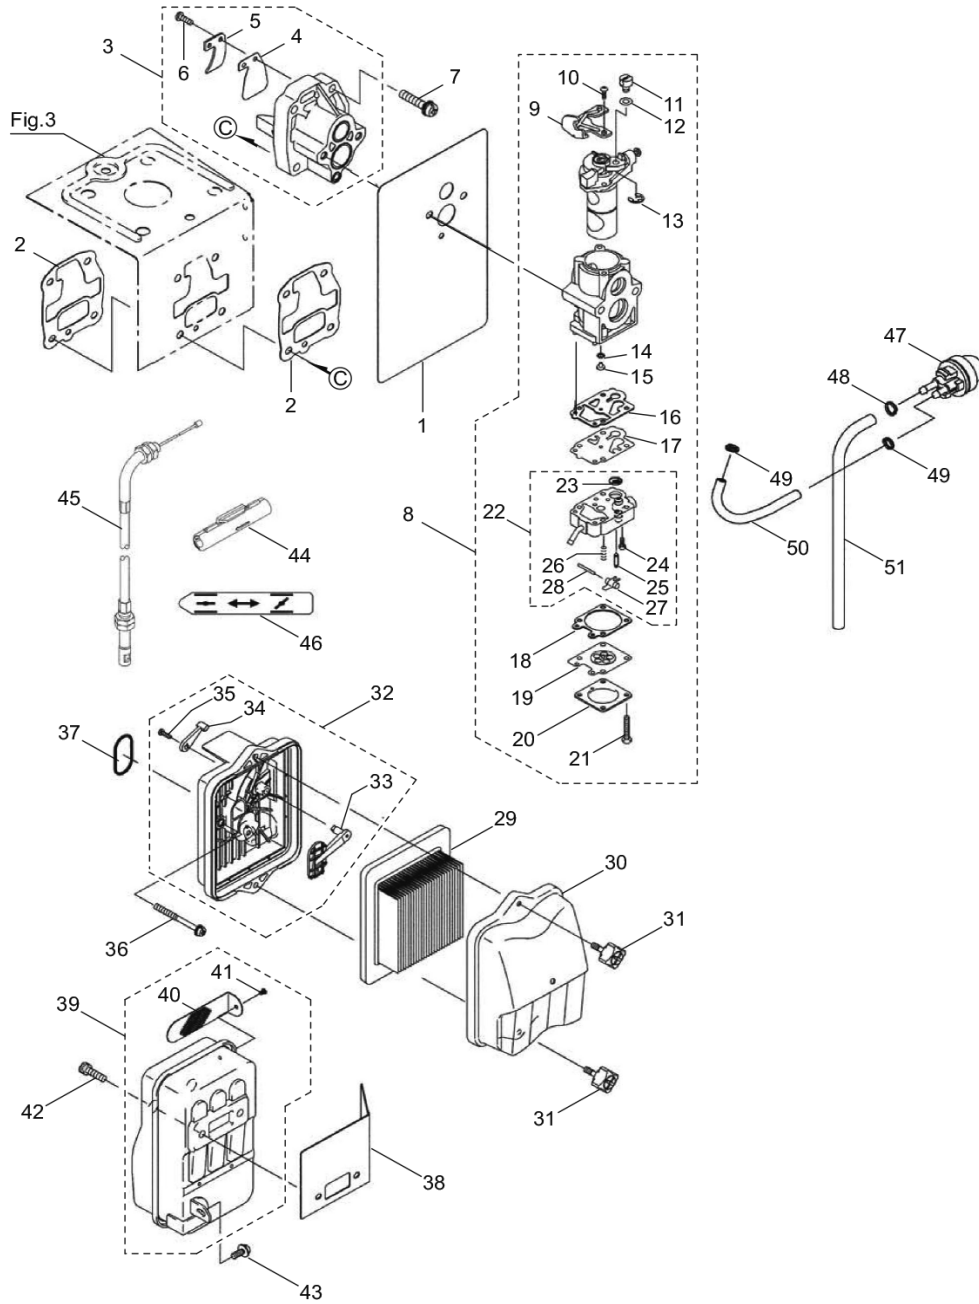

3. MD830-1 ENGINE
CARBURETOR, MUFFLER

Status	Position	Parts Number	Parts Name	Unit Quantity	Set Unit Quantity	Specification	Remarks	Maker code