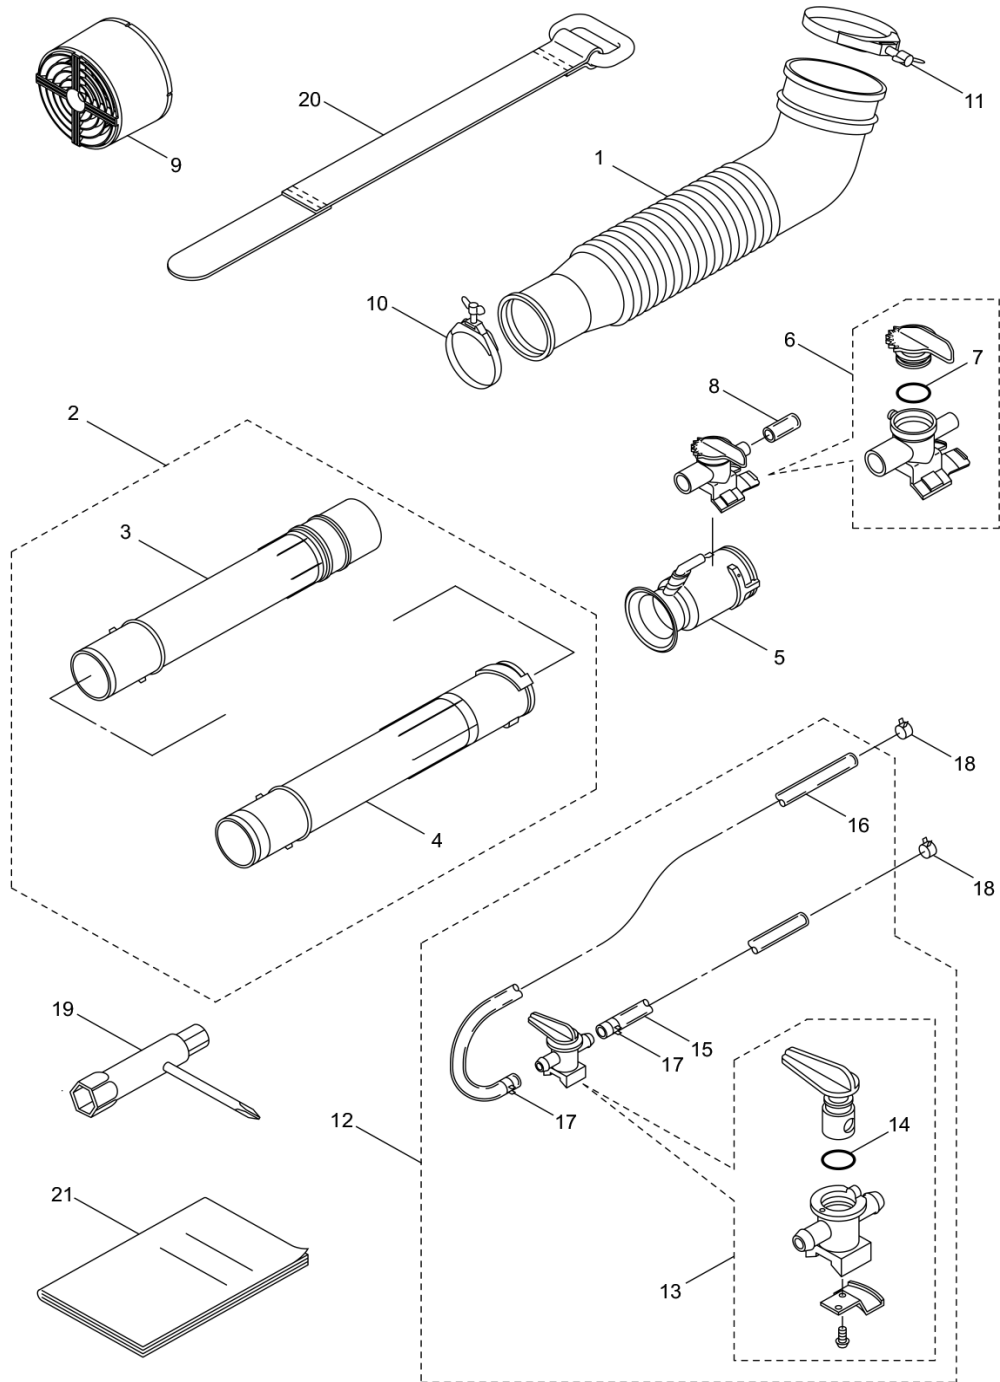

4. MD830-1
ACCESSORIES

Status	Position	Parts Number	Parts Name	Unit Quantity	Set Unit Quantity	Specification	Remarks	Maker code