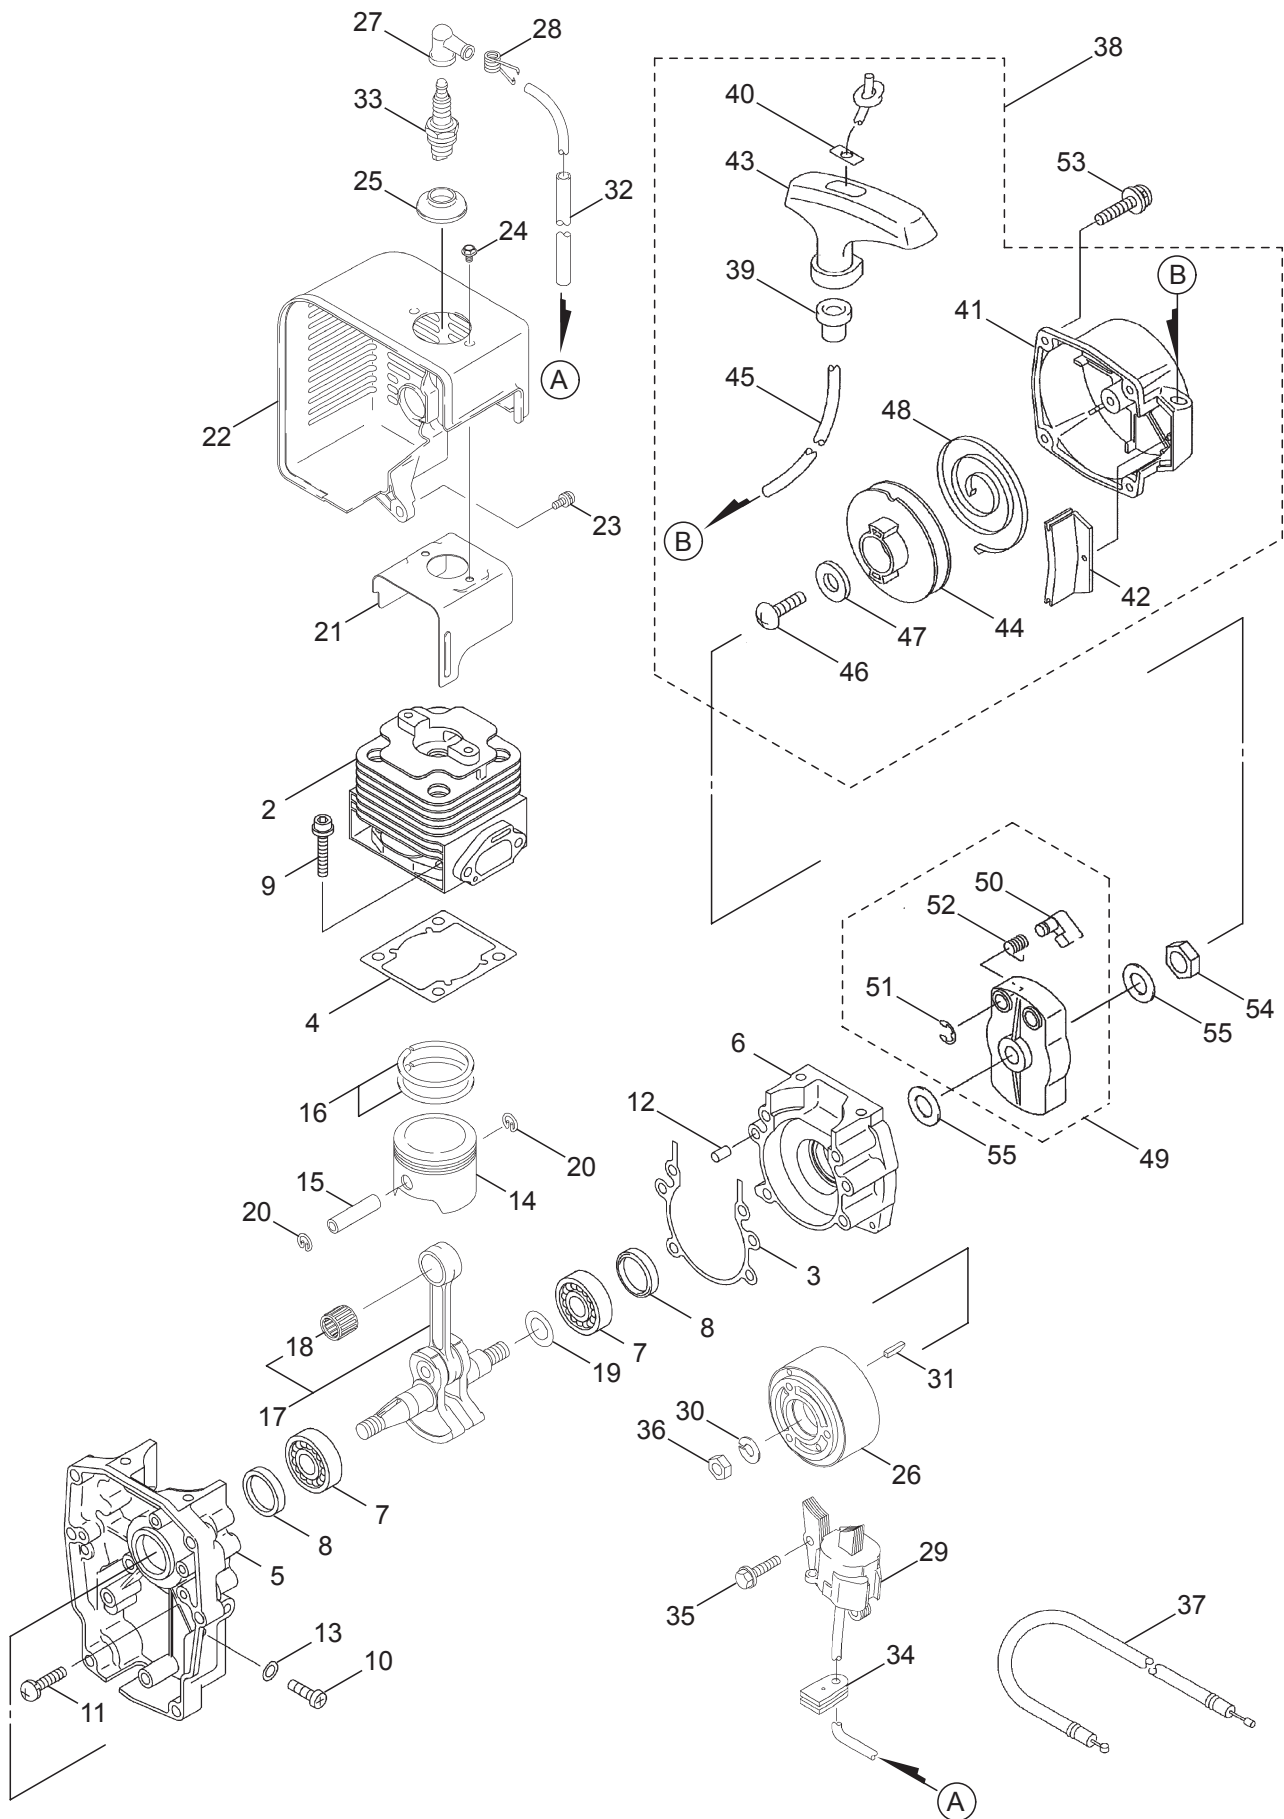

3. MD6126 ENGINE (CYLINDER, CRANKCASE)

522748-03

Ref. No.	Part No.	Part Name	Q'ty	Remarks
3-1	122902	Engine	1	TE059M-AG24
3-2	627495	Cylinder	1	11005-2134
3-3	998401	Gasket	1	11009-2495
3-4	627496	Gasket	1	11060-2374
3-5	998400	Crankcase	1	14002-2225
3-6	644845	Crankcase	1	14080-2054
3-7	620248	Ball Bearing	2	92045-2055
3-8	071335	Oil Seal	2	92049-2077
3-9	597284	Bolt	4	92150-2294
3-10	944619	Screw	1	214B0608
3-11	599880	Screw	4	223B0630
3-12	943349	Dowel Pin	2	551A0610
3-13	943893	Gasket	1	751Q0600
3-14	627497	Piston	1	13001-2144
3-15	944769	Piston Pin	1	13002-2067
3-16	627498	Piston Ring Set	1	13008-6054
3-17	407256	Crankshaft Ass'y	1	Incl.18 49119-6209
3-18	407255	Bearing-Small End	1	13033-2061
3-19	573120	Shim	1	t=0.20 92025-2092
3-19	573121	Shim	1	t=0.40 92025-2093
3-19	573122	Shim	1	t=0.60 92025-2094
3-19	573119	Shim	1	t=0.10 92025-2107
3-20	943307	Snap Ring	2	92033-2058
3-21	591320	Shroud, Engine	1	49089-2225
3-22	620249	Shroud, Engine	1	49089-2448
3-23	580184	Screw	1	92009-2285
3-24	627549	Bolt	2	M6x12 92151-2059
3-25	998412	Cover	1	14025-2110
3-26	998407	Flywheel	1	21050-2262
3-27	591532	Spark Plug Cap	1	21130-2056
3-28	591533	Terminal	1	21169-2051
3-29	407257	Ignition Coil Ass'y	1	21171-2217
3-30	943924	Washer	1	92022-2147
3-31	998409	Key	1	92038-2078
3-32	998411	Tube	1	6x7.4x300L 92059-2233
3-33	597292	Spark Plug	1	BPM7A(NGK), Solid 92070-2102
3-34	597293	Grommet	1	92071-2077
3-35	943457	Bolt	2	180B0520
3-36	998410	Nut	1	314R1000
3-37	407258	Throttle Cable	1	54012-2635
3-38	998413	Recoil Starter	1	Incl.39-48 49088-2311
3-39	998438	Rope Guide	1	13070-2064
3-40	944502	Plate	1	13169-2386
3-41	998439	Recoil Starter Case	1	32099-2135
3-42	998440	Recoil Starter Case	1	32099-2136