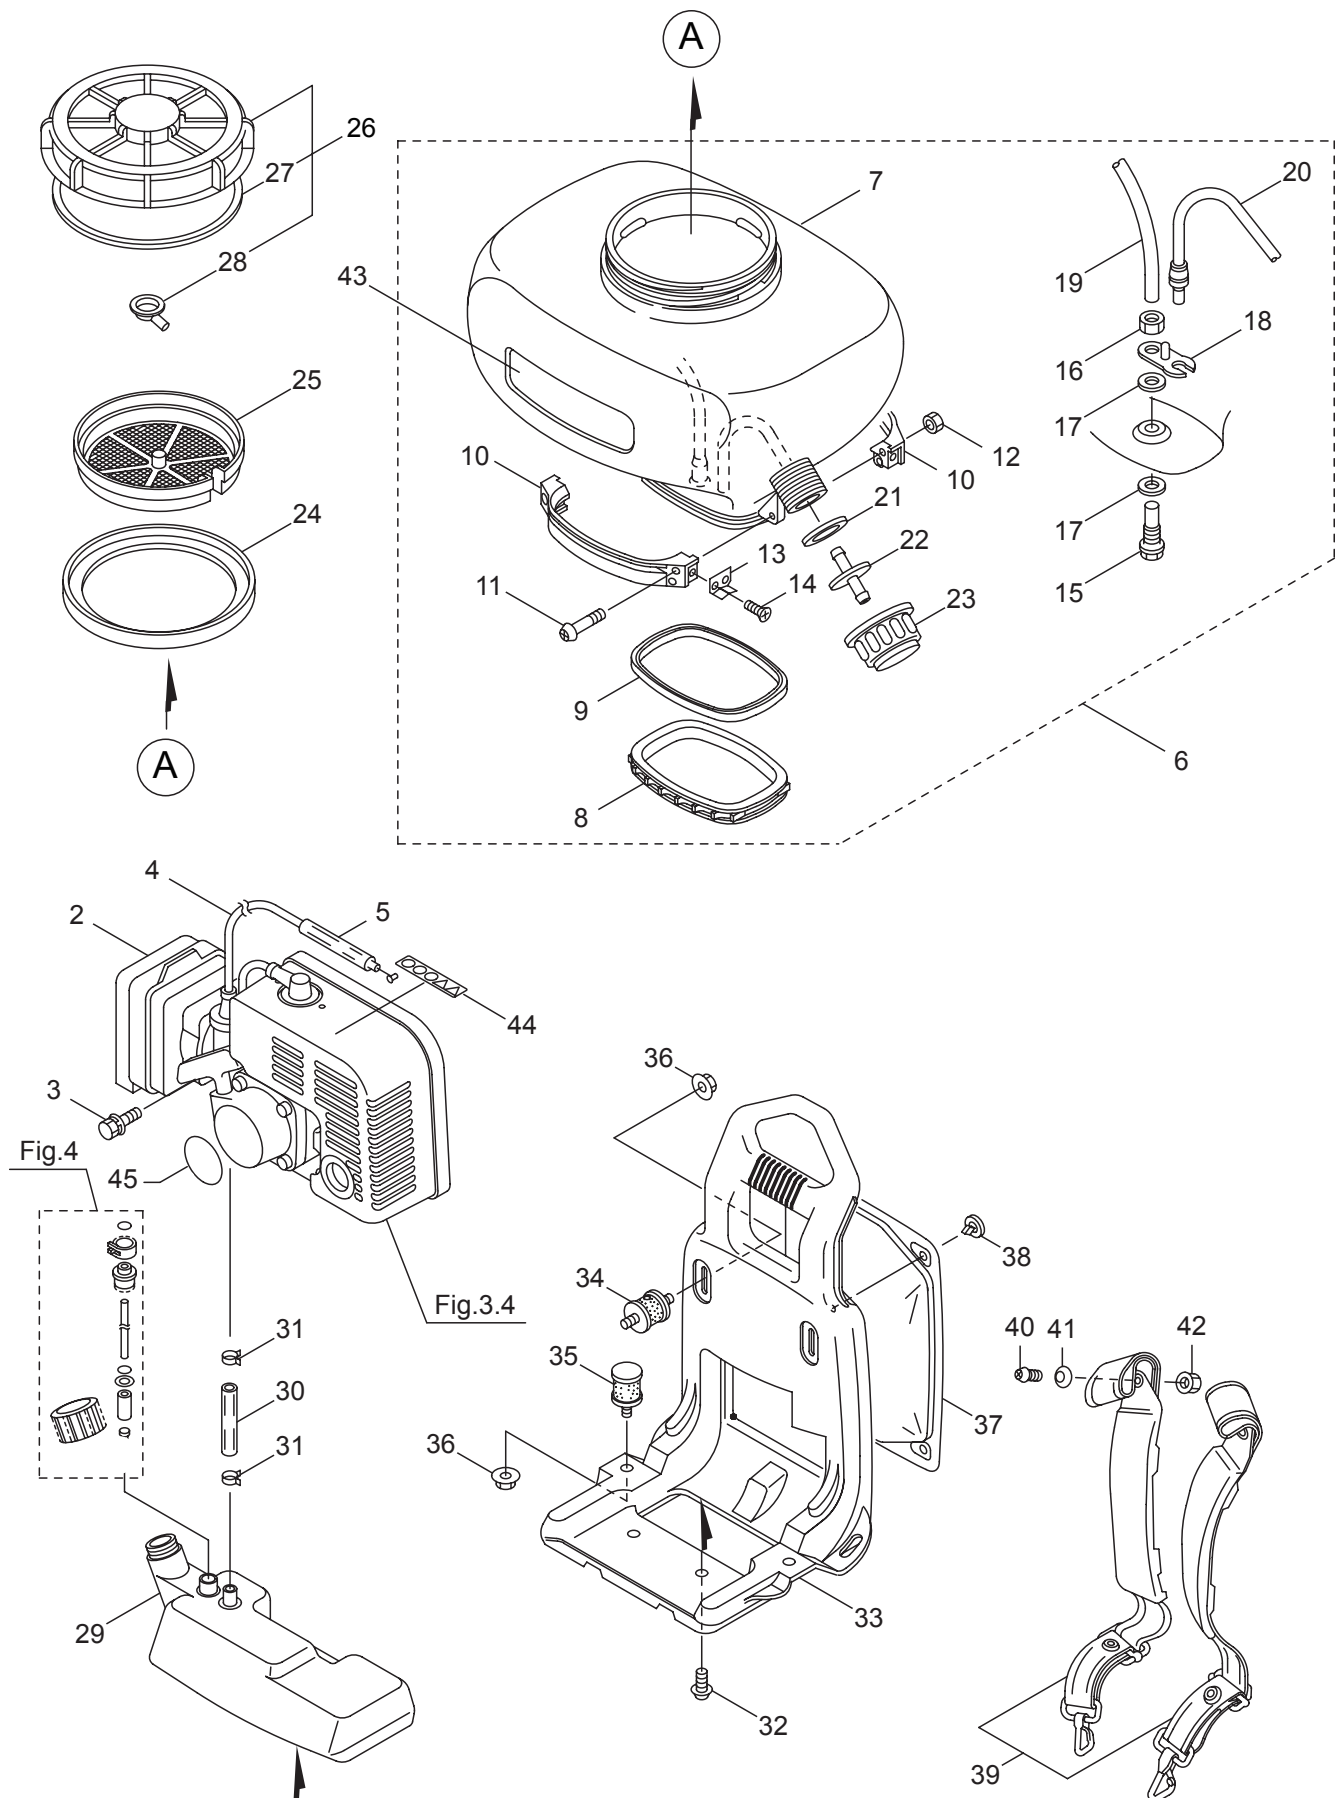

## CONTENTS

1. MAIN BODY .....	1 ~ 2
2. FAN CASE.....	3 ~ 6
3. ENGINE (CYLINDER, CRANKCASE) .....	7 ~ 10
4. ENGINE (CARBURETOR, MUFFLER).....	11 ~ 14
5. ACCESSORIES .....	15 ~ 16
6. MIST NOZZLE.....	17 ~ 18
7. OPTIONAL PARTS (DUSTER ATTACHMENT) .....	19 ~ 20

2009. 05.

P/N 522780

1. MD6126  
MAIN BODY

Ref. No.	Part No.	Part Name	Q'ty	Remarks
1-1	352712	MD6126	1	
1-2	122902	Engine	1	TE059M-AG24
1-3	092544	Bolt	6	M6x30
1-4	117012	Throttle Wire	1	
1-5	069502	Vinyl Pipe	1	7x9x130L
1-6	120648	Chemical Tank Ass'y	1	Incl.7-23
1-7	120649	Chemical Tank	1	26L
1-8	107302	Spacer	1	
1-9	106201	Packing	1	
1-10	106237	Bracket	2	
1-11	089758	Screw	4	M6x35x25
1-12	081242	Nut	4	M6
1-13	106239	Hook	2	
1-14	087970	Screw	4	M5x14
1-15	107303	Joint Pipe	1	
1-16	101063	Joint Nut	1	
1-17	101062	Packing	2	16.5x27xt2.5
1-18	025863	Pipe Holder	1	
1-19	100622	Rubber Tube	1	7x11x380L
1-20	107237	Rubber Tube	1	
1-21	108629	Packing	1	
1-22	109149	Hose Joint	1	
1-23	108627	Cap, Hose Joint	1	
1-24	101834	Cover	1	
1-25	022410	Strainer	1	
1-26	092206	Cap, Chemical Tank	1	Incl.27,28
1-27	103194	Packing	1	
1-28	101915	Inner Cap	1	
1-29	120152	Fuel Tank	1	
1-30	125638	Vinyl Pipe	1	
1-31	043832	Hose Band	2	
1-32	125561	Screw	2	M5x14
1-33	117929	Frame	1	
1-34	122946	Buffer	2	
1-35	122949	Buffer	2	
1-36	127228	Nut	4	M6
1-37	107482	Cushion Pad	1	
1-38	100749	Fastener	4	#7
1-39	120624	Knapsack Band Ass'y	1	
1-40	127221	Screw	2	M6x16
1-41	127224	Washer	2	6x23xt1.6
1-42	127237	Nut	2	M6
1-43	129171	Label	1	MD6126
1-44	266959	Label	1	Caution
1-45	123954	Label	1	