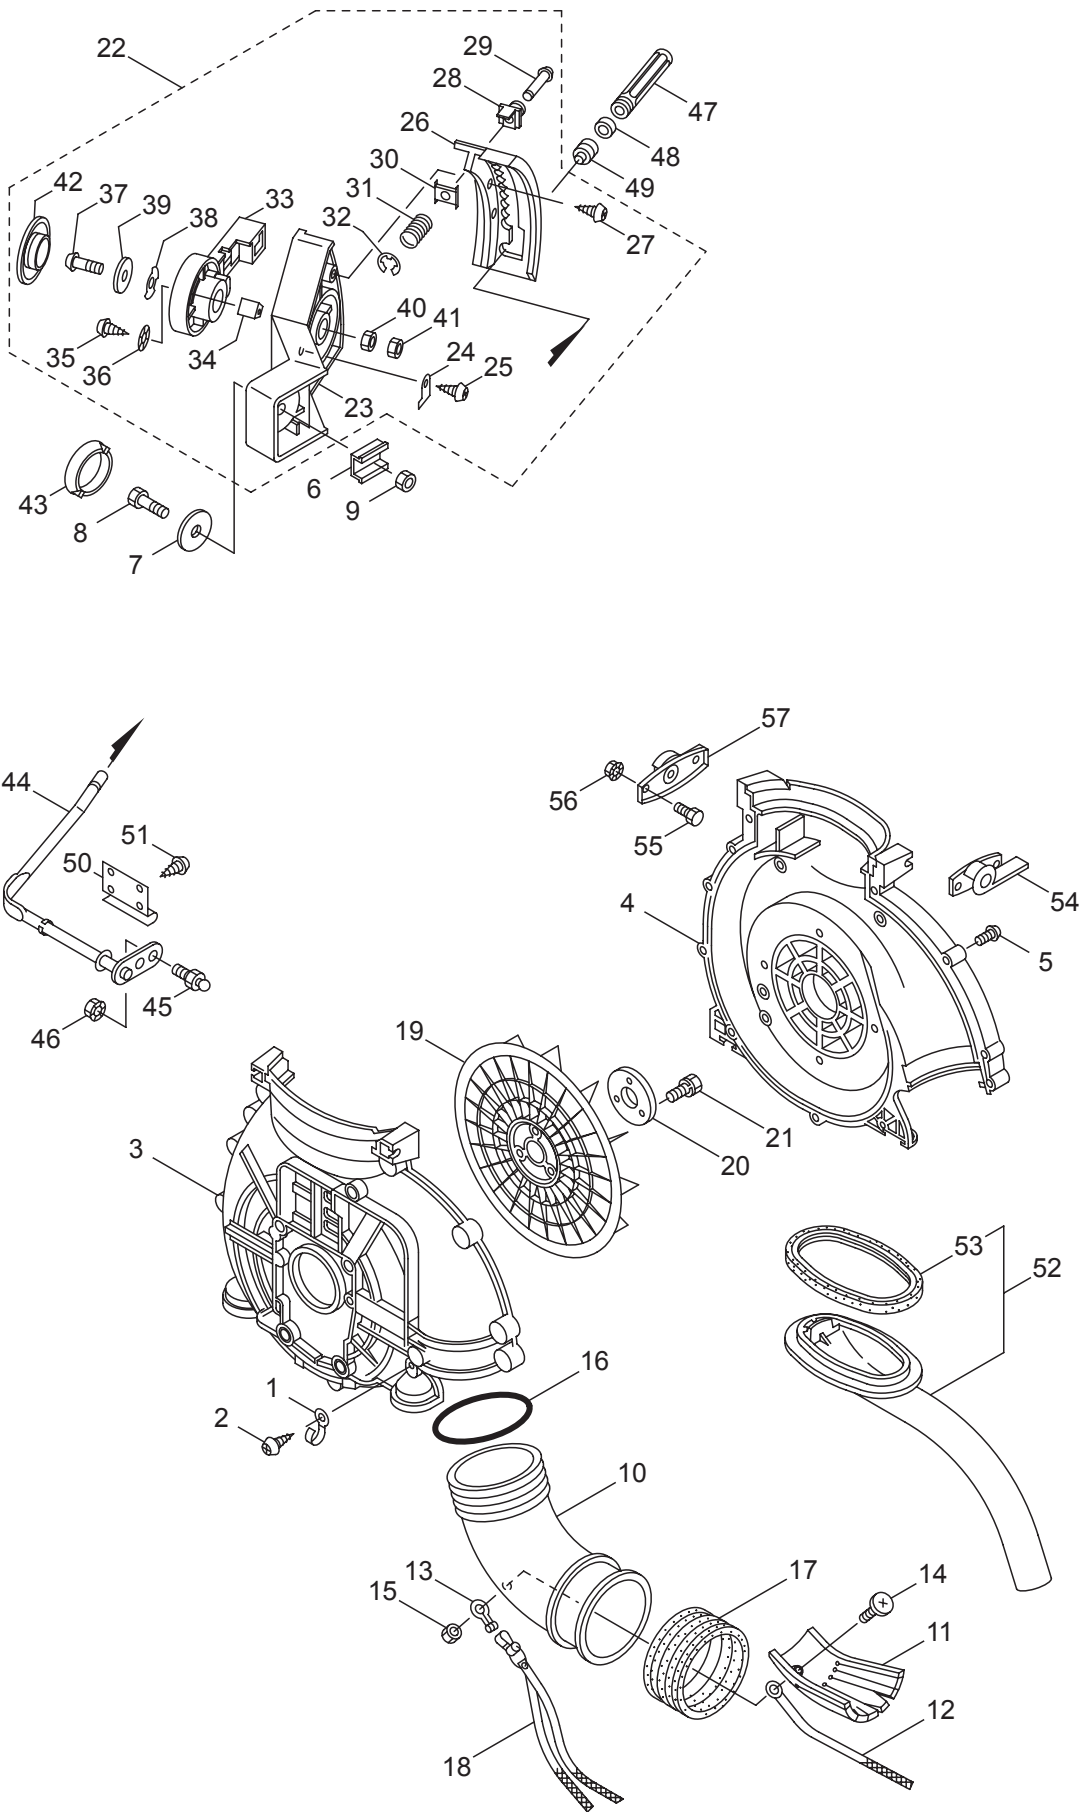

2. MD6126
FAN CASE

Ref. No.	Part No.	Part Name	Q'ty	Remarks
2-1	109051	Clamp	1	
2-2	089806	Screw	1	M5x10
2-3	117902	Fan Case (E)	1	
2-4	117903	Fan Case (S)	1	
2-5	089538	Tapping Screw	13	M5x25
2-6	128217	Washer	1	
2-7	128212	Washer	1	8.5x30xT2.3
2-8	128213	Bolt	1	M8x25
2-9	126990	Nut	1	M8
2-10	107741	Elbow Pipe	1	
2-11	119416	Reinforced Plate	1	
2-12	100293	Earth Code	1	
2-13	101608	Clamp	1	
2-14	119417	Screw	1	
2-15	081241	Nut	1	M6
2-16	018236	O-Ring	1	V85
2-17	100238	Rubber Joint	1	
2-18	101252	Earth	1	
2-19	117020	Fan	1	
2-20	118248	Plate	1	
2-21	124997	Bolt	3	M6x30
2-22	116541	Lever Ass'y	1	Incl.23-42
2-23	116521	Dial Plate	1	
2-24	128214	Plate	1	
2-25	128195	Screw	1	M4x8
2-26	110645	Dial Plate	1	
2-27	086062	Tapping Screw	2	M5x14
2-28	111232	Stopper	1	
2-29	127848	Pin	1	4.5x38.2L
2-30	111233	Plate	1	
2-31	103774	Spring	1	
2-32	026368	E-Ring	1	
2-33	110648	Throttle Lever	1	
2-34	110650	Collar	1	
2-35	082690	Tapping Screw	1	M4x14
2-36	111922	Washer	1	
2-37	081457	Screw	1	M6x25
2-38	111156	Wave Washer	1	WW-16
2-39	013512	Washer	1	6.5x25xt2.3
2-40	100234	Nut	1	M6
2-41	127218	Nut	1	M6
2-42	110730	Cap	1	
2-43	110729	Cap	1	
2-44	117043	Shutter Lever Ass'y	1	
2-45	109606	Male Universal Joint	1