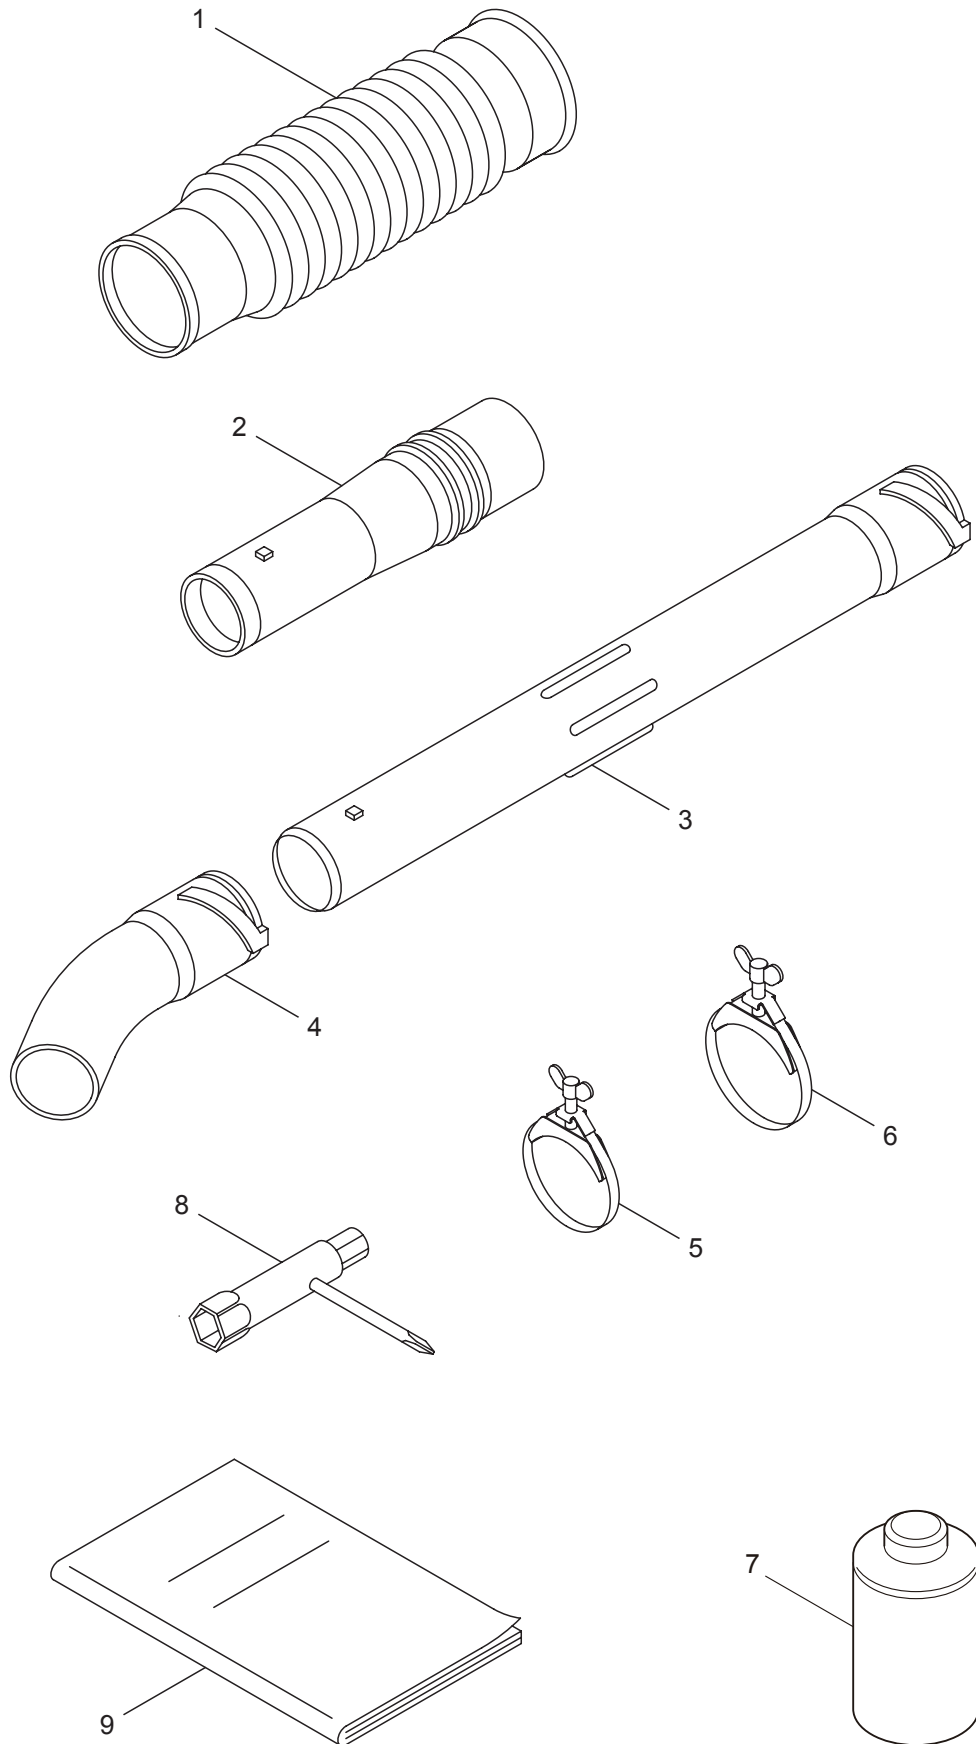

5. MD6126
ACCESSORIES

Ref. No.	Part No.	Part Name	Q'ty	Remarks
5-1	115254	Flexble Pipe	1	
5-2	106721	Swivel Pipe	1	
5-3	107149	Straight Pipe	1	600L
5-4	106725	Bent Pipe	1	
5-5	128305	Wire Clamp	1	#78
5-6	128189	Wire Clamp	1	#105
5-7	022540	Fuel Blending Bottle	1	
5-8	127099	Box Spanner	1	
5-9	129173	Instruction Manual	1	MD6126