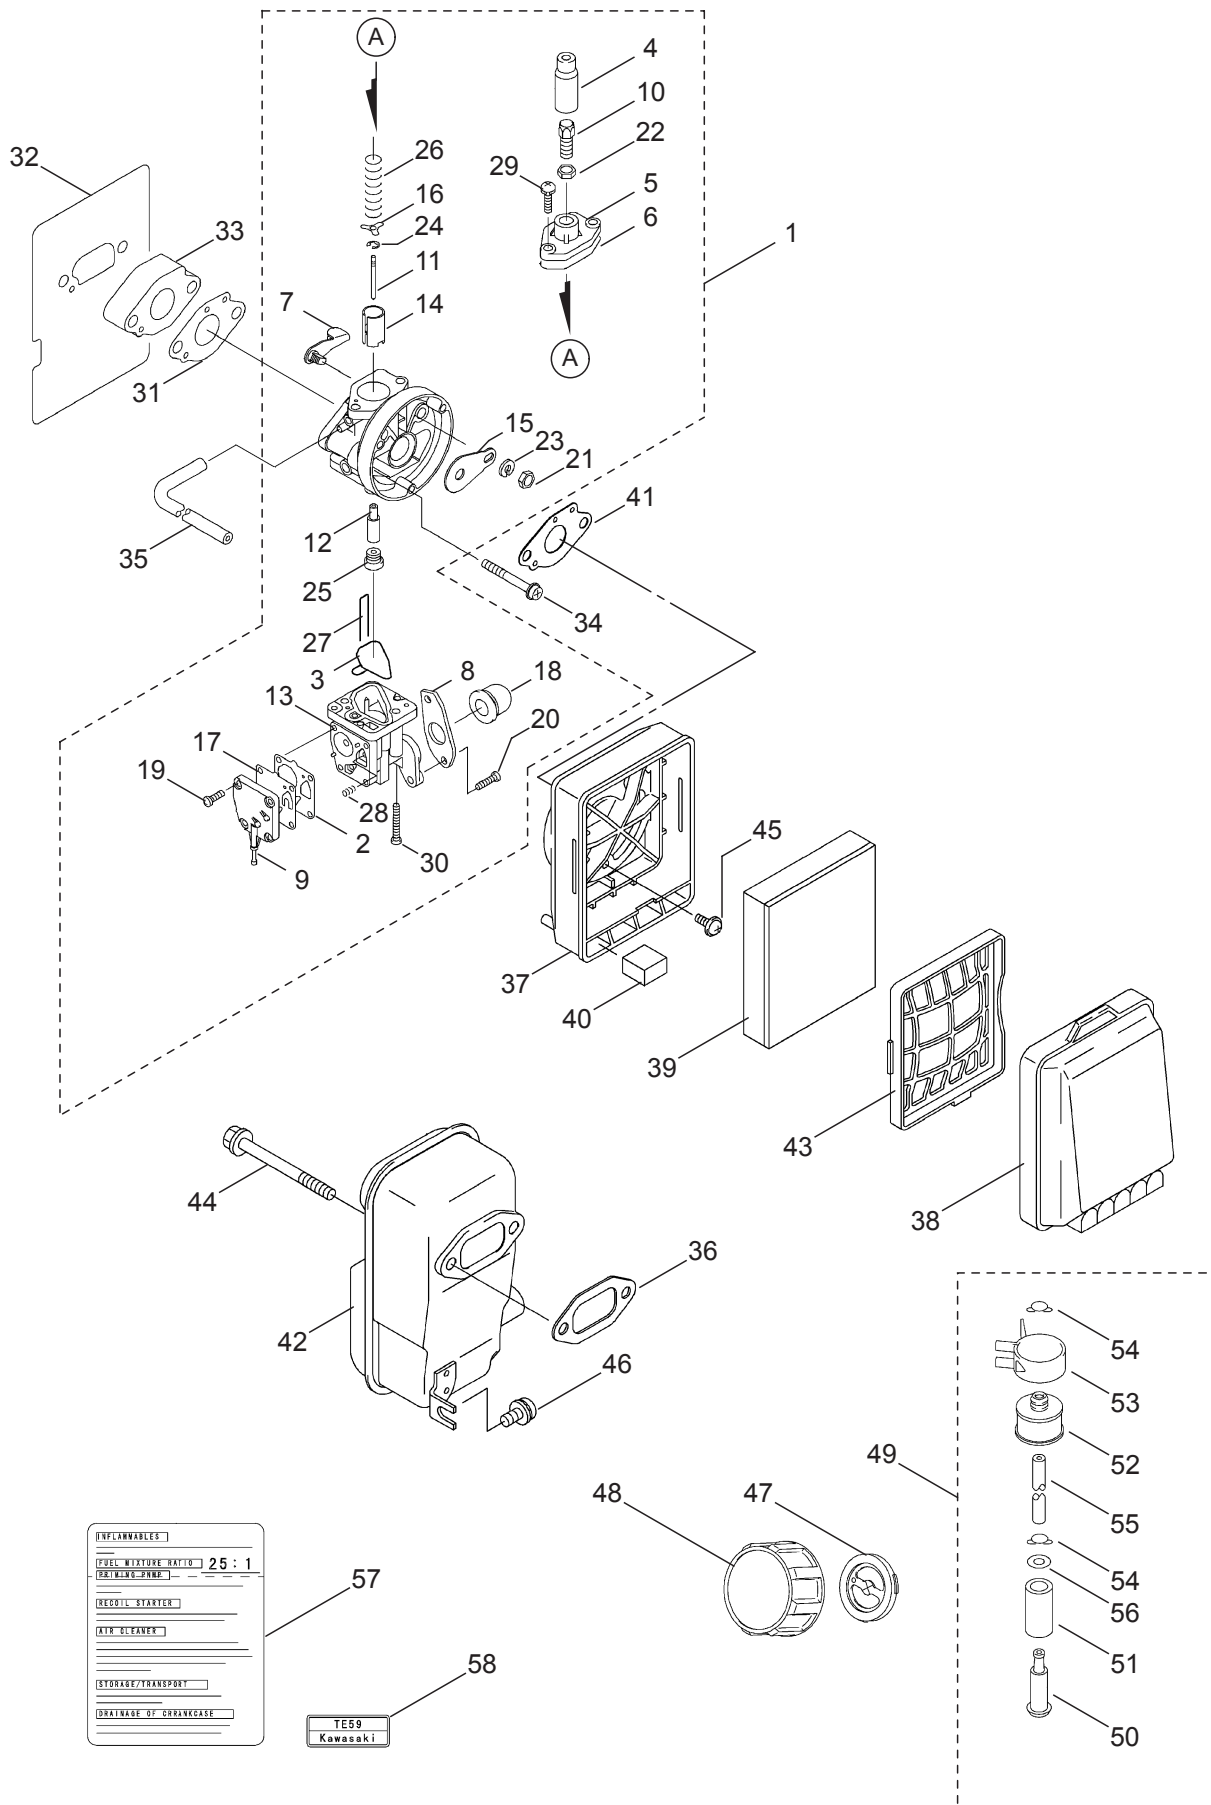

4. MD6126 ENGINE (CARBURETOR, MUFFLER)

Ref. No.	Part No.	Part Name	Q'ty	Remarks
4-46	943276	Screw	1	M6x14 242B0614
4-47	944268	Breather	1	14069-2055
4-48	573071	Tank Cap	1	51049-2058
4-49	998419	Filter, Fuel	1	Incl.50-56 49019-2087
4-50	573069	Weight	1	13042-2058
4-51	573070	Filter, Fuel	1	49019-2063
4-52	944842	Joint	1	59071-2077
4-53	597312	Clamp	1	92037-2109
4-54	584759	Clamp	2	92037-2163
4-55	944844	Tube	1	2.5x6.5x260 92059-2217
4-56	944841	Washer	1	5mm 411S0500
4-57	627553	Label	1	56031-2343
4-58	627554	Label	1	56039-2800