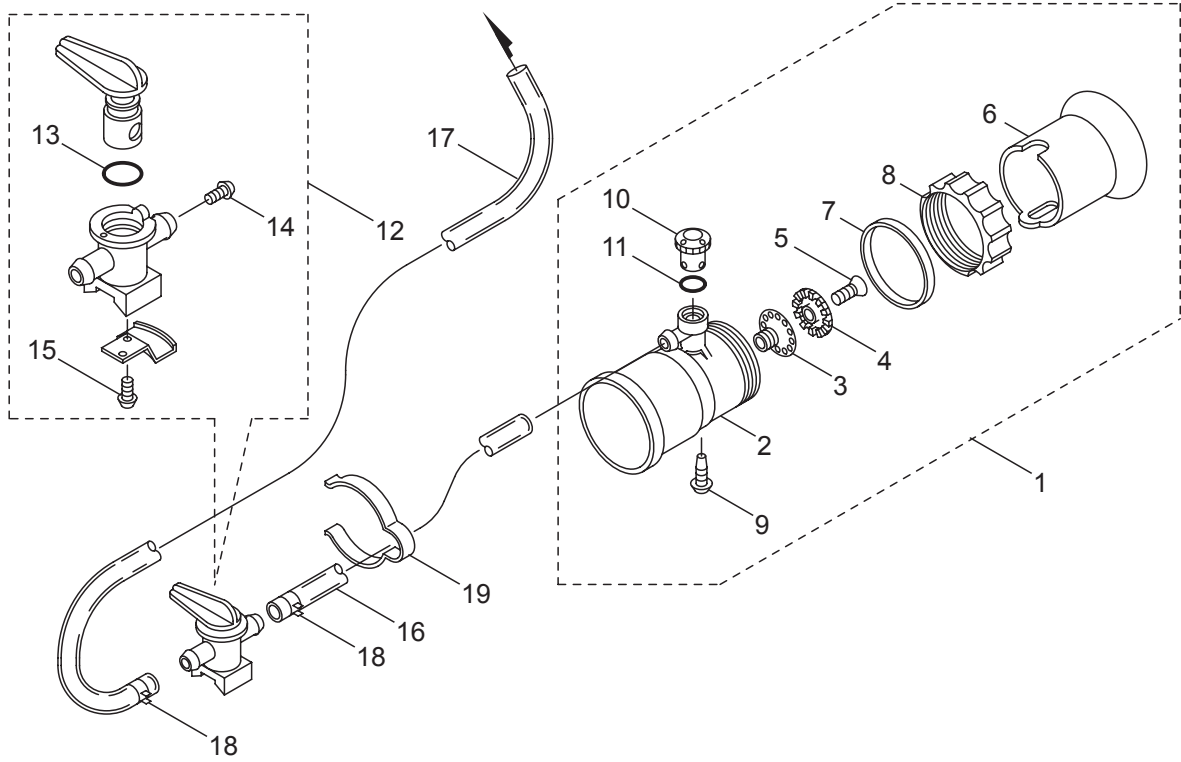

6. MD6126
MIST NOZZLE

Ref. No.	Part No.	Part Name	Q'ty	Remarks
6-1	024412	Mist Nozzle Ass'y	1	Incl.2-11
6-2	029749	Mist Nozzle	1	
6-3	024801	Nozzle Tip	1	
6-4	024802	Nozzle Cap	1	
6-5	087499	Screw	1	M3x12
6-6	024803	Collar, Nozzle Head	1	
6-7	024800	Clamp Ring	1	
6-8	024804	Nut	1	M60x1.5
6-9	024811	Stopper	1	
6-10	024805	Cock	1	
6-11	011345	O-Ring	1	P12
6-12	101872	Mist Cock Ass'y	1	Incl.13-15
6-13	019285	O-Ring	1	P11
6-14	024812	Screw	1	
6-15	086052	Screw	2	M4x6
6-16	118975	Vinyl Pipe	1	9x12x1050L
6-17	024410	Vinyl Pipe	1	9x12x700L
6-18	043972	Hose Band	2	
6-19	024421	Stop Ring	2