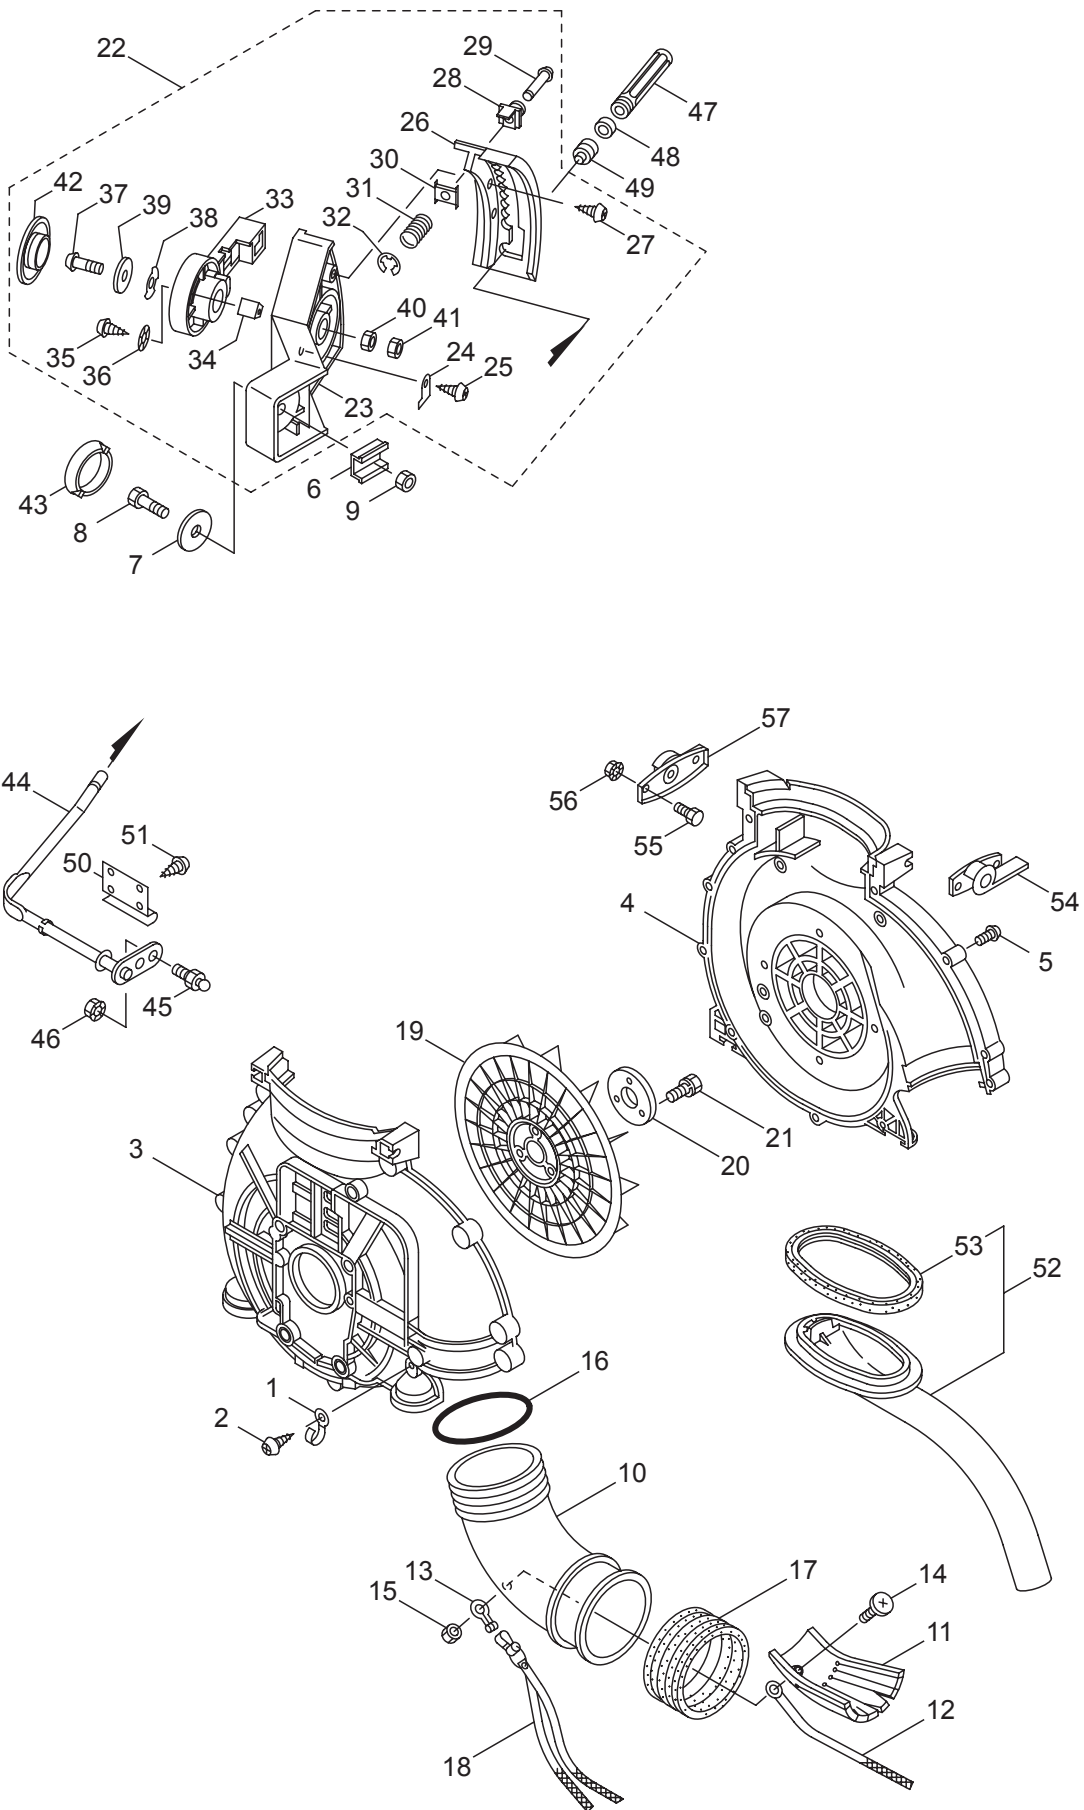

2.MD6126
FAN CASE

Ref. No.	Part No.	Part Name	Q'ty	Remarks
2-46	126756	Nut	1	M6
2-47	100632	Knob	1	
2-48	100633	Snap	1	
2-49	100726	Cap	1	
2-50	122944	Lever Stopper	1	
2-51	122945	Screw	4	M5x14
2-52	122232	Discharge Port Ass'y	1	Incl.53
2-53	108016	Packing	1	
2-54	117712	Crescent (R)	1	
2-55	089041	Bolt	4	M6x16
2-56	104309	Nut	4	M6
2-57	117713	Crescent (L)	1