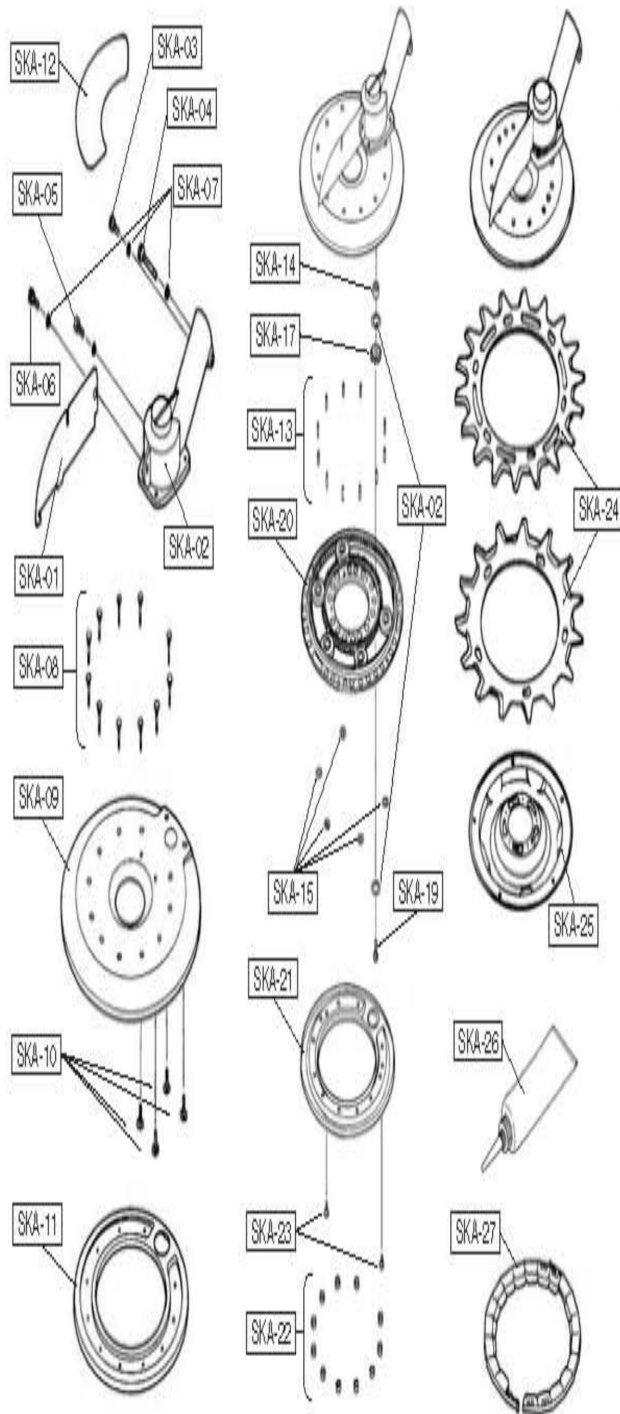

From March, 1999 to January, 2004

Part List

SKAN-01	642852	CENTER BLADE
SKAN-02	642853	GEAR HEAD
SKAN-03	642856	DETENT FITTING SCREW M5x12
SKAN-04	642855	CAP BOLT M5x25
SKAN-05	642856	HTX BOLT M5x6
SKAN-06	642857	CENTER BLADE FITTING BOLT M5x8
SKAN-07	642858	M5 SPRING WASHER
SKAN-08	642859	STUD SCREW
SKAN-09	642860	BODY CASE
SKAN-10	642861	BOTTOM DISK FIXING SCREW
SKAN-11	642862	OIL CASE(UPPER)
SKAN-12	642863	DECAL
SKAN-13	642865	SPACE METAL
SKAN-14	642866	OUTPUT SHAFT SPACER
SKAN-15	642867	TRUST METAL
SKAN-16	642868	OUTPUT SHAFT THRUST ROLLER
SKAN-17	642869	DRIVE PINION GEAR
SKAN-19	642870	OUTPUT SHAFT FIXING SCREW
SKAN-20	642871	PLANETARY GEAR ASSY
SKAN-21	642872	OIL CASE(BOTTOM)
SKAN-22	642873	M3 LEAD LOCK NUT
SKAN-23	642874	+ PAN HEAD SCREW M5X5
SKAN-24	642875	UPPER BLADE LOWER BLADE
SKAN-25	642876	BOTTOM DISC
SKAN-26	642877	GREASE
SKAN-27	220534	BLADE COVER

3 ILLUSTRATED PARTS LIST

MC-LB TYPE 2 LANDSCAPE BLADE

Second Model

From February, 2004 to June, 2006

Part List

SKAN-01	642854	DETENT FITTING SCREW M5X12
SKAN-02	642855	CAP BOLT M5X25
SKAN-03	642856	HEX BOLT M5X6
SKAN-04	642858	SPRING WASHER M5
SKAN-05	642857	CENTER BLADE FIXING BOLT M5X8
SKAN-06	642853	GEAR HEAD
SKAN-07	642852	CENTER BLADE
SKAN-08	646770	SOCKET HEAD CAP SCREW M5X5
SKAN-09	646771	BODY CASE
SKAN-10	642861	BOTTOM DISK FIXING SCREW
SKAN-11	646772	GEAR UNIT
SKAN-12	642874	PAN HEAD SCREW M5X5
SKAN-13	642870	OUTPUT SHAFT FIXING SCREW
SKAN-14	646773	DRIVE PINION GEAR
SKAN-15	642866	OUTPUT SHAFT SPACER
SKAN-16	646774	DECAL(MODEL NAME)
SKAN-17	646775	DECAL(CAUTION)
SKAN-18	642875	UNDER BLADE UPPER BLADE
SKAN-19	642876	BOTTOM DISK
SKAN-20	642877	GREASE
SKAN-21	220534	BLADE COVER