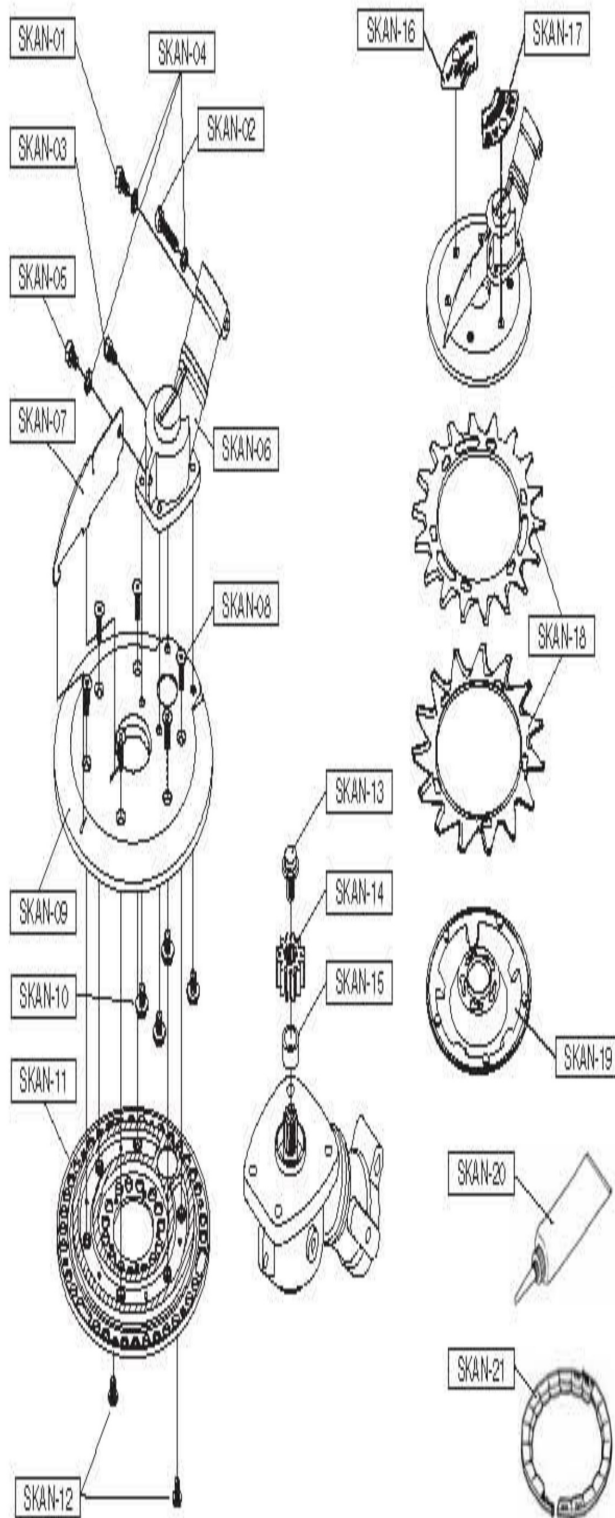

From March, 1999 to January, 2004

Part List

SKAN-01	642852	CENTER BLADE
SKAN-02	642853	GEAR HEAD
SKAN-03	642856	DETENT FITTING SCREW M5x12
SKAN-04	642855	CAP BOLT M5x25
SKAN-05	642856	HTX BOLT M5x6
SKAN-06	642857	CENTER BLADE FITTING BOLT M5x8
SKAN-07	642858	M5 SPRING WASHER
SKAN-08	642859	STUD SCREW
SKAN-09	642860	BODY CASE
SKAN-10	642861	BOTTOM DISK FIXING SCREW
SKAN-11	642862	OIL CASE(UPPER)
SKAN-12	642863	DECAL
SKAN-13	642865	SPACE METAL
SKAN-14	642866	OUTPUT SHAFT SPACER
SKAN-15	642867	TRUST METAL
SKAN-16	642868	OUTPUT SHAFT THRUST ROLLER
SKAN-17	642869	DRIVE PINION GEAR
SKAN-19	642870	OUTPUT SHAFT FIXING SCREW
SKAN-20	642871	PLANETARY GEAR ASSY
SKAN-21	642872	OIL CASE(BOTTOM)
SKAN-22	642873	M3 LEAD LOCK NUT
SKAN-23	642874	+ PAN HEAD SCREW M5X5
SKAN-24	642875	UPPER BLADE LOWER BLADE
SKAN-25	642876	BOTTOM DISC
SKAN-26	642877	GREASE
SKAN-27	220534	BLADE COVER

3 ILLUSTRATED PARTS LIST

MC-LB TYPE 2 LANDSCAPE BLADE

Second Model

From February, 2004 to June, 2006

Part List

SKAN-01	642854	DETENT FITTING SCREW M5X12
SKAN-02	642855	CAP BOLT M5X25
SKAN-03	642856	HEX BOLT M5X6
SKAN-04	642858	SPRING WASHER M5
SKAN-05	642857	CENTER BLADE FIXING BOLT M5X8
SKAN-06	642853	GEAR HEAD
SKAN-07	642852	CENTER BLADE
SKAN-08	646770	SOCKET HEAD CAP SCREW M5X5
SKAN-09	646771	BODY CASE
SKAN-10	642861	BOTTOM DISK FIXING SCREW
SKAN-11	646772	GEAR UNIT
SKAN-12	642874	PAN HEAD SCREW M5X5
SKAN-13	642870	OUTPUT SHAFT FIXING SCREW
SKAN-14	646773	DRIVE PINION GEAR
SKAN-15	642866	OUTPUT SHAFT SPACER
SKAN-16	646774	DECAL(MODEL NAME)
SKAN-17	646775	DECAL(CAUTION)
SKAN-18	642875	UNDER BLADE UPPER BLADE
SKAN-19	642876	BOTTOM DISK
SKAN-20	642877	GREASE
SKAN-21	220534	BLADE COVER