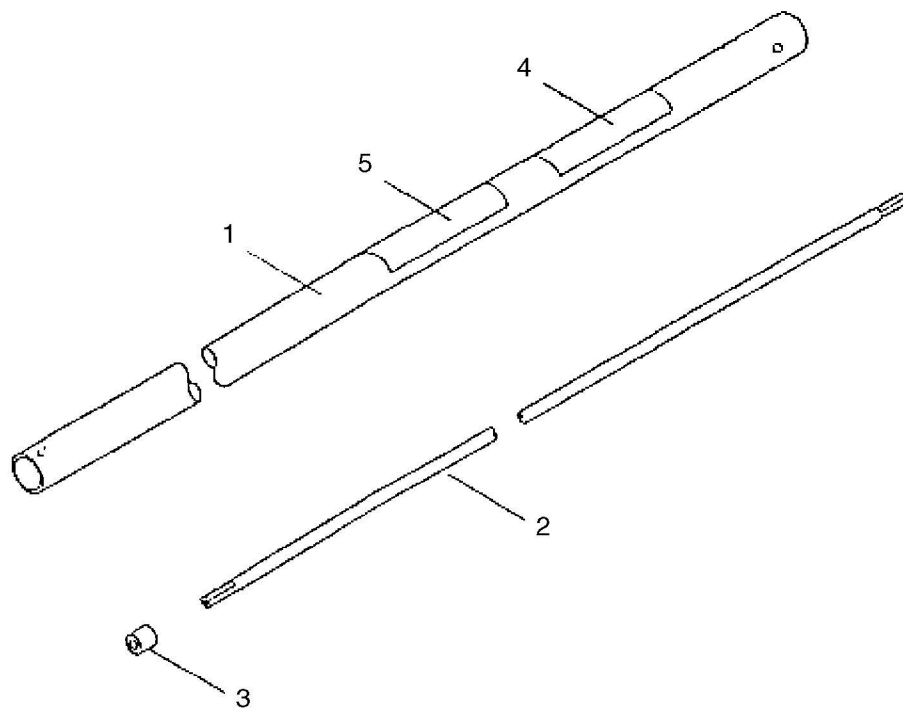

MC-LB

SHAFT

REF #	PART #	DESCRIPTION	Q'TY.	NOTES
1	220218	Driveshaft Tube	1	
2	216090	Driveshaft	1	
3	216079	Stopper	1	
4	221501	Decal (Caution)	1	
5	221502	Decal (Caution)	1