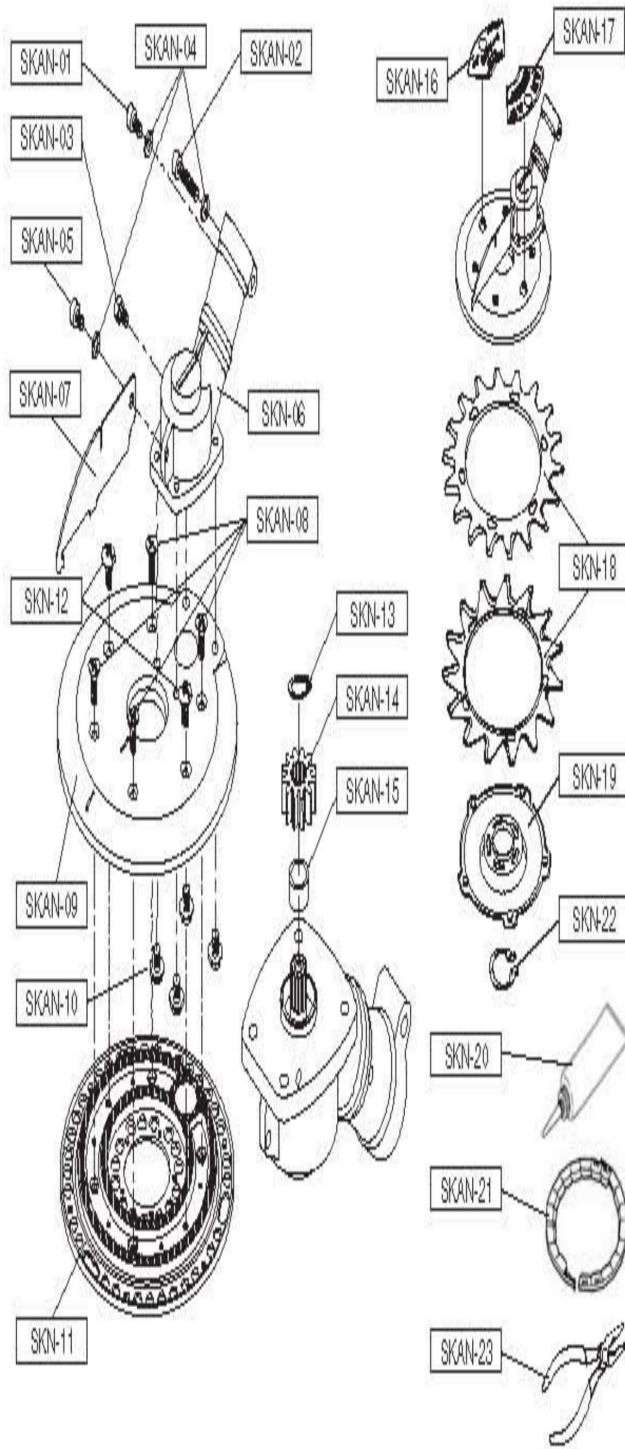

4 ILLUSTRATED PARTS LIST

MC-LB TYPE 3

LANDSCAPE BLADE

Third Model

From July, 2006

Part List

SKAN-01	642854	DETENT FITTING SCREW M5X12
SKAN-02	642855	CAP BOLT M5X25
SKAN-03	642856	HEX BOLT M5X6
SKAN-04	642858	SPRING WASHER M5
SKAN-05	642857	CENTER BLADE FIXING BOLT M5X8
SKAN-06	405034	GEAR HEAD N
SKAN-07	642852	CENTER BLADE
SKAN-08	646770	SOCKET HEAD CAP SCREW M5X5
SKAN-09	646771	BODY CASE
SKAN-10	642861	BOTTOM DISK FIXING SCREW
SKAN-11	405035	GEAR UNIT N
SKAN-12	405036	+ PAN HEAD SCREW M6X10
SKAN-13	405037	SNAP RING 10MM
SKAN-14	646773	DRIVE PINION GEAR
SKAN-15	642866	OUTPUT SHAFT SPACER
SKAN-16	646774	DECAL(MODEL NAME)
SKAN-17	646775	DECAL(CAUTION)
SKAN-18	405038	UNDER BLADE UPPER BLADE
SKAN-19	405039	BOTTOM DISK
SKAN-20	405040	GREASE
SKAN-21	220534	BLADE PROTECTION COVER
SKAN-22	405041	BOTTOM DISC FIXING BRACKET
SKAN-23	405042	LONG NOSE PLIERS