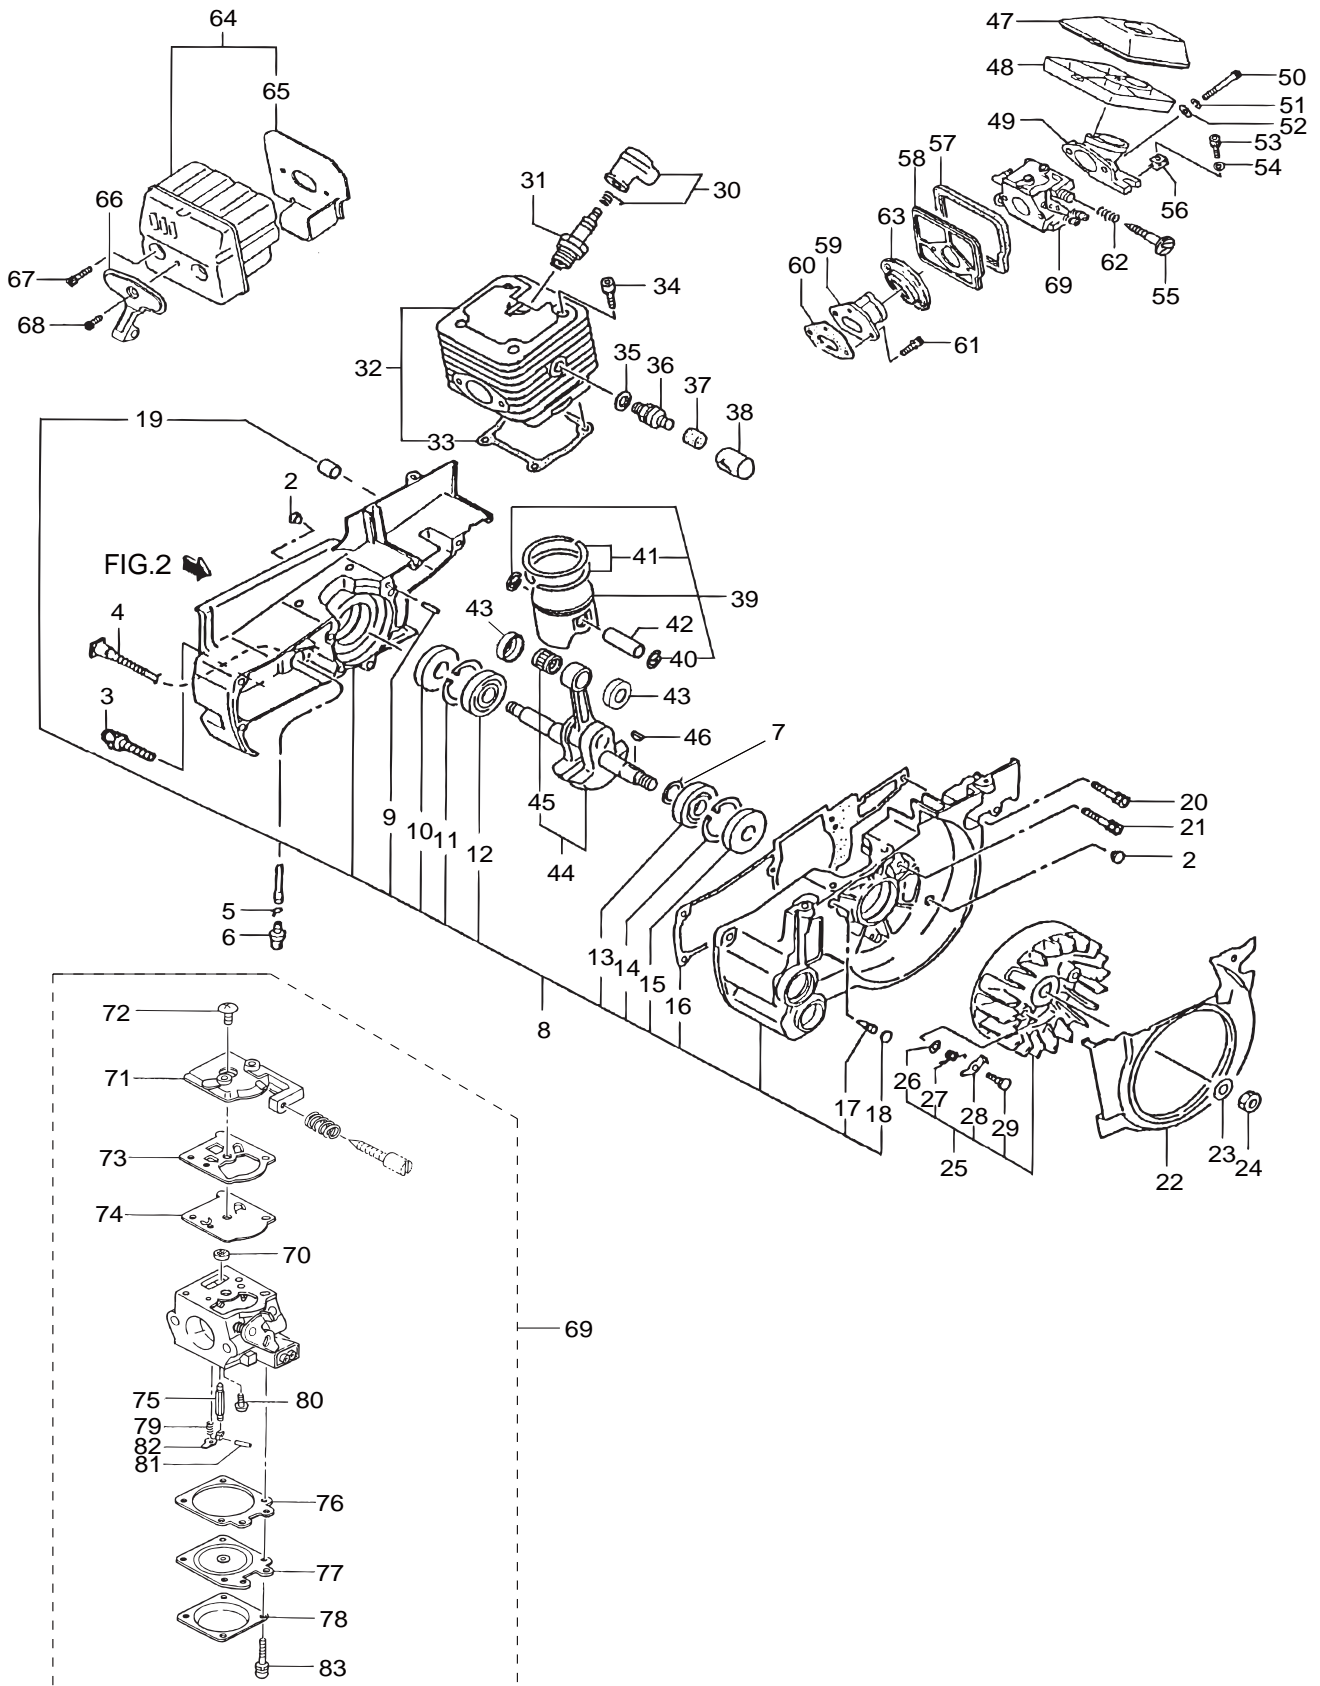

1. MCV381(16), (18)
ENGINE

Ref. No.	Part No.	Part Name	Q'ty		Remarks
			16"	18"	
1-43	400727	Piston Pin Collar	2	2	
1-44	400728	Crank Shaft Comp.	1	1	Incl.45
1-45	400729	Needle Bearing	1	1	
1-46	400600	Woodruff Key	1	1	
1-47	400730	Aircleaner Element B Comp.	1	1	
1-48	400731	Aircleaner Element A Comp.	1	1	
1-49	400732	Aircleaner Base Comp.	1	1	
1-50	979644	Hex. Hole Bolt	2	2	5X45
1-51	970142	Spring Washer	2	2	M5
1-52	972380	Small Washer	2	2	
1-53	400596	Hex.Hole Bolt	1	1	5x16
1-54	947034	Washer	1	1	M5
1-55	400733	Idle Adjustment Screw	1	1	
1-56	400734	Special Washer	1	1	
1-57	400735	Carb. Insulator, Rubber	1	1	
1-58	400736	Insulator Comp.	1	1	
1-59	400737	Inlet Manifold Comp.	1	1	
1-60	400738	Inlet Manifold Gasket	1	1	
1-61	400739	Hex. Hole Bolt	2	2	4x12
1-62	400740	Idle Adjust Spring	1	1	
1-63	400741	Inlet Manifold Spacer	1	1	
1-64	400742	Muffler Set	1	1	Incl.65
1-65	400743	Muffler Gasket	1	1	
1-66	400744	Muffler Stay	1	1	
1-67	400596	Hex.Hole Bolt	2	2	5x16
1-68	400745	Hex. Hole Bolt	1	1	4x10
1-69	400746	Carburetor Ass'y	1	1	Incl.70-83
1-70	400618	Inlet Screen	1	1	
1-71	400619	Pump Body	1	1	
1-72	400620	Set Screw	1	1	
1-73	400621	Pump Gasket	1	1	
1-74	400622	Pump Diaphragm	1	1	
1-75	625125	Needle Valve	1	1	
1-76	400629	Diaphragm Gasket	1	1	
1-77	400628	Metering Diaphragm Comp.	1	1	
1-78	400627	Diaphragm Cover	1	1	
1-79	625124	Valve Spring	1	1	
1-80	400624	Hinge Pin Set Screw	1	1	
1-81	400626	Hinge Pin	1	1	
1-82	400623	Valve Hinge	1	1	
1-83	400632	Set Screw	4	4