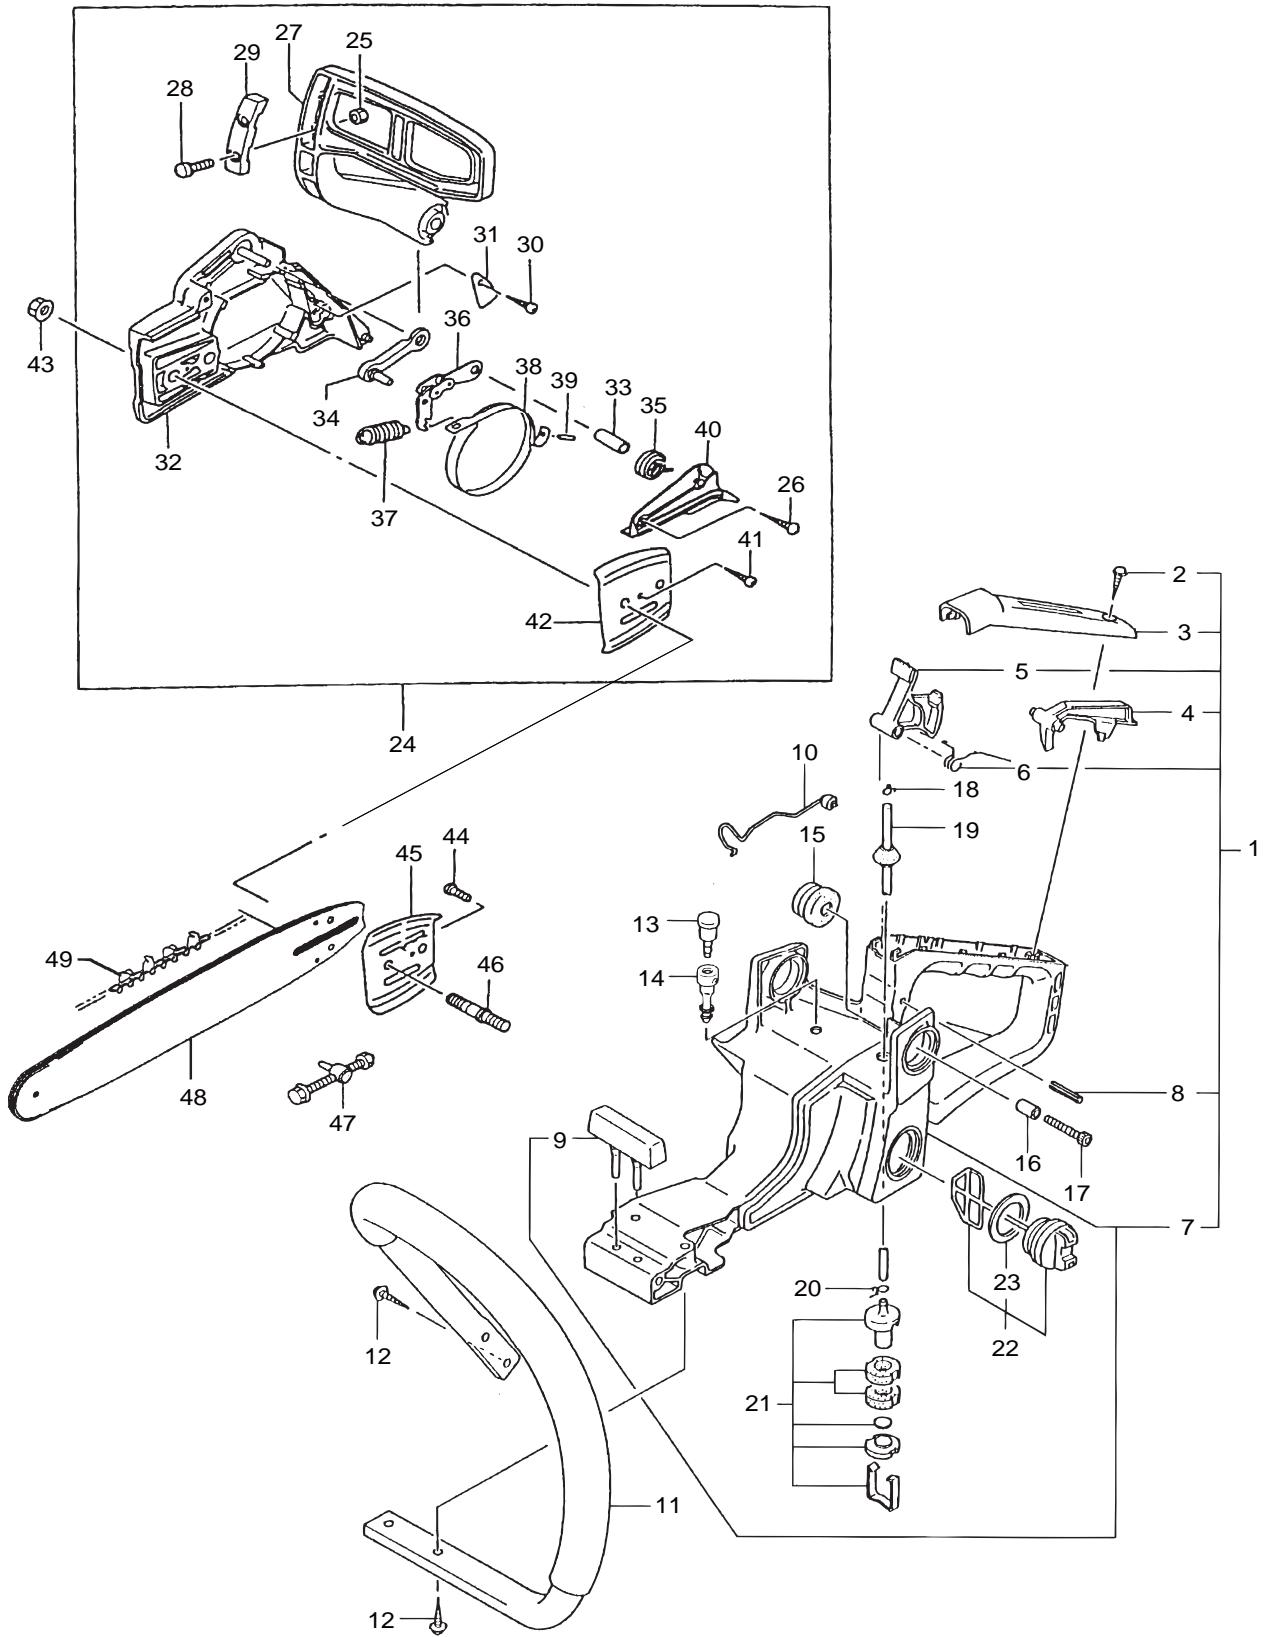

2. MCV381(16), (18)
 RECOIL STARTER, CLUTCH

Ref. No.	Part No.	Part Name	Q'ty		Remarks
			16"	18"	
2-45	400788	Set Screw	1	1	839-02010-20
2-46	400789	Stater Rope Reel	1	1	774-01700-20
2-47	400790	Recoil Spring Case	1	1	778-04063-90
2-48	400791	Fan Case Comp.	1	1	112-04066-80
2-49	400792	Rope Stopper	1	1	795-04063-20
2-50	400793	Starter Handle	1	1	785-04063-20
2-51	400794	Starter Rope	1	1	783-01700-20
2-52	400754	Hex. Hole Bolt	3	3	5x15 994-64050-154

3. MCV381(16), (18)
HANDLE, CHAIN BRAKE

Ref. No.	Part No.	Part Name	Q'ty		Remarks
			16"	18"	
3-46	400829	Chain Bar Stud Bolt	2	2	101-32530-20
3-47	400830	Chain Tension Bolt	1	1	116-3252K-90
3-48	400831	Chain Bar	1		16" 107-3285M-20
3-48	404970	Chain Bar		1	18" 105-3285N-20
3-49	400832	Chain	1		16x3/8 130-32817-20
3-49	404971	Chain		1	18" 136-3285A-20