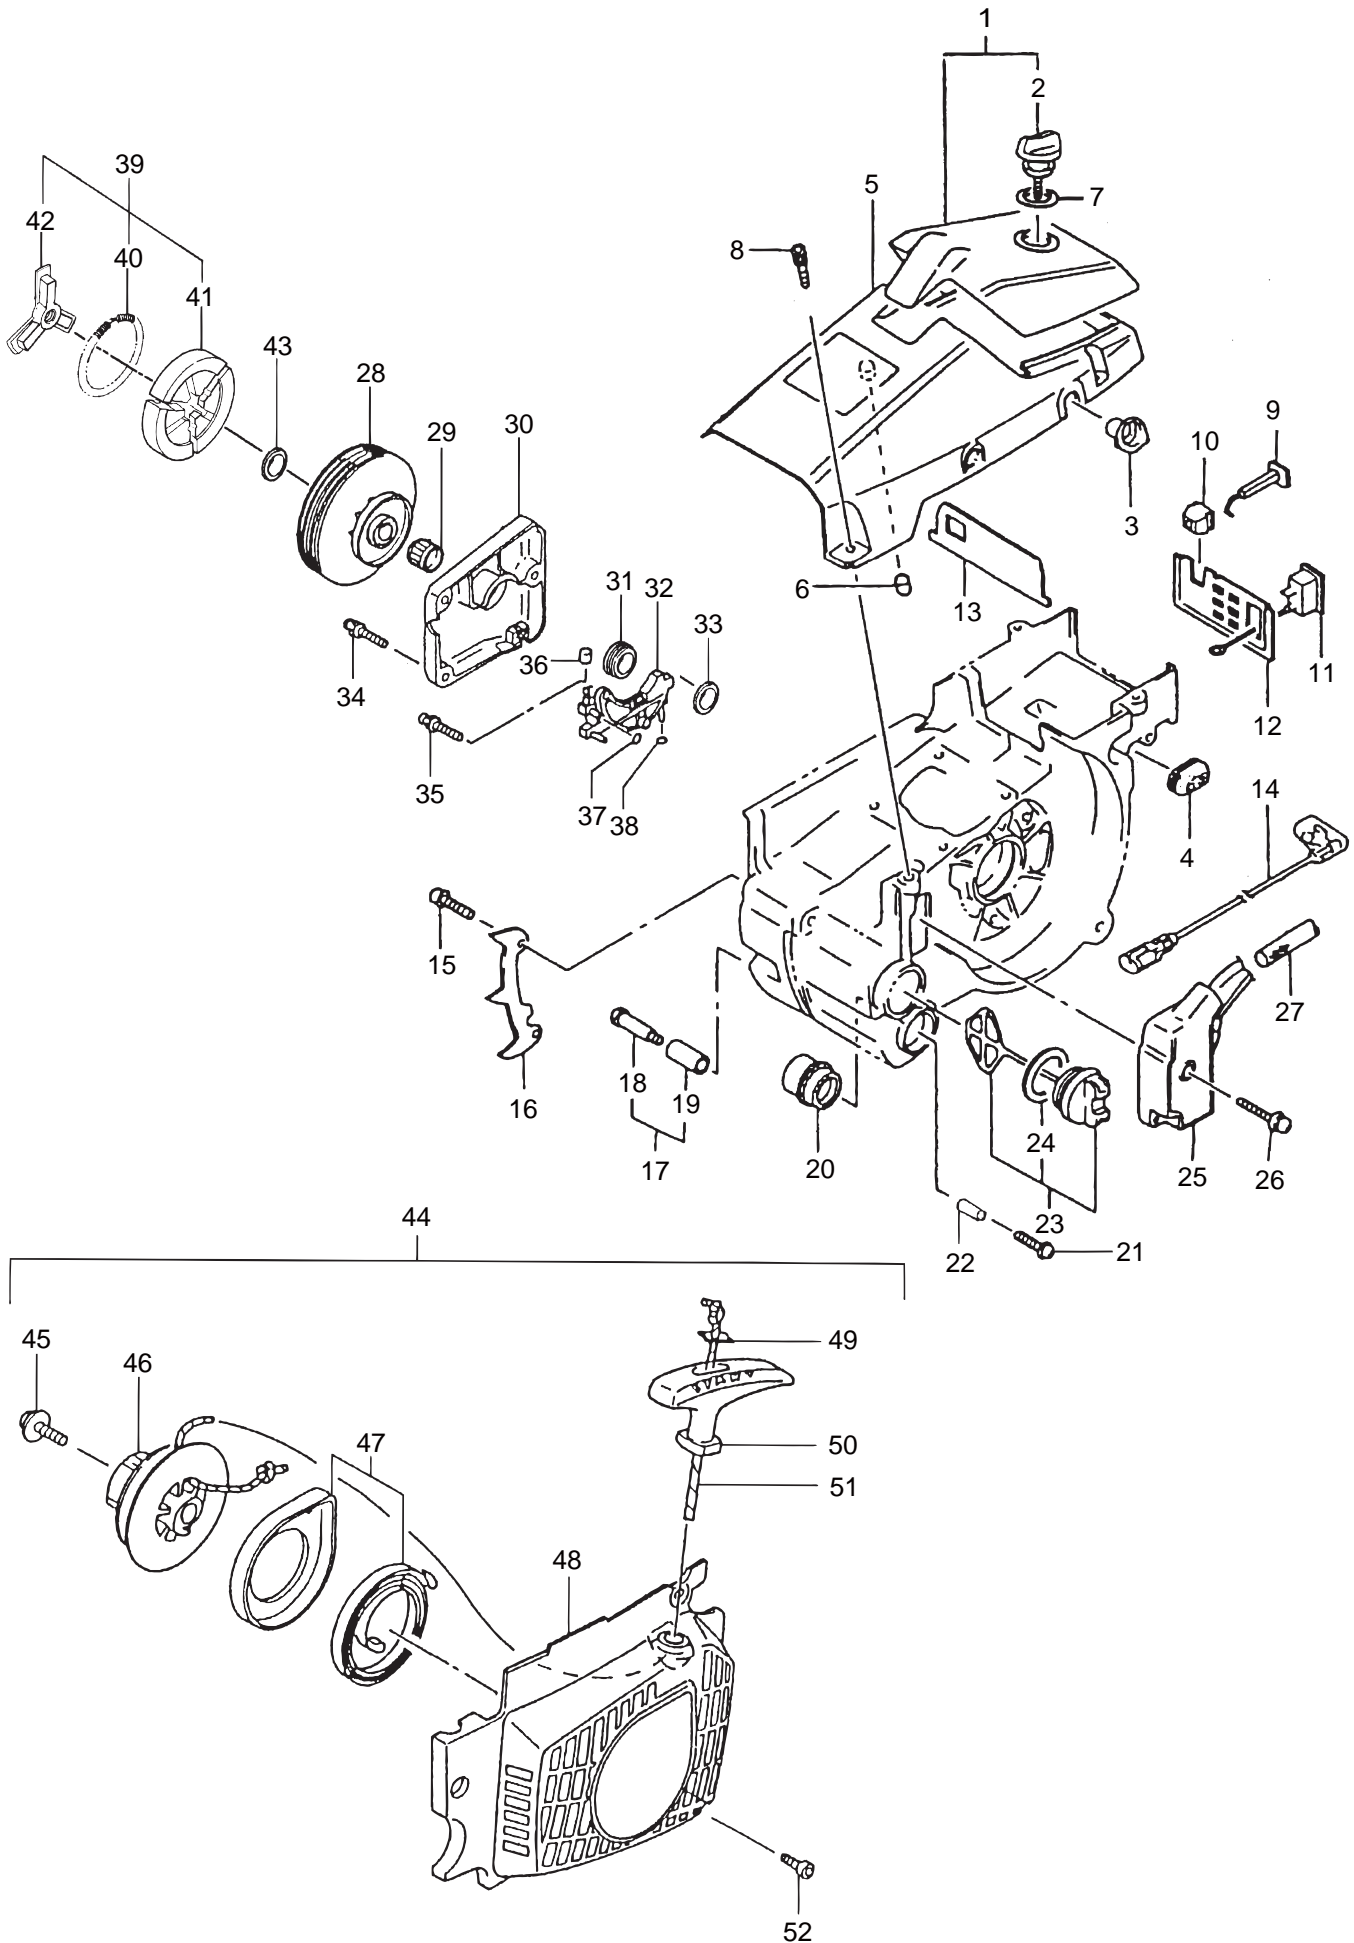

1. MCV381(16), (18)
ENGINE

Ref. No.	Part No.	Part Name	Q'ty		Remarks
			16"	18"	
1-43	400727	Piston Pin Collar	2	2	
1-44	400728	Crank Shaft Comp.	1	1	Incl.45
1-45	400729	Needle Bearing	1	1	
1-46	400600	Woodruff Key	1	1	
1-47	400730	Aircleaner Element B Comp.	1	1	
1-48	400731	Aircleaner Element A Comp.	1	1	
1-49	400732	Aircleaner Base Comp.	1	1	
1-50	979644	Hex. Hole Bolt	2	2	5X45
1-51	970142	Spring Washer	2	2	M5
1-52	972380	Small Washer	2	2	
1-53	400596	Hex.Hole Bolt	1	1	5x16
1-54	947034	Washer	1	1	M5
1-55	400733	Idle Adjustment Screw	1	1	
1-56	400734	Special Washer	1	1	
1-57	400735	Carb. Insulator, Rubber	1	1	
1-58	400736	Insulator Comp.	1	1	
1-59	400737	Inlet Manifold Comp.	1	1	
1-60	400738	Inlet Manifold Gasket	1	1	
1-61	400739	Hex. Hole Bolt	2	2	4x12
1-62	400740	Idle Adjust Spring	1	1	
1-63	400741	Inlet Manifold Spacer	1	1	
1-64	400742	Muffler Set	1	1	Incl.65
1-65	400743	Muffler Gasket	1	1	
1-66	400744	Muffler Stay	1	1	
1-67	400596	Hex.Hole Bolt	2	2	5x16
1-68	400745	Hex. Hole Bolt	1	1	4x10
1-69	400746	Carburetor Ass'y	1	1	Incl.70-83
1-70	400618	Inlet Screen	1	1	
1-71	400619	Pump Body	1	1	
1-72	400620	Set Screw	1	1	
1-73	400621	Pump Gasket	1	1	
1-74	400622	Pump Diaphragm	1	1	
1-75	625125	Needle Valve	1	1	
1-76	400629	Diaphragm Gasket	1	1	
1-77	400628	Metering Diaphragm Comp.	1	1	
1-78	400627	Diaphragm Cover	1	1	
1-79	625124	Valve Spring	1	1	
1-80	400624	Hinge Pin Set Screw	1	1	
1-81	400626	Hinge Pin	1	1	
1-82	400623	Valve Hinge	1	1	
1-83	400632	Set Screw	4	4	

2. MCV381(16), (18)
 RECOIL STARTER, CLUTCH

Ref. No.	Part No.	Part Name	Q'ty		Remarks
			16"	18"	
2-45	400788	Set Screw	1	1	839-02010-20
2-46	400789	Stater Rope Reel	1	1	774-01700-20
2-47	400790	Recoil Spring Case	1	1	778-04063-90
2-48	400791	Fan Case Comp.	1	1	112-04066-80
2-49	400792	Rope Stopper	1	1	795-04063-20
2-50	400793	Starter Handle	1	1	785-04063-20
2-51	400794	Starter Rope	1	1	783-01700-20
2-52	400754	Hex. Hole Bolt	3	3	5x15 994-64050-154