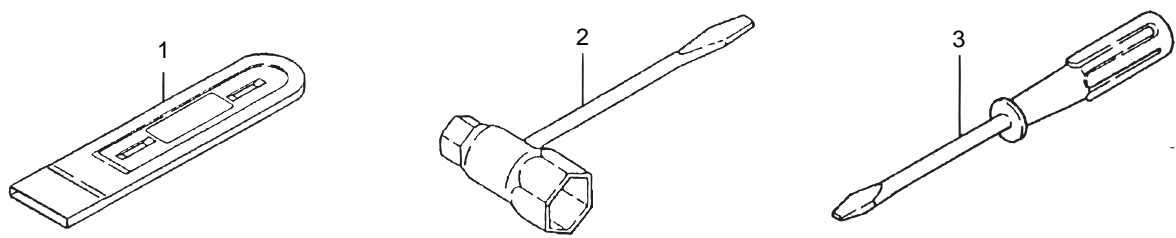

4. MCV381(16), (18)
ACCESSORIES, LABELS

Ref. No.	Part No.	Part Name	Q'ty		Remarks	
			16"	18"		
4-1	400833	Chain Cover	1		16	947-3281A-20
4-1	404972	Chain Cover		1	20	945-3254D-21
4-2	400834	Combi. Box Spanner	1	1	13X19	883-32600-20
4-3	400688	Minus Driver	1	1	4x50	081-29329-7U
4-4	400835	Name Plate	1	1	MCV-381	906-3285M-20
4-5	400836	Caution Mark A	1	1		909-3285B-20
4-6	400837	Caution Mark A	1	1	MARUYAMA	909-3285M-20
4-7	400838	Starter Mark	1	1	MARUYAMA	915-3285M-20
4-8	400839	Caution Mark	1	1		919-3285M-20