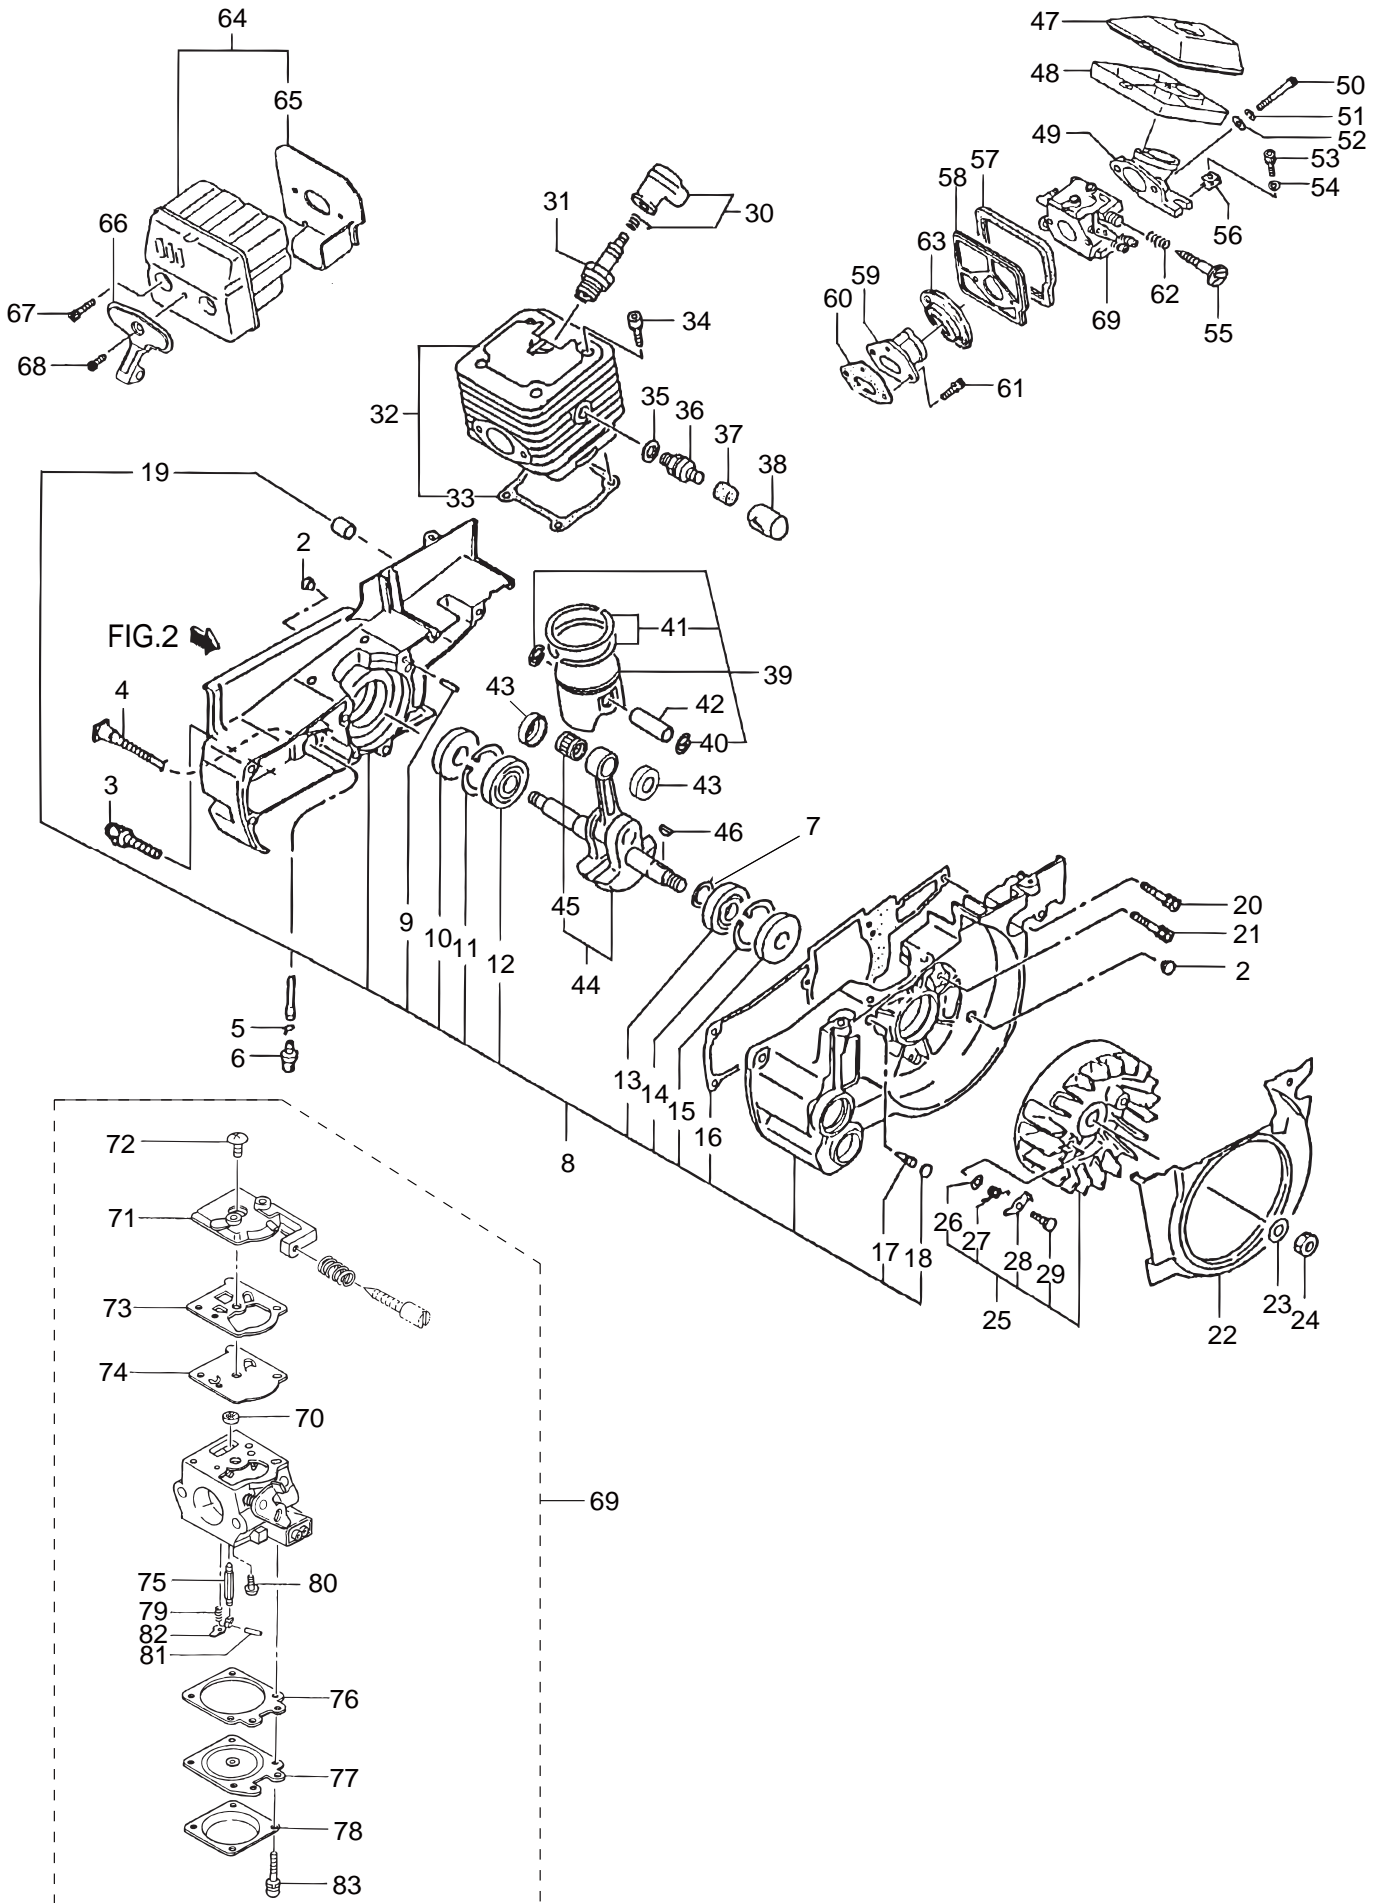

PARTS LIST

MCV381(16),(18)

CONTENTS

1. ENGINE	1 ~ 4
2. RECOIL STARTER, CLUTCH	5 ~ 8
3. HANDLE, CHAIN BRAKE	9 ~ 12
4. ACCESSORIES, LABELS	13 ~ 14

2006. 08.

MARUYAMA

P/N 522165-1

1. MCV381(16), (18)
ENGINE

2. MCV381(16), (18)
 RECOIL STARTER, CLUTCH

Ref. No.	Part No.	Part Name	Q'ty		Remarks
			16"	18"	
2-45	400788	Set Screw	1	1	839-02010-20
2-46	400789	Stater Rope Reel	1	1	774-01700-20
2-47	400790	Recoil Spring Case	1	1	778-04063-90
2-48	400791	Fan Case Comp.	1	1	112-04066-80
2-49	400792	Rope Stopper	1	1	795-04063-20
2-50	400793	Starter Handle	1	1	785-04063-20
2-51	400794	Starter Rope	1	1	783-01700-20
2-52	400754	Hex. Hole Bolt	3	3	5x15 994-64050-154