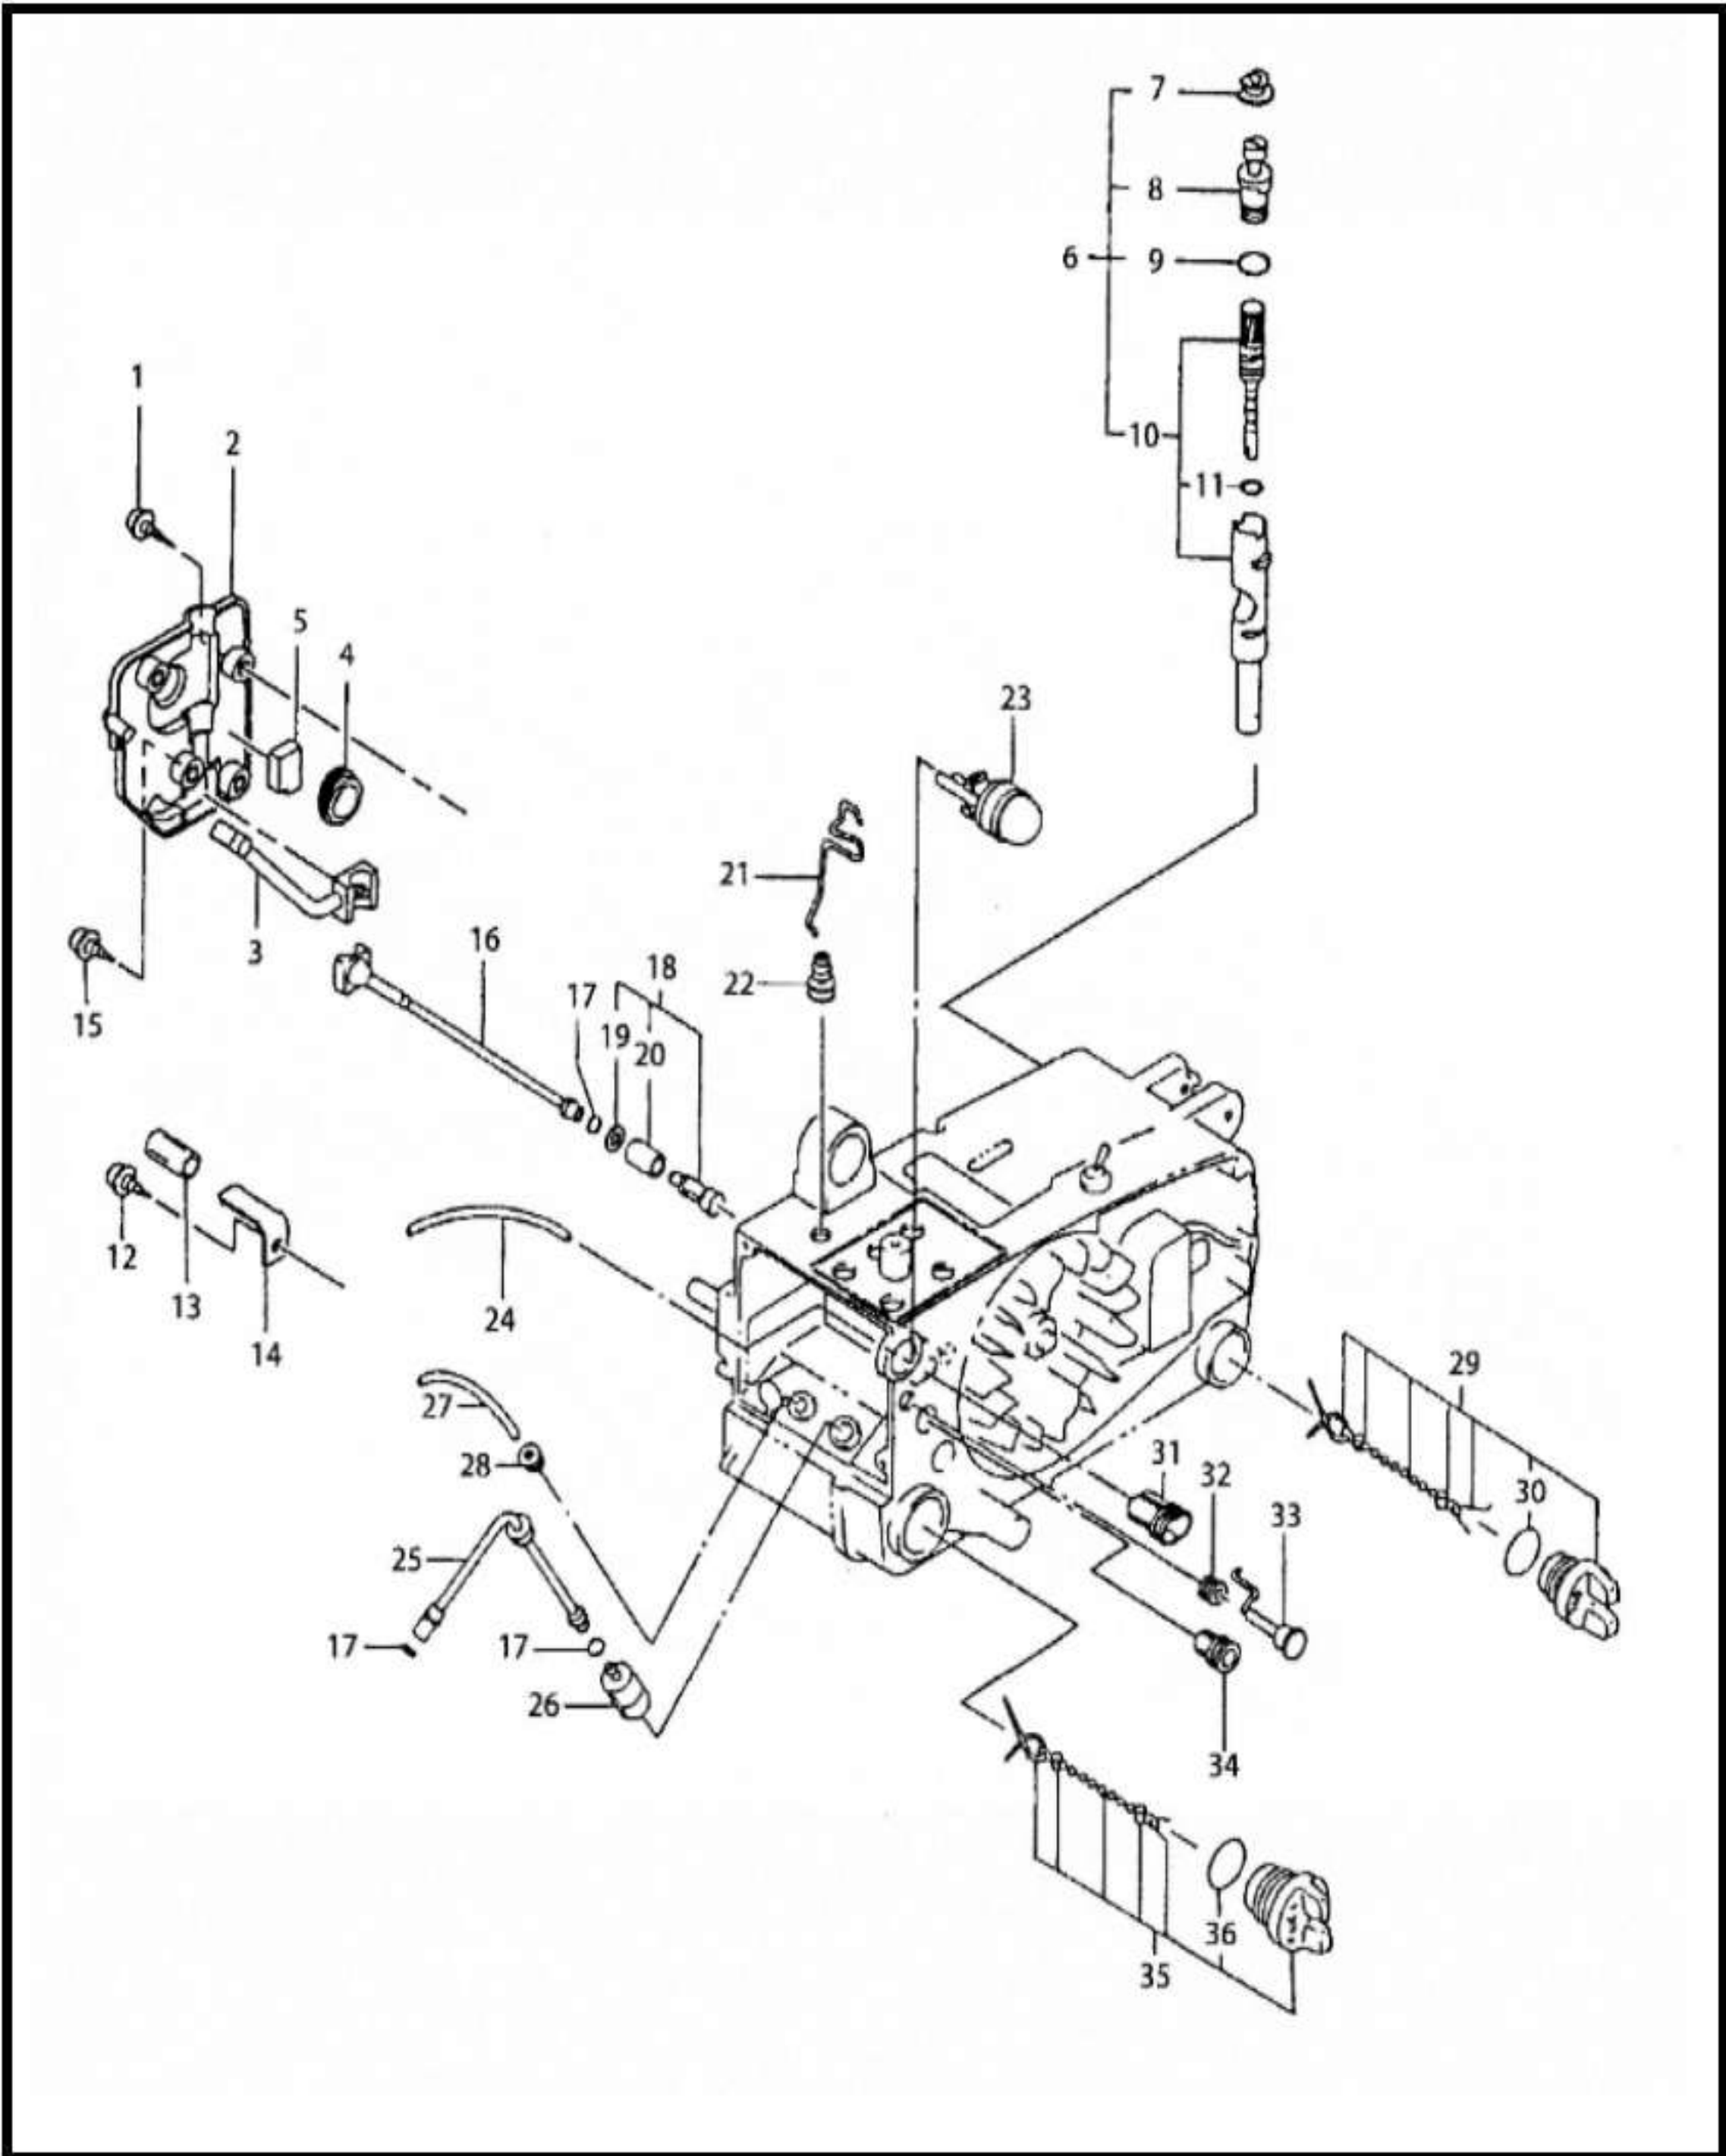

OIL PUMP

REF #	PART #	DESCRIPTION	Q'TY.	NOTES
1	620420	Screw	2	5x14 994-16050-141
2	620421	Oil Pump Cover	1	097-32900-20
3	400644	Oil Pipe A	1	515-32710-20
4	620422	Screw Gear	1	084-32900-20
5	400645	Air Vent Sponge	1	567-01700-20
6	620423	Oil Pump Ass'y	1	Incl.7-11 144-32902-90
7	400646	Oil Adjust Grommet	1	488-32710-21
8	400647	Oil Pump Adjuster	1	501-32710-21
9	979658	O-Ring	1	P-6 999-67006-000
10	620424	Oil Pump Case Set, Spare	1	Incl.11 088-3277A-91
11	979658	O-Ring	1	P-6 999-67006-000
12	620409	Tapping Screw	1	5x14 990-72050-144
13	400648	Vinyl Pipe	1	7x10.5x20 700-07105-02
14	400649	Chain Catcher	1	125-32710-20
15	625134	Tapping Screw	2	4.5x14 990-75045-144
16	400650	Oil Pipe B	1	505-32710-20
17	400651	Clip 7	3	680-04019-21
18	620402	Oil Filter Body Ass'y	1	Incl.19,20 486-32710-90
19	947034	Washer	1	M5
20	400652	Oil Filter	1	487-32712-20
21	400653	Throttle Rod	1	490-32910-20
22	400654	Throttle Guide	1	491-32710-20
23	620404	Priming Pump Comp.	1	442-25143-80
24	620405	Fuel Pipe	1	2.5x4x42 700-02504-04
25	629287	Rubber Pipe	1	678-01740-20
26	400655	Pump Filter Body Ass'y	1	675-11600-90
27	400656	Fuel Pipe	1	2.5x4x150 700-02504-15
28	400657	Return Grommet	1	534-32710-20
29	400658	Oil Tank Cap Ass'y	1	Incl.30 642-32719-90
30	995368	O-Ring	1	P-18 999-67018-000
31	400659	Adjuster Cap	1	190-3290G-20
32	400660	Grommet	1	707-32710-20
33	400661	Choke Button Comp.	1	704-32710-80
34	400662	Grommet	1	191-32710-20
35	400663	Fuel Tank Cap Ass'y	1	Incl.36 635-32719-90
36	979662	O-Ring	1	P-20 999-67020-000