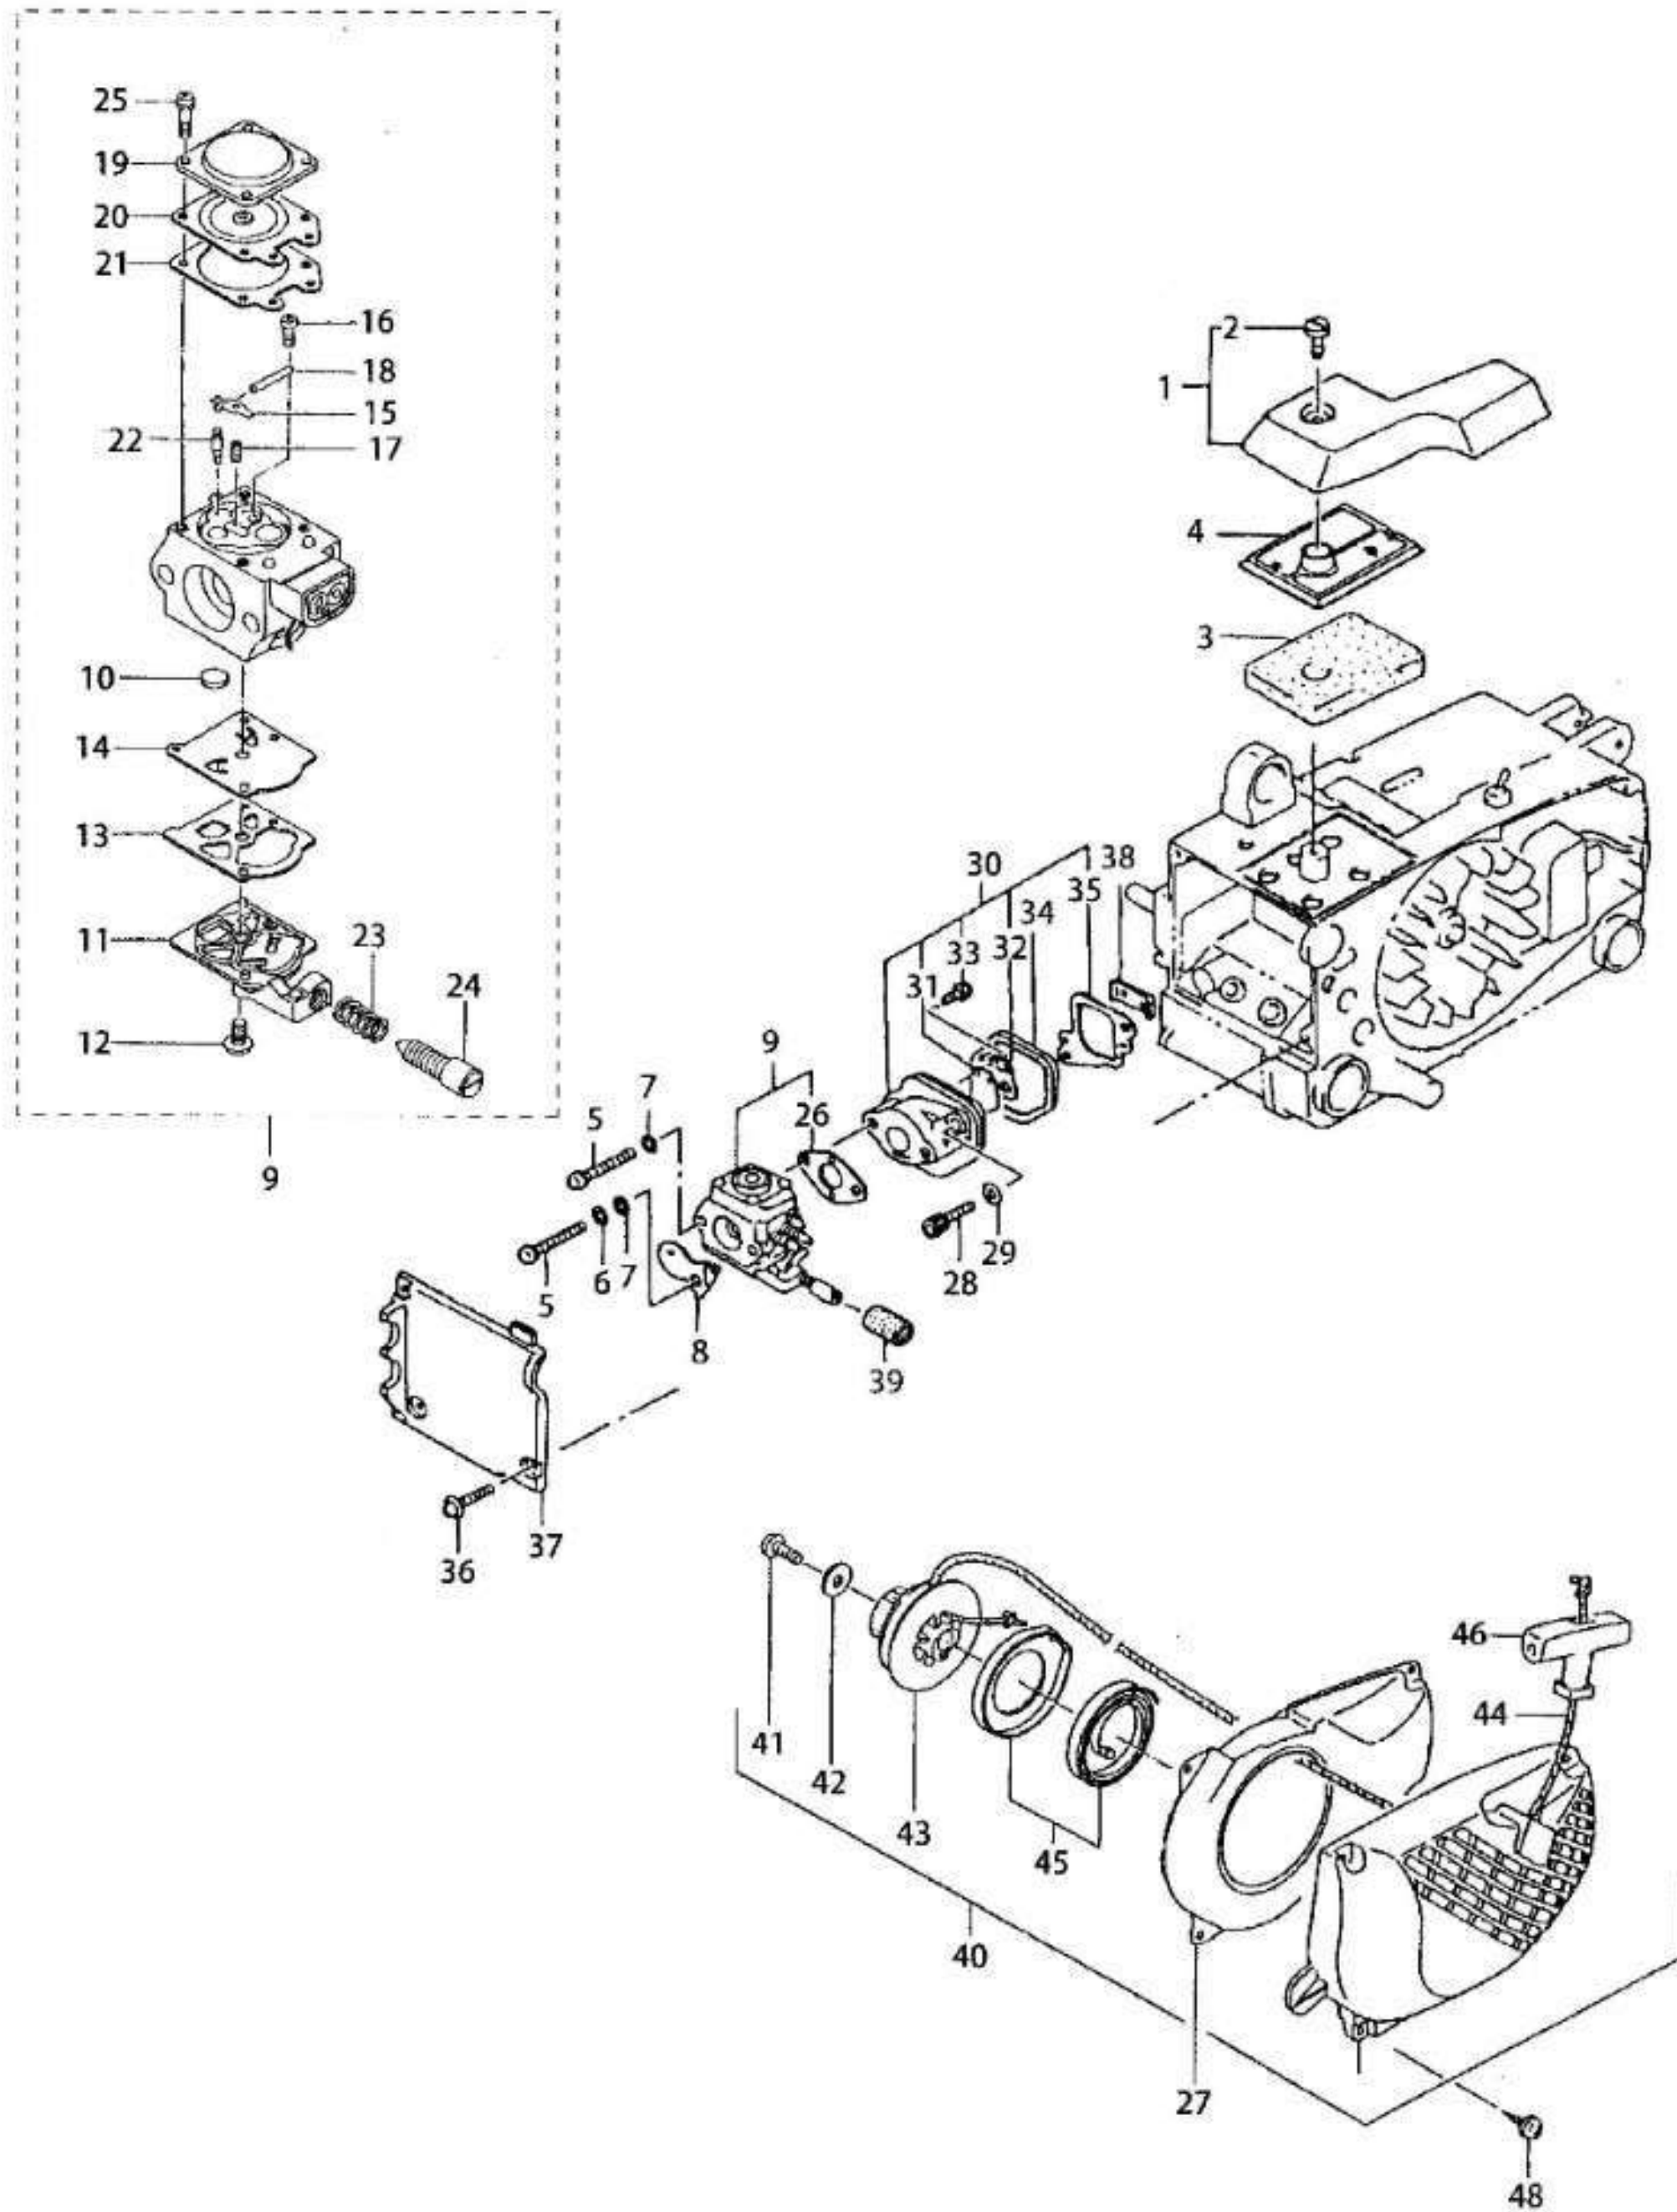

RECOIL STARTER / CARBURETOR

REF #	PART #	DESCRIPTION	Q'TY.	NOTES
1	400613	Cleaner Cover	1	Incl.2 051-3291J-91
2	400614	Cleaner Cover Bolt	1	380-0631A-20
3	620652	Air Cleaner Sponge	1	446-01740-20
4	620393	Air Cleaner Element Comp.	1	420-01740-80
5	975822	Screw	2	5x45 994-14050-451
6	972380	Small Washer	1	992-00050-011
7	400615	Choke Valve Shim	2	708-32350-20
8	400616	Choke Valve	1	700-32918-20
9	400617	Carburetor Set	1	Incl.10-26 455-32947-90
10	400618	Inlet Screen	1	578-25007-20
11	400619	Pump Body	1	575-25006-20
12	400620	Set Screw	1	514-25001-20
13	400621	Pump Gasket	1	577-25007-20
14	400622	Pump Diaphragm	1	576-25006-20
15	400623	Valve Hinge	1	473-25001-20
16	400624	Hinge Pin Set Screw	1	546-25001-20
17	400625	Valve Spring	1	477-25088-20
18	400626	Hinge Pin	1	605-25001-20
19	400627	Diaphragm Cover	1	476-25004-20
20	400628	Metering Diaphragm Comp.	1	474-25001-80
21	400629	Diaphragm Gasket	1	475-25038-20
22	625125	Needle Valve	1	603-25012-20
23	400630	Idle Adjust Spring	1	463-25006-20
24	400631	Idle Adjust Screw	1	462-25016-20
25	400632	Set Screw	4	548-25012-20
26	991541	Carburetor Gasket	1	402-01740-20
27	400633	Air Deflector	1	145-01743-20
28	620390	Hex. Hole Bolt 5x20	2	5x20 994-61050-204
29	972380	Small Washer	2	992-00050-011
30	400634	Carburetor Insulator Set, Spare	1	Incl.31-35 404-01740-91
31	400635	Reed Valve	1	394-01700-20
32	400636	Reed Valve Holder	1	395-01730-20
33	620396	Binding Head Screw	2	3x12 990-15030-121
34	400637	Carburetor Insulator Rubber	1	409-01700-20
35	400638	Inlet Manifold Gasket	1	403-01740-21
36	625134	Tapping Screw	3	4.5x14 990-75045-144
37	625119	Air Cleaner Cover B, Black	1	152-3291J-21
38	620401	Seal Cover	1	129-01730-20
39	400639	Idle Sponge	1	25L 191-32970-20
40	400640	Recoil Starter Ass'y	1	Incl.41-47 756-0174K-91
41	620409	Tapping Screw	1	5x14 990-72050-144
42	400641	Brake Shaft Washer	1	368-32350-20
43	620410	Starter Pulley	1	774-01740-20
44	620411	Starter Rope	1	3x890 783-01740-20
45	620412	Recoil Spring Case	1	778-01740-90
46	400642	Starter Handle	1	785-01743-20
47	400643	Fan Case Comp.	1	112-0174K-81
48	620415	Tapping Screw	4	4.5x20 990-72045-204