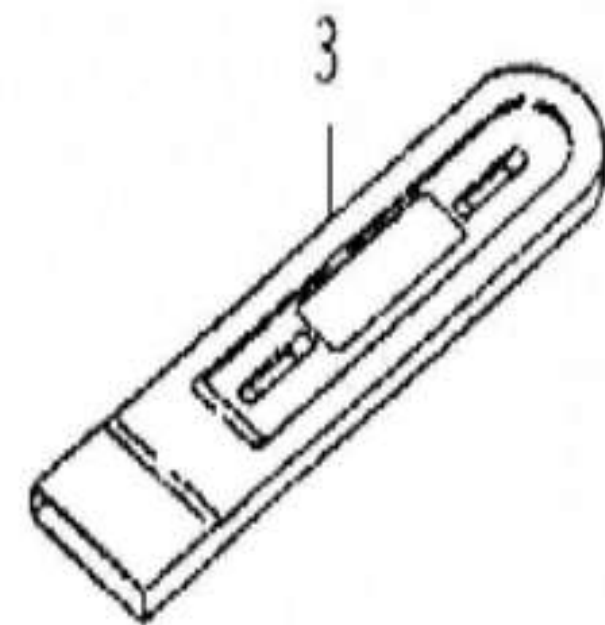

ACCESSORIES

REF #	PART #	DESCRIPTION	Q'TY.	NOTES
1	400687	Combine Box Spanner	1	10x19 013-29323-50
2	400688	Minus Driver	1	4x50 081-29329-7U
3	400689	Chain Cover	1	12 943-32713-20
4	400690	Name Plate	1	MCV331T 906-3294E-20
5	400691	Caution Mark A	1	MARUYAMA 909-3294E-20
6	400692	Starter Mark	1	MARUYAMA 915-3294E-20
7	400693	Caution Mark	1	919-3294E-20
8	400694	Caution Mark A	1	919-72001-20