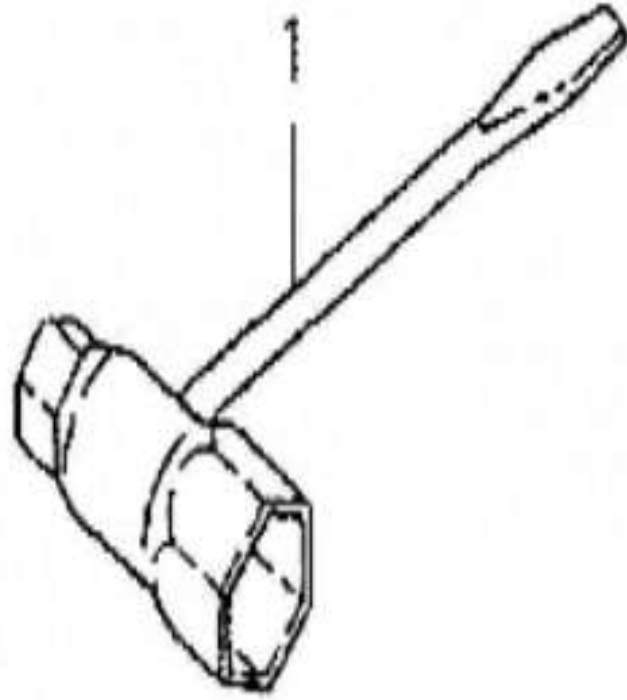

ACCESSORIES

REF #	PART #	DESCRIPTION	Q'TY.	NOTES
1	400687	Combine Box Spanner	1	10x19 013-29323-50
2	400688	Minus Driver	1	4x50 081-29329-7U
3	400689	Chain Cover	1	12 943-32713-20
4	400690	Name Plate	1	MCV331T 906-3294E-20
5	400691	Caution Mark A	1	MARUYAMA 909-3294E-20
6	400692	Starter Mark	1	MARUYAMA 915-3294E-20
7	400693	Caution Mark	1	919-3294E-20
8	400694	Caution Mark A	1	919-72001-20