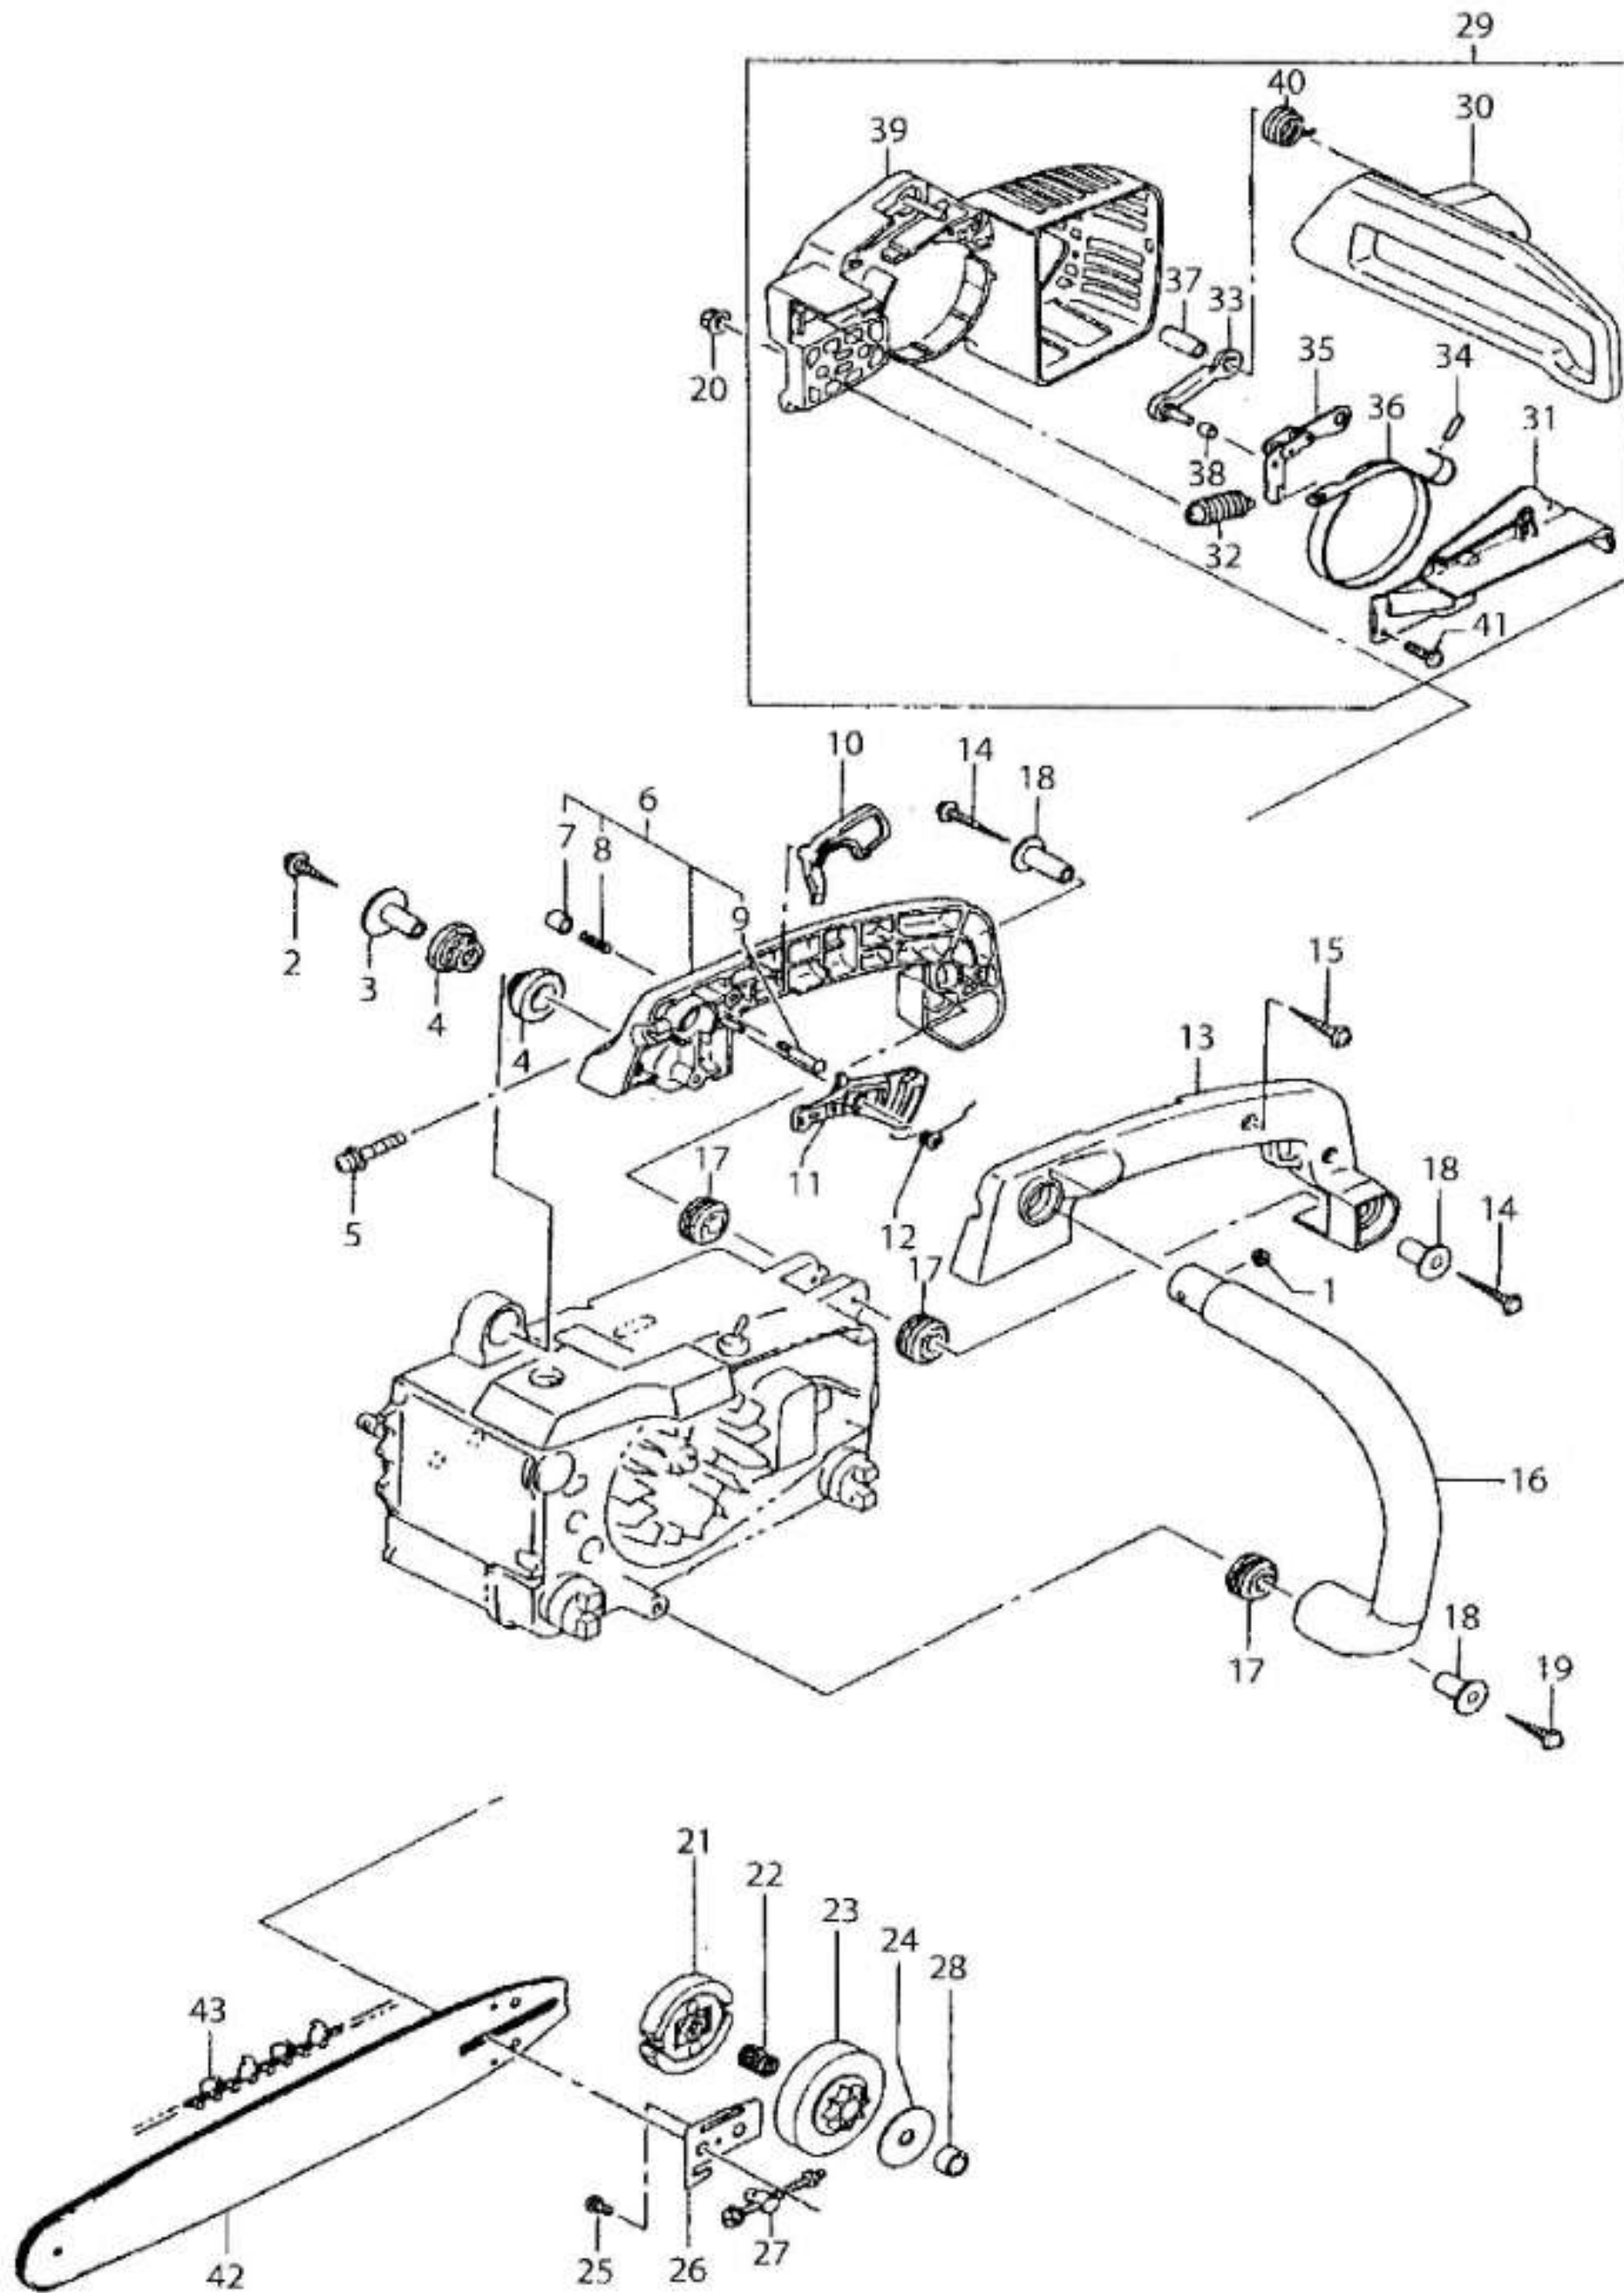

HANDLE / CLUTCH

REF #	PART #	DESCRIPTION	Q'TY.	NOTES
1	400664	Nylon Lock Nut	1	4 991-78040-010
2	400665	Tapping Screw	1	5x40 990-73050-404
3	400666	Damper Collar A	1	275-32710-20
4	400667	Damper A	2	219-32750-20
5	574542	Screw	1	4x30 994-15040-302
6	400668	Rear Handle B Comp.	1	Incl.7-9 011-32918-80
7	400669	Push Pin Cap	1	725-32902-20
8	620441	Stopper Spring	1	066-32300-20
9	400670	Push Pin	1	064-32530-20
10	400671	Throttle Trigger Lockout	1	257-3291C-20
11	400672	Throttle Lever	1	060-3291C-20
12	400673	Throttle Lever Spring	1	061-32710-20
13	400674	Rear Handle A	1	010-32900-20
14	620448	Tapping Screw	2	5x35 990-73050-354
15	620462	Hi-Lo Screw	3	4x15 993-41040-151
16	400675	Front Handle	1	209-32946-20
17	400676	Damper B	3	266-32750-20
18	400677	Damper Collar B	3	276-32710-20
19	620448	Tapping Screw	1	5x35 990-73050-354
20	400678	Chain Bar Clamp Nut	1	121-32530-20
21	620419	Clutch Comp.	1	287-01700-81
22	979493	Needle Bearing	1	999-62101-301
23	400679	Clutch Housing	1	310-32710-20
24	400680	Clutch Washer	1	358-04050-20
25	995407	Screw	1	4x10 993-41040-101
26	620430	Plate	1	466-32710-21
27	620431	Tension Adjustment Bolt Assy.	1	116-32735-90
28	620432	Crank Shaft Collar	1	511-32900-20
29	400681	Side Case Assy.	1	Incl.30-41 040-3294E-90
30	400682	Brake Handle Comp.	1	365-3291J-81
31	629286	Brake Link Cover, Black	1	375-32900-21
32	620453	Brake Spring	1	374-32900-20
33	620454	Brake Link Support Comp.	1	386-32901-80
34	620455	Needle Roller	1	999-05300-980
35	620456	Brake Link Comp.	1	379-32901-80
36	620457	Brake Band	1	378-32900-20
37	400683	Cleaner Fixing Collar	1	470-10246-20
38	620459	Collar	1	031-32901-20
39	400684	Side Cover Comp.	1	039-3294E-80
40	620461	Blake Lever Spring	1	388-32900-20
41	620462	Hi-Lo Screw	3	4x15 993-41040-151
42	400685	Chain Bar 12	1	3/8 109-3294E-20
43	400686	Chain 12	1	3/8 128-32911-20