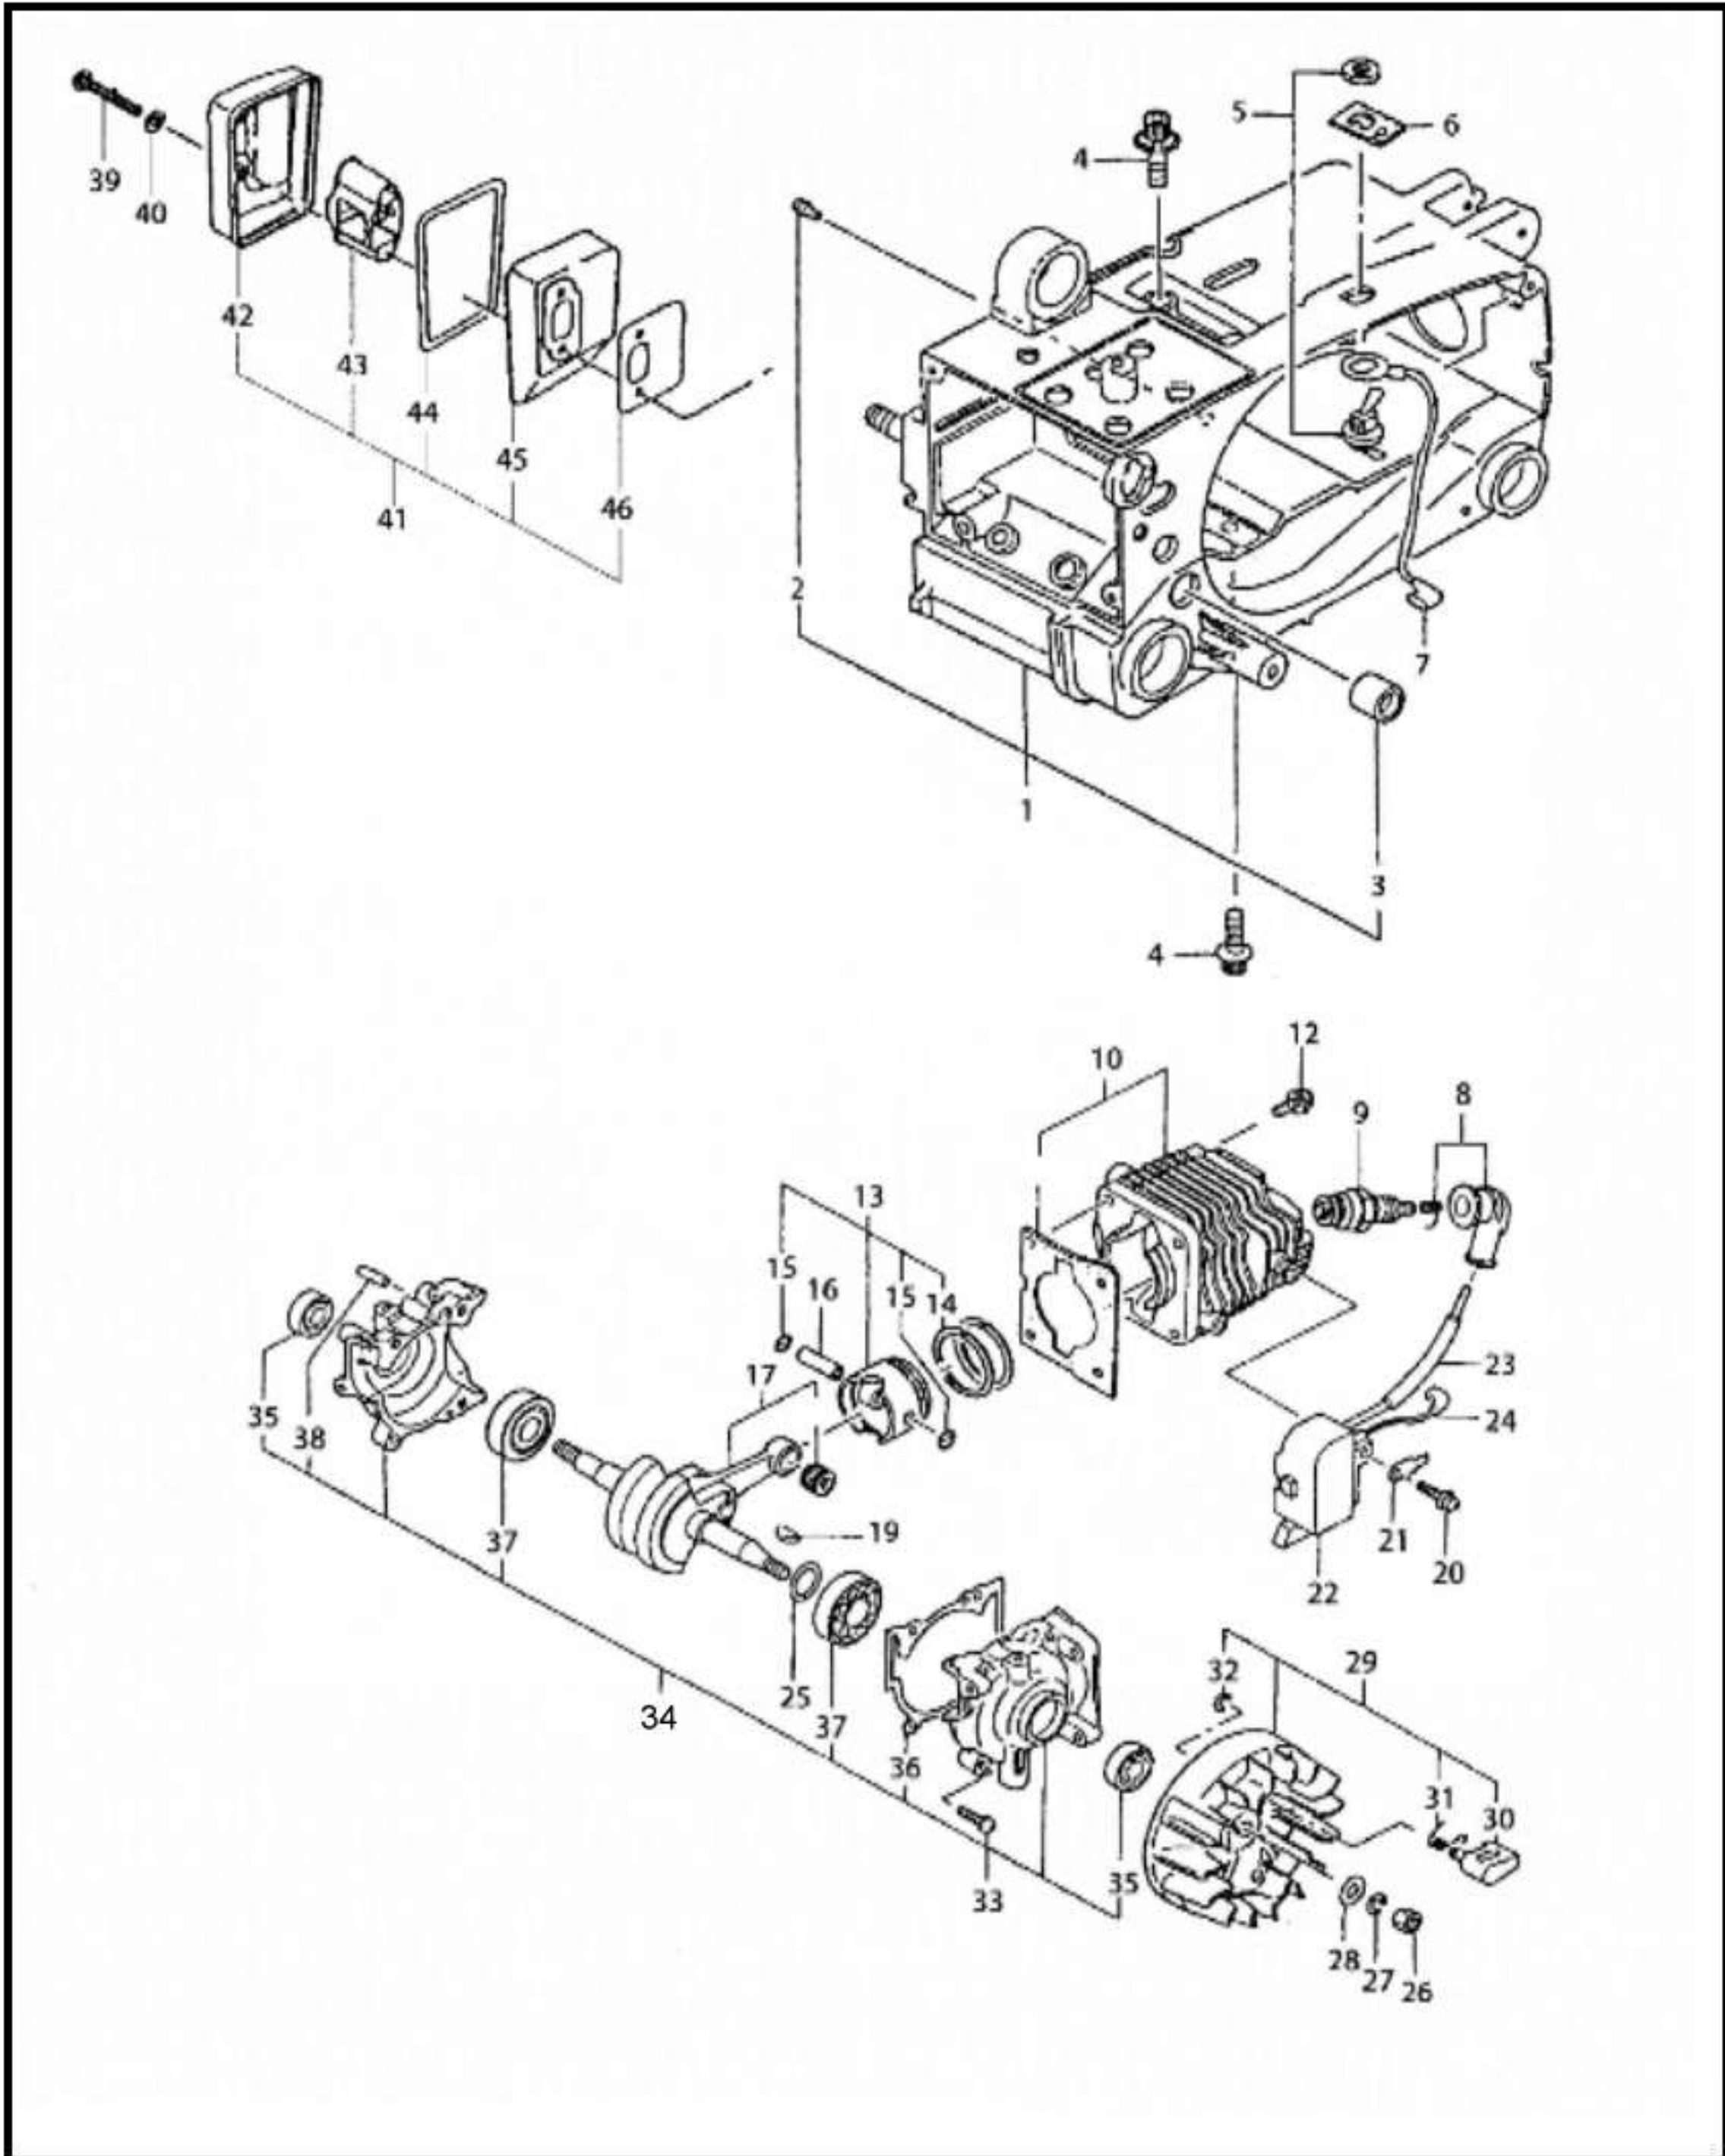

ENGINE

REF #	PART #	DESCRIPTION	Q'TY.	NOTES
1	400586	Engine Case Ass'y Red	1	Incl.2,3 560-3294S-90
2	400587	Air Vent Valve B	1	562-04060-20
3	400588	Air Vent Valve Set	1	645-01750-90
4	400589	Hex.Hole Bolt	4	5x20 994-63050-204
5	400590	Stop Switch Ass'y	1	162-01740-90
6	400591	Switch Name Plate	1	183-01300-20
7	400592	Ground Cord Comp.	1	274-01700-80
8	400593	Spark Plug Cap Ass'y	1	157-11666-90
9	400594	Spark Plug RCJ-8	1	018-00562-20
10	400595	Cylinder Set	1	Incl.11 001-01740-91
11	620374	Cylinder Gasket	1	017-01740-20
12	400596	Hex.Hole Bolt 5X16	4	994-61050-164
13	400597	Piston Set	1	Incl.14,15 030-01741-90
14	400598	Piston Ring	2	041-01730-20
15	620376	Piston Pin Circlip	2	039-00000-20
16	400599	Piston Pin	1	037-01400-20
17	620377	Crank Shaft Comp.	1	Incl.18 046-01740-80
18	972682	Needle Bearing	1	999-62091-325
19	400600	Woodruff Key	1	068-10100-20
20	620384	High Tension Screw	2	994-16040-186
21	400601	Tab	1	205-01700-20
22	625120	Ignition Coil Comp.	1	167-21540-80
23	400602	Cord Insulator Tube	1	755-32050-20
24	620391	Cord, B	1	178-01740-80
25	620378	Shim 0.1	1	071-04063-21
25	620379	Shim 0.2	1	071-04063-23
25	620380	Shim 0.3	1	071-04063-24
25	400603	Shim 0.4	1	071-04063-25
26	400604	Flywheel Nut 12	1	066-00000-20
27	972382	S.Washer 7	1	992-10070-012
28	995318	Washer 7	1	992-01070-011
29	625121	Magneto Rotor Ass'y	1	Incl.30-32 155-21540-90
30	620382	Starter Pawl	2	788-01740-20
31	620383	Starter Pawl Spring	2	790-01740-20
32	979652	Stop Ring	2	993-55040-001
33	620390	Hex. Hole Bolt 5x20	4	5x20 994-61050-204
34	400605	Crank Case Ass'y	1	Incl.35-38 072-01740-93
35	991400	Oil Seal	2	999-66122-200
36	400606	Crank Case Gasket	1	090-01741-20
37	620388	Ball Bearing	2	999-61620-106
38	995327	Needle Roller	1	999-05250-980
39	972795	Screw	2	5x40 990-11050-401
40	947034	Washer	2	M5
41	400607	Muffler Set	1	Incl.42-46 704-0174C-90
42	400608	Muffler Body B Comp.	1	717-01731-80
43	400609	Muffler Fitting Metal	1	724-01709-20
44	400610	Muffler Joint Gasket	1	739-01709-20
45	400611	Muffler Body A Comp.	1	716-01709-80
46	400612	Muffler Gasket	1	737-01700-20