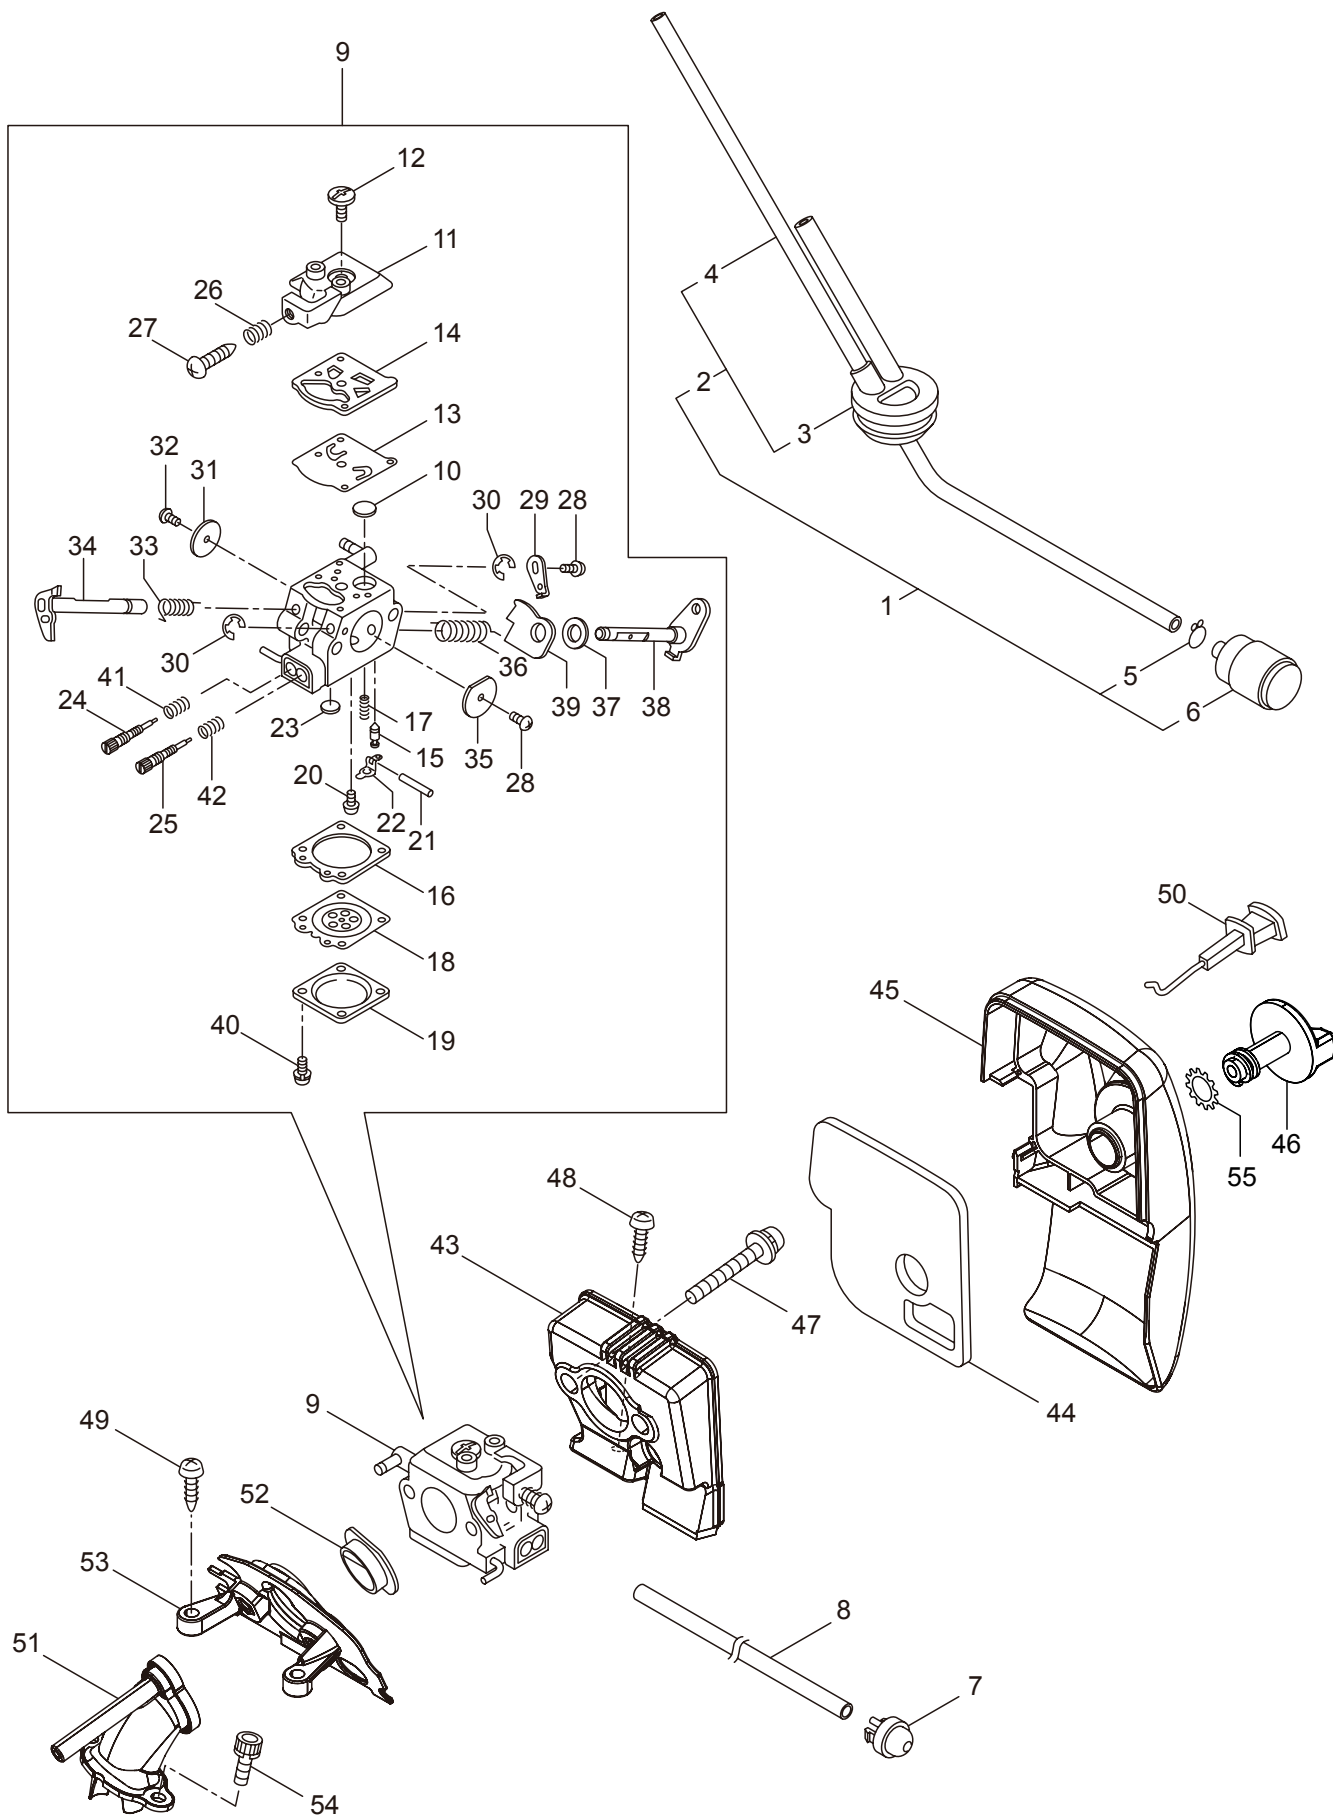

3. MCV31T CARBURETOR

Ref. No.	Part No.	Part Name	Q'ty	Remarks
3-1	285488	Fuel Pipe Ass'y	1	Incl.2-6
3-2	285489	Pipe Ass'y	1	Incl.3,4
3-3	285490	Fuel Grommet	1	
3-4	285491	Fuel Pipe A	1	3x5x222L
3-5	261117	Clip	2	
3-6	264653	Filter Ass'y	1	
3-7	282299	Pump	1	
3-8	285492	Fuel Pipe B	1	2.4x5x145L
3-9	286856	Carburetor Ass'y	1	Incl.10-42
3-10	261872	Screen	1	
3-11	287168	Pump Cover	1	
3-12	287169	Screw	1	
3-13	287170	Diaphragm	1	
3-14	287171	Gasket	1	
3-15	262986	Needle Valve	1	
3-16	263727	Gasket	1	
3-17	287172	Spring	1	
3-18	283905	Diaphragm, Meterring	1	
3-19	263726	Cover Plate	1	
3-20	287173	Screw	1	
3-21	262989	Lever Pin	1	
3-22	262990	Lever	1	
3-23	287174	Plug	1	
3-24	287175	Needle	1	
3-25	287176	Needle	1	
3-26	287178	Spring	1	
3-27	287179	Idle Adjust Screw	1	
3-28	287180	Screw	2	
3-29	287181	Lever	1	
3-30	287182	Ring	2	
3-31	287183	Throttle Valve	1	
3-32	287184	Screw	1	
3-33	287185	Spring	1	
3-34	287186	Shaft	1	
3-35	287187	Choke Valve	1	
3-36	287188	Spring	1	
3-37	287189	Washer	1	
3-38	287190	Shaft	1	
3-39	287191	Lever	1	
3-40	287192	Screw	4	
3-41	264471	Spring	1	
3-42	287177	Spring	1	
3-43	285539	Cleaner Body	1	
3-44	285584	Element	1	
3-45	285579	Cleaner Cover	1