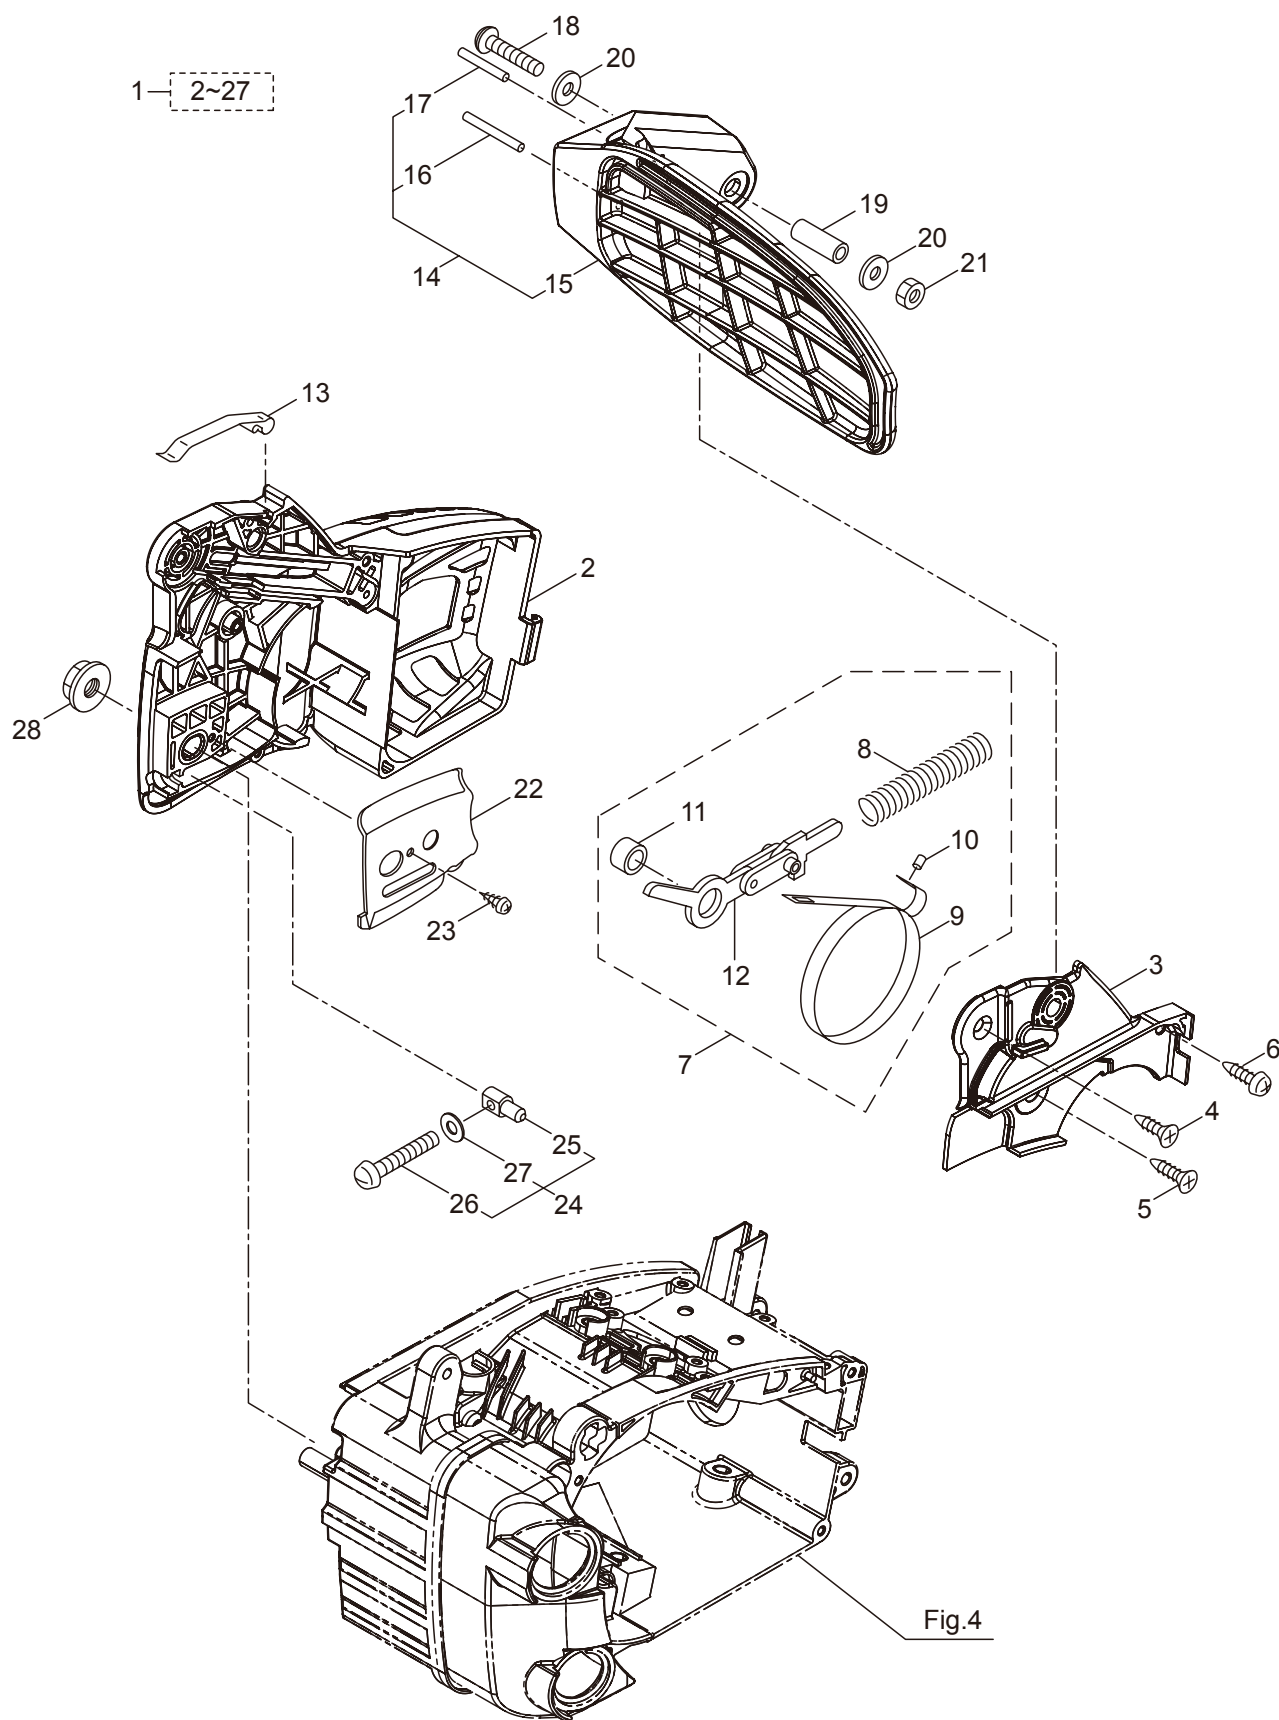

7. MCV31T CHAIN CASE

Ref. No.	Part No.	Part Name	Q'ty	Remarks
7-1	286805	Chain Case Ass'y	1	Incl.2-27
7-2	285559	Chain Case	1	
7-3	285622	Side Cover	1	
7-4	285637	Screw	1	M5x12
7-5	285639	Screw	1	M4x14
7-6	285644	Screw	1	M4x12
7-7	286823	Brake Ass'y	1	Incl.8-12
7-8	285605	Spring	1	
7-9	285572	Band	1	
7-10	285560	Pin	1	3x9.8
7-11	285606	Collar	1	8.2x12x7.2L
7-12	285570	Lever Comp.	1	
7-13	285595	Return Spring	1	
7-14	286057	Front Guard Comp.	1	Incl.15-17
7-15	285578	Front Guard	1	
7-16	285563	Pin	1	3x29.8
7-17	286048	Pin	1	3x23.8L
7-18	285638	Screw	1	M5x30
7-19	285607	Collar	1	5.2x7.5x22.5L
7-20	286045	Washer	2	5.3x15x1.2
7-21	285640	Nut	1	M5x0.8
7-22	285532	Guide Plate R	1	
7-23	285627	Screw	2	M3x8
7-24	286060	Tensioner Ass'y	1	Incl.25-27
7-25	285564	Boss	1	
7-26	285471	Screw	1	M5x35
7-27	286004	Washer	1	5
7-28	283041	Nut	1	M8