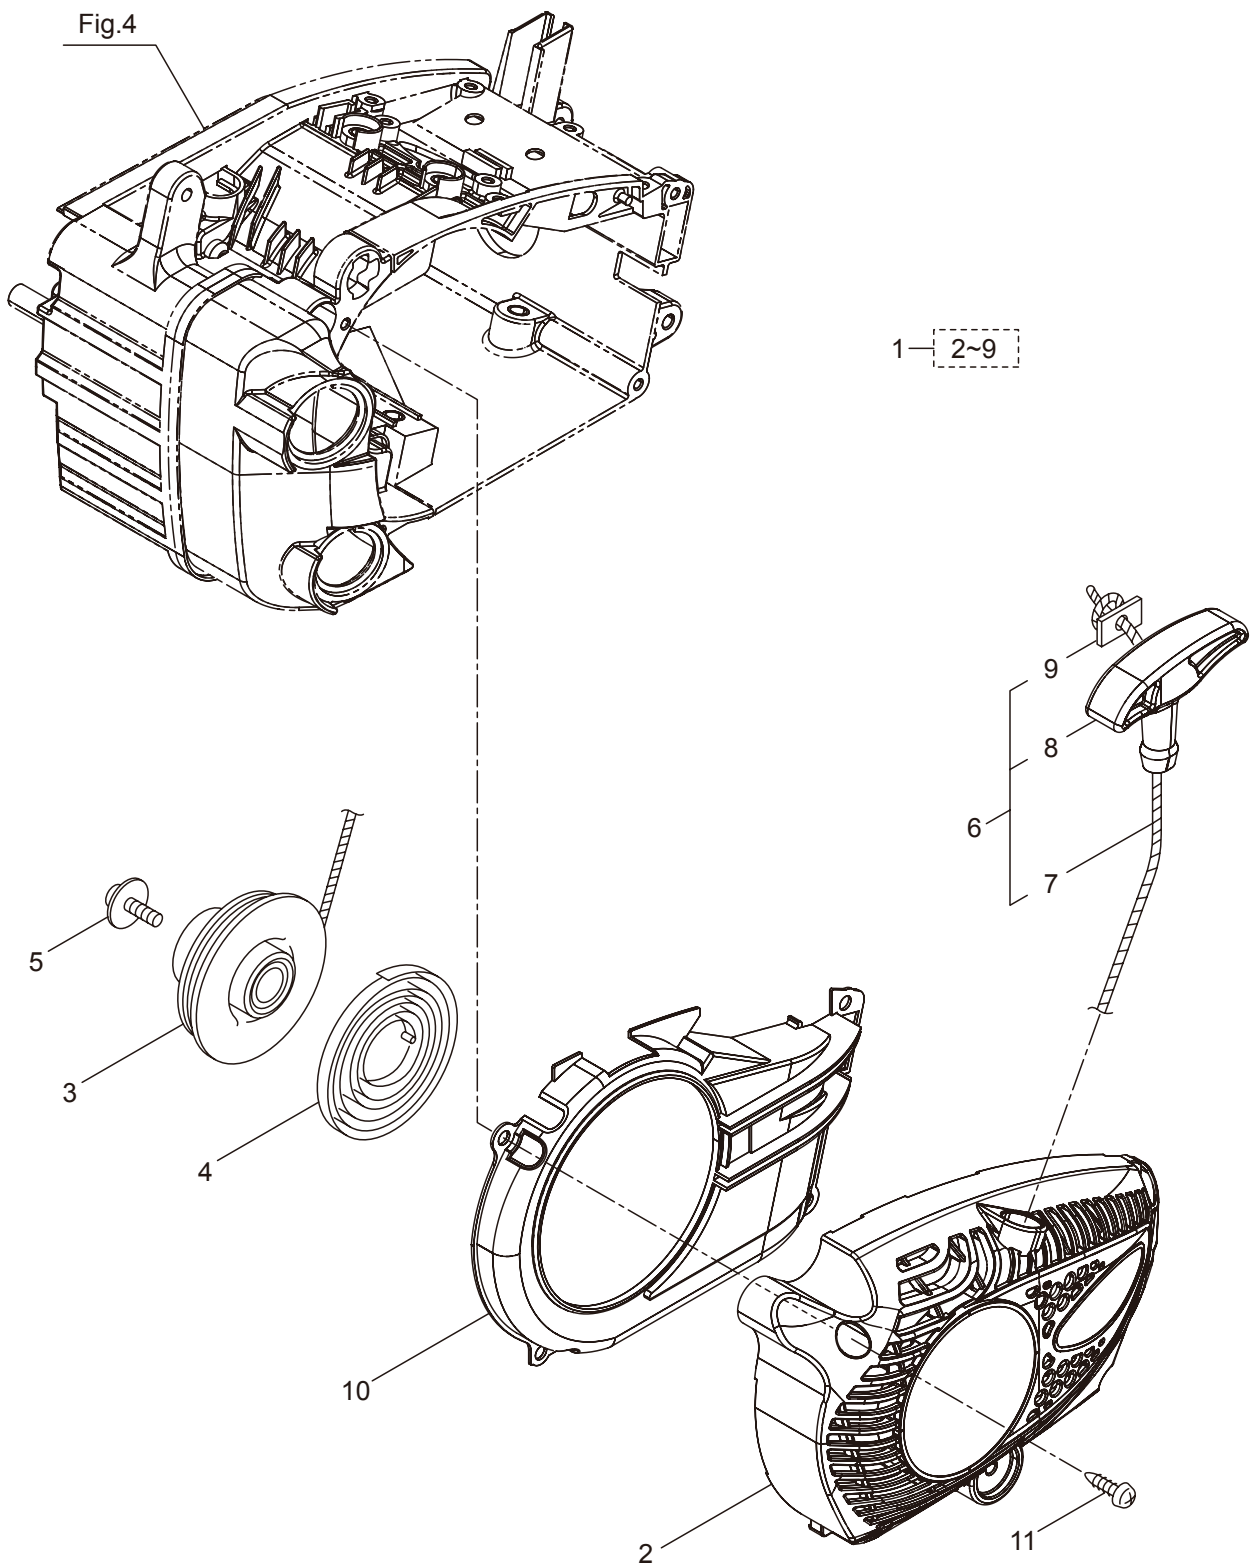

5. MCV31T
RECOIL STARTER

Ref. No.	Part No.	Part Name	Q'ty	Remarks
5-1	285737	Recoil Starter Ass'y	1	Incl.2-9
5-2	285695	Starter Case Comp.	1	
5-3	285698	Reel	1	
5-4	283275	Spring Ass'y	1	
5-5	262922	Screw	1	
5-6	286066	Rope Ass'y	1	Incl.7-9
5-7	285702	Starter Rope	1	
5-8	285581	Starter Knob	1	
5-9	283281	Rope Stopper	1	
5-10	285548	Fan Cover	1	
5-11	285631	Screw	4	M4x16