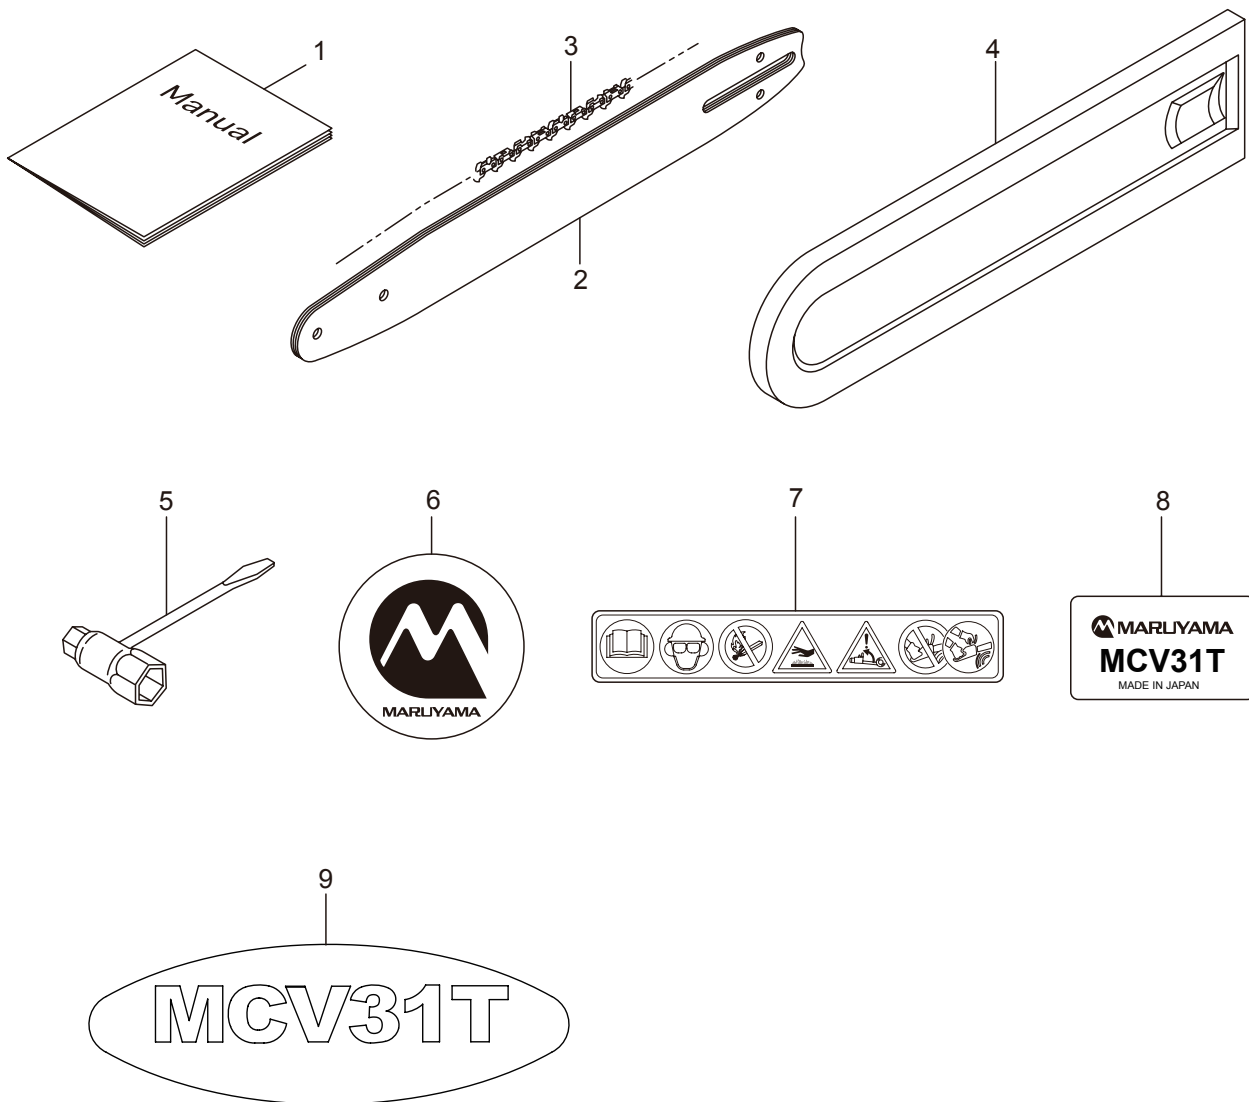

8. MCV31T
LABEL, ACCESSORIES

Ref. No.	Part No.	Part Name	Q'ty	Remarks
8-1	272911	Instruction Manual	1	MCV31T
8-2	285483	Guide Bar	1	
8-3	289537	Chain	1	
8-4	285557	Chain Cover	1	
8-5	285731	Combi Box Spanner	1	13x19
8-6	287256	Label	1	MARUYAMA
8-7	287161	Label	1	
8-8	289513	Label	1	MARUYAMA MCV31T
8-9	289514	Label	1	MCV31T