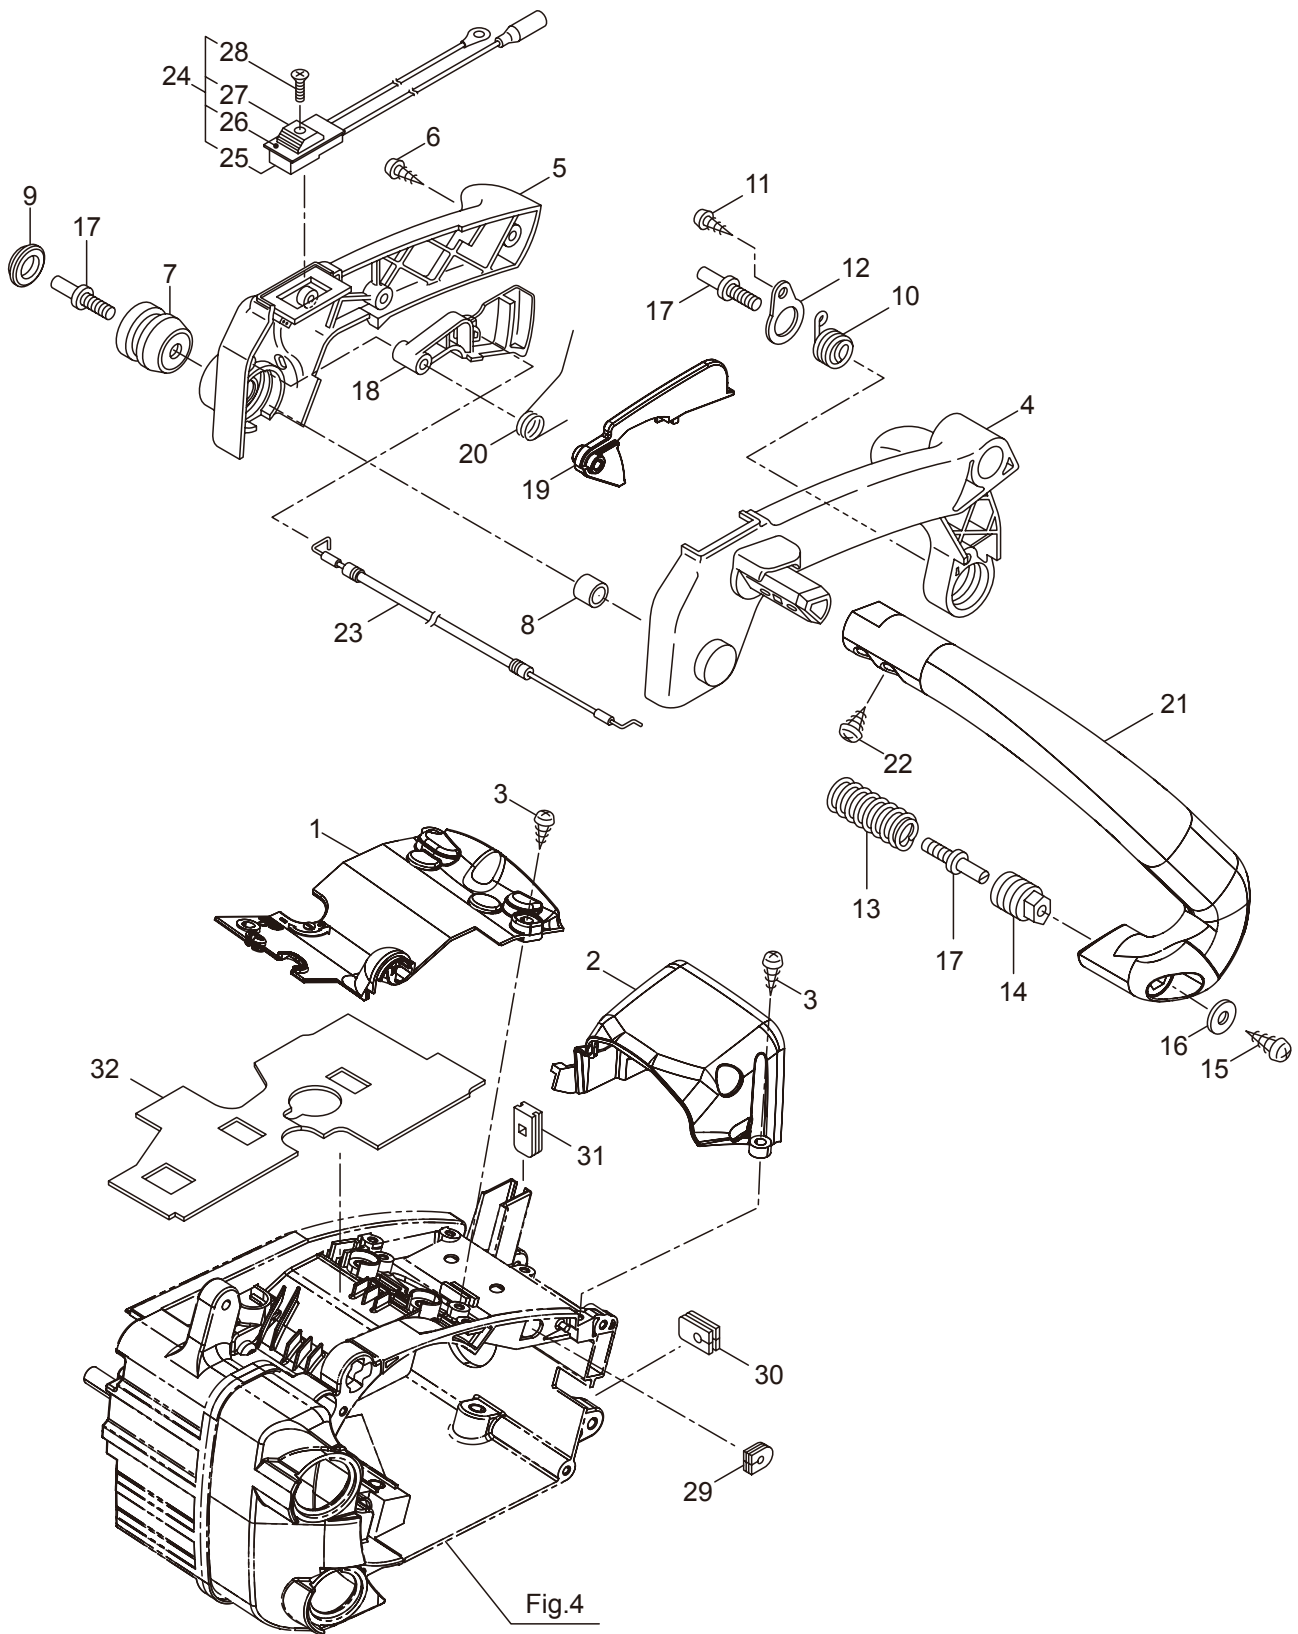

6. MCV31T
HANDLE

Ref. No.	Part No.	Part Name	Q'ty	Remarks
6-1	285547	Top Cover	1	
6-2	286072	Carburetor Cover	1	
6-3	285631	Screw	5	M4x16
6-4	285620	Top Handle Case	1	
6-5	285621	Top Handle Cover	1	
6-6	285635	Screw	3	M4x14
6-7	285582	Buffer	1	
6-8	285565	Pipe	1	
6-9	285473	Cap	1	
6-10	285592	Spring	1	
6-11	285644	Screw	1	M4x12
6-12	285645	Stay	1	
6-13	285593	Spring	1	
6-14	285604	Boss	1	
6-15	285636	Screw	1	M5x20
6-16	263743	Washer	1	5.7x15.8xt2
6-17	285474	Stopper Bolt	3	
6-18	285602	Throttle Lever	1	
6-19	285603	Safety Lever	1	
6-20	285594	Spring	1	
6-21	285619	Side Handle	1	
6-22	285634	Screw	2	M5x14
6-23	285558	Cable Comp.	1	
6-24	287034	Switch Ass'y	1	Incl.25-28
6-25	286225	Switch	1	
6-26	287035	Label	1	STOP
6-27	282171	Knob	1	
6-28	282172	Screw	1	
6-29	287300	Grommet	1	
6-30	285549	Grommet	1	
6-31	285642	Grommet	1	
6-32	286002	Gasket	1