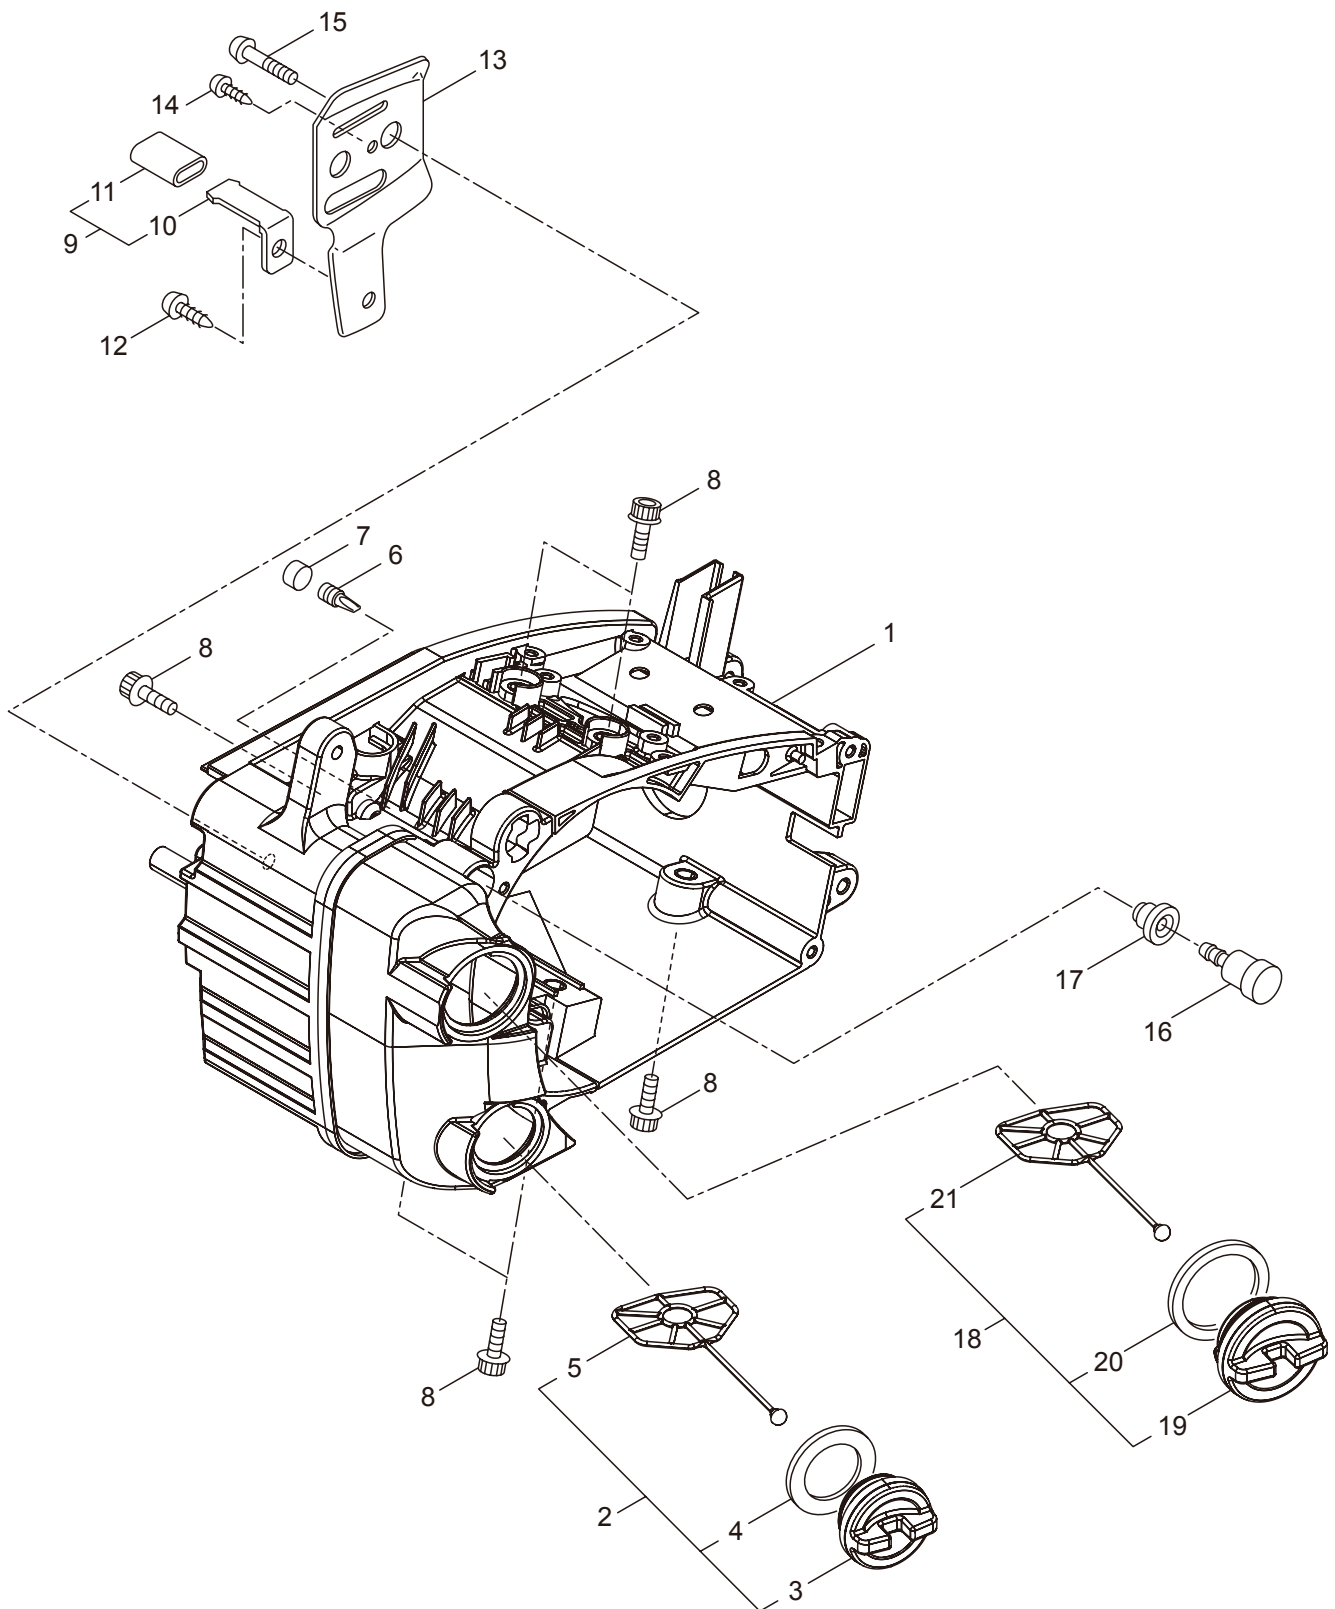

4. MCV31T ENGINE CASE

Ref. No.	Part No.	Part Name	Q'ty	Remarks
4-1	285694	Engine Case Ass'y	1	
4-2	285501	Oil Cap Ass'y	1	Incl.3-5
4-3	285502	Oil Cap	1	
4-4	285503	Packing	1	
4-5	285504	Holder	1	
4-6	285574	Breather	1	
4-7	285526	Element	1	
4-8	285632	Bolt	6	M5x16
4-9	286803	Chain Catcher Ass'y	1	Incl.10,11
4-10	285583	Chain Catcher	1	
4-11	285585	Tube	1	7x10.5x18L
4-12	285634	Screw	1	M5x14
4-13	285531	Guide Plate L	1	
4-14	285627	Screw	1	M3x8
4-15	286804	Screw	1	M5x20x8
4-16	285832	Breather Ass'y	1	
4-17	285573	Breather Grommet	1	
4-18	286051	Fuel Cap Ass'y	1	Incl.19-21
4-19	286052	Fuel Cap	1	
4-20	286063	Packing	1	
4-21	285504	Holder	1