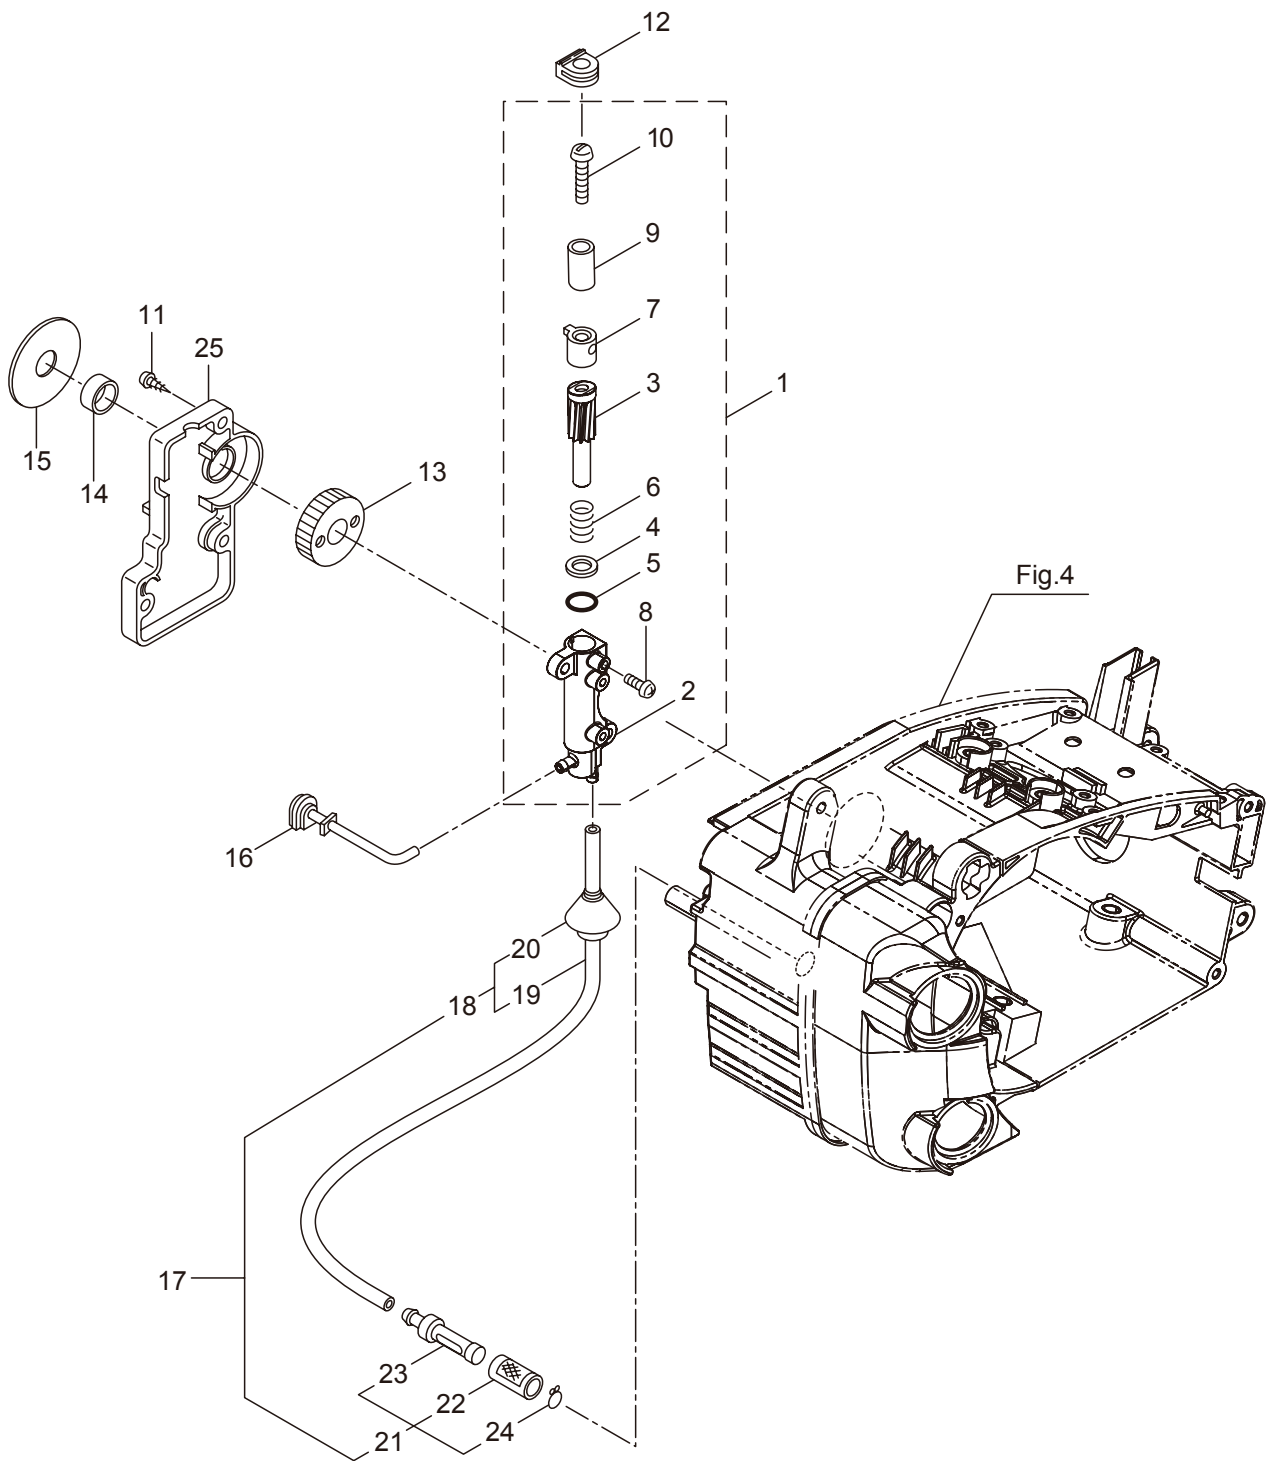

2. MCV31T  
OIL PUMP

Ref. No.	Part No.	Part Name	Q'ty	Remarks
2-1	286816	Oil Pump Ass'y	1	Incl.2-10
2-2	285527	Pump Body	1	
2-3	285550	Wheel Gear	1	
2-4	286801	Washer	1	t0.5 6.5x9.8
2-5	014759	O-Ring	1	P6
2-6	285551	Spring	1	
2-7	285534	Pump Cap	1	
2-8	285630	Screw	1	M3x8
2-9	288184	Sleeve	1	
2-10	285617	Screw	1	M4x25
2-11	285631	Screw	5	M4x16
2-12	285528	Grommet	1	
2-13	285533	Worm Gear	1	
2-14	285536	Bush	1	5.3x12
2-15	285538	Washer	1	10.5x36xt1.6
2-16	285522	Oil Pipe A	1	
2-17	286802	Oil Pipe B Ass'y	1	Incl.18-24
2-18	285523	Oil Pipe B Ass'y	1	Incl.19,20
2-19	265725	Pipe	1	220L
2-20	261339	Grommet	1	
2-21	286818	Oil Filtrter Ass'y	1	Incl.22-24
2-22	285524	Oil Filtrter	1	
2-23	285525	Oil Filtrter Body	1	
2-24	261117	Clip	1	
2-25	285479	Oil Pump Cover	1	