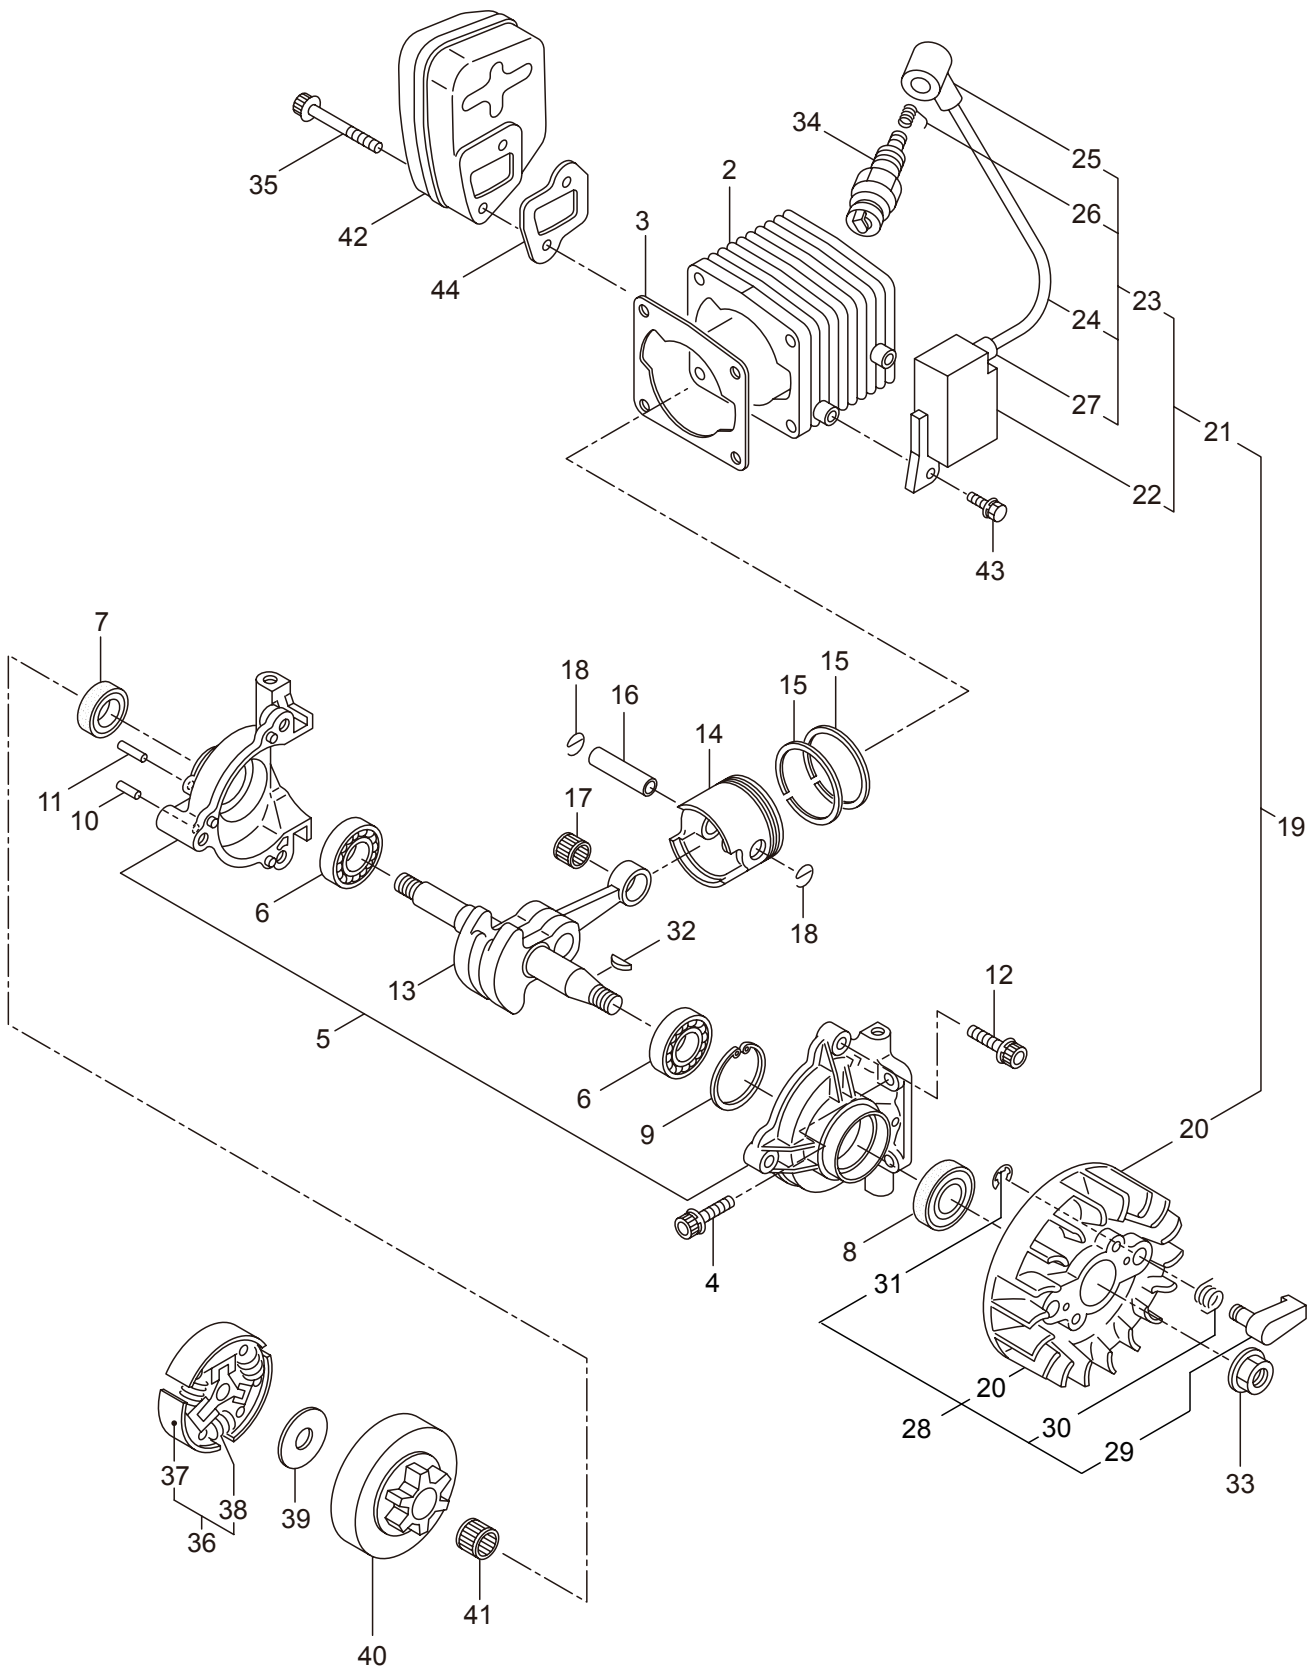

1. MCV31T ENGINE

Ref. No.	Part No.	Part Name	Q'ty	Remarks
1-1	362797	MCV31T	1	
1-2	287010	Cylinder Ass'y	1	
1-3	285541	Gasket	1	
1-4	261232	Cap Screw	4	M5x20
1-5	286011	Crankcase	1	
1-6	285521	Bearing	2	
1-7	285626	Oil Seal	1	
1-8	261492	Oil Seal	1	ISCD12287
1-9	055185	Snap Ring	1	#28
1-10	285560	Pin	1	3x9.8
1-11	285529	Pin	1	3x13.8
1-12	261232	Cap Screw	3	M5x20
1-13	285599	Crankshaft Comp.	1	
1-14	285049	Piston	1	
1-15	285590	Piston Ring	2	P111
1-16	285591	Piston Pin	1	8x31
1-17	261037	Bearing, Needle	1	KBK8x11x11.8x1
1-18	261576	Clip, Piston	2	
1-19	285554	Magneto Ass'y	1	Incl.20-27
1-20	285555	Magneto Rotor	1	
1-21	285556	Ignition Coil Ass'y	1	Incl.22-27
1-22	286095	Ignition Coil	1	
1-23	286096	Cord Ass'y	1	Incl.24-27
1-24	286097	Cord	1	
1-25	261074	Plug Boot	1	
1-26	261075	Connector	1	
1-27	261072	Cap	1	
1-28	288365	Rotor Ass'y	1	Incl.20,29-31
1-29	285553	Starter Pawl	2	
1-30	285552	Spring	2	
1-31	020299	E-Ring	2	#4
1-32	261076	Woodruff Key	1	3x10
1-33	261417	Nut, Rotor	1	M8
1-34	261200	Spark Plug	1	NGK BPM6Y
1-35	264223	Cap Screw	2	M5x40
1-36	285535	Clutch Ass'y	1	Incl.37,38
1-37	285655	Clutch Shoe	3	
1-38	285656	Spring	3	
1-39	285537	Washer	1	8x26xt2
1-40	285546	Clutch Drum	1	
1-41	285625	Needle Bearing	1	10x13x10
1-42	285833	Muffler Ass'y	1	
1-43	281211	Cap Screw	2	M4x20
1-44	285472	Gasket	1