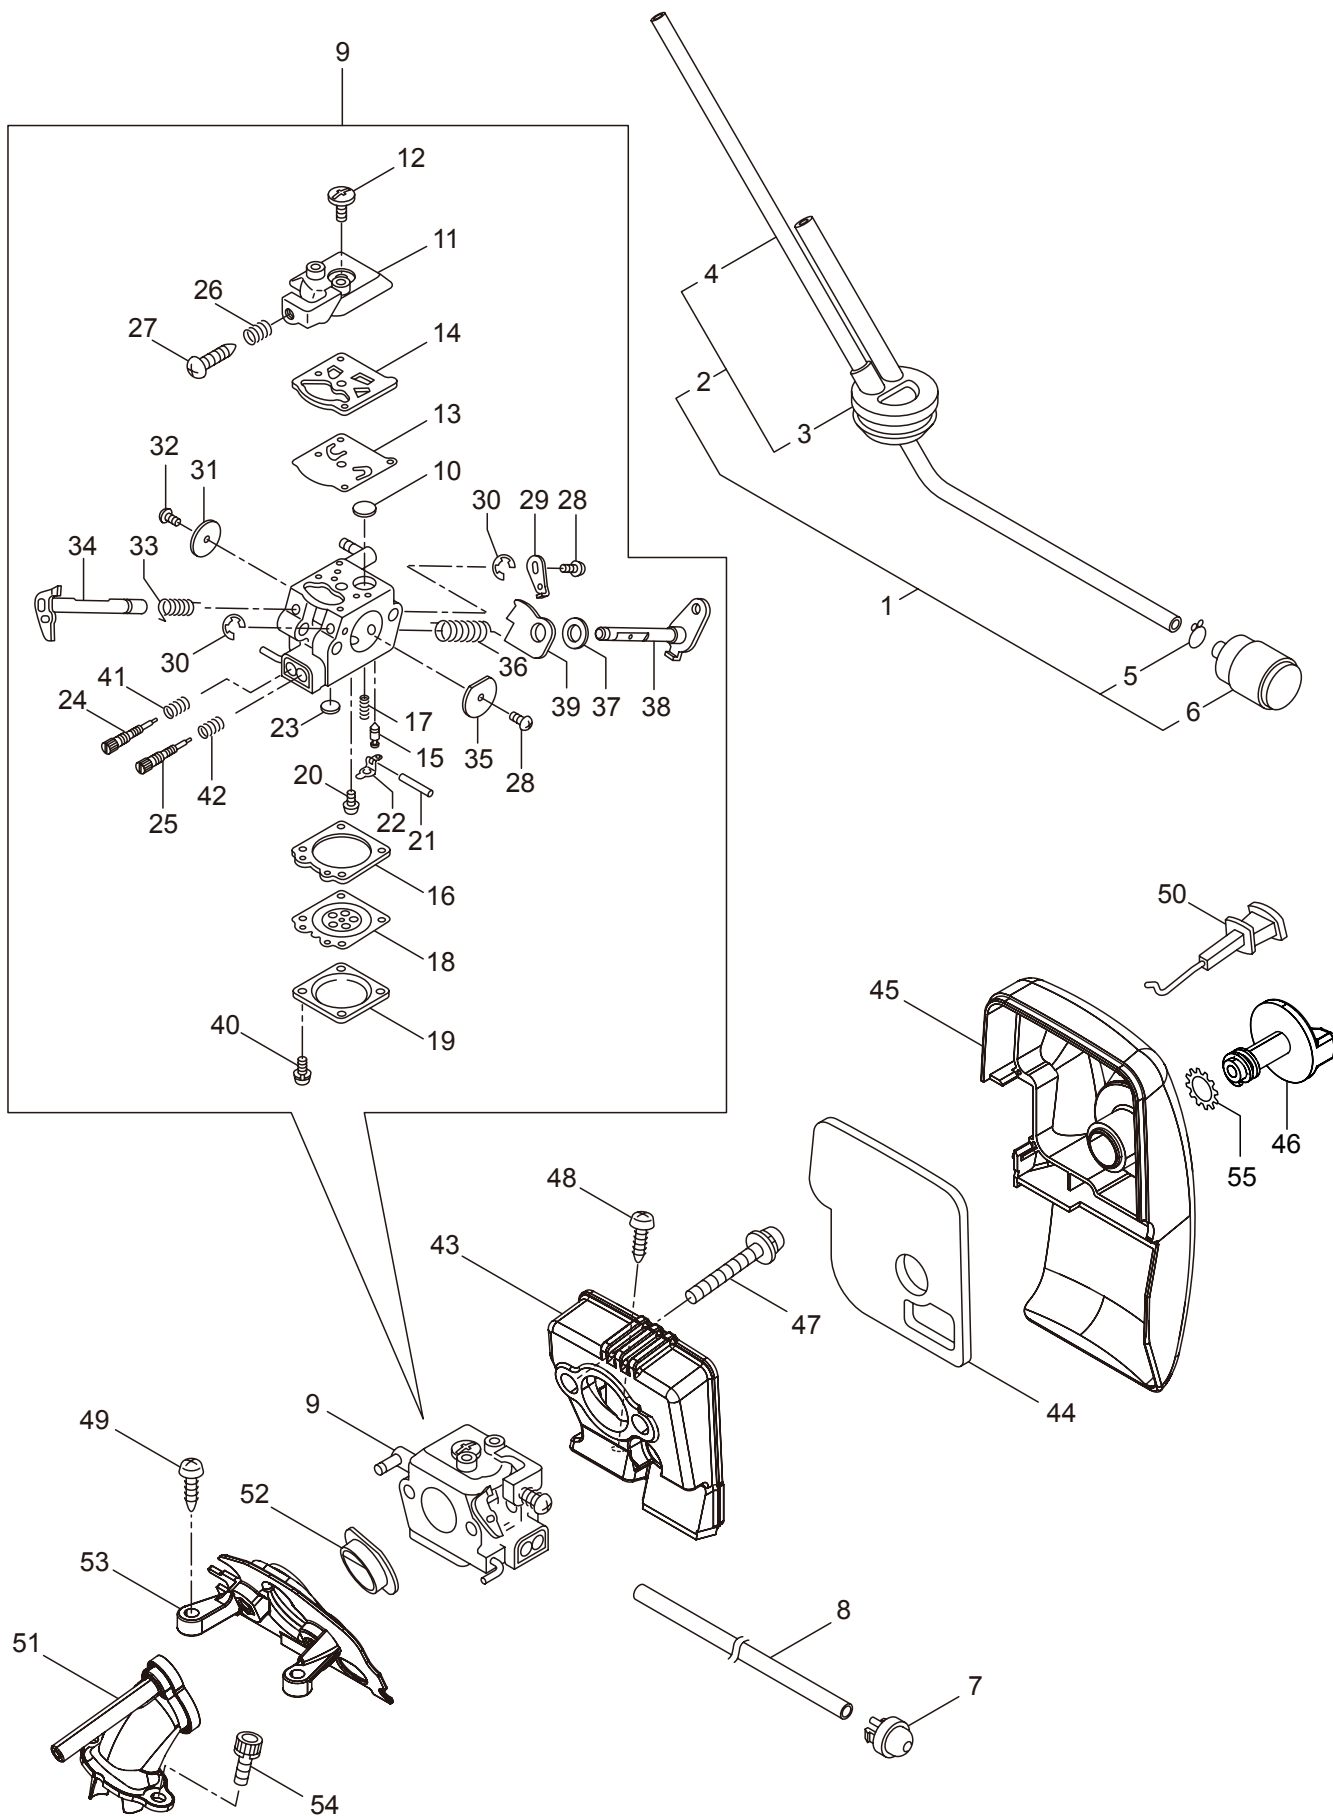

3. MCV31T CARBURETOR

Ref. No.	Part No.	Part Name	Q'ty	Remarks
3-46	285540	Knob	1	
3-47	285633	Screw	2	M5x45
3-48	285631	Screw	1	M4x16
3-49	285631	Screw	2	M4x16
3-50	285580	Choke Rod	1	
3-51	285495	Insulator	1	
3-52	288551	Ring	1	
3-53	285497	Plate	1	
3-54	285618	Bolt	2	M4x12
3-55	288404	Washer	1