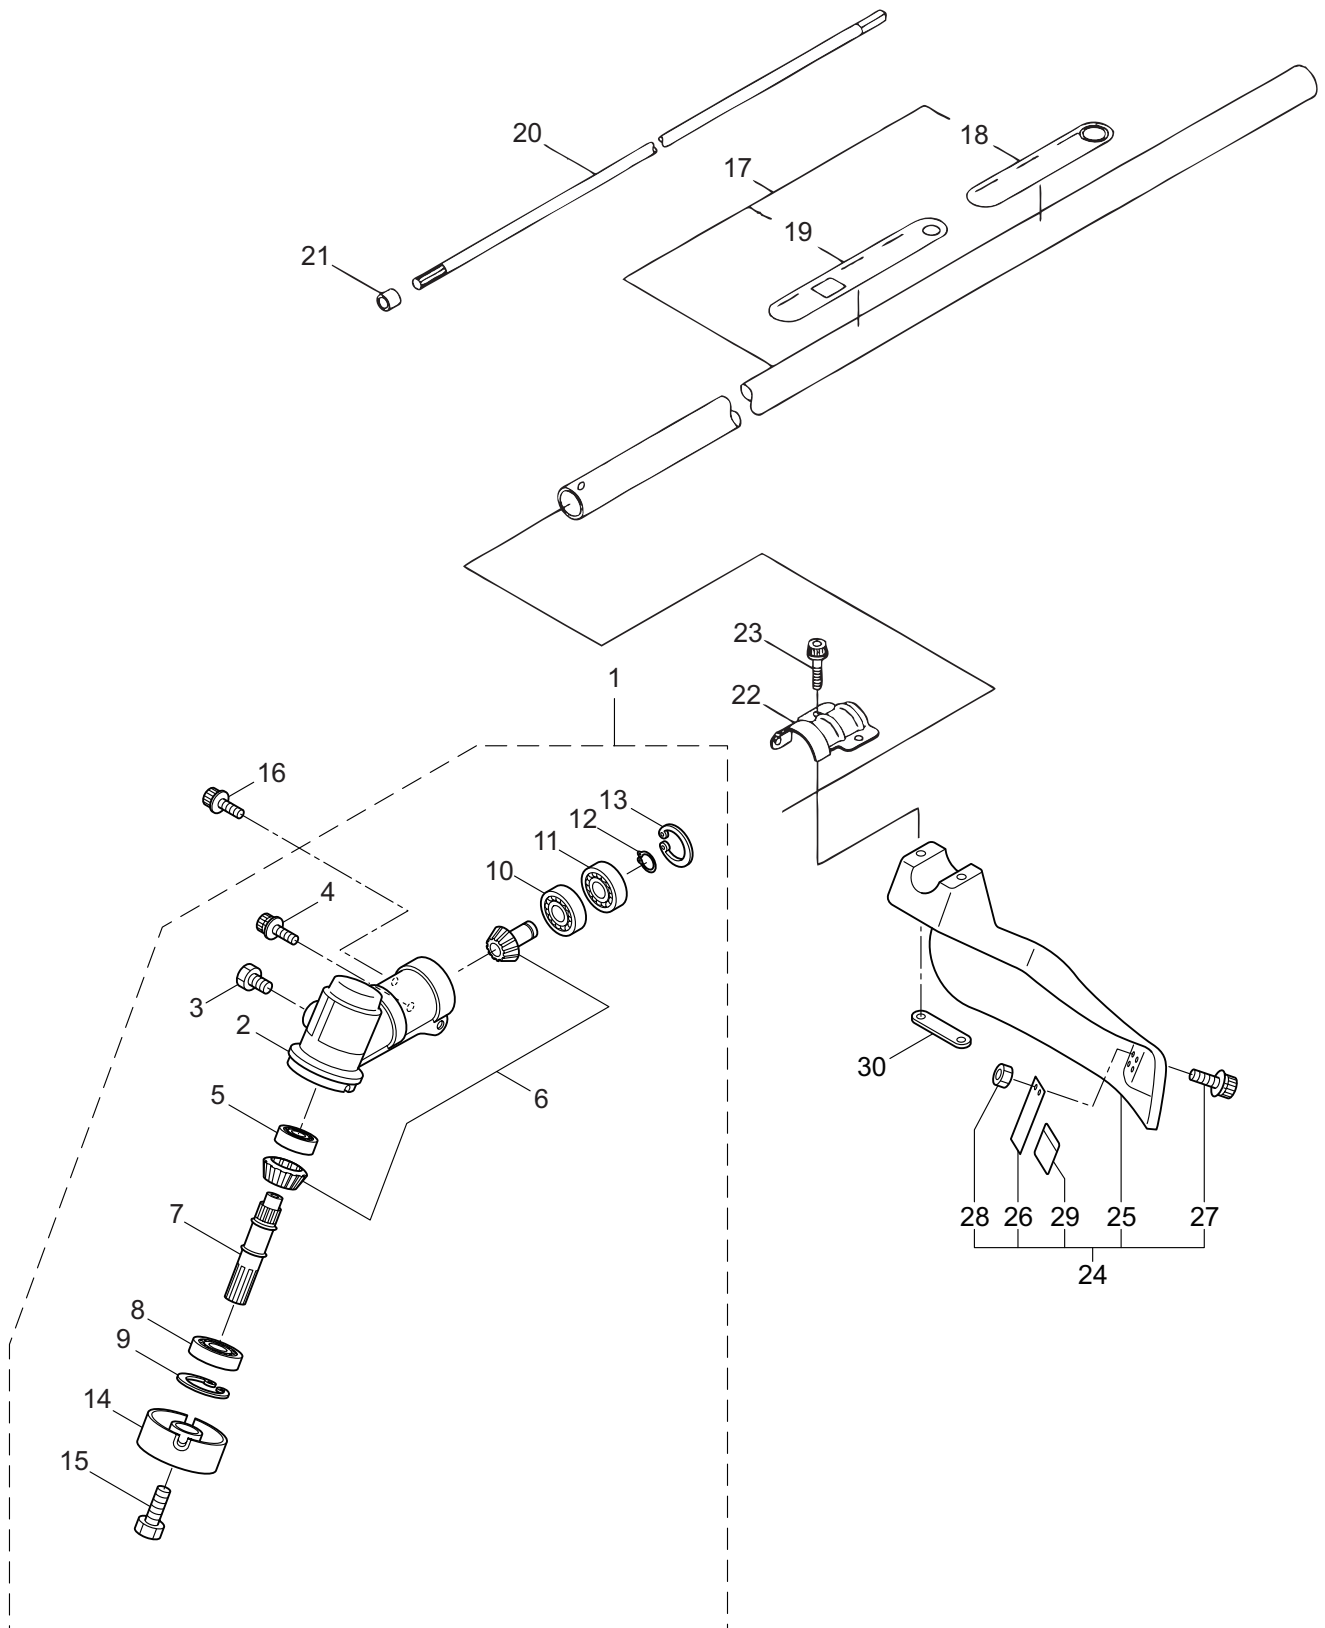

2. MC3021-SB-CA/Y09
GEARCASE, SAFETY COVER

Ref. No.	Part No.	Part Name	Q'ty	Remarks
2-1	225959	Gearcase Ass'y	1	Incl.2-15
2-2	225960	Gearcase	1	
2-3	089884	Bolt	1	M8x10
2-4	261246	Cap Screw	1	M5x25
2-5	210554	Bearing	1	#608
2-6	227106	Gear Set	1	
2-7	215762	Blade Shaft	1	
2-8	212999	Bearing	1	#6001 2RK
2-9	055185	Snap Ring	1	#28
2-10	210560	Bearing	1	#609
2-11	140268	Bearing	1	#609Z
2-12	140269	Snap Ring	1	WR9
2-13	140270	Snap Ring	1	#24
2-14	222890	Boss Adapter	1	
2-15	221998	Bolt	1	M8x12,Counterclockwise
2-16	261233	Cap Screw	1	M5x12
2-17	220086	Driveshaft Tube Ass'y	1	Incl.18,19
2-18	221501	Label	1	Warning
2-19	221502	Label	1	Caution
2-20	216090	Driveshaft	1	749L
2-21	216079	Stopper	1	
2-22	225962	Bracket	1	
2-23	261612	Cap Screw	2	M5x30
2-24	226300	Safety Cover Ass'y	1	Incl.25-29
2-25	225961	Safety Cover	1	
2-26	222900	String Cutter	1	
2-27	227817	Bolt	2	M5x12
2-28	089846	Nut	2	M5
2-29	212972	String Cutter Cover	1	
2-30	225963	Threaded Bracket	1