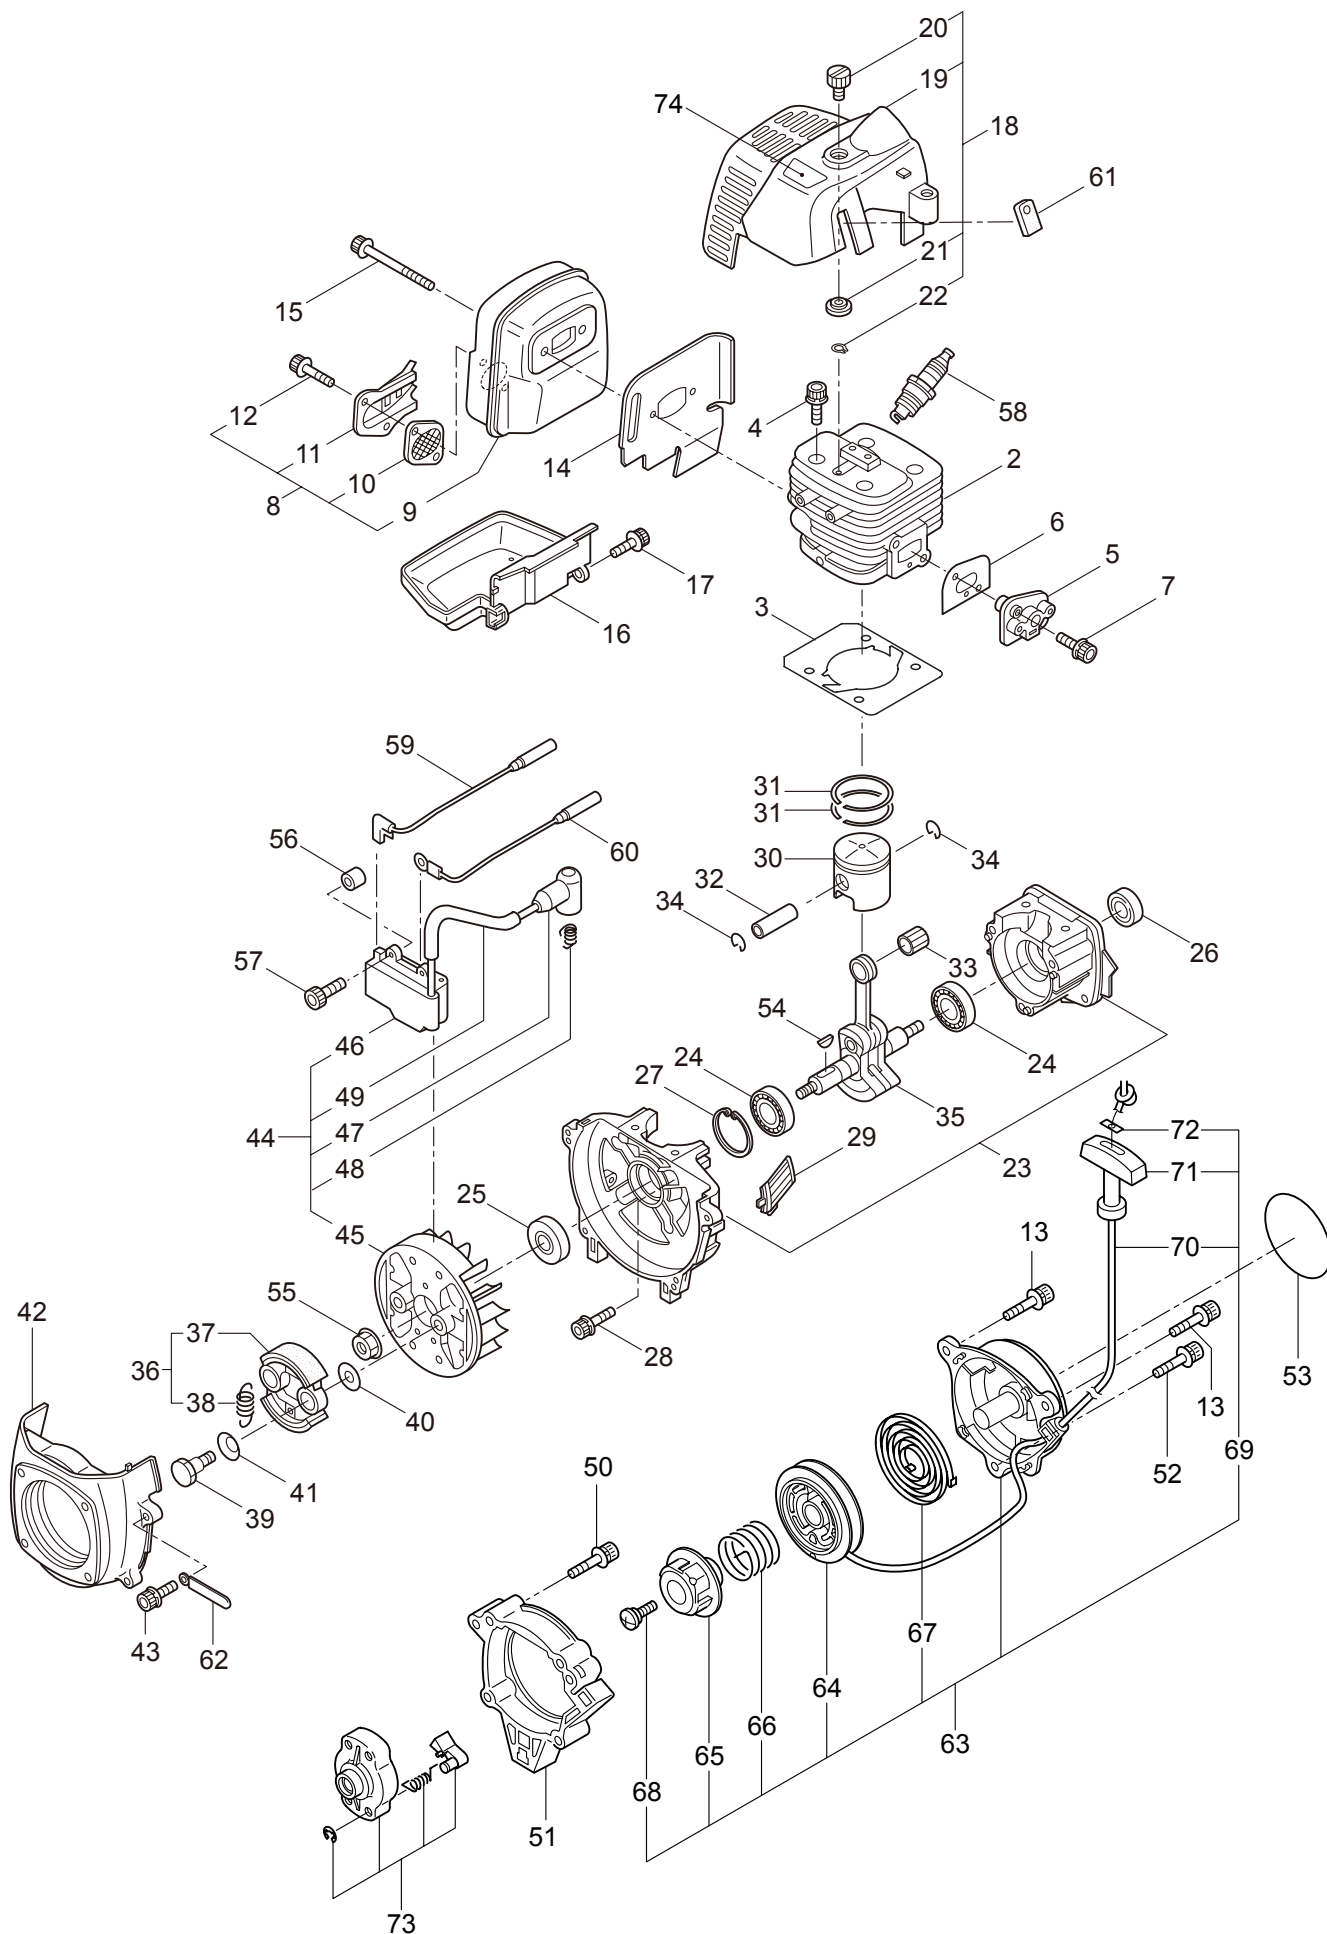

3. MC3021-SB-CA/Y09
ENGINE

Ref. No.	Part No.	Part Name	Q'ty	Remarks
3-46	281746	Ignition Coil Ass'y	1	Incl.47-49
3-47	269714	Plug Boot	1	
3-48	269715	Connector	1	
3-49	281756	Insulator	1	
3-50	265726	Cap Screw	4	M4x16
3-51	284698	Adapter Ass'y	1	
3-52	282096	Cap Screw	1	M4x16
3-53	282544	Label	1	CER300
3-54	261076	Woodruff Key	1	3x10
3-55	261417	Nut,Rotor	1	M8
3-56	280381	Spacer	2	
3-57	261256	Cap Screw	2	M4x25
3-58	261200	Spark Plug	1	NGK BPM6Y
3-59	269722	Lead	1	
3-60	268044	Lead	1	
3-61	269189	Grommet	1	
3-62	264588	Clamp	1	
3-63	283477	Recoil Ass'y	1	Incl.64-72
3-64	283504	Reel	1	
3-65	283505	Cam Plate	1	
3-66	283506	Spring	1	
3-67	280931	Spiral Spring	1	
3-68	267213	Screw	1	
3-69	283578	Starter Rope Ass'y	1	Incl.70-72
3-70	283579	Starter Rope	1	
3-71	261725	Starter Grip	1	
3-72	283511	Rope Stopper	1	
3-73	283575	Starter Pawl Ass'y	1	
3-74	282558	Label	1