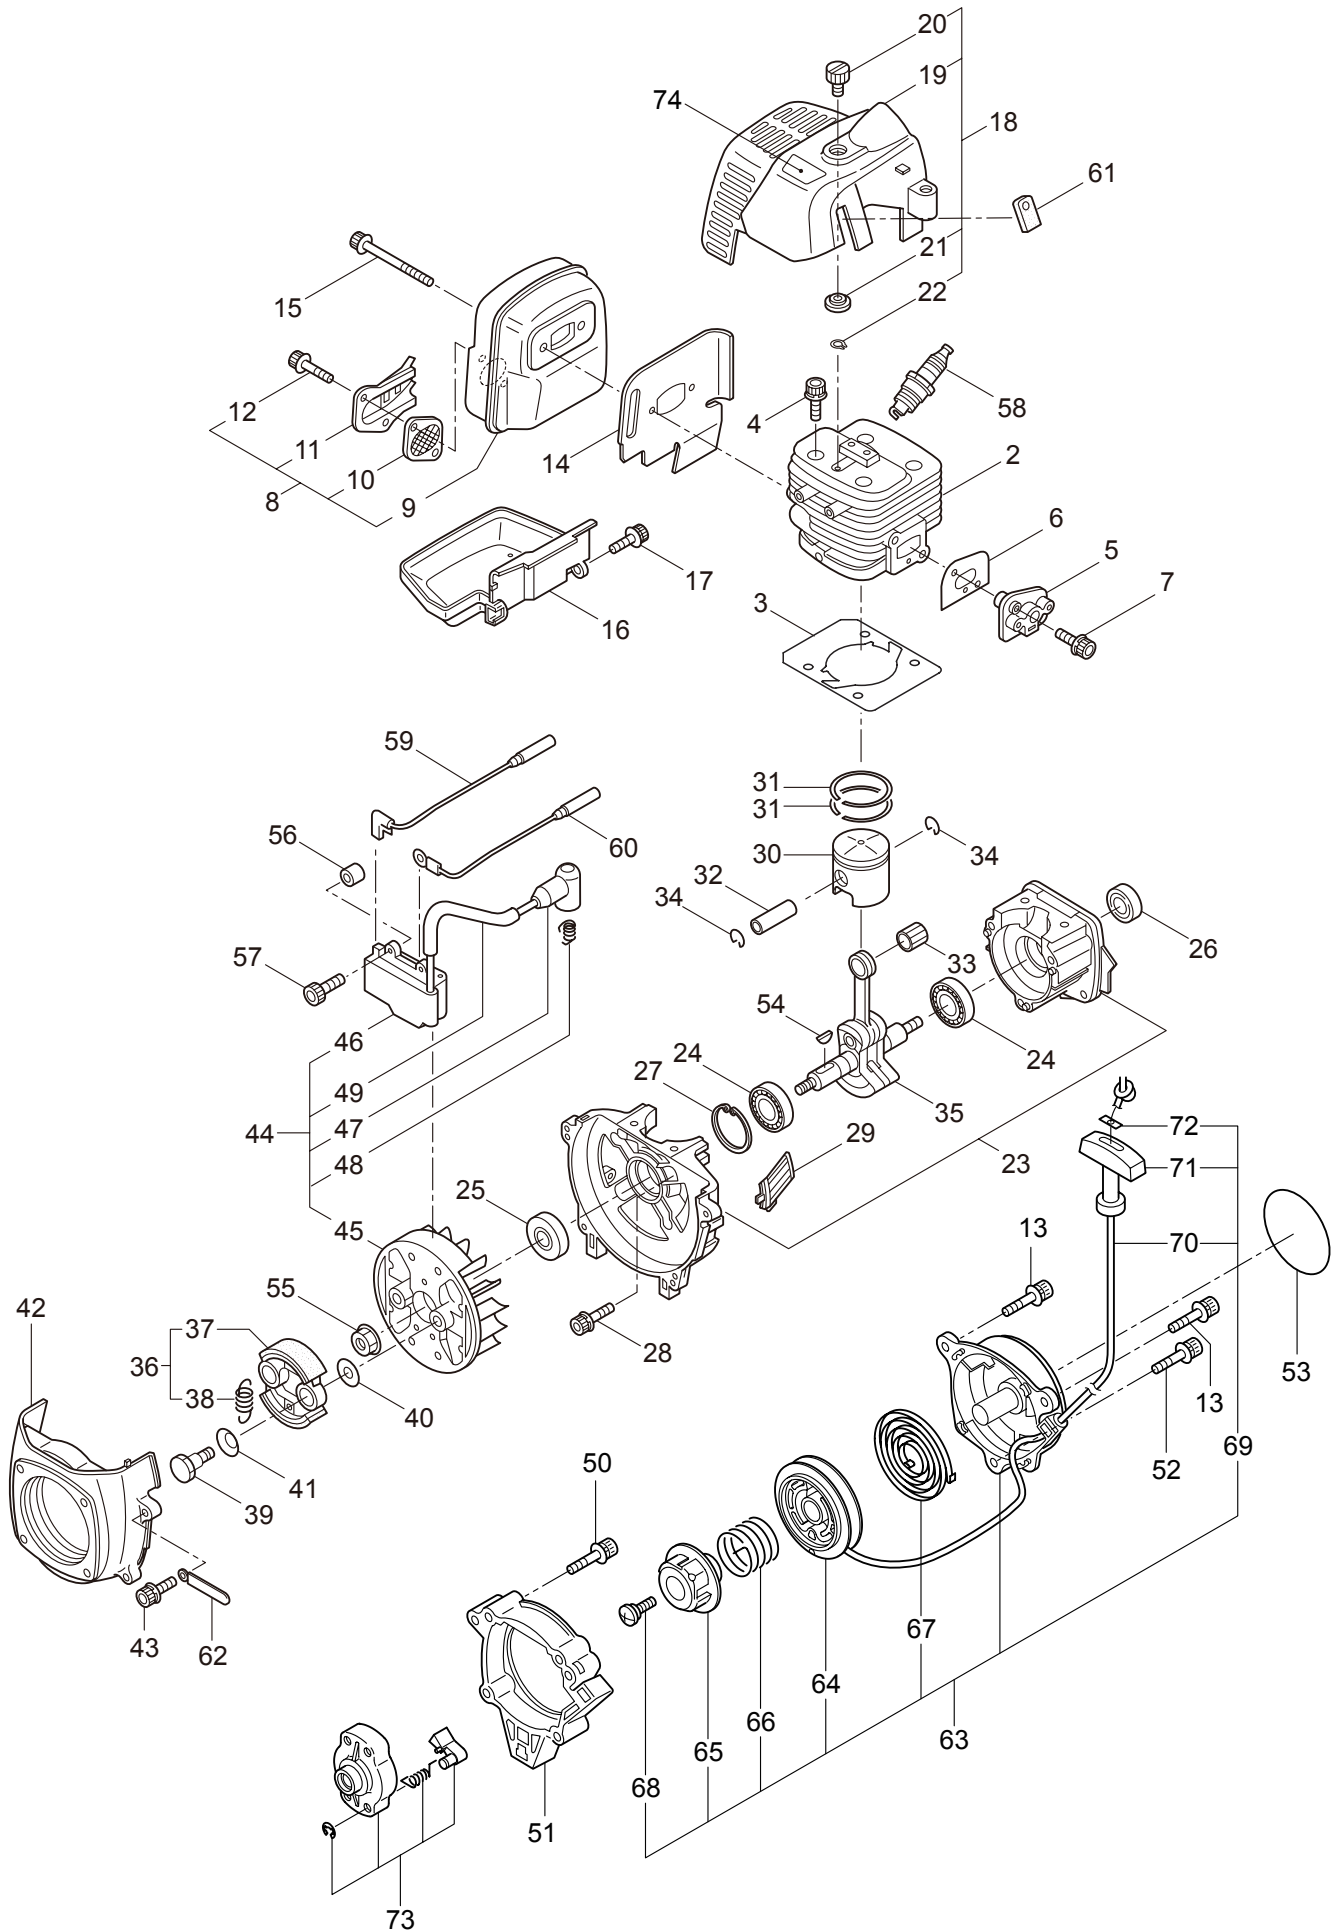

3.MC3021-SB-CA/Y09
ENGINE

Ref. No.	Part No.	Part Name	Q'ty	Remarks
3-2	282400	Cylinder	1	
3-3	282537	Gasket	1	
3-4	261250	Cap Screw	4	M5x20
3-5	269144	Insulator	1	New gasket required
3-6	267049	Gasket	1	
3-7	265924	Cap Screw	2	M5x25
3-8	283007	Muffler Ass'y	1	Incl.9-12
3-9	283003	Muffler Comp.	1	
3-10	267056	Spark Arrester	1	
3-11	268171	Muffler Tail	1	
3-12	265107	Cap Screw	2	M4x10
3-13	283391	Cap Screw	2	M4x20
3-14	281440	Gasket	1	
3-15	266402	Cap Screw	2	M5x55
3-16	281435	Under Cover	1	
3-17	267191	Cap Screw	1	M5x16
3-18	281742	Top Cover Ass'y	1	Incl.19-22
3-19	281434	Top Cover	1	
3-20	261018	Knob	1	
3-21	261020	Spacer	1	
3-22	261734	Snap Ring	1	#5
3-23	268241	Crankcase	1	
3-24	261491	Bearing	2	#6001C3
3-25	261492	Oil Seal	1	ISCD12287
3-26	261386	Oil Seal	1	ISCD12227
3-27	055185	Snap Ring	1	#28
3-28	261612	Cap Screw	3	M5x30
3-29	281442	Screen	1	
3-30	268782	Piston	1	
3-31	265067	Piston Ring	2	(2)Required
3-32	265068	Piston Pin	1	
3-33	265225	Bearing,Needle	1	
3-34	261393	Clip,Piston Pin	2	
3-35	265141	Crankshaft/Conn.Rod Ass'y	1	
3-36	267327	Clutch Ass'y	1	Incl.37,38
3-37	267342	Clutch Shoe	2	(2)required
3-38	267345	Spring,Clutch	1	
3-39	264505	Bolt	2	
3-40	261189	Washer	2	6x16.5x1.2
3-41	261777	Wave Washer	2	
3-42	281433	Fan Cover	1	
3-43	261250	Cap Screw	4	M5x20
3-44	281745	Magneto Ass'y	1	Incl.45-49
3-45	269807	Rotor/Fan	1