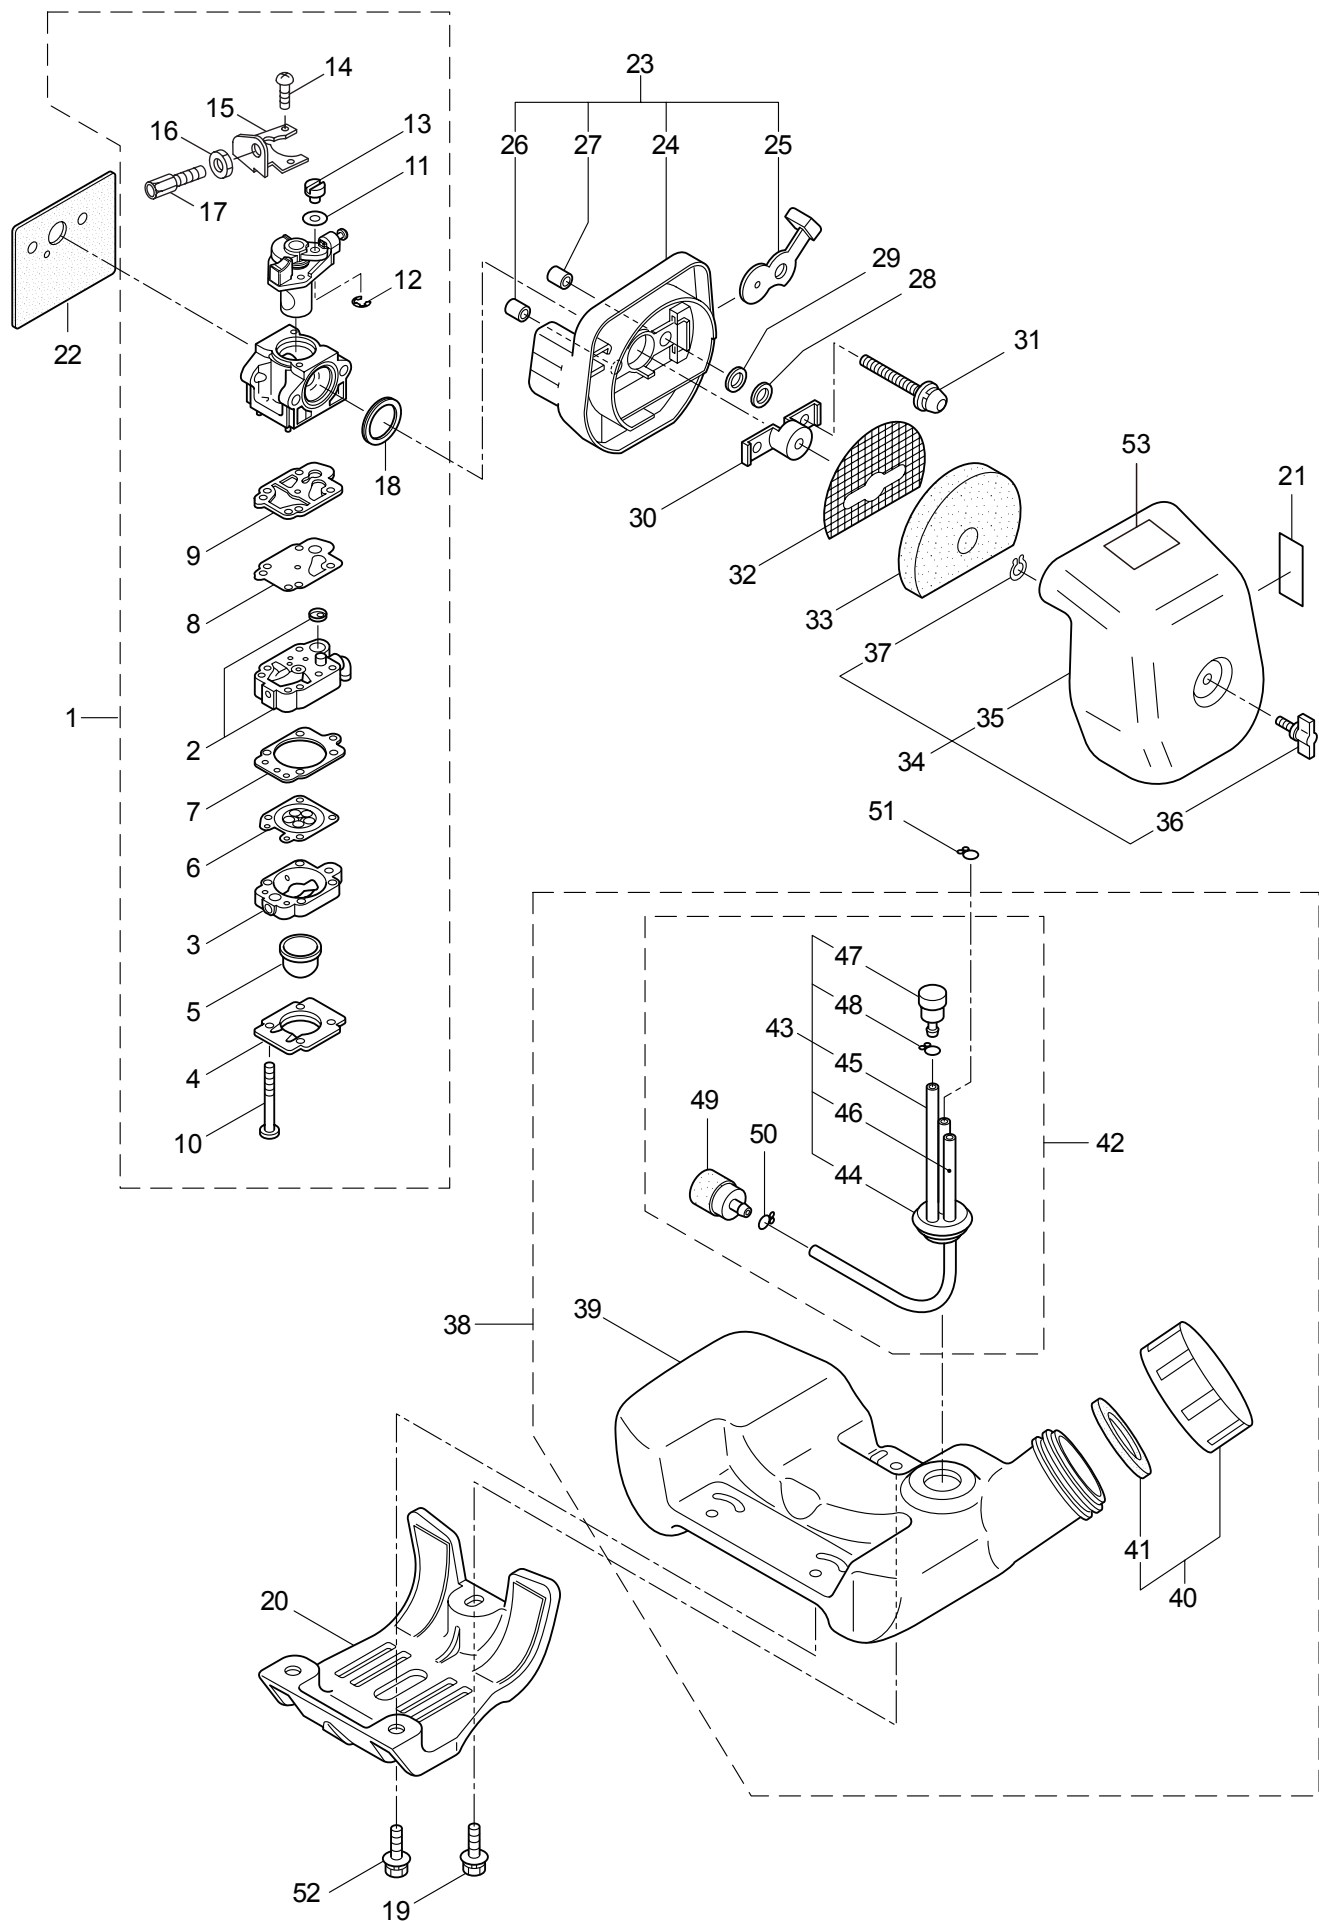

4. MC3021-SB-CA/Y09
CARBURETOR, FUEL TANK

Ref. No.	Part No.	Part Name	Q'ty	Remarks
4-1	282542	Carburetor Ass'y	1	Incl.2-18
4-2	264155	Pump Body	1	
4-3	262991	Purge Body	1	
4-4	262992	Cover Plate	1	
4-5	261874	Primer Bulb	1	
4-6	283905	Diaphragm, Meterring	1	
4-7	262993	Gasket	1	
4-8	262994	Diaphragm,Fuel Pump	1	
4-9	282576	Gasket	1	
4-10	262996	Screw	4	
4-11	264678	Washer	1	
4-12	261876	E-Ring	1	
4-13	261658	Swivel	1	
4-14	261875	Screw	2	
4-15	264677	Bracket	1	
4-16	261878	Nut	1	
4-17	263994	Adapter	1	
4-18	261657	Packing	1	
4-19	281715	Cap Screw	1	M5x20
4-20	281441	Stand	1	
4-21	261352	Label	1	Choke
4-22	269762	Gasket	1	
4-23	268055	Air Filter Case Ass'y	1	Incl.24-27
4-24	268056	Air Filter Case	1	
4-25	268057	Valve	1	
4-26	268157	Sleeve	1	5.5x7.1x6L
4-27	268412	Sleeve	1	5.5x7.1x6.6L
4-28	263345	Packing	1	7.2x11xt1.3
4-29	263942	Washer	1	7.2x12xt0.15
4-30	263815	Stay	1	
4-31	264016	Cap Screw	2	M5x60
4-32	265026	Screen	1	
4-33	265027	Foam Element	1	
4-34	268058	Air Filter Cover Ass'y	1	Incl.35-37
4-35	268059	Air Filter Cover	1	
4-36	281438	Knob	1	
4-37	261734	Snap Ring	1	#5
4-38	285226	Fuel Tank Ass'y	1	Incl.39-50
4-39	284820	Fuel Tank	1	
4-40	281565	Fuel Tank Cap Ass'y	1	Incl.41
4-41	269377	Gasket	1	
4-42	282538	Fuel Pipe Pick-up Ass'y	1	Incl.43-50
4-43	282539	Fuel Pipe Ass'y	1	Incl.44-48
4-44	268065	Grommet	1	
4-45	282541	Return Pipe	1	3x6x151L