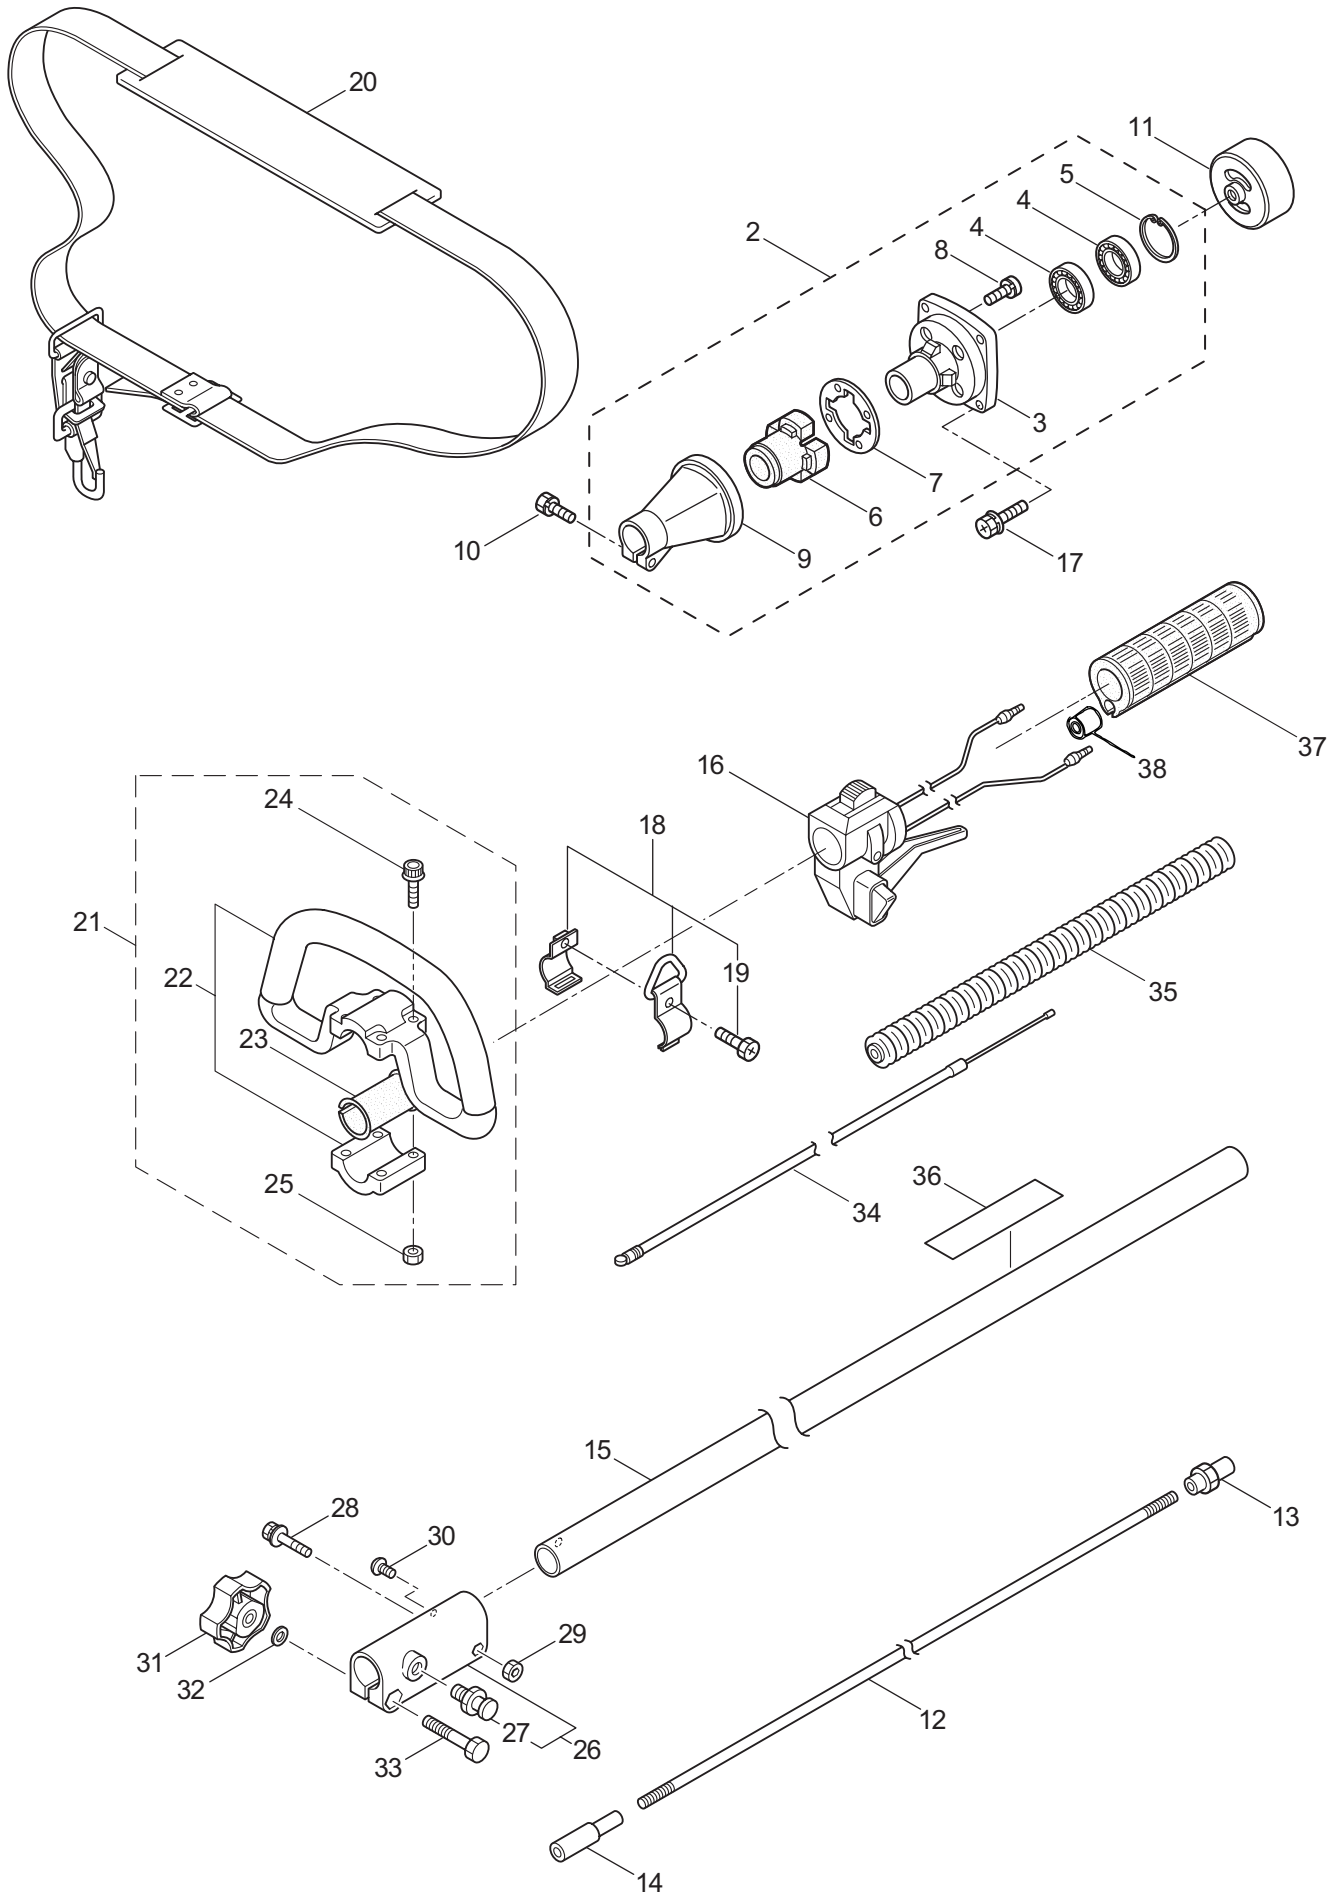

MARUYAMA

ILLUSTRATED PARTS LIST

MC3021-SB-CA

MULTICUTTER

MC3021-SB-CA
MULTICUTTER
PART #522822 07/2009

Maruyama. *E x t r a o r d i n a r y .*

1. MC3021-SB-CA/Y09
DRIVESHAFT ASSEMBLY

Ref. No.	Part No.	Part Name	Q'ty	Remarks
1-2	215512	Clutch Case Ass'y	1	Incl.3-9
1-3	214592	Bearing Case	1	
1-4	214161	Bearing	2	#6000ZZ
1-5	054676	Snap Ring	1	#26
1-6	214162	Buffer	1	
1-7	214163	Washer	1	
1-8	092033	Screw	4	M5x15
1-9	214593	Driveshaft Tube Adapter	1	
1-10	261246	Cap Screw	1	M5x25
1-11	054677	Clutch Drum	1	
1-12	219084	Driveshaft	1	
1-13	211464	Upper Adapt	1	
1-14	215276	Lower Adapt	1	
1-15	219085	Driveshaft Tube	1	
1-16	221465	Throttle Trigger	1	
1-17	261250	Cap Screw	4	M5x20
1-18	054691	Hanging Bracket Ass'y	1	Incl.19
1-19	089738	Bolt	1	M5x15
1-20	220533	Hanging Strap Ass'y	1	
1-21	215601	Loop Handle Ass'y	1	Incl.22-25
1-22	214982	Loop Handle	1	
1-23	213171	Packing	1	
1-24	215608	Cap Screw	4	M5x30x16
1-25	089846	Nut	4	M5
1-26	219490	Shaft Coupler Ass'y	1	Incl.27
1-27	217171	Plunger Ass'y	1	
1-28	215351	Cap Screw	1	M5x25
1-29	089846	Nut	1	M5
1-30	219087	Cap Screw	1	M5x10
1-31	219088	Clamping Knob Ass'y	1	
1-32	550131	Washer	1	M8
1-33	089976	Bolt	1	M8x45
1-34	213444	Throttle Cable	1	340L
1-35	213548	Plastic Tube	1	#10x200L
1-36	230733	Label	1	MC3021-SB-CA
1-37	215532	Shaft Grip	1	
1-38	214083	Outer Guide	1	