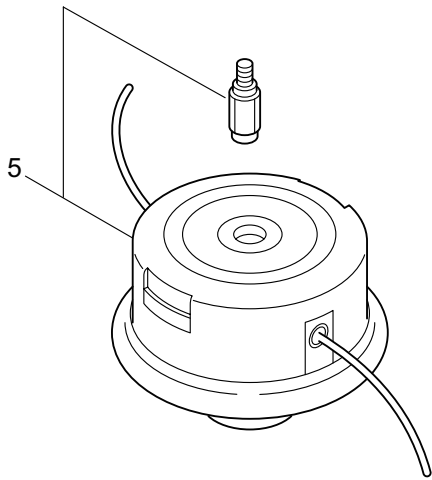

5. MC3021-SB-CA/Y09
ACCESSORIES

Ref. No.	Part No.	Part Name	Q'ty	Remarks
5-1	210418	Box Spanner	1	13x19x(+)
5-2	219431	Wrench	1	3mm
5-3	219432	Wrench	1	4mm
5-4	219433	Wrench	1	5mm
5-5	840781	Semi-Auto Head (L/R), 4	1	
5-6	228242	Instruction Manual	1