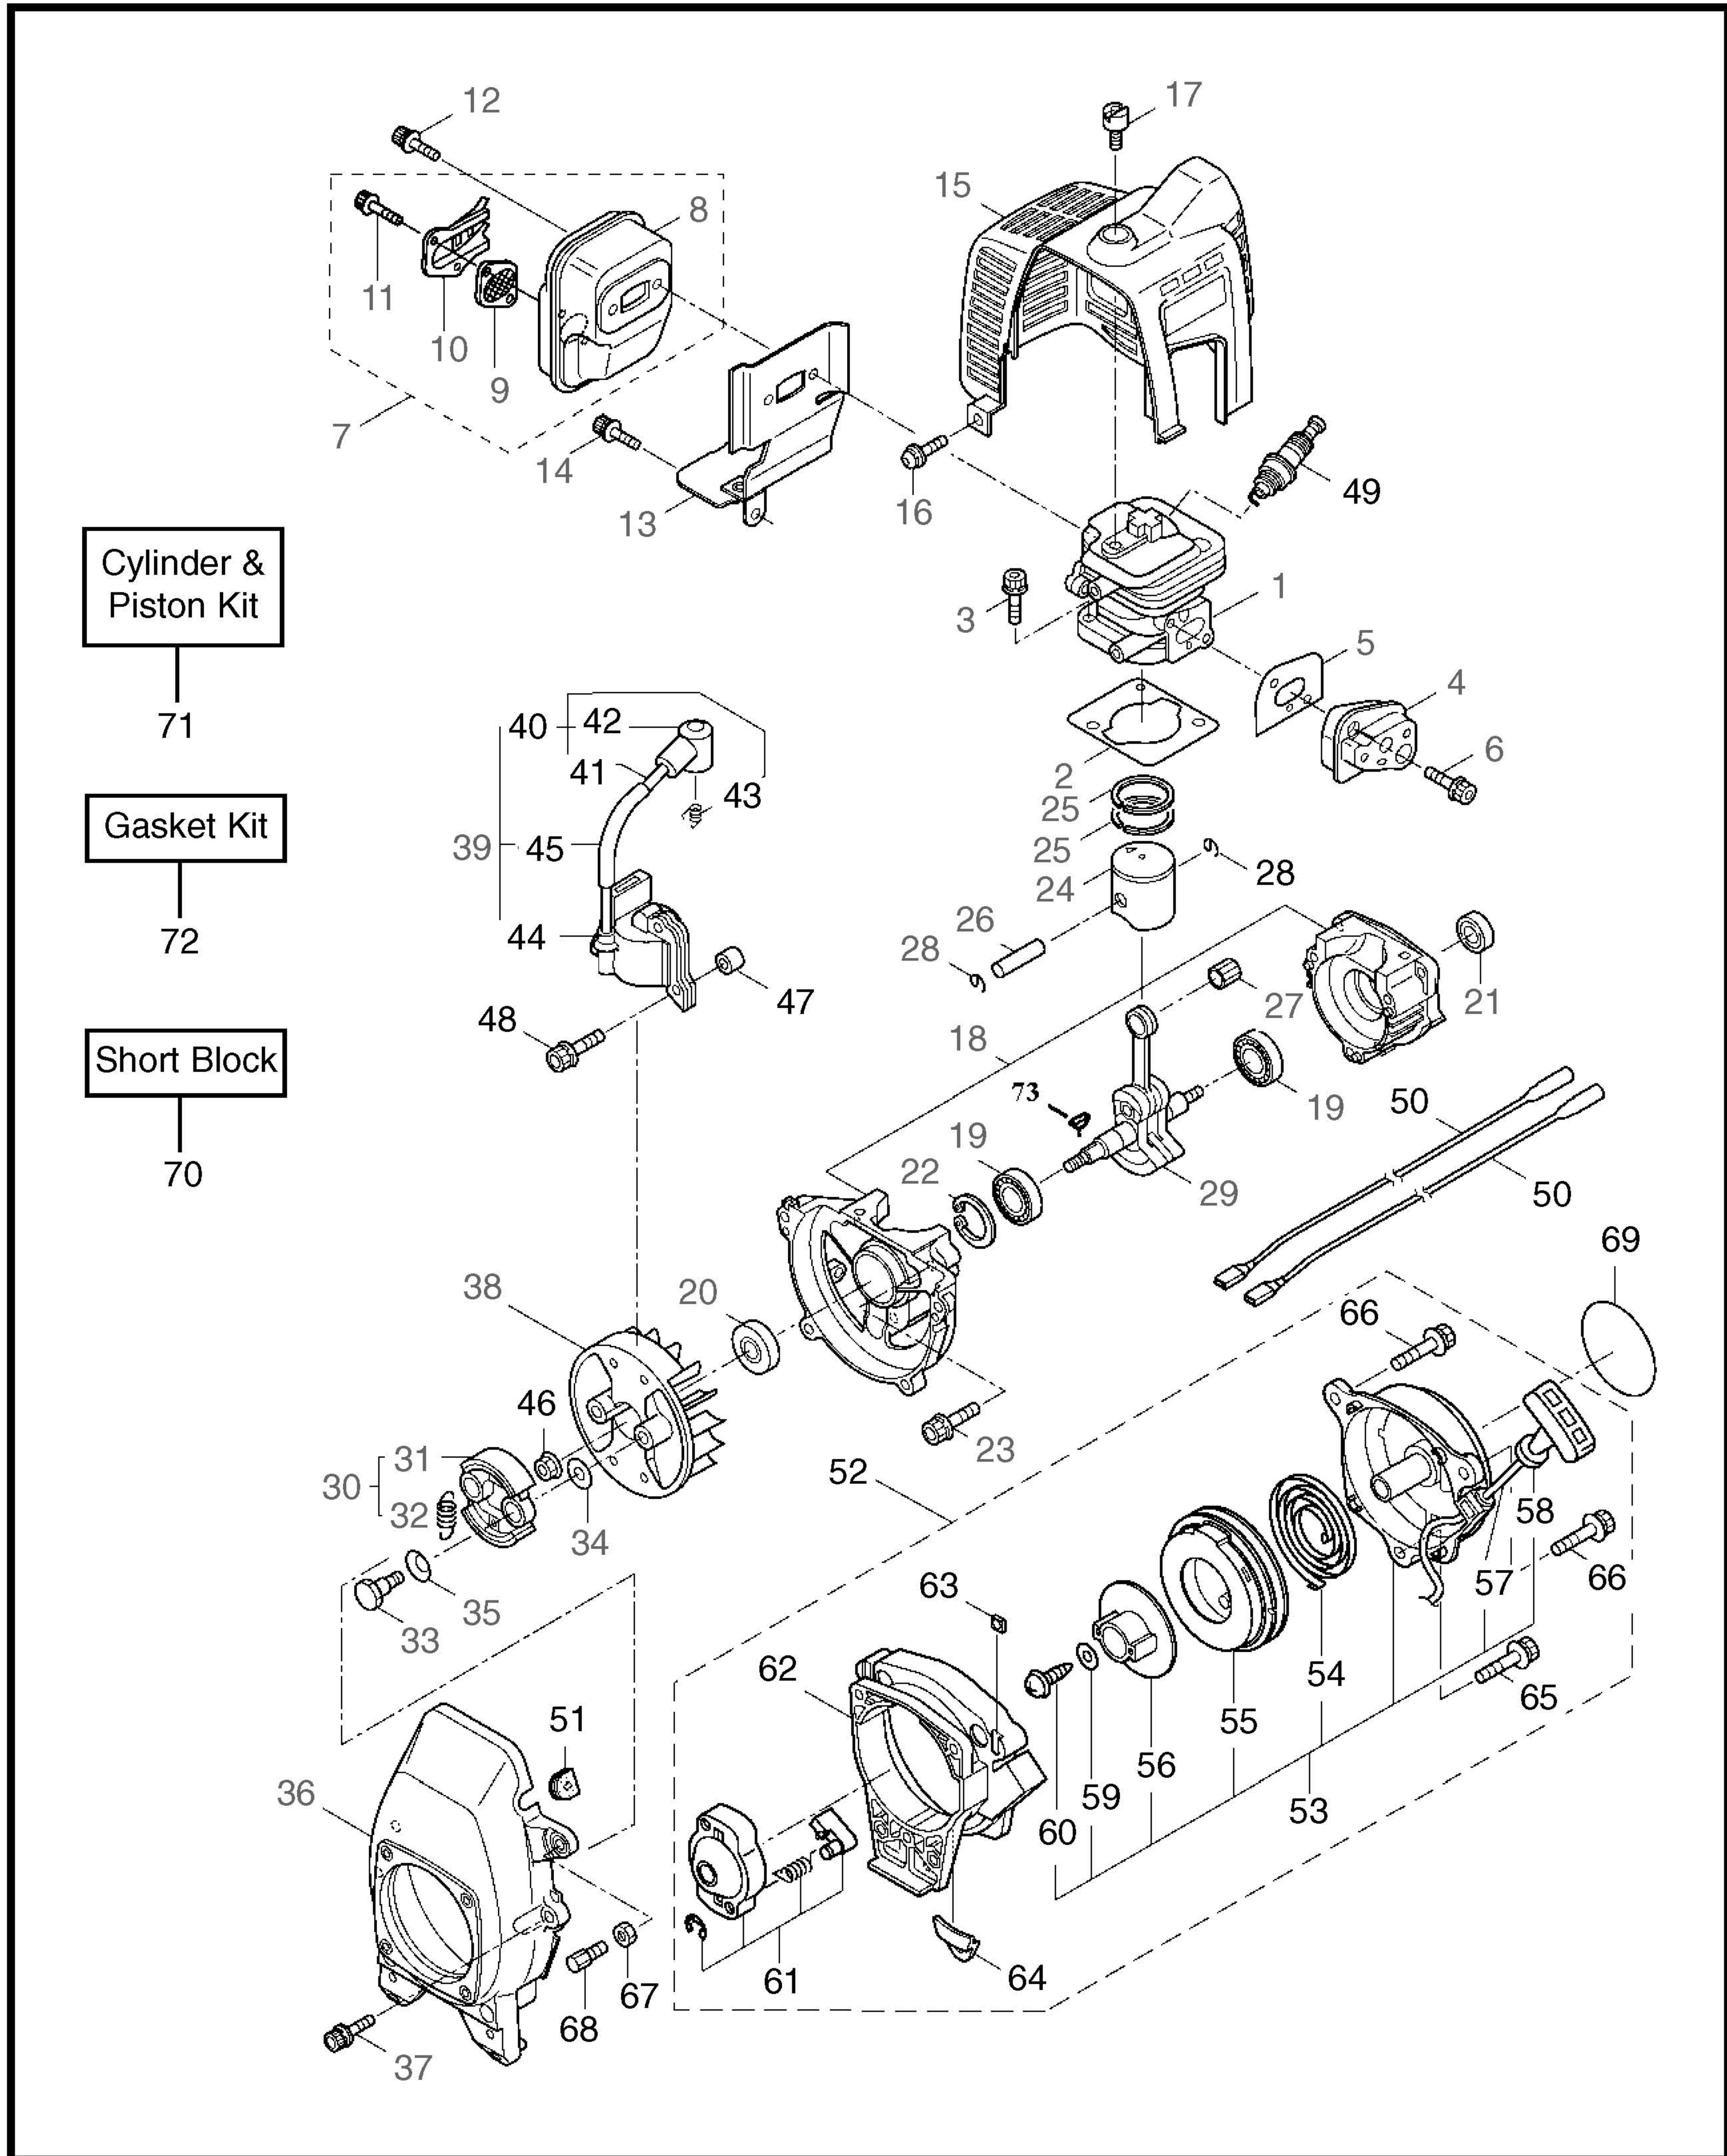

ENGINE

REF #	PART #	DESCRIPTION	Q'TY.	NOTES
40	280740	Spark Plug Wire Ass'y	1	Incl. 41-43
41	280741	Spark Plug Wire	1	
42	261074	Plug Boot	1	
43	261075	Connector	1	
44	261072	Cap	1	
45	280742	Insulator	1	
46	261417	Flywheel Nut	1	M8
47	280394	Spacer	2	
48	261256	Cap Screw	2	M4x25
49	261200	Spark Plug	1	NGK BPM6Y
50	261772	Lead	2	
51	261202	Grommet	1	
52	269276	Recoil Starter Ass'y	1	Incl. 53-66
53	280283	Recoil Ass'y	1	Incl. 54-60
54	269495	Recoil Spring	1	
55	280113	Spring Case Ass'y	1	
56	280110	Pulley	1	
57	269499	Rope	1	
58	269500	Starter Grip	1	
59	269501	Washer	1	
60	269502	Tapping Screw	1	
61	269492	Starter Pulley Ass'y	1	
62	269331	Adapter	1	
63	280008	Nut	2	M4
64	269208	Nut	1	
65	265726	Cap Screw	4	M4x16
66	269273	Cap Screw	2	M4x20
67	261878	Nut	1	
68	265409	Adapter	1	
69	280800	Label	1	BE230
70	850842	Short Block	1	
71	644532	Cylinder & Piston	1	
72	644533	Gasket Kit	1	
73	261076	Woodruff Key	1