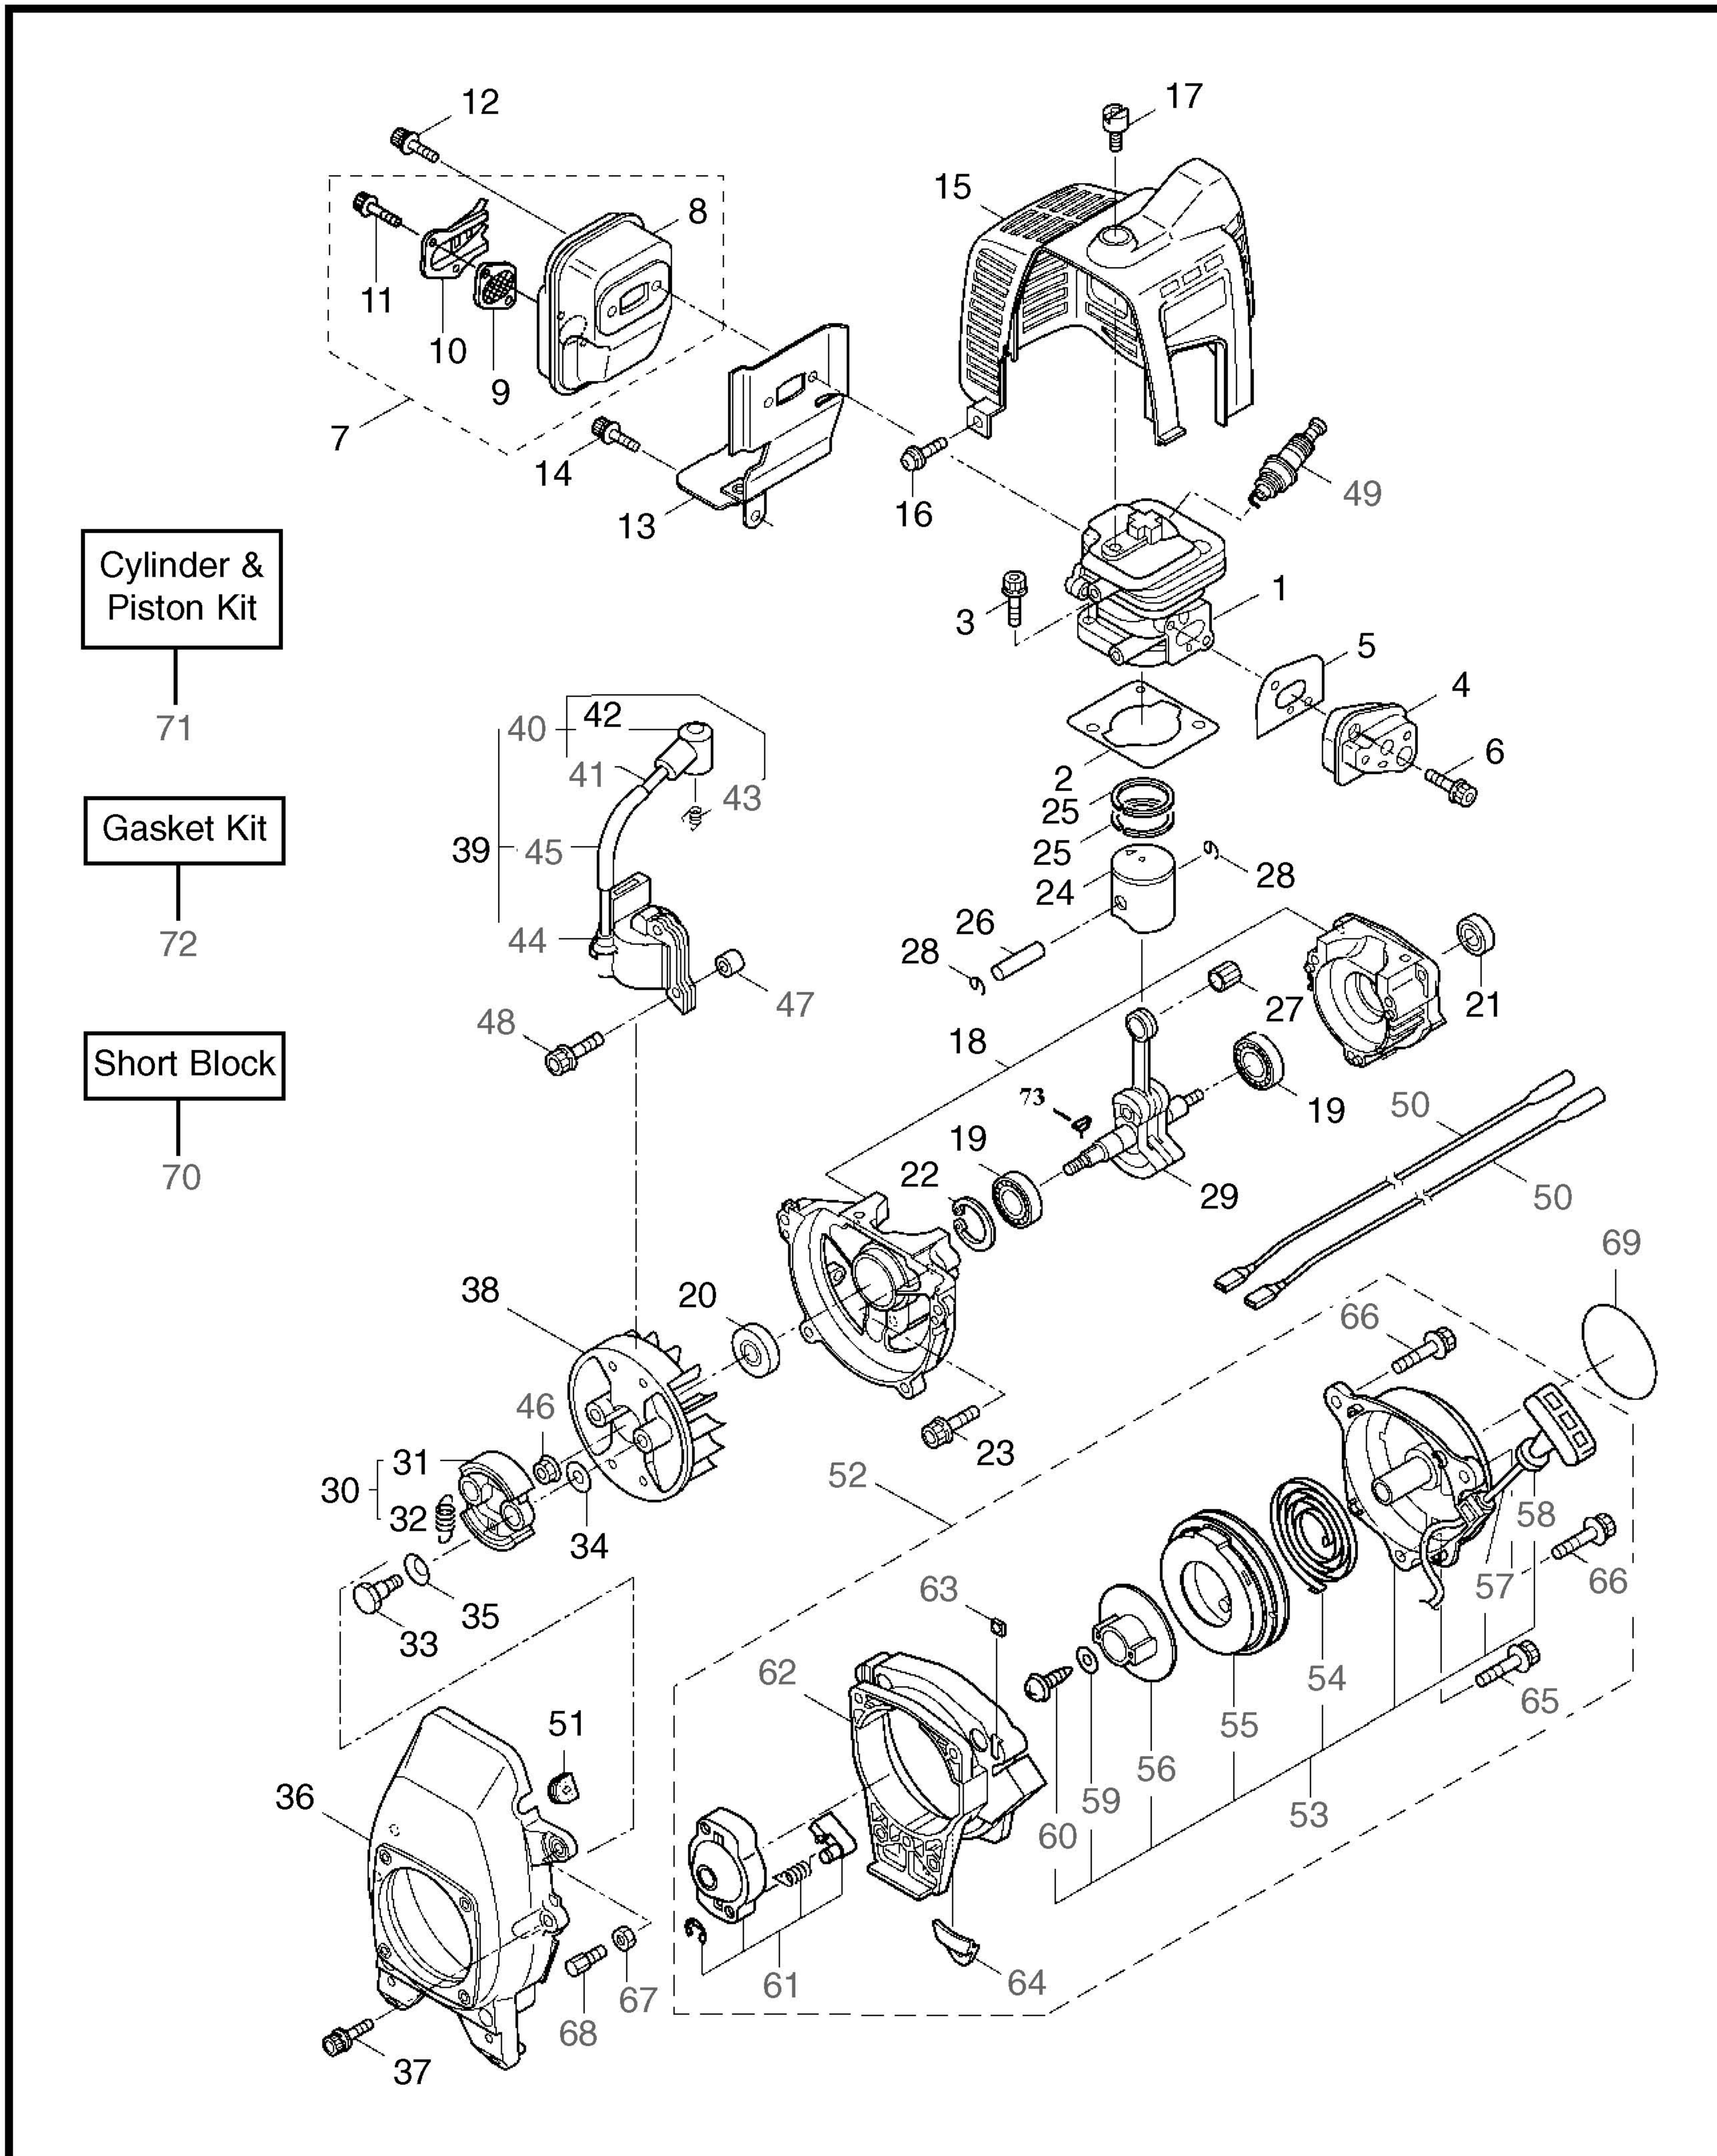

6 ILLUSTRATED PARTS LIST
MC23-SB

ENGINE

Ref #	Part #	Description	Q'ty.	Notes
1	266249	Cylinder	1	New gasket required
2	267178	Gasket	1	
3	267290	Cap Screw	2	M5x20
4	265802	Insulator	1	New gasket required
5	267049	Gasket	1	
6	265924	Cap Screw	2	M5x25
7	267051	Muffler Ass'y	1	Incl. 8-11
8	267052	Muffler Comp.	1	
9	267056	Spark Arrester	1	
10	267053	Tail	1	
11	265107	Cap Screw	2	M4x10
12	266264	Cap Screw	2	M5x50
13	267189	Gasket Comp.	1	
14	261607	Cap Screw	1	M5x16
15	267060	Top Cover Ass'y	1	
16	267177	Screw	1	M5x16
17	265742	Knob	1	
18	267063	Crankcase	1	
19	261491	Bearing	2	#6001C3
20	262198	Oil Seal	1	ISCD12287
21	261386	Oil Seal	1	ISCD12227
22	055185	Snap Ring	1	#28
23	261612	Cap Screw	3	M5x30
24	266467	Piston	1	
25	264891	Piston Ring	2	(2)required
26	261036	Piston Pin	1	
27	263957	Needle Bearing	1	KTV81112EG01 B2
28	261576	Piston Pin Retainer	2	
29	267193	Crankshaft/Conn.Rod Ass'y	1	
30	268439	Clutch Ass'y	1	Incl. 31,32
31	264026	Clutch Shoe	2	(2)Required
32	264028	Clutch Spring	1	
33	264505	Bolt	2	
34	261189	Washer	2	6x16.5xt1.2
35	261777	Wave Washer	2	
36	267080	Fan Cover	1	
37	261250	Cap Screw	4	M5x20
38	269806	Rotor/Fan	1	
39	280268	Ignition Coil Ass'y	1	Incl. 40-45