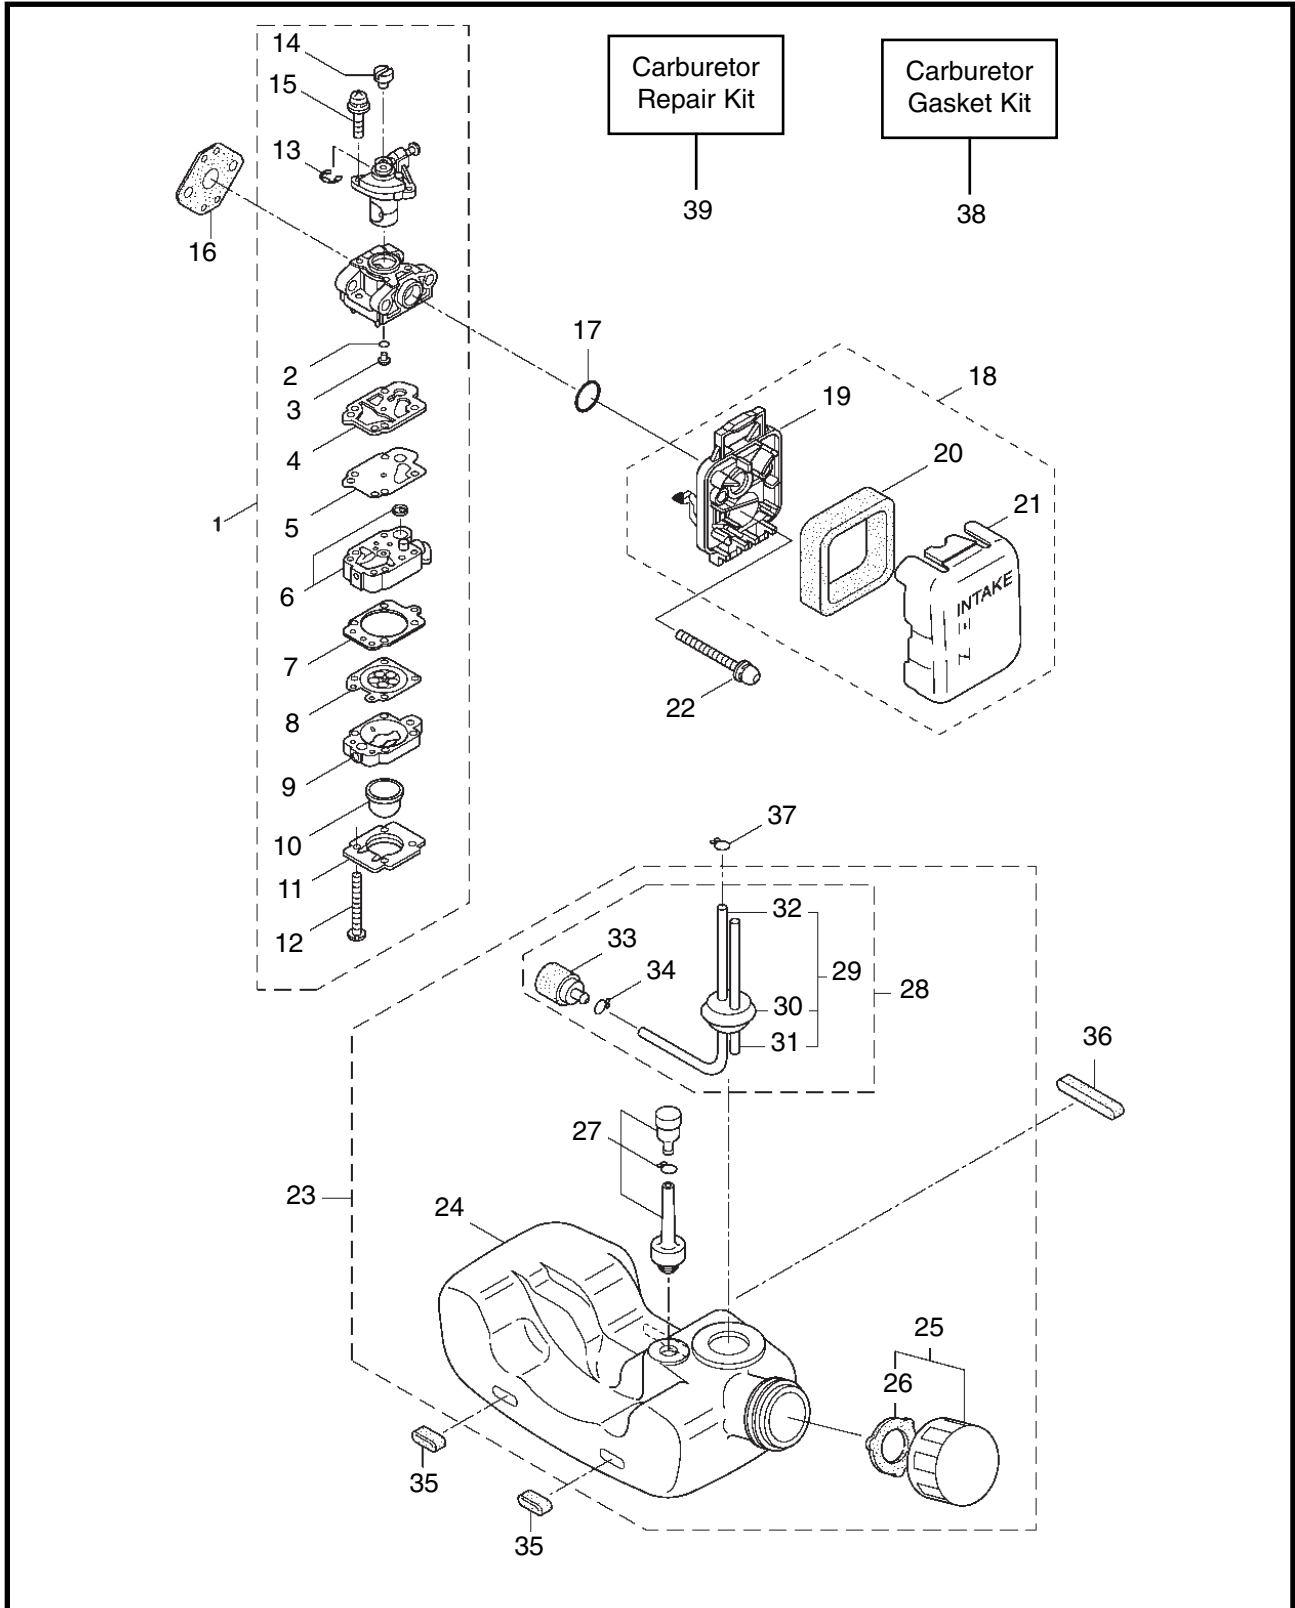

CARBURETOR AND FUEL TANK

REF #	PART #	DESCRIPTION	Q'TY.	NOTES
1	267100	Carburetor Ass'y	1	Incl.2-15
2	261871	O-Ring	1	
3	267358	Main Jet	1	
4	262995	Gasket	1	
5	262994	Fuel Pump Diaphragm	1	
6	263739	Pump Body	1	
7	262993	Gasket	1	
8	261873	Metering Diaphragm	1	
9	262991	Purge Body	1	
10	261874	Primer Bulb	1	
11	262992	Cover Plate	1	
12	262996	Screw	4	
13	261876	E-Ring	1	
14	261658	Swivel	1	
15	264682	Screw	2	
16	261864	Gasket	1	
17	264691	O-Ring	1	
18	266420	Cleaner Ass'y	1	Incl.19-21
19	266433	Housing	1	
20	264695	Filter	1	
21	264709	Cover	1	
22	264016	Cap Screw	2	M5x60
23	268205	Fuel Tank Ass'y	1	Incl.24-34
24	267103	Fuel Tank	1	
25	264784	Fuel Tank Cap Ass'y	1	Incl.26
26	261105	Gasket	1	
27	261696	Breather Ass'y	1	
28	267309	Fuel Pipe Pick-up Ass'y	1	Incl.29-34
29	266955	Fuel Pipe Ass'y	1	Incl.30-32
30	261112	Grommet	1	
31	265469	Fuel Pipe	1	140L
32	263038	Return Pipe	1	3x6x85L
33	264653	Filter Ass'y	1	
34	261117	Clip	1	
35	264318	Pad	2	
36	263824	Pad	1	
37	261117	Clip	1	
38	840298	Carburetor Gasket/Diaphragm kit	1	
39	840295	Carburetor Repair kit	1