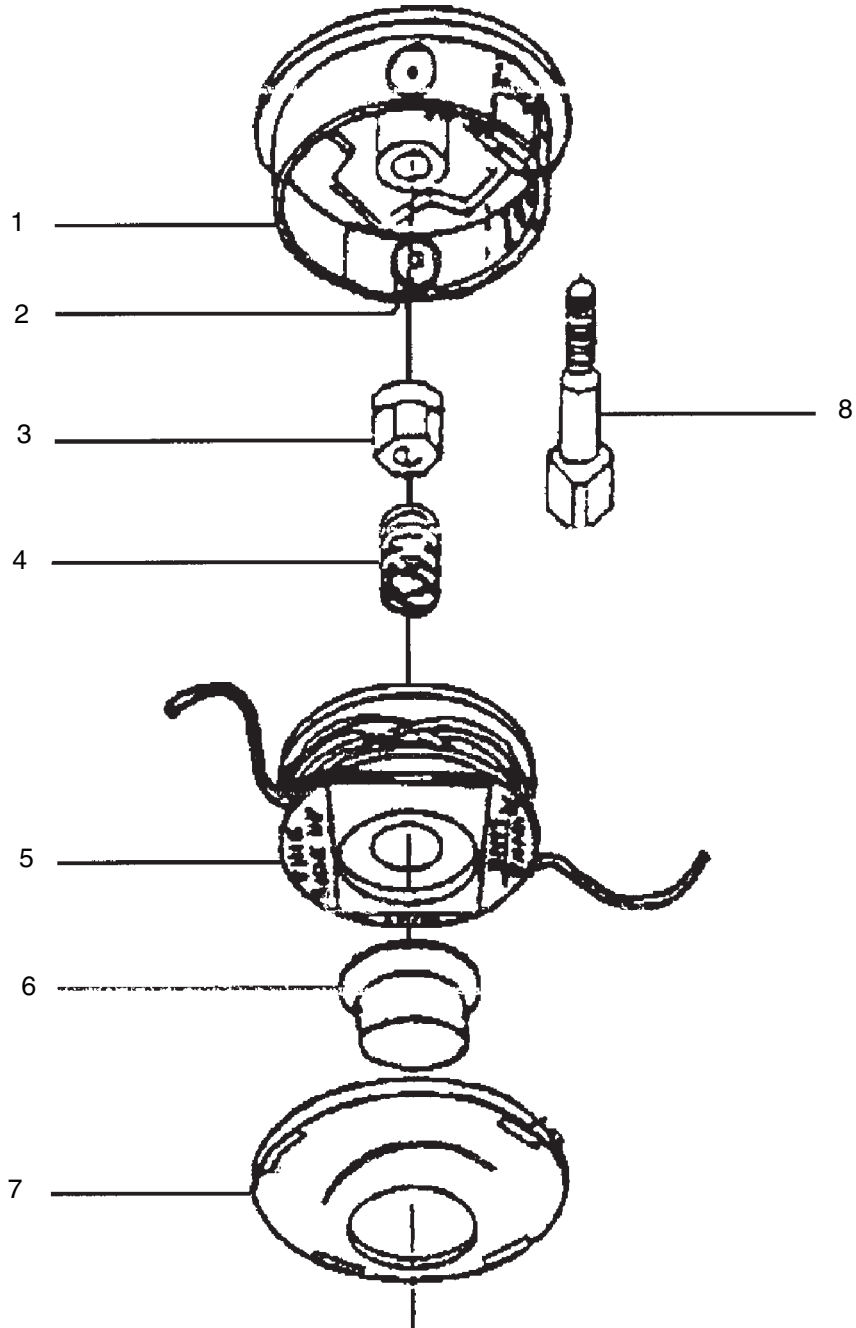

**6** ILLUSTRATED PARTS LIST  
**MC23-SB**

**ENGINE**

Ref #	Part #	Description	Q'ty.	Notes
1	266249	Cylinder	1	New gasket required
2	267178	Gasket	1	
3	267290	Cap Screw	2	M5x20
4	265802	Insulator	1	New gasket required
5	267049	Gasket	1	
6	265924	Cap Screw	2	M5x25
7	267051	Muffler Ass'y	1	Incl. 8-11
8	267052	Muffler Comp.	1	
9	267056	Spark Arrester	1	
10	267053	Tail	1	
11	265107	Cap Screw	2	M4x10
12	266264	Cap Screw	2	M5x50
13	267189	Gasket Comp.	1	
14	261607	Cap Screw	1	M5x16
15	267060	Top Cover Ass'y	1	
16	267177	Screw	1	M5x16
17	265742	Knob	1	
18	267063	Crankcase	1	
19	261491	Bearing	2	#6001C3
20	262198	Oil Seal	1	ISCD12287
21	261386	Oil Seal	1	ISCD12227
22	055185	Snap Ring	1	#28
23	261612	Cap Screw	3	M5x30
24	266467	Piston	1	
25	264891	Piston Ring	2	(2)required
26	261036	Piston Pin	1	
27	263957	Needle Bearing	1	KTV81112EG01 B2
28	261576	Piston Pin Retainer	2	
29	267193	Crankshaft/Conn.Rod Ass'y	1	
30	268439	Clutch Ass'y	1	Incl. 31,32
31	264026	Clutch Shoe	2	(2)Required
32	264028	Clutch Spring	1	
33	264505	Bolt	2	
34	261189	Washer	2	6x16.5xt1.2
35	261777	Wave Washer	2	
36	267080	Fan Cover	1	
37	261250	Cap Screw	4	M5x20
38	269806	Rotor/Fan	1	
39	280268	Ignition Coil Ass'y	1	Incl. 40-45

# 4" TAP CUTTING HEAD (840466)

<b>REF #</b>	<b>PART #</b>	<b>DESCRIPTION</b>	<b>Q'TY.</b>	<b>NOTES</b>
1	840520	Housing	1	
2	840404	Eyelets	1	
3	840519	Nut	1	
4	840424	Spring	1	
5	840891	Spool with line	1	
6	840422	Button	1	
7	840523	Cover	1	
8	840519	Nut	1	