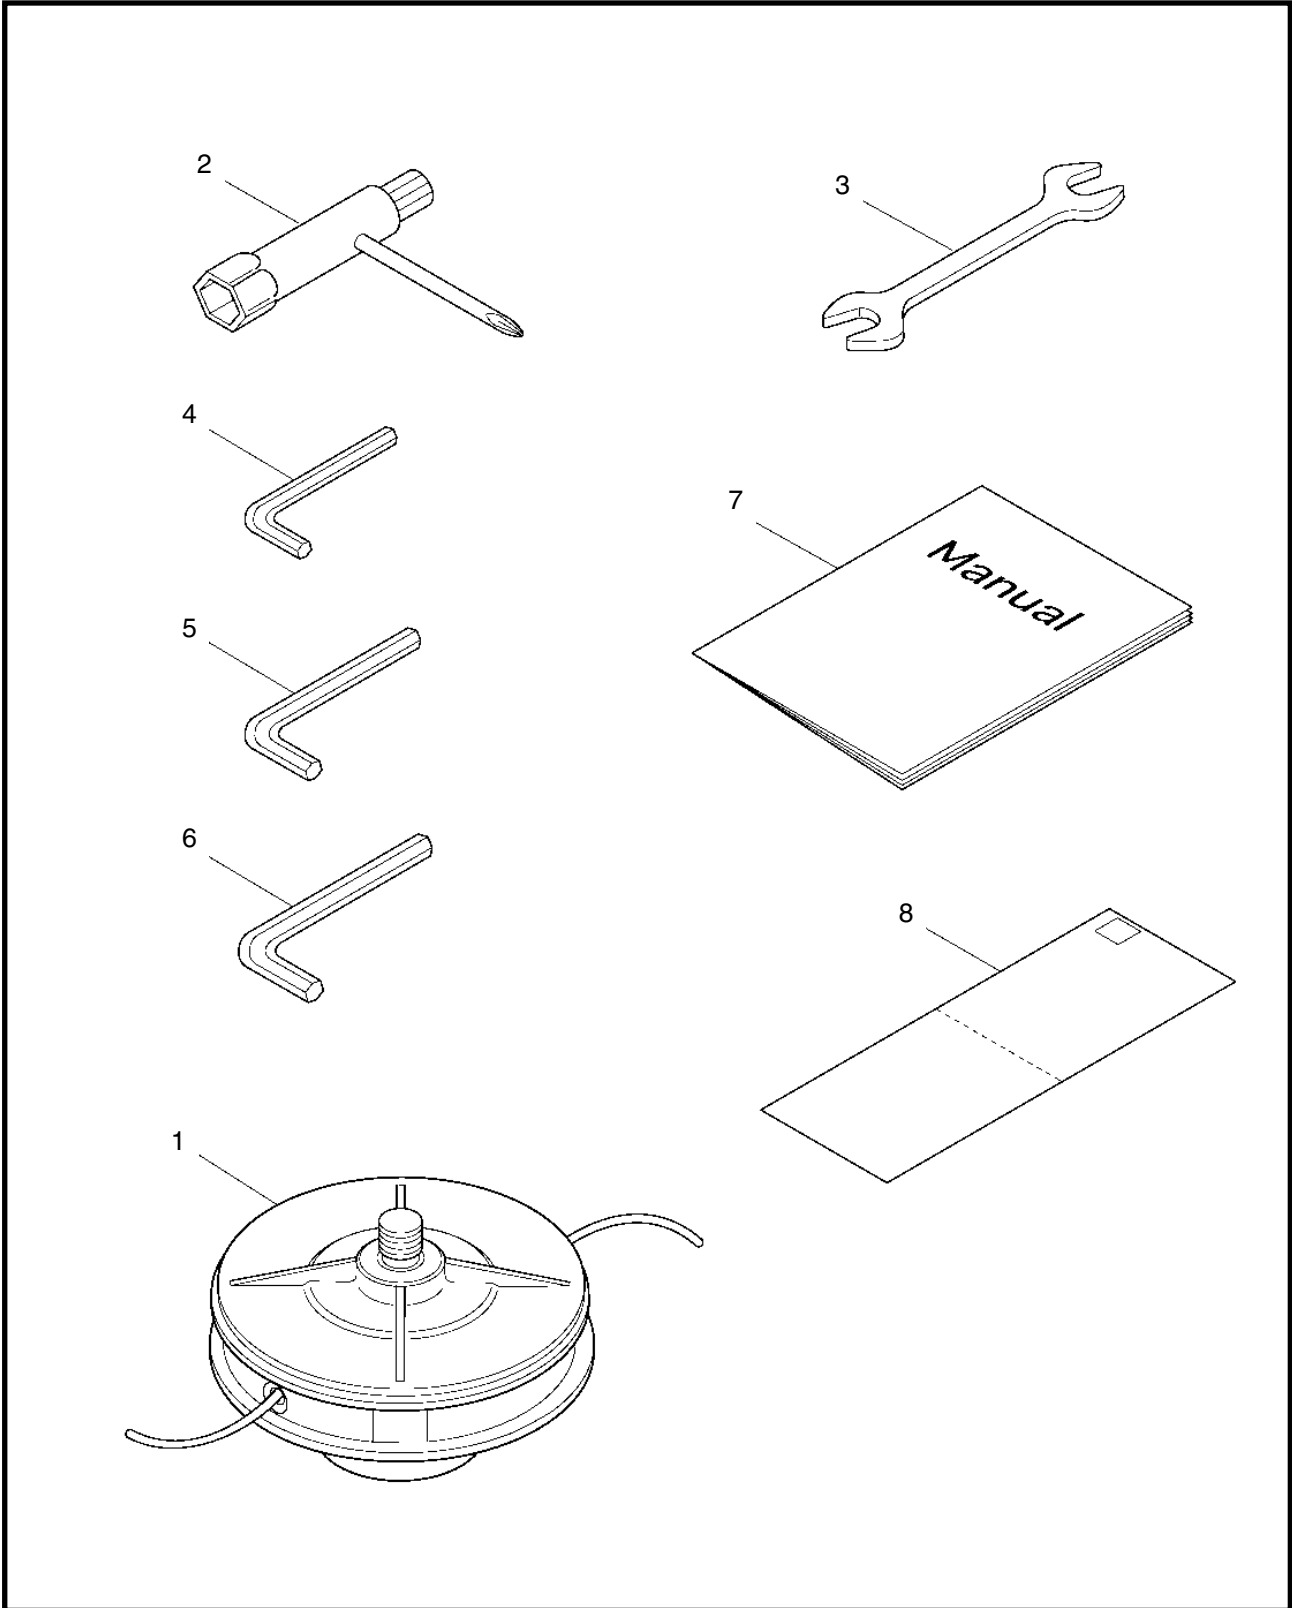

ACCESSORIES

REF #	PART #	DESCRIPTION	Q'TY.	NOTES
1	840466	Semi-Auto Head (L)	1	
2	210418	Box Spanner	1	
3	022865	Double Ended Wrench	1	8X10
4	219431	Wrench	1	
5	219432	Wrench	1	
6	219433	Wrench	1	
7	226415	Instruction Manual	1	
8	222945	Warranty Card	1