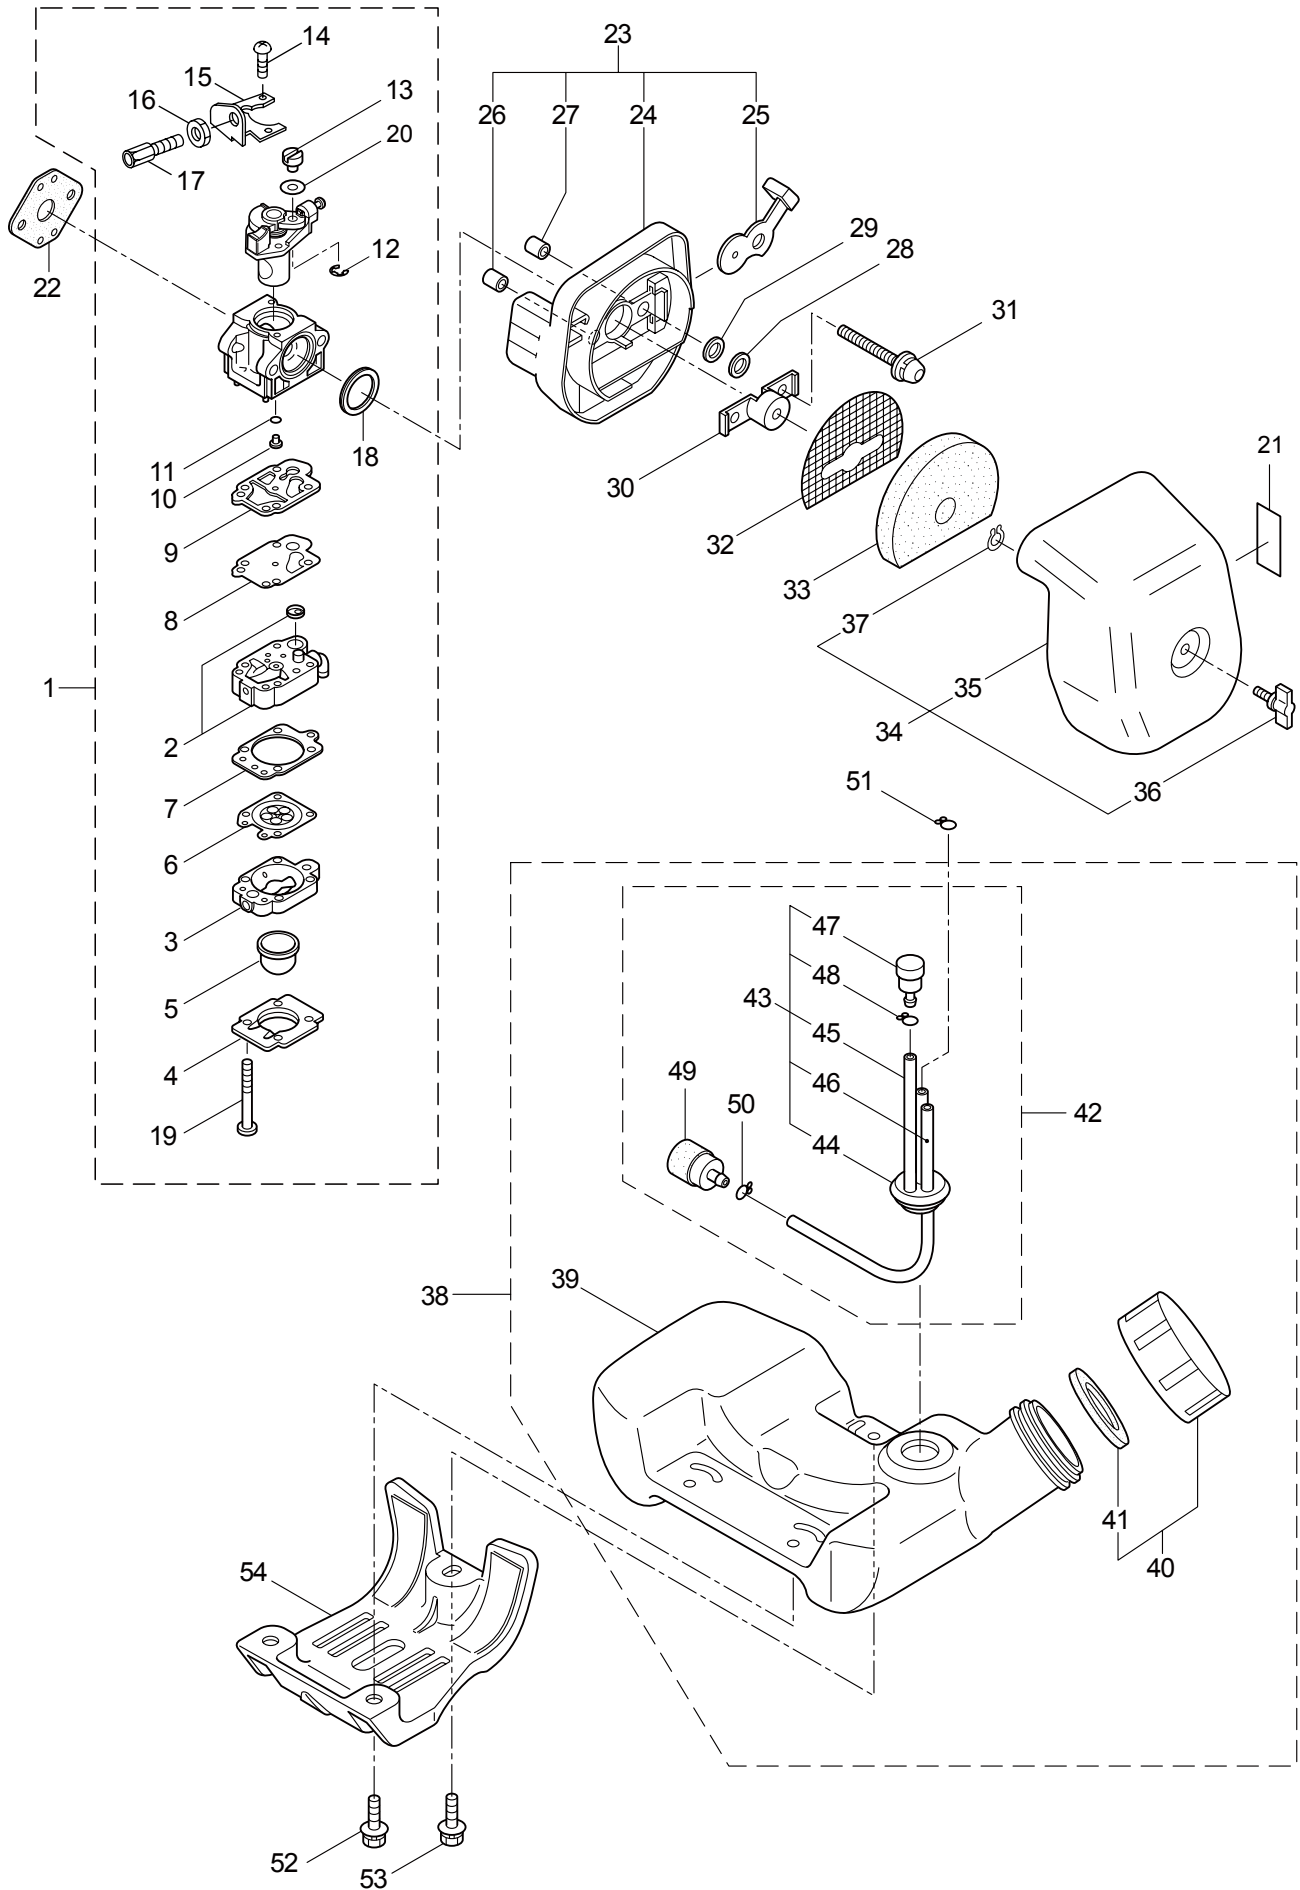

4. MC2321-SB
CARBURETOR, FUEL TANK

Ref. No.	Part No.	Part Name	Q'ty	Remarks
4-1	282331	Carburetor Ass'y	1	Incl.2-20
4-2	264155	Pump Body	1	
4-3	262991	Purge Body	1	
4-4	262992	Cover Plate	1	
4-5	261874	Primer Bulb	1	
4-6	283905	Diaphragm, Metering	1	
4-7	262993	Gasket	1	
4-8	262994	Diaphragm,Fuel Pump	1	
4-9	282576	Gasket	1	
4-10	268574	Main Jet	1	
4-11	261871	O-Ring	1	
4-12	261876	E-Ring	1	
4-13	261658	Swivel	1	
4-14	261875	Screw	2	
4-15	264677	Bracket	1	
4-16	261878	Nut	1	
4-17	263994	Adapter	1	
4-18	261657	Packing	1	
4-19	262996	Screw	4	
4-20	264678	Washer	1	
4-21	261352	Label	1	Choke
4-22	261864	Gasket	1	
4-23	268055	Air Filter Case Ass'y	1	Incl.24-27
4-24	268056	Air Filter Case	1	
4-25	268057	Valve	1	
4-26	268157	Sleeve	1	5.5x7.1x6L
4-27	268412	Sleeve	1	5.5x7.1x6.6L
4-28	263345	Packing	1	7.2x11xt1.3
4-29	263942	Washer	1	7.2x12xt0.15
4-30	263815	Stay	1	
4-31	264016	Cap Screw	2	M5x60
4-32	265026	Screen	1	
4-33	265027	Foam Element	1	
4-34	268058	Air Filter Cover Ass'y	1	Incl.35-37
4-35	268059	Air Filter Cover	1	
4-36	281438	Knob	1	
4-37	261734	Snap Ring	1	#5
4-38	281711	Fuel Tank Assy	1	Incl.39-50
4-39	281445	Fuel Tank	1	
4-40	269201	Fuel Tank Cap Ass'y	1	Incl.41
4-41	269377	Gasket	1	
4-42	282334	Fuel Pipe Pick-up Ass'y	1	Incl.43-50
4-43	282335	Fuel Pipe Ass'y	1	Incl.44-48
4-44	268065	Grommet	1	
4-45	282337	Return Pipe	1