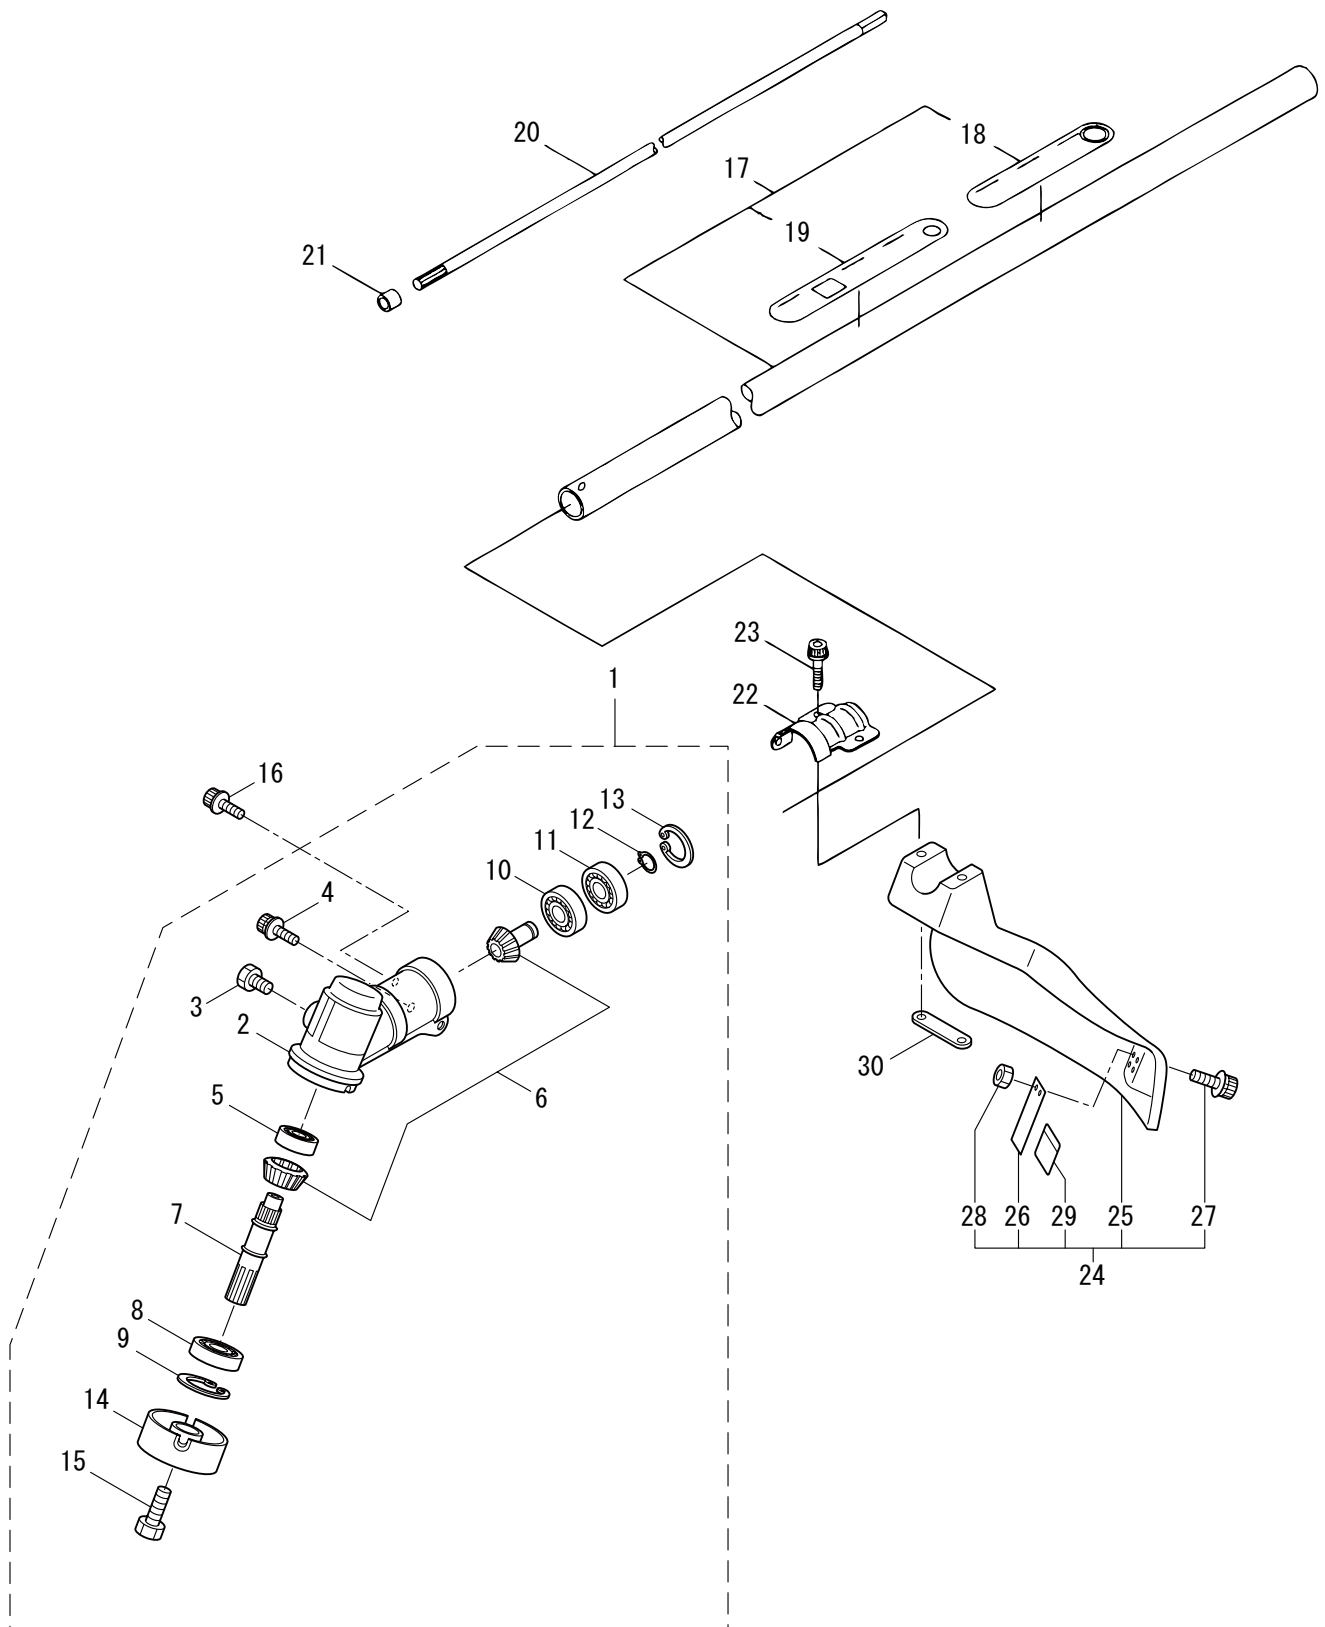

2. MC2321-SB
GEARCASE, SAFETY COVER

Ref. No.	Part No.	Part Name	Q'ty	Remarks
2-1	225959	Gearcase Ass'y	1	Incl.2-15
2-2	225960	Gearcase	1	
2-3	089884	Bolt	1	M8x10
2-4	261246	Cap Screw	1	M5x25
2-5	210554	Bearing	1	#608
2-6	227106	Gear Set	1	
2-7	215762	Blade Shaft	1	
2-8	212999	Bearing	1	#6001 2RK
2-9	055185	Snap Ring	1	#28
2-10	210560	Bearing	1	#609
2-11	140268	Bearing	1	#609Z
2-12	140269	Snap Ring	1	WR9
2-13	140270	Snap Ring	1	#24
2-14	222890	Boss Adapter	1	
2-15	221998	Bolt	1	M8x12,Counterclockwise
2-16	261233	Cap Screw	1	M5x12
2-17	220086	Driveshaft Tube Ass'y	1	Incl.18,19
2-18	221501	Label	1	Warning
2-19	221502	Label	1	Caution
2-20	216090	Driveshaft	1	749L
2-21	216079	Stopper	1	
2-22	225962	Bracket	1	
2-23	261612	Cap Screw	2	M5x30
2-24	226300	Safety Cover Ass'y	1	Incl.25-29
2-25	225961	Safety Cover	1	
2-26	222900	String Cutter	1	
2-27	227817	Bolt	2	M5x12
2-28	089846	Nut	2	M5
2-29	212972	String Cutter Cover	1	
2-30	225963	Threaded Bracket	1	