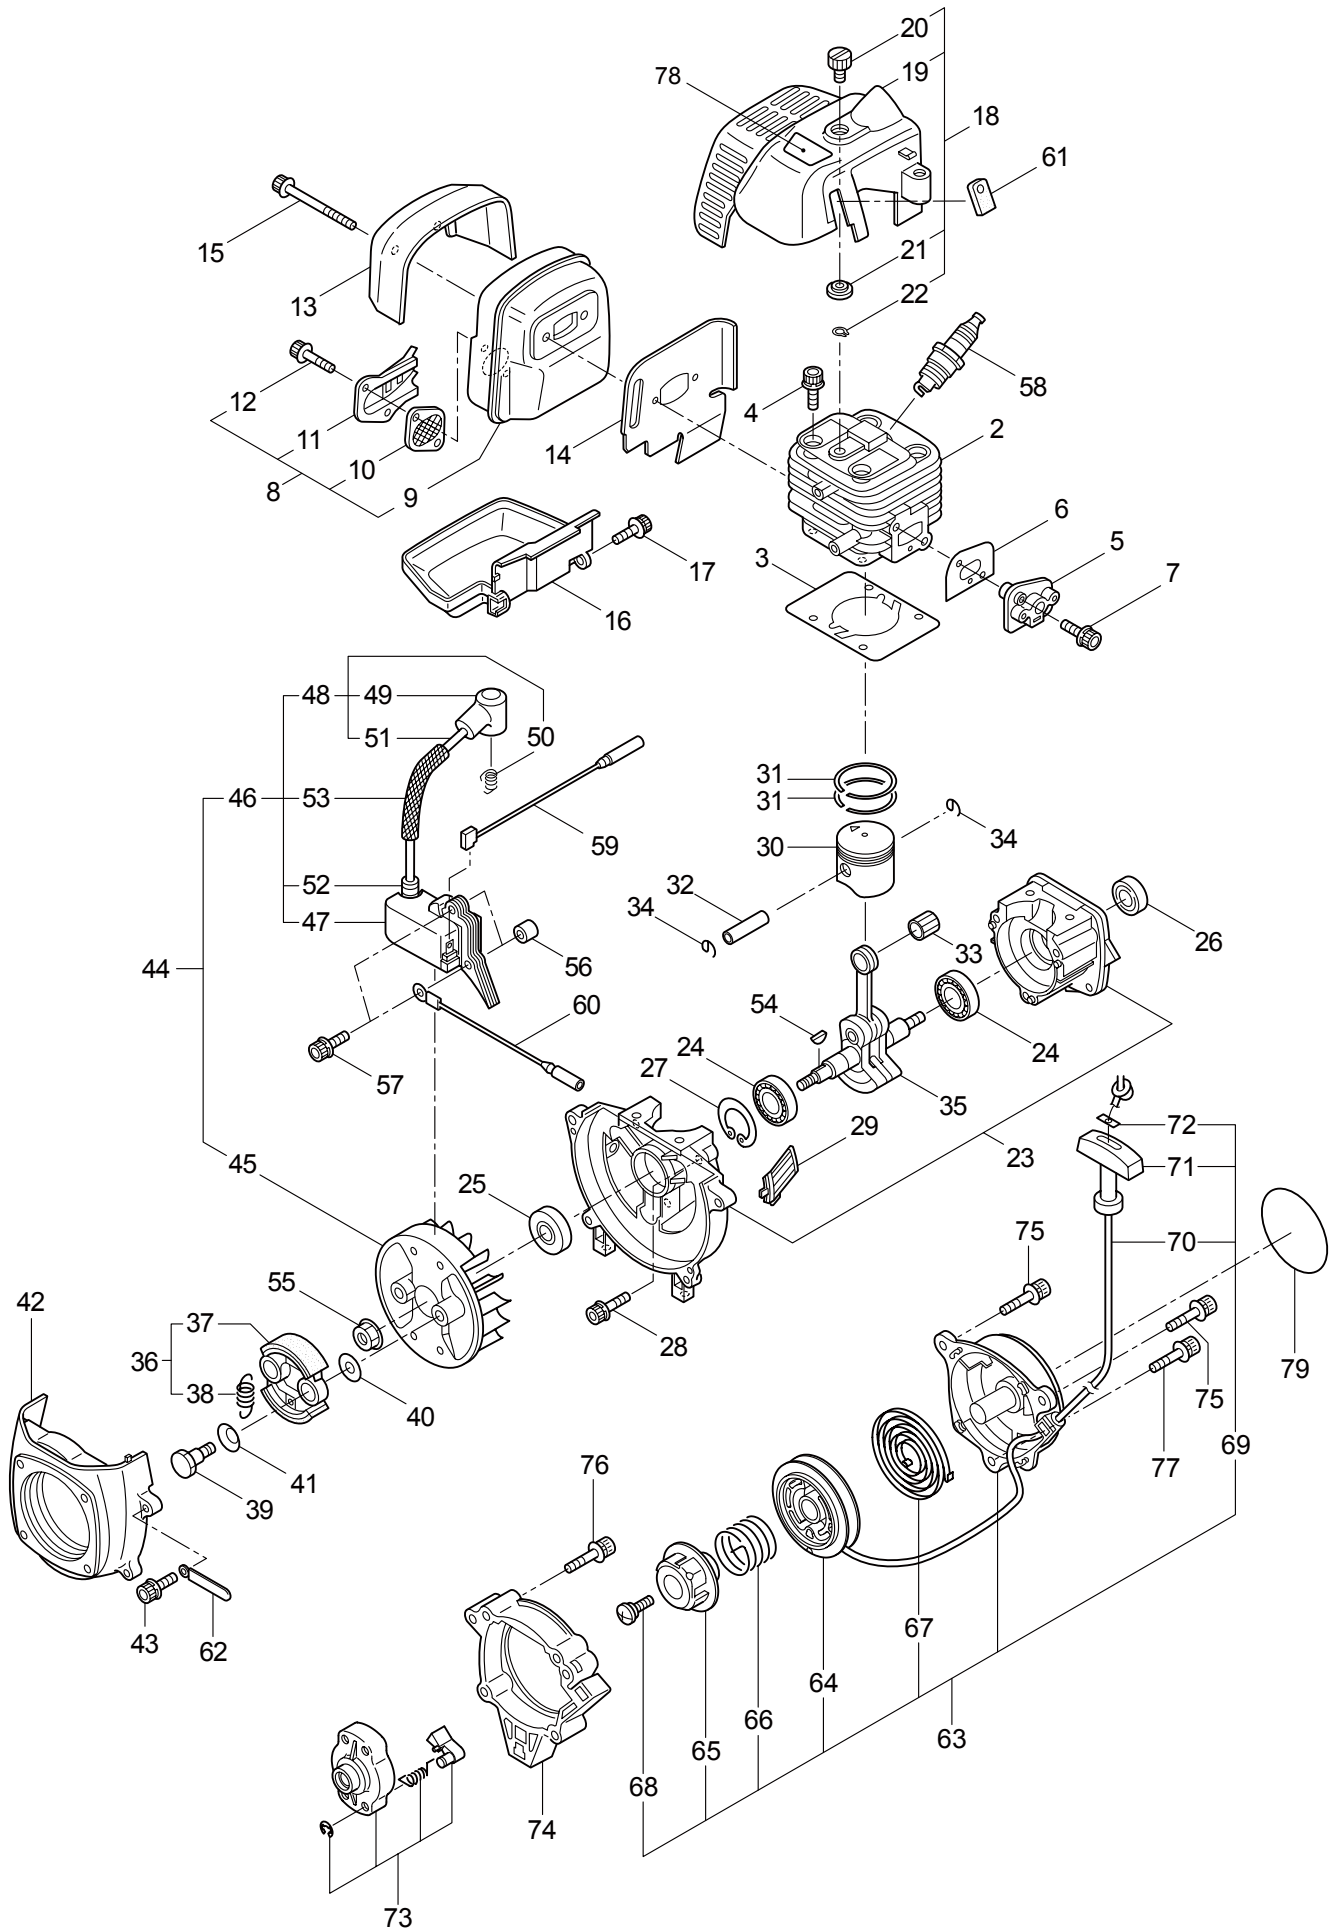

2. MC2321-SB
GEARCASE, SAFETY COVER

Ref. No.	Part No.	Part Name	Q'ty	Remarks
2-1	225959	Gearcase Ass'y	1	Incl.2-15
2-2	225960	Gearcase	1	
2-3	089884	Bolt	1	M8x10
2-4	261246	Cap Screw	1	M5x25
2-5	210554	Bearing	1	#608
2-6	227106	Gear Set	1	
2-7	215762	Blade Shaft	1	
2-8	212999	Bearing	1	#6001 2RK
2-9	055185	Snap Ring	1	#28
2-10	210560	Bearing	1	#609
2-11	140268	Bearing	1	#609Z
2-12	140269	Snap Ring	1	WR9
2-13	140270	Snap Ring	1	#24
2-14	222890	Boss Adapter	1	
2-15	221998	Bolt	1	M8x12,Counterclockwise
2-16	261233	Cap Screw	1	M5x12
2-17	220086	Driveshaft Tube Ass'y	1	Incl.18,19
2-18	221501	Label	1	Warning
2-19	221502	Label	1	Caution
2-20	216090	Driveshaft	1	749L
2-21	216079	Stopper	1	
2-22	225962	Bracket	1	
2-23	261612	Cap Screw	2	M5x30
2-24	226300	Safety Cover Ass'y	1	Incl.25-29
2-25	225961	Safety Cover	1	
2-26	222900	String Cutter	1	
2-27	227817	Bolt	2	M5x12
2-28	089846	Nut	2	M5
2-29	212972	String Cutter Cover	1	
2-30	225963	Threaded Bracket	1	

3. MC2321-SB ENGINE

Ref. No.	Part No.	Part Name	Q'ty	Remarks
3-46	281705	Ignition Coil Ass'y	1	Incl.47-53
3-47	281706	Coil	1	
3-48	281707	Spark Plug Wire Ass'y	1	Incl.49-51
3-49	261074	Plug Boot	1	
3-50	261075	Connector	1	
3-51	281709	Spark Plug Wire	1	
3-52	261072	Cap	1	
3-53	268584	Insulator	1	140L
3-54	261076	Woodruff Key	1	3x10
3-55	261417	Nut,Rotor	1	M8
3-56	280381	Spacer	2	
3-57	261256	Cap Screw	2	M4x25
3-58	261200	Spark Plug	1	NGK BPM6Y
3-59	263804	Wire,Coil Ground	1	
3-60	268044	Lead	1	
3-61	269189	Grommet	1	
3-62	264588	Clamp	1	
3-63	283477	Recoil Ass'y	1	Incl.64-72
3-64	283504	Reel	1	
3-65	283505	Cam Plate	1	
3-66	283506	Spring	1	
3-67	280931	Spiral Spring	1	
3-68	267213	Screw	1	
3-69	283578	Starter Rope Ass'y	1	Incl.70-72
3-70	283579	Starter Rope	1	
3-71	261725	Starter Grip	1	
3-72	283511	Rope Stopper	1	
3-73	283575	Starter Pawl Ass'y	1	
3-74	284698	Adapter Ass'y	1	
3-75	283391	Cap Screw	2	M4x20
3-76	265726	Cap Screw	4	M4x16
3-77	282096	Cap Screw	1	M4x16
3-78	282558	Label	1	
3-79	282340	Label	1	CER230