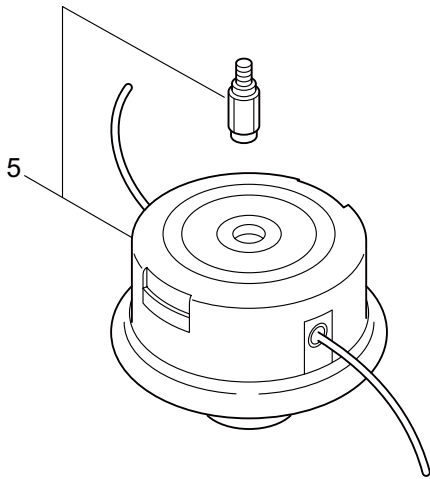

5. MC2321-SB
ACCESSORIES

Ref. No.	Part No.	Part Name	Q'ty	Remarks
5-1	210418	Box Spanner	1	13x19x(+)
5-2	219431	Wrench	1	3mm
5-3	219432	Wrench	1	4mm
5-4	219433	Wrench	1	5mm
5-5	840781	Semi-Auto Head (L/R), 4	1	
5-6	228242	Instruction Manual	1	MC2321/3021-SB