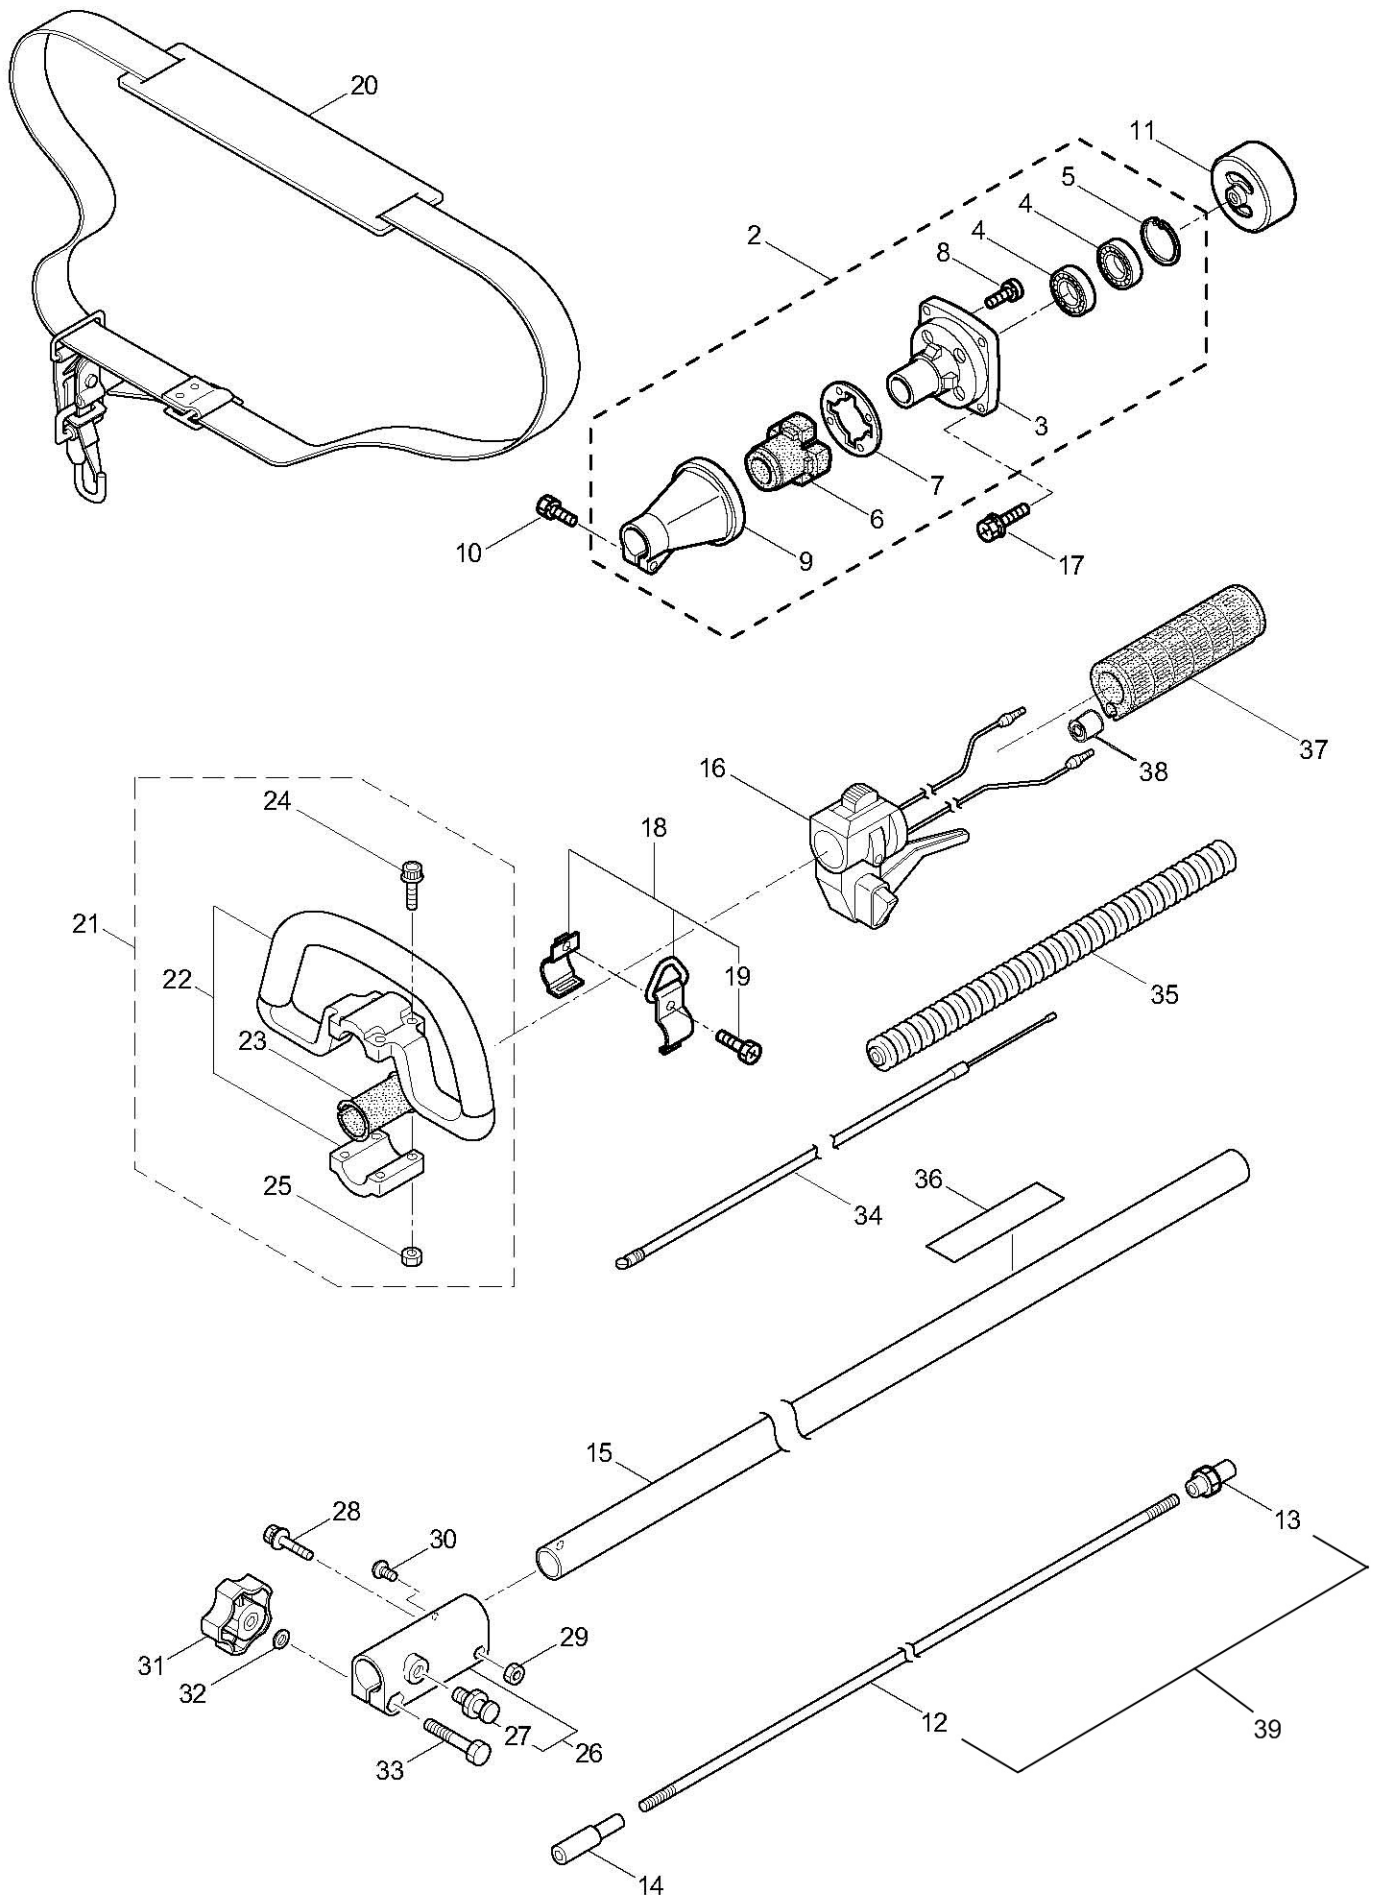

1. MC2321-SB
DRIVESHAFT ASSEMBLY

Ref. No.	Part No.	Part Name	Q'ty	Remarks
1-1	363486	MC2321-SB	1	MUS49
1-2	215512	Clutch Case Ass'y	1	Incl.3-9
1-3	214592	Bearing Case	1	
1-4	214161	Bearing	2	#6000ZZ
1-5	054676	Snap Ring	1	#26
1-6	214162	Buffer	1	
1-7	214163	Washer	1	
1-8	092033	Screw	4	M5x15
1-9	214593	Driveshaft Tube Adapter	1	
1-10	261246	Cap Screw	1	M5x25
1-11	054677	Clutch Drum	1	
1-12	219084	Driveshaft	1	
1-13	211464	Upper Adapt	1	
1-14	215276	Lower Adapt	1	
1-15	219085	Driveshaft Tube	1	
1-16	221465	Throttle Trigger	1	
1-17	261250	Cap Screw	4	M5x20
1-18	054691	Hanging Bracket Ass'y	1	Incl. 19
1-19	089738	Bolt	1	M5x15
1-20	220533	Hanging Strap Ass'y	1	
1-21	215601	Loop Handle Ass'y	1	Incl.22-25
1-22	214982	Loop Handle	1	
1-23	213171	Packing	1	
1-24	215608	Cap Screw	4	M5x30x16
1-25	089846	Nut	4	M5
1-26	219490	Shaft Coupler Ass'y	1	Incl.27
1-27	217171	Plunger Ass'y	1	
1-28	215351	Cap Screw	1	M5x25
1-29	089846	Nut	1	M5
1-30	219087	Cap Screw	1	M5x10
1-31	219088	Clamping Knob Ass'y	1	
1-32	550131	Washer	1	M8
1-33	089976	Bolt	1	M8x45
1-34	213444	Throttle Cable	1	340L
1-35	213548	Plastic Tube	1	#10x200L
1-36	228240	Label	1	MC2321-SB
1-37	215532	Shaft Grip	1	
1-38	214083	Outer Guide	1	
1-39	840601	Driveshaft and Upper Adapter	1	Incl. 12,13