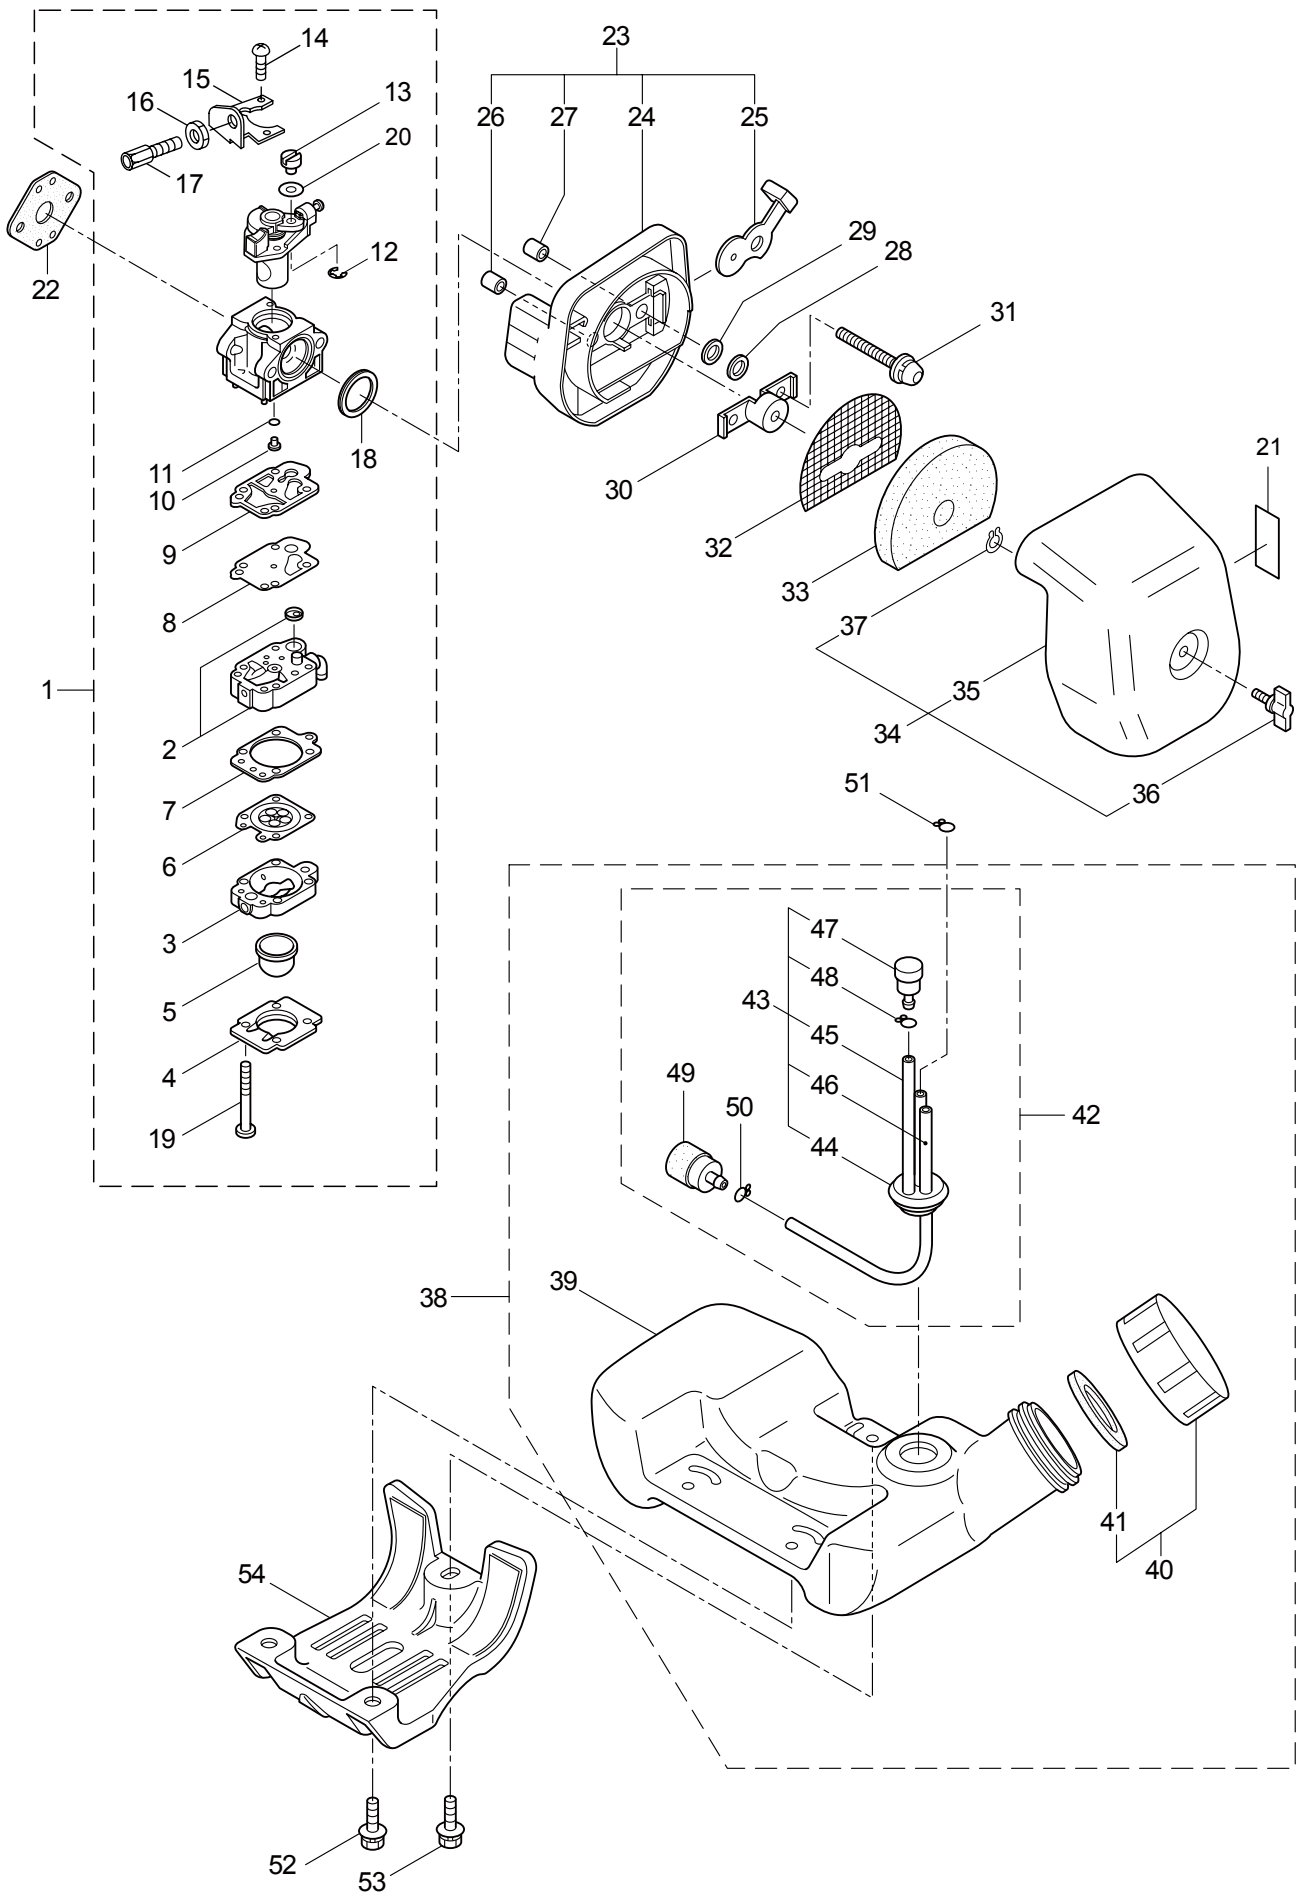

4. MC2321-SB
CARBURETOR, FUEL TANK

Ref. No.	Part No.	Part Name	Q'ty	Remarks
4-46	282501	Fuel Pipe	1	150L
4-47	261590	Breather	1	
4-48	261117	Clip	1	
4-49	264653	Filter Ass'y	1	
4-50	261117	Clip	1	
4-51	261117	Clip	1	
4-52	281714	Cap Screw	2	M5x20
4-53	281715	Cap Screw	1	M5x20
4-54	281447	Stand	1