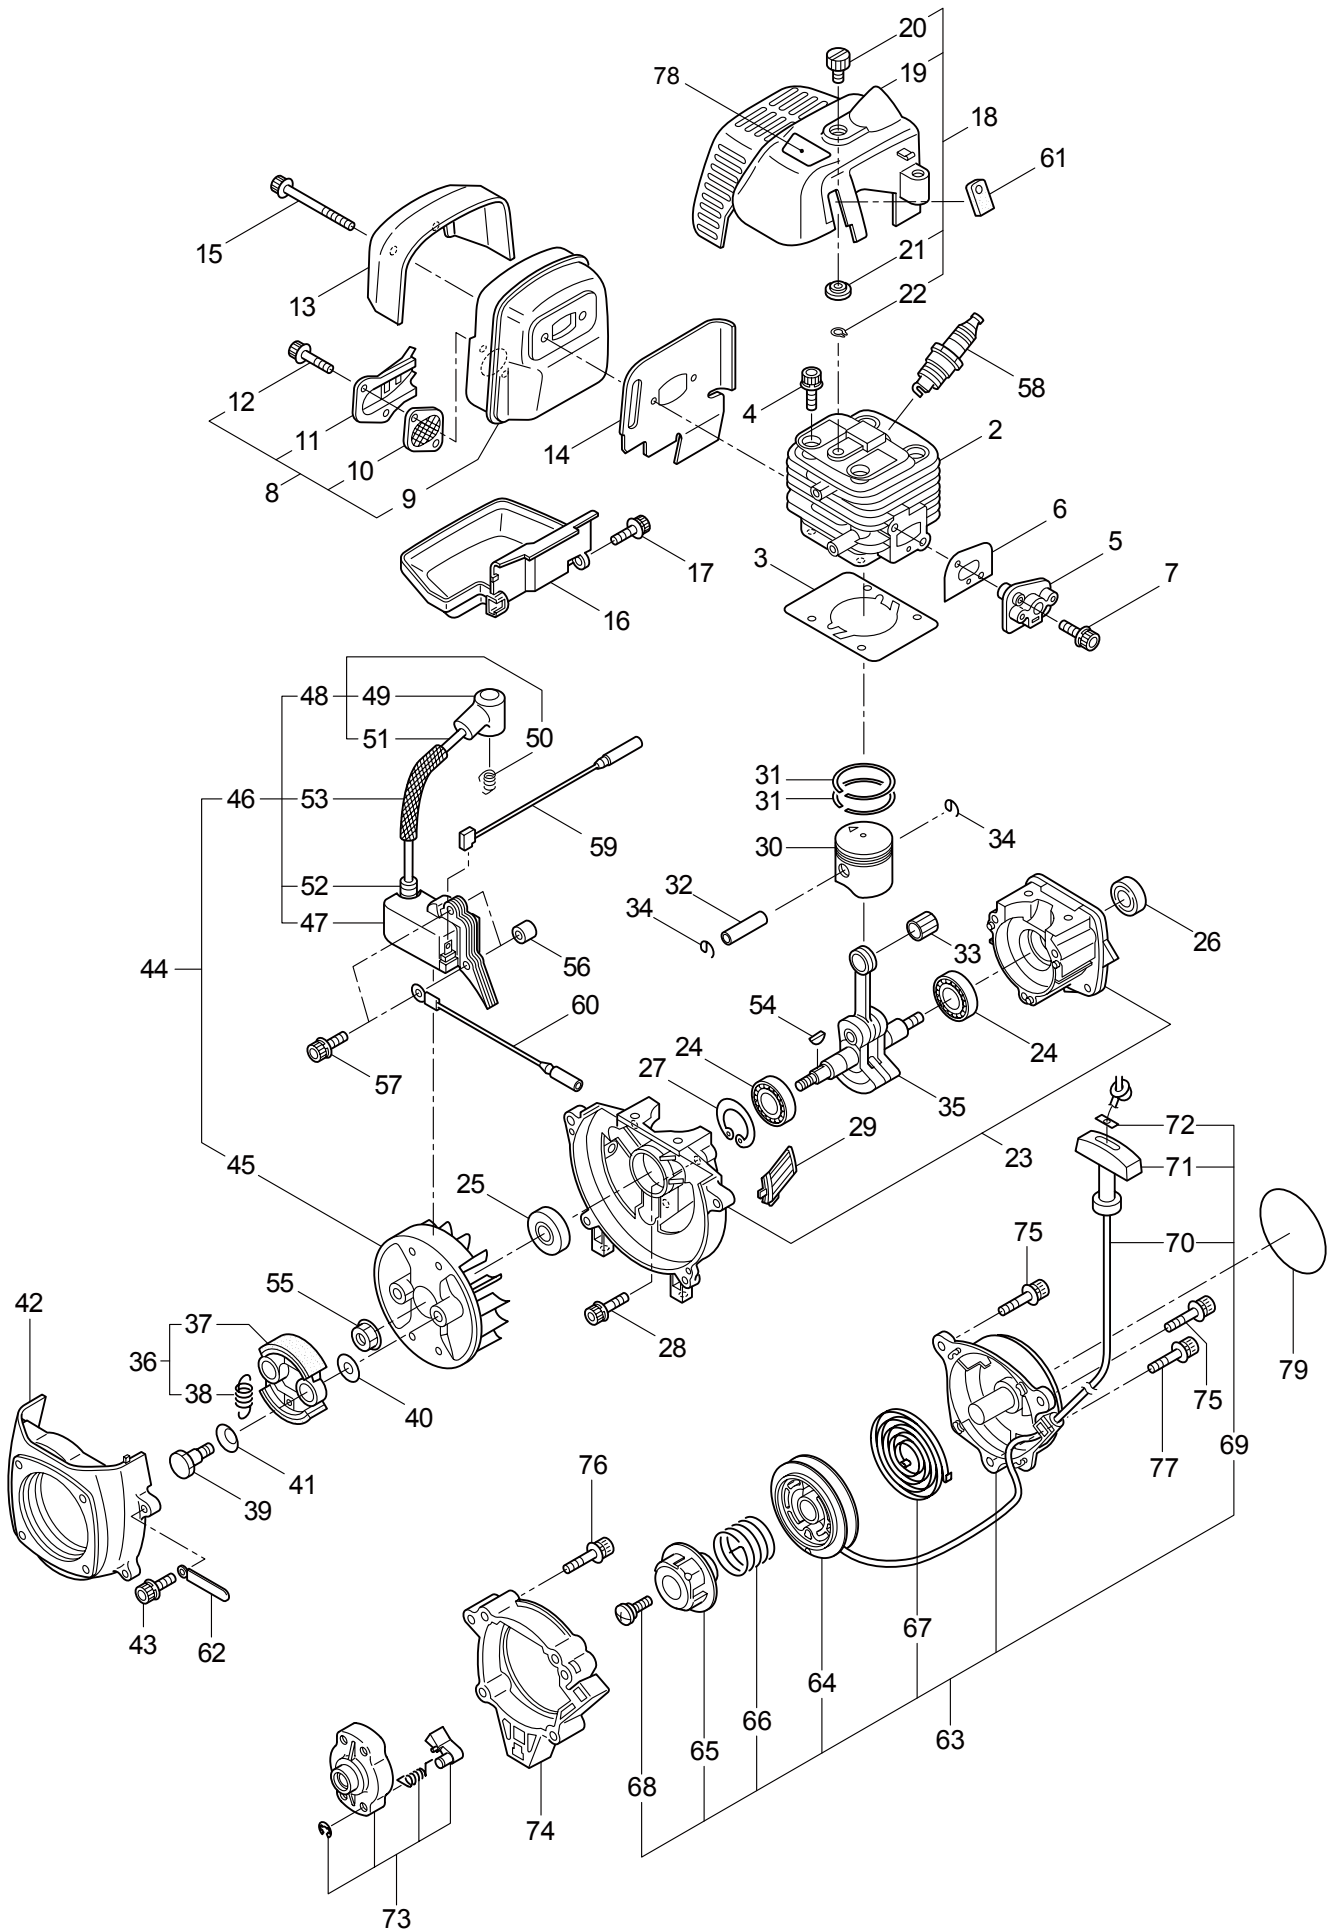

3.MC2321-SB
ENGINE

Ref. No.	Part No.	Part Name	Q'ty	Remarks
3-2	282165	Cylinder	1	
3-3	282339	Gasket	1	
3-4	261250	Cap Screw	4	M5x20
3-5	269144	Insulator	1	New gasket required
3-6	267049	Gasket	1	
3-7	265924	Cap Screw	2	M5x25
3-8	282208	Muffler Ass'y	1	Incl.9-12
3-9	282209	Muffler Comp.	1	
3-10	267056	Spark Arrester	1	
3-11	268171	Muffler Tail	1	
3-12	265107	Cap Screw	2	M4x10
3-13	268461	Holder	1	
3-14	281440	Gasket	1	
3-15	266402	Cap Screw	2	M5x55
3-16	281446	Under Cover	1	
3-17	267191	Cap Screw	1	M5x16
3-18	281716	Top Cover Ass'y	1	Incl.19-22
3-19	281444	Top Cover	1	
3-20	261018	Knob	1	
3-21	261020	Spacer	1	
3-22	261734	Snap Ring	1	#5
3-23	268026	Crankcase	1	
3-24	280488	Bearing	2	PPL 6001
3-25	261492	Oil Seal	1	ISCD12287
3-26	261386	Oil Seal	1	ISCD12227
3-27	055185	Snap Ring	1	#28
3-28	261612	Cap Screw	3	M5x30
3-29	281442	Screen	1	
3-30	268032	Piston	1	
3-31	282177	Piston Ring	2	
3-32	261036	Piston Pin	1	
3-33	263957	Bearing, Needle	1	KTV81112EG01 B2
3-34	261576	Clip,Piston	2	
3-35	268187	Crankshaft/Conn.Rod Ass'y	1	
3-36	267327	Clutch Ass'y	1	Incl.37,38
3-37	267342	Clutch Shoe	2	(2)required
3-38	267345	Spring,Clutch	1	
3-39	264505	Bolt	2	
3-40	261189	Washer	2	6x16.5x1.2
3-41	261777	Wave Washer	2	
3-42	281443	Fan Cover	1	
3-43	261250	Cap Screw	4	M5x20
3-44	281704	Magneto Ass'y	1	Incl.45-53
3-45	268039	Rotor/Fan	1