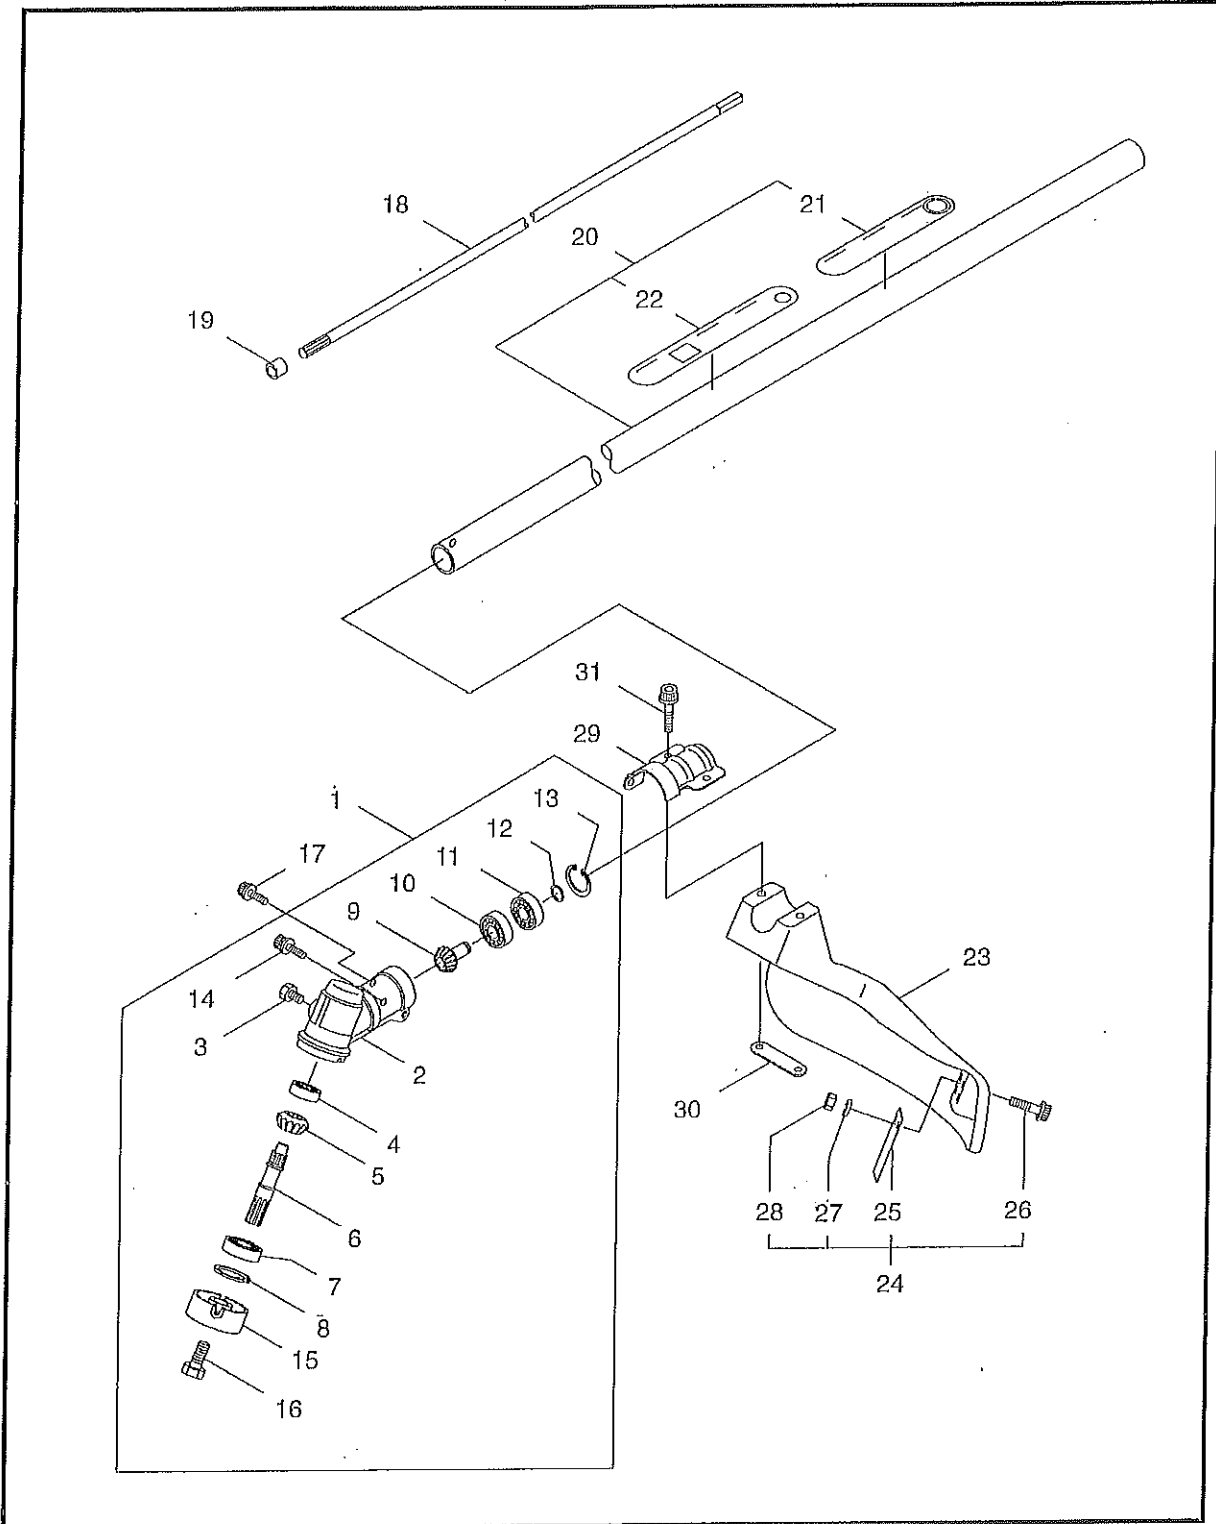

MARUYAMA

ILLUSTRATED PARTS LIST

MC-SB

MULTICUTTER ATTACHMENT

MC-SB
MULTICUTTER ATTACHMENT

Maruyama. *E x t r a o r d i n a r y .*

ILLUSTRATED PARTS LIST

MC-SB

MARUYAMA
COMMERCIAL OUTDOOR POWER EQUIPMENT

| REF # | PART # | DESCRIPTION | Q'TY. | NOTES |
|-------|--------|-----------------------|-------|------------------------|
| 1 | 225959 | Gearcase Ass'y | 1 | Incl.2-16 |
| 2 | 225960 | Gearcase | 1 | |
| 3 | 089884 | Bolt | 1 | M8x10 |
| 4 | 210554 | Bearing | 1 | #608 |
| 5 | 225806 | Gear | 1 | |
| 6 | 215762 | Blade Shaft | 1 | |
| 7 | 212999 | Bearing | 1 | #6001 2RK |
| 8 | 055185 | Snap Ring | 1 | |
| 9 | 225808 | Pinion Gear | 1 | |
| 10 | 210560 | Bearing | 1 | #609 |
| 11 | 217042 | Bearing | 1 | #609Z |
| 12 | 140269 | Snap Ring | 1 | |
| 13 | 140270 | Snap Ring | 1 | |
| 14 | 261246 | Cap Screw | 1 | M5x25 |
| 15 | 222890 | Boss Adapter | 1 | |
| 16 | 221998 | Bolt | 1 | M8x12,Counterclockwise |
| 17 | 261233 | Cap Screw | 1 | M5x12 |
| 18 | 216090 | Driveshaft | 1 | |
| 19 | 216079 | Stopper | 1 | |
| 20 | 220086 | Driveshaft Tube Ass'y | 1 | Incl.21,22 |
| 21 | 221501 | Label | 1 | Warning |
| 22 | 221502 | Label | 1 | Caution |
| 23 | 225961 | Safety Cover | 1 | |
| 24 | 226062 | String Cutter Ass'y | 1 | Incl.25-28 |
| 25 | 222900 | String Cutter | 1 | |
| 26 | 261233 | Cap Screw | 2 | M5x12 |
| 27 | 089901 | Spring Washer | 2 | M5 |
| 28 | 089846 | Nut | 2 | M5 |
| 29 | 225962 | Bracket | 1 | |
| 30 | 225963 | Threaded Bracket | 1 | |
| 31 | 261612 | Cap Screw | 2 | M5x30 |