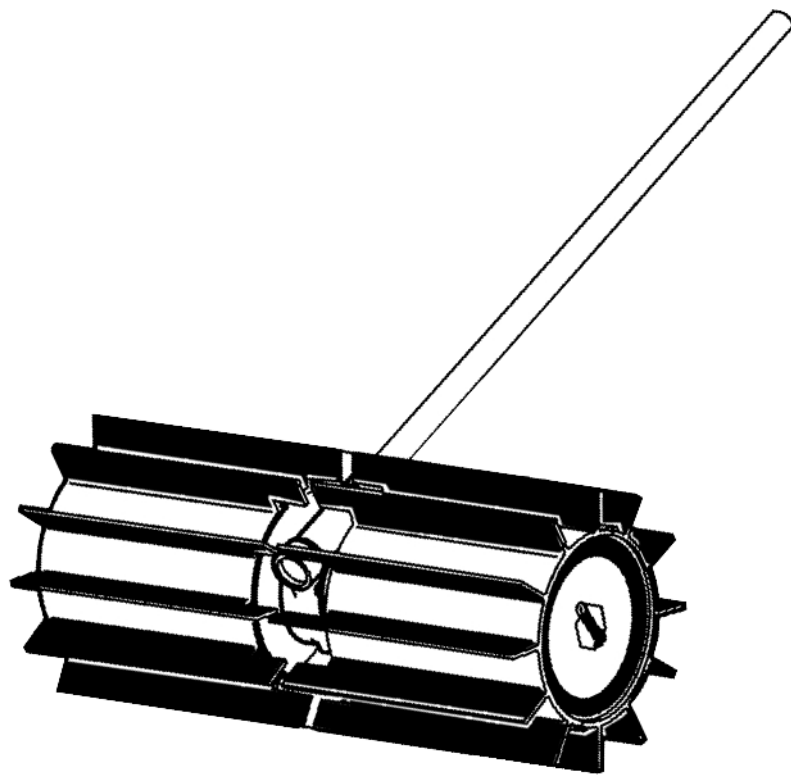

Is Your Product Registered?

Contact your Dealer to verify.

Warranties are based on Registrations and reduced to 1 year without
Registration.

MARUYAMA

ILLUSTRATED PARTS LIST

MC-LS

LANDSCAPE SWEEPER

MC-LS
LANDSCAPE SWEEPER
PART 845439 - REV02/04

Maruyama. *E x t r a o r d i n a r y .*

2 ILLUSTRATED PARTS LIST
MC-LS

MAIN BODY

REF #	PART #	DESCRIPTION	Q'TY.	NOTES
1	840450	Gearcase	1	
2	840326	Clevis Pin	2	
3	840325	Hitch Pin	2	
4	840324	Cotter Pin	2	
5	840323	Drum Axle	2	
6	840321	Drum Hub	4	
7	840322	Belt Clip	12	
8	840320	Belt	4	
9	221502	Label	1	
10	840448	Tube Protector	1	
11	216090	Driveshaft	1	
12	216079	Stopper	1	
13	226509	Driveshaft Housing	1	
14	221501	Caution Label	1	
15	840449	Spacer	1	