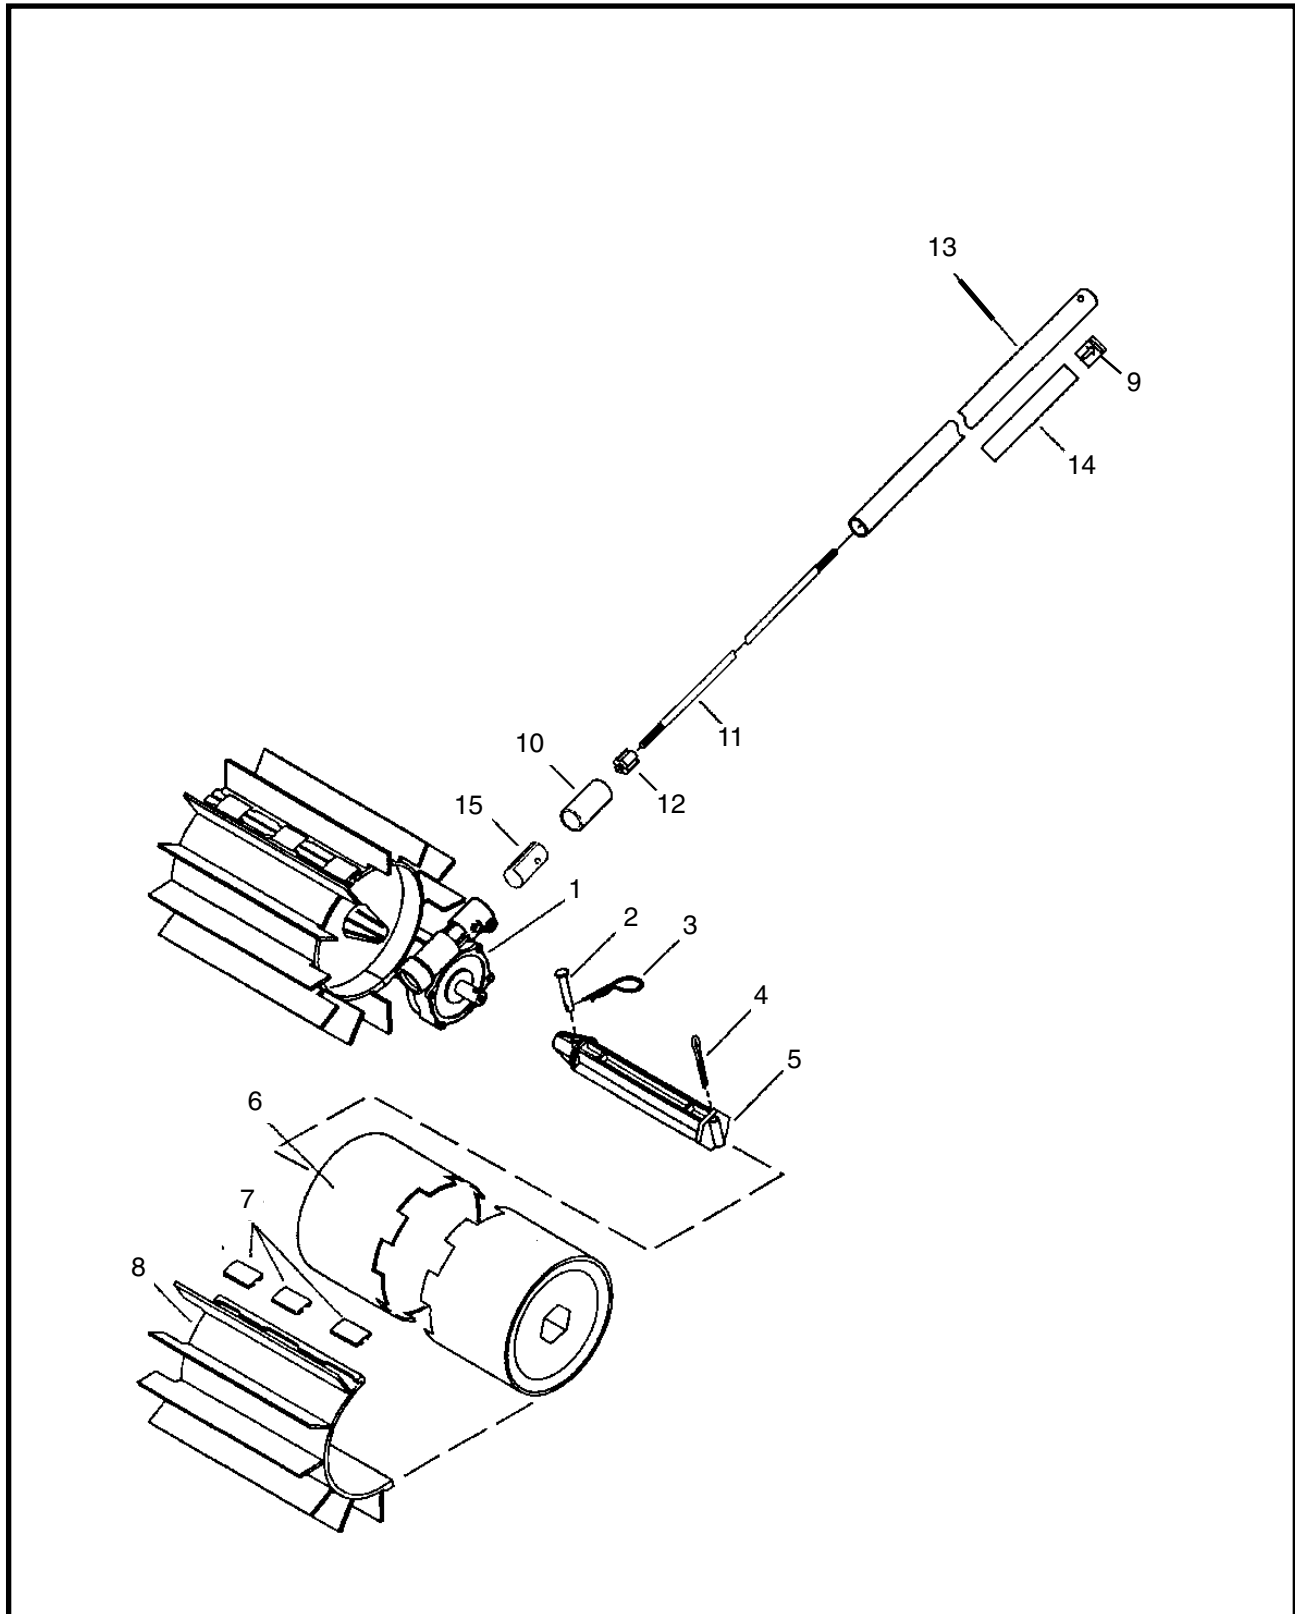

Is Your Product Registered?

Contact your Dealer to verify.

Warranties are based on Registrations and reduced to 1 year without
Registration.

MARUYAMA

ILLUSTRATED PARTS LIST

MC-LS

LANDSCAPE SWEEPER

MC-LS
LANDSCAPE SWEEPER
PART 845439 - REV02/04

Maruyama. *E x t r a o r d i n a r y .*

2 ILLUSTRATED PARTS LIST
MC-LS

MAIN BODY

REF #	PART #	DESCRIPTION	Q'TY.	NOTES
1	840450	Gearcase	1	
2	840326	Clevis Pin	2	
3	840325	Hitch Pin	2	
4	840324	Cotter Pin	2	
5	840323	Drum Axle	2	
6	840321	Drum Hub	4	
7	840322	Belt Clip	12	
8	840320	Belt	4	
9	221502	Label	1	
10	840448	Tube Protector	1	
11	216090	Driveshaft	1	
12	216079	Stopper	1	
13	226509	Driveshaft Housing	1	
14	221501	Caution Label	1	
15	840449	Spacer	1	