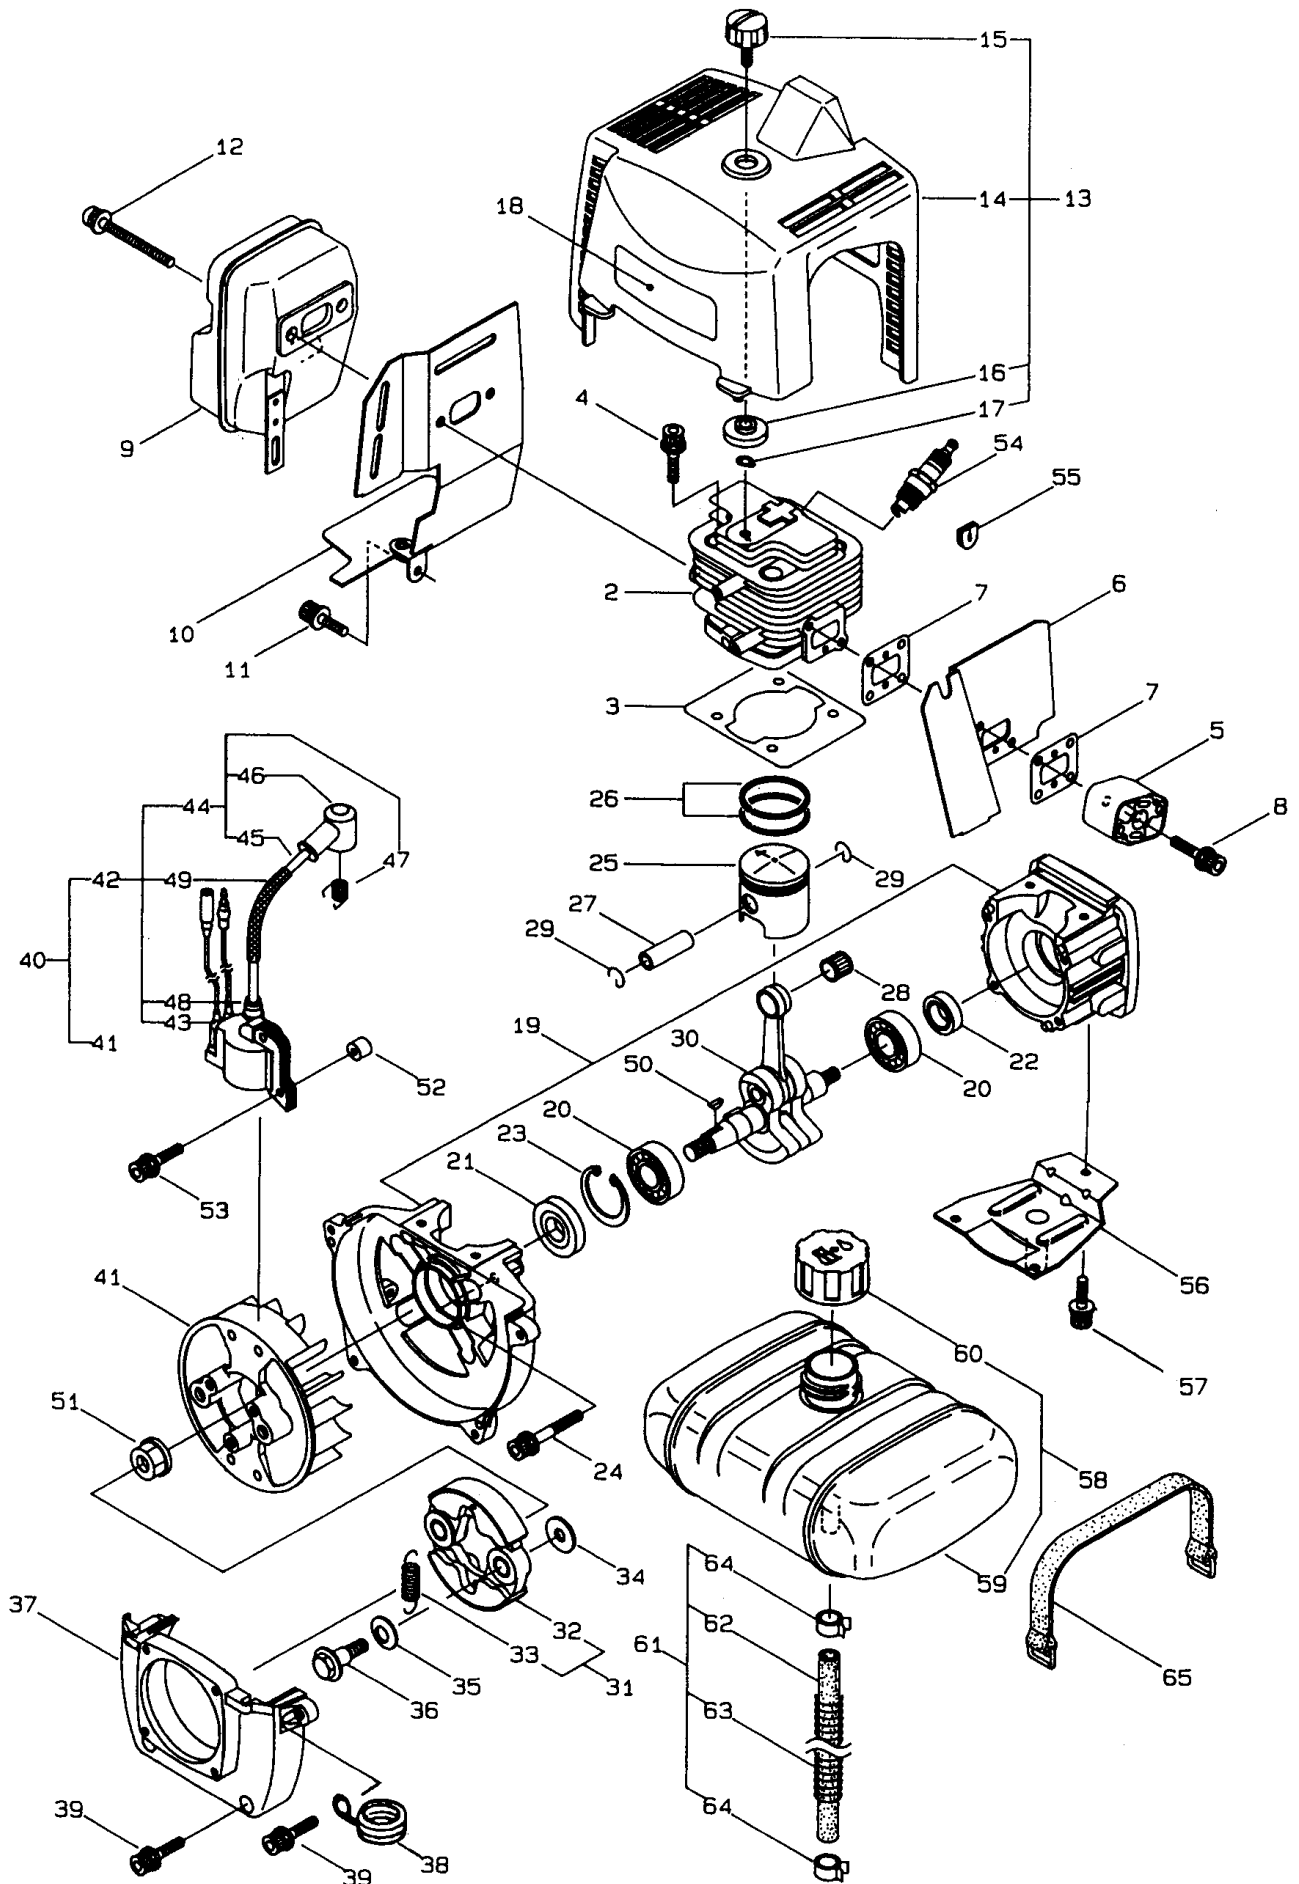

4 · ENGINE

CRANKCASE, CYLINDER, MAGNETO AND FUEL TANK

Ref. No	Part No.	Part Name	Q'ty	Remarks
4- 1	264514	Engine	1	AE420F/06
4- 2	262544	Cylinder	1	New gasket required
4- 3	262546	Gasket	1	
4- 4	261246	Cap Screw	4	M5x25
4- 5	263272	Insulator	1	New gasket required
4- 6	262550	Air Duct	1	
4- 7	262790	Gasket	2	
4- 8	261246	Cap Screw	2	M5x25
4- 9	262748	Muffler	1	
4-10	262617	Gasket	1	
4-11	261607	Cap Screw	1	M5x16
4-12	262687	Cap Screw	2	M6X65
4-13	263515	Top Cover Ass'y	1	Incl. 14~17
4-14	263047	Top Cover	1	New label required
4-15	262556	Knob	1	
4-16	262689	Spacer	1	
4-17	262690	Snap Ring	1	#6
4-18	262714	Label	1	MARUYAMA
4-19	263461	Crankcase	1	
4-20	262658	Bearing	2	#6202C3
4-21	262660	Oil Seal	1	TC15357
4-22	262565	Oil Seal	1	ISCD15257
4-23	012380	Snap Ring	1	H35
4-24	261999	Cap Screw	4	M5X40
4-25	262473	Piston	1	
4-26	262476	Piston Ring	2	(2)Required
4-27	262749	Piston Pin	1	
4-28	262659	Bearing, Needle	1	KTV111414EG01B2
4-29	262479	Clip, Piston Pin	2	
4-30	262567	Crankshaft/Conn. Rod Ass'y	1	
4-31	262577	Clutch Ass'y	1	Incl. 32, 33
4-32	262655	Clutch Shoe	2	(2)Required
4-33	263615	Spring, Clutch	1	
4-34	262683	Washer	2	φ 8X φ 22Xt1. 2
4-35	262682	Wave Washer	2	
4-36	262684	Clutch Bolt	2	M8
4-37	263277	Fan Cover	1	
4-38	264516	Clamp	1	
4-39	261250	Cap Screw	4	M5x20