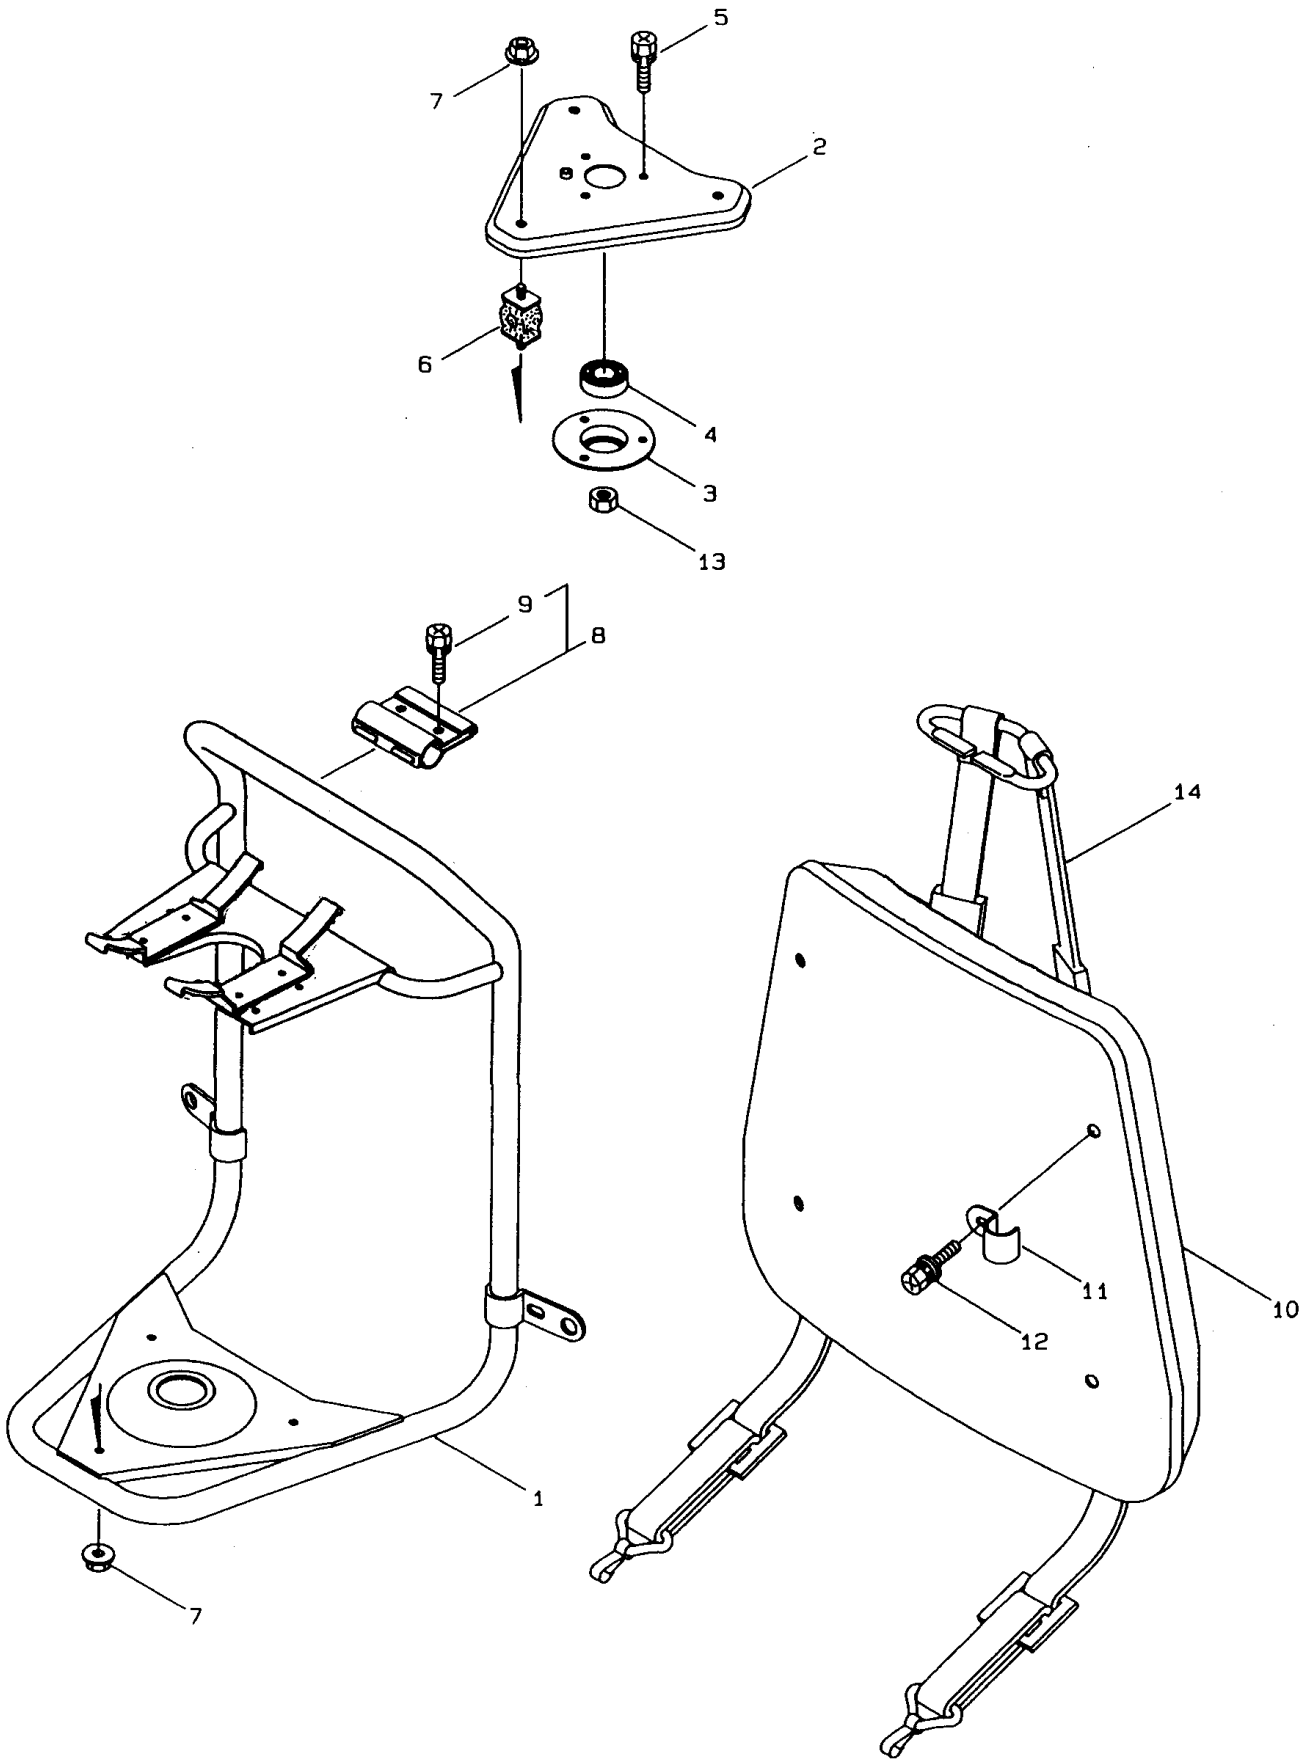

1994. 11.

MARUYAMA

1 · MAIN BODY

Ref. No	Part No.	Part Name	Q' ty	Remarks
1- 1	347958	MBS420	1	COSTA RICA
1- 2	216958	Clutch Case Ass'y	1	Incl. 3~10
1- 3	215747	Clutch Case	1	
1- 4	217564	Spring	1	
1- 5	214672	Pin	1	
1- 6	020299	E-Ring	1	#4
1- 7	140474	Bearing	1	#6202ZZ
1- 8	012380	Snap Ring	1	H35
1- 9	216927	Clutch Shaft	1	
1-10	211203	Clutch Drum	1	
1-11	092552	Bolt	4	M6x20
1-12	215883	Outer Ass'y	1	Incl. 13~17
1-13	215884	Outer Ass'y	1	Incl. 14, 15
1-14	215743	Outer	1	
1-15	215885	Cover	1	
1-16	211611	Inner Shaft	1	
1-17	011338	O-Ring	1	P18
1-18	215729	Driveshaft Tube	1	
1-19	216964	Driveshaft Ass'y	1	Incl. 20, 21
1-20	214104	Driveshaft	1	
1-21	216925	Adapter	1	
1-22	215741	Shaft Coupler	1	
1-23	087786	Cap Screw	2	M5X25
1-24	215239	Shaft Grip	1	
1-25	215617	Hanging Bracket	1	
1-26	089737	Bolt	1	M5X12
1-27	102965	Throttle Trigger	1	
1-28	214666	Loop Handle Ass'y	1	Incl. 29~31
1-29	214982	Loop Handle	1	
1-30	092087	Screw	4	M5X28
1-31	081027	Nut	4	M5
1-32	219690	Switch Ass'y	1	Incl. 33~35
1-33	215252	Switch	1	
1-34	212491	Stay	1	
1-35	219691	Wire, Coil Ground	1	
1-36	219692	Wire Ass'y	1	Incl. 37
1-37	215852	Throttle Cable	1	
1-38	055264	Band	1	
1-39	214022	Band	2	
1-40	210310	Safety Cover Ass'y	1	Incl. 41~44
1-41	210311	Safety Cover	1	
1-42	210312	Bracket	1	
1-43	092555	Bolt	2	M6X30
1-44	210313	Threaded Bracket	1	

2·FRAME

Ref. No	Part No.	Part Name	Q'ty	Remarks
2- 1	219697	Support Frame	1	
2- 2	216417	Turn Bracket	1	
2- 3	211644	Bearing case	1	
2- 4	151443	Bearing	1	#6001UU
2- 5	092578	Bolt	3	M5X10
2- 6	211645	Buffer	3	
2- 7	215230	Nut	6	M5
2- 8	211969	Hanging Bracket Ass'y	1	Incl. 9
2- 9	092579	Bolt	2	M5x12
2-10	214498	Pad	1	
2-11	210968	Bracket	2	
2-12	092580	Bolt	4	M5x12
2-13	084020	Nut	1	M12
2-14	214115	Knapsack Belt	1	