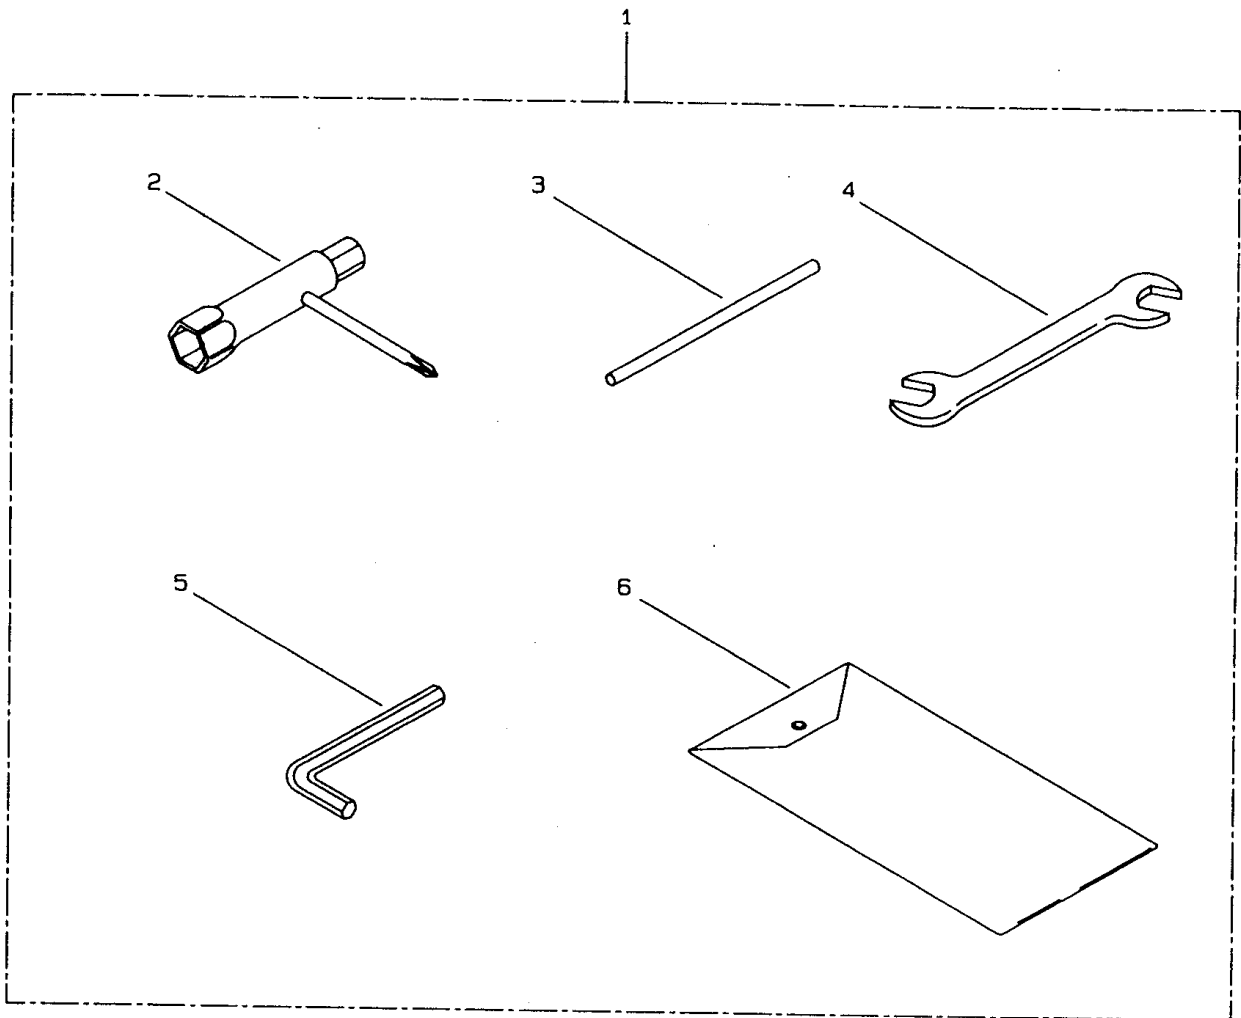

6 · ACCESSORIES

Ref. No	Part No.	Part Name	Q'ty	Remarks
6- 1	215735	Tool Set	1	Incl. 2~6
6- 2	210418	Box Spanner	1	13x19x⊕
6- 3	210181	Lever Handle	1	φ 3.5X170L
6- 4	022865	Double-ended Wrench	1	8X10
6- 5	219432	Wrench	1	4mm
6- 6	054753	Tool Bag	1	
6- 7	022540	Fuel Blending Bottle	1	
6- 8	211337	Grease Tube	1	
6- 9	219800	Instruction Manual	1	
6-10	913147	Mowing Blade	1	φ 255X8