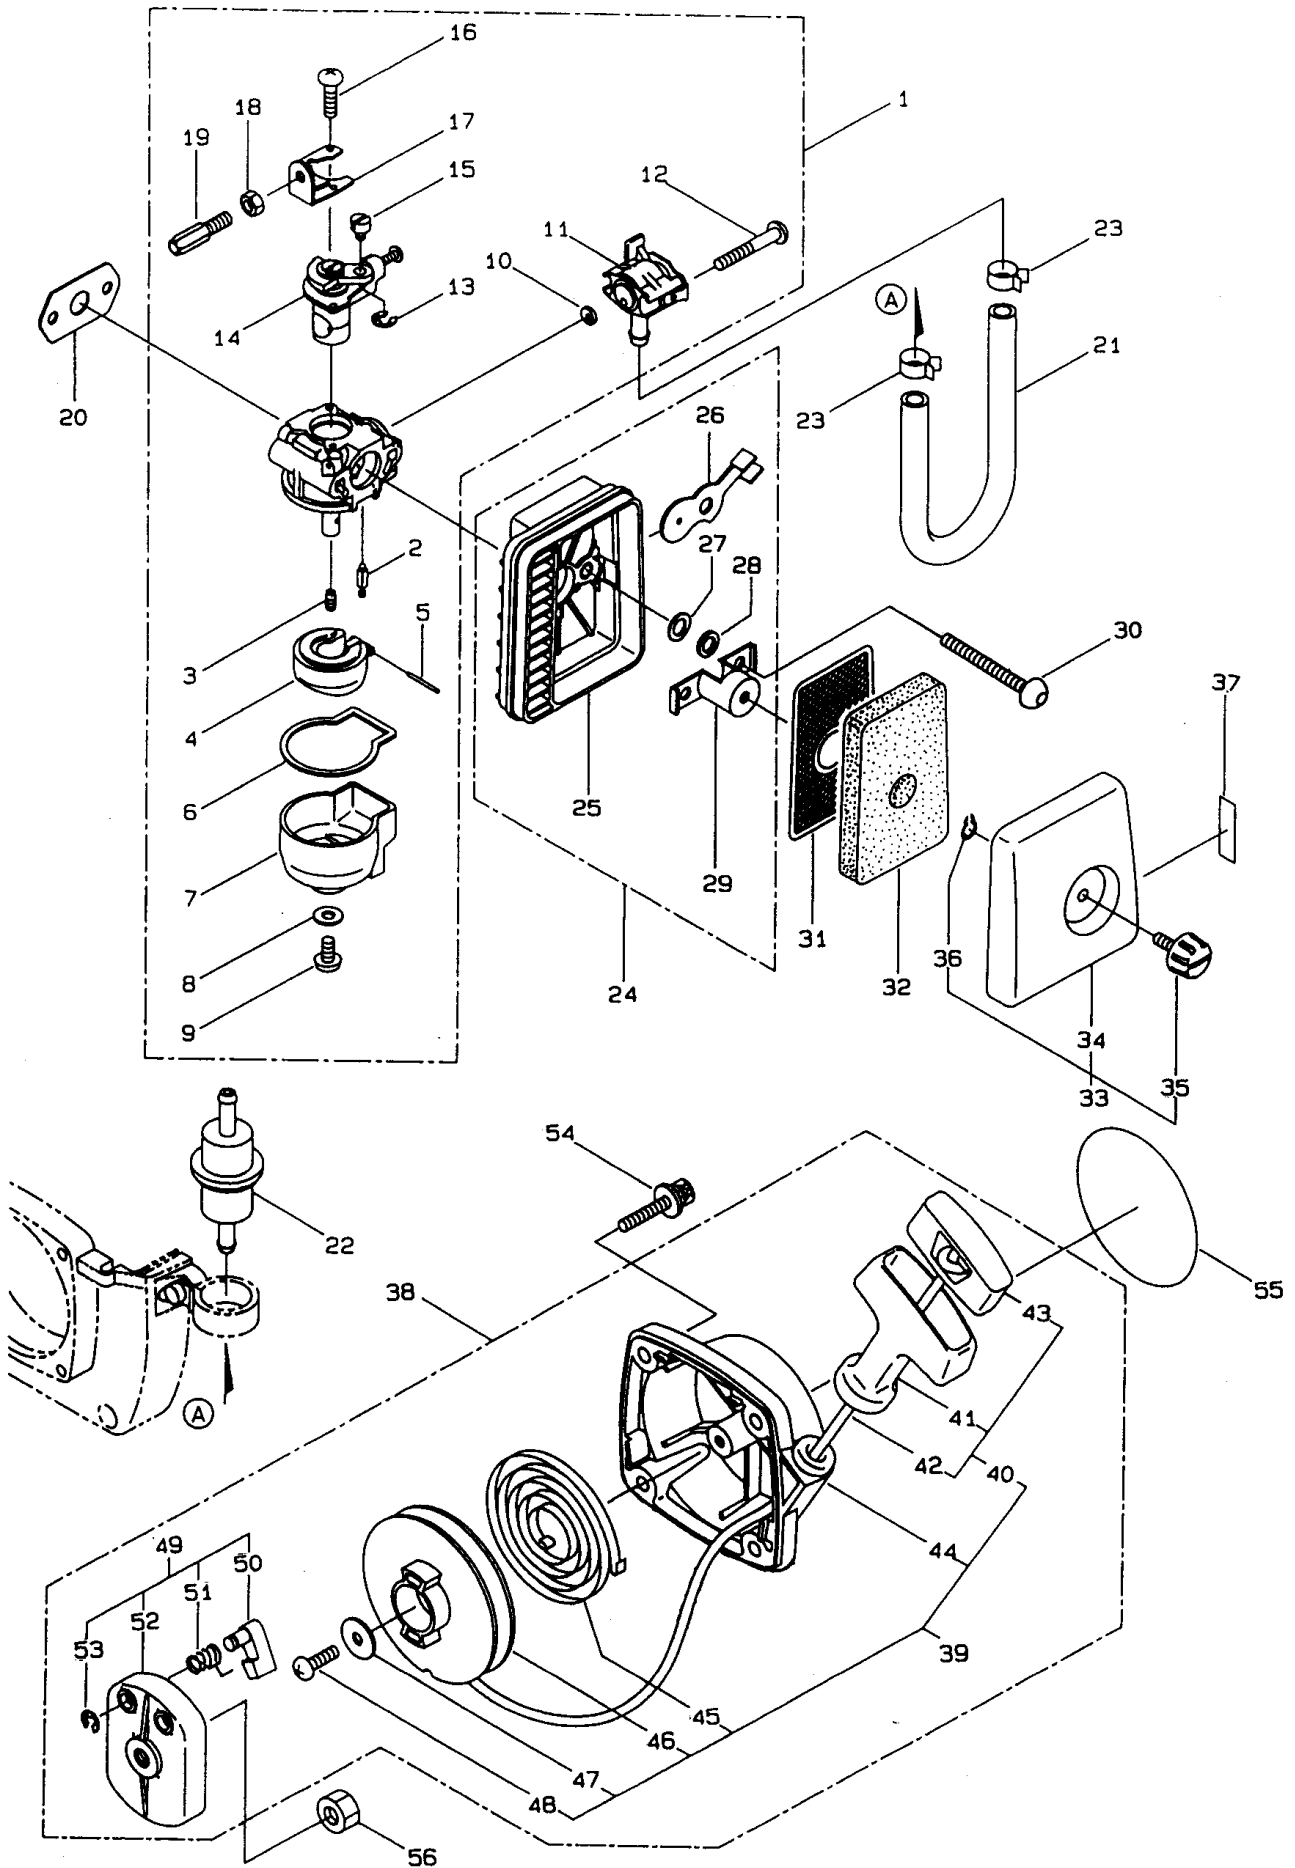

5 · ENGINE

CARBURETOR, AIR FILTER, RECOIL STARTER

Ref. No	Part No.	Part Name	Q'ty	Remarks
5- 1	262933	Carburetor Ass'y	1	Incl. 2~19 New
5- 2	263014	Needle Valve	1	gasket required
5- 3	263965	Main Jet	1	#43
5- 4	263010	Float	1	
5- 5	263015	Pin	1	
5- 6	263009	Gasket	1	
5- 7	263011	Float Chamber Ass'Y	1	
5- 8	263013	Gasket	1	
5- 9	263012	Screw	1	
5-10	262937	Strainer	1	
5-11	263595	Cock Ass'y	1	
5-12	263596	Screw	2	
5-13	261876	E-Ring	1	
5-14	263964	Throttle Valve Ass'y	1	
5-15	261658	Swivel	1	
5-16	261875	Screw	2	
5-17	261659	Bracket	1	
5-18	261878	Nut	1	
5-19	263994	Adapter	1	
5-20	262938	Gasket	1	
5-21	263444	Fuel Pipe	1	$\phi 7 \times \phi 11 \times 200L$
5-22	264518	Strainer	1	
5-23	103067	Hose Band	2	
5-24	263982	Air Filter Body Ass'y	1	Incl. 25~29
5-25	263338	Air Filter Body	1	
5-26	263983	Choke Valve	1	
5-27	263942	Washer	1	$\phi 7.2 \times \phi 12 \times t 0.15$
5-28	263345	Packing	1	
5-29	263342	Stay	1	
5-30	264016	Cap Screw	2	M5x60
5-31	262727	Screen	1	
5-32	262643	Foam Element	1	
5-33	263346	Air Filter Cover Ass'y	1	Incl. 34~36
5-34	263343	Air Filter Cover	1	New label required
5-35	261018	Knob	1	
5-36	261734	Snap Ring	1	#5
5-37	261352	Label	1	Choke
5-38	263546	Recoil Starter Ass'y	1	Incl. 39~53
5-39	263659	Recoil Ass'y	1	Incl. 40~48
5-40	262631	Rope Ass'y	1	Incl. 41~43