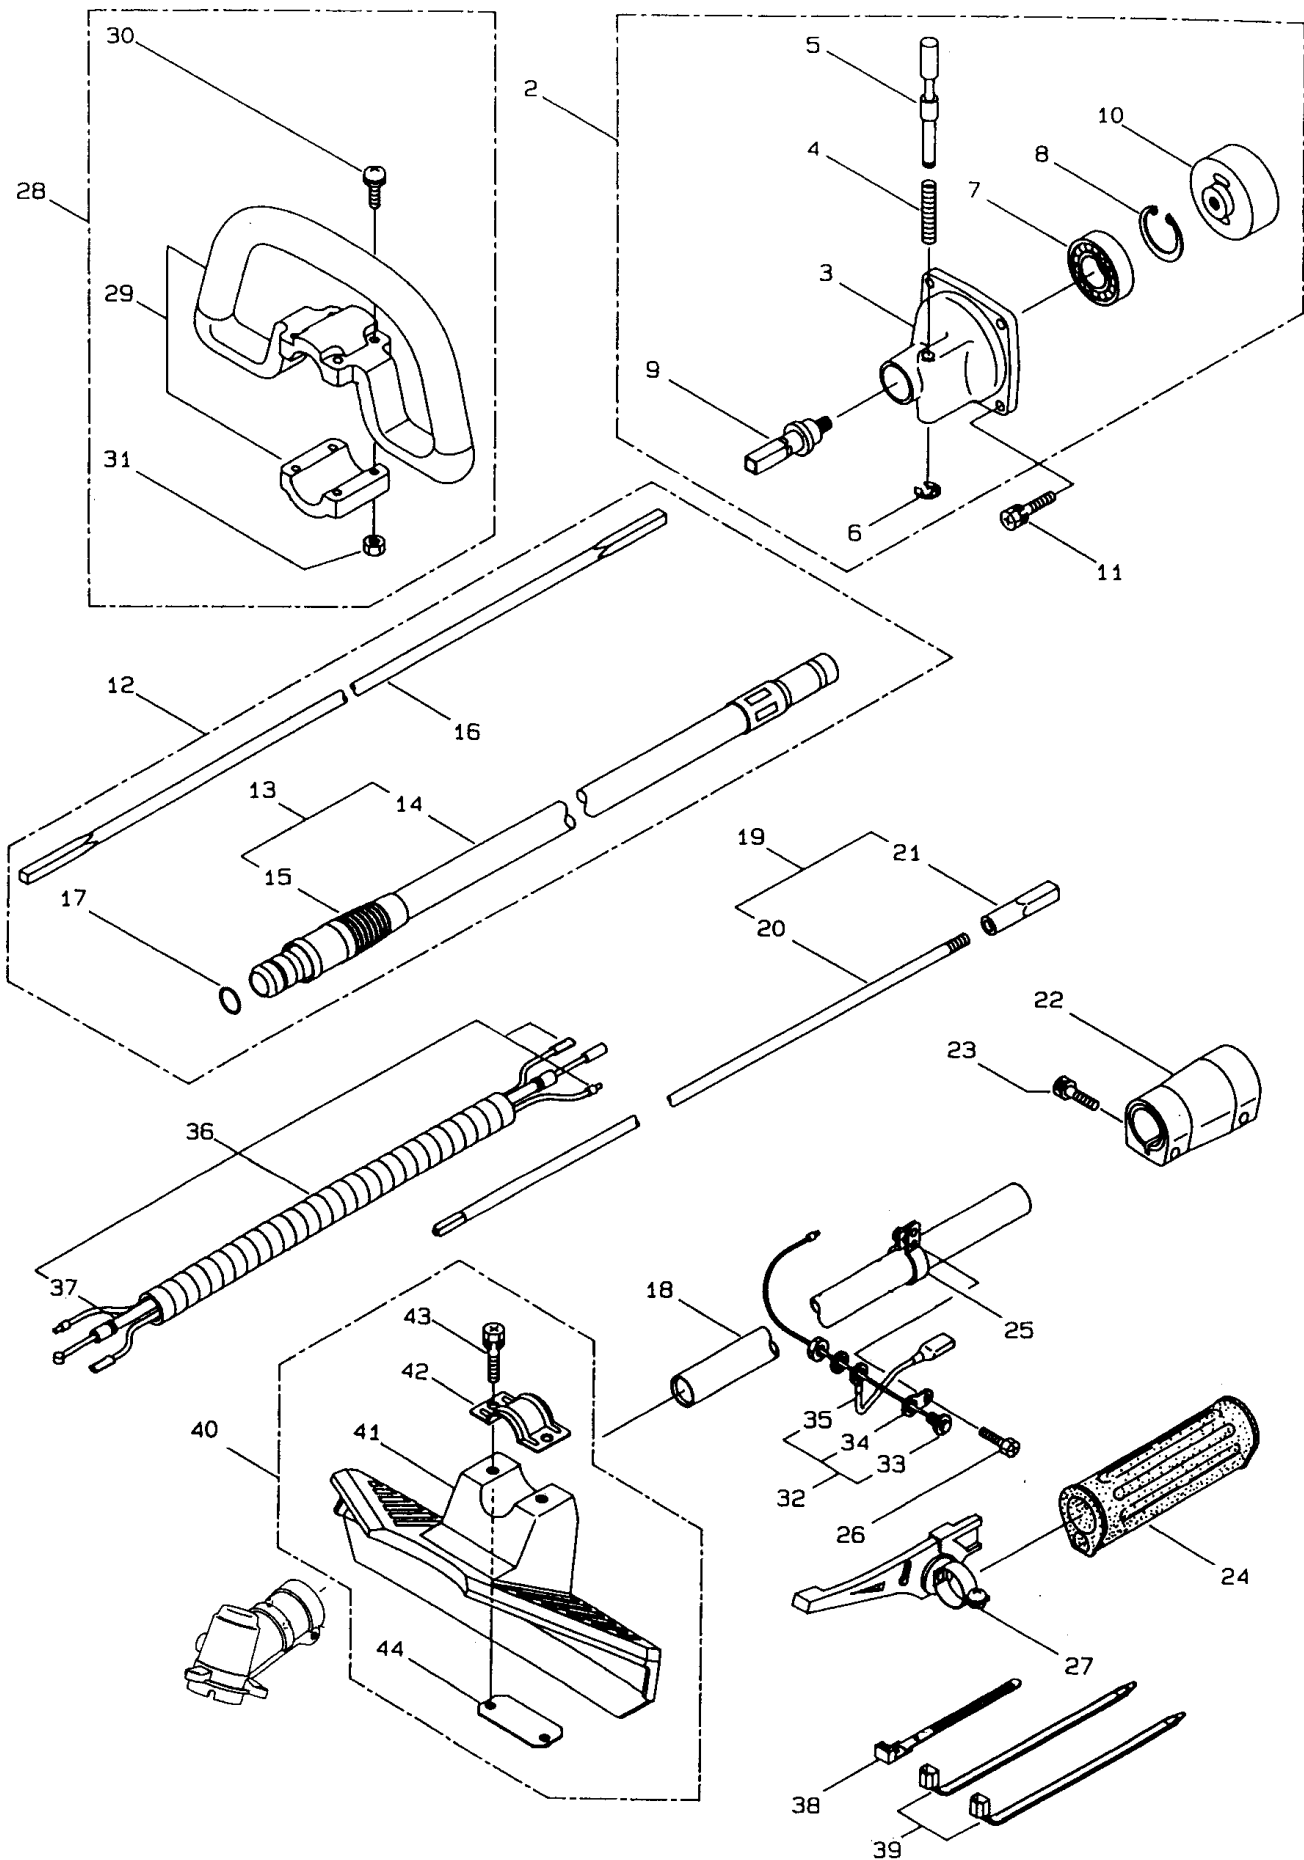

Is Your Product Registered?

Contact your Dealer to verify.

Warranties are based on Registrations and reduced to 1 year without
Registration.

PARTS LIST

MBS420

CONTENTS

MAIN BODY	1, 2
SUPPORT FRAME	3, 4
GEARCASE	5, 6
ENGINE	7 ~ 12
ACCESSORIES	13, 14

1994. 11.

MARUYAMA

1 · MAIN BODY

Ref. No	Part No.	Part Name	Q' ty	Remarks
1- 1	347958	MBS420	1	COSTA RICA
1- 2	216958	Clutch Case Ass'y	1	Incl. 3~10
1- 3	215747	Clutch Case	1	
1- 4	217564	Spring	1	
1- 5	214672	Pin	1	
1- 6	020299	E-Ring	1	#4
1- 7	140474	Bearing	1	#6202ZZ
1- 8	012380	Snap Ring	1	H35
1- 9	216927	Clutch Shaft	1	
1-10	211203	Clutch Drum	1	
1-11	092552	Bolt	4	M6x20
1-12	215883	Outer Ass'y	1	Incl. 13~17
1-13	215884	Outer Ass'y	1	Incl. 14, 15
1-14	215743	Outer	1	
1-15	215885	Cover	1	
1-16	211611	Inner Shaft	1	
1-17	011338	O-Ring	1	P18
1-18	215729	Driveshaft Tube	1	
1-19	216964	Driveshaft Ass'y	1	Incl. 20, 21
1-20	214104	Driveshaft	1	
1-21	216925	Adapter	1	
1-22	215741	Shaft Coupler	1	
1-23	087786	Cap Screw	2	M5X25
1-24	215239	Shaft Grip	1	
1-25	215617	Hanging Bracket	1	
1-26	089737	Bolt	1	M5X12
1-27	102965	Throttle Trigger	1	
1-28	214666	Loop Handle Ass'y	1	Incl. 29~31
1-29	214982	Loop Handle	1	
1-30	092087	Screw	4	M5X28
1-31	081027	Nut	4	M5
1-32	219690	Switch Ass'y	1	Incl. 33~35
1-33	215252	Switch	1	
1-34	212491	Stay	1	
1-35	219691	Wire, Coil Ground	1	
1-36	219692	Wire Ass'y	1	Incl. 37
1-37	215852	Throttle Cable	1	
1-38	055264	Band	1	
1-39	214022	Band	2	
1-40	210310	Safety Cover Ass'y	1	Incl. 41~44
1-41	210311	Safety Cover	1	
1-42	210312	Bracket	1	
1-43	092555	Bolt	2	M6X30
1-44	210313	Threaded Bracket	1	