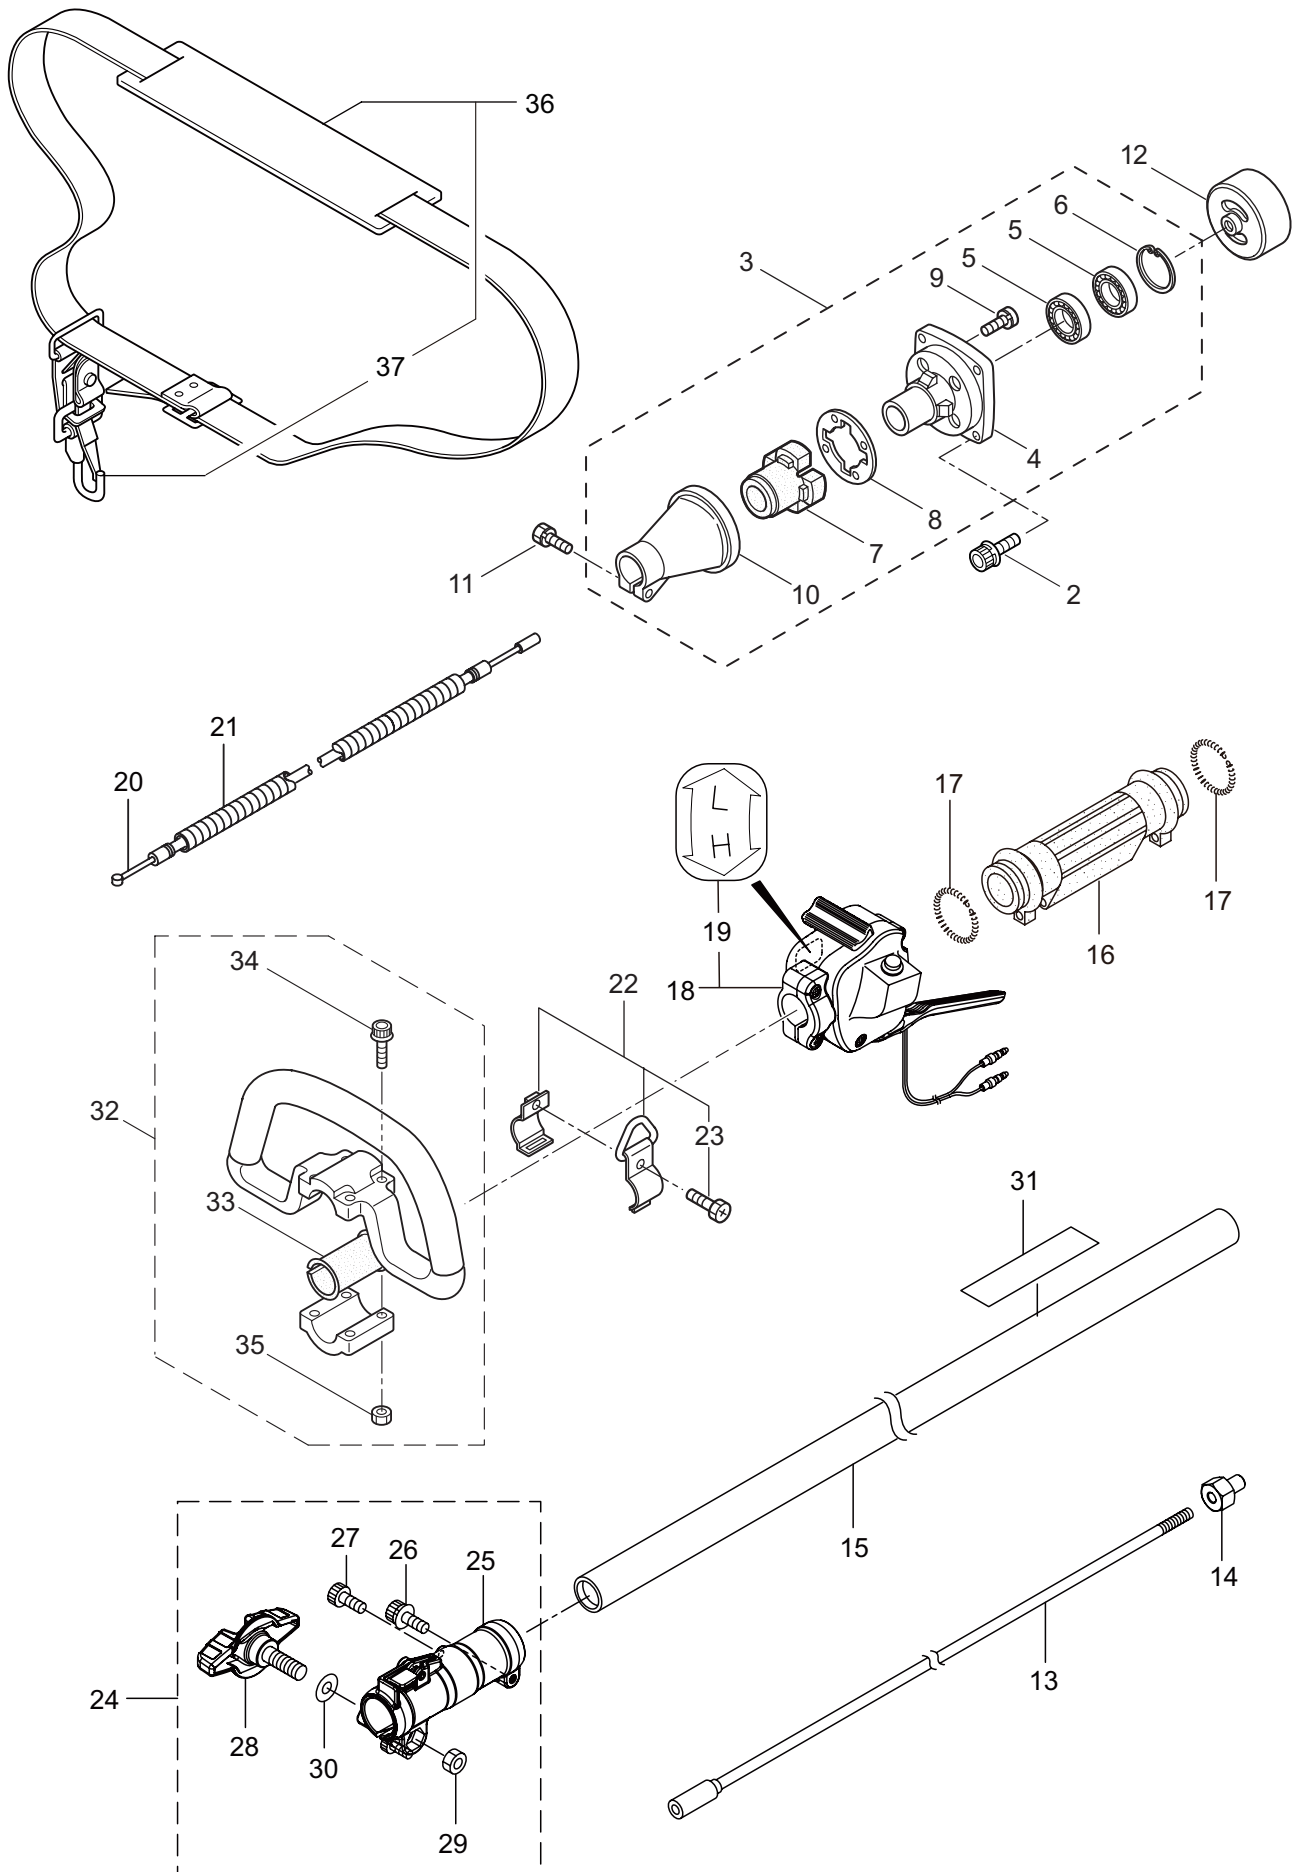

PARTS LIST

M300QC

CONTENTS

1. MAIN BODY	1 ~ 2
2. ACCESSORIES	3 ~ 4
3. ENGINE	5 ~ 8
4. CARBURETOR, FUEL TANK	9 ~ 12

2019. 12.

MARUYAMA

P/N 524920

1. M300QC
MAIN BODY

Ref. No.	Part No.	Part Name	Q'ty	Remarks
1-1	364859	M300QC	1	
1-2	261250	Cap Screw	4	M5x20
1-3	215512	Clutch Case Ass'y	1	Incl.4-10
1-4	214592	Bearing Case	1	
1-5	214161	Bearing	2	#6000ZZ
1-6	054676	Snap Ring	1	#26
1-7	560309	Buffer	1	
1-8	214163	Washer	1	
1-9	092033	Screw	4	M5x15
1-10	214593	Driveshaft Tube Adapter	1	
1-11	261246	Cap Screw	1	M5x25
1-12	054677	Clutch Drum	1	
1-13	236836	Driveshaft Ass'y	1	
1-14	211464	Upper Adapt	1	
1-15	242650	Driveshaft Tube Ass'y	1	
1-16	211736	Shaft Grip	1	
1-17	211737	Band	2	
1-18	242050	Throttle Trigger Ass'y	1	Incl.19
1-19	237241	Label	1	
1-20	235752	Throttle Cable	1	
1-21	213548	Plastic Tube	1	#10x200L
1-22	054691	Hanging Bracket Ass'y	1	Incl.23
1-23	089738	Bolt	1	M5x15
1-24	237165	Joint Pipe Ass'y	1	Incl.25-30
1-25	237166	Joint Pipe	1	
1-26	261246	Cap Screw	1	M5x25
1-27	283139	Screw	1	M5x12
1-28	236962	Knob	1	M8x26
1-29	126990	Nut	1	M8
1-30	550131	Washer	1	M8
1-31	242114	Label	1	M300QC
1-32	215601	Loop Handle Ass'y	1	Incl.33-35
1-33	213171	Packing	1	
1-34	215608	Cap Screw	4	M5x30x16
1-35	081027	Nut	4	M5
1-36	220533	Hanging Strap Ass'y	1	Incl.37
1-37	231657	Hook	1	

2. M300QC
ACCESSORIES

Ref. No.	Part No.	Part Name	Q'ty	Remarks
2-1	210418	Box Spanner	1	13x19x(+)
2-2	219431	Wrench	1	3mm
2-3	219432	Wrench	1	4mm
2-4	219433	Wrench	1	5mm
2-5	242109	Instruction Manual	1	M270QC/300QC

4. M300QC CARBURETOR, FUEL TANK

Ref. No.	Part No.	Part Name	Q'ty	Remarks
4-46	261117	Clip	1	
4-47	289028	Pipe A	1	3x5x53L
4-48	288921	Joint	1	
4-49	289033	Pipe	1	3x5x100L
4-50	277887	Filter Ass'y	1	
4-51	261117	Clip	3	
4-52	261117	Clip	1	
4-53	281714	Cap Screw	2	M5x20
4-54	285188	Label	1	