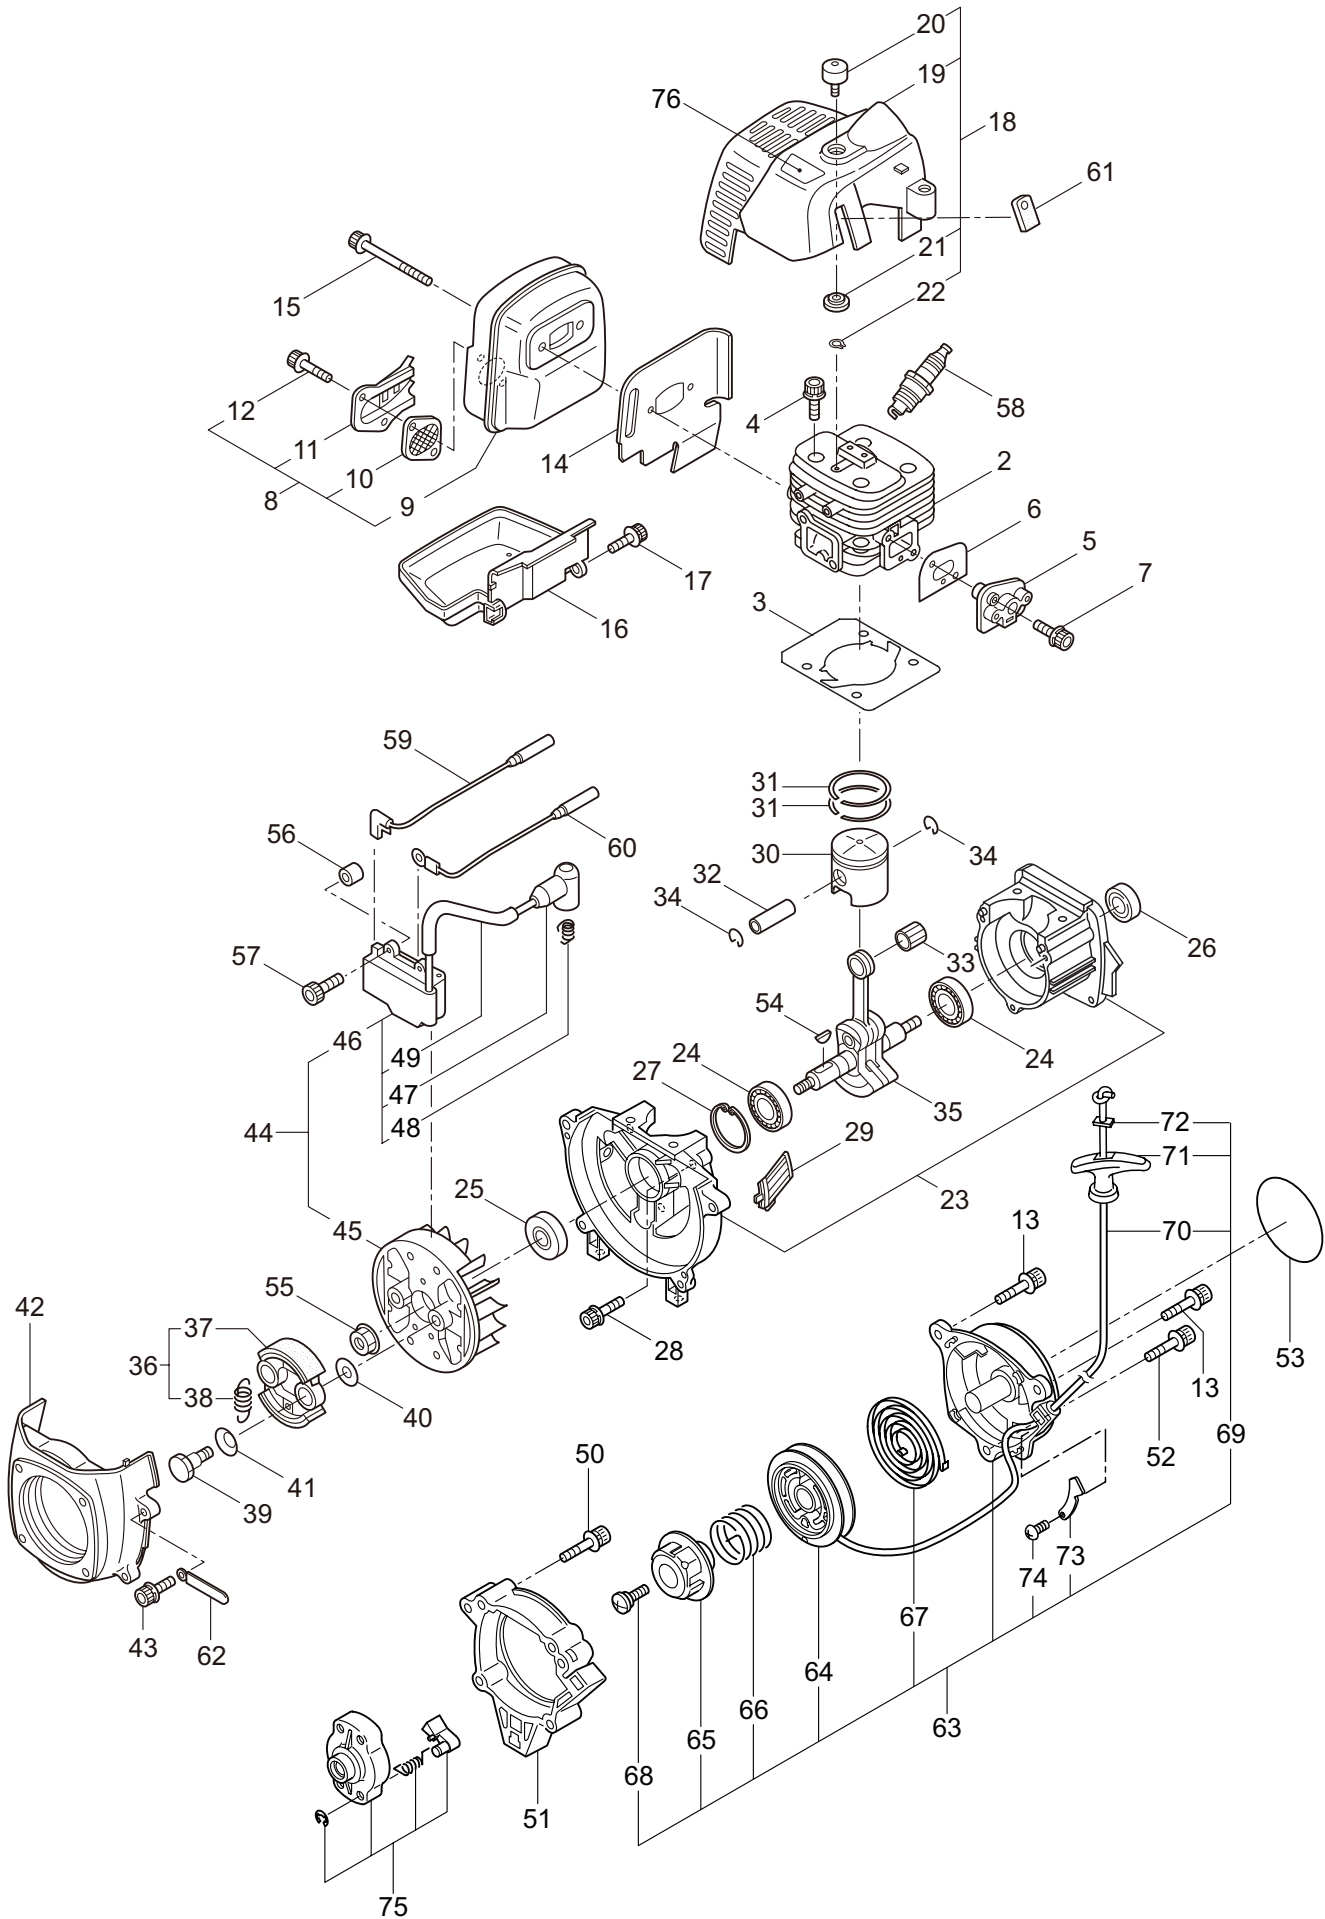

3. M300QC ENGINE

Ref. No.	Part No.	Part Name	Q'ty	Remarks
3-1	875366	Engine	1	CE300/109
3-2	286791	Cylinder	1	
3-3	286846	Gasket	1	
3-4	261250	Cap Screw	4	M5x20
3-5	269144	Insulator	1	New gasket required
3-6	267049	Gasket	1	
3-7	265924	Cap Screw	2	M5x25
3-8	283007	Muffler Ass'y	1	Incl.9-12
3-9	283003	Muffler Comp	1	
3-10	267056	Spark Arrester	1	
3-11	268171	Muffler Tail	1	
3-12	265107	Cap Screw	2	M4x10
3-13	283391	Cap Screw	2	M4x20
3-14	281440	Gasket	1	
3-15	266402	Cap Screw	2	M5x55
3-16	281435	Under Cover	1	
3-17	267191	Cap Screw	1	M5x16
3-18	286707	Top Cover Ass'y	1	Incl.19-22
3-19	281434	Top Cover	1	
3-20	286300	Knob	1	
3-21	261020	Spacer	1	
3-22	261734	Snap Ring	1	#5
3-23	286851	Crankcase	1	
3-24	280488	Bearing	2	PPL 6001
3-25	261492	Oil Seal	1	ISCD12287
3-26	261386	Oil Seal	1	ISCD12227
3-27	055185	Snap Ring	1	H28
3-28	261612	Cap Screw	3	M5x30
3-29	281442	Screen	1	
3-30	283380	Piston	1	
3-31	265067	Piston Ring	2	(2)Required
3-32	265068	Piston Pin	1	
3-33	265225	Bearing,Needle	1	
3-34	261393	Clip,Piston Pin	2	
3-35	265141	Crankshaft/Conn.Rod Ass'y	1	
3-36	267327	Clutch Ass'y	1	Incl.37,38
3-37	267342	Clutch Shoe	2	(2)required
3-38	267345	Spring,Clutch	1	
3-39	264505	Bolt	2	
3-40	261189	Washer	2	6x16.5xt1.2
3-41	261777	Wave Washer	2	
3-42	281433	Fan Cover	1	
3-43	261250	Cap Screw	4	M5x20
3-44	287898	Magneto Ass'y	1	Incl.45-49
3-45	287902	Rotor/Fan	1