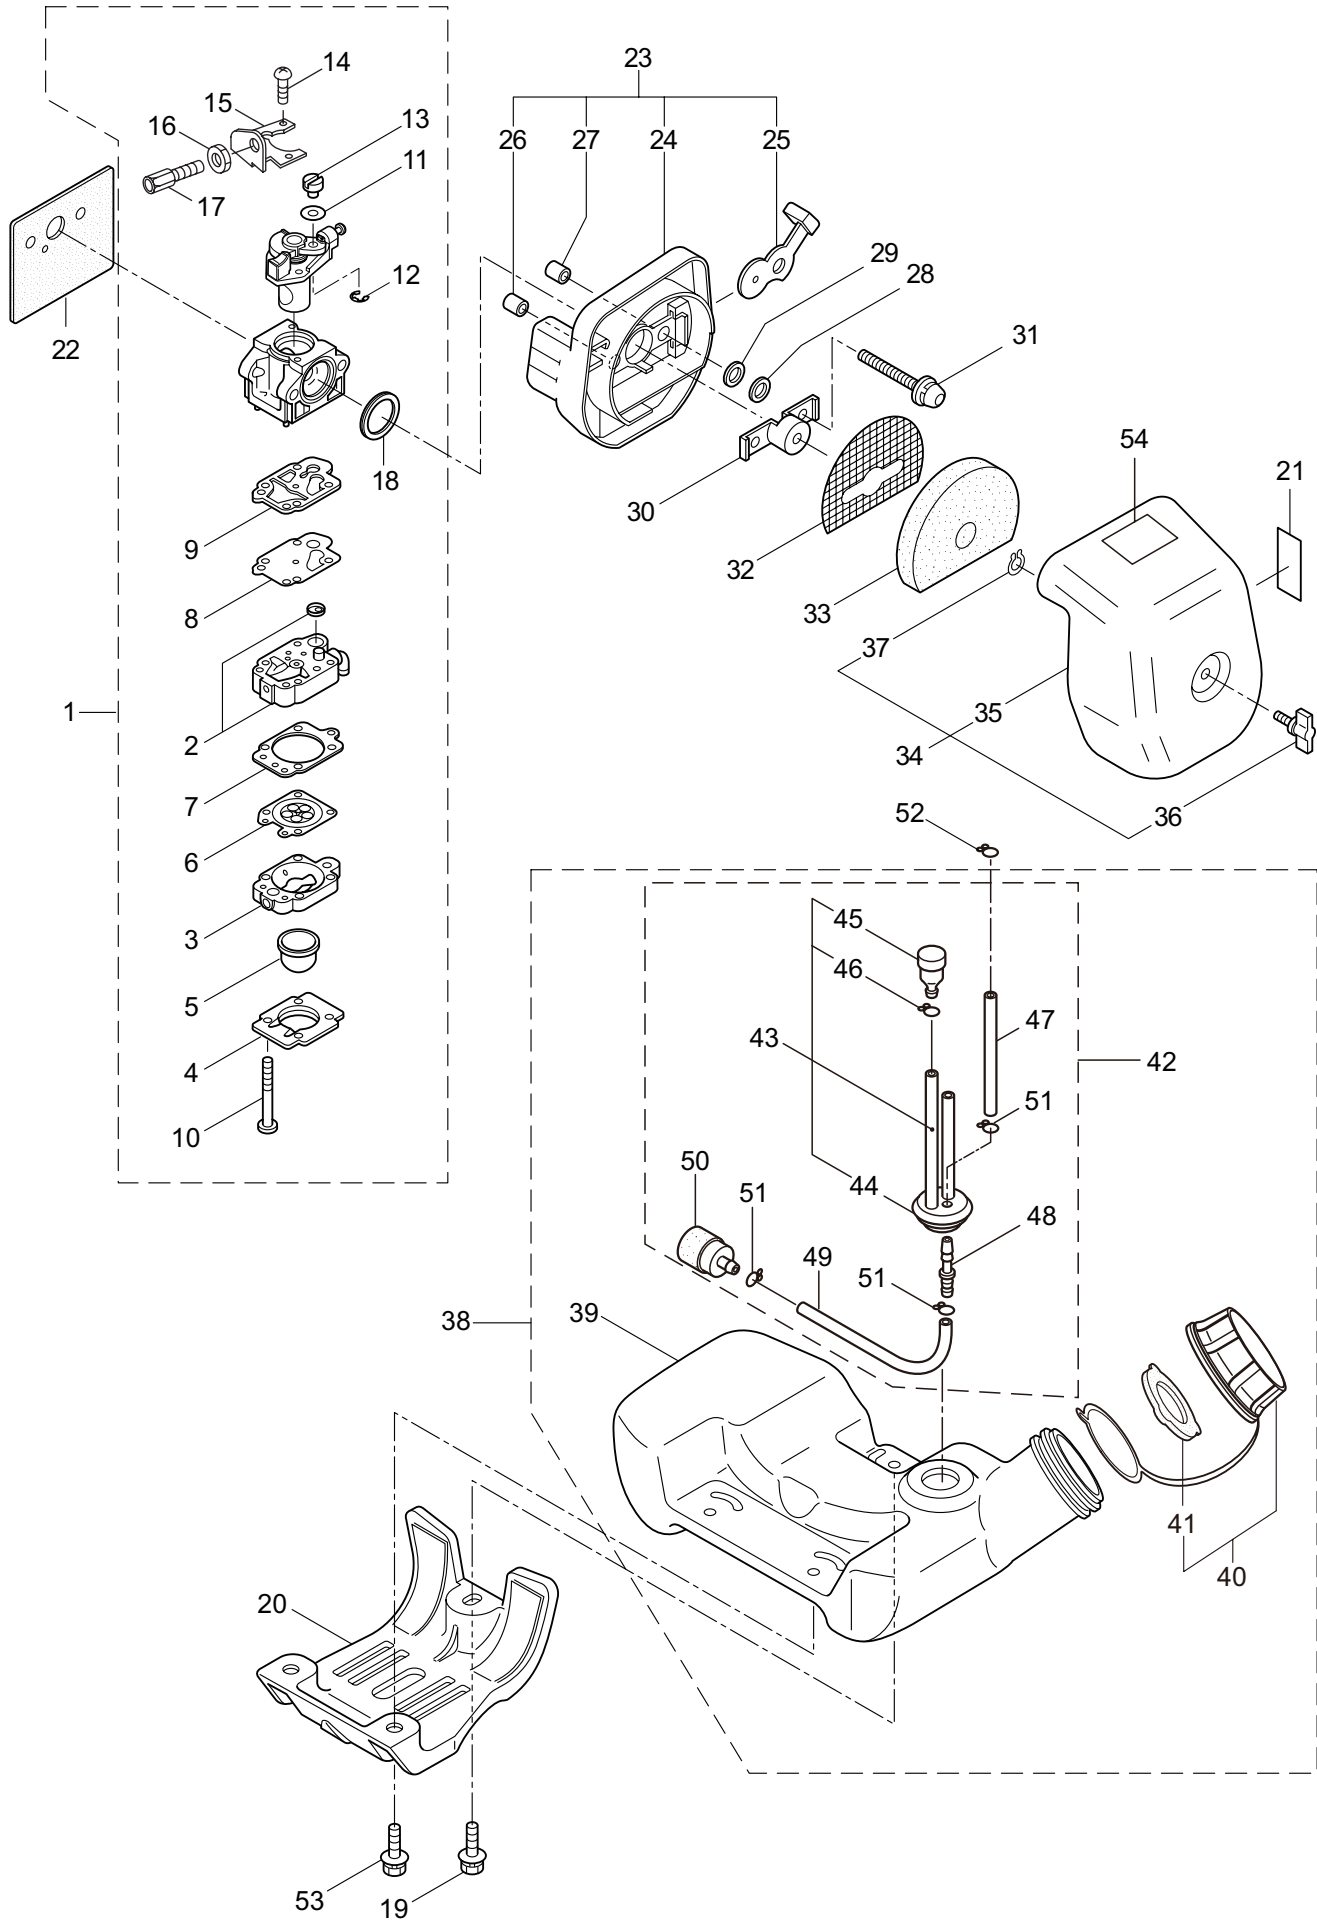

4. M300QC CARBURETOR, FUEL TANK

Ref. No.	Part No.	Part Name	Q'ty	Remarks
4-46	261117	Clip	1	
4-47	289028	Pipe A	1	3x5x53L
4-48	288921	Joint	1	
4-49	289033	Pipe	1	3x5x100L
4-50	277887	Filter Ass'y	1	
4-51	261117	Clip	3	
4-52	261117	Clip	1	
4-53	281714	Cap Screw	2	M5x20
4-54	285188	Label	1