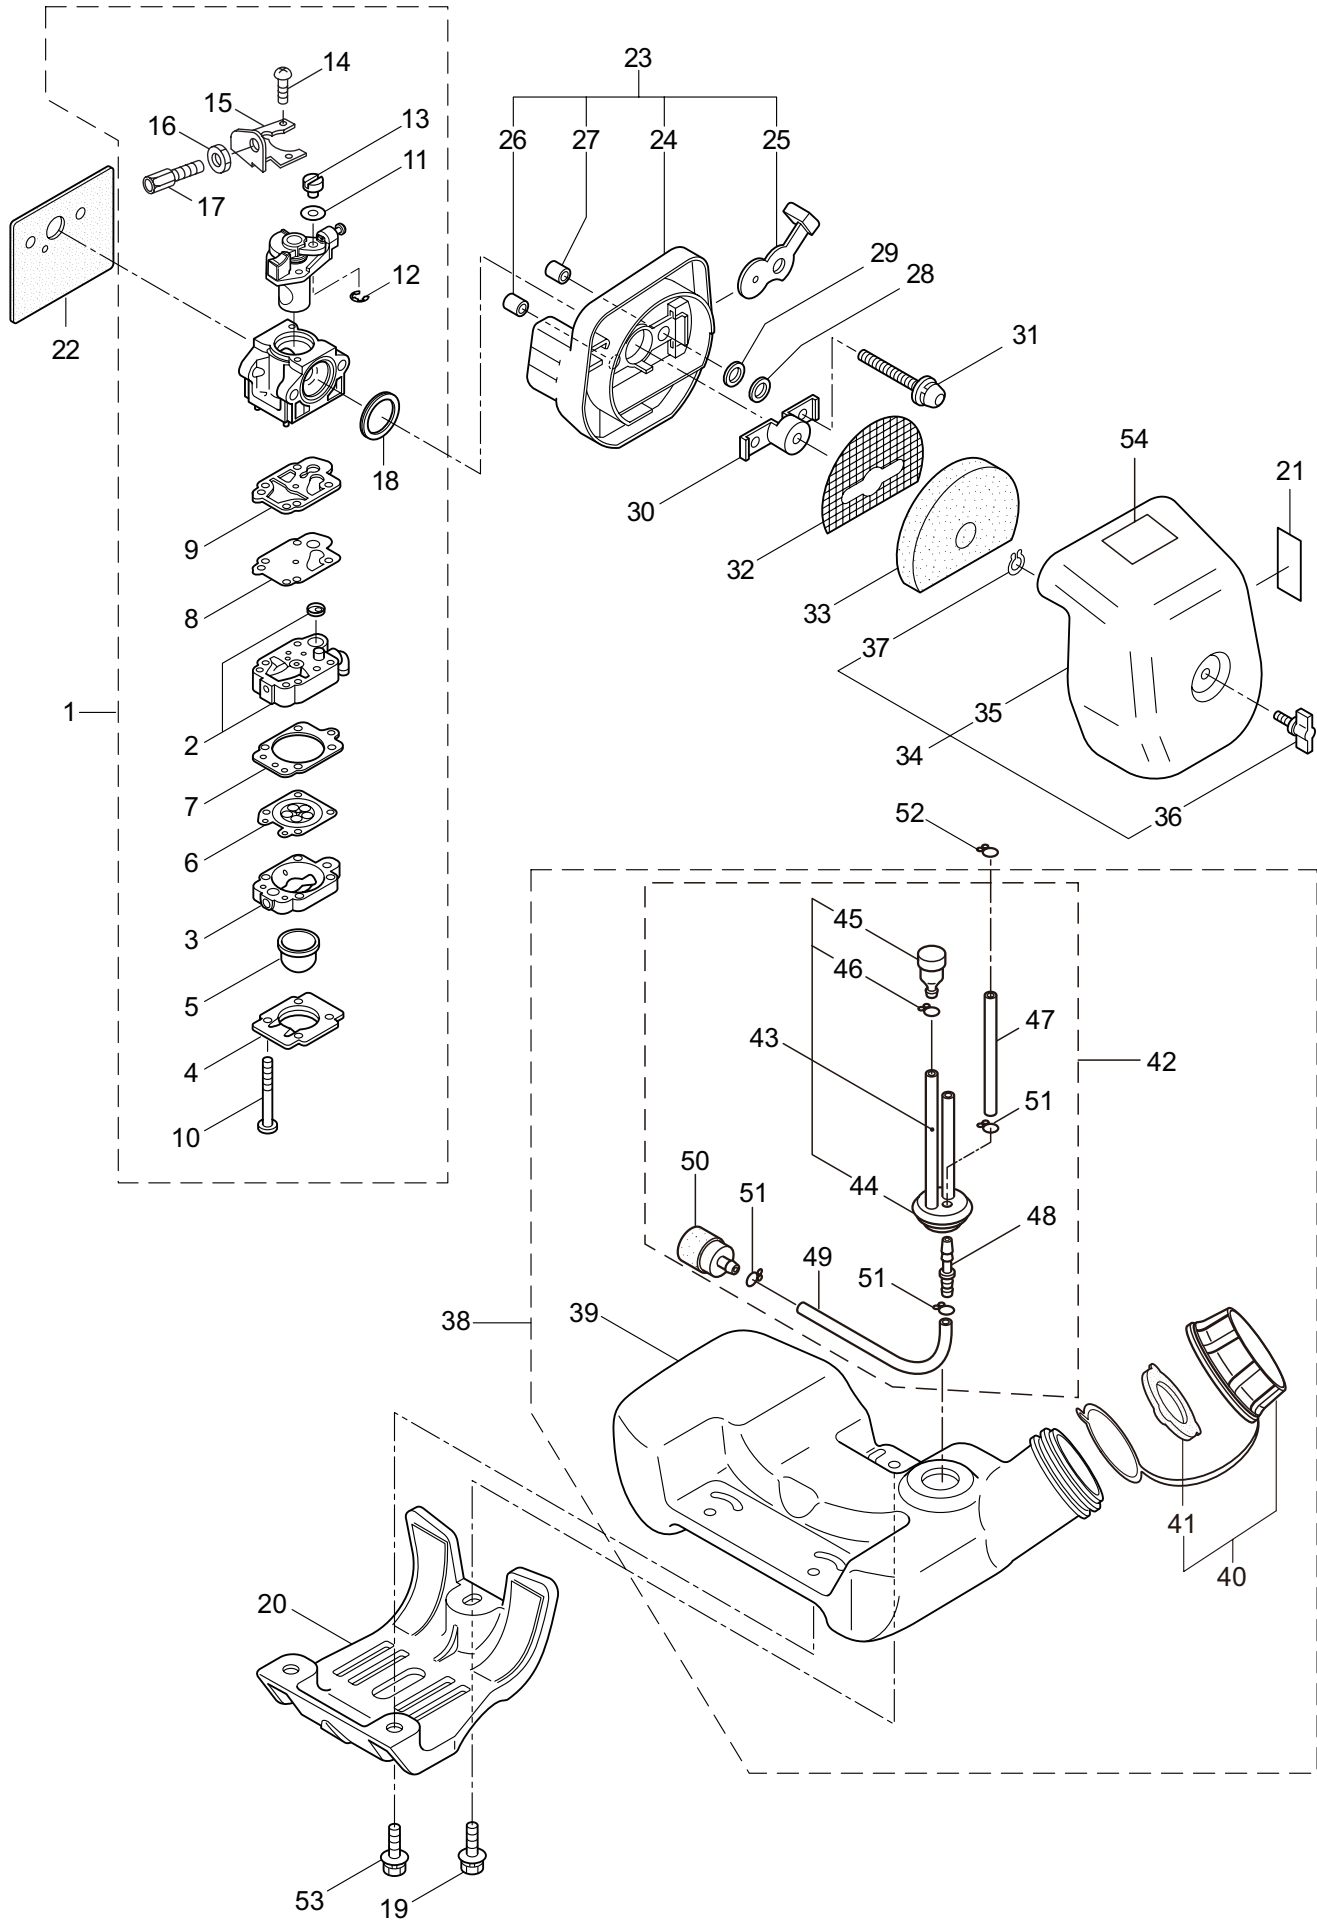

4. M300QC CARBURETOR, FUEL TANK

Ref. No.	Part No.	Part Name	Q'ty	Remarks
4-1	282542	Carburetor Ass'y	1	Incl.2-18 New gasket required
4-2	264155	Pump Body	1	
4-3	262991	Purge Body	1	
4-4	262992	Cover Plate	1	
4-5	261874	Primer Bulb	1	
4-6	283905	Diaphragm, Meterring	1	
4-7	262993	Gasket	1	
4-8	262994	Diaphragm,Fuel Pump	1	
4-9	282576	Gasket	1	
4-10	262996	Screw	4	
4-11	264678	Washer	1	
4-12	261876	E-Ring	1	
4-13	261658	Swivel	1	
4-14	261875	Screw	2	
4-15	264677	Bracket	1	
4-16	261878	Nut	1	
4-17	263994	Adapter	1	
4-18	261657	Packing	1	
4-19	281715	Cap Screw	1	M5x20
4-20	281441	Stand	1	
4-21	261352	Label	1	Choke
4-22	269762	Gasket	1	
4-23	268055	Air Filter Case Ass'y	1	Incl.24-27
4-24	268056	Air Filter Case	1	
4-25	268057	Valve	1	
4-26	268157	Sleeve	1	5.5x7.1x6L
4-27	268412	Sleeve	1	5.2x7.1x6.4L
4-28	263345	Packing	1	7.2x11xt1.3
4-29	263942	Washer	1	7.2x12xt0.15
4-30	263815	Stay	1	
4-31	264016	Cap Screw	2	M5x60
4-32	265026	Screen	1	
4-33	265027	Foam Element	1	
4-34	268058	Air Filter Cover Ass'y	1	Incl.35-37
4-35	268059	Air Filter Cover	1	
4-36	281438	Knob	1	
4-37	261734	Snap Ring	1	#5
4-38	246592	Fuel Tank Ass'y	1	Incl.39-51
4-39	284820	Fuel Tank	1	
4-40	289046	Tank Cap Ass'y	1	Incl.41
4-41	287058	Gasket	1	
4-42	289035	Fuel Pipe Pick-up Ass'y	1	Incl.43-51
4-43	289036	Fuel Pipe Ass'y	1	Incl.44-46
4-44	268065	Grommet	1	
4-45	261590	Breather	1