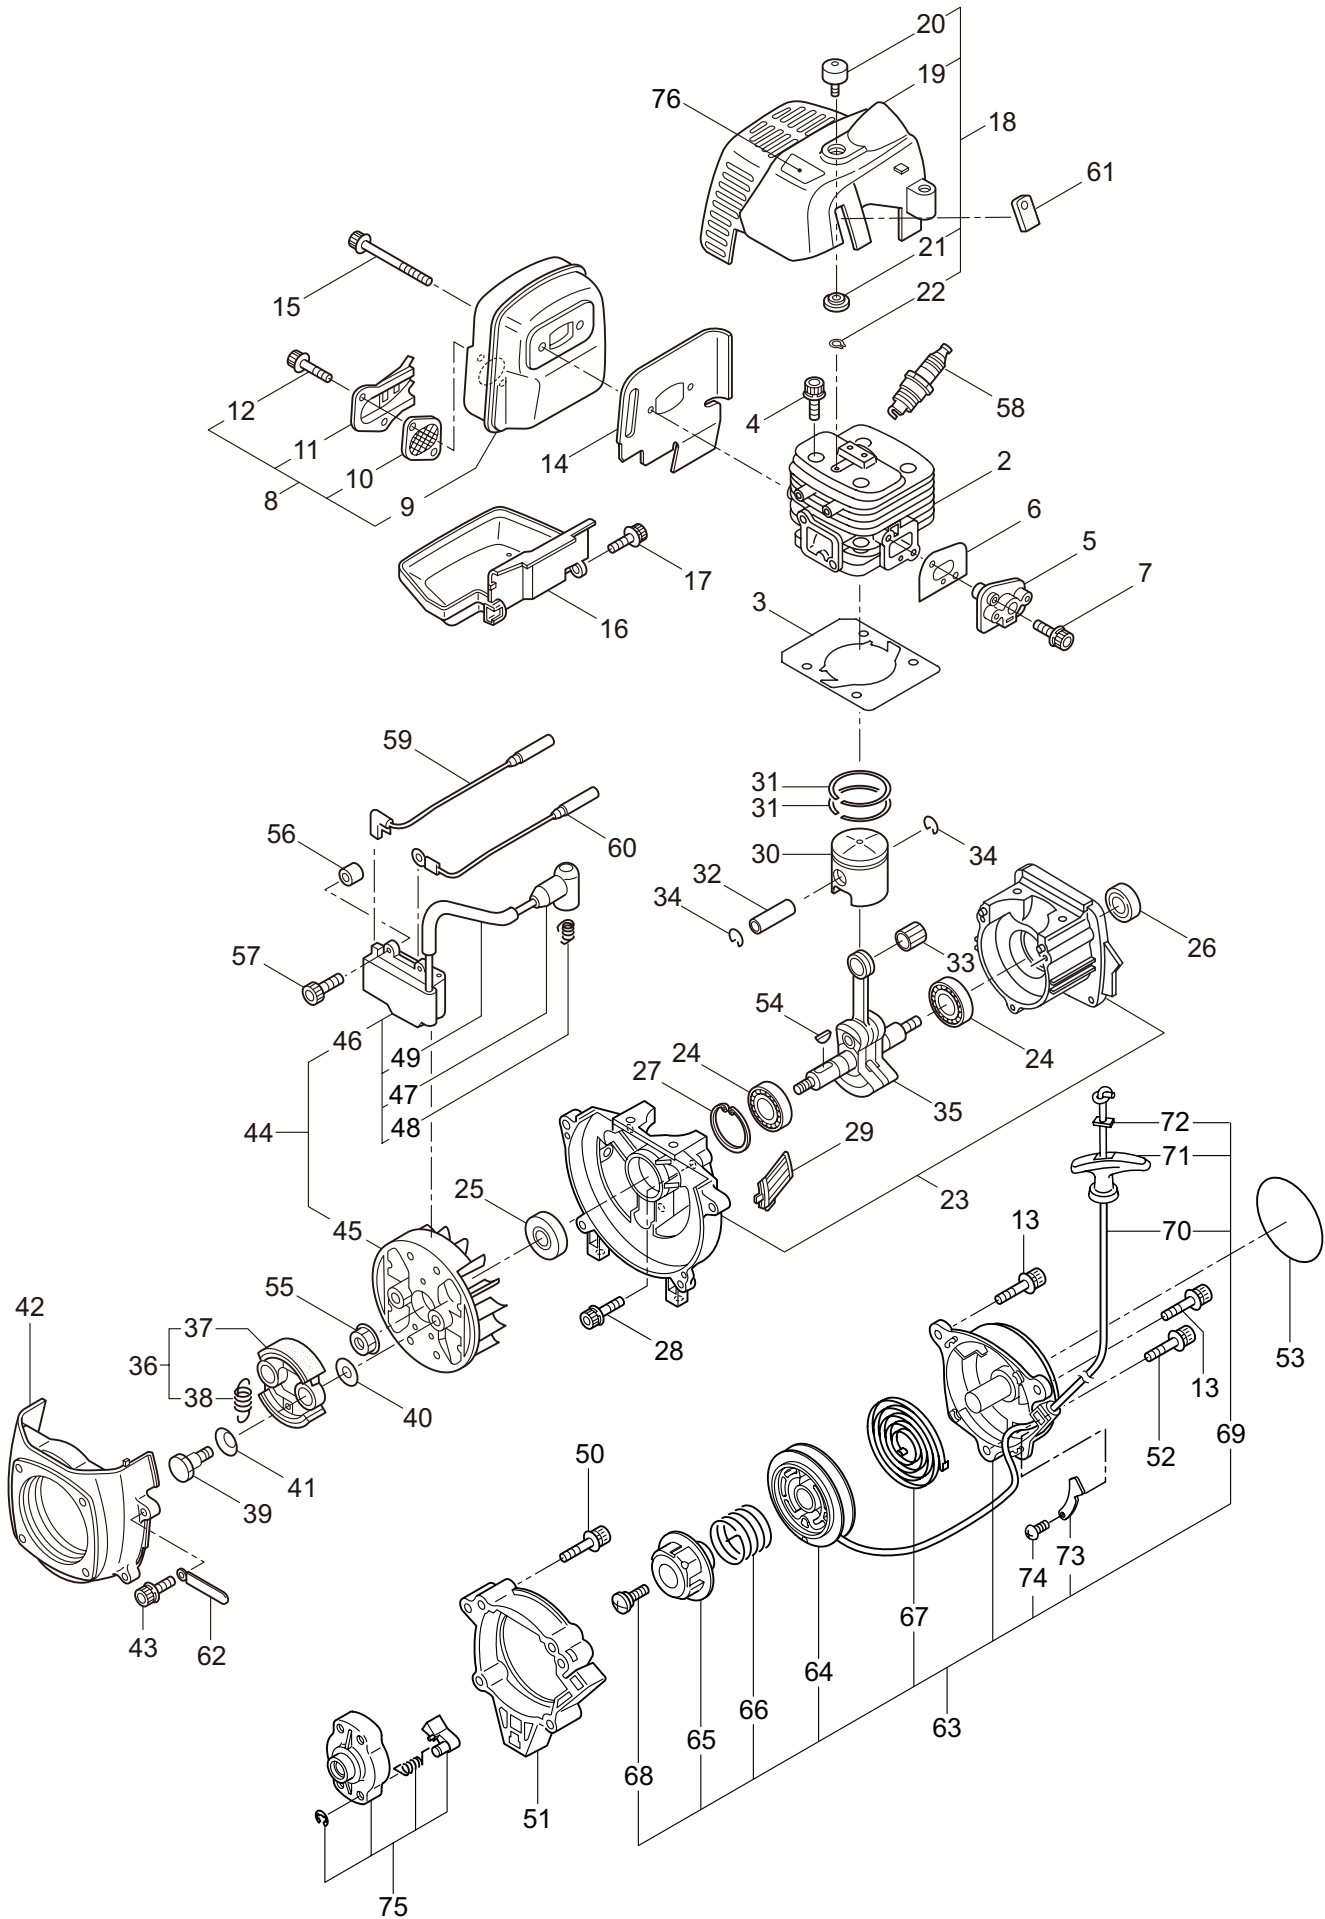

3. M300QC ENGINE

Ref. No.	Part No.	Part Name	Q'ty	Remarks
3-46	281746	Ignition Coil Ass'y	1	Incl.47-49
3-47	269714	Plug Boot	1	
3-48	269715	Connector	1	
3-49	281756	Insulator	1	
3-50	265726	Cap Screw	4	M4x16
3-51	284698	Adapter Ass'y	1	
3-52	282096	Cap Screw	1	M4x16WSW
3-53	246567	Label	1	CER300
3-54	261076	Woodruff Key	1	3x10
3-55	261417	Nut,Rotor	1	M8
3-56	280381	Spacer	2	
3-57	261256	Cap Screw	2	M4x25
3-58	285982	Spark Plug	1	NGK BPM8Y
3-59	269722	Lead	1	
3-60	268044	Lead	1	
3-61	269189	Grommet	1	
3-62	264588	Clamp	1	
3-63	273254	Starter Ass'y	1	Incl.64-74
3-64	283504	Reel	1	
3-65	283505	Cam Plate	1	
3-66	283506	Spring	1	
3-67	261721	Spiral Spring	1	
3-68	267213	Screw	1	
3-69	273261	Rope Ass'y	1	Incl.70-72
3-70	283579	Stater Rope	1	
3-71	287651	Starter Grip	1	
3-72	283511	Rope Stopper	1	
3-73	277328	Cover	1	
3-74	273037	Screw	1	
3-75	283575	Starter Pawl Ass'y	1	
3-76	246642	Label	1	MARUYAMA M300QC