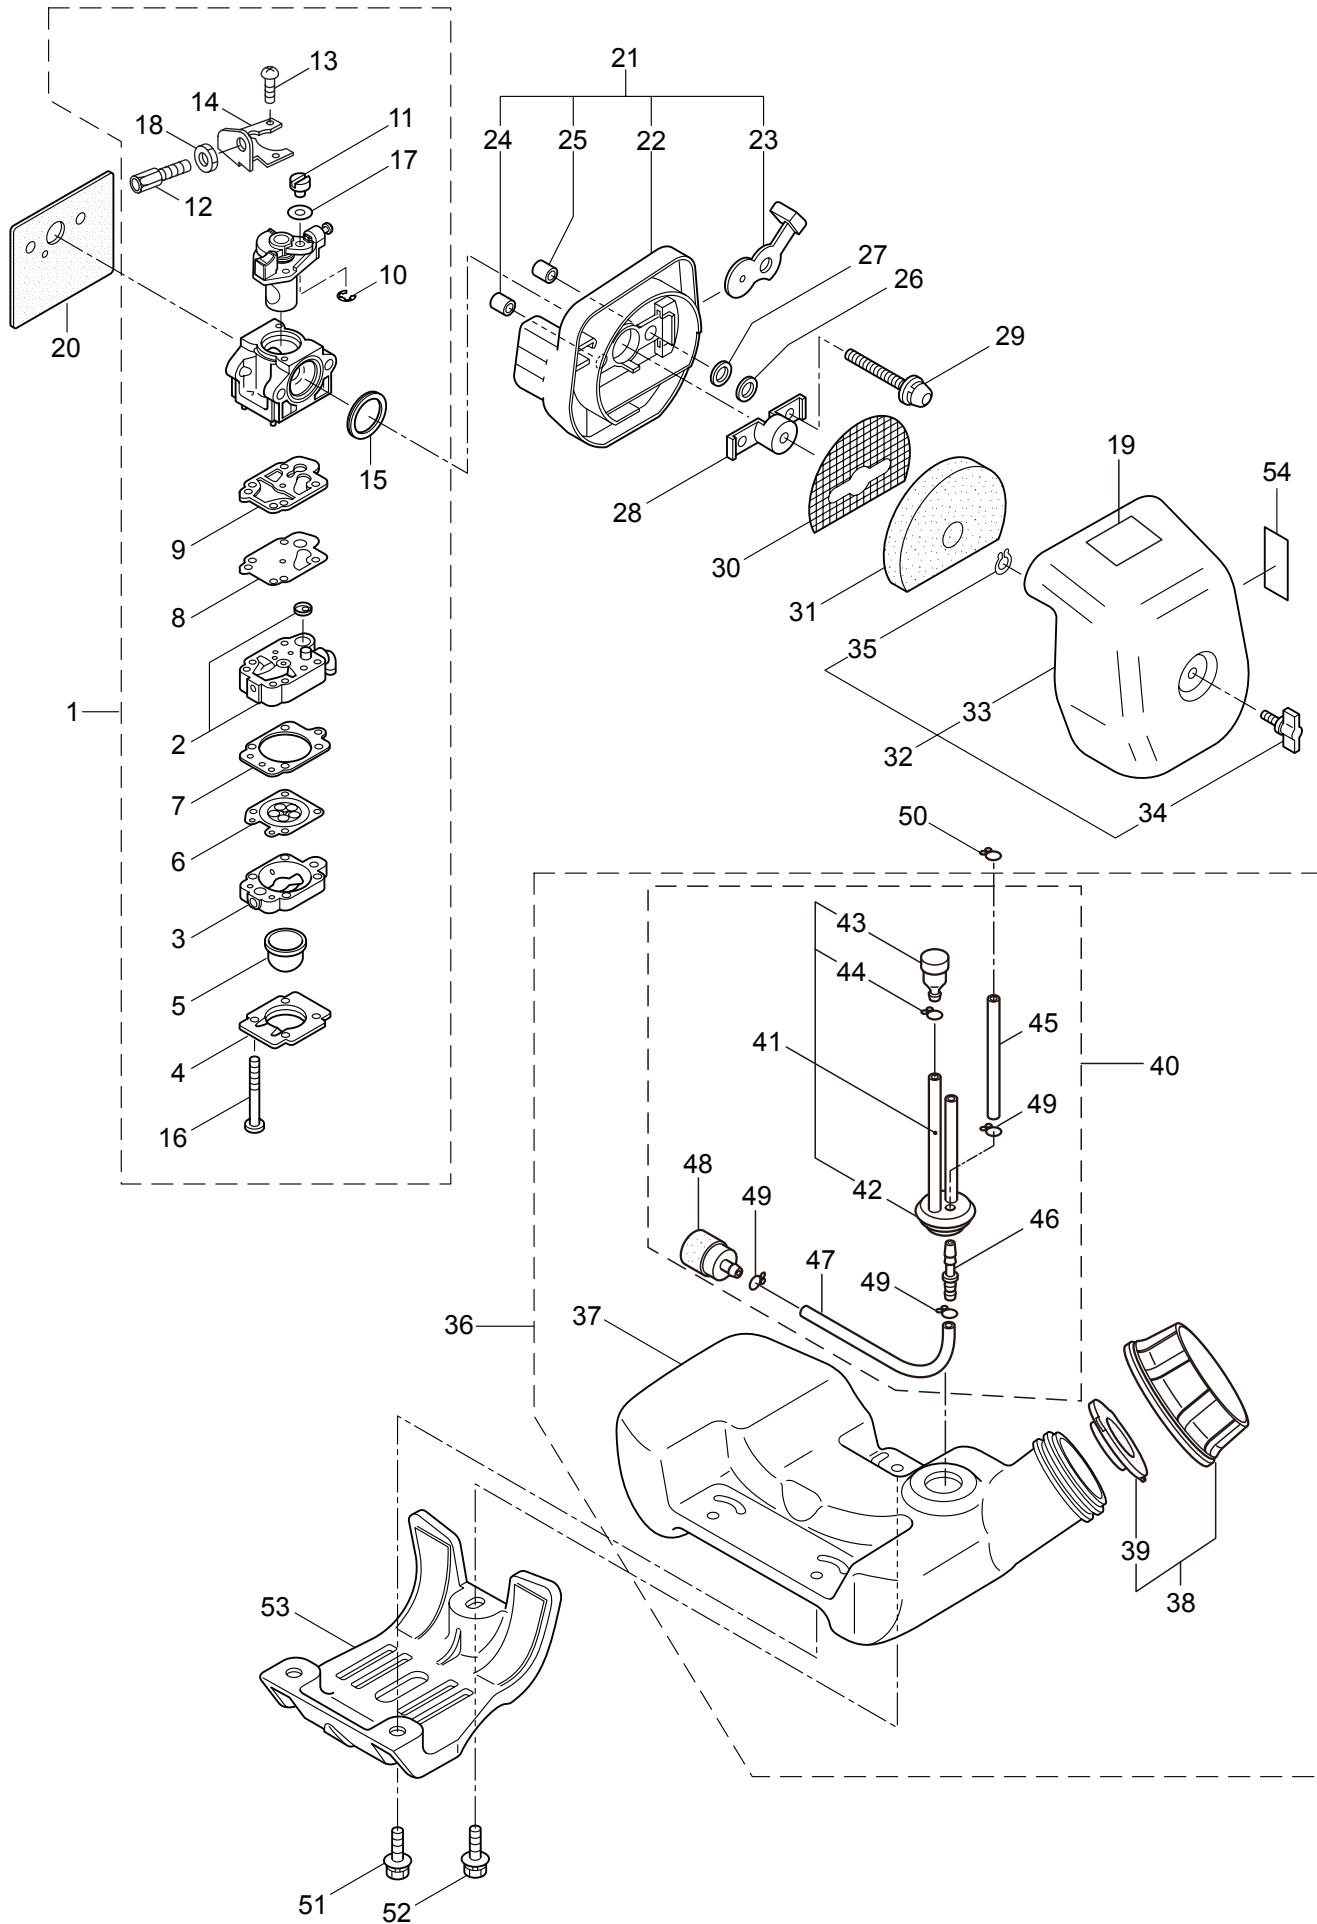

4. M30
CARBURETOR, FUEL TANK

Ref. No.	Part No.	Part Name	Q'ty	Remarks
4-1	282542	Carburetor Ass'y	1	Incl.2-18 New gasket required
4-2	264155	Pump Body	1	
4-3	262991	Purge Body	1	
4-4	262992	Cover Plate	1	
4-5	261874	Primer Bulb	1	
4-6	283905	Diaphragm, Meterring	1	
4-7	262993	Gasket	1	
4-8	262994	Diaphragm,Fuel Pump	1	
4-9	282576	Gasket	1	
4-10	261876	E-Ring	1	
4-11	261658	Swivel	1	
4-12	263994	Adapter	1	
4-13	261875	Screw	2	
4-14	264677	Bracket	1	
4-15	261657	Packing	1	
4-16	262996	Screw	4	
4-17	264678	Washer	1	
4-18	261878	Nut	1	
4-19	285188	Label	1	
4-20	269762	Gasket	1	
4-21	268055	Air Filter Case Ass'y	1	Incl.22-25
4-22	268056	Air Filter Case	1	
4-23	268057	Valve	1	
4-24	268157	Sleeve	1	5.5x7.1x6L
4-25	268412	Sleeve	1	5.5x7.1x6.6L
4-26	263345	Packing	1	7.2x11xt1.3
4-27	263942	Washer	1	7.2x12xt0.15
4-28	263815	Stay	1	
4-29	264016	Cap Screw	2	M5x60
4-30	265026	Screen	1	
4-31	265027	Foam Element	1	
4-32	268058	Air Filter Cover Ass'y	1	Incl.33-35
4-33	268059	Air Filter Cover	1	
4-34	281438	Knob	1	
4-35	261734	Snap Ring	1	#5
4-36	289034	Fuel Tank Ass'y	1	Incl.37-49
4-37	284820	Fuel Tank	1	
4-38	289043	Fuel Tank Cap Ass'y	1	Incl.39
4-39	287058	Gasket	1	
4-40	289035	Fuel Pipe Pick-up Ass'y	1	Incl.41-49
4-41	289036	Fuel Pipe Ass'y	1	Incl.42-44
4-42	268065	Grommet	1	
4-43	261590	Breather	1	
4-44	261117	Clip	1	
4-45	289028	Pipe A	1	3x5x53L