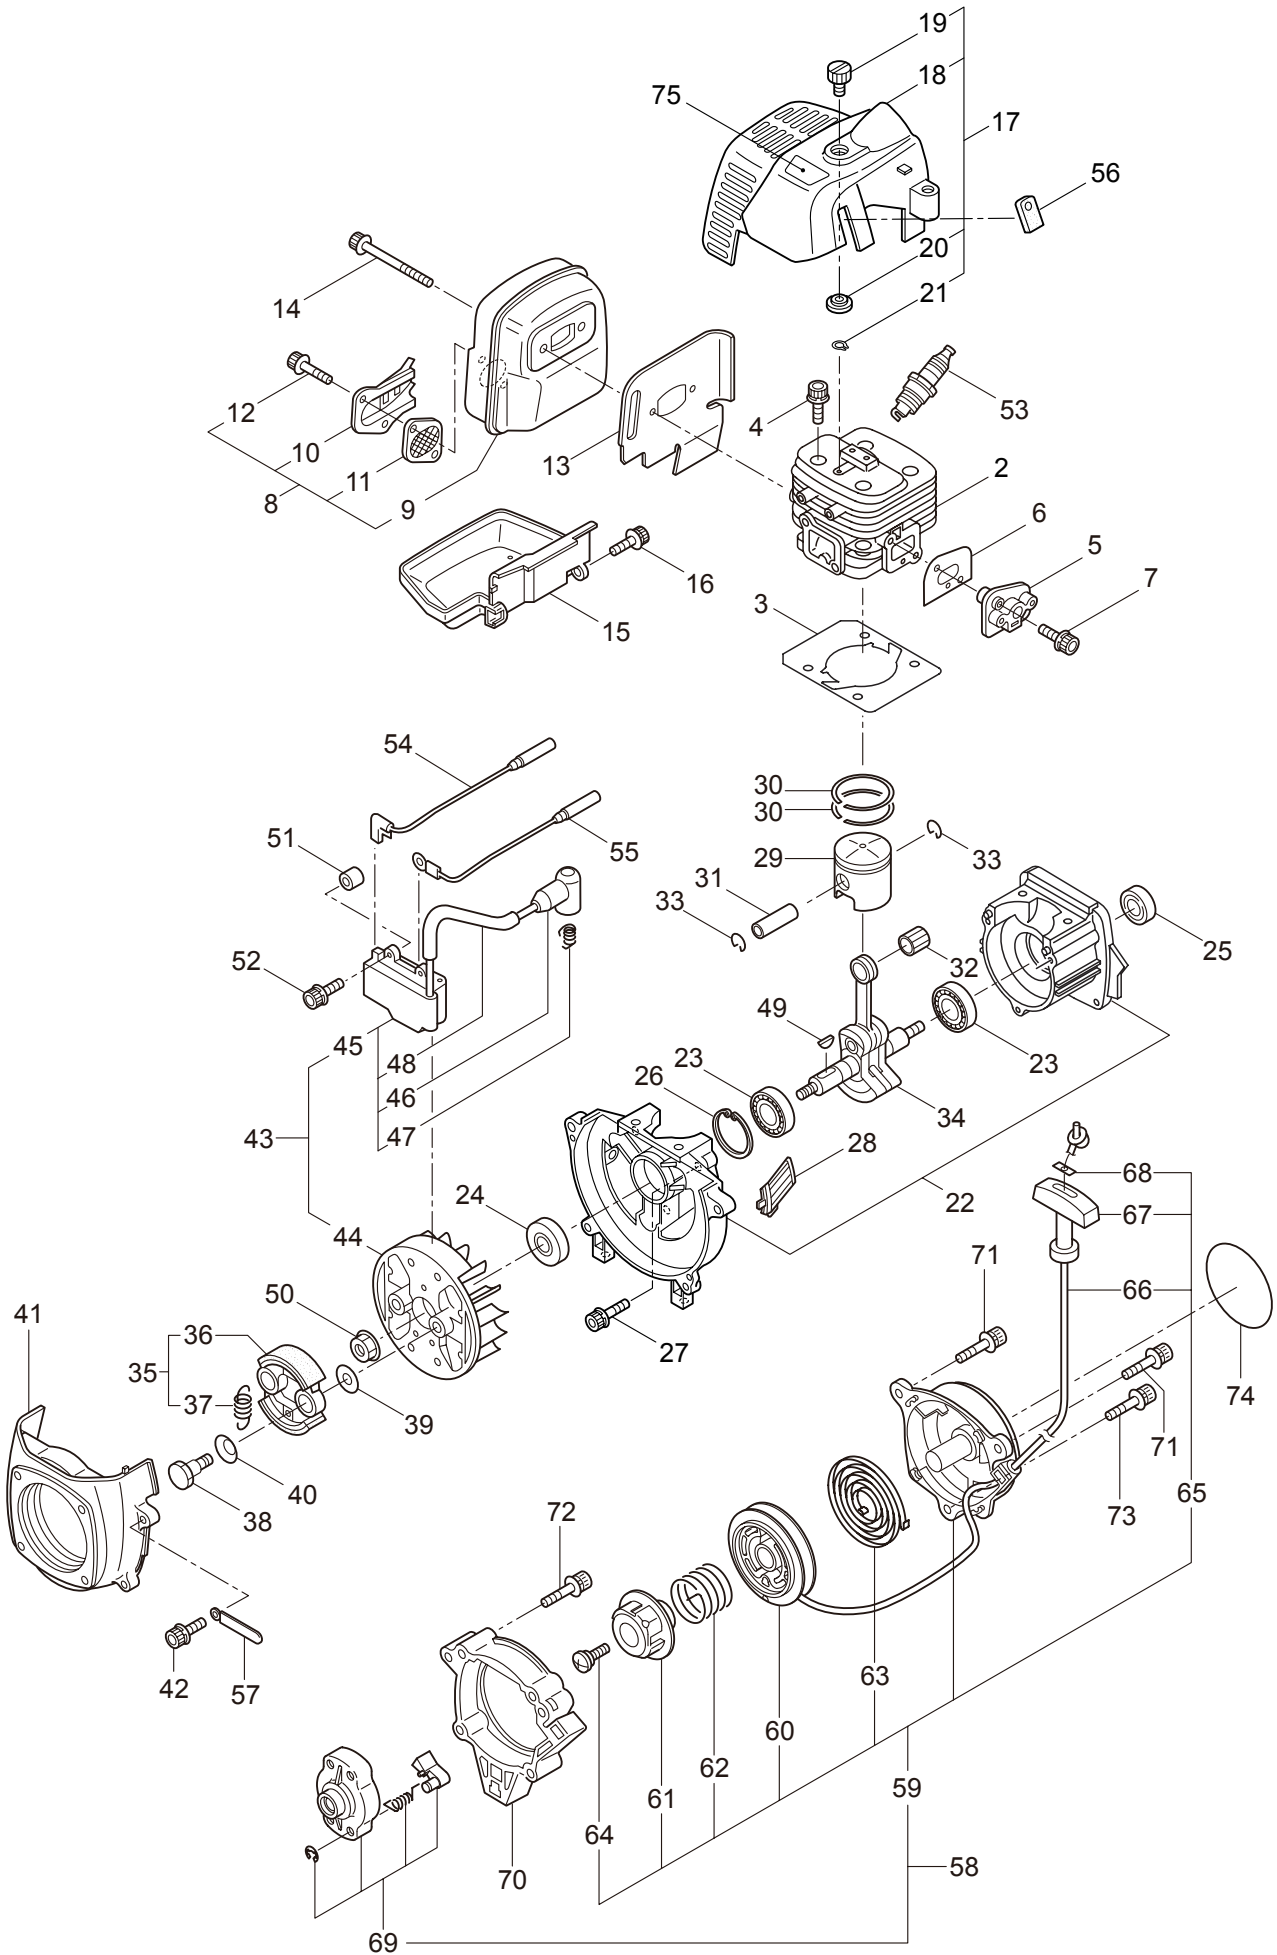

3.M30
ENGINE

Ref. No.	Part No.	Part Name	Q'ty	Remarks
3-1	859348	Engine	1	CE300/77
3-2	286791	Cylinder	1	
3-3	286846	Gasket	1	
3-4	261250	Cap Screw	4	M5x20
3-5	269144	Insulator	1	New gasket required
3-6	267049	Gasket	1	
3-7	265924	Cap Screw	2	M5x25
3-8	283007	Muffler Ass'y	1	Incl.9-12
3-9	283003	Muffler Comp.	1	
3-10	268171	Muffler Tail	1	
3-11	267056	Spark Arrester	1	
3-12	265107	Cap Screw	2	M4x10
3-13	281440	Gasket	1	
3-14	266402	Cap Screw	2	M5x55
3-15	281435	Under Cover	1	
3-16	267191	Cap Screw	1	M5x16
3-17	281742	Top Cover Ass'y	1	Incl.18-21
3-18	281434	Top Cover	1	
3-19	261018	Knob	1	
3-20	261020	Spacer	1	
3-21	261734	Snap Ring	1	#5
3-22	286851	Crankcase	1	
3-23	280488	Bearing	2	PPL 6001
3-24	261492	Oil Seal	1	ISCD12287
3-25	261386	Oil Seal	1	ISCD12227
3-26	055185	Snap Ring	1	#28
3-27	261612	Cap Screw	3	M5x30
3-28	281442	Screen	1	
3-29	268782	Piston	1	
3-30	265067	Piston Ring	2	(2)Required
3-31	265068	Piston Pin	1	
3-32	265225	Bearing,Needle	1	
3-33	261393	Clip,Piston Pin	2	
3-34	265141	Crankshaft/Conn.Rod Ass'y	1	
3-35	267327	Clutch Ass'y	1	Incl.36,37
3-36	267342	Clutch Shoe	2	(2)required
3-37	267345	Spring,Clutch	1	
3-38	264505	Bolt	2	
3-39	261189	Washer	2	6x16.5x1.2
3-40	261777	Wave Washer	2	
3-41	281433	Fan Cover	1	
3-42	261250	Cap Screw	4	M5x20
3-43	287898	Magneto Ass'y	1	Incl.44-48
3-44	287902	Rotor/Fan	1	
3-45	281746	Ignition Coil Ass'y	1	Incl.46-48