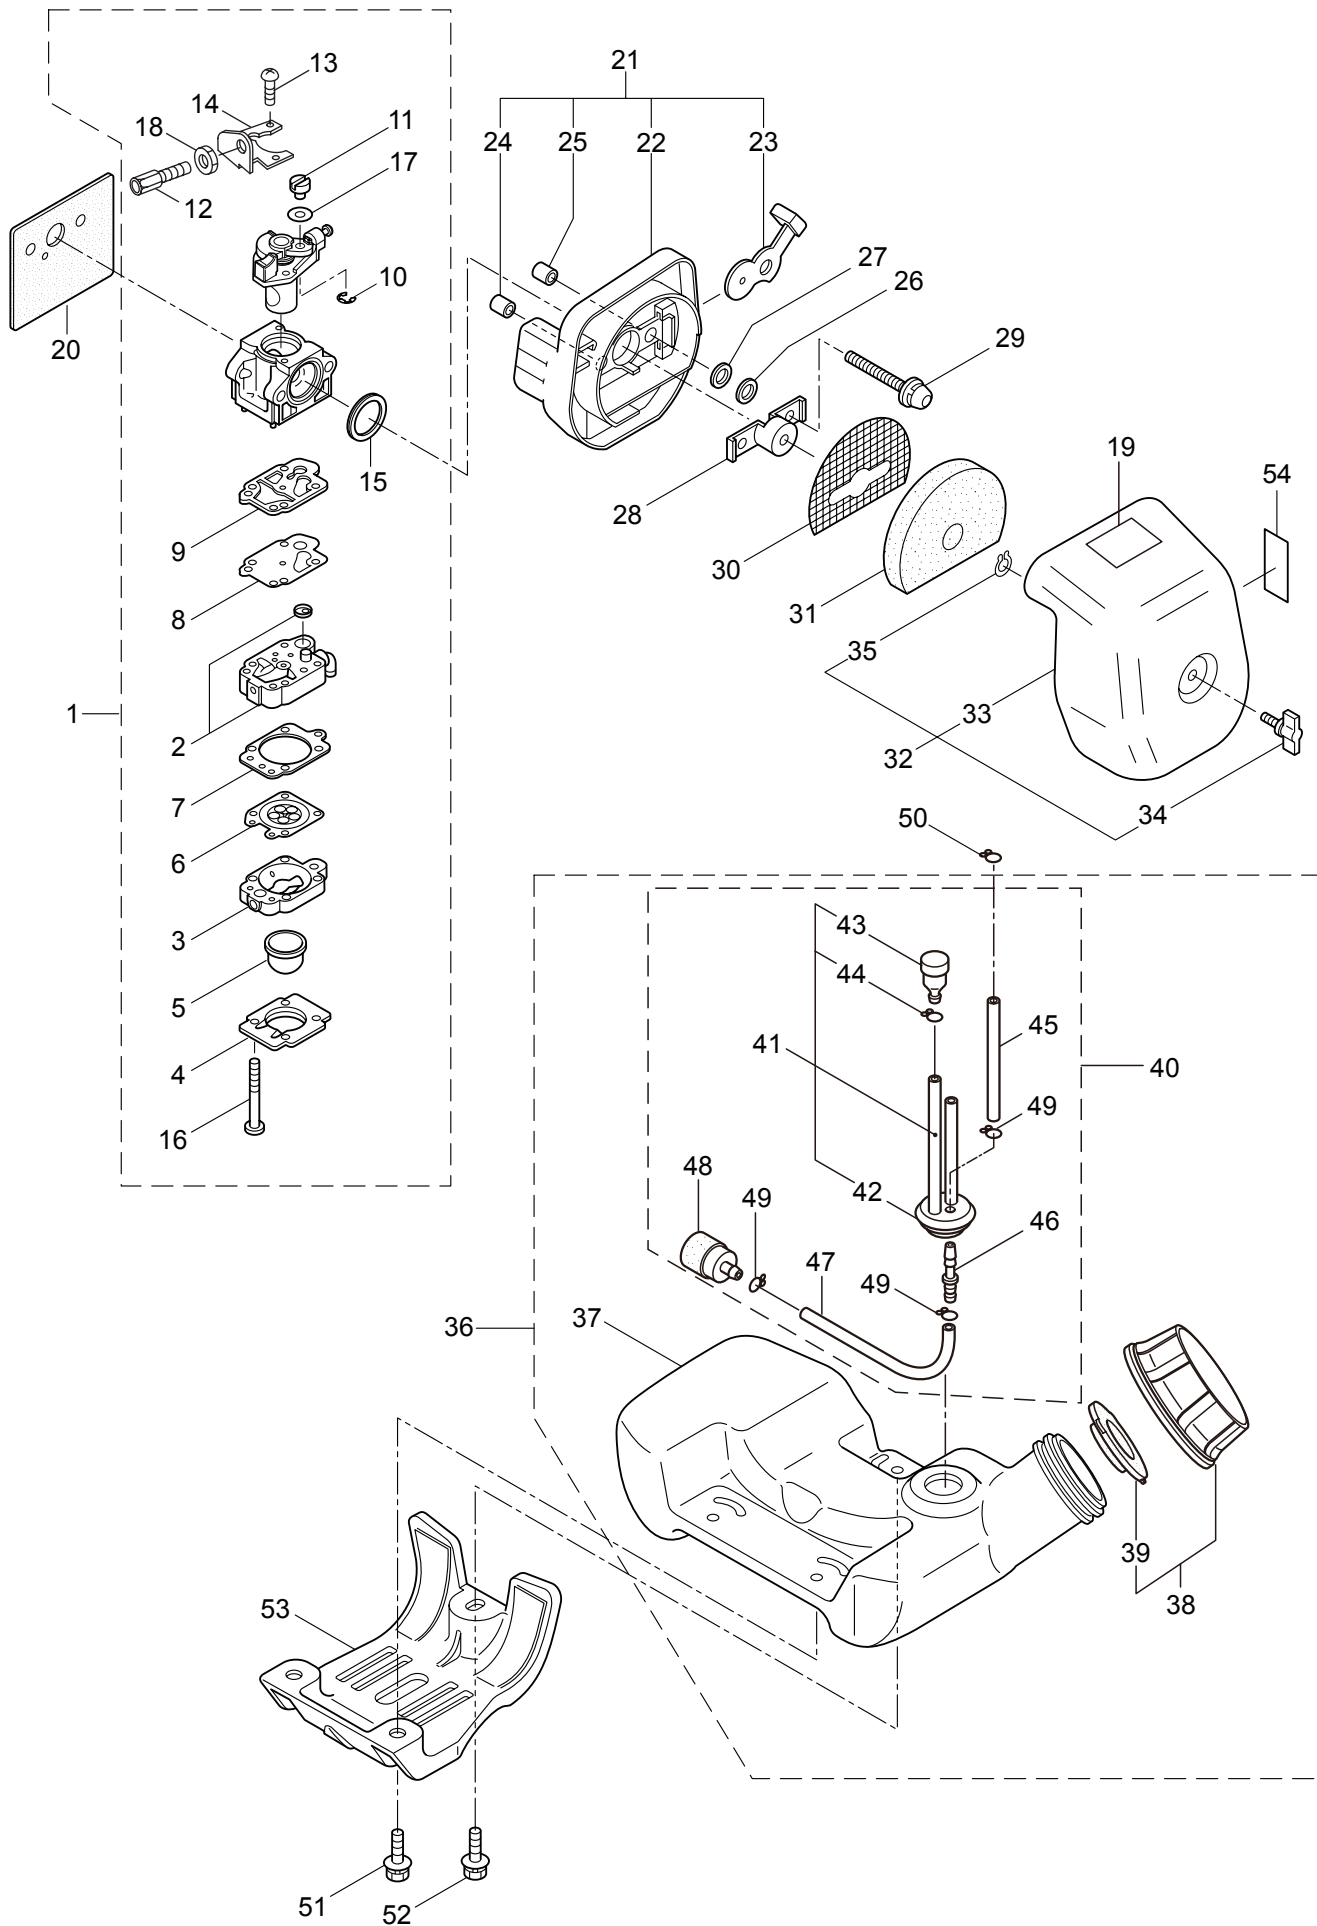

4. M30
CARBURETOR, FUEL TANK

Ref. No.	Part No.	Part Name	Q'ty	Remarks
4-46	288921	Joint	1	
4-47	289033	Pipe	1	3x5x100L
4-48	264653	Filter Ass'y	1	
4-49	261117	Clip	3	
4-50	261117	Clip	1	
4-51	281714	Cap Screw	2	M5x20
4-52	281715	Cap Screw	1	M5x20
4-53	281441	Stand	1	
4-54	261352	Label	1	Choke