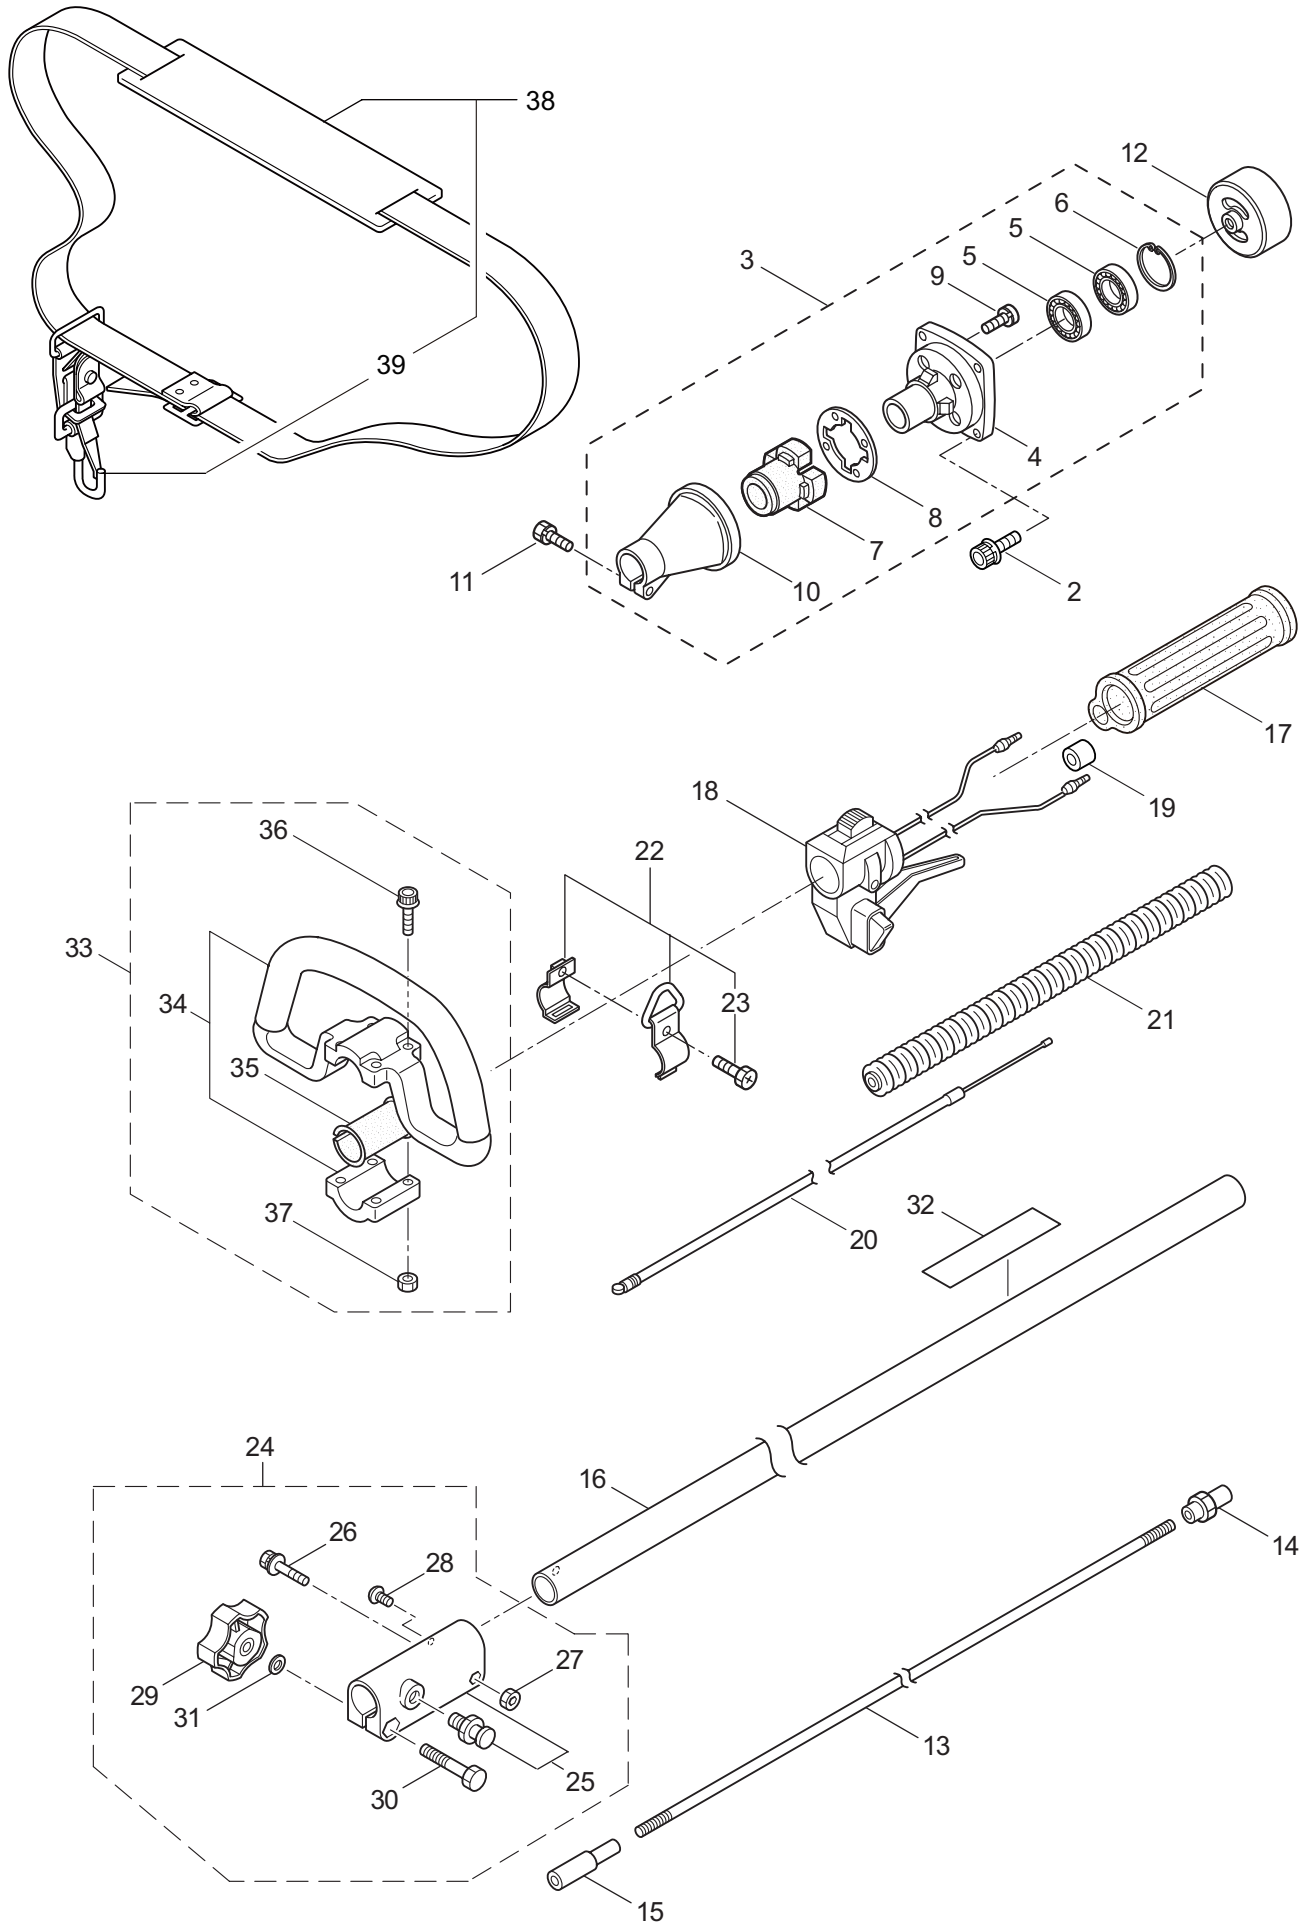

## CONTENTS

1. MAIN BODY .....	1 ~ 2
2. ACCESSORIES .....	3 ~ 4
3. ENGINE .....	5 ~ 8
4. CARBURETOR, FUEL TANK .....	9 ~ 12

2013. 08.

P/N 523693

1. M30  
MAIN BODY

Ref. No.	Part No.	Part Name	Q'ty	Remarks
1-1	364268	M30	1	
1-2	261250	Cap Screw	4	M5x20
1-3	215512	Clutch Case Ass'y	1	Incl.4-10
1-4	214592	Bearing Case	1	
1-5	214161	Bearing	2	#6000ZZ
1-6	054676	Snap Ring	1	#26
1-7	214162	Buffer	1	
1-8	214163	Washer	1	
1-9	092033	Screw	4	M5x15
1-10	214593	Driveshaft Tube Adapter	1	
1-11	261246	Cap Screw	1	M5x25
1-12	054677	Clutch Drum	1	
1-13	219084	Driveshaft	1	
1-14	211464	Upper Adapt	1	
1-15	215276	Lower Adapt	1	
1-16	224121	Driveshaft Tube	1	
1-17	215532	Shaft Grip	1	
1-18	221465	Throttle Trigger	1	
1-19	214083	Outer Guide	1	
1-20	213444	Throttle Cable	1	340L
1-21	213548	Plastic Tube	1	#10x200L
1-22	054691	Hanging Bracket Ass'y	1	Incl.23
1-23	089738	Bolt	1	M5x15
1-24	219489	Shaft Coupler Ass'y	1	Incl.25-31
1-25	219490	Shaft Coupler Ass'y	1	
1-26	215351	Cap Screw	1	M5x25
1-27	081027	Nut	1	M5
1-28	219087	Cap Screw	1	M5x10
1-29	219088	Clamping Knob Ass'y	1	
1-30	089976	Bolt	1	M8x45
1-31	550131	Washer	1	M8
1-32	235489	Label	1	M30
1-33	215601	Loop Handle Ass'y	1	Incl.34-37
1-34	214982	Loop Handle	1	
1-35	213171	Packing	1	
1-36	215608	Cap Screw	4	M5x30x16
1-37	081027	Nut	4	M5
1-38	220533	Hanging Strap Ass'y	1	Incl.39
1-39	231657	Hook	1	