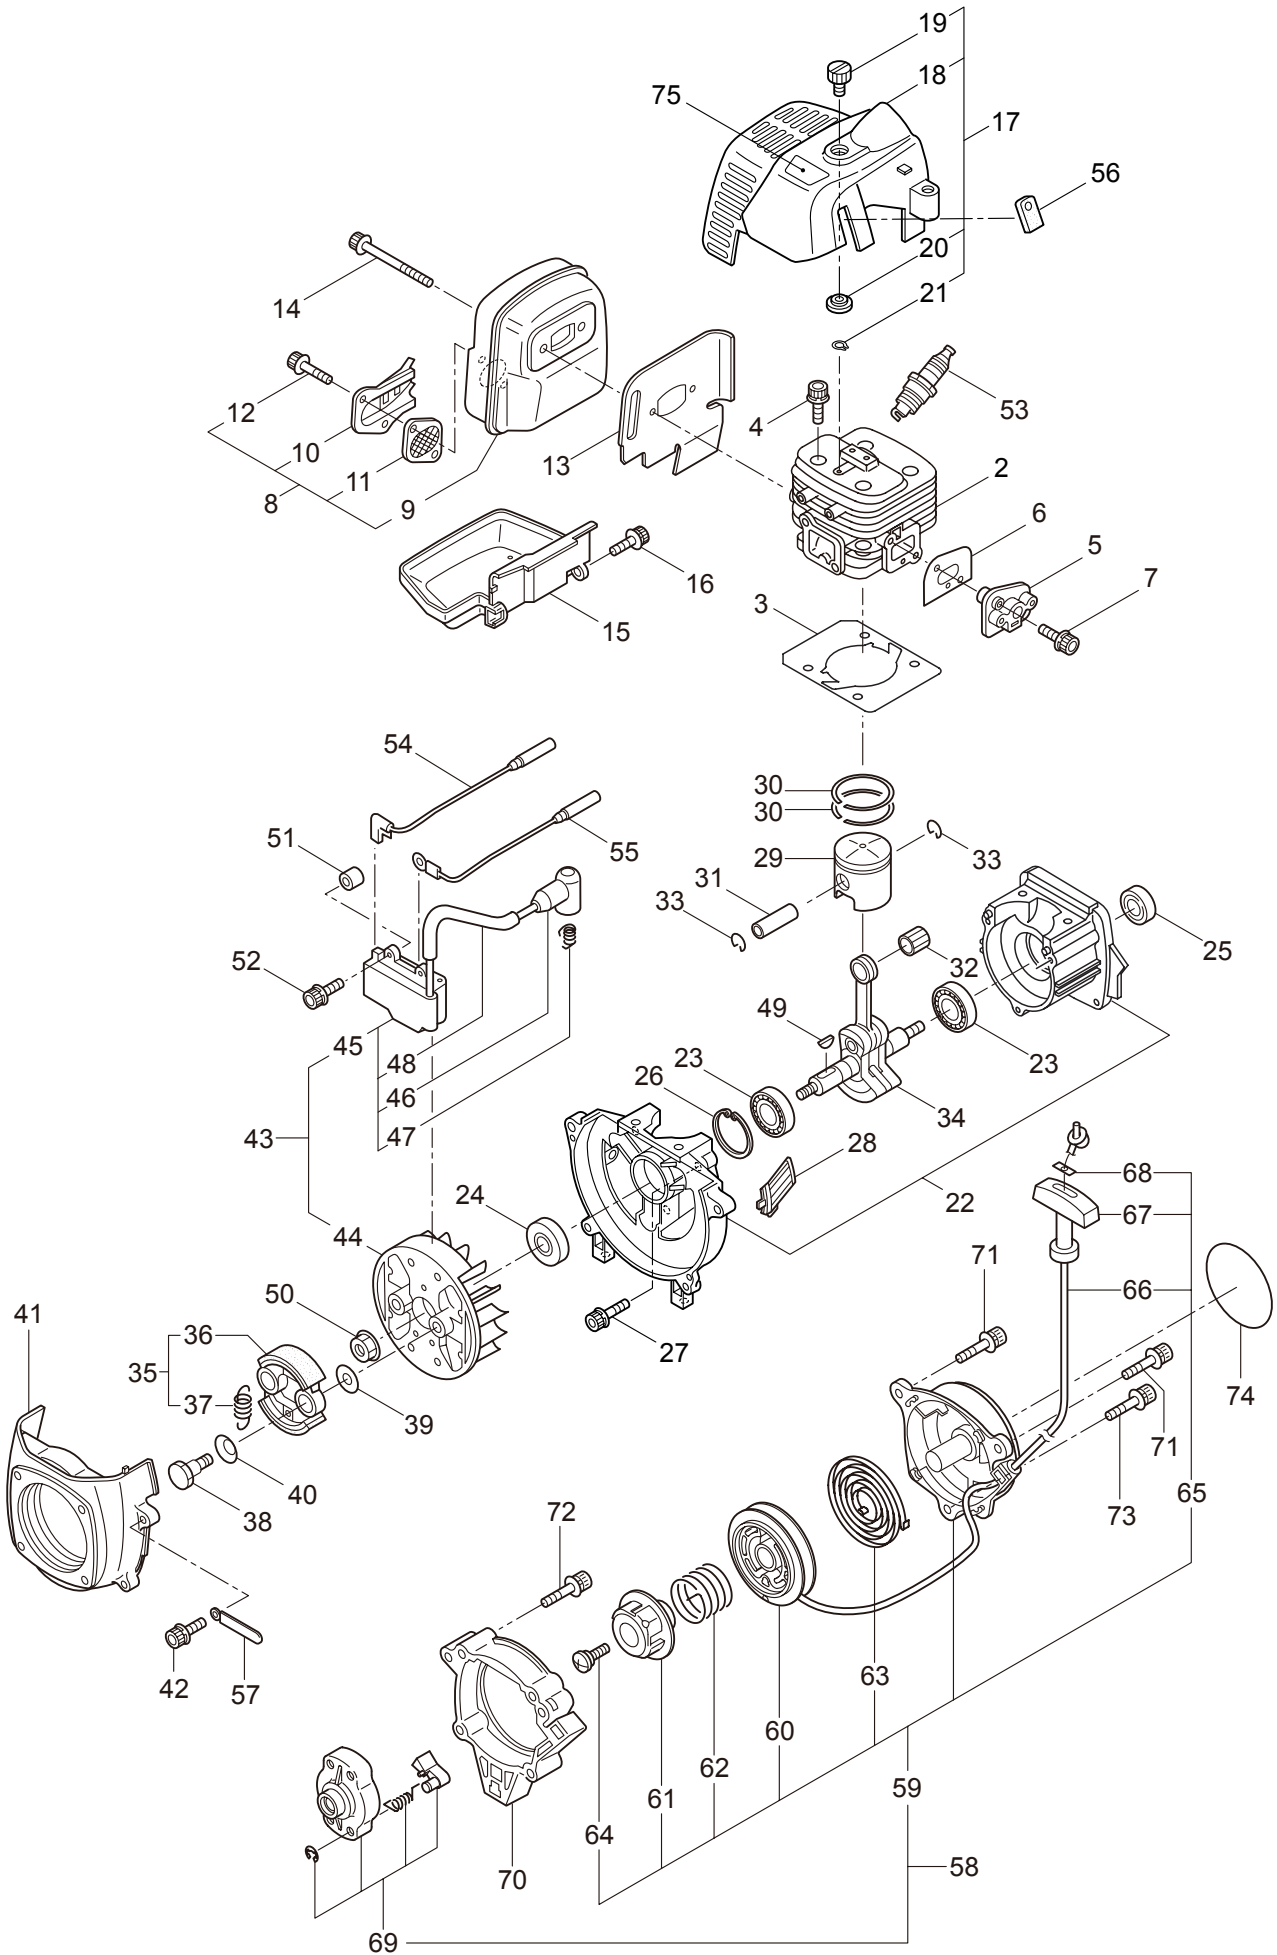

3.M30  
ENGINE

Ref. No.	Part No.	Part Name	Q'ty	Remarks
3-46	269714	Plug Boot	1	
3-47	269715	Connector	1	
3-48	281756	Insulator	1	
3-49	261076	Woodruff Key	1	3x10
3-50	261417	Nut,Rotor	1	M8
3-51	280381	Spacer	2	
3-52	261256	Cap Screw	2	M4x25
3-53	285982	Spark Plug	1	NGK BPM8Y
3-54	269722	Lead	1	
3-55	268044	Lead	1	
3-56	269189	Grommet	1	
3-57	264588	Clamp	1	
3-58	283476	Recoil Starter Ass'y	1	Incl.59-69
3-59	283477	Recoil Ass'y	1	Incl.60-68
3-60	283504	Reel	1	
3-61	283505	Cam Plate	1	
3-62	283506	Spring	1	
3-63	280931	Spiral Spring	1	
3-64	267213	Screw	1	
3-65	283578	Stater Rope Ass'y	1	Incl.66-68
3-66	283579	Stater Rope	1	
3-67	261725	Starter Grip	1	
3-68	283511	Rope Stopper	1	
3-69	283575	Starter Pawl Ass'y	1	
3-70	284698	Adapter Ass'y	1	
3-71	283391	Cap Screw	2	M4x20
3-72	265726	Cap Screw	4	M4x16
3-73	282096	Cap Screw	1	M4x16WSW
3-74	272699	Label	1	M30
3-75	272700	Label	1	M30