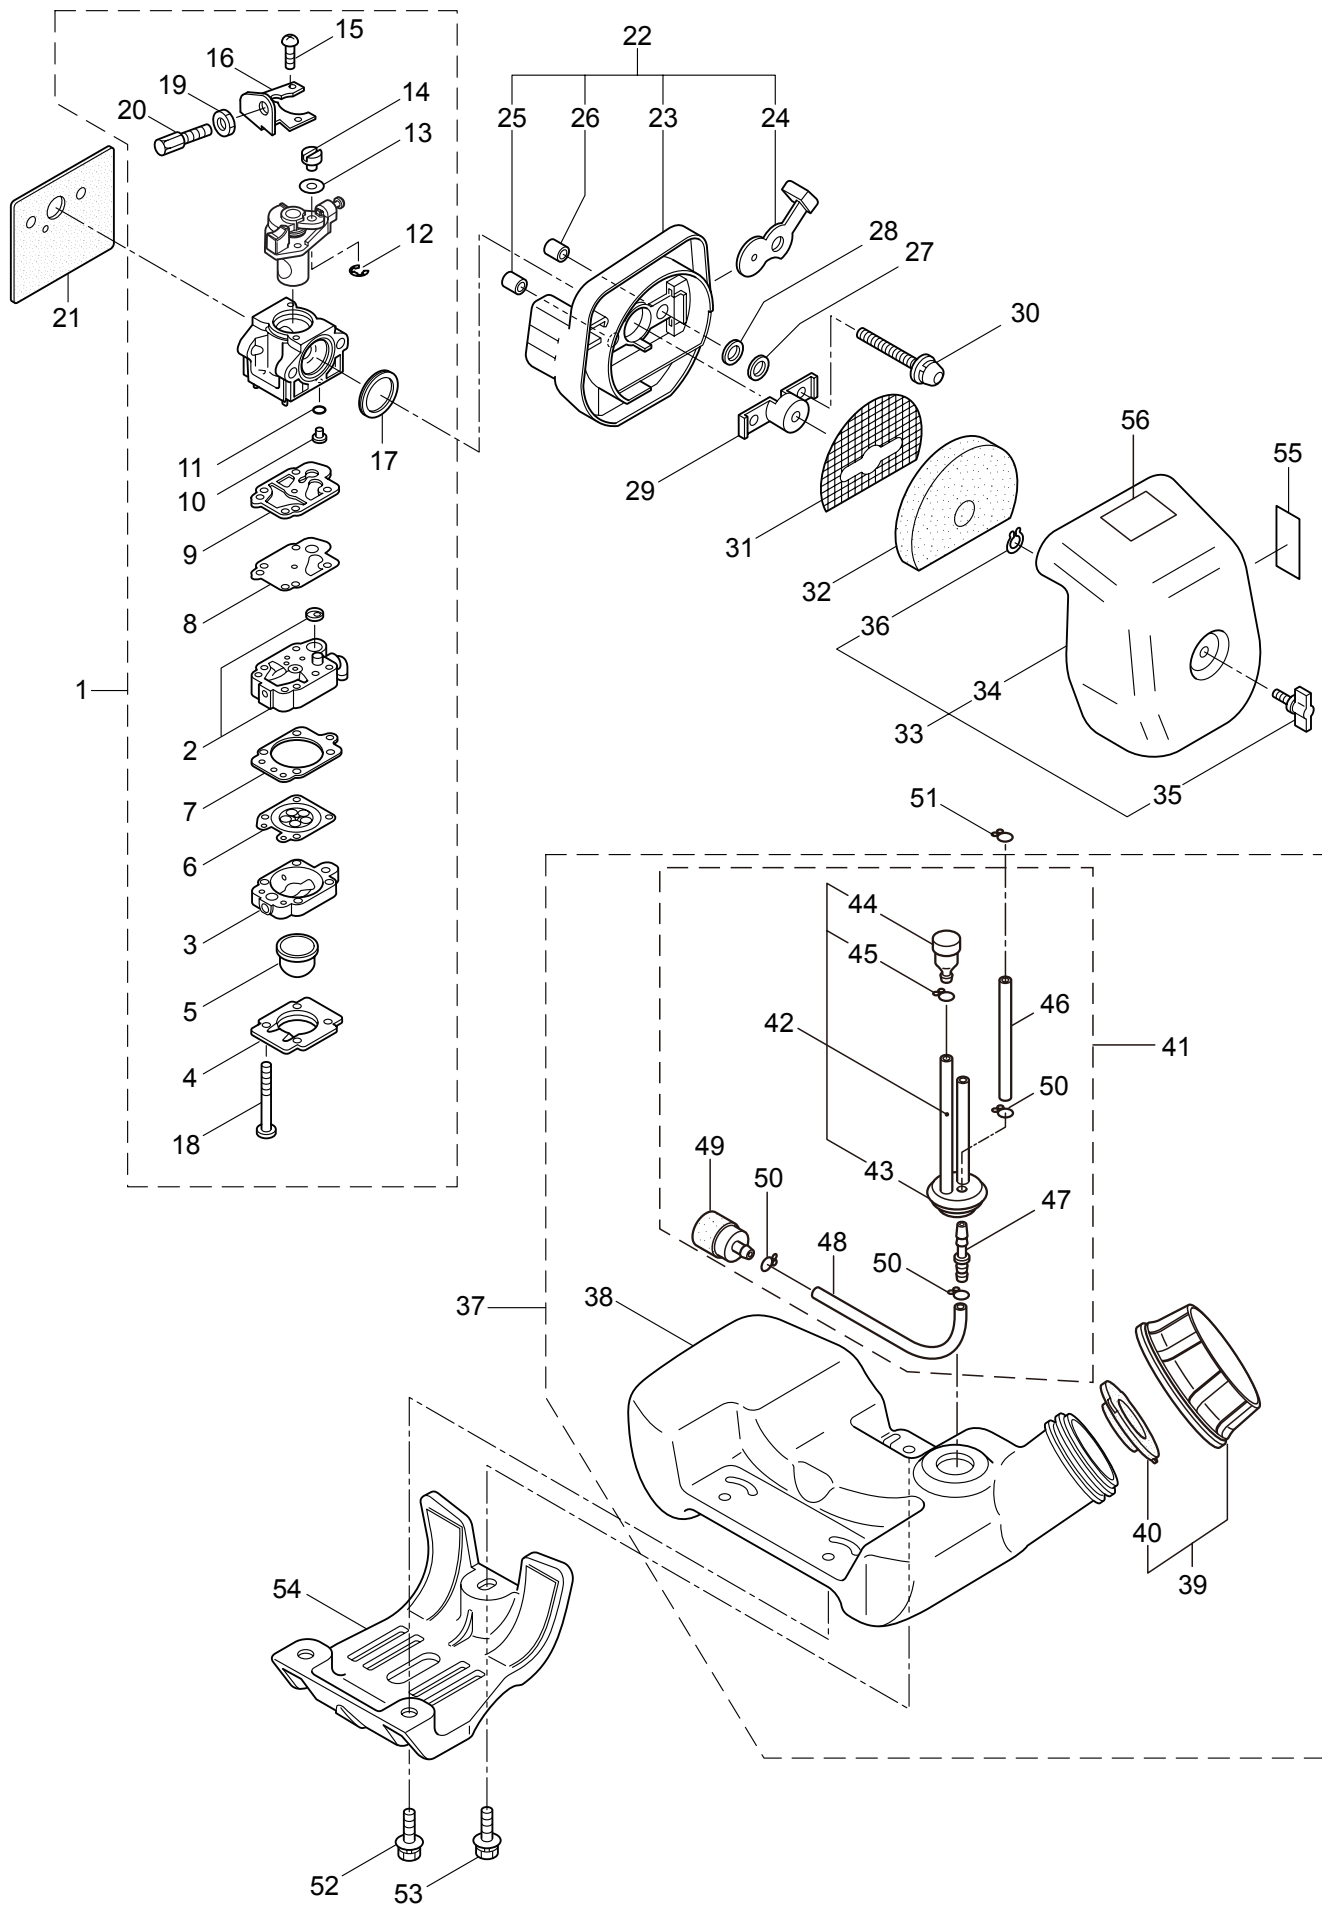

4. M27
CARBURETOR, FUEL TANK

Ref. No.	Part No.	Part Name	Q'ty	Remarks
4-46	289028	Pipe A	1	3x5x53L
4-47	288921	Joint	1	
4-48	289033	Pipe	1	3x5x100L
4-49	264653	Filter Ass'y	1	
4-50	261117	Clip	3	
4-51	261117	Clip	1	
4-52	281714	Cap Screw	2	M5x20
4-53	281715	Cap Screw	1	M5x20
4-54	281441	Stand	1	
4-55	261352	Label	1	Choke
4-56	285188	Label	1