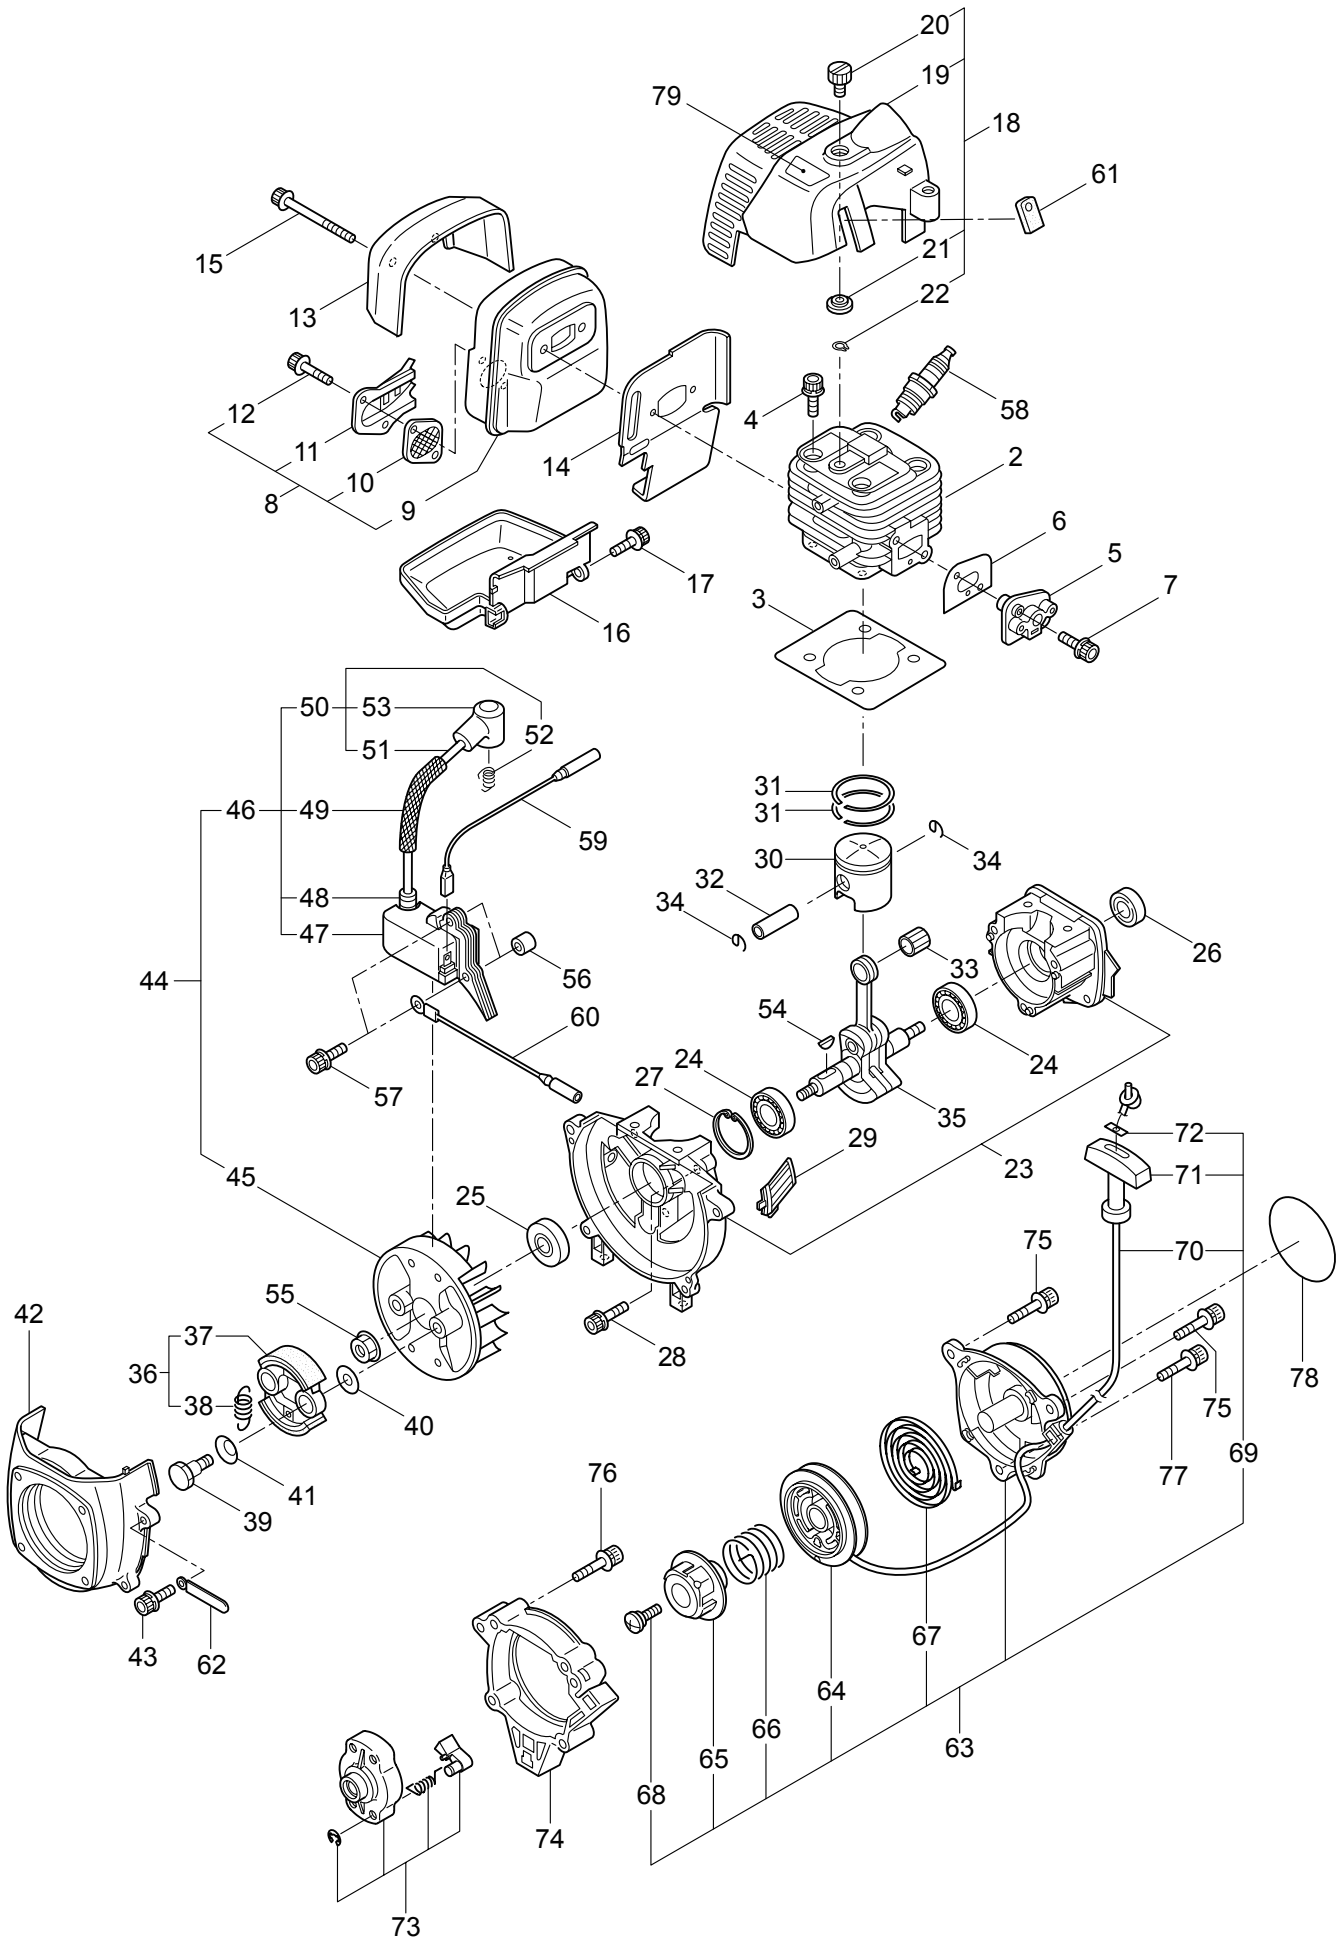

3.M27
ENGINE

Ref. No.	Part No.	Part Name	Q'ty	Remarks
3-46	283705	Ignition Coil Ass'y	1	Incl.47-53
3-47	283730	Coil	1	
3-48	261072	Cap	1	
3-49	283731	Tube	1	
3-50	283732	Spark Plug Wire Ass'y	1	Incl.51-53
3-51	283733	Spark Plug Wire	1	
3-52	261075	Connector	1	
3-53	261074	Plug Boot	1	
3-54	261076	Woodruff Key	1	3x10
3-55	261417	Nut,Rotor	1	M8
3-56	280381	Spacer	2	
3-57	261256	Cap Screw	2	M4x25
3-58	285982	Spark Plug	1	NGK BPM8Y
3-59	261772	Lead	1	
3-60	268044	Lead	1	
3-61	269189	Grommet	1	
3-62	264588	Clamp	1	
3-63	283477	Recoil Ass'y	1	Incl.64-72
3-64	283504	Reel	1	
3-65	283505	Cam Plate	1	
3-66	283506	Spring	1	
3-67	280931	Spiral Spring	1	
3-68	267213	Screw	1	
3-69	283578	Stater Rope Ass'y	1	Incl.70-72
3-70	283579	Stater Rope	1	
3-71	261725	Starter Grip	1	
3-72	283511	Rope Stopper	1	
3-73	283575	Starter Pawl Ass'y	1	
3-74	284698	Adapter Ass'y	1	
3-75	283391	Cap Screw	2	M4x20
3-76	265726	Cap Screw	4	M4x16
3-77	282096	Cap Screw	1	M4x16WSW
3-78	272256	Label	1	M27/CER260
3-79	272257	Label	1	M27 MARUYAMA