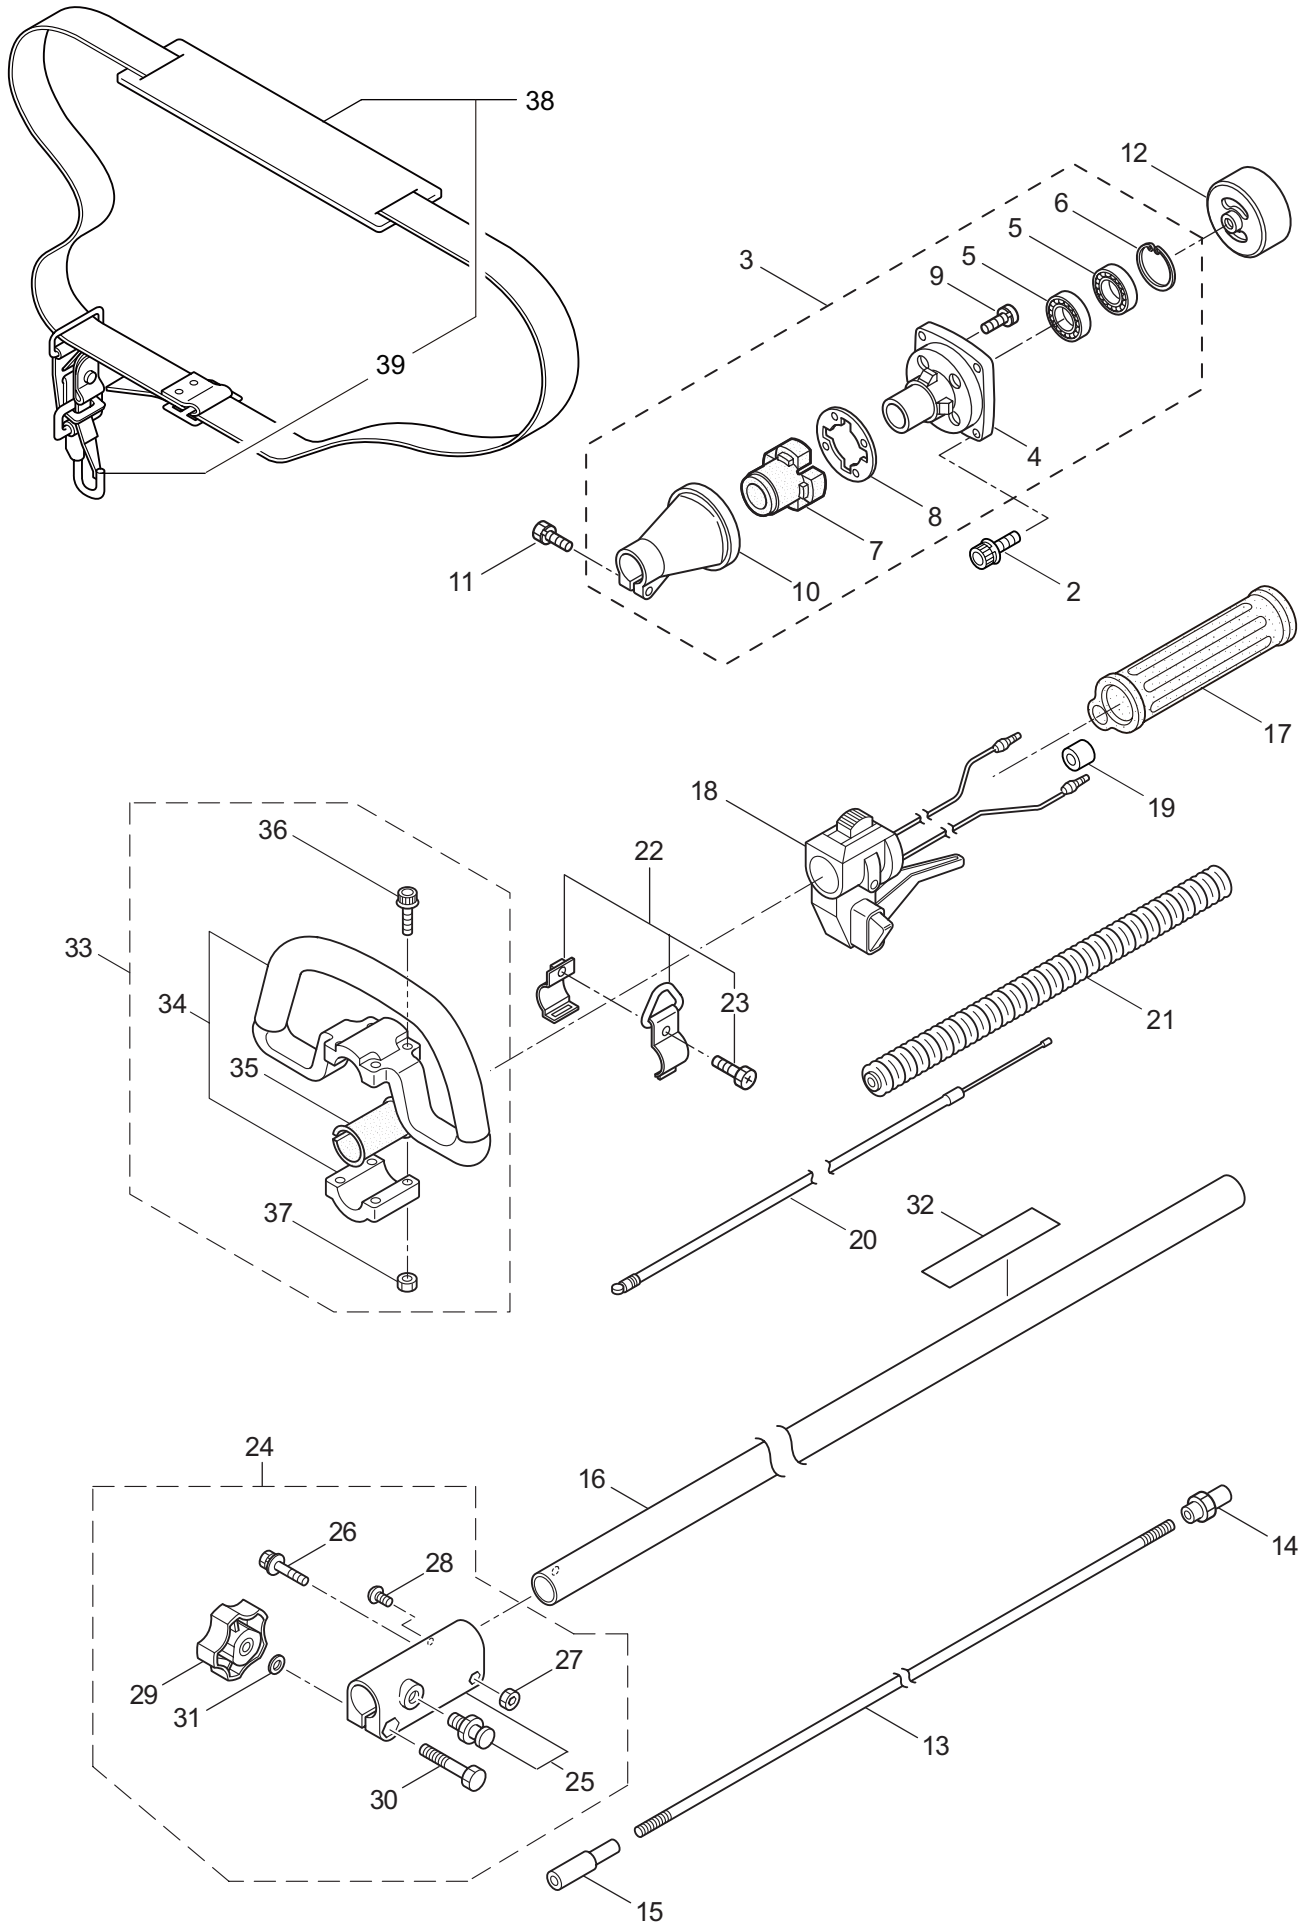

2013. 04.

P/N 523625

1. M27
MAIN BODY

Ref. No.	Part No.	Part Name	Q'ty	Remarks
1-1	364208	M27	1	
1-2	261250	Cap Screw	4	M5x20
1-3	215512	Clutch Case Ass'y	1	Incl.4-10
1-4	214592	Bearing Case	1	
1-5	214161	Bearing	2	#6000ZZ
1-6	054676	Snap Ring	1	#26
1-7	214162	Buffer	1	
1-8	214163	Washer	1	
1-9	092033	Screw	4	M5x15
1-10	214593	Driveshaft Tube Adapter	1	
1-11	261246	Cap Screw	1	M5x25
1-12	054677	Clutch Drum	1	
1-13	219084	Driveshaft	1	
1-14	211464	Upper Adapt	1	
1-15	215276	Lower Adapt	1	
1-16	224121	Driveshaft Tube	1	
1-17	215532	Shaft Grip	1	
1-18	221465	Throttle Trigger	1	
1-19	214083	Outer Guide	1	
1-20	213444	Throttle Cable	1	340L
1-21	213548	Plastic Tube	1	#10x200L
1-22	054691	Hanging Bracket Ass'y	1	Incl.23
1-23	089738	Bolt	1	M5x15
1-24	219489	Shaft Coupler Ass'y	1	Incl.25-31
1-25	219490	Shaft Coupler Ass'y	1	
1-26	215351	Cap Screw	1	M5x25
1-27	081027	Nut	1	M5
1-28	219087	Cap Screw	1	M5x10
1-29	219088	Clamping Knob Ass'y	1	
1-30	089976	Bolt	1	M8x45
1-31	550131	Washer	1	M8
1-32	234942	Label	1	M27
1-33	215601	Loop Handle Ass'y	1	Incl.34-37
1-34	214982	Loop Handle	1	
1-35	213171	Packing	1	
1-36	215608	Cap Screw	4	M5x30x16
1-37	081027	Nut	4	M5
1-38	220533	Hanging Strap Ass'y	1	Incl.39
1-39	231657	Hook	1	

2. M27
ACCESSORIES

Ref. No.	Part No.	Part Name	Q'ty	Remarks
2-1	210418	Box Spanner	1	13x19x(+)
2-2	219431	Wrench	1	3mm
2-3	219432	Wrench	1	4mm
2-4	219433	Wrench	1	5mm
2-5	234943	Instruction Manual	1	M27/M30

4. M27
 CARBURETOR, FUEL TANK

Ref. No.	Part No.	Part Name	Q'ty	Remarks
4-46	289028	Pipe A	1	3x5x53L
4-47	288921	Joint	1	
4-48	289033	Pipe	1	3x5x100L
4-49	264653	Filter Ass'y	1	
4-50	261117	Clip	3	
4-51	261117	Clip	1	
4-52	281714	Cap Screw	2	M5x20
4-53	281715	Cap Screw	1	M5x20
4-54	281441	Stand	1	
4-55	261352	Label	1	Choke
4-56	285188	Label	1	