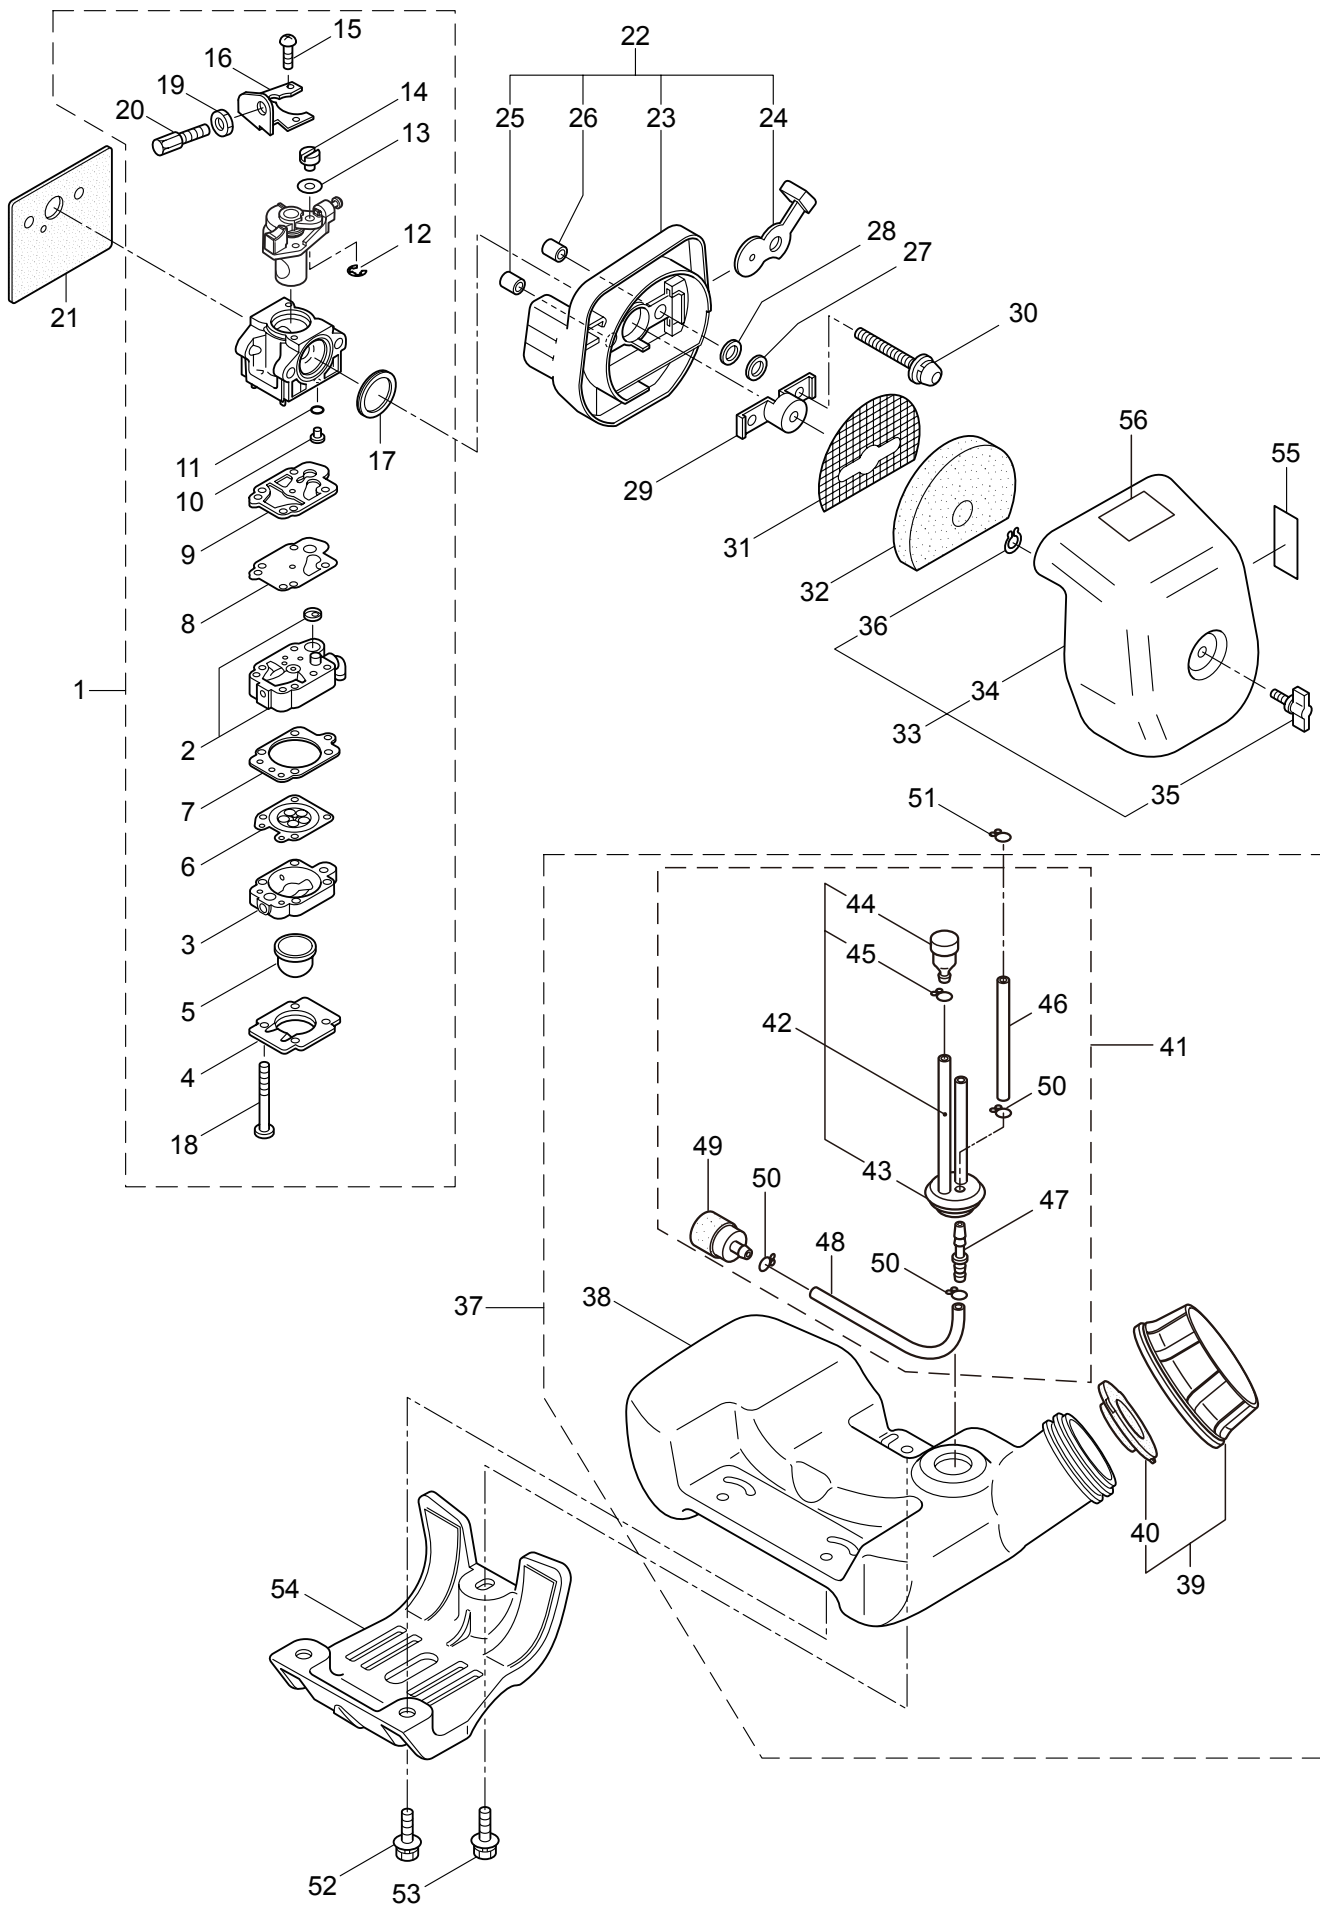

4. M27
CARBURETOR, FUEL TANK

Ref. No.	Part No.	Part Name	Q'ty	Remarks
4-1	283898	Carburetor Ass'y	1	Incl.2-20 New gasket required
4-2	264155	Pump Body	1	
4-3	262991	Purge Body	1	
4-4	262992	Cover Plate	1	
4-5	261874	Primer Bulb	1	
4-6	283905	Diaphragm, Meterring	1	
4-7	262993	Gasket	1	
4-8	262994	Diaphragm,Fuel Pump	1	
4-9	282576	Gasket	1	
4-10	281487	Main Jet	1	#37
4-11	261871	O-Ring	1	
4-12	261876	E-Ring	1	
4-13	264678	Washer	1	
4-14	261658	Swivel	1	
4-15	261875	Screw	2	
4-16	264677	Bracket	1	
4-17	261657	Packing	1	
4-18	262996	Screw	4	
4-19	261878	Nut	1	
4-20	263994	Adapter	1	
4-21	269762	Gasket	1	
4-22	268055	Air Filter Case Ass'y	1	Incl.23-26
4-23	268056	Air Filter Case	1	
4-24	268057	Valve	1	
4-25	268157	Sleeve	1	5.5x7.1x6L
4-26	268412	Sleeve	1	5.5x7.1x6.6L
4-27	263345	Packing	1	7.2x11xt1.3
4-28	263942	Washer	1	7.2x12xt0.15
4-29	263815	Stay	1	
4-30	264016	Cap Screw	2	M5x60
4-31	265026	Screen	1	
4-32	265027	Foam Element	1	
4-33	268058	Air Filter Cover Ass'y	1	Incl.34-36
4-34	268059	Air Filter Cover	1	
4-35	281438	Knob	1	
4-36	261734	Snap Ring	1	#5
4-37	289034	Fuel Tank Ass'y	1	Incl.38-50
4-38	284820	Fuel Tank	1	
4-39	289043	Fuel Tank Cap Ass'y	1	Incl.40
4-40	287058	Gasket	1	
4-41	289035	Fuel Pipe Pick-up Ass'y	1	Incl.42-50
4-42	289036	Fuel Pipe Ass'y	1	Incl.43-45
4-43	268065	Grommet	1	
4-44	261590	Breather	1	
4-45	261117	Clip	1