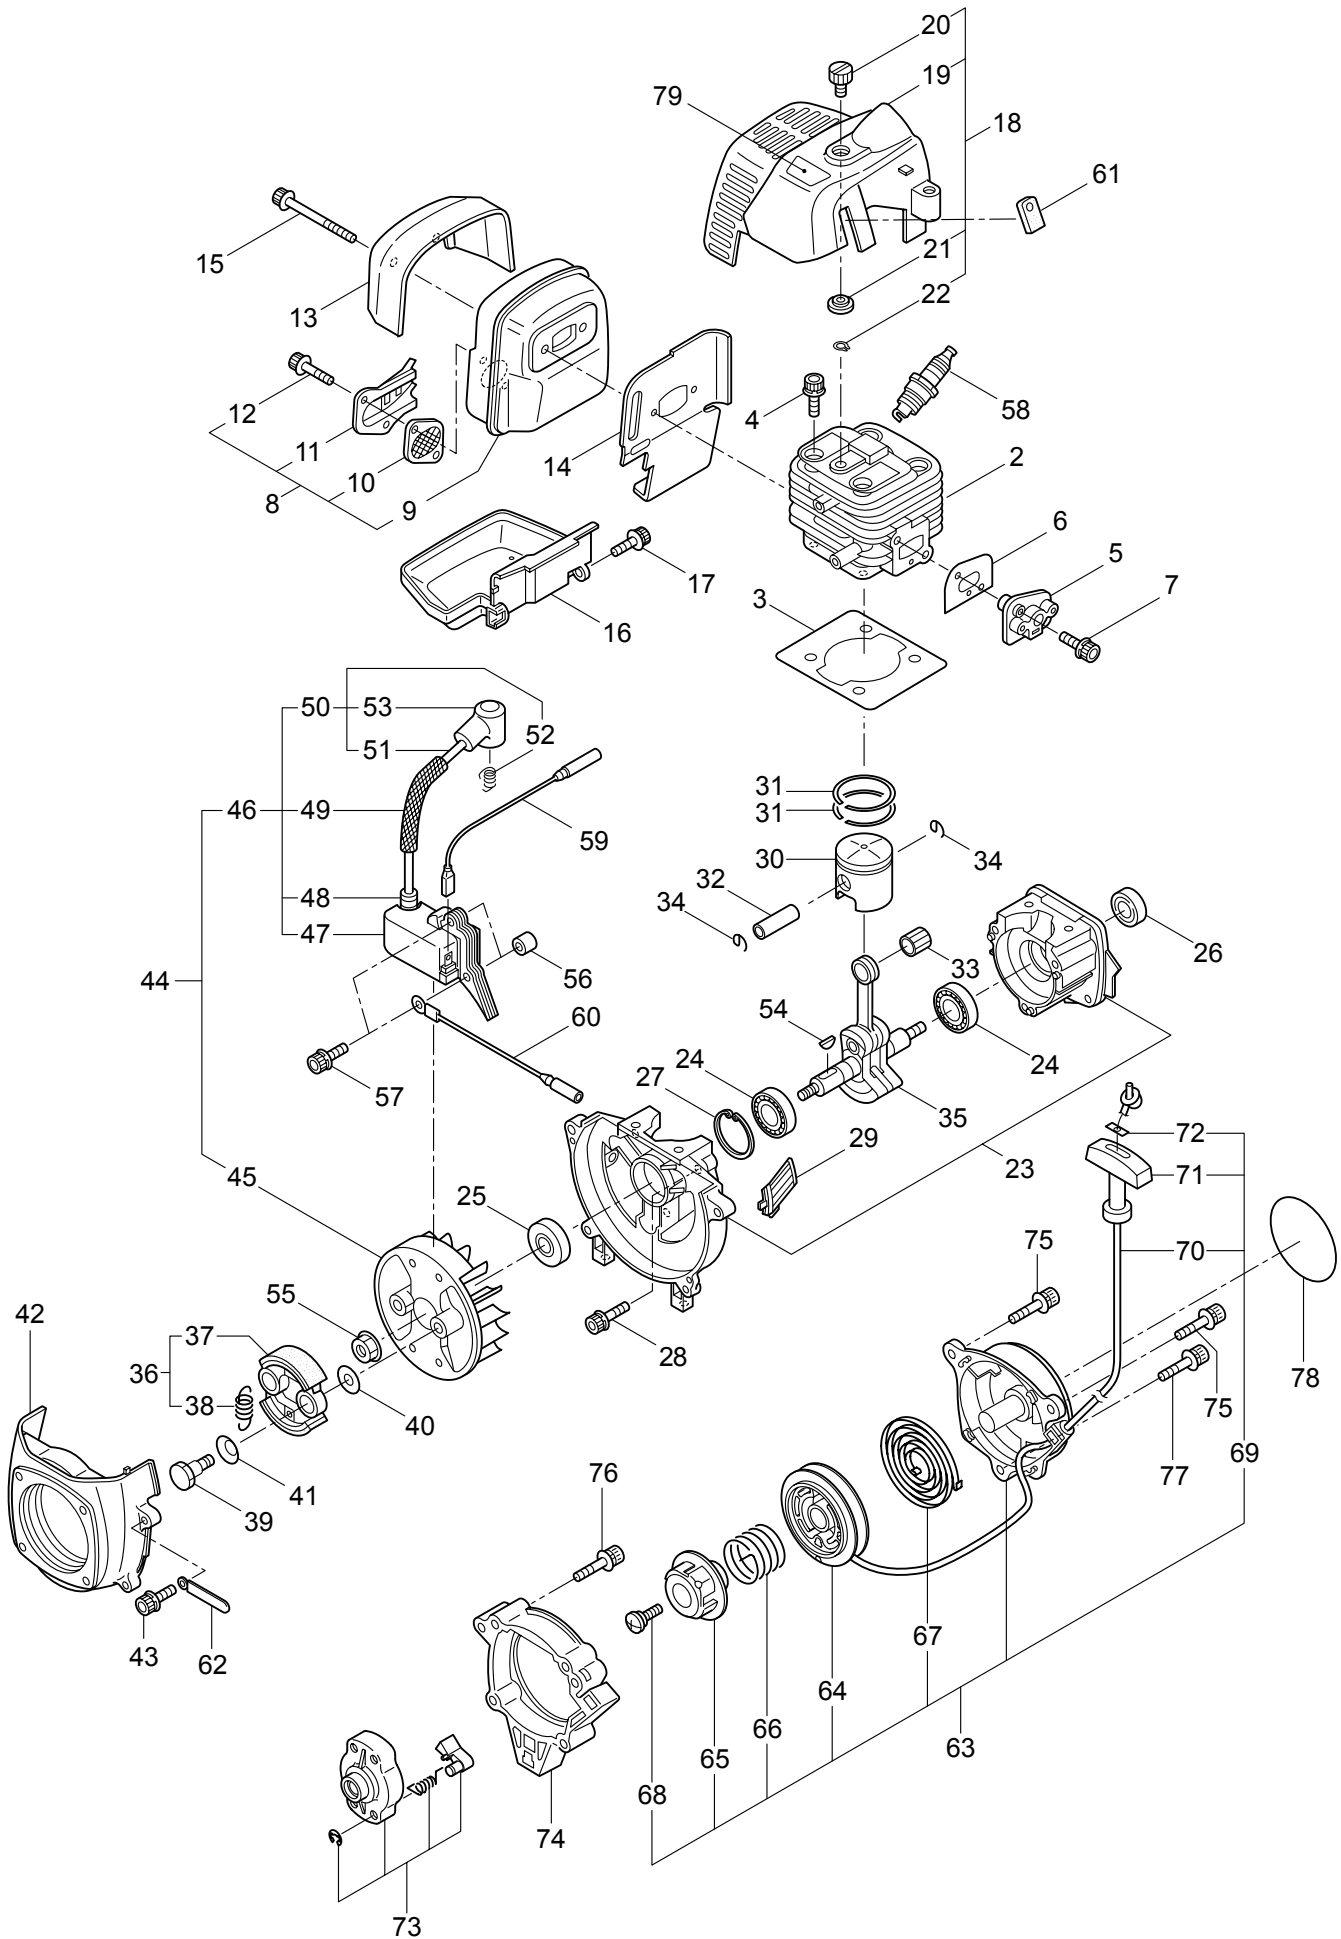

3.M27
ENGINE

Ref. No.	Part No.	Part Name	Q'ty	Remarks
3-1	859274	Engine	1	CE260/32
3-2	283734	Cylinder	1	
3-3	283783	Gasket	1	
3-4	261250	Cap Screw	4	M5x20
3-5	269144	Insulator	1	New gasket required
3-6	267049	Gasket	1	
3-7	265924	Cap Screw	2	M5x25
3-8	282208	Muffler Ass'y	1	Incl.9-12
3-9	282209	Muffler Comp.	1	
3-10	267056	Spark Arrester	1	
3-11	268171	Muffler Tail	1	
3-12	265107	Cap Screw	2	M4x10
3-13	284071	Holder	1	
3-14	283940	Gasket	1	
3-15	266402	Cap Screw	2	M5x55
3-16	281435	Under Cover	1	
3-17	267191	Cap Screw	1	M5x16
3-18	281742	Top Cover Ass'y	1	Incl.19-22
3-19	281434	Top Cover	1	
3-20	261018	Knob	1	
3-21	261020	Spacer	1	
3-22	261734	Snap Ring	1	#5
3-23	289582	Crankcase	1	
3-24	280488	Bearing	2	PPL 6001
3-25	261492	Oil Seal	1	ISCD12287
3-26	261386	Oil Seal	1	ISCD12227
3-27	055185	Snap Ring	1	#28
3-28	261612	Cap Screw	3	M5x30
3-29	281442	Screen	1	
3-30	268247	Piston	1	
3-31	261496	Piston Ring	2	(2)Required
3-32	261497	Piston Pin	1	
3-33	261037	Bearing,Needle	1	KBK8x11x11.8x1
3-34	261576	Clip,Piston	2	
3-35	265197	Crankshaft/Conn.Rod Ass'y	1	
3-36	267327	Clutch Ass'y	1	Incl.37,38
3-37	267342	Clutch Shoe	2	(2)required
3-38	267345	Spring,Clutch	1	
3-39	264505	Bolt	2	
3-40	261189	Washer	2	6x16.5x1.2
3-41	261777	Wave Washer	2	
3-42	281433	Fan Cover	1	
3-43	261250	Cap Screw	4	M5x20
3-44	283729	Magneto Ass'y	1	Incl.45-53
3-45	268253	Rotor/Fan	1