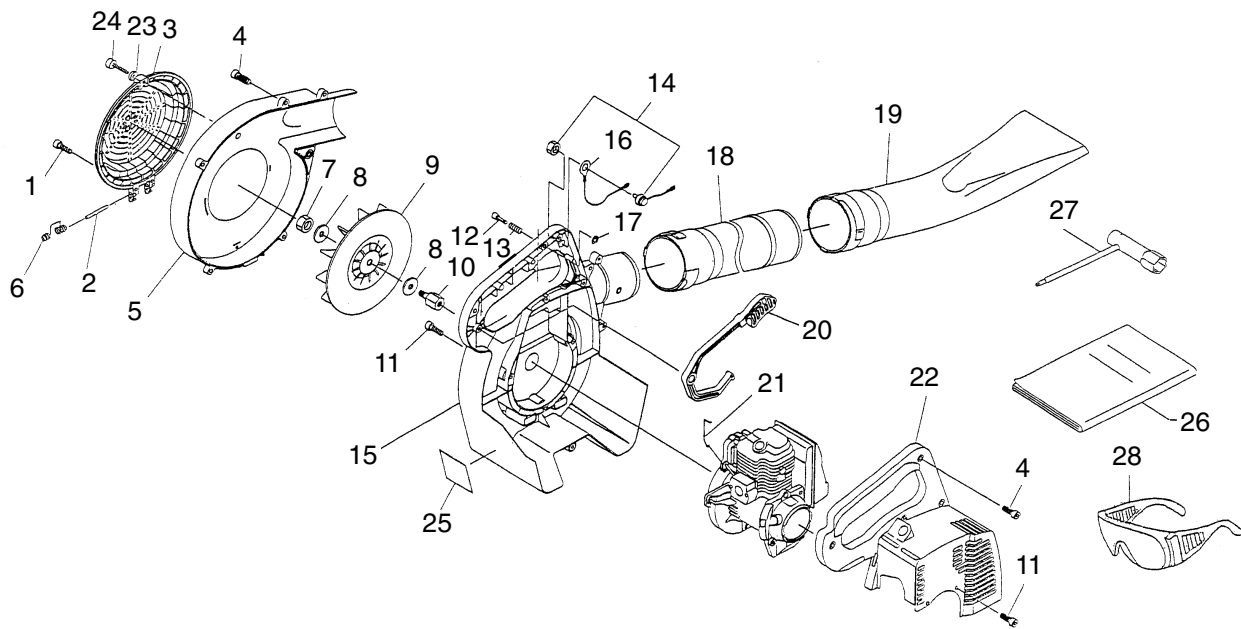

### ILLUSTRATED PARTS LIST

M260B  
Handheld Blower  
PART 845443-REV07/04

Maruyama. *E x t r a o r d i n a r y .*

**2** ILLUSTRATED PARTS LIST  
**M260B**

**MAIN BODY**

| <b>REF #</b> | <b>PART #</b> | <b>DESCRIPTION</b> | <b>Q'TY.</b> | <b>NOTES</b> |
|--------------|---------------|--------------------|--------------|--------------|
| 1            | 627447        | Bolt               | 1            | M5X14        |
| 2            | 627448        | Shaft              | 1            |              |
| 3            | 627449        | Fan Guard          | 1            |              |
| 4            | 627450        | Bolt               | 1            | PC5X18       |
| 5            | 645475        | Casing             | 1            |              |
| 6            | 627452        | Spring             | 1            |              |
| 7            | 627453        | Nut                | 1            |              |
| 8            | 627454        | Washer             | 2            |              |
| 9            | 627455        | Fan                | 1            |              |
| 10           | 627456        | Shaft              | 1            |              |
| 11           | 627411        | Bolt               | 5            |              |
| 12           | 627457        | Throttle Lever     | 1            |              |
| 13           | 627458        | Throttle Spring    | 1            |              |
| 14           | 627459        | Switch Complete    | 1            |              |
| 15           | 645476        | Casing             | 1            |              |
| 16           | 627461        | Wire Harness       | 1            |              |
| 17           | 627462        | Snap Ring          | 1            | E-3          |
| 18           | 627463        | Straight Pipe      | 1            |              |
| 19           | 627464        | Tail Pipe          | 1            |              |
| 20           | 627465        | Throttle Lever     | 1            |              |
| 21           | 627466        | Throttle Lever     | 1            |              |
| 22           | 645477        | Cowling            | 1            |              |
| 23           | 627468        | Washer             | 1            |              |
| 24           | 627469        | Bolt               | 1            | M4X30        |
| 25           | 627471        | Caution Plate      | 1            |              |
| 26           | 845442        | Instruction Book   | 1            |              |
| 27           | 119529        | Box Spanner        | 1            |              |
| 28           | 119943        | Safety Goggles     | 1            |              |