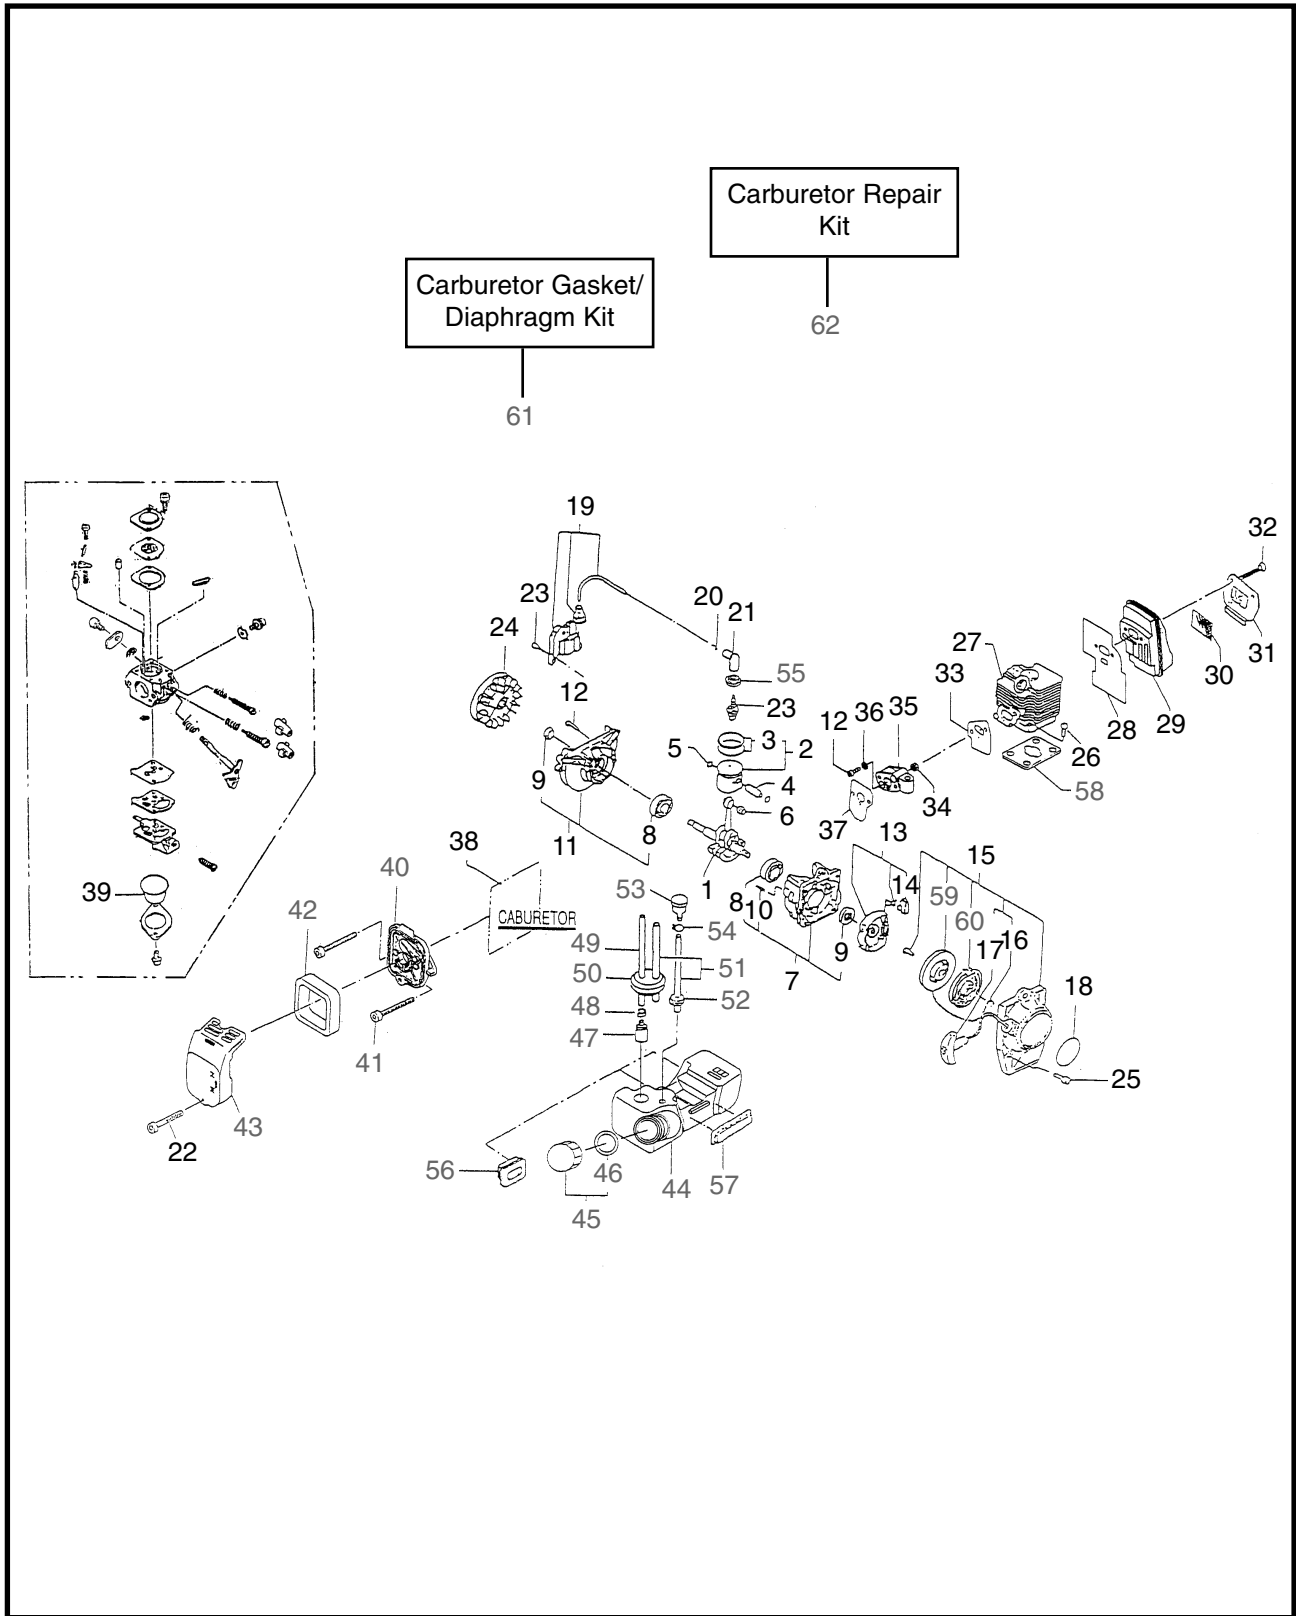

4 ILLUSTRATED PARTS LIST

M260B

ENGINE

REF #	PART #	DESCRIPTION	Q'TY.	NOTES
1	627388	Crankshaft	1	
2	627389	Piston Ass'y	1	
3	627390	Piston Ring	2	
4	627391	Piston Pin	1	
5	627392	Piston Pin Retainer	1	
6	627393	Needle Bearing	1	
7	627394	Crankcase Ass'y	1	
8	627395	Ball Bearing	2	#6201
9	627396	Oil Seal	2	
10	627397	Dowel Pin	2	
11	627398	Crankcase Ass'y	1	
12	119572	Bolt	5	M5X25
13	627399	Starter Pulley Ass'y	1	
14	627400	Ratchet	1	
15	627401	Recoil Ass'y	1	
16	627402	Starter Rope	1	
17	627403	Starter Knob	1	
18	645474	Name Plate	1	
19	627405	Ignition Coil Ass'y	1	
20	627406	Spring	1	
21	627407	Plug Cap	1	
22	627408	Bolt	3	M4X20
23	627409	Spark Plug	1	BPMR7A
24	627410	Fly Wheel	1	
25	627411	Bolt	4	M5X20
26	119548	Bolt	2	M5X16
27	627412	Cylinder	1	
28	627413	Muffler Gasket		
29	627414	Muffler		
30	627415	Spark Arrester		
31	627416	Outer Baffle Plate		
32	636575	Bolt	2	MX48
33	627418	Insulator Gasket	1	
34	627419	Nut	2	
35	627420	Insulator	1	
36	073363	Washer	2	
37	627421	Gasket	1	
38	627422	Carburetor Ass'y	1	
39	627428	Primer Bulb	1