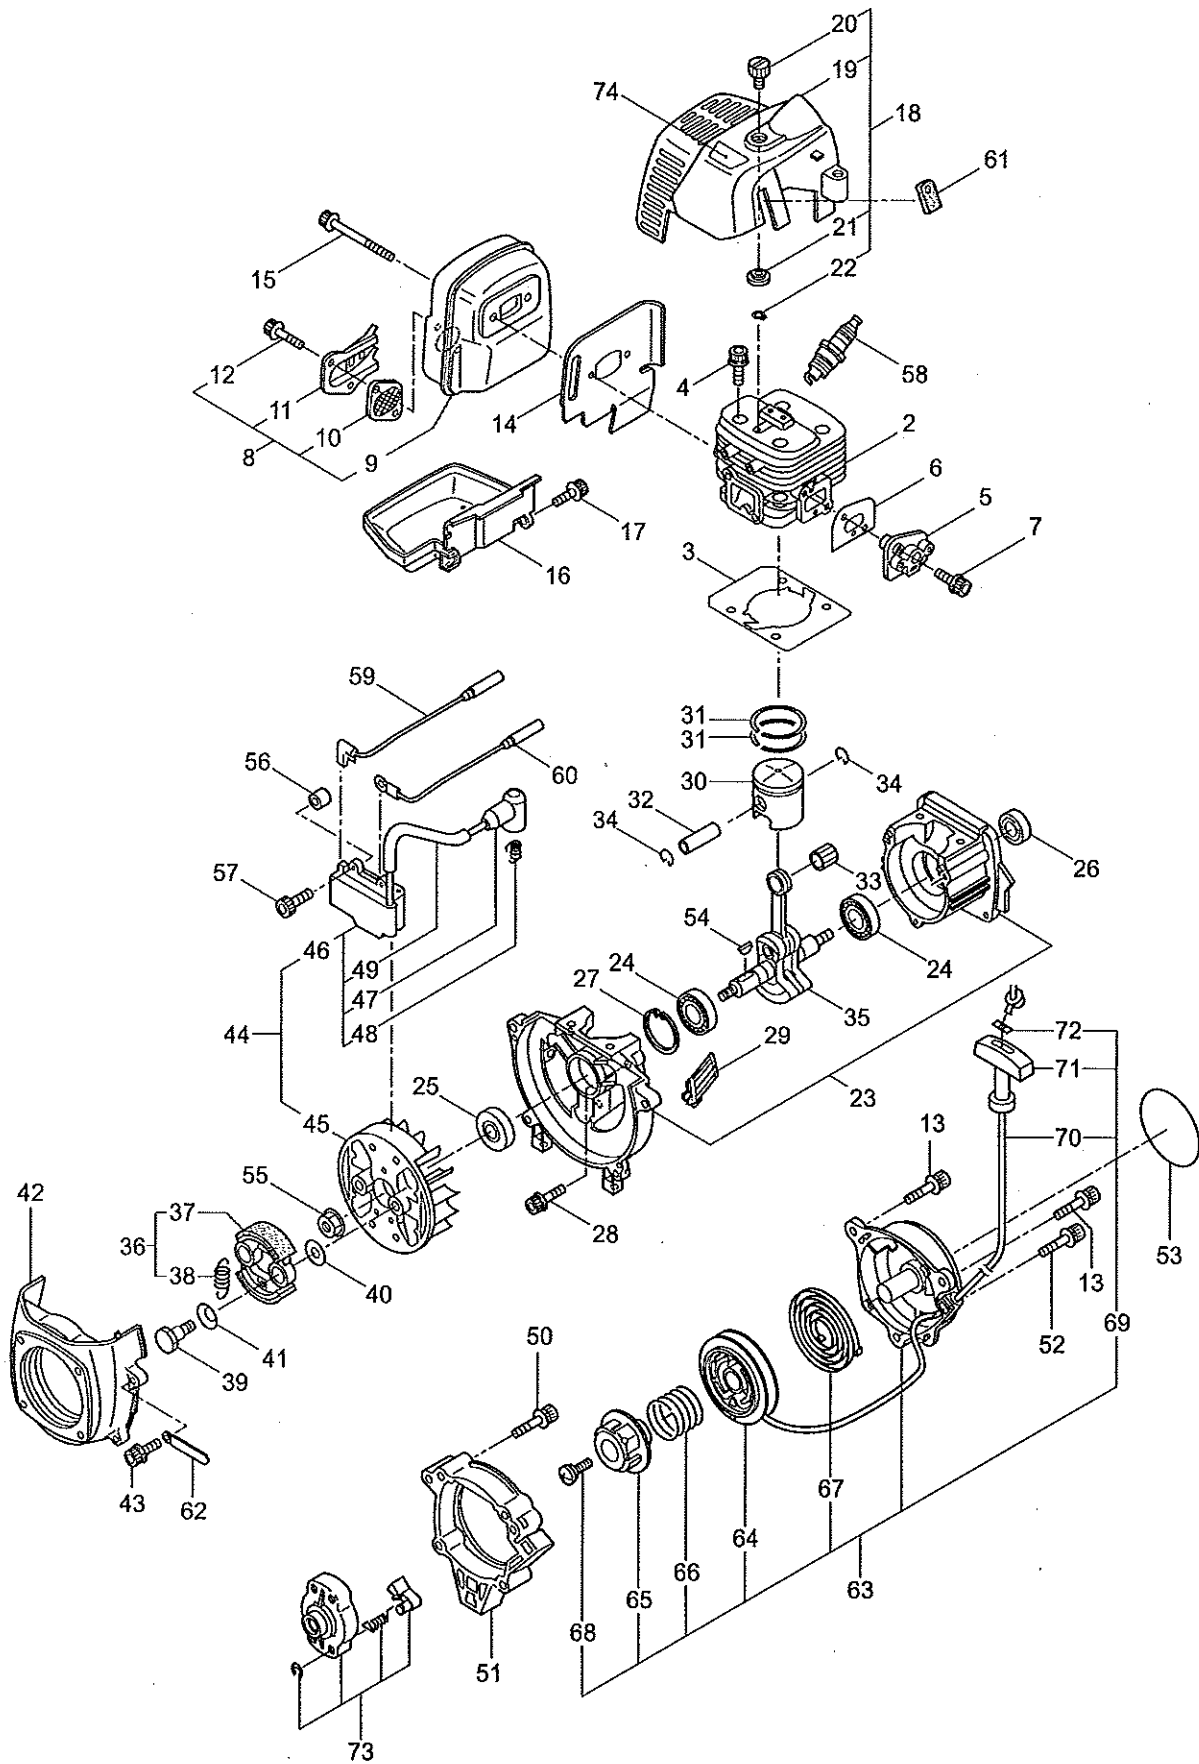

3. PE30
ENGINE

Ref. No.	Part No.	Part Name	Q'ty	Remarks
3-46	281746	Ignition Coil Ass'y	1	Incl.47-49
3-47	269714	Plug Boot	1	
3-48	269715	Connector	1	
3-49	281756	Insulator	1	
3-50	265726	Cap Screw	4	M4x16
3-51	284698	Adapter Ass'y	1	
3-52	282096	Cap Screw	1	M4x16WSW
3-53	274547	Label	1	MARUYAMA CER300
3-54	261076	Woodruff Key	1	3x10
3-55	261417	Nut,Rotor	1	M8
3-56	280381	Spacer	2	
3-57	261256	Cap Screw	2	M4x25
3-58	285982	Spark Plug	1	NGK BPM8Y
3-59	269722	Lead	1	
3-60	268044	Lead	1	
3-61	269189	Grommet	1	
3-62	264588	Clamp	1	
3-63	283477	Recoil Ass'y	1	Incl.64-72
3-64	283504	Reel	1	
3-65	283505	Cam Plate	1	
3-66	283506	Spring	1	
3-67	261721	Spiral Spring	1	
3-68	267213	Screw	1	
3-69	283578	Stater Rope Ass'y	1	Incl.70-72
3-70	283579	Stater Rope	1	
3-71	261725	Starter Grip	1	
3-72	283511	Rope Stopper	1	
3-73	283575	Starter Pawl Ass'y	1	
3-74	274548	Label	1	MARUYAMA PE30