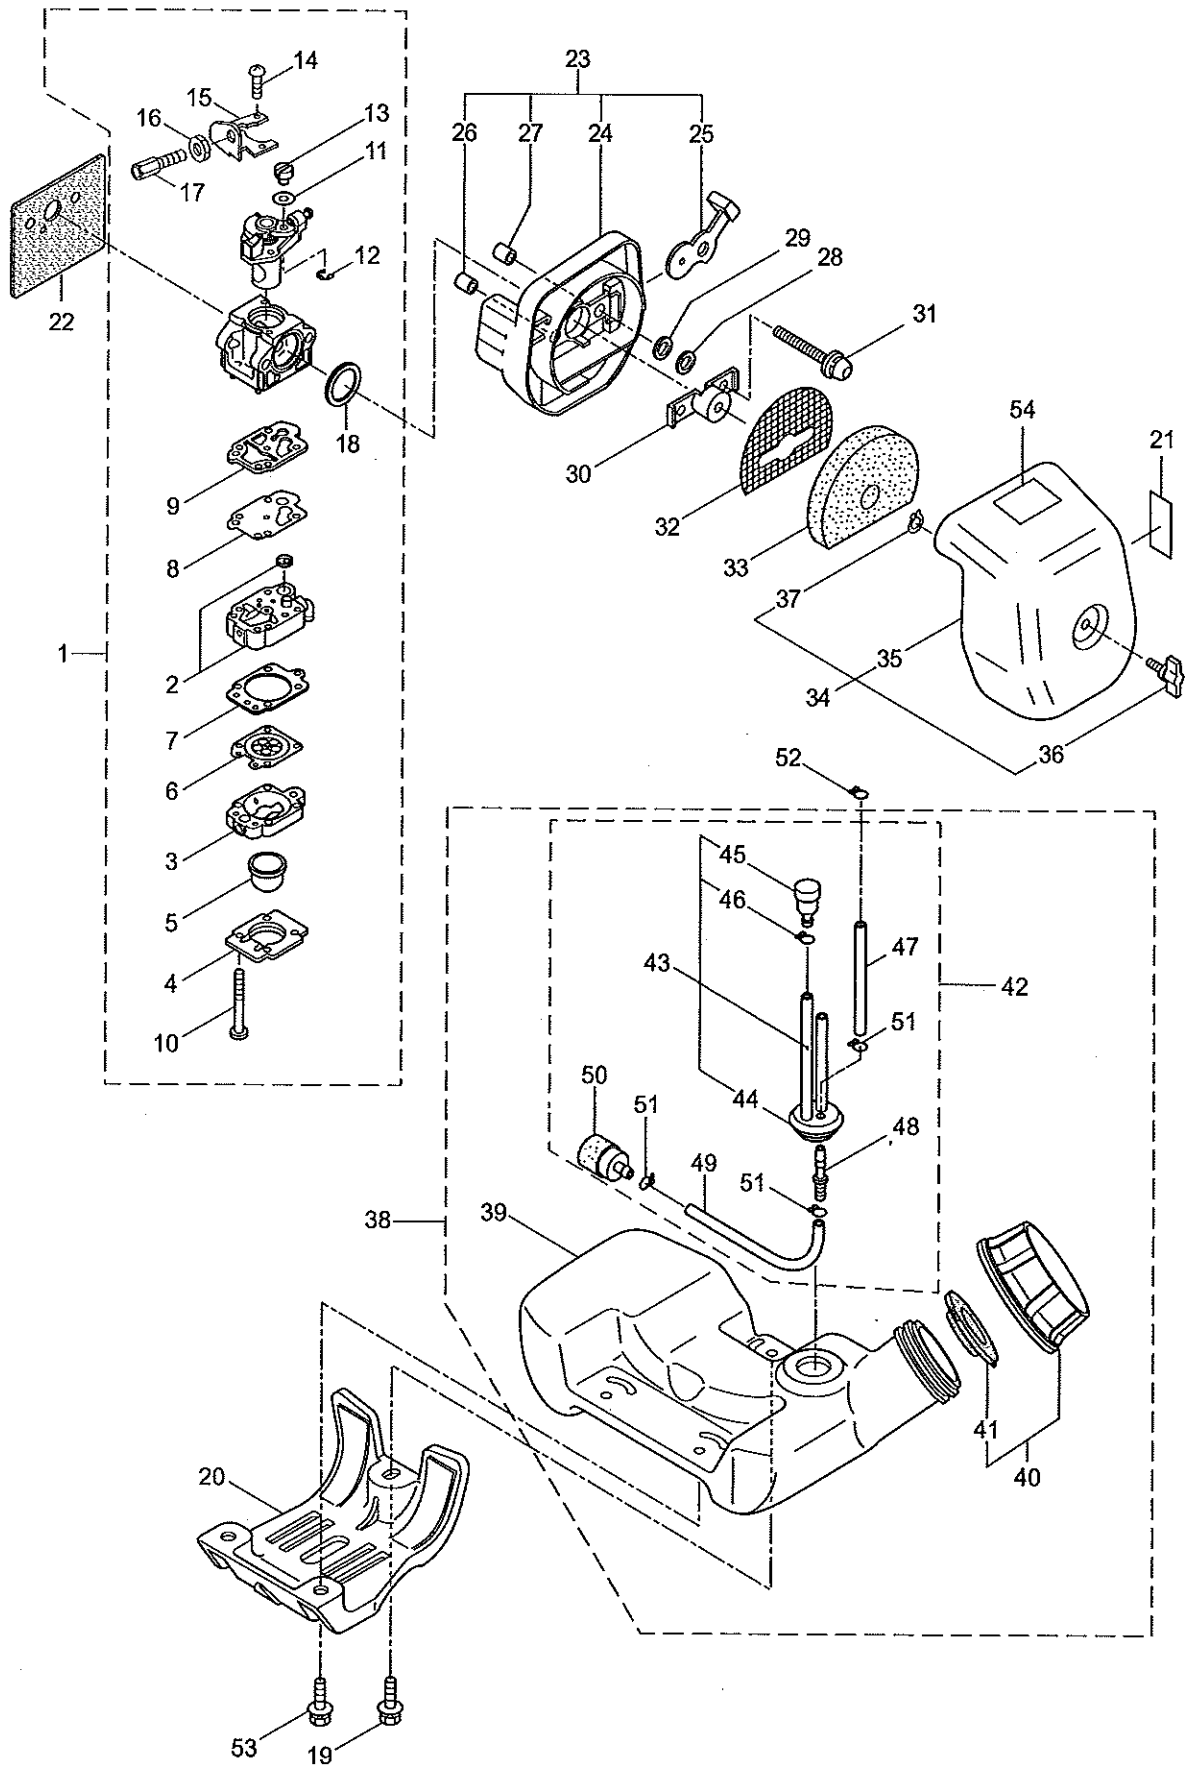

4. PE30
CARBURETOR, FUEL TANK

Ref. No.	Part No.	Part Name	Q'ty	Remarks
4-46	261117	Clip	1	
4-47	289028	Pipe A	1	3x5x53L
4-48	288921	Joint	1	
4-49	289033	Pipe	1	3x5x100L
4-50	264653	Filter Ass'y	1	
4-51	261117	Clip	3	
4-52	261117	Clip	1	
4-53	281714	Cap Screw	2	M5x20
4-54	285188	Label	1