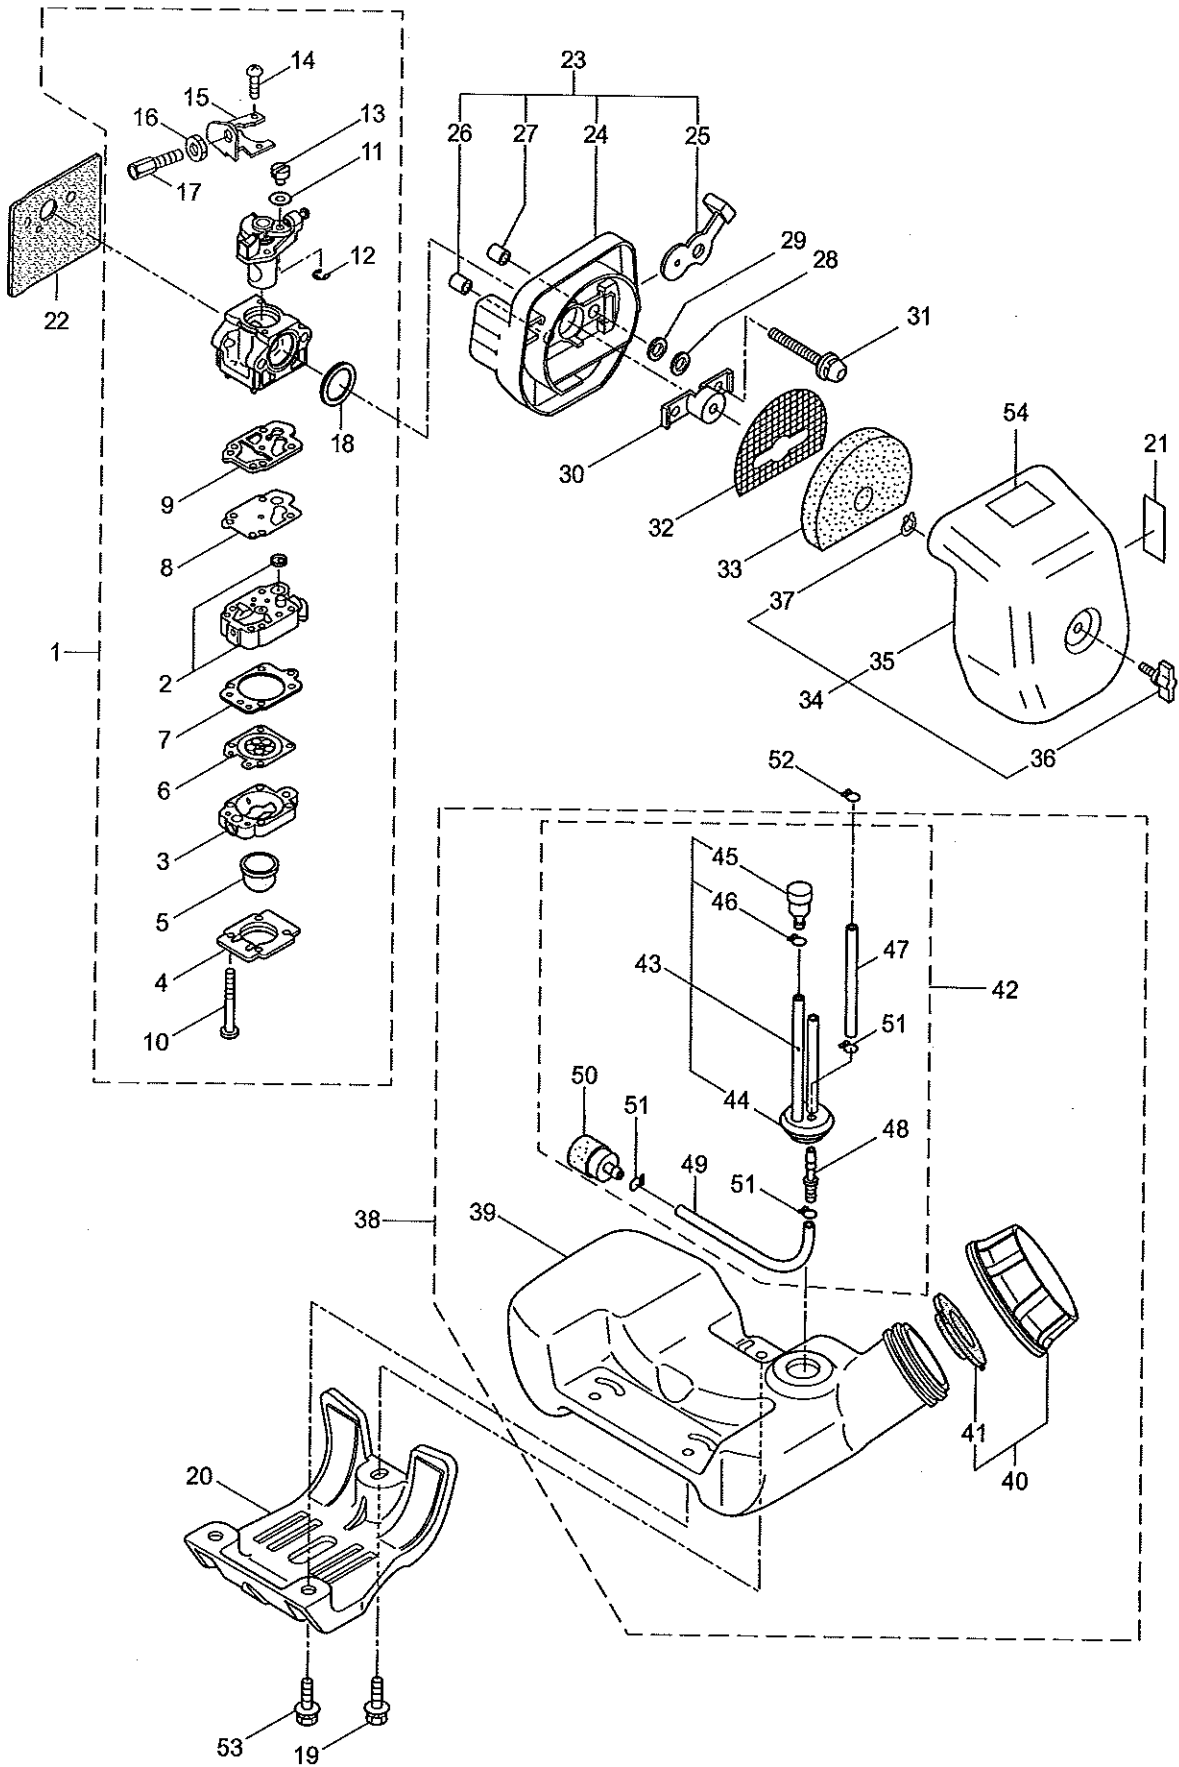

4. PE30
CARBURETOR, FUEL TANK

Ref. No.	Part No.	Part Name	Q'ty	Remarks
4-1	282542	Carburetor Ass'y	1	Incl.2-18 New gasket required
4-2	264155	Pump Body	1	
4-3	262991	Purge Body	1	
4-4	262992	Cover Plate	1	
4-5	261874	Primer Bulb	1	
4-6	283905	Diaphragm, Meterring	1	
4-7	262993	Gasket	1	
4-8	262994	Diaphragm,Fuel Pump	1	
4-9	282576	Gasket	1	
4-10	262996	Screw	4	
4-11	264678	Washer	1	
4-12	261876	E-Ring	1	
4-13	261658	Swivel	1	
4-14	261875	Screw	2	
4-15	264677	Bracket	1	
4-16	261878	Nut	1	
4-17	263994	Adapter	1	
4-18	261657	Packing	1	
4-19	281715	Cap Screw	1	M5x20
4-20	281441	Stand	1	
4-21	261352	Label	1	Choke
4-22	269762	Gasket	1	
4-23	268055	Air Filter Case Ass'y	1	Incl.24-27
4-24	268056	Air Filter Case	1	
4-25	268057	Valve	1	
4-26	268157	Sleeve	1	5.5x7.1x6L
4-27	268412	Sleeve	1	5.5x7.1x6.4L
4-28	263345	Packing	1	7.2x11xt1.3
4-29	263942	Washer	1	7.2x12xt0.15
4-30	263815	Stay	1	
4-31	264016	Cap Screw	2	M5x60
4-32	265026	Screen	1	
4-33	265027	Foam Element	1	
4-34	268058	Air Filter Cover Ass'y	1	Incl.35-37
4-35	268059	Air Filter Cover	1	
4-36	281438	Knob	1	
4-37	261734	Snap Ring	1	#5
4-38	289034	Fuel Tank Ass'y	1	Incl.39-51
4-39	284820	Fuel Tank	1	
4-40	289043	Fuel Tank Cap Ass'y	1	Incl.41
4-41	287058	Gasket	1	
4-42	289035	Fuel Pipe Pick-up Ass'y	1	Incl.43-51
4-43	289036	Fuel Pipe Ass'y	1	Incl.44-46
4-44	268065	Grommet	1	
4-45	261590	Breather	1