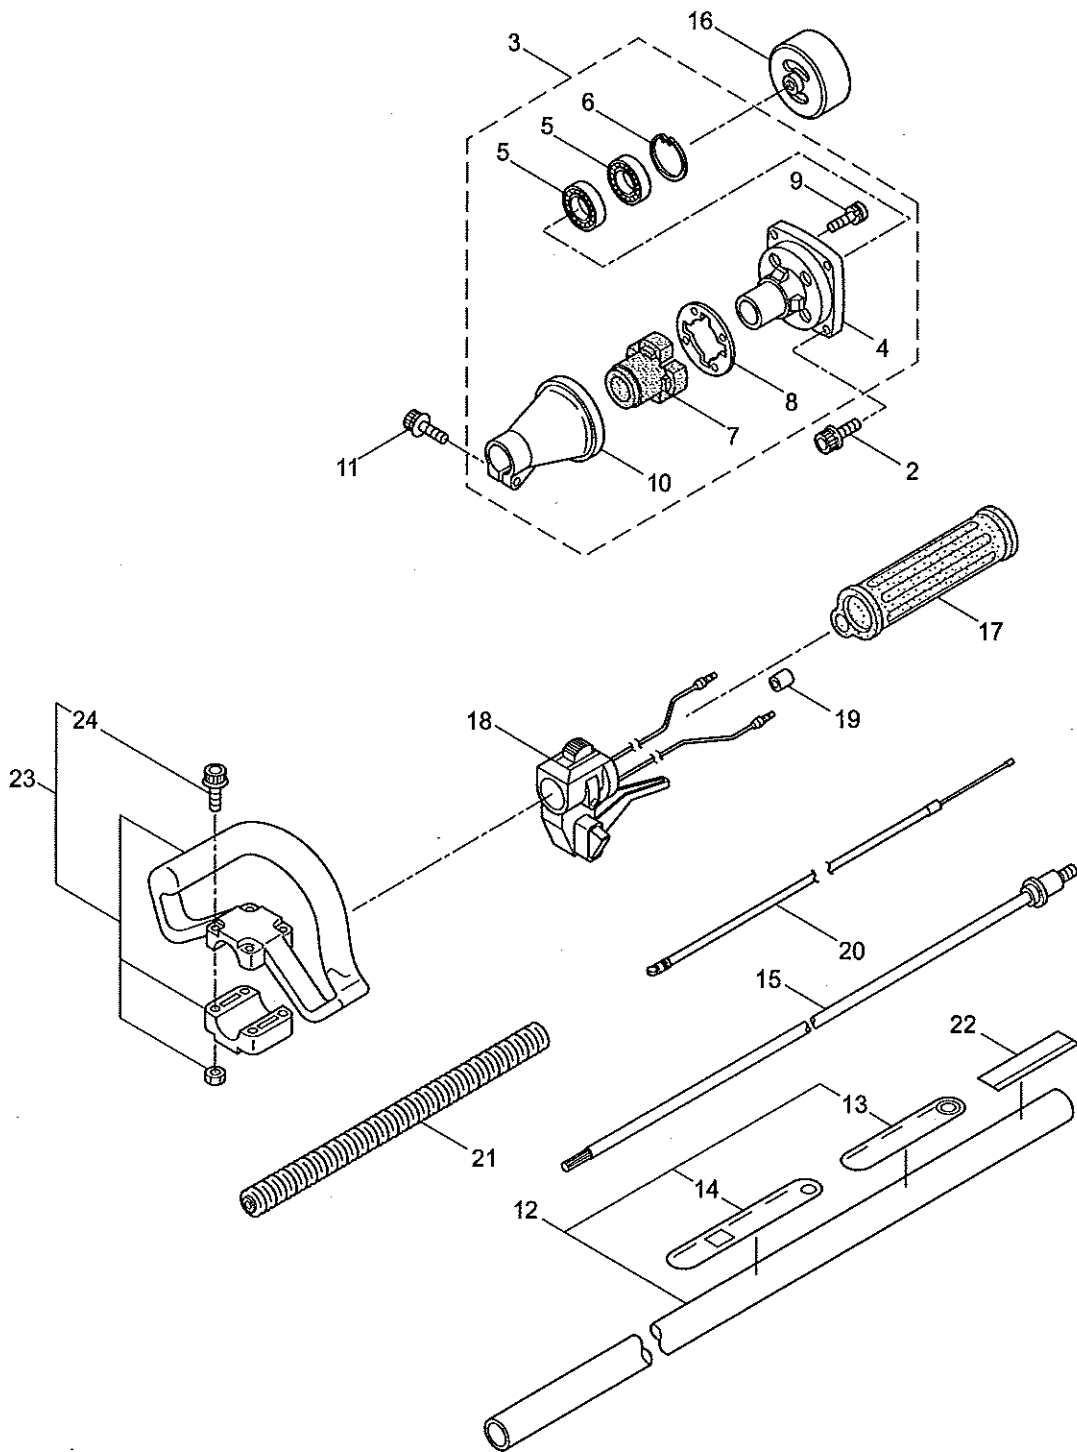

2015. 12.

MARUYAMA

P/N 524209

1. PE30
MAIN BODY

Ref. No.	Part No.	Part Name	Q'ty	Remarks
1-1	364399	PE30	1	
1-2	261250	Cap Screw	4	M5x20
1-3	215512	Clutch Case Ass'y	1	Incl.4-10
1-4	214592	Bearing Case	1	
1-5	214161	Bearing	2	#6000ZZ
1-6	054676	Snap Ring	1	#26
1-7	214162	Buffer	1	
1-8	214163	Washer	1	
1-9	092033	Screw	4	M5x15
1-10	214593	Driveshaft Tube Adapter	1	
1-11	261246	Cap Screw	1	M5x25
1-12	220078	Driveshaft Tube Ass'y	1	Incl.13,14
1-13	221501	Label	1	Warning
1-14	221502	Label	1	Caution
1-15	219268	Driveshaft Ass'y	1	
1-16	054677	Clutch Drum	1	
1-17	215532	Shaft Grip	1	
1-18	221465	Throttle Trigger	1	
1-19	214083	Outer Guide	1	
1-20	213444	Throttle Cable	1	340L
1-21	213548	Plastic Tube	1	#10x200L
1-22	236819	Label	1	PE30
1-23	227816	Loop Handle Ass'y	1	Incl.24
1-24	215608	Cap Screw	4	M5x30x16