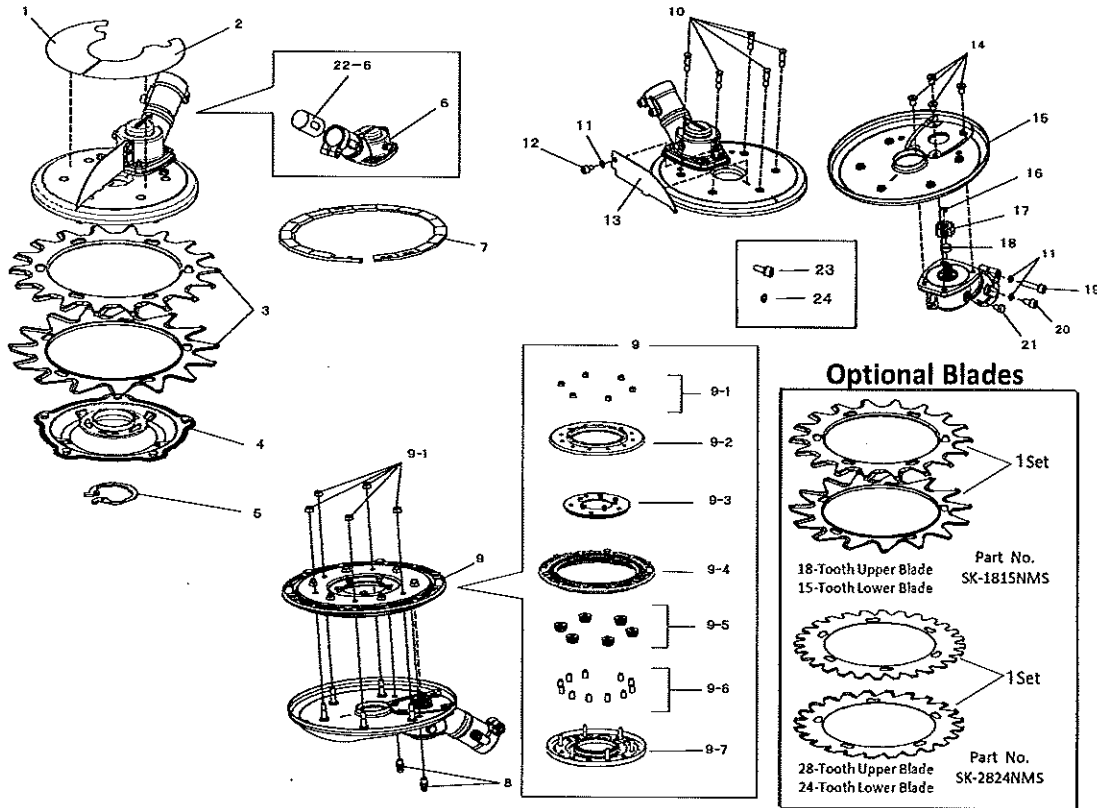

MARUYAMA LANDSCAPE BLADE Type5 Part List

No.	Part No.	Part Name	Part Quantity	Remarks
1	460602	Type Label	1	SKV-26MS
2	460603	Caution Label	1	SKVR-17MS
3	427005	Upper Blade18/Lower Blade15	1Set	SK-1815NW
4	427006	Bottom Disk	1	SKNW-19
5	418976	Bottom Disk Fixing Bracket	1	SKN-22
6	427007	Gear Case B	1	SKR-06B
7	418975	Blade Protection Cover	1	SKAN-21
8	418966	Sems Cap Screw M6 × 10	2	SKN-12
9	427008	Gear Unit V	1	SKV-11
9-1	427009	U-Nut M5	11	SKR-27
9-2	429834	Lower Oil Case V Assy	1	SKV-28
9-3	429835	Sun Gear V Assy	1	SKV-31
9-4	429225	Outer Gear RA Assy	1	SKRA-32
9-5	429836	Free Roller C	6	SKV-33
9-6	429226	Spacer RA	11	SKRA-34
9-7	429837	Upper Oil Case V Assy	1	SKV-35
10	427019	Stud Screw M5 × 18	5	SKR-36
11	418958	Spring Washer M5	3	SKAN-04
12	418959	Cap Screw M5 × 8	1	SKAN-05
13	427020	Stabilizer	1	SKR-07
14	427021	Low Head Cap Screw M6 × 8	4	SKR-10
15	428932	Body Case + Rubber Seal	1	SKR-38
16	427023	E-Ring 4	1	SKR-13
17	418968	Drive Pinion Gear	1	SKAN-14
18	642868	Output Shaft Spacer	1	SKR-15
19	418956	Cap Screw M5 × 25	1	SKAN-02
20	418955	Fit Screw M5 × 12	1	SKAN-01
21	418957	Hex Screw M5 × 6	1	SKAN-03
22-6	426991	Sleeve φ 24	1	TKS-24
23	460605	Screw M5 × 12 (Black)	1	SKAN-01B
24	460606	Spring Washer M5 (Black)	1	SKAN-04B
OPTION	460808	Upper Blade28/Lower Blade24	1Set	SK-2824NMS