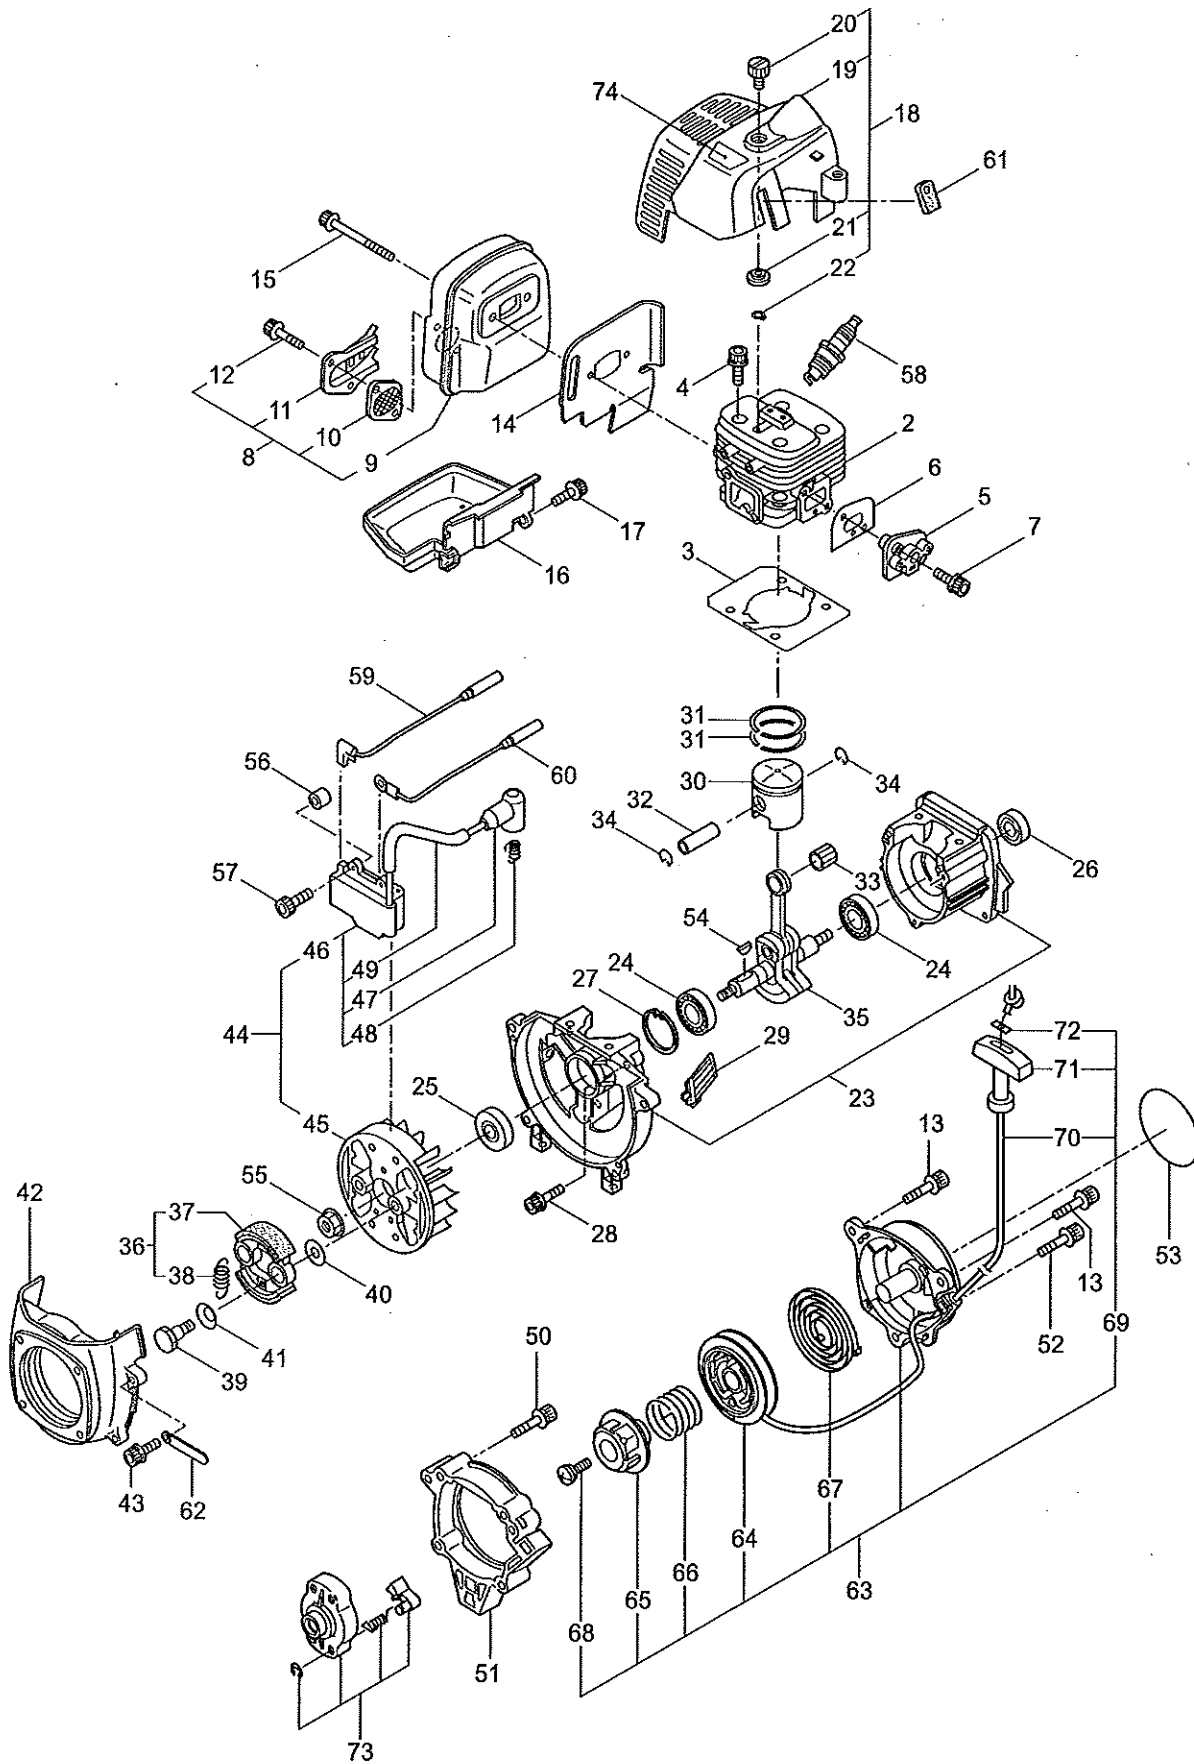

3. PE30
ENGINE

Ref. No.	Part No.	Part Name	Q'ty	Remarks
3-1	859589	Engine	1	CE300/83
3-2	286791	Cylinder	1	
3-3	286846	Gasket	1	
3-4	261250	Cap Screw	4	M5x20
3-5	269144	Insulator	1	New gasket required
3-6	267049	Gasket	1	
3-7	265924	Cap Screw	2	M5x25
3-8	283007	Muffler Ass'y	1	Incl.9-12
3-9	283003	Muffler Comp	1	
3-10	267056	Spark Arrester	1	
3-11	268171	Muffler Tail	1	
3-12	265107	Cap Screw	2	M4x10
3-13	283391	Cap Screw	2	M4x20
3-14	281440	Gasket	1	
3-15	266402	Cap Screw	2	M5x55
3-16	281435	Under Cover	1	
3-17	267191	Cap Screw	1	M5x16
3-18	281742	Top Cover Ass'y	1	Incl.19-22
3-19	281434	Top Cover	1	
3-20	261018	Knob	1	
3-21	261020	Spacer	1	
3-22	261734	Snap Ring	1	#5
3-23	286851	Crankcase	1	
3-24	280488	Bearing	2	PPL 6001
3-25	261492	Oil Seal	1	ISCD12287
3-26	261386	Oil Seal	1	ISCD12227
3-27	055185	Snap Ring	1	#28
3-28	261612	Cap Screw	3	M5x30
3-29	281442	Screen	1	
3-30	283380	Piston	1	
3-31	265067	Piston Ring	2	(2)Required
3-32	265068	Piston Pin	1	
3-33	265225	Bearing,Needle	1	
3-34	261393	Clip,Piston Pin	2	
3-35	265141	Crankshaft/Conn.Rod Ass'y	1	
3-36	267327	Clutch Ass'y	1	Incl.37,38
3-37	267342	Clutch Shoe	2	(2)required
3-38	267345	Spring,Clutch	1	
3-39	264505	Bolt	2	
3-40	261189	Washer	2	6x16.5x1.2
3-41	261777	Wave Washer	2	
3-42	281433	Fan Cover	1	
3-43	261250	Cap Screw	4	M5x20
3-44	287898	Magneto Ass'y	1	Incl.45-49
3-45	287902	Rotor/Fan	1