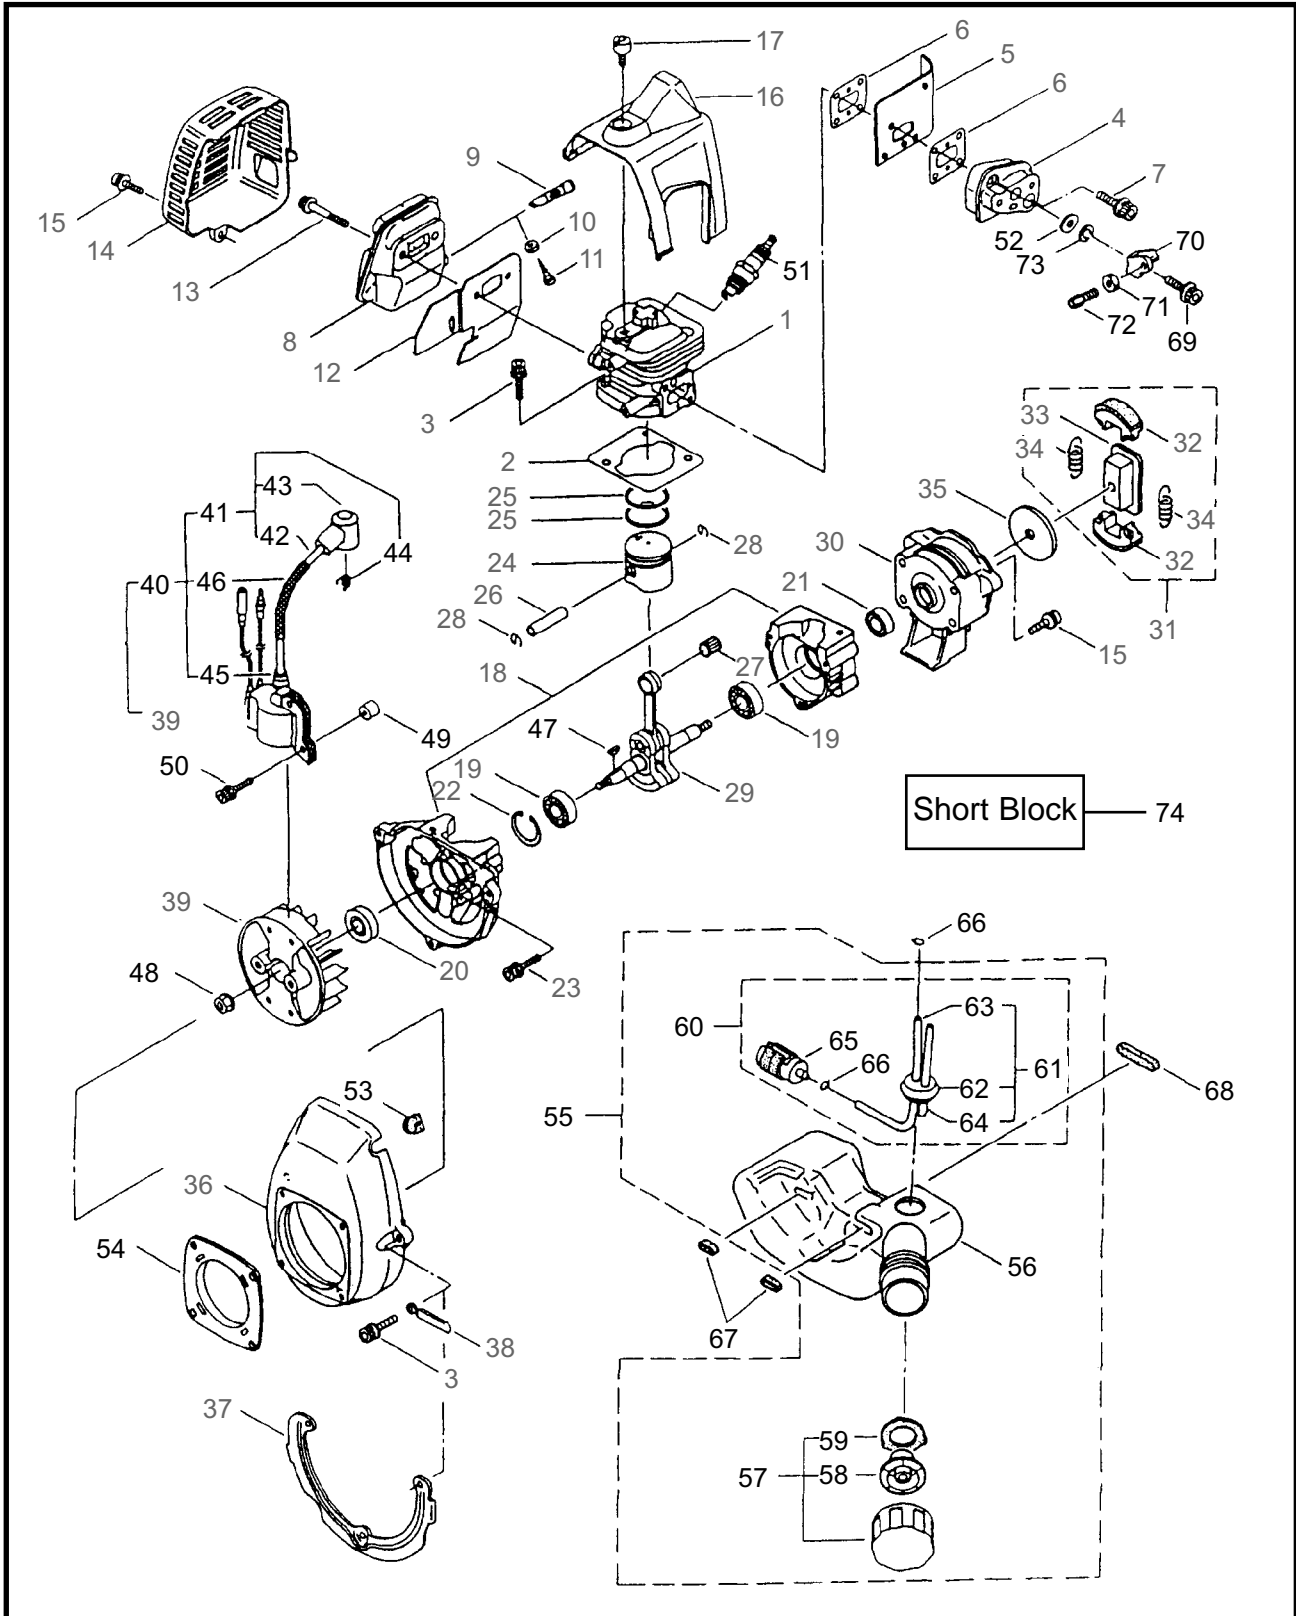

ENGINE AND FUEL TANK

REF #	PART #	DESCRIPTION	Q'TY.	NOTES
40	264969	Ignition Coil Ass'y	1	Incl. 41-46
41	267403	Spark Plug Wire	1	Incl. 42-46
42	261071	Ignition Cable	1	
43	261074	Plug Cap	1	
44	261075	Connector	1	
45	261072	Cap	1	
46	261073	Tube	1	
47	261076	Woodruff Key	1	
48	261077	Nut	1	M6
49	261078	Spacer	2	
50	261256	Bolt	2	M4x25
51	261200	Spark Plug	1	NGK BPM6Y
52	012487	Washer	1	M5
53	261202	Grommet	1	
54	265081	Plate	1	
55	265637	Fuel Tank Ass'y	1	Incl. 56-66
56	264545	Fuel Tank	1	
57	265638	Tank Cap Ass'y	1	Incl. 58,59
58	269415	Breather Ass'y	1	
59	269417	Gasket	1	
60	265928	Fuel Pipe Pickup Ass'y	1	Incl. 61-66
61	265929	Fuel Pipe Ass'y	1	Incl. 62-64
62	265869	Grommet	1	
63	262649	Fuel Pipe	1	
64	263038	Return Pipe	1	
65	267328	Fuel Filter Ass'y	1	
66	261117	Clip	2	
67	264318	Pad	2	
68	263824	Pad	1	
69	265925	Cap Screw	1	M5x25
70	265199	Stay	1	
71	261878	Nut	1	
72	264736	Adapter	1	
73	089901	Washer	1	M5
74	818244	Shortblock Assy	1