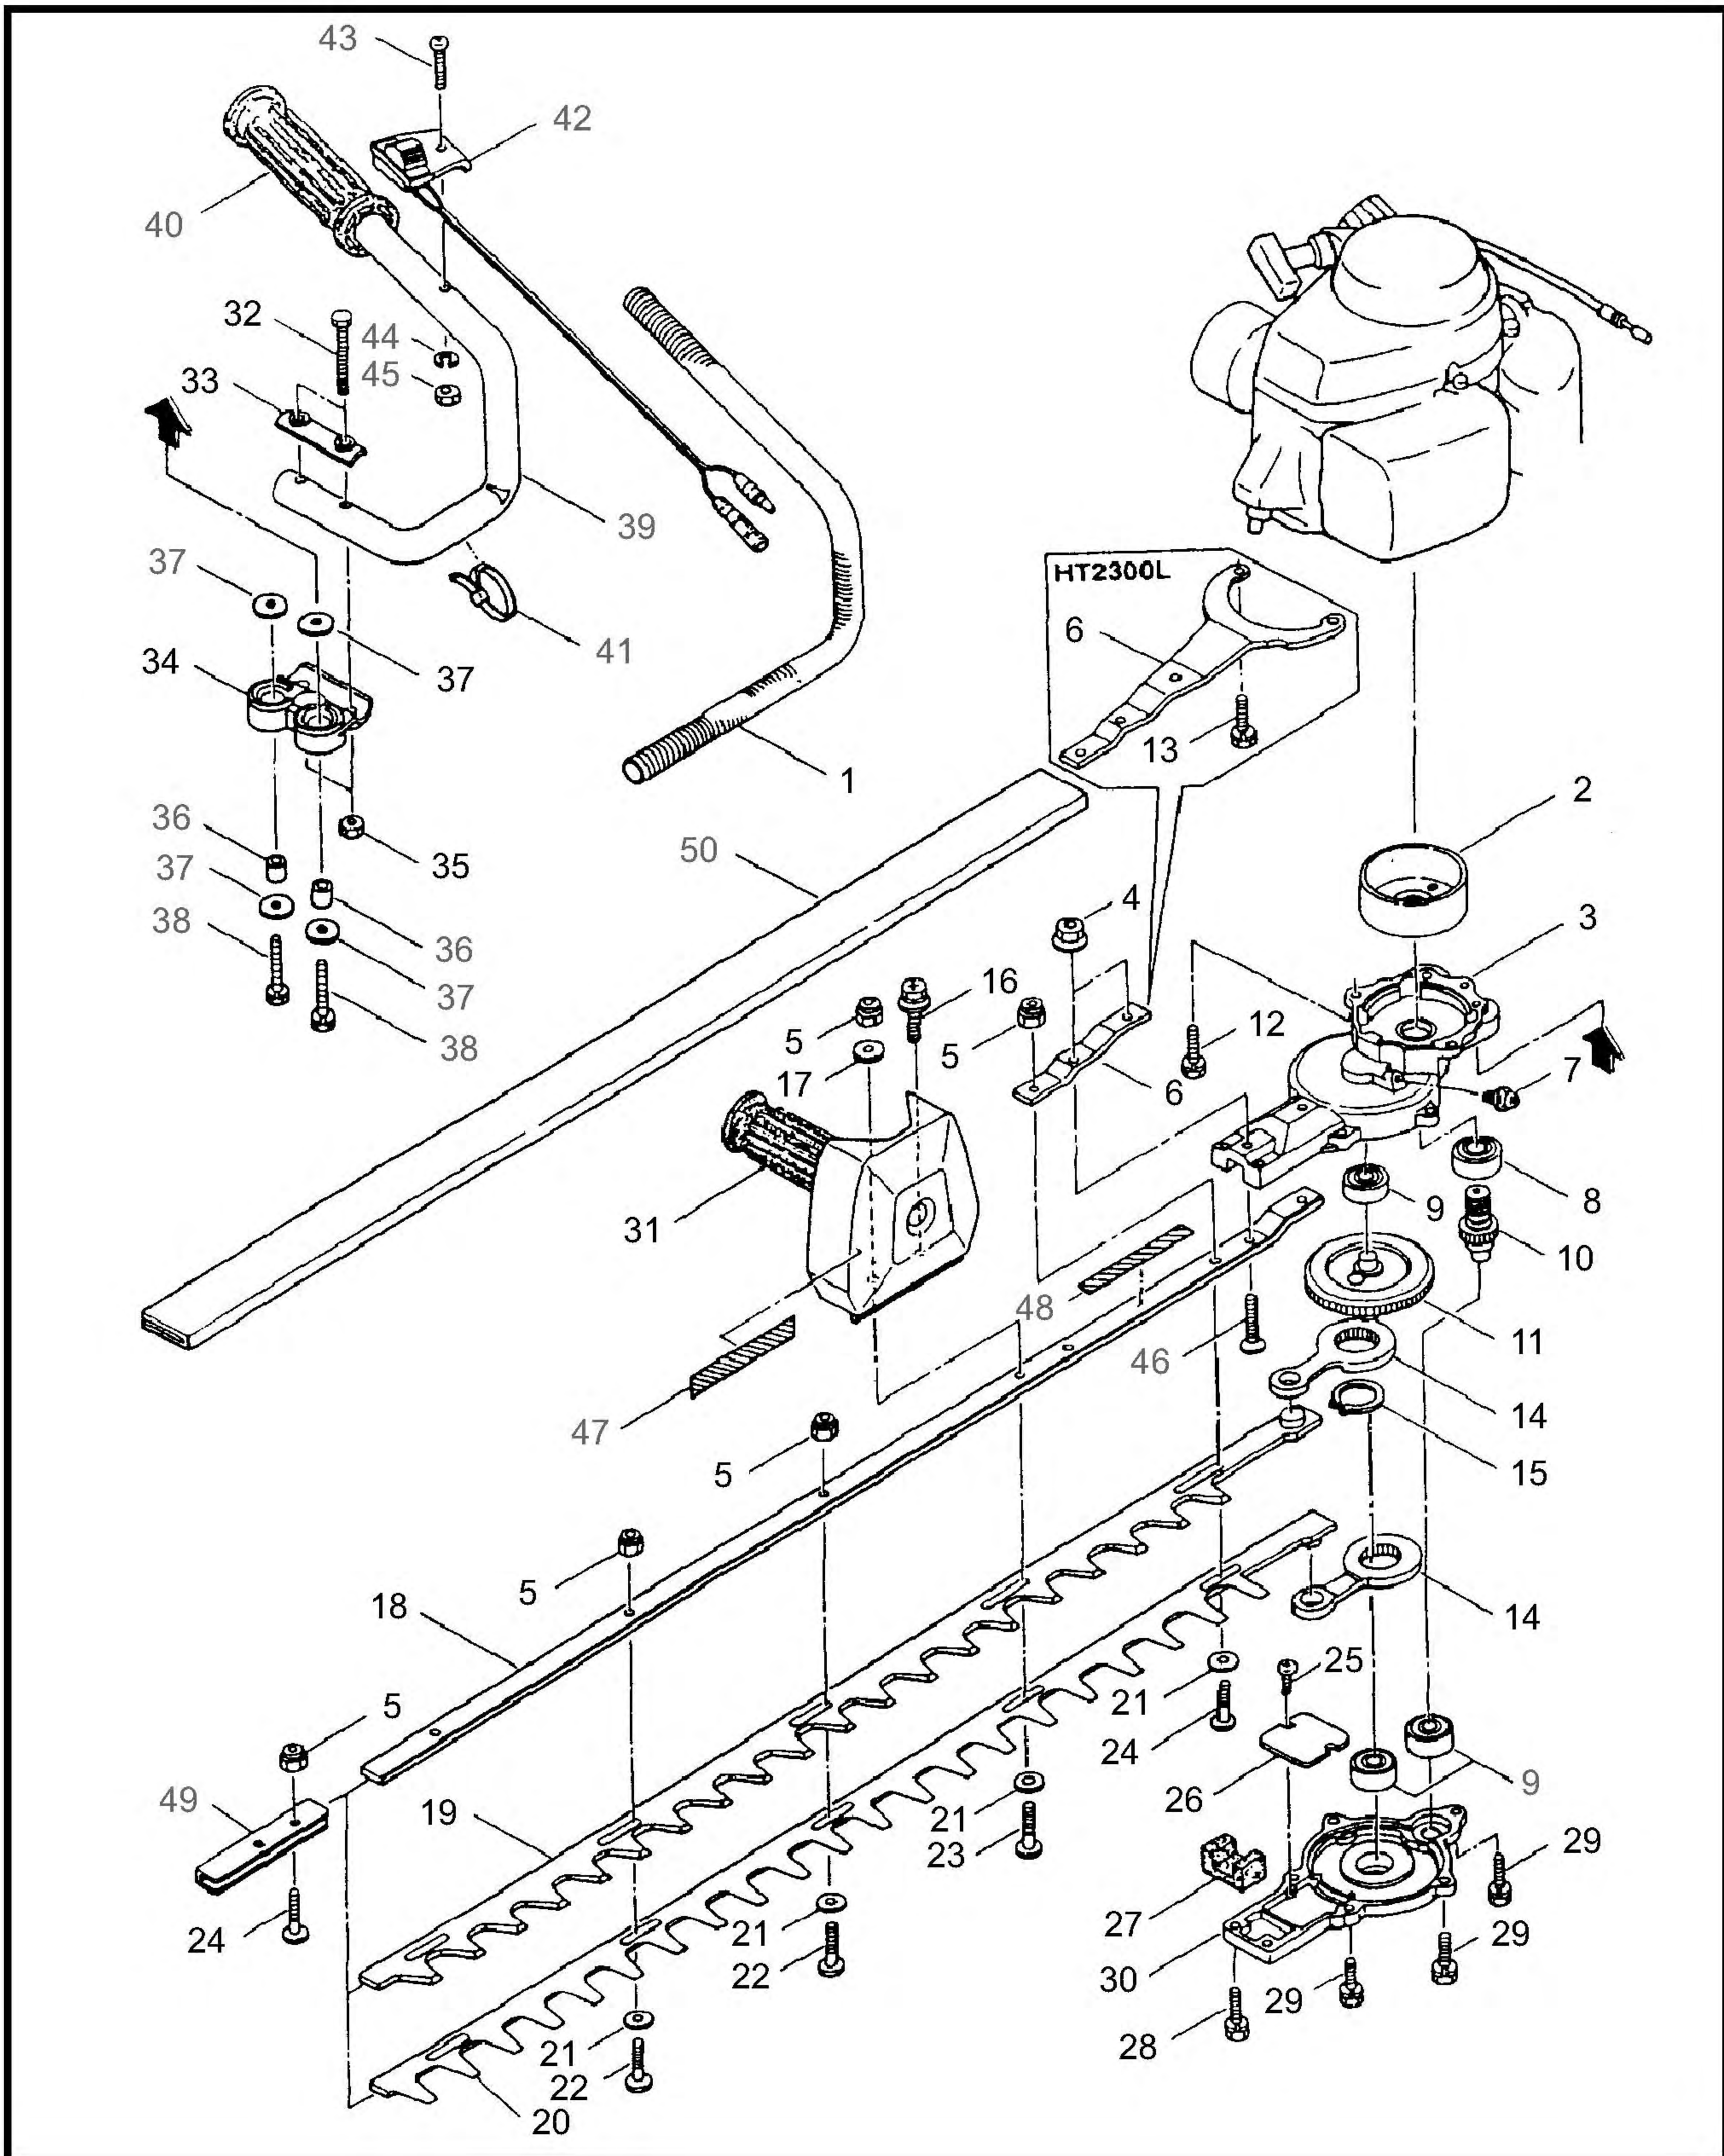

2 ILLUSTRATED PARTS LIST
HT2300/HT2300L

MAIN BODY

REF #	PART #	DESCRIPTION	Q'TY.	NOTES
1	580812	Corrugated Tube	1	
2	270021	Drum	1	
3	591444	Upper Case	1	
4	997244	Flange Nut	2	M5
5	991941	U-Nut	5 (7)	M6 (HT2300L)
6	991973	Reinforcing Plate	1	HT2300
6	587304	Reinforcing Plate	1	HT2300L
7	991937	Grease Nipple	1	M6
8	580767	Bearing	1	#6001 2RS
9	580768	Bearing	3	#608Z
10	584666	Pinion	1	
11	591443	Crank Comp	1	
12	270030	Bolt	1	M6x20
13	270031	Bolt	2	M6x25
14	997282	Rod Ass'y	2	
15	580777	Snap Ring	1	
16	270121	Screw	1	M6x18
17	991964	Washer	1	
18	577131	Guide Plate	1	HT2300
18	580815	Guide Plate	1	HT2300L
19	991916	Upper Blade	1	HT2300
19	591445	Upper Blade	1	HT2300L
20	991917	Lower Blade	1	HT2300
20	591446	Lower Blade	1	HT2300L
21	991913	Washer	4 (6)	(HT2300L)
22	991914	Screw	2 (4)	M6x19 (HT2300L)
23	991918	Screw	1	(HT2300L)
24	991912	Screw	2	M6x22
25	991924	Screw	2	M3x5
26	991919	Plate, Rod Slide	1	
27	997286	Felt	1	
28	580790	Bolt	2	M5x20
29	580791	Bolt	5	M5x16
30	997288	Lower Case	1	
31	591463	Right Handle Ass'y	1	Incl. Grip
32	580796	Bolt	2	M5x30
33	577133	Handle Fitting	1	
34	577136	Handle Bracket	1	
35	991938	Nut	2	M5

4 ILLUSTRATED PARTS LIST
HT2300/HT2300L

MAIN BODY

REF #	PART #	DESCRIPTION	Q'TY.	NOTES
36	270028	Collar	2	
37	270027	Washer	4	
38	270031	Bolt	2	M6x25
39	591447	Left Handle	1	
40	577134	Handle Rubber	1	
41	580808	Cord Band	1	
42	270068	Switch Ass'y	1	
43	991954	Screw	1	M5x25
44	012501	Spring Washer	1	M5
45	991938	Nut	1	M5
46	991931	Screw	2	M5x20
47	591449	Label	1	
48	591450	Label	1	
49	591464	Plate	1	
50	580782	Blade Cover	1	HT2300
50	270069	Blade Cover	1	HT2300L