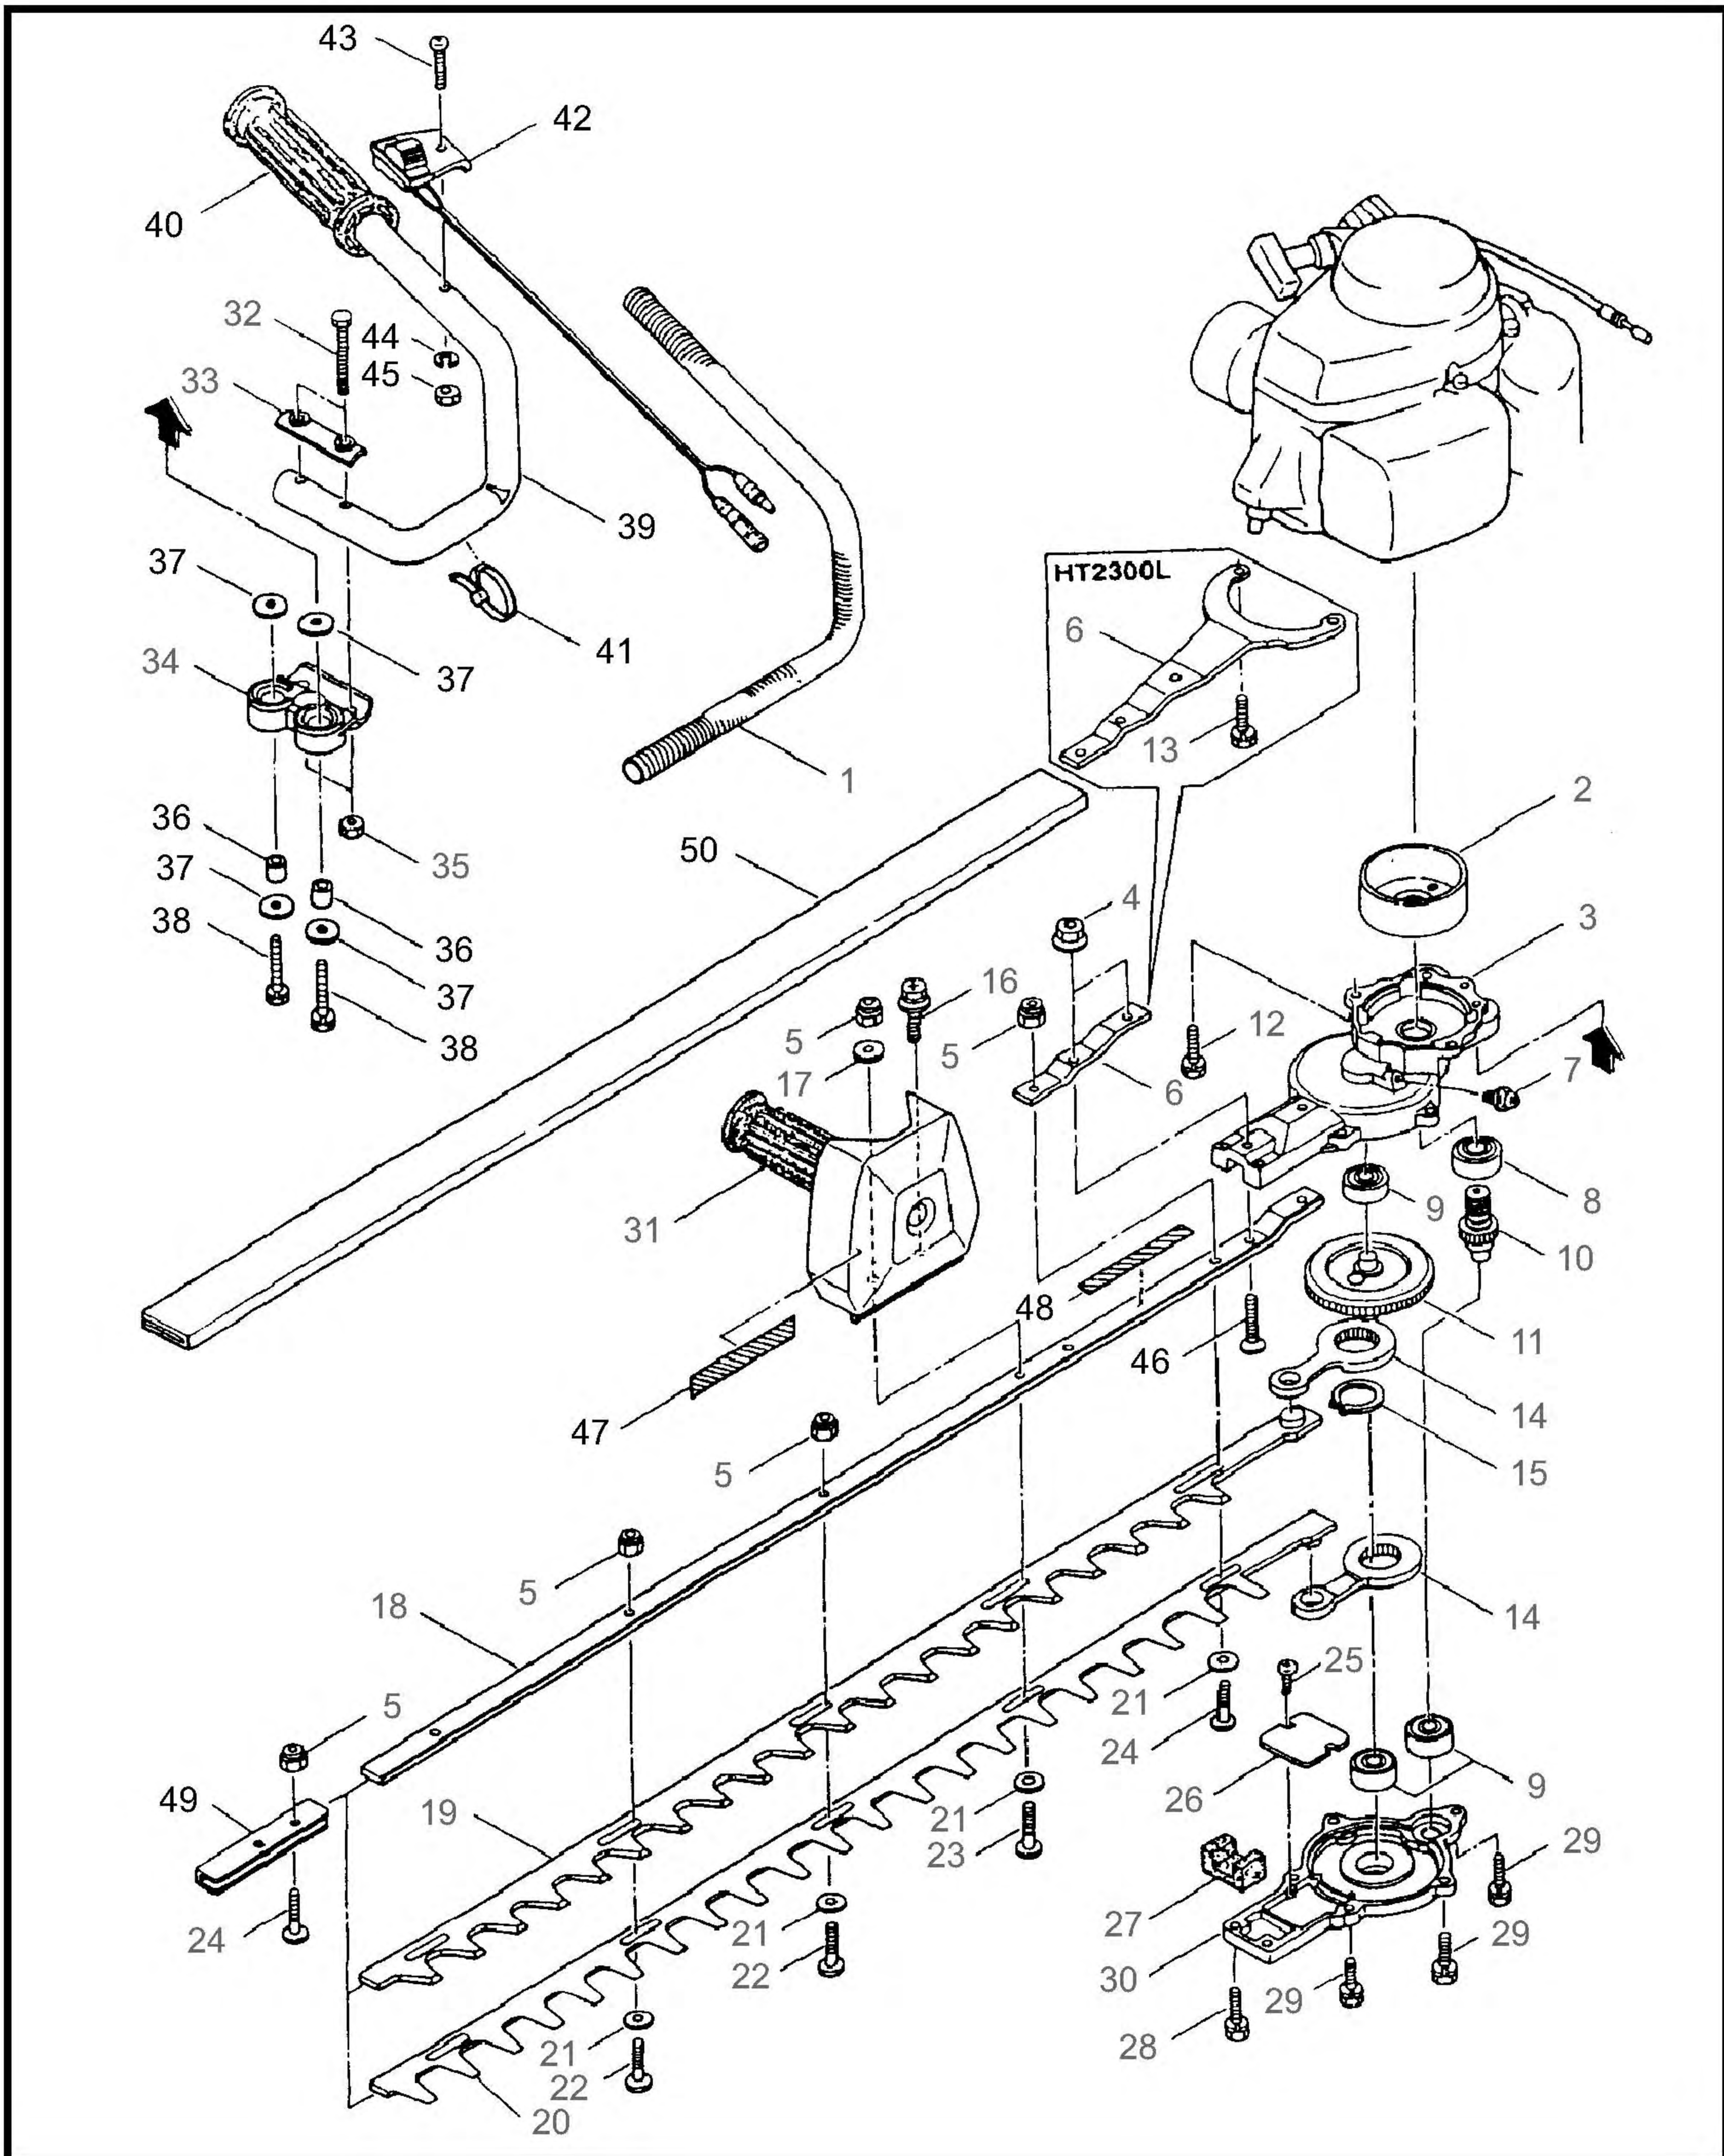

2 ILLUSTRATED PARTS LIST
HT2300/HT2300L

MAIN BODY

REF #	PART #	DESCRIPTION	Q'TY.	NOTES
1	580812	Corrugated Tube	1	
2	270021	Drum	1	
3	591444	Upper Case	1	
4	997244	Flange Nut	2	M5
5	991941	U-Nut	5 (7)	M6 (HT2300L)
6	991973	Reinforcing Plate	1	HT2300
6	587304	Reinforcing Plate	1	HT2300L
7	991937	Grease Nipple	1	M6
8	580767	Bearing	1	#6001 2RS
9	580768	Bearing	3	#608Z
10	584666	Pinion	1	
11	591443	Crank Comp	1	
12	270030	Bolt	1	M6x20
13	270031	Bolt	2	M6x25
14	997282	Rod Ass'y	2	
15	580777	Snap Ring	1	
16	270121	Screw	1	M6x18
17	991964	Washer	1	
18	577131	Guide Plate	1	HT2300
18	580815	Guide Plate	1	HT2300L
19	991916	Upper Blade	1	HT2300
19	591445	Upper Blade	1	HT2300L
20	991917	Lower Blade	1	HT2300
20	591446	Lower Blade	1	HT2300L
21	991913	Washer	4 (6)	(HT2300L)
22	991914	Screw	2 (4)	M6x19 (HT2300L)
23	991918	Screw	1	(HT2300L)
24	991912	Screw	2	M6x22
25	991924	Screw	2	M3x5
26	991919	Plate, Rod Slide	1	
27	997286	Felt	1	
28	580790	Bolt	2	M5x20
29	580791	Bolt	5	M5x16
30	997288	Lower Case	1	
31	591463	Right Handle Ass'y	1	Incl. Grip
32	580796	Bolt	2	M5x30
33	577133	Handle Fitting	1	
34	577136	Handle Bracket	1	
35	991938	Nut	2	M5

4 ILLUSTRATED PARTS LIST
HT2300/HT2300L

MAIN BODY

REF #	PART #	DESCRIPTION	Q'TY.	NOTES
36	270028	Collar	2	
37	270027	Washer	4	
38	270031	Bolt	2	M6x25
39	591447	Left Handle	1	
40	577134	Handle Rubber	1	
41	580808	Cord Band	1	
42	270068	Switch Ass'y	1	
43	991954	Screw	1	M5x25
44	012501	Spring Washer	1	M5
45	991938	Nut	1	M5
46	991931	Screw	2	M5x20
47	591449	Label	1	
48	591450	Label	1	
49	591464	Plate	1	
50	580782	Blade Cover	1	HT2300
50	270069	Blade Cover	1	HT2300L