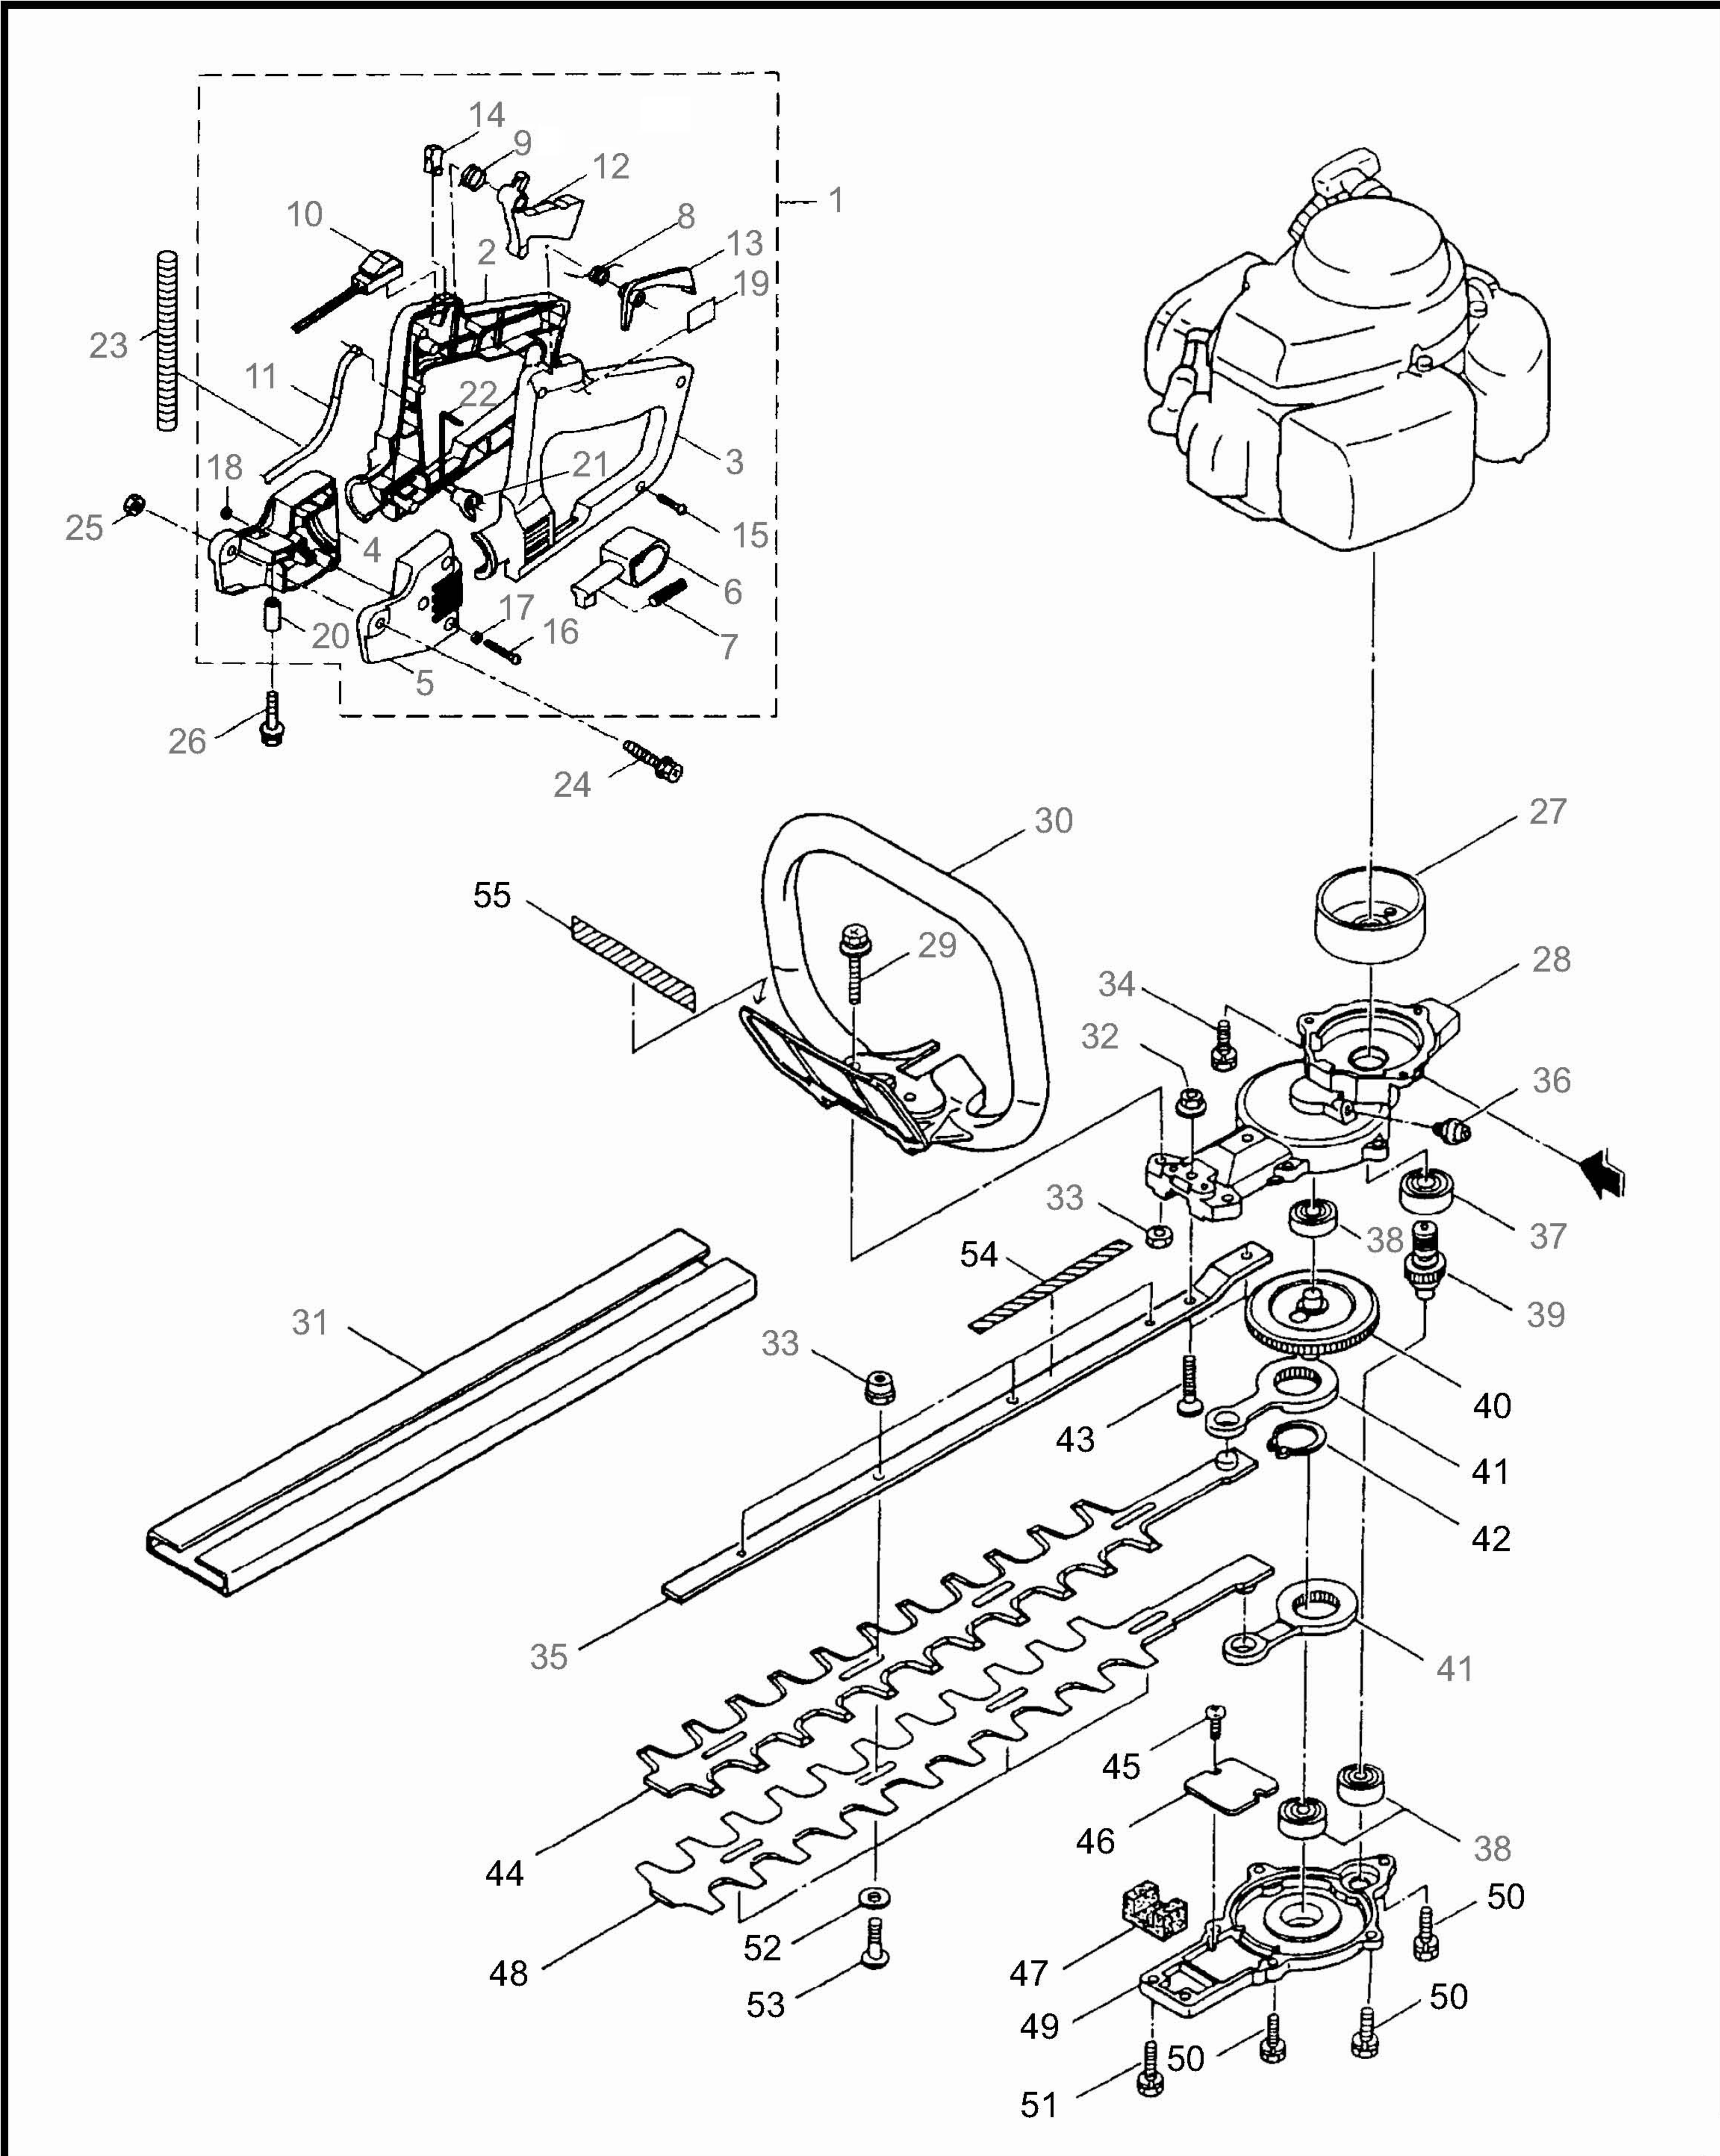

MAIN BODY

REF #	PART #	DESCRIPTION	Q'TY.	NOTES
40	591443	Crank Comp	1	
41	997282	Rod Ass'y	2	
42	580777	Snap Ring	1	
43	997284	Screw	2	M5x16
44	581913	Upper Blade	1	
45	991924	Screw	2	M3x5
46	991919	Plate, Rod Slide	1	
47	997286	Felt	1	
48	570688	Lower Blade	1	
49	997288	Lower Case	1	
50	580791	Bolt	5	M5x16
51	580790	Bolt	2	M5x20
52	991913	Washer	4	
53	991914	Screw	4	
54	591450	Label	1	
55	591449	Label	1