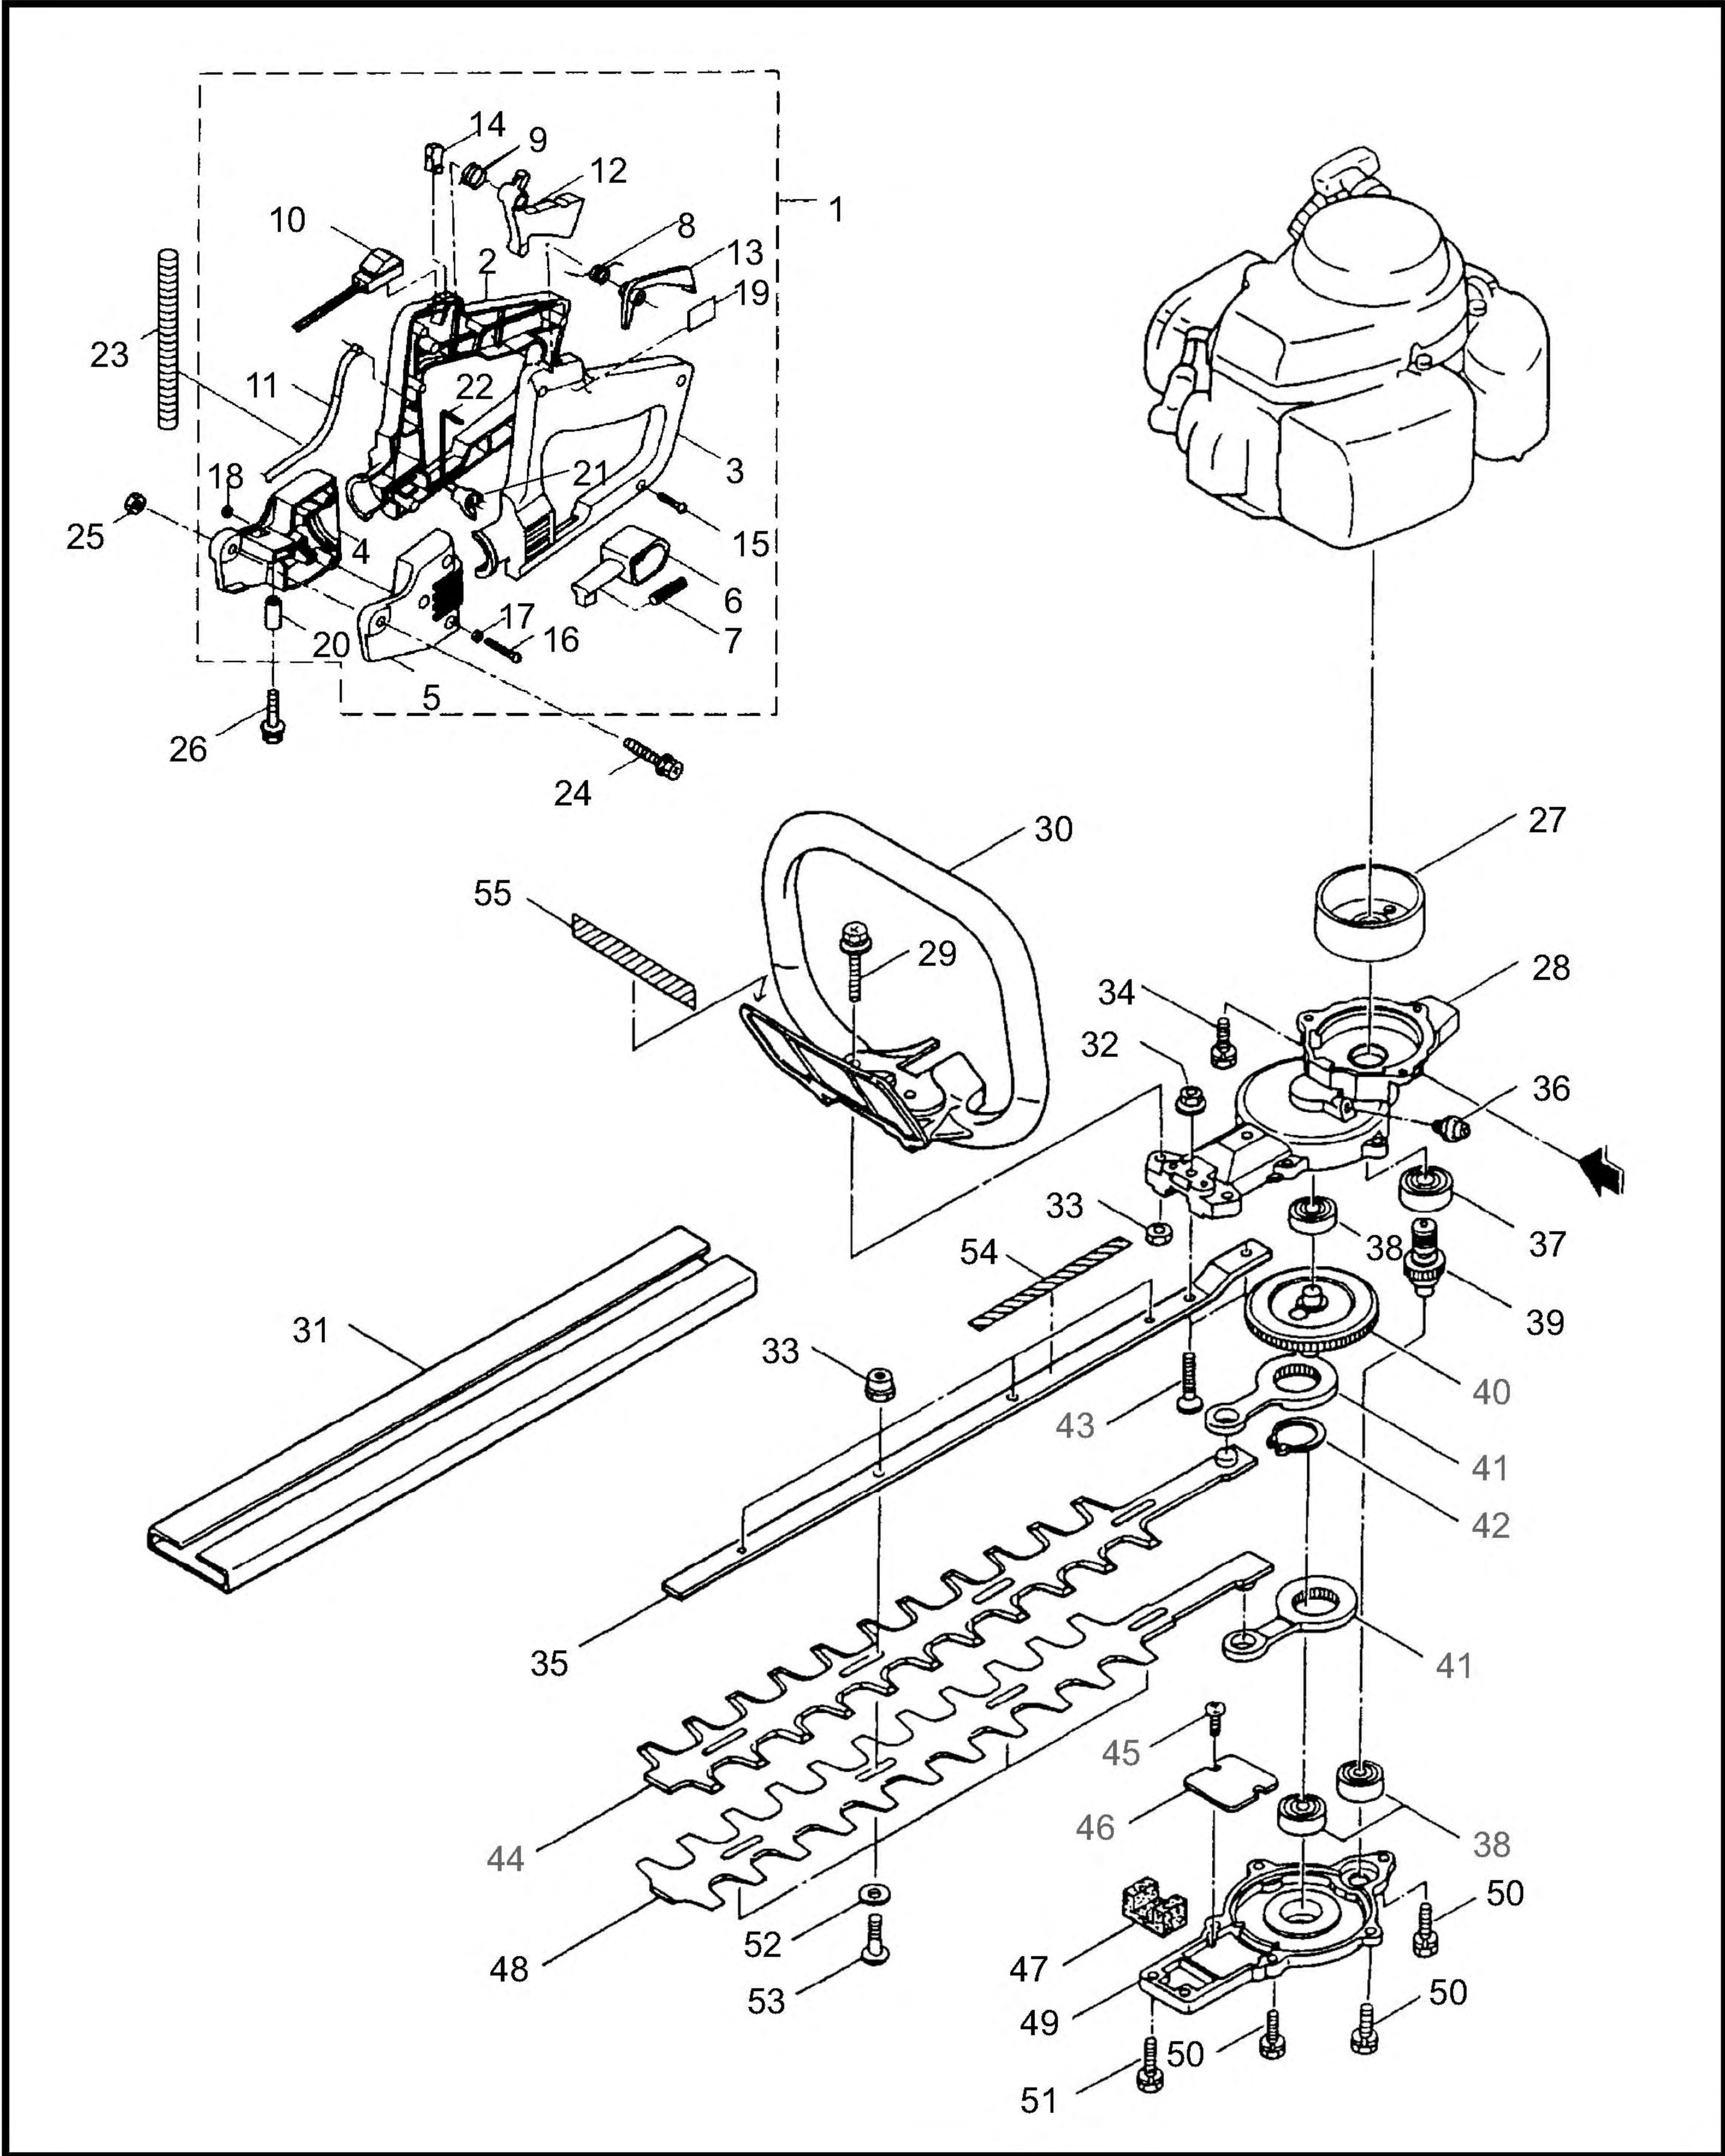

MAIN BODY

REF #	PART #	DESCRIPTION	Q'TY.	NOTES
1	270467	Rear Handle Ass'y	1	Incl. 2-22
2	270468	Rear Handle (R)	1	
3	270469	Rear Handle (L)	1	
4	270397	Handle Stay (R)	1	
5	270398	Handle Stay (L)	1	
6	270470	Lock Lever	1	
7	270400	Spring	1	
8	270401	Spring	1	
9	270402	Spring	1	
10	270403	Switch, Stop	1	
11	270471	Cable Comp.	1	
12	270472	Lever	1	
13	270406	Stop Lever	1	
14	270407	Stopper	1	
15	270408	Screw	5	
16	270409	Screw	3	
17	270410	Washer	3	
18	997271	Nut	3	M4
19	270085	Label	1	
20	270424	Spacer	1	
21	270472	Lock Lever Stopper	1	
22	270474	Rod	1	
23	270425	Tube	1	
24	270420	Screw	1	
25	997253	Nut	1	M6
26	270120	Bolt	1	M6x40
27	270021	Drum	1	
28	584661	Upper Case	1	
29	270029	Bolt	1	M6x35
30	582441	Front Nut	2	M5
31	217677	Blade Shield	1	
32	997244	Flange Nut	2	M5
33	991941	U-Nut	6	M6
34	270030	Bolt	2	M6x20
35	581912	Guide Plate	1	
36	991937	Grease Nipple	1	M6
37	580767	Bearing	1	#6001 2RS
38	580768	Bearing	3	#608Z
39	584666	Pinion	1