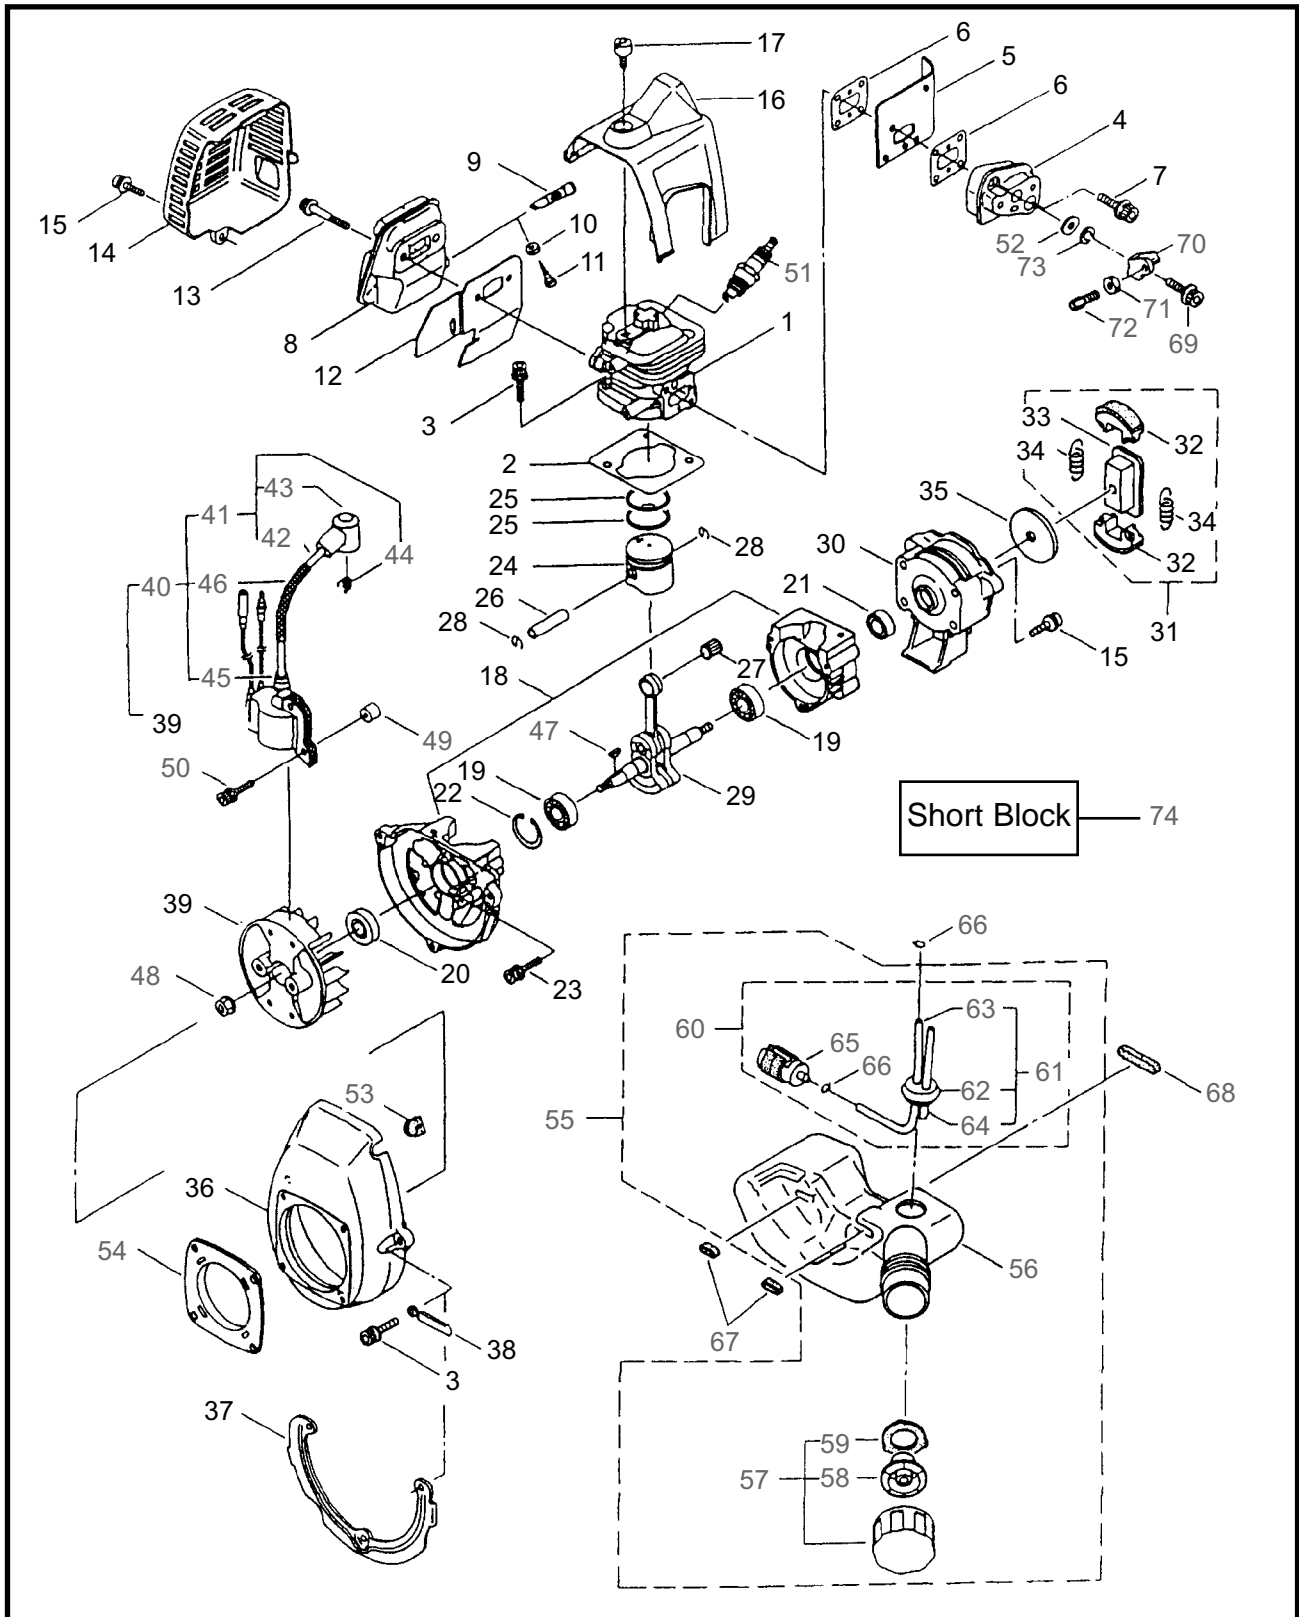

ENGINE AND FUEL TANK

REF #	PART #	DESCRIPTION	Q'TY.	NOTES
1	263768	Cylinder	1	
2	263770	Gasket	1	
3	261250	Bolt	5	M5x20
4	265802	Insulator	1	
5	265794	Air Duct	1	
6	261171	Gasket	2	
7	265924	Cap Screw	1	M5x25
8	264729	Muffler	1	
9	262388	Spark Arrester	1	
10	264857	Washer	1	
11	089530	Screw	1	M3x10
12	263777	Gasket	1	
13	264223	Cap Screw	2	M5x40
14	263802	Muffler Cover	1	
15	261607	Bolt	5	M5x16
16	264670	Cylinder Cover	1	
17	265742	Knob	1	
18	264542	Crank Case	1	
19	261181	Bearing	2	#6000C3
20	262712	Oil Seal	1	
21	261120	Oil Seal	1	
22	054676	Snap Ring	1	
23	261246	Cap Screw	3	M5x25
24	266467	Piston	1	
25	264891	Piston Ring	2	
26	261036	Piston Pin	1	
27	263957	Bearing, Needle	1	
28	261576	Circlip	2	
29	264643	Crankshaft	1	
30	264585	Clutch Case	1	
31	264959	Clutch Ass'y	1	Incl. 32-34
32	264960	Clutch Shoe	2	
33	264963	Clutch Boss	1	
34	264964	Spring	2	
35	264646	Washer	1	
36	263799	Fan Cover	1	
37	265972	Plate	1	
38	264588	Clamp	1	
39	263570	Rotor/Fan	1