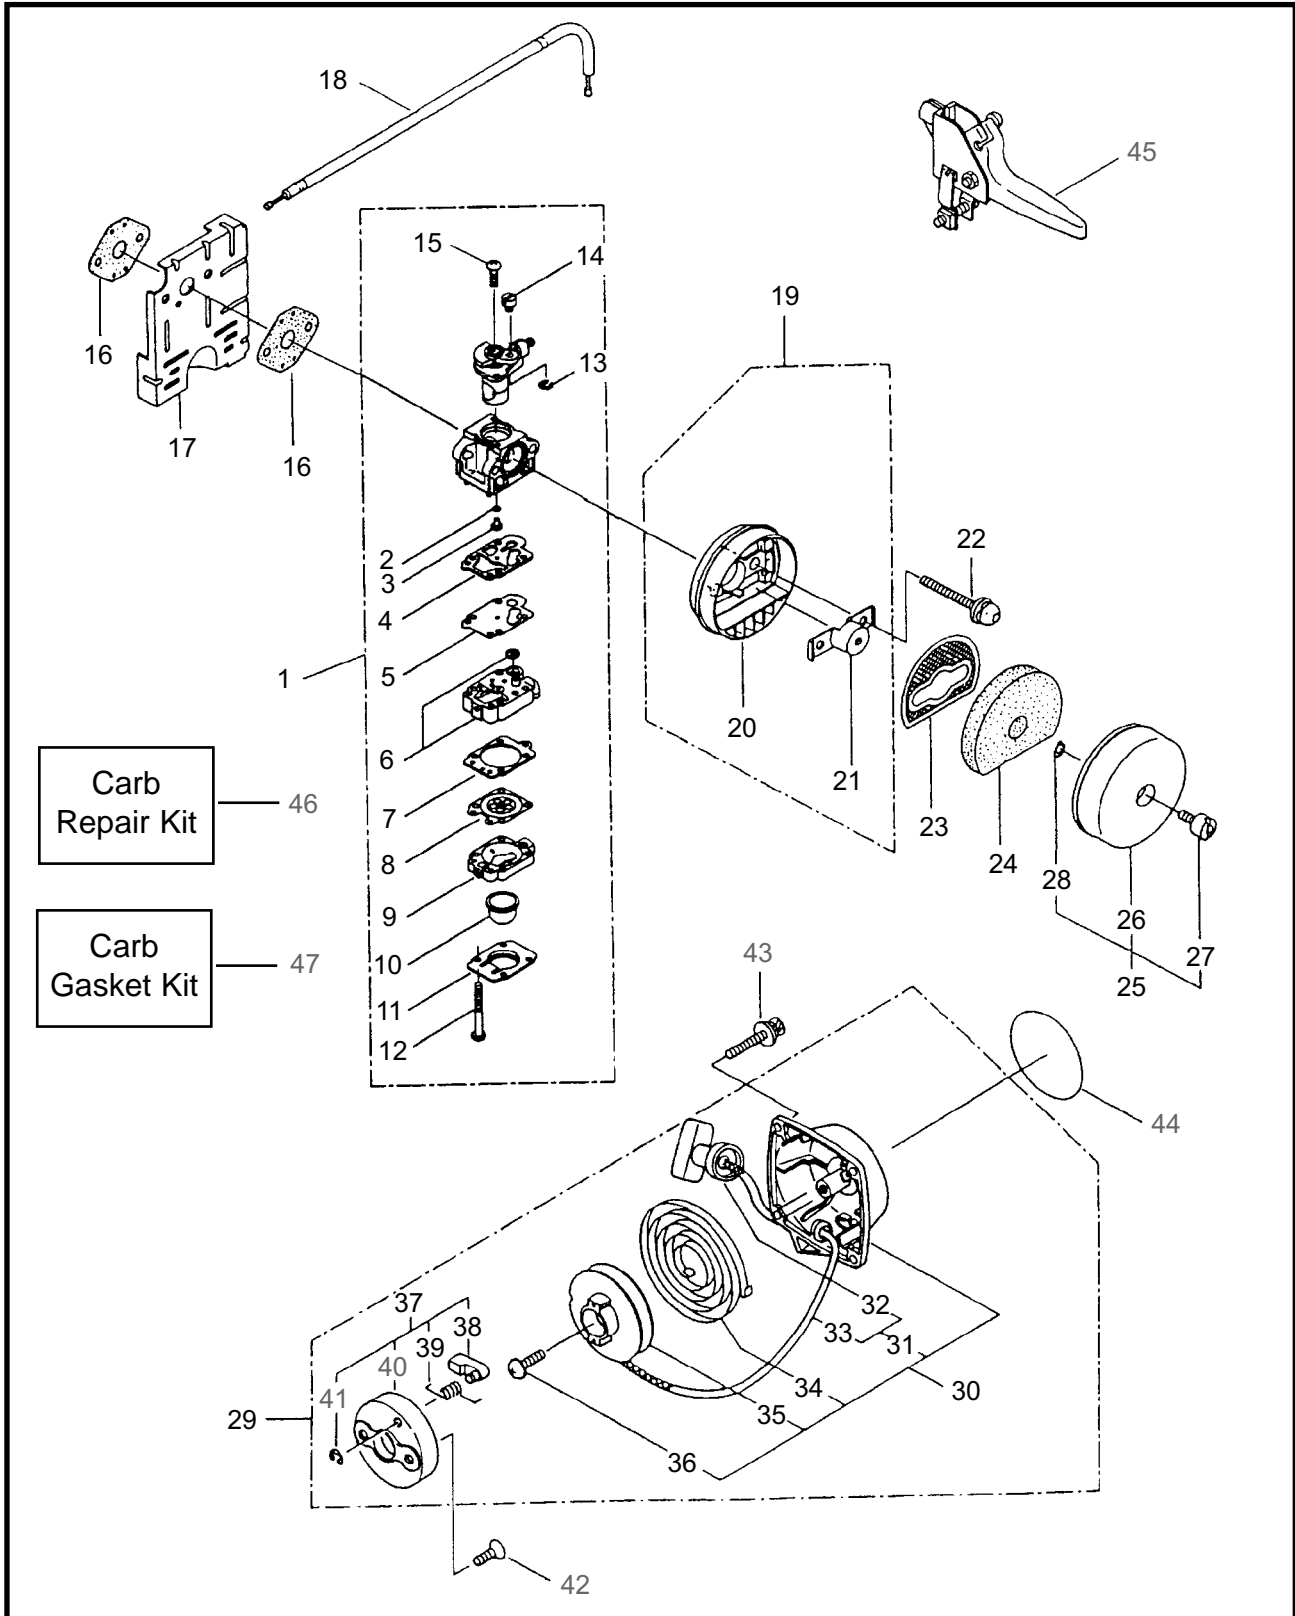

CARBURETOR

REF #	PART #	DESCRIPTION	Q'TY.	NOTES
1	266343	Carburetor Ass'y	1	
2	261871	O-Ring	1	
3	262121	Main Jet	1	#41
4	262995	Gasket	1	
5	262994	Diaphragm, Fuel Pump	1	
6	264155	Pump Body	1	
7	262993	Gasket	1	
8	261873	Diaphragm Ass'y	1	
9	262991	Purge Body	1	
10	261874	Primer	1	
11	262992	Cover Plate	1	
12	262996	Screw	1	
13	261876	E-Ring	1	
14	261658	Swivel	1	
15	264682	Screw	1	
16	261864	Gasket	1	
17	265973	Baffle Plate	1	
18	267007	Cable Comp	1	HT2300(L)
18	264604	Cable Comp	1	HT2300D(R)(L)
19	264721	Case Ass'y	1	Incl. 20,21
20	264722	Case Body	1	
21	263815	Stay	1	
22	264016	Cap Screw	2	M5x60
23	263801	Screen	1	
24	263819	Foam Element	1	
25	263817	Cover Ass'y	1	Incl. 26-28
26	263818	Cover	1	
27	265742	Knob	1	
28	261734	Clip	1	
29	264534	Recoil Starter Ass'y	1	Incl. 30-41
30	264083	Recoil Ass'y	1	Incl. 31-36
31	115096	Rope/Grip Ass'y	1	Incl. 32,33
32	261725	Starter Grip	1	
33	261627	Starter Rope	1	
34	261622	Spiral Spring	1	
35	261621	Reel	1	
36	262922	Spiral Spring	1	
37	264085	Starter Pawl Ass'y	1	Incl. 38-41
38	261630	Pawl	1	
39	261631	Return Spring	1