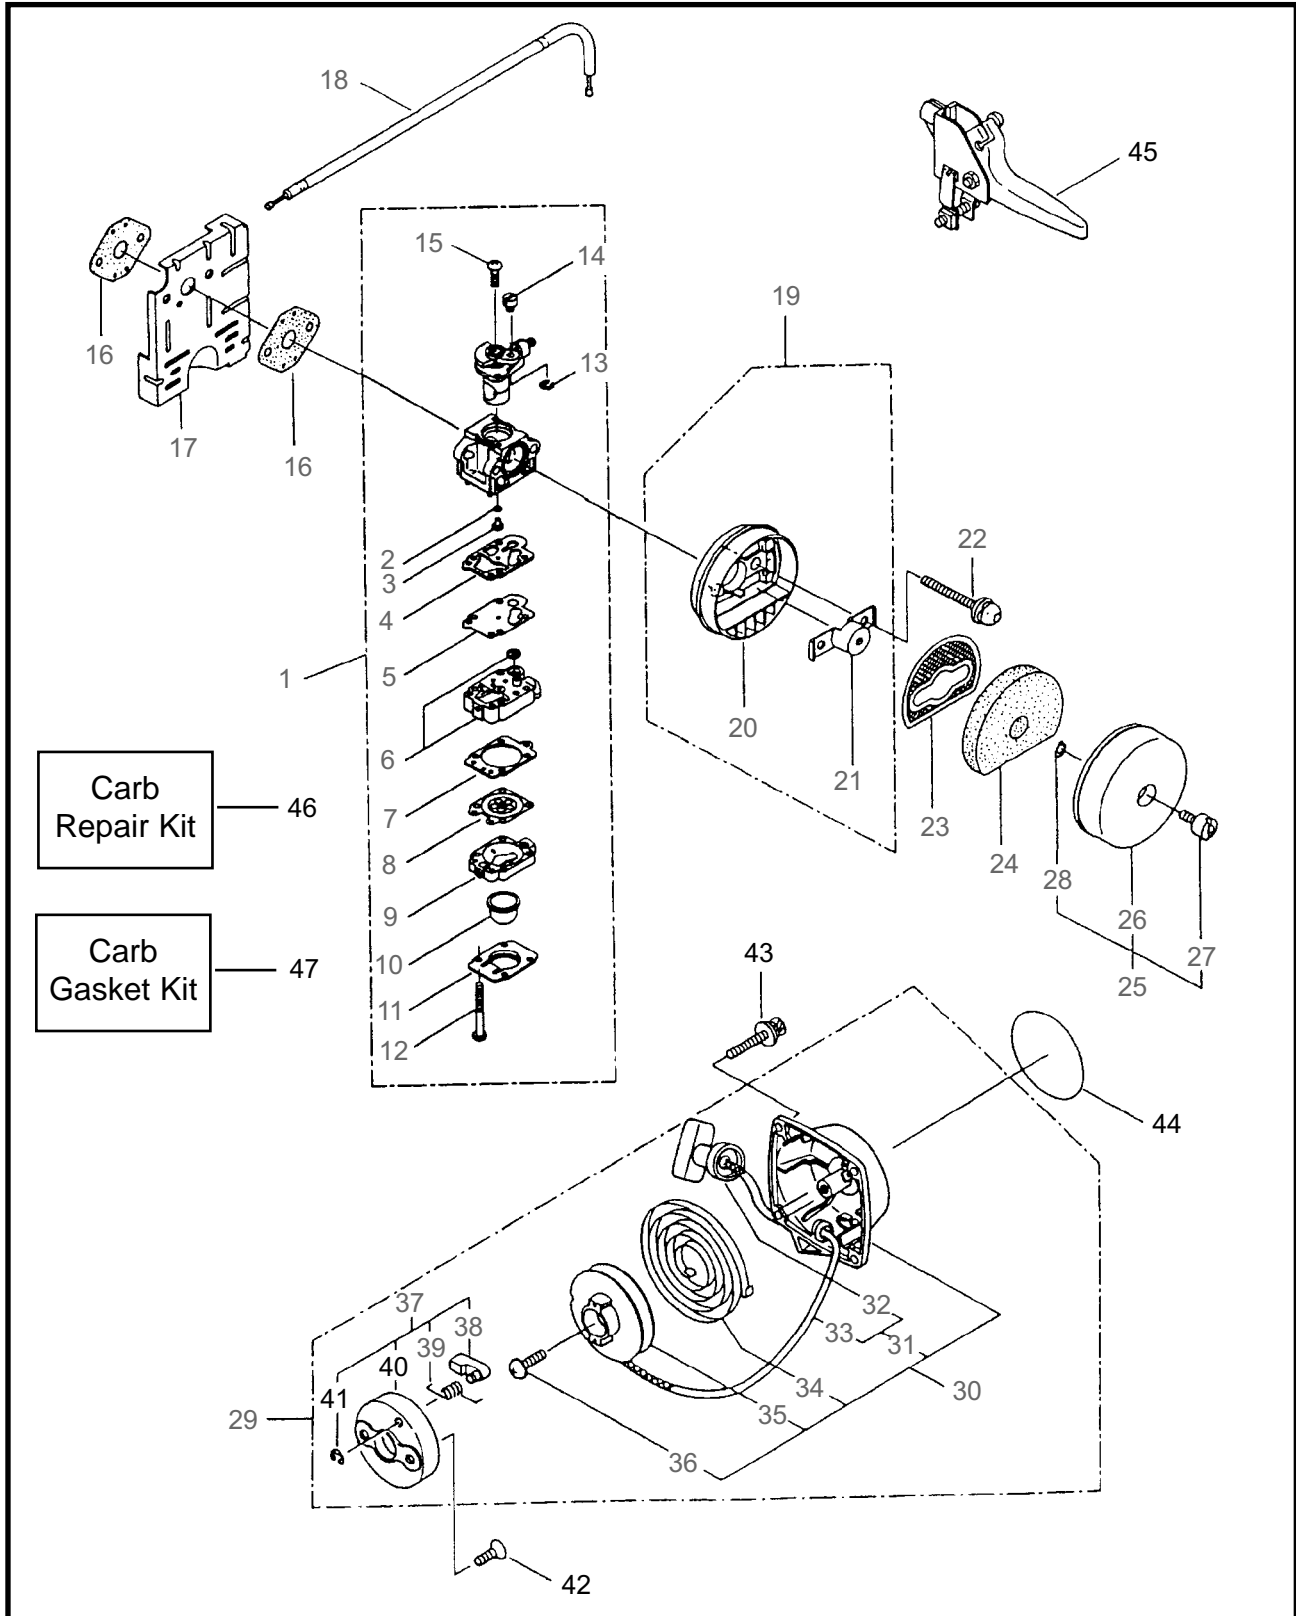

CARBURETOR

REF #	PART #	DESCRIPTION	Q'TY.	NOTES
1	266343	Carburetor Ass'y	1	
2	261871	O-Ring	1	
3	262121	Main Jet	1	#41
4	262995	Gasket	1	
5	262994	Diaphragm, Fuel Pump	1	
6	264155	Pump Body	1	
7	262993	Gasket	1	
8	261873	Diaphragm Ass'y	1	
9	262991	Purge Body	1	
10	261874	Primer	1	
11	262992	Cover Plate	1	
12	262996	Screw	1	
13	261876	E-Ring	1	
14	261658	Swivel	1	
15	264682	Screw	1	
16	261864	Gasket	1	
17	265973	Baffle Plate	1	
18	267007	Cable Comp	1	HT2300(L)
18	264604	Cable Comp	1	HT2300D(R)(L)
19	264721	Case Ass'y	1	Incl. 20,21
20	264722	Case Body	1	
21	263815	Stay	1	
22	264016	Cap Screw	2	M5x60
23	263801	Screen	1	
24	263819	Foam Element	1	
25	263817	Cover Ass'y	1	Incl. 26-28
26	263818	Cover	1	
27	265742	Knob	1	
28	261734	Clip	1	
29	264534	Recoil Starter Ass'y	1	Incl. 30-41
30	264083	Recoil Ass'y	1	Incl. 31-36
31	115096	Rope/Grip Ass'y	1	Incl. 32,33
32	261725	Starter Grip	1	
33	261627	Starter Rope	1	
34	261622	Spiral Spring	1	
35	261621	Reel	1	
36	262922	Spiral Spring	1	
37	264085	Starter Pawl Ass'y	1	Incl. 38-41
38	261630	Pawl	1	
39	261631	Return Spring	1	

CARBURETOR

REF #	PART #	DESCRIPTION	Q'TY.	NOTES
40	264086	Pawl Case	1	
41	020299	Snap Ring	1	
42	264535	Screw	4	M5x16
43	264807	Cap Screw	4	M5x16
44	266395	Label	1	HT2300L
44	266386	Label	1	HT2300D
45	264858	Throttle Trigger	1	HT2300(L)
46	840298	Carb Gasket Kit	1	
47	840295	Carb Repair Kit	1	