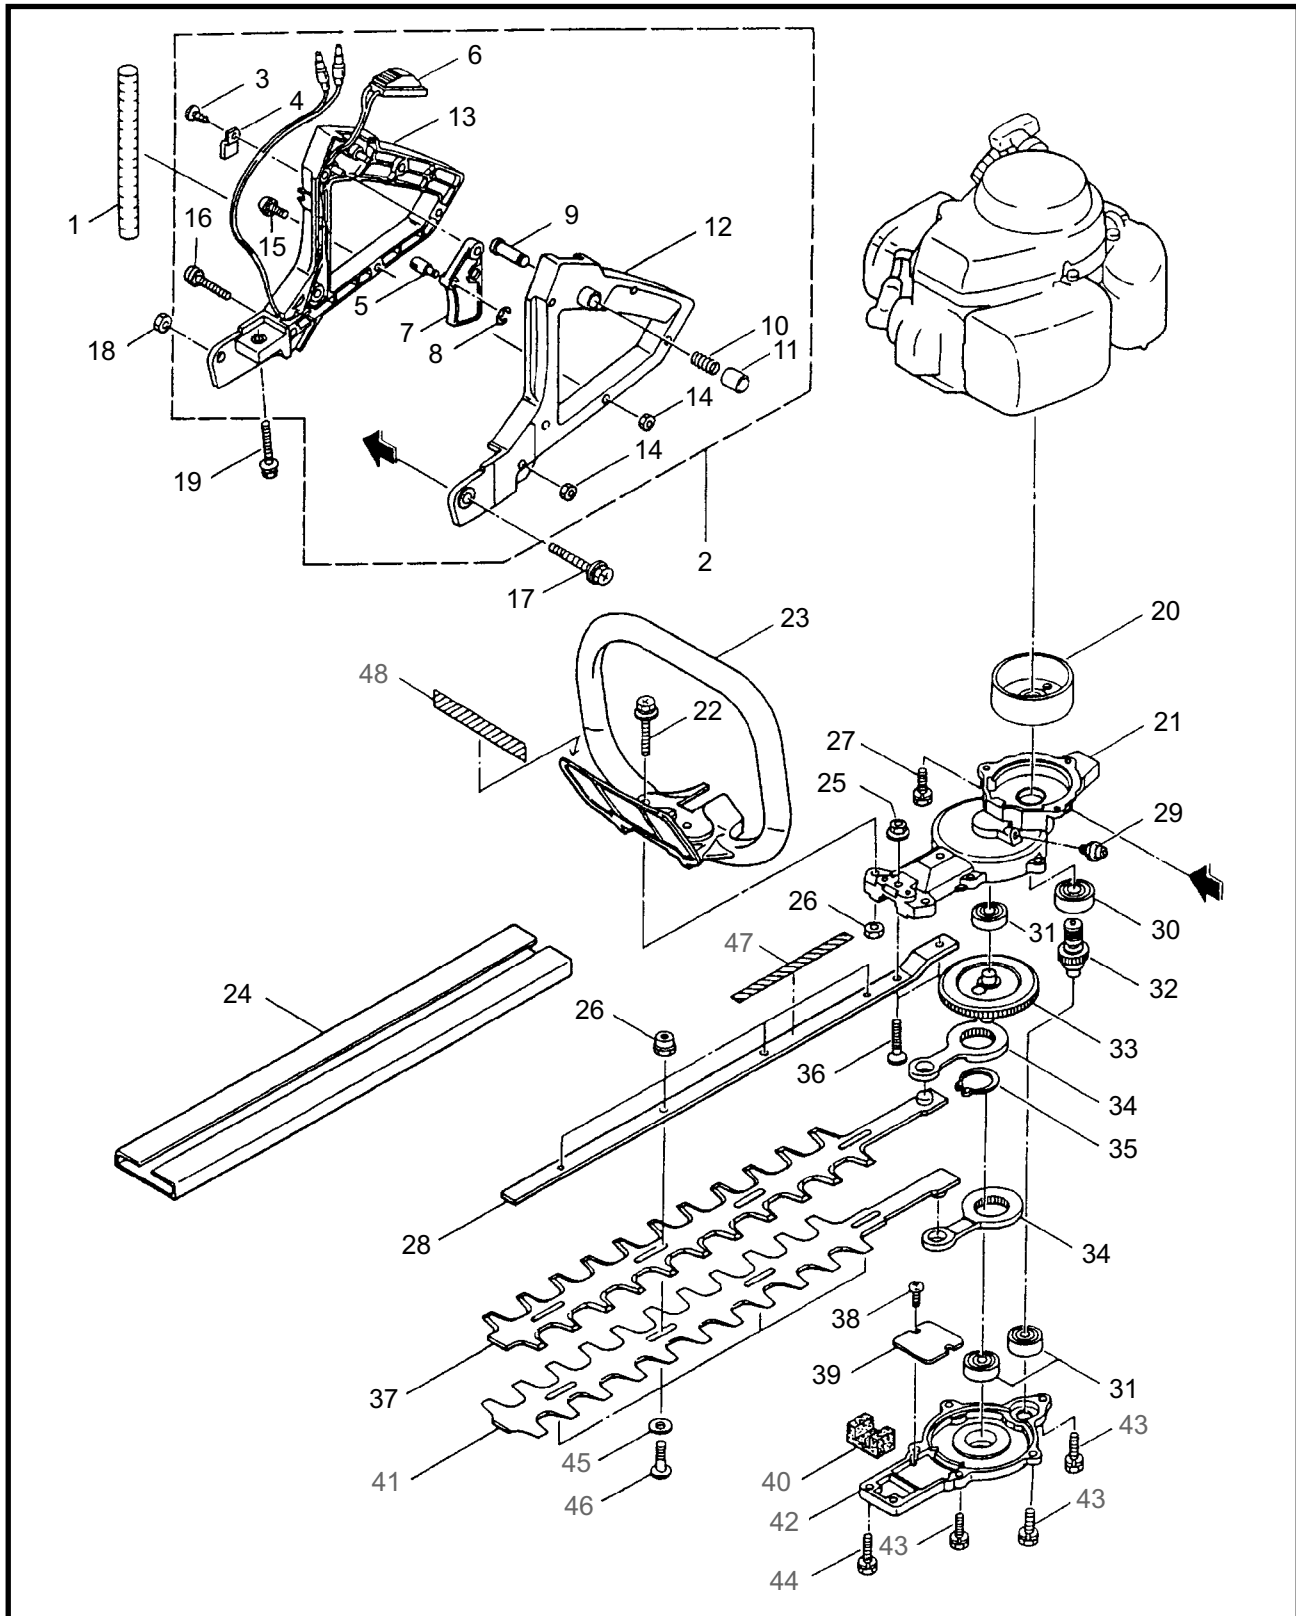

4 ILLUSTRATED PARTS LIST
HT2300/HT2300L

MAIN BODY

REF #	PART #	DESCRIPTION	Q'TY.	NOTES
36	270028	Collar	2	
37	270027	Washer	4	
38	270031	Bolt	2	M6x25
39	591447	Left Handle	1	
40	577134	Handle Rubber	1	
41	580808	Cord Band	1	
42	270068	Switch Ass'y	1	
43	991954	Screw	1	M5x25
44	012501	Spring Washer	1	M5
45	991938	Nut	1	M5
46	991931	Screw	2	M5x20
47	591449	Label	1	
48	591450	Label	1	
49	591464	Plate	1	
50	580782	Blade Cover	1	HT2300
50	270069	Blade Cover	1	HT2300L

6 ILLUSTRATED PARTS LIST
HT2300DL

MAIN BODY

REF #	PART #	DESCRIPTION	Q'TY.	NOTES
1	270023	Tube	1	
2	270146	Rear Handle Ass'y	1	Incl. 3-16
3	997258	Screw	1	M4x10
4	997259	Holder, Cable	1	
5	997260	Swivel	1	
6	270145	Switch, Stop	1	
7	997262	Lever, Throttle	1	
8	997263	E-Ring	1	
9	997264	Pin, Lever	1	
10	997265	Spring	1	
11	997266	Fixing Knob	1	
12	270147	Rear Handle (L)	1	
13	270099	Rear Handle (R)	1	
14	997271	Nut	6	M4
15	997268	Screw	5	M4x16
16	997269	Screw	1	M4x30
17	270119	Screw	1	M6x50
18	997253	Nut	1	M6
19	270120	Screw	1	M6x40
20	270021	Drum	1	
21	584661	Upper Case	1	
22	270029	Bolt	1	M6x35
23	582441	Front Nut	2	M5
24	217677	Blade Shield	1	
25	997244	Flange Nut	2	M5
26	991941	U-Nut	6	M6
27	270030	Bolt	2	M6x20
28	270056	Guide Plate	1	
29	991937	Grease Nipple	1	M6
30	580767	Bearing	1	#6001 2RS
31	580768	Bearing	3	#608Z
32	584666	Pinion	1	
33	591443	Crank Comp	1	
34	997282	Rod Ass'y	2	
35	580777	Snap Ring	1	
36	997284	Screw	2	M5x16
37	582446	Upper Blade	1	
38	991924	Screw	2	M3x5
39	991919	Plate, Rod Slide	1	