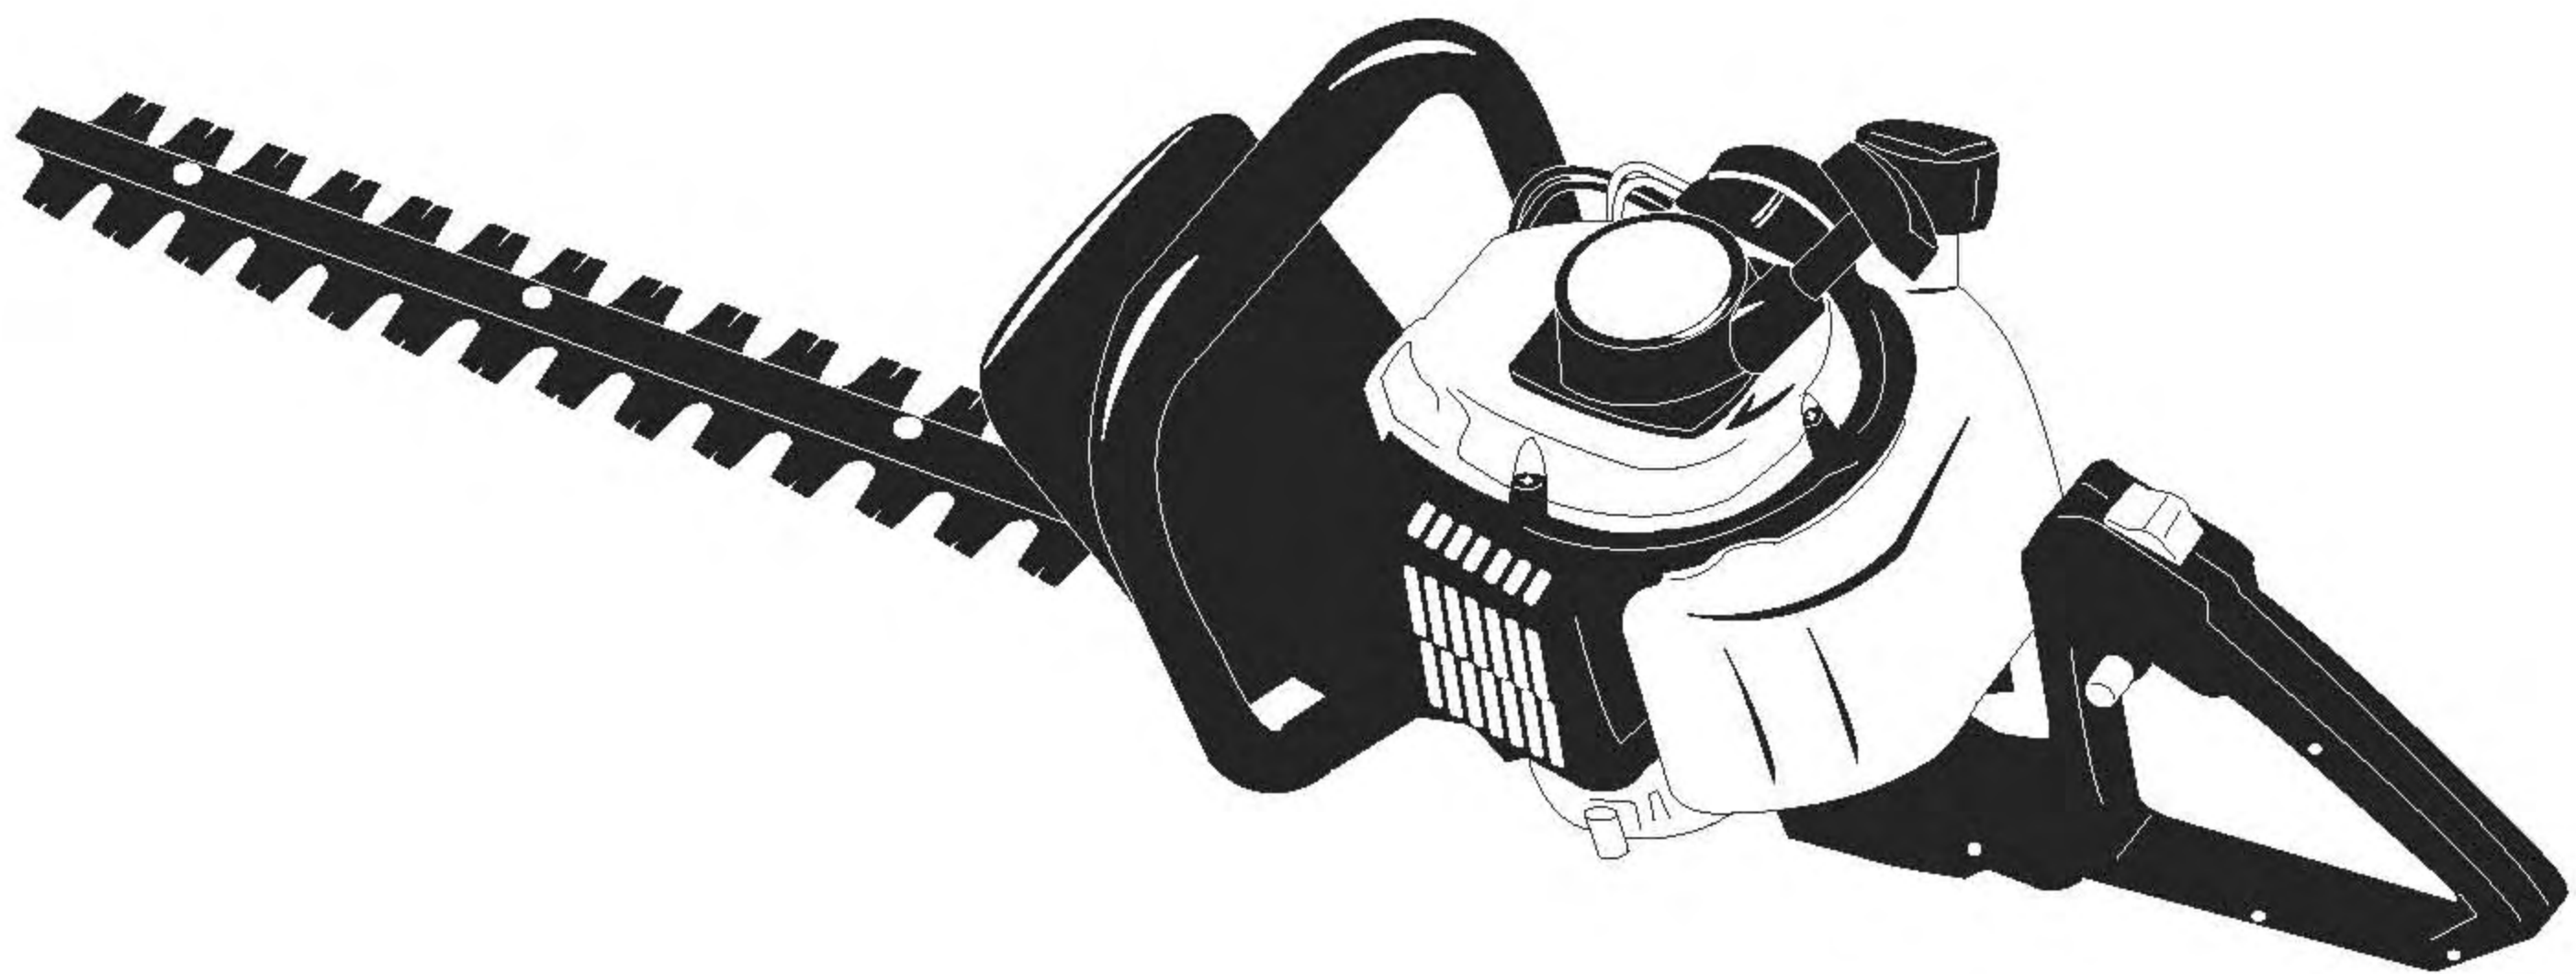

MARUYAMA

ILLUSTRATED PARTS LIST

HT2300

HT2300L

HT2300D(R)(L)

HEDGE TRIMMER

HT2300/HT2300L/HT2300D(R)(L)
HEDGE TRIMMER
PART #845227-REV 06/07

Maruyama. *E x t r a o r d i n a r y .*

2 ILLUSTRATED PARTS LIST
HT2300/HT2300L

MAIN BODY

REF #	PART #	DESCRIPTION	Q'TY.	NOTES
1	580812	Corrugated Tube	1	
2	270021	Drum	1	
3	591444	Upper Case	1	
4	997244	Flange Nut	2	M5
5	991941	U-Nut	5 (7)	M6 (HT2300L)
6	991973	Reinforcing Plate	1	HT2300
6	587304	Reinforcing Plate	1	HT2300L
7	991937	Grease Nipple	1	M6
8	580767	Bearing	1	#6001 2RS
9	580768	Bearing	3	#608Z
10	584666	Pinion	1	
11	591443	Crank Comp	1	
12	270030	Bolt	1	M6x20
13	270031	Bolt	2	M6x25
14	997282	Rod Ass'y	2	
15	580777	Snap Ring	1	
16	270121	Screw	1	M6x18
17	991964	Washer	1	
18	577131	Guide Plate	1	HT2300
18	580815	Guide Plate	1	HT2300L
19	991916	Upper Blade	1	HT2300
19	591445	Upper Blade	1	HT2300L
20	991917	Lower Blade	1	HT2300
20	591446	Lower Blade	1	HT2300L
21	991913	Washer	4 (6)	(HT2300L)
22	991914	Screw	2 (4)	M6x19 (HT2300L)
23	991918	Screw	1	(HT2300L)
24	991912	Screw	2	M6x22
25	991924	Screw	2	M3x5
26	991919	Plate, Rod Slide	1	
27	997286	Felt	1	
28	580790	Bolt	2	M5x20
29	580791	Bolt	5	M5x16
30	997288	Lower Case	1	
31	591463	Right Handle Ass'y	1	Incl. Grip
32	580796	Bolt	2	M5x30
33	577133	Handle Fitting	1	
34	577136	Handle Bracket	1	
35	991938	Nut	2	M5

4 ILLUSTRATED PARTS LIST
HT2300/HT2300L

MAIN BODY

REF #	PART #	DESCRIPTION	Q'TY.	NOTES
36	270028	Collar	2	
37	270027	Washer	4	
38	270031	Bolt	2	M6x25
39	591447	Left Handle	1	
40	577134	Handle Rubber	1	
41	580808	Cord Band	1	
42	270068	Switch Ass'y	1	
43	991954	Screw	1	M5x25
44	012501	Spring Washer	1	M5
45	991938	Nut	1	M5
46	991931	Screw	2	M5x20
47	591449	Label	1	
48	591450	Label	1	
49	591464	Plate	1	
50	580782	Blade Cover	1	HT2300
50	270069	Blade Cover	1	HT2300L