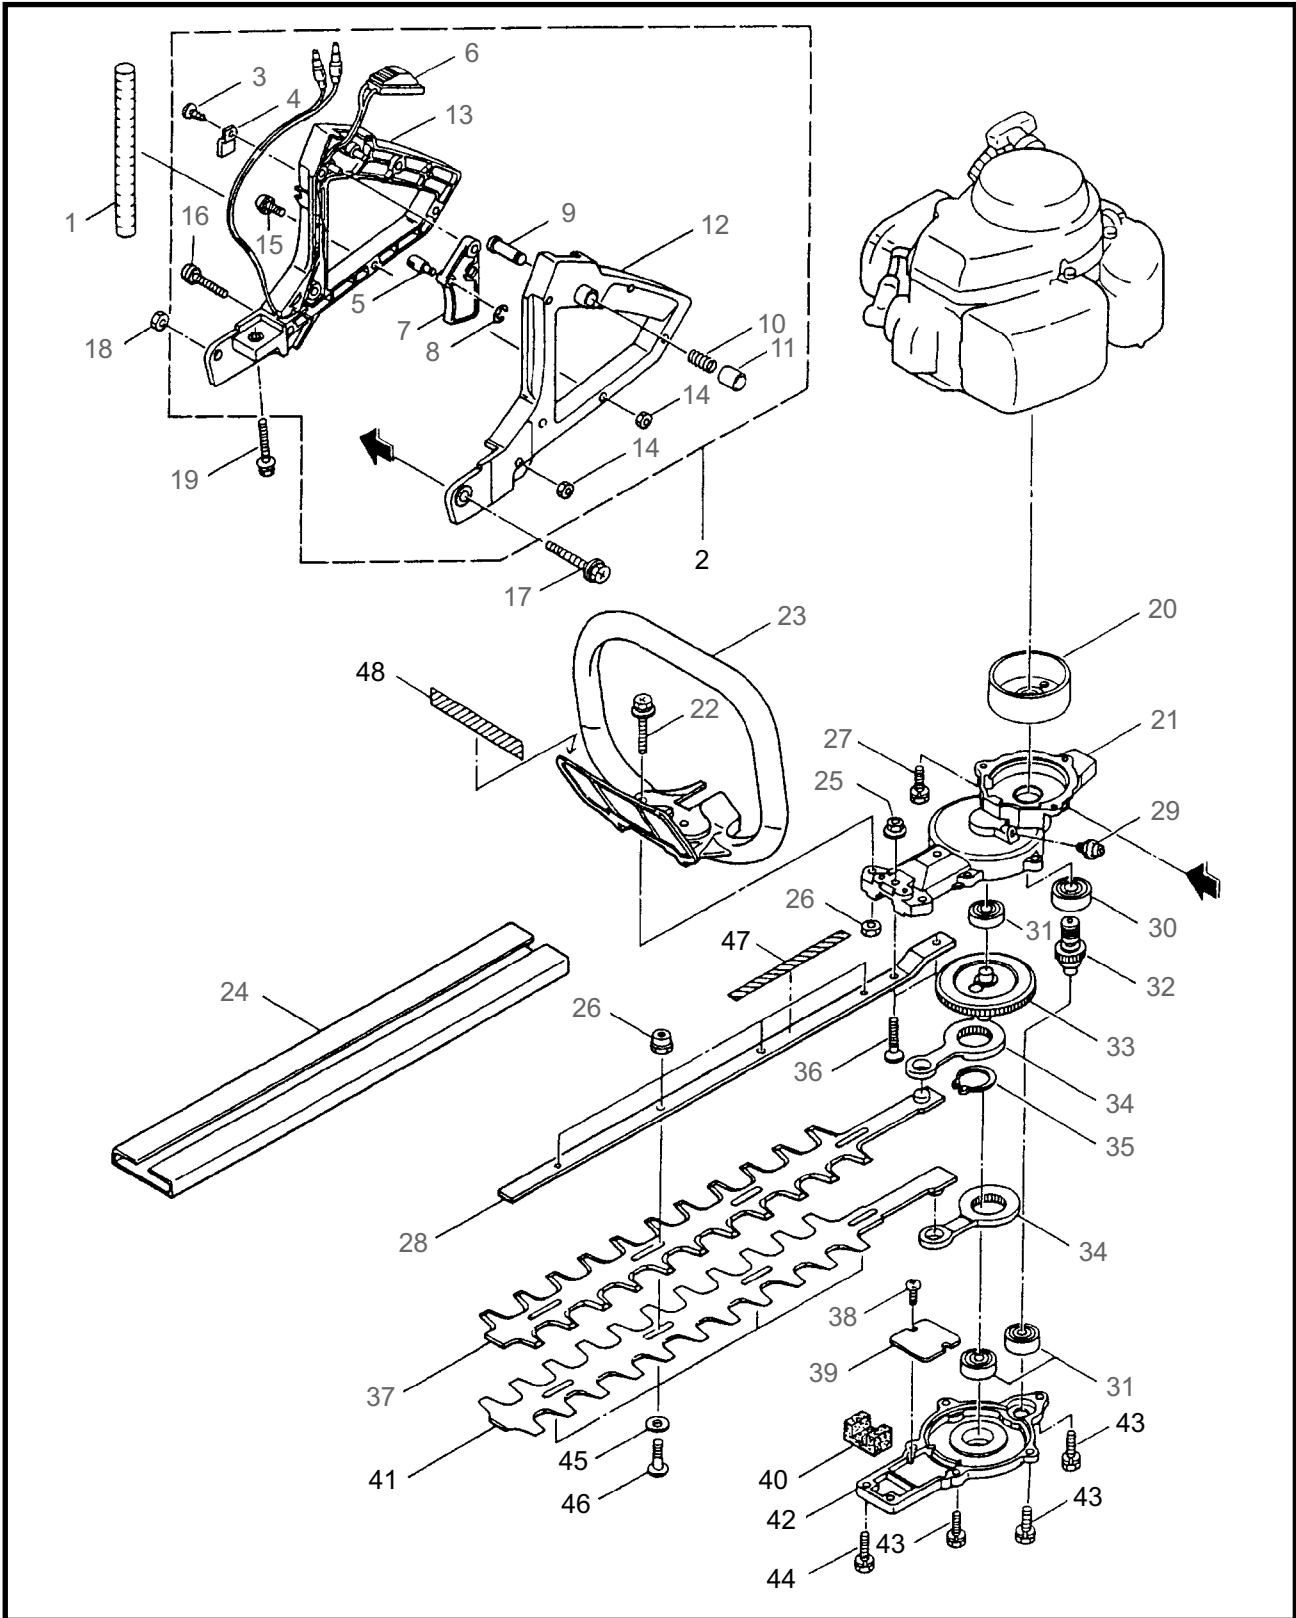

4 ILLUSTRATED PARTS LIST
HT2300/HT2300L

MAIN BODY

REF #	PART #	DESCRIPTION	Q'TY.	NOTES
36	270028	Collar	2	
37	270027	Washer	4	
38	270031	Bolt	2	M6x25
39	591447	Left Handle	1	
40	577134	Handle Rubber	1	
41	580808	Cord Band	1	
42	270068	Switch Ass'y	1	
43	991954	Screw	1	M5x25
44	012501	Spring Washer	1	M5
45	991938	Nut	1	M5
46	991931	Screw	2	M5x20
47	591449	Label	1	
48	591450	Label	1	
49	591464	Plate	1	
50	580782	Blade Cover	1	HT2300
50	270069	Blade Cover	1	HT2300L

6 ILLUSTRATED PARTS LIST
HT2300DL

MAIN BODY

REF #	PART #	DESCRIPTION	Q'TY.	NOTES
1	270023	Tube	1	
2	270146	Rear Handle Ass'y	1	Incl. 3-16
3	997258	Screw	1	M4x10
4	997259	Holder, Cable	1	
5	997260	Swivel	1	
6	270145	Switch, Stop	1	
7	997262	Lever, Throttle	1	
8	997263	E-Ring	1	
9	997264	Pin, Lever	1	
10	997265	Spring	1	
11	997266	Fixing Knob	1	
12	270147	Rear Handle (L)	1	
13	270099	Rear Handle (R)	1	
14	997271	Nut	6	M4
15	997268	Screw	5	M4x16
16	997269	Screw	1	M4x30
17	270119	Screw	1	M6x50
18	997253	Nut	1	M6
19	270120	Screw	1	M6x40
20	270021	Drum	1	
21	584661	Upper Case	1	
22	270029	Bolt	1	M6x35
23	582441	Front Nut	2	M5
24	217677	Blade Shield	1	
25	997244	Flange Nut	2	M5
26	991941	U-Nut	6	M6
27	270030	Bolt	2	M6x20
28	270056	Guide Plate	1	
29	991937	Grease Nipple	1	M6
30	580767	Bearing	1	#6001 2RS
31	580768	Bearing	3	#608Z
32	584666	Pinion	1	
33	591443	Crank Comp	1	
34	997282	Rod Ass'y	2	
35	580777	Snap Ring	1	
36	997284	Screw	2	M5x16
37	582446	Upper Blade	1	
38	991924	Screw	2	M3x5
39	991919	Plate, Rod Slide	1	

8 ILLUSTRATED PARTS LIST
HT2300DL

MAIN BODY

REF #	PART #	DESCRIPTION	Q'TY.	NOTES
40	997286	Felt	1	
41	582428	Lower Blade	1	
42	997288	Lower Case	1	
43	580791	Bolt	5	M5x16
44	580790	Bolt	2	M5x20
45	991913	Washer	4	
46	991914	Screw	4	
47	591450	Label	1	
48	591449	Label	1	