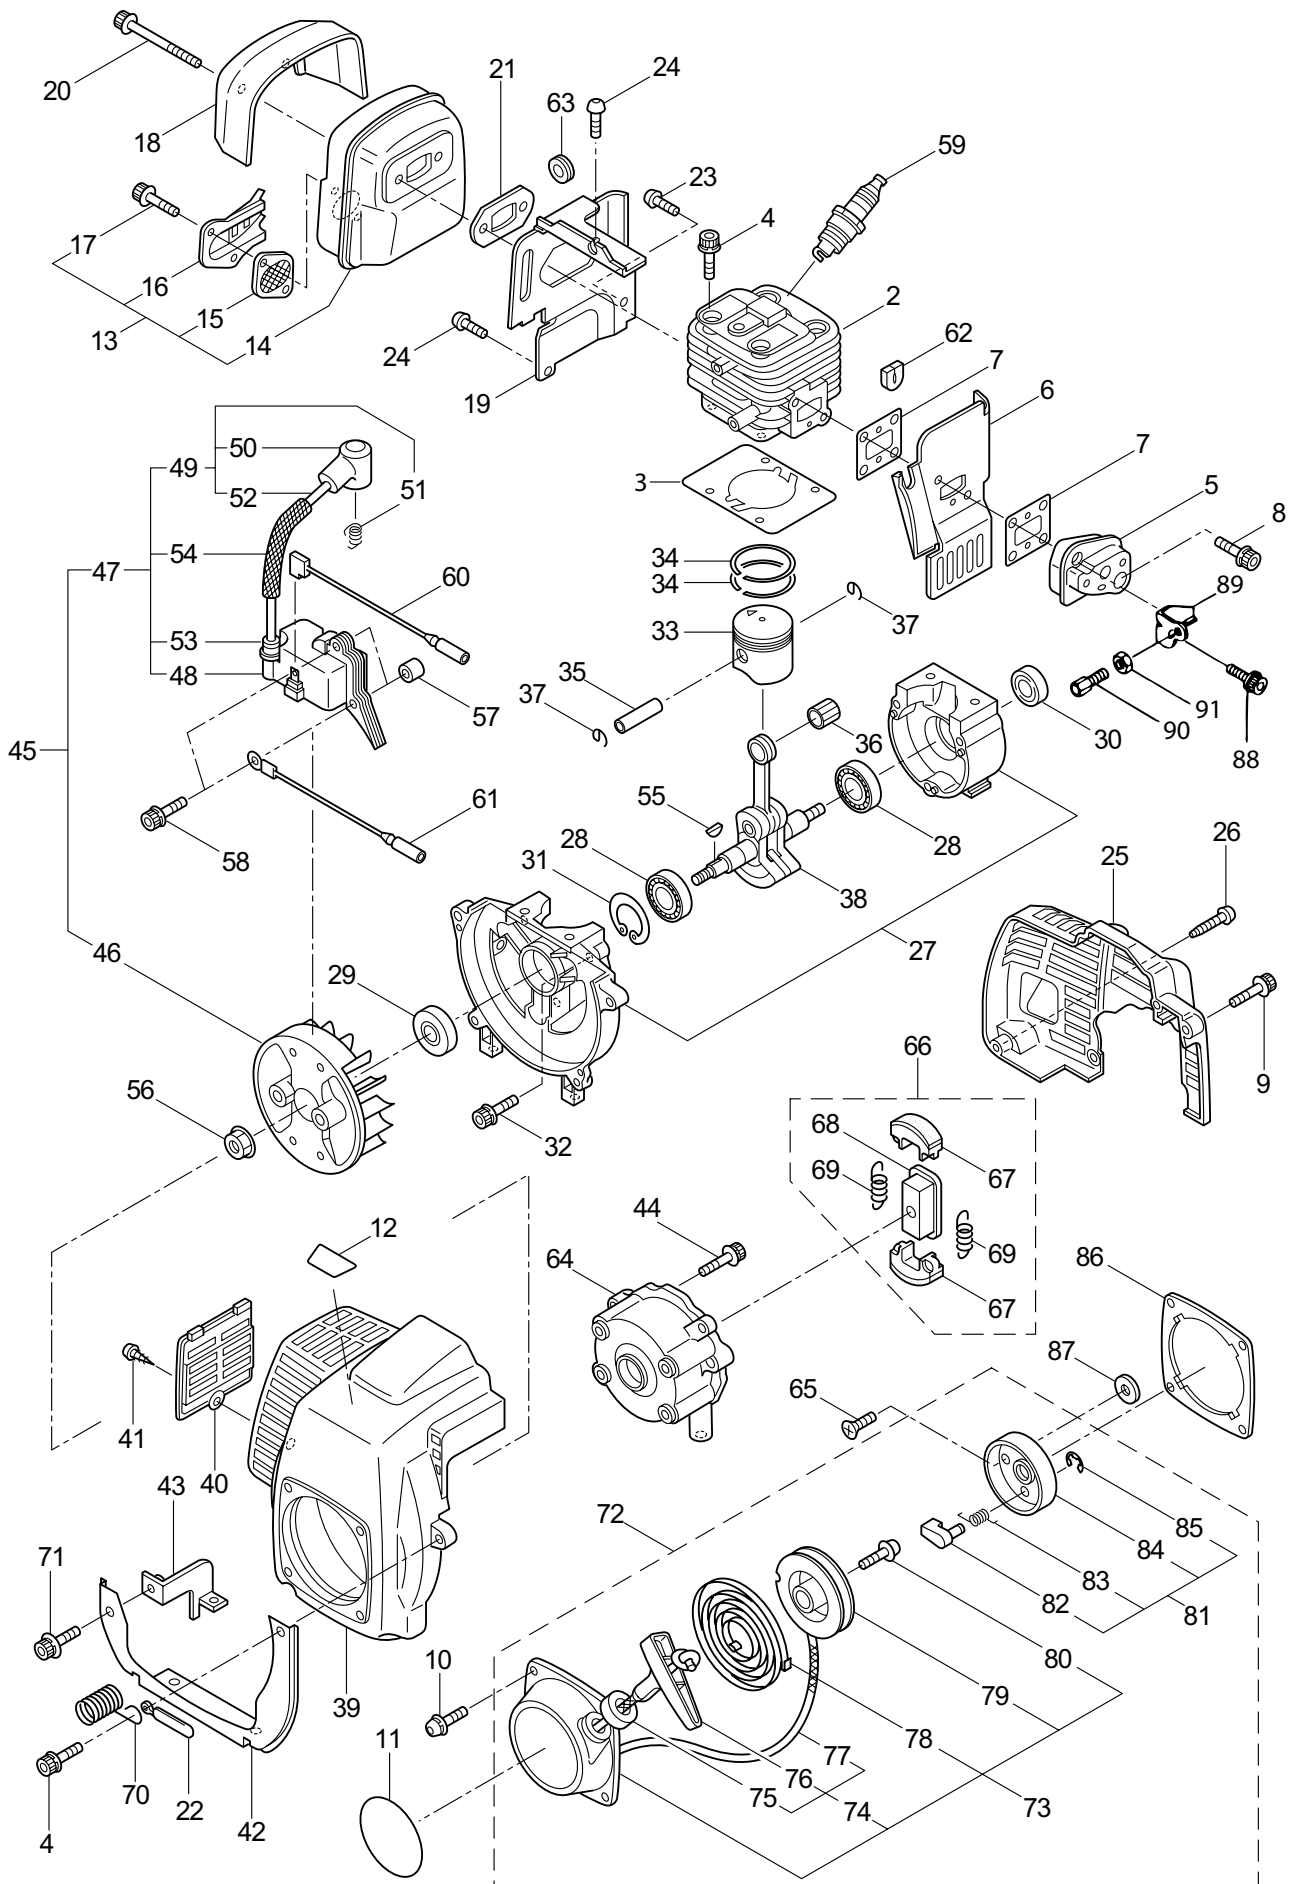

2. HT2321L ENGINE

Ref. No.	Part No.	Part Name	Q'ty	Remarks
2-46	268039	Rotor/Fan	1	
2-47	268041	Ignition Coil Ass'y	1	Incl.48-54
2-48	268040	Coil	1	
2-49	268042	Spark Plug Wire Ass'y	1	Incl.50-52
2-50	261074	Plug Boot	1	
2-51	261075	Connector	1	
2-52	268043	Spark Plug Wire	1	
2-53	261072	Cap	1	
2-54	268584	Insulator	1	140L
2-55	261076	Woodruff Key	1	3x10
2-56	261417	Nut,Rotor	1	M8
2-57	280381	Spacer	2	
2-58	261256	Cap Screw	2	M4x25
2-59	261200	Spark Plug	1	NGK BPM6Y
2-60	261772	Lead	1	
2-61	268044	Lead	1	
2-62	261202	Grommet	1	
2-63	268036	Grommet	1	
2-64	268581	Clutch Case	1	
2-65	264535	Screw	2	M6x20
2-66	280404	Clutch Ass'y	1	Incl.67-69
2-67	280568	Clutch Shoe	2	(2)required
2-68	280569	Clutch Boss	1	
2-69	280570	Spring	2	(2)required
2-70	268592	Clamp	1	
2-71	268940	Screw	1	M5x18
2-72	268668	Recoil Starter Ass'y	1	Incl.73-85
2-73	268669	Starter Ass'y	1	Incl.74-80
2-74	268813	Rope Ass'y	1	Incl.75-77
2-75	268670	Damper	1	
2-76	267219	Starter Grip	1	
2-77	281817	Starter Rope	1	
2-78	261622	Spiral Spring	1	
2-79	261621	Pulley	1	
2-80	262922	Screw	1	
2-81	264085	Starter Pawl Ass'y	1	Incl.82-85
2-82	261630	Pawl	1	
2-83	261631	Return Spring	1	
2-84	264086	Pawl Case	1	
2-85	020299	E-Ring	1	#4
2-86	268671	Plate	1	
2-87	261189	Washer	2	6x16.5xt1.2
2-88	265925	Cap Screw	1	M5x25
2-89	268593	Stay	1	
2-90	264736	Adapter	1	
2-91	261878	Nut	1