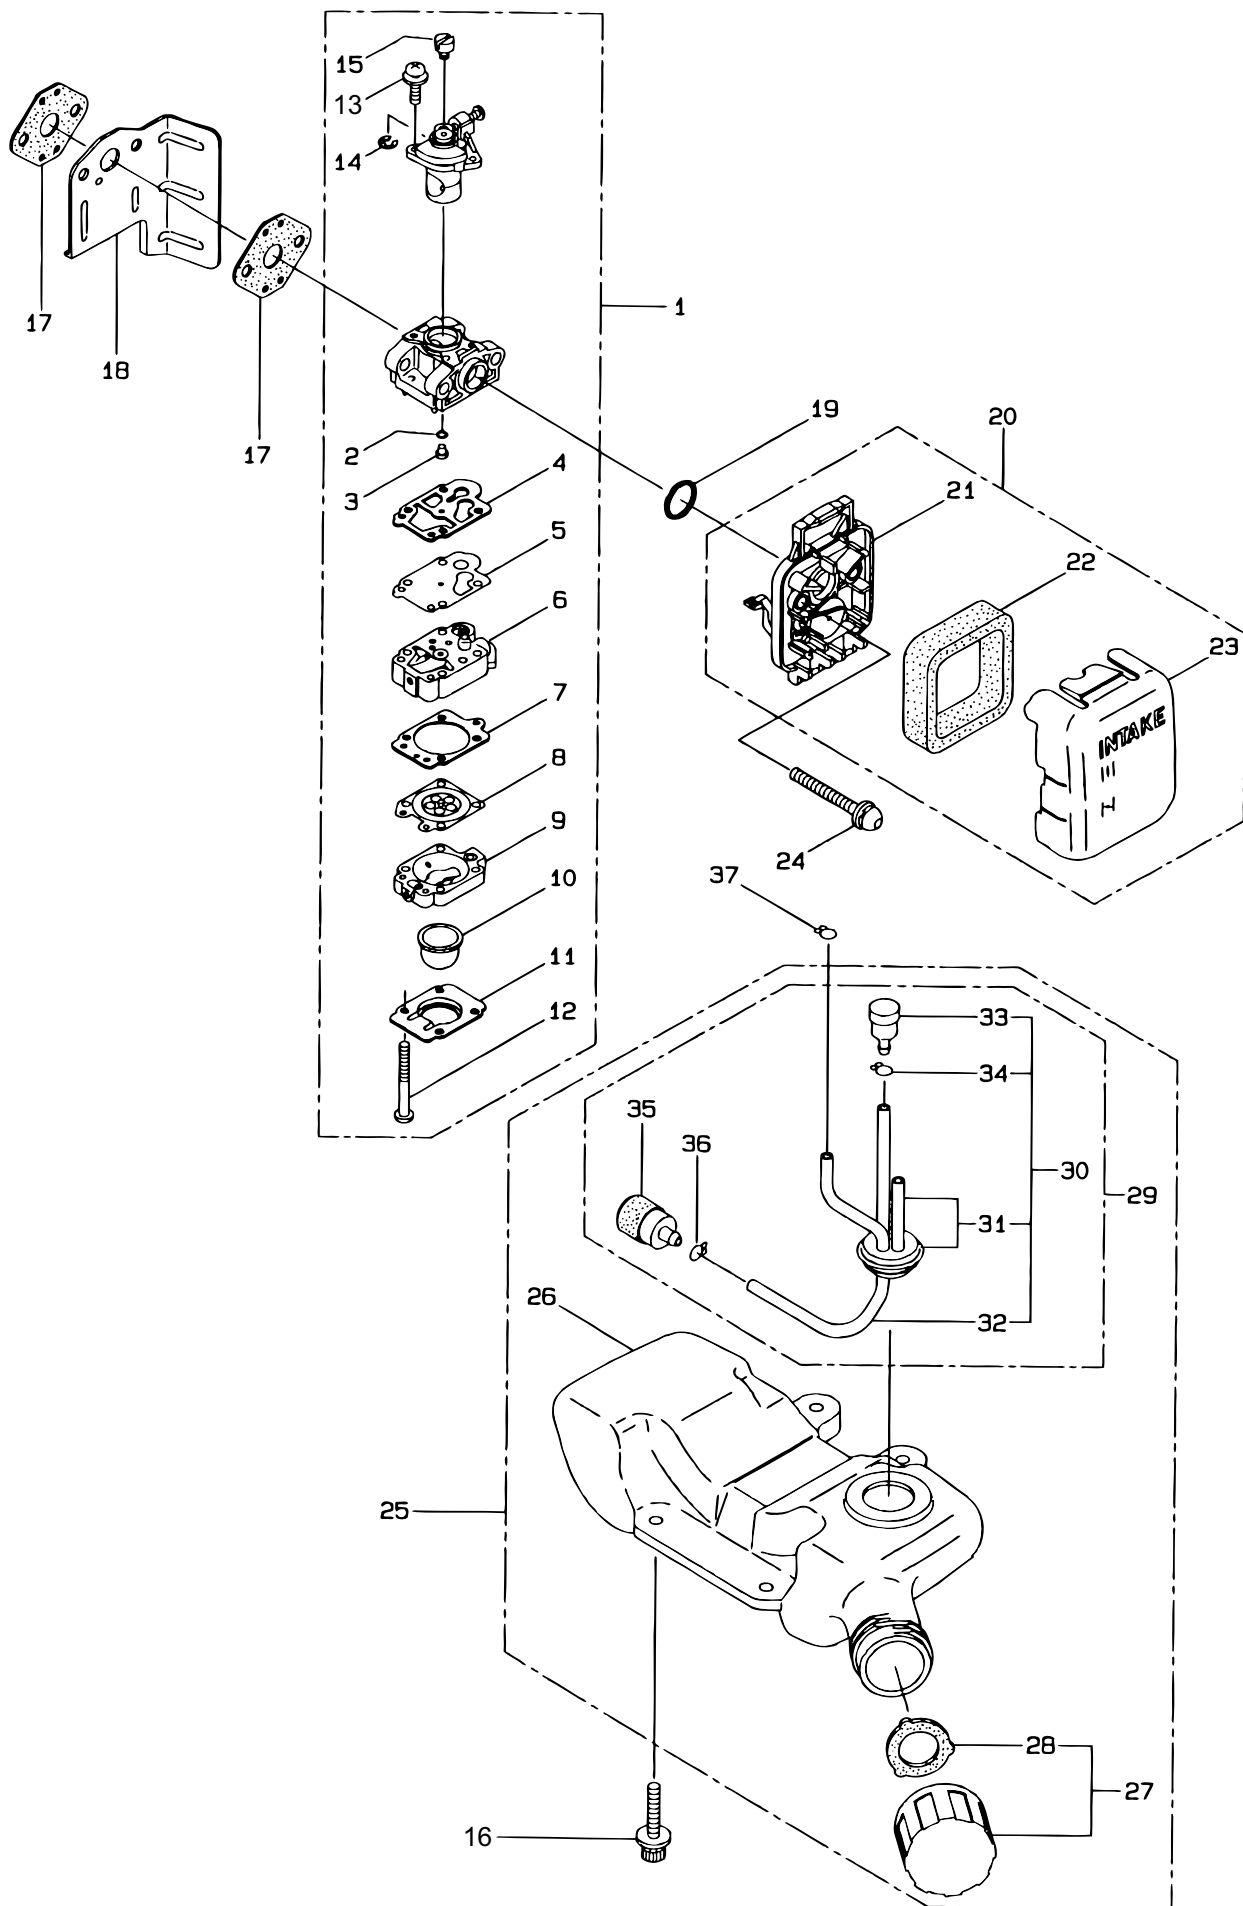

3. HT2321L
CARBURETOR, FUEL TANK

Ref. No.	Part No.	Part Name	Q'ty	Remarks
3-1	268680	Carburetor Ass'y	1	Incl.2-15
3-2	261871	O-Ring	1	
3-3	268953	Main Jet	1	#34.5
3-4	262995	Gasket	1	
3-5	262994	Diaphragm,Fuel Pump	1	
3-6	268499	Pump Body	1	
3-7	262993	Gasket	1	
3-8	268501	Diaphragm, Metering	1	
3-9	262991	Purge Body	1	
3-10	261874	Primer Bulb	1	
3-11	262992	Cover Plate	1	
3-12	262996	Screw	4	
3-13	264682	Screw	2	
3-14	261876	E-Ring	1	
3-15	261658	Swivel	1	
3-16	268940	Screw	4	M5x18
3-17	261864	Gasket	2	
3-18	268951	Baffle Plate	1	
3-19	264691	O-Ring	1	
3-20	266420	Cleaner Ass'y	1	Incl.21-23
3-21	266433	Housing	1	
3-22	264695	Filter	1	
3-23	264709	Cover	1	
3-24	264016	Cap Screw	2	M5x60
3-25	268683	Fuel Tank Ass'y	1	Incl.26-36
3-26	268579	Fuel Tank	1	
3-27	261584	Fuel Tank Cap Ass'y	1	Incl.28
3-28	261105	Gasket	1	
3-29	268062	Fuel Pipe Pick-up Ass'y	1	Incl.30-36
3-30	268185	Fuel Pipe Ass'y	1	Incl.31-34
3-31	268497	Fuel Pipe & Grommet	1	
3-32	262649	Fuel Pipe	1	
3-33	261590	Breather	1	
3-34	261117	Clip	1	
3-35	264653	Filter Ass'y	1	
3-36	261117	Clip	1	
3-37	261117	Clip	1