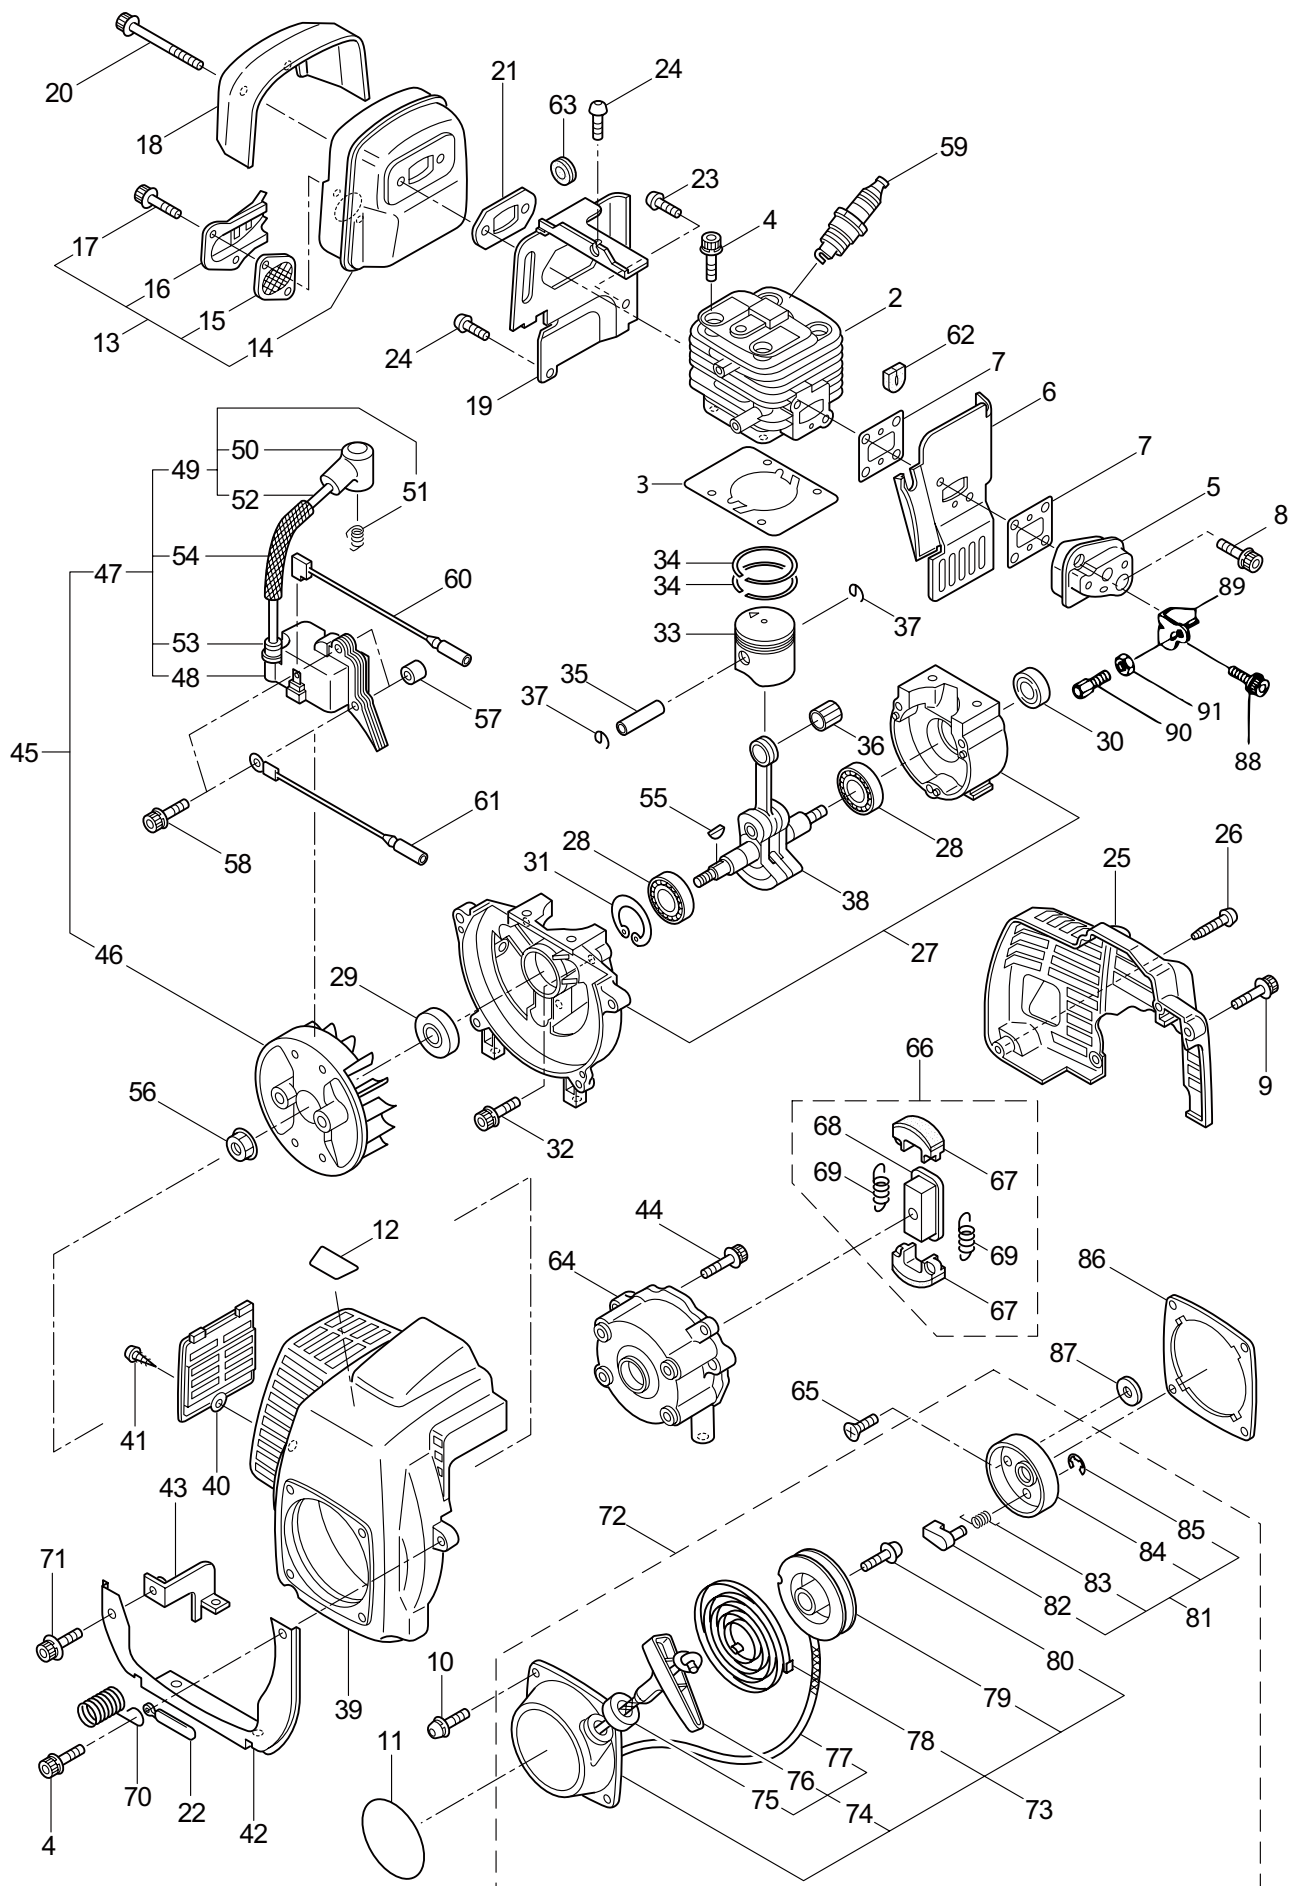

2.HT2321L
ENGINE

Ref. No.	Part No.	Part Name	Q'ty	Remarks
2-2	282165	Cylinder	1	
2-3	282339	Gasket	1	
2-4	261250	Cap Screw	8	M5x20
2-5	267924	Insulator	1	New gasket required
2-6	268014	Air Duct	1	
2-7	261171	Gasket	2	
2-8	265924	Cap Screw	1	M5x25
2-9	265107	Cap Screw	2	M4x10
2-10	264807	Cap Screw	4	M5x16
2-11	282824	Label	1	HT2321L
2-12	282558	Label	1	
2-13	268016	Muffler Ass'y	1	Incl.14-17
2-14	268017	Muffler	1	
2-15	267056	Spark Arrester	1	
2-16	268171	Muffler Tail	1	
2-17	265107	Cap Screw	2	M4x10
2-18	268461	Holder	1	
2-19	268020	Plate	1	
2-20	266402	Cap Screw	2	M5x55
2-21	268019	Gasket	1	
2-22	264588	Clamp	1	
2-23	265107	Cap Screw	1	M4x10
2-24	268195	Cap Screw	2	M5x10
2-25	268580	Cylinder Cover	1	
2-26	266000	Tapping Screw	2	
2-27	268576	Crankcase	1	
2-28	280488	Bearing	2	PPL 6001
2-29	261492	Oil Seal	1	ISCD12287
2-30	261386	Oil Seal	1	ISCD12227
2-31	055185	Snap Ring	1	#28
2-32	261246	Cap Screw	3	M5x25
2-33	268032	Piston	1	
2-34	282177	Piston Ring	2	
2-35	261036	Piston Pin	1	
2-36	263957	Bearing, Needle	1	KTV81112EG01 B2
2-37	261576	Clip,Piston	2	
2-38	268585	Crankshaft/Conn.Rod Ass'y	1	
2-39	268474	Fan Cover	1	
2-40	268388	Cover	1	
2-41	268390	Tapping Screw	1	4x14
2-42	268590	Plate	1	
2-43	268591	Stay	1	
2-44	261607	Cap Screw	4	M5x16
2-45	268038	Magneto Ass'y	1	Incl.46-54