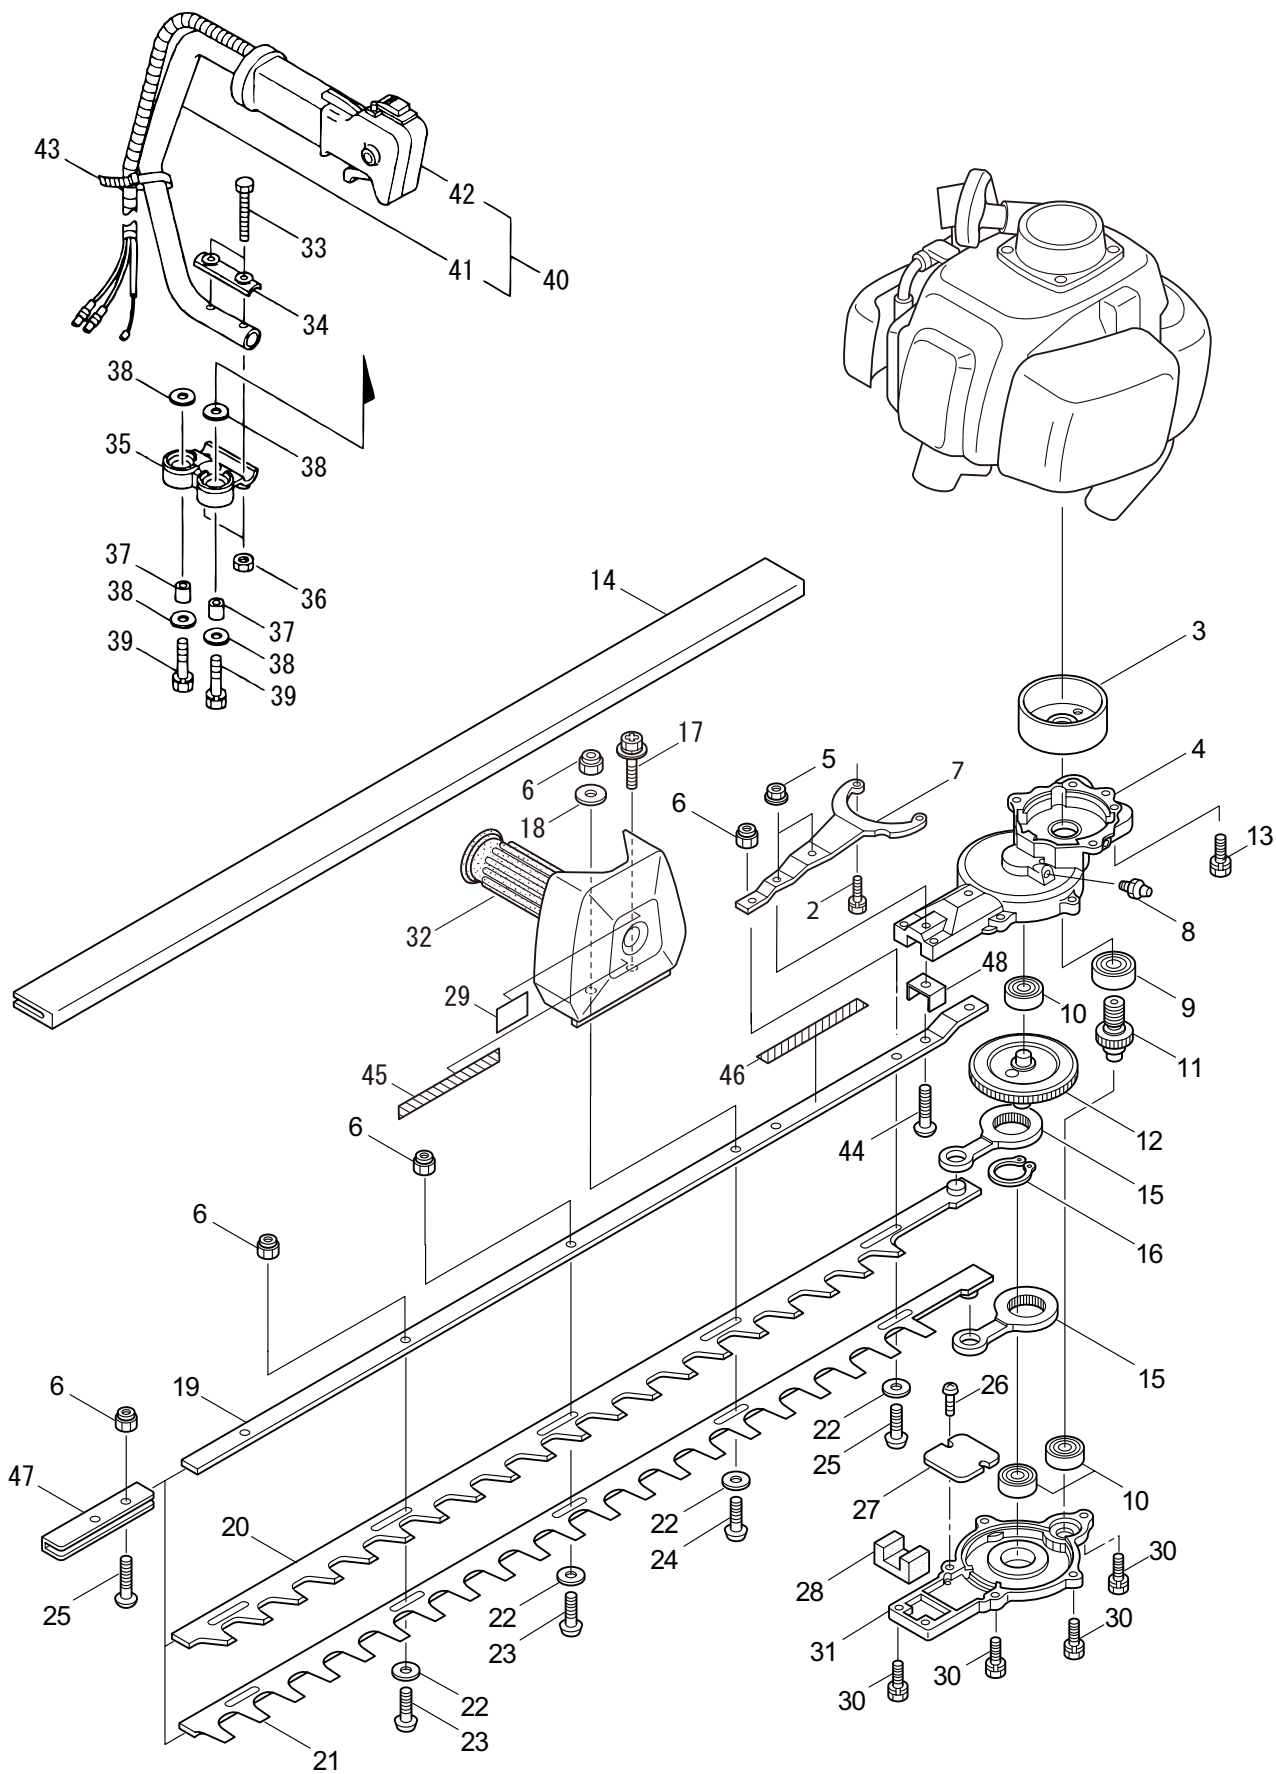

2. HT2321L
BLADE

Ref. No.	Part No.	Part Name	Q'ty	Remarks
1-46	591450	Label	1	
1-47	591464	Plate	1	
1-48	270757	Plate	1