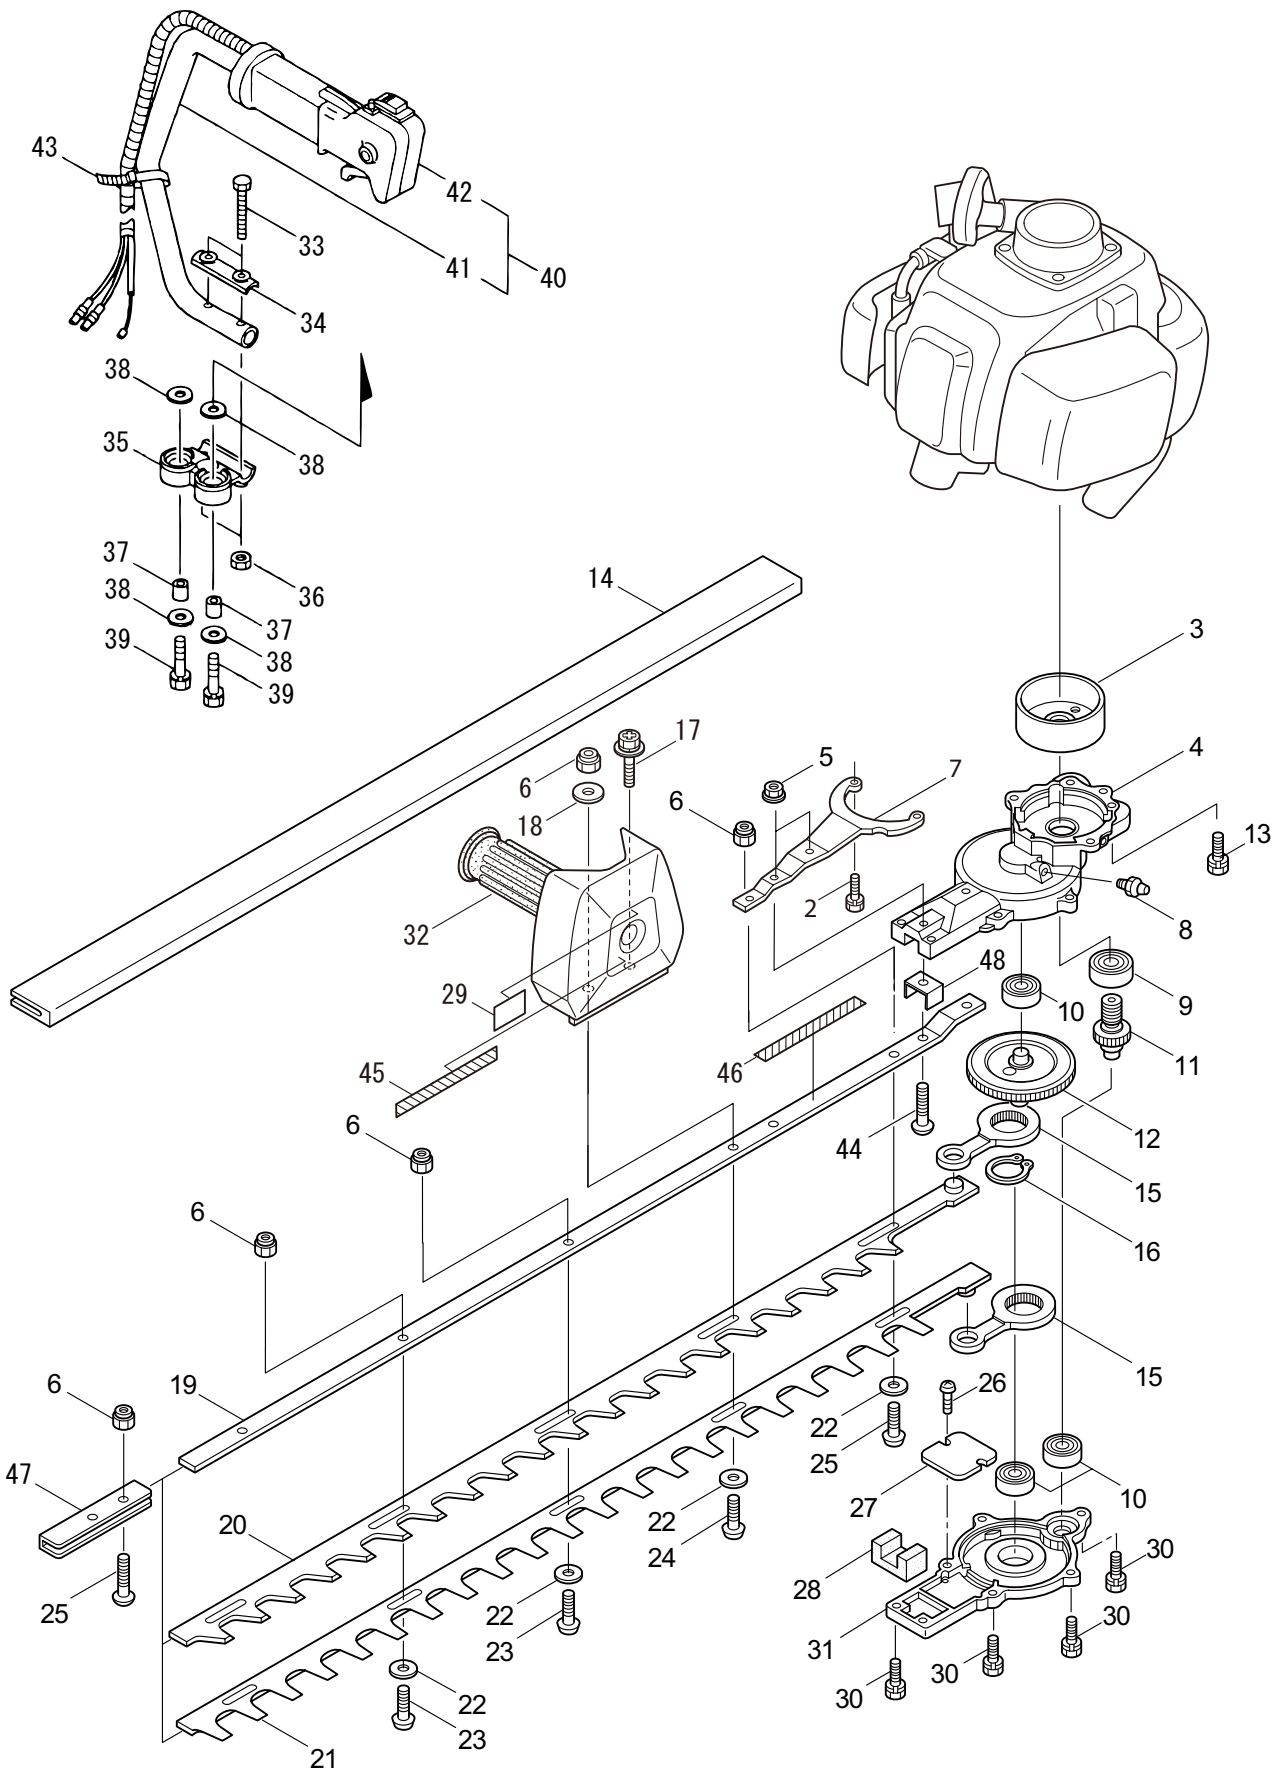

Maruyama. *E x t r a o r d i n a r y .*

1. HT2321L  
MAIN BODY

Ref. No.	Part No.	Part Name	Q'ty	Remarks
1-2	270031	Bolt	2	M6x25
1-3	270021	Drum	1	
1-4	270755	Upper Case	1	
1-5	997244	Flange Nut	2	M5
1-6	991941	U-Nut	7	M6
1-7	270775	Reinforcing Plate	1	
1-8	991937	Grease Nipple	1	M6
1-9	580767	Bearing	1	#6001 2RS
1-10	270423	Bearing	3	
1-11	584666	Pinion	1	
1-12	591443	Crank Comp	1	
1-13	270030	Bolt	1	M6x20
1-14	270069	Cover of Blade	1	
1-15	997282	Rod Ass'y	2	
1-16	580777	Snap Ring	1	#26
1-17	270121	Bolt	1	M6x18
1-18	991964	Washer	1	
1-19	580815	Guide Plate	1	
1-20	591445	Upper Blade	1	
1-21	591446	Lower Blade	1	
1-22	991913	Washer	6	
1-23	991914	Screw	4	
1-24	991918	Screw	1	
1-25	991912	Screw	2	
1-26	991924	Screw	2	M3x5
1-27	991919	Plate,Rod Slide	1	
1-28	270758	Felt	1	
1-29	223925	Label	1	Grease up
1-30	580791	Bolt	7	M5x16
1-31	270756	Lower Case	1	
1-32	591463	Right Handle Ass'y	1	Include Grip
1-33	580796	Bolt	2	M5x30
1-34	577133	Handle Fitting	1	
1-35	577136	Handle Bracket	1	
1-36	991938	Nut	2	M5
1-37	270028	Collar	2	
1-38	270027	Washer	4	6x22xt2.3
1-39	270031	Bolt	2	M6x25
1-40	270602	Left Handle Ass'y	1	Incl.41,42
1-41	270603	Left Handle	1	
1-42	270604	Throttle Trigger Ass'y	1	
1-43	580808	Band	1	
1-44	991931	Screw	2	M5x20
1-45	591449	Label	1	