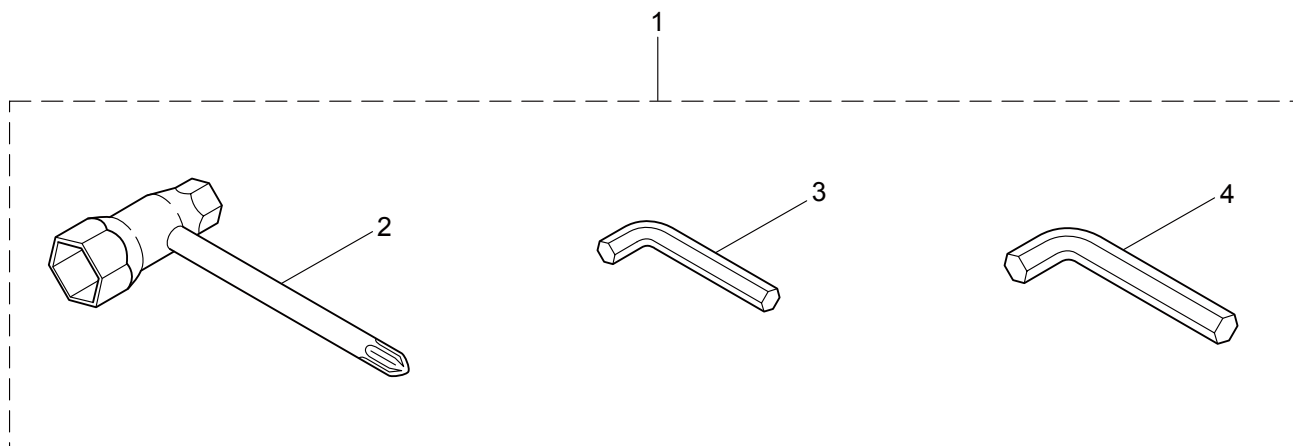

4. HT2321L
ACCESSORIES

Ref. No.	Part No.	Part Name	Q'ty	Remarks
4-1	264606	Tool Set	1	Incl.2-4
4-2	264607	Box Spanner	1	10x19x(+)
4-3	219431	Wrench	1	3mm
4-4	219432	Wrench	1	4mm
4-5	271148	Owner's Manual	1	HT2321