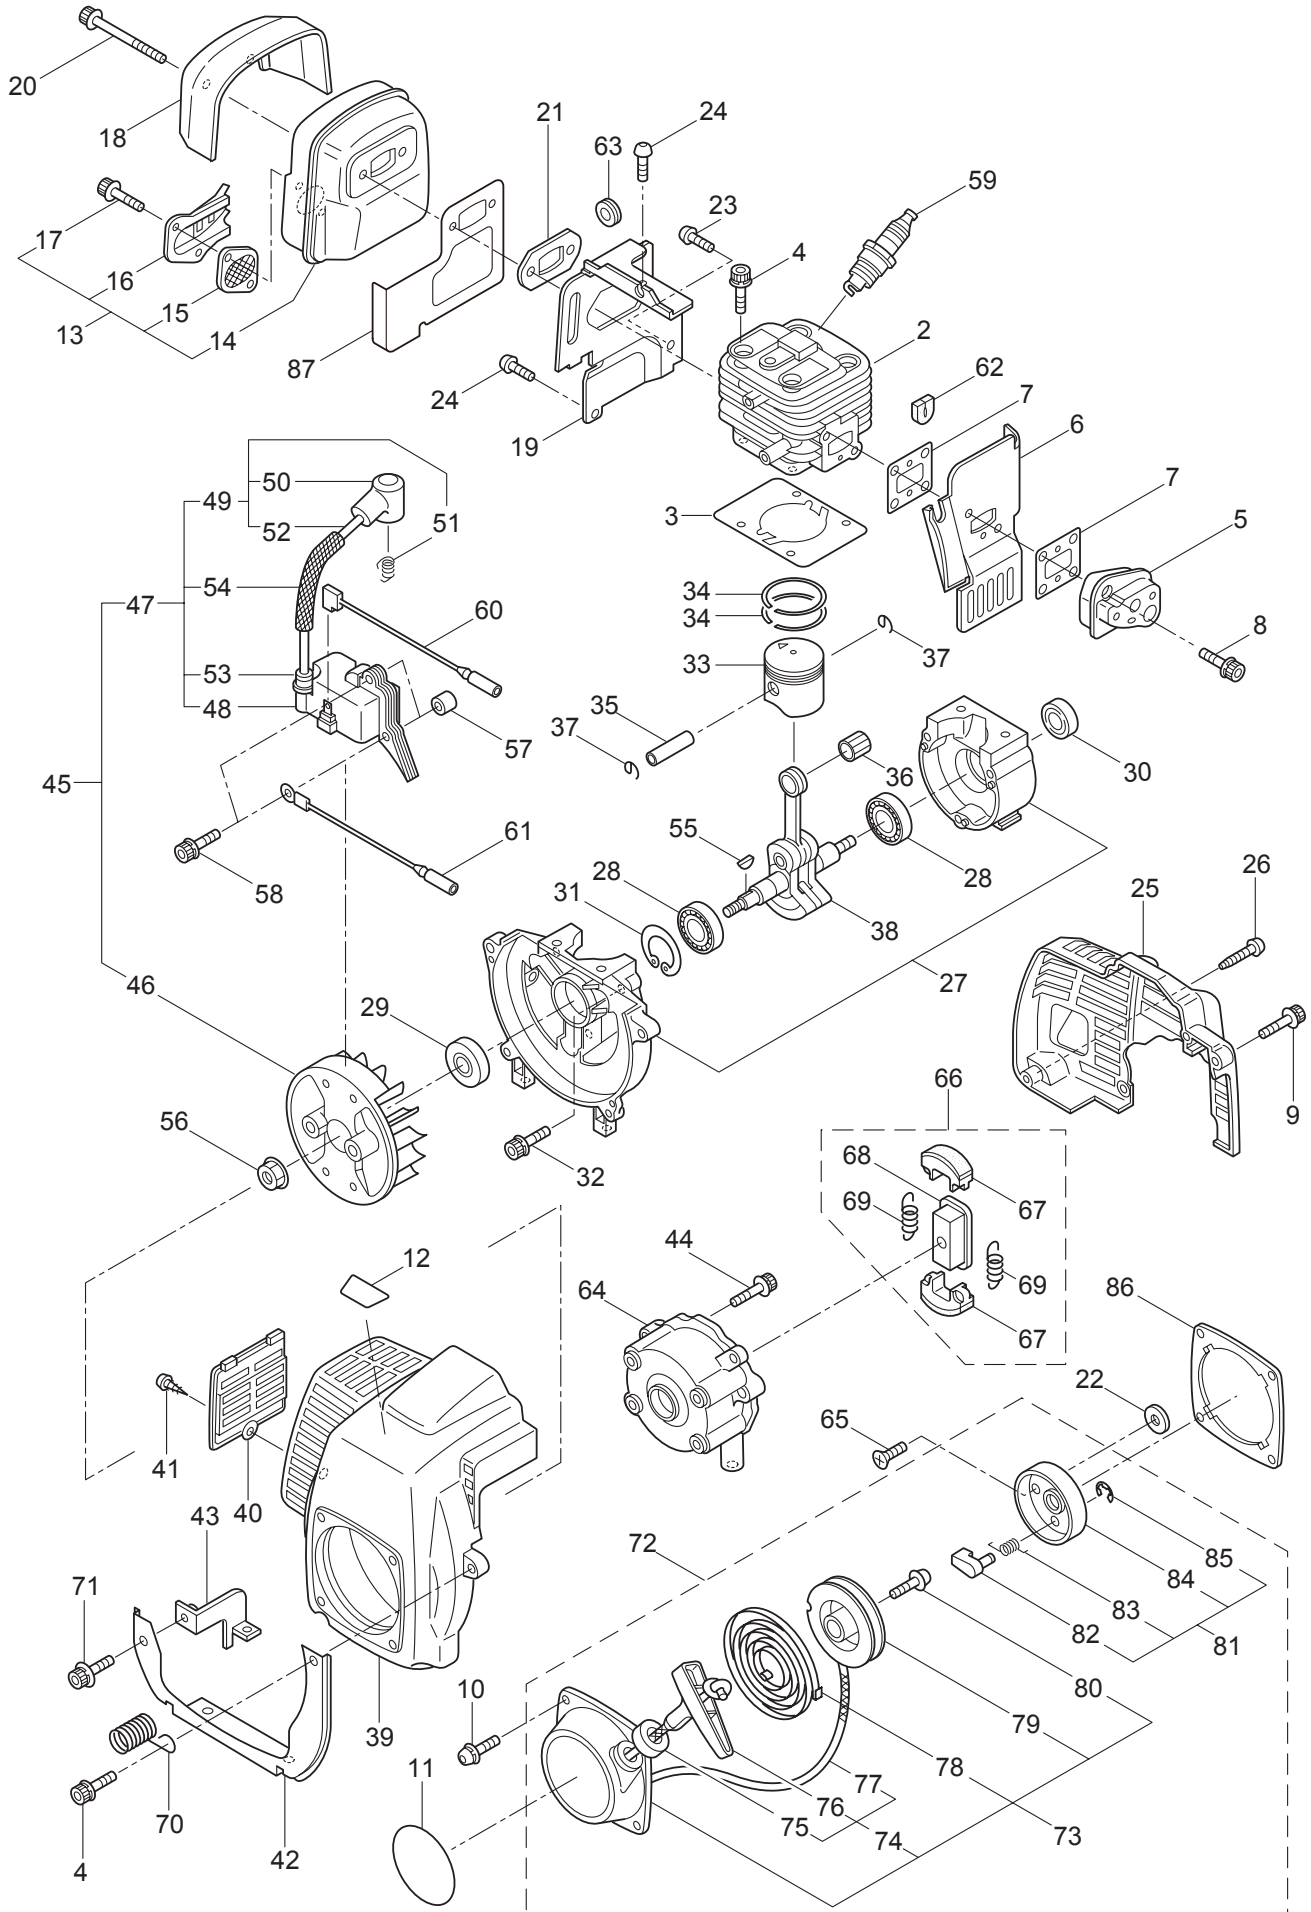

2.HT2321DLR-CA ENGINE

Ref. No.	Part No.	Part Name	Q'ty	Remarks
2-46	268039	Rotor/Fan	1	
2-47	268041	Ignition Coil Ass'y	1	Incl.48-54
2-48	268040	Coil	1	
2-49	268042	Spark Plug Wire Ass'y	1	Incl.50-52
2-50	261074	Plug Boot	1	
2-51	261075	Connector	1	
2-52	268043	Spark Plug Wire	1	
2-53	261072	Cap	1	
2-54	268584	Insulator	1	140L
2-55	261076	Woodruff Key	1	3x10
2-56	261417	Nut,Rotor	1	M8
2-57	280381	Spacer	2	
2-58	261256	Cap Screw	2	M4x25
2-59	261200	Spark Plug	1	NGK BPM6Y
2-60	268932	Lead	1	
2-61	265269	Lead	1	
2-62	261202	Grommet	1	
2-63	268036	Grommet	1	
2-64	268581	Clutch Case	1	
2-65	264535	Screw	2	M6x20
2-66	280404	Clutch Ass'y	1	Incl.67-69
2-67	280568	Clutch Shoe	2	(2)required
2-68	280569	Clutch Boss	1	
2-69	280570	Spring	2	(2)required
2-70	268592	Clamp	1	
2-71	268940	Screw	1	M5x18
2-72	268668	Recoil Starter Ass'y	1	Incl.73-85
2-73	268669	Starter Ass'y	1	Incl.74-80
2-74	268813	Rope Ass'y	1	Incl.75-77
2-75	268670	Damper	1	
2-76	267219	Starter Grip	1	
2-77	281817	Starter Rope	1	
2-78	261622	Spiral Spring	1	
2-79	261621	Pulley	1	
2-80	262922	Screw	1	
2-81	264085	Starter Pawl Ass'y	1	Incl.41-44
2-82	261630	Pawl	1	
2-83	261631	Return Spring	1	
2-84	264086	Pawl Case	1	
2-85	020299	E-Ring	1	#4
2-86	268671	Plate	1	
2-87	285482	Gasket	1