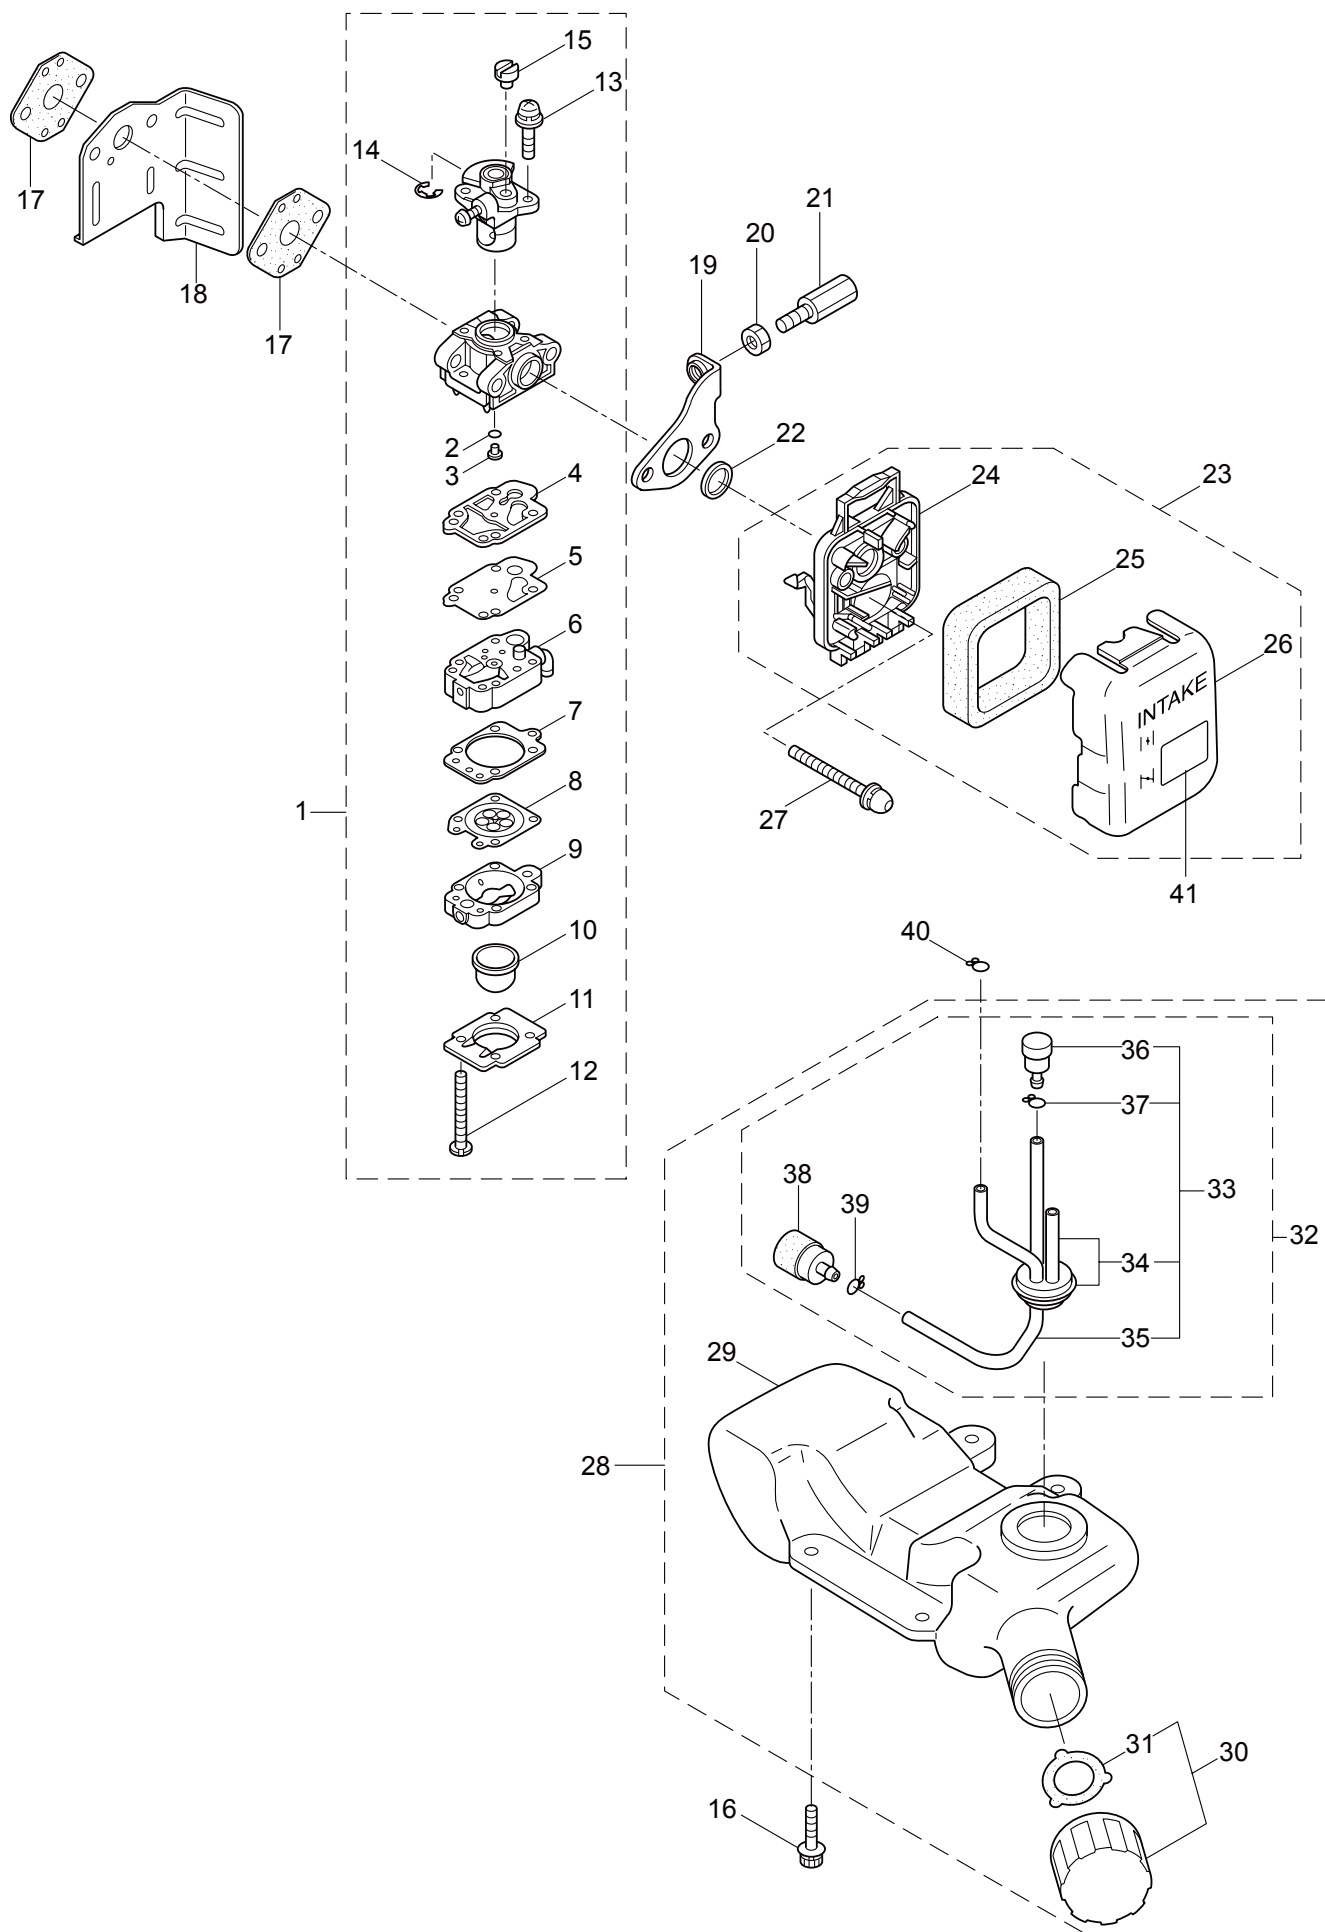

3. HT2321DLR-CA
CARBURETOR, FUEL TANK

Ref. No.	Part No.	Part Name	Q'ty	Remarks
3-1	269056	Carburetor Ass'y	1	Incl.2-15
3-2	261871	O-Ring	1	
3-3	268953	Main Jet	1	#34.5
3-4	262995	Gasket	1	
3-5	262994	Diaphragm,Fuel Pump	1	
3-6	268499	Pump Body	1	
3-7	262993	Gasket	1	
3-8	268501	Diaphragm, Meterring	1	
3-9	262991	Purge Body	1	
3-10	261874	Primer Bulb	1	
3-11	262992	Cover Plate	1	
3-12	262996	Screw	4	
3-13	264682	Screw	2	
3-14	261876	E-Ring	1	
3-15	261658	Swivel	1	
3-16	268940	Screw	4	M5x18
3-17	261864	Gasket	2	
3-18	268951	Baffle Plate	1	
3-19	268535	Stay	1	
3-20	261878	Nut	1	
3-21	265410	Adapter	1	
3-22	268963	Gasket	1	19.4x14.8xt3.5
3-23	266420	Cleaner Ass'y	1	Incl.24-26
3-24	266433	Housing	1	
3-25	264695	Filter	1	
3-26	264709	Cover	1	
3-27	264016	Cap Screw	2	M5x60
3-28	285225	Fuel Tank Ass'y	1	Incl.29-39
3-29	284421	Fuel Tank	1	
3-30	261584	Fuel Tank Cap Ass'y	1	Incl.31
3-31	261105	Gasket	1	
3-32	268062	Fuel Pipe Pick-up Ass'y	1	Incl.33-39
3-33	268185	Fuel Pipe Ass'y	1	Incl.34-37
3-34	268497	Fuel Pipe & Grommet	1	
3-35	262649	Fuel Pipe	1	
3-36	261590	Breather	1	
3-37	261117	Clip	1	
3-38	264653	Filter Ass'y	1	
3-39	261117	Clip	1	
3-40	261117	Clip	1	
3-41	285188	Label	1