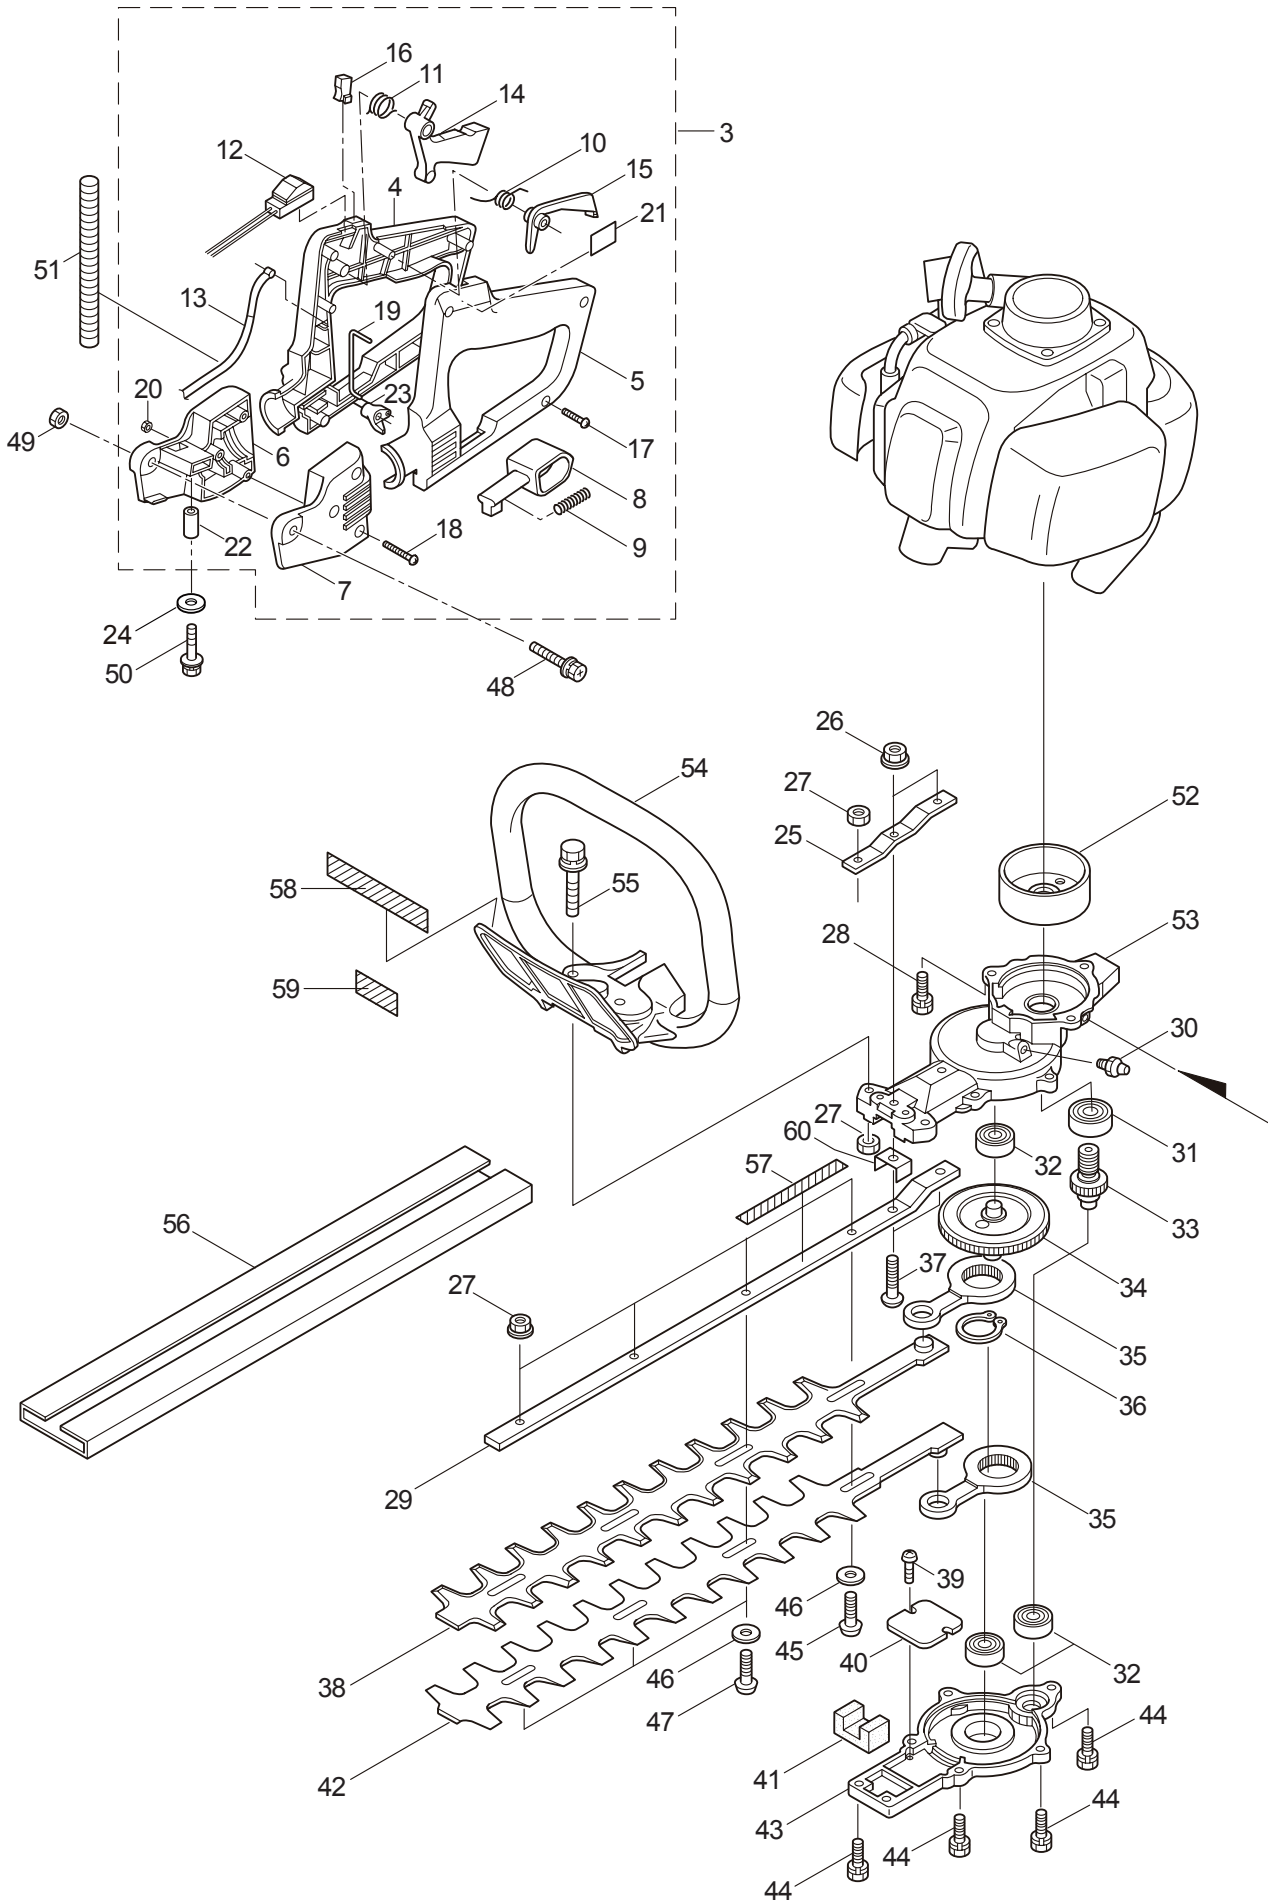

**MARUYAMA**

ILLUSTRATED PARTS LIST

**HT2321DLR-CA**

HEDGE TRIMMER

HT2321DLR-CA  
HEDGE TRIMMER  
PART #522803 06/2009

Maruyama. *E x t r a o r d i n a r y .*

1. HT2321DLR-CA  
MAIN BODY

Ref. No.	Part No.	Part Name	Q'ty	Remarks
1-2	271002	Cutter Ass'y	1	Incl.3-60
1-3	270884	Rear Handle Ass'y	1	Incl.4-23
1-4	270468	Rear Handle (R)	1	
1-5	270469	Rear Handle (L)	1	
1-6	270397	Handle Stay (R)	1	
1-7	270398	Handle Stay (L)	1	
1-8	270470	Lock Lever	1	
1-9	270400	Spring	1	
1-10	270401	Spring	1	
1-11	270402	Spring	1	
1-12	270886	Switch,Stop	1	
1-13	270885	Cable Comp.	1	
1-14	270472	Lever	1	
1-15	270406	Stop Lever	1	
1-16	270618	Stopper	1	
1-17	270408	Screw	5	
1-18	271392	Screw	3	
1-19	270474	Rod	1	
1-20	997271	Nut	3	M4
1-21	270085	Label	1	
1-22	270424	Spacer	1	
1-23	270473	Lock Lever Stopper	1	
1-24	270843	Washer	1	25x6xt1.6
1-25	270759	Reinforcing Plate	1	
1-26	997244	Frange Nut	2	M5
1-27	991941	U-Nut	7	M6
1-28	270030	Bolt	2	M6x20
1-29	270056	Guide Plate	1	
1-30	991937	Grease Nipple	1	M6
1-31	580767	Bearing	1	#6001 2RS
1-32	270423	Bearing	3	
1-33	584666	Pinion	1	
1-34	591443	Crank Comp	1	
1-35	271466	Rod	2	
1-36	580777	Snap Ring	1	#26
1-37	991931	Screw	2	M5x20
1-38	582446	Upper Blade	1	
1-39	991924	Screw	2	M3x5
1-40	991919	Plate,Rod Slide	1	
1-41	270758	Felt	1	
1-42	582428	Lower Blade	1	
1-43	270756	Lower Case	1	
1-44	580791	Bolt	7	M5x16
1-45	991912	Screw	1	

1. HT2321DLR-CA  
MAIN BODY

Ref. No.	Part No.	Part Name	Q'ty	Remarks
1-46	991913	Washer	5	
1-47	991914	Screw	4	
1-48	270420	Screw	1	
1-49	997253	Nut	1	M6
1-50	270120	Bolt	1	M6x40
1-51	270615	Tube	1	
1-52	270021	Drum	1	
1-53	270760	Upper Case	1	
1-54	582441	Front Handle	1	
1-55	270029	Bolt	2	M6x35
1-56	270071	Cover of Blade	1	
1-57	591450	Label	1	
1-58	591449	Label	1	
1-59	223925	Label	1	Grease up
1-60	270757	Plate	1	