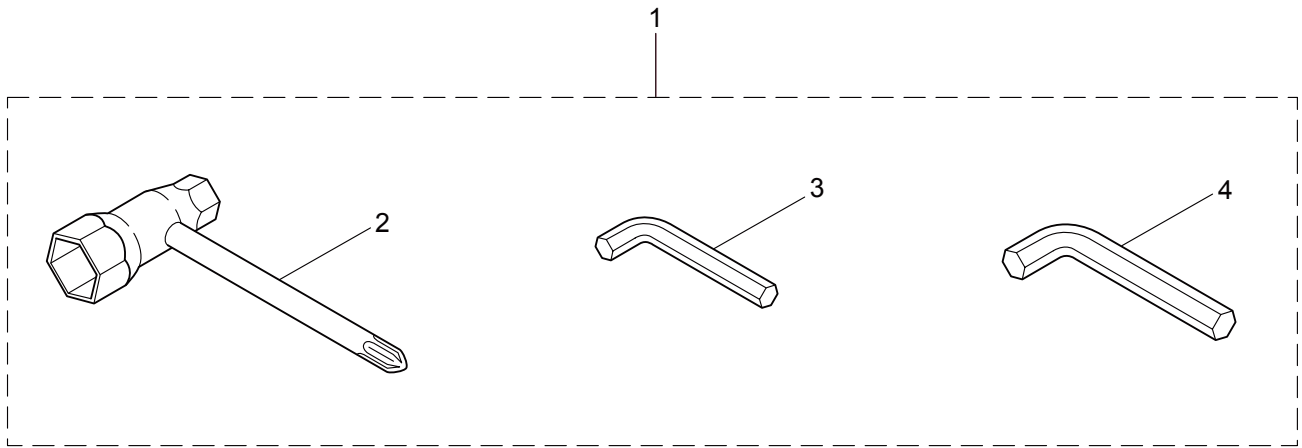

4. HT2321DLR-CA
ACCESSORIES

Ref. No.	Part No.	Part Name	Q'ty	Remarks
4-1	264606	Tool Set	1	Incl.4-6
4-2	264607	Box Spanner	1	10x19x(+)
4-3	219431	Wrench	1	3mm
4-4	219432	Wrench	1	4mm
4-5	271360	Owner's Manual	1