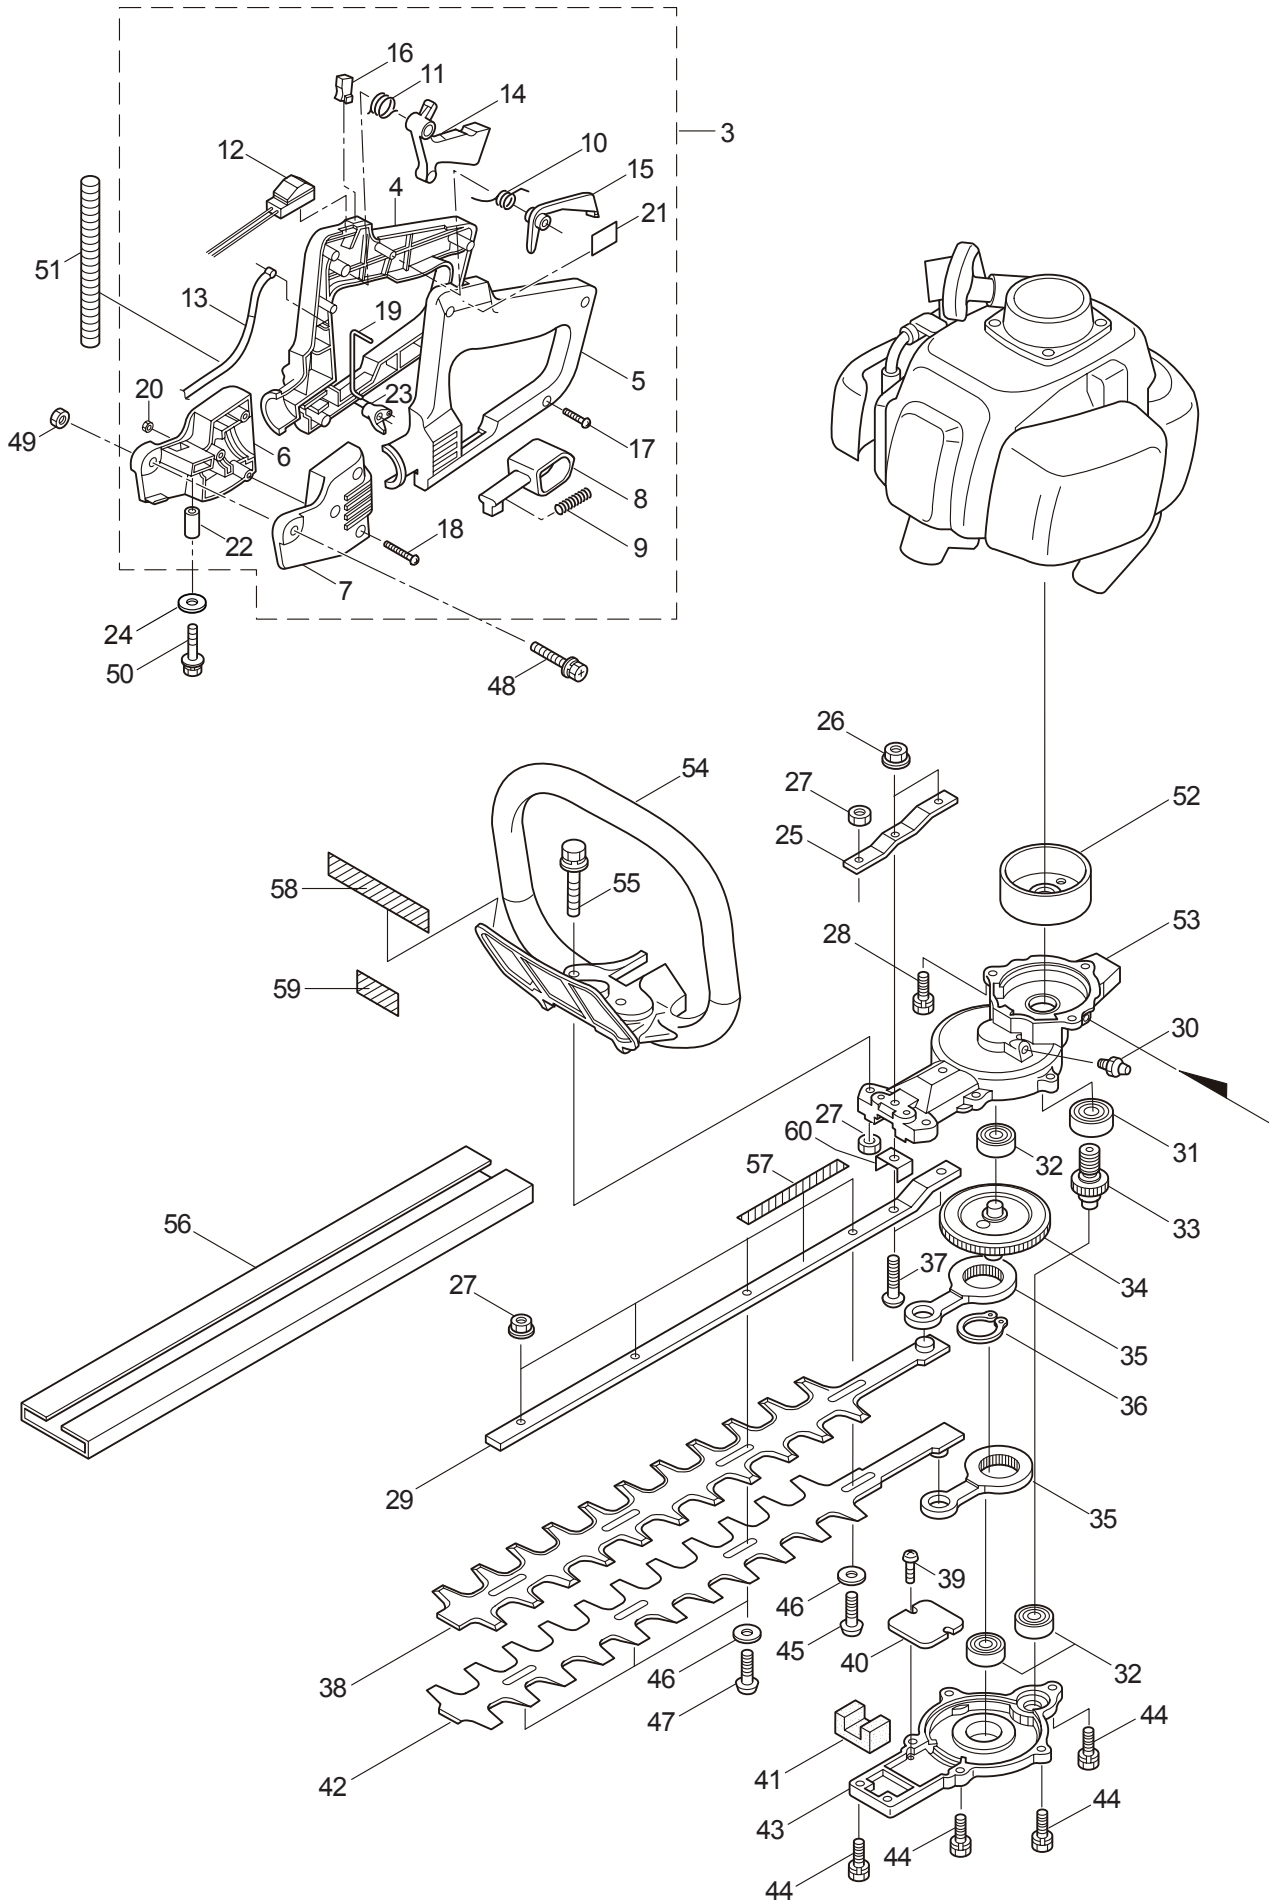

**MARUYAMA**

ILLUSTRATED PARTS LIST

**HT2321DLR-CA**

HEDGE TRIMMER

HT2321DLR-CA  
HEDGE TRIMMER  
PART #522803 06/2009

Maruyama. *E x t r a o r d i n a r y .*

1. HT2321DLR-CA  
MAIN BODY

Ref. No.	Part No.	Part Name	Q'ty	Remarks
1-2	271002	Cutter Ass'y	1	Incl.3-60
1-3	270884	Rear Handle Ass'y	1	Incl.4-23
1-4	270468	Rear Handle (R)	1	
1-5	270469	Rear Handle (L)	1	
1-6	270397	Handle Stay (R)	1	
1-7	270398	Handle Stay (L)	1	
1-8	270470	Lock Lever	1	
1-9	270400	Spring	1	
1-10	270401	Spring	1	
1-11	270402	Spring	1	
1-12	270886	Switch,Stop	1	
1-13	270885	Cable Comp.	1	
1-14	270472	Lever	1	
1-15	270406	Stop Lever	1	
1-16	270618	Stopper	1	
1-17	270408	Screw	5	
1-18	271392	Screw	3	
1-19	270474	Rod	1	
1-20	997271	Nut	3	M4
1-21	270085	Label	1	
1-22	270424	Spacer	1	
1-23	270473	Lock Lever Stopper	1	
1-24	270843	Washer	1	25x6xt1.6
1-25	270759	Reinforcing Plate	1	
1-26	997244	Frange Nut	2	M5
1-27	991941	U-Nut	7	M6
1-28	270030	Bolt	2	M6x20
1-29	270056	Guide Plate	1	
1-30	991937	Grease Nipple	1	M6
1-31	580767	Bearing	1	#6001 2RS
1-32	270423	Bearing	3	
1-33	584666	Pinion	1	
1-34	591443	Crank Comp	1	
1-35	271466	Rod	2	
1-36	580777	Snap Ring	1	#26
1-37	991931	Screw	2	M5x20
1-38	582446	Upper Blade	1	
1-39	991924	Screw	2	M3x5
1-40	991919	Plate,Rod Slide	1	
1-41	270758	Felt	1	
1-42	582428	Lower Blade	1	
1-43	270756	Lower Case	1	
1-44	580791	Bolt	7	M5x16
1-45	991912	Screw	1	

1. HT2321DLR-CA  
MAIN BODY

Ref. No.	Part No.	Part Name	Q'ty	Remarks
1-46	991913	Washer	5	
1-47	991914	Screw	4	
1-48	270420	Screw	1	
1-49	997253	Nut	1	M6
1-50	270120	Bolt	1	M6x40
1-51	270615	Tube	1	
1-52	270021	Drum	1	
1-53	270760	Upper Case	1	
1-54	582441	Front Handle	1	
1-55	270029	Bolt	2	M6x35
1-56	270071	Cover of Blade	1	
1-57	591450	Label	1	
1-58	591449	Label	1	
1-59	223925	Label	1	Grease up
1-60	270757	Plate	1	