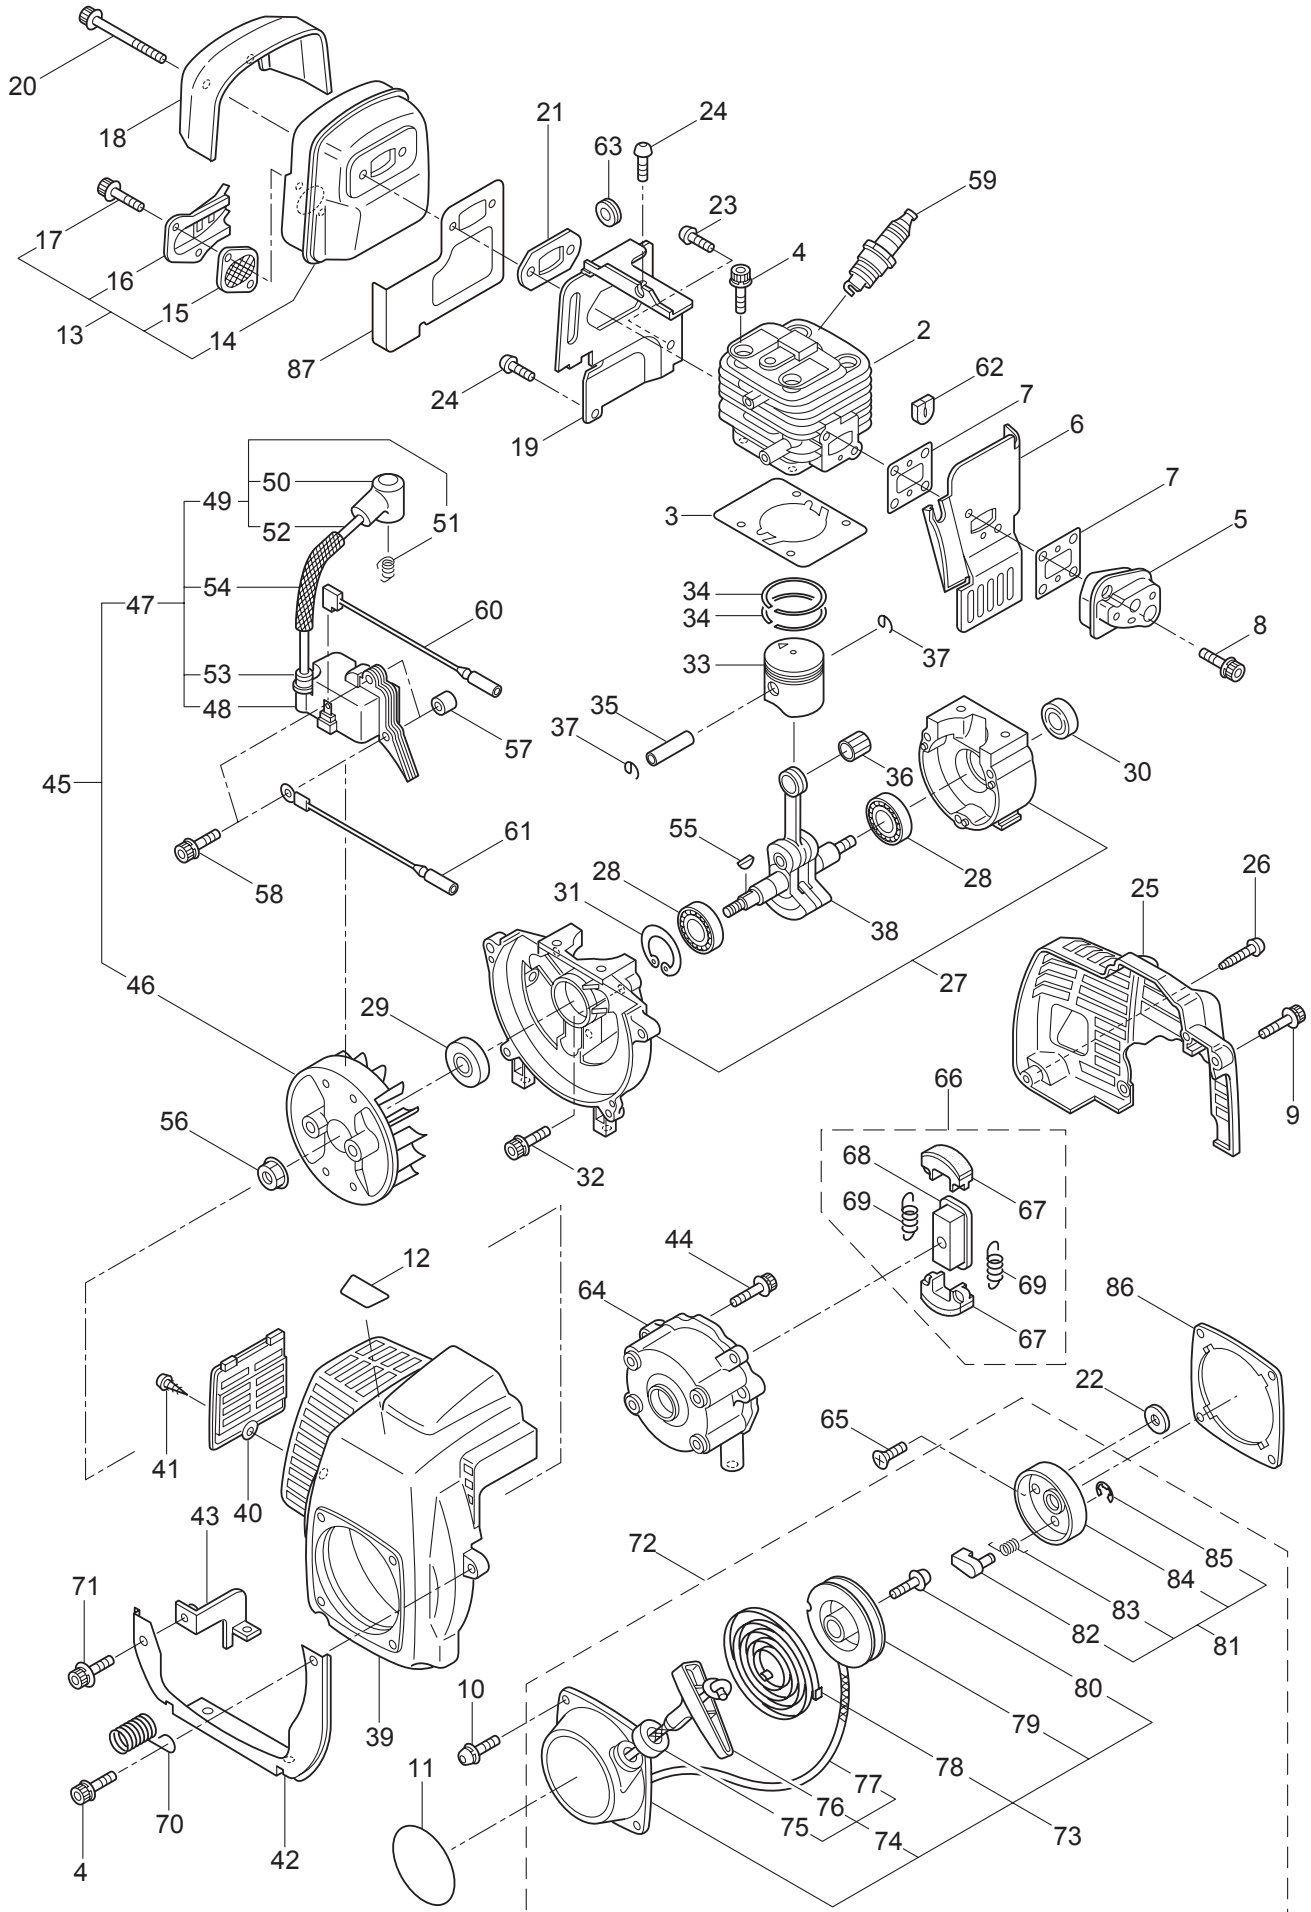

2.HT2321DLR-CA ENGINE

Ref. No.	Part No.	Part Name	Q'ty	Remarks
2-2	282165	Cylinder	1	
2-3	282339	Gasket	1	
2-4	261250	Cap Screw	8	M5x20
2-5	265802	Insulator	1	New gasket required
2-6	268014	Air Duct	1	
2-7	261171	Gasket	2	
2-8	265924	Cap Screw	2	M5x25
2-9	265107	Cap Screw	2	M4x10
2-10	264807	Cap Screw	4	M5x16
2-11	283821	Label	1	HT2321DLR-CA
2-12	282558	Label	1	
2-13	268016	Muffler Ass'y	1	Incl.14-17
2-14	268017	Muffler	1	
2-15	267056	Spark Arrester	1	
2-16	268171	Muffler Tail	1	
2-17	265107	Cap Screw	2	M4x10
2-18	268461	Holder	1	
2-19	285650	Plate	1	
2-20	266402	Cap Screw	2	M5x55
2-21	268019	Gasket	1	
2-22	261189	Washer	2	6x16.5xt1.2
2-23	265107	Cap Screw	1	M4x10
2-24	268195	Cap Screw	2	M5x10
2-25	268580	Cylinder Cover	1	
2-26	266000	Tapping Screw	2	
2-27	268576	Crankcase	1	
2-28	280488	Bearing	2	PPL 6001
2-29	261492	Oil Seal	1	ISCD12287
2-30	261386	Oil Seal	1	ISCD12227
2-31	055185	Snap Ring	1	#28
2-32	261246	Cap Screw	3	M5x25
2-33	268032	Piston	1	
2-34	282177	Piston Ring	2	
2-35	261036	Piston Pin	1	
2-36	263957	Bearing, Needle	1	KTV81112EG01 B2
2-37	261576	Clip,Piston	2	
2-38	268585	Crankshaft/Conn.Rod Ass'y	1	
2-39	268474	Fan Cover	1	
2-40	268388	Cover	1	
2-41	268390	Tapping Screw	1	4x14
2-42	268590	Plate	1	
2-43	268591	Stay	1	
2-44	261607	Cap Screw	4	M5x16
2-45	268038	Magneto Ass'y	1	Incl.46-54