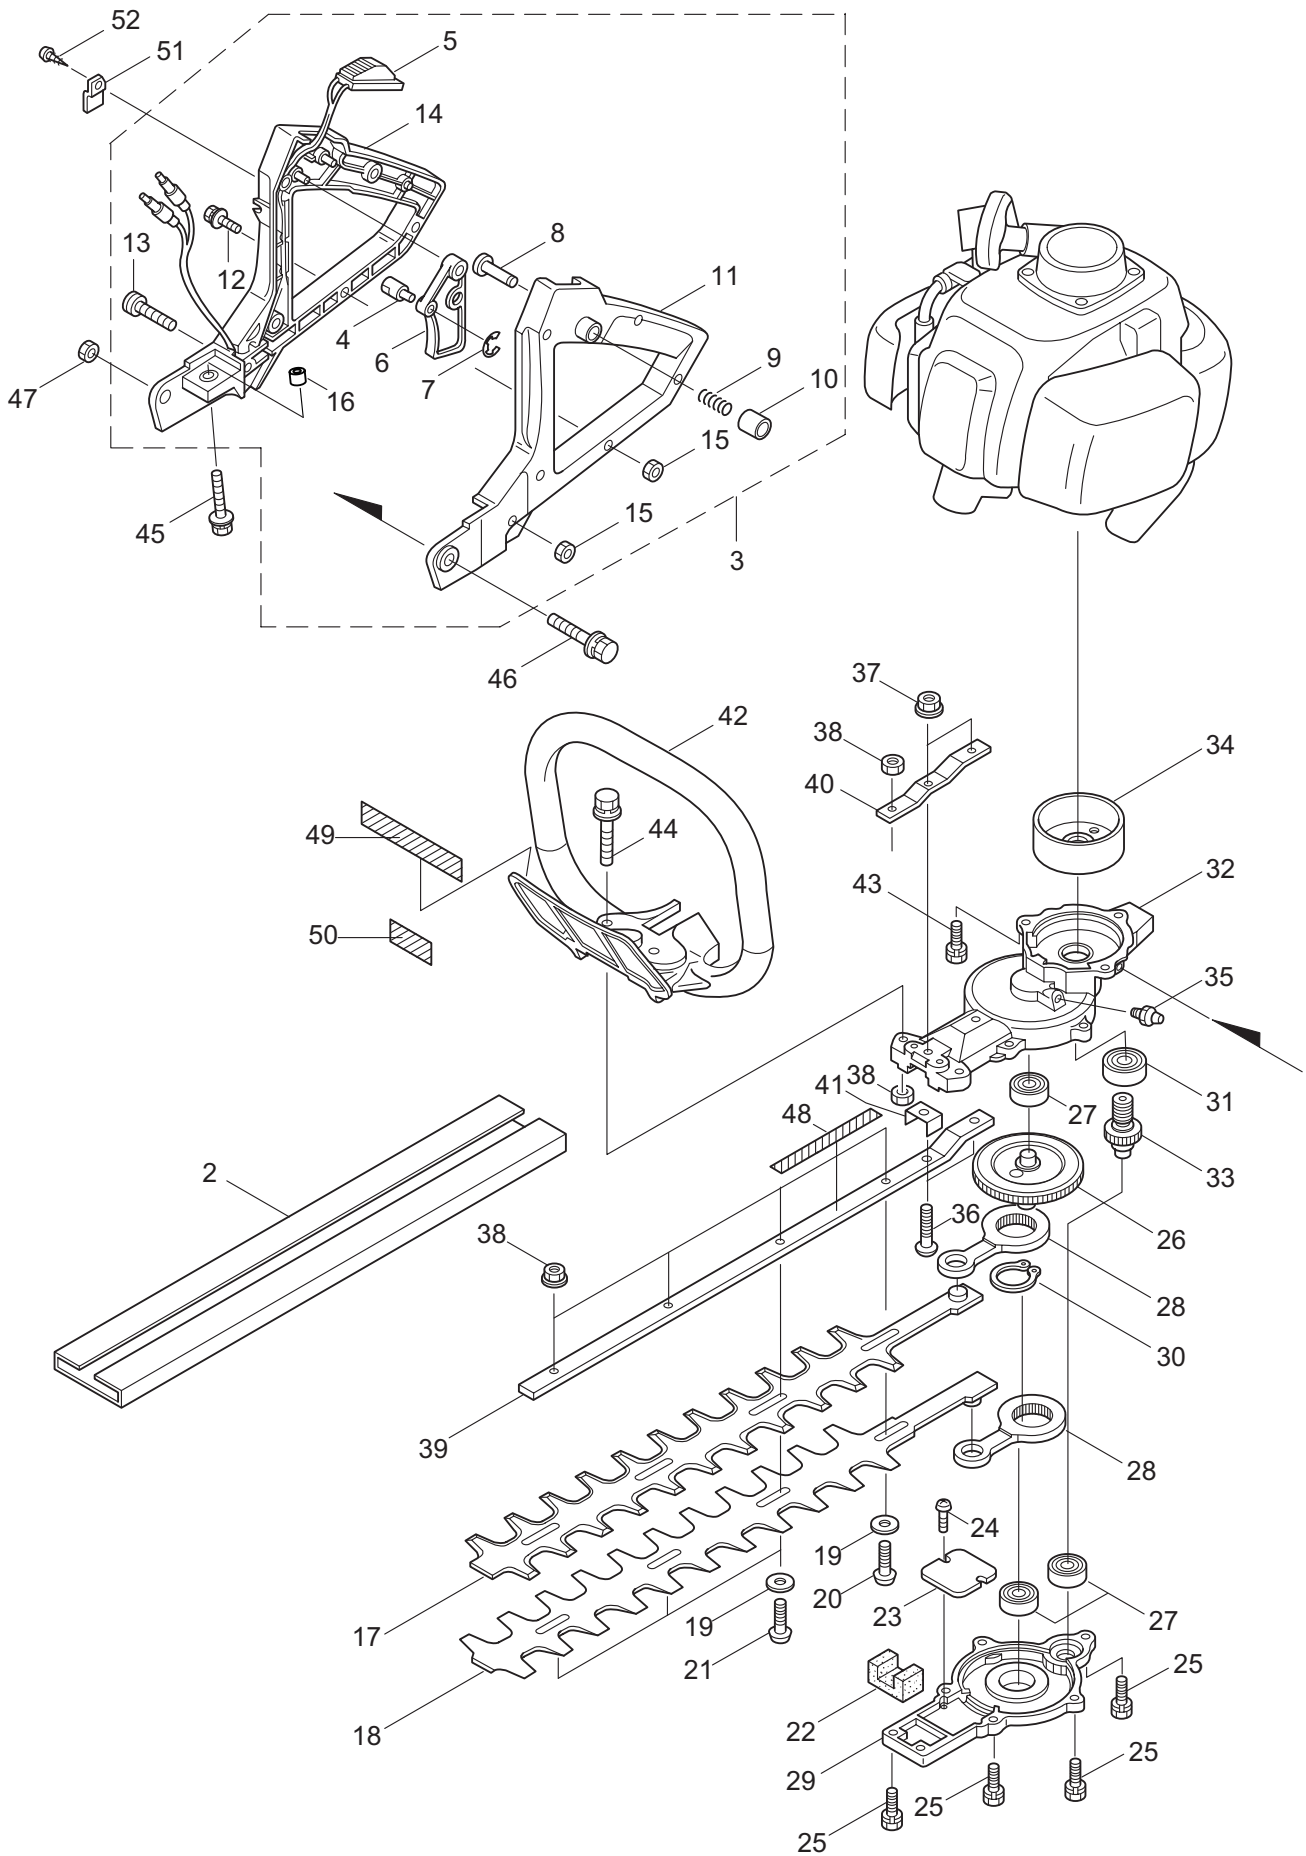

PARTS LIST

HT2321DL-CA

CONTENTS

1. MAIN BODY	1 ~ 4
2. ENGINE	5 ~ 8
3. CARBURETOR, FUEL TANK	9 ~ 10
4. ACCESSORIES	11 ~ 12

2011. 12.

P/N 523314

1. HT2321DL-CA
MAIN BODY

Ref. No.	Part No.	Part Name	Q'ty	Remarks
1-1	362294	HT2321DL-CA	1	
1-2	270071	Cover of Blade	1	
1-3	271597	Rear Handle Ass'y	1	Incl.4-16
1-4	997260	Swivel	1	
1-5	271604	Switch	1	
1-6	997262	Lever,Throttle	1	
1-7	997263	E-Ring	1	#2.5
1-8	997264	Pin,Lever	1	
1-9	997265	Spring	1	
1-10	997266	Fixing Knob	1	
1-11	270147	Rear Handle (L)	1	
1-12	997268	Screw	5	M4x16
1-13	997269	Screw	1	M4x30
1-14	270099	Rear Handle (R)	1	
1-15	270233	U-Nut	6	M4
1-16	270424	Spacer	1	
1-17	582446	Upper Blade	1	
1-18	582428	Lower Blade	1	
1-19	991913	Washer	5	
1-20	991912	Screw	1	
1-21	991914	Screw	4	
1-22	270758	Felt	1	
1-23	991919	Plate,Rod Slide	1	
1-24	991924	Screw	2	M3x5
1-25	580791	Bolt	7	M5x16
1-26	591443	Crank Comp	1	
1-27	270423	Bearing	3	
1-28	271466	Rod	2	
1-29	270756	Lower Case	1	
1-30	580777	Snap Ring	1	#26
1-31	580767	Bearing	1	#6001 2RS
1-32	270760	Upper Case	1	
1-33	584666	Pinion	1	
1-34	270021	Drum	1	
1-35	991937	Grease Nipple	1	M6
1-36	991931	Screw	2	M5x20
1-37	997244	Frange Nut	2	M5
1-38	991941	U-Nut	7	M6
1-39	270056	Guide Plate	1	
1-40	270759	Reinforcing Plate	1	
1-41	270757	Plate	1	
1-42	582441	Front Handle	1	
1-43	270030	Bolt	2	M6x20
1-44	270029	Bolt	2	M6x35
1-45	270120	Bolt	1	M6x40

1. HT2321DL-CA
MAIN BODY

Ref. No.	Part No.	Part Name	Q'ty	Remarks
1-46	270119	Bolt	1	M6x50
1-47	997253	Nut	1	M6
1-48	591450	Label	1	
1-49	591449	Label	1	
1-50	223925	Label	1	Grease up
1-51	997259	Holder,Cable	1	
1-52	997258	Screw	1	M4x10