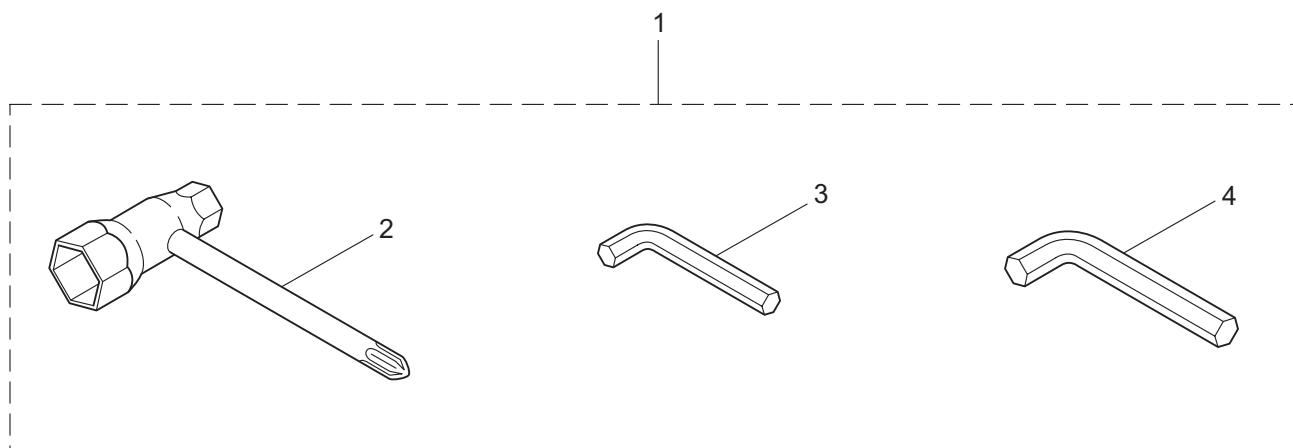

4. HT2321DL-CA
ACCESSORIES

Ref. No.	Part No.	Part Name	Q'ty	Remarks
4-1	264606	Tool Set	1	Incl.2-4
4-2	264607	Box Spanner	1	10x19x(+)
4-3	219431	Wrench	1	3mm
4-4	219432	Wrench	1	4mm
4-5	271360	Instruction Manual	1	
4-6	271814	Instruction Manual	1	<ES>
4-7	271815	Instruction Manual	1	<FR>