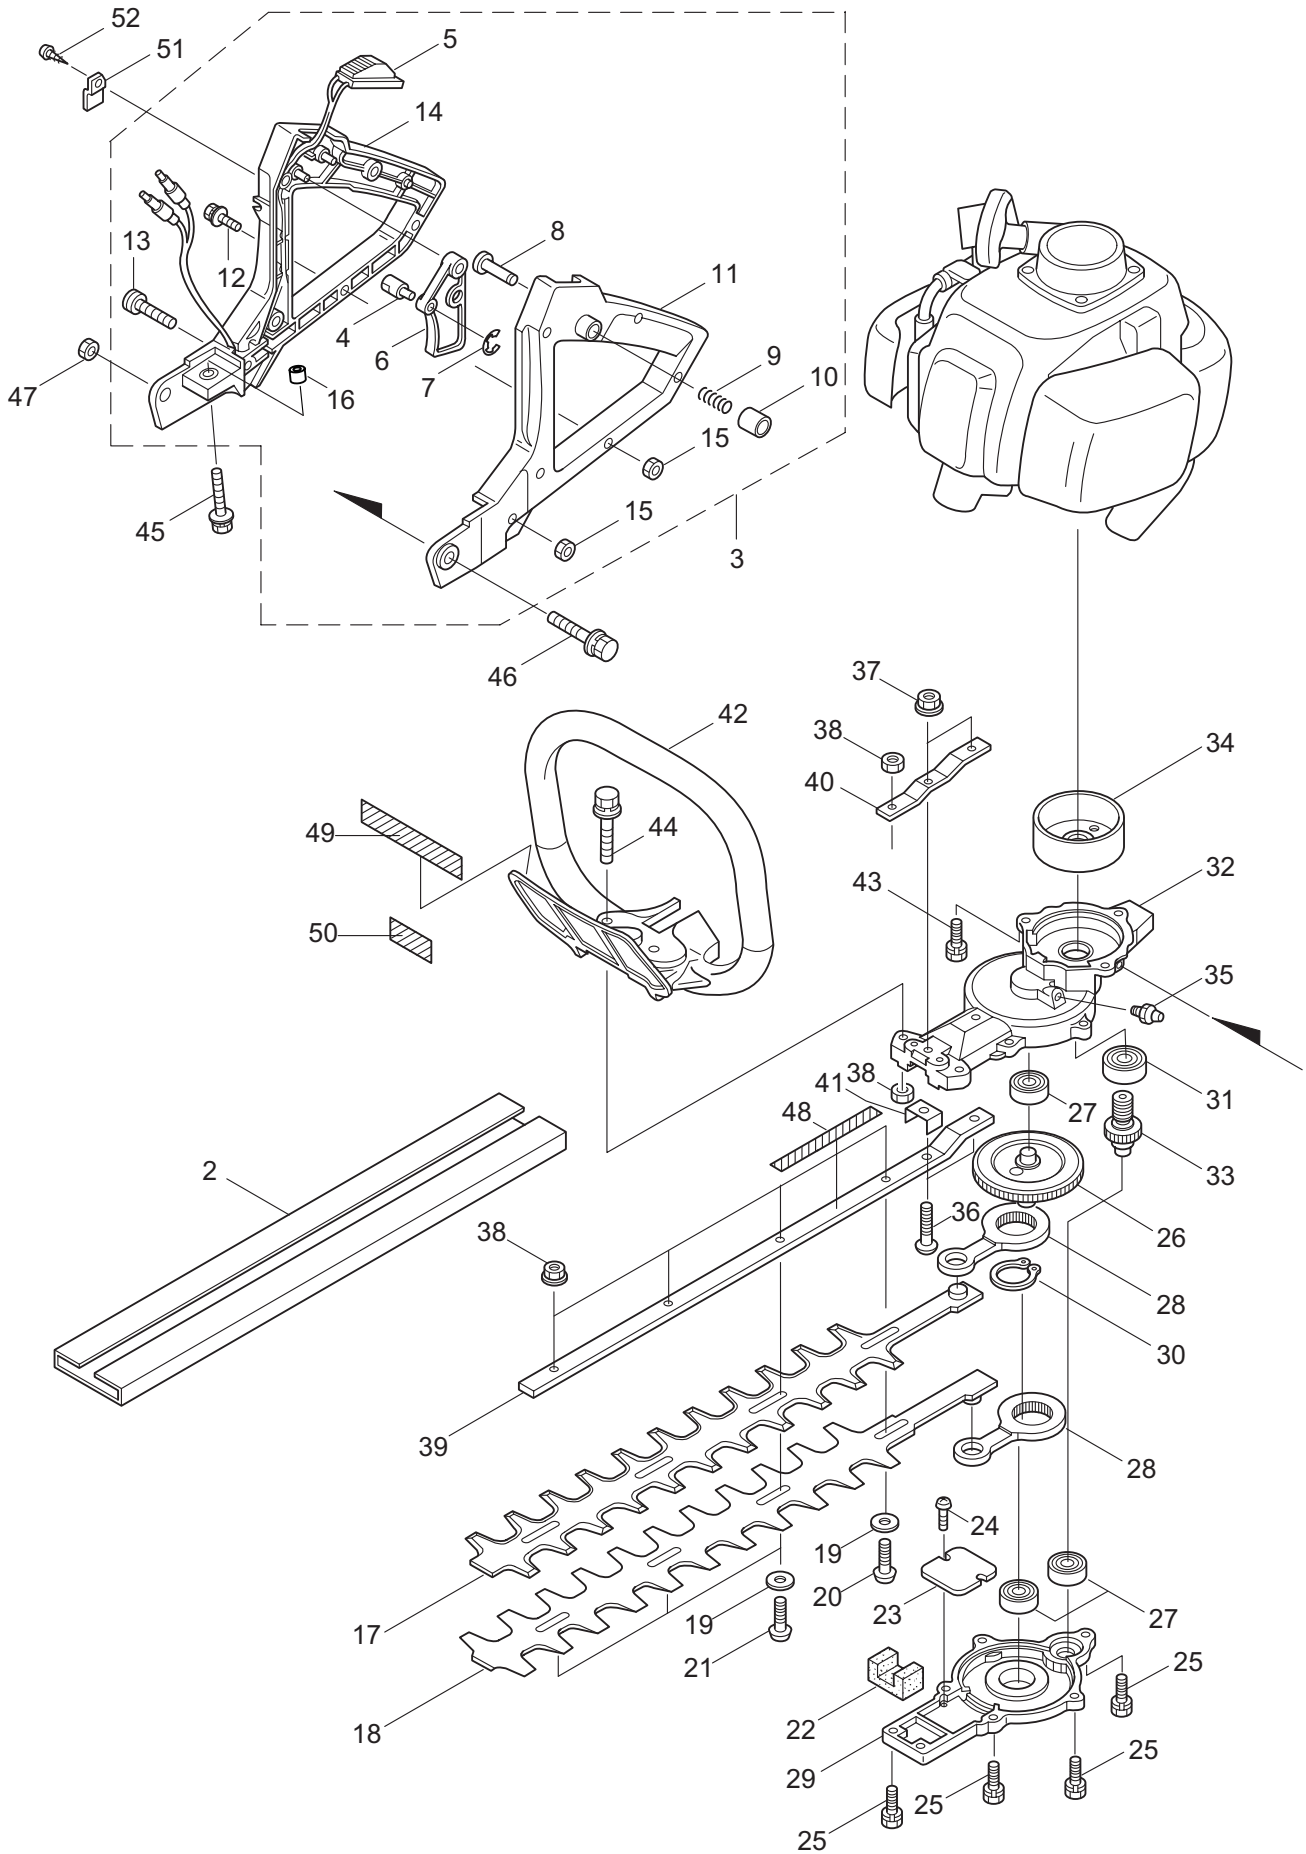

PARTS LIST

HT2321DL-CA

CONTENTS

1. MAIN BODY	1 ~ 4
2. ENGINE	5 ~ 8
3. CARBURETOR, FUEL TANK	9 ~ 10
4. ACCESSORIES	11 ~ 12

2011. 12.

P/N 523314

1. HT2321DL-CA
MAIN BODY

Ref. No.	Part No.	Part Name	Q'ty	Remarks
1-1	362294	HT2321DL-CA	1	
1-2	270071	Cover of Blade	1	
1-3	271597	Rear Handle Ass'y	1	Incl.4-16
1-4	997260	Swivel	1	
1-5	271604	Switch	1	
1-6	997262	Lever,Throttle	1	
1-7	997263	E-Ring	1	#2.5
1-8	997264	Pin,Lever	1	
1-9	997265	Spring	1	
1-10	997266	Fixing Knob	1	
1-11	270147	Rear Handle (L)	1	
1-12	997268	Screw	5	M4x16
1-13	997269	Screw	1	M4x30
1-14	270099	Rear Handle (R)	1	
1-15	270233	U-Nut	6	M4
1-16	270424	Spacer	1	
1-17	582446	Upper Blade	1	
1-18	582428	Lower Blade	1	
1-19	991913	Washer	5	
1-20	991912	Screw	1	
1-21	991914	Screw	4	
1-22	270758	Felt	1	
1-23	991919	Plate,Rod Slide	1	
1-24	991924	Screw	2	M3x5
1-25	580791	Bolt	7	M5x16
1-26	591443	Crank Comp	1	
1-27	270423	Bearing	3	
1-28	271466	Rod	2	
1-29	270756	Lower Case	1	
1-30	580777	Snap Ring	1	#26
1-31	580767	Bearing	1	#6001 2RS
1-32	270760	Upper Case	1	
1-33	584666	Pinion	1	
1-34	270021	Drum	1	
1-35	991937	Grease Nipple	1	M6
1-36	991931	Screw	2	M5x20
1-37	997244	Frange Nut	2	M5
1-38	991941	U-Nut	7	M6
1-39	270056	Guide Plate	1	
1-40	270759	Reinforcing Plate	1	
1-41	270757	Plate	1	
1-42	582441	Front Handle	1	
1-43	270030	Bolt	2	M6x20
1-44	270029	Bolt	2	M6x35
1-45	270120	Bolt	1	M6x40

1. HT2321DL-CA
MAIN BODY

Ref. No.	Part No.	Part Name	Q'ty	Remarks
1-46	270119	Bolt	1	M6x50
1-47	997253	Nut	1	M6
1-48	591450	Label	1	
1-49	591449	Label	1	
1-50	223925	Label	1	Grease up
1-51	997259	Holder,Cable	1	
1-52	997258	Screw	1	M4x10