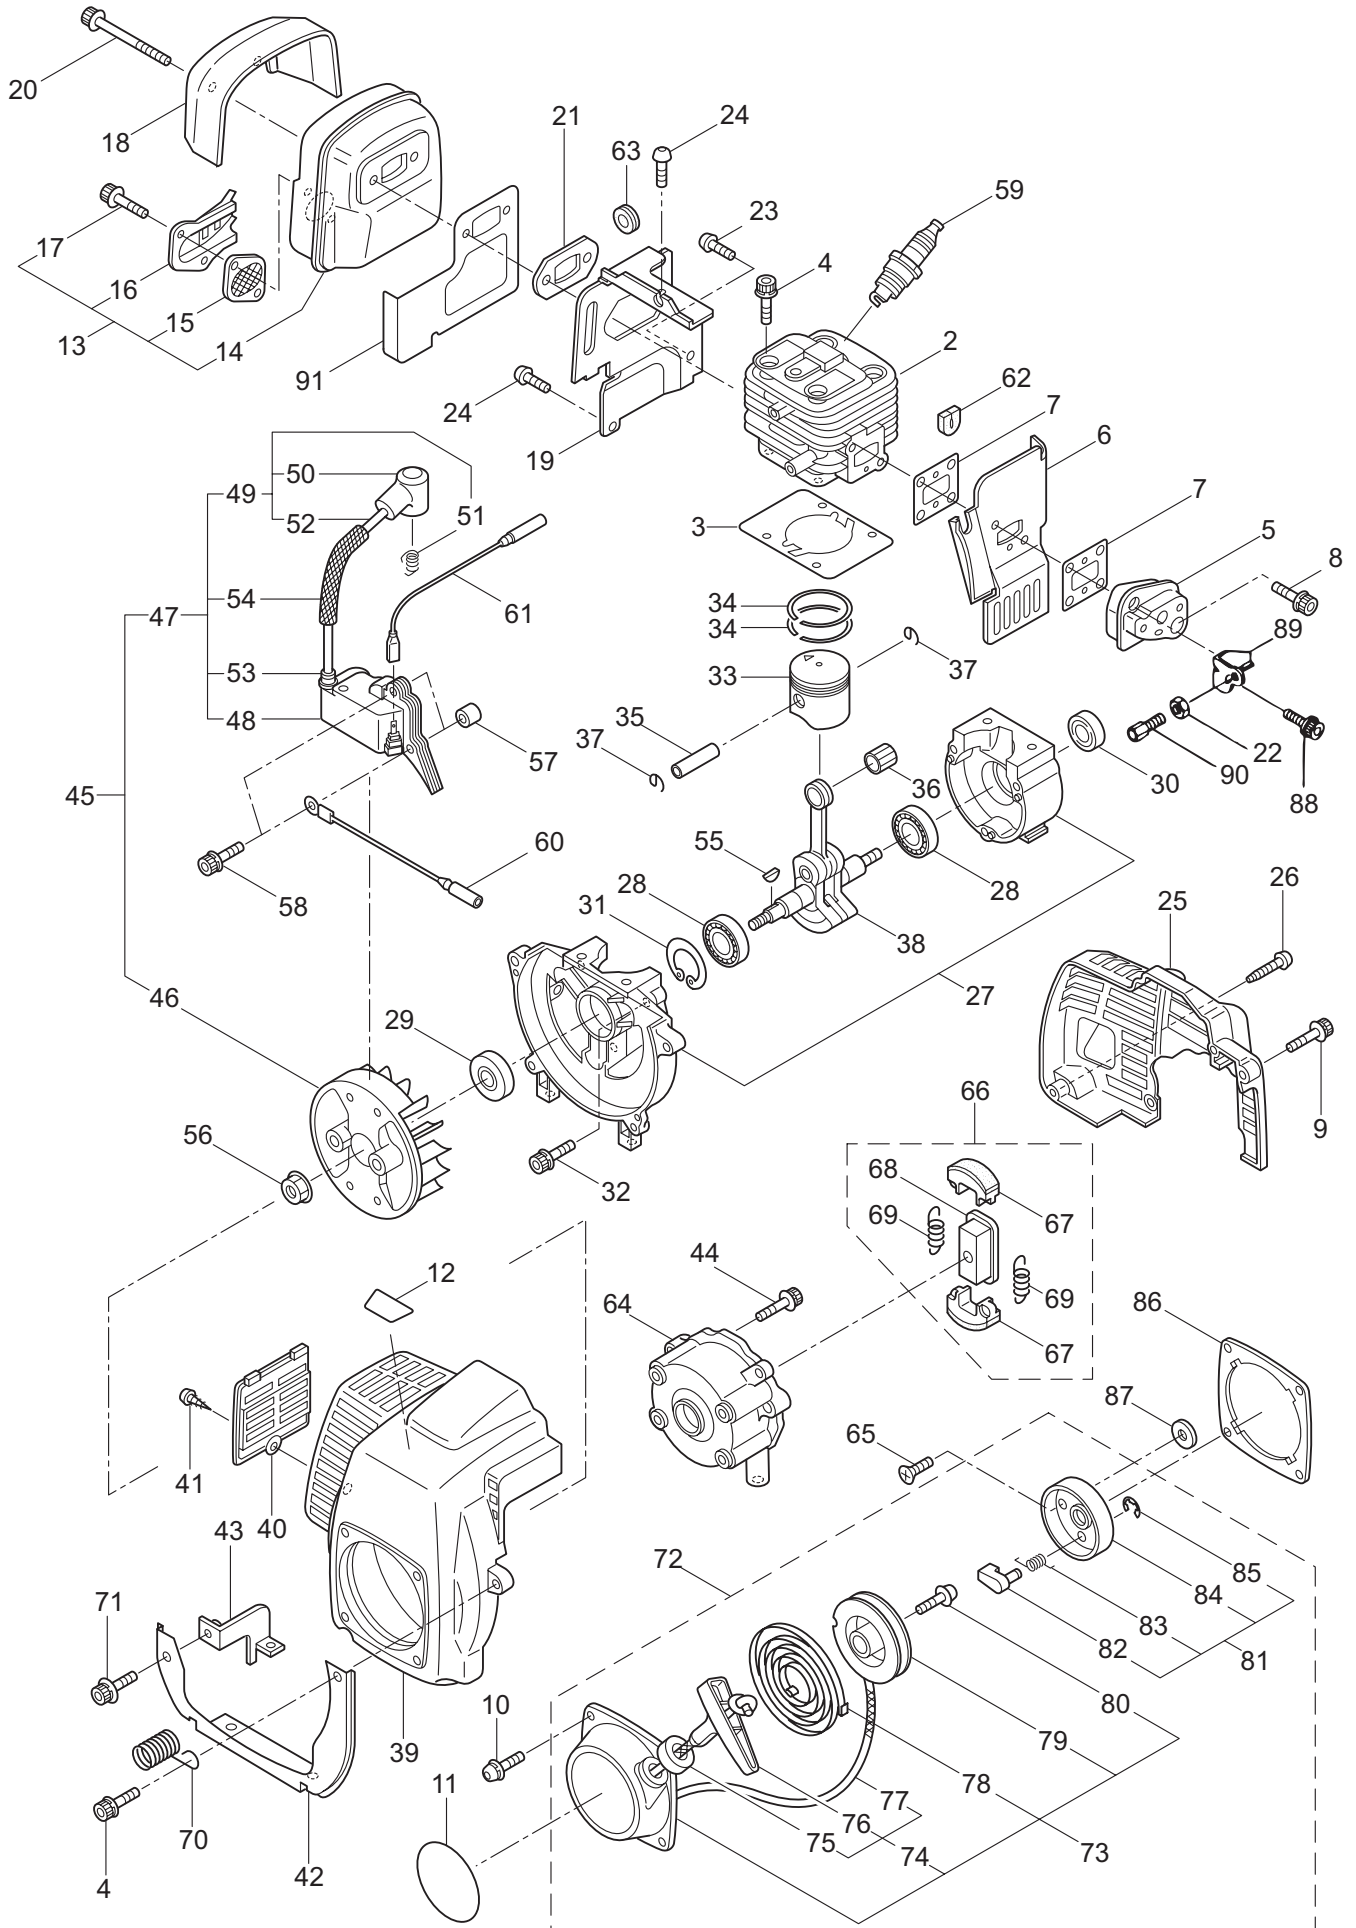

2. HT2321DL-CA ENGINE

Ref. No.	Part No.	Part Name	Q'ty	Remarks
2-1	858836	Engine	1	CE230/31
2-2	282165	Cylinder	1	
2-3	282339	Gasket	1	
2-4	261250	Cap Screw	8	M5x20
2-5	267924	Insulator	1	New gasket required
2-6	268014	Air Duct	1	
2-7	261171	Gasket	2	
2-8	265924	Cap Screw	1	M5x25
2-9	265107	Cap Screw	2	M4x10
2-10	286993	Cap Screw	4	M5x16
2-11	287798	Label	1	HT2321DL-CA
2-12	282558	Label	1	
2-13	268016	Muffler Ass'y	1	Incl.14-17
2-14	268017	Muffler	1	
2-15	267056	Spark Arrester	1	
2-16	268171	Muffler Tail	1	
2-17	265107	Cap Screw	2	M4x10
2-18	268461	Holder	1	
2-19	285650	Plate	1	
2-20	266402	Cap Screw	2	M5x55
2-21	268019	Gasket	1	
2-22	261878	Nut	1	
2-23	265107	Cap Screw	1	M4x10
2-24	268195	Cap Screw	2	M5x10
2-25	268580	Cylinder Cover	1	
2-26	266000	Tapping Screw	2	
2-27	268576	Crankcase	1	
2-28	280488	Bearing	2	PPL 6001
2-29	261492	Oil Seal	1	ISCD12287
2-30	261386	Oil Seal	1	ISCD12227
2-31	055185	Snap Ring	1	#28
2-32	261246	Cap Screw	3	M5x25
2-33	268032	Piston	1	
2-34	282177	Piston Ring	2	
2-35	261036	Piston Pin	1	
2-36	263957	Bearing, Needle	1	KTV81112EG01 B2
2-37	261576	Clip,Piston	2	
2-38	268585	Crankshaft/Conn.Rod Ass'y	1	
2-39	268474	Fan Cover	1	
2-40	268388	Cover	1	
2-41	268390	Tapping Screw	1	4x14
2-42	268590	Plate	1	
2-43	268591	Stay	1	
2-44	261607	Cap Screw	4	M5x16
2-45	287265	Magneto Ass'y	1	Incl.46-54