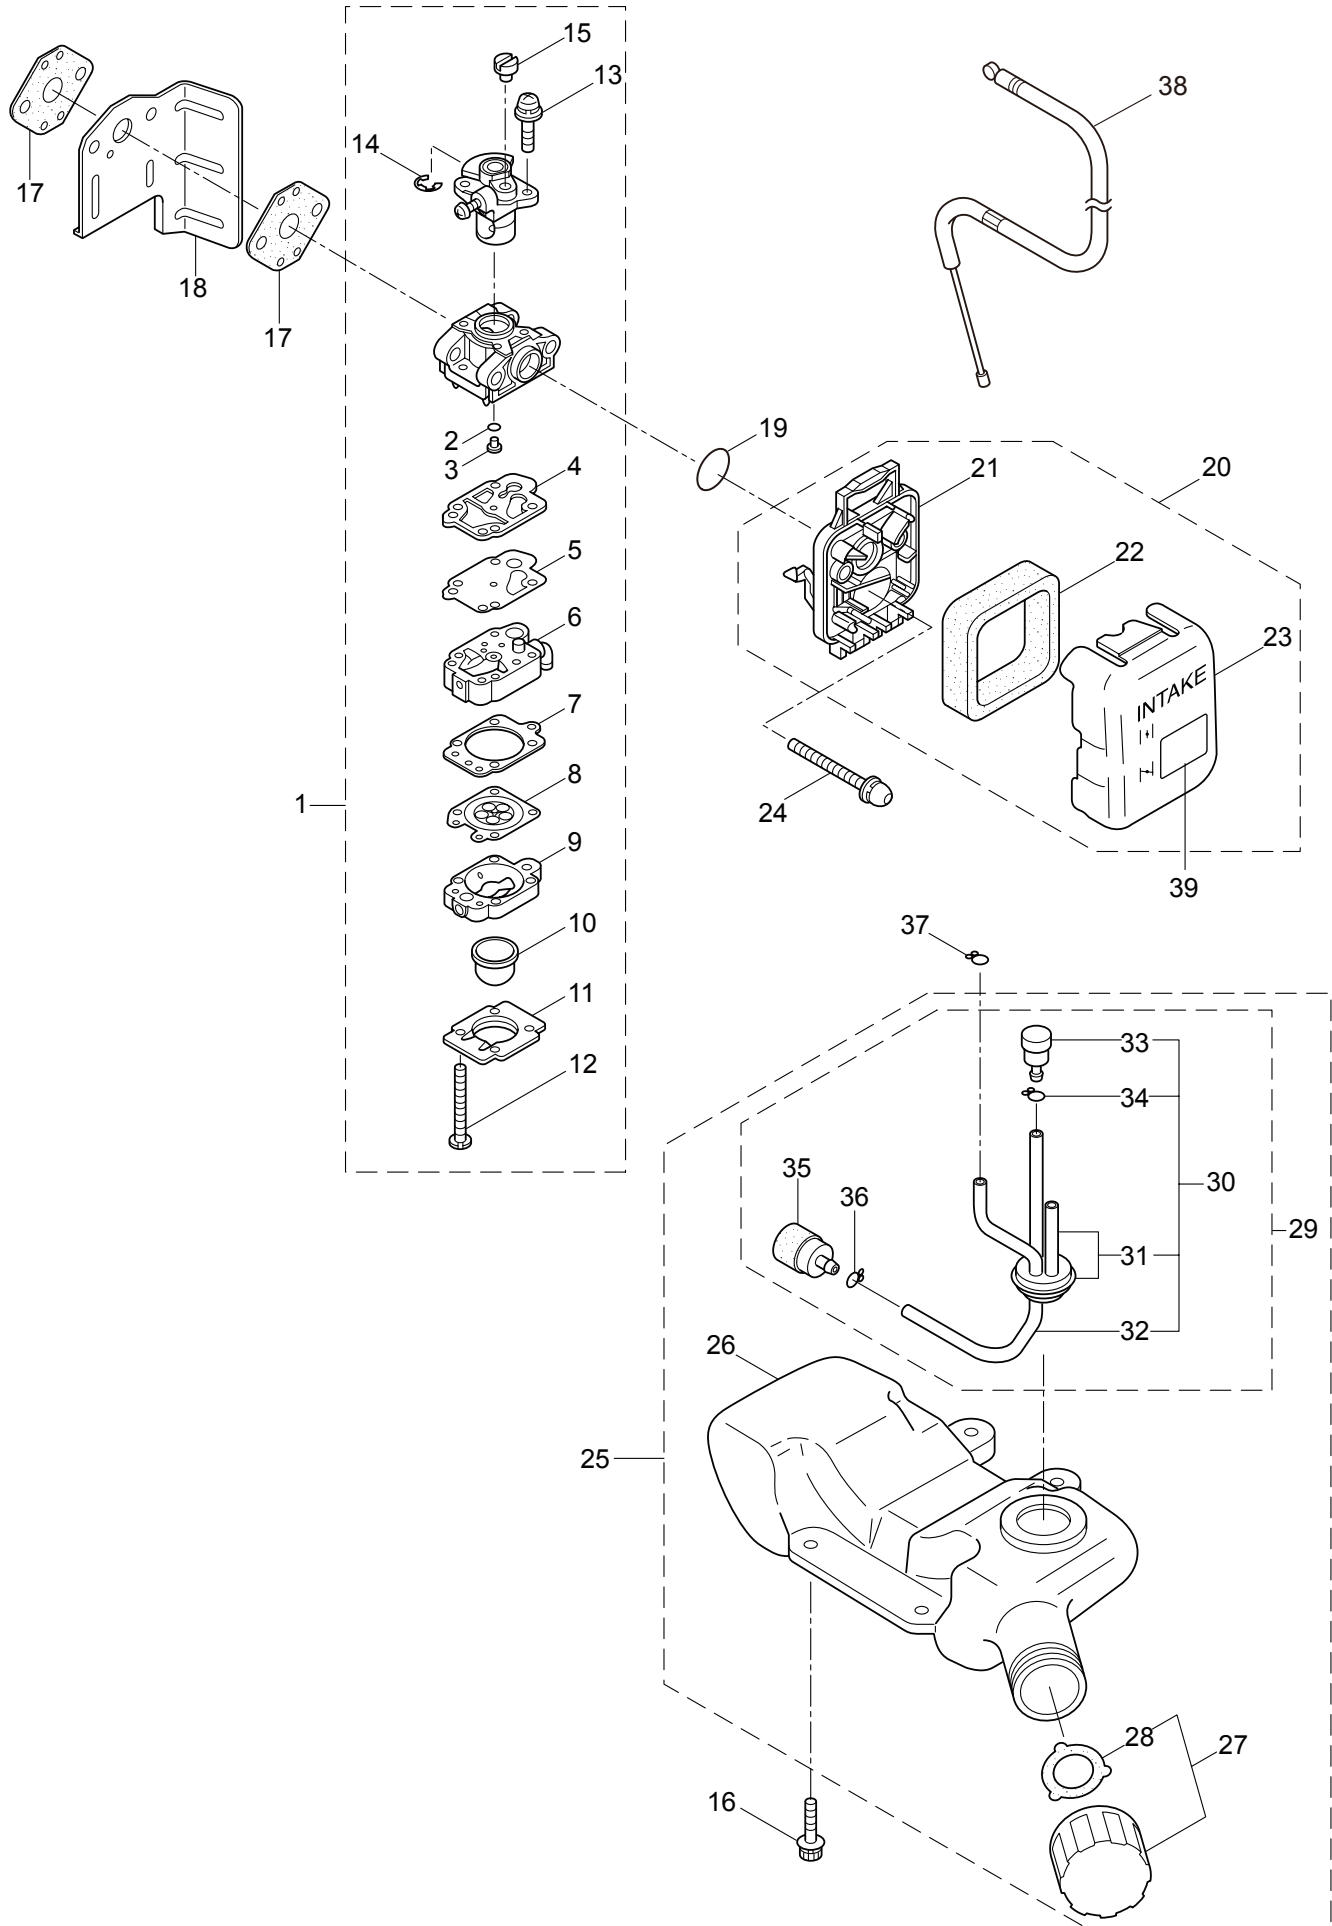

3. HT2321DL-CA
CARBURETOR, FUEL TANK

Ref. No.	Part No.	Part Name	Q'ty	Remarks
3-1	268680	Carburetor Ass'y	1	Incl.2-15 New gasket required
3-2	261871	O-Ring	1	
3-3	268953	Main Jet	1	#34.5
3-4	282576	Gasket	1	
3-5	262994	Diaphragm,Fuel Pump	1	
3-6	268499	Pump Body	1	
3-7	262993	Gasket	1	
3-8	283905	Diaphragm, Meterring	1	
3-9	262991	Purge Body	1	
3-10	261874	Primer Bulb	1	
3-11	262992	Cover Plate	1	
3-12	262996	Screw	4	
3-13	264682	Screw	2	
3-14	261876	E-Ring	1	
3-15	261658	Swivel	1	
3-16	268940	Screw	4	M5x18
3-17	261864	Gasket	2	
3-18	268951	Baffle Plate	1	
3-19	264691	O-Ring	1	
3-20	266420	Cleaner Ass'y	1	Incl.21-23
3-21	266433	Housing	1	
3-22	264695	Filter	1	
3-23	264709	Cover	1	
3-24	264016	Cap Screw	2	M5x60
3-25	285225	Fuel Tank Ass'y	1	Incl.26-36
3-26	284421	Fuel Tank	1	
3-27	261584	Fuel Tank Cap Ass'y	1	Incl.28
3-28	261105	Gasket	1	
3-29	268062	Fuel Pipe Pick-up Ass'y	1	Incl.30-36
3-30	268185	Fuel Pipe Ass'y	1	Incl.31-34
3-31	268497	Fuel Pipe & Grommet	1	
3-32	262649	Fuel Pipe	1	
3-33	261590	Breather	1	
3-34	261117	Clip	1	
3-35	264653	Filter Ass'y	1	
3-36	261117	Clip	1	
3-37	261117	Clip	1	
3-38	264604	Cable Comp	1	
3-39	285188	Label	1