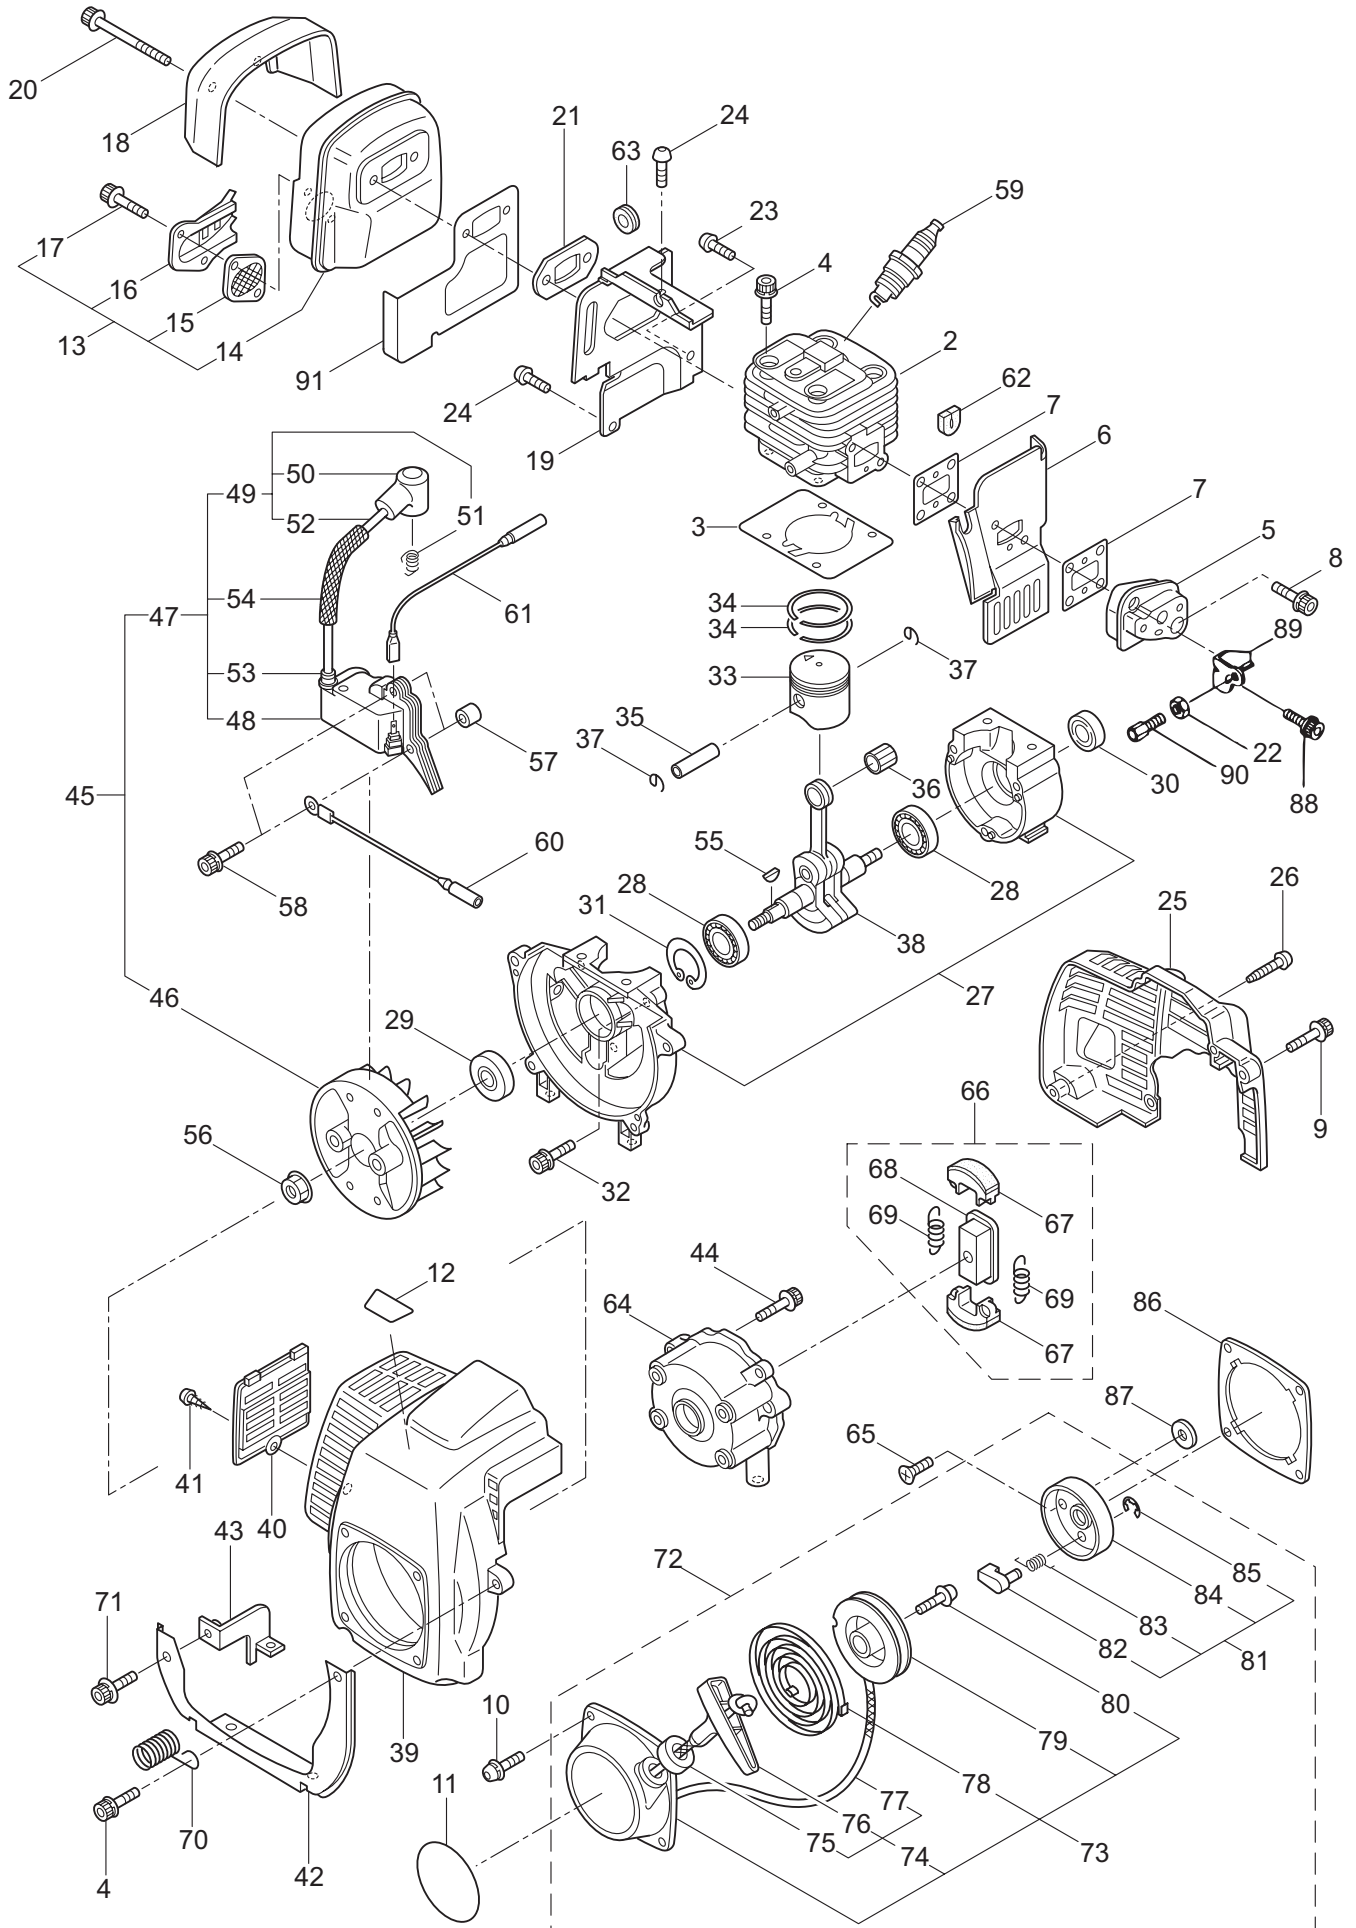

2. HT2321DL-CA ENGINE

Ref. No.	Part No.	Part Name	Q'ty	Remarks
2-46	268039	Rotor/Fan	1	
2-47	287266	Ignition Coil Ass'y	1	Incl.48-54
2-48	287269	Coil	1	
2-49	287352	Spark Plug Wire Ass'y	1	Incl.50-52
2-50	261074	Plug Boot	1	
2-51	261075	Connector	1	
2-52	287353	Spark Plug Wire	1	
2-53	261072	Cap	1	
2-54	287351	Insulator	1	
2-55	261076	Woodruff Key	1	3x10
2-56	261417	Nut,Rotor	1	M8
2-57	280381	Spacer	2	
2-58	261256	Cap Screw	2	M4x25
2-59	285982	Spark Plug	1	NGK BPM8Y
2-60	268932	Lead	1	
2-61	287262	Lead	1	
2-62	261202	Grommet	1	
2-63	268036	Grommet	1	
2-64	268581	Clutch Case	1	
2-65	264535	Screw	2	M6x20
2-66	280404	Clutch Ass'y	1	Incl.67-69
2-67	280568	Clutch Shoe	2	(2)required
2-68	280569	Clutch Boss	1	
2-69	280570	Spring	2	(2)required
2-70	268592	Clamp	1	
2-71	268940	Screw	1	M5x18
2-72	268668	Recoil Starter Ass'y	1	Incl.73-85
2-73	268669	Starter Ass'y	1	Incl.74-80
2-74	268813	Rope Ass'y	1	Incl.75-77
2-75	268670	Damper	1	
2-76	267219	Starter Grip	1	
2-77	281817	Starter Rope	1	
2-78	261622	Spiral Spring	1	
2-79	261621	Pulley	1	
2-80	262922	Screw	1	
2-81	264085	Starter Pawl Ass'y	1	Incl.82-85
2-82	261630	Pawl	1	
2-83	261631	Return Spring	1	
2-84	264086	Pawl Case	1	
2-85	020299	E-Ring	1	#4
2-86	268671	Plate	1	
2-87	261189	Washer	2	6x16.5xt1.2
2-88	265925	Cap Screw	1	M5x25
2-89	268593	Stay	1	
2-90	264736	Adapter	1	
2-91	285482	Gasket	1