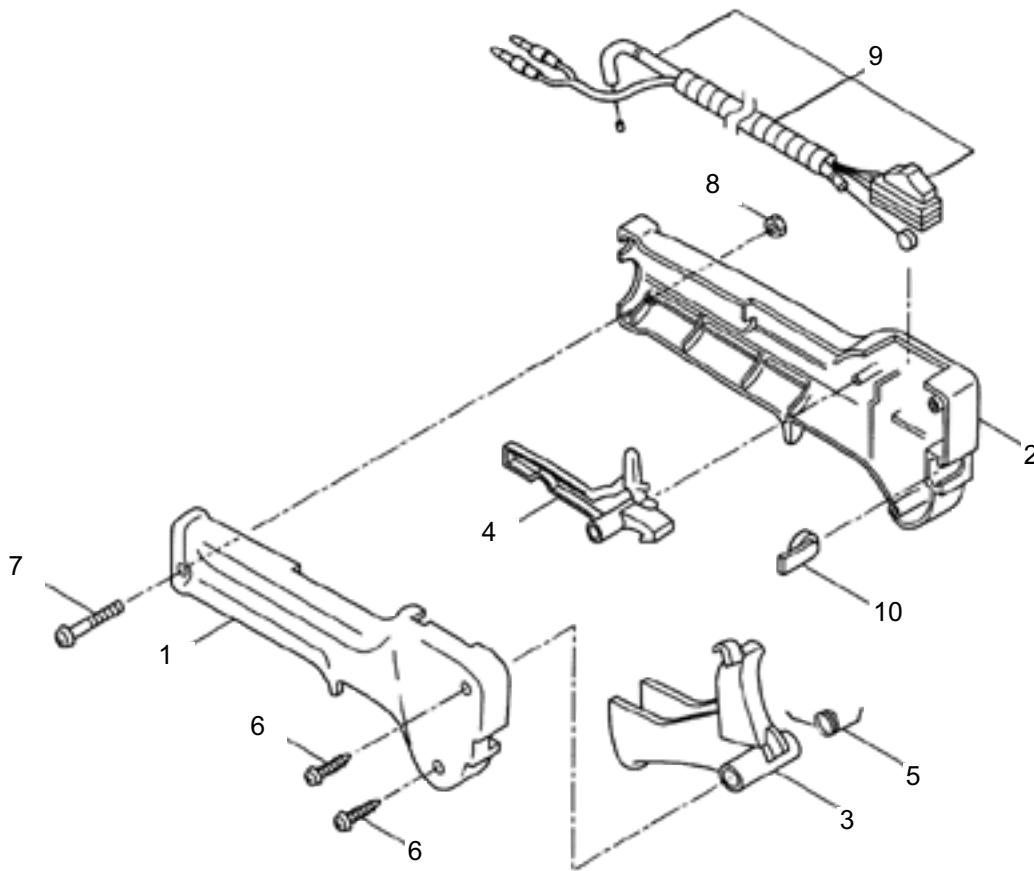

THROTTLE TRIGGER

REF #	PART #	DESCRIPTION	Q'TY.	NOTES
1	270730	Stay (R)	1	
2	270731	Stay (L)	1	
3	270732	Throttle Lever	1	
4	270733	Stop Lever	1	
5	270734	Spring	1	
6	270735	Tapping Screw	1	4X20
7	270736	Screw	1	M5X30
8	270737	Nut	1	M5X3.2
9	270738	Wire Ass'y	1	
10	270742	Top	1