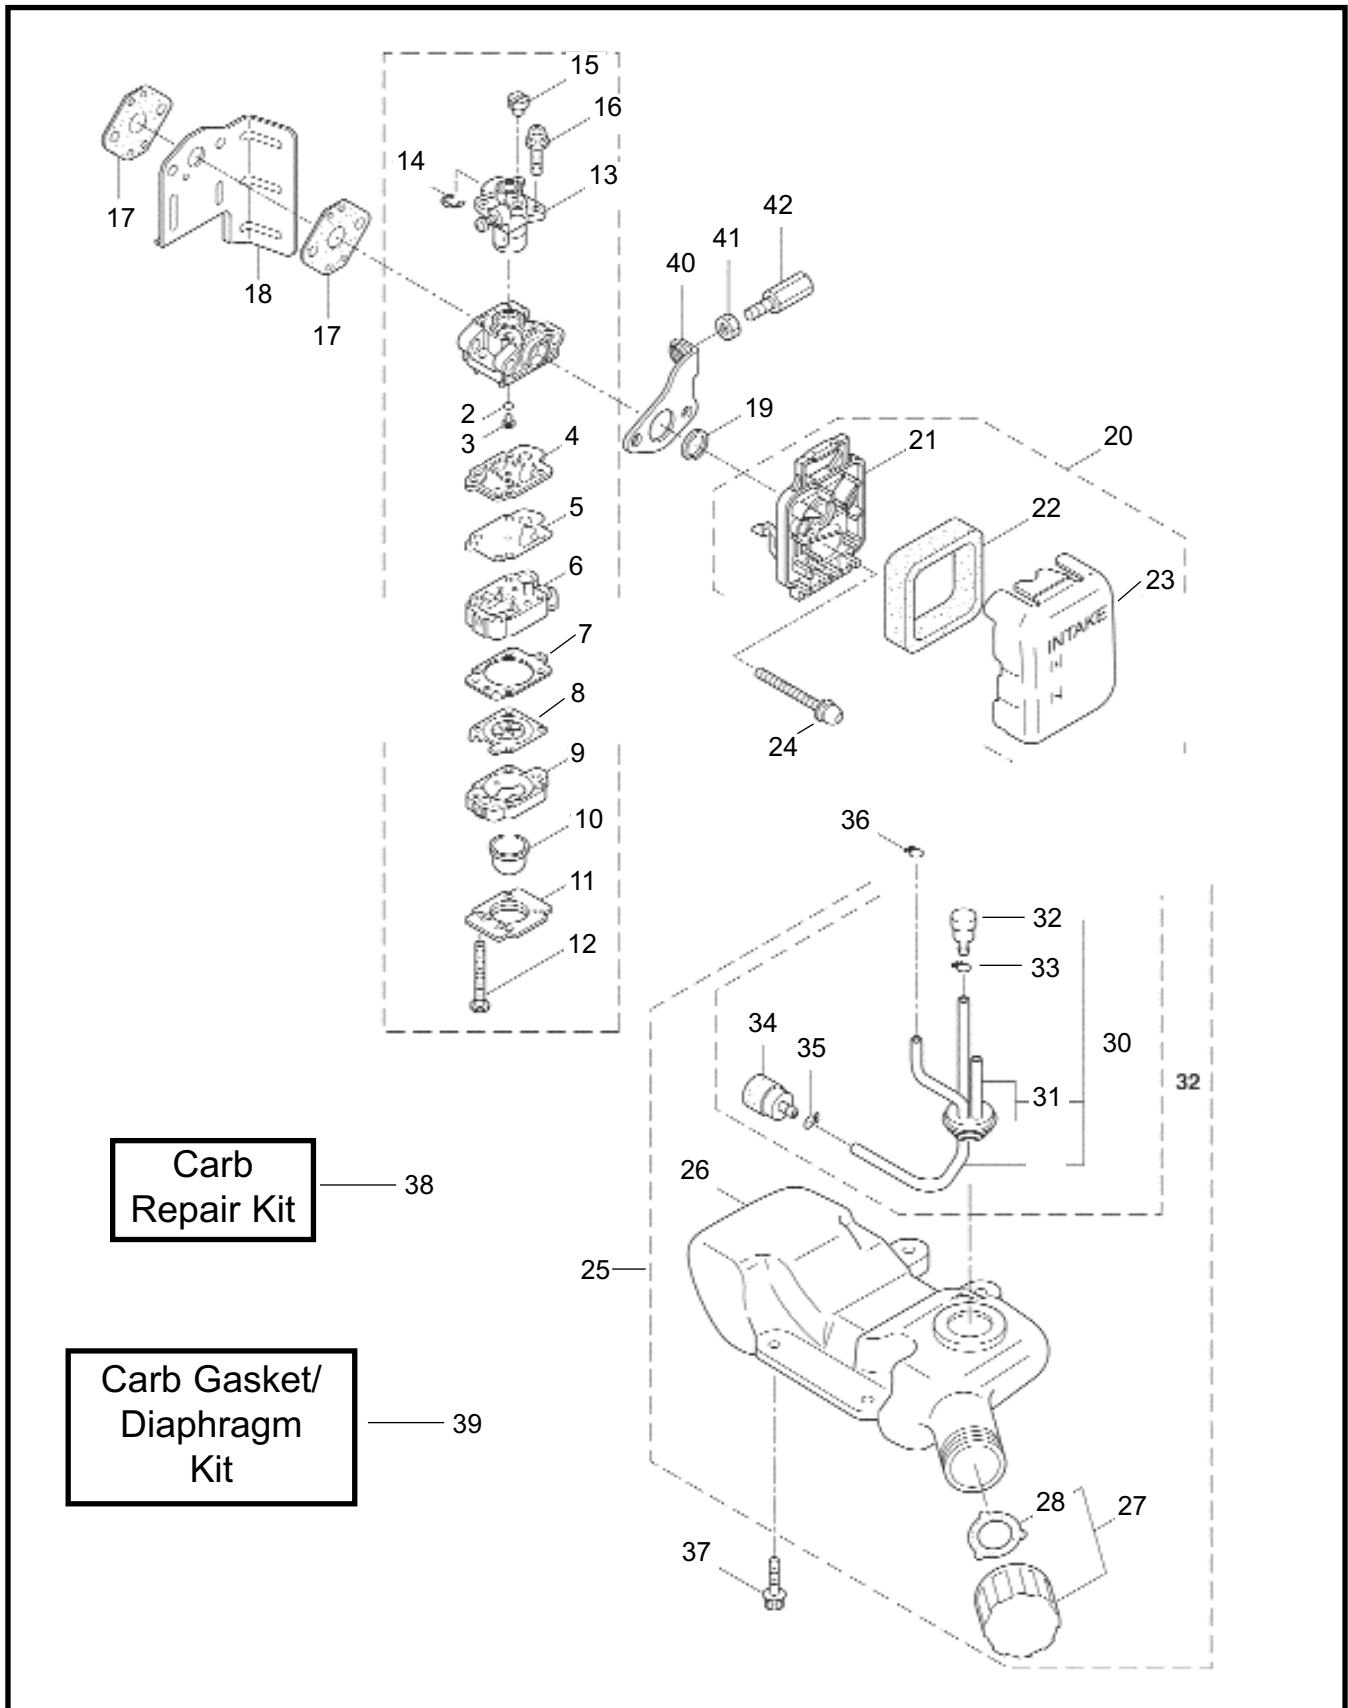

CARBURETOR, FUEL TANK

REF #	PART #	DESCRIPTION	Q'TY.	NOTES
1(a)	268680	Carburetor Ass'y	1	Incl. 2-16
1(b)	269056	Carburetor Ass'y	1	HT2320DR
2	261871	O-Ring	1	
3	268953	Main Jet	1	#34.5
4	262995	Gasket	1	
5	262994	Diaphragm, Fuel Pump	1	
6	268499	Pump Body	1	
7	262993	Gasket	1	
8	268501	Diaphragm, Meterring	1	
9	262991	Purge Body	1	
10	261874	Primer Bulb	1	
11	262992	Cover Plate	1	
12	262996	Screw	4	
13	264681	Throttle Valve Ass'y	1	
14	261876	E-Ring	1	
15	261658	Swivel	1	
16	264682	Screw	2	
17	261864	Gasket	2	
18	268951	Baffle Plate	1	
19(a)	264691	O-Ring	1	
19(b)	268963	O-Ring	1	HT2320DR
20	266420	Cleaner Ass'y	1	Incl. 21-23
21	266433	Housing	1	
22	264695	Filter	1	
23	264709	Cover	1	
24	264016	Cap Screw	2	M5x60
25	268683	Fuel Tank Ass'y	1	Incl. 26-35
26	268579	Fuel Tank	1	
27	261584	Fuel Tank Cap Ass'y	1	Incl. 28
28	261105	Gasket	1	
29	268062	Fuel Pipe Pick-up Ass'y	1	Incl. 30-35
30	268185	Fuel Pipe Ass'y	1	Incl. 31-33
31	268497	Fuel Pipe & Grommet	1	
32	261590	Breather	1	
33	261117	Clip	1	
34	264653	Filter Ass'y	1	
35	261117	Clip	1	
36	261117	Clip	1	
37	268940	Screw	4	M5x18
38	840295	Carburetor Repair Kit	1	
39	840298	Carburetor Gasket/Diaphragm Kit	1	
40	268535	Bracket	1	HT2320 DR Only
41	261878	Nut	1	HT2320 DR Only
42	265410	Adaptort	1	HT2320 DR Only