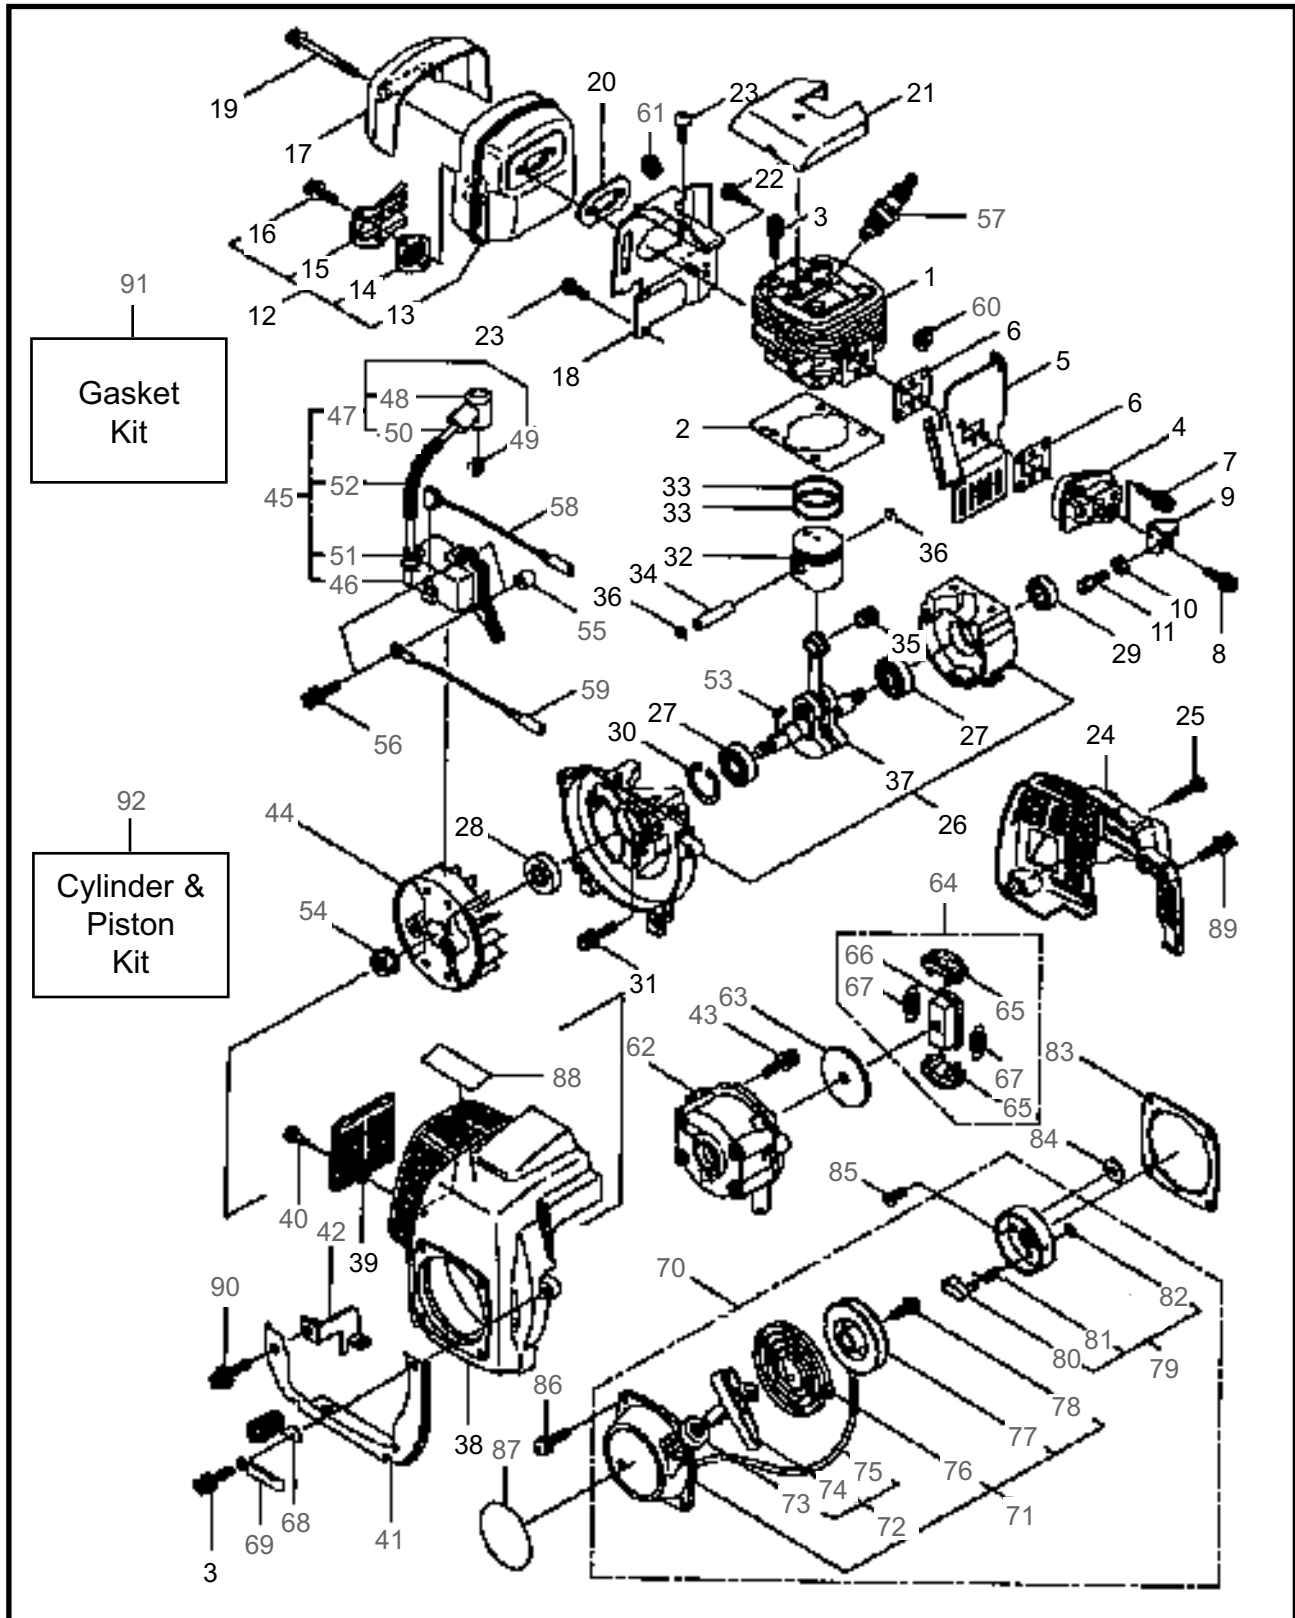

ENGINE

REF #	PART #	DESCRIPTION	Q'TY.	NOTES
1	268005	Cylinder	1	New gasket required
2	268070	Gasket	1	
3	261250	Cap Screw	8	M5x20
4 (a)	267924	Insulator	1	HT2320 & HT230L
4 (b)	265802	Insulator Block	1	HT2320DR
5	268014	Air Duct	1	
6	261171	Gasket	2	
7	265924	Cap Screw	1	M5x25
8	265925	Cap Screw	1	M5x25
9	268593	Stay	1	
10	261878	Nut	1	
11	264736	Adapter	1	
12	268016	Muffler Ass'y	1	Incl. 13-16
13	268017	Muffler	1	
14	267056	Spark Arrester	1	
15	268171	Muffler Tail	1	
16	265107	Cap Screw	2	M4x10
17	268461	Holder	1	
18	268020	Plate	1	
19	266402	Cap Screw	2	M5x55
20	268019	Gasket	1	
21	268460	Protector	1	
22	265107	Cap Screw	1	M4x10
23	268195	Cap Screw	2	M5x10
24	268580	Cylinder Cover	1	
25	266000	Tapping Screw	2	
26	268576	Crankcase	1	
27	261491	Bearing	1	#6001C3
28	262198	Oil Seal	1	
29	261386	Oil Seal	1	
30	055185	Snap Ring	1	
31	261246	Cap Screw	3	M5x25
32	268032	Piston	1	
33	264891	Piston Ring	2	(2) required
34	261036	Piston Pin	1	
35	263957	Bearing, Needle	1	
36	261576	Clip, Piston	2	
37	268585	Crankshaft/Conn. Rod Ass'y	1	
38	268474	Fan Cover	1	
39	268388	Cover	1