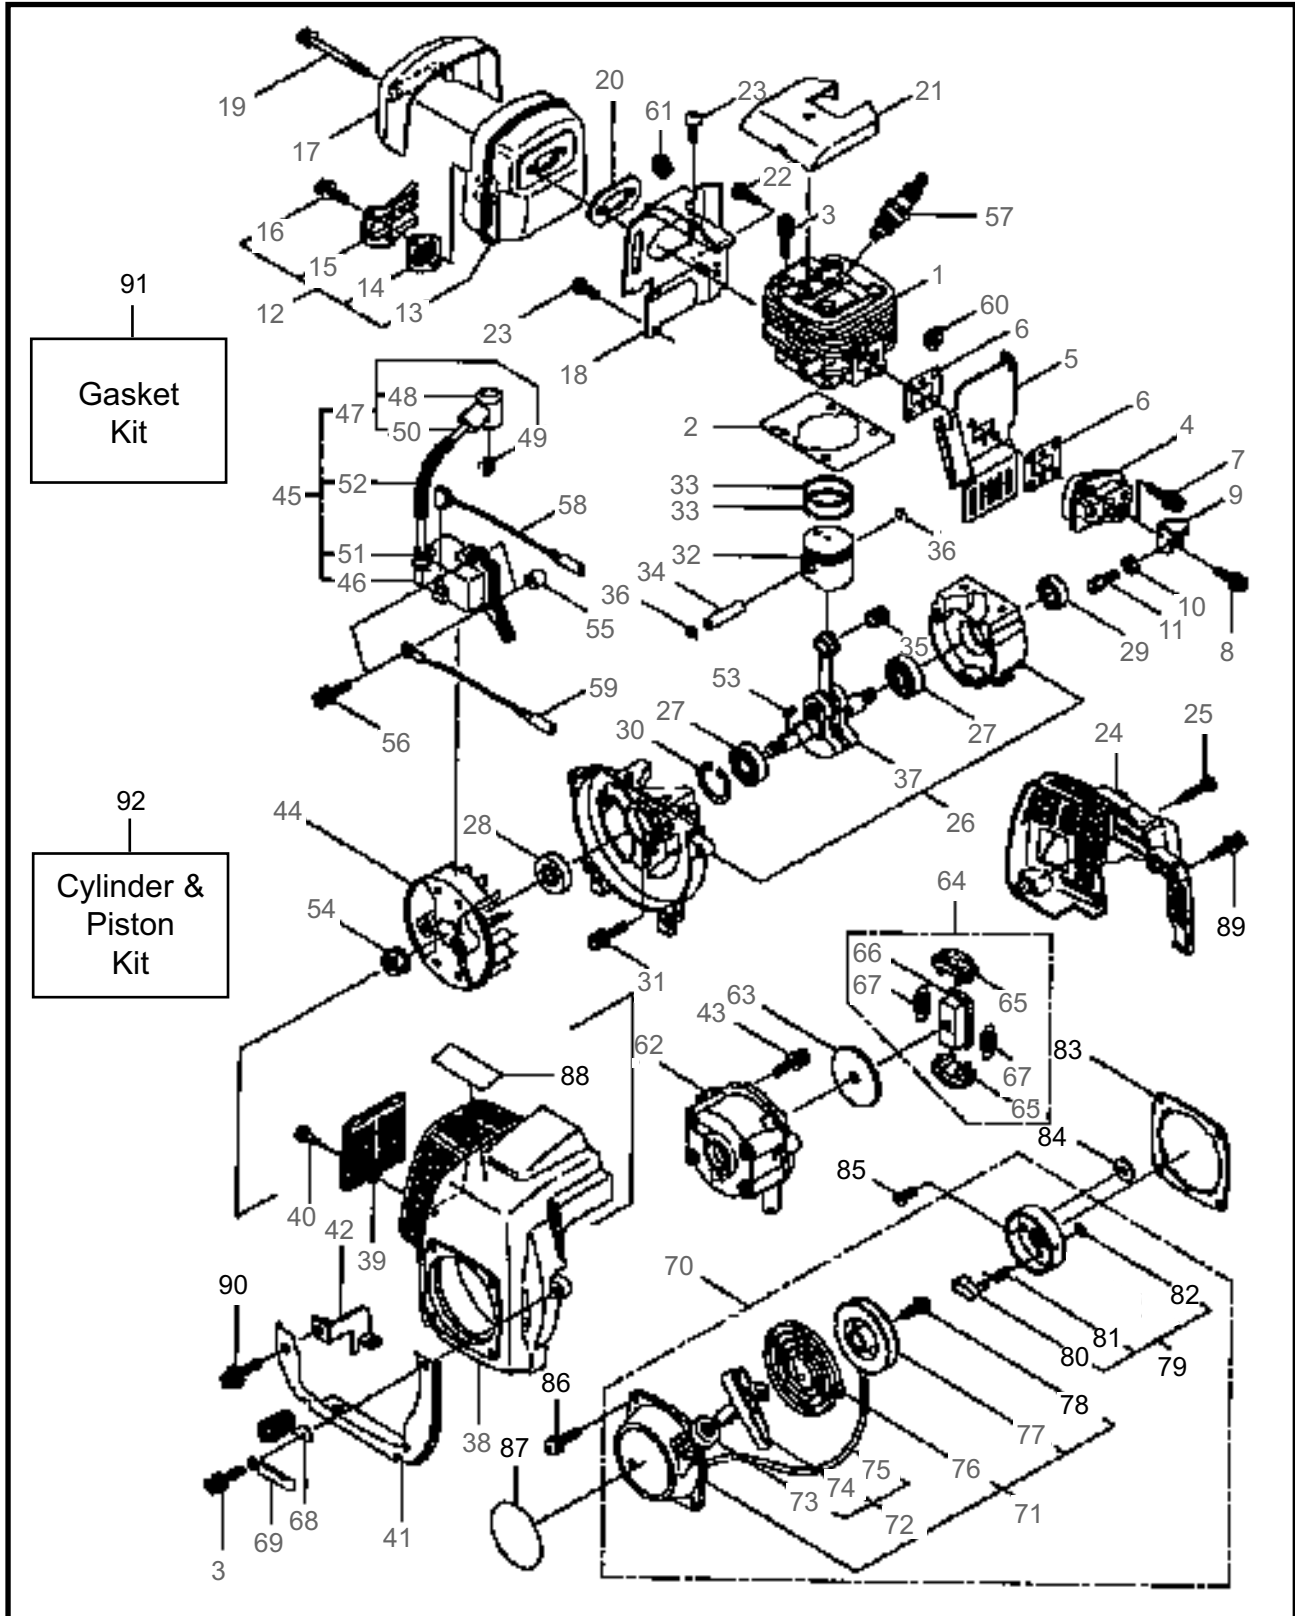

ENGINE

REF #	PART #	DESCRIPTION	Q'TY.	NOTES
79	264085	Starter Pawl Ass'y	1	Incl. 80-82
80	261630	Pawl	1	
81	261631	Return Spring	1	
82	020299	E-Ring	1	
83	268671	Plate	1	
84	261189	Washer	2	
85	264535	Screw	2	M6x20
86	264807	Cap Screw	1	M5x16
87(a)	268845	Label	1	HT2320
87(b)	269034	Label	1	HT2320DR
88	268518	Label	1	MARUYAMA
89	265107	Cap Screw	2	M4x10
90	268940	Screw	1	M5x18
91	636697	Gasket Kit	1	Incl. 2,6,20
92	634608	Cylinder & Piston Kit	1	Incl. 1,2,6,20,32-36