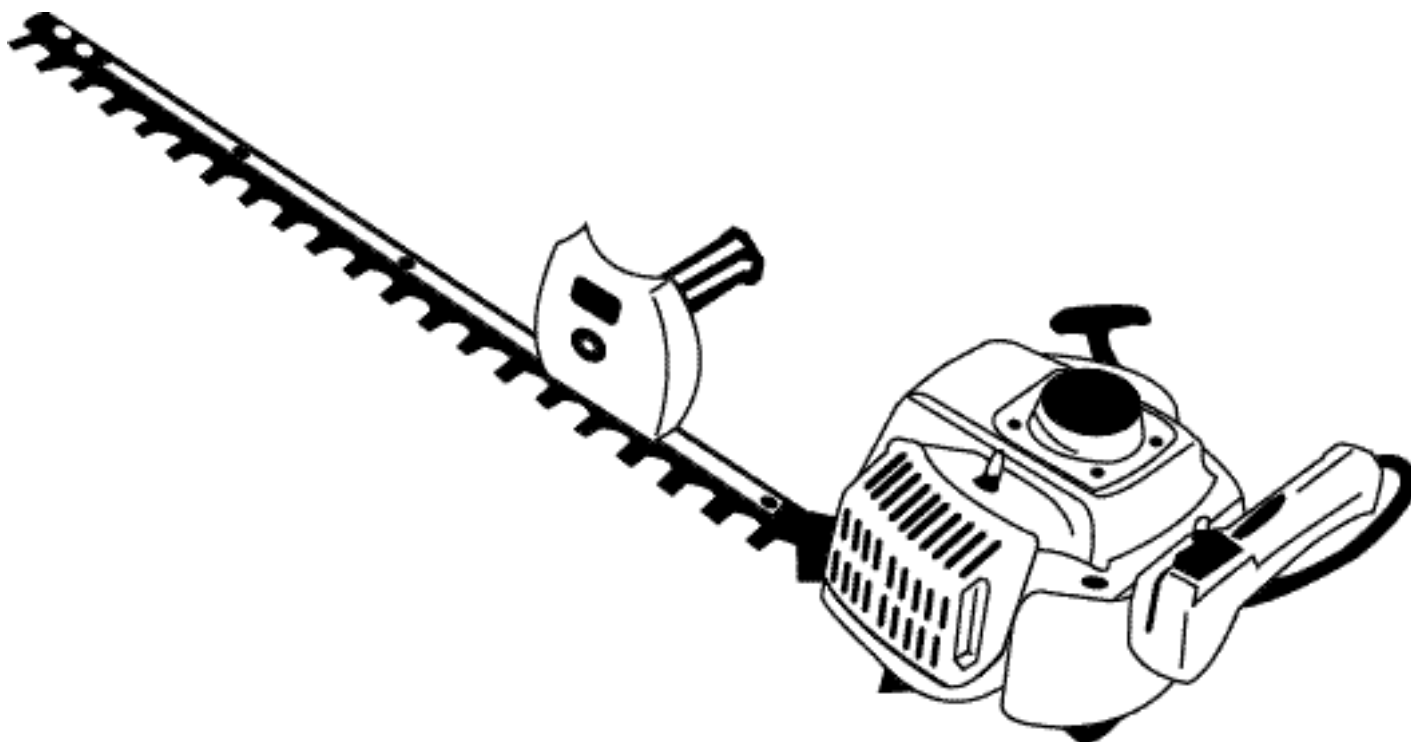

MARUYAMA

ILLUSTRATED PARTS LIST

HT2320

HT2320L

HT2320DR

HEDGE TRIMMER

HT2320/HT2320L/HT2320DR
HEDGE TRIMMER
PART 845410-REV 12/03

Maruyama. *E x t r a o r d i n a r y .*

2 ILLUSTRATED PARTS LIST
HT2320/HT2320L

MAIN BODY

REF #	PART #	DESCRIPTION	Q'TY.	NOTES
1	270021	Drum	1	
2	591444	Upper Case	1	
3	997244	Flange Nut	2	M5
4	991941	U-Nut	5 (7)	M6 (HT2320L)
5	991973	Reinforcing Plate	1	
6	991937	Grease Nipple	1	M6
7	580767	Bearing	1	#6001 2RS
8	270423	Bearing	3	
9	584666	Pinion	1	
10	591443	Crank Comp	1	
11	270030	Bolt	3 (1)	M6x20 (HT2320L)
12	270070	Cover of Blade	1	HT2320
12	270069	Cover of Blade	1	HT2320L
13	997282	Rod Ass'y	2	
14	580777	Snap Ring	1	
15	270121	Bolt	1	M6x18
16	991964	Washer	1	
17	577131	Guide Plate	1	HT2320
17	580815	Guide Plate	1	HT2320L
18	991916	Upper Blade	1	HT2320
18	591445	Upper Blade	1	HT2320L
19	991917	Lower Blade	1	HT2320
19	591446	Lower Blade	1	HT2320L
20	991913	Washer	4 (6)	(HT2320L)
21	991914	Screw	2 (4)	(HT2320L)
22	991918	Screw	1	
23	991912	Screw	2	
24	991924	Screw	2	M3x5
25	991919	Plate, Rod Slide	1	
26	997286	Felt	1	
27	223925	Label	1	Maintenance Label
28	580791	Bolt	7	M5x16
29	997288	Lower Case	1	
30	591463	Right Hand Ass'y	1	Incl. Grip
31	580796	Bolt	2	M5x30
32	577133	Handle Fitting	1	
33	577136	Handle Bracket	1	
34	991938	Nut	2	M5
35	270028	Collar	2	
36	270027	Washer	4	

4 ILLUSTRATED PARTS LIST
HT2320/HT2320L

MAIN BODY

REF #	PART #	DESCRIPTION	Q'TY.	NOTES
37	270031	Bolt	2	M6x25
38	270602	Left Handle Ass'y	1	Incl. 39,40
39	270603	Left Handle	1	
40	270604	Throttle Trigger Ass'y	1	
41	580808	Band	2	
42	991931	Screw	2	M5x20
43	591449	Label	1	
44	591450	Label	1	
45	991911	Plate	1	
46	587304	Reinforcing Plate	1	HT2320L
47	270031	Bolt	1	HT2320L