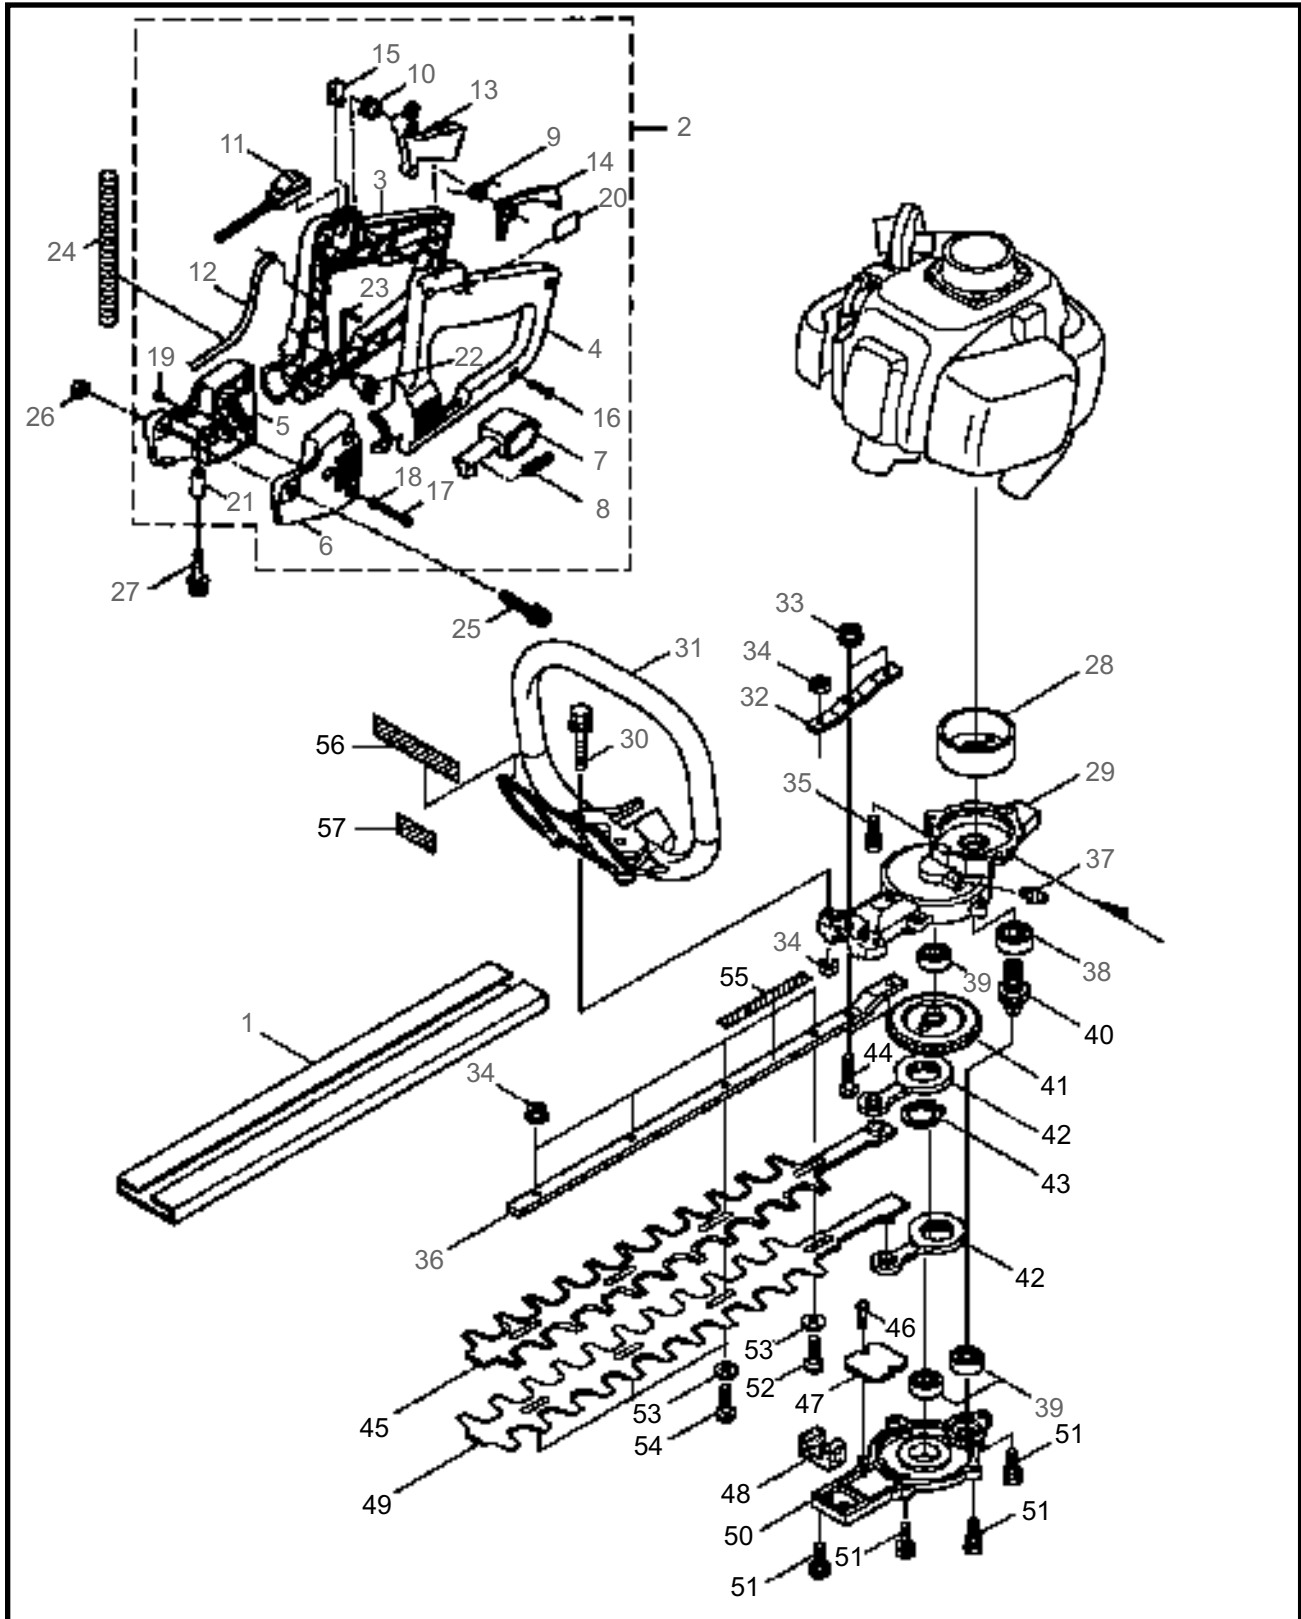

MAIN BODY

REF #	PART #	DESCRIPTION	Q'TY.	NOTES
40	584666	Pinion	1	
41	591443	Crank Comp	1	
42	997282	Rod Ass'y	2	
43	580777	Snap Ring	1	
44	991931	Screw	2	M5x20
45	581913	Upper Blade	1	
46	991924	Screw	2	M3x5
47	991919	Plate, Rod Slide	1	
48	997286	Felt	1	
49	570688	Lower Blade	1	
50	997288	Lower Case	1	
51	580791	Bolt	7	M5x16
52	991912	Screw	1	
53	991913	Washer	4	
54	991914	Screw	3	
55	591450	Label	1	
56	591449	Label	1	
57	223925	Label	1	Maintenance Label