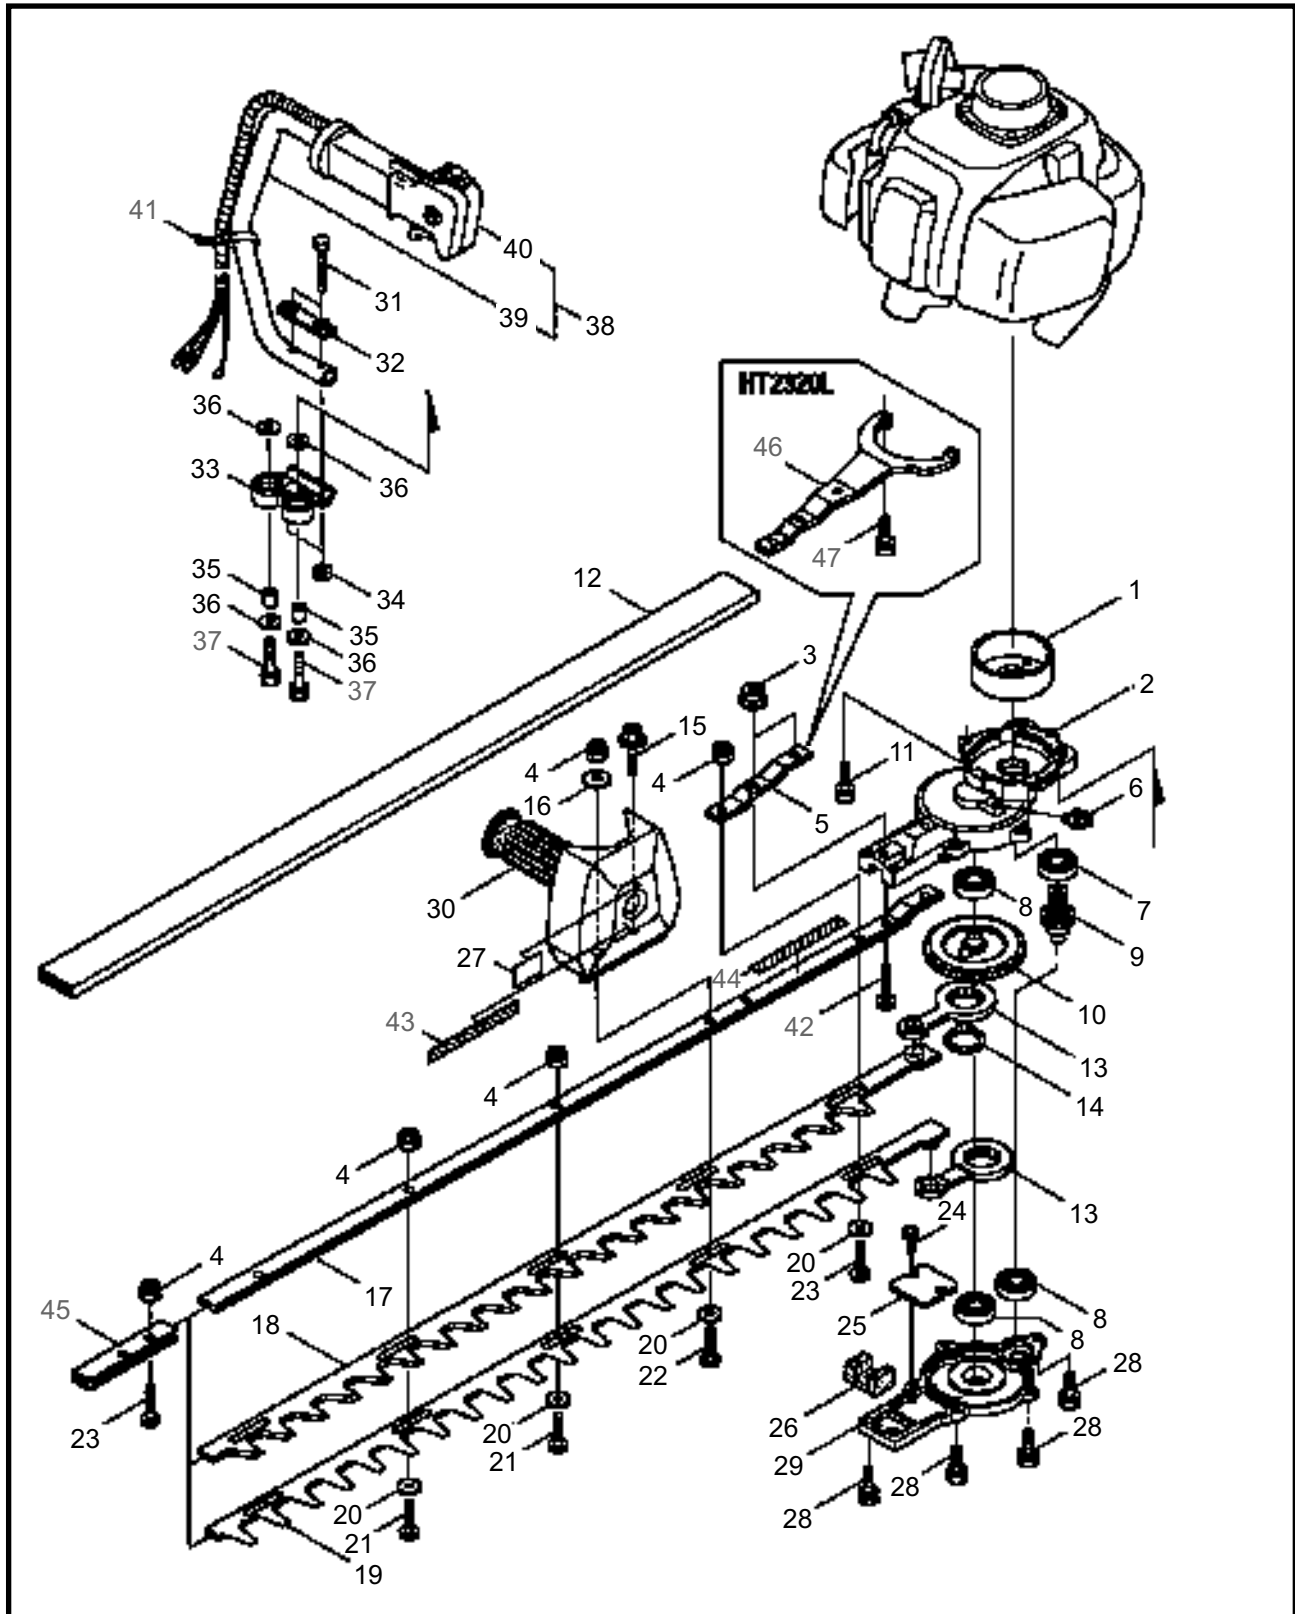

2 ILLUSTRATED PARTS LIST
HT2320/HT2320L

MAIN BODY

REF #	PART #	DESCRIPTION	Q'TY.	NOTES
1	270021	Drum	1	
2	591444	Upper Case	1	
3	997244	Flange Nut	2	M5
4	991941	U-Nut	5 (7)	M6 (HT2320L)
5	991973	Reinforcing Plate	1	
6	991937	Grease Nipple	1	M6
7	580767	Bearing	1	#6001 2RS
8	270423	Bearing	3	
9	584666	Pinion	1	
10	591443	Crank Comp	1	
11	270030	Bolt	3 (1)	M6x20 (HT2320L)
12	270070	Cover of Blade	1	HT2320
12	270069	Cover of Blade	1	HT2320L
13	997282	Rod Ass'y	2	
14	580777	Snap Ring	1	
15	270121	Bolt	1	M6x18
16	991964	Washer	1	
17	577131	Guide Plate	1	HT2320
17	580815	Guide Plate	1	HT2320L
18	991916	Upper Blade	1	HT2320
18	591445	Upper Blade	1	HT2320L
19	991917	Lower Blade	1	HT2320
19	591446	Lower Blade	1	HT2320L
20	991913	Washer	4 (6)	(HT2320L)
21	991914	Screw	2 (4)	(HT2320L)
22	991918	Screw	1	
23	991912	Screw	2	
24	991924	Screw	2	M3x5
25	991919	Plate, Rod Slide	1	
26	997286	Felt	1	
27	223925	Label	1	Maintenance Label
28	580791	Bolt	7	M5x16
29	997288	Lower Case	1	
30	591463	Right Hand Ass'y	1	Incl. Grip
31	580796	Bolt	2	M5x30
32	577133	Handle Fitting	1	
33	577136	Handle Bracket	1	
34	991938	Nut	2	M5
35	270028	Collar	2	
36	270027	Washer	4	

4 ILLUSTRATED PARTS LIST
HT2320/HT2320L

MAIN BODY

REF #	PART #	DESCRIPTION	Q'TY.	NOTES
37	270031	Bolt	2	M6x25
38	270602	Left Handle Ass'y	1	Incl. 39,40
39	270603	Left Handle	1	
40	270604	Throttle Trigger Ass'y	1	
41	580808	Band	2	
42	991931	Screw	2	M5x20
43	591449	Label	1	
44	591450	Label	1	
45	991911	Plate	1	
46	587304	Reinforcing Plate	1	HT2320L
47	270031	Bolt	1	HT2320L