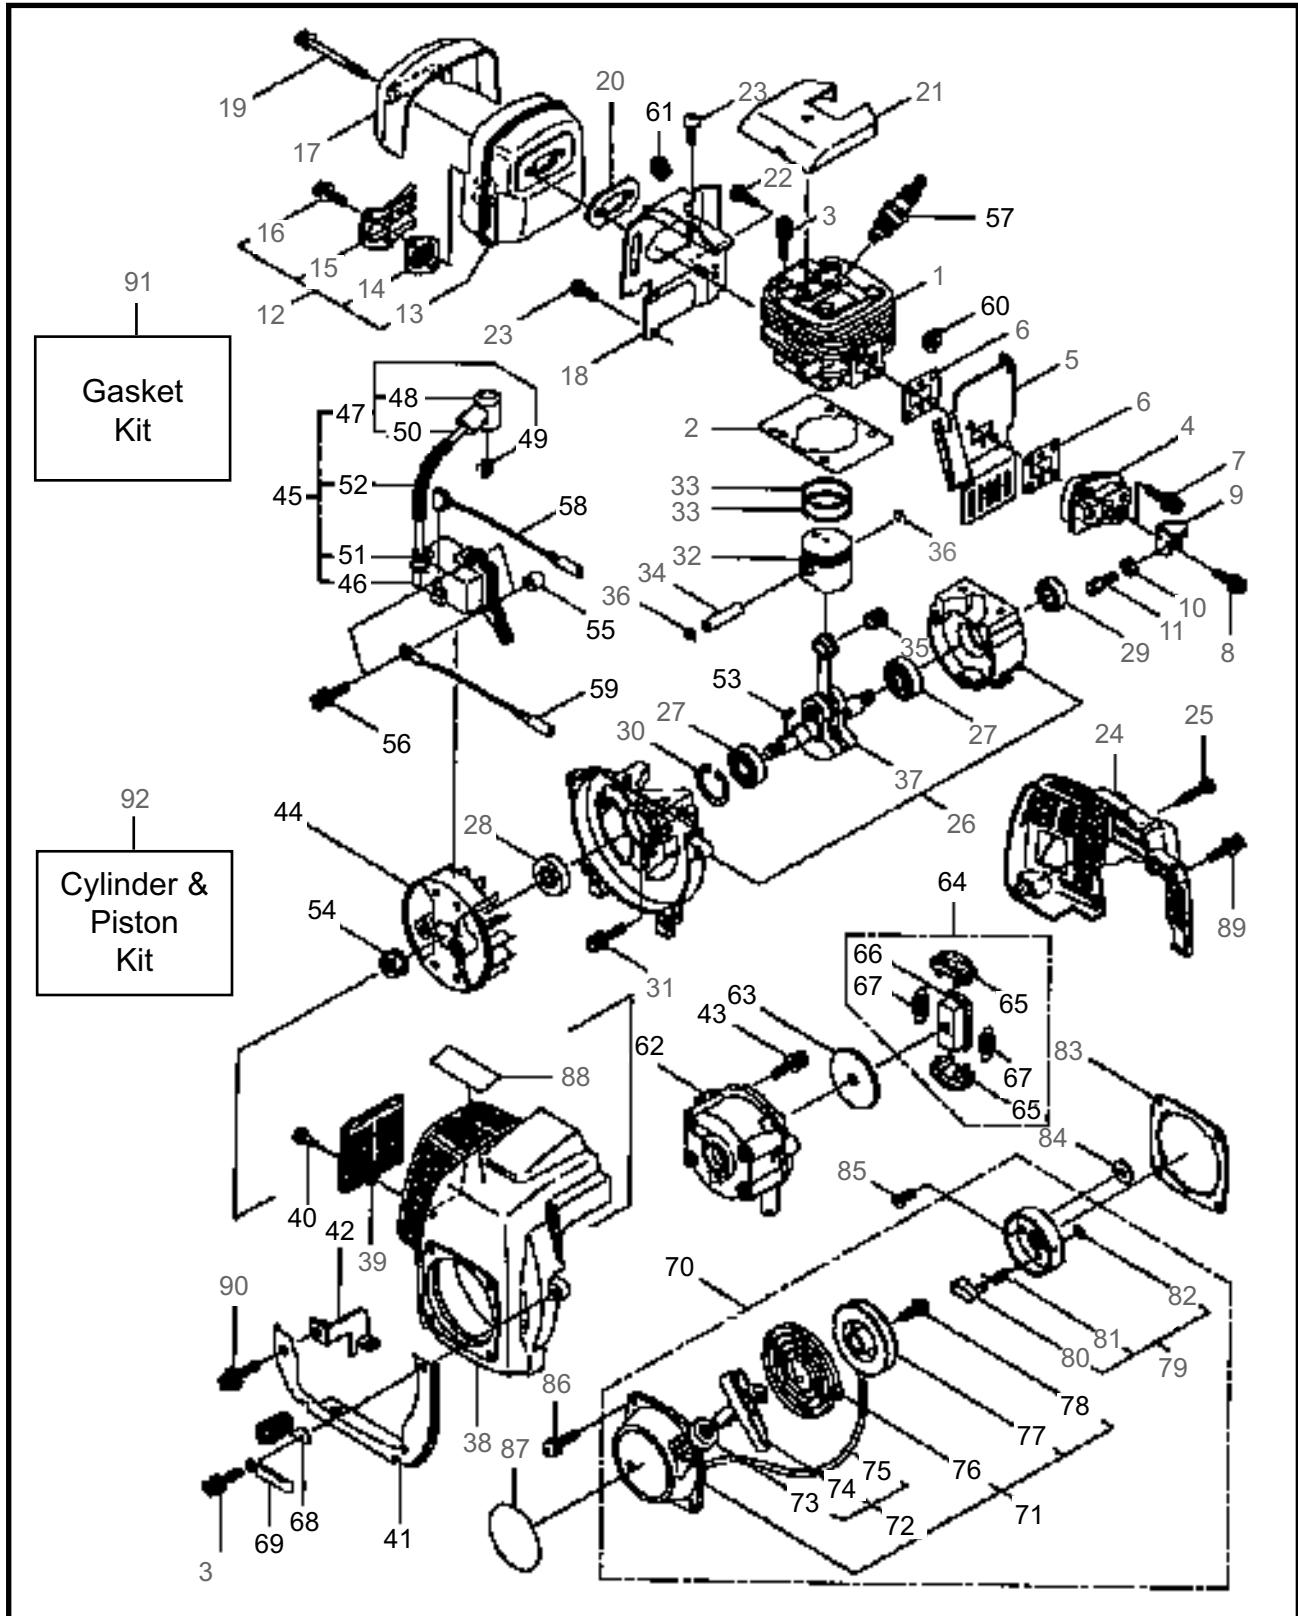

ENGINE

REF #	PART #	DESCRIPTION	Q'TY.	NOTES
40	268390	Tapping Screw	1	4x14
41	268590	Plate	1	
42	268591	Stay	1	
43	261607	Cap Screw	4	M5x16
44	268039	Rotor/Fan	1	
45	268041	Ignition Coil Ass'y	1	Incl. 46-52
46	268040	Coil	1	
47	268042	Spark Plug Wire Ass'y	1	Incl. 48-50
48	261074	Plug Boot	1	
49	261075	Connector	1	
50	268043	Spark Plug Wire	1	
51	261072	Cap	1	
52	268584	Insulator	1	
53	261076	Woodruff Key	1	
54	261417	Nut, Rotor	1	M8
55	268380	Spacer	2	
56	261256	Cap Screw	2	M4x25
57	261200	Spark Plug	1	NGK BPM6Y
58(a)	261772	Lead	1	HT2320/HT2320L
58(b)	268932	Lead	1	HT2320DR
59(a)	268882	Lead	1	HT2320/HT2320L
59(b)	265269	Lead	1	HT2320DR
60	261202	Grommet	1	
61	268036	Grommet	1	
62	268581	Clutch Case	1	
63	264646	Washer	1	
64	264959	Clutch Ass'y	1	Incl. 65-67
65	264960	Clutch Shoe	2	(2) required
66	264963	Clutch Boss	1	
67	264964	Spring	2	(2) required
68	268592	Clamp	1	
69	264588	Clamp	1	HT2320/HT230L
70	268668	Recoil Starter Ass'y	1	Incl. 71-82
71	268669	Starter Ass'y	1	Incl. 72-78
72	268813	Rope Ass'y	1	Incl. 73-75
73	268670	Damper	1	
74	267219	Starter Grip	1	
75	268201	Starter Rope	1	
76	267214	Spiral Spring	1	
77	268050	Pulley	1	
78	267213	Screw	1