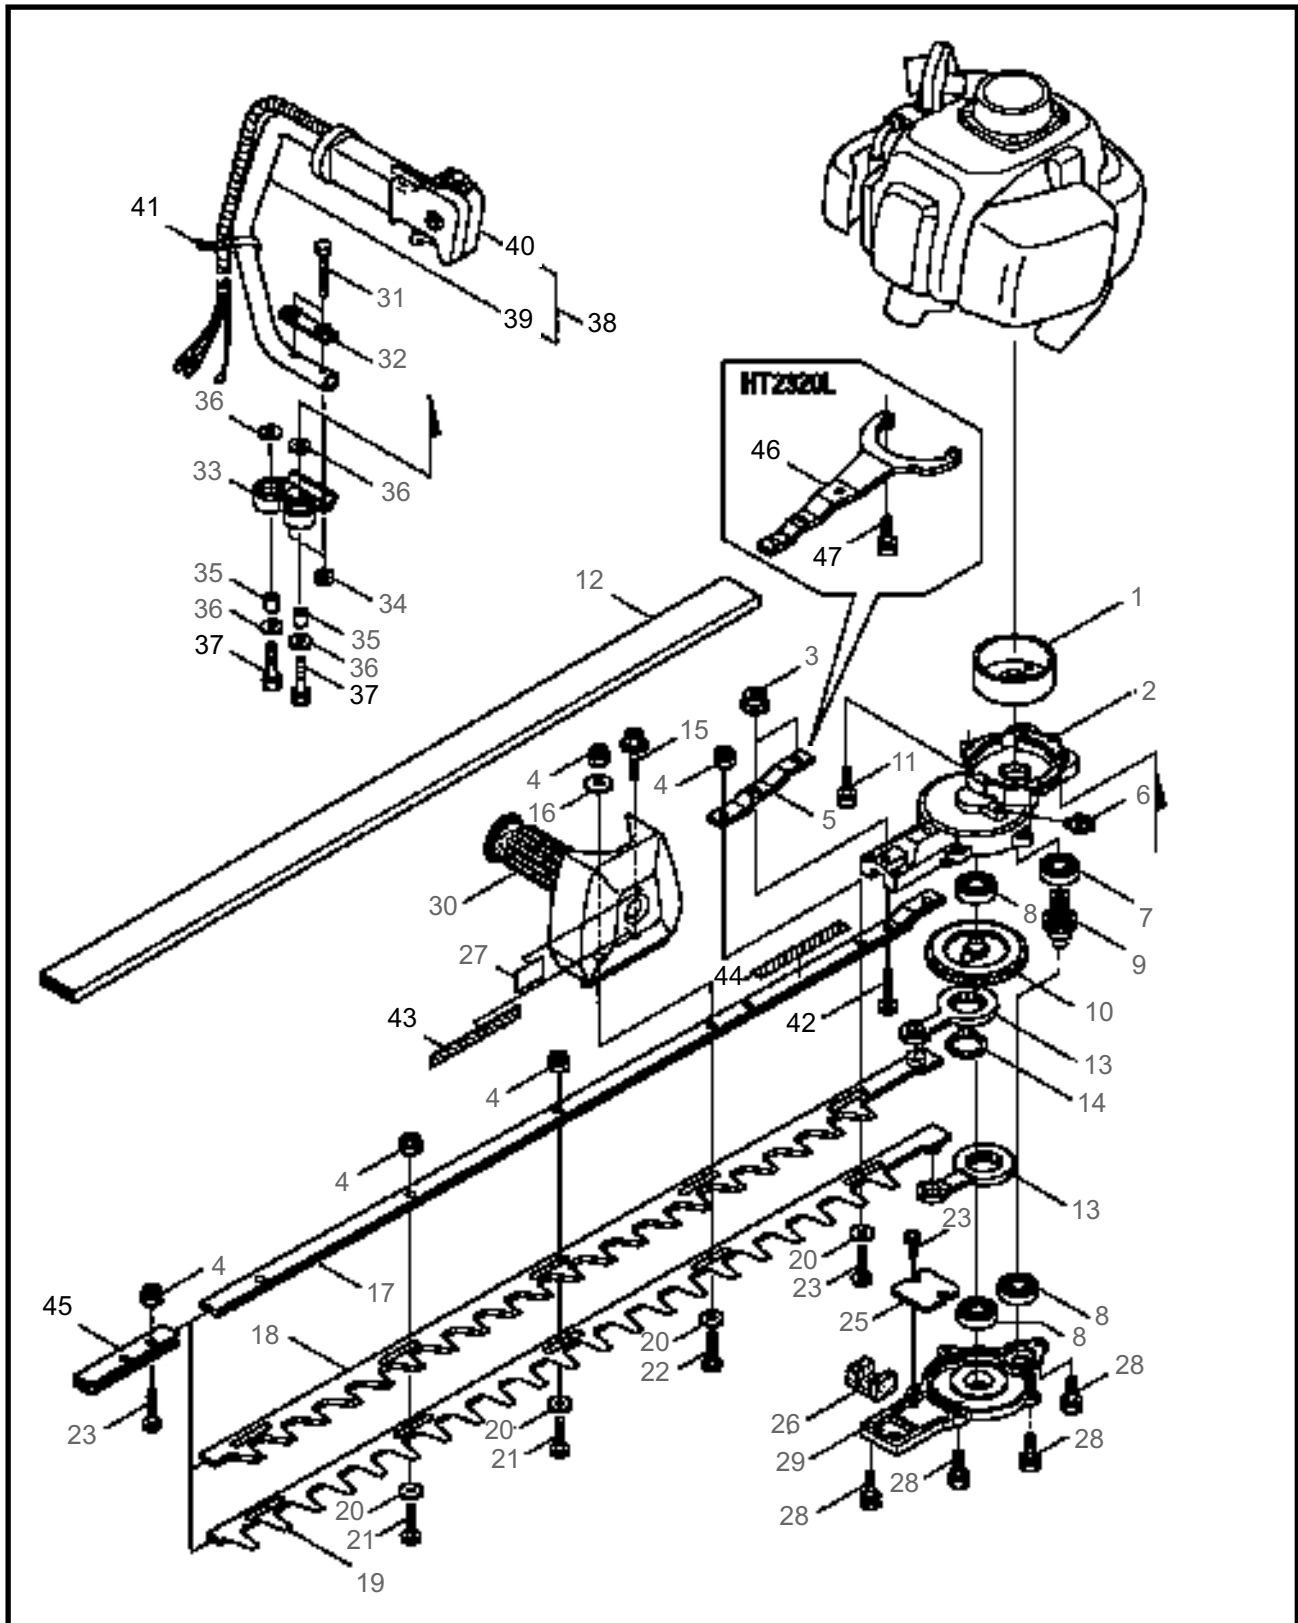

2 ILLUSTRATED PARTS LIST
HT2320/HT2320L

MAIN BODY

REF #	PART #	DESCRIPTION	Q'TY.	NOTES
1	270021	Drum	1	
2	591444	Upper Case	1	
3	997244	Flange Nut	2	M5
4	991941	U-Nut	5 (7)	M6 (HT2320L)
5	991973	Reinforcing Plate	1	
6	991937	Grease Nipple	1	M6
7	580767	Bearing	1	#6001 2RS
8	270423	Bearing	3	
9	584666	Pinion	1	
10	591443	Crank Comp	1	
11	270030	Bolt	3 (1)	M6x20 (HT2320L)
12	270070	Cover of Blade	1	HT2320
12	270069	Cover of Blade	1	HT2320L
13	997282	Rod Ass'y	2	
14	580777	Snap Ring	1	
15	270121	Bolt	1	M6x18
16	991964	Washer	1	
17	577131	Guide Plate	1	HT2320
17	580815	Guide Plate	1	HT2320L
18	991916	Upper Blade	1	HT2320
18	591445	Upper Blade	1	HT2320L
19	991917	Lower Blade	1	HT2320
19	591446	Lower Blade	1	HT2320L
20	991913	Washer	4 (6)	(HT2320L)
21	991914	Screw	2 (4)	(HT2320L)
22	991918	Screw	1	
23	991912	Screw	2	
24	991924	Screw	2	M3x5
25	991919	Plate, Rod Slide	1	
26	997286	Felt	1	
27	223925	Label	1	Maintenance Label
28	580791	Bolt	7	M5x16
29	997288	Lower Case	1	
30	591463	Right Hand Ass'y	1	Incl. Grip
31	580796	Bolt	2	M5x30
32	577133	Handle Fitting	1	
33	577136	Handle Bracket	1	
34	991938	Nut	2	M5
35	270028	Collar	2	
36	270027	Washer	4	

4 ILLUSTRATED PARTS LIST
HT2320/HT2320L

MAIN BODY

REF #	PART #	DESCRIPTION	Q'TY.	NOTES
37	270031	Bolt	2	M6x25
38	270602	Left Handle Ass'y	1	Incl. 39,40
39	270603	Left Handle	1	
40	270604	Throttle Trigger Ass'y	1	
41	580808	Band	2	
42	991931	Screw	2	M5x20
43	591449	Label	1	
44	591450	Label	1	
45	991911	Plate	1	
46	587304	Reinforcing Plate	1	HT2320L
47	270031	Bolt	1	HT2320L