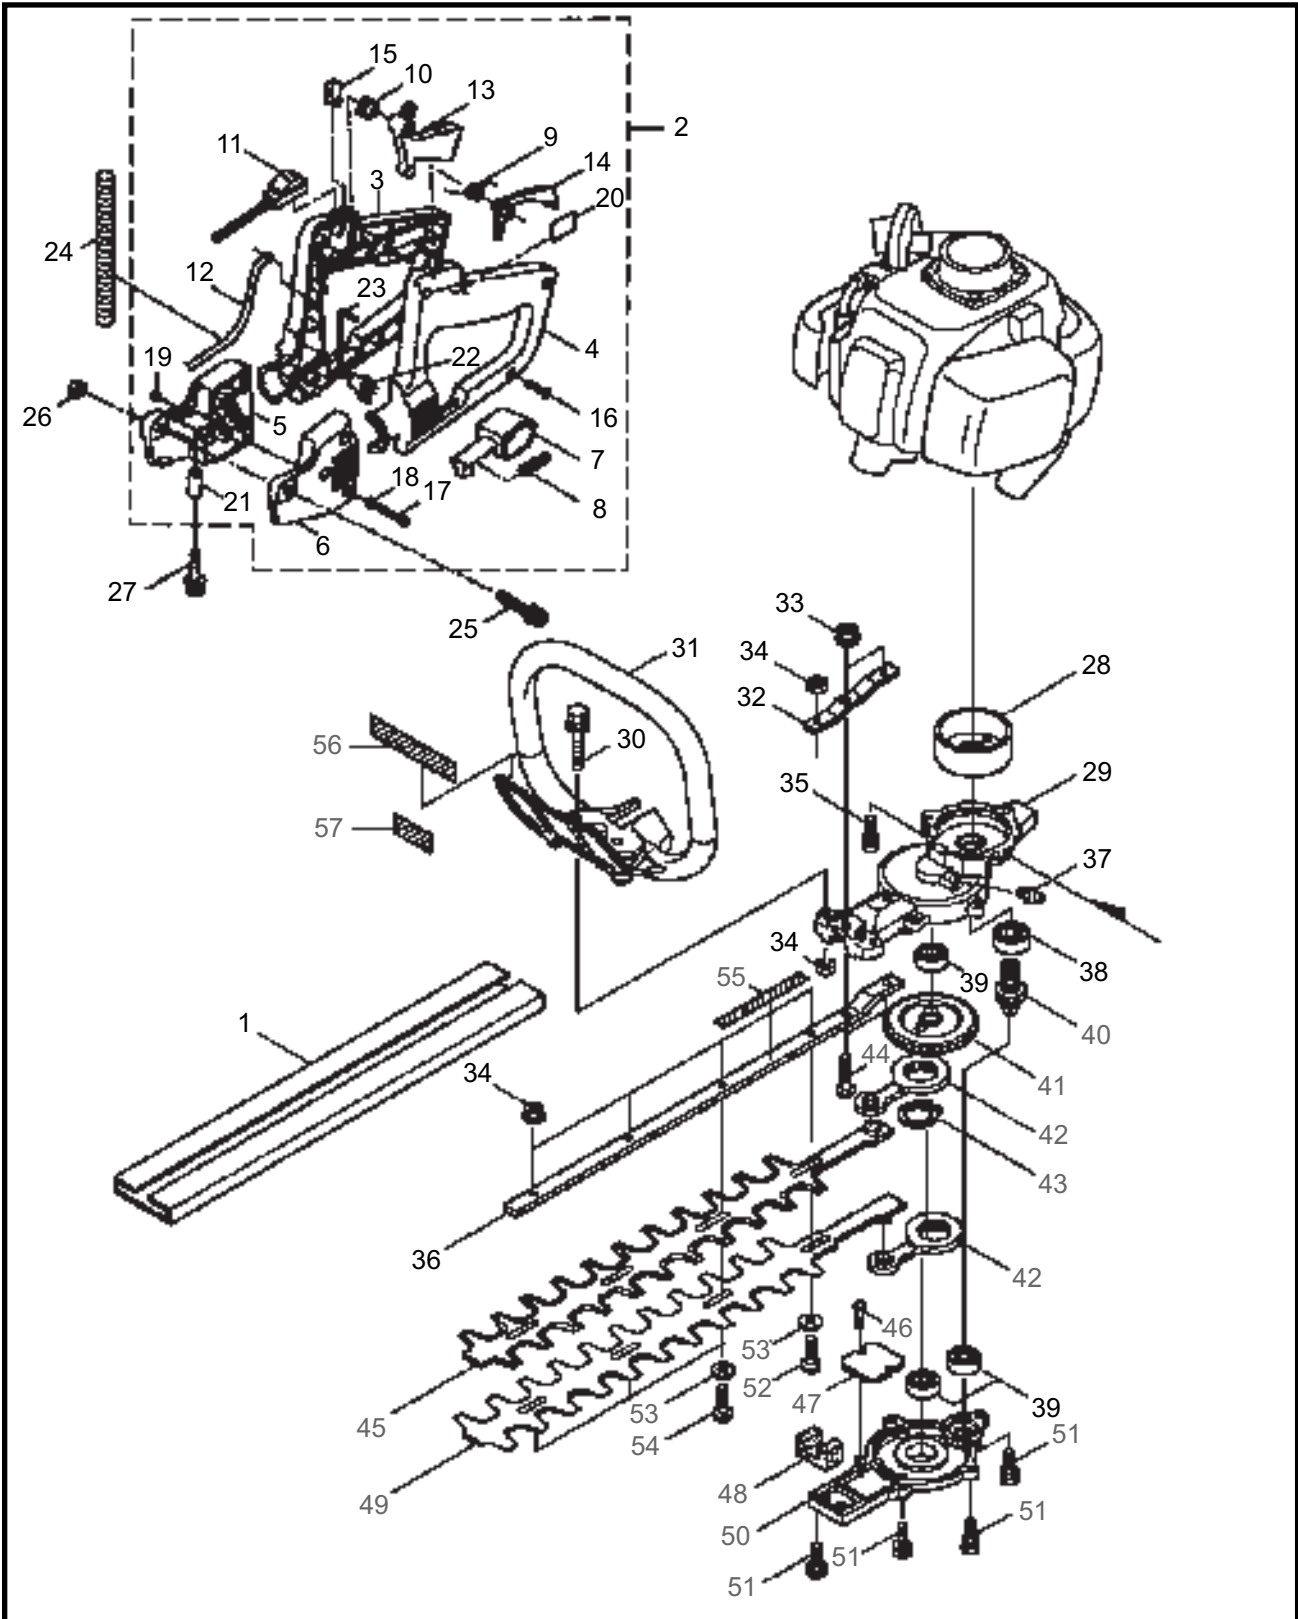

8 ILLUSTRATED PARTS LIST
HT2320DR

MAIN BODY

REF #	PART #	DESCRIPTION	Q'TY.	NOTES
1	217677	Cover of Blade	1	
2	270614	Rear Handle Ass'y	1	Incl. 3-23
3	270468	Rear Handle (R)	1	
4	270469	Rear Handle (L)	1	
5	270397	Handle Stay (R)	1	
6	270398	Handle Stay (L)	1	
7	270470	Lock Lever	1	
8	270400	Spring	1	
9	270401	Spring	1	
10	270402	Spring	1	
11	270616	Switch, Stop	1	
12	270617	Cable Comp.	1	
13	270472	Lever	1	
14	270406	Stop Lever	1	
15	270618	Stopper	1	
16	270408	Screw	5	
17	270409	Screw	3	
18	270410	Washer	3	
19	997271	Nut	3	M4
20	270085	Label	1	
21	270424	Spacer	1	
22	270473	Lock Lever Stopper	1	
23	270474	Rod	1	
24	270615	Tube	1	
25	270420	Screw	1	
26	997253	Nut	1	M6
27	270120	Bolt	1	M6x40
28	270021	Drum	1	
29	584661	Upper Case	1	
30	270029	Bolt	2	M6x35
31	582441	Front Handle	1	
32	991973	Reinforcing Plate	1	
33	997244	Flange Nut	2	M5
34	991941	U-Nut	6	M6
35	270030	Bolt	2	M6x20
36	581912	Guide Plate	1	
37	991937	Grease Nipple	1	M6
38	580767	Bearing	1	#6001 2RS
39	270423	Bearing	3