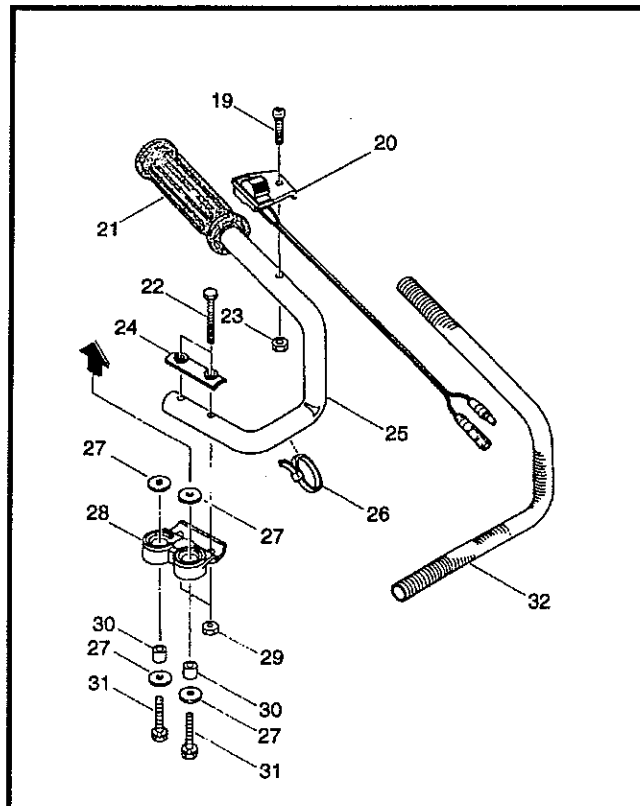

# HT2200 & HT2210 GEARBOX & BLADE

Ref No.	Part No.	Description	Q'ty	Notes
2	577127	Spacer	1	
3	580761	Drum	1	
4	591444	Upper Case	1	
5	997244	Flange Nut	2	
6	991941	Hexegon U-Nut	5	
7	991973	Reinforcing Plate	1	
8	991937	Nipple, Grease	1	
9	580767	Ball Bearing (#6001-2rs)	1	
10	580768	Ball Bearing	3	
11	580769	Gear (Small)	1	
12	591443	Crank Complete	1	
13	991971	Bolt (W/Sw)	3	6x15
14	991931	Screw	2	5x20
15	997282	Rod Assy	2	
16	580777	Snap Ring	1	
17	580776	Hex Head Bolt	1	6x18
18	991964	Washer, Plain	1	
19	577131	Guide Plate-30	1	
20	991916	Upper Blade	1	
21	991917	Lower Blade	1	
22	991913	Washer	4	
23	991914	Screw	3	
24	991918	Screw For Fitting Blade	1	
25	991912	Screw For Fitting Blade	1	
26	991924	Screw	2	3x5
27	991919	Plate Rod Slide	1	
28	997286	Felt	1	
29	580790	Hex Head Bolt	2	5x20
30	580791	Hex Head Bolt	5	5x16
31	997288	Lower Case	1	
32	591463	Right Handle Assy	1	Includes Grip
33	591449	Label	1	
34	591450	Label	1	
35	580782	Blade Cover	1	

# HT2200 & HT2210 HANDLE ASSEMBLIES

Ref No.	Part No.	Description	Q'ty	Notes
1	626654	Nut	1	M6x4.5
2	626644	Handle	1	
3	626645	Handle	1	
4	626646	Long Lever	1	
5	626651	Return Spring	1	
6	626647	Stop Lever	1	
7	626652	Spring	1	
8	626650	Wire Complete	1	
9	626648	Lock Button	1	
10	626657	Screw,Tapping	1	M4x18
11	626655	Screw	1	M5x35
12	626656	Nut	1	M5x3.2
13	626649	Handle Clip	1	
14	626653	Screw	1	M6x20
15	580808	Cord Band	1	
16	270138	Throttle Trigger Assy.	1	
17	270137	Left Handle	1	
18	270136	Left Handle Assy.	1	Incl. 41-42
19	991954	Screw	1	M5x25
20	270068	Switch Assy.	1	
21	577134	Grip	1	
22	580796	Bolt	2	M5x30
23	991938	Nut	1	M5
24	577133	Handle Fitting	1	
25	591447	Left Handle	1	
26	580808	Cord Band	1	
27	270027	Washer	4	6x22x2.3
28	577136	Handle Bracket	1	
29	991938	Hex Nut	2	M5
30	270028	Collar	2	
31	270031	Bolt	2	M6x25
32	580812	Tube	1	