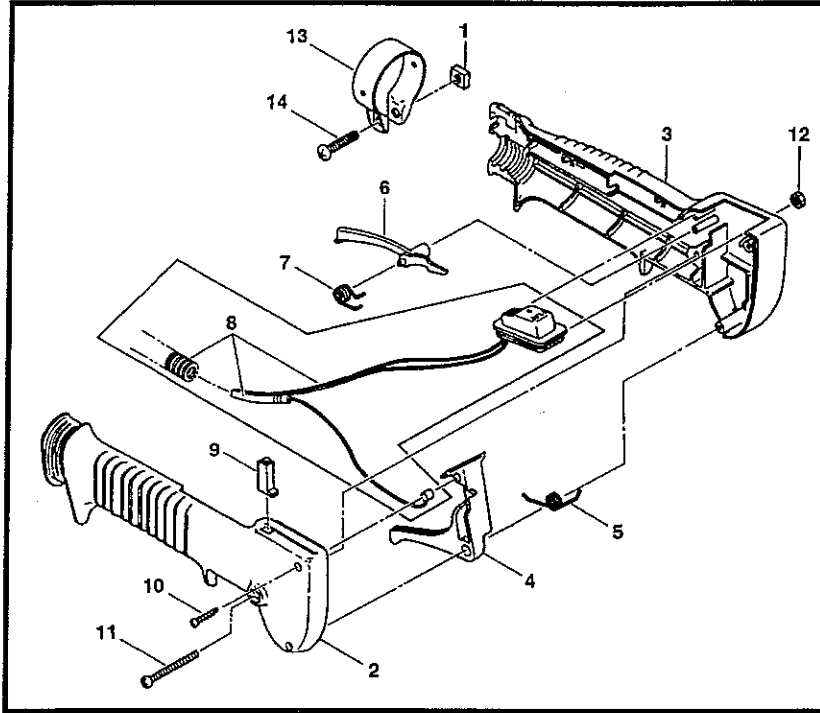

HANDLE ASSEMBLIES

HT2210