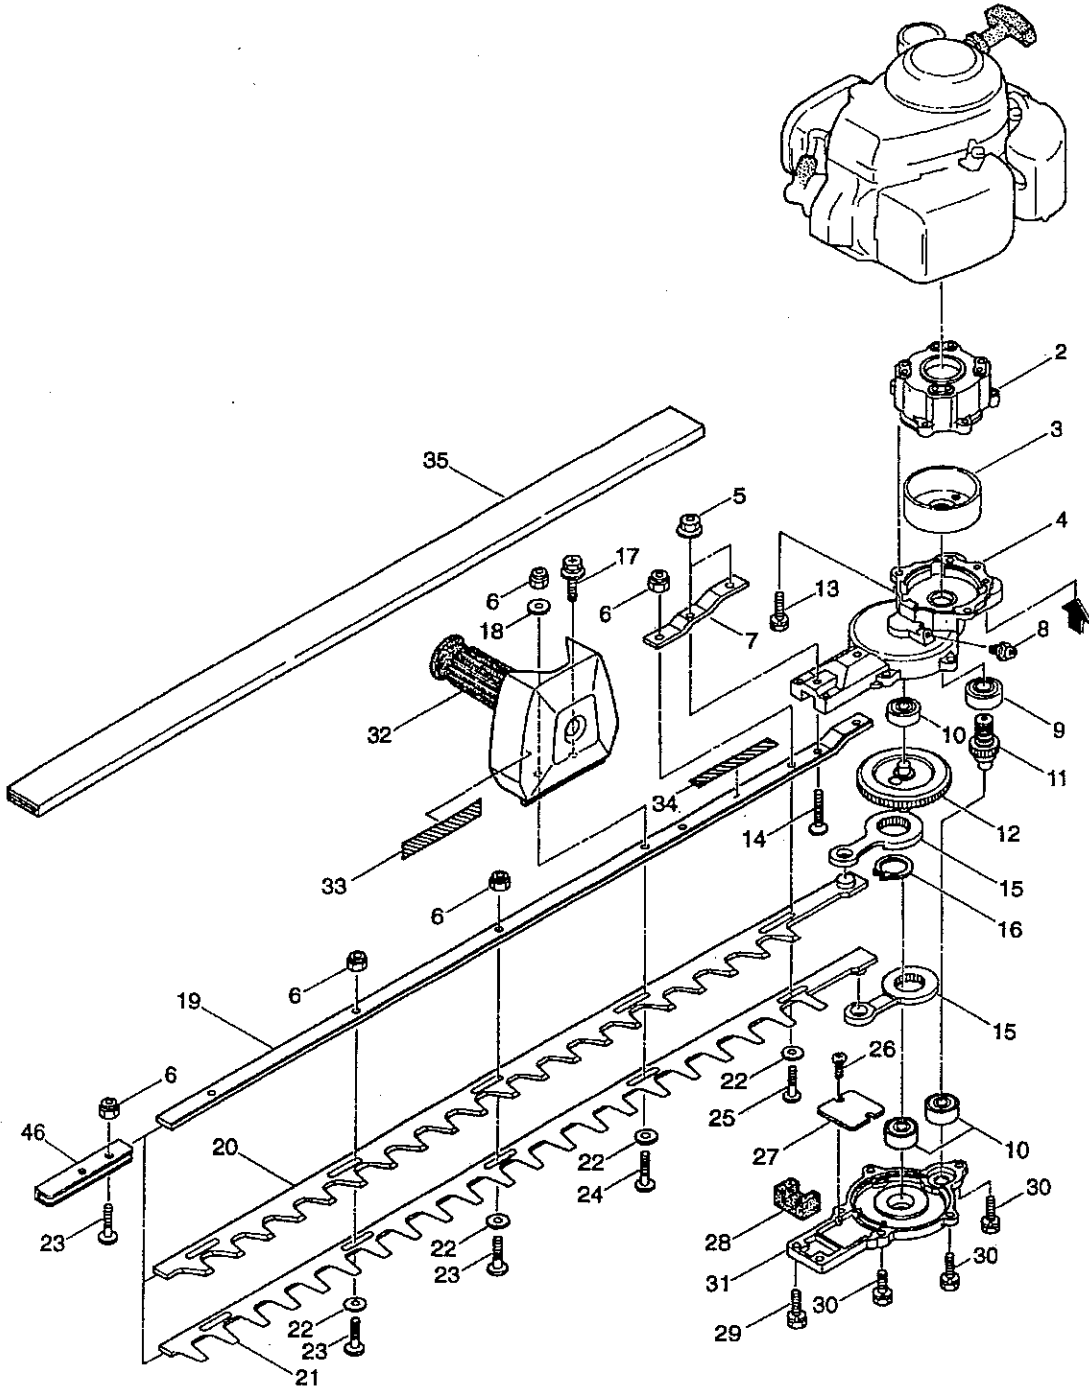

# Illustrated Parts List

**Models  
HT2200 & HT2210**

# HT2200 & HT2210 GEARBOX & BLADE

Ref No.	Part No.	Description	Q'ty	Notes
2	577127	Spacer	1	
3	580761	Drum	1	
4	591444	Upper Case	1	
5	997244	Flange Nut	2	
6	991941	Hexegon U-Nut	5	
7	991973	Reinforcing Plate	1	
8	991937	Nipple, Grease	1	
9	580767	Ball Bearing (#6001-2rs)	1	
10	580768	Ball Bearing	3	
11	580769	Gear (Small)	1	
12	591443	Crank Complete	1	
13	991971	Bolt (W/Sw)	3	6x15
14	991931	Screw	2	5x20
15	997282	Rod Assy	2	
16	580777	Snap Ring	1	
17	580776	Hex Head Bolt	1	6x18
18	991964	Washer, Plain	1	
19	577131	Guide Plate-30	1	
20	991916	Upper Blade	1	
21	991917	Lower Blade	1	
22	991913	Washer	4	
23	991914	Screw	3	
24	991918	Screw For Fitting Blade	1	
25	991912	Screw For Fitting Blade	1	
26	991924	Screw	2	3x5
27	991919	Plate Rod Slide	1	
28	997286	Felt	1	
29	580790	Hex Head Bolt	2	5x20
30	580791	Hex Head Bolt	5	5x16
31	997288	Lower Case	1	
32	591463	Right Handle Assy	1	Includes Grip
33	591449	Label	1	
34	591450	Label	1	
35	580782	Blade Cover	1	

# HT2200 & HT2210 HANDLE ASSEMBLIES

Ref No.	Part No.	Description	Q'ty	Notes
1	626654	Nut	1	M6x4.5
2	626644	Handle	1	
3	626645	Handle	1	
4	626646	Long Lever	1	
5	626651	Return Spring	1	
6	626647	Stop Lever	1	
7	626652	Spring	1	
8	626650	Wire Complete	1	
9	626648	Lock Button	1	
10	626657	Screw,Tapping	1	M4x18
11	626655	Screw	1	M5x35
12	626656	Nut	1	M5x3.2
13	626649	Handle Clip	1	
14	626653	Screw	1	M6x20
15	580808	Cord Band	1	
16	270138	Throttle Trigger Assy.	1	
17	270137	Left Handle	1	
18	270136	Left Handle Assy.	1	Incl. 41-42
19	991954	Screw	1	M5x25
20	270068	Switch Assy.	1	
21	577134	Grip	1	
22	580796	Bolt	2	M5x30
23	991938	Nut	1	M5
24	577133	Handle Fitting	1	
25	591447	Left Handle	1	
26	580808	Cord Band	1	
27	270027	Washer	4	6x22x2.3
28	577136	Handle Bracket	1	
29	991938	Hex Nut	2	M5
30	270028	Collar	2	
31	270031	Bolt	2	M6x25
32	580812	Tube	1	