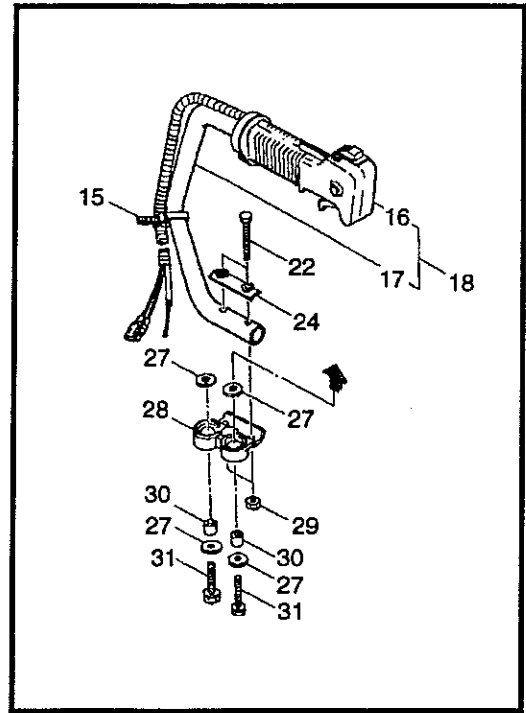

HANDLE ASSEMBLIES

HT2210