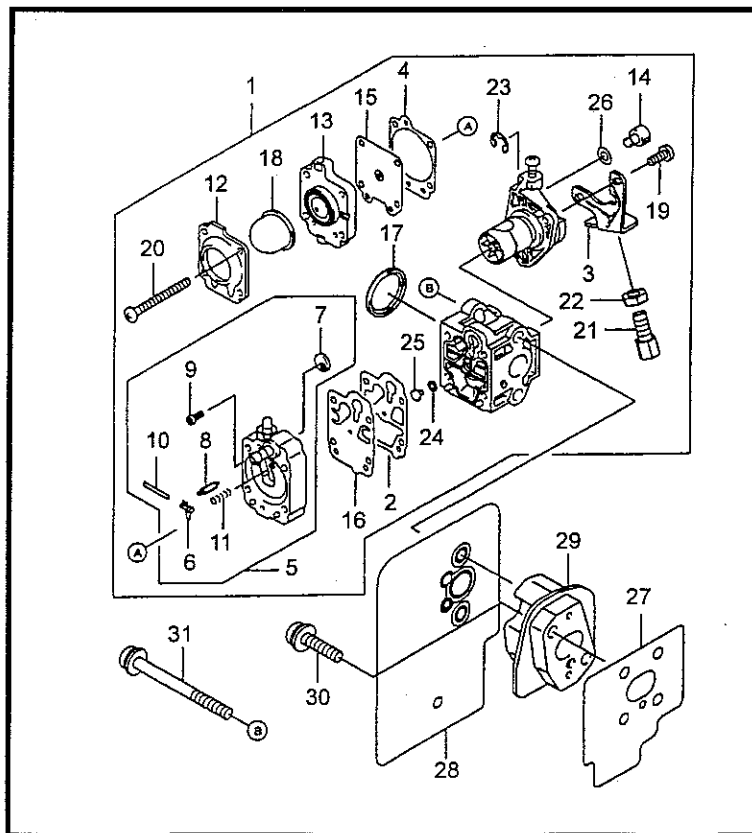

CARBURETOR

HT2200

HT2210