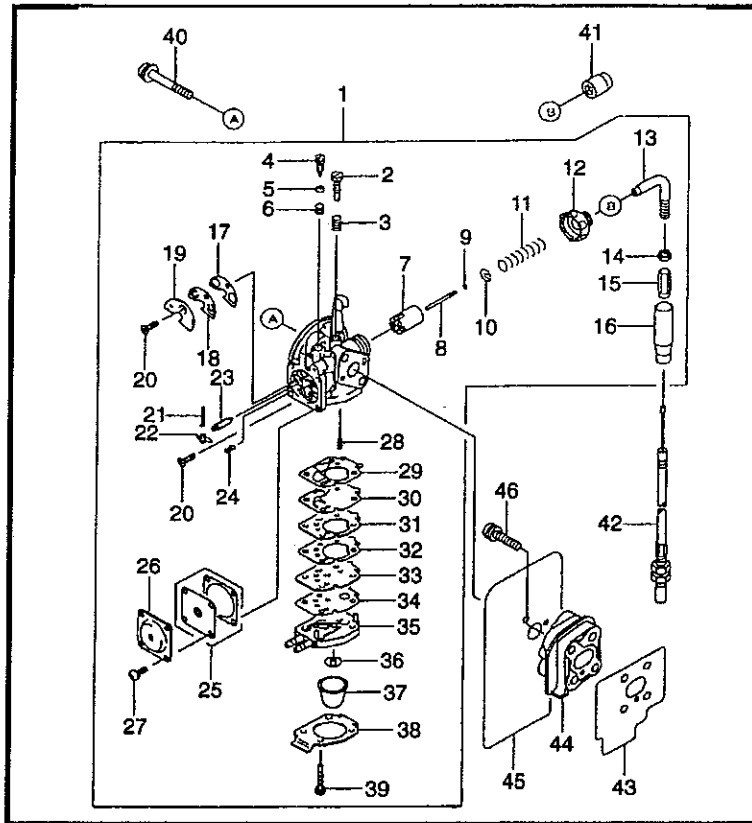

CARBURETOR

HT2200