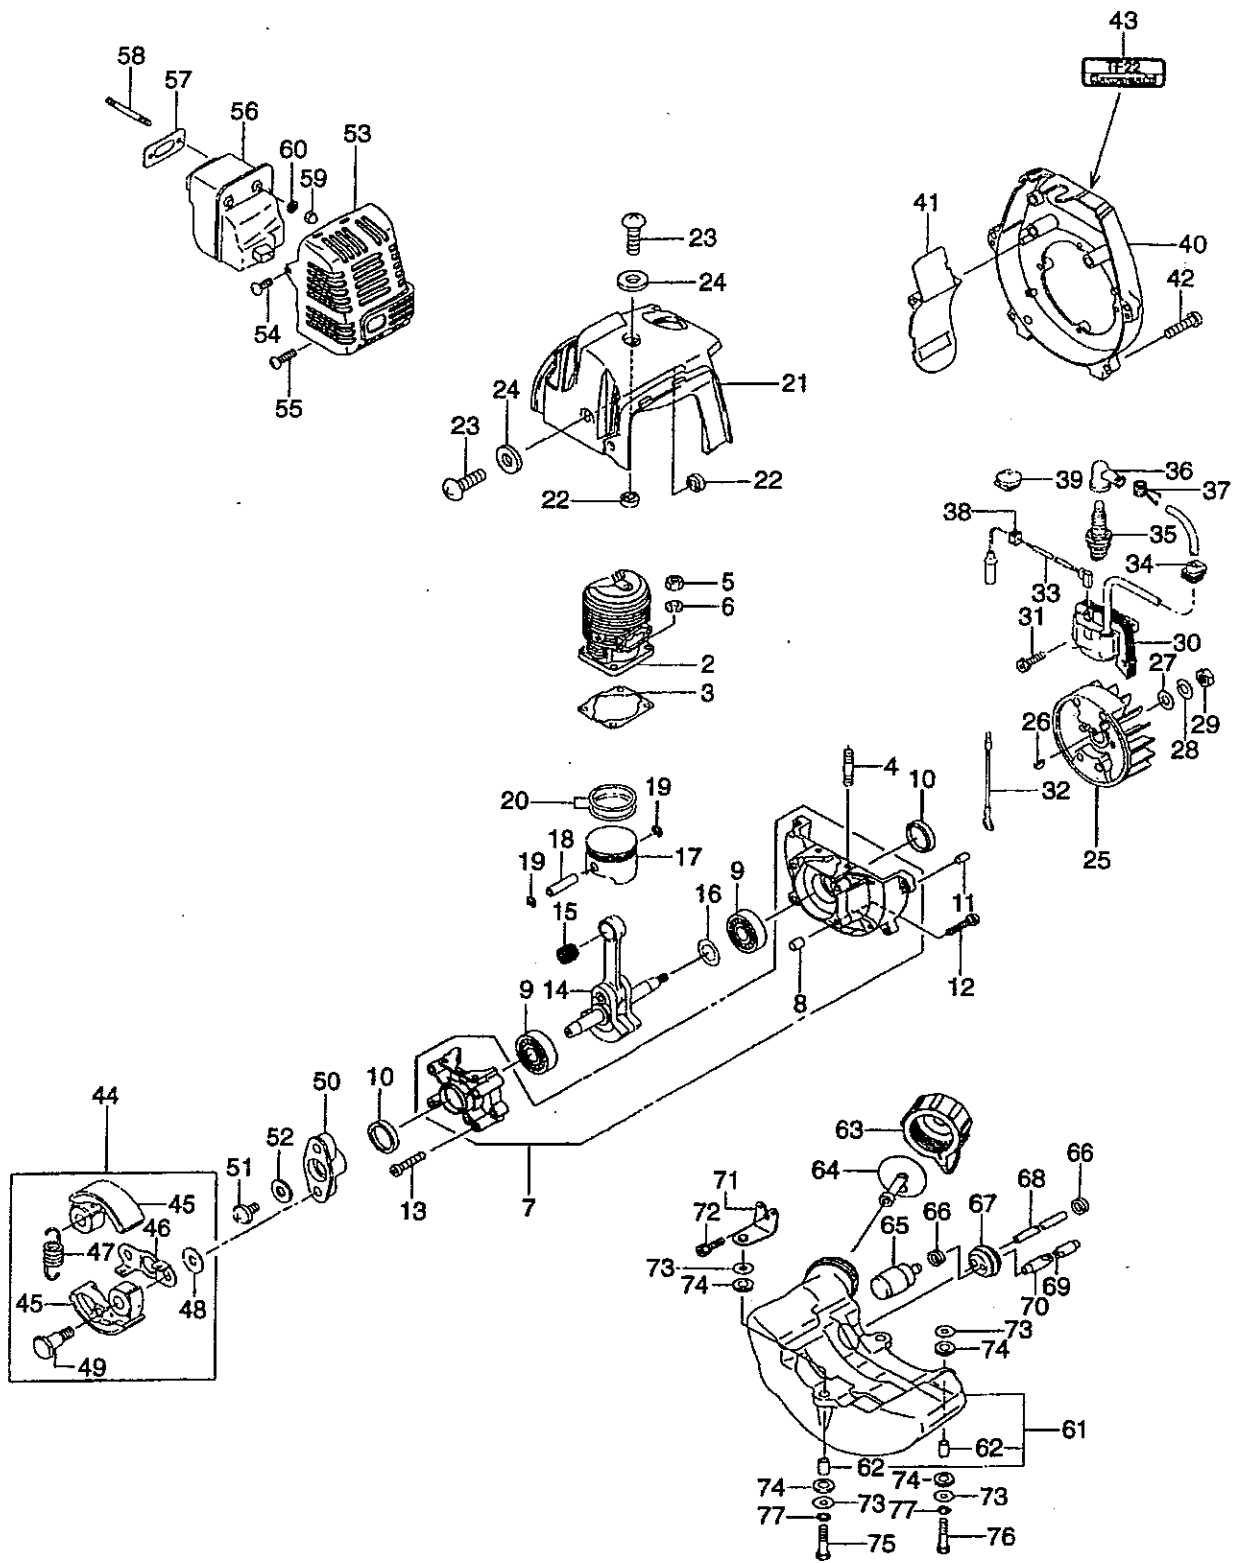

HT2200 & HT2210 ENGINE/FUEL TANK

HT2200 & HT2210 ENGINE/FUEL TANK

Ref No.	Part No.	Description	Q'ty	Notes
2	624385	Cylinder-Engine	1	
3	943589	Cylinder Gasket	1	
4	071099	Bolt	4	
5	944415	Nut	4	
6	071692	Spring Washer	4	
7	578472	Crankcase Comp	1	
8	573908	Pin	2	
9	944111	Ball Bearing	2	
10	573958	Oil Seal	2	
11	071100	Dowel Pin	2	
12	943190	Screw	4	
13	573973	Screw	4	
14	591524	Crankshaft Assy	1	
15	591530	Needle Bearing	1	
16	943127	Shim	AR	(t)0.1)
16	943128	Shim	AR	(t)0.2)
16	943129	Shim	AR	(t)0.4)
16	943130	Shim	AR	(t)0.6)
17	573955	Piston	1	
18	591523	Piston Pin	1	
19	591529	Snap Ring	2	
20	911154	Piston Pin Set	1	
21	573984	Shroud	1	
22	577350	Washer	2	
23	573988	Screw	2	
24	591531	Washer	2	
25	573964	Flywheel	1	
26	911132	Woodruff Key		
27	071190	Washer		
28	901546	Spring Washer		
29	943173	Nut		
30	597941	Ignition Coil		
31	943644	Screw	2	4x20
32	624386	Lead Wire		
33	597942	Lead Wire		
34	573966	Grommet		
35	591536	Spark Plug		
36	591532	Spark Plug Cap		
37	591533	Terminal		
38	597943	Grommet		
39	573967	Grommet		
40	577144	Housing		
41	573985	Plate		
42	943574	Screw	4	
43	624389	Label	1	
44	597952	Clutch Assy	1	Incl 45-49
45	597953	Clutch Shoe	2	
46	597954	Plate	1	
47	572810	Clutch Spring	1	
48	620229	Washer	2	
49	584751	Pin	2	
50	577249	Clutch Wheel	1	
51	944031	Screw	1	
52	573981	Washer	1	
53	577156	Cover Assy	1	

Ref No.	Part No.	Description	Q'ty	Notes
54	573953	Screw	1	4x10
55	573988	Screw	1	4x14
56	577154	Muffler	1	
57	573951	Muffler Gasket	1	
58	944083	Stud	2	
59	577353	Nut	2	
60	901552	Plain Washer	2	
61	597946	Fuel Tank-Complete	1	Includes 62
62	591586	Collar	3	
63	624251	Cap,Gas	1	
64	591580	Breather	1	
65	597947	Fuel Filter	1	
66	597948	Clamp	2	
67	597949	Grommet	1	
68	597951	Tube	1	
69	597950	Tube	1	
70	591584	Tube	1	
71	577149	Tank Bracket	1	
72	577150	Bolt	1	
73	577168	Washer	6	
74	577169	Damper	6	
75	573307	Bolt	1	5x20
76	577167	Bolt	2	
77	591583	Washer	3