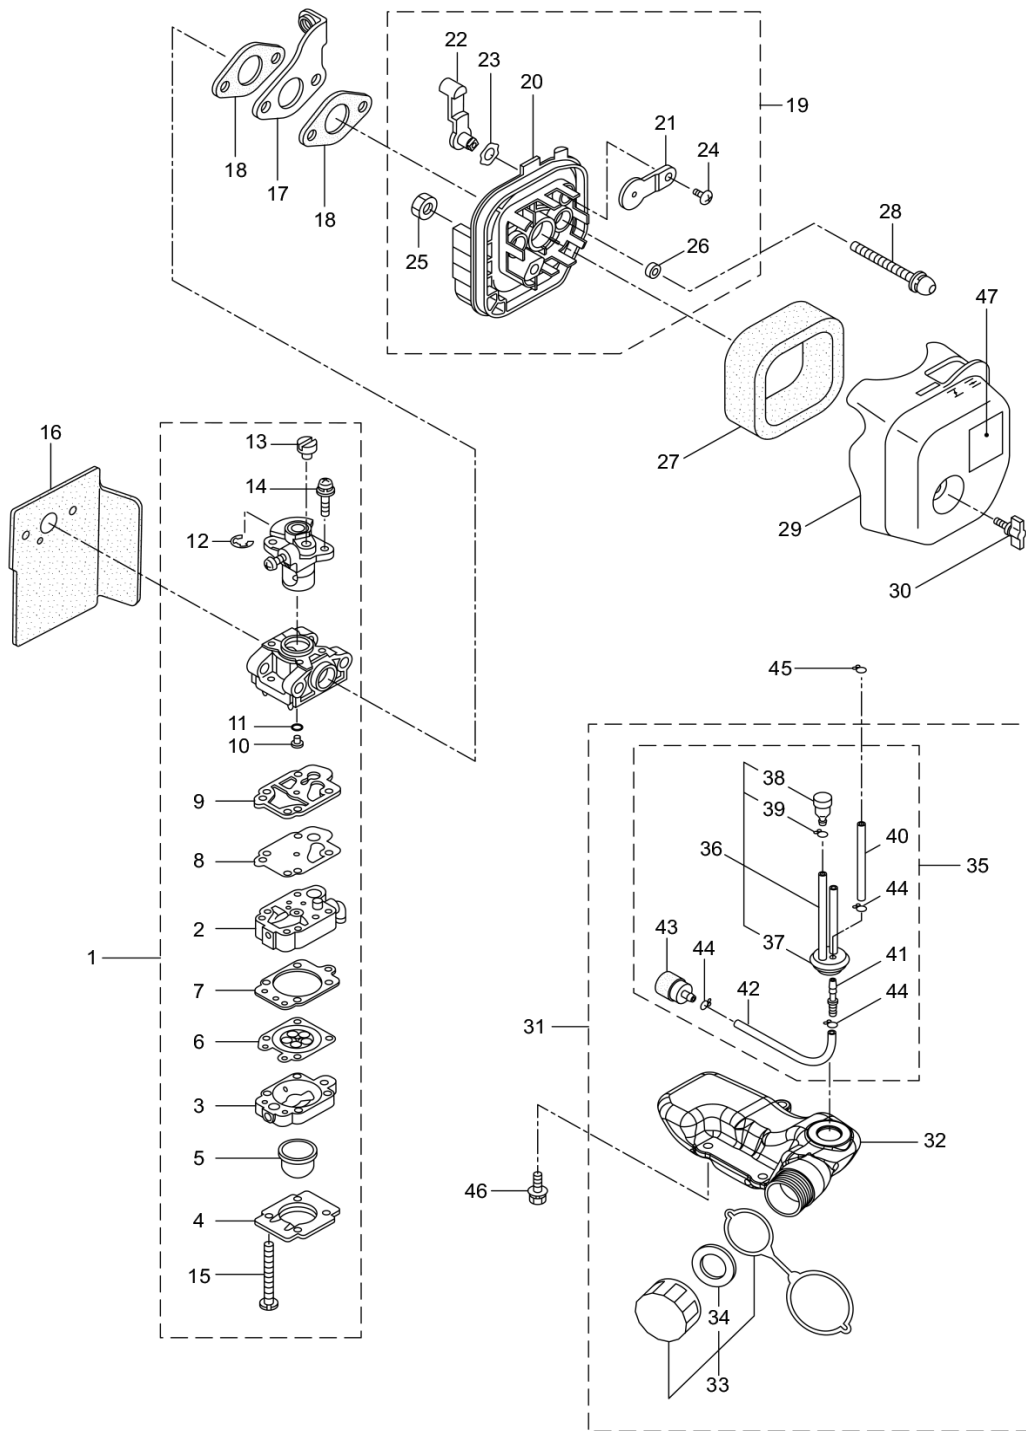

3. H23F
CARBURETOR, FUEL TANK

Status	Position	Parts Number	Parts Name	Unit Quantity	Set Unit Quantity	Specification	Remarks	Maker code