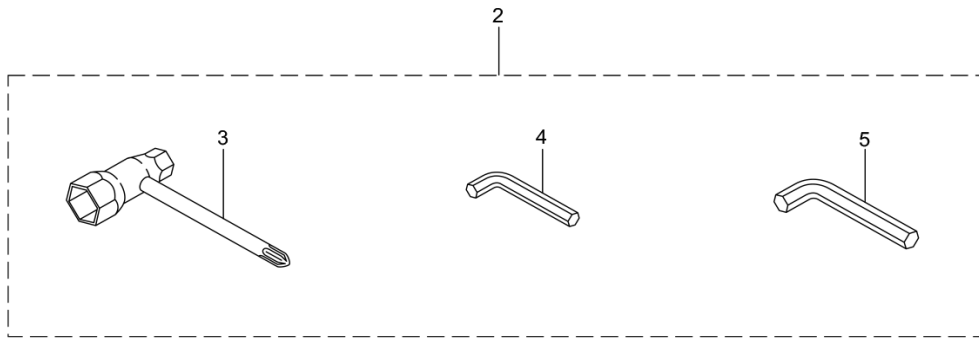

4. H23F
ACCESSORIES

Status	Position	Parts Number	Parts Name	Unit Quantity	Set Unit Quantity	Specification	Remarks	Maker code